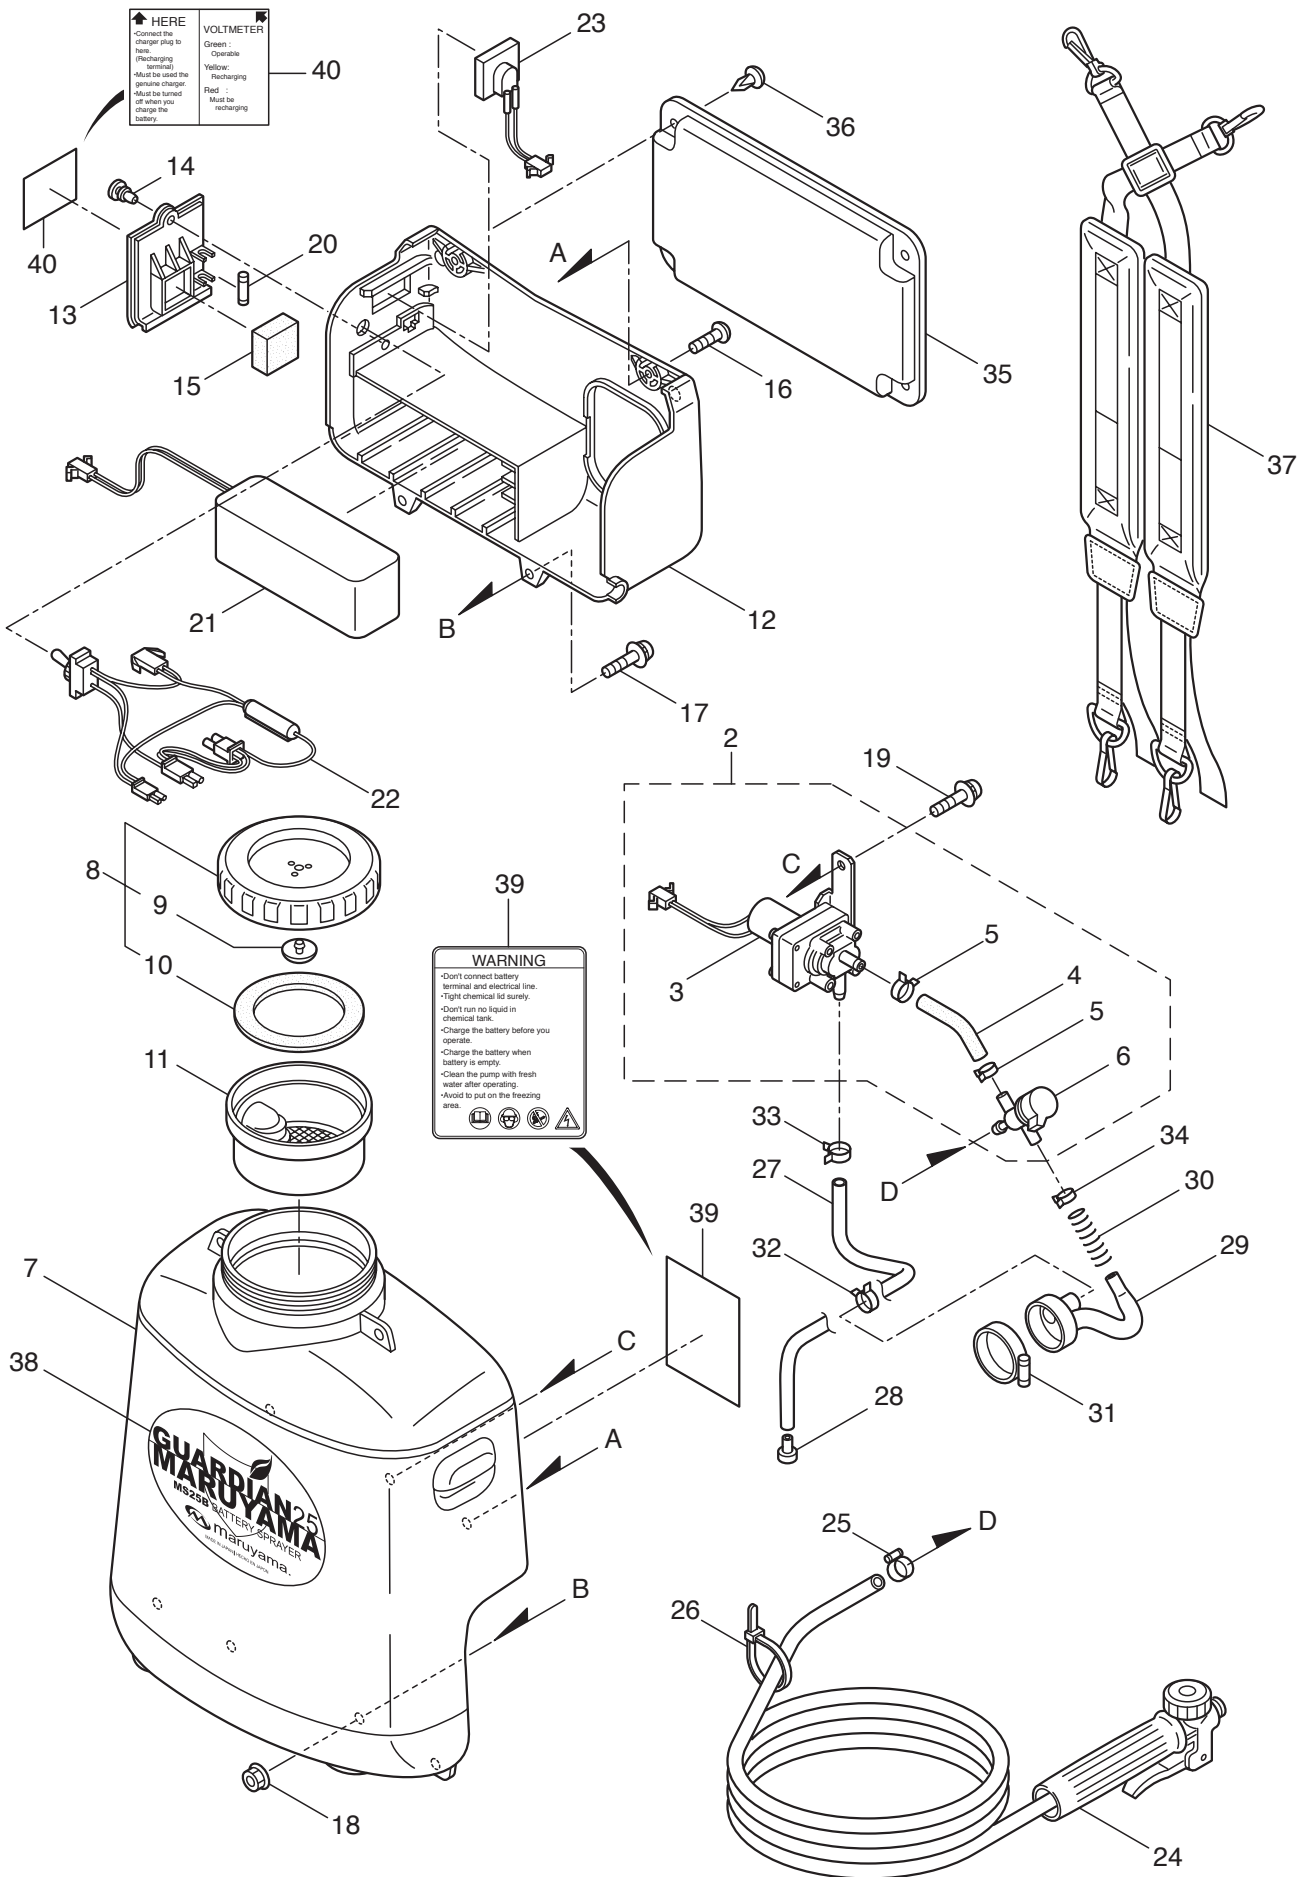

PARTS LIST

MS25B

CONTENTS

1. MAIN BODY	1 ~ 2
2. ACCESSORIES	3 ~ 4

2008. 05.

P/N 522589

1. MS25B MAIN BODY

Ref. No.	Part No.	Part Name	Q'ty	Remarks
1-2	124369	Pump Ass'y	1	Incl.3-6
1-3	646084	Pump	1	
1-4	124370	Hose	1	
1-5	112530	Band	2	
1-6	123320	Pressure Regulator Valve Ass'y	1	
1-7	124372	Chemical Tank	1	
1-8	123450	Cap, Chemical Tank	1	Incl.9,10
1-9	126668	Valve	1	
1-10	123449	Packing	1	
1-11	122860	Strainer	1	
1-12	124376	Bracket	1	
1-13	124378	Cover	1	
1-14	124380	Latch	1	
1-15	124381	Packing	1	
1-16	127221	Screw	2	M6X16
1-17	127390	Screw	2	M6X25
1-18	126756	Nut	2	M6
1-19	092031	Screw	1	M6X10
1-20	114032	Fuse	1	
1-21	127974	Battery	1	
1-22	127276	Wire Harness	1	
1-23	124384	Battery Checker Ass'y	1	
1-24	127268	Lever Cock	1	
1-25	025896	Hose Clamp	1	
1-26	107046	Band	1	
1-27	124385	Hose	1	
1-28	115268	Strainer	1	
1-29	124386	Hose Boots	1	
1-30	124890	Spring	1	
1-31	124813	Band	1	
1-32	127241	Band	1	
1-33	112530	Band	1	
1-34	106348	Band	1	
1-35	124388	Cushion Pad	1	
1-36	100749	Fastener	4	
1-37	127282	Knapsack Band	1	
1-38	127869	Label	1	
1-39	127870	Label	1	
1-40	127871	Label	1	

2. MS25B ACCESSORIES

Ref. No.	Part No.	Part Name	Q'ty	Remarks
2-1	127271	Nozzle Pipe Ass'y	1	
2-2	127873	Instruction Manual	1	
2-3	112866	Wide Nozzle Ass'y	1	Incl.4-8
2-4	112843	Cap	1	
2-5	112867	Nozzle Plate	1	
2-6	112846	Packing	1	
2-7	112845	Strainer	1	
2-8	112868	Body	1	
2-9	127460	Nozzle Ass'y	1	
2-10	127975	Battery Charger	1	