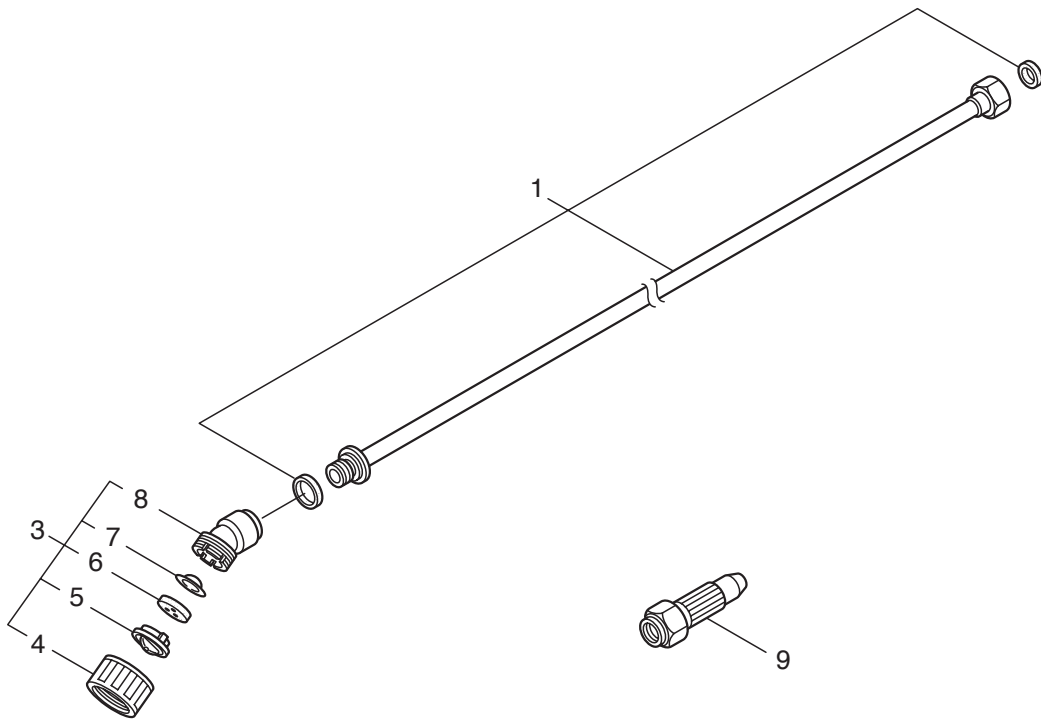

PARTS LIST

MS25B

CONTENTS

1. MAIN BODY	1 ~ 2
2. ACCESSORIES	3 ~ 4

2008. 05.

P/N 522589

1. MS25B MAIN BODY

Ref. No.	Part No.	Part Name	Q'ty	Remarks
1-2	124369	Pump Ass'y	1	Incl.3-6
1-3	646084	Pump	1	
1-4	124370	Hose	1	
1-5	112530	Band	2	
1-6	123320	Pressure Regulator Valve Ass'y	1	
1-7	124372	Chemical Tank	1	
1-8	123450	Cap, Chemical Tank	1	Incl.9,10
1-9	126668	Valve	1	
1-10	123449	Packing	1	
1-11	122860	Strainer	1	
1-12	124376	Bracket	1	
1-13	124378	Cover	1	
1-14	124380	Latch	1	
1-15	124381	Packing	1	
1-16	127221	Screw	2	M6X16
1-17	127390	Screw	2	M6X25
1-18	126756	Nut	2	M6
1-19	092031	Screw	1	M6X10
1-20	114032	Fuse	1	
1-21	127974	Battery	1	
1-22	127276	Wire Harness	1	
1-23	124384	Battery Checker Ass'y	1	
1-24	127268	Lever Cock	1	
1-25	025896	Hose Clamp	1	
1-26	107046	Band	1	
1-27	124385	Hose	1	
1-28	115268	Strainer	1	
1-29	124386	Hose Boots	1	
1-30	124890	Spring	1	
1-31	124813	Band	1	
1-32	127241	Band	1	
1-33	112530	Band	1	
1-34	106348	Band	1	
1-35	124388	Cushion Pad	1	
1-36	100749	Fastener	4	
1-37	127282	Knapsack Band	1	
1-38	127869	Label	1	
1-39	127870	Label	1	
1-40	127871	Label	1	

2. MS25B ACCESSORIES

Ref. No.	Part No.	Part Name	Q'ty	Remarks
2-1	127271	Nozzle Pipe Ass'y	1	
2-2	127873	Instruction Manual	1	
2-3	112866	Wide Nozzle Ass'y	1	Incl.4-8
2-4	112843	Cap	1	
2-5	112867	Nozzle Plate	1	
2-6	112846	Packing	1	
2-7	112845	Strainer	1	
2-8	112868	Body	1	
2-9	127460	Nozzle Ass'y	1	
2-10	127975	Battery Charger	1	