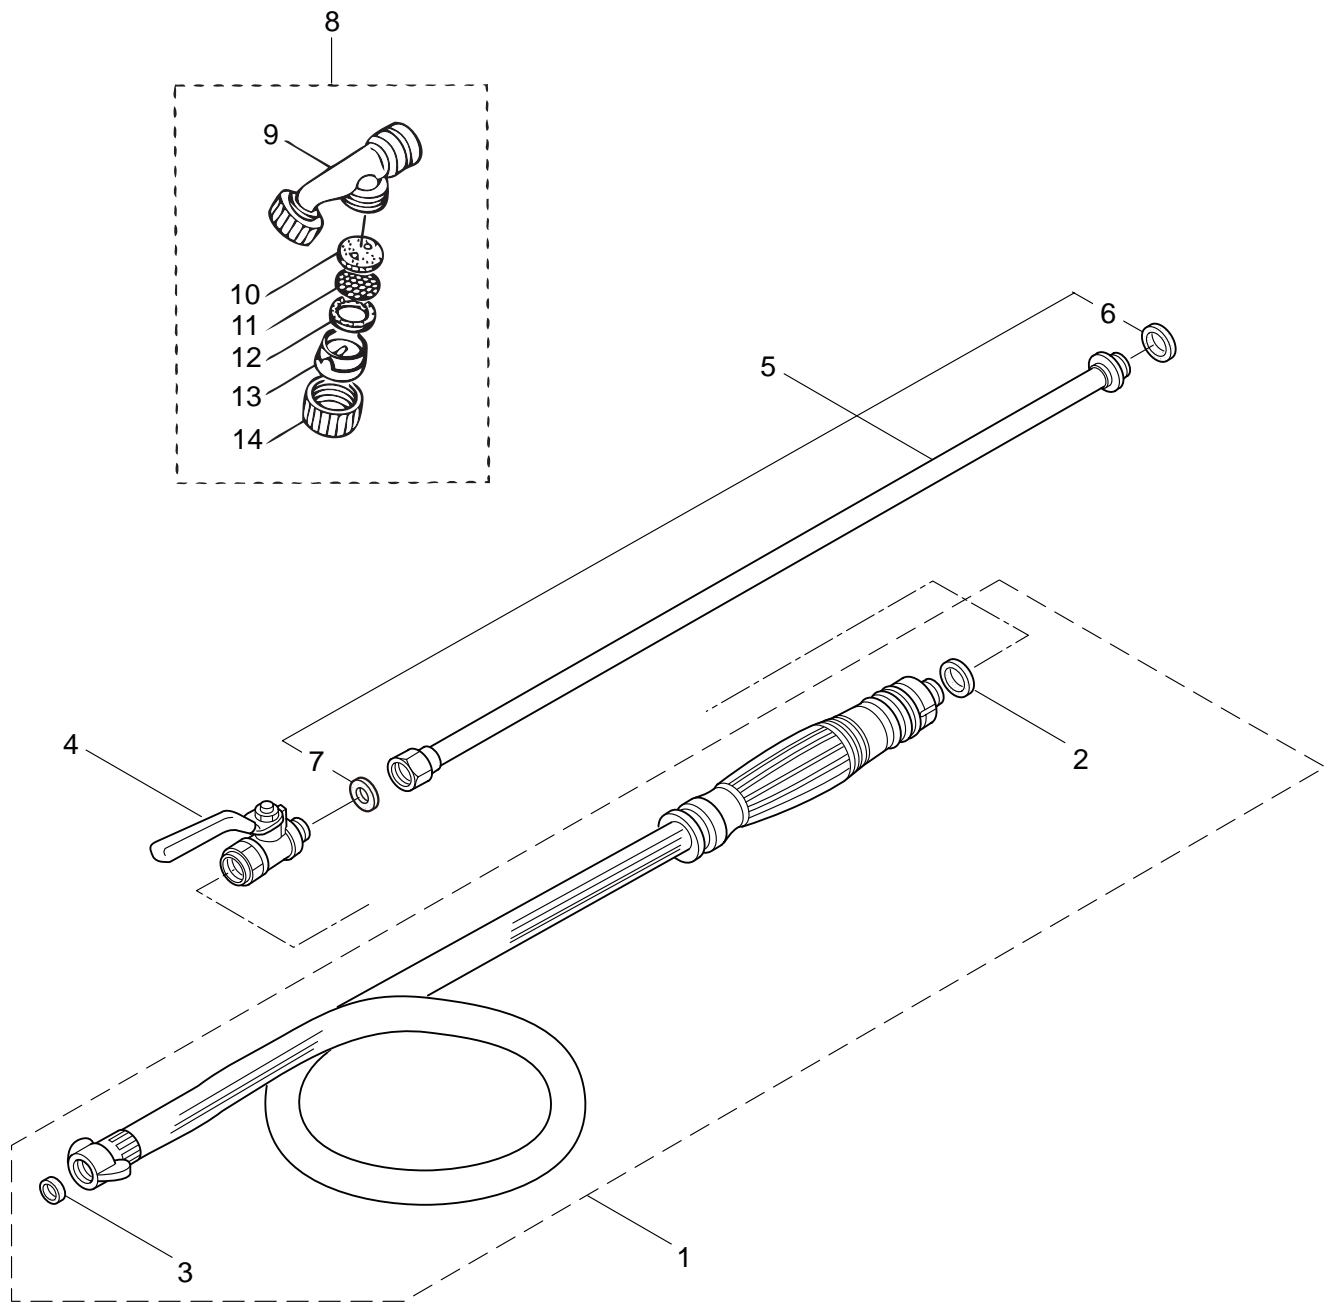

6. MS073D
ACCESSORIES

Ref. No.	Part No.	Part Name	Q'ty	Remarks
6-1	118267	Hose Ass'y	1	Incl.2,3 7.5x1200L
6-2	013572	Packing	1	11.5x16xt1.5
6-3	074369	Packing	1	7x11.5xt1.5
6-4	105891	Ball Cock	1	PF1/4xPF1/4
6-5	124042	Nozzle Pipe	1	Incl.6,7 8x680L G1/4
6-6	112850	Packing	1	11.5x15.5xt1.5
6-7	119218	Packing	1	11x7xt2
6-8	814267	Wide Nozzle Ass'y	1	Incl.9-14
6-9	103170	Nozzle Pipe	1	H-606
6-10	106359	Packing	2	H-702
6-11	120738	Strainer	2	
6-12	120739	Packing	2	
6-13	103172	Disc Plate	2	NN-C-35
6-14	103173	Cap	2	
6-15	210418	Box Spanner	1	13x19x(+)
6-16	062047	Wrench	1	3mm
6-17	105489	Wrench	1	4mm
6-18	022540	Fuel Blending Bottle	1	
6-19	122118	Instruction Manual	1	MS073D(CE VILA)
6-20	122168	Instruction Manual	1	MS073D(MIC)