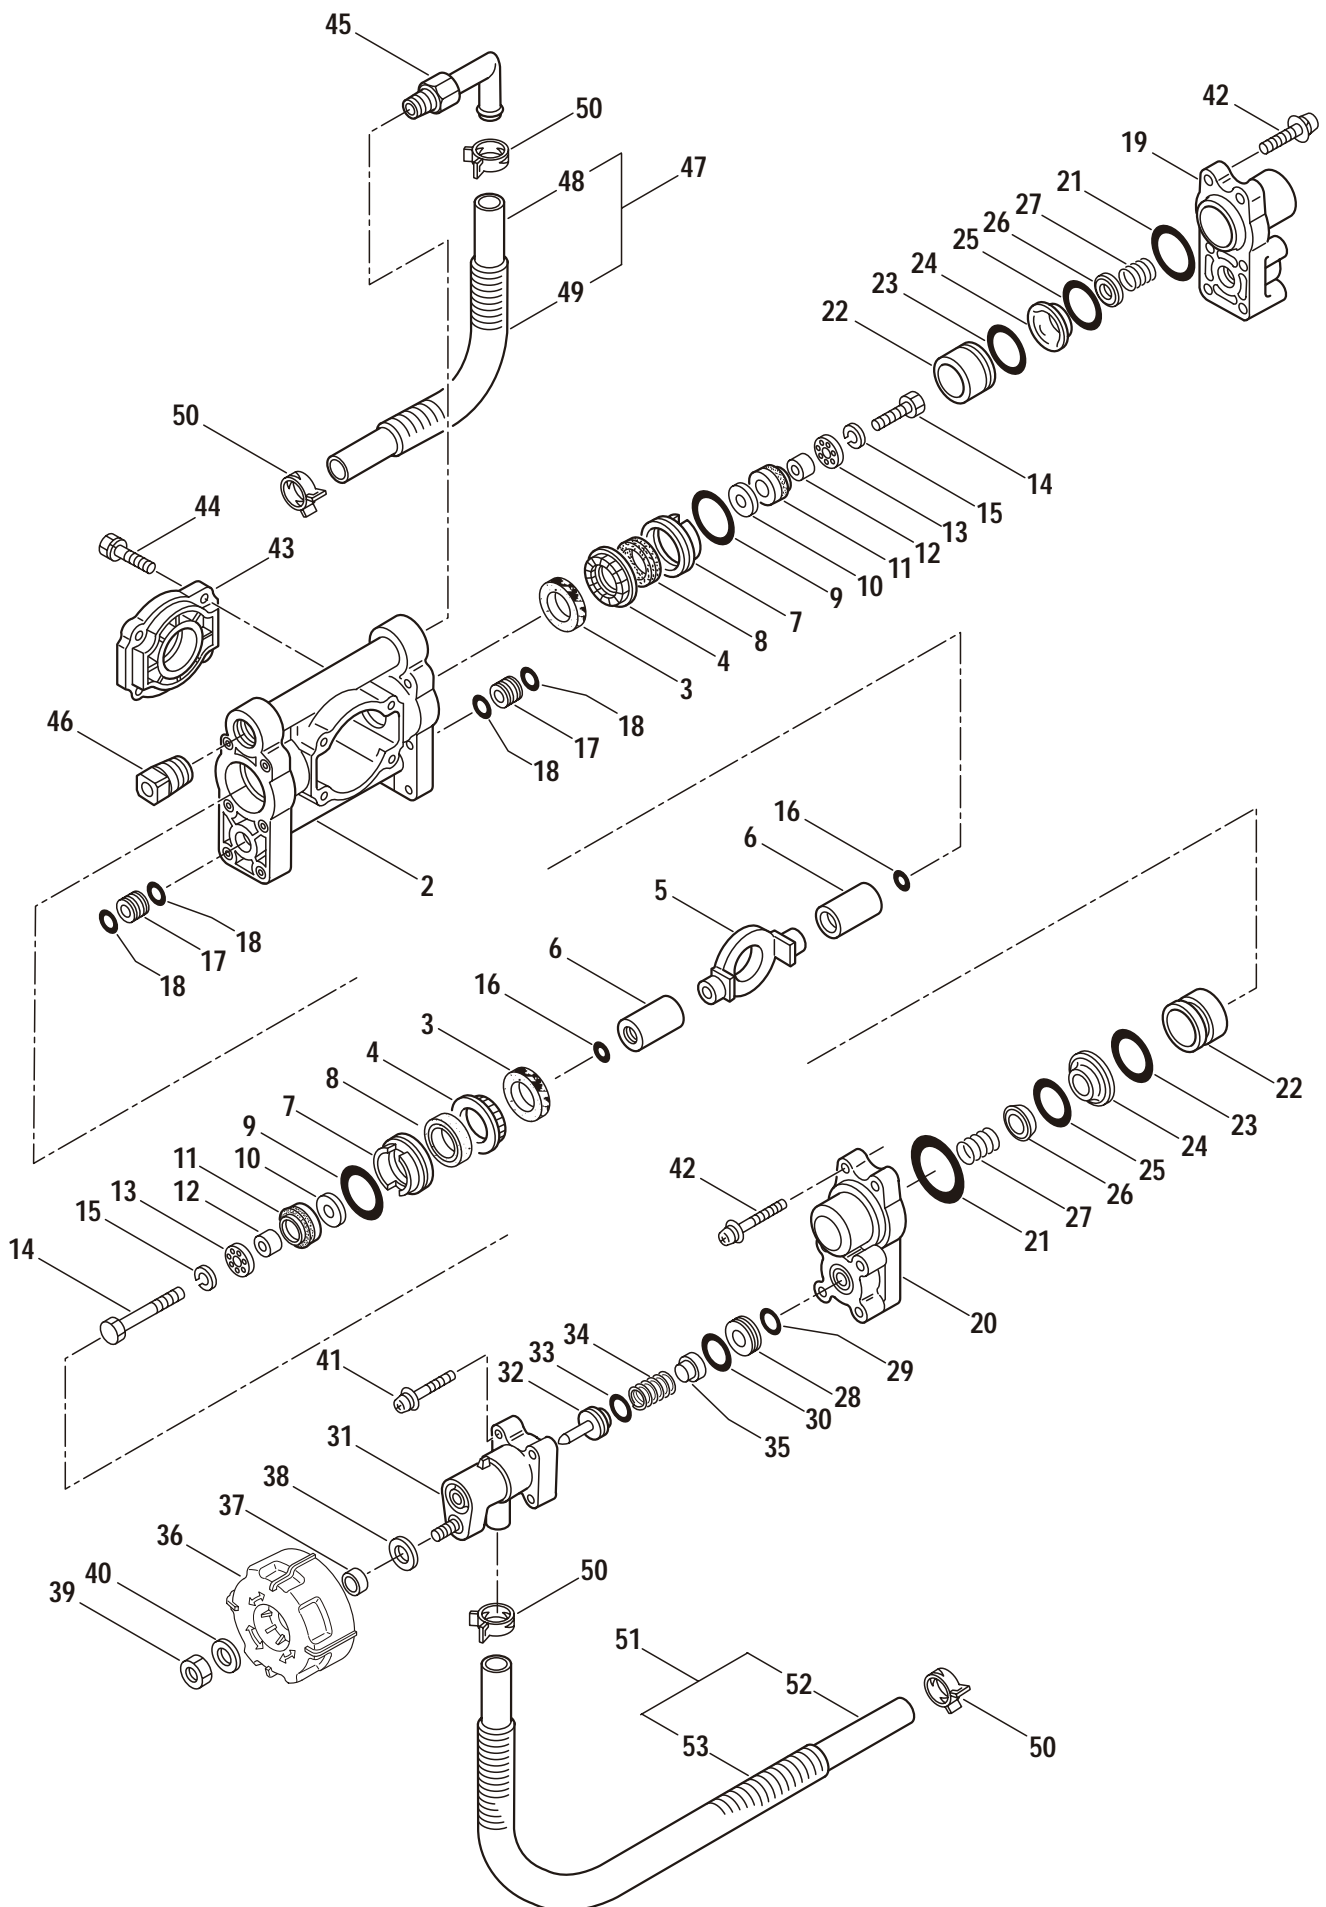

Ref. No.	Part No.	Part Name	Q'ty	Remarks
1-1	354339	MS073D	1	MIC
1-2	858073	Engine	1	BE230P/48
1-3	109704	Nut	2	M6
1-4	118514	Base	1	
1-5	123952	Cap Screw	2	M6x14
1-6	081030	Nut	2	M6
1-7	119541	Cushion Pad	1	
1-8	100749	Fastener	6	#7
1-9	120625	Knapsack Band	2	
1-10	083445	Screw	2	M6x16
1-11	550132	Nut	2	M6
1-12	118002	Stay (R)	1	
1-13	118004	Stay (L)	1	
1-14	816015	Screw	2	M6x13
1-15	123951	Bolt	2	M6x16
1-16	100603	Washer	2	6x23xt1.6
1-17	113674	Stay	1	
1-18	081415	Screw	2	M5x16
1-19	103549	Nut	2	M5
1-20	115148	ThrottleLever	1	
1-21	103549	Nut	1	M5
1-22	114895	Stop Button	1	
1-23	114896	Earth Cord	1	
1-24	114901	Vinyl Hose	1	8x9x240L
1-25	157753	Band	1	CV-150A
1-26	264529	Bracket	1	
1-27	261607	Cap Screw	2	M5x16
1-28	109246	Buffer	2	
1-29	119029	Chemical Tank Ass'y	1	Incl.30-32
1-30	119030	Chemical Tank	1	
1-31	118147	Cap	1	
1-32	029299	Packing	1	36xt3.0
1-33	106330	Strainer	1	
1-34	122113	Label	1	MS073D
1-35	119360	Label	1	
1-36	118145	Cap, Chemical Tank	1	Incl.37,38
1-37	022362	Packing	1	
1-38	022363	Inner Cap	1	
1-39	103436	Label	1	
1-40	125561	Screw	2	M5x14
1-41	082096	Bolt	1	M6x12
1-42	121616	Throttle Cable	1	
1-43	012488	Washer	2	M6
1-44	012502	Spring Washer	1	M6
1-45	089750	Nut	1	M6

2. MS073D
POWER SPRAYER

Ref. No.	Part No.	Part Name	Q'ty	Remarks
2-46	108460	Plug	1	PT3/8
2-47	118358	Hose Ass'y	1	Incl.48,49
2-48	118359	Hose	1	10x15x390L
2-49	118337	Tube	1	15x19.5x180L
2-50	103033	Band	4	150-05-00
2-51	118360	Hose Ass'y	1	Incl.52,53
2-52	118361	Hose	1	10x15x350L
2-53	118337	Tube	1	15x19.5x180L