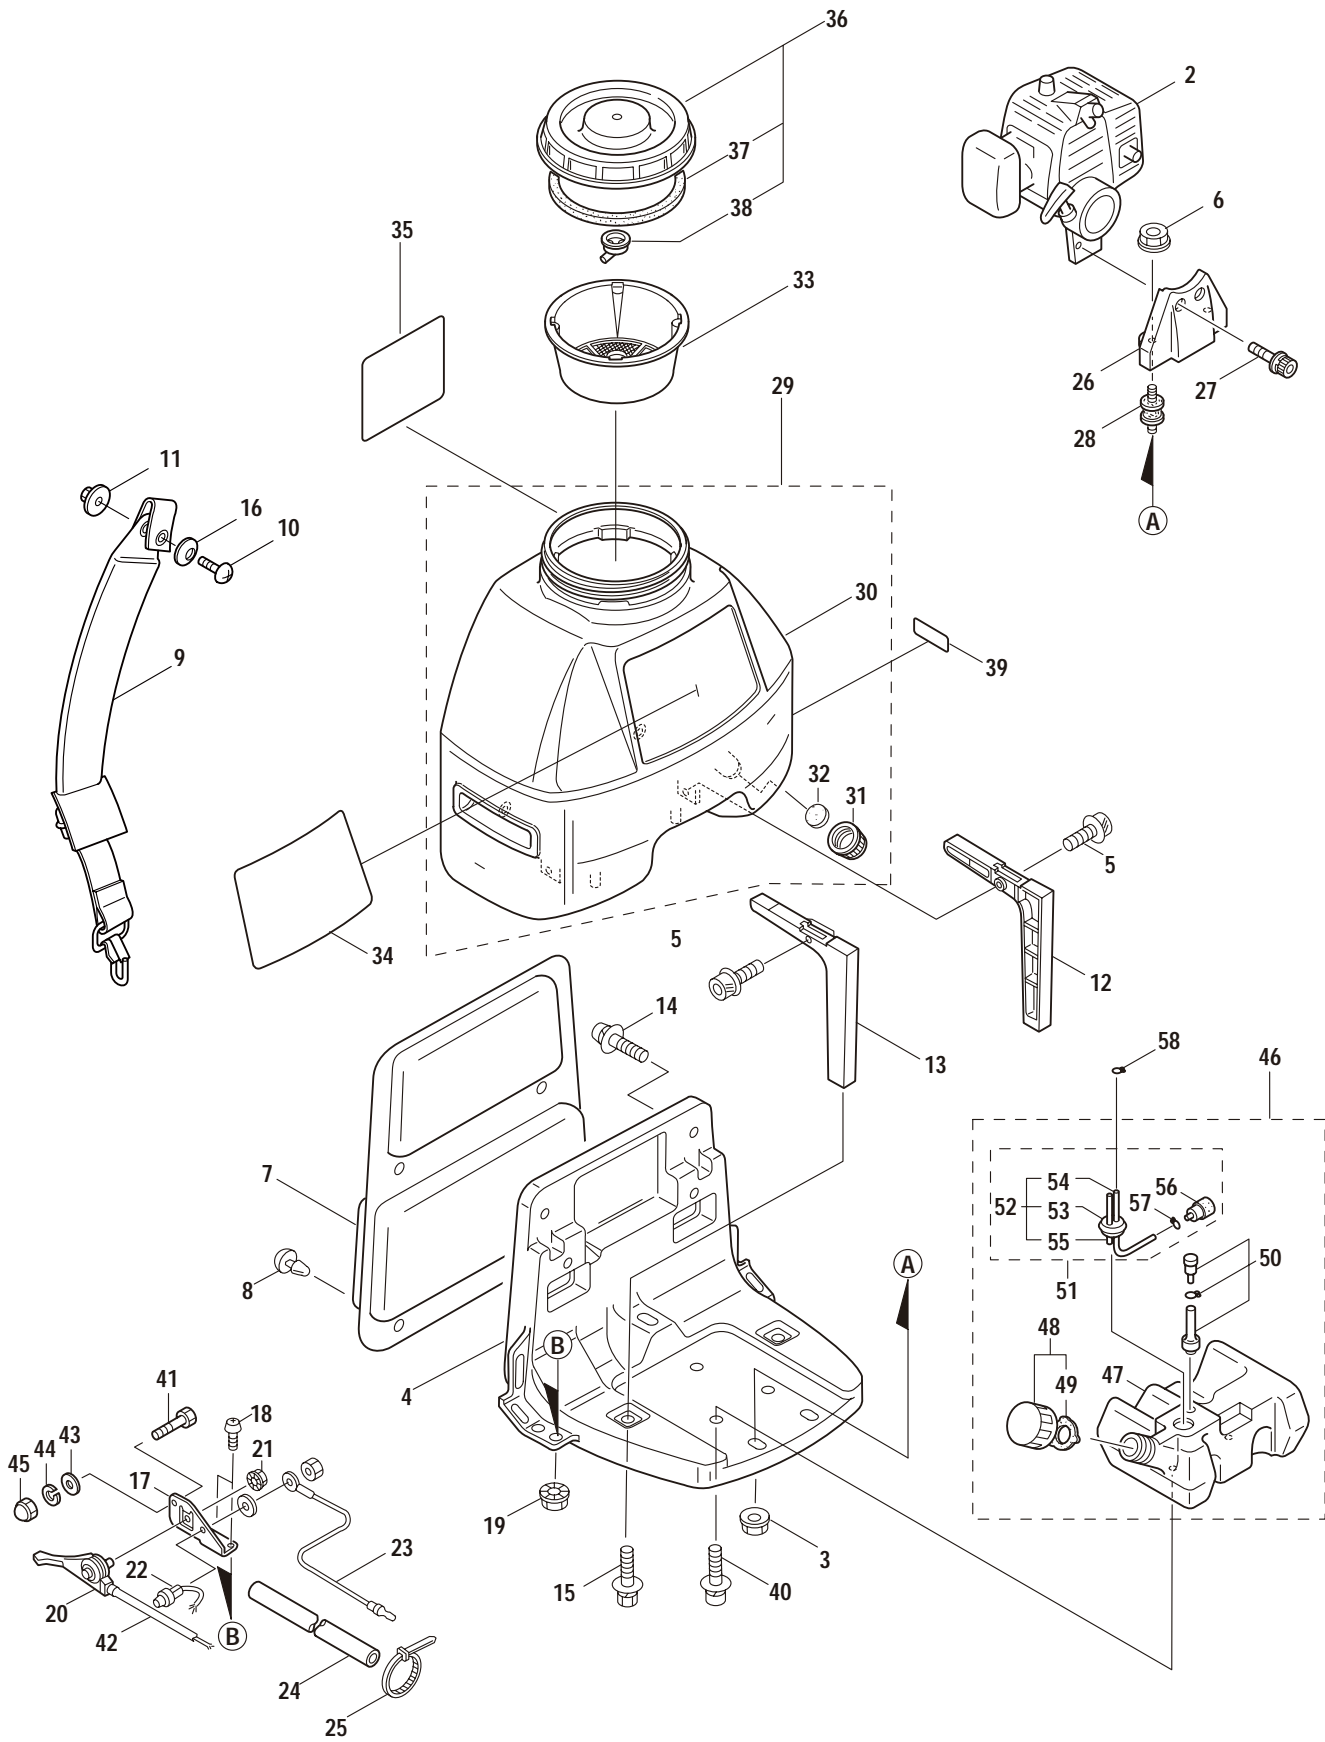

PARTS LIST

MS073D
(MIC)

CONTENTS

1. MAIN BODY	1 ~ 4
2. POWER SPRAYER.....	5 ~ 8
3. REDUCTION GEAR	9 ~ 10
4. ENGINE	11 ~ 14
5. CARBURETOR	15 ~ 16
6. ACCESSORIES	17 ~ 18

2007. 12.

MARUYAMA

P/N 522518

1. MS073D
MAIN BODY

Ref. No.	Part No.	Part Name	Q'ty	Remarks
1-1	354339	MS073D	1	MIC
1-2	858073	Engine	1	BE230P/48
1-3	109704	Nut	2	M6
1-4	118514	Base	1	
1-5	123952	Cap Screw	2	M6x14
1-6	081030	Nut	2	M6
1-7	119541	Cushion Pad	1	
1-8	100749	Fastener	6	#7
1-9	120625	Knapsack Band	2	
1-10	083445	Screw	2	M6x16
1-11	550132	Nut	2	M6
1-12	118002	Stay (R)	1	
1-13	118004	Stay (L)	1	
1-14	816015	Screw	2	M6x13
1-15	123951	Bolt	2	M6x16
1-16	100603	Washer	2	6x23xt1.6
1-17	113674	Stay	1	
1-18	081415	Screw	2	M5x16
1-19	103549	Nut	2	M5
1-20	115148	ThrottleLever	1	
1-21	103549	Nut	1	M5
1-22	114895	Stop Button	1	
1-23	114896	Earth Cord	1	
1-24	114901	Vinyl Hose	1	8x9x240L
1-25	157753	Band	1	CV-150A
1-26	264529	Bracket	1	
1-27	261607	Cap Screw	2	M5x16
1-28	109246	Buffer	2	
1-29	119029	Chemical Tank Ass'y	1	Incl.30-32
1-30	119030	Chemical Tank	1	
1-31	118147	Cap	1	
1-32	029299	Packing	1	36xt3.0
1-33	106330	Strainer	1	
1-34	122113	Label	1	MS073D
1-35	119360	Label	1	
1-36	118145	Cap, Chemical Tank	1	Incl.37,38
1-37	022362	Packing	1	
1-38	022363	Inner Cap	1	
1-39	103436	Label	1	
1-40	125561	Screw	2	M5x14
1-41	082096	Bolt	1	M6x12
1-42	121616	Throttle Cable	1	
1-43	012488	Washer	2	M6
1-44	012502	Spring Washer	1	M6
1-45	089750	Nut	1	M6

2. MS073D
POWER SPRAYER

Ref. No.	Part No.	Part Name	Q'ty	Remarks
2-46	108460	Plug	1	PT3/8
2-47	118358	Hose Ass'y	1	Incl.48,49
2-48	118359	Hose	1	10x15x390L
2-49	118337	Tube	1	15x19.5x180L
2-50	103033	Band	4	150-05-00
2-51	118360	Hose Ass'y	1	Incl.52,53
2-52	118361	Hose	1	10x15x350L
2-53	118337	Tube	1	15x19.5x180L