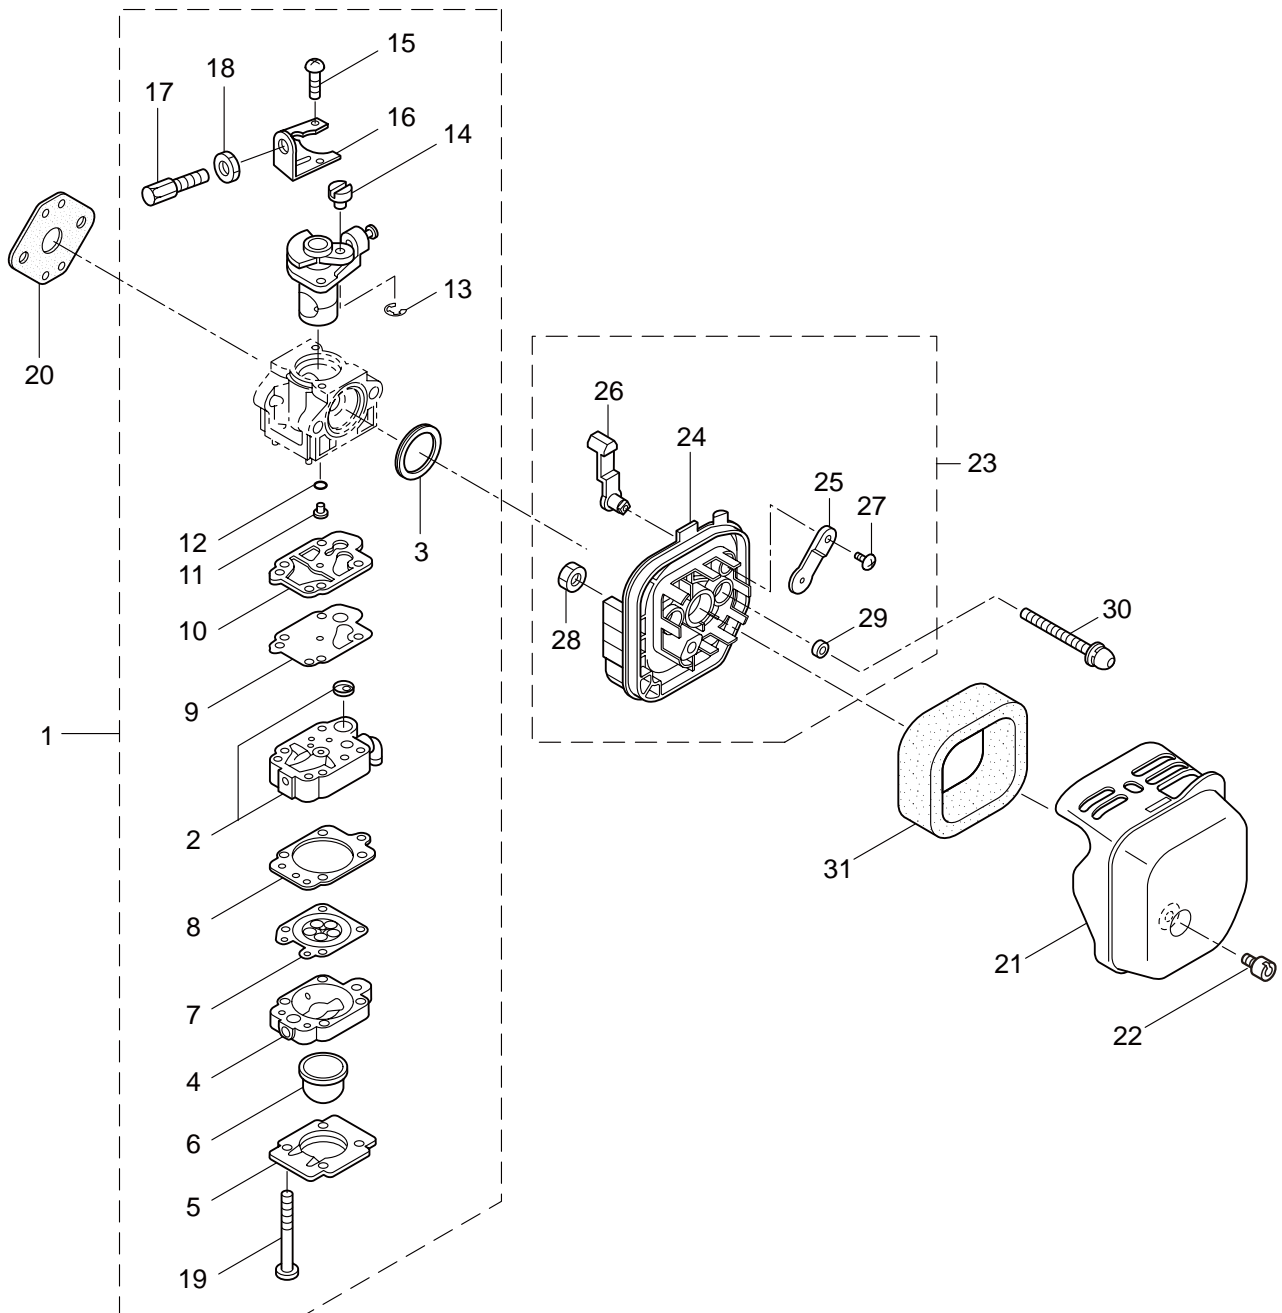

5. MS073D
CARBURETOR

Ref. No.	Part No.	Part Name	Q'ty	Remarks
5-1	268313	Carburetor Ass'y	1	Incl.2-19 New gasket required
5-2	263739	Pump Body	1	
5-3	261657	Packing	1	
5-4	262991	Purge Body	1	
5-5	262992	Cover Plate	1	
5-6	261874	Primer Bulb	1	
5-7	283905	Diaphragm, Meterring	1	
5-8	262993	Gasket	1	
5-9	262994	Diaphragm, Fuel Pump	1	
5-10	282576	Gasket	1	
5-11	281487	Main Jet	1	#37
5-12	261871	O-Ring	1	
5-13	261876	E-Ring	1	
5-14	261658	Swivel	1	
5-15	261875	Screw	2	
5-16	264677	Bracket	1	
5-17	261877	Adapter	1	
5-18	261878	Nut	1	
5-19	262996	Screw	4	
5-20	261864	Gasket	1	
5-21	269580	Cleaner Cover	1	
5-22	264022	Knob	1	
5-23	269033	Case Ass'y	1	Incl.24-29
5-24	269026	Case Body	1	
5-25	269028	Valve	1	
5-26	269029	Lever	1	
5-27	269032	Screw	1	
5-28	081028	Nut	1	M5
5-29	269051	Sleeve	2	
5-30	261814	Cap Screw	2	M5x50
5-31	269030	Element	1