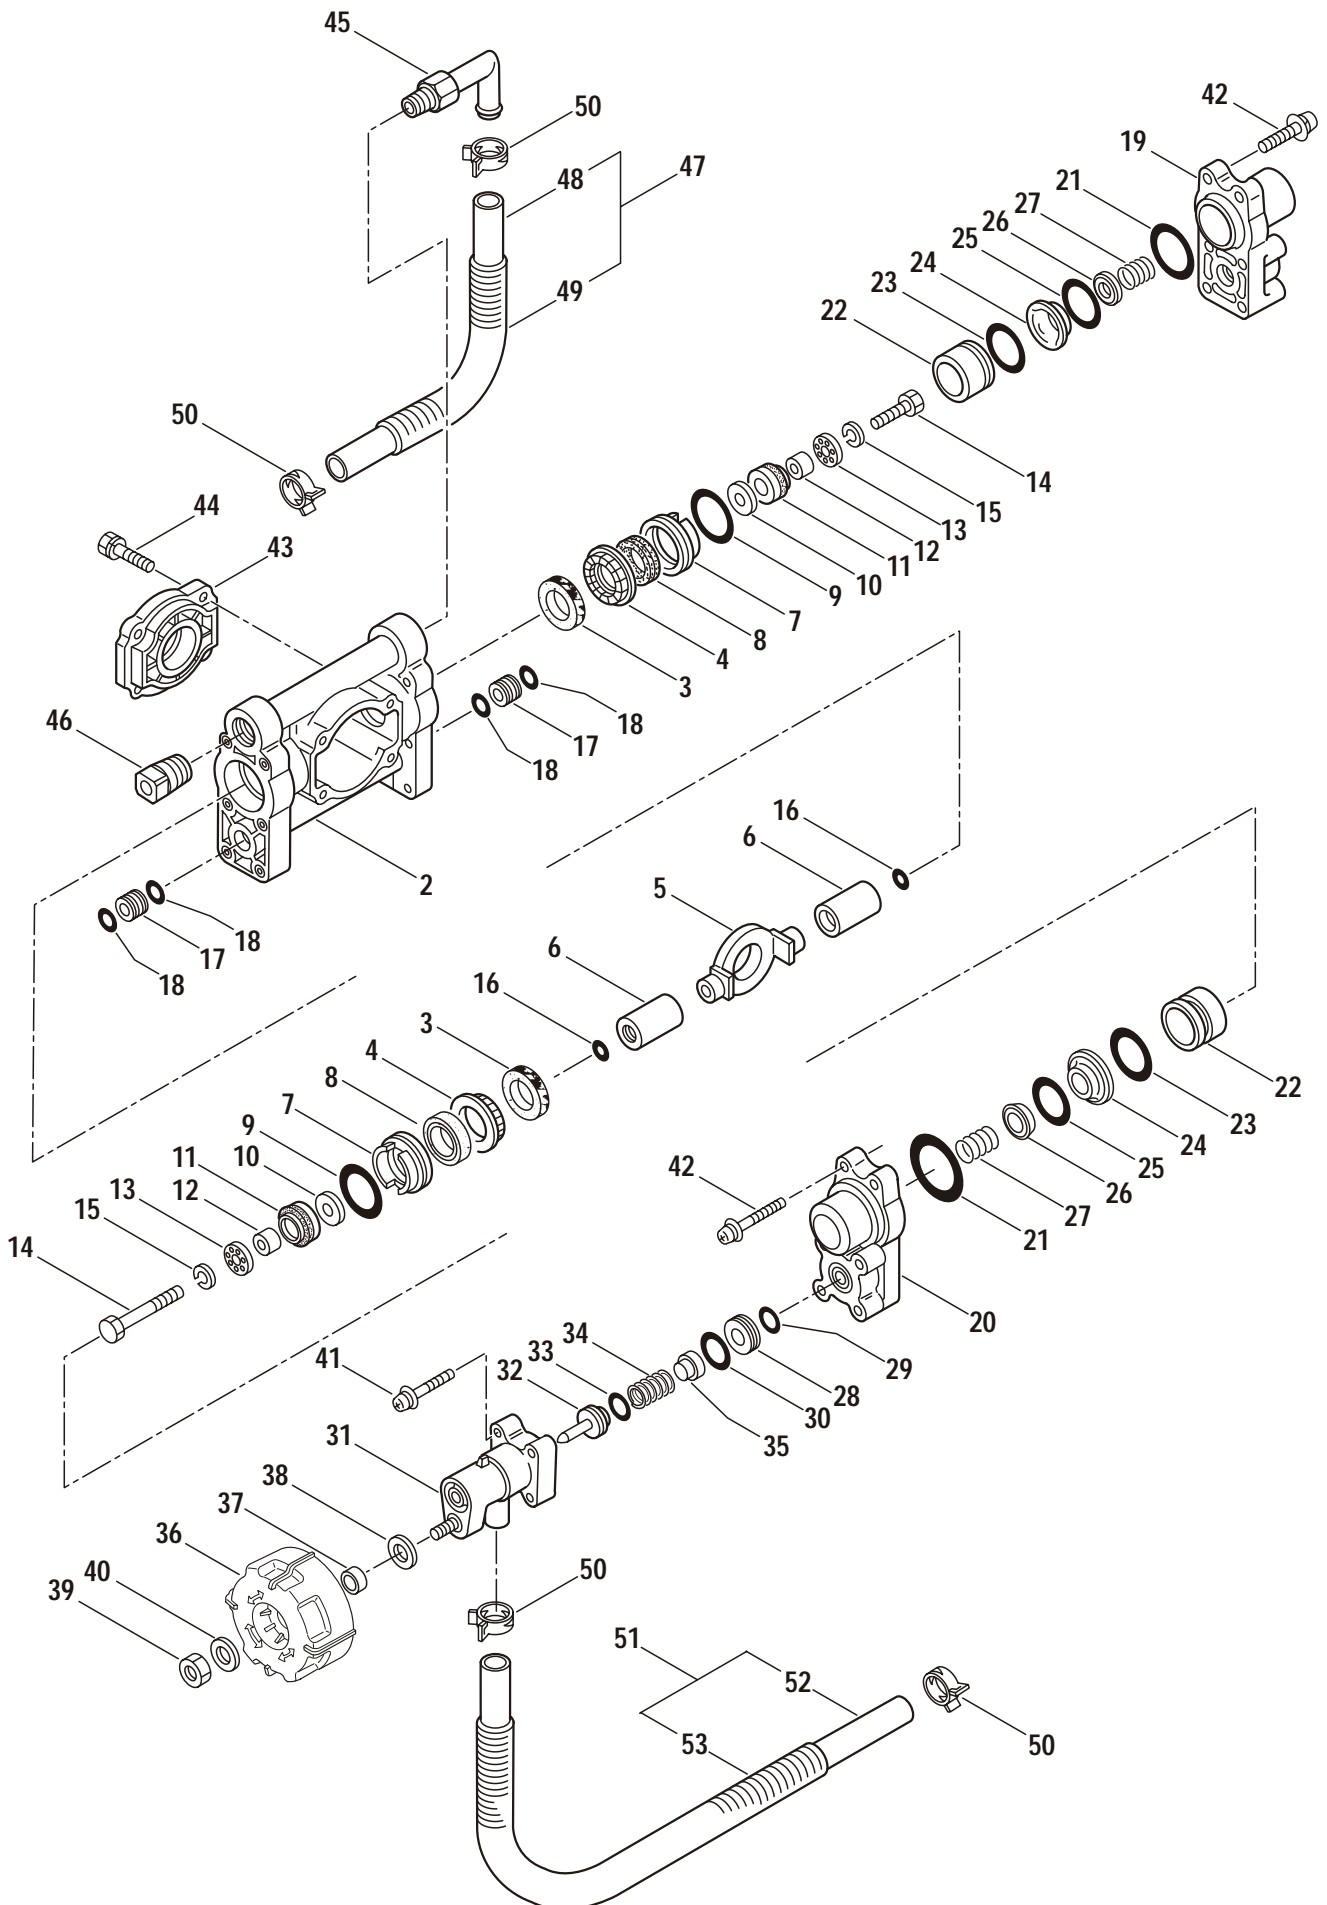

2. MS073D
POWER SPRAYER

Ref. No.	Part No.	Part Name	Q'ty	Remarks
2-1	121617	Pump Ass'y	1	Incl.2-2~2-53,3-1~3-17
2-2	121831	Crankcase	1	
2-3	102683	Oil Seal	2	G16244
2-4	106190	Collar	2	
2-5	121179	Connecting Rod	1	
2-6	118055	Sleeve	2	15x28.5
2-7	102358	Seal Retainer	2	
2-8	112252	Packing	2	
2-9	013977	O-Ring	2	S26
2-10	043426	Suction Valve Seat	2	5x17xt2.8
2-11	100441	Piston Packing	2	20.5
2-12	023357	Suction Valve Collar	2	5x8x10L
2-13	022023	Suction Valve Stopper	2	5x16xt3
2-14	118357	Bolt	2	M5x45x22
2-15	015848	Spring Washer	2	M5
2-16	021549	O-Ring	2	P5
2-17	100554	Spacer Pipe	2	6x12x10
2-18	014175	O-Ring	4	P9
2-19	103128	Cylinder Head (A)	1	
2-20	102634	Cylinder Head (B)	1	
2-21	013983	O-Ring	2	S31.5
2-22	103130	Cylinder Pipe	2	20x26x18L
2-23	023172	O-Ring	2	P22
2-24	118018	Valve Seat	2	
2-25	103575	O-Ring	2	23x1.5
2-26	043723	Discharge Valve	2	
2-27	043360	Discharge Valve Spring	2	
2-28	103746	Valve Seat	1	
2-29	011343	O-Ring	1	P10A
2-30	011346	O-Ring	1	P14
2-31	103132	Spring Case	1	
2-32	121618	Spring Retainer	1	
2-33	011682	O-Ring	1	P10
2-34	121620	Compression Coil Spring	1	
2-35	121619	Discharge Valve	1	
2-36	107198	Handle	1	
2-37	103270	Collar	1	8x10x5.3L
2-38	020012	Washer	5	8.5x14xt0.5
2-39	081039	Nut	1	M8
2-40	014065	Washer	1	M8
2-41	121956	Screw	8	M5x32
2-42	816036	Screw	4	M5x60
2-43	118006	Bearing Case	1	
2-44	118085	Bolt	4	M6x55
2-45	102661	Elbow	1