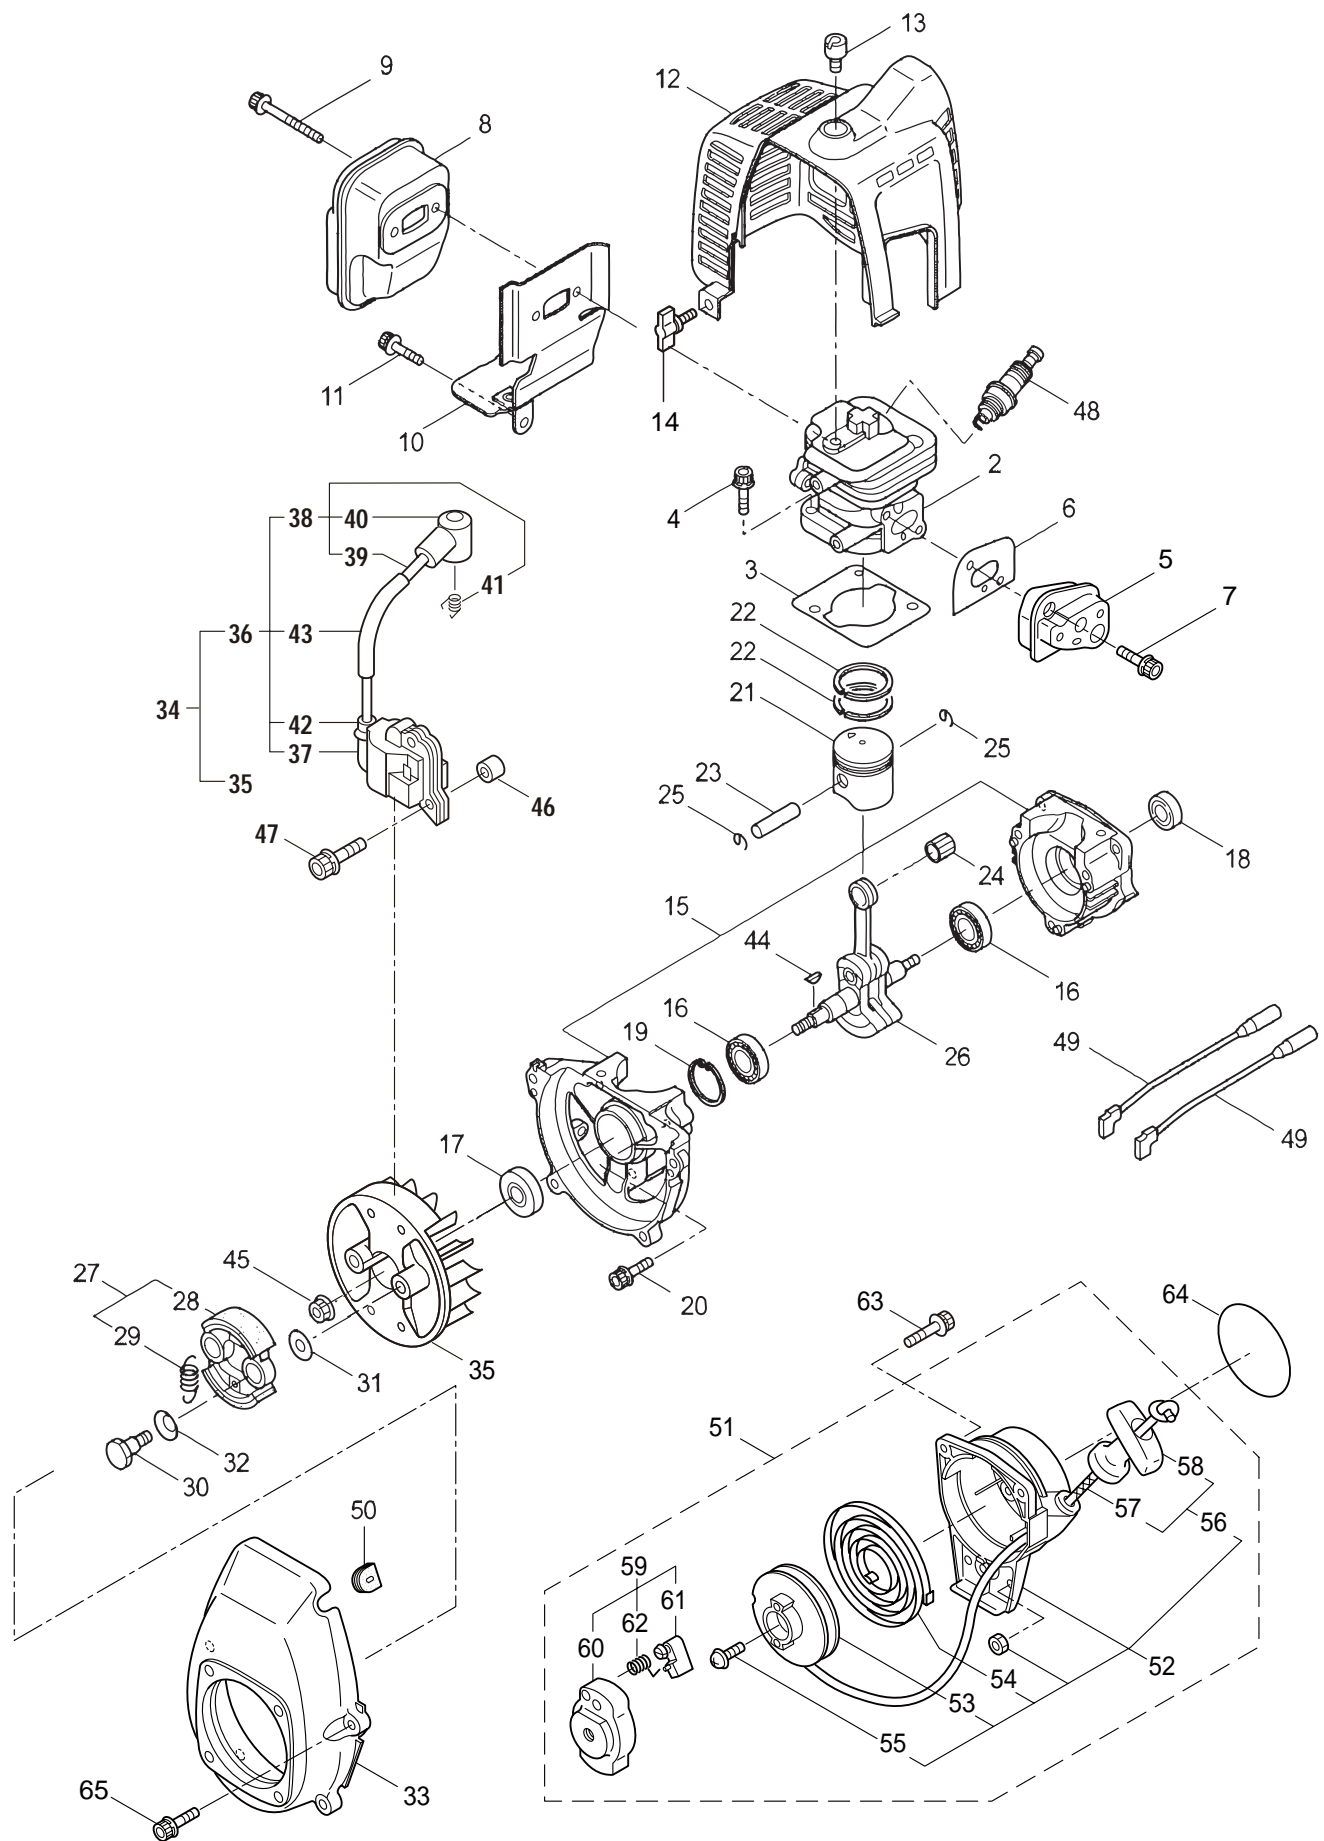

4. MS073D ENGINE

Ref. No.	Part No.	Part Name	Q'ty	Remarks
4-1	858073	Engine	1	BE230P/48
4-2	266249	Cylinder	1	New gasket required
4-3	283420	Gasket	1	
4-4	267290	Cap Screw	2	M5x20
4-5	265802	Insulator	1	New gasket required
4-6	267049	Gasket	1	
4-7	265924	Cap Screw	2	M5x25
4-8	267466	Muffler Comp.	1	
4-9	266264	Cap Screw	2	M5x50
4-10	267189	Gasket Comp.	1	
4-11	261607	Cap Screw	1	M5x16
4-12	267550	TopCover	1	
4-13	264022	Knob	1	
4-14	281438	Knob	1	
4-15	267063	Crankcase	1	
4-16	280488	Bearing	2	PPL 6001
4-17	261492	Oil Seal	1	ISCD12287
4-18	261386	Oil Seal	1	ISCD12227
4-19	055185	Snap Ring	1	#28
4-20	261612	Cap Screw	3	M5x30
4-21	266467	Piston	1	
4-22	264891	Piston Ring	2	(2)required
4-23	261036	Piston Pin	1	
4-24	263957	Bearing, Needle	1	KTV81112EG01 B2
4-25	261576	Clip,Piston	2	
4-26	267193	Crankshaft/Conn.RodAss'y	1	
4-27	264887	Clutch Ass'y	1	Incl.28,29
4-28	264888	Clutch Shoe	2	(2)required
4-29	264889	Spring,Clutch	1	
4-30	264505	Bolt	2	
4-31	261189	Washer	2	6x16.5x1.2
4-32	261777	Wave Washer	2	
4-33	268801	Fan Cover	1	
4-34	269516	Magneto Ass'y	1	Incl.35-43
4-35	261356	Rotor/Fan	1	
4-36	269512	Ignition Coil Ass'y	1	Incl.37-43
4-37	269513	Coil	1	
4-38	267403	Spark Plug Wire Ass'y	1	Incl.39-41
4-39	267404	Spark Plug Wire	1	
4-40	261074	Plug Boot	1	
4-41	261075	Connector	1	
4-42	261072	Cap	1	
4-43	269418	Insulator	1	
4-44	261076	Woodruff Key	1	3x10
4-45	261417	Nut,Rotor	1	M8