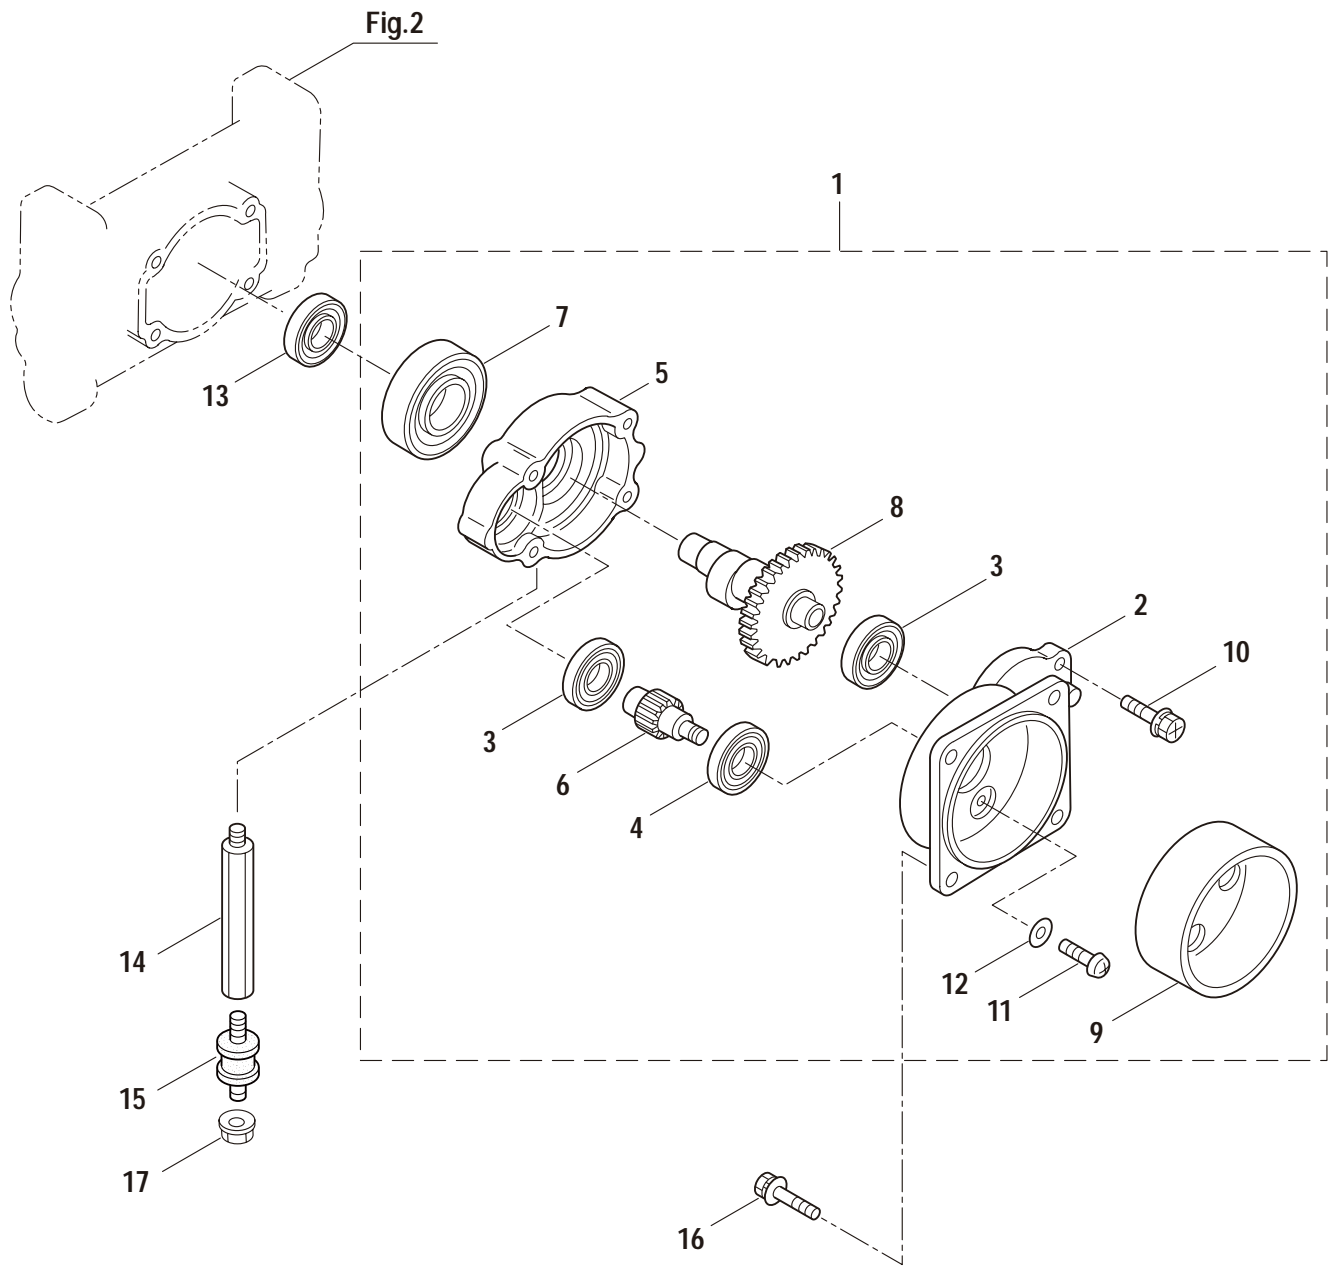

3. MS073D
REDUCTION GEAR

Ref. No.	Part No.	Part Name	Q'ty	Remarks
3-1	121621	Reduction Gear Ass'y	1	Incl.2-12
3-2	103137	Clutch Case	1	
3-3	102680	Bearing	2	#6000ZZ
3-4	112184	Bearing	1	#6000DDU
3-5	103138	Gear Case	1	
3-6	118200	Pinion Gear	1	
3-7	103144	Bearing	1	#6004ZZ
3-8	121622	Crankshaft	1	
3-9	127367	Clutch Drum	1	
3-10	125824	Bolt	2	M6x16
3-11	127219	Screw	2	M6x12
3-12	127227	Spack	2	
3-13	102680	Bearing	1	#6000ZZ
3-14	120613	Extension	1	
3-15	109246	Buffer	1	
3-16	092548	Bolt	4	M5x15
3-17	109704	Nut	1	M6