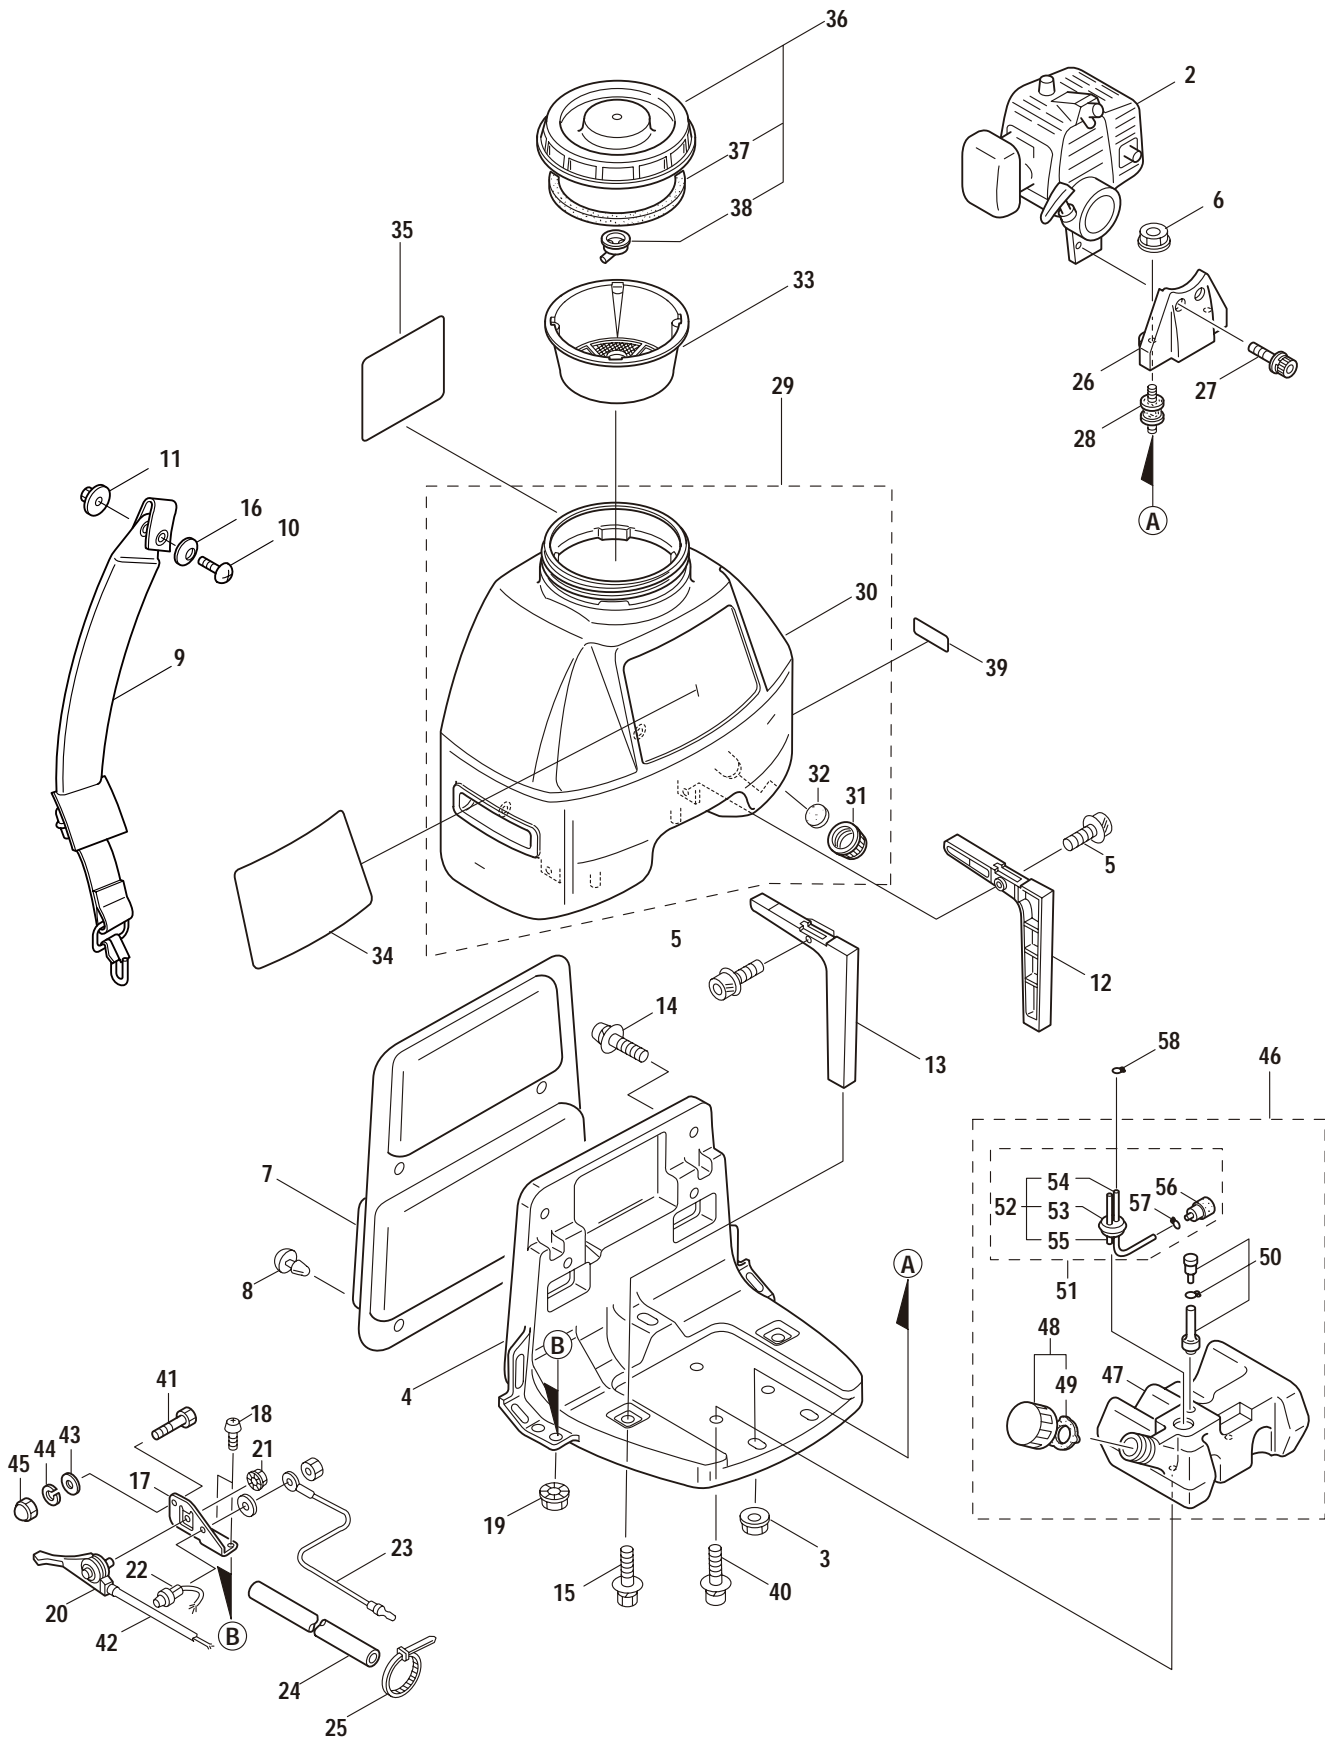

1. MS073D
MAIN BODY

Ref. No.	Part No.	Part Name	Q'ty	Remarks
1-46	121625	Fuel Tank Ass'y	1	Incl.47-57
1-47	121626	Fuel Tank	1	
1-48	261584	Fuel Tank Cap Ass'y	1	Incl.49
1-49	261105	Gasket	1	
1-50	261696	Breather Ass'y	1	
1-51	265952	Fuel Pipe Pick-up Ass'y	1	Incl.52-57
1-52	265867	Fuel Pipe Ass'y	1	Incl.53-55
1-53	265869	Grommet	1	
1-54	261690	Fuel Pipe	1	160L
1-55	263038	Return Pipe	1	3x6x85L
1-56	264653	Filter Ass'y	1	
1-57	261117	Clip	1	
1-58	261117	Clip	1