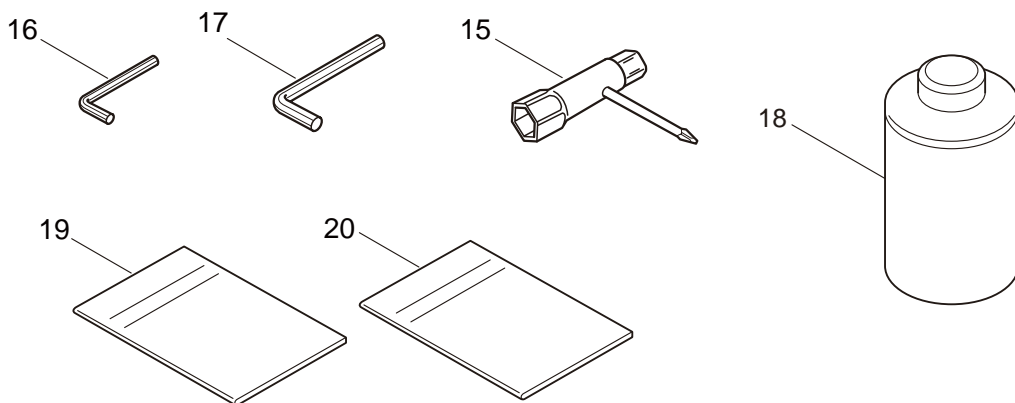

6. MS073D
ACCESSORIES

Ref. No.	Part No.	Part Name	Q'ty	Remarks
6-1	118267	Hose Ass'y	1	Incl.2,3 7.5x1200L
6-2	013572	Packing	1	11.5x16xt1.5
6-3	074369	Packing	1	7x11.5xt1.5
6-4	105891	Ball Cock	1	PF1/4xPF1/4
6-5	124042	Nozzle Pipe	1	Incl.6,7 8x680L G1/4
6-6	112850	Packing	1	11.5x15.5xt1.5
6-7	119218	Packing	1	11x7xt2
6-8	814267	Wide Nozzle Ass'y	1	Incl.9-14
6-9	103170	Nozzle Pipe	1	H-606
6-10	106359	Packing	2	H-702
6-11	120738	Strainer	2	
6-12	120739	Packing	2	
6-13	103172	Disc Plate	2	NN-C-35
6-14	103173	Cap	2	
6-15	210418	Box Spanner	1	13x19x(+)
6-16	062047	Wrench	1	3mm
6-17	105489	Wrench	1	4mm
6-18	022540	Fuel Blending Bottle	1	
6-19	122118	Instruction Manual	1	MS073D(CE VILA)
6-20	122168	Instruction Manual	1	MS073D(MIC)