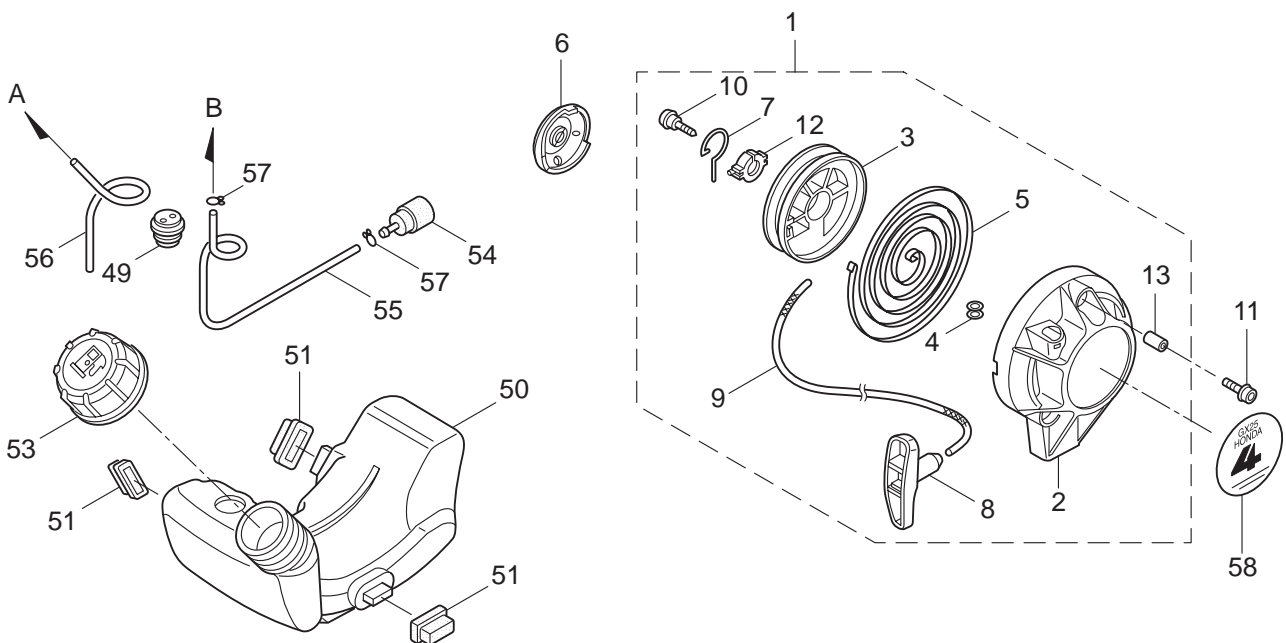

5. MS072EH (MUS)
CARBURETOR

Ref. No.	Part No.	Part Name	Q'ty	Remarks
5-46	640183	Case Comp.,Air Cleaner	1	17220-ZOH-000
5-47	640184	Cover,Air Cleaner	1	17231-ZOH-000
5-48	626244	Nut,Flange	2	5MM 94050-05000
5-49	626784	Grommet,Fuel Tube	1	17504-ZM3-003
5-50	640192	Tank,Fuel	1	17511-ZOH-003
5-51	640193	Rubber,Tank Mounting	3	17533-ZOH-000
5-52	643087	Washer	2	90401-ZOH-000
5-53	640195	Cap Ass'y.,Fuel Tank	1	17620-ZM3-043
5-54	626790	Filter,Fuel	1	17672-ZM3-003
5-55	640196	Tube,Fuel Tank	1	17701-ZOH-003
5-56	640197	Tube,Fuel Return	1	17702-ZOH-003
5-57	626793	Clip,Tube	2	91401-ZM3-003
5-58	640209	Mark,Emblem	1	87521-ZOH-000