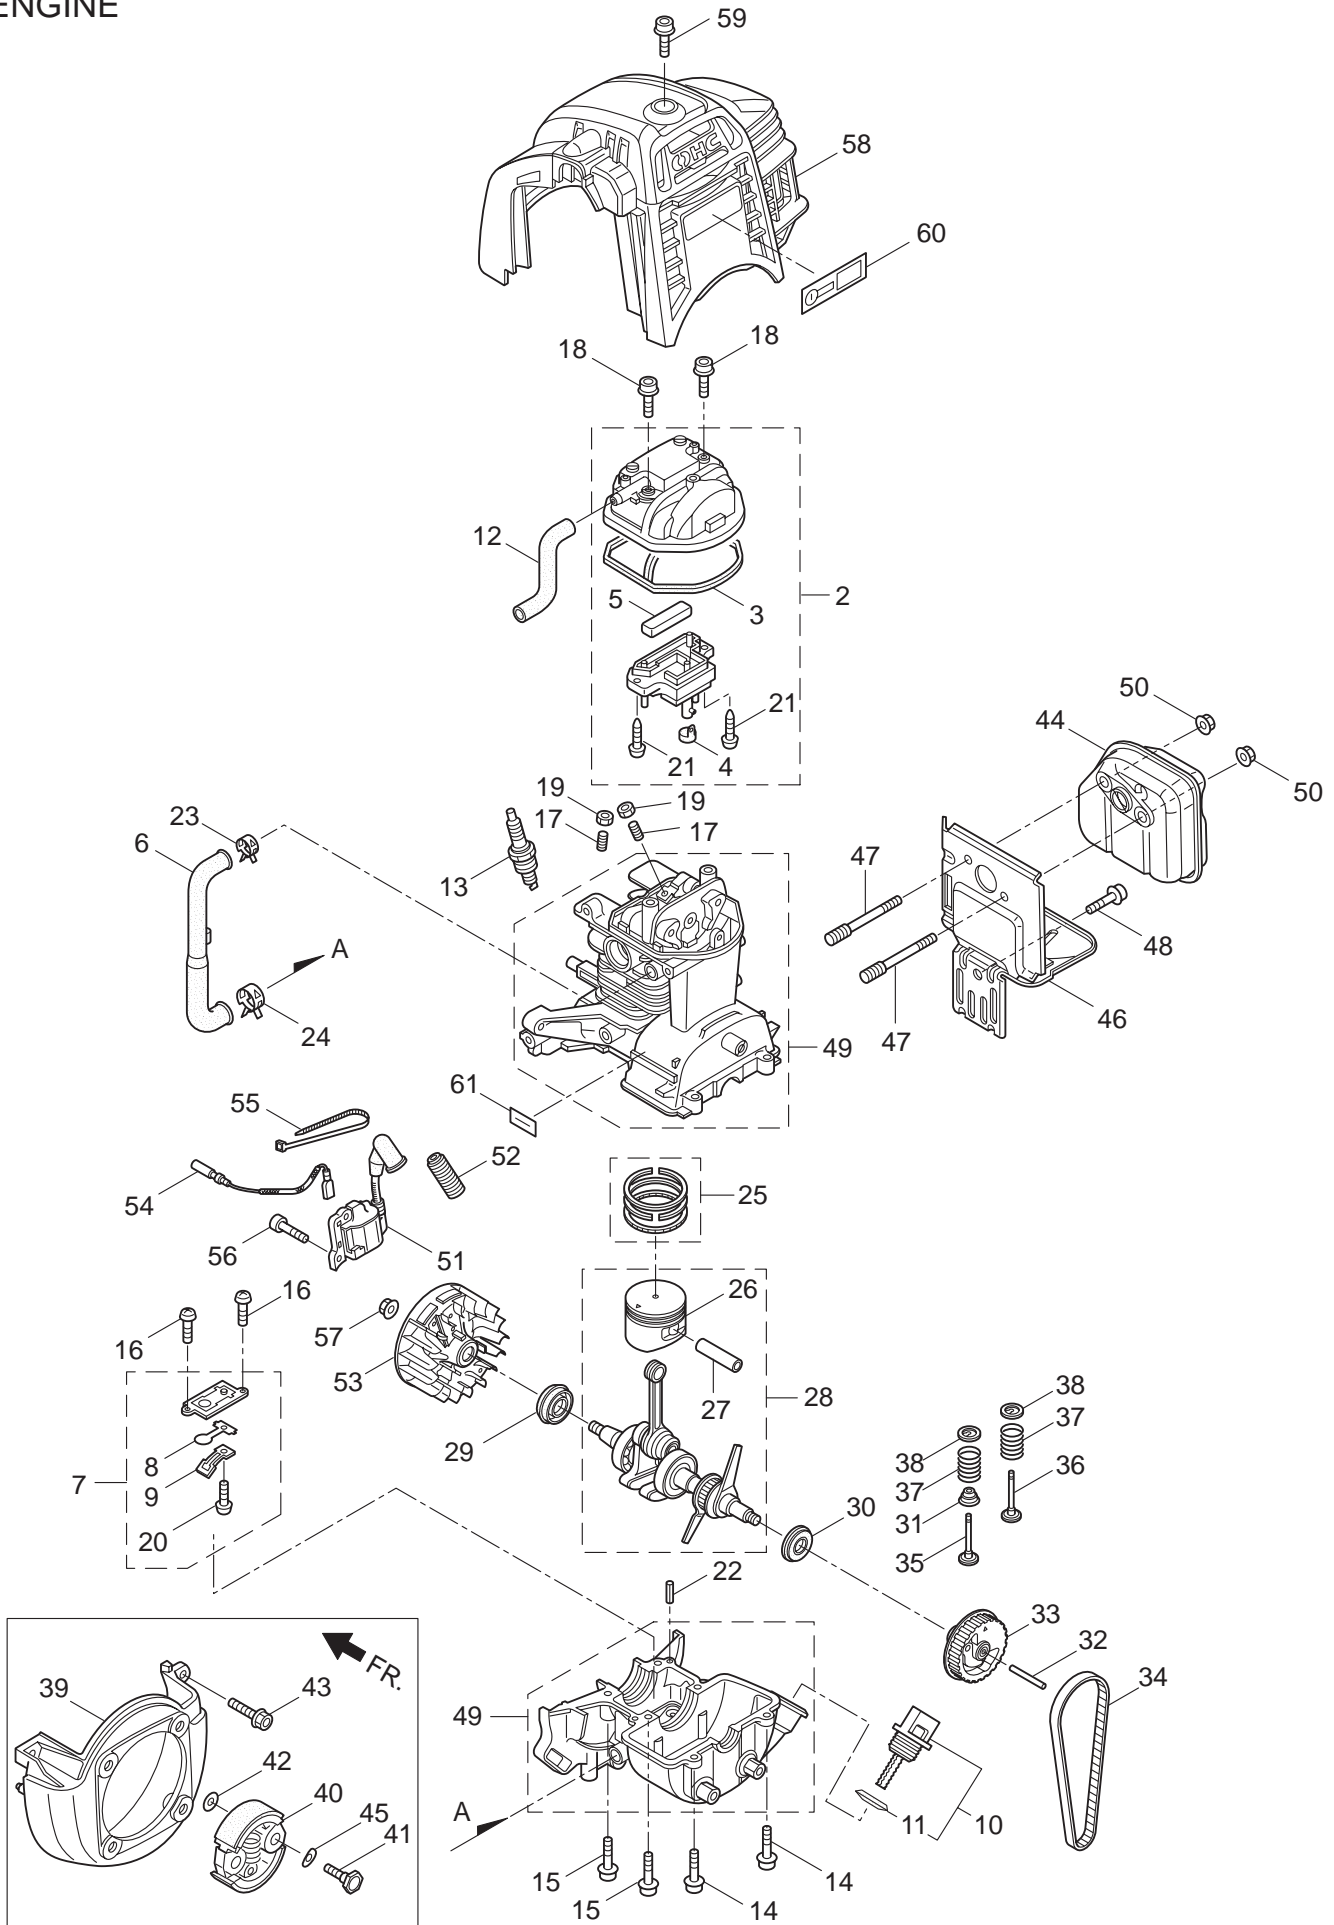

4. MS072EH (MUS) ENGINE

Ref. No.	Part No.	Part Name	Q'ty	Remarks
4-46	640187	Guide,Air Exhaust	1	18515-ZOH-000
4-47	640188	Bolt,Stud,2.5X42	2	90001-ZOH-003
4-48	640189	Bolt,Socket,5X10	1	90011-ZOH-003
4-49	640125	Crankcase Set	1	10100-ZOH-405
4-50	640191	Nut,Self Lock,5MM	2	90136-SM4-901
4-51	640199	Coil Ass'y.,Ignition	1	30500-ZOH-003
4-52	640200	Tube	1	30519-ZOH-000
4-53	640201	Flywheel Comp.	1	31110-ZOH-003
4-54	640202	Cord,Stop Switch	1	32195-ZOH-000
4-55	640203	Tie,Cable	1	32901-ZOH-000
4-56	640204	Bolt,Socket,4X14	2	90012-ZOH-005
4-57	640205	Nut,Flange,7MM	1	90355-427-770
4-58	640206	Cover Comp.,Top	1	19720-ZOH-000ZB
4-59	640207	Bolt,Top Cover	1	90015-ZOH-003
4-60	649289	Label,E-Specification	1	87132-ZOH-000
4-61	649290	Mark,Type	1	87601-ZOH-U70