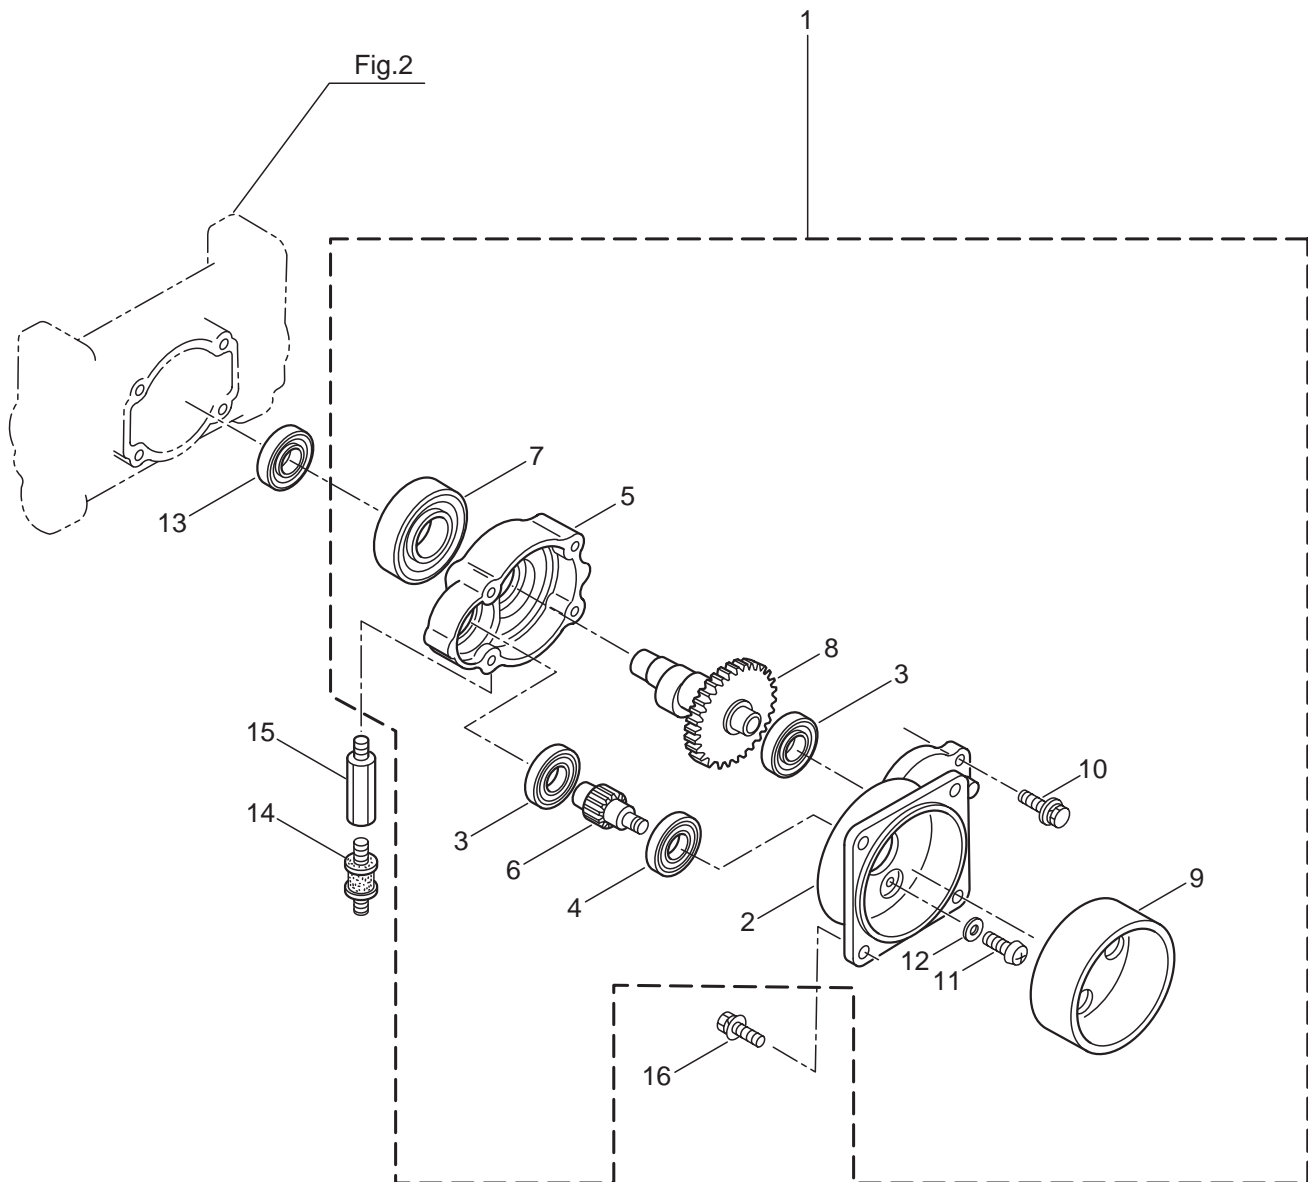

3. MS072EH (MUS)
REDUCTION GEAR

Ref. No.	Part No.	Part Name	Q'ty	Remarks
3-1	122013	Reduction Gear Ass'y	1	Incl.2-12
3-2	103137	Clutch Case	1	
3-3	102680	Bearing	2	#6000ZZ
3-4	112184	Bearing	1	#6000DDU
3-5	103138	Gear Case	1	
3-6	103139	Pinion Gear	1	
3-7	103144	Bearing	1	#6004ZZ
3-8	121622	Crankshaft	1	
3-9	103627	Clutch Drum	1	
3-10	092519	Bolt	2	M6x16
3-11	081456	Screw	2	M6x20
3-12	107736	Spack	2	
3-13	102680	Bearing	1	#6000ZZ
3-14	104706	Buffer	1	
3-15	124412	Extension	1	
3-16	092519	Bolt	4	M6x16