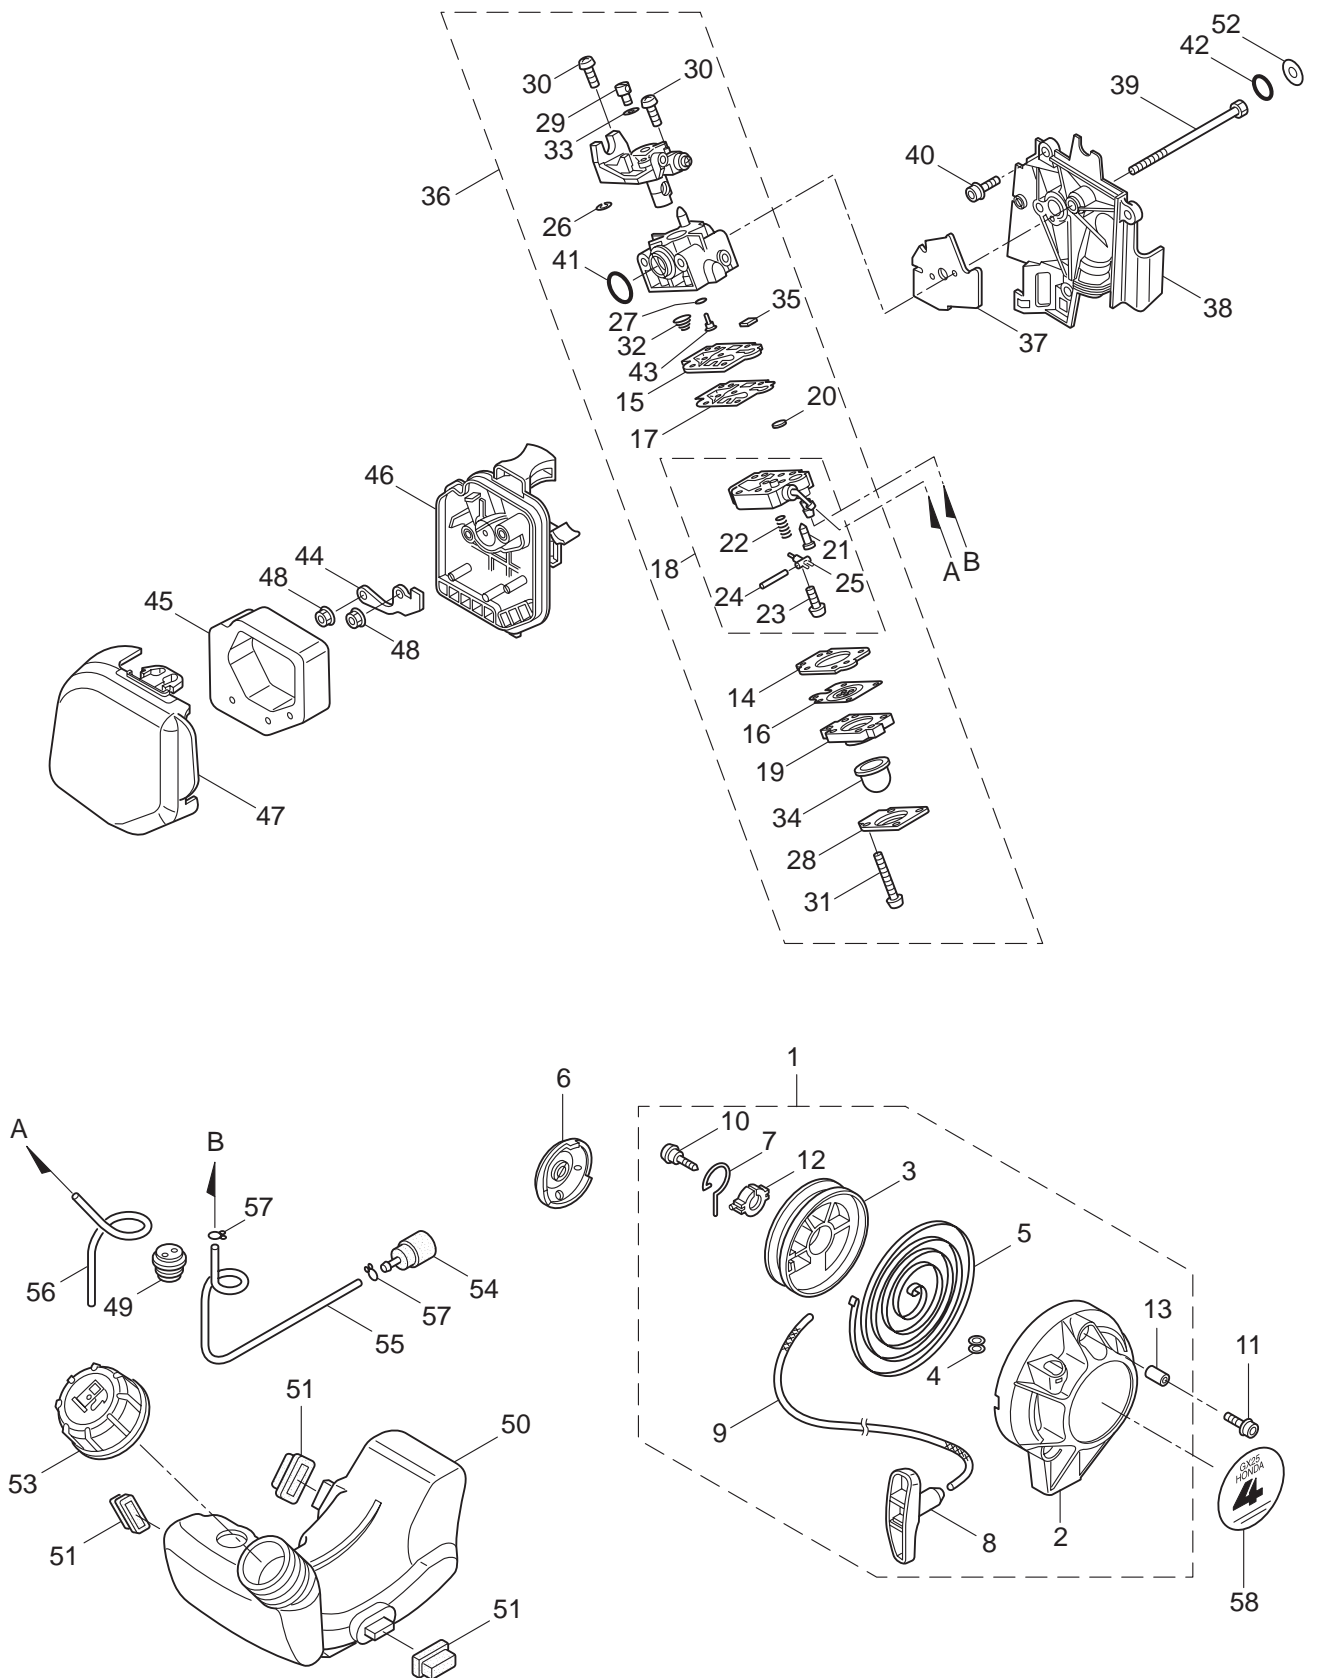

5. MS072EH (MUS) CARBURETOR

Ref. No.	Part No.	Part Name	Q'ty	Remarks
5-1	640159	Starter Ass'y.,Recoil	1	Incl.2-5,7-10,12,13 28400-ZOH-003
5-2	640160	Case,Recoil Starter	1	28414-ZOH-003
5-3	640161	Reel,Recoil Starter	1	28421-ZOH-003
5-4	626716	Guide,Rope	1	28433-ZM3-003
5-5	640162	Spring,Recoil Starter	1	28442-ZOH-003
5-6	640163	Pulley,Recoil Starter	1	28451-ZOH-003
5-7	640164	Arm,Swing	1	28459-ZOH-003
5-8	626721	Knob,Recoil Starter	1	28461-ZM3-003
5-9	626722	Rope,Recoil Starter	1	28462-ZM3-003
5-10	626723	Screw Set	1	90012-ZM3-003
5-11	640165	Bolt,Socket,5X16	3	90018-ZOH-003
5-12	626724	Collar	1	91504-ZM3-003
5-13	633492	Collar A,Head Cover	3	91506-ZM3-000
5-14	626734	Gasket,Metering Diaphragm	1	16010-ZM3-004
5-15	640168	Gasket,Pump	1	16011-ZOH-003
5-16	640169	Diaphragm Ass'y.,Metaring	1	16013-ZOH-003
5-17	626738	Diaphragm,Pump	1	16014-ZM3-004
5-18	640170	Body Ass'y.,Pump	1	Incl.21-25 16015-ZOH-003
5-19	626740	Body Ass'y.,Air Purge	1	16017-ZM3-004
5-20	640171	Screen,Inlet	1	16018-ZM3-802
5-21	626742	Valve,Inlet Needle	1	16019-ZM3-004
5-22	626743	Spring,Metering Lever	1	16020-ZM3-004
5-23	626744	Screw,Metering Lever Pin	1	16021-ZM3-004
5-24	626745	Pin,Metering Lever	1	16022-ZM3-004
5-25	626746	Lever,Metering	1	16023-ZM3-004
5-26	640172	Ring,Retaining	1	16024-ZOH-003
5-27	626748	O-Ring	1	16025-ZM3-004
5-28	626749	Cover,Primer Pump	1	16026-ZM3-004
5-29	626750	Swivel	1	16027-ZM3-004
5-30	626751	Screw,Throttle Collar	2	16028-ZM3-004
5-31	626752	Screw,Pump Cover	4	16029-ZM3-004
5-32	626753	Spring,Pump	1	16030-ZM3-004
5-33	626754	Washer	1	16031-ZM3-004
5-34	626755	Pump,Primer	1	16032-ZM3-004
5-35	640173	Filter,Fuel Inlet	1	16035-ZM3-802
5-36	643085	Carburetor Ass'y	1	16100-ZOH-811
5-37	626761	Packing,Carburetor	1	16221-ZM3-000
5-38	640176	Shroud	1	19631-ZOH-000
5-39	646132	Bolt,5X53	2	90014-ZOH-801
5-40	640165	Bolt,Socket,5X16	3	90018-ZOH-003
5-41	626766	O-Ring	1	14.8x2.4 91301-ZM3-000
5-42	640178	O-Ring	1	12.3x2.4 91308-ZOH-003
5-43	642398	Jet(#34)	1	99101-ZM5-0340
5-44	640181	Plate,Oil Trap	1	17204-ZOH-000
5-45	640182	Element,Air Cleaner	1	17211-ZOH-000