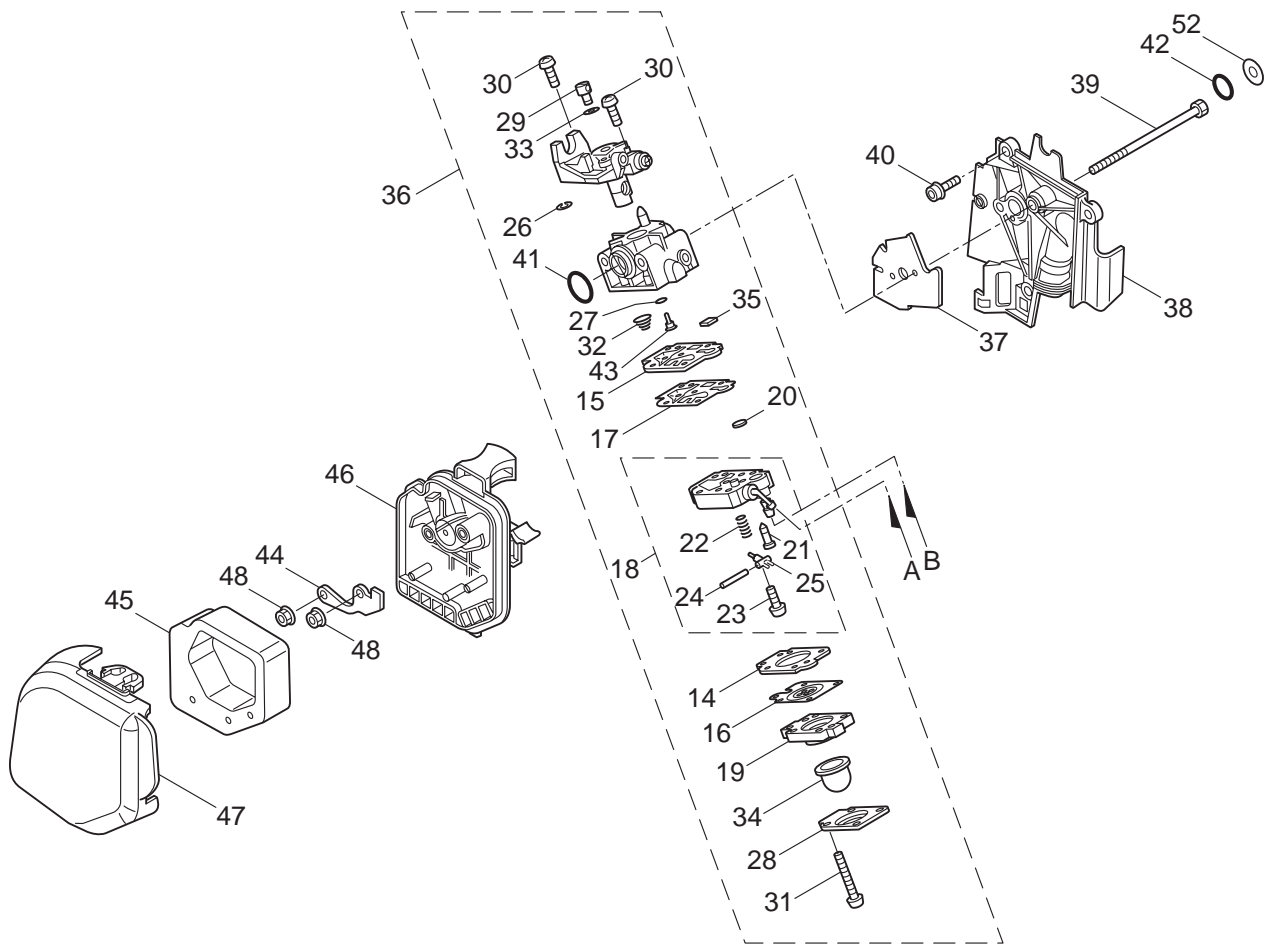

5. MS072EH (MUS)
CARBURETOR

Ref. No.	Part No.	Part Name	Q'ty	Remarks
5-46	640183	Case Comp.,Air Cleaner	1	17220-ZOH-000
5-47	640184	Cover,Air Cleaner	1	17231-ZOH-000
5-48	626244	Nut,Flange	2	5MM 94050-05000
5-49	626784	Grommet,Fuel Tube	1	17504-ZM3-003
5-50	640192	Tank,Fuel	1	17511-ZOH-003
5-51	640193	Rubber,Tank Mounting	3	17533-ZOH-000
5-52	643087	Washer	2	90401-ZOH-000
5-53	640195	Cap Ass'y.,Fuel Tank	1	17620-ZM3-043
5-54	626790	Filter,Fuel	1	17672-ZM3-003
5-55	640196	Tube,Fuel Tank	1	17701-ZOH-003
5-56	640197	Tube,Fuel Return	1	17702-ZOH-003
5-57	626793	Clip,Tube	2	91401-ZM3-003
5-58	640209	Mark,Emblem	1	87521-ZOH-000