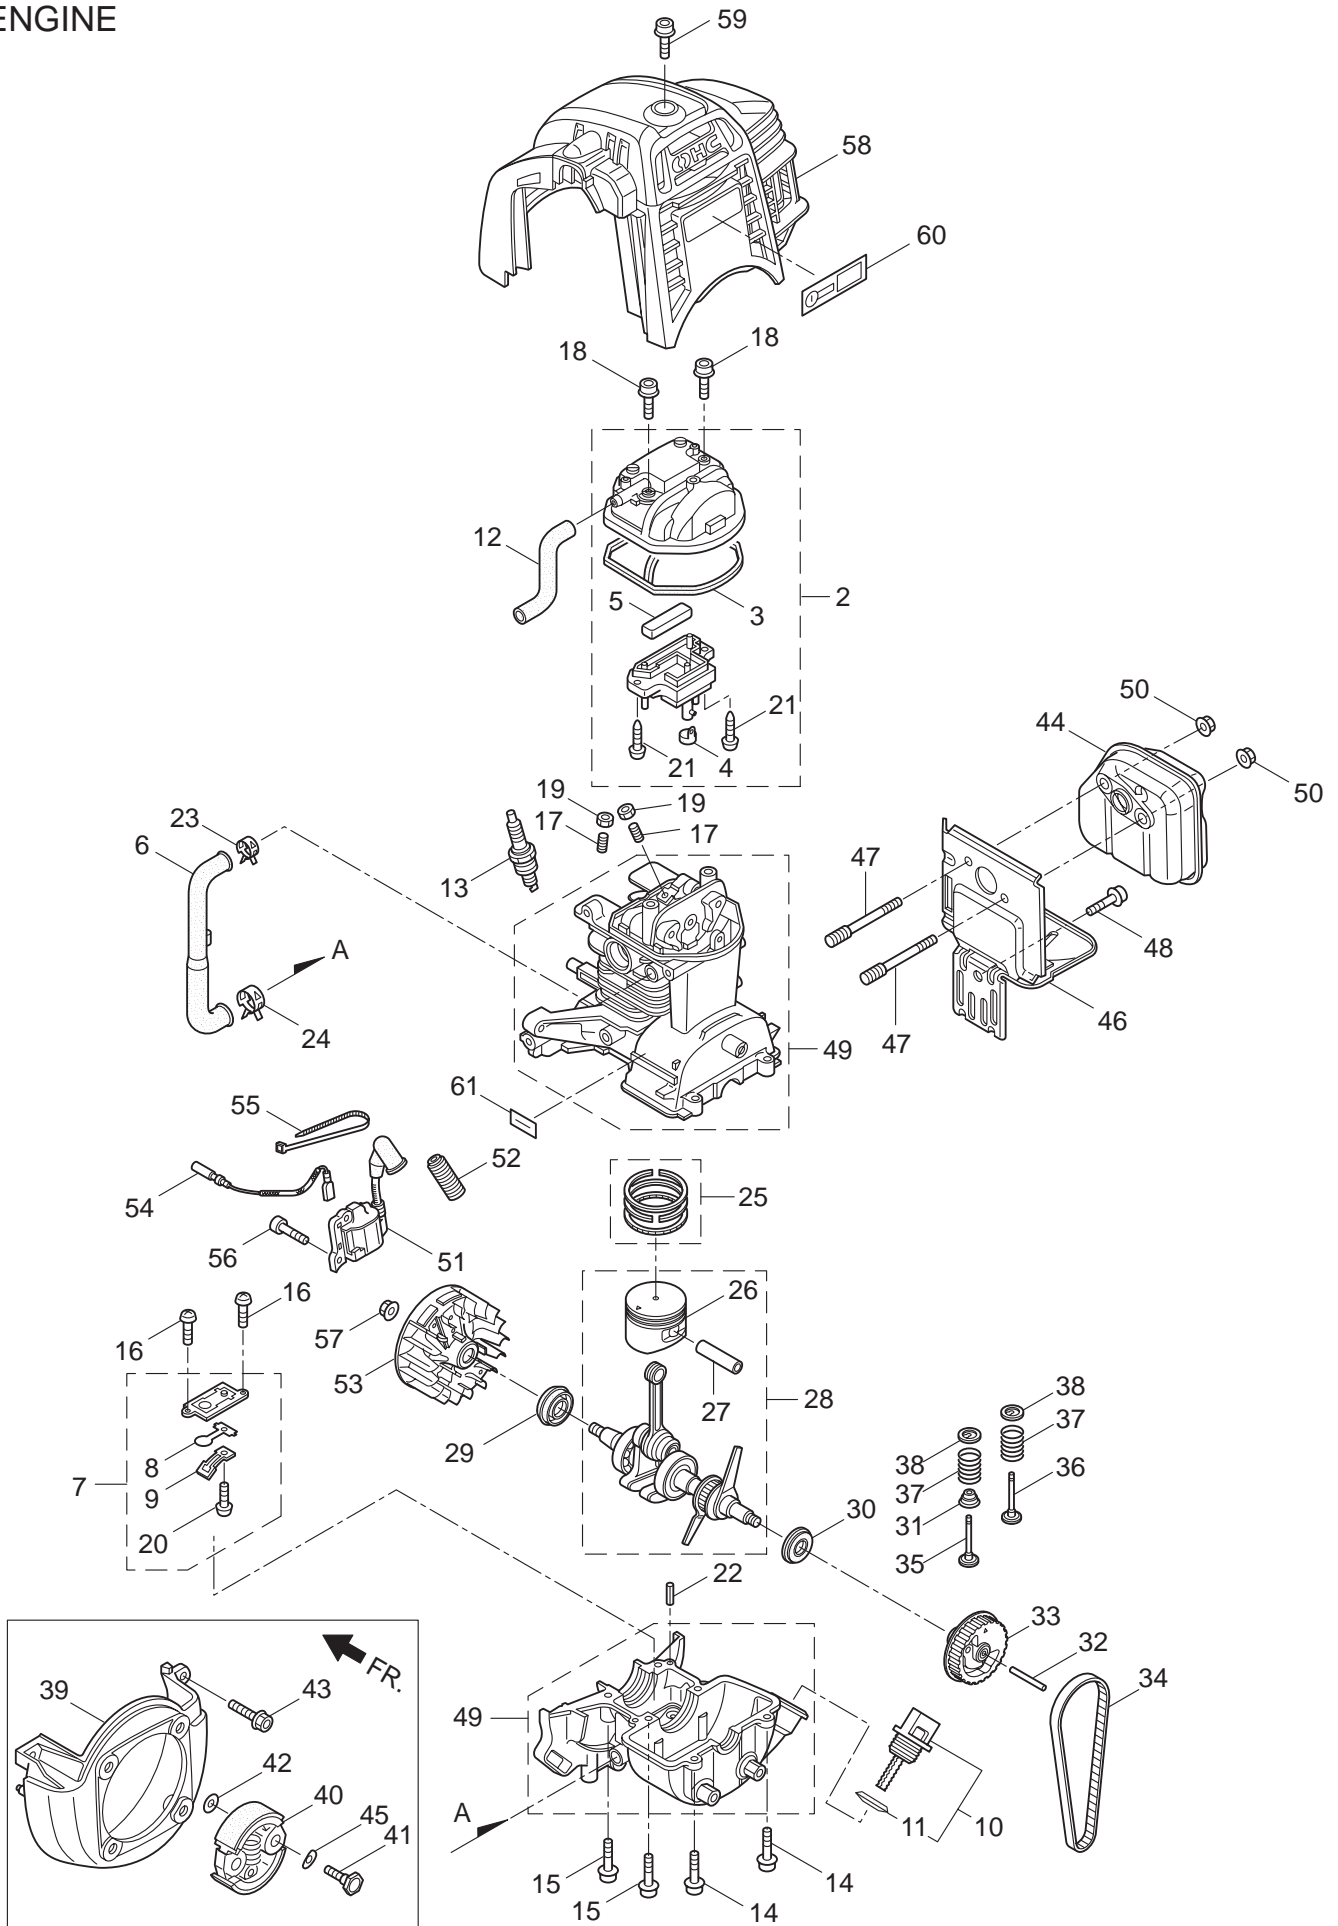

4. MS072EH (MUS) ENGINE

Ref. No.	Part No.	Part Name	Q'ty	Remarks
4-1	125156	Engine	1	GX25(SAM2)
4-2	640126	Cover,Cylinder Head	1	Incl.3-5,21 12310-ZOH-000
4-3	640127	Seal,Head Cover	1	12312-ZOH-300
4-4	640128	Grommet,Head Cover	1	12314-ZOH-300
4-5	640129	Filter,Breather	1	12367-ZOH-000
4-6	640130	Tube,Oil	1	15422-ZOH-000
4-7	640131	Plate Ass'y.,Oil Outlet Valve	1	Incl.8,9,20 15510-ZOH-000
4-8	626671	Valve,Oil Outlet	1	15571-ZM3-003
4-9	640132	Plate Stopper	1	15572-ZOH-000
4-10	640133	Cap Ass'y.,Oil Filler	1	Incl.11 15600-ZF0-003
4-11	626334	Packing,Oil Filler Cap	1	15625-ZE1-003
4-12	647363	Tube,Breather	1	15721-ZOH-800
4-13	640135	Plug,Spark	1	31915-ZOH-003
4-14	640136	Bolt,Socket,5X20	2	90009-ZOH-003
4-15	640137	Bolt,Socket,5X30	4	90010-ZOH-003
4-16	640138	Screw,Pan,4X8	2	90013-ZOH-004
4-17	640139	Screw,Tappet Adjusting	2	90017-ZOH-000
4-18	640140	Bolt,Socket,5X12	2	90019-ZOH-003
4-19	626710	Nut,Tappet Adjusting	2	90206-ZM3-000
4-20	626683	Screw,Pan	1	3x5 93500-030050A
4-21	640141	Screw,Tapping,4X12	2	93901-34320
4-22	640142	Pin,Spring,4X10	1	94305-40102
4-23	640143	Clamp,Tube,D12	1	95002-41200-08
4-24	640144	Clamp,Tube,D13	1	95002-41300-04
4-25	640145	Ring Set,Piston	1	13010-ZOH-000
4-26	640146	Piston	1	13101-ZOH-000
4-27	640147	Pin,Piston	1	13111-ZOH-000
4-28	640148	Crankshaft Comp.	1	Incl.26,27 13310-ZOH-000
4-29	640149	Oil Seal,12X24X5	1	91211-ZOH-003
4-30	640150	Oil Seal,10X20X5	1	91212-ZOH-003
4-31	640151	Seal,Valve Stem	1	12209-ZOH-003
4-32	640152	Roller,4X29.8	1	14126-ZOH-003
4-33	640153	Pulley Comp.,Cam	1	14320-ZOH-000
4-34	640154	Belt,Timing(71ZU6 G-300)	1	14400-ZOH-003
4-35	640155	Valve,IN.	1	14711-ZOH-000
4-36	640156	Valve,EX.	1	14721-ZOH-000
4-37	640157	Spring,Valve	2	14751-ZOH-000
4-38	640158	Retainer,Valve Spring	2	14771-ZOH-000
4-39	640166	Cover,Fan	1	19611-ZOH-000
4-40	649284	Clutch Ass'y	1	22000-ZOH-061
4-41	649285	Bolt,Clutch	2	22253-ZOH-U61
4-42	649286	Washer,Clutch	2	6x15 22254-ZOH-U61
4-43	640136	Bolt,Socket,5X20	3	90009-ZOH-003
4-44	643083	Muffler Comp.	1	18310-ZOH-000
4-45	649287	Wave Washer	2	22256-ZOH-U61