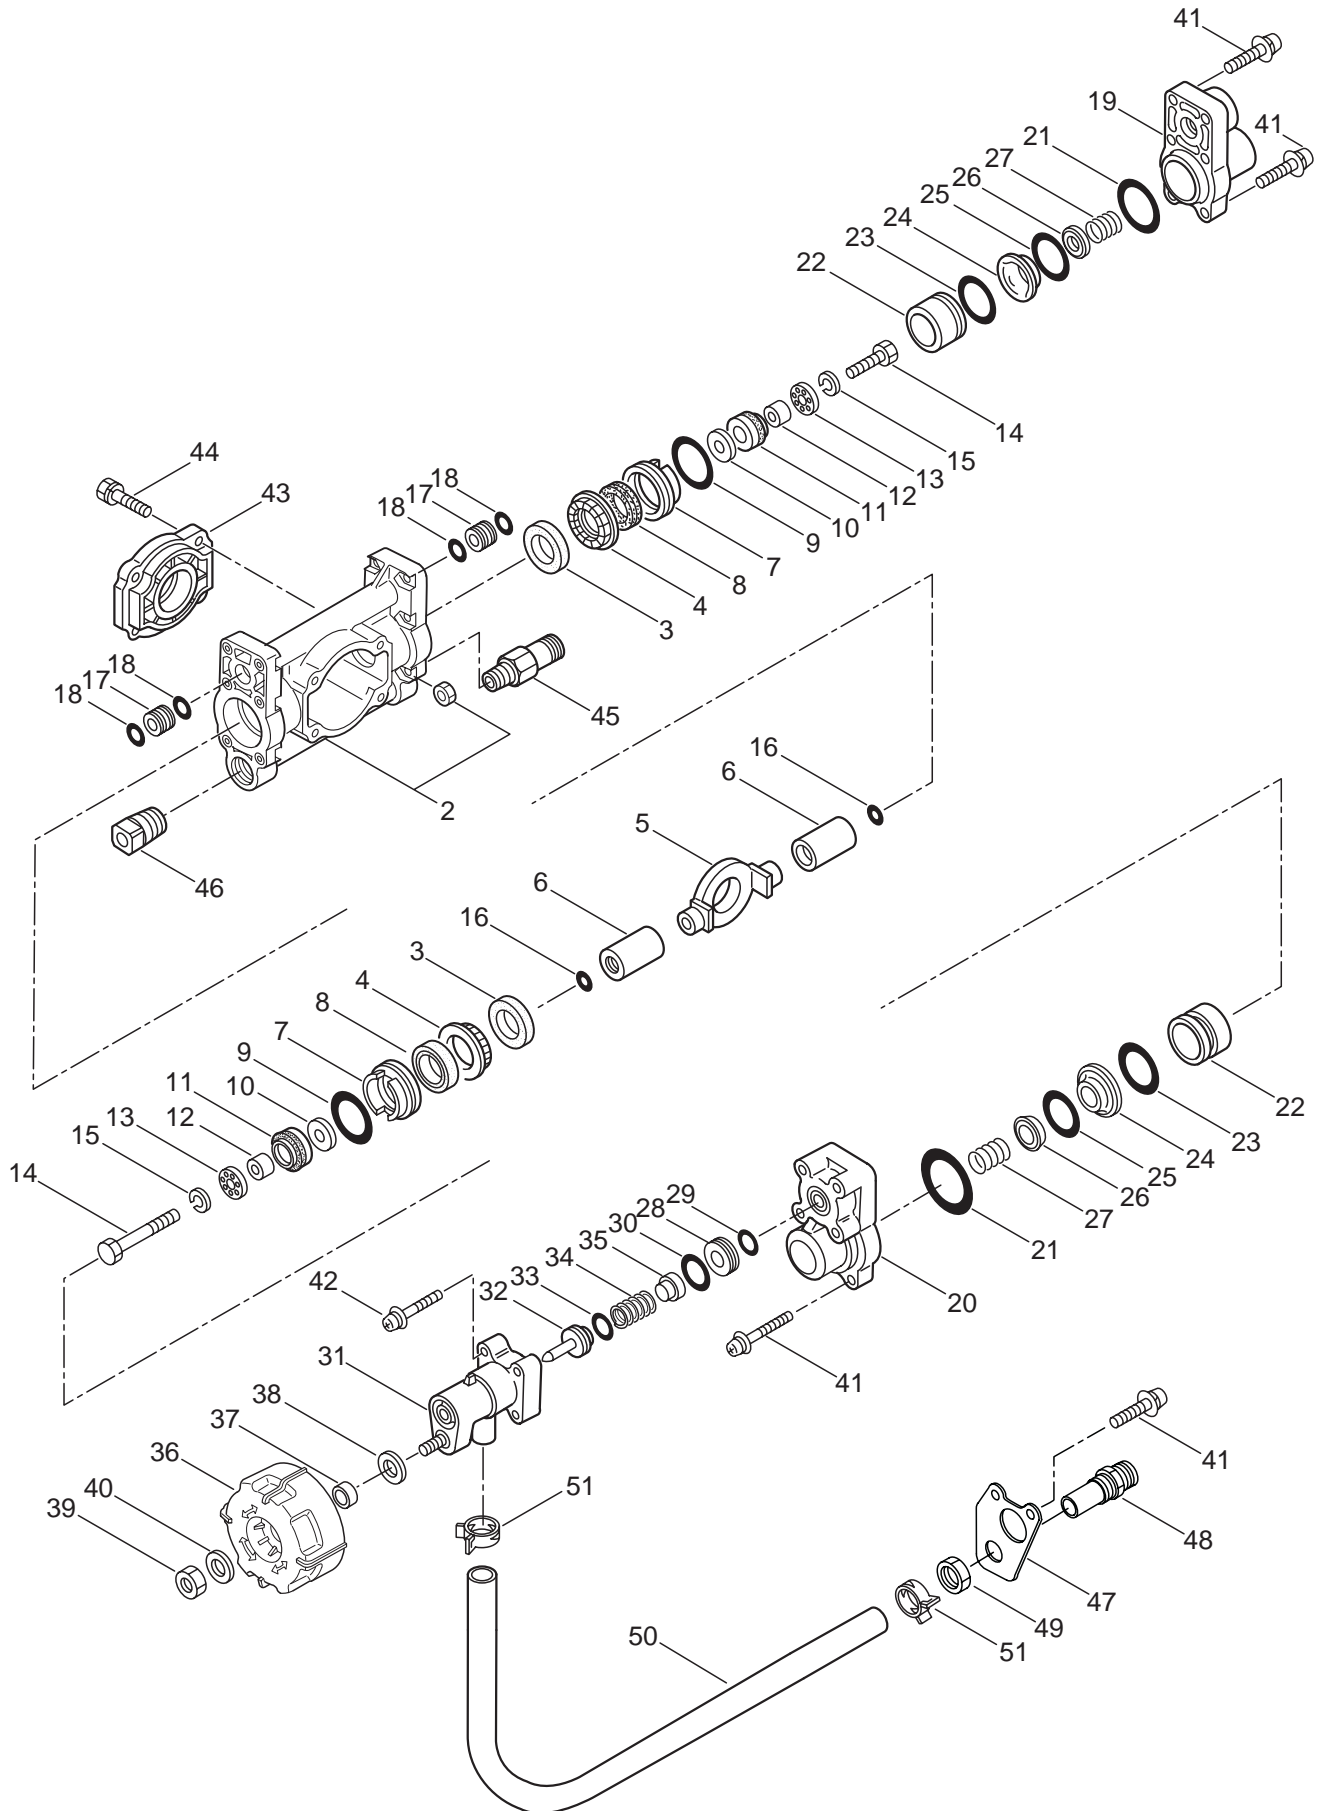

2. MS072EH (MUS)
POWER SPRAYER

Ref. No.	Part No.	Part Name	Q'ty	Remarks
2-46	108460	Plug	1	PT3/8
2-47	103412	Bracket	1	
2-48	103413	Nipple	1	PF1/4
2-49	025604	Nut	1	PF1/4
2-50	103760	Hose	1	10x15x240L
2-51	103033	Band	2	150-05-00