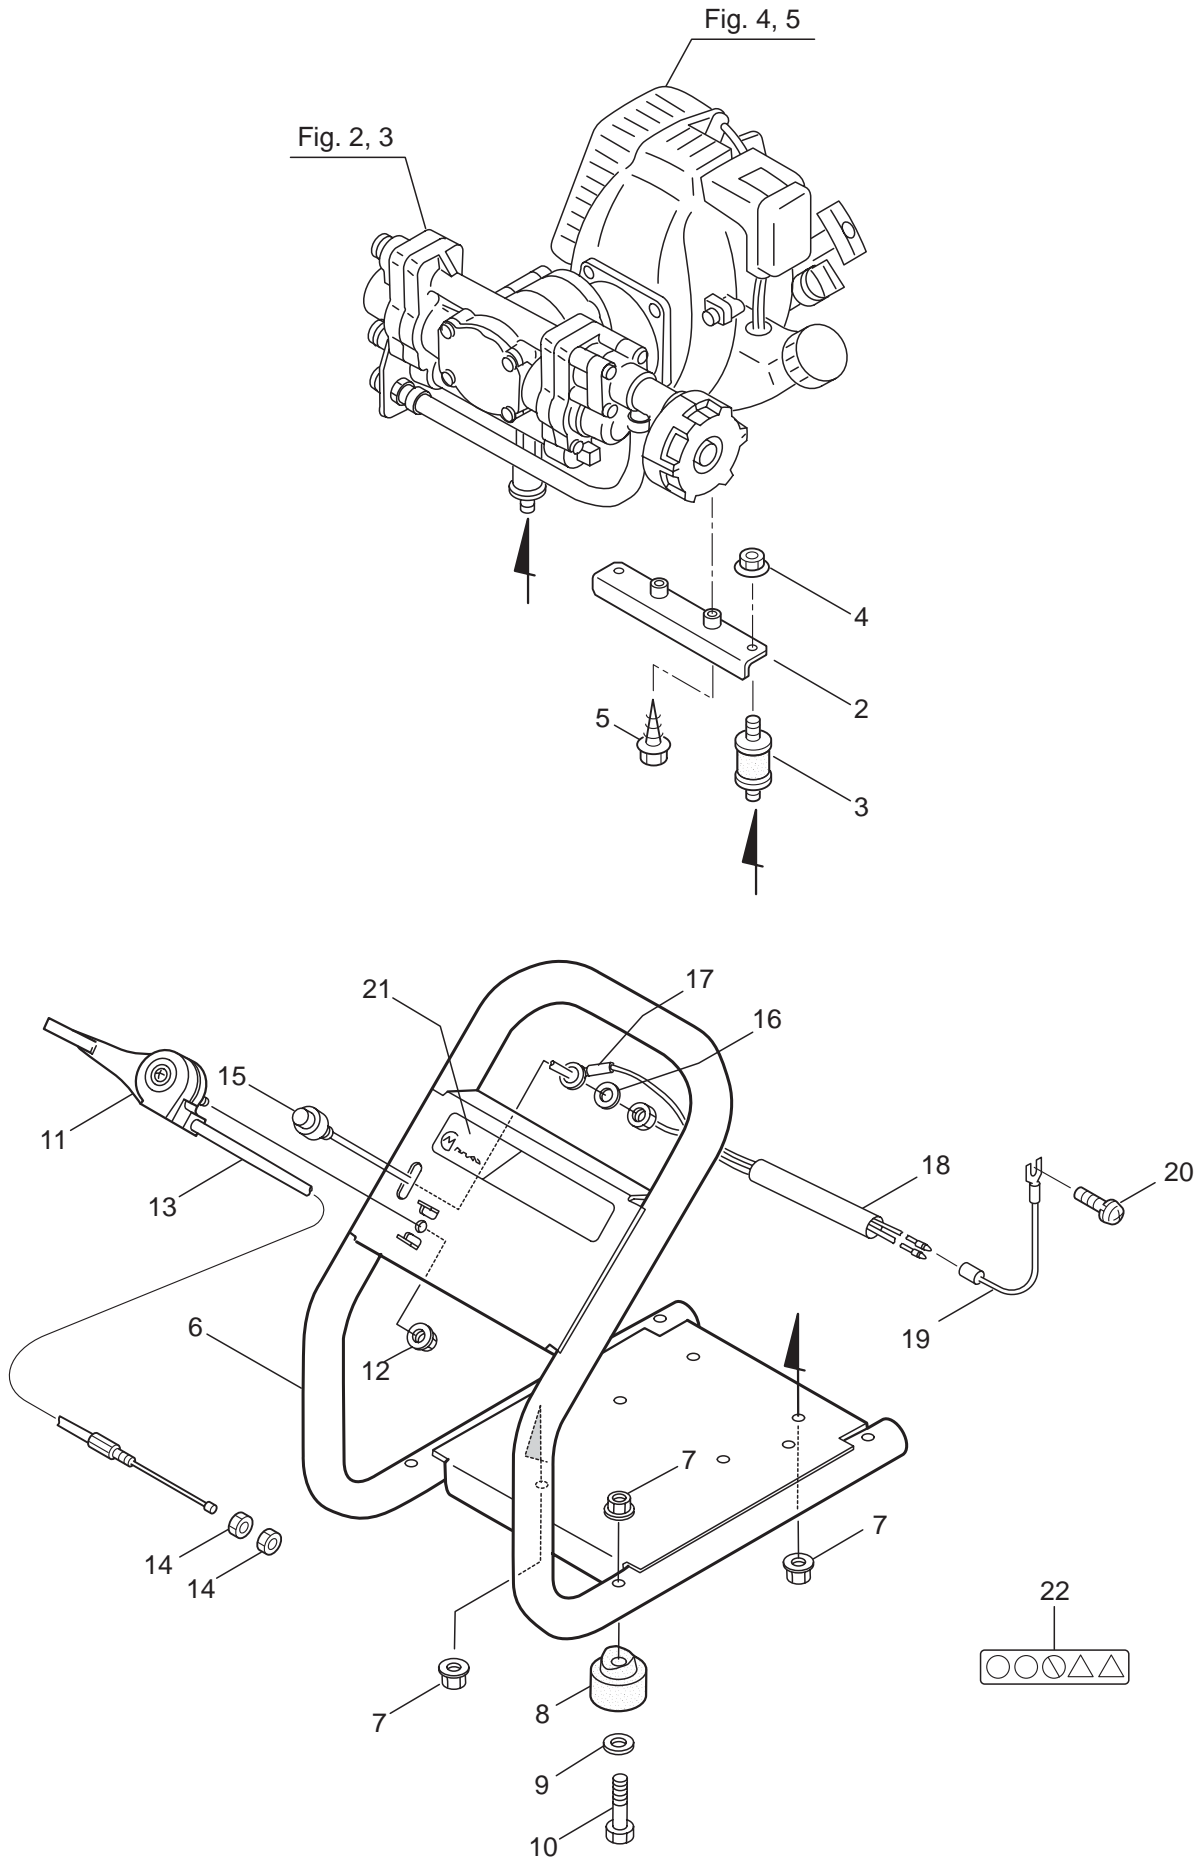

Ref. No.	Part No.	Part Name	Q'ty	Remarks
1-1	354464	MS072EH	1	MUS
1-2	124705	Bracket	1	
1-3	264531	Buffer	2	
1-4	115305	Nut	2	M6
1-5	124448	Tapping Screw	2	M5x20
1-6	122315	Frame	1	
1-7	115305	Nut	3	M6
1-8	100559	Buffer	4	
1-9	019056	Washer	4	6.5X18XT1
1-10	082117	Bolt	4	M6X40X18
1-11	115148	Throttle Lever	1	
1-12	103549	Nut	1	M5
1-13	125023	Throttle Wire	1	
1-14	081032	Nut	2	M6
1-15	119280	Stop Button	1	
1-16	012489	Washer	1	M8
1-17	119281	Earth Cord	1	
1-18	119282	Vinyl Hose	1	8X9X90
1-19	118348	Wire	1	
1-20	092044	Screw	1	M5X8(SMK)
1-21	124044	Label	1	MS072EH(MUS)
1-22	124860	Label	1	CE Couction