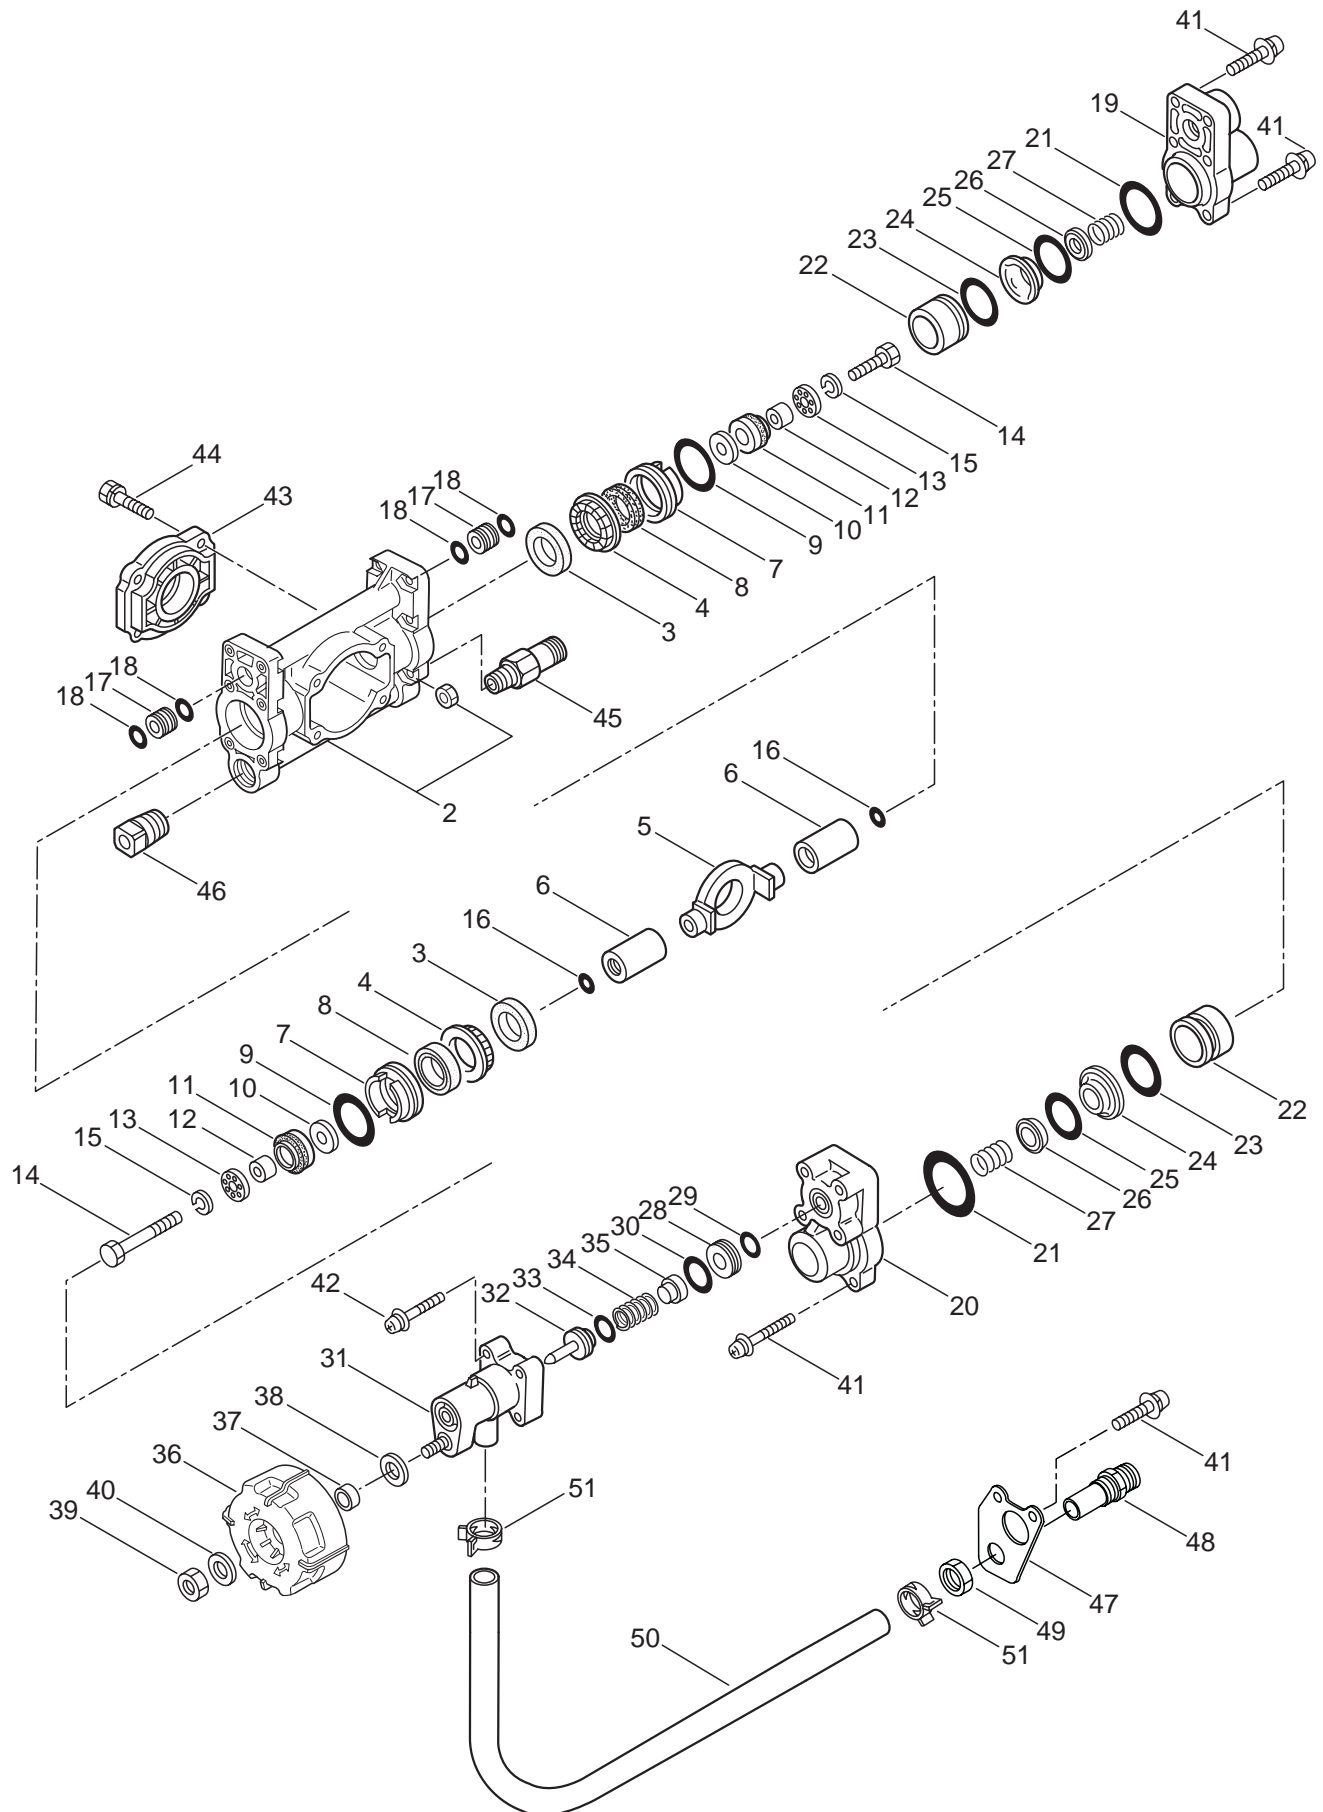

2. MS072EH (MUS)
POWER SPRAYER

Ref. No.	Part No.	Part Name	Q'ty	Remarks
2-1	124864	Pump Ass'y	1	Incl.2-51,3-1 - 3-15
2-2	121831	Crankcase	1	
2-3	102683	Oil Seal	2	G16244
2-4	106190	Collar	2	
2-5	121179	Connecting Rod	1	
2-6	118055	Sleeve	2	15x28.5
2-7	102358	Seal Retainer	2	
2-8	112252	Packing	2	
2-9	013977	O-Ring	2	S26
2-10	043426	Suction Valve Seat	2	5x17x2.8
2-11	100441	Piston Packing	2	20.5
2-12	023357	Suction Valve Collar	2	5x8x10L
2-13	022023	Suction Valve Stopper	2	5x16x3
2-14	118357	Bolt	2	M5x45x22
2-15	015848	Spring Washer	2	M5
2-16	021549	O-Ring	2	P5
2-17	100554	Spacer Pipe	2	6x12x10
2-18	014175	O-Ring	4	P9
2-19	103128	Cylinder Head (A)	1	
2-20	102634	Cylinder Head (B)	1	
2-21	013983	O-Ring	2	S31.5
2-22	103130	Cylinder Pipe	2	20x26x18L
2-23	023172	O-Ring	2	P22
2-24	118018	Valve Seat	2	
2-25	103575	O-Ring	2	23x1.5
2-26	043723	Discharge Valve	2	
2-27	043360	Discharge Valve Spring	2	
2-28	103746	Valve Seat	1	
2-29	011343	O-Ring	1	P10A
2-30	011346	O-Ring	1	P14
2-31	103132	Spring Case	1	
2-32	103758	Spring Retainer	1	
2-33	011682	O-Ring	1	P10
2-34	103759	Compression Coil Spring	1	
2-35	103747	Discharge Valve	1	
2-36	107198	Handle	1	
2-37	103270	Collar	1	8x10x5.3L
2-38	020012	Washer	5	8.5x14xt0.5
2-39	081039	Nut	1	M8
2-40	014065	Washer	1	M8
2-41	121956	Screw	8	M5x32
2-42	816036	Screw	4	M5x60
2-43	118006	Bearing Case	1	
2-44	118085	Bolt	4	M6x55
2-45	125508	Nipple	1	PT3/8xPF3/8