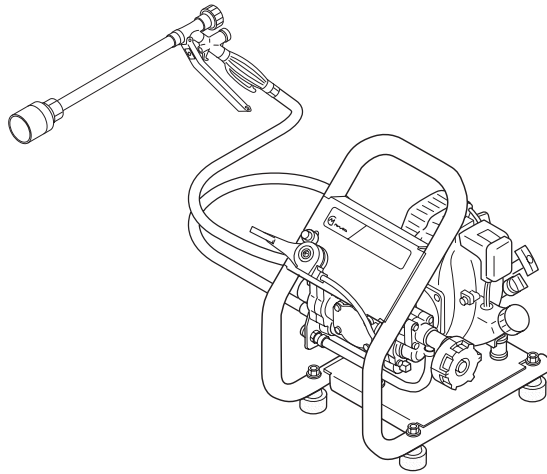

PARTS LIST

MS072EH (MUS)

CONTENTS

1. MAIN BODY	1 ~ 4
2. POWER SPRAYER	5 ~ 8
3. REDUCTION GEAR	9 ~ 10
4. ENGINE	11 ~ 14
5. CARBURETOR	15 ~ 16
6. ACCESSORIES	17 ~ 18

2005. 08.

MARUYAMA

P/N 522079

1. MS072EH (MUS)
MAIN BODY

Ref. No.	Part No.	Part Name	Q'ty	Remarks
1-1	354464	MS072EH	1	MUS
1-2	124705	Bracket	1	
1-3	264531	Buffer	2	
1-4	115305	Nut	2	M6
1-5	124448	Tapping Screw	2	M5x20
1-6	122315	Frame	1	
1-7	115305	Nut	3	M6
1-8	100559	Buffer	4	
1-9	019056	Washer	4	6.5X18XT1
1-10	082117	Bolt	4	M6X40X18
1-11	115148	Throttle Lever	1	
1-12	103549	Nut	1	M5
1-13	125023	Throttle Wire	1	
1-14	081032	Nut	2	M6
1-15	119280	Stop Button	1	
1-16	012489	Washer	1	M8
1-17	119281	Earth Cord	1	
1-18	119282	Vinyl Hose	1	8X9X90
1-19	118348	Wire	1	
1-20	092044	Screw	1	M5X8(SMK)
1-21	124044	Label	1	MS072EH(MUS)
1-22	124860	Label	1	CE Couction