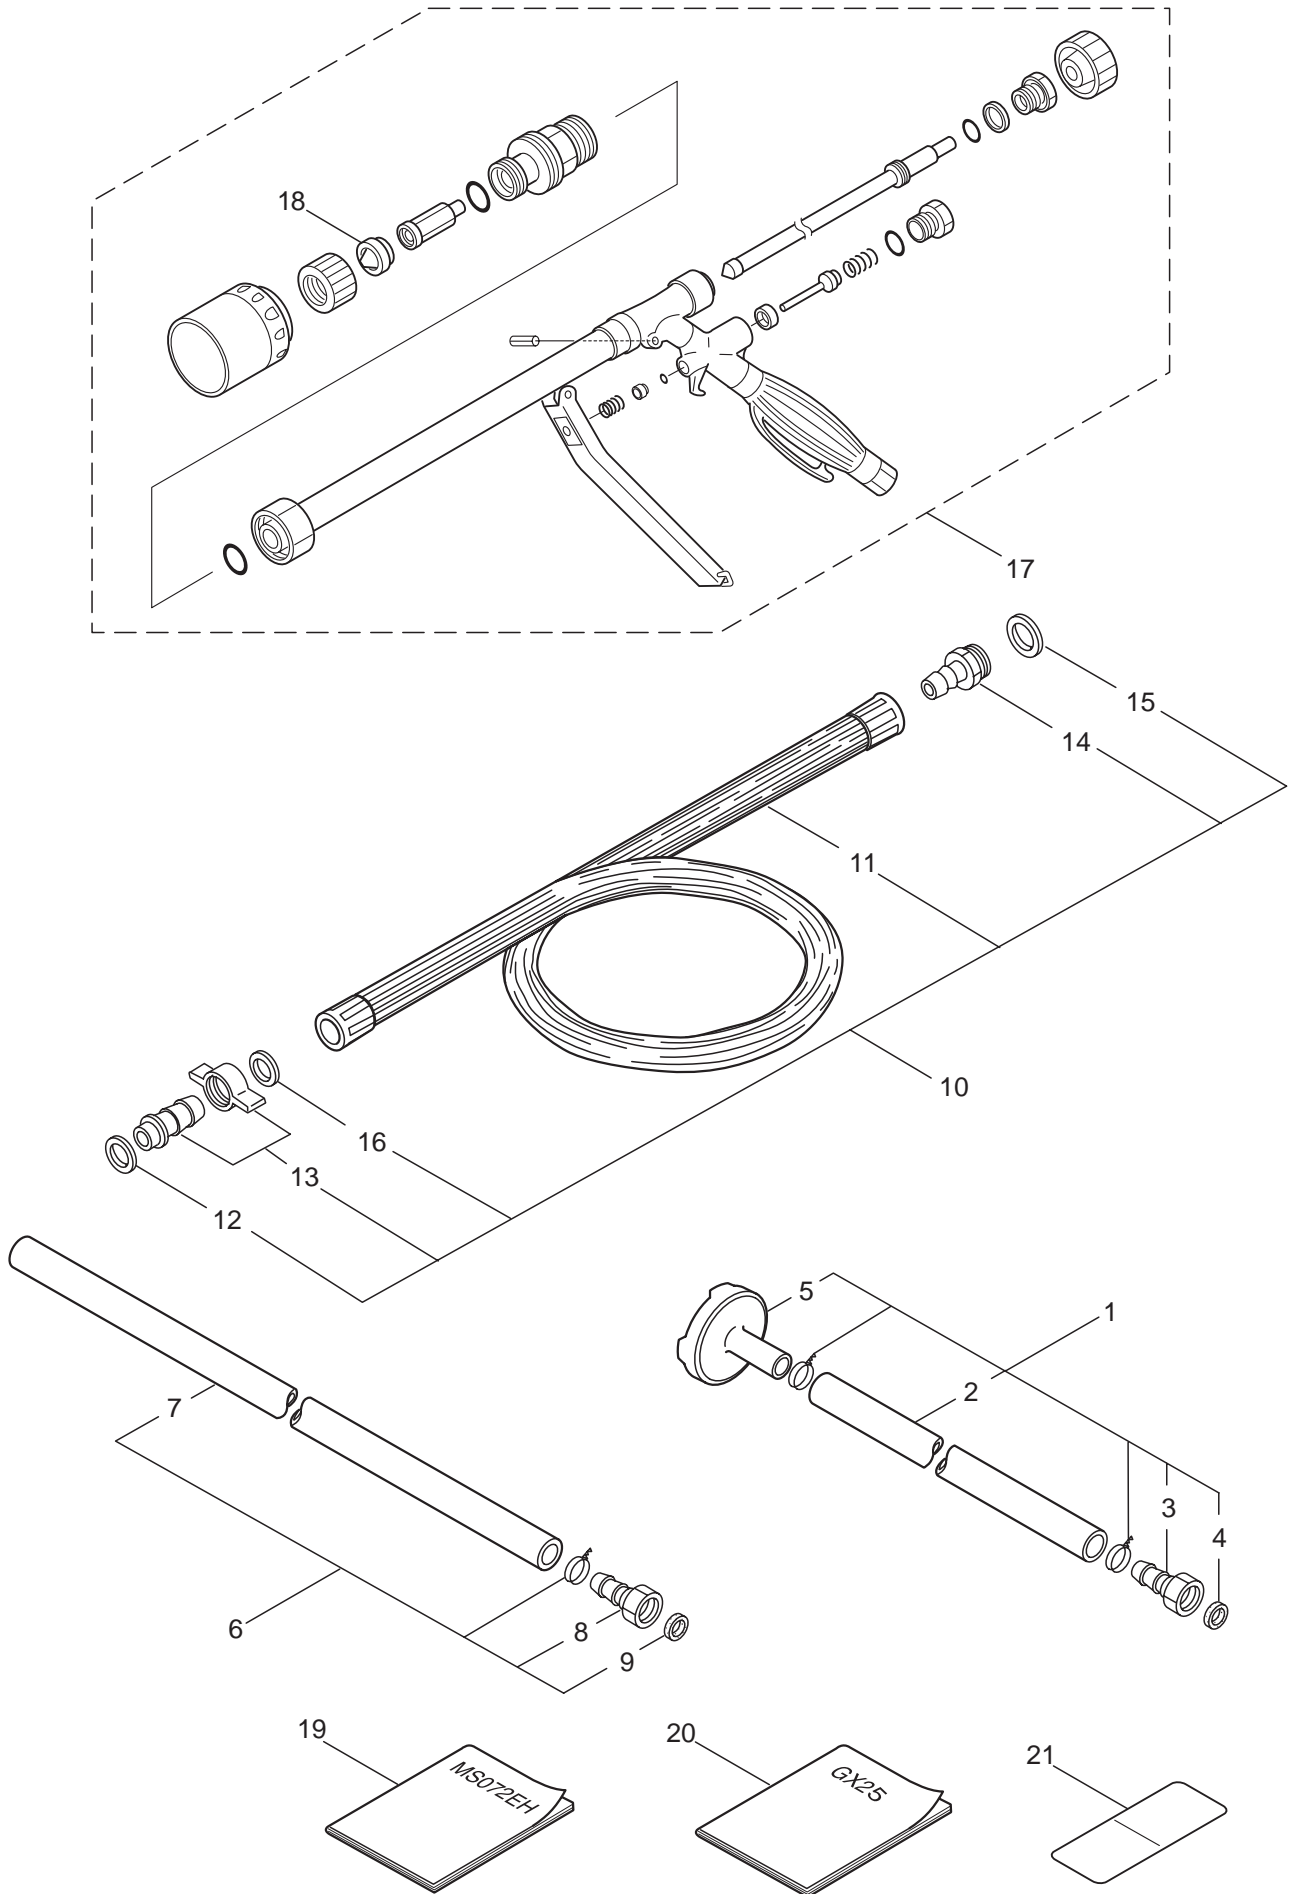

6. MS072EH (MUS)
ACCESSORIES

Ref. No.	Part No.	Part Name	Q'ty	Remarks
6-1	103790	Suction Hose Ass'y	1	Incl. 2-5
6-2	103791	Vinyl Hose	1	10X15X2500
6-3	098013	Hose Coupling	1	PF3/8
6-4	023330	Packing	1	9.5X15XT1.5
6-5	029548	Strainer	1	
6-6	103792	Spill Hose Ass'y	1	Incl. 7-9
6-7	103793	Vinyl Hose	1	8X12X2500
6-8	098035	Hose Coupling	1	PF1/4
6-9	023329	Packing	1	6.5X11.5XT1.5
6-10	025626	Hose Ass'y	1	Incl. 11-16
6-11	019476	Hose	1	7.5X20M
6-12	023329	Packing	1	6.5X11.5XT1.5
6-13	098057	Hose Coupling	1	PF1/4
6-14	023297	Hose Coupling	1	PF1/4
6-15	023320	Packing	1	11.5X16XT1.5
6-16	019031	Washer	1	10.5X16XT1
6-17	120403	Nozzle Ass'y	1	Incl. 18 Universal Nozzle 20A
6-18	120404	Orifice Disk	1	NN-20-16
6-19	125157	Instruction Manual	1	MS072EH(MUS)
6-20	125158	Instruction Manual	1	Engine
6-21	216007	Warranty Card	1