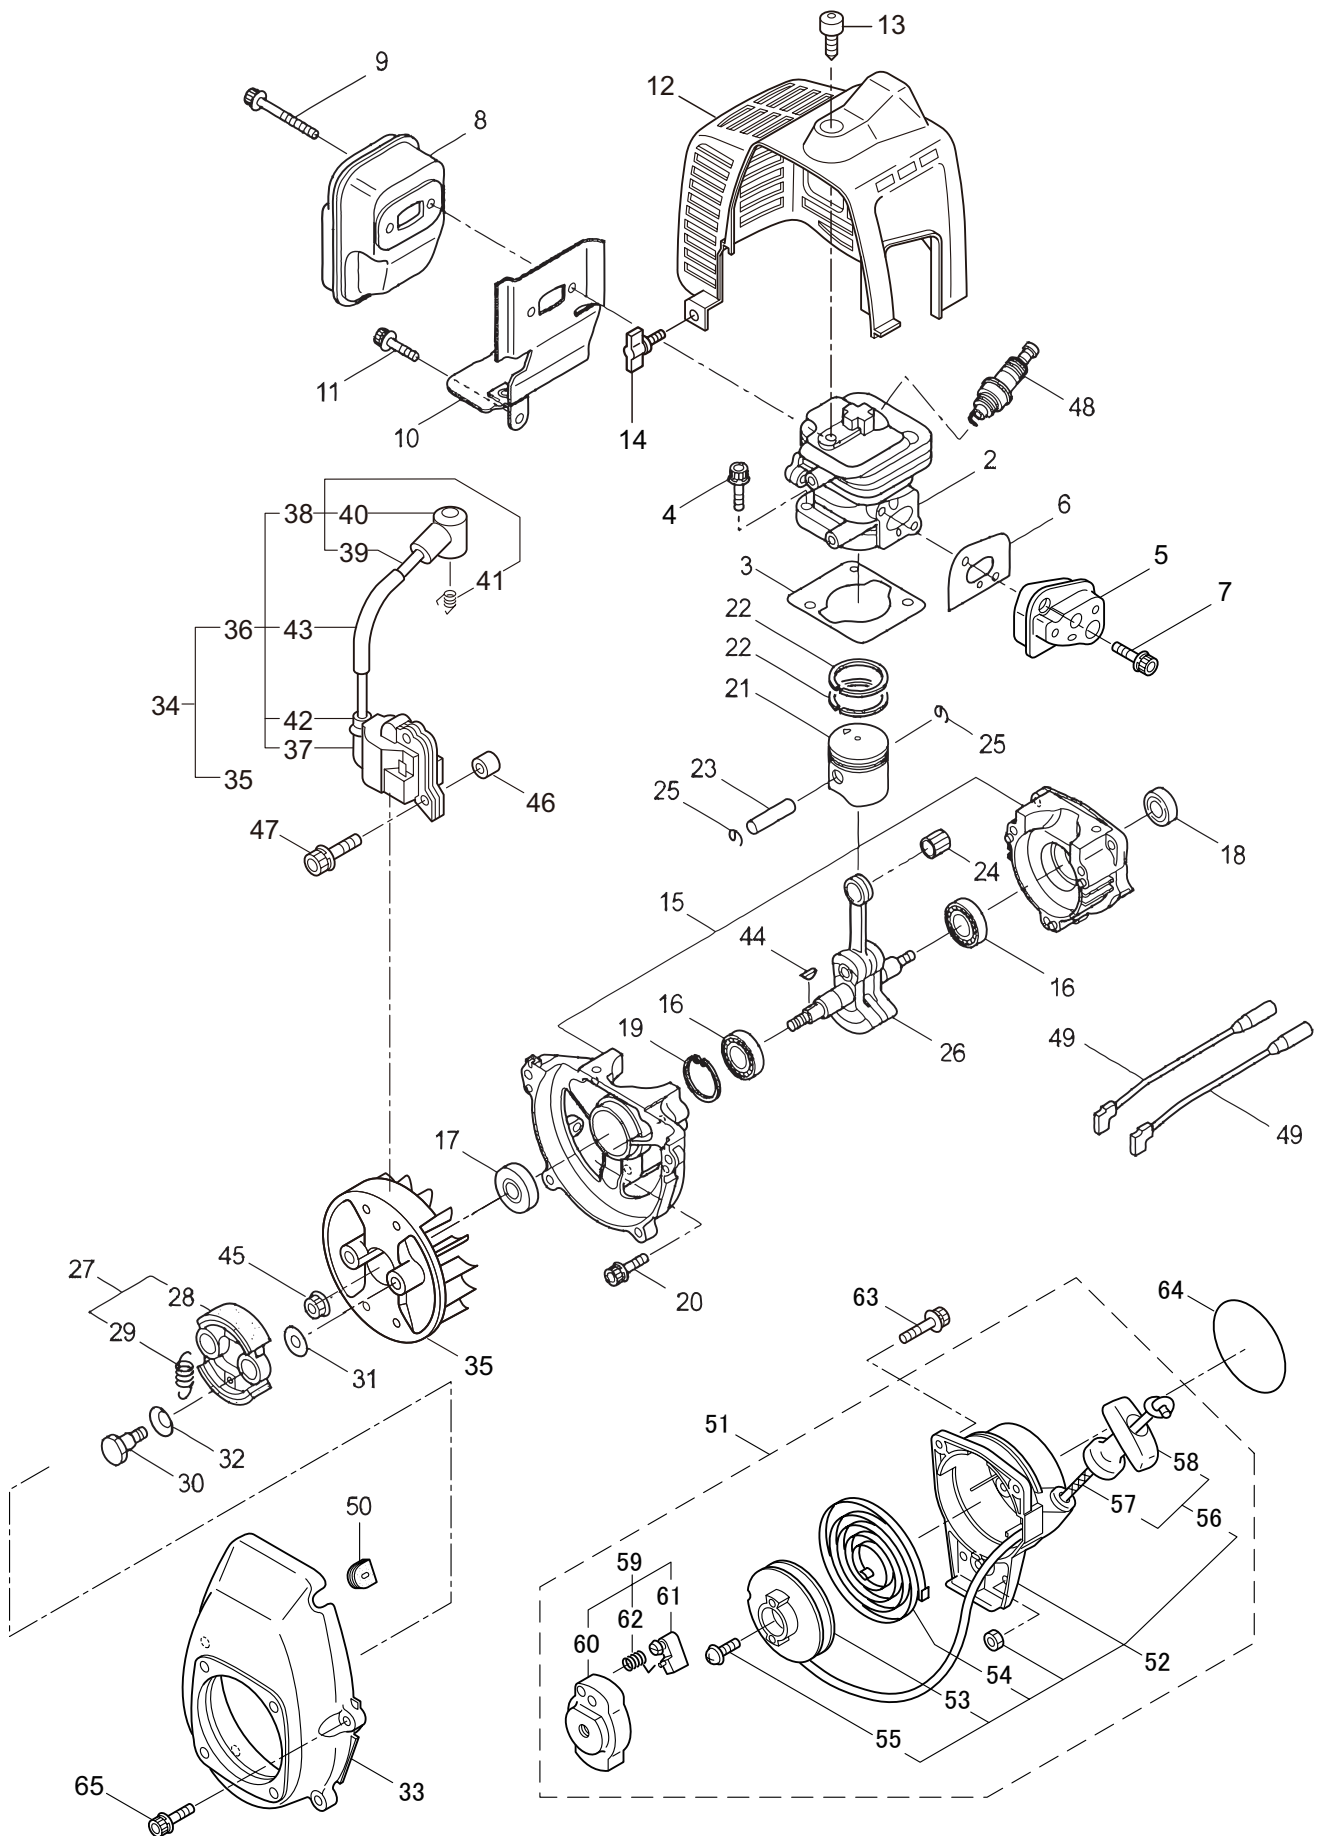

2. MS070-T ENGINE

Ref. No.	Part No.	Part Name	Q'ty	Remarks
2-1	858876	Engine	1	BE230PTH/02
2-2	266249	Cylinder	1	New gasket required
2-3	283420	Gasket	1	
2-4	267290	Cap Screw	2	M5x20
2-5	265802	Insulator	1	New gasket required
2-6	267049	Gasket	1	
2-7	265924	Cap Screw	2	M5x25
2-8	267466	Muffler Comp.	1	
2-9	266264	Cap Screw	2	M5x50
2-10	267189	Gasket Comp.	1	
2-11	261607	Cap Screw	1	M5x16
2-12	267550	Top Cover	1	
2-13	286349	Knob	1	
2-14	281438	Knob	1	
2-15	267063	Crankcase	1	
2-16	280488	Bearing	2	PPL 6001
2-17	261492	Oil Seal	1	ISCD12287
2-18	261386	Oil Seal	1	ISCD12227
2-19	055185	Snap Ring	1	#28
2-20	261612	Cap Screw	3	M5x30
2-21	281300	Piston	1	
2-22	264891	Piston Ring	2	(2)required
2-23	261036	Piston Pin	1	
2-24	263957	Bearing, Needle	1	KTV81112EG01 B2
2-25	261576	Clip,Piston	2	
2-26	267193	Crankshaft/Conn.Rod Ass'y	1	
2-27	264887	Clutch Ass'y	1	Incl.28,29
2-28	264888	Clutch Shoe	2	(2)required
2-29	264889	Spring,Clutch	1	
2-30	264505	Bolt	2	
2-31	261189	Washer	2	6x16.5xt1.2
2-32	261777	Wave Washer	2	
2-33	268801	Fan Cover	1	
2-34	269516	Magneto Ass'y	1	Incl.35-43
2-35	261356	Rotor/Fan	1	
2-36	269512	Ignition Coil Ass'y	1	Incl.37-43
2-37	269513	Coil	1	
2-38	267403	Spark Plug Wire Ass'y	1	Incl.39-41
2-39	267404	Spark Plug Wire	1	
2-40	261074	Plug Boot	1	
2-41	261075	Connector	1	
2-42	261072	Cap	1	
2-43	269418	Insulator	1	
2-44	261076	Woodruff Key	1	3x10
2-45	261417	Nut,Rotor	1	M8