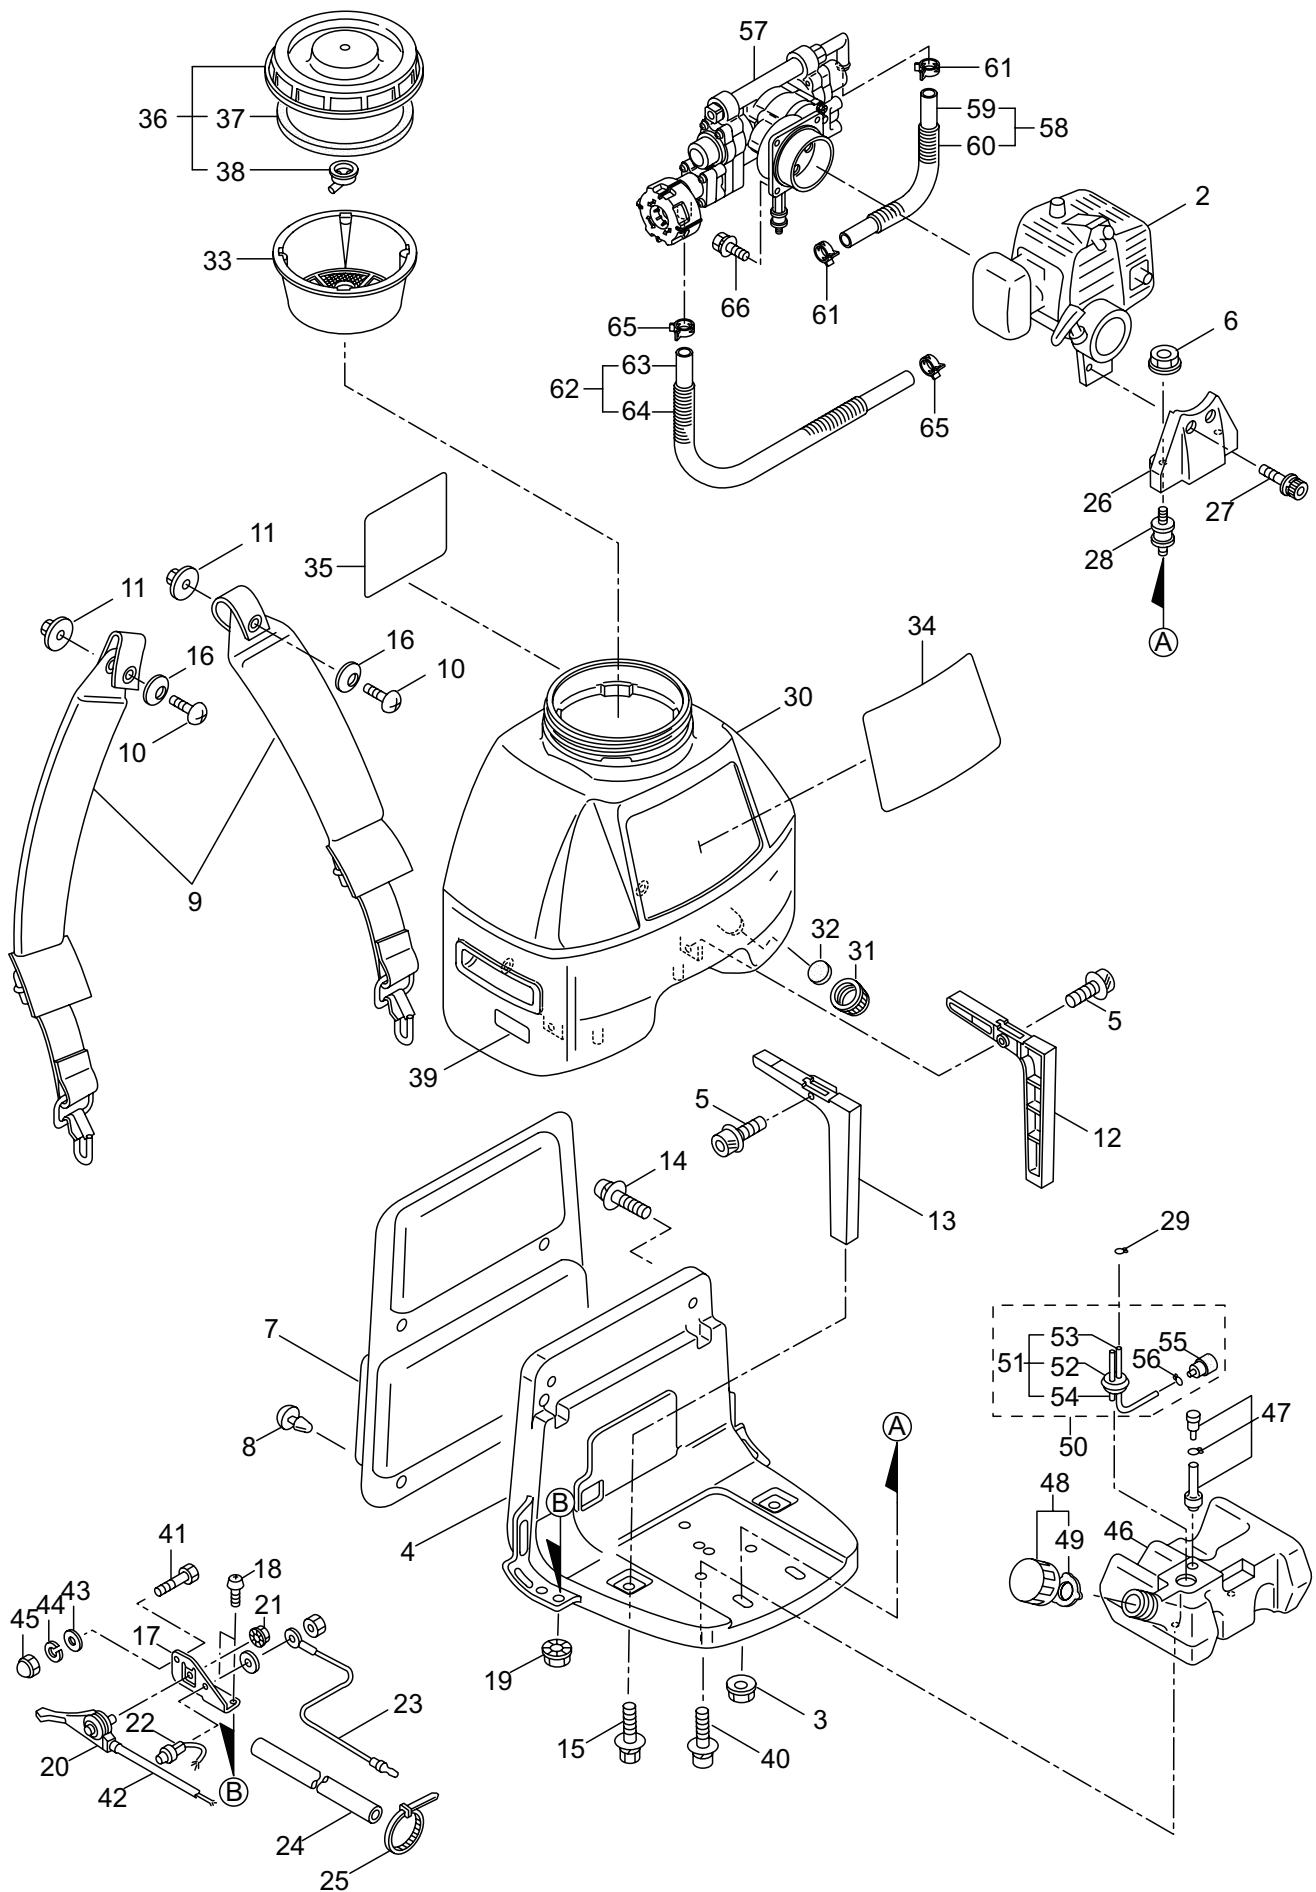

PARTS LIST

MS070-T

CONTENTS

1. MAIN BODY	1 ~ 4
2. ENGINE	5 ~ 8
3. CARBURETOR	9 ~ 10
4. ACCESSORIES	11 ~ 12

2014. 09.

MARUYAMA

P/N 523913

1. MS070-T
MAIN BODY

Ref. No.	Part No.	Part Name	Q'ty	Remarks
1-1	366518	MS070-T	1	
1-2	858876	Engine	1	BE230PTH/02
1-3	127228	Nut	3	M6
1-4	566119	Base	1	
1-5	131025	Cushion Pad	1	
1-6	123952	Cap Screw	2	M6x14
1-7	081030	Nut	2	M6
1-8	100749	Fastener	6	#7
1-9	566152	Knapsack Band Ass'y	1	
1-10	127221	Screw	2	M6x16
1-11	127237	Nut	2	M6
1-12	118002	Stay (R)	1	
1-13	118004	Stay (L)	1	
1-14	127238	Screw	2	M6x13
1-15	127233	Bolt	2	M6x16
1-16	127224	Washer	2	6x23xt1.6
1-17	566143	Stay	1	
1-18	081415	Screw	2	M5x16
1-19	127226	Nut	2	M5
1-20	115148	Throttle Lever	1	
1-21	127226	Nut	1	M5
1-22	114895	Stop Button	1	
1-23	114896	Ground Wire	1	
1-24	114901	Vinyl Hose	1	8x9x220L
1-25	685048	Band	1	CV-150B
1-26	264529	Bracket	1	
1-27	261607	Cap Screw	2	M5x16
1-28	109246	Buffer	2	
1-29	563014	Clip	1	
1-30	566117	Chemical Tank	1	
1-31	124250	Cap	1	
1-32	029299	Packing	1	36xt3.0
1-33	131153	Strainer	1	
1-34	563076	Label	1	MS070
1-35	563054	Label	1	
1-36	131591	Cap, Chemical Tank	1	Incl.37,38
1-37	022362	Packing	1	
1-38	022363	Inner Cap	1	
1-39	566106	Label	1	Caution
1-40	125561	Screw	2	M5x14
1-41	127220	Bolt	1	M6x12
1-42	121616	Throttle Cable	1	
1-43	126572	Washer	2	M6
1-44	126568	Spring Washer	1	M6
1-45	089750	Nut	1	M6

1. MS070-T
MAIN BODY

Ref. No.	Part No.	Part Name	Q'ty	Remarks
1-46	121626	Fuel Tank	1	
1-47	289352	Breather Ass'y	1	
1-48	261584	Fuel Tank Cap Ass'y	1	Incl.49
1-49	261105	Gasket	1	
1-50	289767		1	
1-51	289768		1	
1-52	288192	Grommet	1	
1-53	563016	Fuel Pipe	1	3x5x160
1-54	288194	Return Pipe	1	3x6x85
1-55	264653	Filter Ass'y	1	
1-56	563014	Clip	1	
1-57	563075	Pump Ass'y	1	
1-58	118358	Hose Ass'y	1	Incl.59,60
1-59	118359	Hose	1	10x15x390L
1-60	118337	Tube	1	15x19.5x180L
1-61	566167	Band	2	
1-62	118360	Hose Ass'y	1	Incl.63,64
1-63	118361	Hose	1	10x15x350L
1-64	118337	Tube	1	15x19.5x180L
1-65	566167	Band	2	
1-66	092548	Bolt	4	M5x15