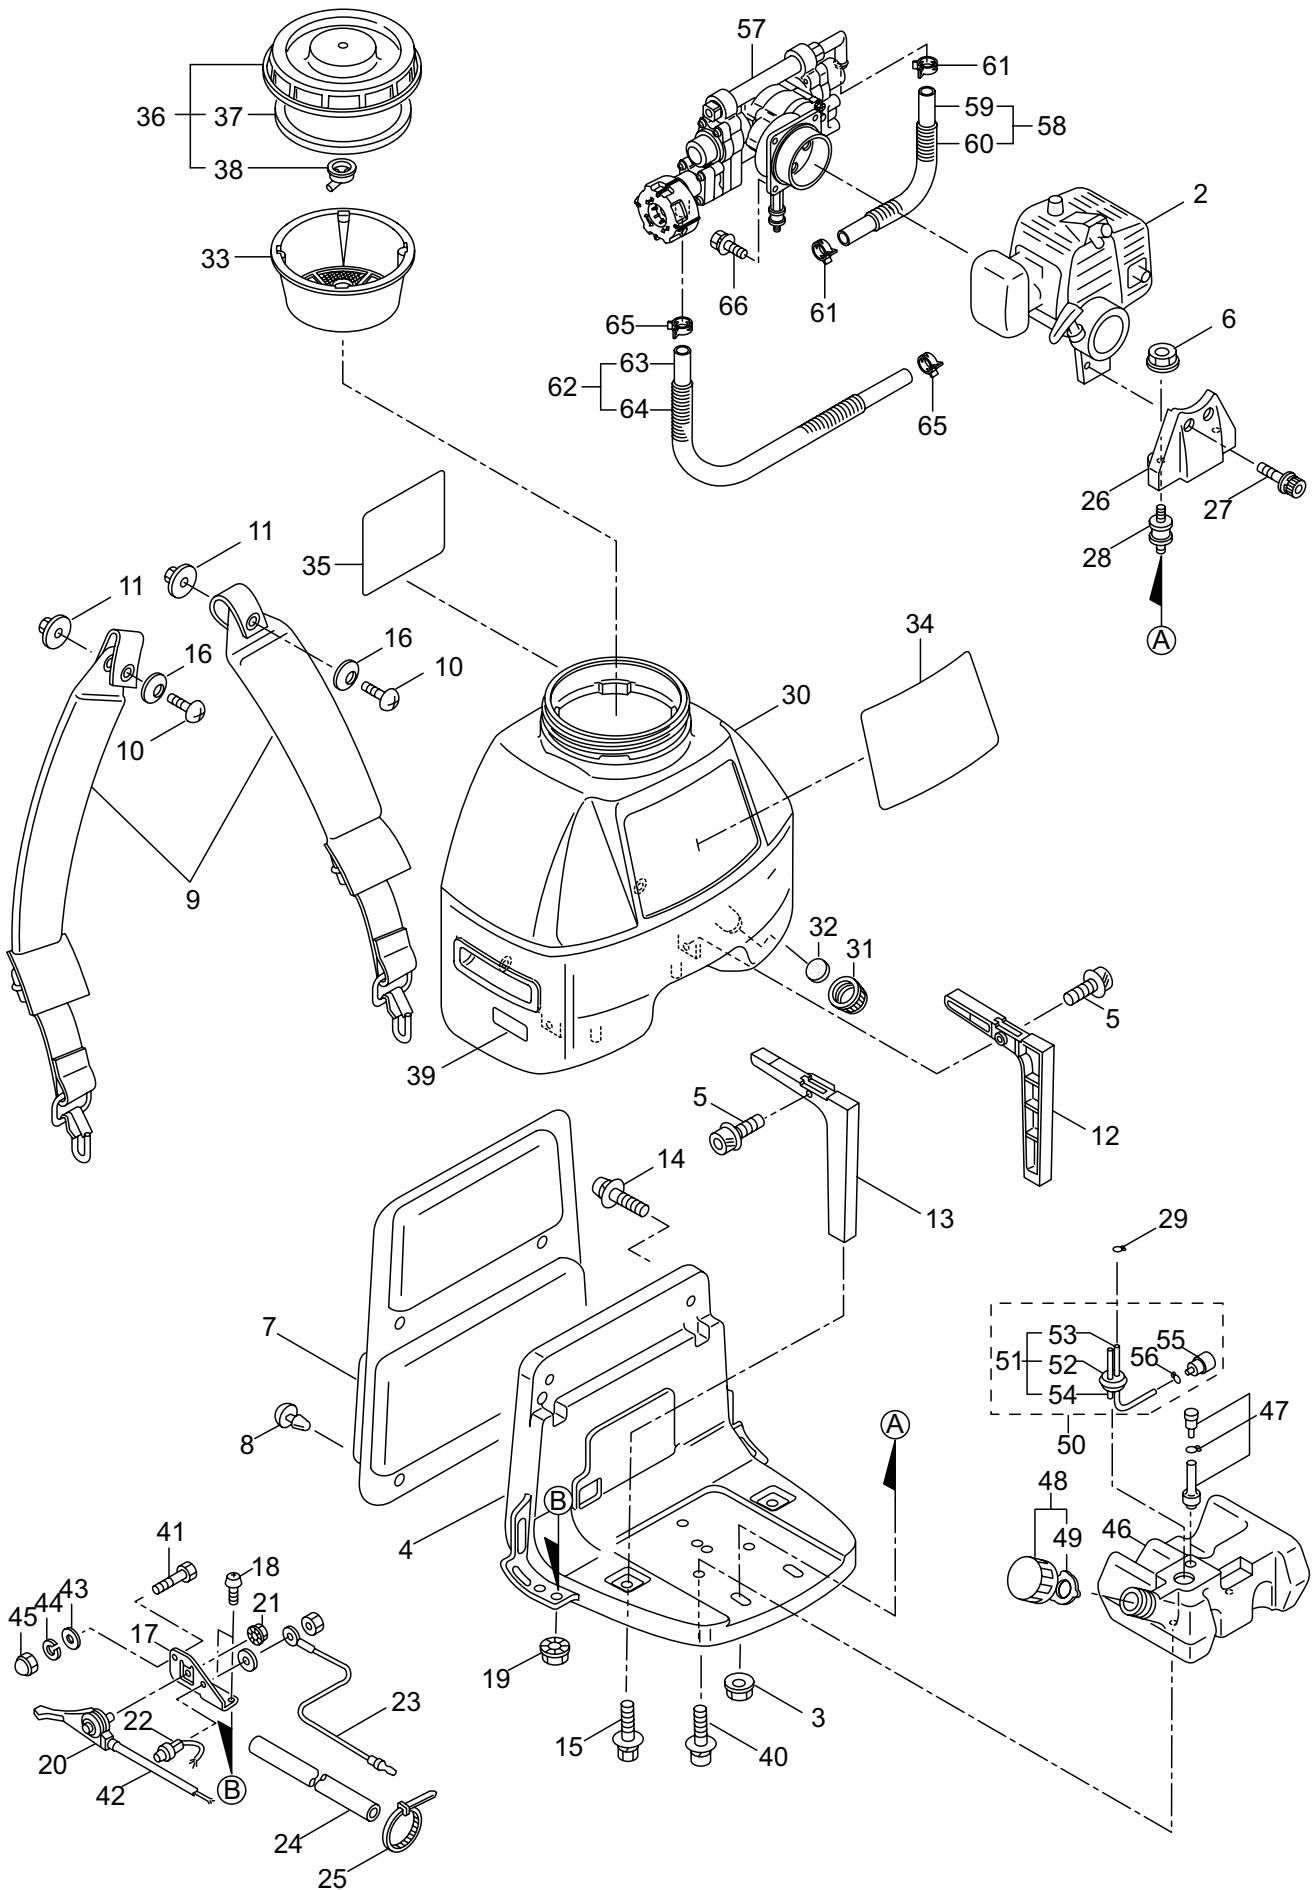

PARTS LIST

MS070-T

CONTENTS

1. MAIN BODY	1 ~ 4
2. ENGINE	5 ~ 8
3. CARBURETOR	9 ~ 10
4. ACCESSORIES	11 ~ 12

2014. 09.

MARUYAMA

P/N 523913

1. MS070-T
MAIN BODY

Ref. No.	Part No.	Part Name	Q'ty	Remarks
1-1	366518	MS070-T	1	
1-2	858876	Engine	1	BE230PTH/02
1-3	127228	Nut	3	M6
1-4	566119	Base	1	
1-5	131025	Cushion Pad	1	
1-6	123952	Cap Screw	2	M6x14
1-7	081030	Nut	2	M6
1-8	100749	Fastener	6	#7
1-9	566152	Knapsack Band Ass'y	1	
1-10	127221	Screw	2	M6x16
1-11	127237	Nut	2	M6
1-12	118002	Stay (R)	1	
1-13	118004	Stay (L)	1	
1-14	127238	Screw	2	M6x13
1-15	127233	Bolt	2	M6x16
1-16	127224	Washer	2	6x23xt1.6
1-17	566143	Stay	1	
1-18	081415	Screw	2	M5x16
1-19	127226	Nut	2	M5
1-20	115148	Throttle Lever	1	
1-21	127226	Nut	1	M5
1-22	114895	Stop Button	1	
1-23	114896	Ground Wire	1	
1-24	114901	Vinyl Hose	1	8x9x220L
1-25	685048	Band	1	CV-150B
1-26	264529	Bracket	1	
1-27	261607	Cap Screw	2	M5x16
1-28	109246	Buffer	2	
1-29	563014	Clip	1	
1-30	566117	Chemical Tank	1	
1-31	124250	Cap	1	
1-32	029299	Packing	1	36xt3.0
1-33	131153	Strainer	1	
1-34	563076	Label	1	MS070
1-35	563054	Label	1	
1-36	131591	Cap, Chemical Tank	1	Incl.37,38
1-37	022362	Packing	1	
1-38	022363	Inner Cap	1	
1-39	566106	Label	1	Caution
1-40	125561	Screw	2	M5x14
1-41	127220	Bolt	1	M6x12
1-42	121616	Throttle Cable	1	
1-43	126572	Washer	2	M6
1-44	126568	Spring Washer	1	M6
1-45	089750	Nut	1	M6

1. MS070-T
MAIN BODY

Ref. No.	Part No.	Part Name	Q'ty	Remarks
1-46	121626	Fuel Tank	1	
1-47	289352	Breather Ass'y	1	
1-48	261584	Fuel Tank Cap Ass'y	1	Incl.49
1-49	261105	Gasket	1	
1-50	289767		1	
1-51	289768		1	
1-52	288192	Grommet	1	
1-53	563016	Fuel Pipe	1	3x5x160
1-54	288194	Return Pipe	1	3x6x85
1-55	264653	Filter Ass'y	1	
1-56	563014	Clip	1	
1-57	563075	Pump Ass'y	1	
1-58	118358	Hose Ass'y	1	Incl.59,60
1-59	118359	Hose	1	10x15x390L
1-60	118337	Tube	1	15x19.5x180L
1-61	566167	Band	2	
1-62	118360	Hose Ass'y	1	Incl.63,64
1-63	118361	Hose	1	10x15x350L
1-64	118337	Tube	1	15x19.5x180L
1-65	566167	Band	2	
1-66	092548	Bolt	4	M5x15