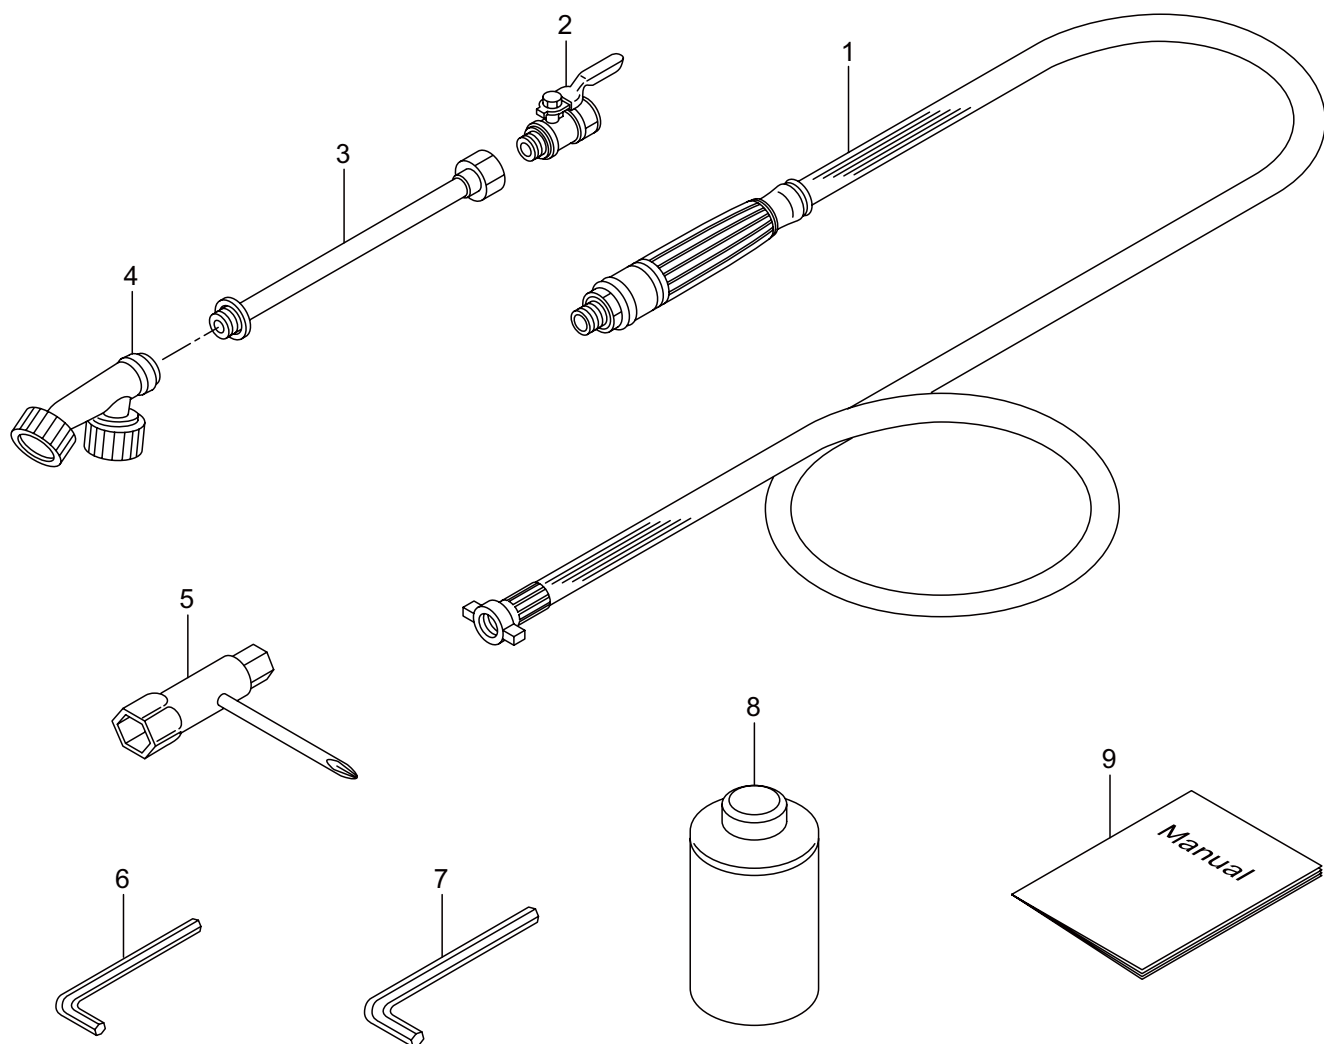

4. MS070-T ACCESSORIES

Ref. No.	Part No.	Part Name	Q'ty	Remarks
4-1	273610	Hose Ass'y	1	
4-2	105891	Ball Cock	1	G1/4xG1/4
4-3	273611	Nozzle Pipe Ass'y	1	600L
4-4	563057	Wide Nozzle Ass'y	1	
4-5	127099	Box Spanner	1	
4-6	062047	Wrench	1	3mm
4-7	105489	Wrench	1	4mm
4-8	022540	Fuel Blending Bottle	1	
4-9	563077	Instruction Manual	1	MS070