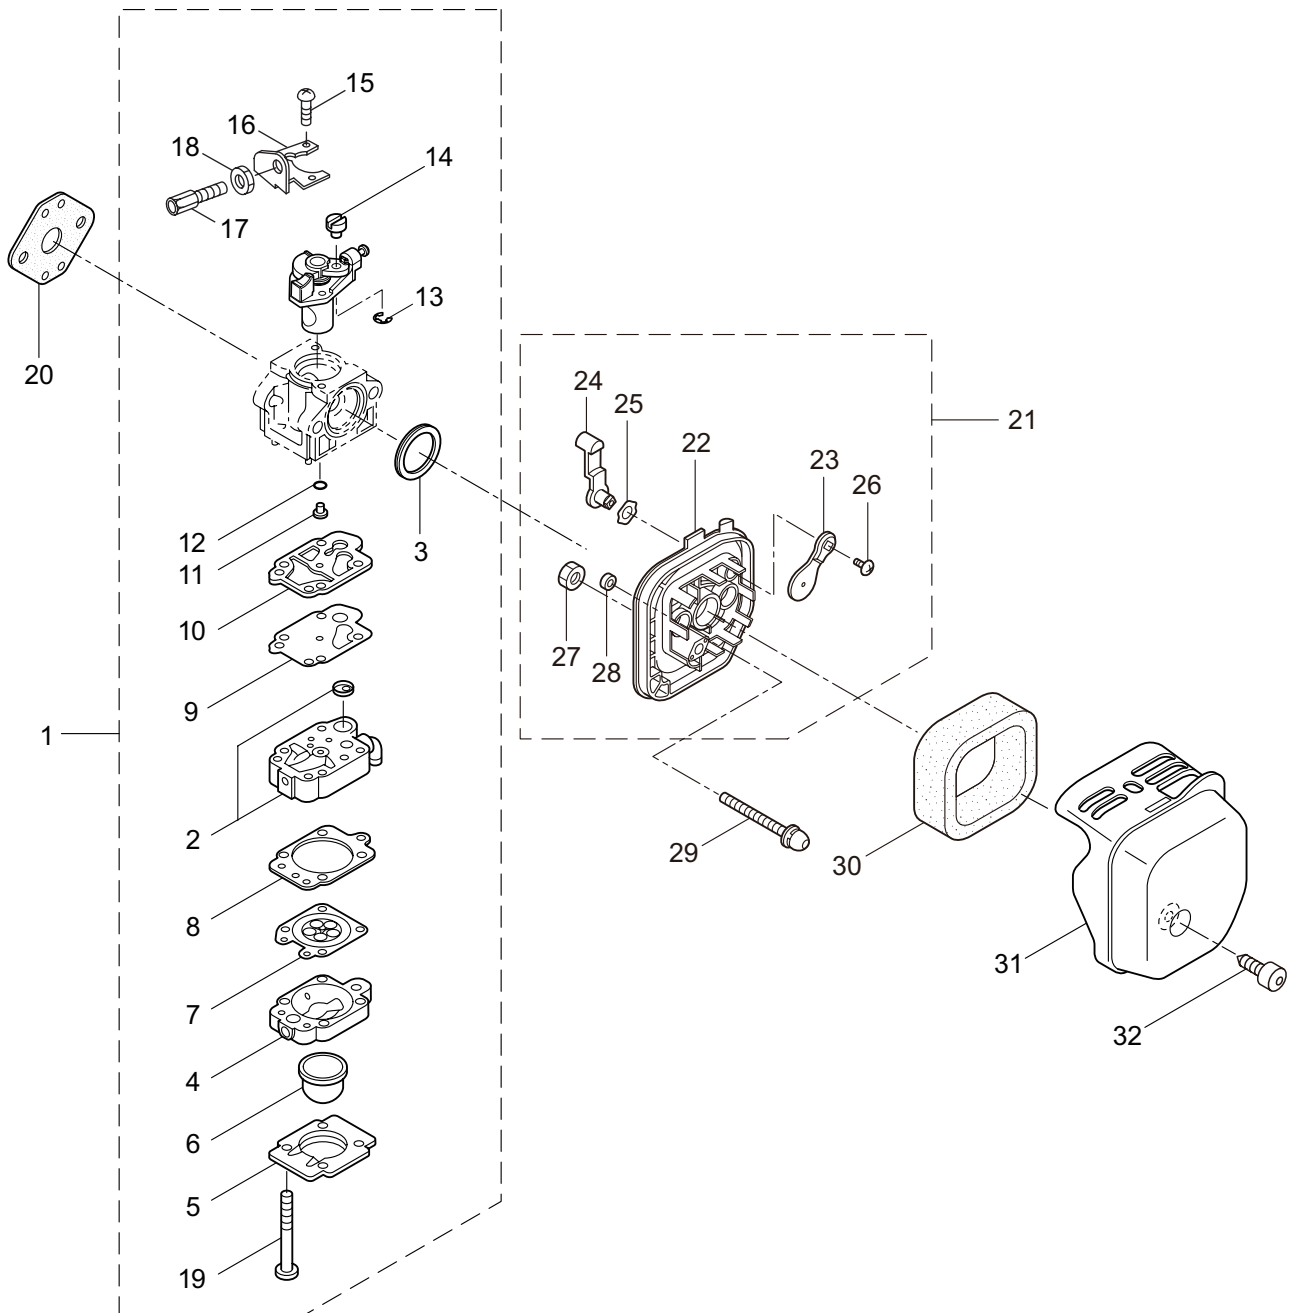

3. MS070-T CARBURETOR

Ref. No.	Part No.	Part Name	Q'ty	Remarks
3-1	268313	Carburetor Ass'y	1	Incl.2-19 New gasket required
3-2	263739	Pump Body	1	
3-3	261657	Packing	1	
3-4	262991	Purge Body	1	
3-5	262992	Cover Plate	1	
3-6	261874	Primer Bulb	1	
3-7	283905	Diaphragm, Meterring	1	
3-8	262993	Gasket	1	
3-9	262994	Diaphragm,Fuel Pump	1	
3-10	282576	Gasket	1	
3-11	281487	Main Jet	1	#37
3-12	261871	O-Ring	1	
3-13	261876	E-Ring	1	
3-14	261658	Swivel	1	
3-15	261875	Screw	2	
3-16	264677	Bracket	1	
3-17	261877	Adapter	1	
3-18	261878	Nut	1	
3-19	262996	Screw	4	
3-20	261864	Gasket	1	
3-21	284821	Case Ass'y	1	Incl.22-28
3-22	269026	Case Body	1	
3-23	284802	Valve	1	
3-24	284803	Lever	1	
3-25	284816	Washer	1	6.4x11x0.15
3-26	269032	Screw	1	
3-27	126993	Nut	1	M5
3-28	269051	Sleeve	2	
3-29	261814	Cap Screw	2	M5x50
3-30	269030	Element	1	
3-31	269580	Cleaner Cover	1	
3-32	286349	Knob	1