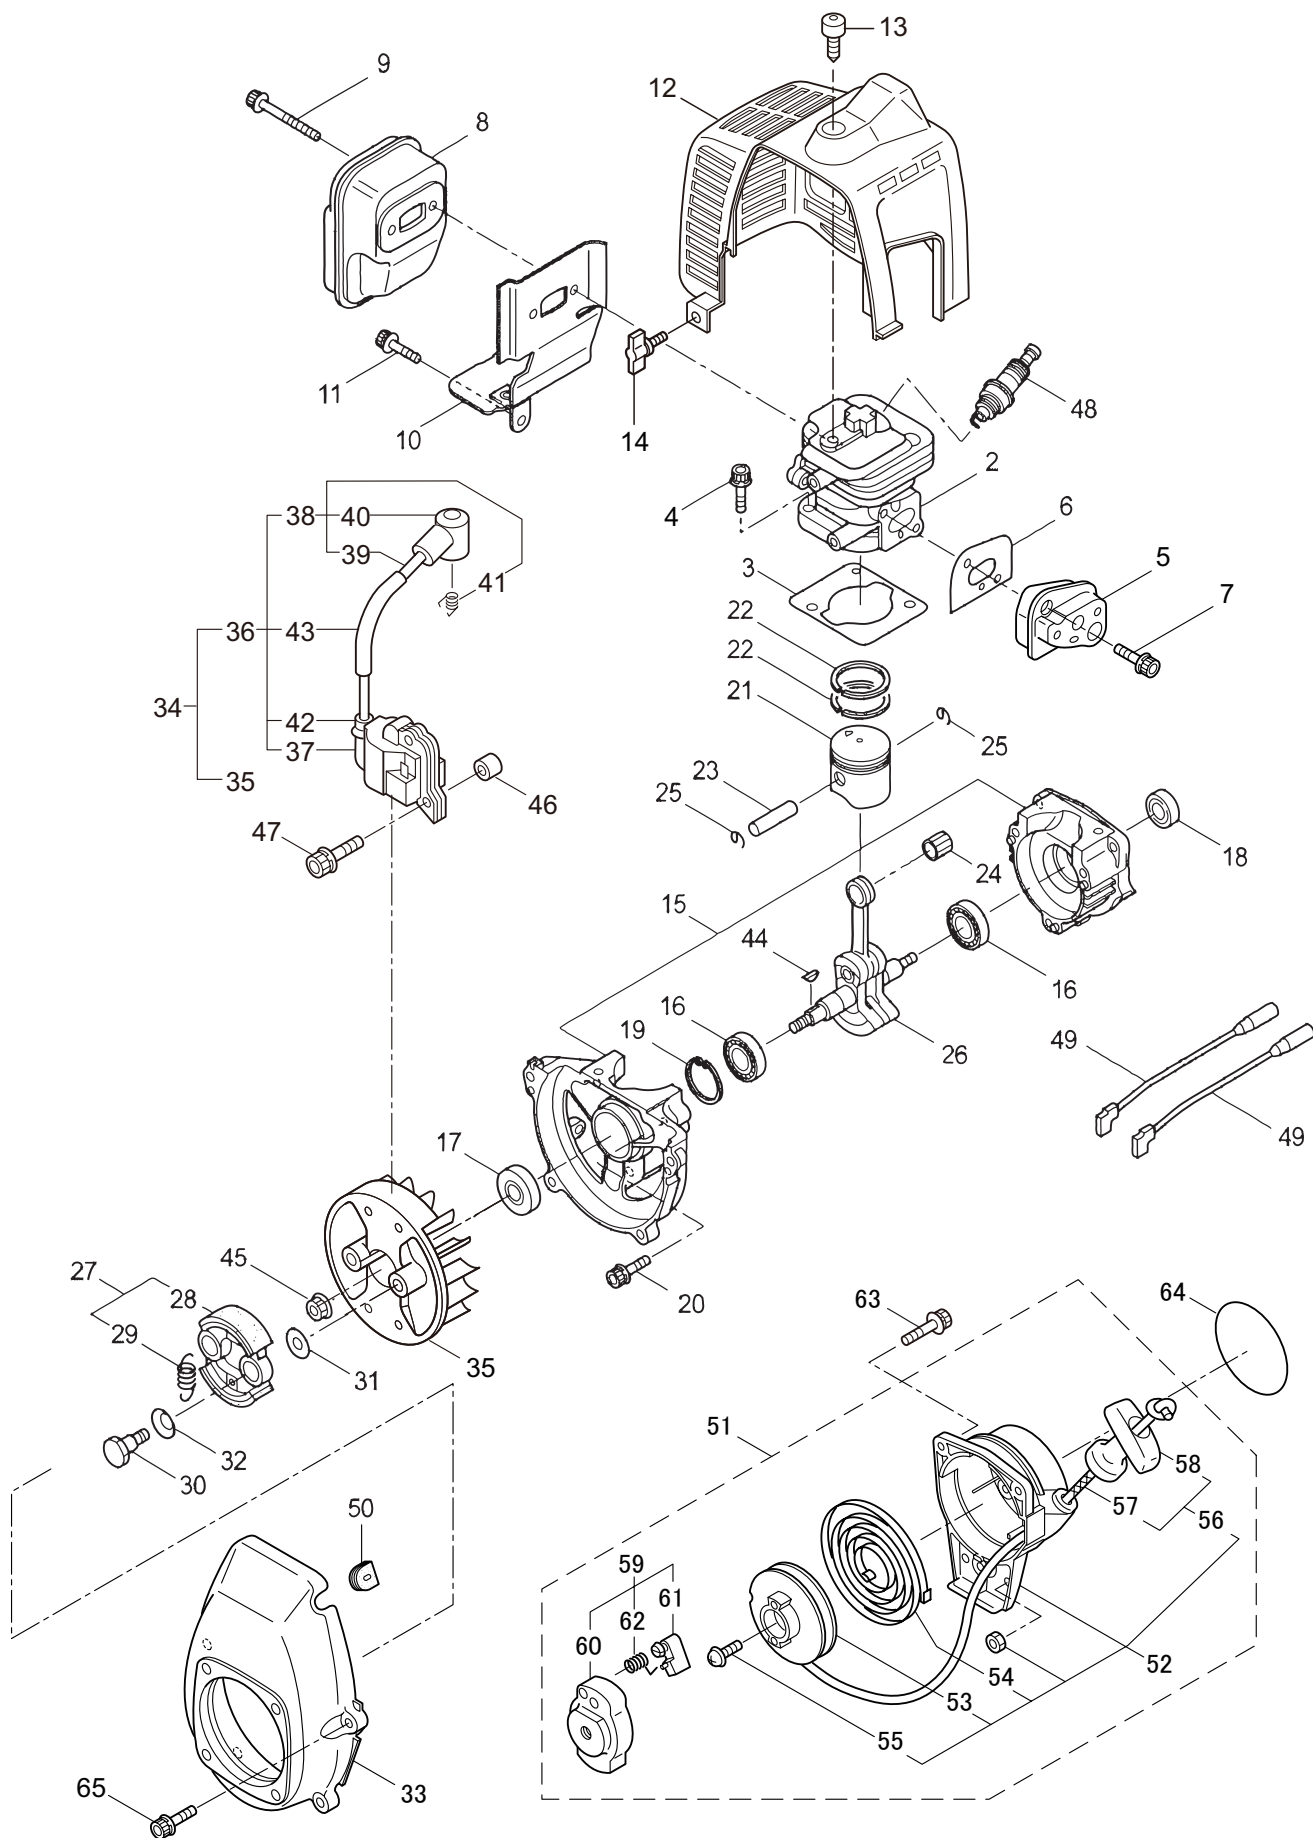

1. MS070-T
MAIN BODY

Ref. No.	Part No.	Part Name	Q'ty	Remarks
1-46	121626	Fuel Tank	1	
1-47	289352	Breather Ass'y	1	
1-48	261584	Fuel Tank Cap Ass'y	1	Incl.49
1-49	261105	Gasket	1	
1-50	289767		1	
1-51	289768		1	
1-52	288192	Grommet	1	
1-53	563016	Fuel Pipe	1	3x5x160
1-54	288194	Return Pipe	1	3x6x85
1-55	264653	Filter Ass'y	1	
1-56	563014	Clip	1	
1-57	563075	Pump Ass'y	1	
1-58	118358	Hose Ass'y	1	Incl.59,60
1-59	118359	Hose	1	10x15x390L
1-60	118337	Tube	1	15x19.5x180L
1-61	566167	Band	2	
1-62	118360	Hose Ass'y	1	Incl.63,64
1-63	118361	Hose	1	10x15x350L
1-64	118337	Tube	1	15x19.5x180L
1-65	566167	Band	2	
1-66	092548	Bolt	4	M5x15

2. MS070-T ENGINE

Ref. No.	Part No.	Part Name	Q'ty	Remarks
2-46	280381	Spacer	2	
2-47	261256	Cap Screw	2	M4x25
2-48	261200	Spark Plug	1	NGK BPM6Y
2-49	267492	Lead	2	130L
2-50	261202	Grommet	1	
2-51	268488	Recoil Starter Ass'y	1	Incl.52-62
2-52	264489	Recoil Ass'y	1	Incl.53-58
2-53	261621	Pulley	1	
2-54	261622	Spiral Spring	1	
2-55	262922	Screw	1	
2-56	261626	Rope Ass'y	1	Incl.57,58
2-57	261627	Starter Rope	1	
2-58	261628	Starter Grip	1	
2-59	268489	Starter Pulley Ass'y	1	Incl.60-62
2-60	268490	Starter Pulley	1	
2-61	263473	Pawl	1	
2-62	263474	Return Spring	1	
2-63	265726	Cap Screw	3	M4x16
2-64	566043	Label	1	BE230
2-65	261250	Cap Screw	4	M5x20