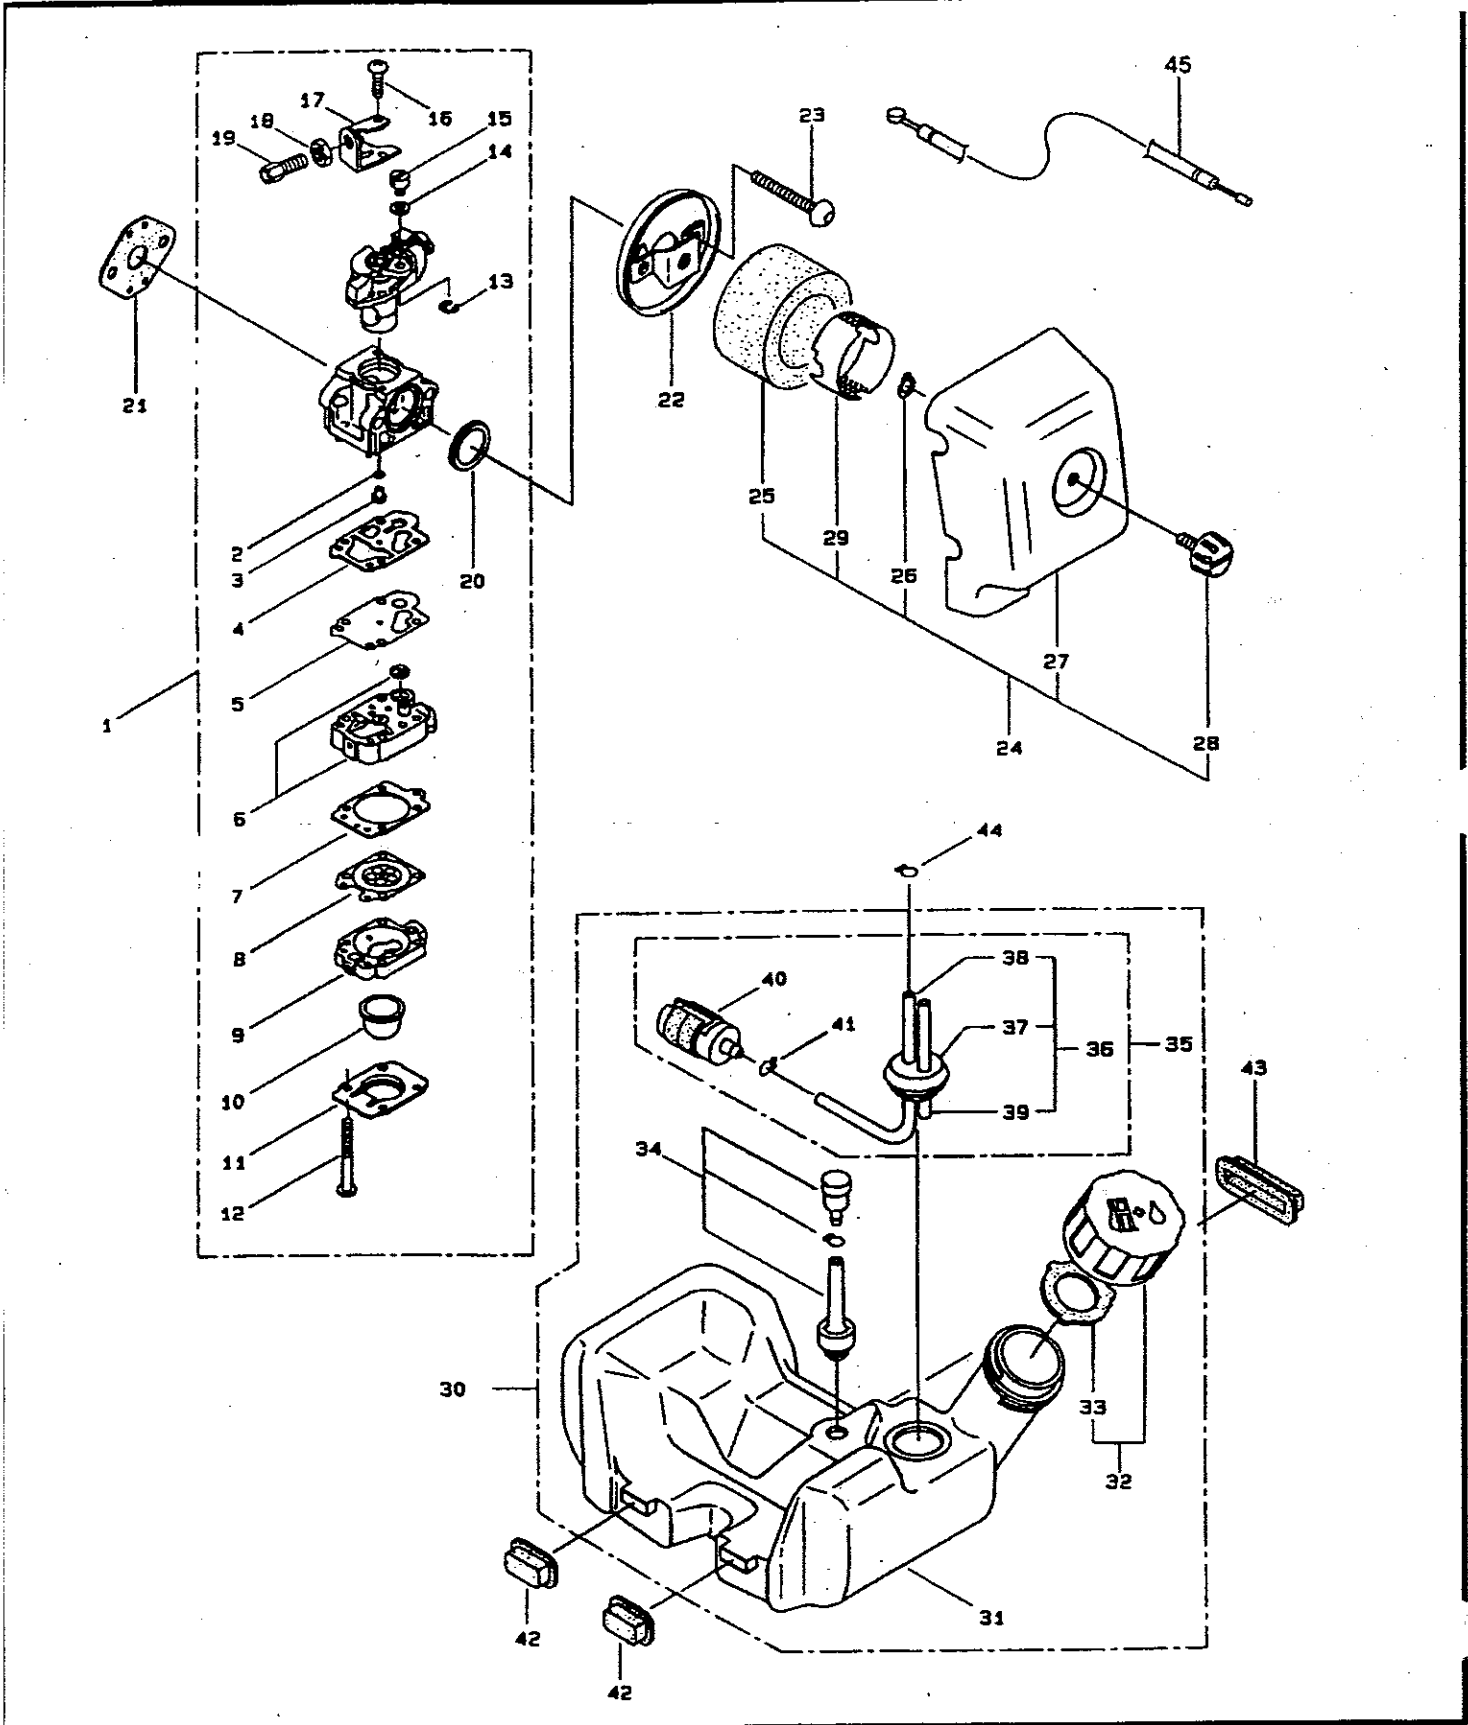

CARBURETOR

CARBURETOR

Ref No.	Part No.	Description	Q'ty	Notes
1	266598	Carburetor Ass'y	1	INCL 2-20
2	261871	O-Ring	1	
3	266175	Main Jet	1	#40.5
4	262995	Gasket	1	
5	262994	Diaphragm Fuel Pump	1	
6	263739	Pump Body	1	
7	262993	Gasket	1	
8	261873	Diaphragm Ass'y	1	
9	262991	Purge Body	1	
10	261874	Primer	1	
11	262992	Cover Plate	1	
12	262996	Screw	4	
13	261876	E-Ring	1	
14	264678	Washer	1	
15	261658	Swivel	1	
16	261875	Screw	2	
17	264677	Bracket	1	
18	261878	Nut	1	
19	263994	Adjuster	1	
20	261657	Packing	1	
21	261864	Gasket	1	
22	261090	Air Filter Plate	1	
23	262720	Bolt	2	M5X55
24	266783	Air Filter Ass'y	1	INCL 25-29
25	261598	Element	1	
26	261734	Clip	1	#5
27	266785	Cleaner Case	1	
28	263129	Knob	1	
29	261993	Screen	1	
30	266745	Fuel Tank Ass'y	1	INCL 31-41
31	264750	Fuel Tank	1	
32	264784	Fuel Tank Cap Ass'y	1	INCL 33
33	261105	Packing	1	
34	261696	Breather Ass'y	1	
35	266954	Fuel Pipe Pick-Up Ass'y.	1	INCL 36-41
36	266955	Fuel Pipe Ass'y.	1	INCL 37-39
37	261115	Grommet	1	
38	265469	Fuel Pipe	1	
39	263038	Return Pipe	1	3X6X85L
40	261797	Fuel Filter Ass'y	1	
41	261117	Clip	1	
42	261118	Pad	2	
43	261119	Pad	1	
44	261117	Clip	1	
45	265552	Throttle Cable	1