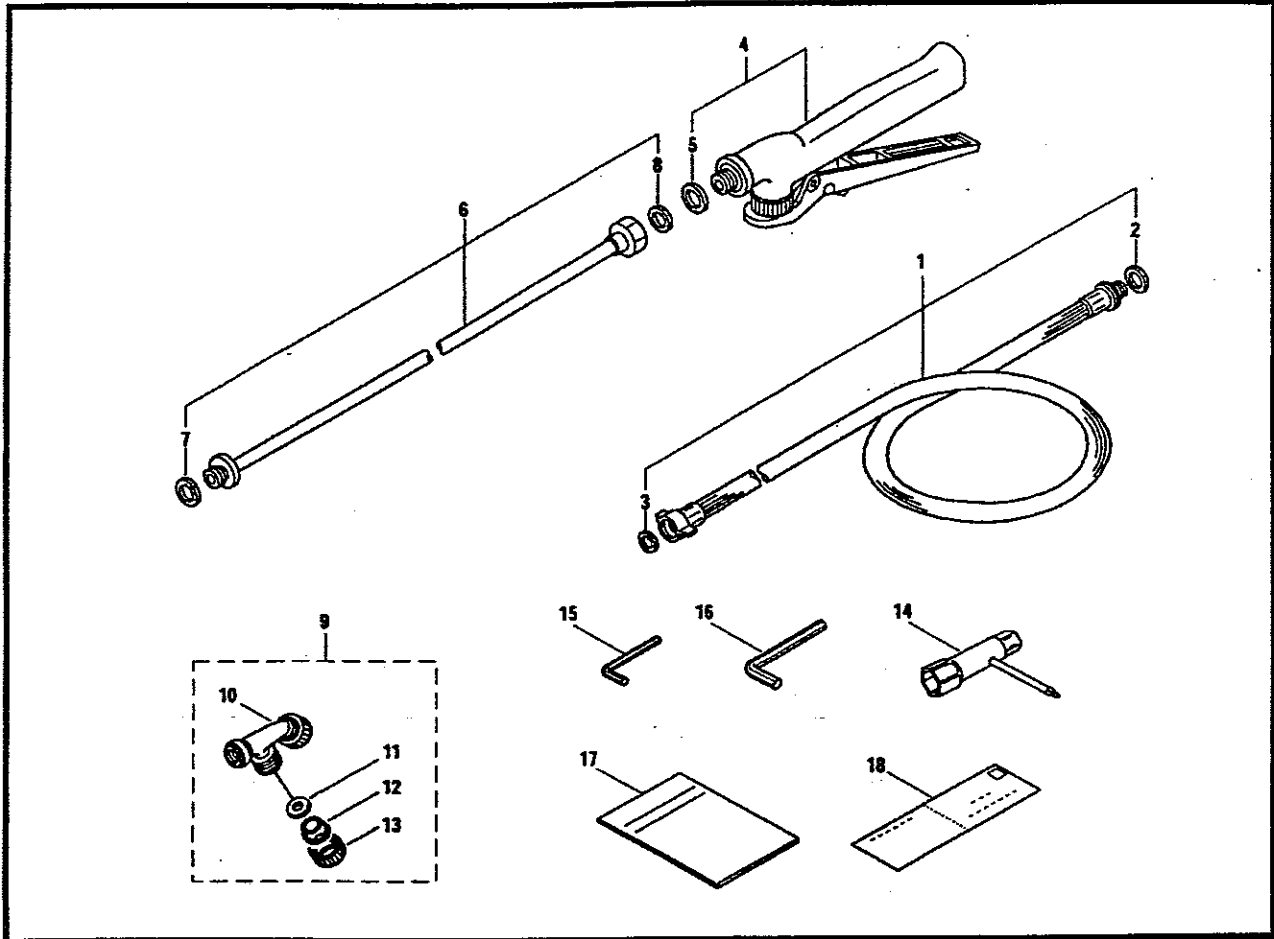

ACCESSORIES

Ref No.	Part No.	Description	Q'ty	Notes
1	118270	Hose Ass'y.	1	INCL 2-3
2	013572	Packing	1	11.5X16X11.5
3	074369	Packing	1	7X11.5X11.5
4	112852	Lever Cock	1	INCL 5
5	574698	Packing	1	11.5X15.5X11.5
6	119217	Nozzle Pipe	1	INCL 7-8
7	574698	Packing	1	11.5X15.5X11.5
8	119218	Packing	1	7X11X12
9	117958	Wide Nozzle Ass'y.	1	INCL 10-13
10	103170	Nozzle	1	H-606
11	103171	Packing	2	H-704
12	118266	Nozzle Plate	2	NN-D-5
13	103173	Cap	2	
14	210418	Box Wrench/Driver	1	
15	062047	Hex Wrench (3mm)	1	
16	105489	Hex Wrench (4mm)	1	
17	119828	Instruction Manual	1	
18	216007	Warranty Registration Card	1