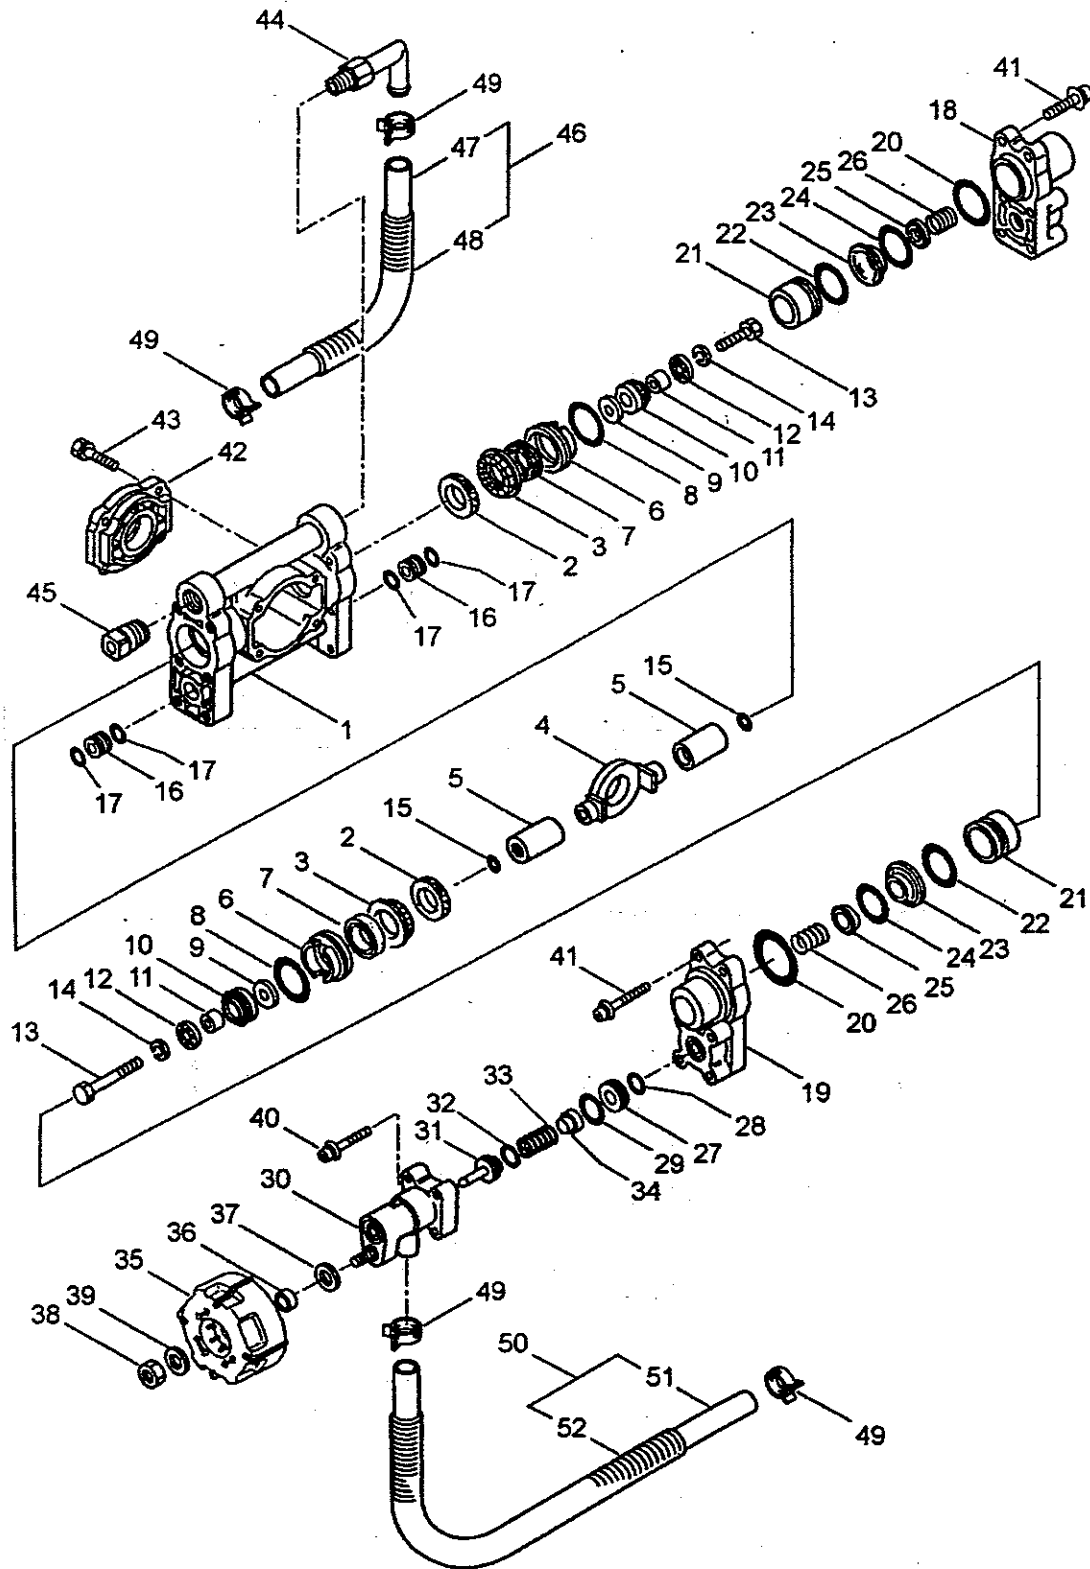

PUMP ASSEMBLY

PUMP ASSEMBLY

Ref No.	Part No.	Description	Q'ty	Notes
1	118449	Crankcase	1	
2	102683	Oil Seal	2	G16244
3	106190	Collar	2	
4	118008	Connection Rod	1	
5	118055	Sleeve	2	15X28.5
6	102358	Seal Retainer	2	
7	112252	Seal Packing	2	
8	013977	O-Ring	2	S26
9	043426	Suction Valve Seat	2	5X17X12.8
10	100441	Piston Packing Assy	2	20.5
11	023357	Suction Valve Collar	2	5X8X10L
12	022023	Suction Valve Stopper	2	5X16X13
13	118357	Bolt	2	M5X45X22
14	015848	Spring Washer M5	2	M5
15	021549	O-Ring	2	P5
16	100554	Spacer Pipe	2	6X12X10L
17	014175	O-Ring P9	4	P9
18	103128	Cylinder Head A	1	
19	102634	Cylinder Head B	1	
20	013983	O-Ring	2	S31.5
21	103130	Cylinder-Stainless Steel	2	20X26X18L
22	023172	O-Ring P22	2	P22
23	118018	Valve Seat	2	
24	103575	O-Ring, Discharge Valve	2	23X1.5
25	043723	Discharge Valve	2	
26	043360	Discharge Valve Spring	2	
27	103746	Valve Seat	1	
28	011343	O-Ring P10a	1	P10A
29	011346	O-Ring P14	1	P14
30	103132	Spring Case	1	
31	103758	Spring Retainer	1	
32	011682	O-Ring P10	1	P10
33	103759	Compression Coil Spring	1	
34	103747	Valve	1	
35	110780	Cam Handle	1	
36	103270	Collar	1	8X10X15.3
37	020012	Washer	5	8.5X14X10.5
38	081039	Nut	1	M8
39	014065	Washer M8	1	M8
40	092064	Screw	8	M5X25
41	092065	Screw	4	M5X50
42	118006	Bearing Case	1	
43	118085	Bolt	4	M6X55
44	102661	Elbow	1	
45	108460	Plug	1	PT3/8
46	118358	Hose Ass'y.	1	INCL 48-49
47	118359	Hose Ass'y.	1	10X15X390L
48	118337	Tube	1	15X19.5X180L
49	103033	Hose Band	4	150-05-00
50	118360	Hose Ass'y.	1	INCL 52-53
51	118361	Hose	1	10X15X350L
52	118337	Tube	1	15X19.5X180L