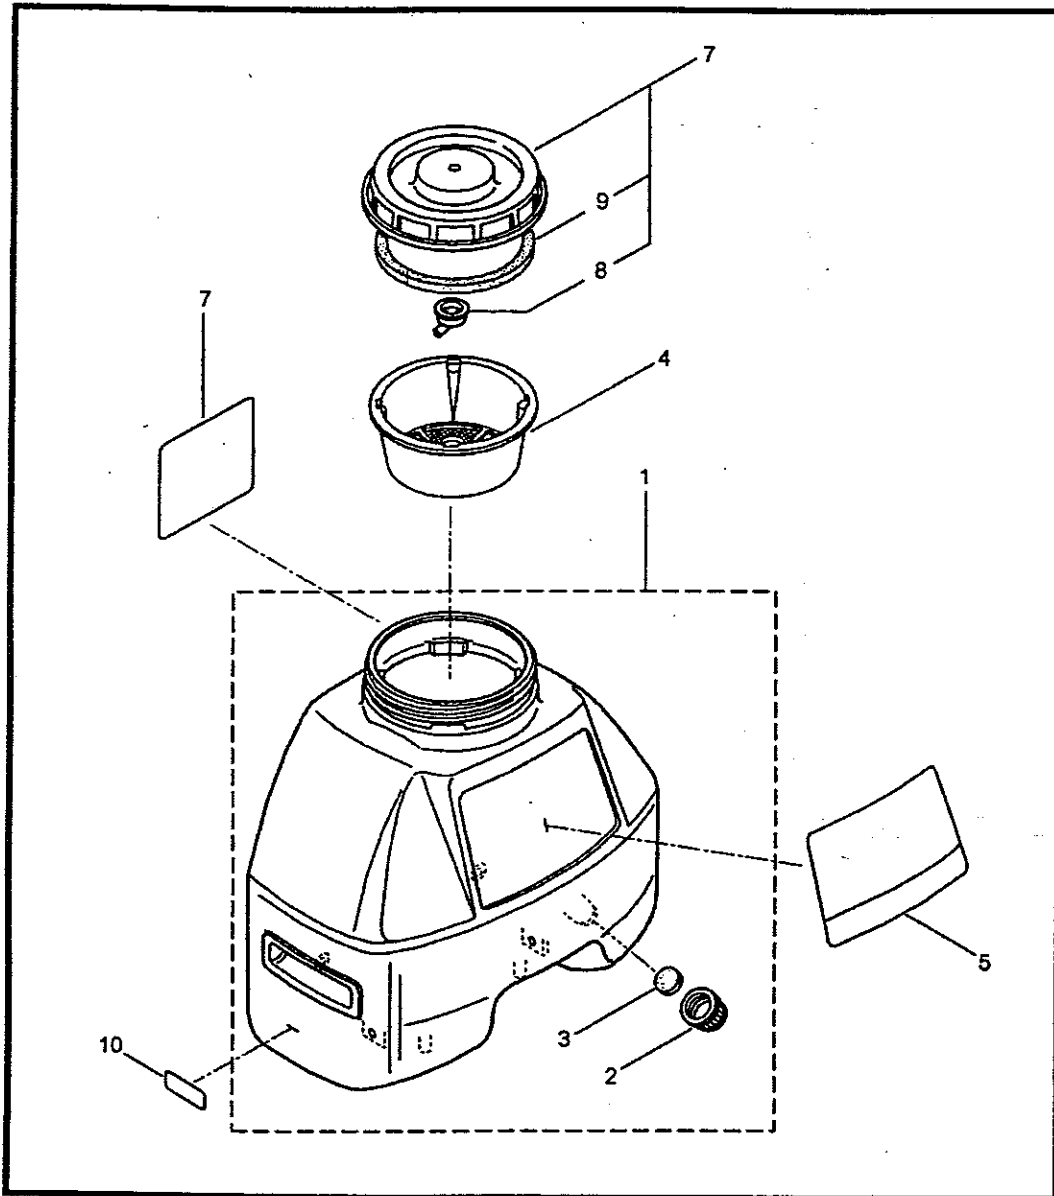

TANK

Ref No.	Part No.	Description	Q'ty	Notes
1	119829	Chemical Tank Ass'y.	1	INCL 2-3
2	106333	Blind Plug	1	
3	029299	Blind Packing	1	
4	106330	Strainer	1	
5	119594	Decal	1	
6	119360	Decal	1	
7	106331	Chemical Tank Cap	1	INCL 8-9
8	022363	Inner Cap	1	
9	022362	Packing, Chemical Tank Lid	1	
10	106067	Label (Speed-Caution)	1