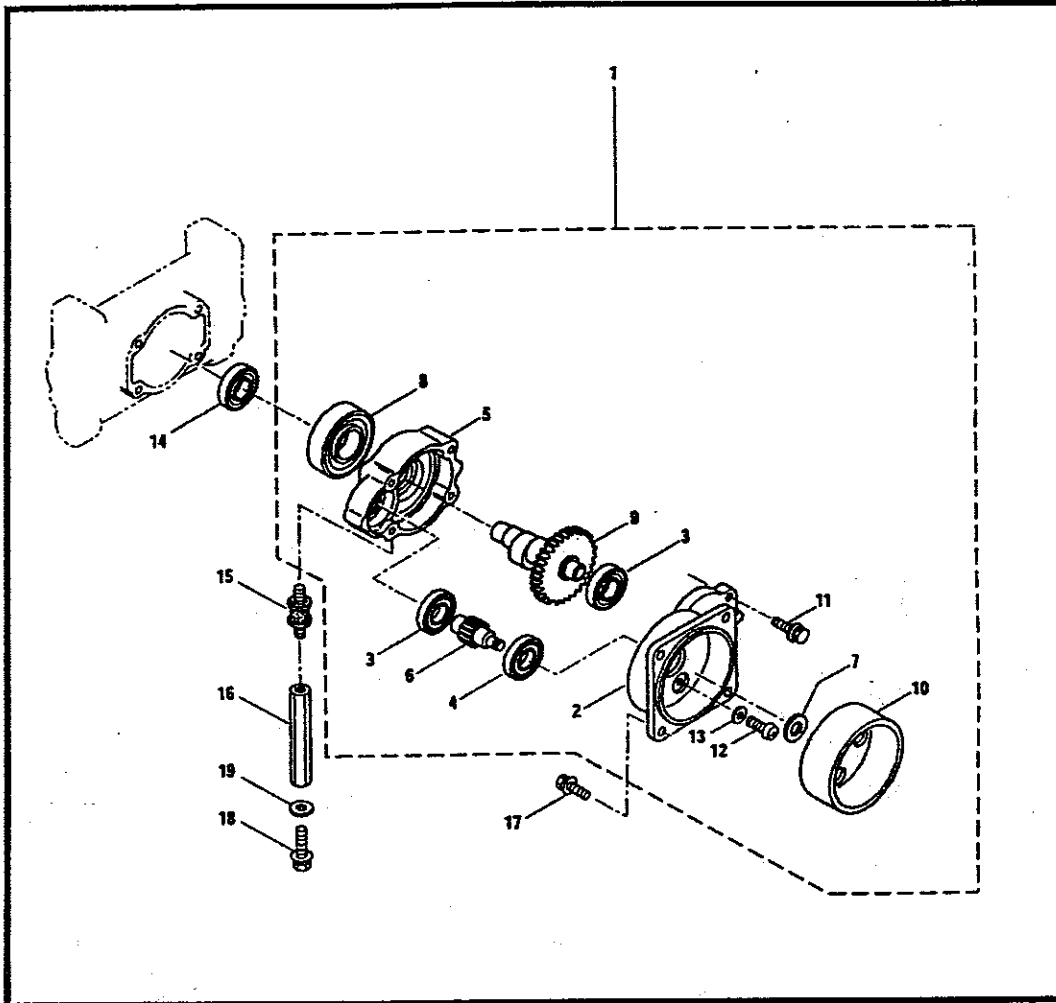

GEARBOX

Ref No.	Part No.	Description	Q'ty	Notes
1	118491	Reduction Gear	1	INCL 2-13
2	103137	Clutch Case	1	
3	102680	Bearing	2	#6000ZZ
4	112184	Bearing	1	#6000DDU
5	103138	Gear Case	1	
6	103139	Pinion Gear	1	
7	107740	Washer	1	7.5X13X11.2
8	103144	Bearing	1	#6004ZZ
9	118058	Crankshaft	1	
10	103627	Clutch Drum	1	
11	092519	Bolt	2	M6X16
12	081456	Screw M6x20 Iso	2	M6X20
13	107736	Spacer	2	#6
14	102680	Bearing	1	#6000ZZ
15	104706	Buffer	1	
16	118306	Nut	1	
17	092548	Bolt	4	M5X15
18	092519	Bolt	1	M6X16
19	019056	Washer	1	6.5X18X11