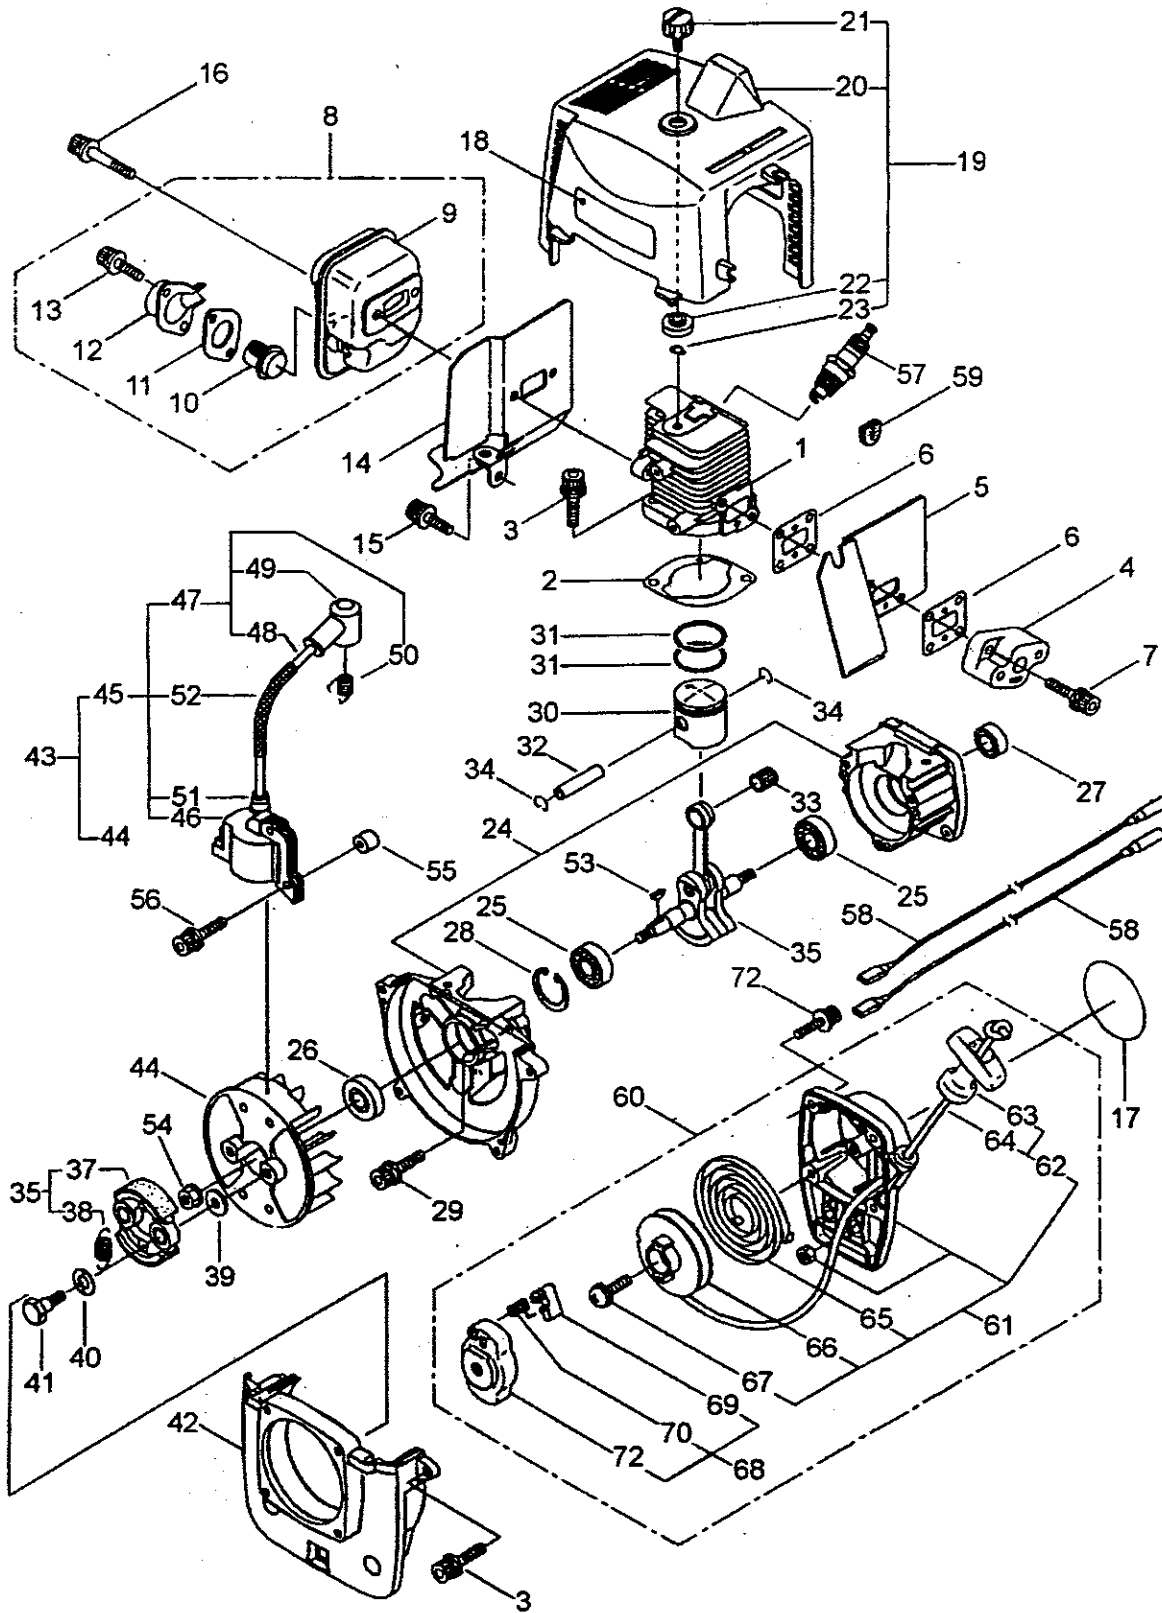

ENGINE

ENGINE

Ref No.	Part No.	Description	Q'ty	Notes
1	266249	Cylinder	1	
2	265655	Gasket	1	
3	261250	Bolt	6	M5X20
4	266317	Insulator	1	
5	261000	Heat Shield	1	
6	261171	Gasket	2	
7	265924	Cap Screw	2	M5X25
8	266250	Muffler Ass'y	1	INCL 9-13
9	266135	Muffler Ass'y	1	
10	262443	Spark Protector	1	
11	266143	Gasket	1	
12	266144	Muffler Tail	1	
13	265107	Bolt	2	M4X10
14	266593	Gasket	1	
15	261607	Bolt	1	M5X16
16	266607	Cap Screw	2	M5X45
17	266741	Label	1	
18	262100	Label	1	
19	266599	Top Cover Ass'y	1	INCL 20-23
20	265981	Top Cover	1	
21	266962	Knob	1	
22	261020	Spacer	1	
23	261734	Clip	1	#5
24	265657	Crankcase	1	
25	261181	Bearing	2	#6000C3
26	262712	Oil Seal	1	TC10267
27	262713	Oil Seal	1	TC10207
28	054676	Snap Ring	1	H26
29	261612	Bolt	3	M5X30
30	264719	Piston	1	
31	264891	Piston Ring	2	
32	261036	Piston Pin	1	
33	263957	Bearing Needle	1	
34	261576	Circlip	2	
35	263719	Crankshaft/Rod Ass'y	1	
36	264887	Clutch Ass'y	1	INCL 37-38
37	264888	Clutch Shoe	2	
38	264889	Spring	1	
39	261189	Washer	2	6X16.5X11.2
40	261777	Wave Washer	2	

Ref No.	Part No.	Description	Q'ty	Notes
41	264505	Clutch Bolt	2	
42	266319	Fan Cover	1	
43	263579	Ignition Coil	1	INCL 44-52
44	263085	Rotor	1	
45	261301	Ignition Coil Ass'y	1	INCL 46-52
46	261302	Coil	1	
47	261744	Spark Plug Wire	1	INCL 48-50
48	261071	Ignition Cable	1	
49	261074	Plug Cap	1	
50	261075	Connector	1	
51	261072	Cap	1	
52	261073	Tube	1	6X6.8X80L
53	261076	Woodruff Key	1	
54	261077	Nut	1	M6
55	261078	Spacer	2	
56	261256	Bolt	2	M4X25
57	261200	Spark Plug	1	NGK BPM6Y
58	261772	Lead	2	
59	261202	Grommet	1	
60	262005	Recoil Starter Ass'y	1	INCL 61-71
61	262011	Recoil Ass'y	1	INCL 62-67
62	261626	Rope Ass'y	1	INCL 63-64
63	261628	Starter Grip	1	
64	261627	Starter Rope	1	
65	261622	Spiral Spring	1	
66	261621	Reel	1	
67	262922	Screw	1	
68	263471	Starter Pawl Ass'y	1	INCL 69-71
69	263473	Pawl	1	
70	263474	Return Spring	1	
71	263472	Starter	1	
72	261257	Bolt	4	M4X16