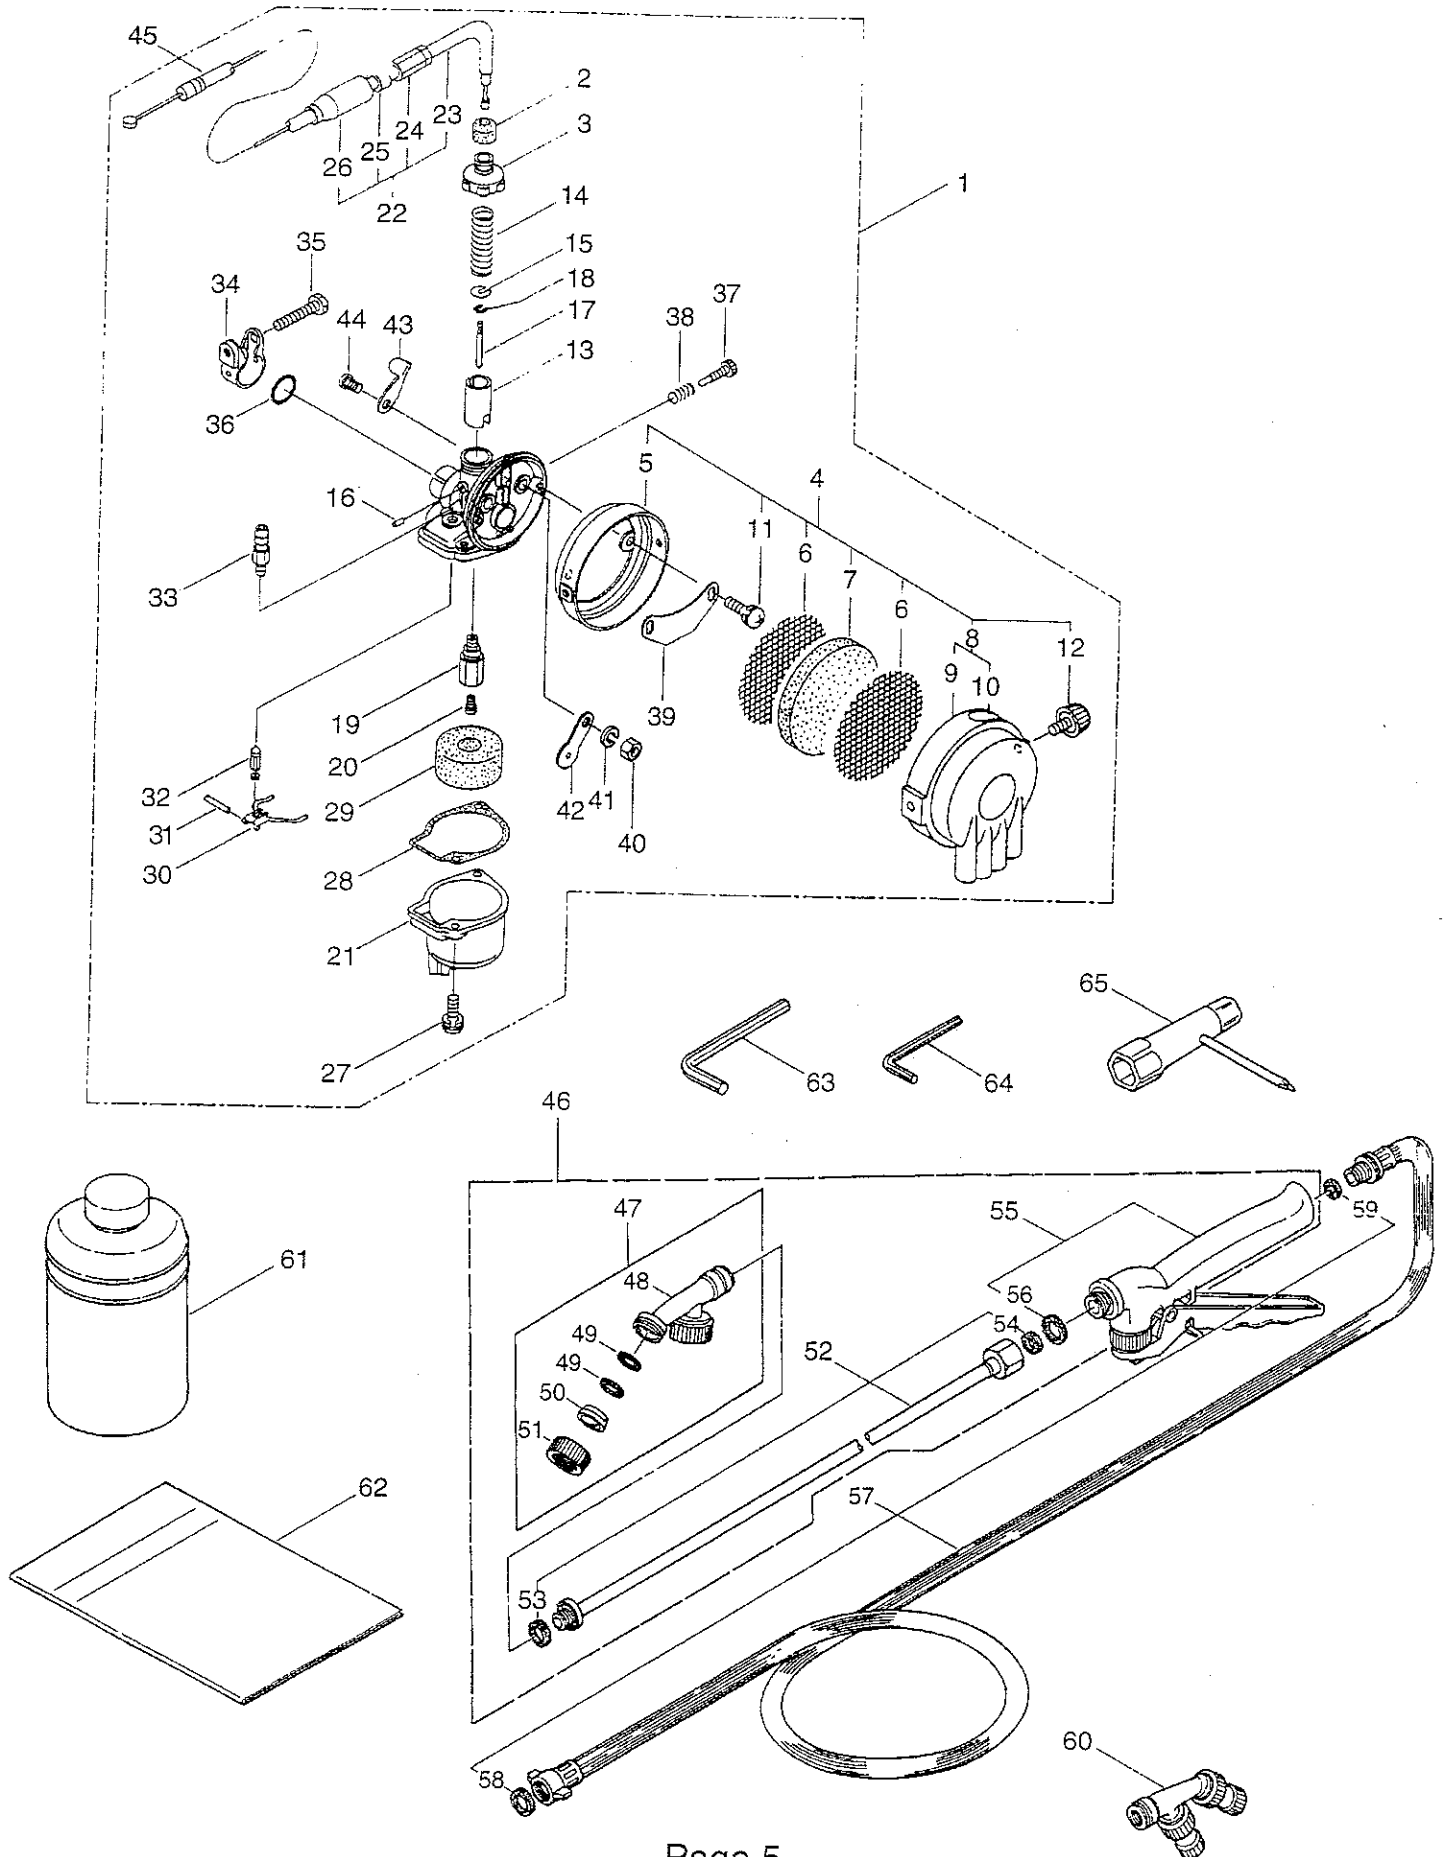

Model MS046 Carburetor and Accessories

Model MS046 Carburetor and Accessories

Ref No.	Part No.	Description	Q'ty	Remarks
1	115169	Carburetor Assy.	1	Includes 2~44
2	115314	Cap	1	
3	115315	Cap	1	
4	115316	Air Cleaner Assy.	1	Includes 5~12
5	115306	Cleaner Body	1	
6	115307	Back Screen	2	
7	115308	Air Cleaner	1	
8	115309	Cover Assembly	1	Includes 9, 10
9	115310	Cleaner Cover	1	
10	115311	Label	1	
11	115312	Screw	2	M4 x 10
12	115313	Screw	2	
13	115317	Throttle Valve	1	
14	115318	Spring	1	
15	115319	Spring Base	1	
16	115320	Guide Pin	1	
17	115321	Jet Needle	1	
18	115322	Clip	1	
19	115323	Needle Jet	1	
20	115324	Main Jet	1	#52
21	115325	Float Chamber	1	
22	115326	Cable Adjuster	1	Includes 23~26
23	115327	Cable Elbow	1	
24	115328	Lock Nut	1	
25	115329	Adjuster Nut	1	
26	115330	Cap	1	
27	115331	Screw	2	
28	115332	Packing	1	
29	115333	Float	1	
30	115334	Hinge	1	
31	115335	Pin	1	
32	115336	Needle Seat	1	
33	115337	Needle Valve	1	
34	115338	Clamp	1	
35	115339	Bolt	1	
36	115340	O-Ring	1	
37	115341	Screw	1	
38	115342	Spring	1	
39	115403	Plate	1	
40	115681	Lock Nut	1	
41	115682	Spring Washer	1	
42	115678	Choke Plate	1	
43	115679	Choke Lever	1	
44	115680	Shutter Bolt	1	
45	114899	Throttle Cable	1	
46	115224	One Touch Wand	1	Includes 47~56
47	103169	Wide Nozzle	1	Includes 48~51

Ref No.	Part No.	Description	Q'ty	Remarks
48	103170	Body	1	
49	103171	Packing	2	
50	103172	Orifice Disc	2	
51	103173	Cap	2	
52	112848	Nozzle Pipe	1	Includes 53, 54
53	112850	Packing	1	
54	112851	Packing	1	
55	112852	Lever Cock	1	Includes 56
56	112850	Packing	1	
57	106355	Hose Assembly	1	Includes 58, 59
58	013572	Packing	1	
59	074369	Packing	1	
60	107486	Round Nozzle	1	
61	022540	Fuel Bottle	1	For Blending Oil
62	115150	Instructions	1	
63	105489	Allen Wrench	1	4mm
64	062047	Allen Wrench	1	3mm
65	210418	Box Wrench	1	13mm x 19mm