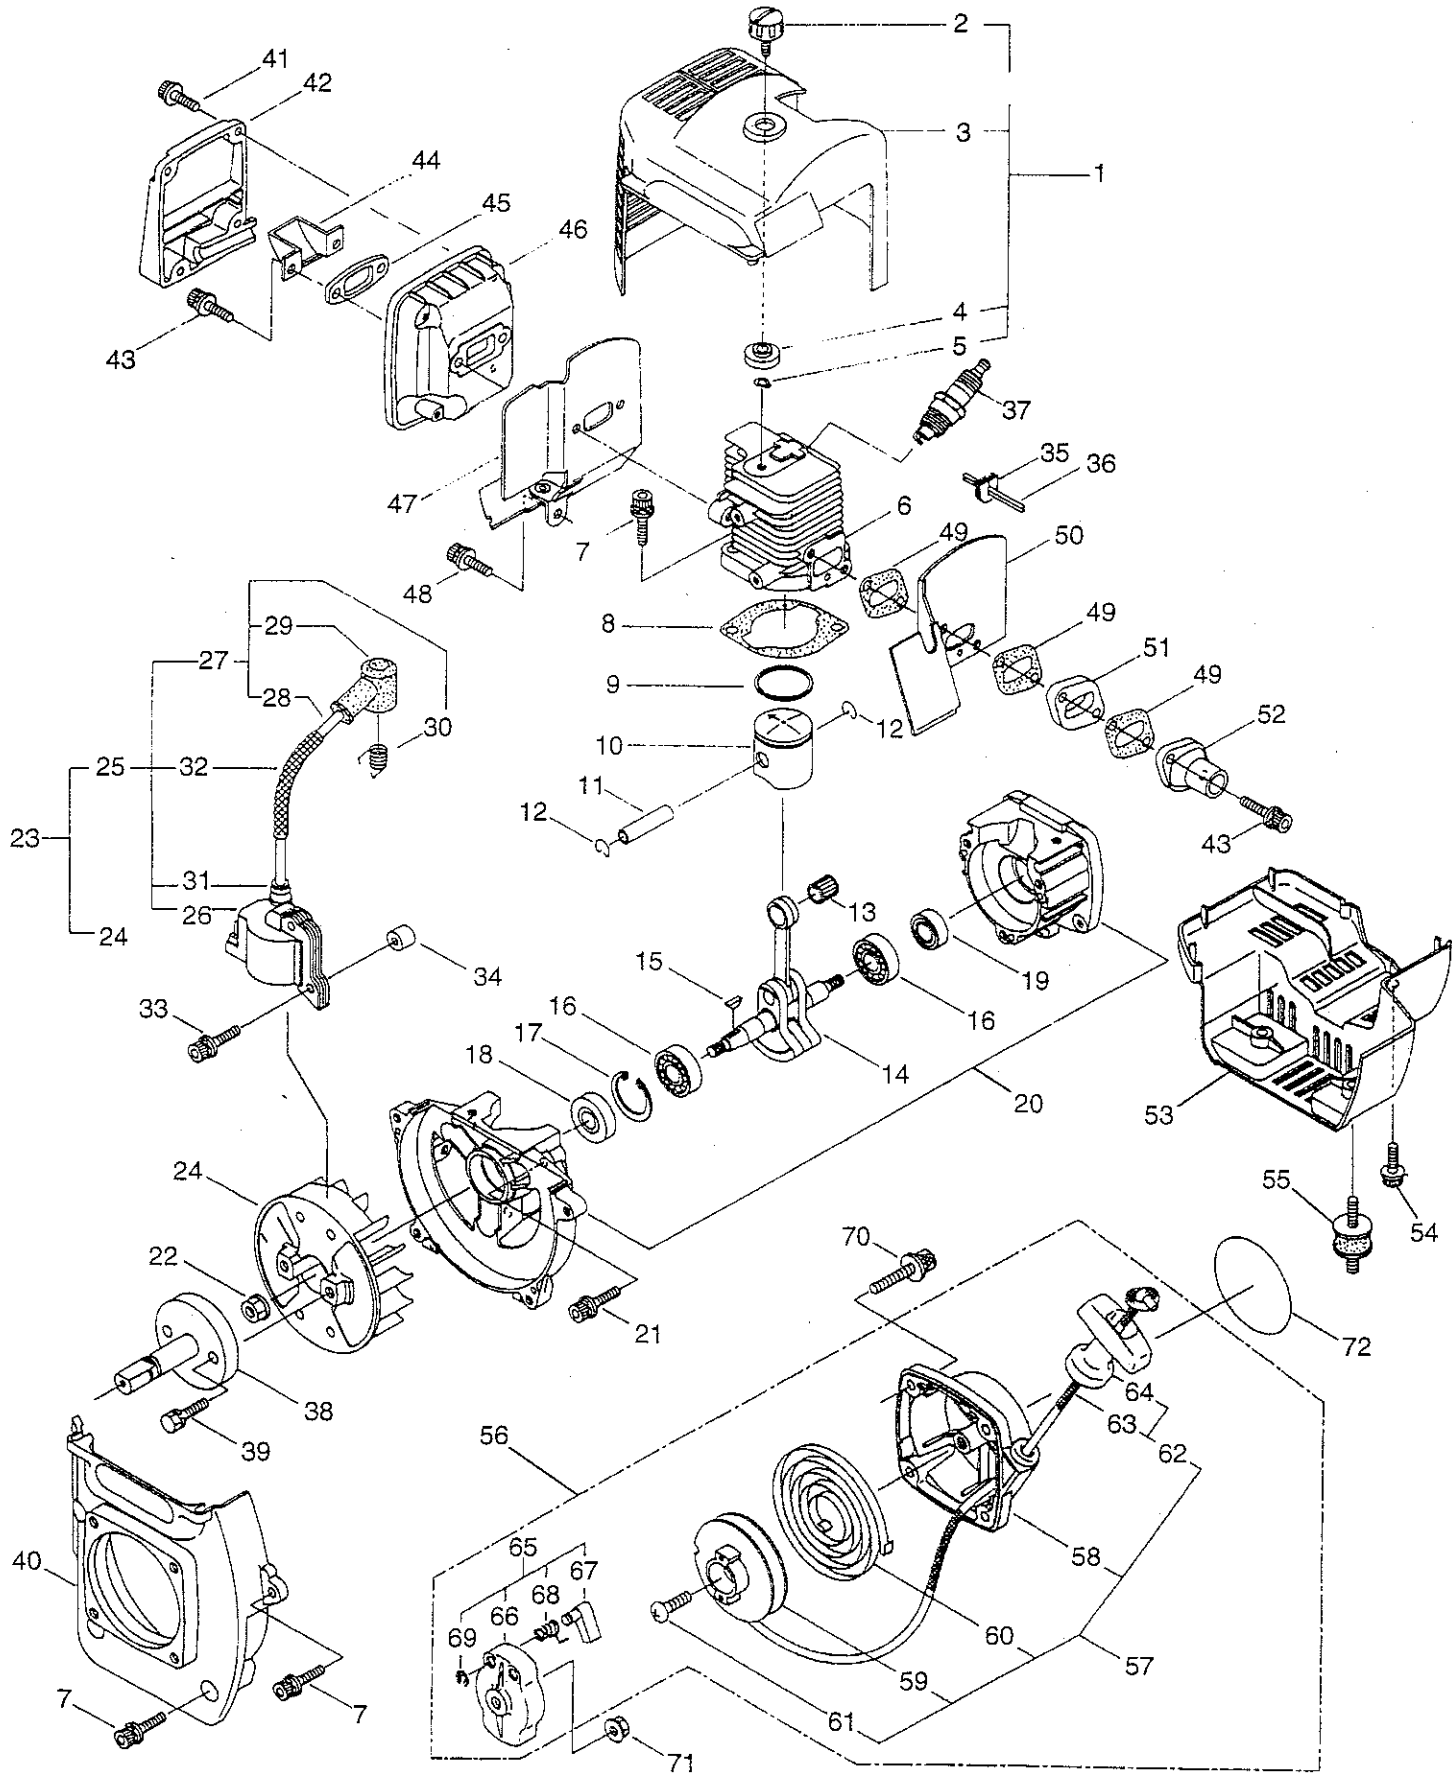

Model MS046 Engine and Rewind Starter

5/8/95 P/N 840531

Model MS046 Engine and Rewind Starter

Ref No.	Part No.	Description	Q'ty	Remarks
1	114906	Top Cover Assy	1	Includes 2~5
2	261018	Knob	1	
3	114907	Top Cover	1	
4	261020	Spacer	1	
5	261734	Snap Ring	1	
6	260993	Cylinder	1	
7	261250	Cap Screw	6	M5 x 20
8	261166	Gasket	1	
9	261158	Piston Ring	1	
10	261032	Piston	1	
11	261036	Piston Pin	1	
12	261576	Clip	2	
13	261037	Needle Bearing	1	
14	261040	Crankshaft	1	
15	261076	Woodruff Key	1	
16	261181	Bearing	2	6000C3
17	054676	Snap Ring	1	H26
18	262712	Oil Seal	1	TC10267
19	262713	Oil Seal	1	TC10207
20	114873	Crankcase	1	
21	261612	Cap Screw	3	M5 x 30
22	261077	Nut	1	M6
23	114822	Ignition Assembly	1	Includes 24~32
24	114823	Flywheel	1	
25	261069	Ignition Coil Assy.	1	Includes 26~32
26	261070	Coil	1	
27	261744	Plug Wire Assy.	1	Includes 28~30
28	261071	Plug Wire	1	
29	261074	Plug Cap	1	
30	261075	Plug Connector	1	
31	261072	Cap	1	
32	261073	Tube	1	
33	261256	Cap Screw	2	M4 x 25
34	261078	Spacer	2	
35	261202	Grommet	1	
36	261772	Lead	2	
37	261200	Spark Plug	1	NGK BPM6Y
38	114867	Shaft	1	
39	817006	Bolt	2	M6 x 20
40	114863	Fan Cover	1	
41	261780	Cap Screw	4	M4 x 20
42	261575	Muffler Cover	1	
43	261246	Cap Screw	4	M5 x 25
44	261006	Plate	1	
45	262004	Plate	1	
46	261574	Muffler Body	1	
47	114882	Gasket	1	

Ref No.	Part No.	Description	Q'ty	Remarks
48	261607	Cap Screw	1	M5 x 16
49	114876	Gasket	3	
50	114879	Deflector	1	
51	114877	Insulator	1	
52	115099	Inlet Pipe	1	
53	114908	Bottom Cover	1	
54	261762	Cap Screw	1	M5 x 14
55	114940	Buffer	2	
56	114847	Starter Assy.	1	Includes 57~69
57	115095	Rewind Starter	1	Includes 58~64
58	115098	Starter Case	1	
59	261621	Reel	1	
60	261622	Spiral Spring	1	
61	115097	Set Screw	1	M5 x 12
62	115096	Rope Assy.	1	Includes 63, 64
63	261627	Starter Rope	1	ø3 x 890L
64	261725	Starter Grip	1	
65	263471	Pulley Assy.	1	Includes 66~69
66	263472	Starter Pulley	1	
67	263473	Ratchet	1	
68	263474	Return Spring	1	
69	020299	E-Ring	1	
70	261257	Cap Screw	4	M4 x 16
71	261077	Nut	1	M6
72	115413	Label	1