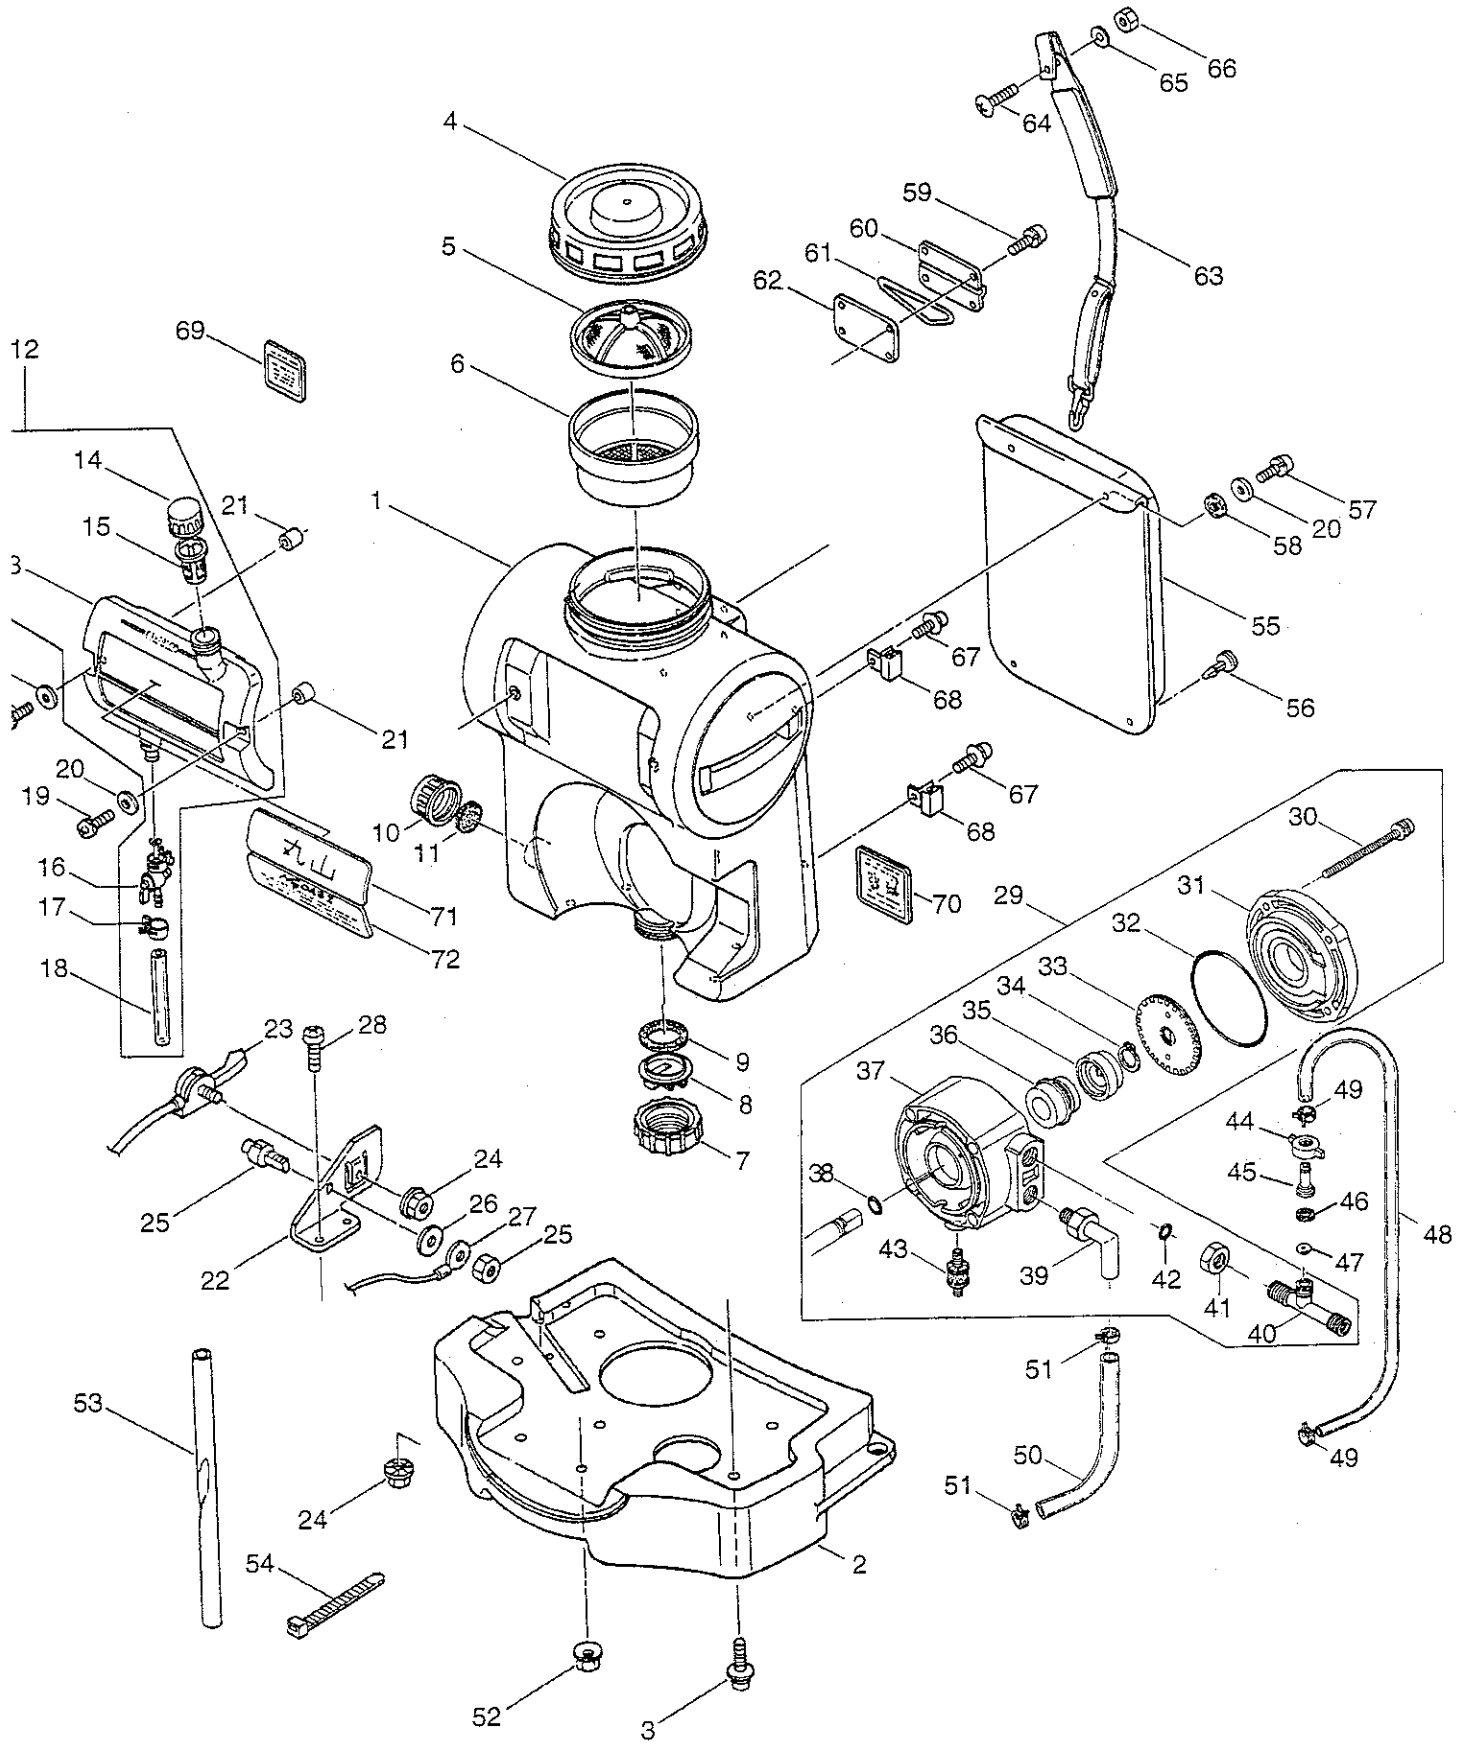

Manufacturing quality equipment since 1895.

ILLUSTRATED PARTS LIST

Model MS046

MS046 Backpack Power Sprayer

Model MS046 Main Body and Pump Assembly

P/N 840531 5/8/95

Model MS046 Main Body and Pump Assembly

Ref No.	Part No.	Description	Q'ty	Remarks
1	114871	Chemical Tank	1	
2	115011	Base	1	
3	816015	Screw	4	M6 x 13
4	106331	Tank Cap	1	
5	102623	Strainer	1	
6	106330	Strainer	1	
7	100466	Cap	1	
8	106329	Connector	1	
9	107176	Packing	1	ø50 x ø60 x t3
10	106333	Blind Cap	1	
11	029299	Blind Packing	1	
12	115226	Fuel Tank Assy.	1	Includes 13~18
13	114888	Fuel Tank	1	
14	028391	Cap	1	
15	106920	Strainer	1	
16	115152	Fuel Cock	1	
17	112530	Hose Band	1	
18	114903	Vinyl Hose	1	ø5 x ø9 x 100L
19	092054	Screw	2	M6 x 18
20	019056	Washer	4	ø6.5 x ø18 x t1
21	106344	Collar	2	
22	114881	Stay	1	
23	115148	Throttle Lever	1	
24	103549	Nut	3	M5
25	114895	Stop Button	1	
26	012489	Washer	1	M8
27	114896	Earth Cord	1	
28	081415	Screw	2	M5 x 0.8 x 16
29	115145	Pump Assembly	1	Includes 30~43
30	816019	Screw	4	M6 x 65
31	106276	Casing Cover	1	
32	014033	O-Ring	1	S67
33	115415	Impeller	1	
34	106323	C-Snap Ring	1	S12
35	107201	Holder	1	
36	107421	Mechanical Seal	1	EH790-NF-8
37	115146	Casing Assembly	1	Includes 36
38	013963	O-Ring	1	S10
39	106325	Elbow	1	
40	106326	T-Joint	1	
41	025604	Nut	1	PF1/4
42	011343	O-Ring	1	P10A
43	109246	Buffer	1	
44	023266	Hose Coupling	1	PF1/4
45	106346	Inner Core	1	
46	100703	Packing	1	ø6 x ø11.5 x t2.5
47	100704	Nozzle Plate	1	ø1.0 x ø8.2 x t1