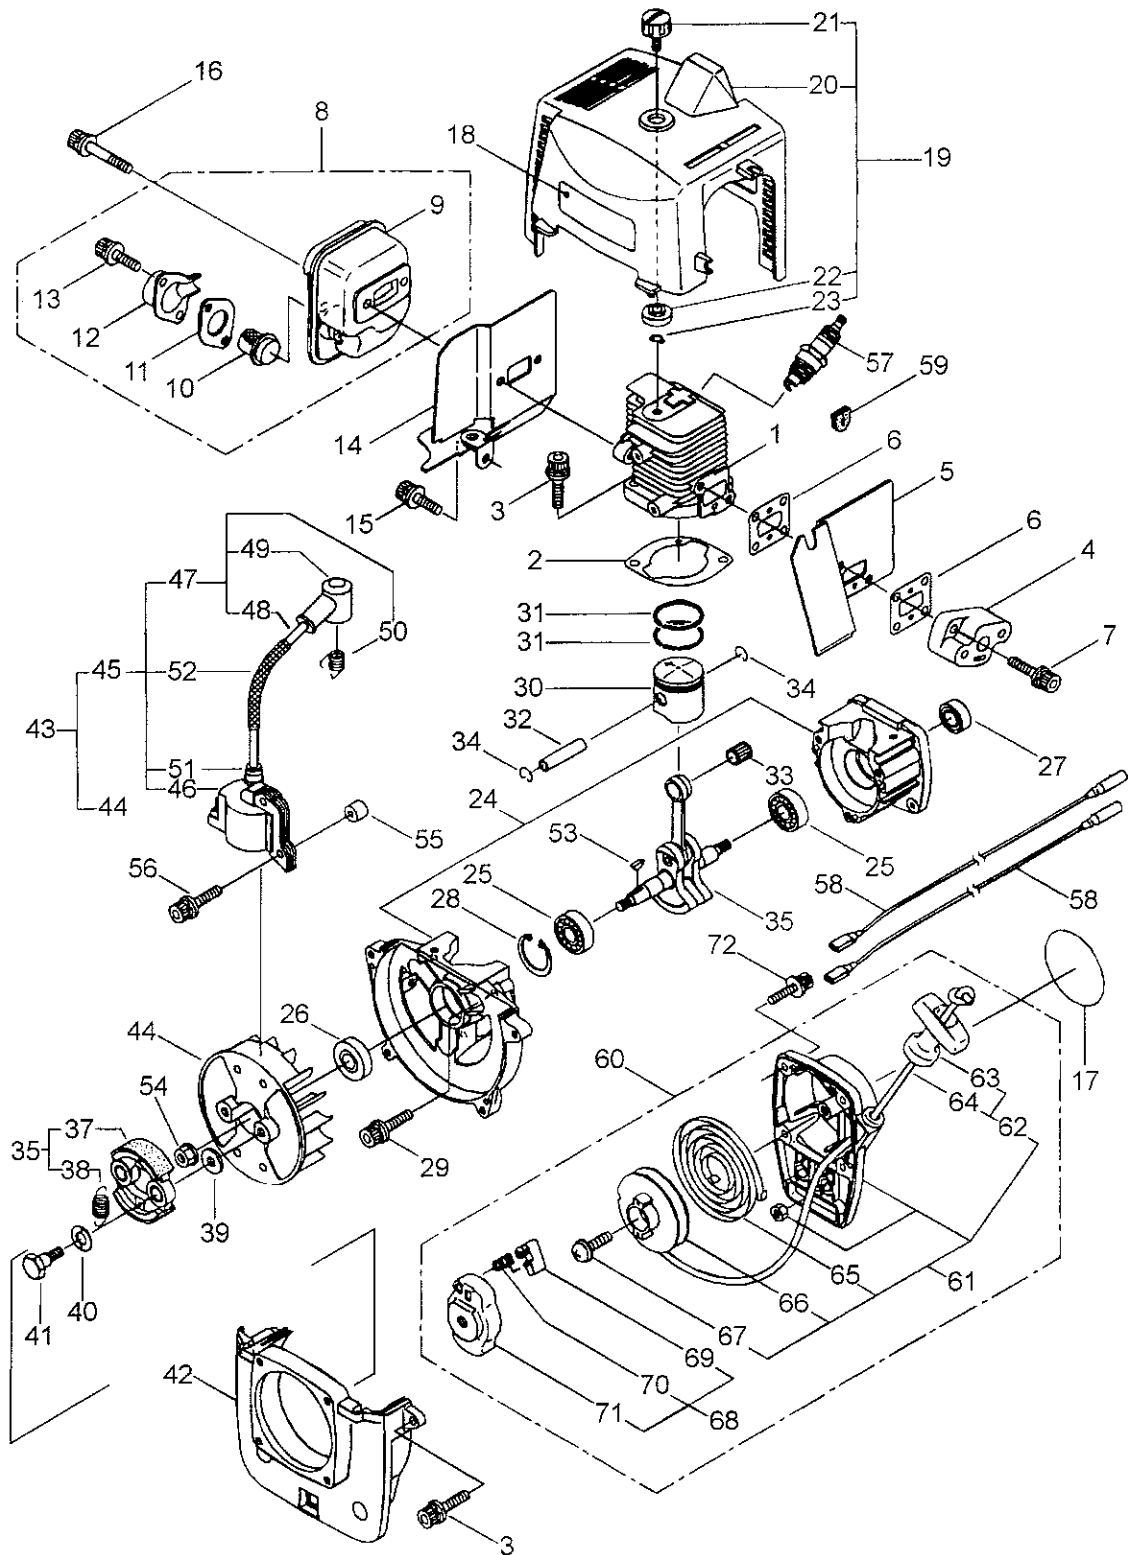

ENGINE

ENGINE

Ref No.	Part No.	Description	Q'ty	Notes
1	266249	Cylinder	1	
2	265655	Gasket	1	
3	261250	Bolt	6	M5X20
4	266317	Insulator	1	
5	261000	Heat Shield	1	
6	261171	Gasket	2	
7	265924	Cap Screw	2	M5X25
8	266250	Muffler Ass'y	1	INCL 9~13
9	266135	Muffler Ass'y	1	
10	262443	Spark Protector	1	
11	266143	Gasket	1	
12	266144	Muffle Tail	1	
13	265107	Bolt	2	M4X10
14	266593	Gasket	1	
15	261607	Bolt	1	M5X16
16	266607	Cap Screw	2	M5X45
17	266741	Label	1	
18	262100	Label	1	
19	266599	Top Cover Ass'y	1	INCL 20~23
20	265981	Top Cover	1	
21	266962	Knob	1	
22	261020	Spacer	1	
23	261734	Clip	1	#5
24	265657	Crankcase	1	
25	261181	Bearing	2	#6000C3
26	262712	Oil Seal	1	TC10267
27	262713	Oil Seal	1	TC10207
28	054676	Snap Ring	1	H26
29	261612	Bolt	3	M5X30
30	264719	Piston	1	
31	264891	Piston Ring	2	
32	261036	Piston Pin	1	
33	263957	Bearing Needle	1	
34	261576	Circlip	2	
35	263719	Crankshaft/Rod Ass'y	1	
36	264887	Clutch Ass'y	1	INCL 37~38
37	264888	Clutch Shoe	2	
38	264889	Spring	1	
39	261189	Washer	2	6X16.5X1.2
40	261777	Wave Washer	2	

Ref No.	Part No.	Description	Q'ty	Notes
41	264505	Clutch Bolt	2	
42	266319	Fan Cover	1	
43	263579	Ignition Coil	1	INCL 44~52
44	263085	Rotor	1	
45	261301	Ignition Coil Ass'y	1	INCL 46~52
46	261302	Coil	1	
47	261744	Spark Plug Wire	1	INCL 48~50
48	261071	Ignition Cable	1	
49	261074	Plug Cap	1	
50	261075	Connector	1	
51	261072	Cap	1	
52	261073	Tube	1	6X6.8X80L
53	261076	Woodruff Key	1	
54	261077	Nut	1	M6
55	261078	Spacer	2	
56	261256	Bolt	2	M4X25
57	261200	Spark Plug	1	NGK BPM6Y
58	261772	Lead	2	
59	261202	Grommet	1	
60	262005	Recoil Starter Ass'y	1	INCL 61~71
61	262011	Recoil Ass'y	1	INCL 62~67
62	261626	Rope Ass'y	1	INCL 63~64
63	261628	Starter Grip	1	
64	261627	Starter Rope	1	
65	261622	Spiral Spring	1	
66	261621	Reel	1	
67	262922	Screw	1	
68	263471	Starter Pawl Ass'y	1	INCL 69~71
69	263473	Pawl	1	
70	263474	Return Spring	1	
71	263472	Starter	1	
72	261257	Bolt	4	M4X16