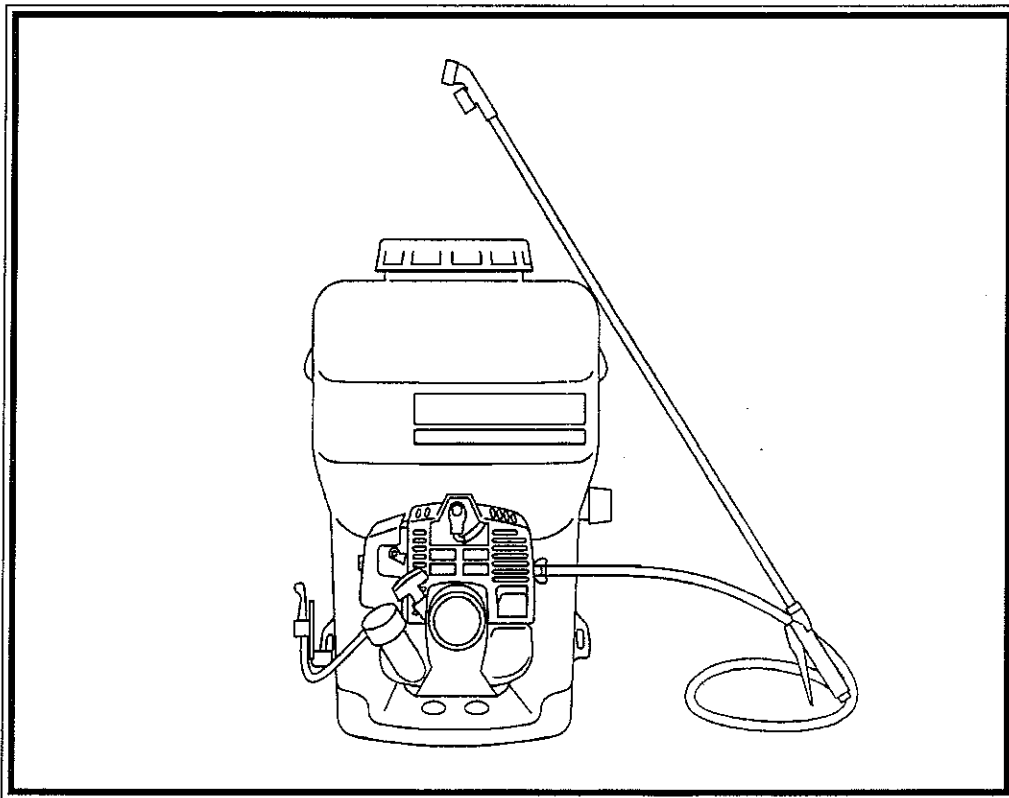

Illustrated Parts List

**Models
MS036**

FRAME & THROTTLE

FRAME & THROTTLE

Ref No.	Part No.	Description	Q'ty	Notes
1	121048	Bracket	1	
2	104706	Buffer	3	
3	081032	Nut	3	M6
4	263743	Washer	2	5.7X15.8Xt2
5	261999	Bolt	2	M5X40
6	261607	Bolt	2	M5X16
7	113674	Stay	1	
8	081415	Screw M5x.8x16	2	M5X16
9	103549	Nut	3	M5
10	115148	Throttle Lever	1	
11	114895	Stop Button	1	
12	114896	Ground Wire	1	
13	105337	Band	1	
14	109704	Nut	3	M6
15	103550	Clamp	1	
16	114901	Vinyl Hose	1	8X9X240L
17	121053	Decal	1	MSO36
18	106328	Decal	1	CAUTION
19	121054	Decal	1	CAUTION
20	120675	Label	1	WARNING