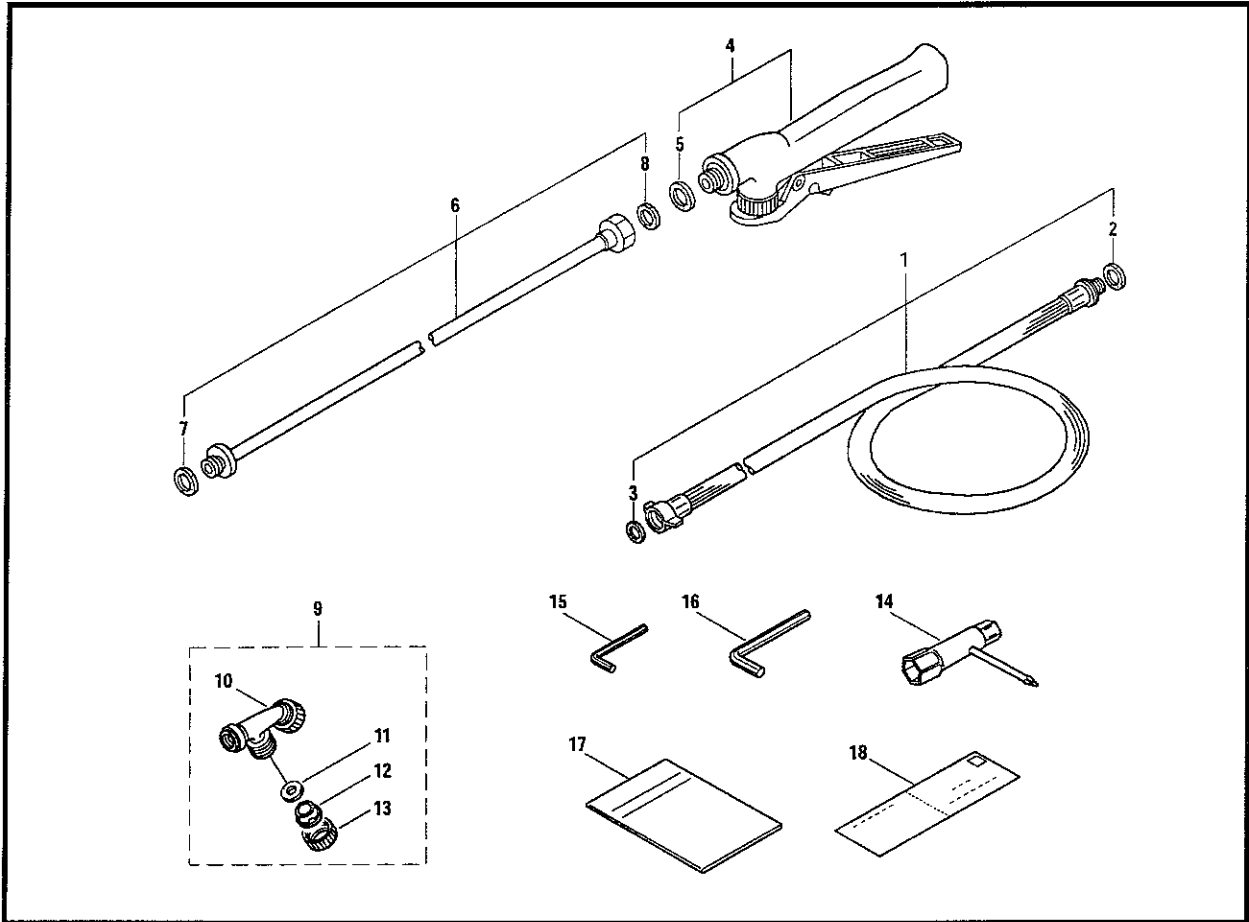

ACCESSORIES

Ref No.	Part No.	Description	Q'ty	Notes
1	118270	Hose Ass'y.	1	INCL 2~3
2	013572	Packing	1	11.5X16Xt1.5
3	074369	Packing	1	7X11.5Xt1.5
4	112852	Lever Cock	1	INCL 5
5	574698	Packing	1	11.5X15.5Xt1.5
6	119217	Nozzle Pipe	1	INCL 7~8
7	574698	Packing	1	11.5X15.5Xt1.5
8	119218	Packing	1	7X11Xt2
9	117958	Wide Nozzle Ass'y.	1	INCL 10~13
10	103170	Nozzle	1	H-606
11	103171	Packing	2	H-704
12	118266	Nozzle Plate	2	NN-D-5
13	103173	Cap	2	
14	210418	Box Wrench/Driver	1	
15	062047	Hex Wrench (3mm)	1	
16	105489	Hex Wrench (4mm)	1	
17	119828	Instruction Manual	1	
18	216007	Warranty Registration Card	1