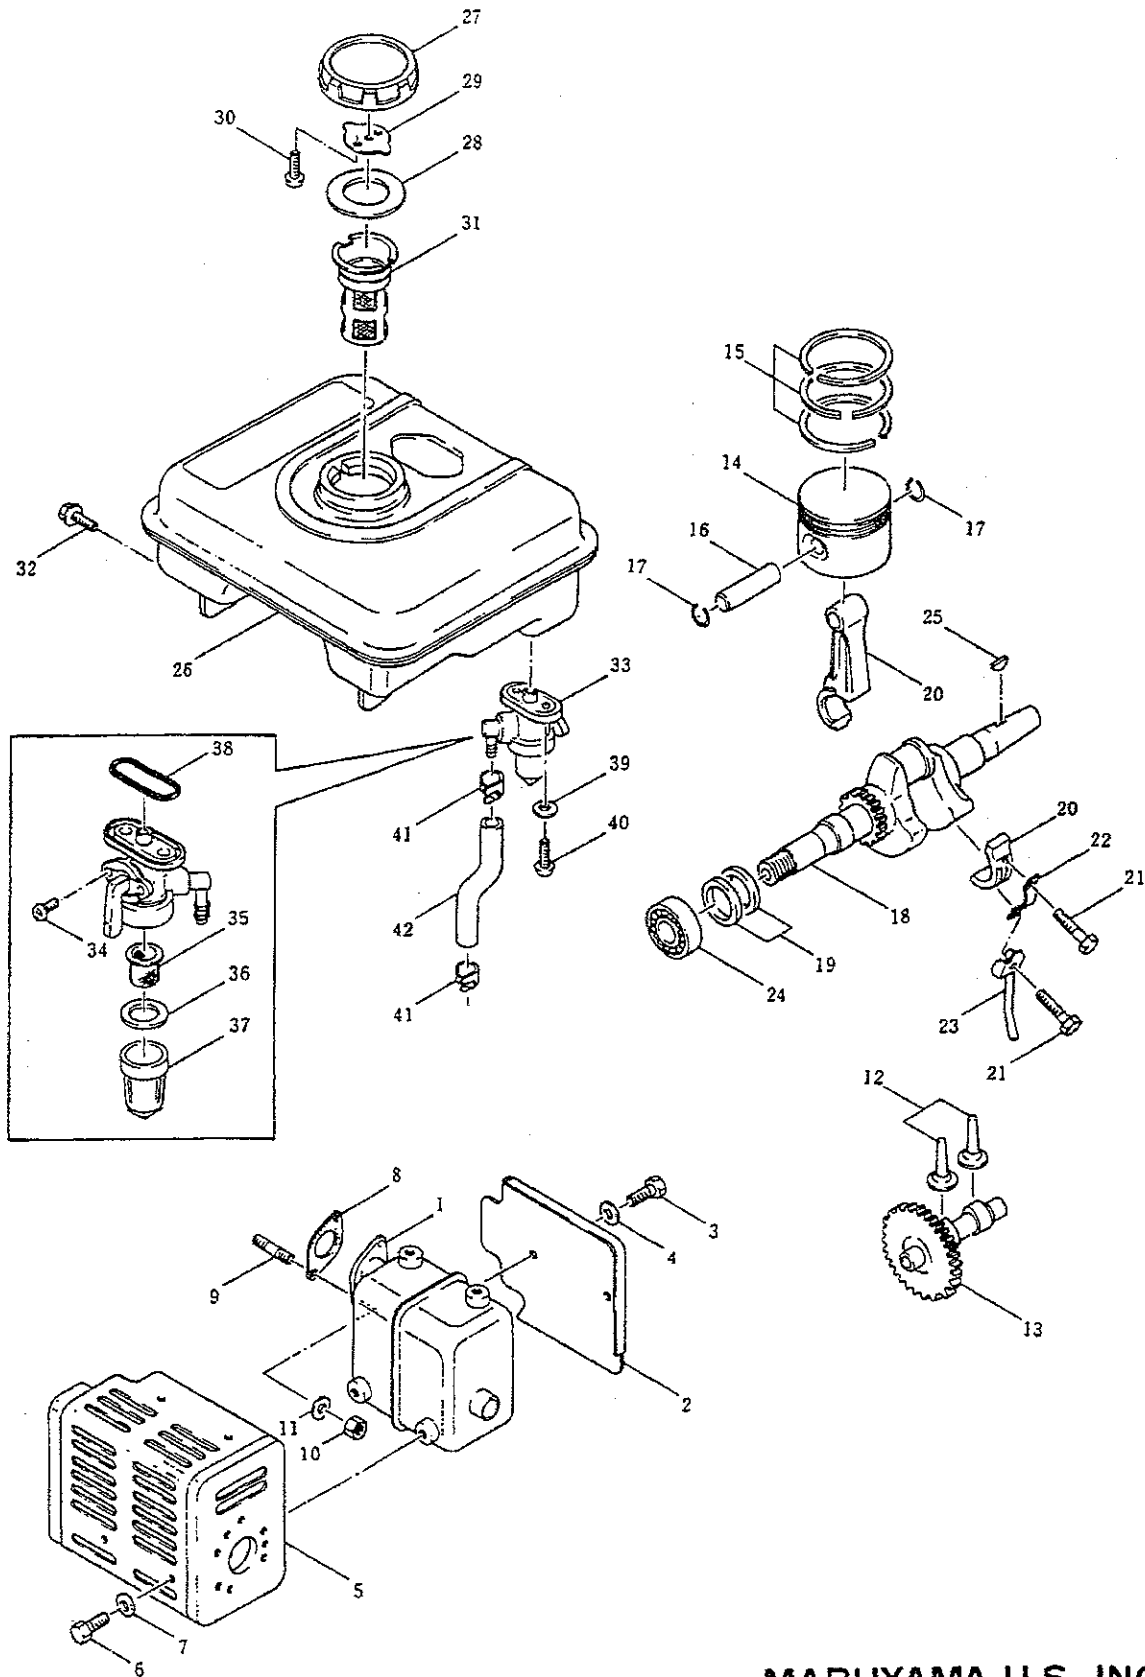

MODEL MP5000E

MODEL MP5020E

3. ENGINE (CRANKSHAFT, PISTON, TANK, MUFFLER)

MARUYAMA U.S., INC.

Ref.No.	Parts No.	Parts Name	Q'ty	Ref.No.	Parts No.	Parts Name	Q'ty
3-1	996266	Muffler, ass'y	1	3-38	944908	O-ring	1
3-2	996267	. Muffler cover	1	3-39	944878	Washer	2
3-3	943729	. Bolt	2	3-40	944901	Screw	2
3-4	944442	. Washer	2	3-41	996287	Clip	2
3-5	996268	Muffler cover	1	3-42	996288	Tube (180L)	1
3-6	943729	Boit	4				
3-7	944442	Washer	4				
3-8	996269	Gasket	1				
3-9	944914	Stud	2				
3-10	943863	Nut	2				
3-11	071120	Washer	2				
3-12	996270	Tappet	2				
3-13	996271	Cam gear	1				
3-14	996272	Piston	1				
3-15	996273	Piston ring set	1				
3-16	944889	Piston pin	1				
3-17	996274	Snap ring	2				
3-18	996275	Crankshaft	1				
3-19	996276	Shim (t1.0)	AR				
3-19	996277	Shim (t1.2)	AR				
3-19	996278	Shim (t1.4)	AR				
3-19	996279	Shim (t1.6)	AR				
3-20	996280	Connecting rod, ass'y	1				
3-21	996281	. Bolt	2				
3-22	996282	Lock washer	1				
3-23	996283	Splasher arm	1				
3-24	071896	Ball bearing (#6204)	1				
3-25	071919	Key	1				
3-26	996284	Fuel tank, ass'y	1				
3-27	996285	. Tank cap, ass'y	1				
3-28	944896	.. Gasket	1				
3-29	944897	.. Spring	1				
3-30	944898	.. Screw	2				
3-31	944899	. Fuel strainer	1				
3-32	996286	Bolt	4				
3-33	944903	Filter, ass'y	1				
3-34	944904	. Screw	2				
3-35	944905	. Strainer	1				
3-36	944906	. Gasket	1				
3-37	944907	. Filter pot	1