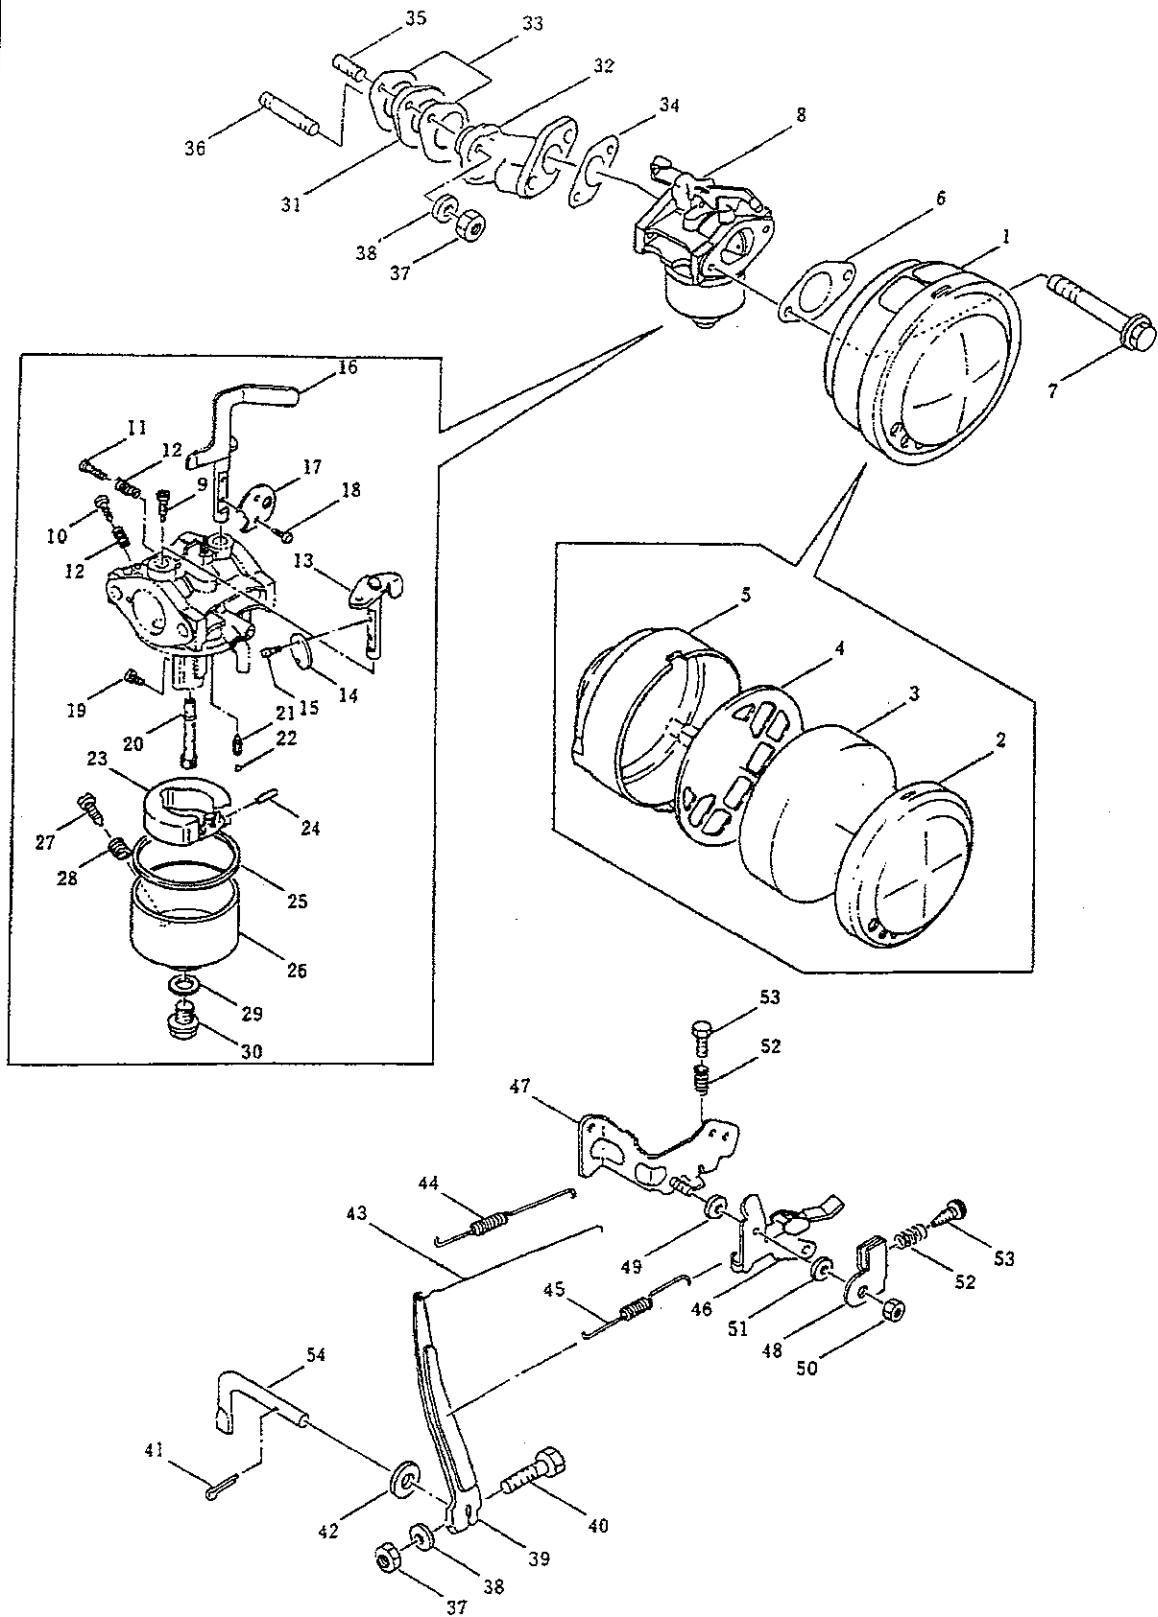

MODEL MP5000E

MODEL MP5020E

4. ENGINE (CARBURETOR, AIR CLEANER)

MARUYAMA U.S., INC.

Ref.No.	Parts No.	Parts Name	Q'ty	Ref.No.	Parts No.	Parts Name	Q'ty
4-1	996289	Air cleaner, ass'y	1	4-41	944955	Snap pin	1
4-2	996290	. Air cleaner cover	1	4-42	071120	Washer	1
4-3	996291	. Element	1	4-43	996316	Governor link	1
4-4	996292	. Air cleaner plate	1	4-44	996317	Link spring	1
4-5	996293	. Air cleaner case	1	4-45	996318	Governor spring	1
4-6	996294	Gasket	1	4-46	996319	Control lever	1
4-7	996295	Bolt	2	4-47	996320	Bracket	1
4-8	996296	Carburetor, ass'y	1	4-48	996321	Bracket	1
4-9	996297	. Pilot jet (#35)	1	4-49	944961	Washer	1
4-10	996298	. Pilot screw	1	4-50	944965	Nut	1
4-11	944522	. Screw	1	4-51	944963	Spring	1
4-12	944928	. Spring	2	4-52	996322	Spring	2
4-13	996299	. Throttle shaft	1	4-53	996323	Screw	2
4-14	996300	. Throttle valve (#130)	1	4-54	996324	Governor tip	1
4-15	944931	. Screw	1				
4-16	996301	. Choke shaft	1				
4-17	996302	. Choke valve	1				
4-18	944934	. Screw	2				
4-19	996303	. Main jet (#67.5)	1				
4-20	996304	. Main nozzle (#2A)	1				
4-21	944937	. Needle valve	1				
4-22	996305	. Clip	1				
4-23	944939	. Float	1				
4-24	944940	. Float pin	1				
4-25	944941	. Gasket	1				
4-26	996306	. Float chamber, ass'y	1				
4-27	996307	. . Drain screw	1				
4-28	944944	. . Spring	1				
4-29	944945	. Gasket	1				
4-30	944946	. Bolt	1				
4-31	996308	Insulator	1				
4-32	996309	Inlet pipe	1				
4-33	996310	Gasket	2				
4-34	996311	Gasket	1				
4-35	996312	Stud	1				
4-36	996313	Stud	1				
4-37	943863	Nut	3				
4-38	944442	Washer	3				
4-39	996314	Governor arm	1				
4-40	996315	Bolt	1