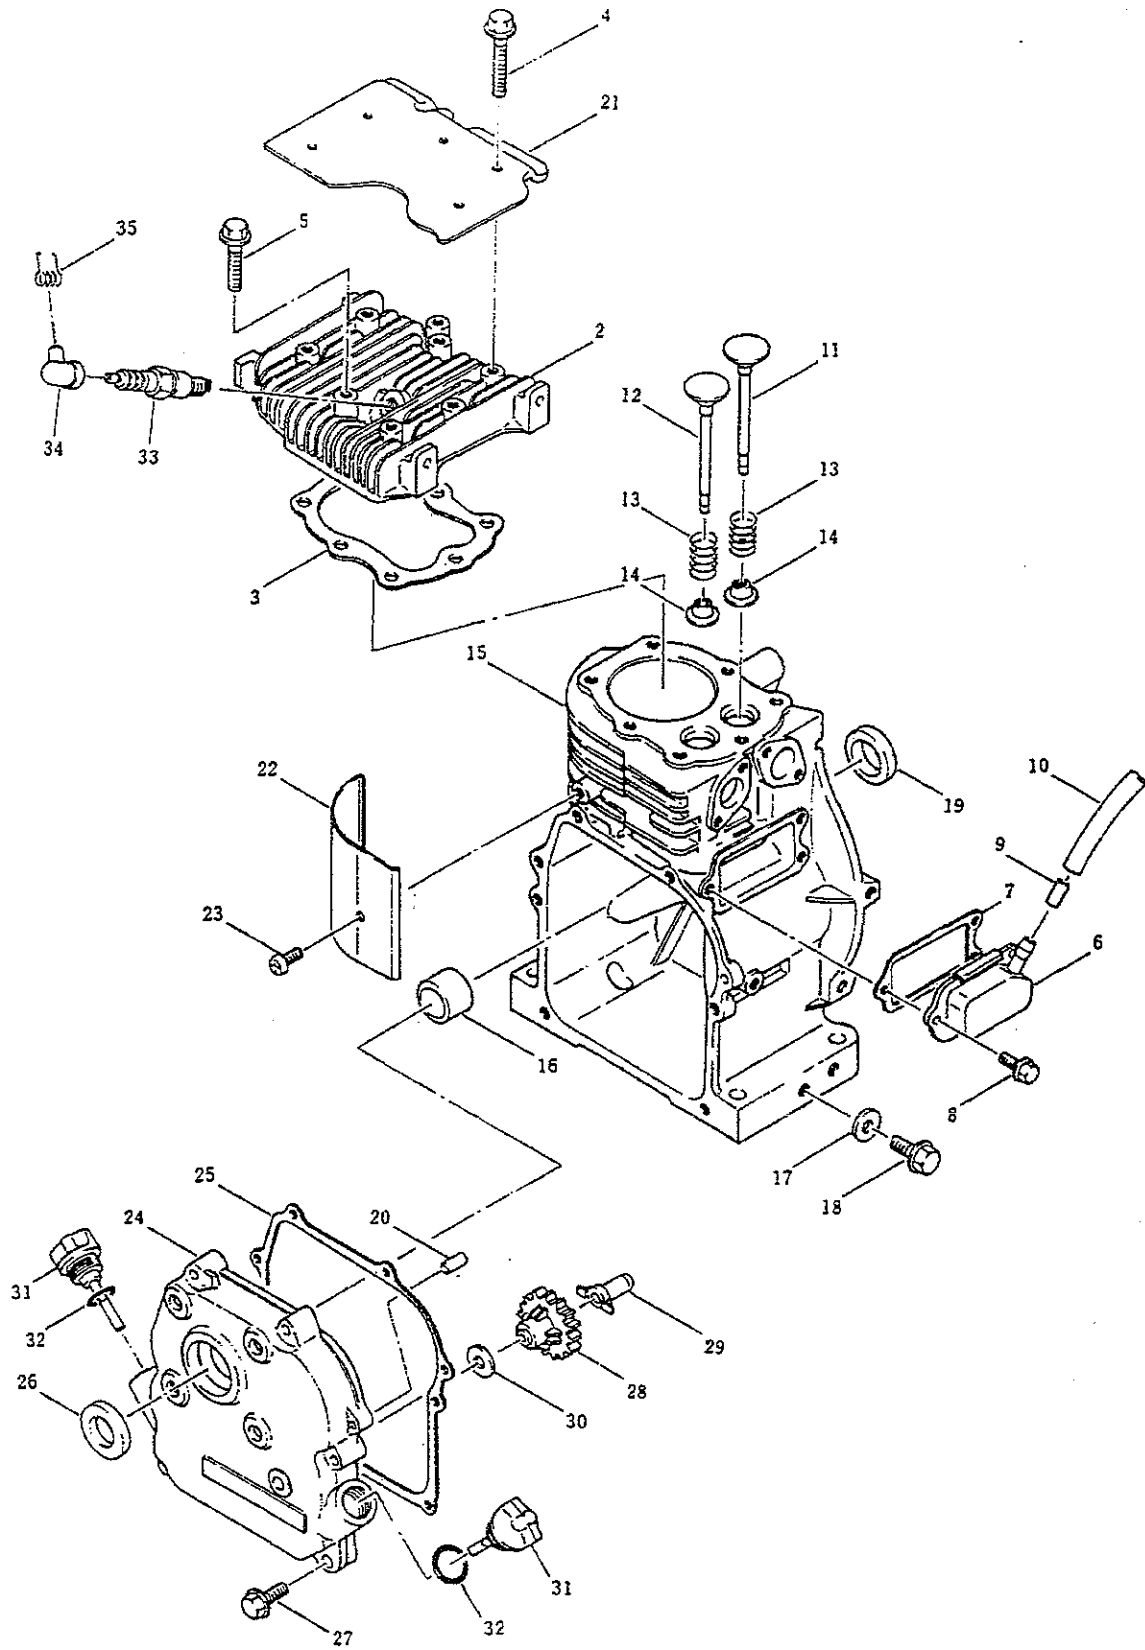

MODEL MP5000E

MODEL MP5020E

2. ENGINE (CYLINDER, VALVE)

MARUYAMA U.S., INC.

Ref.No.	Parts No.	Parts Name	Q'ty	Ref.No.	Parts No.	Parts Name	Q'ty
2-1	240071	Engine (FA130D)	1				
2-2	996240	Cylinder head	1				
2-3	996241	Gasket	1				
2-4	996242	Bolt	6				
2-5	996243	Bolt	1				
2-6	996244	Cover	1				
2-7	996245	Gasket	1				
2-8	996246	Bolt	3				
2-9	996247	Pipe	1				
2-10	944924	Tube (160L)	1				
2-11	996248	Inlet valve	1				
2-12	996249	Exhaust valve	1				
2-13	996250	Spring	2				
2-14	996251	Retainer	2				
2-15	996252	Crankcase, ass'y	1				
2-16	996253	. Bearing	1				
2-17	996254	. Gasket	2				
2-18	944876	. Bolt	2				
2-19	996255	Oil seal	1				
2-20	071717	Dowel pin	2				
2-21	996256	Cylinder head cover	1				
2-22	996257	Cylinder cover	1				
2-23	996258	Screw	1				
2-24	996259	Crankcase cover	1				
2-25	996260	Gasket	1				
2-26	996261	Oil seal	1				
2-27	996262	Bolt	6				
2-28	996263	Governor, ass'y	1				
2-29	944871	Governor sleeve	1				
2-30	944870	Washer	1				
2-31	996264	Oil filler cap	2				
2-32	996265	O-ring	2				
2-33	944883	Spark plug (BP4HS)	1				
2-34	944884	Plug cap	1				
2-35	944885	Spring	1