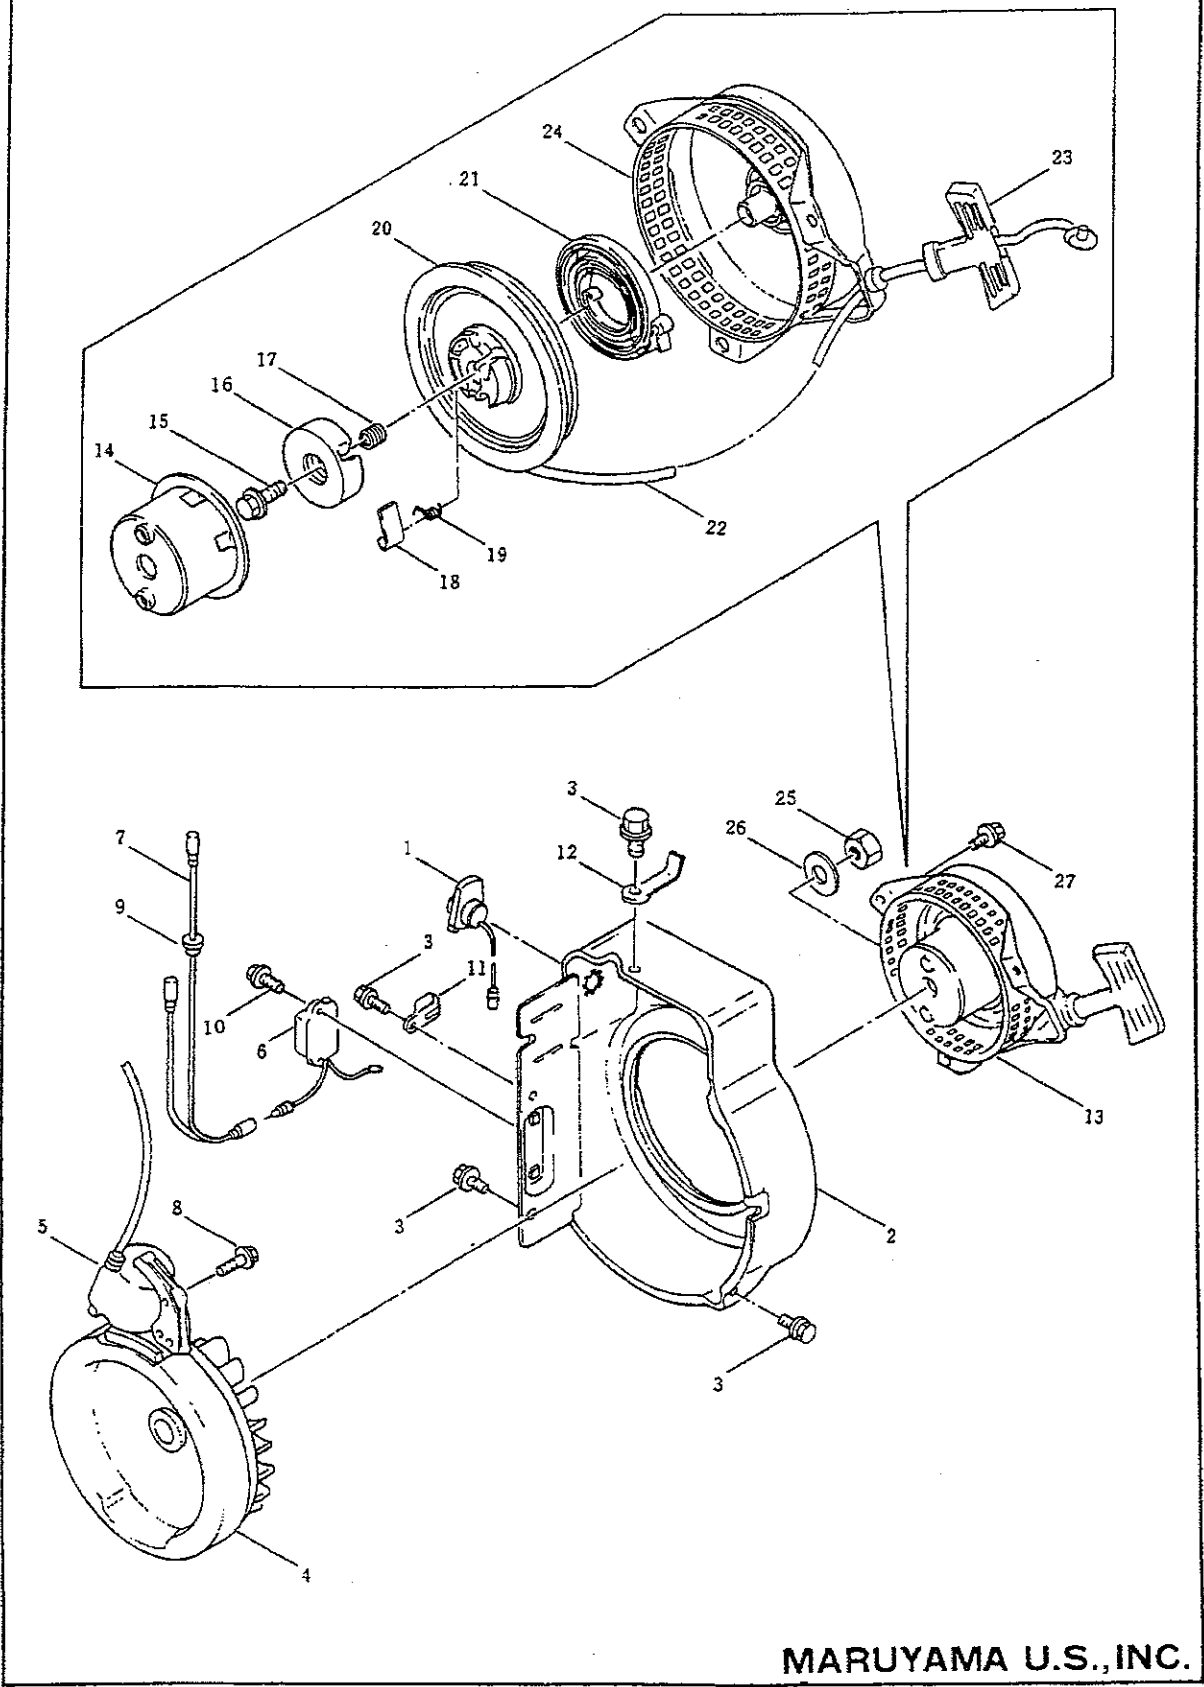

MODEL MP5000E

MODEL MP5020E

5. ENGINE (FAN COVER, MAGNETO, STARTER)

MARUYAMA U.S., INC.

Ref.No.	Parts No.	Parts Name	Q'ty	Ref.No.	Parts No.	Parts Name	Q'ty
5-1	944986	Stop switch	1				
5-2	996325	Fan housing	1				
5-3	996326	Bolt	5				
5-4	996327	Flywheel	1				
5-5	996328	Ignition coil	1				
5-6	996329	Igniter	1				
5-7	996330	Lead wire	1				
5-8	944990	Bolt	2				
5-9	996331	Grommet	1				
5-10	996332	Screw	2				
5-11	996333	Clamp	1				
5-12	996334	Clamp	1				
5-13	996335	Recoil starter, ass'y	1				
5-14	996336	Pulley	1				
5-15	996337	Bolt	1				
5-16	996338	Retainer	1				
5-17	996339	Spring	1				
5-18	996340	Recoil pawl	1				
5-19	996341	Return spring	1				
5-20	996342	Recoil reel	1				
5-21	996343	Recoil spring	1				
5-22	996344	Rope (#4X1320L)	1				
5-23	996345	Handle	1				
5-24	996346	Recoil case	1				
5-25	996347	Nut	1				
5-26	996348	Washer	1				
5-27	996349	Bolt	3