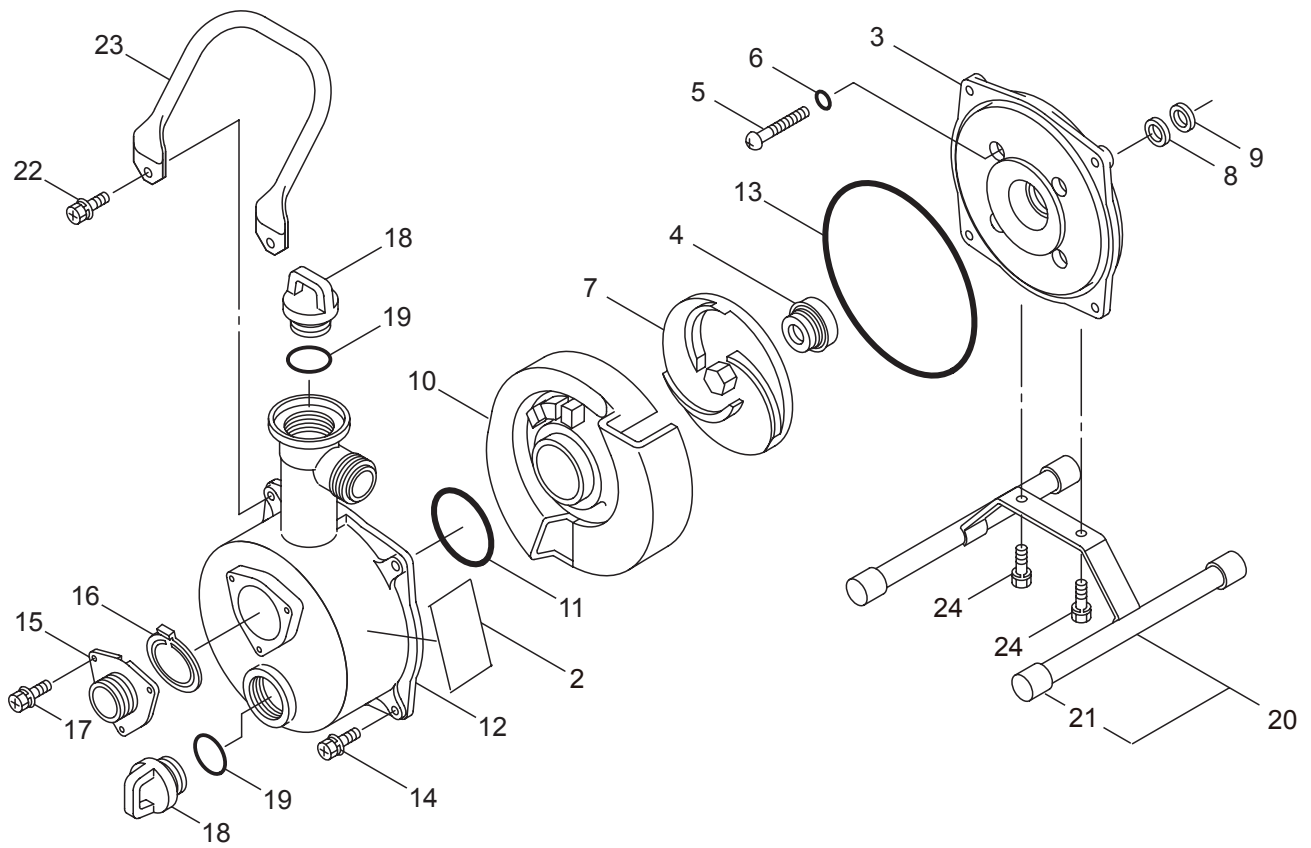

PARTS LIST

MP2523

CONTENTS

1. MAIN BODY	1 ~ 2
2. ENGINE	3 ~ 6
3. CARBURETOR, FUEL TANK	7 ~ 8

2013. 06.

MARUYAMA

P/N 523056-3

1. MP2523
MAIN BODY

Ref. No.	Part No.	Part Name	Q'ty	Remarks
1-1	332264	MP2523	1	
1-2	287463	Label	1	
1-3	283896	Casing Cover	1	
1-4	240002	Mechanical Seal	1	
1-5	550162	Screw	4	M5x0.8x40
1-6	013918	O-Ring	4	S5
1-7	283910	Impeller	1	
1-8	284812	Spacer	1	T0.5
1-9	284813	Spacer	1	T0.3
1-10	283911	Scroll	1	
1-11	027533	O-Ring	1	P42
1-12	283897	Casing	1	
1-13	012615	O-Ring	1	G140
1-14	126541	Bolt	2	M6x20
1-15	240553	Suction Port	1	
1-16	283914	Check Valve	1	
1-17	125824	Bolt	3	M6x16
1-18	283916	Plug	2	G1
1-19	284422	O-Ring	2	P30
1-20	287472	Base	1	Incl.21
1-21	287052	Pad	4	
1-22	092554	Bolt	2	M6x25
1-23	287053	Handle	1	
1-24	092513	Bolt	2	M8x16
1-25	287468	Instruction Manual	1	<ES>
1-26	288793	Instruction Manual	1	<IT>
1-27	289070	Instruction Manual	1	<FR>
1-28	240027	Hose	1	25x3m
1-29	284300	Strainer	1	
1-30	240028	Hose Coupling	2	G1
1-31	240858	Hose Coupling	2	
1-32	240859	Packing	2	
1-33	284301	Hose Band	3	
1-34	523056	Parts List	1	MP2523

2. MP2523 ENGINE

Ref. No.	Part No.	Part Name	Q'ty	Remarks
2-46	273093	Recoil Ass'y	1	Incl.47-57
2-47	280492	Reel	1	
2-48	287421	Spiral Spring	1	
2-49	280494	Screw	1	
2-50	280495	Starter Rope Ass'y	1	Incl.51-53
2-51	283616	Starter Rope	1	
2-52	280497	Starter Grip	1	
2-53	280550	Stopper	1	
2-54	280547	Washer	1	
2-55	280548	Collar	1	
2-56	269423	Nut	1	
2-57	288500	Plate	1	
2-58	287399	Stater Pulley Ass'y	1	
2-59	269833	Screw	1	M4x16
2-60	280489	Screw	2	M4x20
2-61	287462	Label	1	
2-62	284587	Label	1	
2-63	267561	Label	1	
2-64	287717	Label	1	