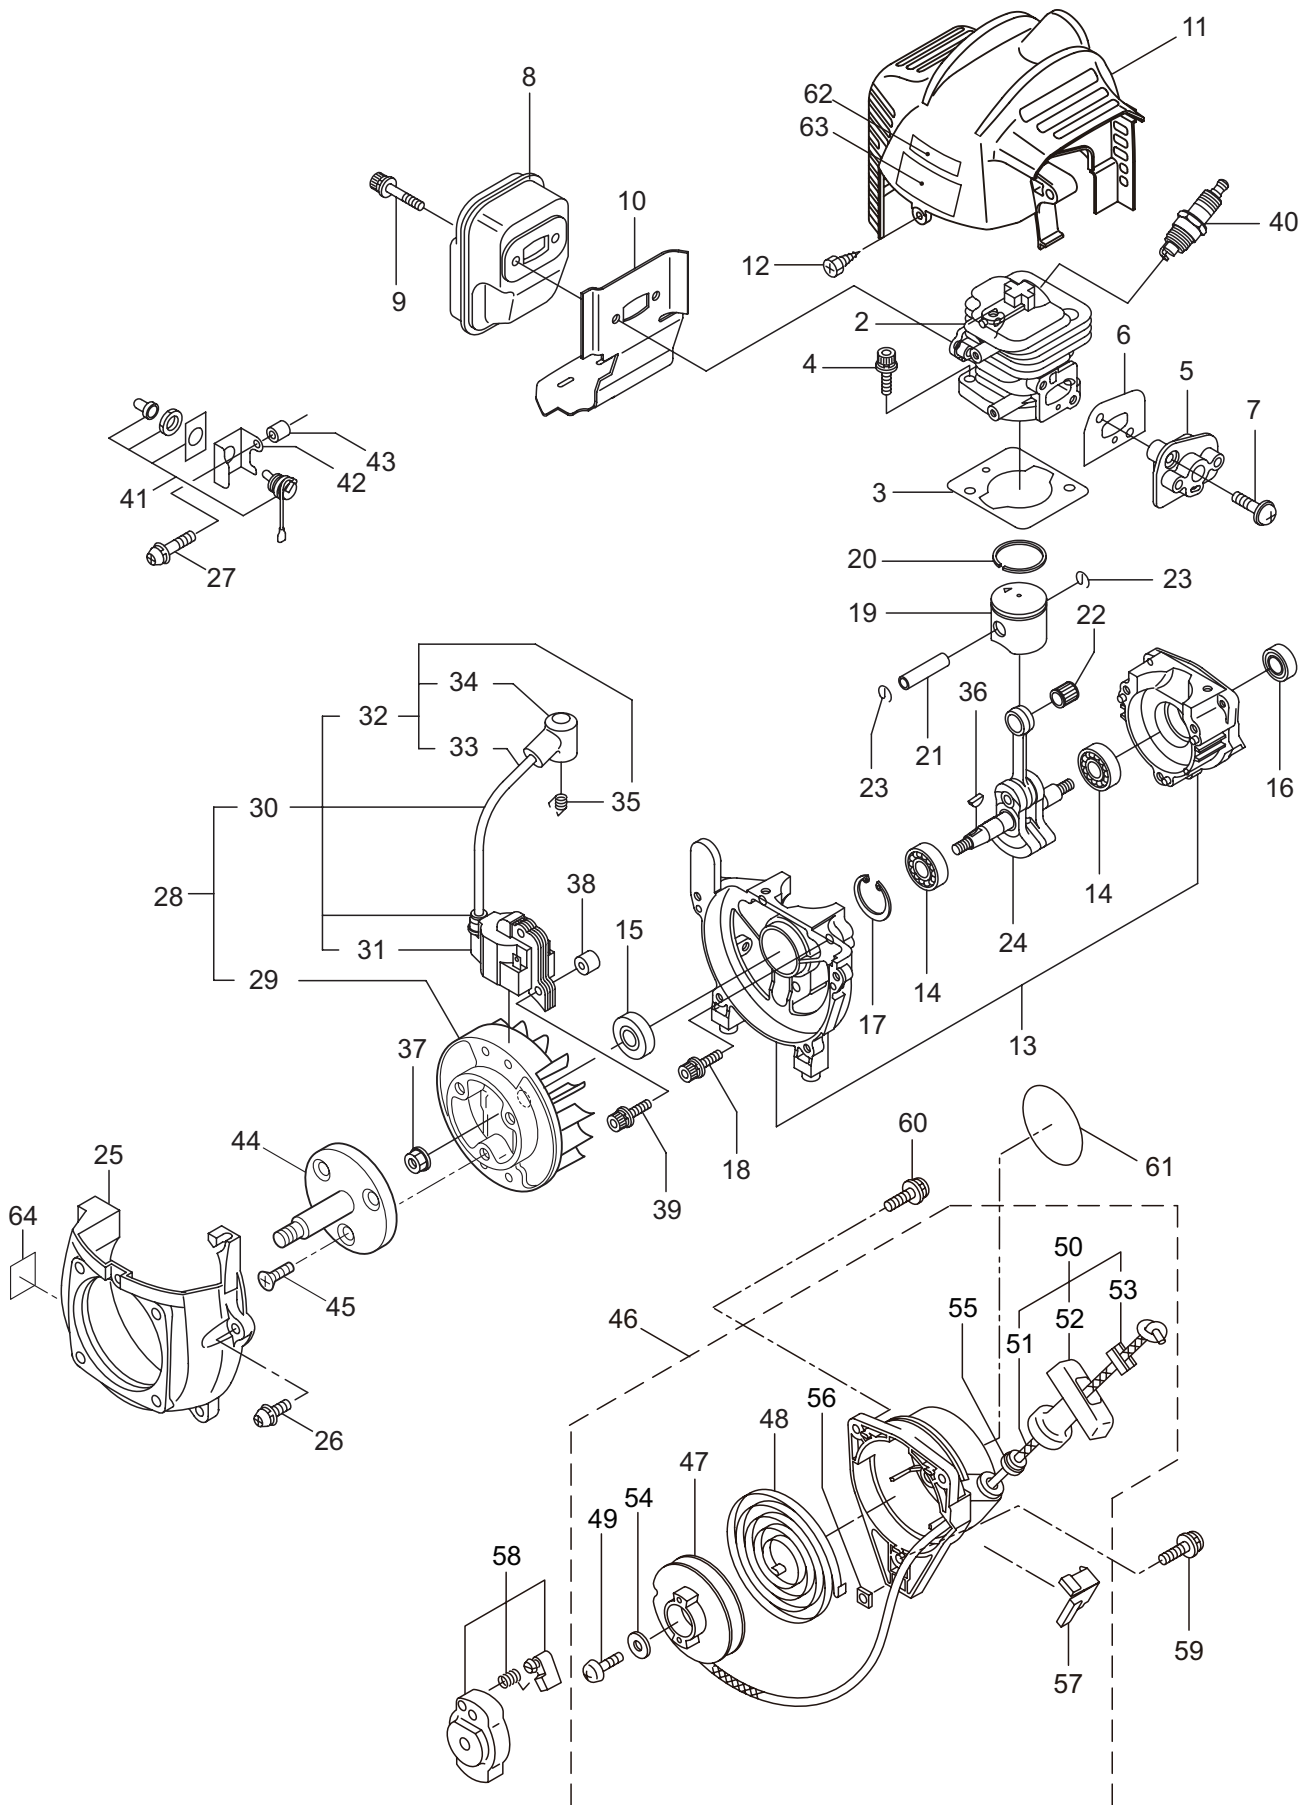

2. MP2523 ENGINE

Ref. No.	Part No.	Part Name	Q'ty	Remarks
2-1	858821	Engine	1	EE230/35
2-2	266249	Cylinder	1	New gasket required
2-3	283420	Gasket	1	
2-4	267290	Cap Screw	2	M5x20
2-5	263772	Insulator	1	New gasket required
2-6	267049	Gasket	1	
2-7	269826	Screw	2	M5x25
2-8	281524	Muffler	1	
2-9	266264	Cap Screw	2	M5x50
2-10	280409	Gasket	1	
2-11	280846	Top Cover	1	
2-12	283978	Screw	1	4x16
2-13	280341	Crankcase	1	
2-14	280488	Bearing	2	PPL 6001
2-15	261492	Oil Seal	1	ISCD12287
2-16	261386	Oil Seal	1	ISCD12227
2-17	055185	Snap Ring	1	#28
2-18	261612	Cap Screw	3	M5x30
2-19	263569	Piston	1	
2-20	263789	Piston Ring	1	
2-21	261036	Piston Pin	1	
2-22	263957	Bearing, Needle	1	KTV81112EG01 B2
2-23	261576	Clip,Piston	2	
2-24	267193	Crankshaft/Conn.Rod Ass'y	1	
2-25	283386	Fan Cover	1	
2-26	269831	Screw	3	M5x20
2-27	269826	Screw	1	M5x25
2-28	284077	Magneto Ass'y	1	Incl.29-35
2-29	269323	Rotor/Fan	1	
2-30	280470	Ignition Coil Ass'y	1	Incl.31-35
2-31	267401	Coil	1	
2-32	280868	Spark Plug Wire Ass'y	1	Incl.33-35
2-33	280869	Spark Plug Wire	1	
2-34	280870	Plug Boot	1	
2-35	280871	Connector	1	
2-36	261076	Woodruff Key	1	3x10
2-37	261417	Nut,Rotor	1	M8
2-38	280381	Spacer	2	
2-39	261256	Cap Screw	2	M4x25
2-40	262483	Spark Plug	1	NGK BPMR6Y
2-41	284919	Stop Switch	1	
2-42	269419	Stay	1	
2-43	284635	Coller	1	
2-44	269481	Shaft	1	
2-45	265312	Screw	3	M6x15