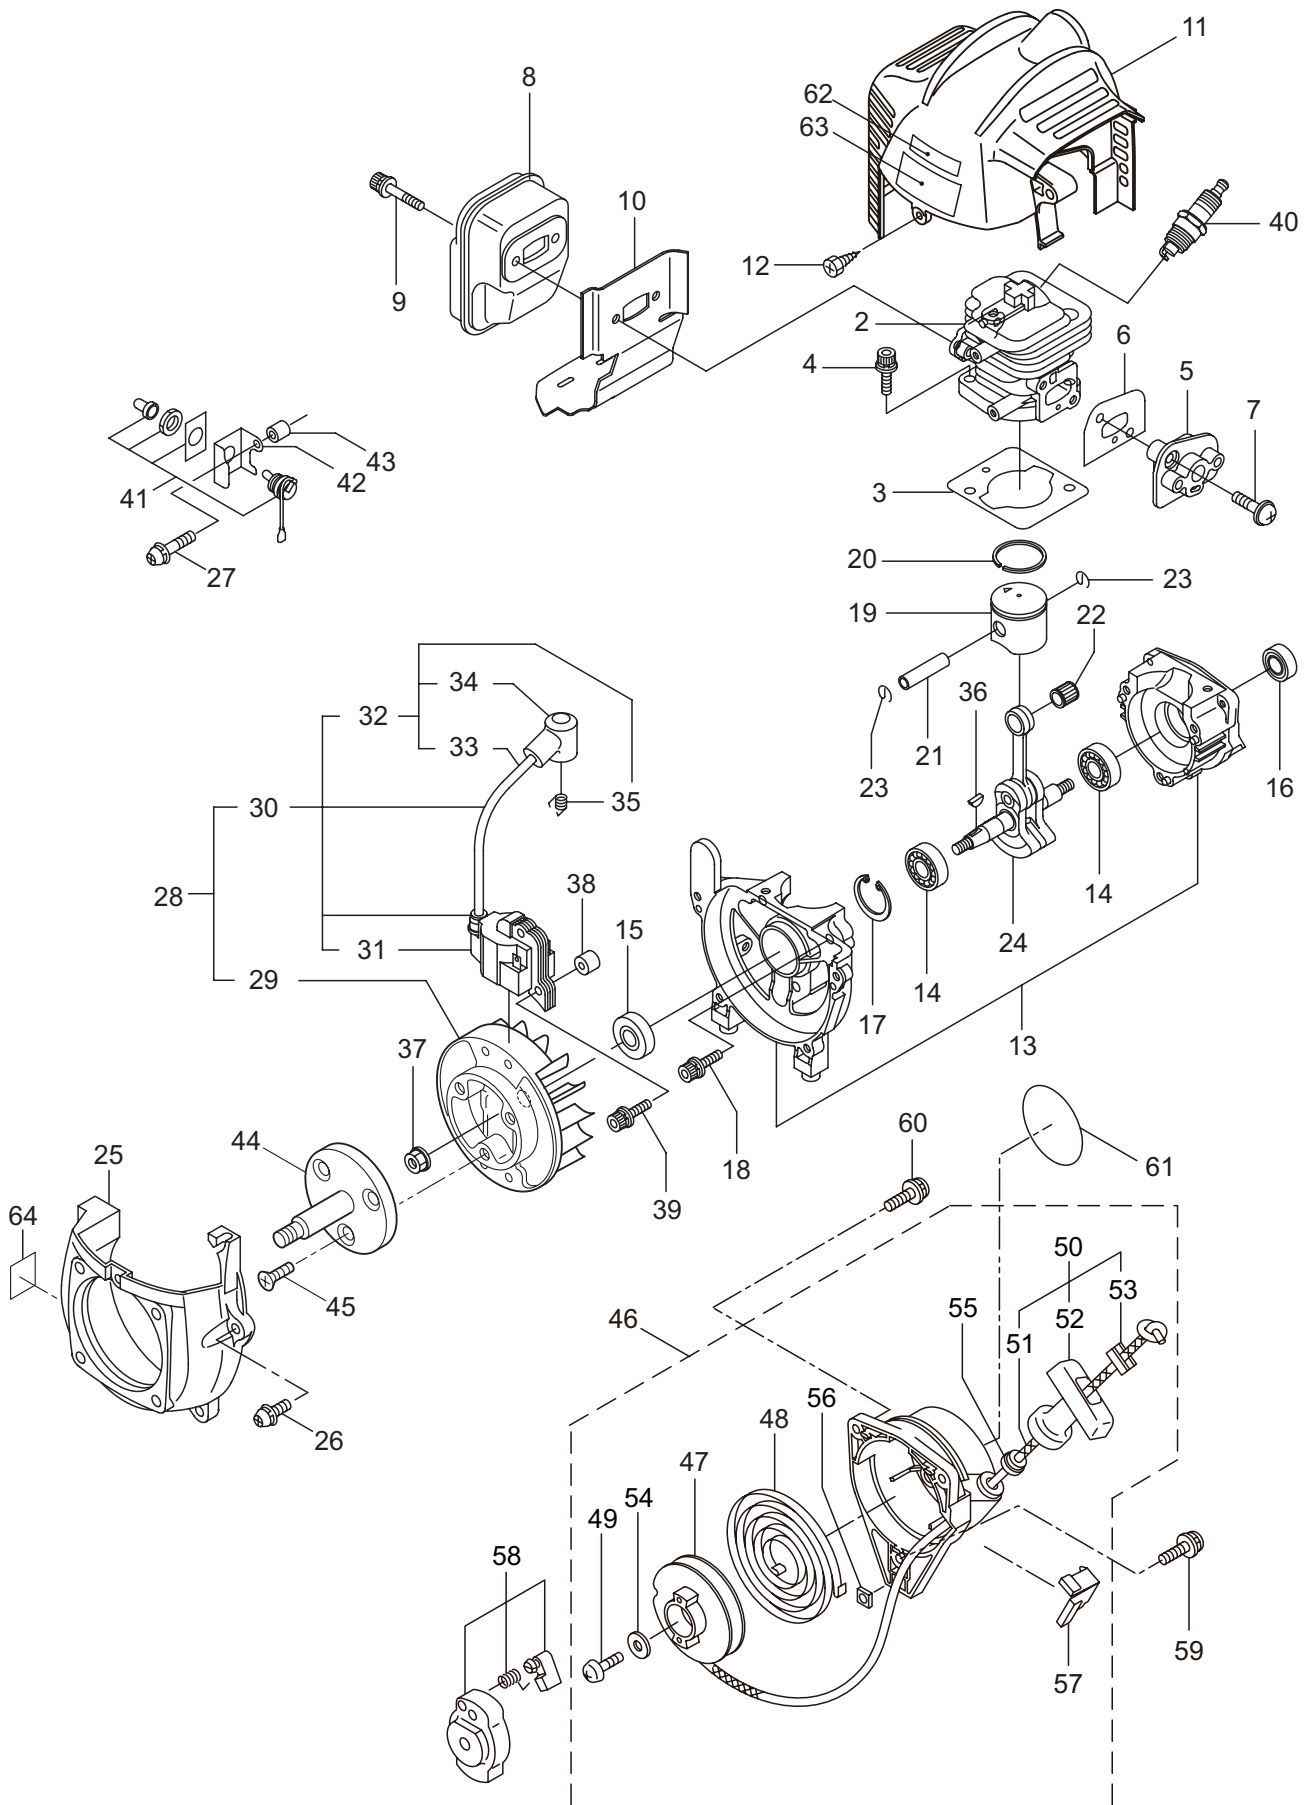

PARTS LIST

MP2523

CONTENTS

1. MAIN BODY	1 ~ 2
2. ENGINE	3 ~ 6
3. CARBURETOR, FUEL TANK	7 ~ 8

2013. 06.

MARUYAMA

P/N 523056-3

1. MP2523
MAIN BODY

Ref. No.	Part No.	Part Name	Q'ty	Remarks
1-1	332264	MP2523	1	
1-2	287463	Label	1	
1-3	283896	Casing Cover	1	
1-4	240002	Mechanical Seal	1	
1-5	550162	Screw	4	M5x0.8x40
1-6	013918	O-Ring	4	S5
1-7	283910	Impeller	1	
1-8	284812	Spacer	1	T0.5
1-9	284813	Spacer	1	T0.3
1-10	283911	Scroll	1	
1-11	027533	O-Ring	1	P42
1-12	283897	Casing	1	
1-13	012615	O-Ring	1	G140
1-14	126541	Bolt	2	M6x20
1-15	240553	Suction Port	1	
1-16	283914	Check Valve	1	
1-17	125824	Bolt	3	M6x16
1-18	283916	Plug	2	G1
1-19	284422	O-Ring	2	P30
1-20	287472	Base	1	Incl.21
1-21	287052	Pad	4	
1-22	092554	Bolt	2	M6x25
1-23	287053	Handle	1	
1-24	092513	Bolt	2	M8x16
1-25	287468	Instruction Manual	1	<ES>
1-26	288793	Instruction Manual	1	<IT>
1-27	289070	Instruction Manual	1	<FR>
1-28	240027	Hose	1	25x3m
1-29	284300	Strainer	1	
1-30	240028	Hose Coupling	2	G1
1-31	240858	Hose Coupling	2	
1-32	240859	Packing	2	
1-33	284301	Hose Band	3	
1-34	523056	Parts List	1	MP2523

2. MP2523 ENGINE

Ref. No.	Part No.	Part Name	Q'ty	Remarks
2-46	273093	Recoil Ass'y	1	Incl.47-57
2-47	280492	Reel	1	
2-48	287421	Spiral Spring	1	
2-49	280494	Screw	1	
2-50	280495	Starter Rope Ass'y	1	Incl.51-53
2-51	283616	Starter Rope	1	
2-52	280497	Starter Grip	1	
2-53	280550	Stopper	1	
2-54	280547	Washer	1	
2-55	280548	Collar	1	
2-56	269423	Nut	1	
2-57	288500	Plate	1	
2-58	287399	Stater Pulley Ass'y	1	
2-59	269833	Screw	1	M4x16
2-60	280489	Screw	2	M4x20
2-61	287462	Label	1	
2-62	284587	Label	1	
2-63	267561	Label	1	
2-64	287717	Label	1	