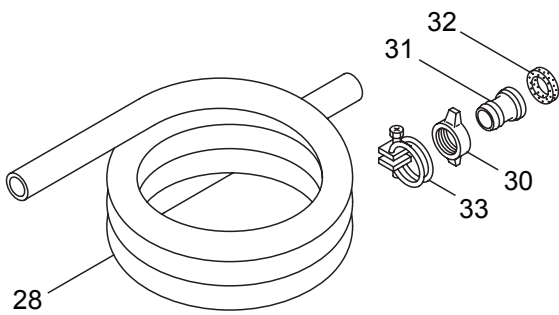

PARTS LIST

MP2523

CONTENTS

1. MAIN BODY	1 ~ 2
2. ENGINE	3 ~ 6
3. CARBURETOR, FUEL TANK	7 ~ 8

2013. 06.

MARUYAMA

P/N 523056-3

1. MP2523
MAIN BODY

Ref. No.	Part No.	Part Name	Q'ty	Remarks
1-1	332264	MP2523	1	
1-2	287463	Label	1	
1-3	283896	Casing Cover	1	
1-4	240002	Mechanical Seal	1	
1-5	550162	Screw	4	M5x0.8x40
1-6	013918	O-Ring	4	S5
1-7	283910	Impeller	1	
1-8	284812	Spacer	1	T0.5
1-9	284813	Spacer	1	T0.3
1-10	283911	Scroll	1	
1-11	027533	O-Ring	1	P42
1-12	283897	Casing	1	
1-13	012615	O-Ring	1	G140
1-14	126541	Bolt	2	M6x20
1-15	240553	Suction Port	1	
1-16	283914	Check Valve	1	
1-17	125824	Bolt	3	M6x16
1-18	283916	Plug	2	G1
1-19	284422	O-Ring	2	P30
1-20	287472	Base	1	Incl.21
1-21	287052	Pad	4	
1-22	092554	Bolt	2	M6x25
1-23	287053	Handle	1	
1-24	092513	Bolt	2	M8x16
1-25	287468	Instruction Manual	1	<ES>
1-26	288793	Instruction Manual	1	<IT>
1-27	289070	Instruction Manual	1	<FR>
1-28	240027	Hose	1	25x3m
1-29	284300	Strainer	1	
1-30	240028	Hose Coupling	2	G1
1-31	240858	Hose Coupling	2	
1-32	240859	Packing	2	
1-33	284301	Hose Band	3	
1-34	523056	Parts List	1	MP2523

2. MP2523 ENGINE

Ref. No.	Part No.	Part Name	Q'ty	Remarks
2-46	273093	Recoil Ass'y	1	Incl.47-57
2-47	280492	Reel	1	
2-48	287421	Spiral Spring	1	
2-49	280494	Screw	1	
2-50	280495	Starter Rope Ass'y	1	Incl.51-53
2-51	283616	Starter Rope	1	
2-52	280497	Starter Grip	1	
2-53	280550	Stopper	1	
2-54	280547	Washer	1	
2-55	280548	Collar	1	
2-56	269423	Nut	1	
2-57	288500	Plate	1	
2-58	287399	Stater Pulley Ass'y	1	
2-59	269833	Screw	1	M4x16
2-60	280489	Screw	2	M4x20
2-61	287462	Label	1	
2-62	284587	Label	1	
2-63	267561	Label	1	
2-64	287717	Label	1	