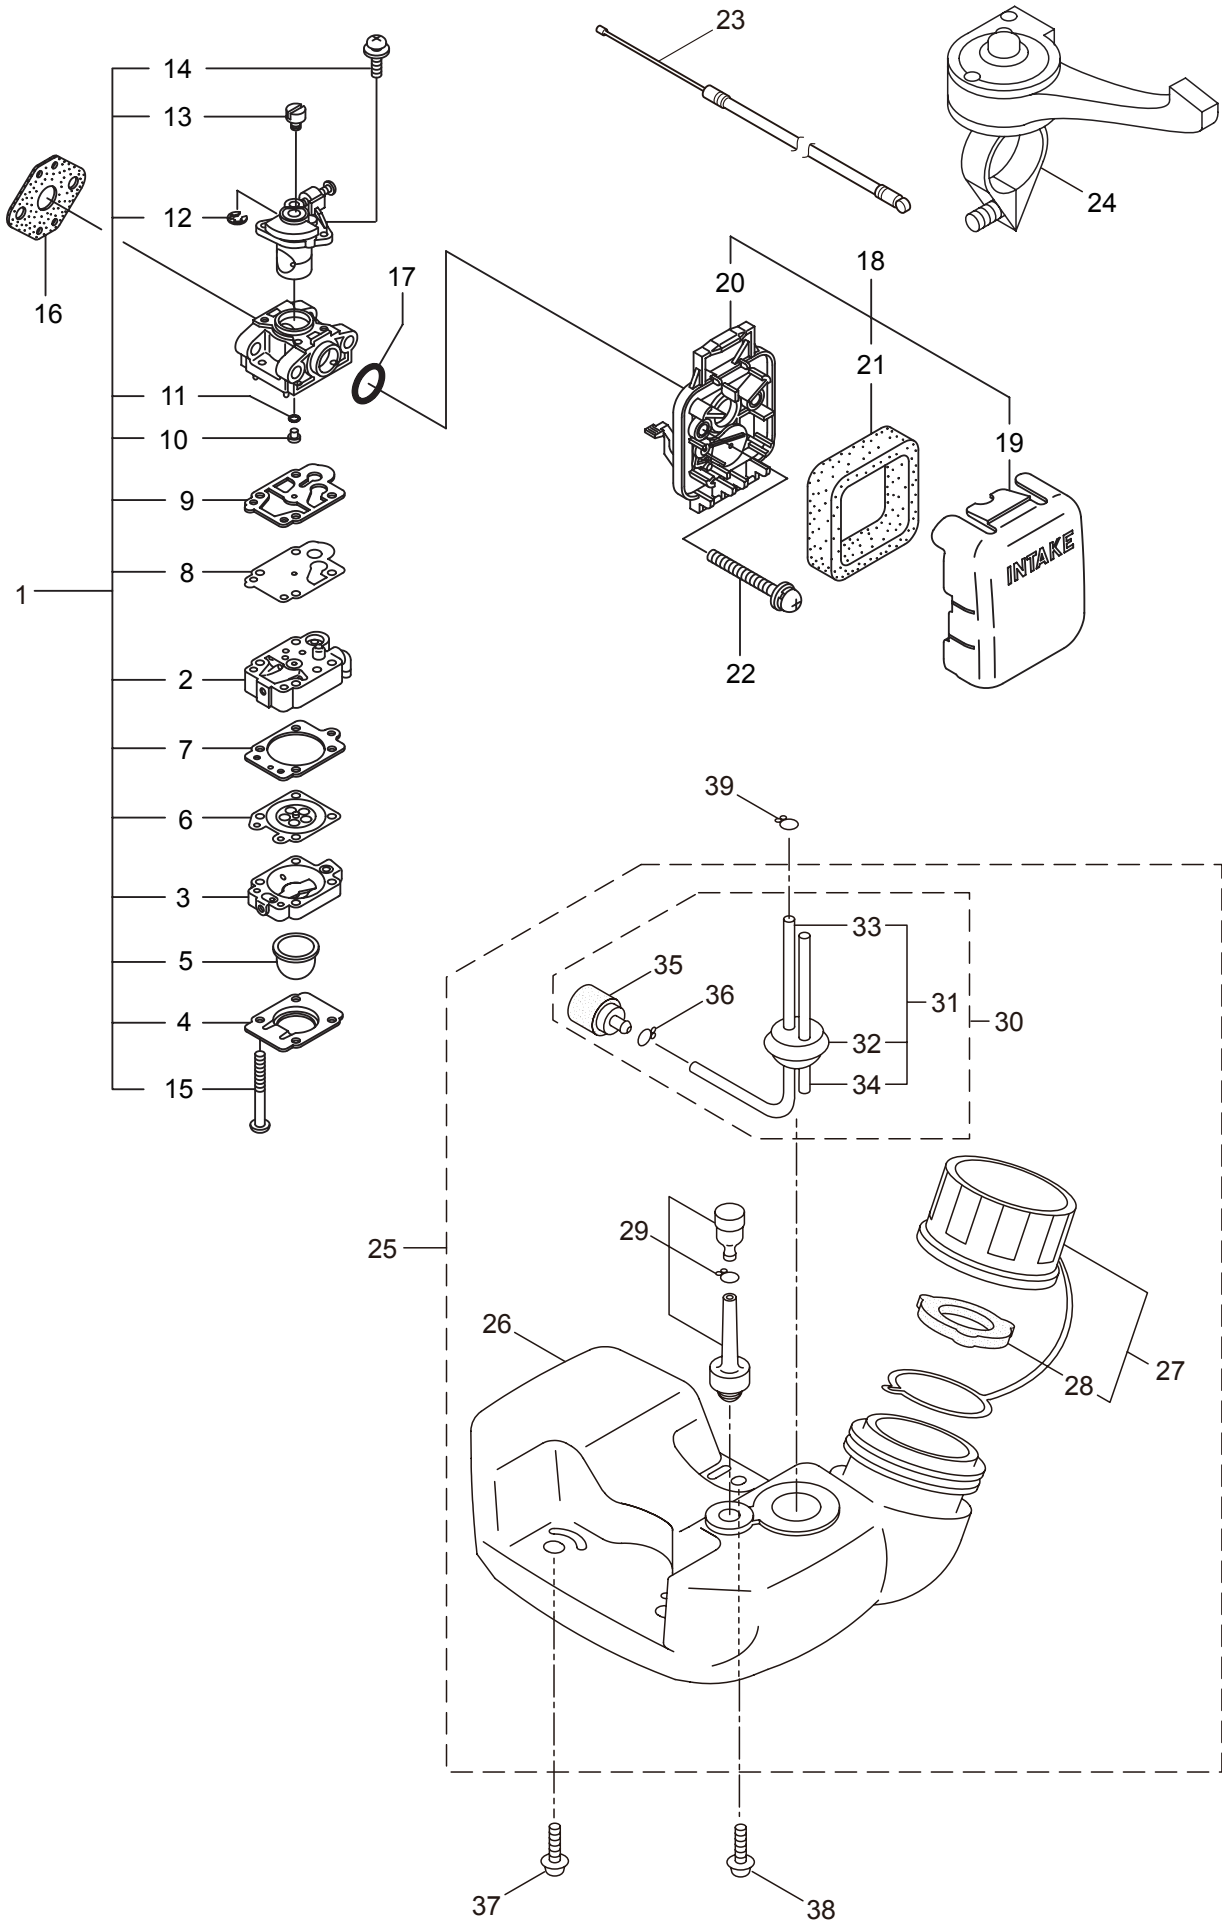

3. MP2523
CARBURETOR, FUEL TANK

Ref. No.	Part No.	Part Name	Q'ty	Remarks
3-1	287460	Carburetor Ass'y	1	Incl.2-15 New gasket required
3-2	263739	Pump Body	1	
3-3	262991	Purge Body	1	
3-4	262992	Cover Plate	1	
3-5	261874	Primer Bulb	1	
3-6	261873	Diaphragm,Metering	1	
3-7	262993	Gasket	1	
3-8	262994	Diaphragm,Fuel Pump	1	
3-9	262995	Gasket	1	
3-10	262730	Main Jet	1	#39
3-11	261871	O-Ring	1	
3-12	261876	E-Ring	1	
3-13	261658	Swivel	1	
3-14	264682	Screw	2	
3-15	262996	Screw	4	
3-16	261864	Gasket	1	
3-17	264691	O-Ring	1	
3-18	266420	Cleaner Ass'y	1	Incl.19-21
3-19	264709	Cover	1	
3-20	266433	Housing	1	
3-21	264695	Filter	1	
3-22	269834	Screw	2	
3-23	287554	Throttle Cable	1	
3-24	103032	Throttle Lever	1	
3-25	285728	Fuel Tank Ass'y	1	Incl.26-36
3-26	285664	Fuel Tank	1	
3-27	281564	Fuel Tank Cap Ass'y	1	Incl.28
3-28	269377	Gasket	1	
3-29	261696	Breather Ass'y	1	
3-30	265752	Fuel Pipe Pick-up Ass'y	1	Incl.31-36
3-31	264031	Fuel Pipe Ass'y	1	Incl.32-34
3-32	261115	Grommet	1	
3-33	261690	Fuel Pipe	1	160L
3-34	263038	Return Pipe	1	3x6x85L
3-35	264653	Filter Ass'y	1	
3-36	261117	Clip	1	
3-37	269828	Screw	2	M5x16
3-38	281208	Screw	1	M5x16
3-39	261117	Clip	1