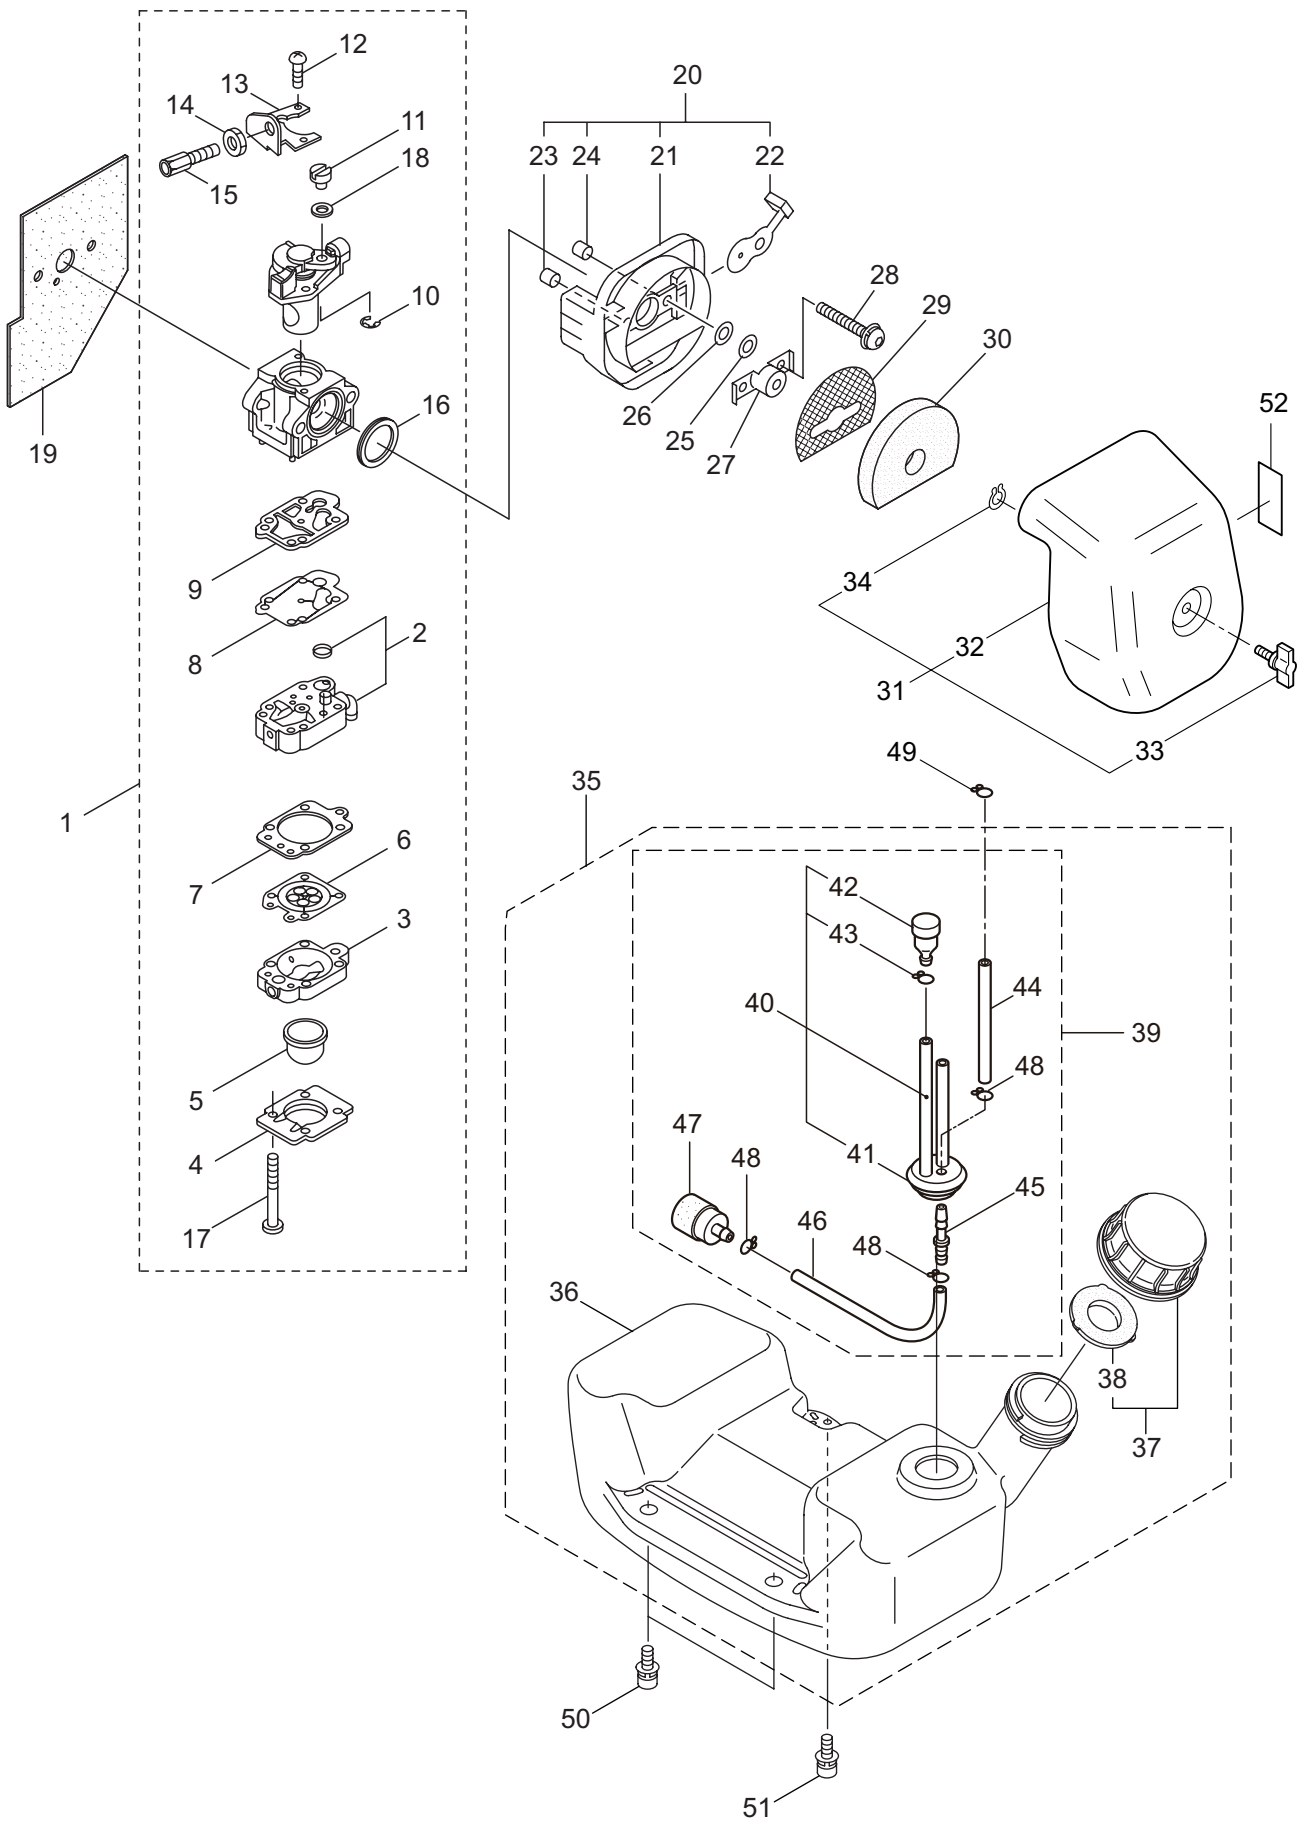

3. MM300 ENGINE (CARBURETOR, FUEL TANK)

Ref. No.	Part No.	Part Name	Q'ty	Remarks
3-1	288263	Carburetor Ass'y	1	Incl.2-18 New gasket required
3-2	264155	Pump Body	1	
3-3	262991	Purge Body	1	
3-4	262992	Cover Plate	1	
3-5	261874	Primer Bulb	1	
3-6	283905	Diaphragm, Meterring	1	
3-7	262993	Gasket	1	
3-8	262994	Diaphragm,Fuel Pump	1	
3-9	282576	Gasket	1	
3-10	261876	E-Ring	1	
3-11	261658	Swivel	1	
3-12	261875	Screw	2	
3-13	264677	Bracket	1	
3-14	261878	Nut	1	
3-15	261877	Adapter	1	
3-16	261657	Packing	1	
3-17	262996	Screw	4	
3-18	264678	Washer	1	
3-19	282578	Gasket	1	
3-20	268055	Air Filter Case Ass'y	1	Incl.21-24
3-21	268056	Air Filter Case	1	
3-22	268057	Valve	1	
3-23	268157	Sleeve	1	5.5x7.1x6L
3-24	268412	Sleeve	1	5.5x7.1x6.4L
3-25	263345	Packing	1	7.2x11xt1.3
3-26	263942	Washer	1	7.2x12xt0.15
3-27	263815	Stay	1	
3-28	264016	Cap Screw	2	M5x60
3-29	265026	Screen	1	
3-30	281861	Element	1	
3-31	268058	Air Filter Cover Ass'y	1	Incl.32-34
3-32	268059	Air Filter Cover	1	
3-33	281438	Knob	1	
3-34	261734	Snap Ring	1	#5
3-35	289038	Fuel Tank Ass'y	1	Incl.36-48
3-36	283891	Fuel Tank	1	
3-37	289043	Fuel Tank Cap Ass'y	1	Incl.38
3-38	287058	Gasket	1	
3-39	289035	Fuel Pipe Pick-up Ass'y	1	Incl.40-48
3-40	289036	Fuel Pipe Ass'y	1	Incl.41-43
3-41	268065	Grommet	1	
3-42	261590	Breather	1	
3-43	261117	Clip	1	
3-44	289028	Pipe A	1	3x5x53L
3-45	288921	Joint	1