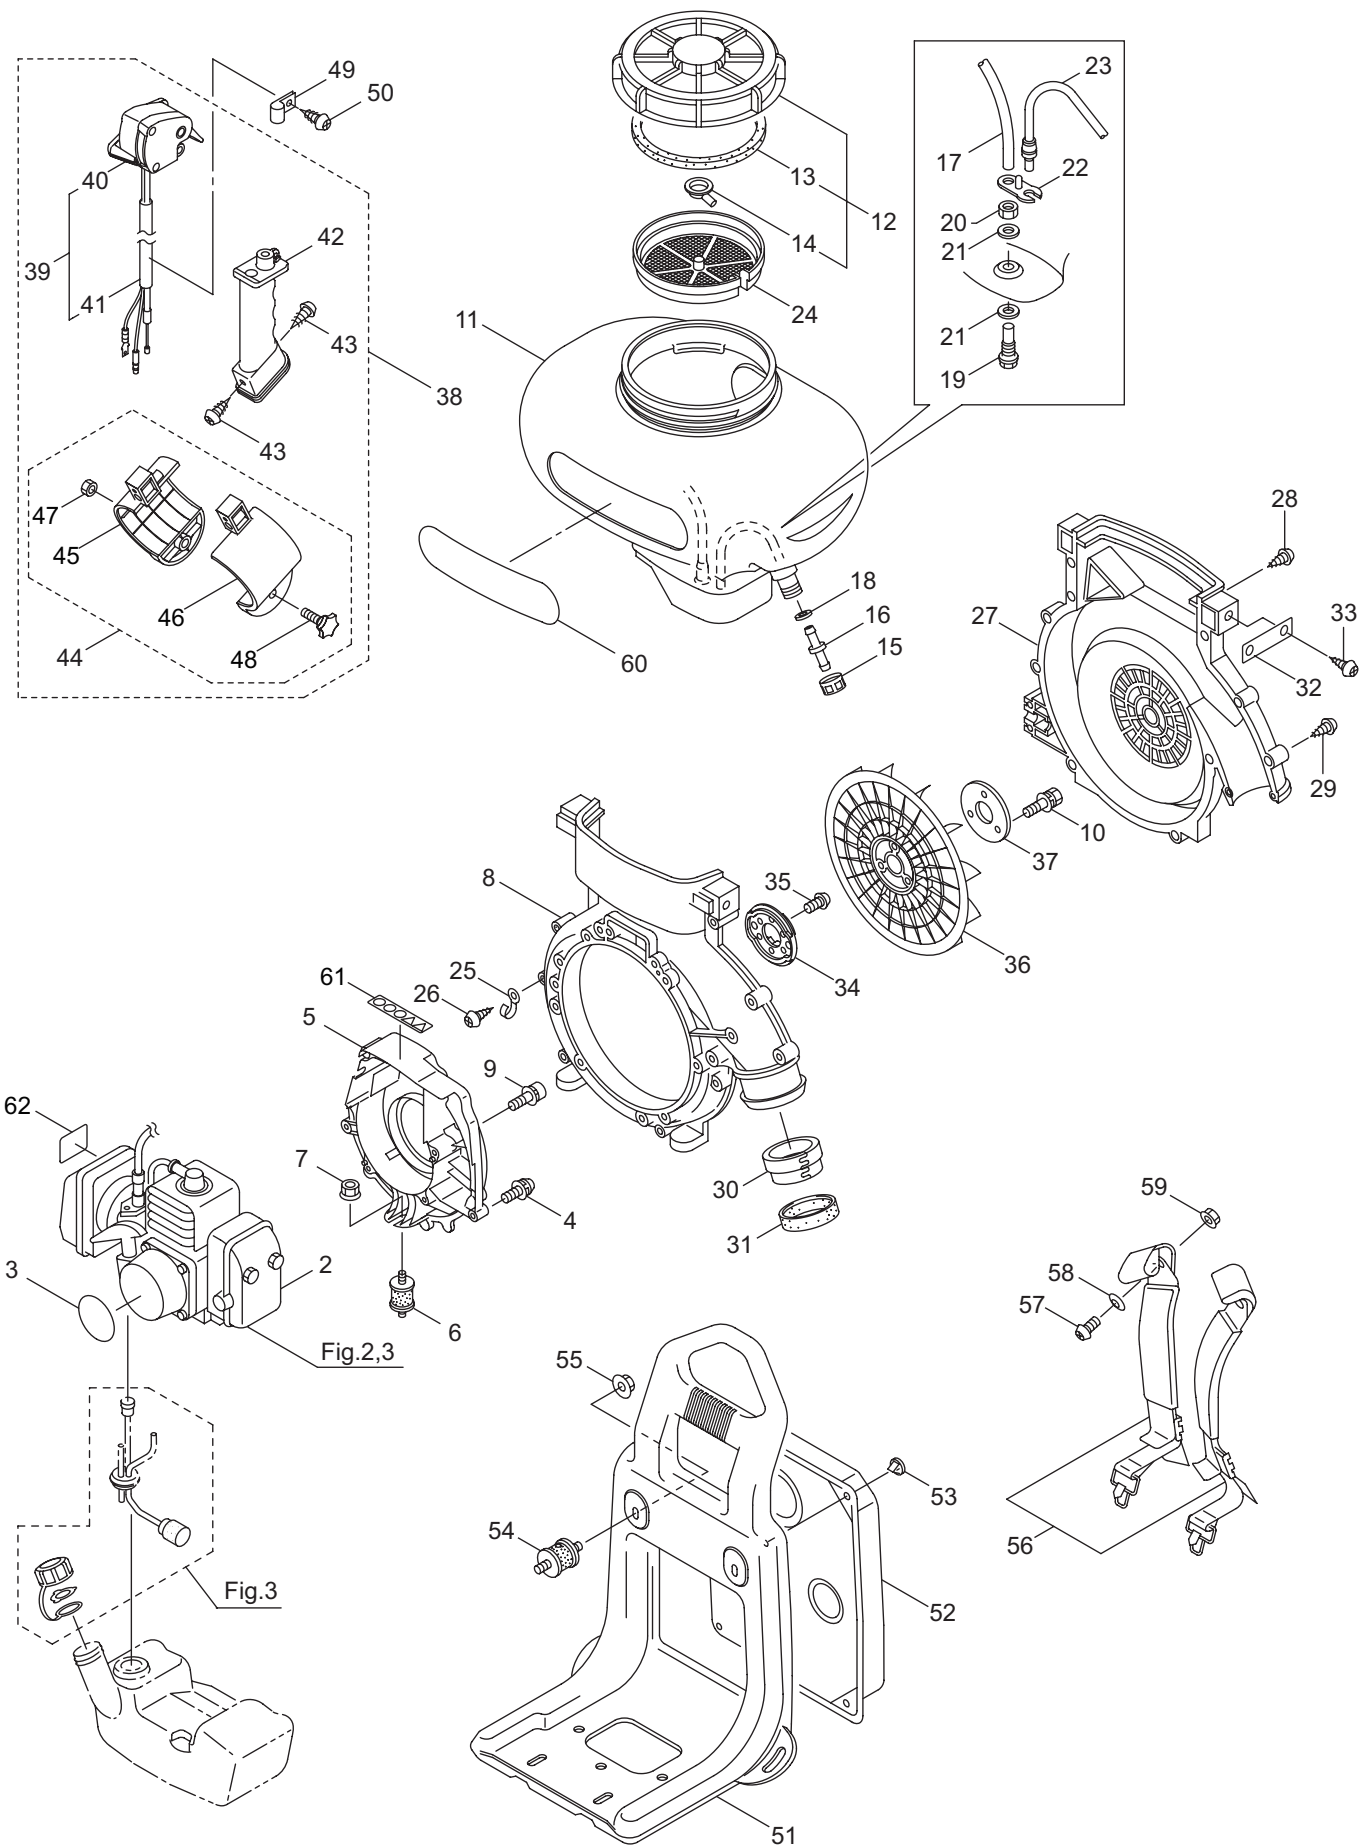

PARTS LIST

MM300

CONTENTS

1. MAIN BODY	1 ~ 4
2. ENGINE (CYLINDER, CRANKCASE)	5 ~ 8
3. ENGINE (CARBURETOR, FUEL TANK).....	9 ~ 12
4. ACCESSORIES	13 ~ 14

2015. 02.

MARUYAMA

P/N 523993

1. MM300 MAIN BODY

Ref. No.	Part No.	Part Name	Q'ty	Remarks
1-1	352799	MM300	1	
1-2	859719	Engine	1	CE300D/04
1-3	275105	Label	1	MM300
1-4	092005	Screw	5	5x15
1-5	130895	Flange	1	
1-6	101877	Buffer	1	
1-7	100234	Nut	1	M6
1-8	275109	Fan Case (Engine Side)	1	
1-9	125420	Cap Screw	4	M5x35
1-10	127528	Bolt	3	M6x30
1-11	118817	Chemical Tank	1	13L
1-12	091486	Cap, Chemical Tank	1	Incl,13,14
1-13	022362	Packing	1	
1-14	022363	Inner Cap	1	
1-15	022408	Cap, Hose Joint	1	
1-16	022409	Hose Joint	1	
1-17	100622	Rubber Tube	1	7x11x380L
1-18	028885	Packing	1	13x26xt2
1-19	107303	Joint Pipe	1	
1-20	101063	Joint Nut	1	
1-21	101062	Packing	2	16.5x27xt2.5
1-22	025863	Pipe Holder	1	
1-23	107237	Rubber Tube	1	
1-24	022410	Strainer	1	
1-25	109051	Clamp	1	
1-26	089806	Screw	1	M5x10
1-27	118521	Fan Case (Frame Side)	1	
1-28	128196	Tapping Screw	2	M5x14
1-29	130420	Tapping Screw	10	M5x25
1-30	118561	Collar	1	
1-31	118562	Band	1	
1-32	120320	Plate	2	
1-33	089826	Screw	4	M6x15
1-34	130053	Adapter	1	
1-35	130245	Bolt	3	M6x15
1-36	110466	Fan	1	
1-37	118248	Plate	1	
1-38	275147	Throttle Ass'y	1	Incl.39-48
1-39	275148	Throttle Lever Ass'y	1	Incl.40,41
1-40	125756	Throttle	1	
1-41	275149	Throttle Wire Ass'y	1	
1-42	118811	Grip	1	
1-43	127297	Screw	2	M5x20
1-44	125184	Band Ass'y	1	Incl.45-48
1-45	123132	Holder, (A)	1	

1. MM300 MAIN BODY

Ref. No.	Part No.	Part Name	Q'ty	Remarks
1-46	123134	Holder, (B)	1	
1-47	127298	Nut	1	M6
1-48	127299	Knob Bolt	1	M6x30
1-49	126049	Clamp	1	
1-50	127300	Screw	1	M5x18
1-51	110509	Backpack Frame	1	
1-52	130221	Cushion Pad	1	
1-53	100749	Fastener	4	#7
1-54	026223	Buffer	2	30-M6x14
1-55	127228	Nut	3	M6
1-56	127089	Shoulder Strap Ass'y	1	
1-57	123370	Screw	2	M6x20
1-58	127224	Washer	2	6x23xt1.6
1-59	127237	Nut	2	M6
1-60	275104	Label	1	MM300
1-61	132090	Label	1	
1-62	125747	Label	1	