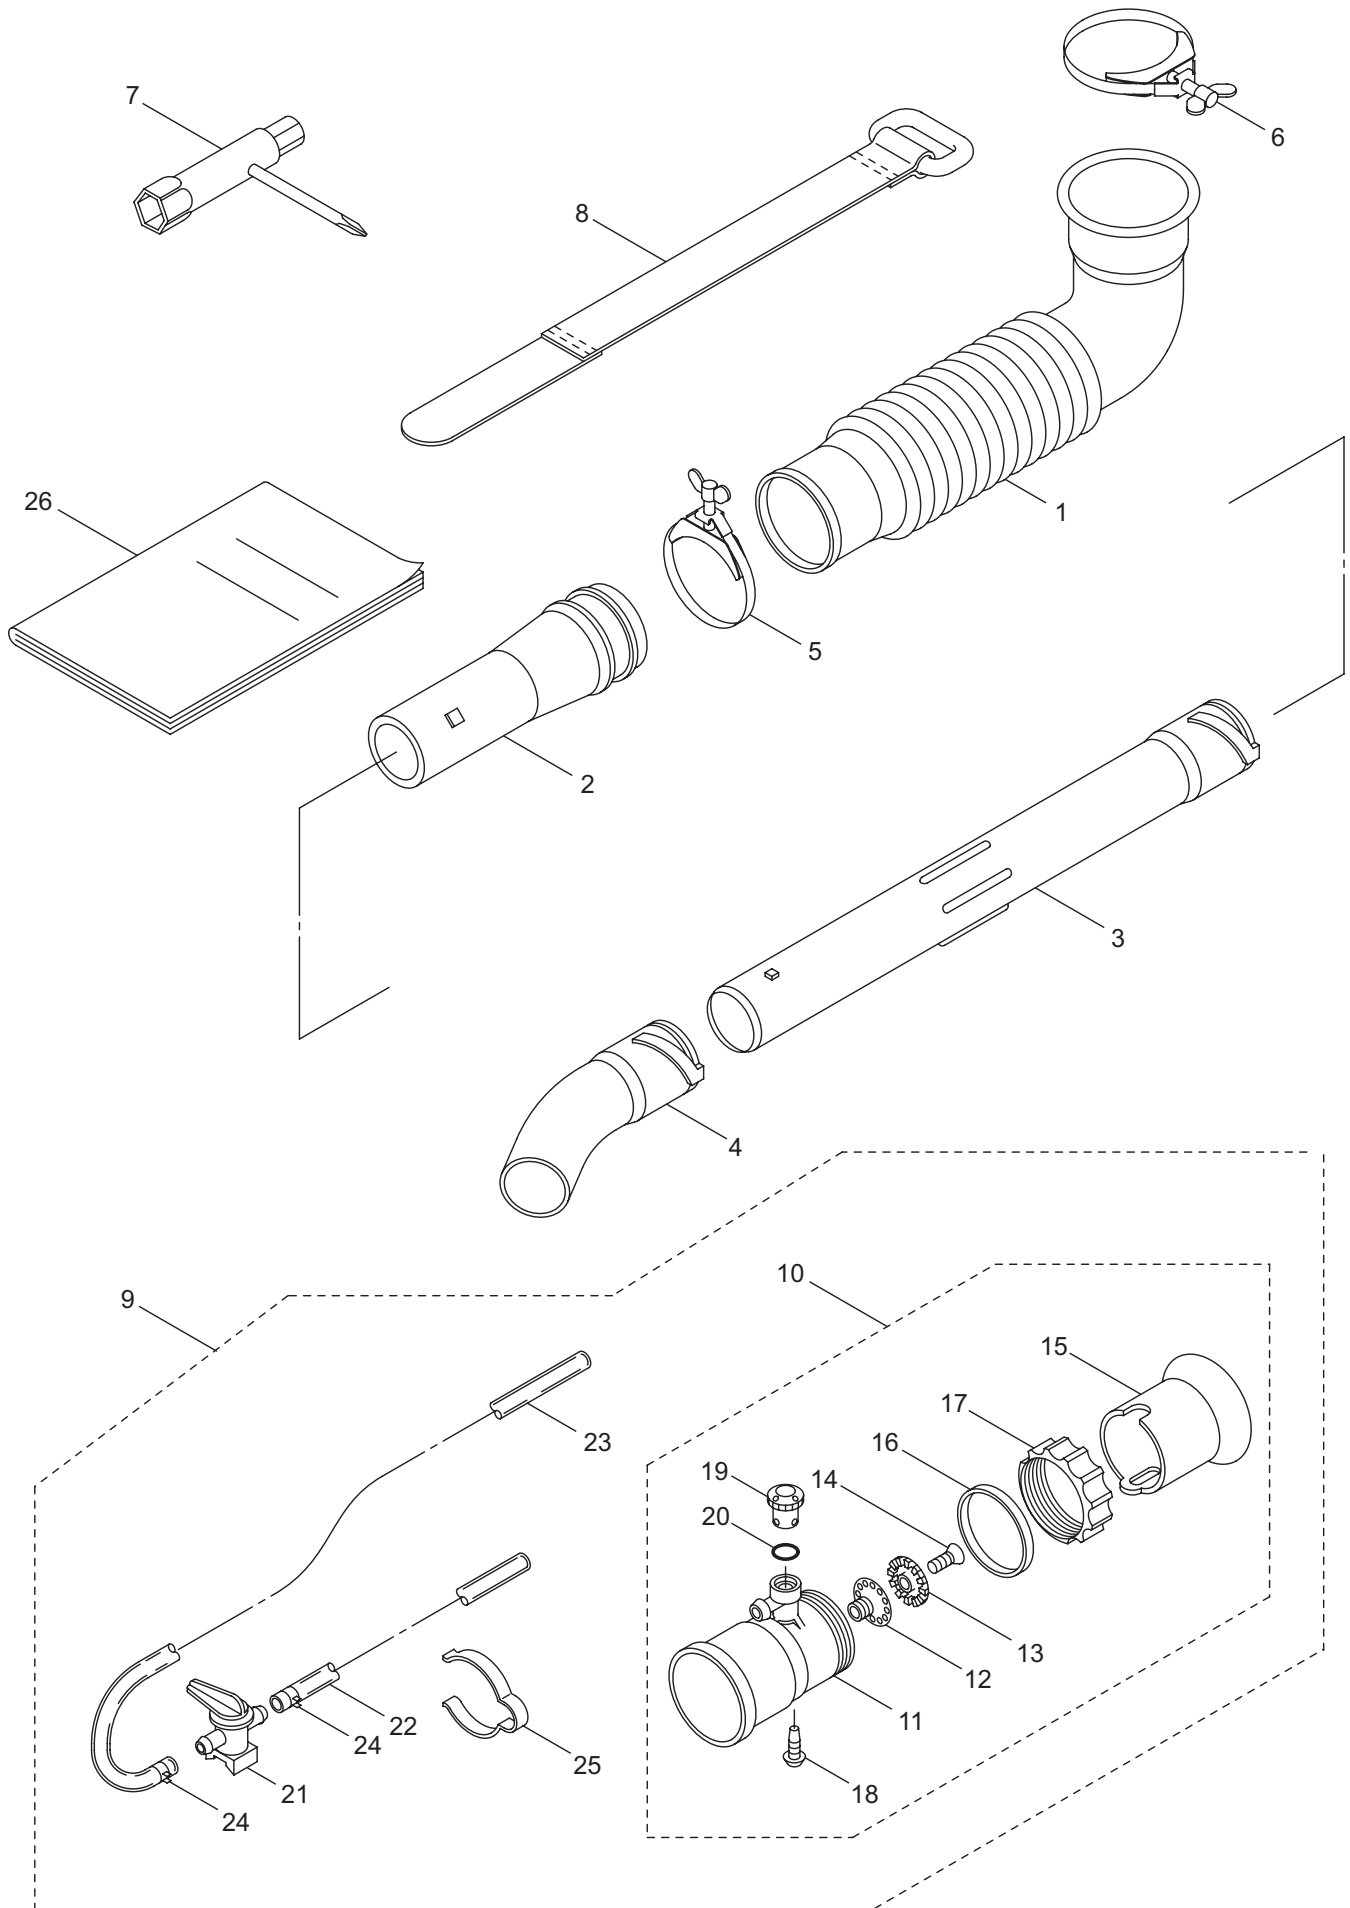

4. MM300 ACCESSORIES

Ref. No.	Part No.	Part Name	Q'ty	Remarks
4-1	118400	Flexble Pipe	1	
4-2	106721	Swivel Pipe	1	
4-3	107149	Straight Pipe	1	600L
4-4	106725	Bent Pipe	1	
4-5	128305	Clamp Ass'y	1	#78
4-6	128188	Clamp Ass'y	1	#85
4-7	127099	Box Spanner	1	
4-8	127720	Band	1	
4-9	275106	Mist Attachment	1	Incl.10-25
4-10	024412	Mist Nozzle Ass'y	1	Incl.11-20
4-11	029749	Mist Nozzle	1	
4-12	024801	Nozzle Tip	1	
4-13	024802	Nozzle Cap	1	
4-14	087499	Screw	1	M3x12
4-15	024803	Collar,Nozzle Head	1	
4-16	024800	Clamp Ring	1	
4-17	024804	Nut	1	M60x1.5
4-18	024811	Stopper	1	
4-19	024805	Cock	1	
4-20	011345	O-Ring	1	P12
4-21	101872	Mist Cock Ass'y	1	Incl.14
4-22	118975	Vinyl Pipe	1	9x12x1050L
4-23	024410	Vinyl Pipe	1	9x12x700L
4-24	043972	Hose Band	2	
4-25	024421	Stop Ring	2	
4-26	275107	Instruction Manual	1	MM300