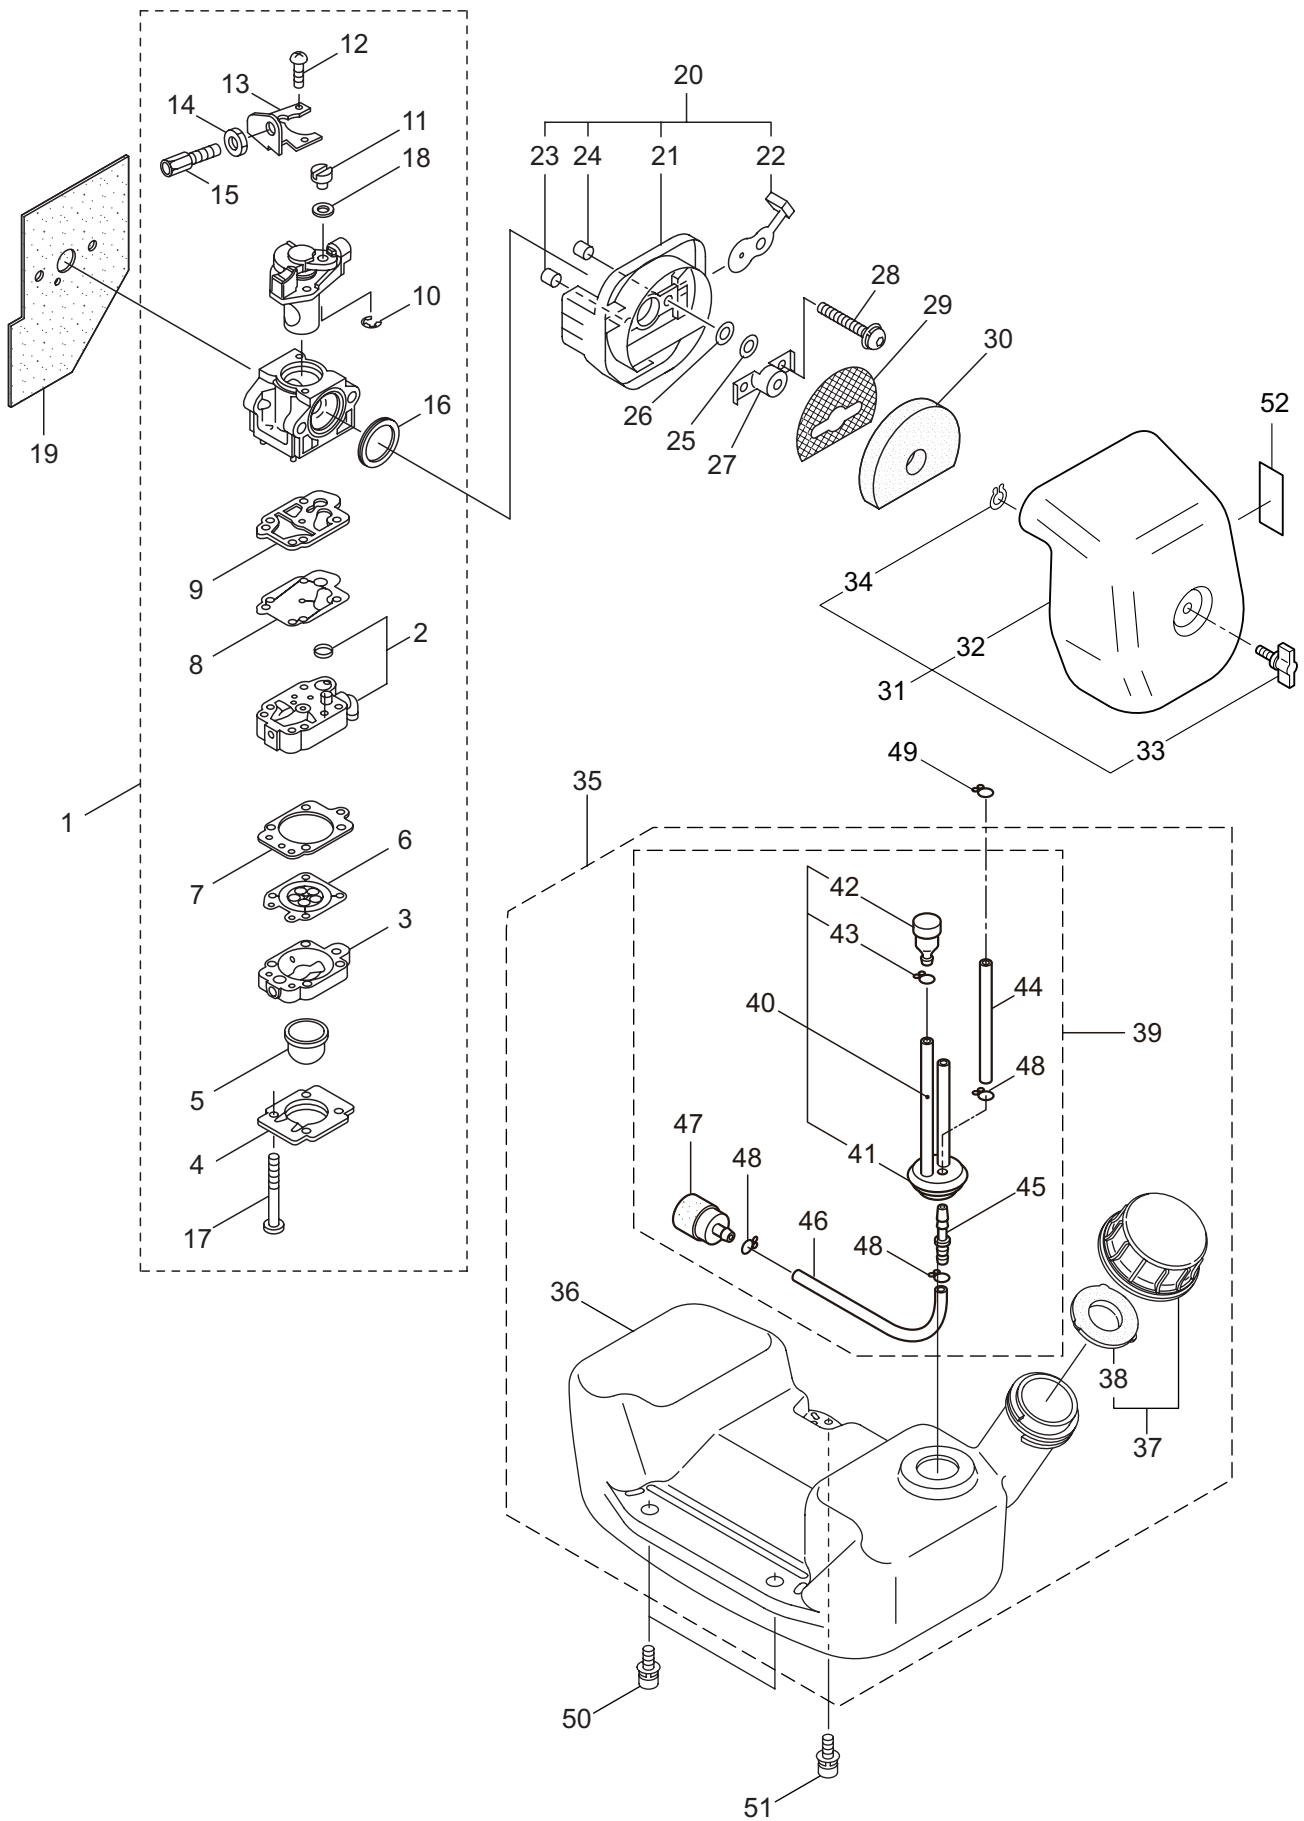

3. MM300 ENGINE (CARBURETOR, FUEL TANK)

Ref. No.	Part No.	Part Name	Q'ty	Remarks
3-46	289033	Pipe	1	3x5x100L
3-47	264653	Filter Ass'y	1	
3-48	261117	Clip	3	
3-49	261117	Clip	1	
3-50	268940	Screw	2	M5x18
3-51	281715	Cap Screw	1	M5x20
3-52	261352	Label	1	Choke