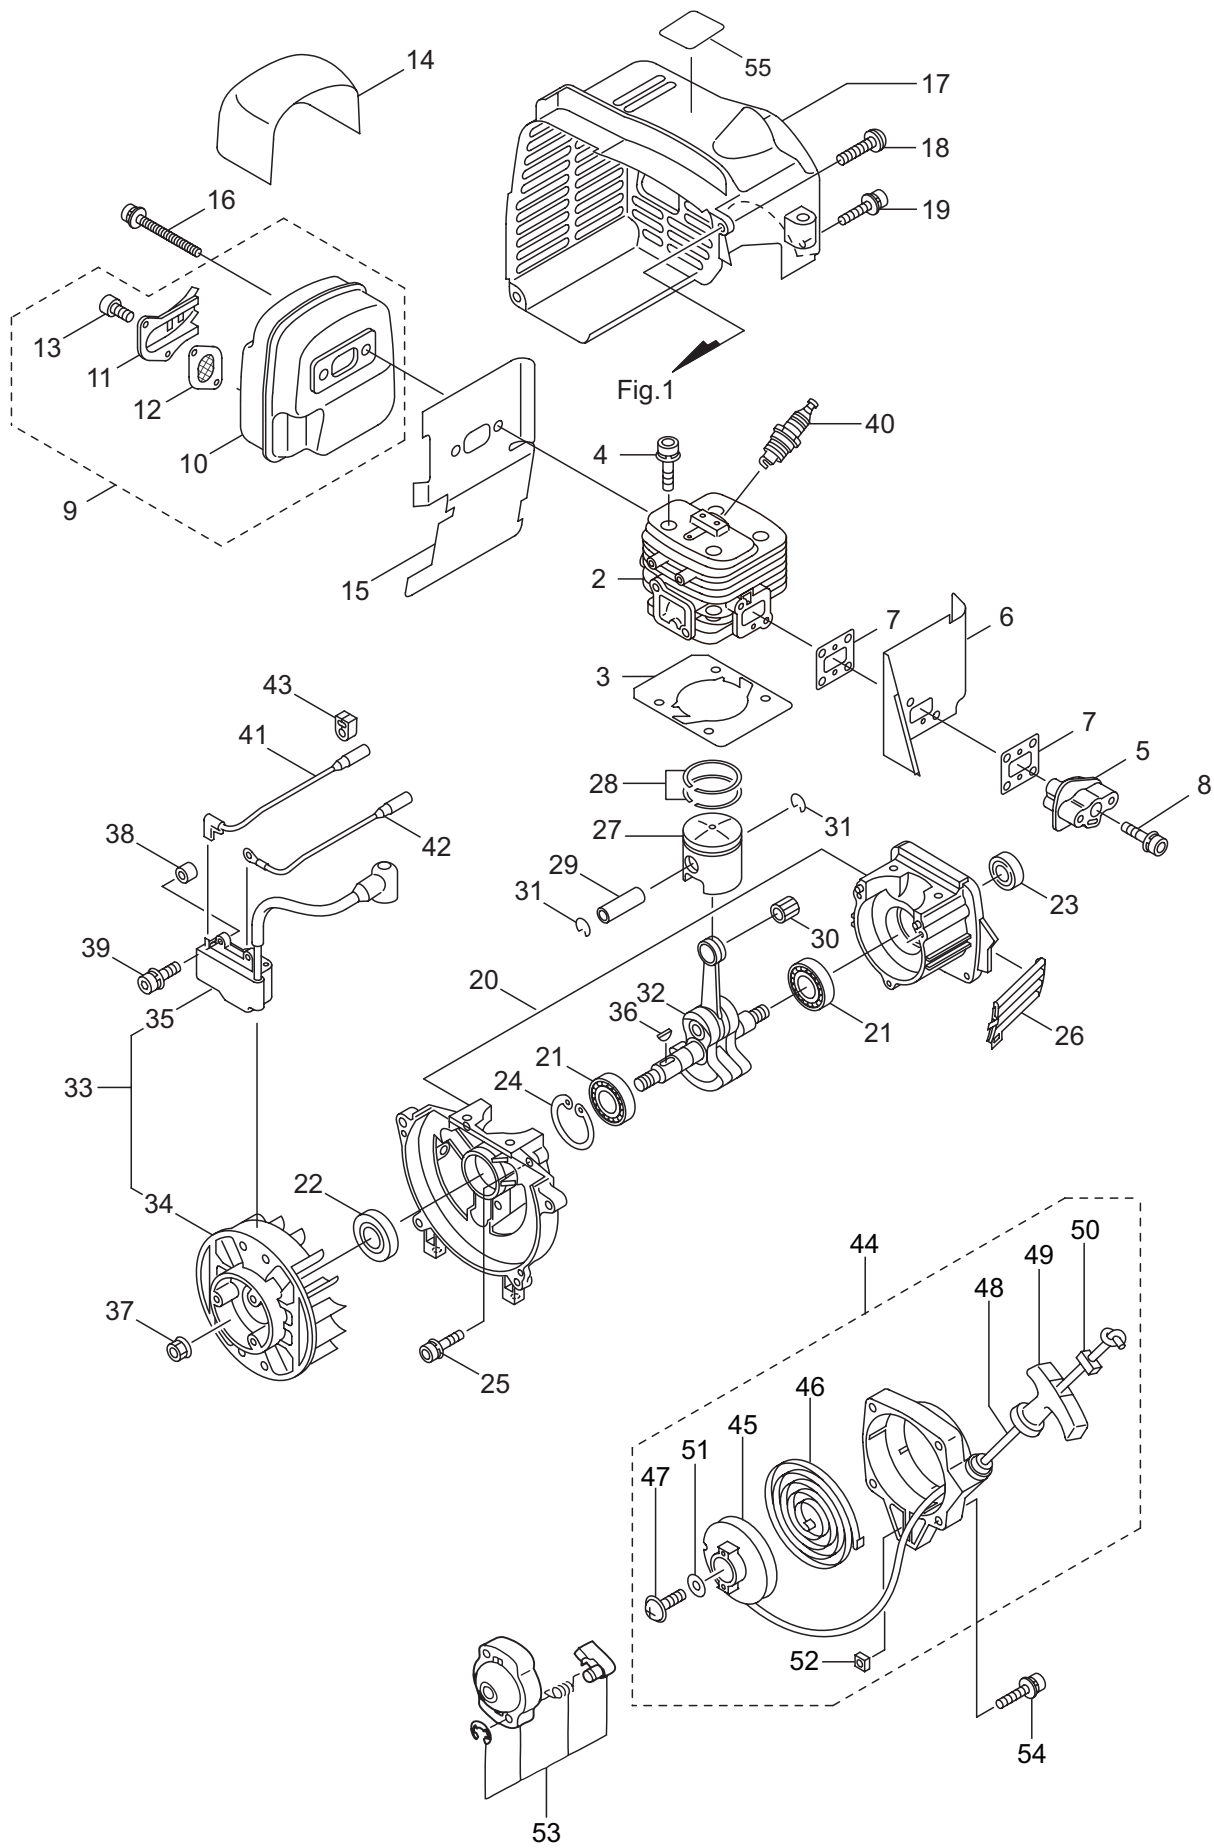

2. MM300
ENGINE (CYLINDER, CRANKCASE)

Ref. No.	Part No.	Part Name	Q'ty	Remarks
2-1	859719	Engine	1	CE300D/04
2-2	286791	Cylinder	1	
2-3	286846	Gasket	1	
2-4	261250	Cap Screw	4	M5x20
2-5	282579	Insulator	1	
2-6	281590	Air Duct	1	
2-7	261171	Gasket	2	
2-8	265924	Cap Screw	2	M5x25
2-9	275189	Maffler Ass'y	1	Incl.10-13
2-10	288180	Muffler Comp	1	
2-11	268171	Muffler Tail	1	
2-12	267056	Spark Arrester	1	
2-13	265107	Cap Screw	2	M4x10
2-14	268461	Holder	1	
2-15	281589	Gasket	1	
2-16	266402	Cap Screw	2	M5x55
2-17	289293	Top Cover	1	
2-18	122095	Screw	2	M5x20
2-19	265724	Cap Screw	2	M4x25
2-20	286851	Crankcase	1	
2-21	280488	Bearing	2	PPL 6001
2-22	261492	Oil Seal	1	ISCD12287
2-23	261386	Oil Seal	1	ISCD12227
2-24	055185	Snap Ring	1	#28
2-25	261612	Cap Screw	3	M5x30
2-26	281442	Screen	1	
2-27	283380	Piston	1	
2-28	265067	Piston Ring	2	(2)Required
2-29	265068	Piston Pin	1	
2-30	265225	Bearing,Needle	1	
2-31	261393	Clip,Piston Pin	2	
2-32	265141	Crankshaft/Conn.Rod Ass'y	1	
2-33	287004	Magneto Ass'y	1	Incl.34,35
2-34	286889	Rotor/Fan	1	
2-35	282010	Ignition Coil Ass'y	1	
2-36	261076	Woodruff Key	1	3x10
2-37	261417	Nut,Rotor	1	M8
2-38	280381	Spacer	2	
2-39	261256	Cap Screw	2	M4x25
2-40	285982	Spark Plug	1	NGK BPM8Y
2-41	281864	Lead	1	
2-42	282087	Lead	1	
2-43	281172	Grommet	1	
2-44	282757	Starter Ass'y	1	Incl.45-52
2-45	280492	Reel	1