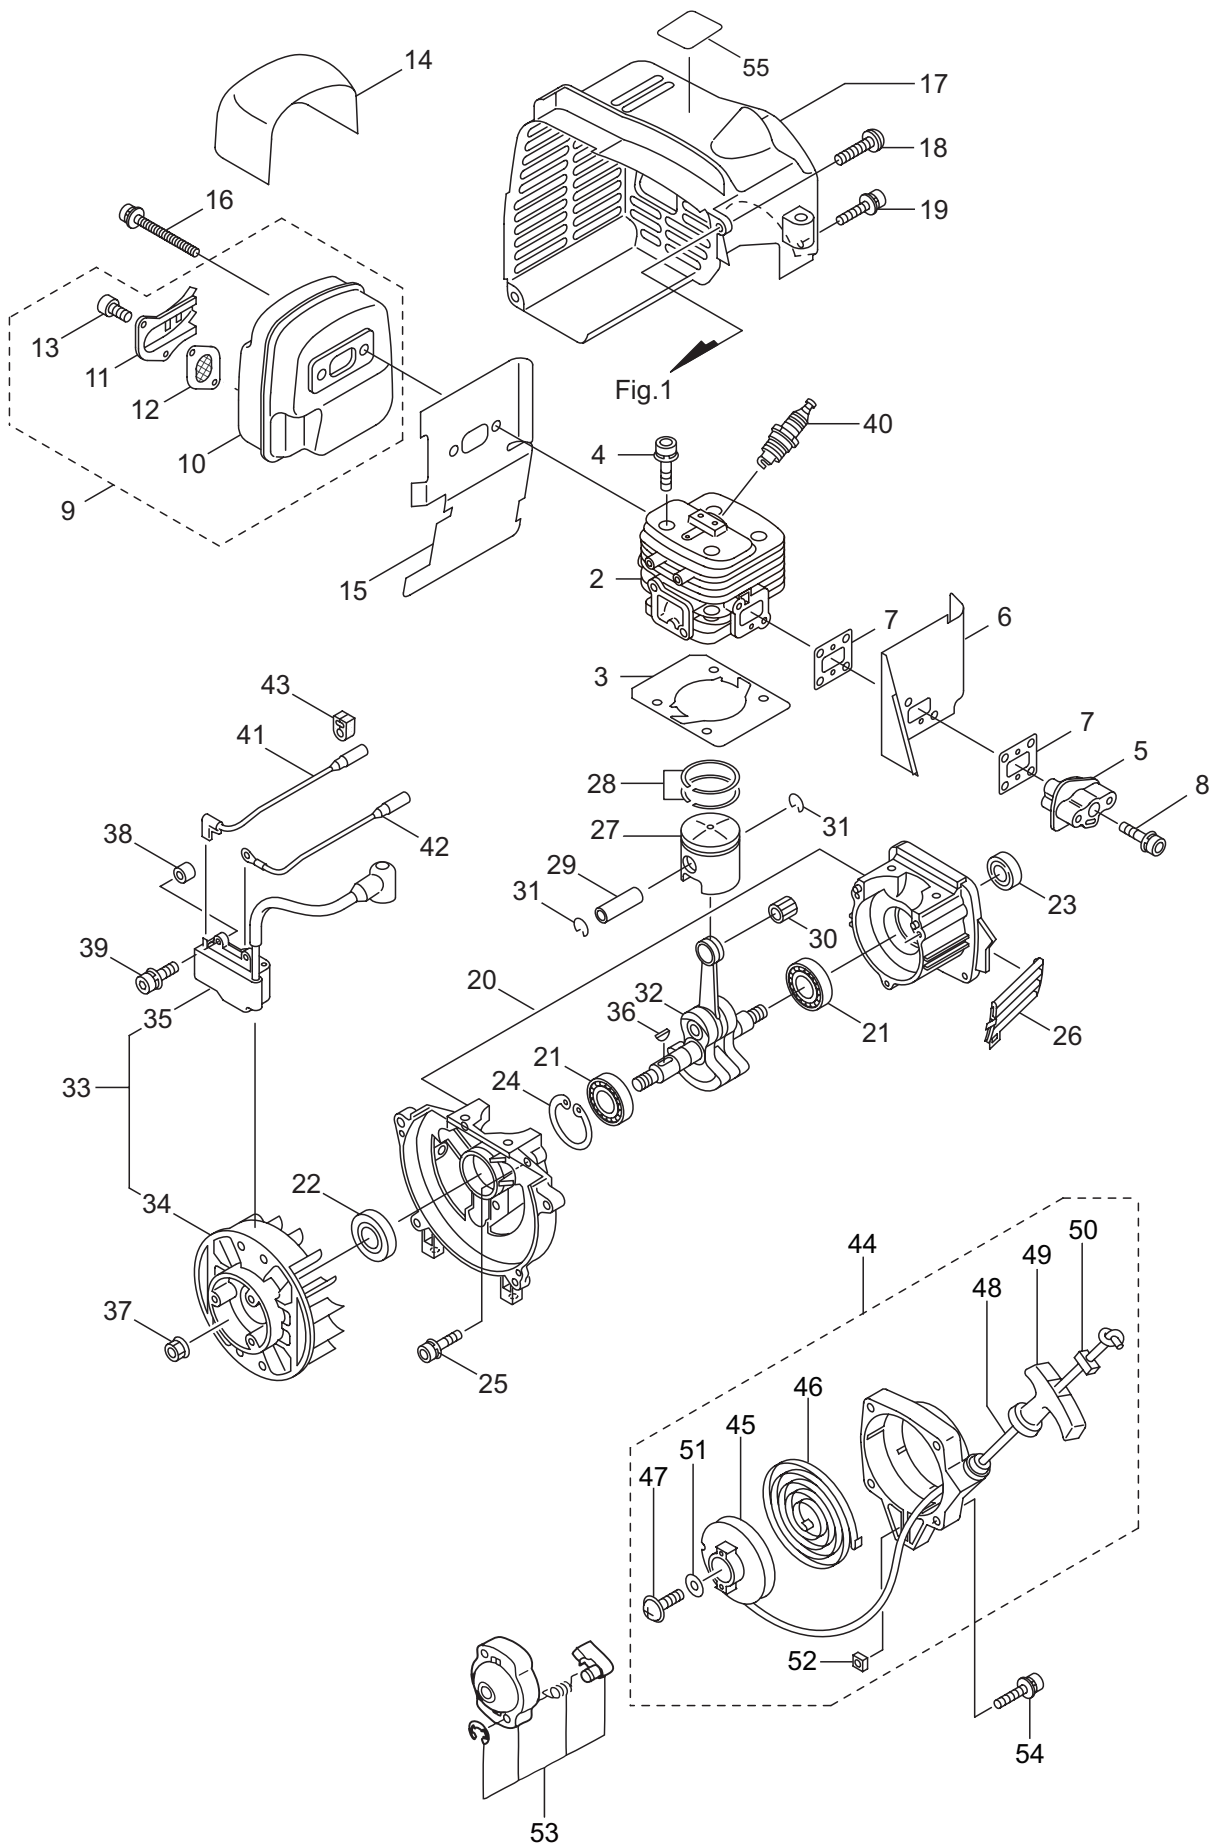

2. MM300
ENGINE (CYLINDER, CRANKCASE)

Ref. No.	Part No.	Part Name	Q'ty	Remarks
2-46	287421	Spiral Spring	1	
2-47	280494	Screw	1	
2-48	283616	Starter Rope	1	
2-49	282186	Starter Grip	1	
2-50	282187	Stopper	1	
2-51	280547	Washer	1	
2-52	269423	Nut	1	
2-53	269492	Starter Pulley Ass'y	1	
2-54	265724	Cap Screw	2	M4x25
2-55	285188	Label	1