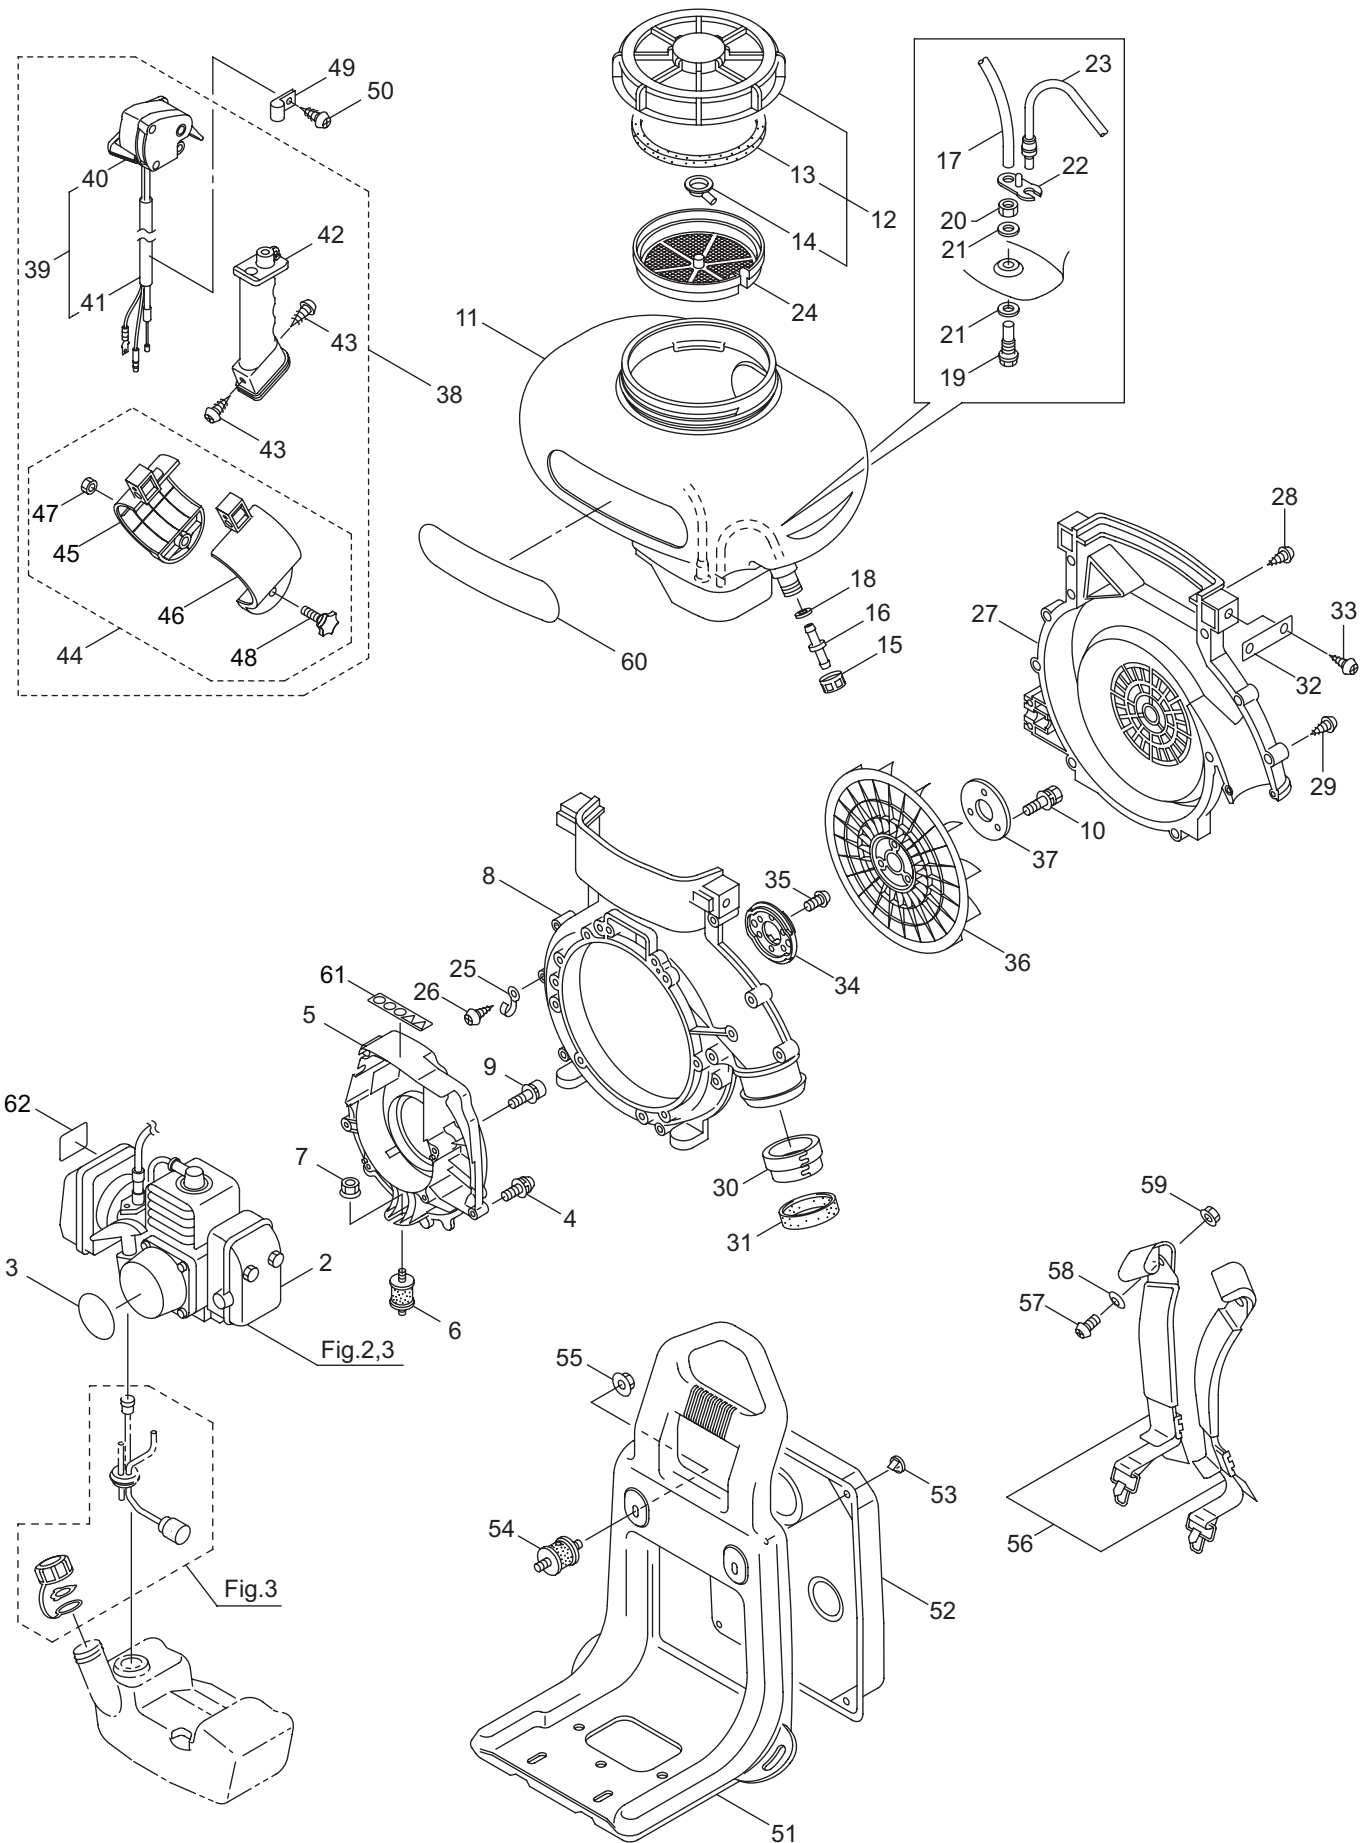

PARTS LIST

MM300

CONTENTS

1. MAIN BODY	1 ~ 4
2. ENGINE (CYLINDER, CRANKCASE)	5 ~ 8
3. ENGINE (CARBURETOR, FUEL TANK).....	9 ~ 12
4. ACCESSORIES	13 ~ 14

2015. 02.

MARUYAMA

P/N 523993

1. MM300 MAIN BODY

Ref. No.	Part No.	Part Name	Q'ty	Remarks
1-1	352799	MM300	1	
1-2	859719	Engine	1	CE300D/04
1-3	275105	Label	1	MM300
1-4	092005	Screw	5	5x15
1-5	130895	Flange	1	
1-6	101877	Buffer	1	
1-7	100234	Nut	1	M6
1-8	275109	Fan Case (Engine Side)	1	
1-9	125420	Cap Screw	4	M5x35
1-10	127528	Bolt	3	M6x30
1-11	118817	Chemical Tank	1	13L
1-12	091486	Cap, Chemical Tank	1	Incl,13,14
1-13	022362	Packing	1	
1-14	022363	Inner Cap	1	
1-15	022408	Cap, Hose Joint	1	
1-16	022409	Hose Joint	1	
1-17	100622	Rubber Tube	1	7x11x380L
1-18	028885	Packing	1	13x26xt2
1-19	107303	Joint Pipe	1	
1-20	101063	Joint Nut	1	
1-21	101062	Packing	2	16.5x27xt2.5
1-22	025863	Pipe Holder	1	
1-23	107237	Rubber Tube	1	
1-24	022410	Strainer	1	
1-25	109051	Clamp	1	
1-26	089806	Screw	1	M5x10
1-27	118521	Fan Case (Frame Side)	1	
1-28	128196	Tapping Screw	2	M5x14
1-29	130420	Tapping Screw	10	M5x25
1-30	118561	Collar	1	
1-31	118562	Band	1	
1-32	120320	Plate	2	
1-33	089826	Screw	4	M6x15
1-34	130053	Adapter	1	
1-35	130245	Bolt	3	M6x15
1-36	110466	Fan	1	
1-37	118248	Plate	1	
1-38	275147	Throttle Ass'y	1	Incl.39-48
1-39	275148	Throttle Lever Ass'y	1	Incl.40,41
1-40	125756	Throttle	1	
1-41	275149	Throttle Wire Ass'y	1	
1-42	118811	Grip	1	
1-43	127297	Screw	2	M5x20
1-44	125184	Band Ass'y	1	Incl.45-48
1-45	123132	Holder, (A)	1	

1. MM300 MAIN BODY

Ref. No.	Part No.	Part Name	Q'ty	Remarks
1-46	123134	Holder, (B)	1	
1-47	127298	Nut	1	M6
1-48	127299	Knob Bolt	1	M6x30
1-49	126049	Clamp	1	
1-50	127300	Screw	1	M5x18
1-51	110509	Backpack Frame	1	
1-52	130221	Cushion Pad	1	
1-53	100749	Fastener	4	#7
1-54	026223	Buffer	2	30-M6x14
1-55	127228	Nut	3	M6
1-56	127089	Shoulder Strap Ass'y	1	
1-57	123370	Screw	2	M6x20
1-58	127224	Washer	2	6x23xt1.6
1-59	127237	Nut	2	M6
1-60	275104	Label	1	MM300
1-61	132090	Label	1	
1-62	125747	Label	1	