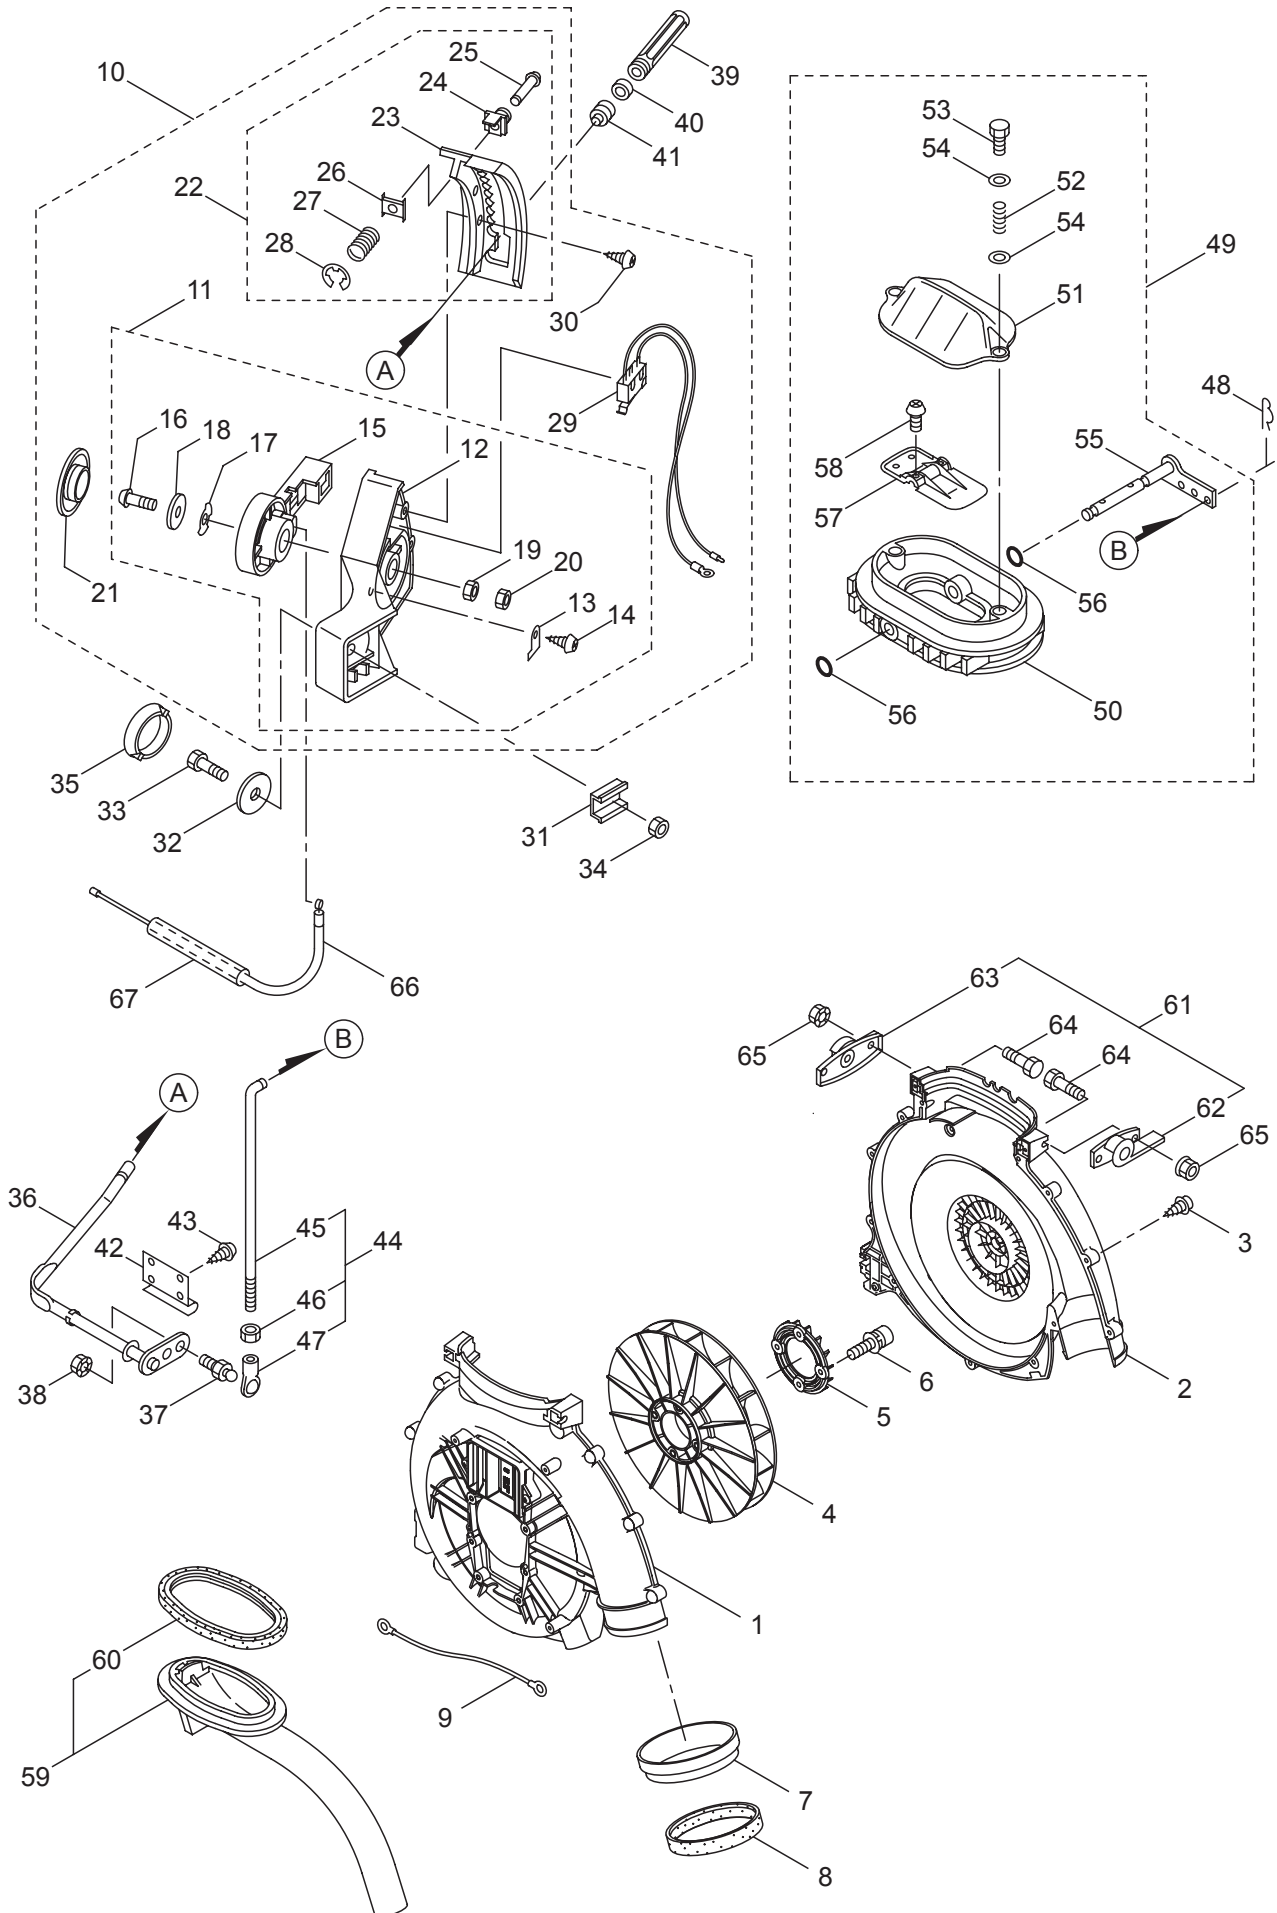

2. MD8026
FAN CASE

Ref. No.	Part No.	Part Name	Q'ty	Remarks
2-1	130017	Fan Case (E)	1	
2-2	130022	Fan Case (S)	1	
2-3	130420	Tapping Screw	13	M5x25
2-4	128908	Fan	1	
2-5	128910	Ring	1	
2-6	128911	Bolt	4	M6x40(W12xT2)
2-7	119160	Collar	1	
2-8	119161	Rubber Band	1	
2-9	127531	Earth Code	1	
2-10	130821	Lever Ass'y	1	Incl.11-30
2-11	130822	Dial Plate Retainer Ass'y	1	Incl.12-20
2-12	130930	Dial Plate Retainer	1	
2-13	128214	Plate	1	
2-14	128195	Screw	1	M4x8
2-15	130934	Throttle Lever	1	
2-16	081457	Screw	1	M6x25
2-17	111156	Wave Washer	1	WW-16
2-18	013512	Washer	1	6.5x25xt2.3
2-19	100234	Nut	1	M6
2-20	127218	Nut	1	M6
2-21	110730	Cap	1	
2-22	130823	Dial Plate Ass'y	1	Incl.23-28
2-23	130932	Dial Plate	1	
2-24	111232	Stopper	1	
2-25	127848	Pin	1	4.5x38.2L
2-26	111233	Plate	1	
2-27	128215	Spring	1	
2-28	026368	E-Ring	1	
2-29	130824	Micro Switch	1	
2-30	128196	Tapping Screw	2	M5x14
2-31	128217	Washer	1	
2-32	128212	Washer	1	8.5x30xT2.3
2-33	128213	Bolt	1	M8x25
2-34	126990	Nut	1	M8
2-35	110729	Cap	1	
2-36	130027	Shutter Lever	1	
2-37	109606	Male Universal Joint	1	
2-38	126756	Nut	1	M6
2-39	100632	Knob	1	
2-40	100633	Snap	1	
2-41	100726	Cap	1	
2-42	117022	Lever Retainer	1	
2-43	128196	Tapping Screw	4	M5x14
2-44	130124	Joint Rod Ass'y	1	Incl.45-47
2-45	130125	Joint Rod	1