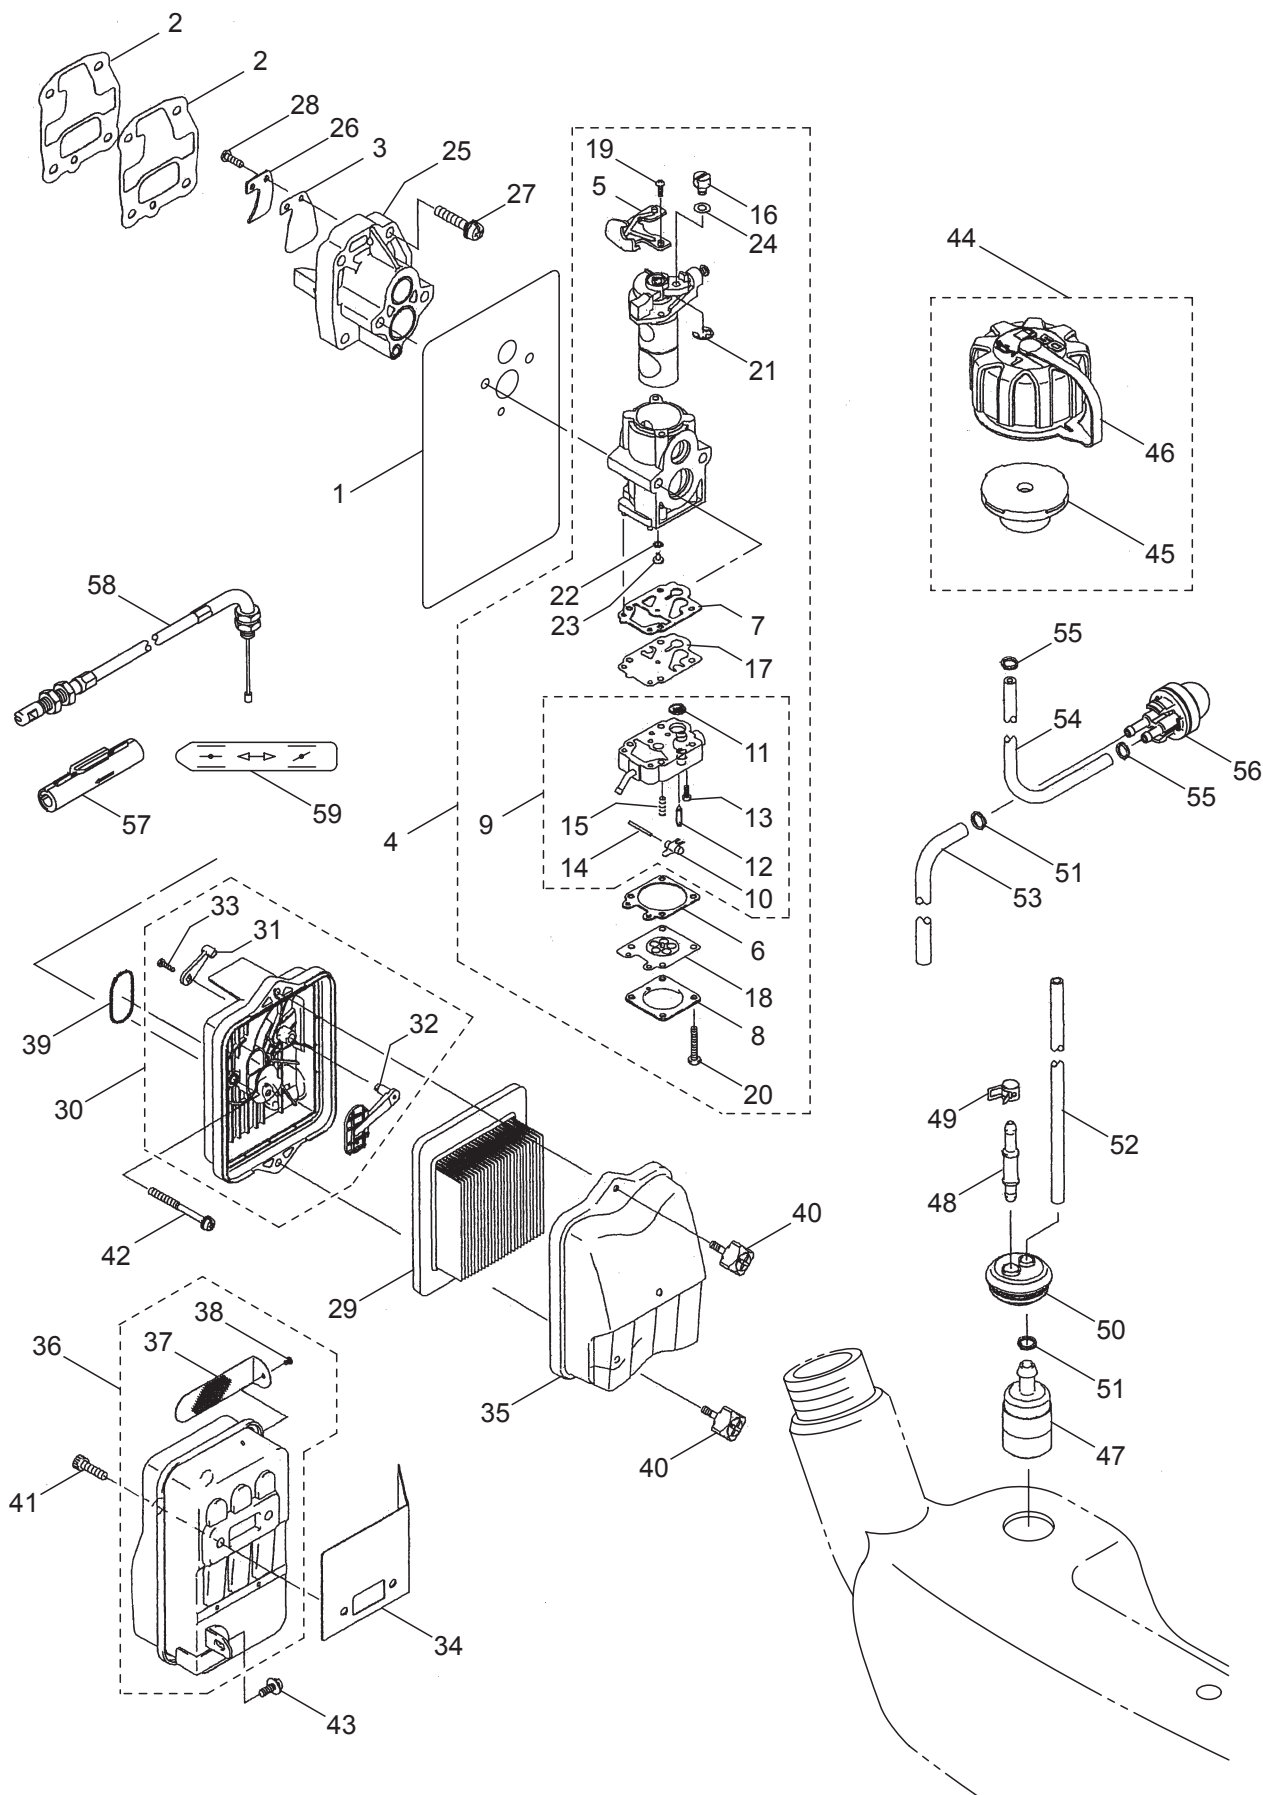

4. MD8026
ENGINE (CARBURETOR, MUFFLER)

Ref. No.	Part No.	Part Name	Q'ty	Remarks
4-1	412446	Gasket	1	
4-2	400925	Gasket	2	
4-3	649342	Reed Valve	1	
4-4	649344	Carburetor Ass'y	1	Incl.5-24
4-5	649338	Bracket	1	
4-6	649339	Gasket	1	
4-7	634350	Gasket	1	
4-8	649343	Cover	1	
4-9	649346	Body	1	Incl.10-15
4-10	624429	Lever	1	
4-11	624430	Filter	1	
4-12	624431	Float Valve	1	
4-13	624432	Screw	1	
4-14	624433	Pin	1	
4-15	624434	Spring	1	
4-16	598415	Arm	1	
4-17	577185	Diaphragm	1	
4-18	634357	Diaphragm	1	
4-19	577179	Screw	2	
4-20	649348	Screw	4	
4-21	577175	Snap Ring	1	
4-22	577182	O-Ring	1	
4-23	649349	Main Jet	1	#55.5
4-24	624532	Washer	1	
4-25	400926	Insulator	1	
4-26	649347	Stopper	1	
4-27	577361	Screw	4	M5x25
4-28	649350	Screw	1	M3x12
4-29	649351	Element Ass'y	1	
4-30	415372	Air Filter Case Ass'y	1	Incl.31-33
4-31	649355	Lever	1	
4-32	649356	Valve	1	
4-33	649358	Screw	1	M3x10
4-34	649353	Gasket	1	
4-35	649354	Cap	1	
4-36	415373	Muffler Ass'y	1	Incl.37,38
4-37	400927	Spark Arrester	1	
4-38	400918	Screw	1	
4-39	649359	O-Ring	1	
4-40	649360	Bolt	2	M5x18
4-41	414450	Bolt-Socket	2	6x20
4-42	414451	Screw	2	5x55
4-43	414452	Screw	1	5x14
4-44	414453	Fuel Tank Cap Ass'y	1	Incl.45,46
4-45	649362	Breather	1