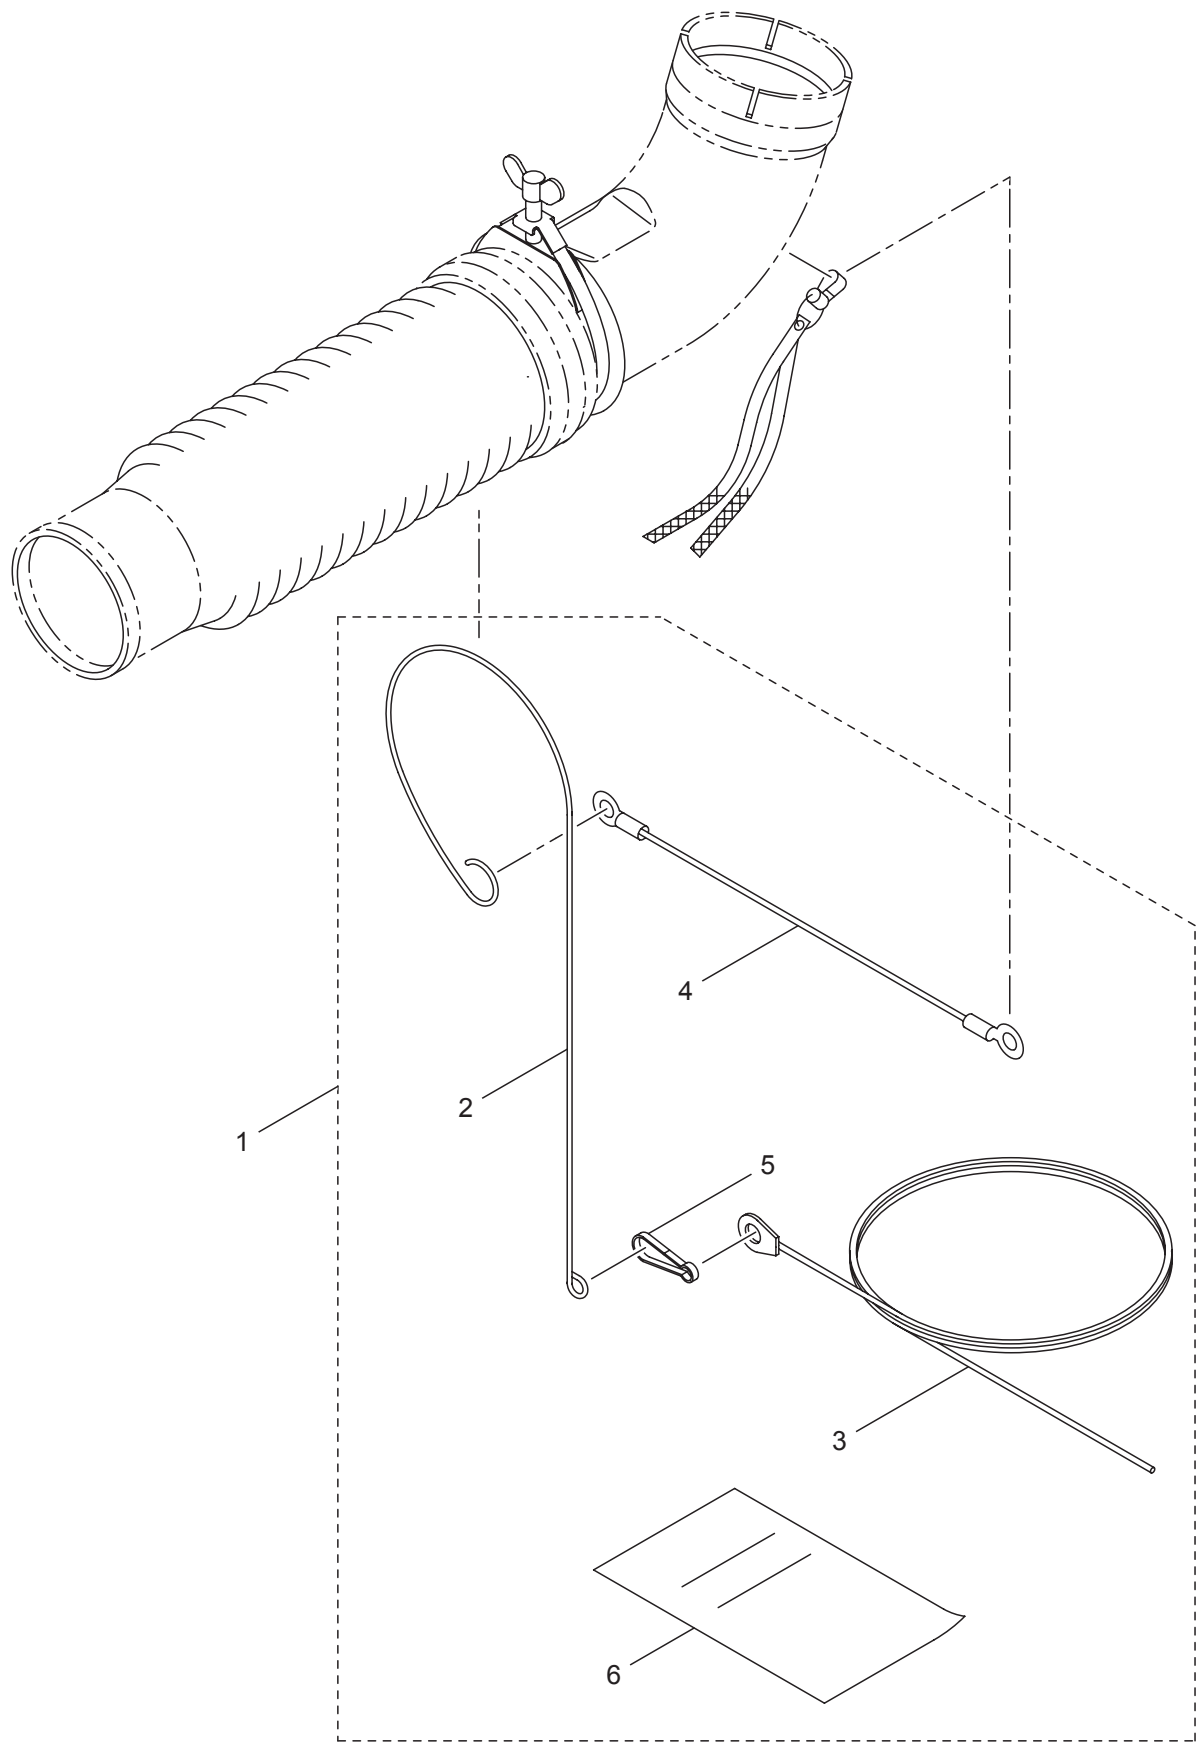

7. MD8026
OPTIONAL PARTS (Earth Kit)

Ref. No.	Part No.	Part Name	Q'ty	Remarks
7-1	131398	Earth Kit	1	Incl.2-6
7-2	131395	Clamp	1	
7-3	131396	Earth Code	1	
7-4	131397	Earth Code	1	
7-5	107097	Clip	1	
7-6	131399	Instruction Manual	1