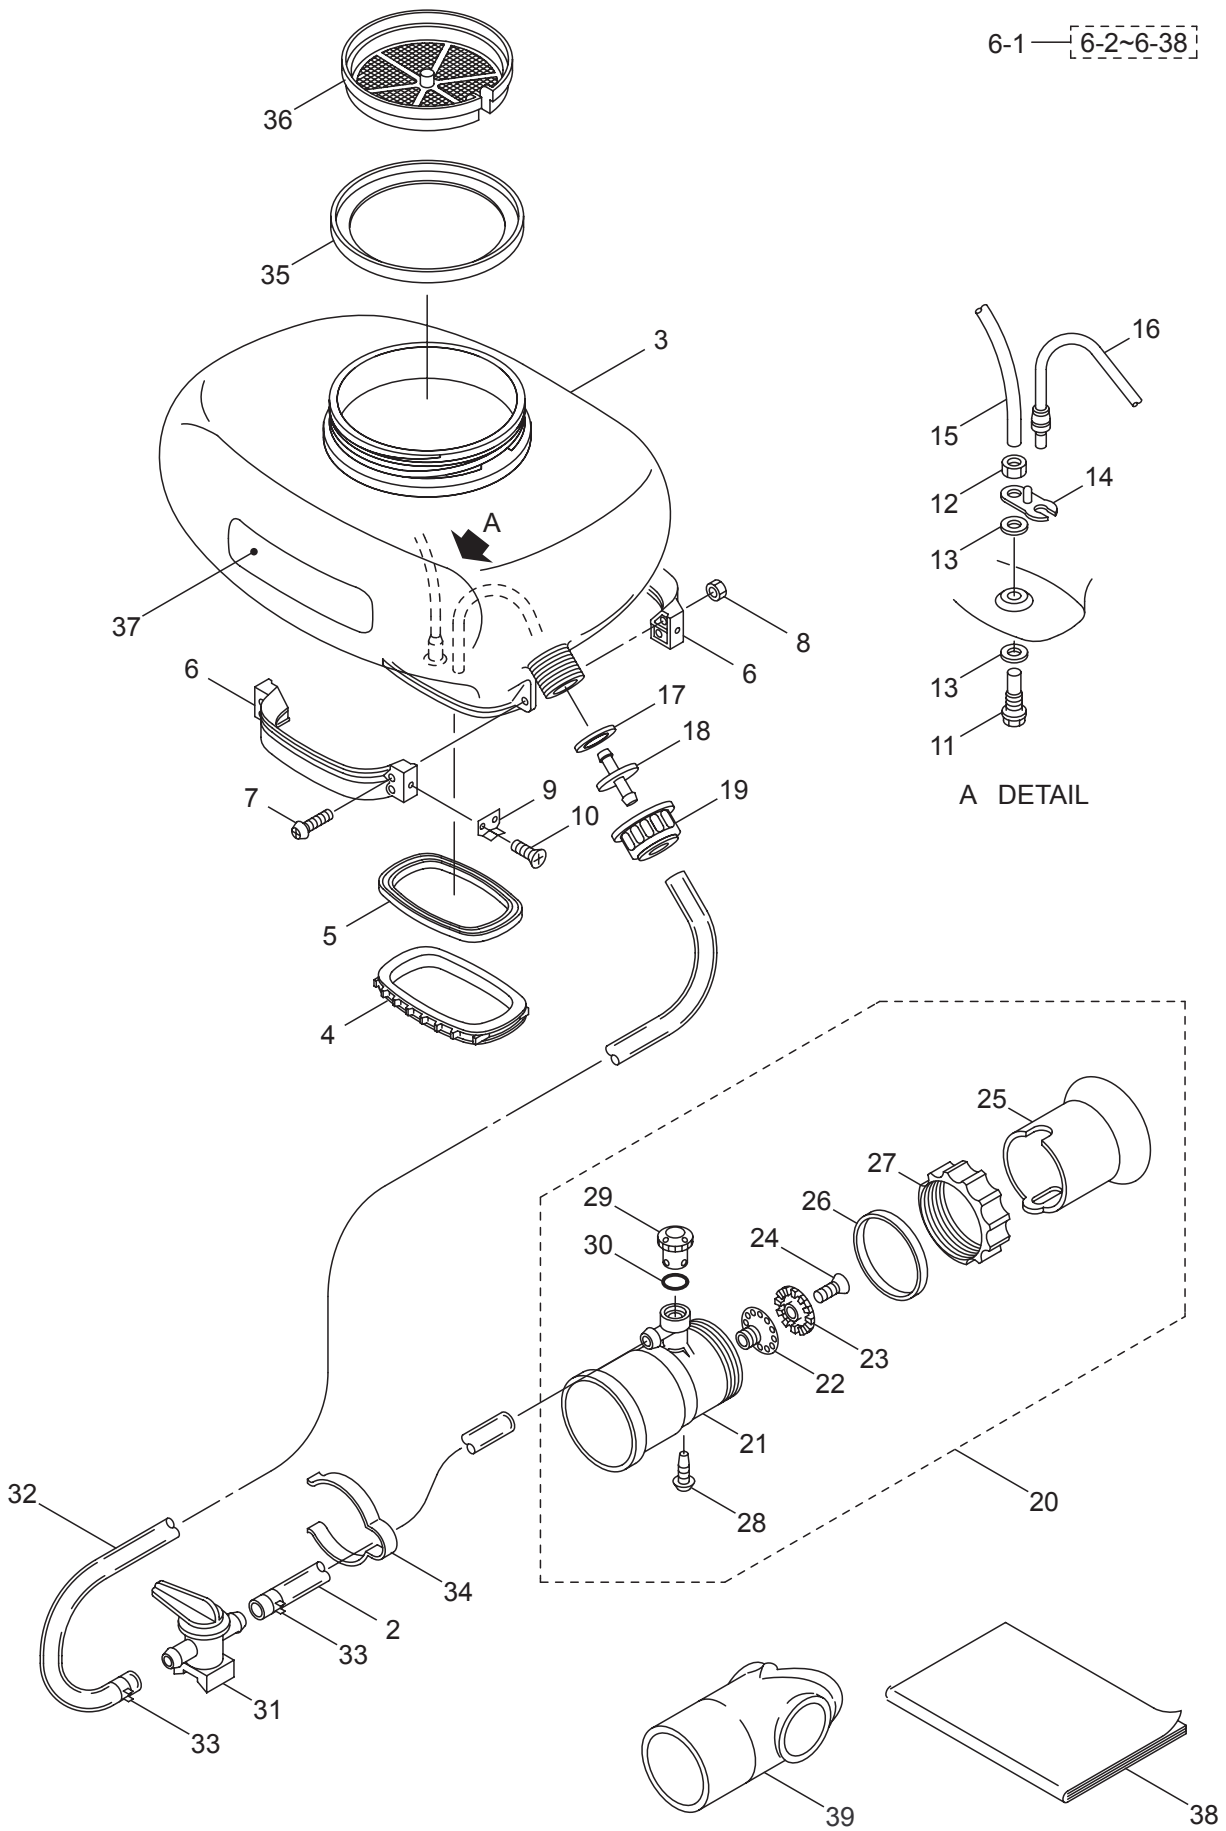

6. MD8026
OPTIONAL PARTS (Mist Attachment)

6-1 — [6-2~6-38]

Ref. No.	Part No.	Part Name	Q'ty	Remarks
6-1	128326	Mist Attachment	1	Incl.2-38 26L
6-2	118975	Vinyl Pipe	1	9x12x1050L
6-3	120649	Chemical Tank	1	26L
6-4	107302	Spacer	1	
6-5	106201	Packing	1	
6-6	106237	Bracket	2	
6-7	089758	Screw	4	M6x35x25
6-8	081242	Nut	4	M6
6-9	106239	Hook	2	
6-10	087970	Screw	4	M5x14
6-11	107303	Joint Pipe	1	
6-12	101063	Joint Nut	1	
6-13	101062	Packing	2	16.5x27xt2.5
6-14	025863	Pipe Holder	1	
6-15	100622	Rubber Tube	1	7x11x380L
6-16	107237	Rubber Tube	1	
6-17	108629	Packing	1	
6-18	109149	Hose Joint	1	
6-19	108627	Cap, Hose Joint	1	
6-20	024412	Mist Nozzle Ass'y	1	Incl.21-30
6-21	029749	Mist Nozzle	1	
6-22	024801	Nozzle Tip	1	
6-23	024802	Nozzle Cap	1	
6-24	087499	Screw	1	M3x12
6-25	024803	Collar, Nozzle Head	1	
6-26	024800	Clamp Ring	1	
6-27	024804	Nut	1	M60x1.5
6-28	024811	Stopper	1	
6-29	024805	Cock	1	
6-30	011345	O-Ring	1	P12
6-31	101872	Mist Cock Ass'y	1	
6-32	024410	Vinyl Pipe	1	9x12x700L
6-33	043972	Hose Band	2	
6-34	024421	Stop Ring	2	
6-35	101834	Cover	1	
6-36	131152	Strainer	1	
6-37	106240	Label	3	MARUYAMA
6-38	128327	Instruction Manual	1	
6-39	119254	Y-Blow Head	1