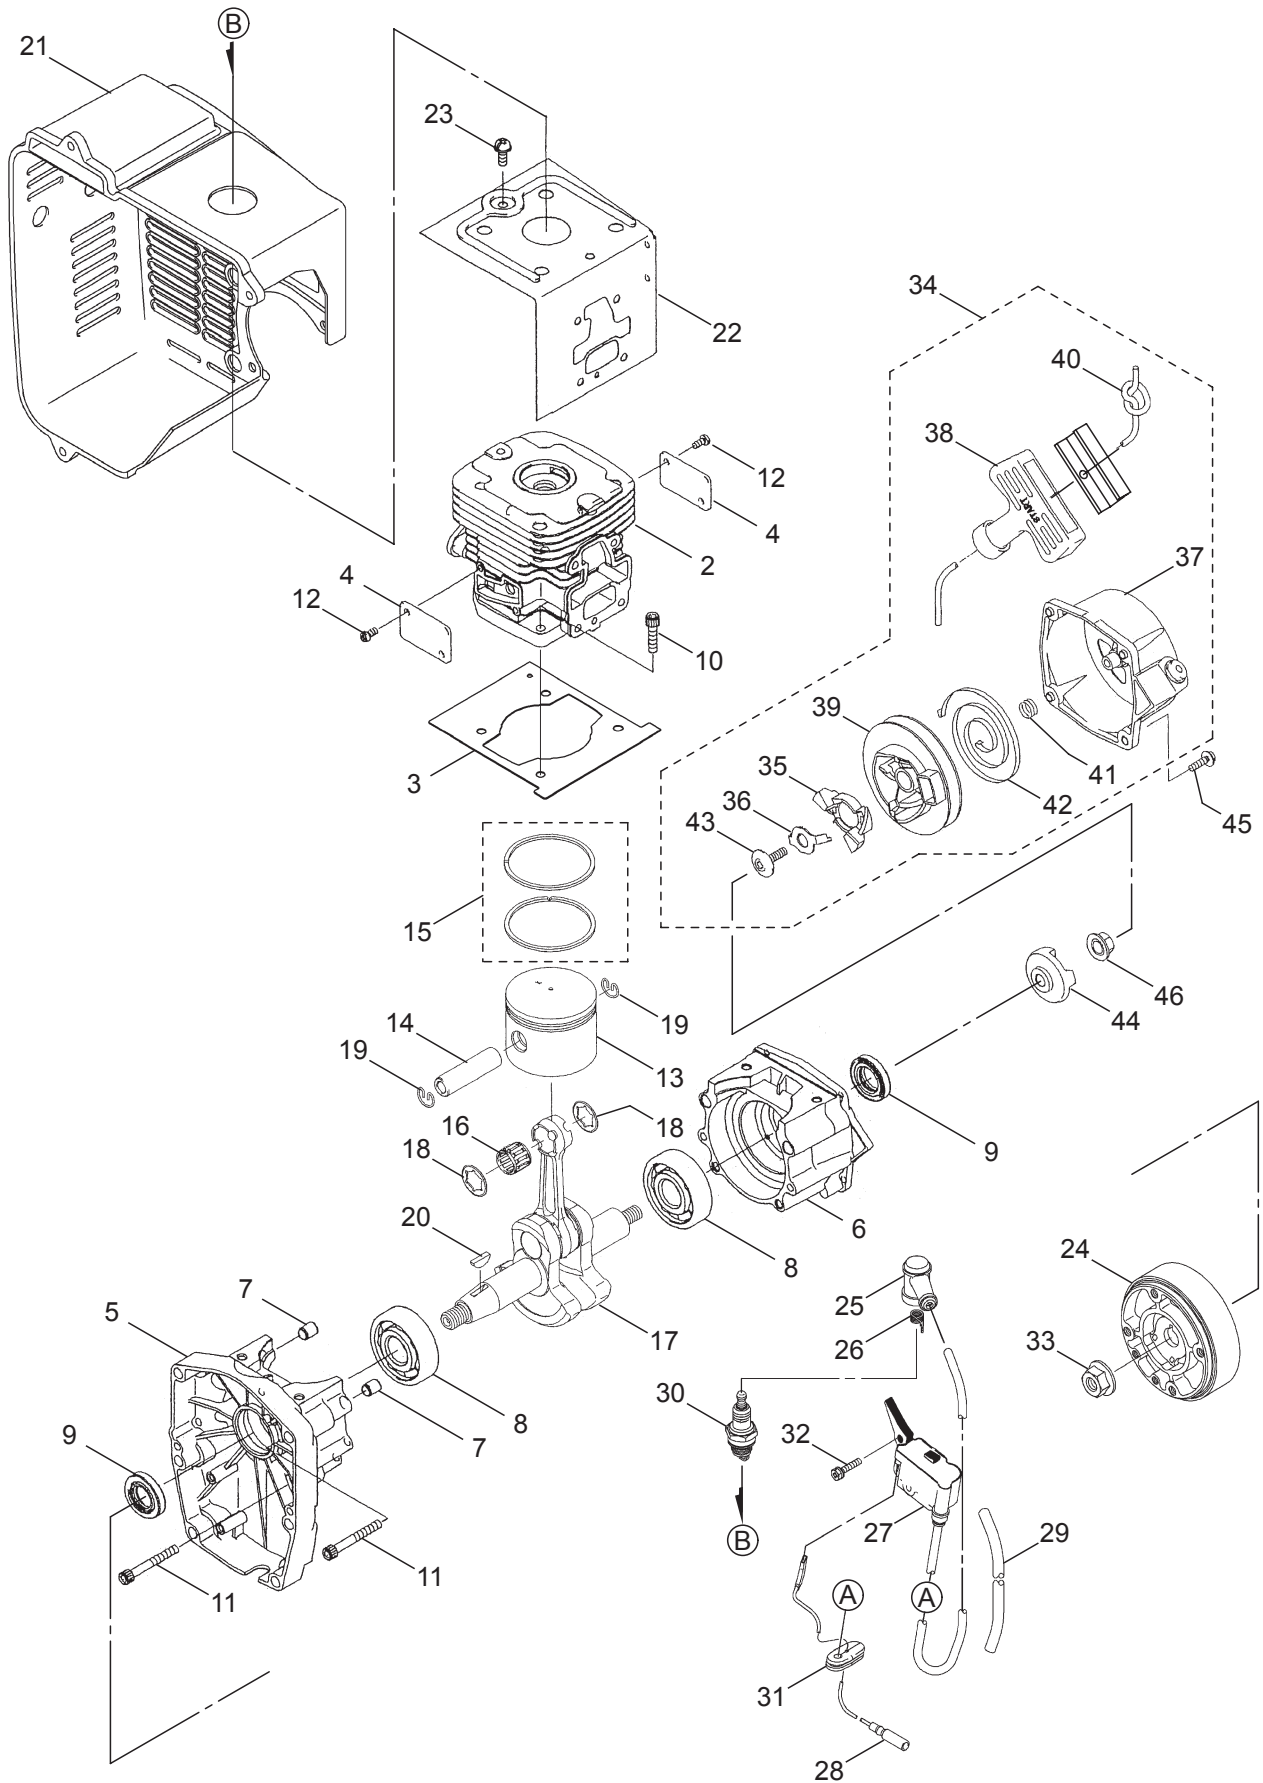

3. MD8026
ENGINE (CYLINDER, CRANKCASE)

Ref. No.	Part No.	Part Name	Q'ty	Remarks
3-1	130259	Engine	1	TK065D-AG26
3-2	649312	Cylinder	1	
3-3	415369	Gasket, Cylinder	1	
3-4	649314	Plate	2	
3-5	414427	Crankcase	1	
3-6	414428	Crankcase	1	
3-7	573908	Pin	2	
3-8	649317	Ball Bearing	2	6303C3
3-9	414429	Oil Seal	2	17x30x7
3-10	414430	Bolt-Socket	4	5x20
3-11	414431	Bolt-Socket	4	5x40
3-12	410897	Screw	4	4x8
3-13	649321	Piston	1	
3-14	649322	Piston Pin	1	
3-15	649323	Piston Ring Set	1	
3-16	649325	Bearing	1	
3-17	414432	Crankshaft Ass'y	1	
3-18	414433	Spacer	2	11.2x18.5x0.9
3-19	943307	Snap Ring	2	
3-20	071695	Woodruff Key	1	
3-21	416957	Shroud	1	
3-22	649329	Shroud	1	
3-23	415370	Screw	1	5x12
3-24	414436	Flywheel	1	
3-25	591532	Spark Plug Cap	1	
3-26	591533	Terminal	1	
3-27	649331	Ignition Coil Ass'y	1	
3-28	649332	Lead Wire	1	
3-29	998411	Tube	1	6x7.4x300L
3-30	649333	Spark Plug	1	BPMR7A
3-31	649334	Grommet	1	
3-32	649335	Bolt	2	4x20
3-33	649336	Nut	1	M10
3-34	417150	Recoil Starter	1	Incl.35-43
3-35	649370	Pawl	1	
3-36	649371	Retainer	1	
3-37	649372	Case	1	
3-38	417149	Grip	1	
3-39	649376	Reel	1	
3-40	649377	Rope	1	3.5x1000
3-41	649378	Spring	1	
3-42	649379	Recoil Spring	1	
3-43	649380	Screw	1	
3-44	649374	Starting Pulley	1	
3-45	624845	Screw	4	M4x16
3-46	649381	Nut	1