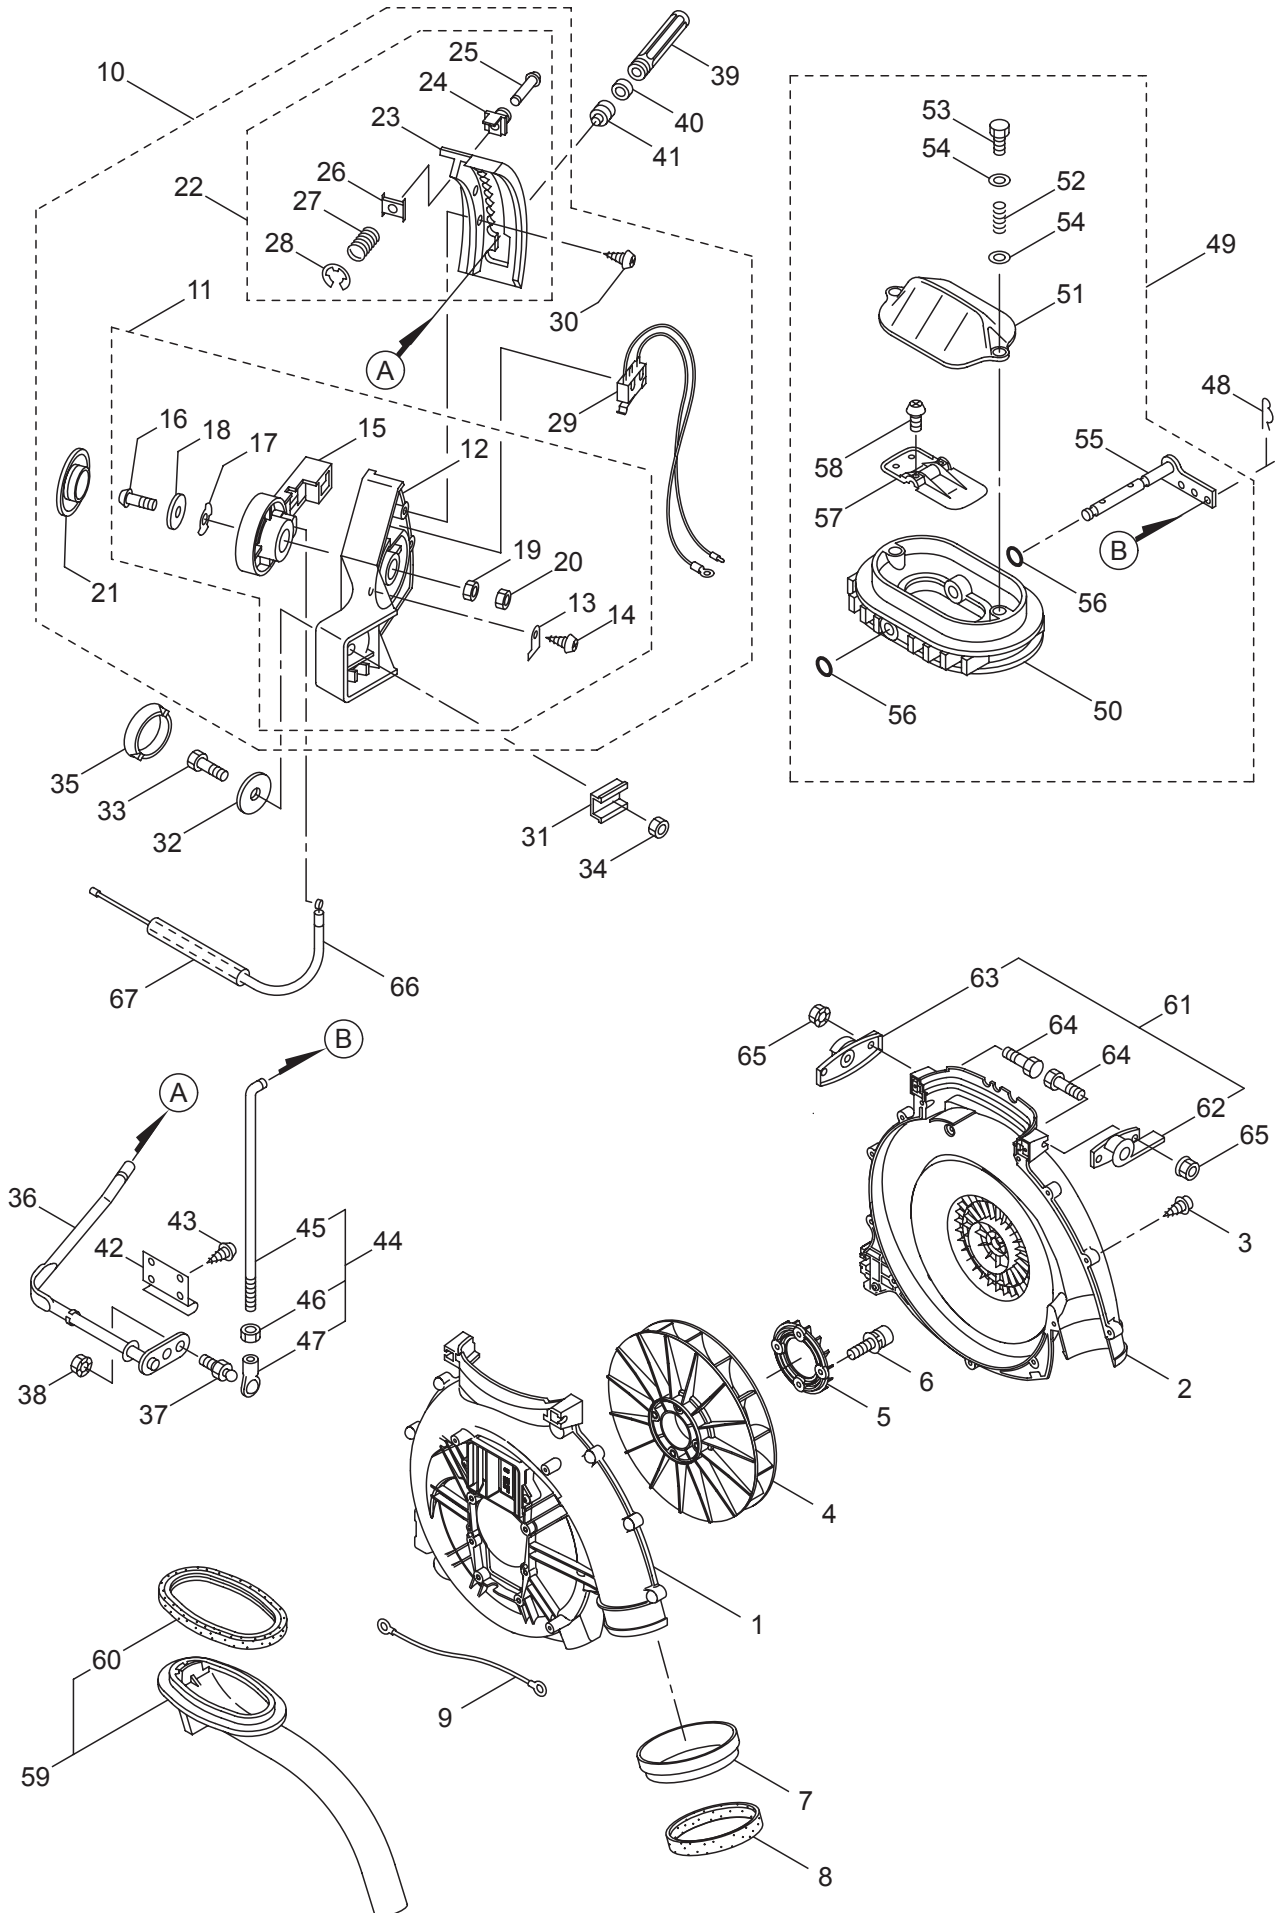

2. MD8026
FAN CASE

Ref. No.	Part No.	Part Name	Q'ty	Remarks
2-46	127298	Nut	1	M6
2-47	020584	Female Universal Joint	1	
2-48	107609	Snap Pin	1	
2-49	107743	Shutter Ass'y	1	Incl.50-58
2-50	114231	Shutter Case	1	
2-51	102078	Shutter Cover	1	
2-52	107621	Spring	2	
2-53	089036	Bolt	2	M5x0.8x35x8
2-54	107745	Washer	4	5.5x12xt0.8
2-55	107617	Link Shaft	1	
2-56	022056	O-Ring	2	P7
2-57	107623	Shutter	1	
2-58	088313	Screw	2	M4x10
2-59	122232	Discharge Port Ass'y	1	Incl.60
2-60	108016	Packing	1	
2-61	598459	Crescent Ass'y	1	Incl.62,63
2-62	117712	Crescent (R)	1	
2-63	117713	Crescent (L)	1	
2-64	089041	Bolt	4	M6x16
2-65	104309	Nut	4	M6
2-66	130024	Throttle Wire	1	
2-67	069502	Vinyl Pipe	1	7x9x130L