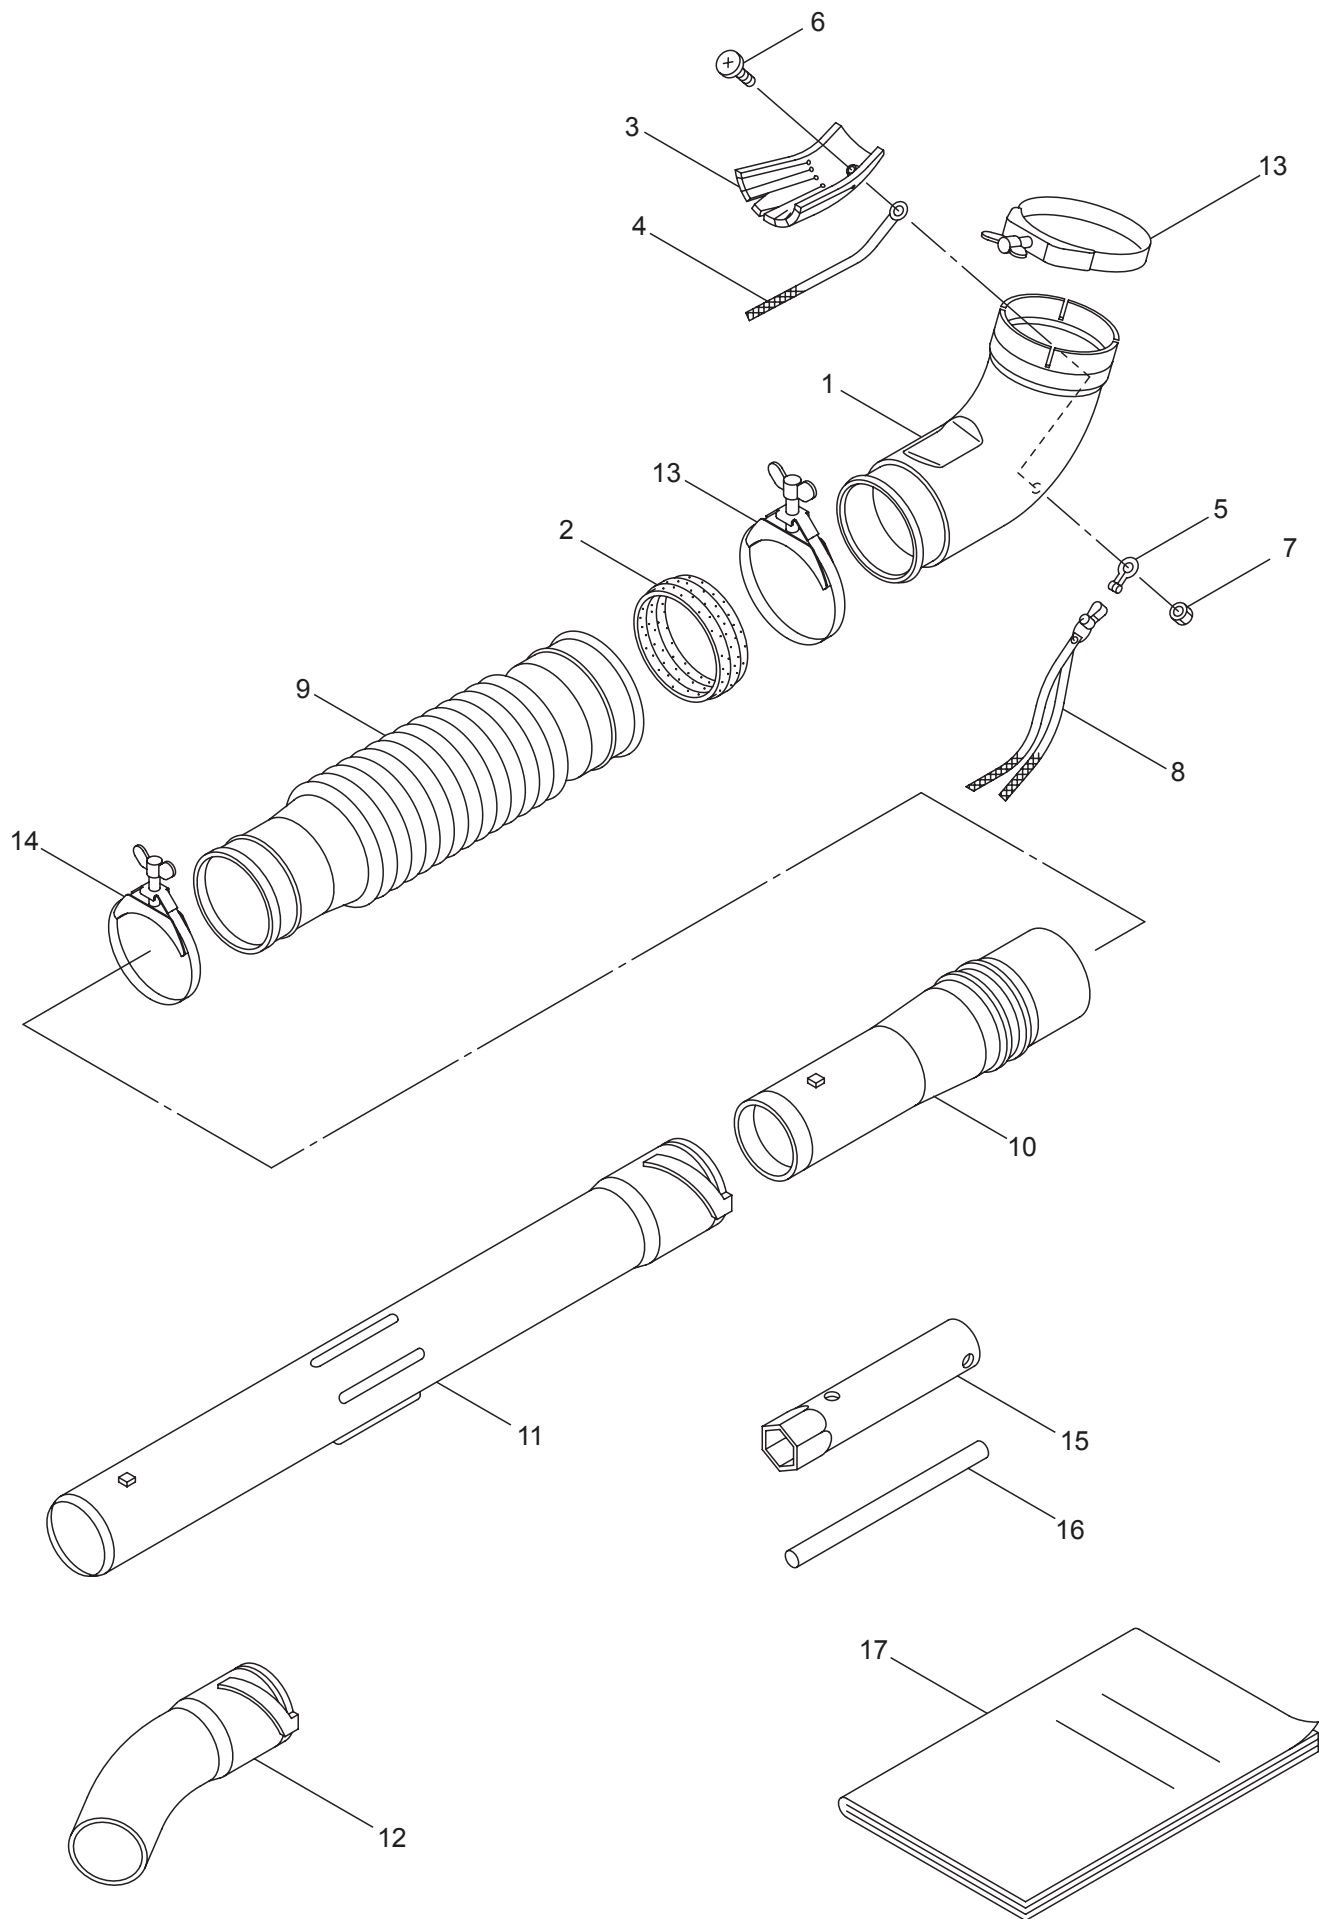

5. MD8026
ACCESSORIES

Ref. No.	Part No.	Part Name	Q'ty	Remarks
5-1	130020	Elbow Pipe	1	
5-2	100238	Rubber Joint	1	
5-3	119416	Reinforced Plate	1	
5-4	100293	Earth Code	1	
5-5	101608	Clamp	1	
5-6	119417	Screw	1	
5-7	081241	Nut	1	M6
5-8	101252	Earth	1	
5-9	115254	Flexble Pipe	1	
5-10	106721	Swivel Pipe	1	
5-11	107149	Straight Pipe	1	600L
5-12	106725	Bent Pipe	1	
5-13	130208	Clamp Ass'y	2	#105
5-14	130207	Clamp Ass'y	1	#85
5-15	107747	Box Spanner	1	19
5-16	012723	Lever Handle	1	8x150L
5-17	131495	Instruction Manual	1	MD8026