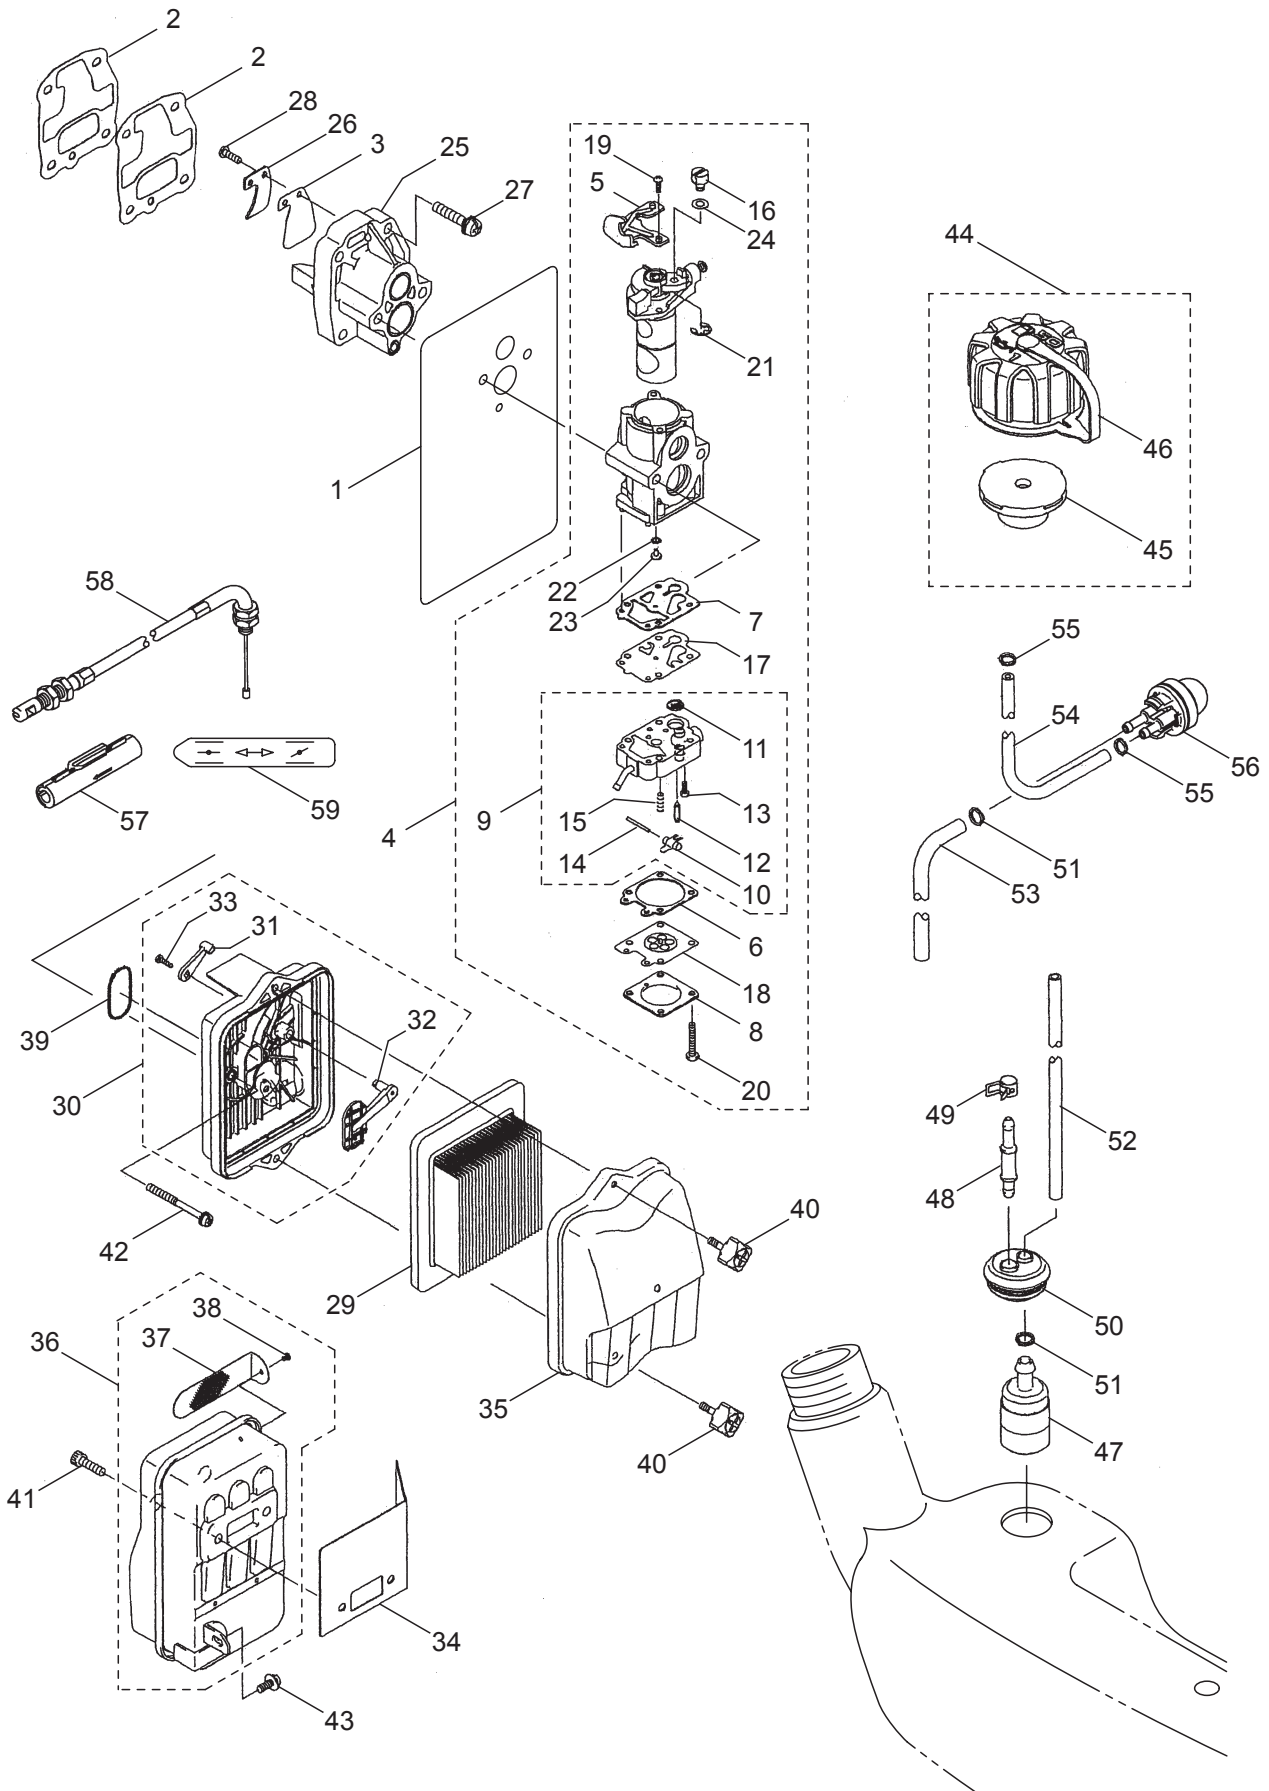

4. MD8026
ENGINE (CARBURETOR, MUFFLER)

Ref. No.	Part No.	Part Name	Q'ty	Remarks
4-46	649364	Tank Cap Ass'y	1	
4-47	625872	Fuel Filter	1	
4-48	632199	Joint	1	
4-49	944177	Clamp	1	
4-50	597949	Fuel Tank Grommet	1	
4-51	649366	Clamp	2	
4-52	649369	Tube	1	3x5x305
4-53	415375	Tube	1	3x6x145
4-54	649368	Tube	1	2.3x5x93
4-55	649365	Clamp	2	
4-56	415374	Priming Pump	1	
4-57	212250	Joint Case	1	
4-58	649337	Throttle Cable	1	
4-59	598438	Label	1