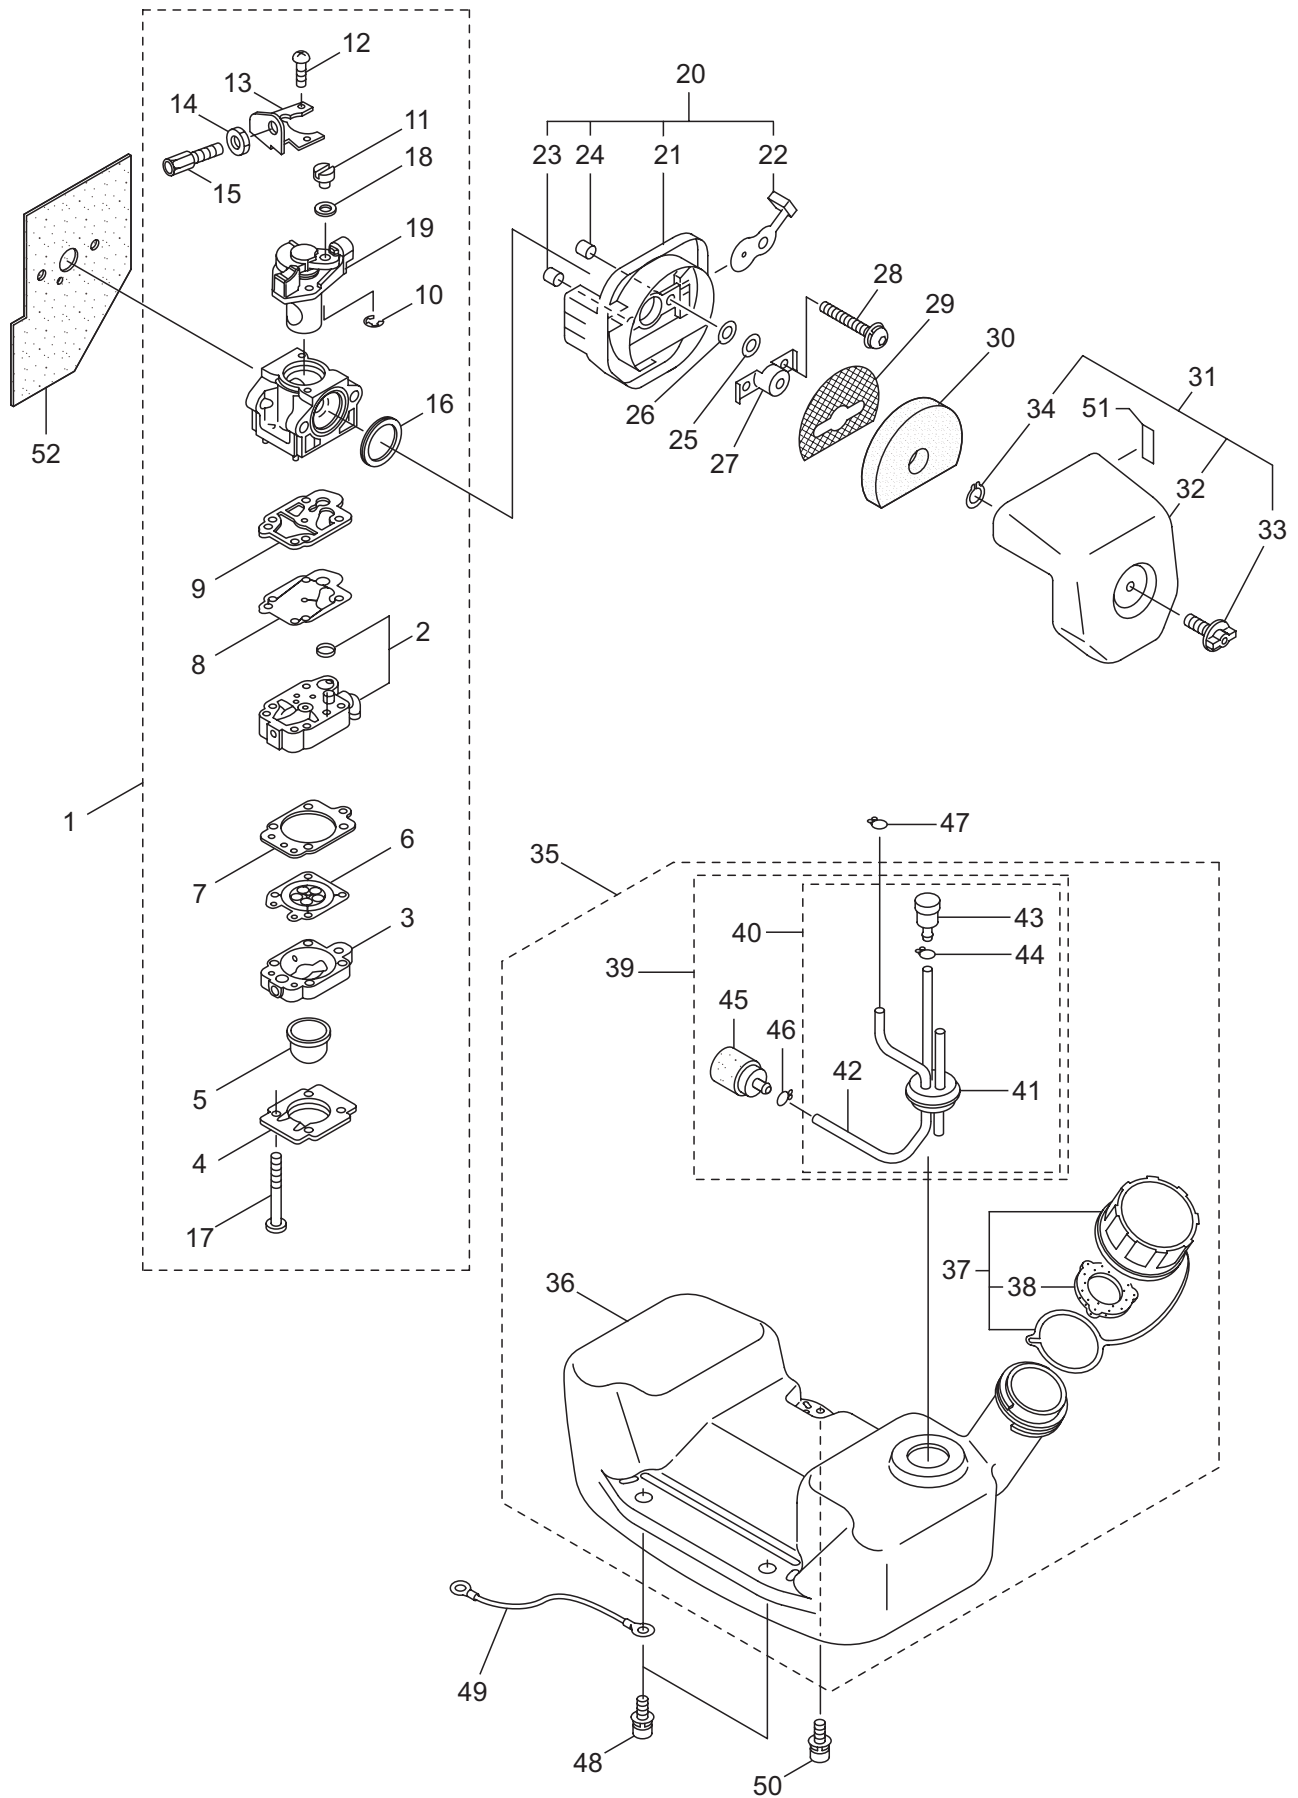

4. MD3015
ENGINE (Carburetor, Fuel Tank)

Ref. No.	Part No.	Part Name	Q'ty	Remarks
4-1	288263	Carburetor Ass'y	1	Incl.2-19 New gasket required
4-2	264155	Pump Body	1	
4-3	262991	Purge Body	1	
4-4	262992	Cover Plate	1	
4-5	261874	Primer Bulb	1	
4-6	283905	Diaphragm, Meterring	1	
4-7	262993	Gasket	1	
4-8	262994	Diaphragm,Fuel Pump	1	
4-9	282576	Gasket	1	
4-10	261876	E-Ring	1	
4-11	261658	Swivel	1	
4-12	261875	Screw	2	
4-13	264677	Bracket	1	
4-14	261878	Nut	1	
4-15	261877	Adapter	1	
4-16	261657	Packing	1	
4-17	262996	Screw	4	
4-18	264678	Washer	1	
4-19	264985	Throttle Valve Ass'y	1	
4-20	268055	Air Filter Case Ass'y	1	Incl.21-24
4-21	268056	Air Filter Case	1	
4-22	268057	Valve	1	
4-23	268157	Sleeve	1	5.5x7.1x6L
4-24	268412	Sleeve	1	5.5x7.1x6.4L
4-25	263345	Packing	1	7.2x11xt1.3
4-26	263942	Washer	1	7.2x12xt0.15
4-27	263815	Stay	1	
4-28	264016	Cap Screw	2	M5x60
4-29	265026	Screen	1	
4-30	281861	Element	1	
4-31	268058	Air Filter Cover Ass'y	1	Incl.32-34
4-32	268059	Air Filter Cover	1	
4-33	281438	Knob	1	
4-34	261734	Snap Ring	1	#5
4-35	283220	Fuel Tank Ass'y	1	Incl.36-46
4-36	281587	Fuel Tank	1	
4-37	281564	Fuel Tank Cap Ass'y	1	Incl.38
4-38	269377	Gasket	1	
4-39	282538	Fuel Pipe Pick-up Ass'y	1	Incl.40-46
4-40	282539	Fuel Pipe Ass'y	1	Incl.41-44
4-41	268065	Grommet	1	
4-42	261690	Fuel Pipe	1	160L
4-43	261590	Breather	1	
4-44	261117	Clip	1	
4-45	264653	Filter Ass'y	1