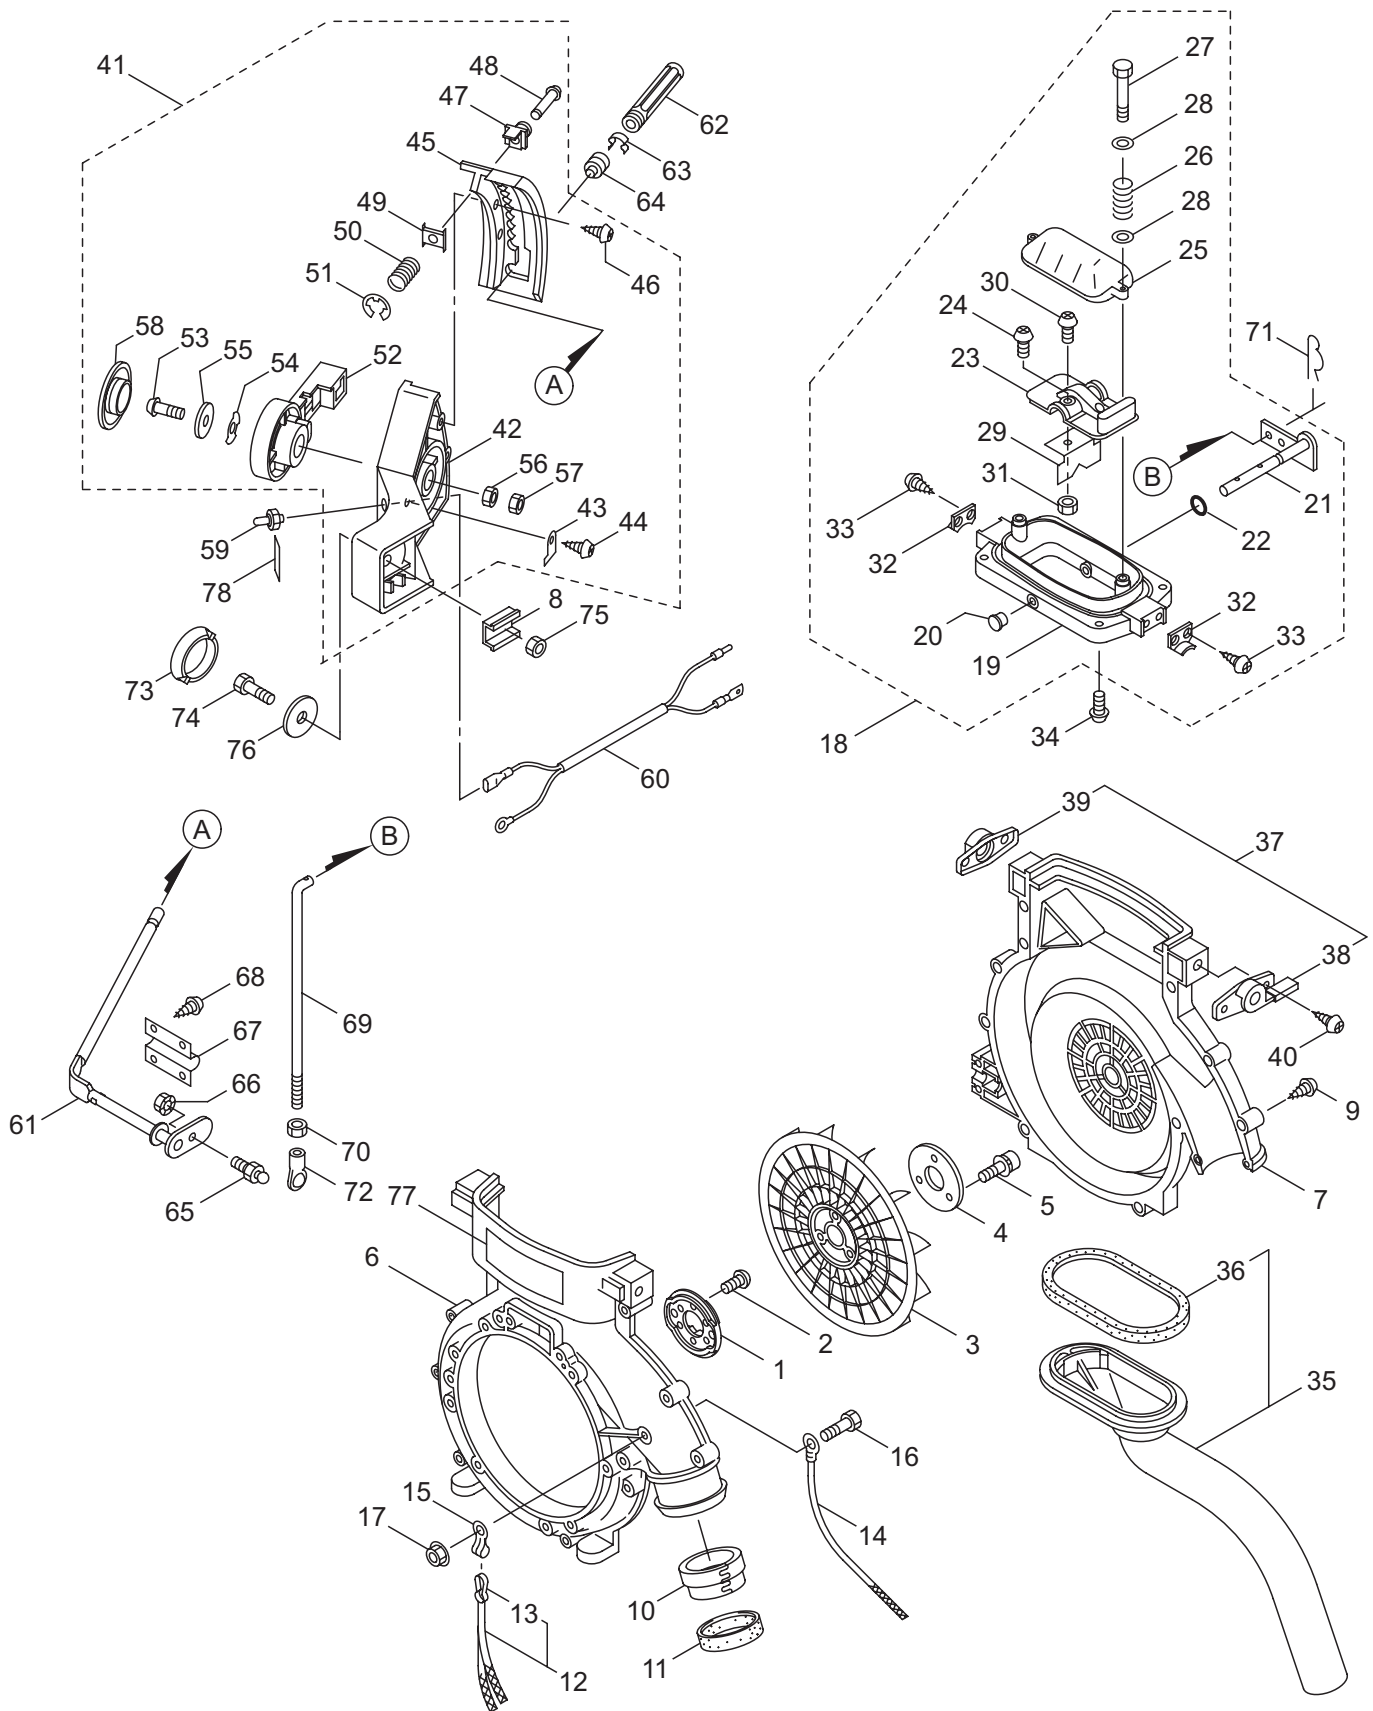

2. MD3015
FAN CASE, LEVER, SHUTTER

Ref. No.	Part No.	Part Name	Q'ty	Remarks
2-1	130053	Adapter	1	
2-2	130245	Bolt	3	M6x15
2-3	110466	Fan	1	
2-4	118248	Plate	1	
2-5	127528	Bolt	3	M6x30
2-6	130788	Fan Case (E)	1	
2-7	118521	Fan Case (Frame Side)	1	
2-8	128217	Washer	1	
2-9	130420	Tapping Screw	10	M5x25
2-10	118561	Collar	1	
2-11	118562	Band	1	
2-12	130214	Earth Tape	1	Incl.13
2-13	107097	Clip	1	
2-14	100757	Earth Code	1	
2-15	101608	Clamp	1	
2-16	082068	Bolt	1	M5x16
2-17	127226	Nut	1	M5
2-18	116267	Shutter Ass'y	1	Incl.19-33
2-19	110514	Shutter Case	1	
2-20	110853	Cap	1	
2-21	110854	Link Shaft	1	
2-22	022056	O-Ring	1	P7
2-23	116268	Shutter Comp	1	
2-24	088313	Screw	2	M4x10
2-25	102078	Shutter Cover	1	
2-26	107621	Spring	2	
2-27	089036	Bolt	2	M5x0.8x35x8
2-28	107745	Washer	4	5.5x12xt0.8
2-29	112618	Guide Plate	1	
2-30	088326	Screw	1	M5x12
2-31	107746	Nylon Nut	1	M5
2-32	110313	Hook	2	
2-33	089663	Screw	4	M5x15
2-34	088345	Screw	4	M6x30
2-35	112734	Discharge Port Ass'y	1	Incl.36
2-36	108016	Packing	1	
2-37	598459	Crescent Ass'y	1	Incl.38,39
2-38	117712	Crescent (R)	1	
2-39	117713	Crescent (L)	1	
2-40	089826	Screw	4	M6x15
2-41	130026	Lever Ass'y	1	Incl.42-58
2-42	120708	Dial Plate Retainer	1	
2-43	128214	Plate	1	
2-44	128195	Screw	1	M4x8
2-45	120888	Dial Plate	1