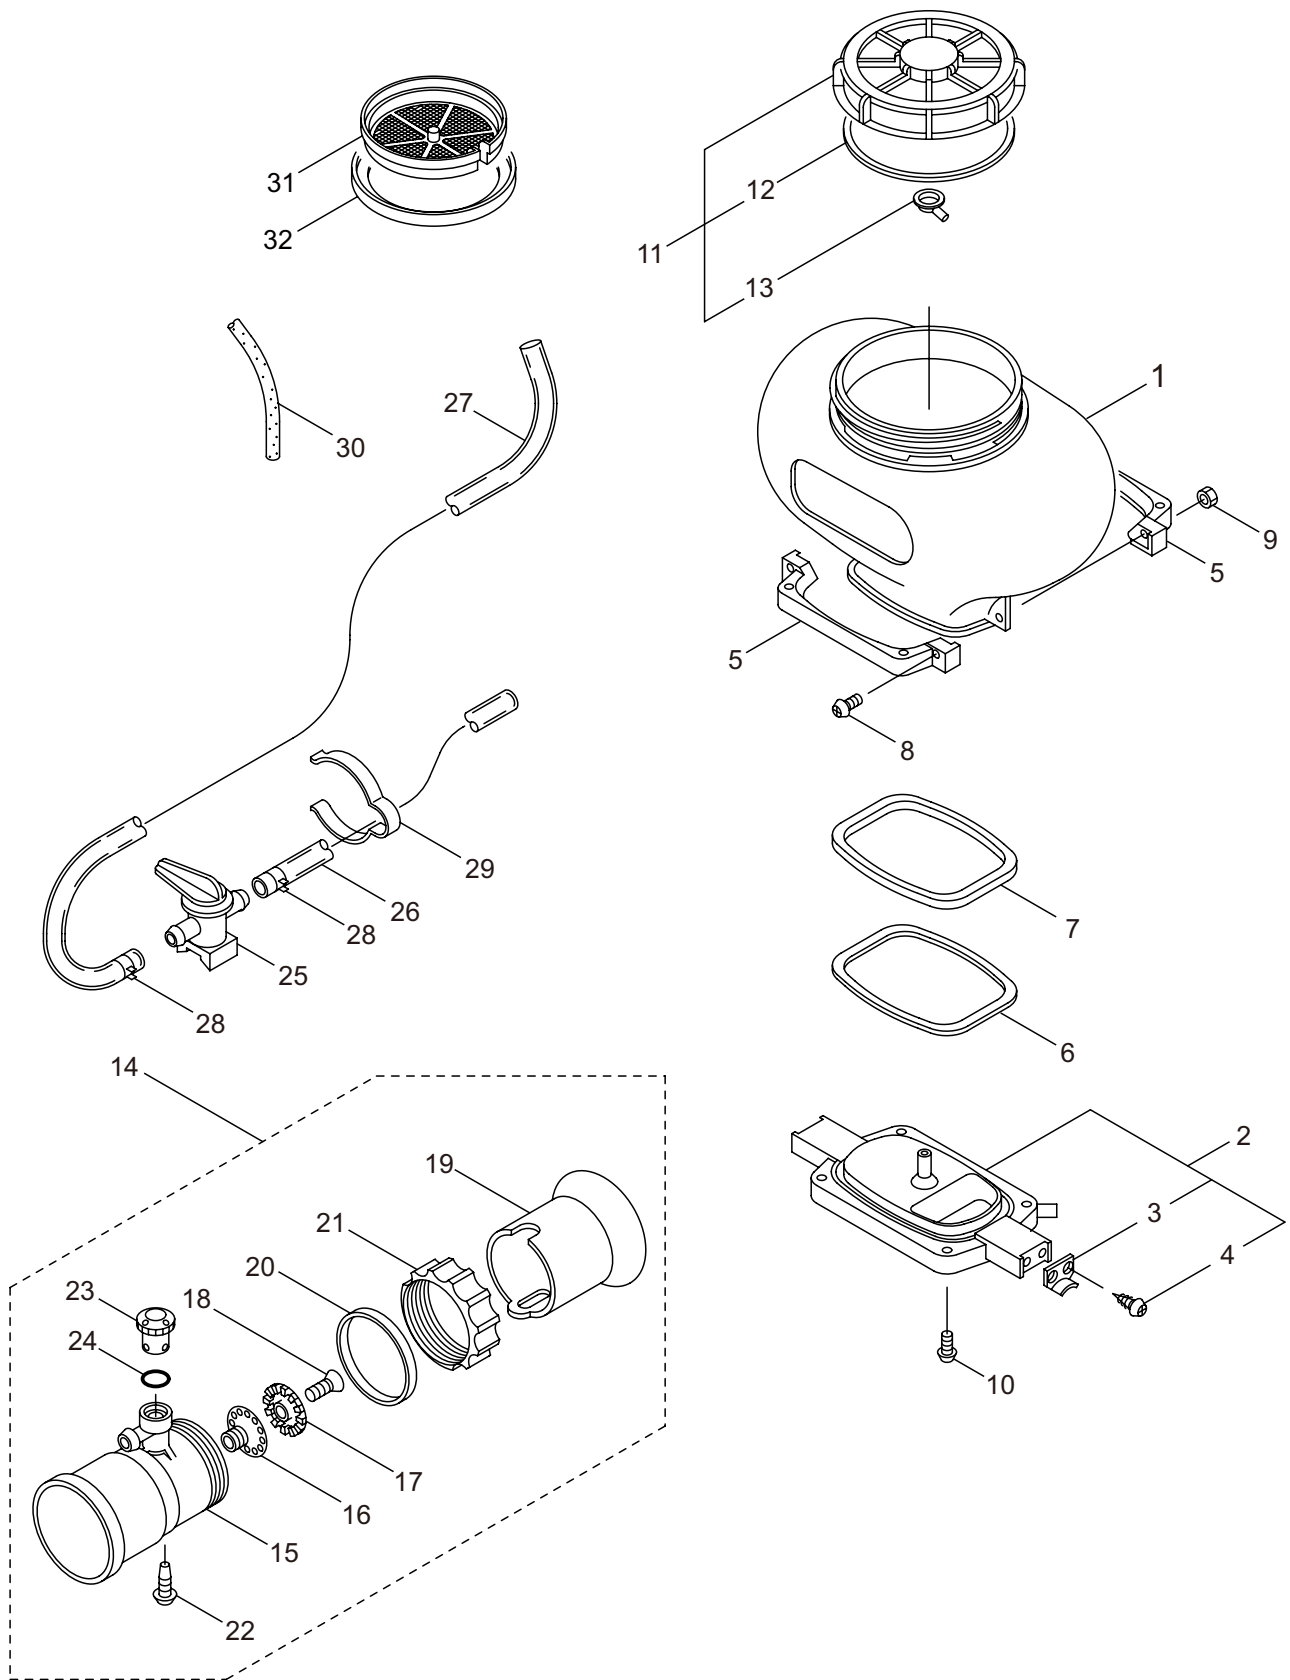

6. MD3015
OPTIONAL PARTS (Mist Attachment)

Ref. No.	Part No.	Part Name	Q'ty	Remarks
6-1	120638	Chemical Tank	1	13L
6-2	111824	Bottom Cover Ass'y	1	Incl.3,4
6-3	110313	Hook	2	
6-4	089663	Screw	4	M5x15
6-5	112189	Bracket	2	
6-6	107888	Packing	1	
6-7	121013	Packing	1	
6-8	088345	Screw	2	M6x30
6-9	081241	Nut	2	M6
6-10	088345	Screw	4	M6x30
6-11	092206	Cap, Chemical Tank	1	Incl.12,13
6-12	103194	Packing	1	
6-13	101915	Inner Cap	1	
6-14	024412	Mist Nozzle Ass'y	1	Incl.15-24
6-15	029749	Mist Nozzle	1	
6-16	024801	Nozzle Tip	1	
6-17	024802	Nozzle Cap	1	
6-18	087499	Screw	1	M3x12
6-19	024803	Collar, Nozzle Head	1	
6-20	024800	Clamp Ring	1	
6-21	024804	Nut	1	M60x1.5
6-22	024811	Stopper	1	
6-23	024805	Cock	1	
6-24	011345	O-Ring	1	P12
6-25	101872	Mist Cock Ass'y	1	Incl.14
6-26	118975	Vinyl Pipe	1	9x12x1050L
6-27	024410	Vinyl Pipe	1	9x12x700L
6-28	043972	Hose Band	2	
6-29	024421	Stop Ring	2	
6-30	100622	Rubber Tube	1	7x11x380L
6-31	022410	Strainer	1	
6-32	101834	Cover	1