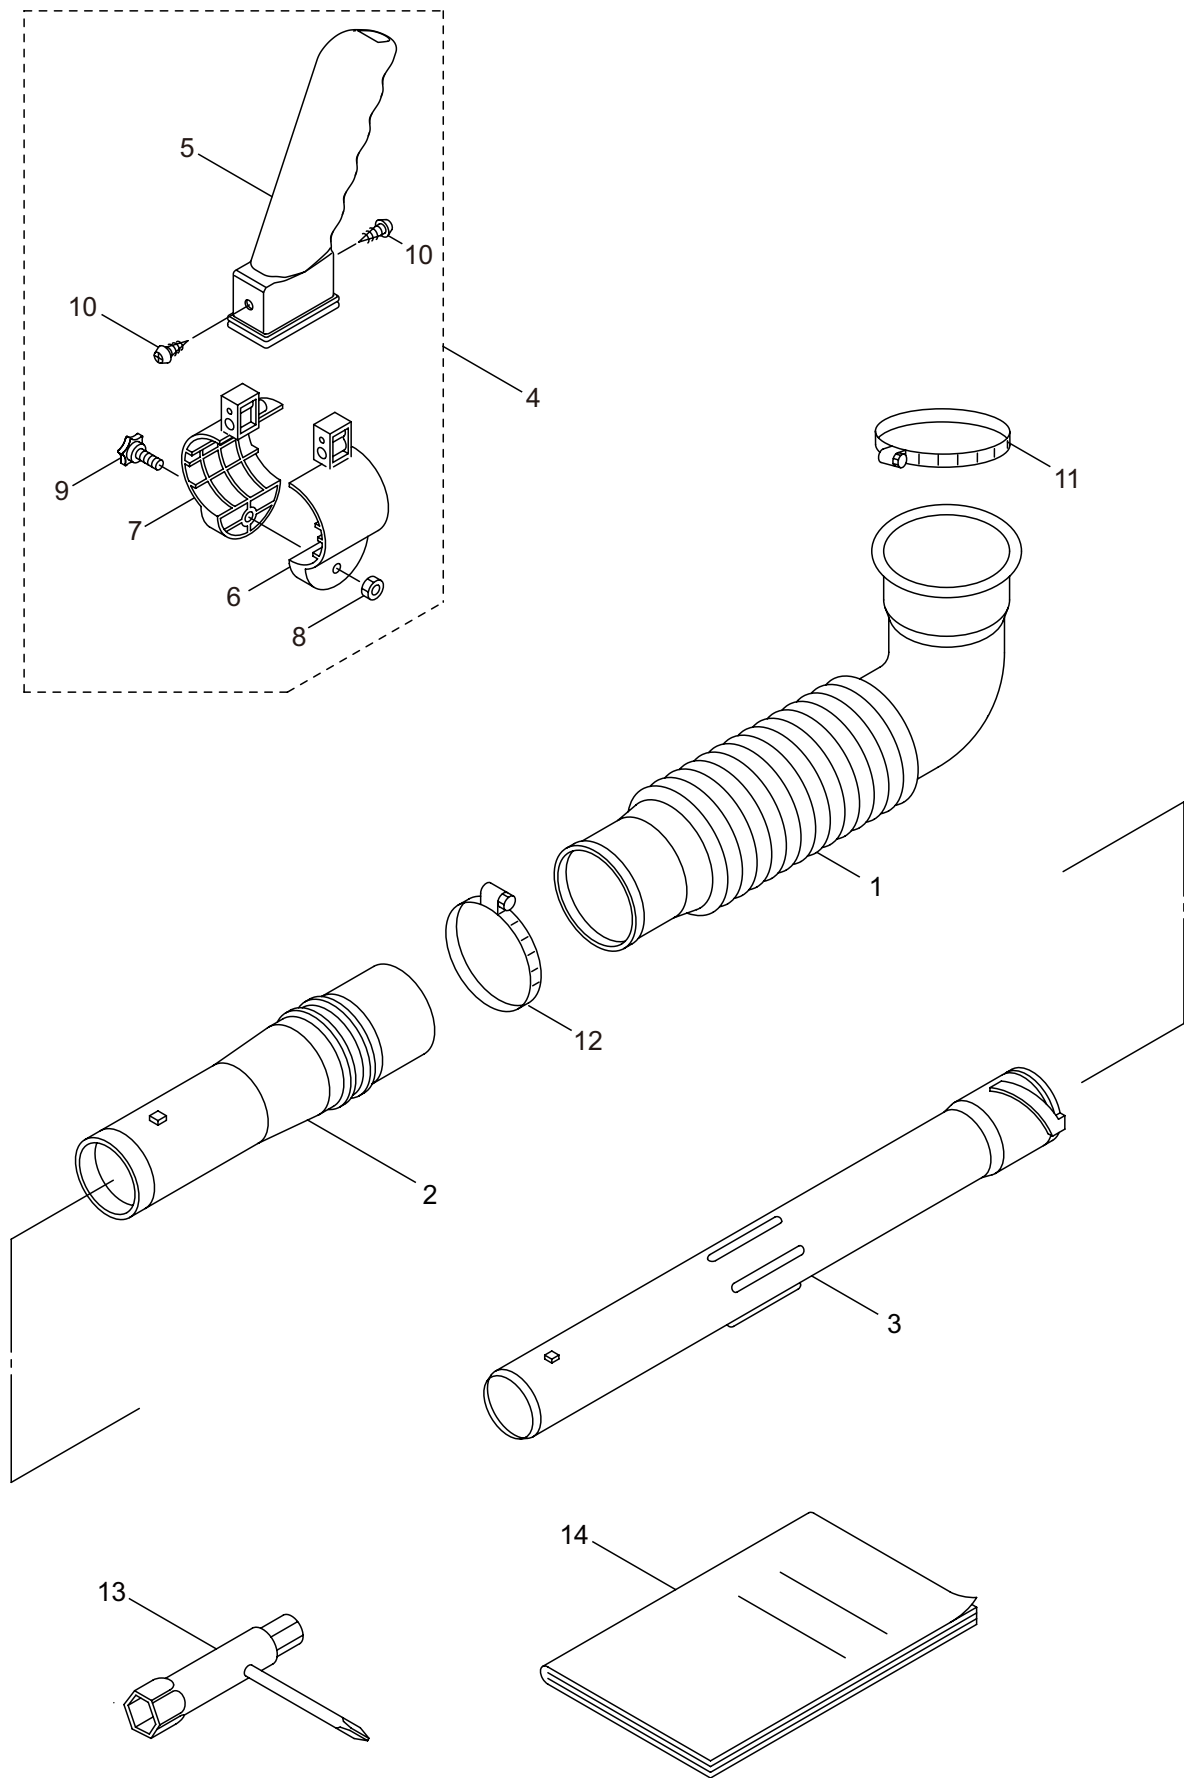

5. MD3015
ACCESSORIES

Ref. No.	Part No.	Part Name	Q'ty	Remarks
5-1	119419	Flexble Pipe	1	
5-2	106721	Swivel Pipe	1	
5-3	107149	Straight Pipe	1	600L
5-4	122628	Grip Ass'y	1	Incl.5-10
5-5	122629	Grip	1	
5-6	123132	Holder, (A)	1	
5-7	123134	Holder, (B)	1	
5-8	127298	Nut	1	M6
5-9	122610	Knob Bolt	1	M6x30
5-10	281989	Tapping Screw	2	5x20
5-11	130207	Clamp Ass'y	1	#85
5-12	130209	Clamp Ass'y	1	#78
5-13	288652	Combi Box Spanner	1	13x19 L=190
5-14	275711	Instruction Manual	1	MD3015