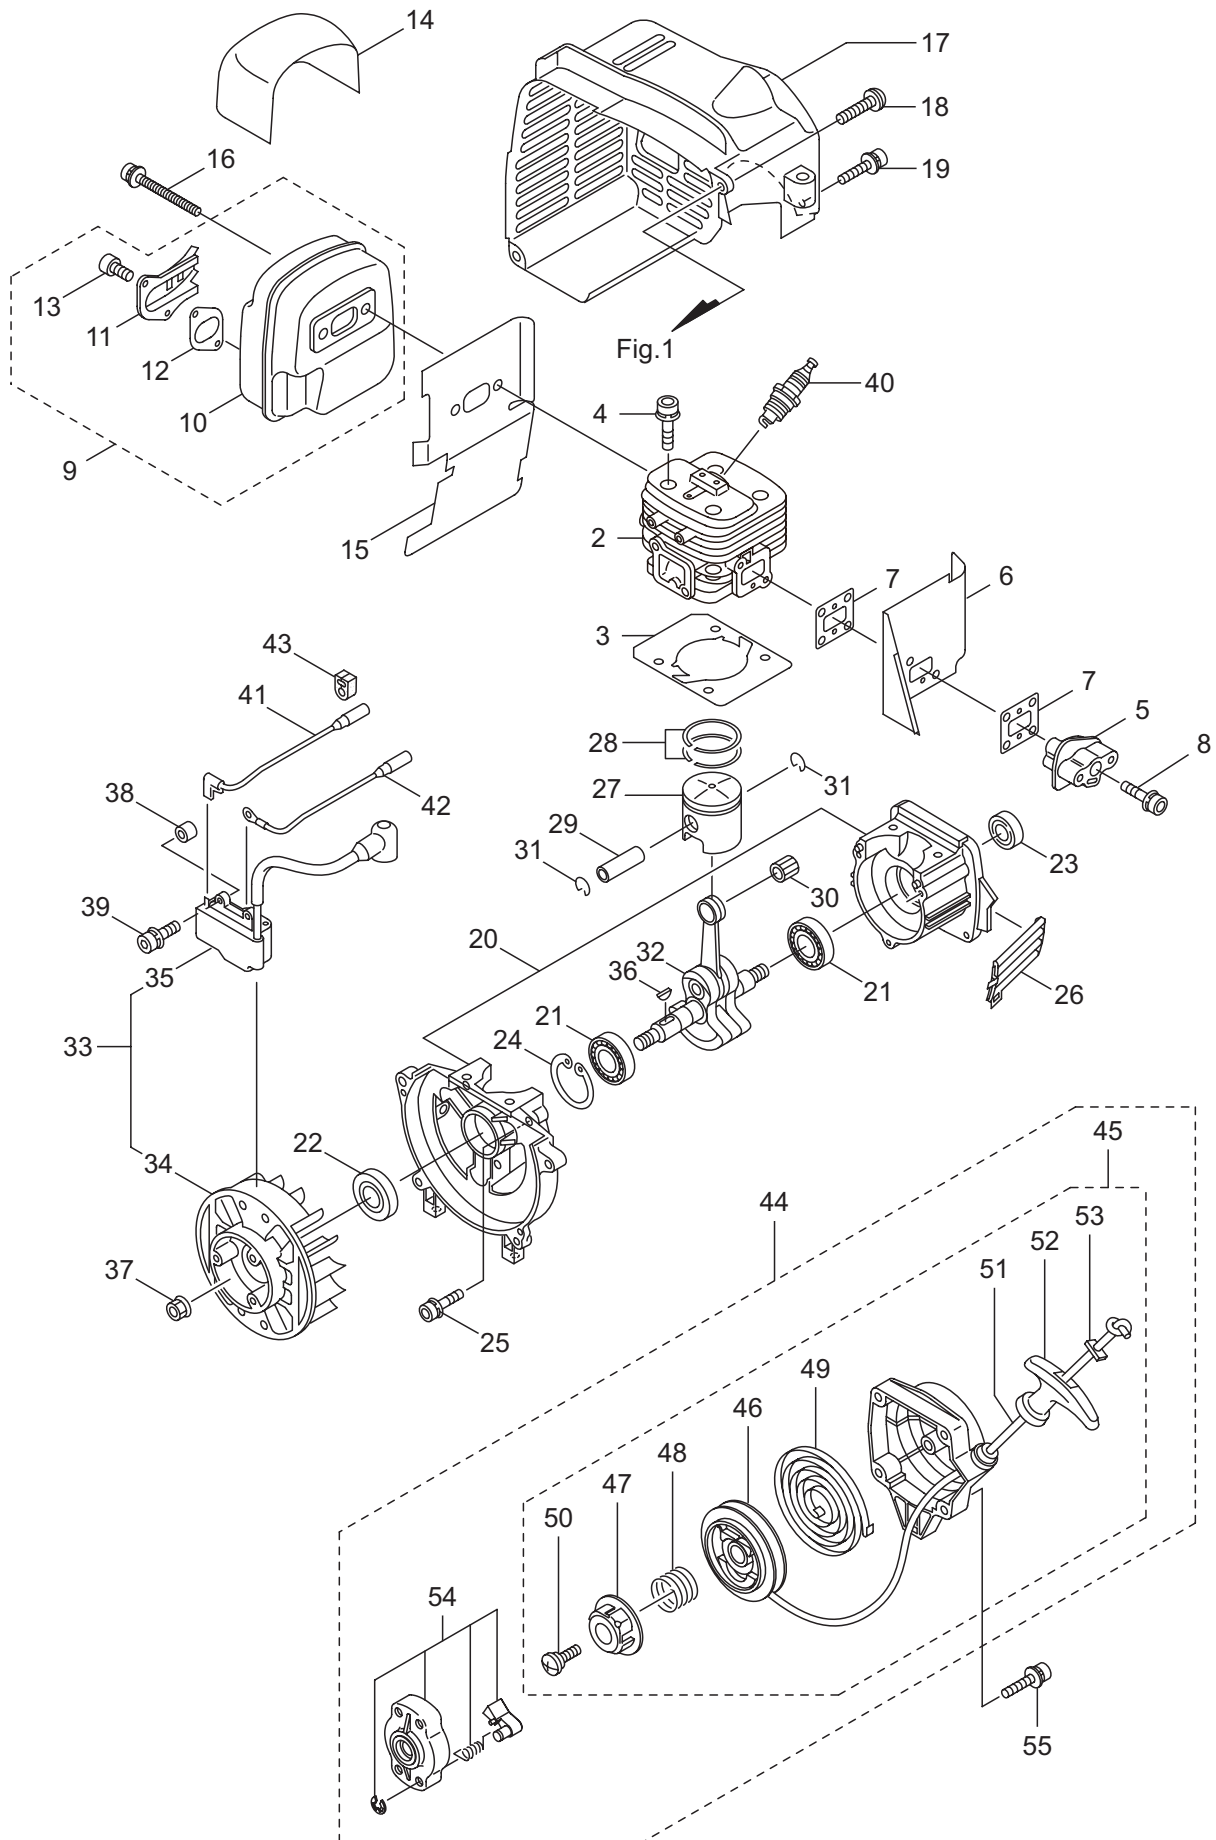

Ref. No.	Part No.	Part Name	Q'ty	Remarks
2-46	128196	Tapping Screw	2	M5x14
2-47	111232	Stopper	1	
2-48	127848	Pin	1	4.5x38.2L
2-49	111233	Plate	1	
2-50	128215	Spring	1	
2-51	026368	E-Ring	1	
2-52	110648	Throttle Lever	1	
2-53	081457	Screw	1	M6x25
2-54	111156	Wave Washer	1	WW-16
2-55	013512	Washer	1	6.5x25xt2.3
2-56	100234	Nut	1	M6
2-57	127218	Nut	1	M6
2-58	110730	Cap	1	
2-59	117623	Switch	1	
2-60	130243	Wire Harness	1	
2-61	130798	Shutter Lever	1	
2-62	100632	Knob	1	
2-63	100633	Snap	1	
2-64	100726	Cap	1	
2-65	109606	Male Universal Joint	1	
2-66	126756	Nut	1	M6
2-67	112965	Lever Retainer	1	
2-68	128196	Tapping Screw	4	M5x14
2-69	111092	Joint Rod	1	M6x235L
2-70	127298	Nut	1	M6
2-71	107609	Snap Pin	1	
2-72	020584	Female Universal Joint	1	
2-73	110729	Cap	1	
2-74	128213	Bolt	1	M8x25
2-75	126990	Nut	1	M8
2-76	128212	Washer	1	8.5x30xT2.3
2-77	126715	Label	1	
2-78	120793	Label	1	ON,OFF

3. MD3015  
ENGINE (Cylinder, Crankcase)

Ref. No.	Part No.	Part Name	Q'ty	Remarks
3-46	283504	Reel	1	
3-47	283505	Cam Plate	1	
3-48	283506	Spring	1	
3-49	283507	Spiral Spring	1	
3-50	267213	Screw	1	
3-51	283509	Starter Rope	1	
3-52	283510	Starter Grip	1	
3-53	283511	Rope Stopper	1	
3-54	280934	Starter Pawl Ass'y	1	
3-55	265724	Cap Screw	2	M4x25

4. MD3015  
ENGINE (Carburetor, Fuel Tank)

Ref. No.	Part No.	Part Name	Q'ty	Remarks
4-46	261117	Clip	1	
4-47	261117	Clip	1	
4-48	268940	Screw	2	M5x18
4-49	130582	Earth Code	1	
4-50	281715	Cap Screw	1	M5x20
4-51	261352	Label	1	Choke
4-52	282578	Gasket	1	