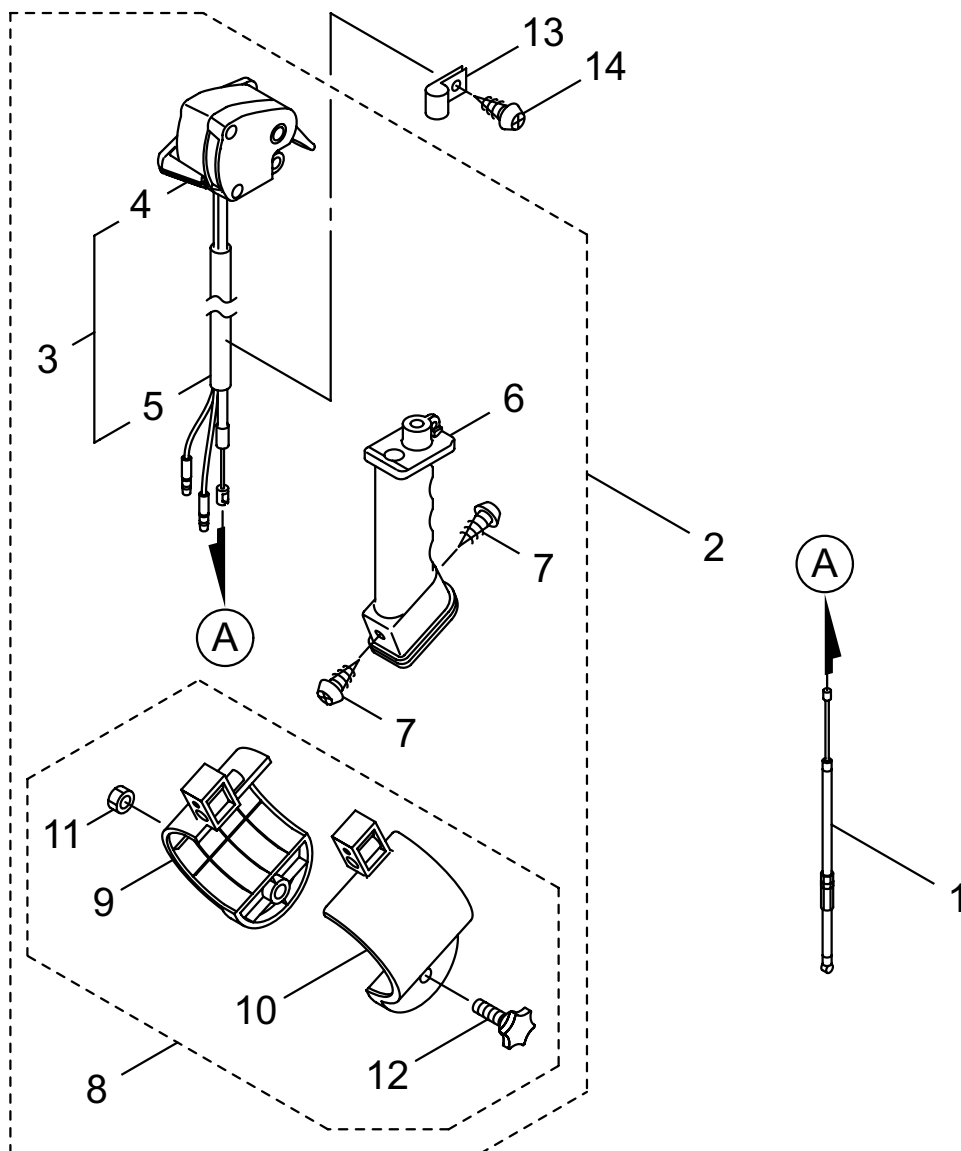

7. MD3015
OPTIONAL PARTS (Throttle Lever)

Ref. No.	Part No.	Part Name	Q'ty	Remarks
7-1	131912	Cable Comp	1	
7-2	131530	Throttle Ass'y	1	Incl.3-12
7-3	131531	Throttle Lever Ass'y	1	Incl.4,5
7-4	125756	Throttle	1	
7-5	131532	Throttle Wire Ass'y	1	
7-6	118811	Grip	1	
7-7	127297	Screw	2	M5x20
7-8	125184	Band Ass'y	1	Incl.9-12
7-9	123132	Holder, (A)	1	
7-10	123134	Holder, (B)	1	
7-11	127298	Nut	1	M6
7-12	127299	Knob Bolt	1	M6x30
7-13	126049	Clamp	1	
7-14	127300	Screw	1	M5x18