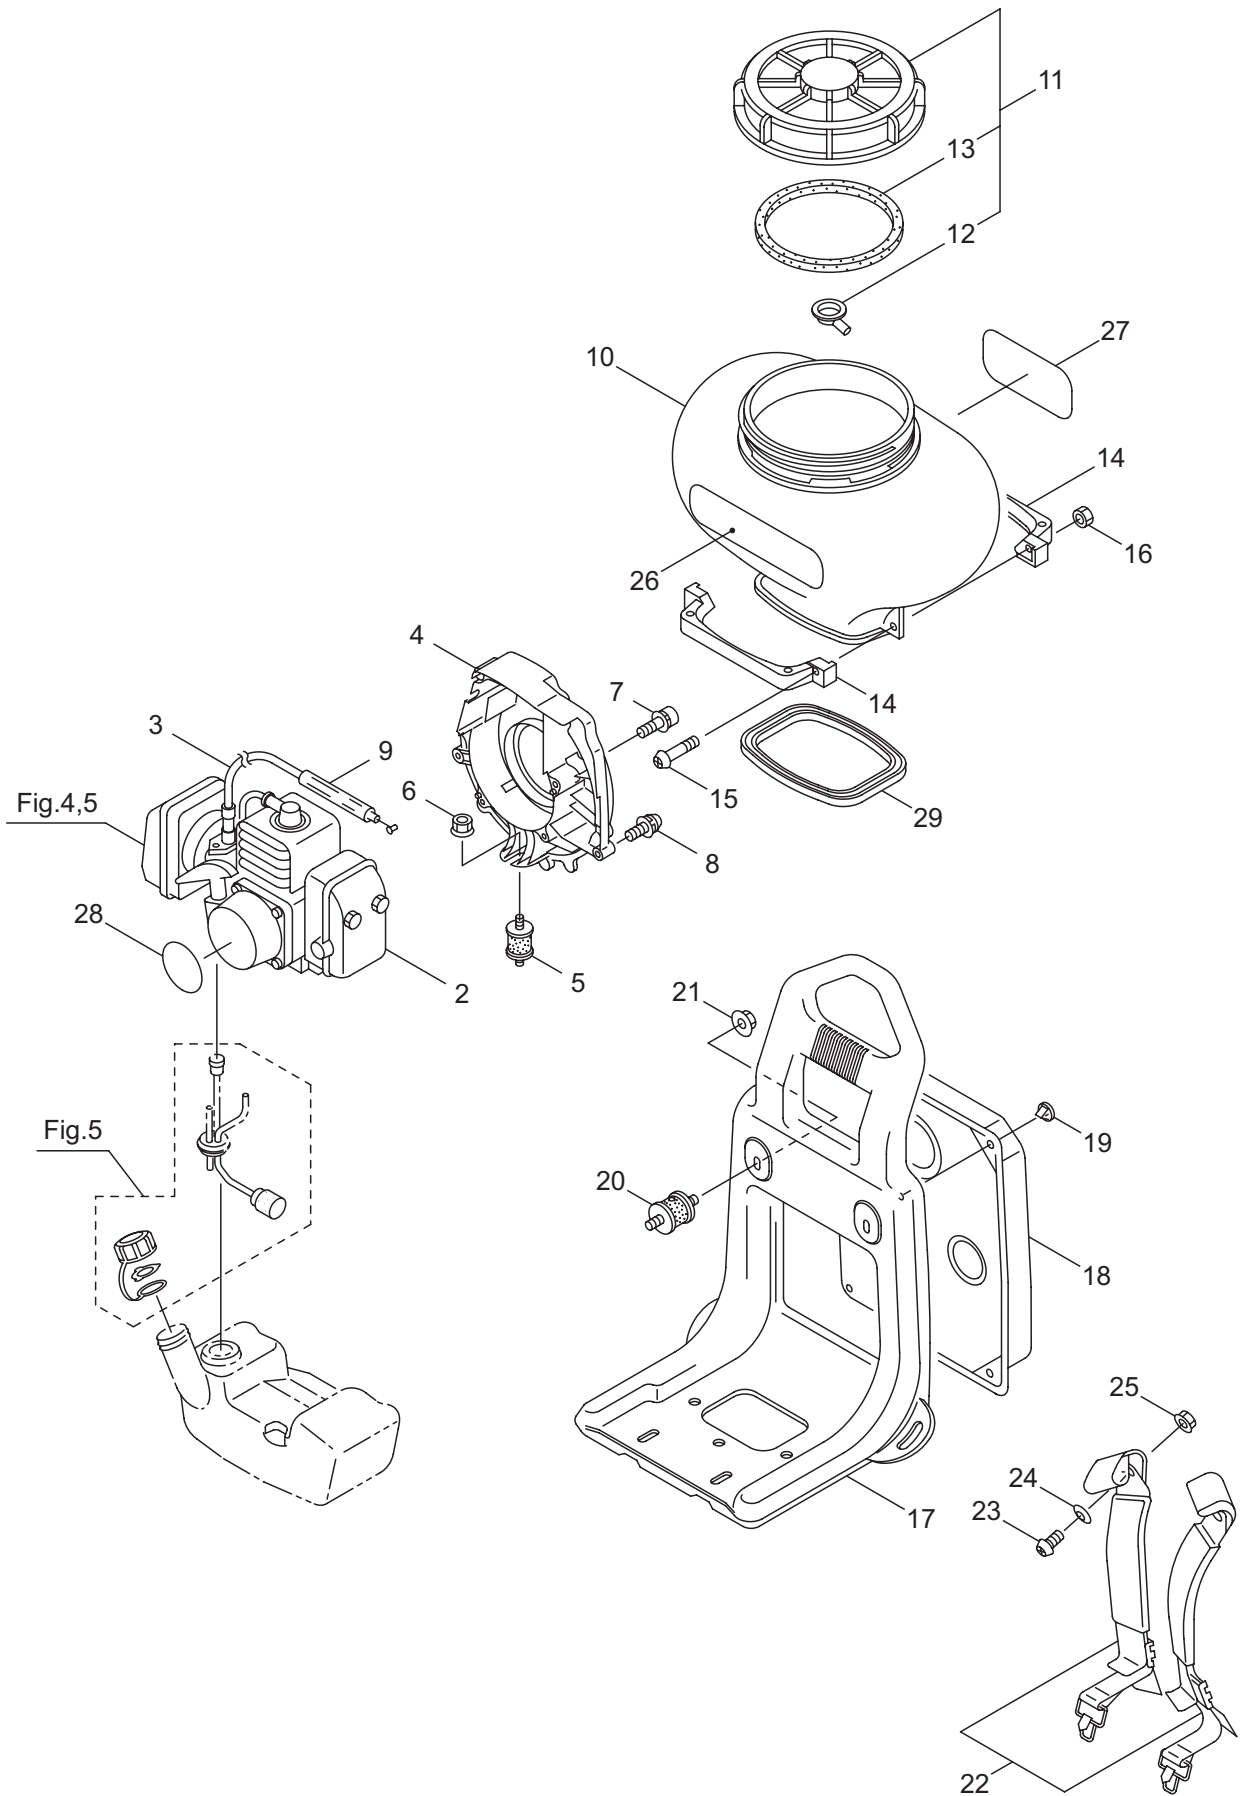

2015. 06.

P/N 524077

1. MD3015  
CHEMICAL TANK, FRAME

Ref. No.	Part No.	Part Name	Q'ty	Remarks
1-1	352800	MD3015	1	
1-2	859810	Engine	1	CE300/05
1-3	289067	Throttle Cable	1	
1-4	130895	Flange	1	
1-5	101877	Buffer	1	
1-6	100234	Nut	1	M6
1-7	125420	Cap Screw	4	M5x35
1-8	092005	Screw	5	5x15
1-9	069502	Vinyl Pipe	1	7x9x130L
1-10	107698	Chemical Tank	1	15L
1-11	092206	Cap, Chemical Tank	1	Incl.12,13
1-12	101915	Inner Cap	1	
1-13	103194	Packing	1	
1-14	112189	Bracket	2	
1-15	088345	Screw	2	M6x30
1-16	081241	Nut	2	M6
1-17	110509	Backpack Frame	1	
1-18	130221	Cushion Pad	1	
1-19	100749	Fastener	4	#7
1-20	101877	Buffer	2	
1-21	127228	Nut	3	M6
1-22	127089	Shoulder Strap Ass'y	1	
1-23	123370	Screw	2	M6x20
1-24	127224	Washer	2	6x23x1.6
1-25	127237	Nut	2	M6
1-26	275709	Label	1	MD3015
1-27	120716	Label	1	
1-28	275105	Label	1	
1-29	107888	Packing	1	

Ref. No.	Part No.	Part Name	Q'ty	Remarks
2-46	128196	Tapping Screw	2	M5x14
2-47	111232	Stopper	1	
2-48	127848	Pin	1	4.5x38.2L
2-49	111233	Plate	1	
2-50	128215	Spring	1	
2-51	026368	E-Ring	1	
2-52	110648	Throttle Lever	1	
2-53	081457	Screw	1	M6x25
2-54	111156	Wave Washer	1	WW-16
2-55	013512	Washer	1	6.5x25xt2.3
2-56	100234	Nut	1	M6
2-57	127218	Nut	1	M6
2-58	110730	Cap	1	
2-59	117623	Switch	1	
2-60	130243	Wire Harness	1	
2-61	130798	Shutter Lever	1	
2-62	100632	Knob	1	
2-63	100633	Snap	1	
2-64	100726	Cap	1	
2-65	109606	Male Universal Joint	1	
2-66	126756	Nut	1	M6
2-67	112965	Lever Retainer	1	
2-68	128196	Tapping Screw	4	M5x14
2-69	111092	Joint Rod	1	M6x235L
2-70	127298	Nut	1	M6
2-71	107609	Snap Pin	1	
2-72	020584	Female Universal Joint	1	
2-73	110729	Cap	1	
2-74	128213	Bolt	1	M8x25
2-75	126990	Nut	1	M8
2-76	128212	Washer	1	8.5x30xT2.3
2-77	126715	Label	1	
2-78	120793	Label	1	ON,OFF