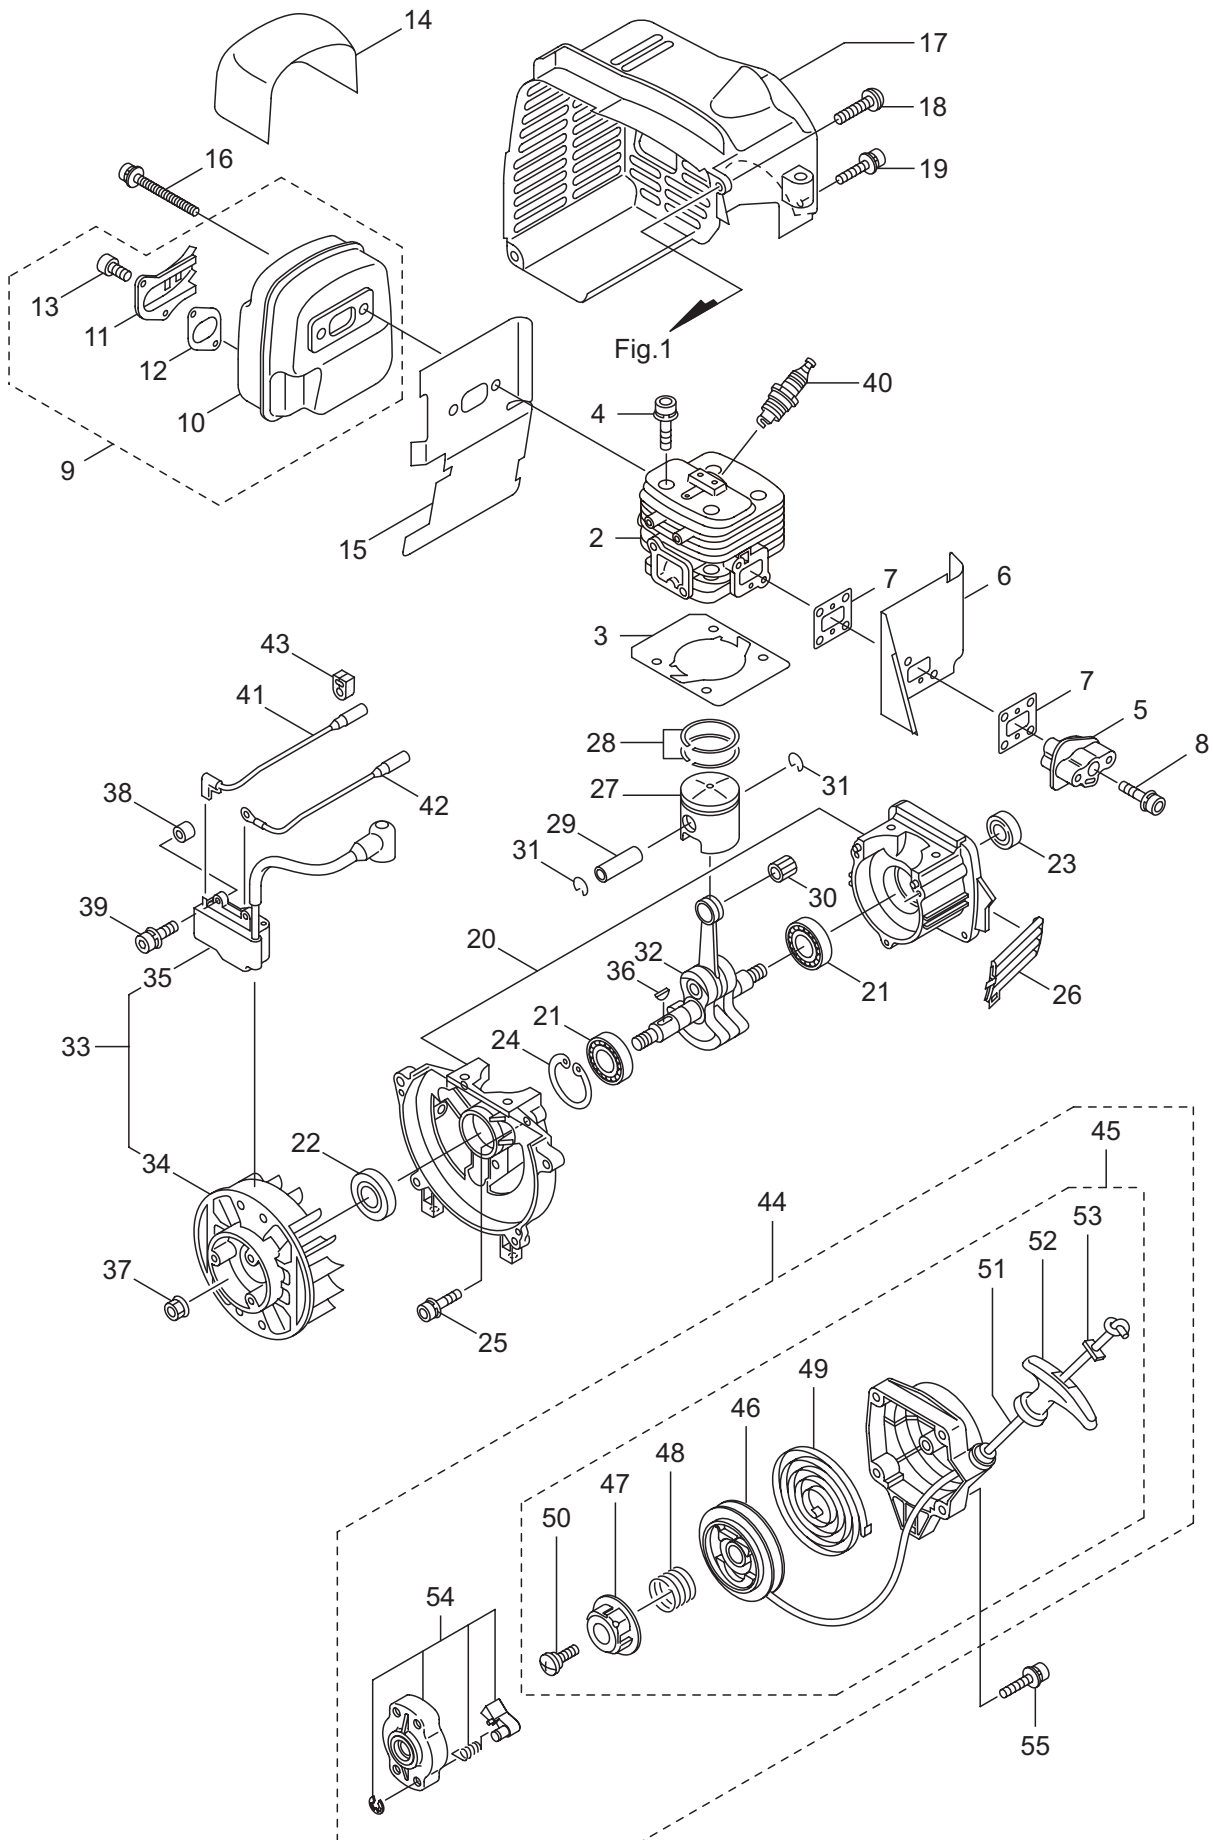

3. MD3015
ENGINE (Cylinder, Crankcase)

Ref. No.	Part No.	Part Name	Q'ty	Remarks
3-1	859810	Engine	1	CE300/05
3-2	286791	Cylinder	1	
3-3	286846	Gasket	1	
3-4	261250	Cap Screw	4	M5x20
3-5	282579	Insulator	1	
3-6	281590	Air Duct	1	
3-7	261171	Gasket	2	
3-8	265924	Cap Screw	2	M5x25
3-9	288182	Muffler Ass'y	1	Incl.10-13
3-10	288180	Muffler Comp	1	
3-11	268171	Muffler Tail	1	
3-12	287254	Gasket	1	
3-13	265107	Cap Screw	2	M4x10
3-14	268461	Holder	1	
3-15	281589	Gasket	1	
3-16	266402	Cap Screw	2	M5x55
3-17	289293	Top Cover	1	
3-18	122095	Screw	2	M5x20
3-19	265724	Cap Screw	2	M4x25
3-20	286851	Crankcase	1	
3-21	280488	Bearing	2	PPL 6001
3-22	261492	Oil Seal	1	ISCD12287
3-23	261386	Oil Seal	1	ISCD12227
3-24	055185	Snap Ring	1	#28
3-25	261612	Cap Screw	3	M5x30
3-26	281442	Screen	1	
3-27	283380	Piston	1	
3-28	265067	Piston Ring	2	(2)Required
3-29	265068	Piston Pin	1	
3-30	265225	Bearing,Needle	1	
3-31	261393	Clip,Piston Pin	2	
3-32	265141	Crankshaft/Conn.Rod Ass'y	1	
3-33	287004	Magneto Ass'y	1	Incl.34,35
3-34	286889	Rotor/Fan	1	
3-35	282010	Ignition Coil Ass'y	1	
3-36	261076	Woodruff Key	1	3x10
3-37	261417	Nut,Rotor	1	M8
3-38	280381	Spacer	2	
3-39	261256	Cap Screw	2	M4x25
3-40	285982	Spark Plug	1	NGK BPM8Y
3-41	281864	Lead	1	
3-42	282087	Lead	1	
3-43	281172	Grommet	1	
3-44	283039	Recoil Starter Ass'y	1	Incl.45-54
3-45	283502	Starter Ass'y	1	Incl.46-53