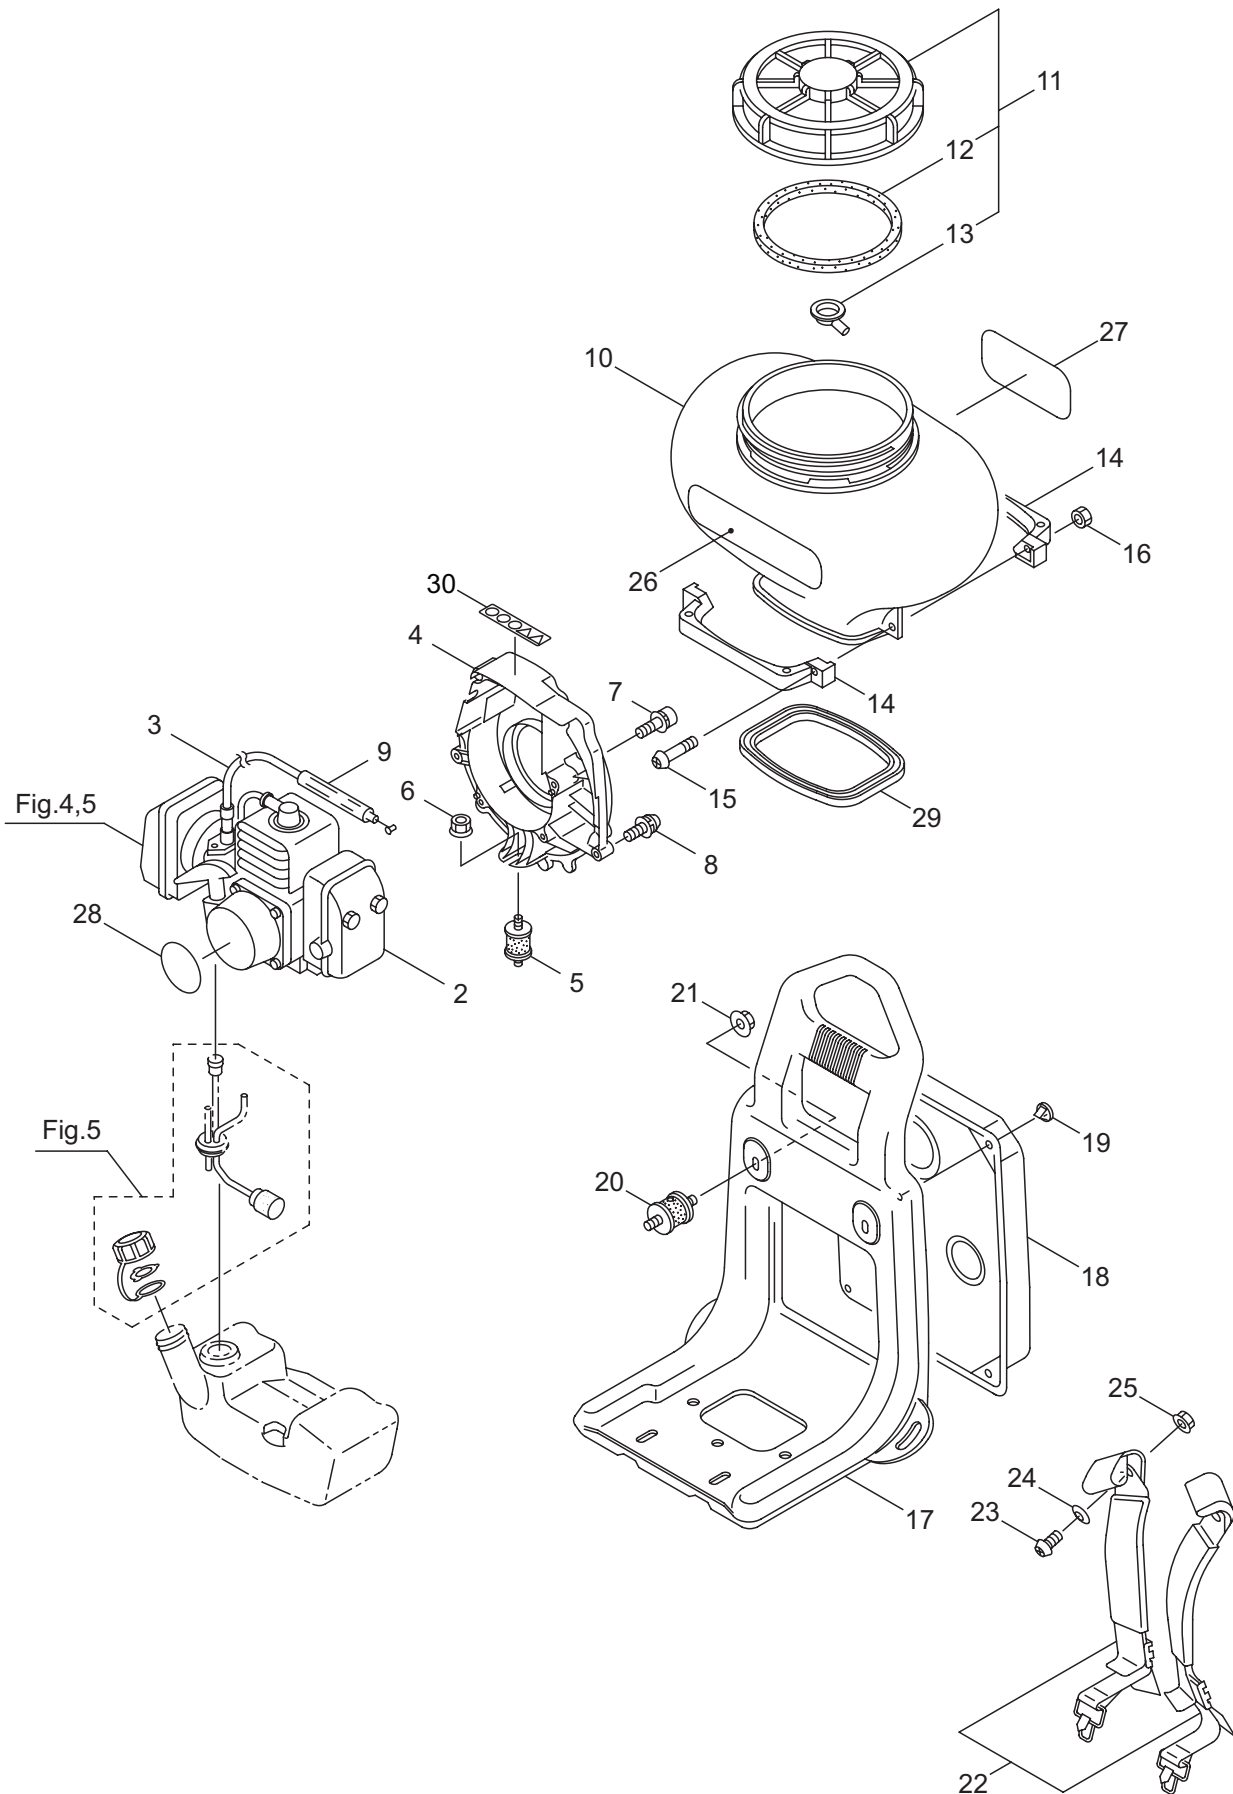

PARTS LIST

MD300

CONTENTS

1. CHEMICAL TANK, FRAME	1 ~ 2
2. FAN CASE, LEVER, SHUTTER	3 ~ 6
3. ENGINE (Cylinder, Crankcase)	7 ~ 10
4. ENGINE (Carburetor, Fuel Tank)	11 ~ 14
5. ACCESSORIES	15 ~ 16
6. OPTIONAL PARTS (Mist Attachment)	17 ~ 18
7. OPTIONAL PARTS (Throttle Lever)	19 ~ 20

2016. 04.

P/N 524310

1. MD300
CHEMICAL TANK, FRAME

Ref. No.	Part No.	Part Name	Q'ty	Remarks
1-1	352826	MD300	1	
1-2	859719	Engine	1	CE300D/04
1-3	289067	Throttle Cable	1	
1-4	130895	Flange	1	
1-5	101877	Buffer	1	
1-6	100234	Nut	1	M6
1-7	125420	Cap Screw	4	M5x35
1-8	092005	Screw	5	5x15
1-9	069502	Vinyl Pipe	1	7x9x130L
1-10	107698	Chemical Tank	1	15L
1-11	092206	Cap, Chemical Tank	1	Incl.12,13
1-12	103194	Packing	1	
1-13	101915	Inner Cap	1	
1-14	112189	Bracket	2	
1-15	088345	Screw	2	M6x30
1-16	081241	Nut	2	M6
1-17	110509	Backpack Frame	1	
1-18	130221	Cushion Pad	1	
1-19	100749	Fastener	4	#7
1-20	101877	Buffer	2	
1-21	127228	Nut	3	M6
1-22	127089	Shoulder Strap Ass'y	1	
1-23	123370	Screw	2	M6x20
1-24	127224	Washer	2	6x23x1.6
1-25	127237	Nut	2	M6
1-26	277161	Label	1	MD300
1-27	120716	Label	1	
1-28	275105	Label	1	
1-29	107888	Packing	1	
1-30	132090	Label	1	