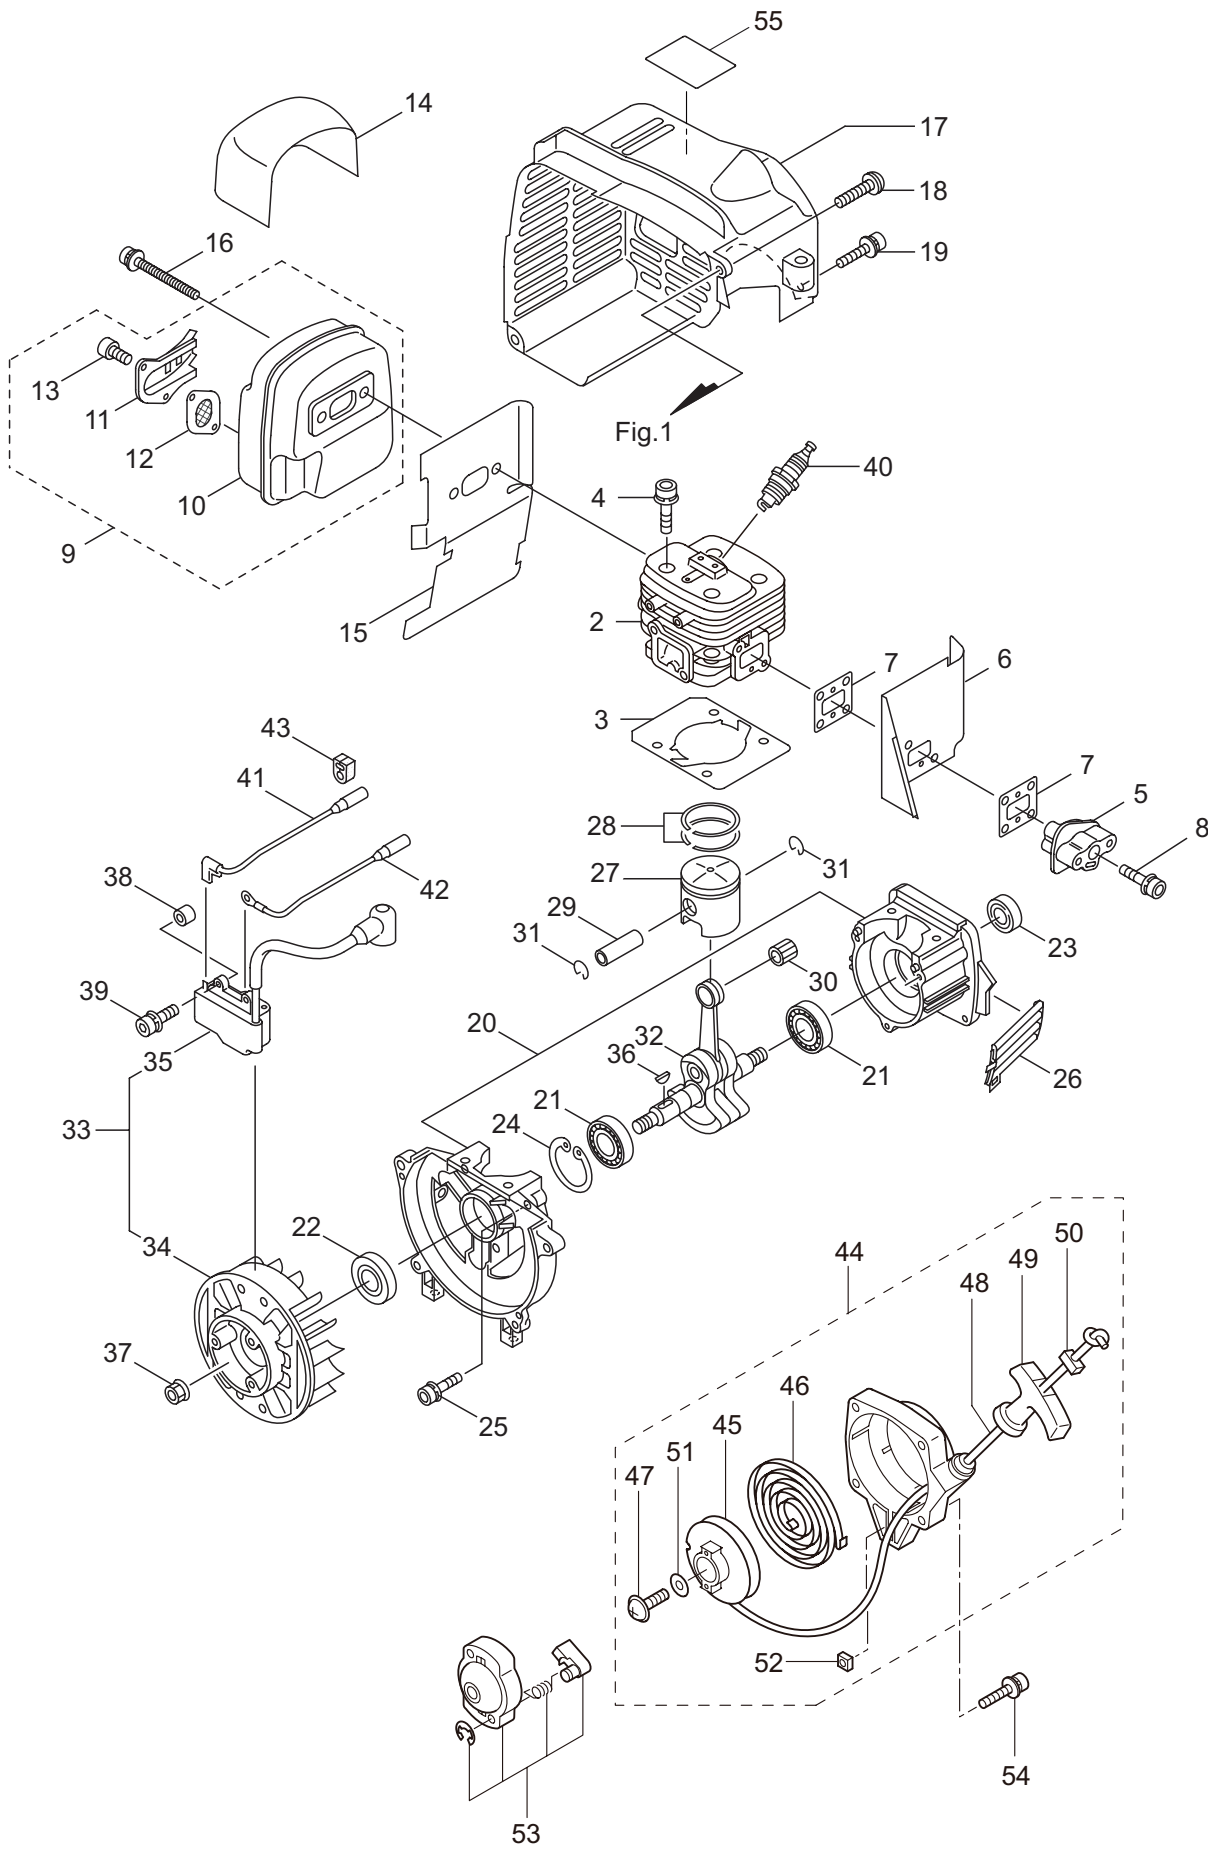

PARTS LIST

MD300

CONTENTS

1. CHEMICAL TANK, FRAME	1 ~ 2
2. FAN CASE, LEVER, SHUTTER	3 ~ 6
3. ENGINE (Cylinder, Crankcase)	7 ~ 10
4. ENGINE (Carburetor, Fuel Tank)	11 ~ 14
5. ACCESSORIES	15 ~ 16
6. OPTIONAL PARTS (Mist Attachment)	17 ~ 18
7. OPTIONAL PARTS (Throttle Lever)	19 ~ 20

2. MD300
 FAN CASE, LEVER, SHUTTER

Ref. No.	Part No.	Part Name	Q'ty	Remarks
2-46	128196	Tapping Screw	2	M5x14
2-47	111232	Stopper	1	
2-48	127848	Pin	1	4.5x38.2L
2-49	111233	Plate	1	
2-50	128215	Spring	1	
2-51	026368	E-Ring	1	
2-52	110648	Throttle Lever	1	
2-53	081457	Screw	1	M6x25
2-54	111156	Wave Washer	1	WW-16
2-55	013512	Washer	1	6.5x25xt2.3
2-56	100234	Nut	1	M6
2-57	127218	Nut	1	M6
2-58	110730	Cap	1	
2-59	277240	Switch	1	
2-60	130243	Wire Harness	1	
2-61	130798	Shutter Lever	1	
2-62	100632	Knob	1	
2-63	100633	Snap	1	
2-64	100726	Cap	1	
2-65	109606	Male Universal Joint	1	
2-66	126756	Nut	1	M6
2-67	112965	Lever Retainer	1	
2-68	128196	Tapping Screw	4	M5x14
2-69	111092	Joint Rod	1	M6x235L
2-70	127298	Nut	1	M6
2-71	107609	Snap Pin	1	
2-72	020584	Female Universal Joint	1	
2-73	110729	Cap	1	
2-74	128213	Bolt	1	M8x25
2-75	126990	Nut	1	M8
2-76	128212	Washer	1	8.5x30xT2.3
2-77	120793	Label	1	ON,OFF

3. MD300 ENGINE (Cylinder, Crankcase)

Ref. No.	Part No.	Part Name	Q'ty	Remarks
3-46	287421	Spiral Spring	1	
3-47	280494	Screw	1	
3-48	283616	Starter Rope	1	
3-49	282186	Starter Grip	1	
3-50	282187	Stopper	1	
3-51	280547	Washer	1	
3-52	269423	Nut	1	
3-53	269492	Starter Pulley Ass'y	1	
3-54	265724	Cap Screw	2	M4x25
3-55	285188	Label	1	