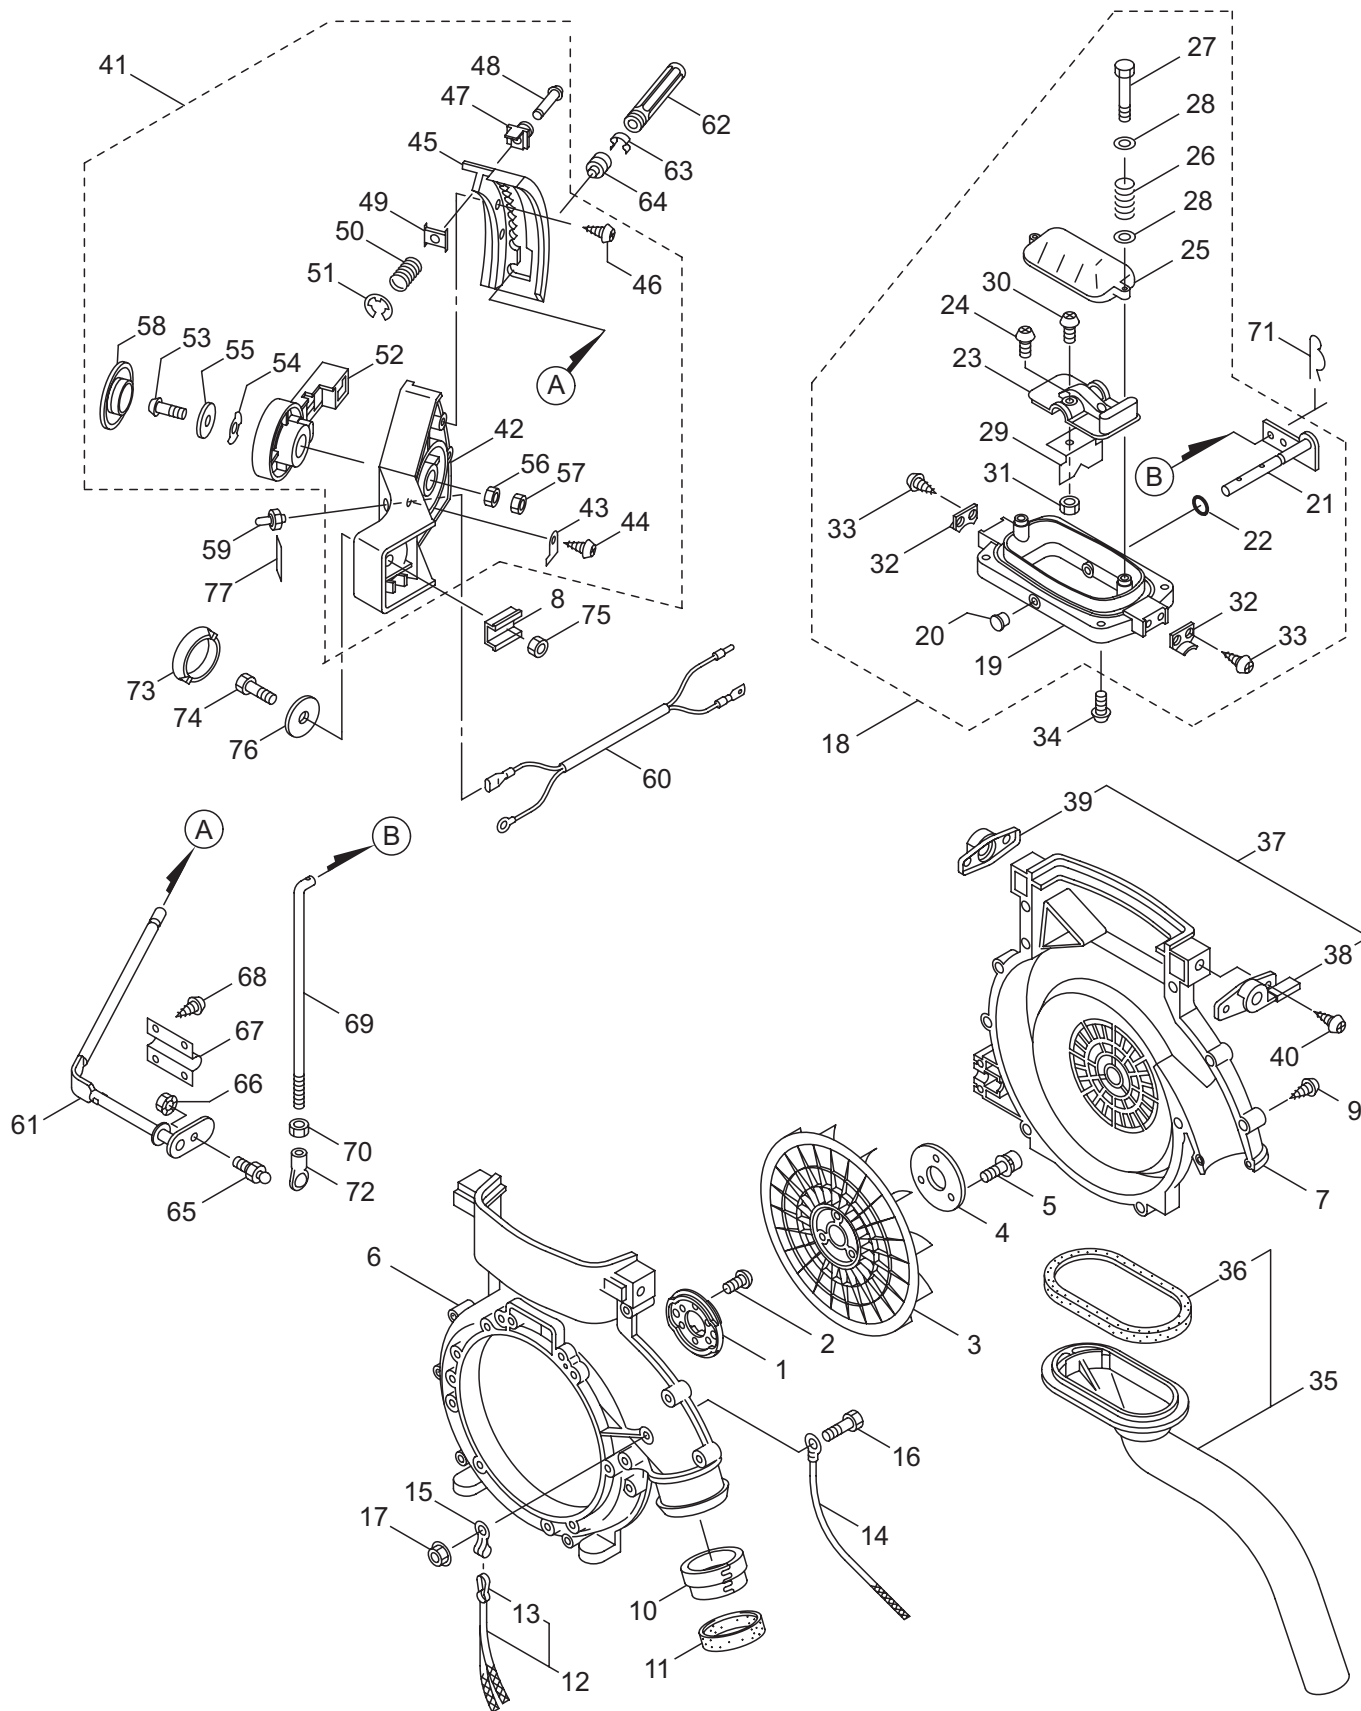

2. MD300 FAN CASE, LEVER, SHUTTER

Ref. No.	Part No.	Part Name	Q'ty	Remarks
2-1	130053	Adapter	1	
2-2	130245	Bolt	3	M6x15
2-3	110466	Fan	1	
2-4	118248	Plate	1	
2-5	127528	Bolt	3	M6x30
2-6	130788	Fan Case (E)	1	
2-7	118521	Fan Case (Frame Side)	1	
2-8	128217	Washer	1	
2-9	130420	Tapping Screw	10	M5x25
2-10	118561	Collar	1	
2-11	118562	Band	1	
2-12	130214	Earth Tape	1	Incl.13
2-13	107097	Clip	1	
2-14	100757	Earth Code	1	
2-15	101608	Clamp	1	
2-16	082068	Bolt	1	M5x16
2-17	127226	Nut	1	M5
2-18	116267	Shutter Ass'y	1	Incl.19-33
2-19	110514	Shutter Case	1	
2-20	110853	Cap	1	
2-21	110854	Link Shaft	1	
2-22	022056	O-Ring	1	P7
2-23	116268	Shutter Comp	1	
2-24	088313	Screw	2	M4x10
2-25	102078	Shutter Cover	1	
2-26	107621	Spring	2	
2-27	089036	Bolt	2	M5x0.8x35x8
2-28	107745	Washer	4	5.5x12xt0.8
2-29	112618	Guide Plate	1	
2-30	088326	Screw	1	M5x12
2-31	107746	Nylon Nut	1	M5
2-32	110313	Hook	2	
2-33	089663	Screw	4	M5x15
2-34	088345	Screw	4	M6x30
2-35	112734	Discharge Port Ass'y	1	Incl.36
2-36	108016	Packing	1	
2-37	598459	Crescent Ass'y	1	Incl.38,39
2-38	117712	Crescent (R)	1	
2-39	117713	Crescent (L)	1	
2-40	089826	Screw	4	M6x15
2-41	130026	Lever Ass'y	1	Incl.42-58
2-42	120708	Dial Plate Retainer	1	
2-43	128214	Plate	1	
2-44	128195	Screw	1	M4x8
2-45	120888	Dial Plate	1