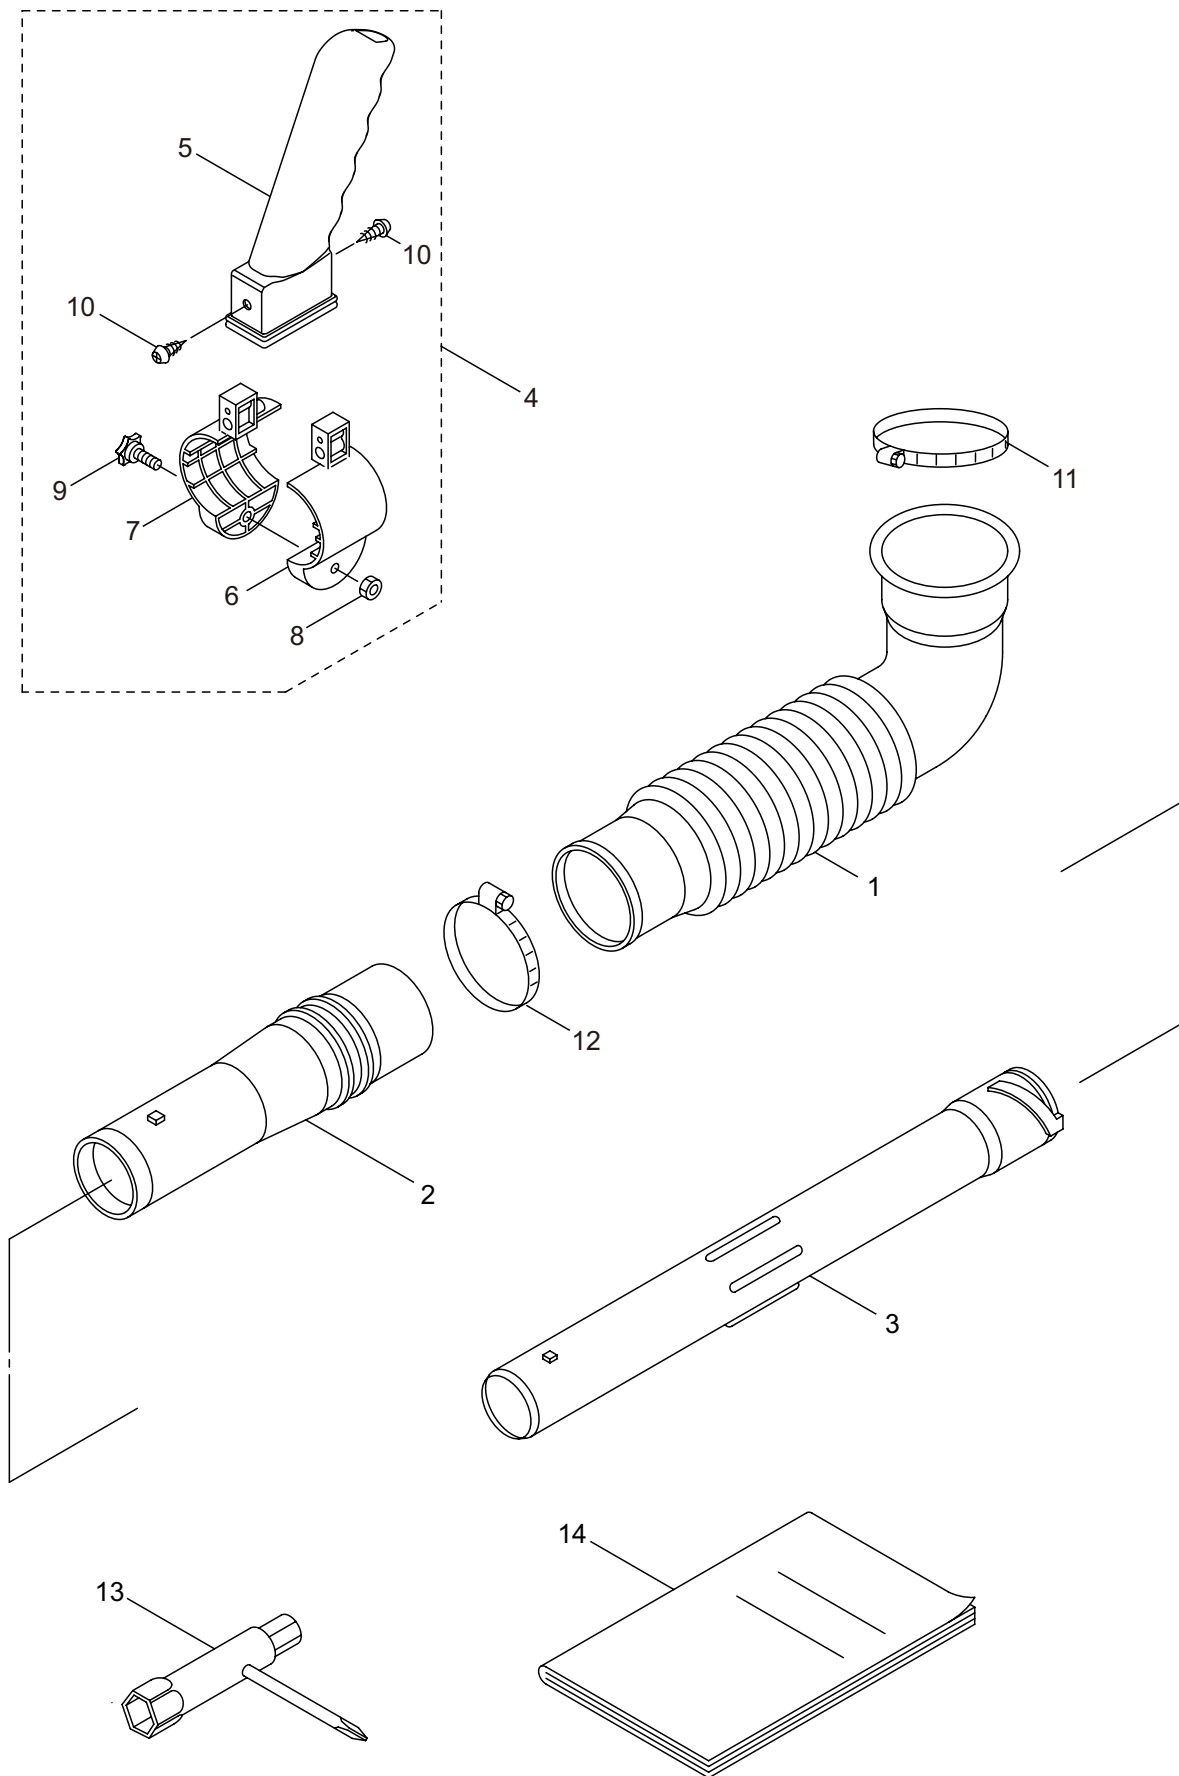

5. MD300
ACCESSORIES

Ref. No.	Part No.	Part Name	Q'ty	Remarks
5-1	119419	Flexble Pipe	1	
5-2	106721	Swivel Pipe	1	
5-3	107149	Straight Pipe	1	600L
5-4	122628	Grip Ass'y	1	Incl.5-10
5-5	122629	Grip	1	
5-6	123132	Holder, (A)	1	
5-7	123134	Holder, (B)	1	
5-8	127298	Nut	1	M6
5-9	122610	Knob Bolt	1	M6x30
5-10	281989	Tapping Screw	2	M5x20
5-11	130207	Clamp Ass'y	1	#85
5-12	130209	Clamp Ass'y	1	#78
5-13	288652	Combi Box Spanner	1	13x19 L=190
5-14	277162	Instruction Manual	1	MD300