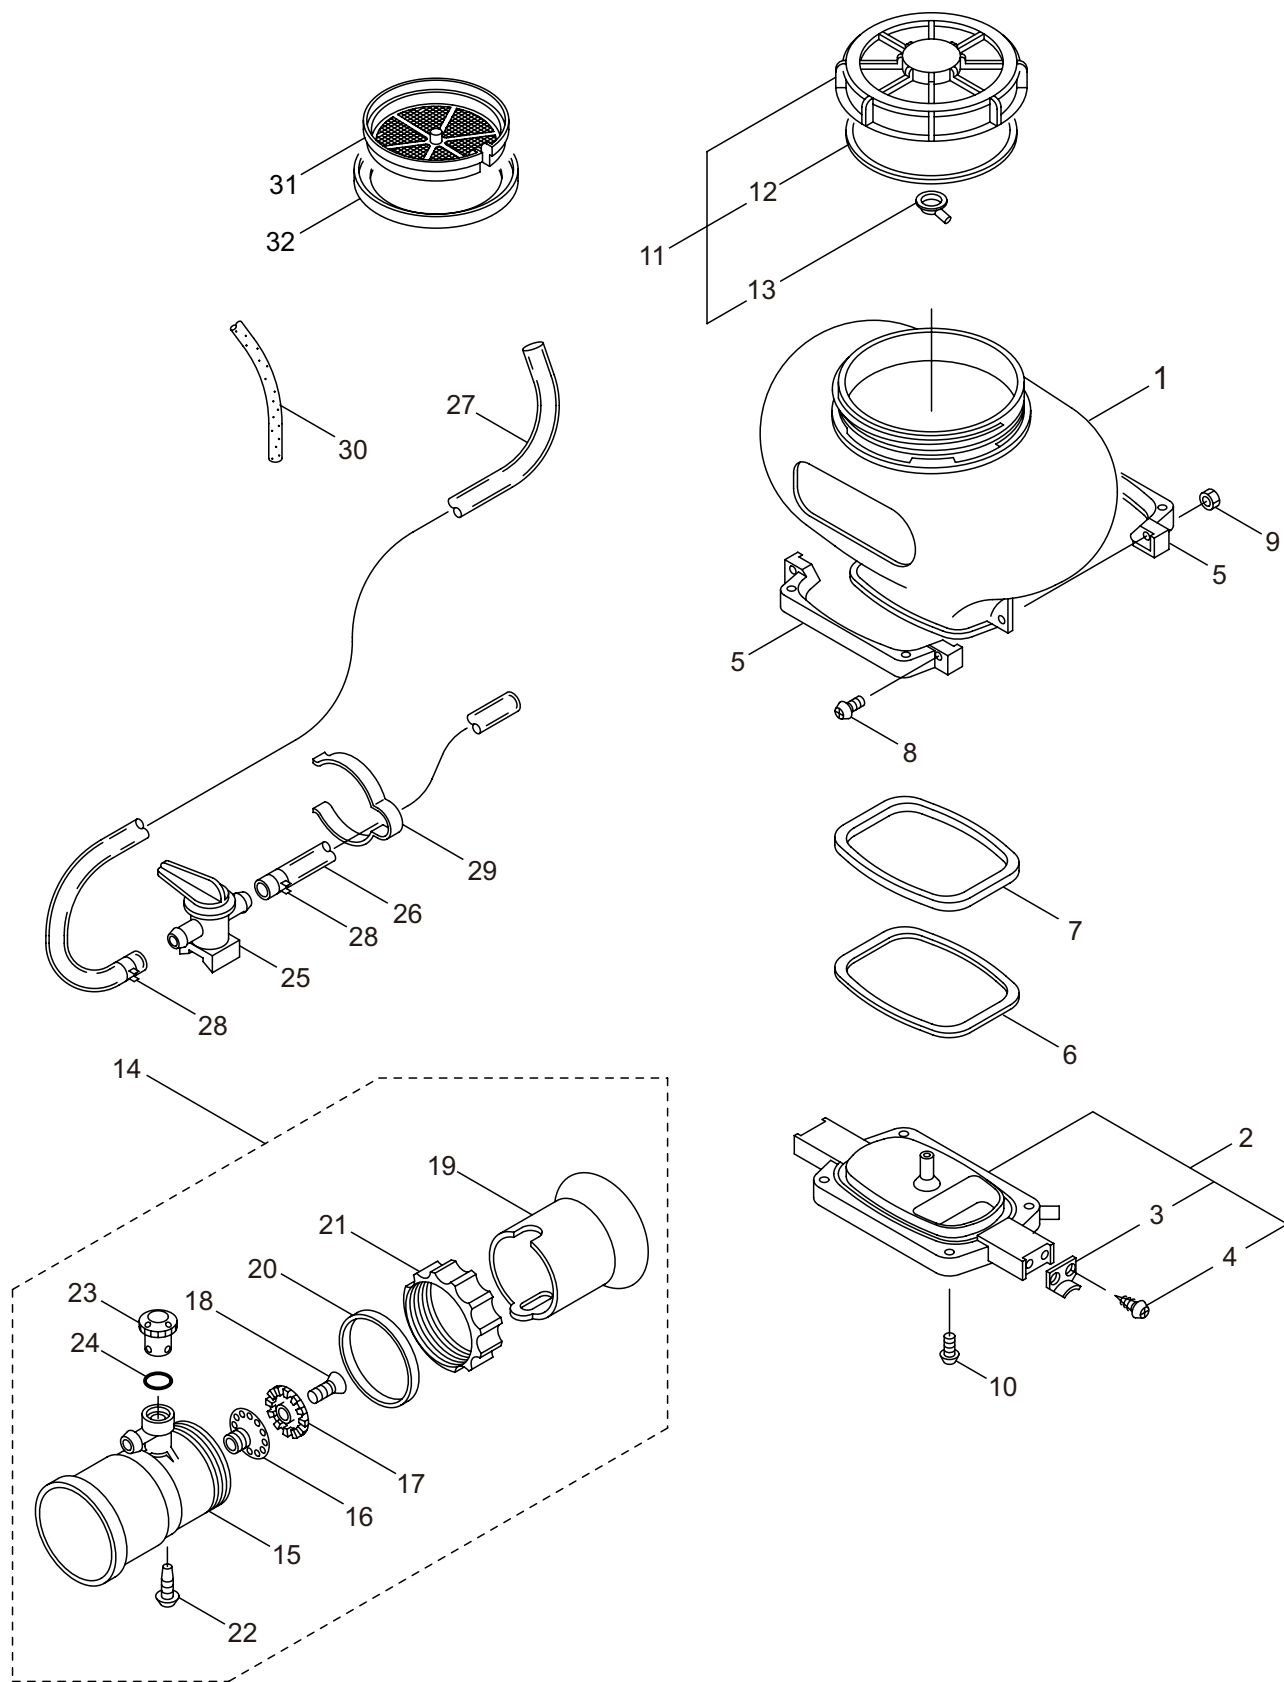

6. MD300
OPTIONAL PARTS (Mist Attachment)

Ref. No.	Part No.	Part Name	Q'ty	Remarks
6-1	120638	Chemical Tank	1	13L
6-2	111824	Bottom Cover Ass'y	1	Incl.3,4
6-3	110313	Hook	2	
6-4	089663	Screw	4	M5x15
6-5	112189	Bracket	2	
6-6	107888	Packing	1	
6-7	121013	Packing	1	
6-8	088345	Screw	2	M6x30
6-9	081241	Nut	2	M6
6-10	088345	Screw	4	M6x30
6-11	092206	Cap, Chemical Tank	1	Incl.12,13
6-12	103194	Packing	1	
6-13	101915	Inner Cap	1	
6-14	024412	Mist Nozzle Ass'y	1	Incl.15-24
6-15	029749	Mist Nozzle	1	
6-16	024801	Nozzle Tip	1	
6-17	024802	Nozzle Cap	1	
6-18	087499	Screw	1	M3x12
6-19	024803	Collar, Nozzle Head	1	
6-20	024800	Clamp Ring	1	
6-21	024804	Nut	1	M60x1.5
6-22	024811	Stopper	1	
6-23	024805	Cock	1	
6-24	011345	O-Ring	1	P12
6-25	101872	Mist Cock Ass'y	1	
6-26	118975	Vinyl Pipe	1	9x12x1050L
6-27	024410	Vinyl Pipe	1	9x12x700L
6-28	043972	Hose Band	2	
6-29	024421	Stop Ring	2	
6-30	100622	Rubber Tube	1	7x11x380L
6-31	022410	Strainer	1	
6-32	101834	Cover	1