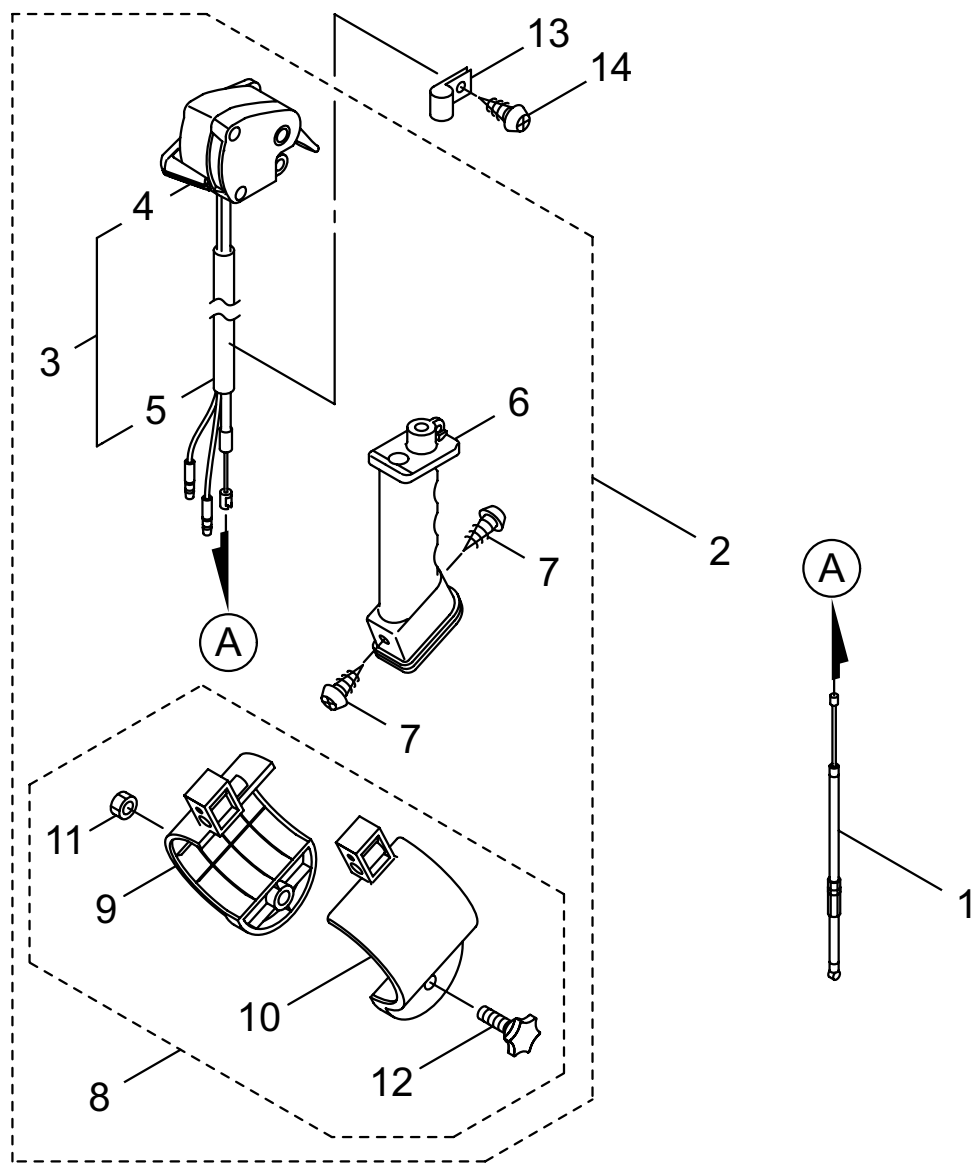

7. MD300
OPTIONAL PARTS (Throttle Lever)

Ref. No.	Part No.	Part Name	Q'ty	Remarks
7-1	131912	Cable Comp	1	
7-2	131530	Throttle Ass'y	1	Incl.3-12
7-3	131531	Throttle Lever Ass'y	1	Incl.4,5
7-4	125756	Throttle	1	
7-5	131532	Throttle Wire Ass'y	1	
7-6	118811	Grip	1	
7-7	127297	Screw	2	M5x20
7-8	125184	Band Ass'y	1	Incl.9-12
7-9	123132	Holder, (A)	1	
7-10	123134	Holder, (B)	1	
7-11	127298	Nut	1	M6
7-12	127299	Knob Bolt	1	M6x30
7-13	126049	Clamp	1	
7-14	127300	Screw	1	M5x18