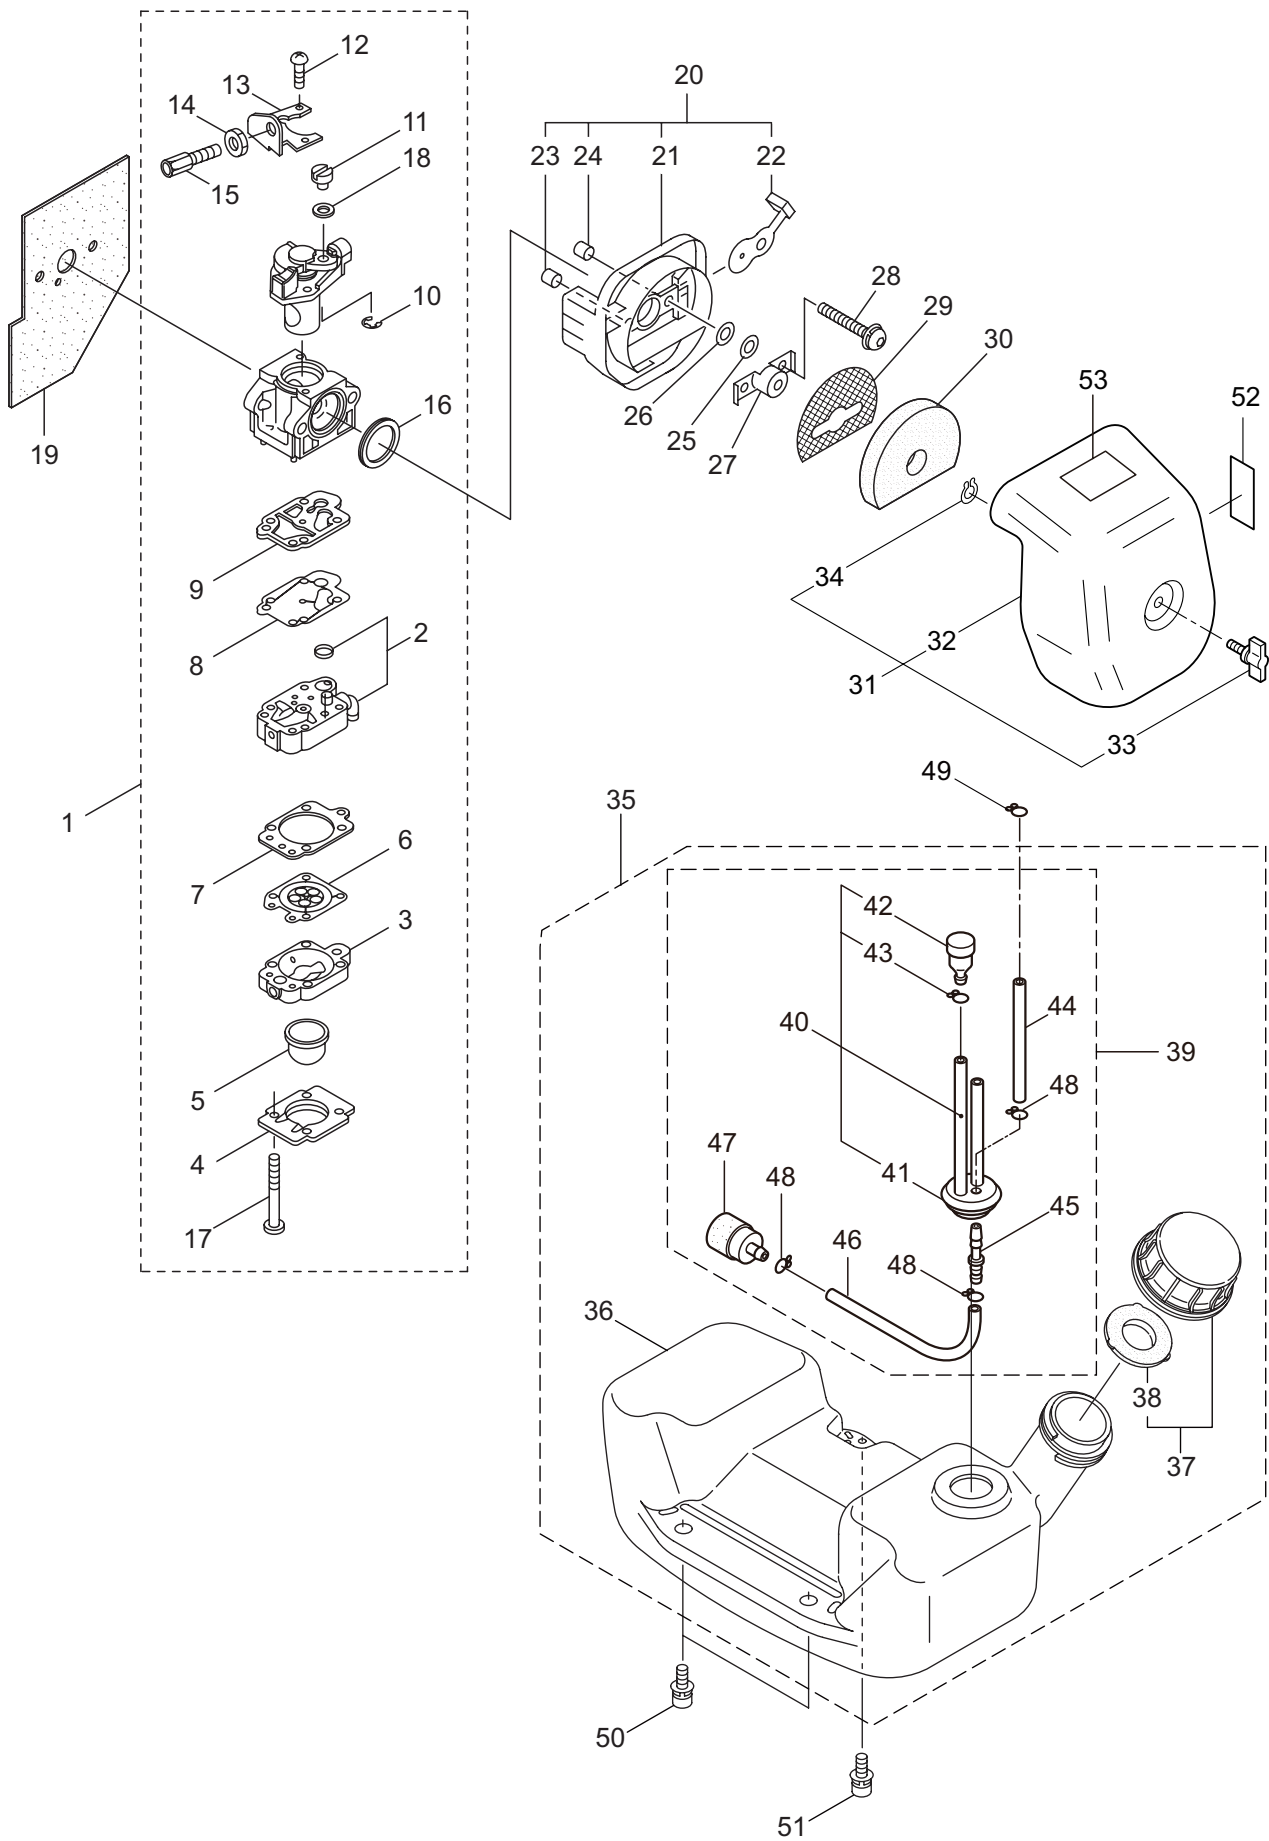

PARTS LIST

MD300

CONTENTS

1. CHEMICAL TANK, FRAME	1 ~ 2
2. FAN CASE, LEVER, SHUTTER	3 ~ 6
3. ENGINE (Cylinder, Crankcase)	7 ~ 10
4. ENGINE (Carburetor, Fuel Tank)	11 ~ 14
5. ACCESSORIES	15 ~ 16
6. OPTIONAL PARTS (Mist Attachment)	17 ~ 18
7. OPTIONAL PARTS (Throttle Lever)	19 ~ 20

3. MD300 ENGINE (Cylinder, Crankcase)

Ref. No.	Part No.	Part Name	Q'ty	Remarks
3-46	287421	Spiral Spring	1	
3-47	280494	Screw	1	
3-48	283616	Starter Rope	1	
3-49	282186	Starter Grip	1	
3-50	282187	Stopper	1	
3-51	280547	Washer	1	
3-52	269423	Nut	1	
3-53	269492	Starter Pulley Ass'y	1	
3-54	265724	Cap Screw	2	M4x25
3-55	285188	Label	1	

4. MD300
ENGINE (Carburetor, Fuel Tank)

Ref. No.	Part No.	Part Name	Q'ty	Remarks
4-46	289033	Pipe	1	3x5x100L
4-47	264653	Filter Ass'y	1	
4-48	261117	Clip	3	
4-49	261117	Clip	1	
4-50	268940	Screw	2	M5x18
4-51	281715	Cap Screw	1	M5x20
4-52	261352	Label	1	Choke
4-53	125747	Label	1	