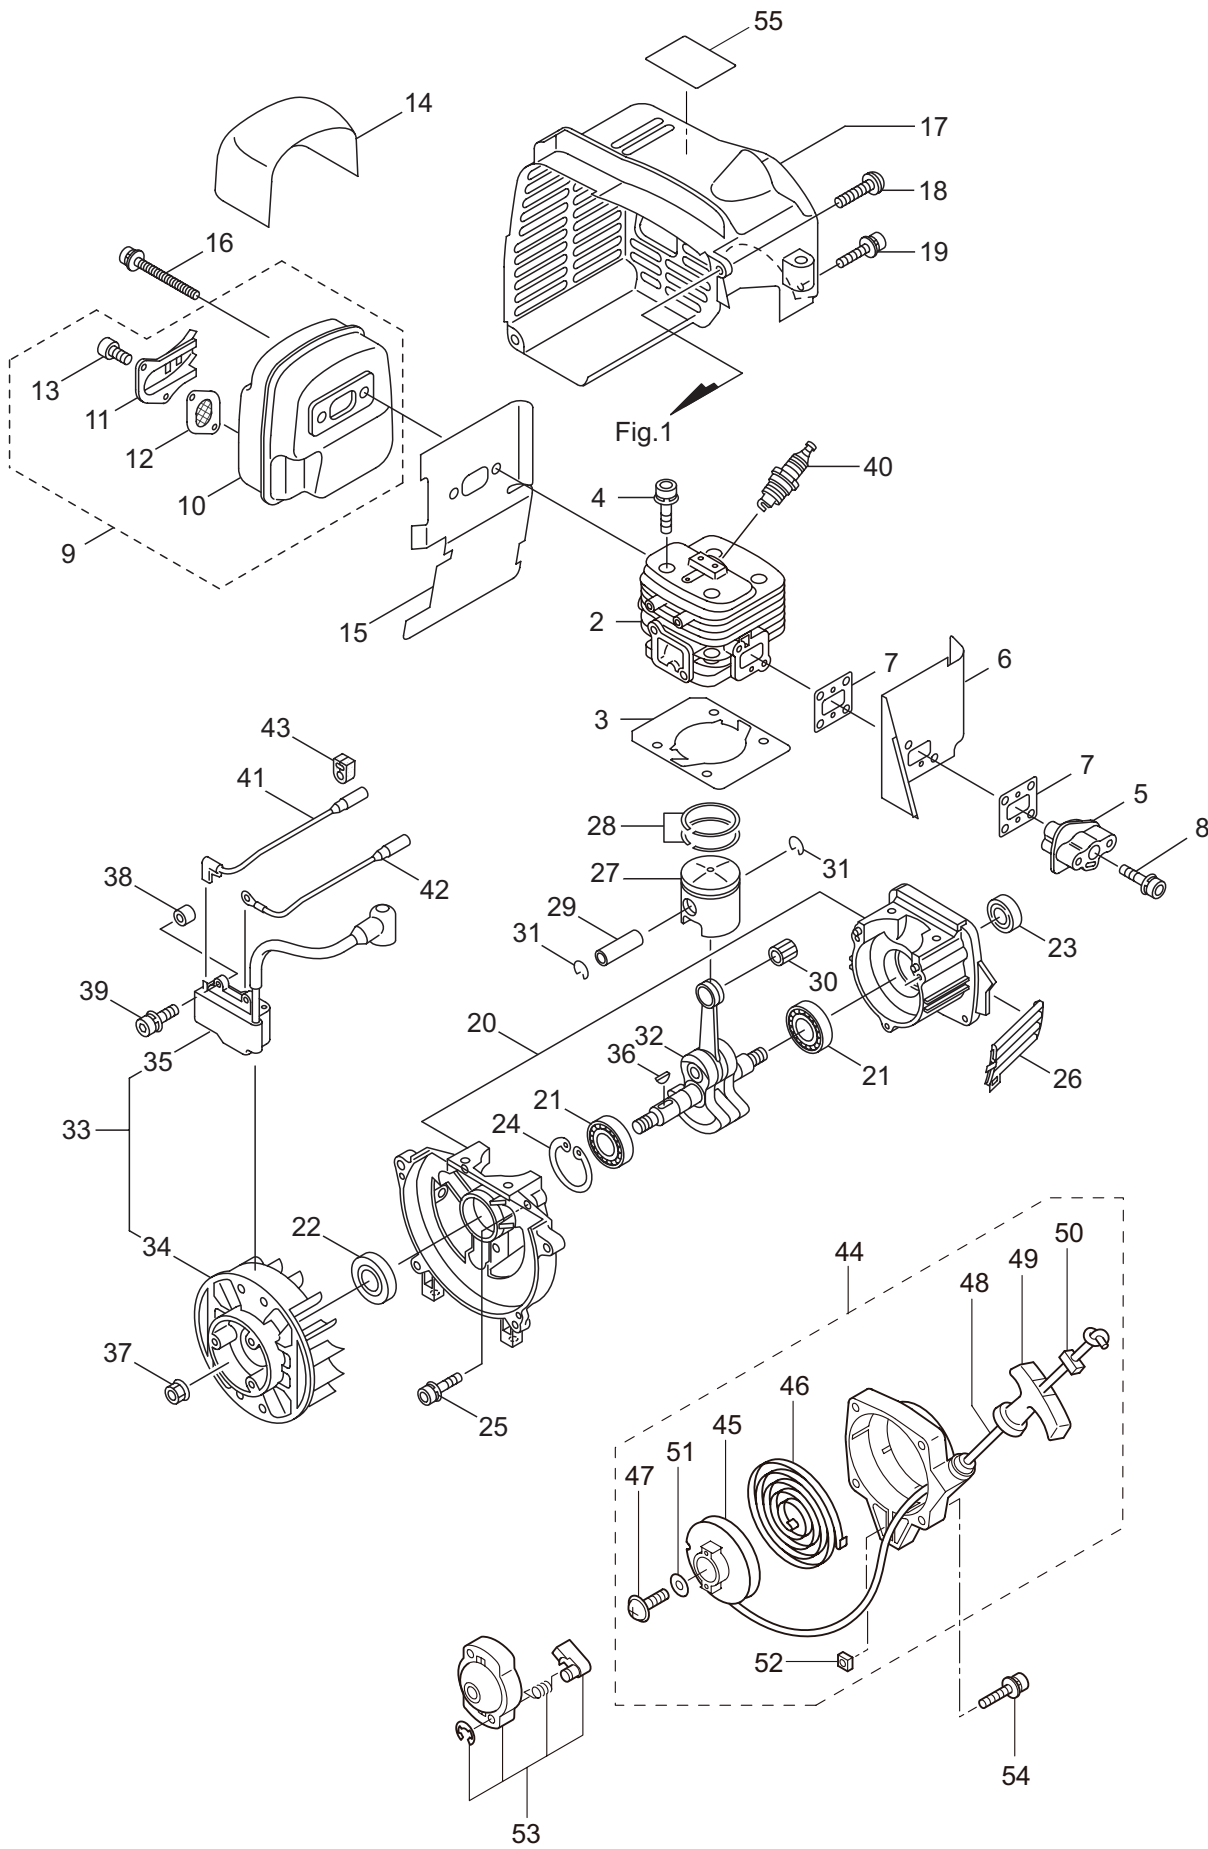

3. MD300 ENGINE (Cylinder, Crankcase)

Ref. No.	Part No.	Part Name	Q'ty	Remarks
3-1	859719	Engine	1	CE300D/04
3-2	286791	Cylinder	1	
3-3	286846	Gasket	1	
3-4	261250	Cap Screw	4	M5x20
3-5	282579	Insulator	1	
3-6	281590	Air Duct	1	
3-7	261171	Gasket	2	
3-8	265924	Cap Screw	2	M5x25
3-9	275189	Maffler Ass'y	1	Incl.10-13
3-10	288180	Muffler Comp	1	
3-11	268171	Muffler Tail	1	
3-12	267056	Spark Arrester	1	
3-13	265107	Cap Screw	2	M4x10
3-14	268461	Holder	1	
3-15	281589	Gasket	1	
3-16	266402	Cap Screw	2	M5x55
3-17	289293	Top Cover	1	
3-18	122095	Screw	2	M5x20
3-19	265724	Cap Screw	2	M4x25
3-20	286851	Crankcase	1	
3-21	280488	Bearing	2	PPL 6001
3-22	261492	Oil Seal	1	ISCD12287
3-23	261386	Oil Seal	1	ISCD12227
3-24	055185	Snap Ring	1	#28
3-25	261612	Cap Screw	3	M5x30
3-26	281442	Screen	1	
3-27	283380	Piston	1	
3-28	265067	Piston Ring	2	(2)Required
3-29	265068	Piston Pin	1	
3-30	265225	Bearing,Needle	1	
3-31	261393	Clip,Piston Pin	2	
3-32	265141	Crankshaft/Conn.Rod Ass'y	1	
3-33	287004	Magneto Ass'y	1	Incl.34,35
3-34	286889	Rotor/Fan	1	
3-35	282010	Ignition Coil Ass'y	1	
3-36	261076	Woodruff Key	1	3x10
3-37	261417	Nut,Rotor	1	M8
3-38	280381	Spacer	2	
3-39	261256	Cap Screw	2	M4x25
3-40	285982	Spark Plug	1	NGK BPM8Y
3-41	281864	Lead	1	
3-42	282087	Lead	1	
3-43	281172	Grommet	1	
3-44	282757	Starter Ass'y	1	Incl.45-52
3-45	280492	Reel	1