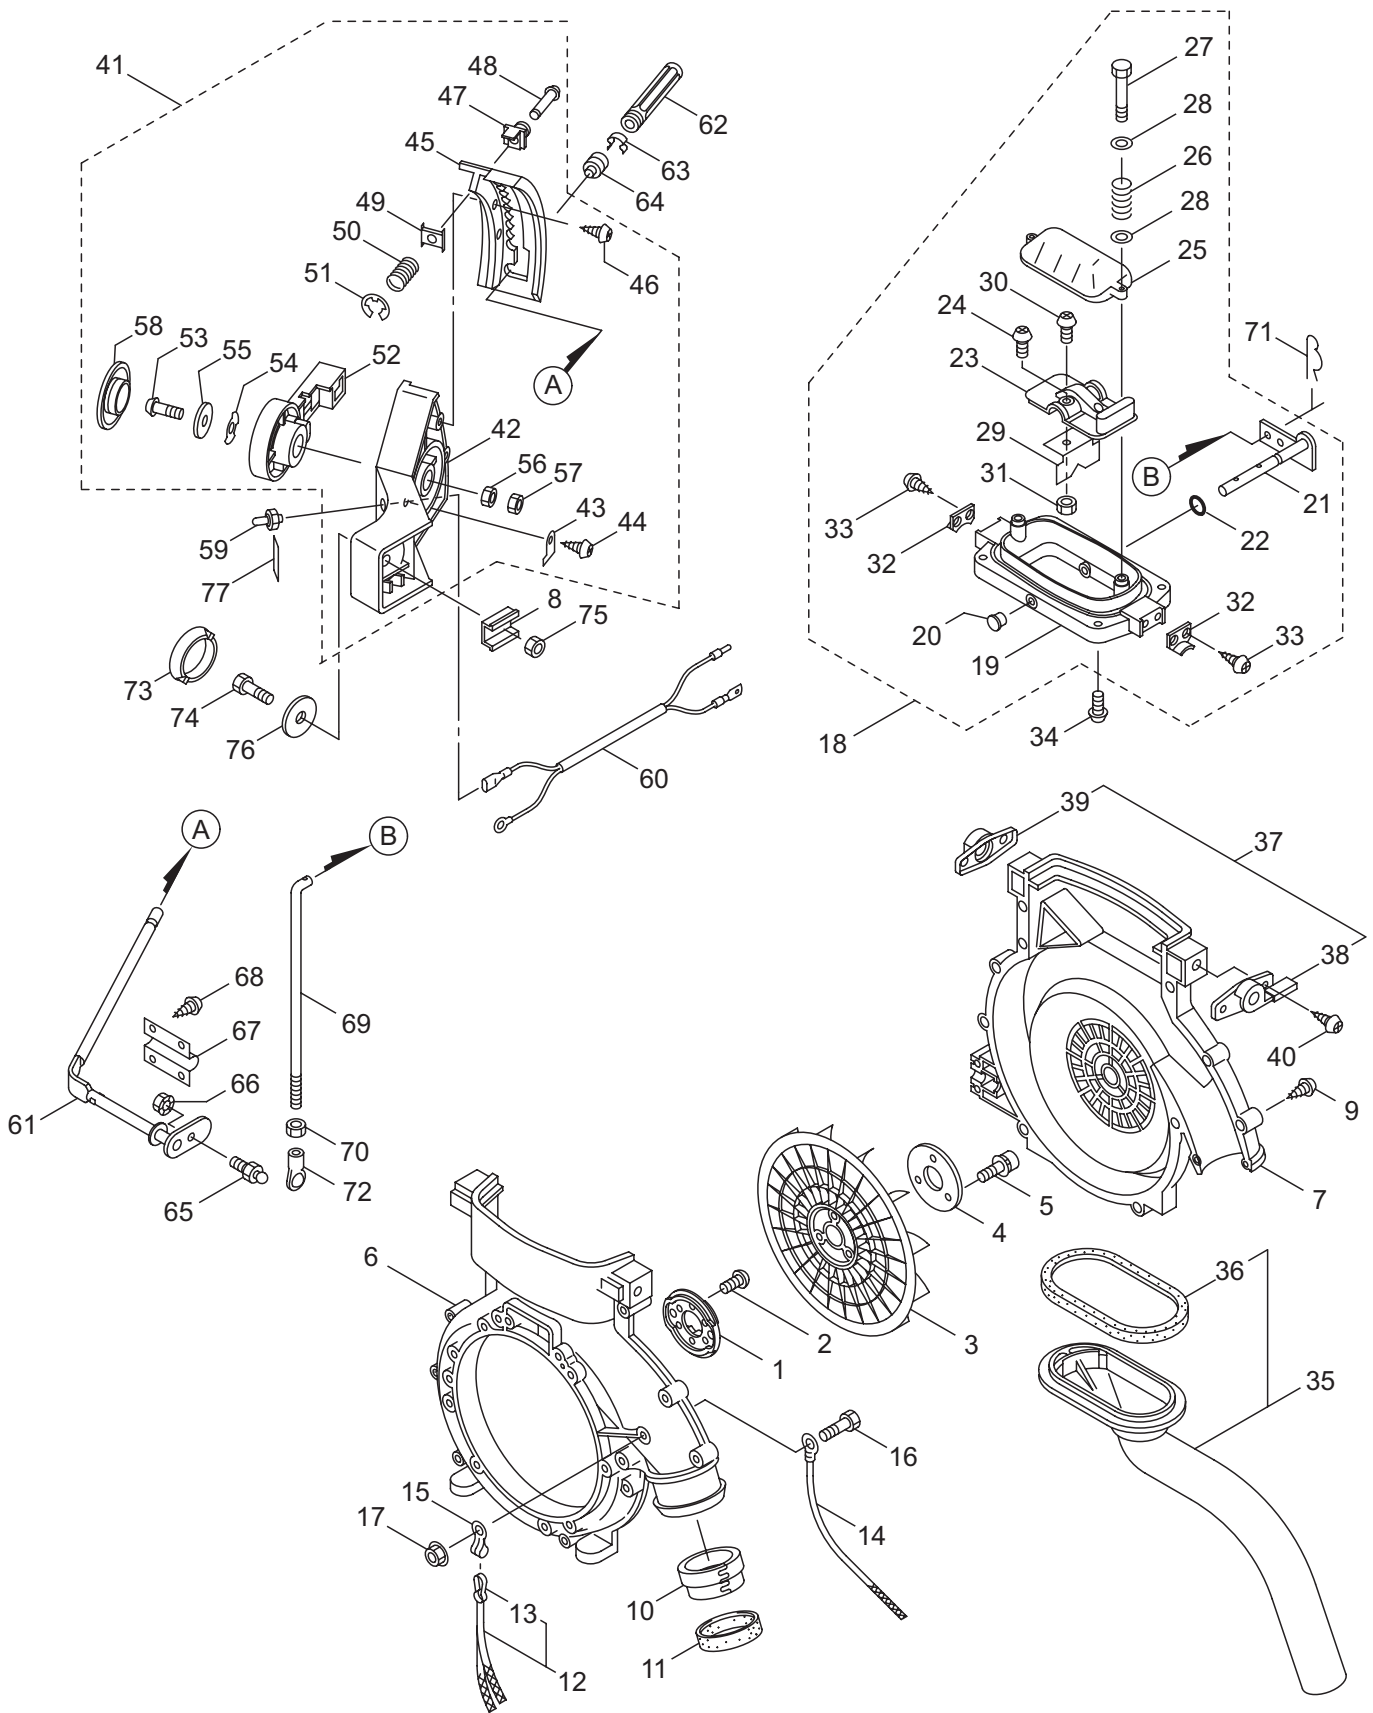

2. MD300
FAN CASE, LEVER, SHUTTER

Ref. No.	Part No.	Part Name	Q'ty	Remarks
2-46	128196	Tapping Screw	2	M5x14
2-47	111232	Stopper	1	
2-48	127848	Pin	1	4.5x38.2L
2-49	111233	Plate	1	
2-50	128215	Spring	1	
2-51	026368	E-Ring	1	
2-52	110648	Throttle Lever	1	
2-53	081457	Screw	1	M6x25
2-54	111156	Wave Washer	1	WW-16
2-55	013512	Washer	1	6.5x25xt2.3
2-56	100234	Nut	1	M6
2-57	127218	Nut	1	M6
2-58	110730	Cap	1	
2-59	277240	Switch	1	
2-60	130243	Wire Harness	1	
2-61	130798	Shutter Lever	1	
2-62	100632	Knob	1	
2-63	100633	Snap	1	
2-64	100726	Cap	1	
2-65	109606	Male Universal Joint	1	
2-66	126756	Nut	1	M6
2-67	112965	Lever Retainer	1	
2-68	128196	Tapping Screw	4	M5x14
2-69	111092	Joint Rod	1	M6x235L
2-70	127298	Nut	1	M6
2-71	107609	Snap Pin	1	
2-72	020584	Female Universal Joint	1	
2-73	110729	Cap	1	
2-74	128213	Bolt	1	M8x25
2-75	126990	Nut	1	M8
2-76	128212	Washer	1	8.5x30xT2.3
2-77	120793	Label	1	ON,OFF