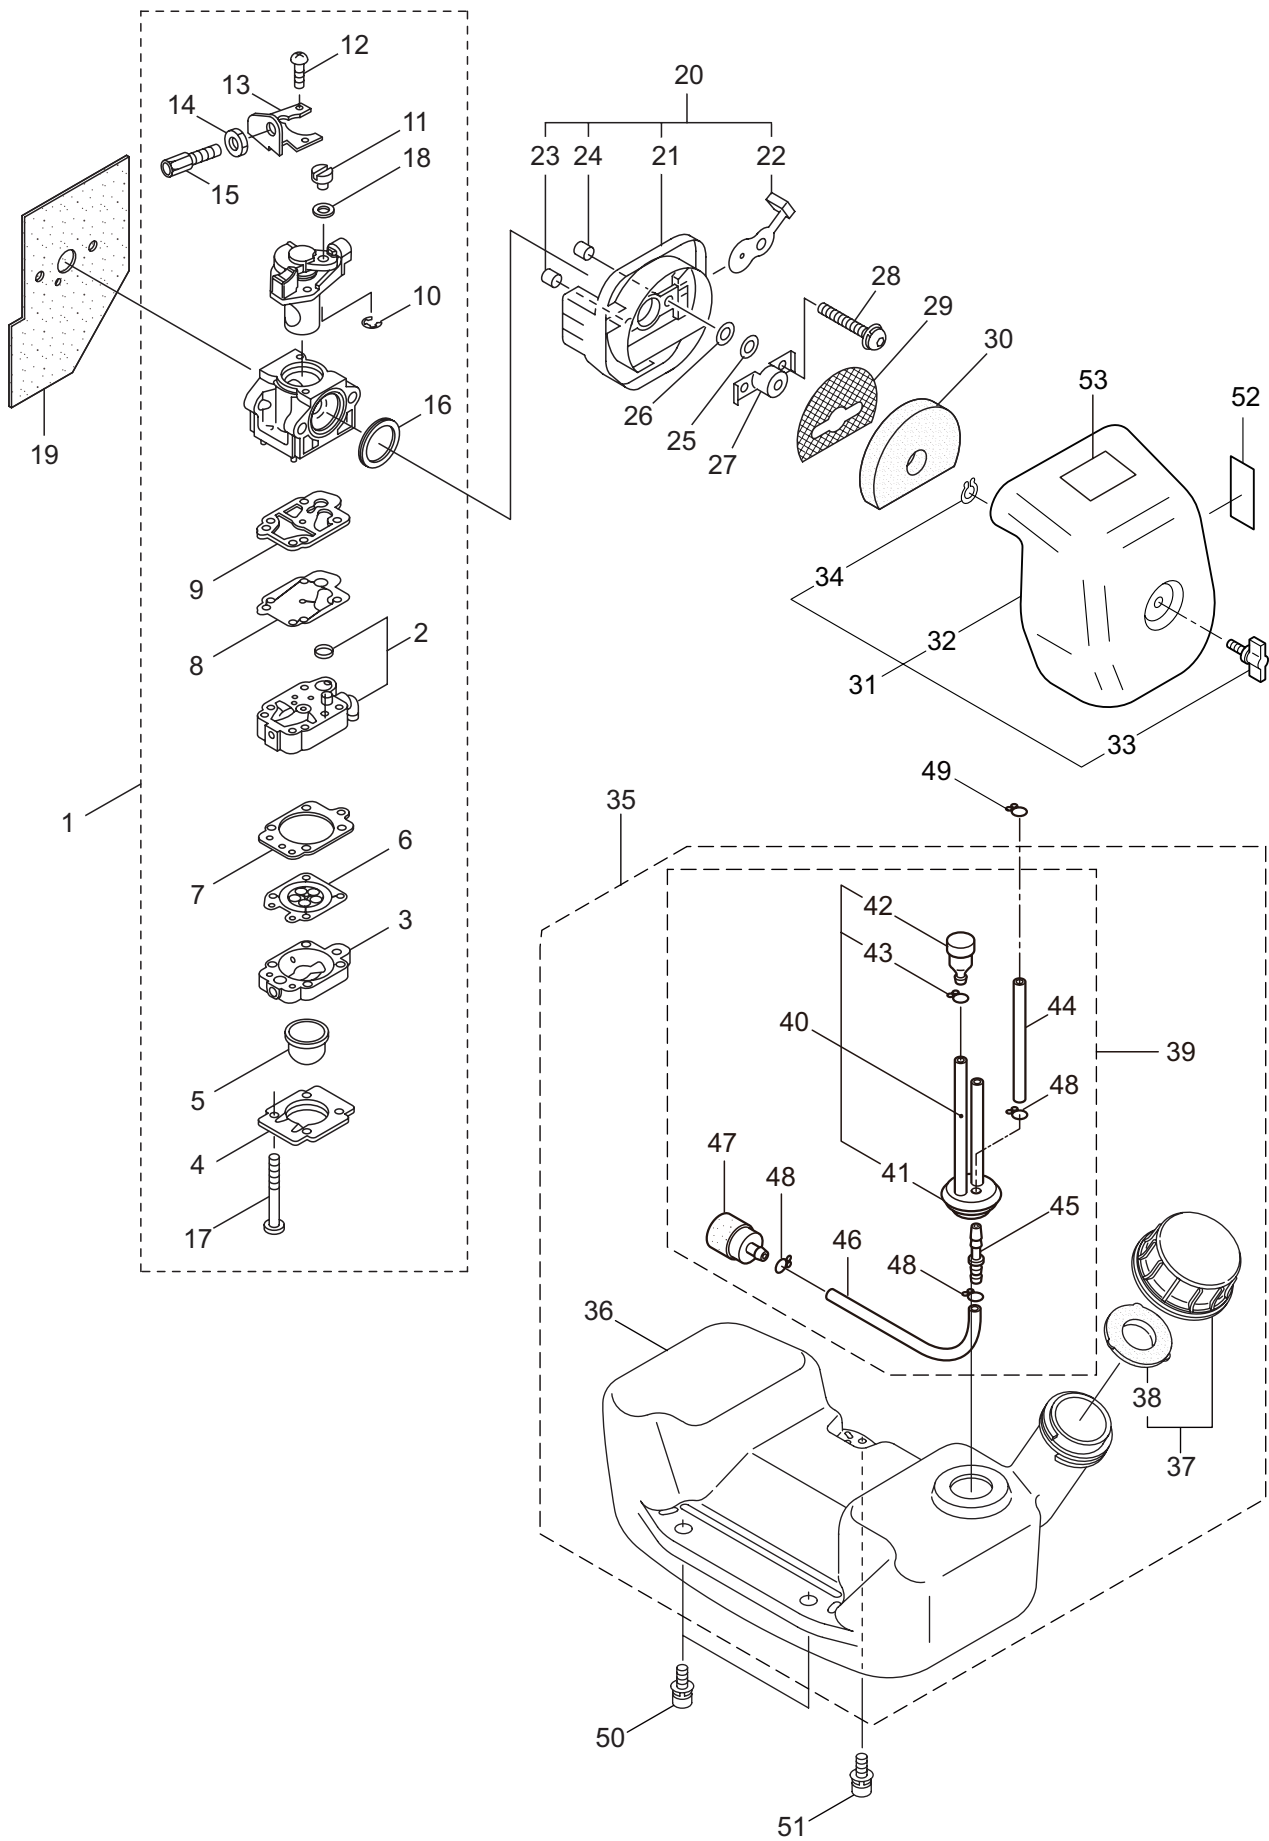

4. MD300
ENGINE (Carburetor, Fuel Tank)

Ref. No.	Part No.	Part Name	Q'ty	Remarks
4-1	288263	Carburetor Ass'y	1	Incl.2-18 New gasket required
4-2	264155	Pump Body	1	
4-3	262991	Purge Body	1	
4-4	262992	Cover Plate	1	
4-5	261874	Primer Bulb	1	
4-6	283905	Diaphragm, Meterring	1	
4-7	262993	Gasket	1	
4-8	262994	Diaphragm,Fuel Pump	1	
4-9	282576	Gasket	1	
4-10	261876	E-Ring	1	
4-11	261658	Swivel	1	
4-12	261875	Screw	2	
4-13	264677	Bracket	1	
4-14	261878	Nut	1	
4-15	261877	Adapter	1	
4-16	261657	Packing	1	
4-17	262996	Screw	4	
4-18	264678	Washer	1	
4-19	282578	Gasket	1	
4-20	268055	Air Filter Case Ass'y	1	Incl.21-24
4-21	268056	Air Filter Case	1	
4-22	268057	Valve	1	
4-23	268157	Sleeve	1	5.5x7.1x6L
4-24	268412	Sleeve	1	5.2x7.1x6.4L
4-25	263345	Packing	1	7.2x11xt1.3
4-26	263942	Washer	1	7.2x12xt0.15
4-27	263815	Stay	1	
4-28	264016	Cap Screw	2	M5x60
4-29	265026	Screen	1	
4-30	281861	Element	1	
4-31	268058	Air Filter Cover Ass'y	1	Incl.32-34
4-32	268059	Air Filter Cover	1	
4-33	281438	Knob	1	
4-34	261734	Snap Ring	1	#5
4-35	289038	Fuel Tank Ass'y	1	Incl.36-48
4-36	283891	Fuel Tank	1	
4-37	289043	Fuel Tank Cap Ass'y	1	Incl.38
4-38	287058	Gasket	1	
4-39	289035	Fuel Pipe Pick-up Ass'y	1	Incl.40-48
4-40	289036	Fuel Pipe Ass'y	1	Incl.41-43
4-41	268065	Grommet	1	
4-42	261590	Breather	1	
4-43	261117	Clip	1	
4-44	289028	Pipe A	1	3x5x53L
4-45	288921	Joint	1