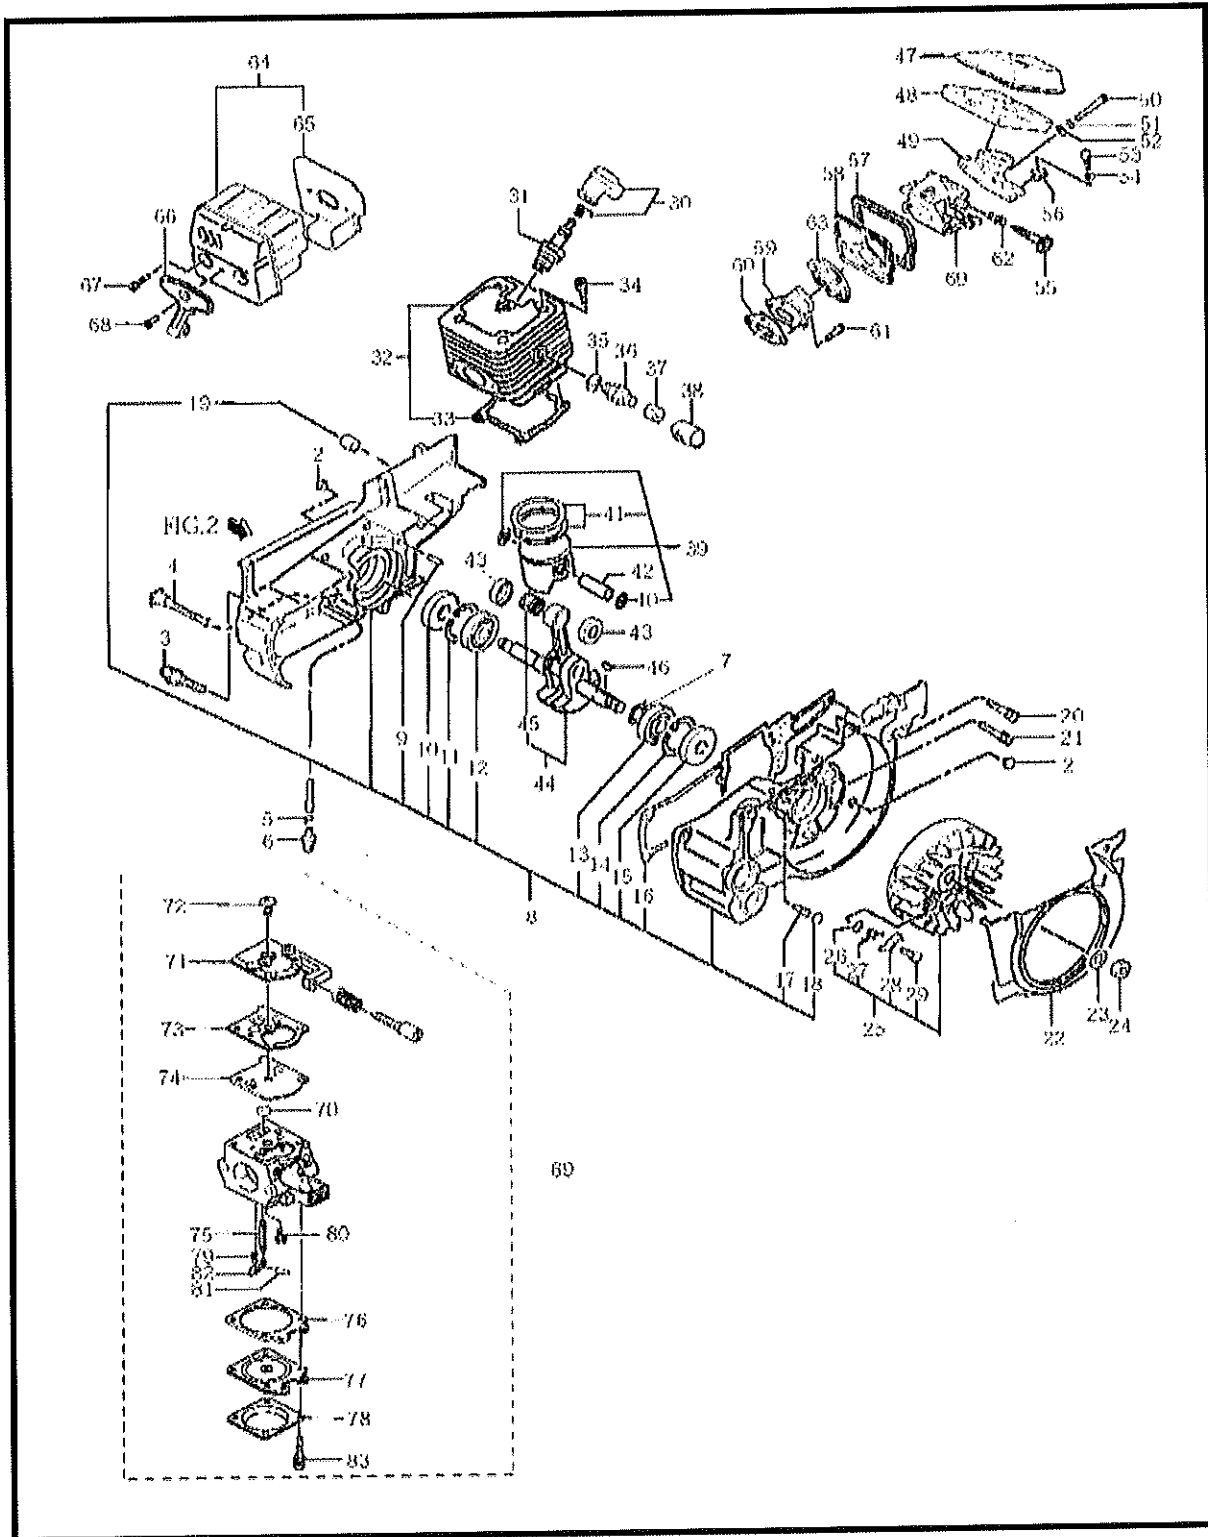

4 ILLUSTRATED PARTS LIST
MCV381

ENGINE

REF #	PART #	DESCRIPTION	Q'TY.	Q'TY.	NOTES
			16"	18"	
43	400727	Piston Pin Collar	2	2	036-04090-20
44	400728	Crank Shaft Comp.	1	1	Incl.45 046-04063-81
45	400729	Needle Bearing	1	1	999-62101-480
46	400600	Woodruff Key	1	1	068-10100-20
47	400730	Air Cleaner Element B Comp.	1	1	445-04063-80
48	400731	Air Cleaner Element A Comp.	1	1	444-04063-80
49	400732	Air Cleaner Base Comp.	1	1	436-04063-80
50	979644	Hex. Hole Bolt	2	2	5X45 990-51050-453
51	970142	Spring Washer	2	2	M5
52	972380	Small Washer	2	2	992-00050-011
53	400596	Hex.Hole Bolt	1	1	5x16 994-61050-164
54	947034	Washer	1	1	M5
55	400733	Idle Adjustment Screw	1	1	197-3252K-80
56	400734	Special Washer	1	1	182-04063-20
57	400735	Carb. Insulator, Rubber	1	1	409-04063-20
58	400736	Insulator Comp.	1	1	404-04063-81
59	400737	Inlet Manifold Comp.	1	1	391-04063-80
60	400738	Inlet Manifold Gasket	1	1	403-04063-20
61	400739	Hex. Hole Bolt	2	2	4x12 994-61040-124
62	400740	Idle Adjust Spring	1	1	463-25012-20
63	400741	Inlet Manifold Spacer	1	1	400-32970-20
64	400742	Muffler Set	1	1	Incl.65 704-04063-90
65	400743	Muffler Gasket	1	1	737-04063-20
66	400744	Muffler Stay	1	1	760-04065-20
67	400596	Hex.Hole Bolt	2	2	5x16 994-61050-164
68	400745	Hex. Hole Bolt	1	1	4x10 990-51040-106
69	400746	Carburetor Ass'y	1	1	Incl.70-83 455-25095-90
70	400618	Inlet Screen	1	1	578-25007-20
71	400619	Pump Body	1	1	575-25006-20
72	400620	Set Screw	1	1	514-25001-20
73	400621	Pump Gasket	1	1	577-25007-20
74	400622	Pump Diaphragm	1	1	576-25006-20
75	625125	Needle Valve	1	1	603-25012-20
76	400629	Diaphragm Gasket	1	1	475-25038-20
77	400628	Metering Diaphragm Comp.	1	1	474-25001-80
78	400627	Diaphragm Cover	1	1	476-25004-20
79	625124	Valve Spring	1	1	477-25080-20
80	400624	Hinge Pin Set Screw	1	1	546-25001-20
81	400626	Hinge Pin	1	1	605-25001-20
82	400623	Valve Hinge	1	1	473-25001-20
83	400632	Set Screw	4	4	548-25012-20