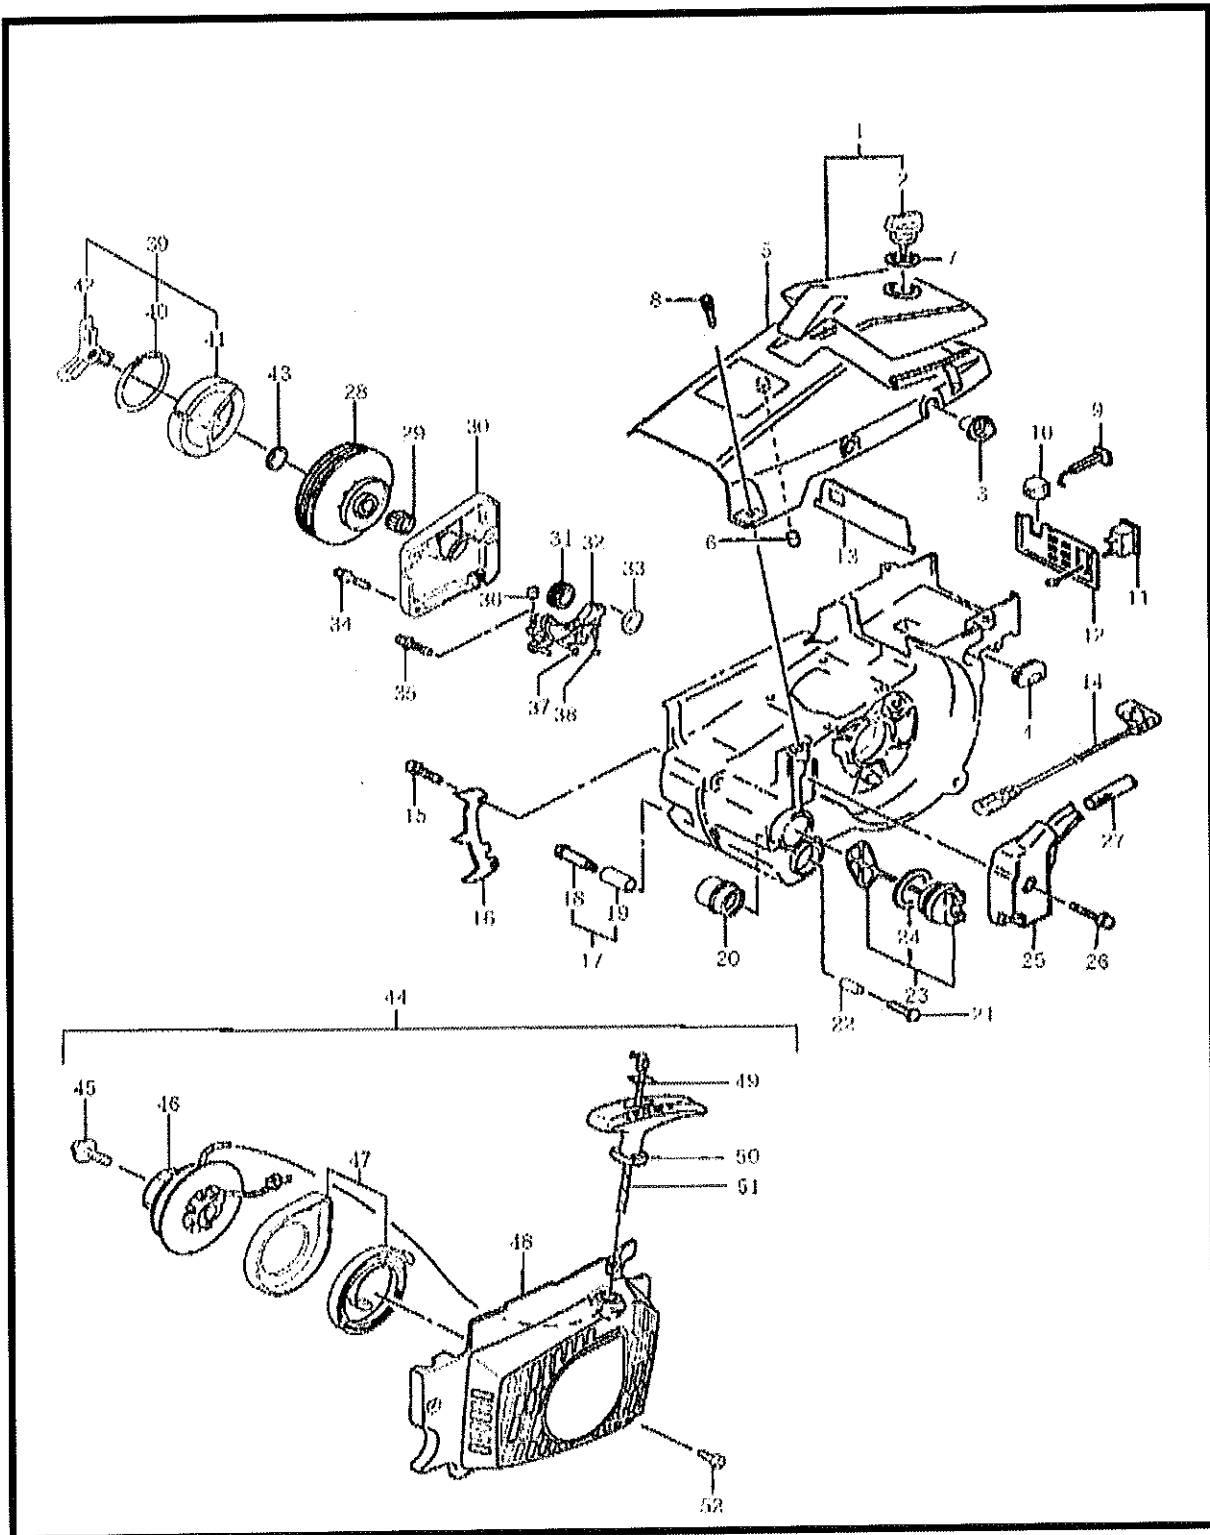

8 ILLUSTRATED PARTS LIST
MCV381

RECOIL STARTER / CLUTCH

REF #	PART #	DESCRIPTION	Q'TY. 18"	Q'TY. 18"	NOTES
46	400789	Stater Rope Reel	1	1	774-01700-20
47	400790	Recoil Spring Case	1	1	778-04063-90
48	400791	Fan Case Comp.	1	1	112-04066-80
49	400792	Rope Stopper	1	1	795-04063-20
50	400793	Starter Handle	1	1	785-04063-20
51	400794	Starter Rope	1	1	783-01700-20
52	400754	Hex. Hole Bolt	3	3	5x15 994-64050-154