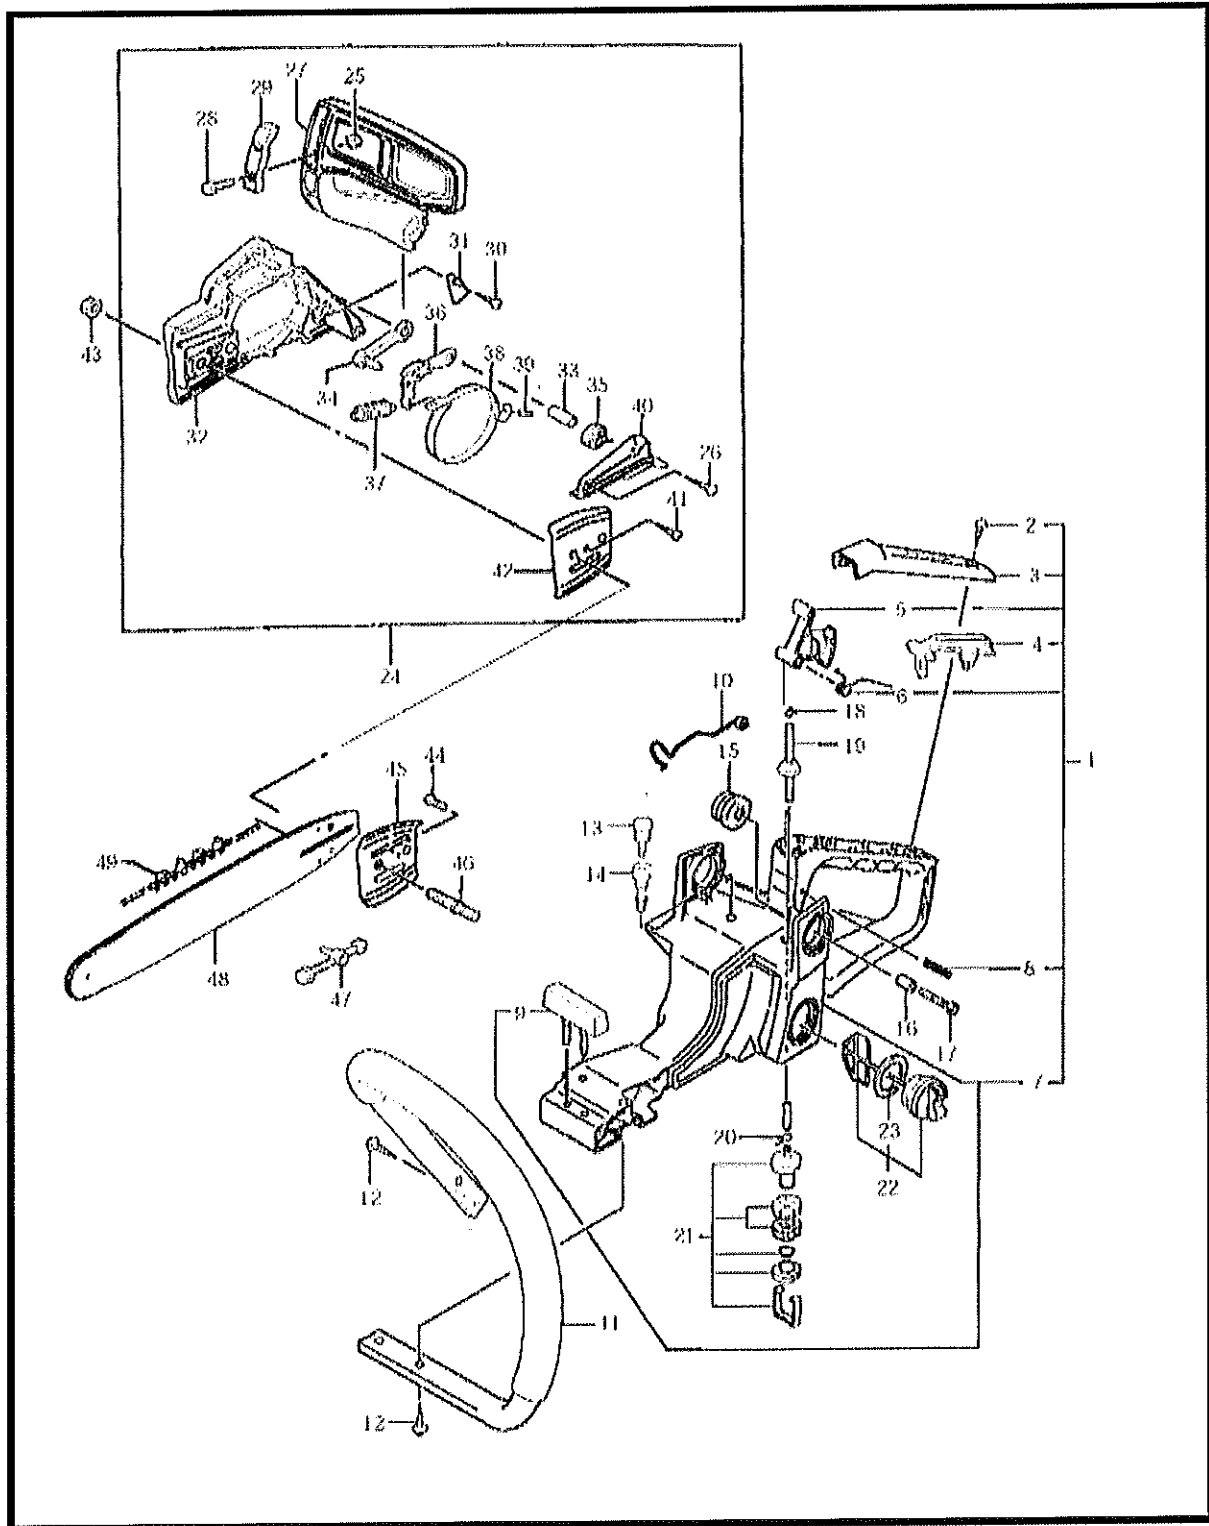

HANDLE / CHAIN BRAKE

REF #	PART #	DESCRIPTION	Q'TY.	Q'TY.	NOTES
			16"	18"	
47	400830	Chain Tension Bolt	1	1	116-3252K-90
48	842464	Chain Bar	1		16" 107-3285M-20
48	842462	Chain Bar		1	18" 105-3285N-20
49	842459	Chain	1		16x3/8 130-32817-20
49	842463	Chain		1	18" 136-3285A-20