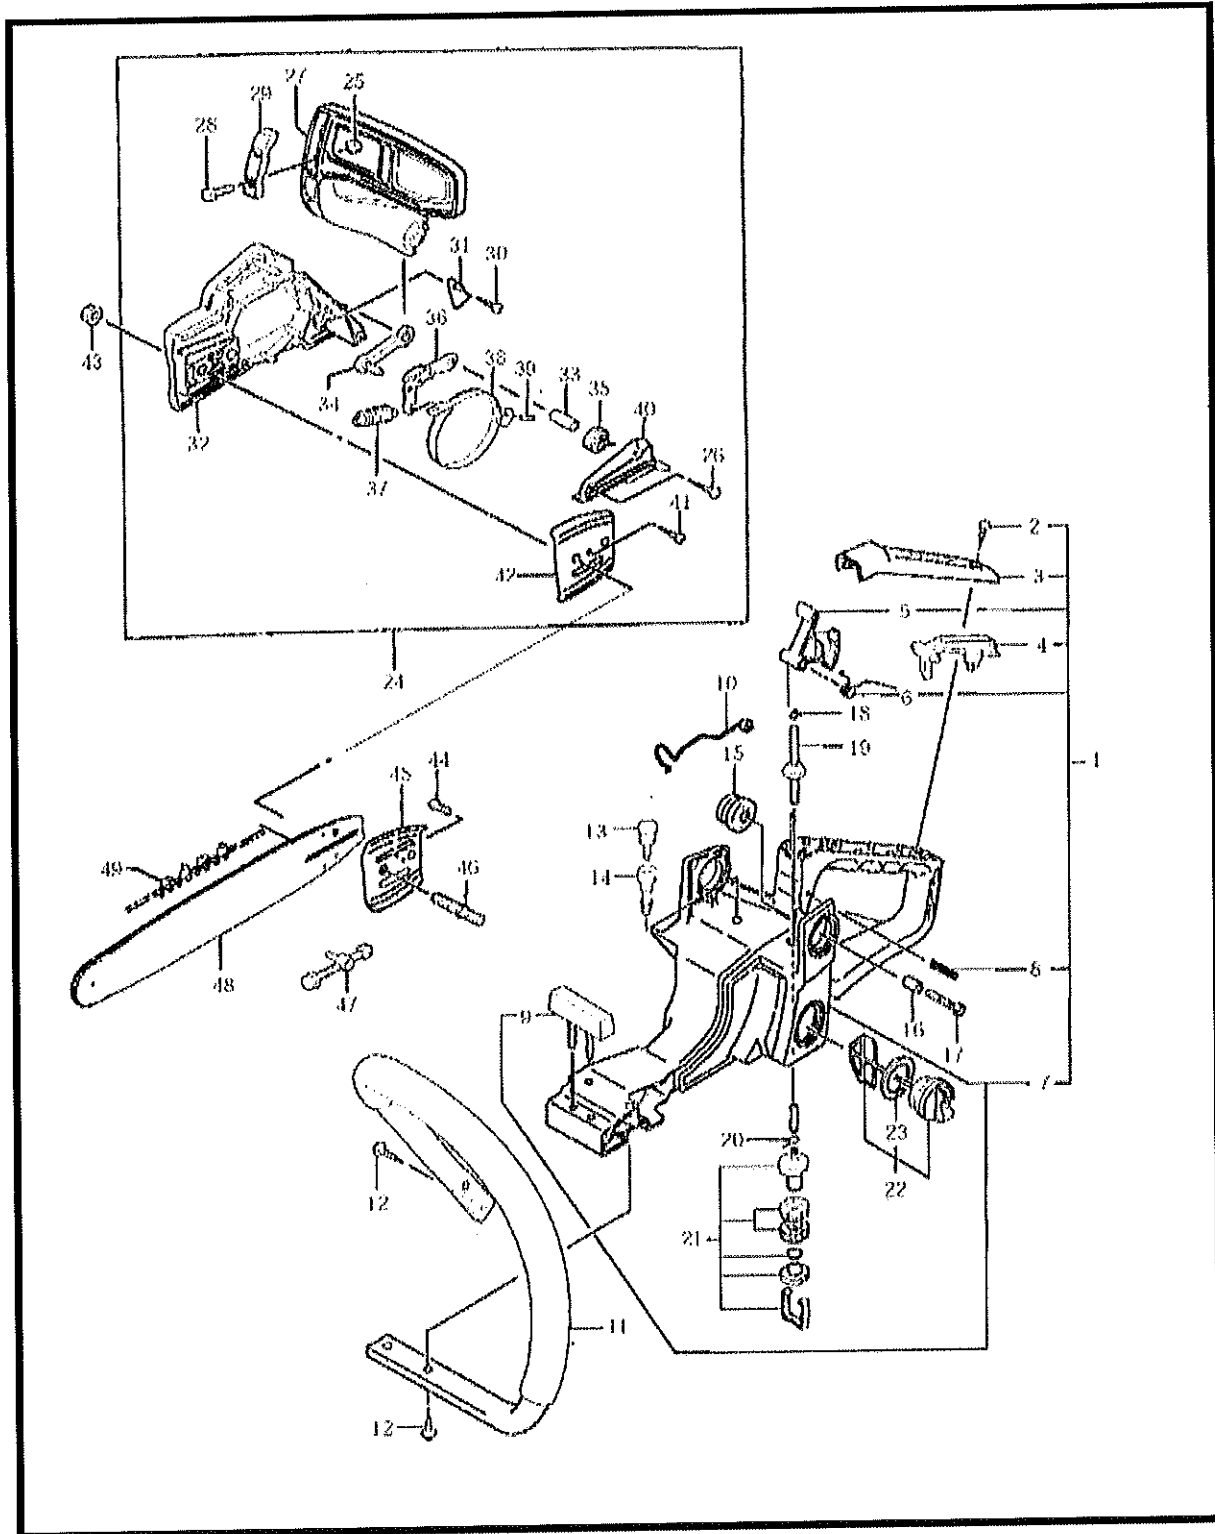

HANDLE / CHAIN BRAKE

REF #	PART #	DESCRIPTION	Q'TY. 18"	Q'TY. 18"	NOTES
1	400795	Rear Handle A Ass'y	1	1	Incl.2-9 010-3252L-90
2	400766	Tapping Screw	1	1	5x18 990-73050-184
3	400796	Rear Handle Grip	1	1	227-3252K-22
4	400797	Throttle Trigger Lockout	1	1	257-3252K-20
5	400798	Throttle Lever	1	1	060-3252K-20
6	400799	Throttle Lever Spring	1	1	061-3252K-20
7	400800	Rear Handle Ass'y	1	1	012-3252L-90
8	991582	Spring Pin	1	1	5x25 993-26005-254
9	400801	Front Damper	1	1	232-3252K-20
10	400802	Throttle Rod Comp.	1	1	490-3252K-81
11	400803	Front Handle Comp.	1	1	209-3285A-80
12	400766	Tapping Screw	4	4	5x18 990-73050-184
13	400804	Air Vent Valve Ass'y	1	1	646-3252L-90
14	400805	Air Vent Pipe	1	1	565-04063-20
15	400806	Damper Comp.	2	2	244-3252K-80
16	400807	Damper Collar	2	2	275-3252K-20
17	400808	Hex. Hole Bolt	2	2	4x20 990-51040-203
18	400809	Clip	1	1	680-04001-20
19	400810	Fuel Pipe Ass'y	1	1	L=195 223-0622U-90
20	400811	Clip	1	1	680-00731-20
21	400812	Pump Filter Body Ass'y	1	1	675-11657-90
22	400813	Tank Cap Ass'y	1	1	Incl.23 635-3252K-90
23	400814	Tankcap Gasket	1	1	630-3252K-20
24	400815	Side Case Ass'y	1	1	Incl.25-42 040-3285M-90
25	971923	Hex. Nut	2	2	4 991-01040-011
26	400816	Tapping Screw	3	3	4x15 990-75040-154
27	400817	Front Hand Guard, Black	1	1	805-3252K-20
28	979902	Screw	2	2	4x12 994-14040-121
29	400818	Hand Guard Weight	1	1	808-3252K-20
30	995407	Screw	1	1	4x10 993-41040-101
31	400819	Brake Band Holder	1	1	376-3252P-21
32	400820	Side Cover Comp.	1	1	039-3285M-80
33	400683	Cleaner Fixing Collar	1	1	470-10246-20
34	400821	Brake Support Fitting Comp.	1	1	386-3252K-80
35	400822	Brake Lever Spring	1	1	388-3252K-21
36	620456	Brake Link Comp.	1	1	379-32901-80
37	400823	Brake Spring	1	1	374-3252K-21
38	400824	Brake Band	1	1	378-3252K-21
39	620455	Needle Roller	1	1	999-05300-980
40	400825	Brake Link Cover	1	1	375-3252Y-21
41	995407	Screw	1	1	4x10 993-41040-101
42	400826	Guide Plate B	1	1	462-3252K-20
43	400827	Chain Bar Clamp Nut	2	2	121-32600-20
44	971916	Screw	1	1	4x8 990-11040-081
45	400828	Guide Plate A	1	1	461-3252K-20
46	400829	Chain Bar Stud Bolt	2	2	101-32530-20