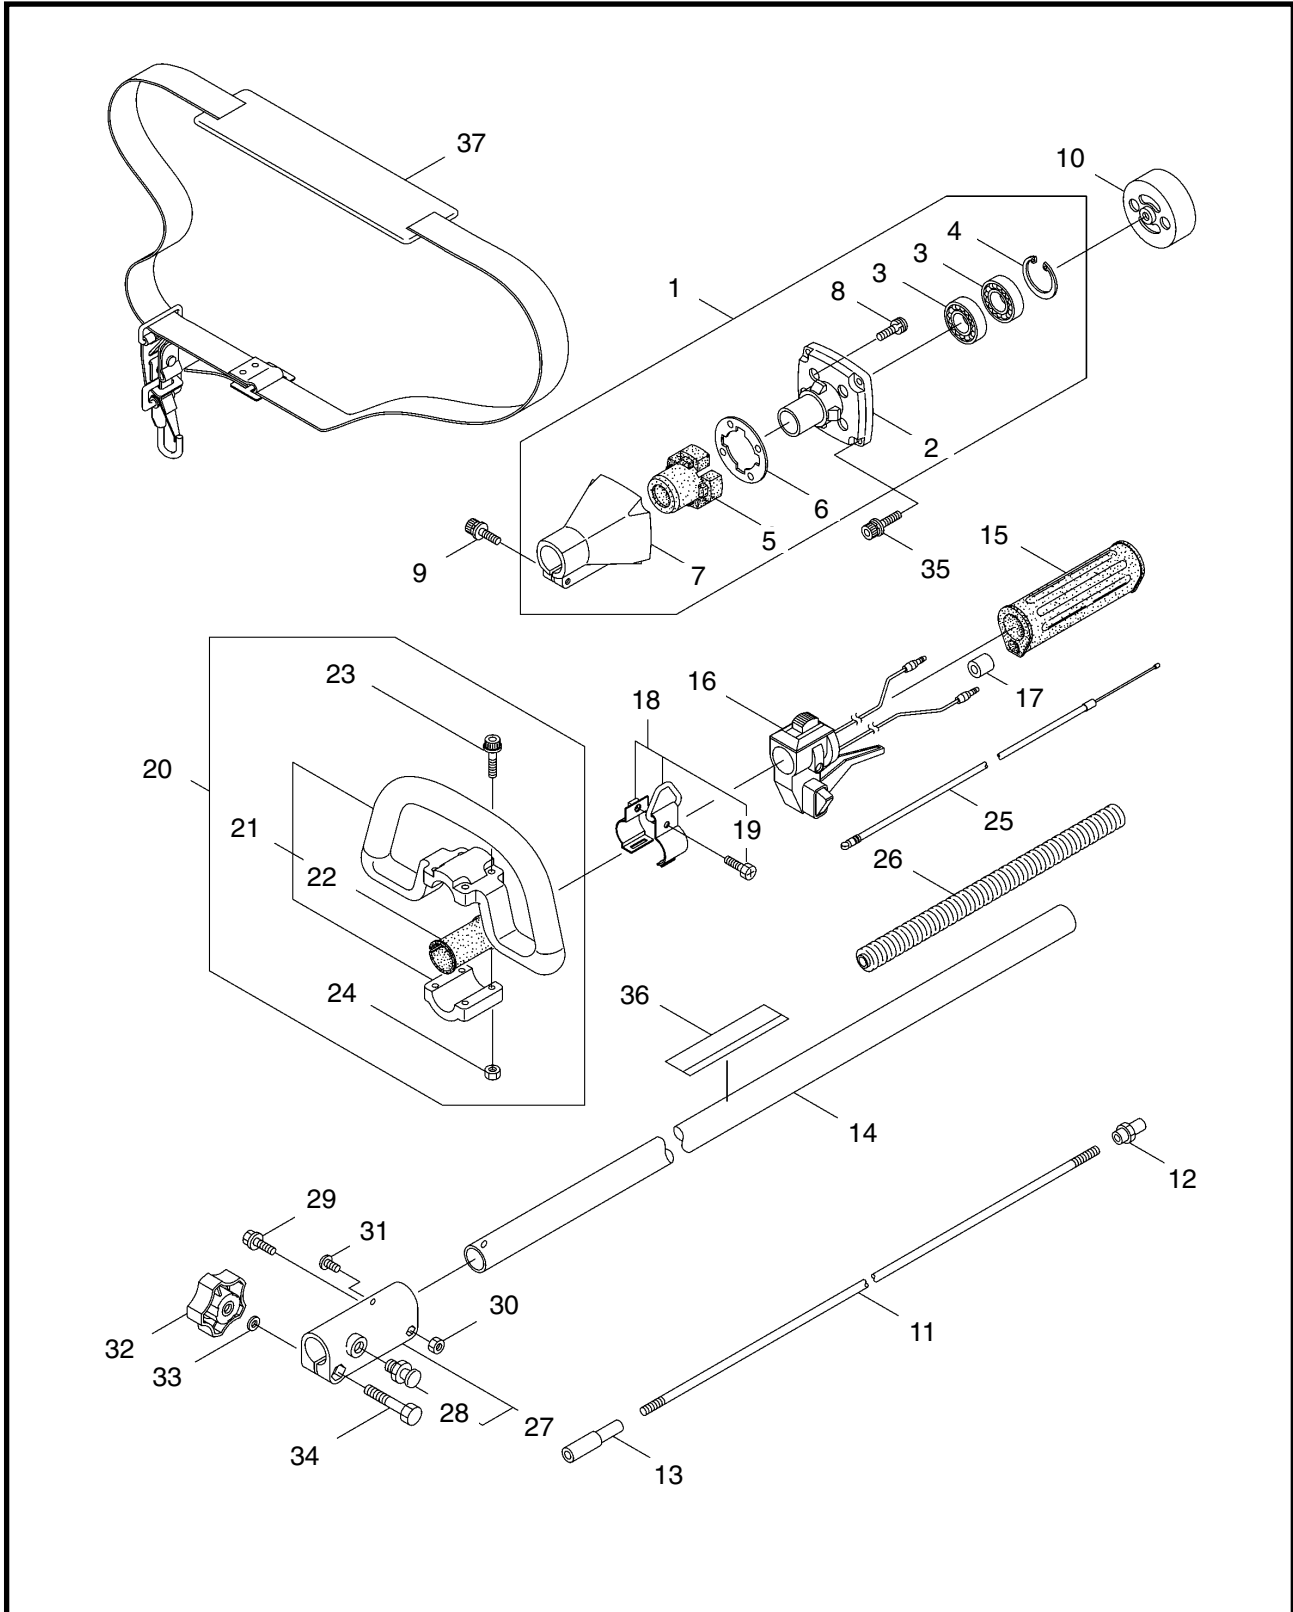

REF #	PART #	DESCRIPTION	Q'TY.	NOTES
1	219469	Clutch Case Ass'y	1	Incl.2-8
2	218879	Bearing Case	1	
3	261743	Bearing	2	#6000ZZ
4	054676	Snap Ring	1	#26
5	214162	Buffer	1	
6	214163	Washer	1	
7	218880	Driveshaft Tube Adapter	1	
8	092033	Screw	4	M5x15
9	261246	Cap Screw	1	M5x25
10	219083	Clutch Drum	1	
11	219084	Driveshaft	1	
12	211464	Upper Adapt	1	
13	215276	Lower Adapt	1	
14	219085	Driveshaft Tube	1	
15	215532	Shaft Grip	1	
16	221465	Throttle Trigger	1	
17	214083	Outer Guide	1	
18	054691	Hanging Bracket Ass'y	1	Incl.19
19	089738	Bolt	1	M5x15
20	215601	Loop Handle Ass'y	1	Incl.21-24
21	214982	Loop Handle	1	
22	213171	Packing	1	
23	215608	Cap Screw	4	M5x30x16
24	089846	Nut	4	M5
25	213444	Throttle Cable	1	
26	213548	Plastic Tube	1	
27	219490	Shaft Coupler Ass'y	1	Incl.28
28	217171	Plunger Ass'y	1	
29	215351	Cap Screw	1	M5x25
30	089846	Nut	1	M5
31	219087	Cap Screw	1	M5x10
32	219088	Clamping Knob Ass'y	1	
33	550131	Washer	1	M8
34	089976	Bolt	1	M8x45
35	261250	Cap Screw	4	M5x20
36	226282	Label	1	MC3020
37	220533	Hanging Strap Ass'y	1	

4 ILLUSTRATED PARTS LIST
MC3020SB

GEAR CASE

REF #	PART #	DESCRIPTION	Q'TY.	NOTES
1	225959	Gearcase Ass'y	1	Incl.2-16
2	225960	Gearcase	1	
3	089884	Bolt	1	M8x10
4	210554	Bearing	1	#608
5	225806	Gear	1	
6	215762	Blade Shaft	1	
7	212999	Bearing	1	#6001 2RK
8	055185	Snap Ring	1	
9	225808	Pinion Gear	1	
10	210560	Bearing	1	#609
11	217042	Bearing	1	#609Z
12	140269	Snap Ring	1	
13	140270	Snap Ring	1	
14	261246	Cap Screw	1	M5x25
15	222890	Boss Adapter	1	
16	261233	Cap Screw	1	M5x12
17	216090	Driveshaft	1	
18	216079	Stopper	1	
19	220086	Driveshaft Tube Ass'y	1	Incl.20,21
20	221501	Label	1	Warning
21	221502	Label	1	Caution
22	225961	Safety Cover	1	
23	226062	String Cutter Ass'y	1	Incl.24-27
24	222900	String Cutter	1	
25	261233	Cap Screw	2	M5x12
26	089901	Spring Washer	2	M5
27	089846	Nut	2	M5
28	225962	Bracket	1	
29	225963	Threaded Bracket	1	
30	261612	Cap Screw	2	M5x30