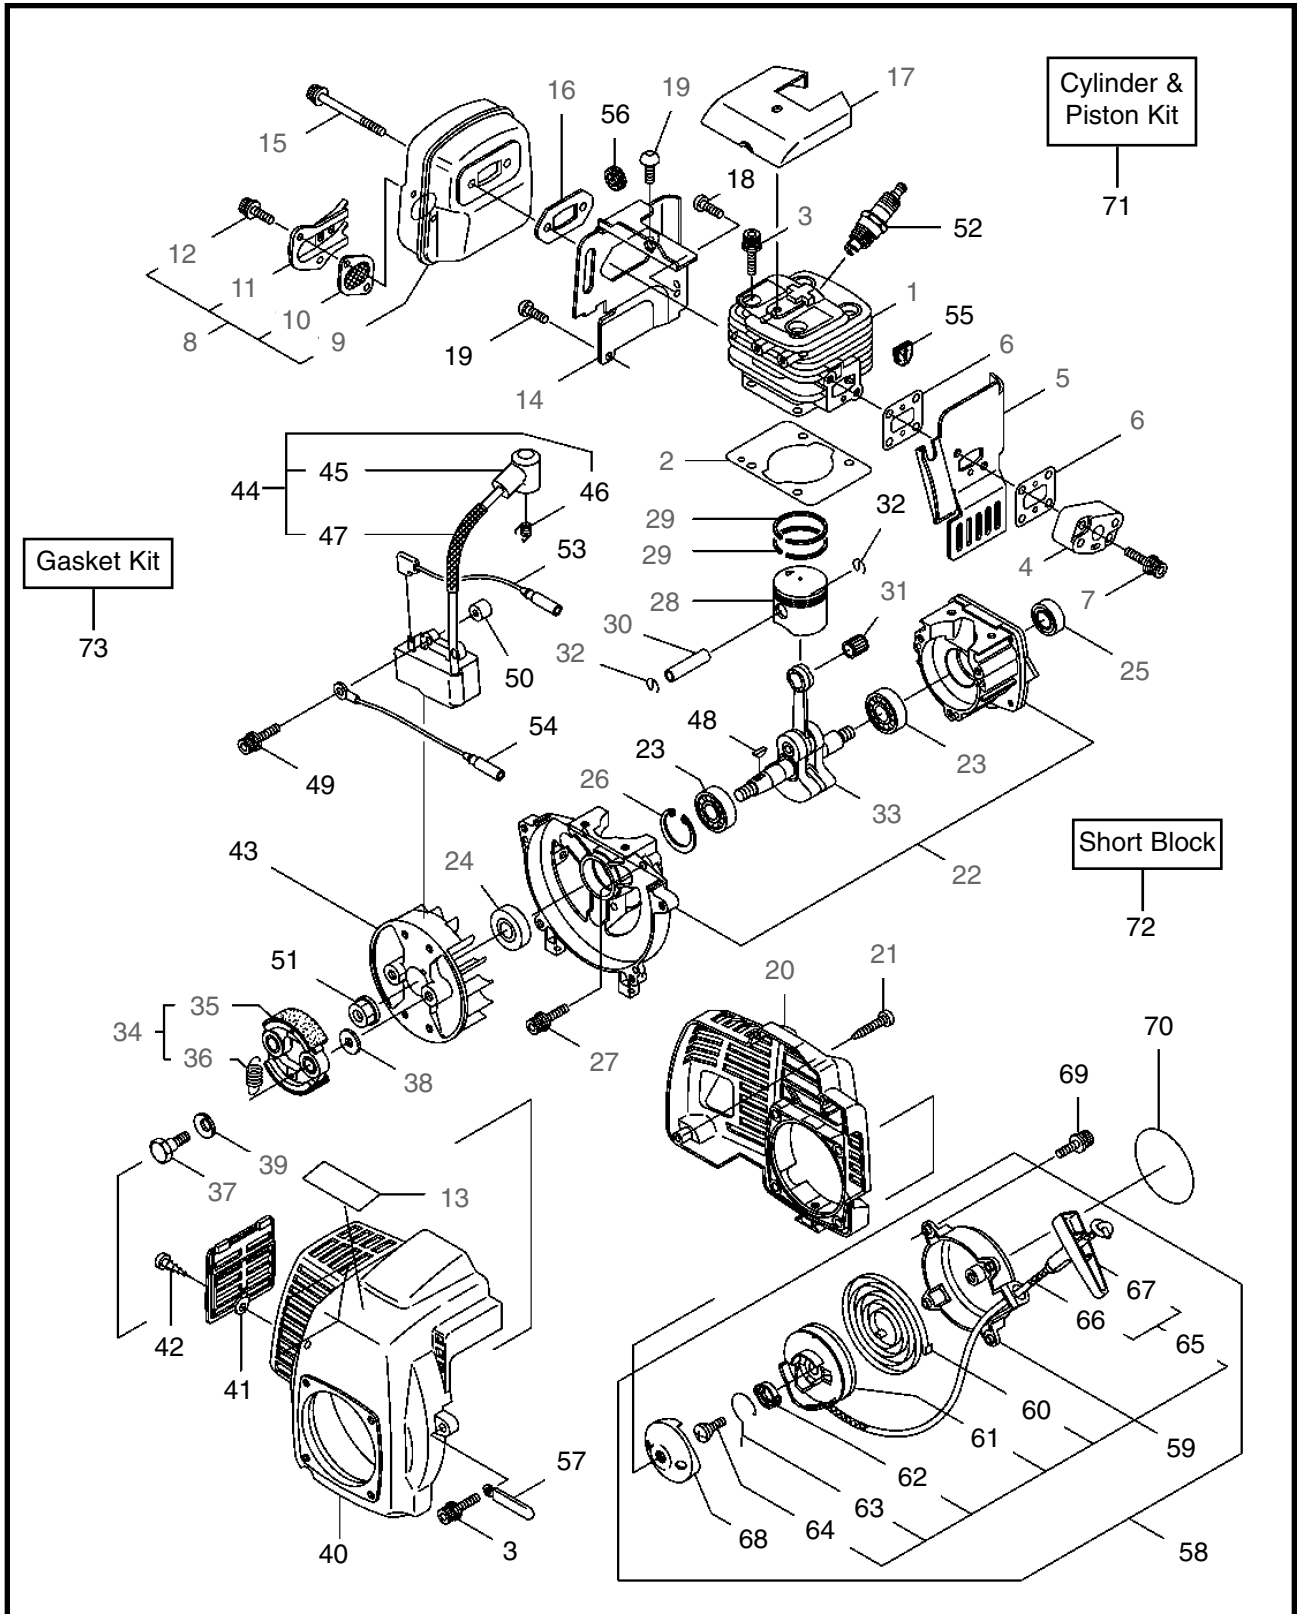

8 ILLUSTRATED PARTS LIST
MC3020SB

ENGINE

REF #	PART #	DESCRIPTION	Q'TY.	NOTES
40	268263	Fan Cover	1	
41	268389	Cover	1	
42	268390	Tapping Screw	1	4x14
43	269656	Rotor/Fan	1	
44	269713	Ignition Coil Ass'y	1	Incl.45-47
45	269714	Plug Boot	1	
46	269715	Connector	1	
47	269716	Insulator	1	
48	261076	Woodruff Key	1	
49	261417	Nut,Rotor	1	M8
50	268380	Spacer	2	
51	261256	Cap Screw	2	M4x25
52	261200	Spark Plug	1	NGK BPM6Y
53	269722	Lead	1	
54	268044	Lead	1	
55	261202	Grommet	1	
56	268036	Grommet	1	
57	264588	Clamp	1	
58	268161	Recoil Starter Ass'y	1	Incl.59-68
59	268163	Recoil Ass'y	1	Incl.60-67
60	267214	Spiral Spring	1	
61	268050	Pulley	1	
62	267215	Collar	1	
63	267216	Swing Arm	1	
64	267213	Screw	1	
65	268202	Rope Ass'y	1	Incl.66,67
66	268201	Starter Rope	1	
67	267219	Starter Grip	1	
68	267098	Starter Pulley	1	
69	265726	Cap Screw	4	M4x16
70	280135	Label	1	
71	280531	Cylinder & Piston Kit	1	Incl. 1,2,28-32
72	850768	Short Block	1	Incl. 1,2,3 22-33
73	636697	Gasket Kit	1	Incl. 2,5,16 & 269762