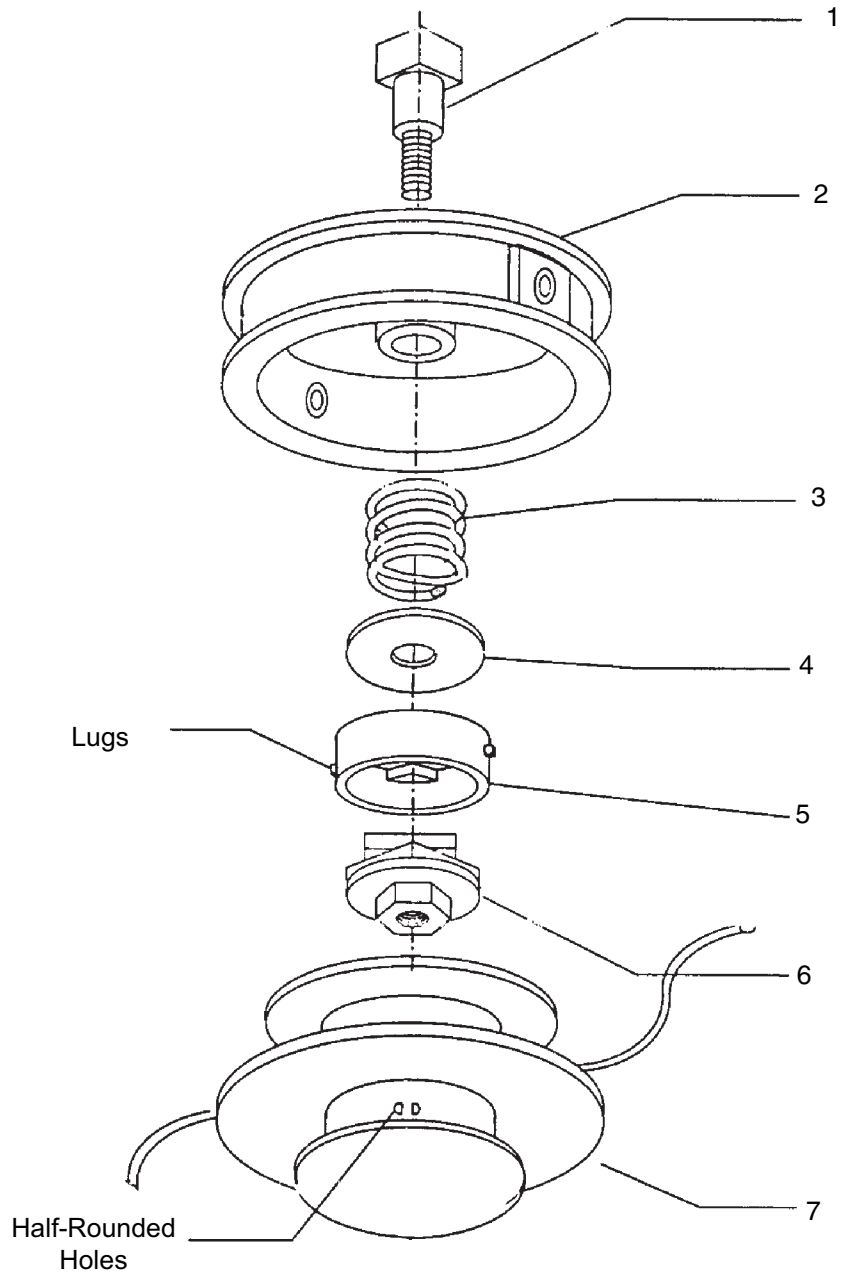

8 ILLUSTRATED PARTS LIST
MC3020SB

ENGINE

REF #	PART #	DESCRIPTION	Q'TY.	NOTES
40	268263	Fan Cover	1	
41	268389	Cover	1	
42	268390	Tapping Screw	1	4x14
43	269656	Rotor/Fan	1	
44	269713	Ignition Coil Ass'y	1	Incl.45-47
45	269714	Plug Boot	1	
46	269715	Connector	1	
47	269716	Insulator	1	
48	261076	Woodruff Key	1	
49	261417	Nut,Rotor	1	M8
50	268380	Spacer	2	
51	261256	Cap Screw	2	M4x25
52	261200	Spark Plug	1	NGK BPM6Y
53	269722	Lead	1	
54	268044	Lead	1	
55	261202	Grommet	1	
56	268036	Grommet	1	
57	264588	Clamp	1	
58	268161	Recoil Starter Ass'y	1	Incl.59-68
59	268163	Recoil Ass'y	1	Incl.60-67
60	267214	Spiral Spring	1	
61	268050	Pulley	1	
62	267215	Collar	1	
63	267216	Swing Arm	1	
64	267213	Screw	1	
65	268202	Rope Ass'y	1	Incl.66,67
66	268201	Starter Rope	1	
67	267219	Starter Grip	1	
68	267098	Starter Pulley	1	
69	265726	Cap Screw	4	M4x16
70	280135	Label	1	
71	280531	Cylinder & Piston Kit	1	Incl. 1,2,28-32
72	850768	Short Block	1	Incl. 1,2,3 22-33
73	636697	Gasket Kit	1	Incl. 2,5,16 & 269762

5" TAP CUTTING HEAD

REF #	PART #	DESCRIPTION	Q'TY.	NOTES
1	840570	Shaft Bolt	1	
2	840571	Housing W/Eyelets	1	
3	840406	Spring	1	
4	840573	Washer	1	
5	840574	Outer Drive	1	
6	840575	Inner Cam	1	
7	840576	Spool W/Line	1	