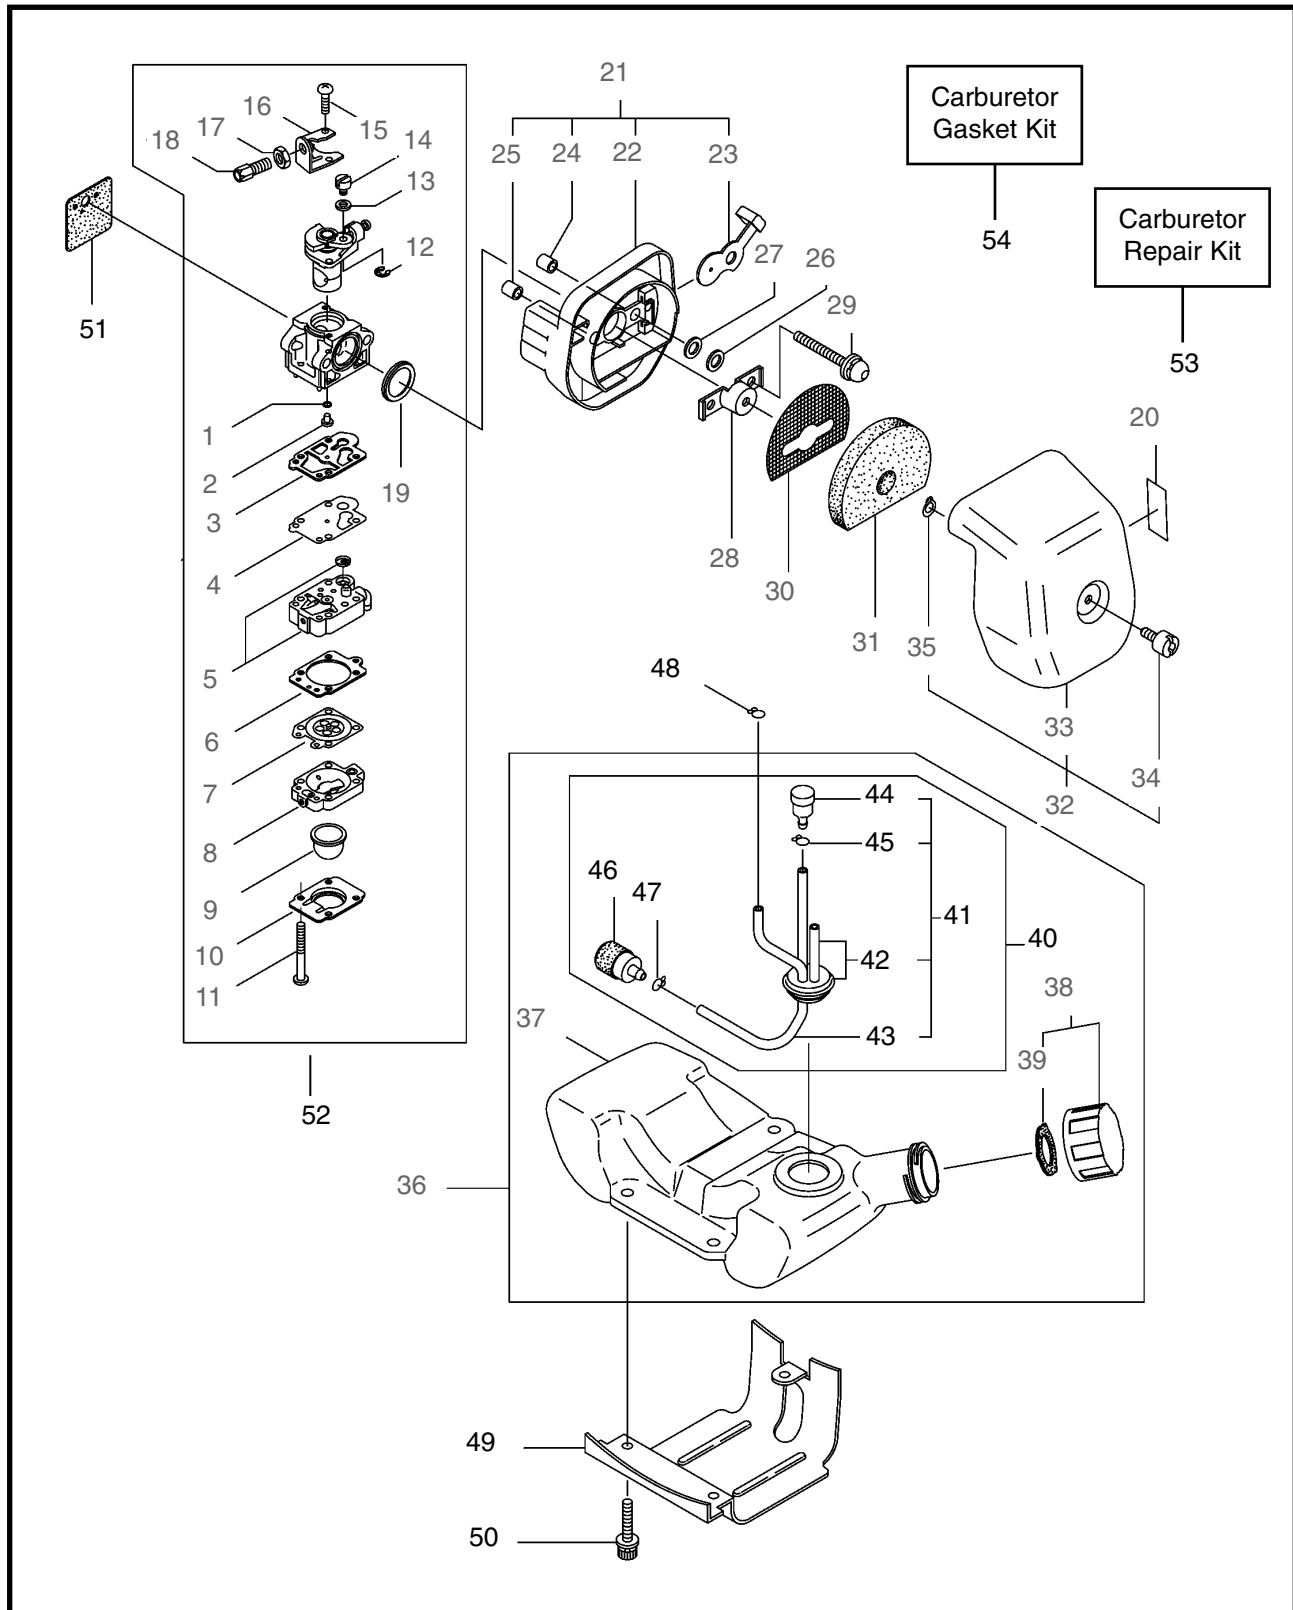

CARBURETOR AND FUEL TANK

REF #	PART #	DESCRIPTION	Q'TY.	NOTES
40	268062	Fuel Pipe Pick-up Ass'y	1	Incl.41-47
41	268185	Fuel Pipe Ass'y	1	Incl.42-45
42	268497	Fuel Pipe & Grommet	1	
43	262649	Fuel Pipe	1	
44	261590	Breather	1	
45	261117	Clip	1	
46	264653	Filter Ass'y	1	
47	261117	Clip	1	
48	261117	Clip	1	
49	268260	Stand	1	
50	261246	Cap Screw	3	M5x25
51	269762	Gasket	1	
52	268994	Carburetor Assy (WYS-324)	1	Incl. 1-19
53	840859	Carburetor Repair Kit	1	
54	840860	Carburetor Gasket Kit