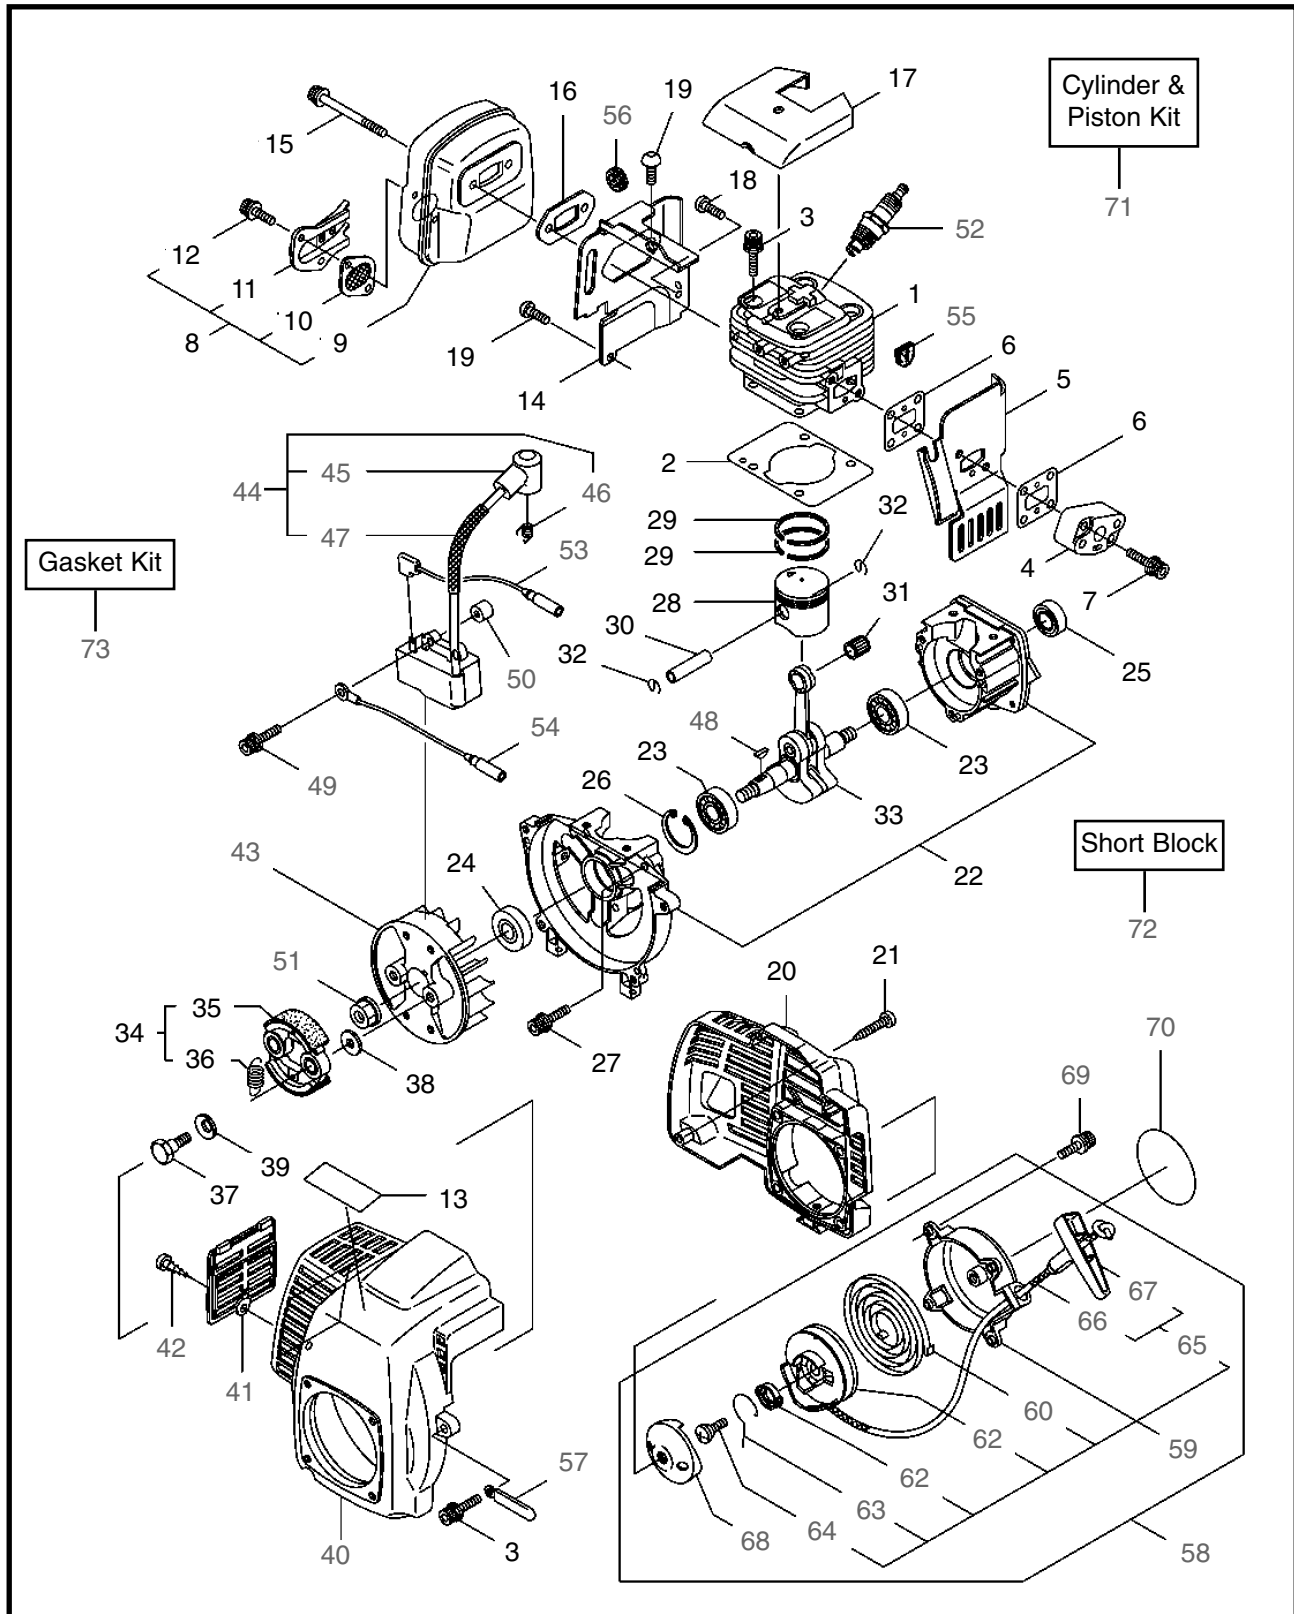

6 ILLUSTRATED PARTS LIST
MC3020SB

ENGINE

Ref #	Part #	Description	Q'ty.	Notes
1	268687	Cylinder	1	New gasket required
2	268231	Gasket	1	
3	261250	Cap Screw	8	M5x20
4	266317	Insulator	1	
5	268233	Air Duct	1	
6	261171	Gasket	2	
7	268563	Cap Screw	2	M5x25
8	268996	Muffler Ass'y	1	Incl.9-12
9	269651	Muffler	1	
10	267056	Spark Arrester	1	
11	267053	Tail	1	
12	265107	Cap Screw	2	M4x10
13	280288	Label	1	
14	268235	Plate	1	
15	266402	Cap Screw	2	M5x55
16	268019	Gasket	1	
17	268468	Protector	1	
18	265107	Cap Screw	1	M4x10
19	268195	Cap Screw	2	M5x10
20	268238	Cylinder Cover	1	
21	266000	Tapping Screw	2	
22	268241	Crankcase	1	
23	261491	Bearing	2	#6001C3
24	262198	Oil Seal	1	
25	261386	Oil Seal	1	
26	055185	Snap Ring	1	
27	261612	Cap Screw	3	M5x30
28	268782	Piston	1	
29	265067	Piston Ring	2	
30	265068	Piston Pin	1	
31	265225	Bearing,Needle	1	
32	261393	Clip,Piston Pin	2	
33	265141	Crankshaft/Conn.Rod Ass'y	1	
34	268439	Clutch Ass'y	1	Incl.35-39
35	267342	Clutch Shoe	2	
36	267345	Spring,Clutch	1	
37	264505	Bolt	2	
38	261189	Washer	2	
39	261777	Wave Washer	2