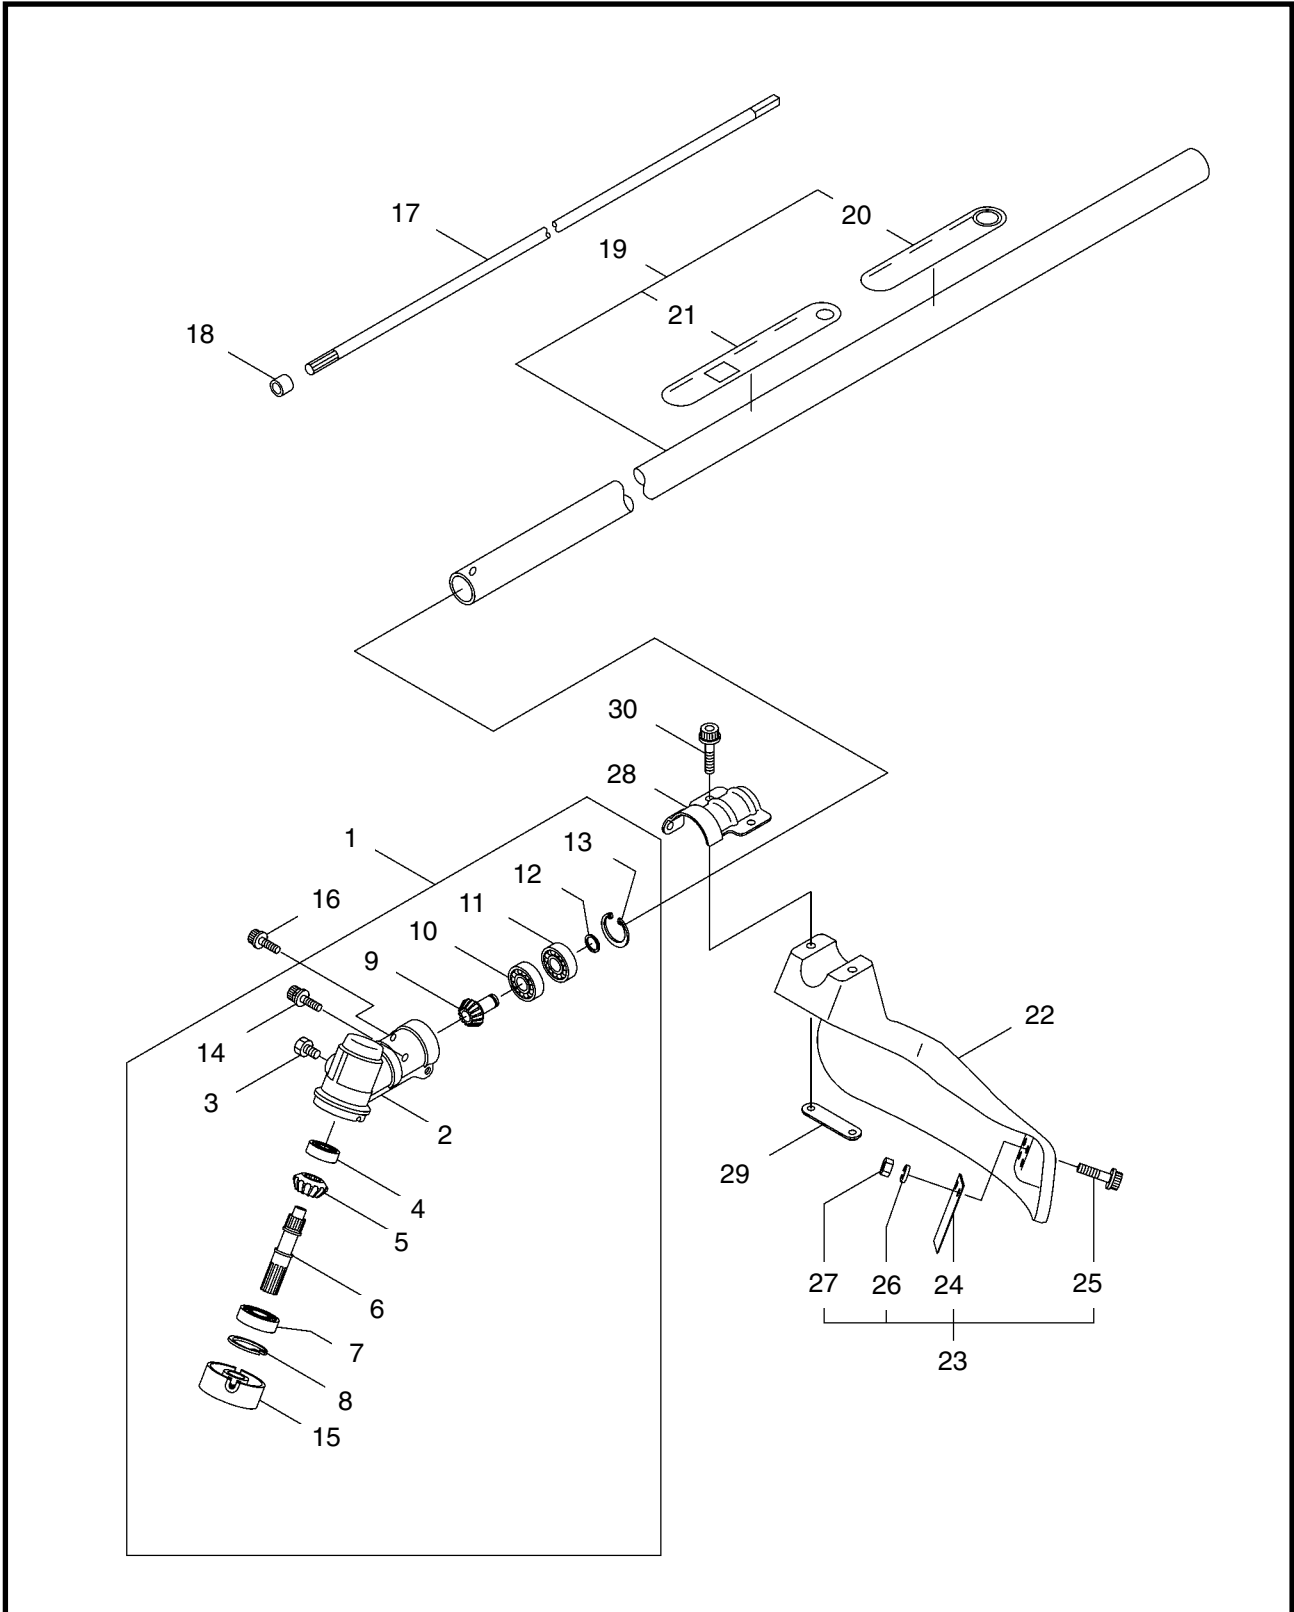

REF #	PART #	DESCRIPTION	Q'TY.	NOTES
1	219469	Clutch Case Ass'y	1	Incl.2-8
2	218879	Bearing Case	1	
3	261743	Bearing	2	#6000ZZ
4	054676	Snap Ring	1	#26
5	214162	Buffer	1	
6	214163	Washer	1	
7	218880	Driveshaft Tube Adapter	1	
8	092033	Screw	4	M5x15
9	261246	Cap Screw	1	M5x25
10	219083	Clutch Drum	1	
11	219084	Driveshaft	1	
12	211464	Upper Adapt	1	
13	215276	Lower Adapt	1	
14	219085	Driveshaft Tube	1	
15	215532	Shaft Grip	1	
16	221465	Throttle Trigger	1	
17	214083	Outer Guide	1	
18	054691	Hanging Bracket Ass'y	1	Incl.19
19	089738	Bolt	1	M5x15
20	215601	Loop Handle Ass'y	1	Incl.21-24
21	214982	Loop Handle	1	
22	213171	Packing	1	
23	215608	Cap Screw	4	M5x30x16
24	089846	Nut	4	M5
25	213444	Throttle Cable	1	
26	213548	Plastic Tube	1	
27	219490	Shaft Coupler Ass'y	1	Incl.28
28	217171	Plunger Ass'y	1	
29	215351	Cap Screw	1	M5x25
30	089846	Nut	1	M5
31	219087	Cap Screw	1	M5x10
32	219088	Clamping Knob Ass'y	1	
33	550131	Washer	1	M8
34	089976	Bolt	1	M8x45
35	261250	Cap Screw	4	M5x20
36	226282	Label	1	MC3020
37	220533	Hanging Strap Ass'y	1	

4 ILLUSTRATED PARTS LIST
MC3020SB

GEAR CASE

REF #	PART #	DESCRIPTION	Q'TY.	NOTES
1	225959	Gearcase Ass'y	1	Incl.2-16
2	225960	Gearcase	1	
3	089884	Bolt	1	M8x10
4	210554	Bearing	1	#608
5	225806	Gear	1	
6	215762	Blade Shaft	1	
7	212999	Bearing	1	#6001 2RK
8	055185	Snap Ring	1	
9	225808	Pinion Gear	1	
10	210560	Bearing	1	#609
11	217042	Bearing	1	#609Z
12	140269	Snap Ring	1	
13	140270	Snap Ring	1	
14	261246	Cap Screw	1	M5x25
15	222890	Boss Adapter	1	
16	261233	Cap Screw	1	M5x12
17	216090	Driveshaft	1	
18	216079	Stopper	1	
19	220086	Driveshaft Tube Ass'y	1	Incl.20,21
20	221501	Label	1	Warning
21	221502	Label	1	Caution
22	225961	Safety Cover	1	
23	226062	String Cutter Ass'y	1	Incl.24-27
24	222900	String Cutter	1	
25	261233	Cap Screw	2	M5x12
26	089901	Spring Washer	2	M5
27	089846	Nut	2	M5
28	225962	Bracket	1	
29	225963	Threaded Bracket	1	
30	261612	Cap Screw	2	M5x30