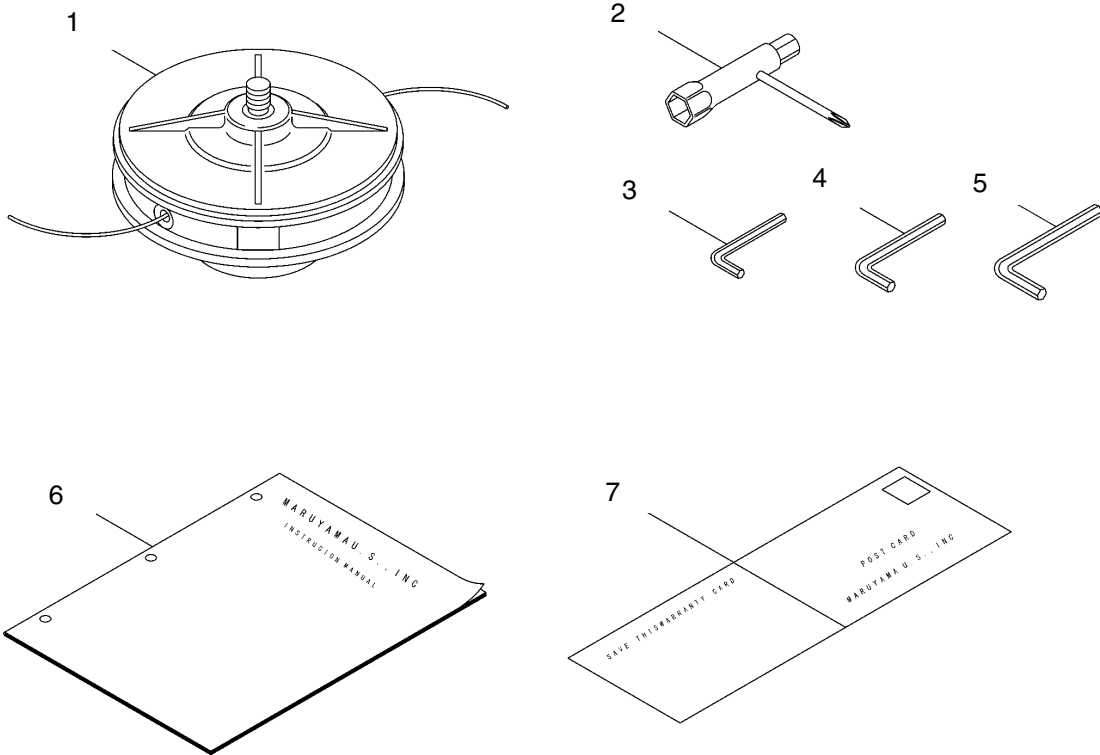

ACCESSORIES

REF #	PART #	DESCRIPTION	Q'TY.	NOTES
1	840568	Semi-Auto Head (L)	1	
2	210418	Box Spanner	1	13x19x(+)
3	219431	Wrench	1	3mm
4	219432	Wrench	1	4mm
5	219433	Wrench	1	5mm
6	226274	Instruction Manual	1	
7	216007	Warranty Card	1