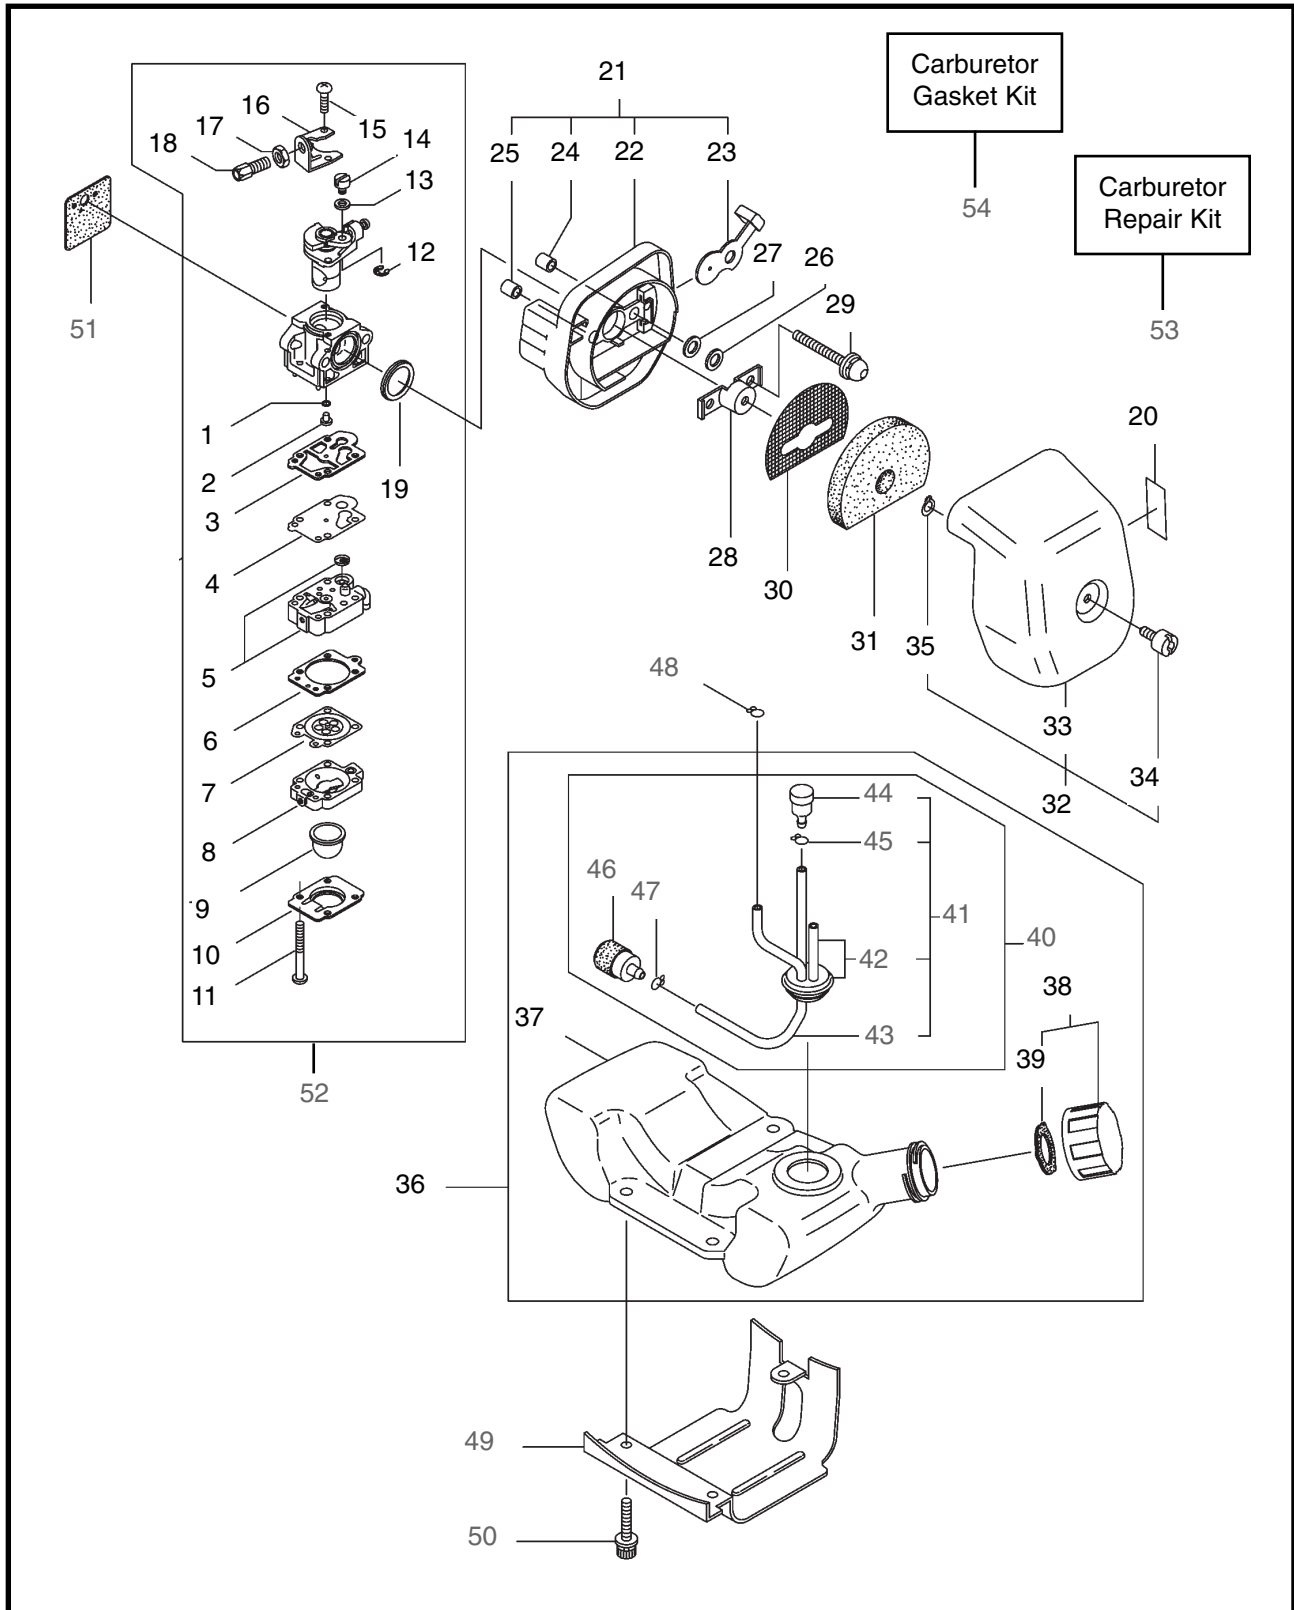

CARBURETOR AND FUEL TANK

REF #	PART #	DESCRIPTION	Q'TY.	NOTES
1	261871	O-Ring	1	
2	269765	Main Jet	1	
3	262995	Gasket	1	
4	262994	Diaphragm,Fuel Pump	1	
5	263739	Pump Body	1	
6	262993	Gasket	1	
7	268501	Diaphragm,Meterring	1	
8	262991	Purge Body	1	
9	261874	Primer Bulb	1	
10	262992	Cover Plate	1	
11	262996	Screw	4	
12	261876	E-Ring	1	
13	264678	Washer	1	
14	261658	Swivel	1	
15	260607	Screw	2	
16	264677	Bracket	1	
17	261878	Nut	1	
18	263994	Adapter	1	
19	261657	Packing	1	
20	261352	Label	1	Choke
21	268055	Air Filter Case Ass'y	1	Incl.22-25
22	268056	Air Filter Case	1	
23	268057	Valve	1	
24	268412	Sleeve	1	
25	268157	Sleeve	1	
26	263345	Packing	1	
27	263942	Washer	1	
28	263815	Stay	1	
29	264016	Cap Screw	2	M5x60
30	265026	Screen	1	
31	265027	Foam Element	1	
32	268058	Air Filter Cover Ass'y	1	Incl.33-35
33	268059	Air Filter Cover	1	
34	265742	Knob	1	
35	261734	Snap Ring	1	
36	269721	Fuel Tank Ass'y	1	Incl.37-47
37	269724	Fuel Tank	1	
38	264784	Fuel Tank Cap Ass'y	1	Incl.39
39	261105	Gasket	1