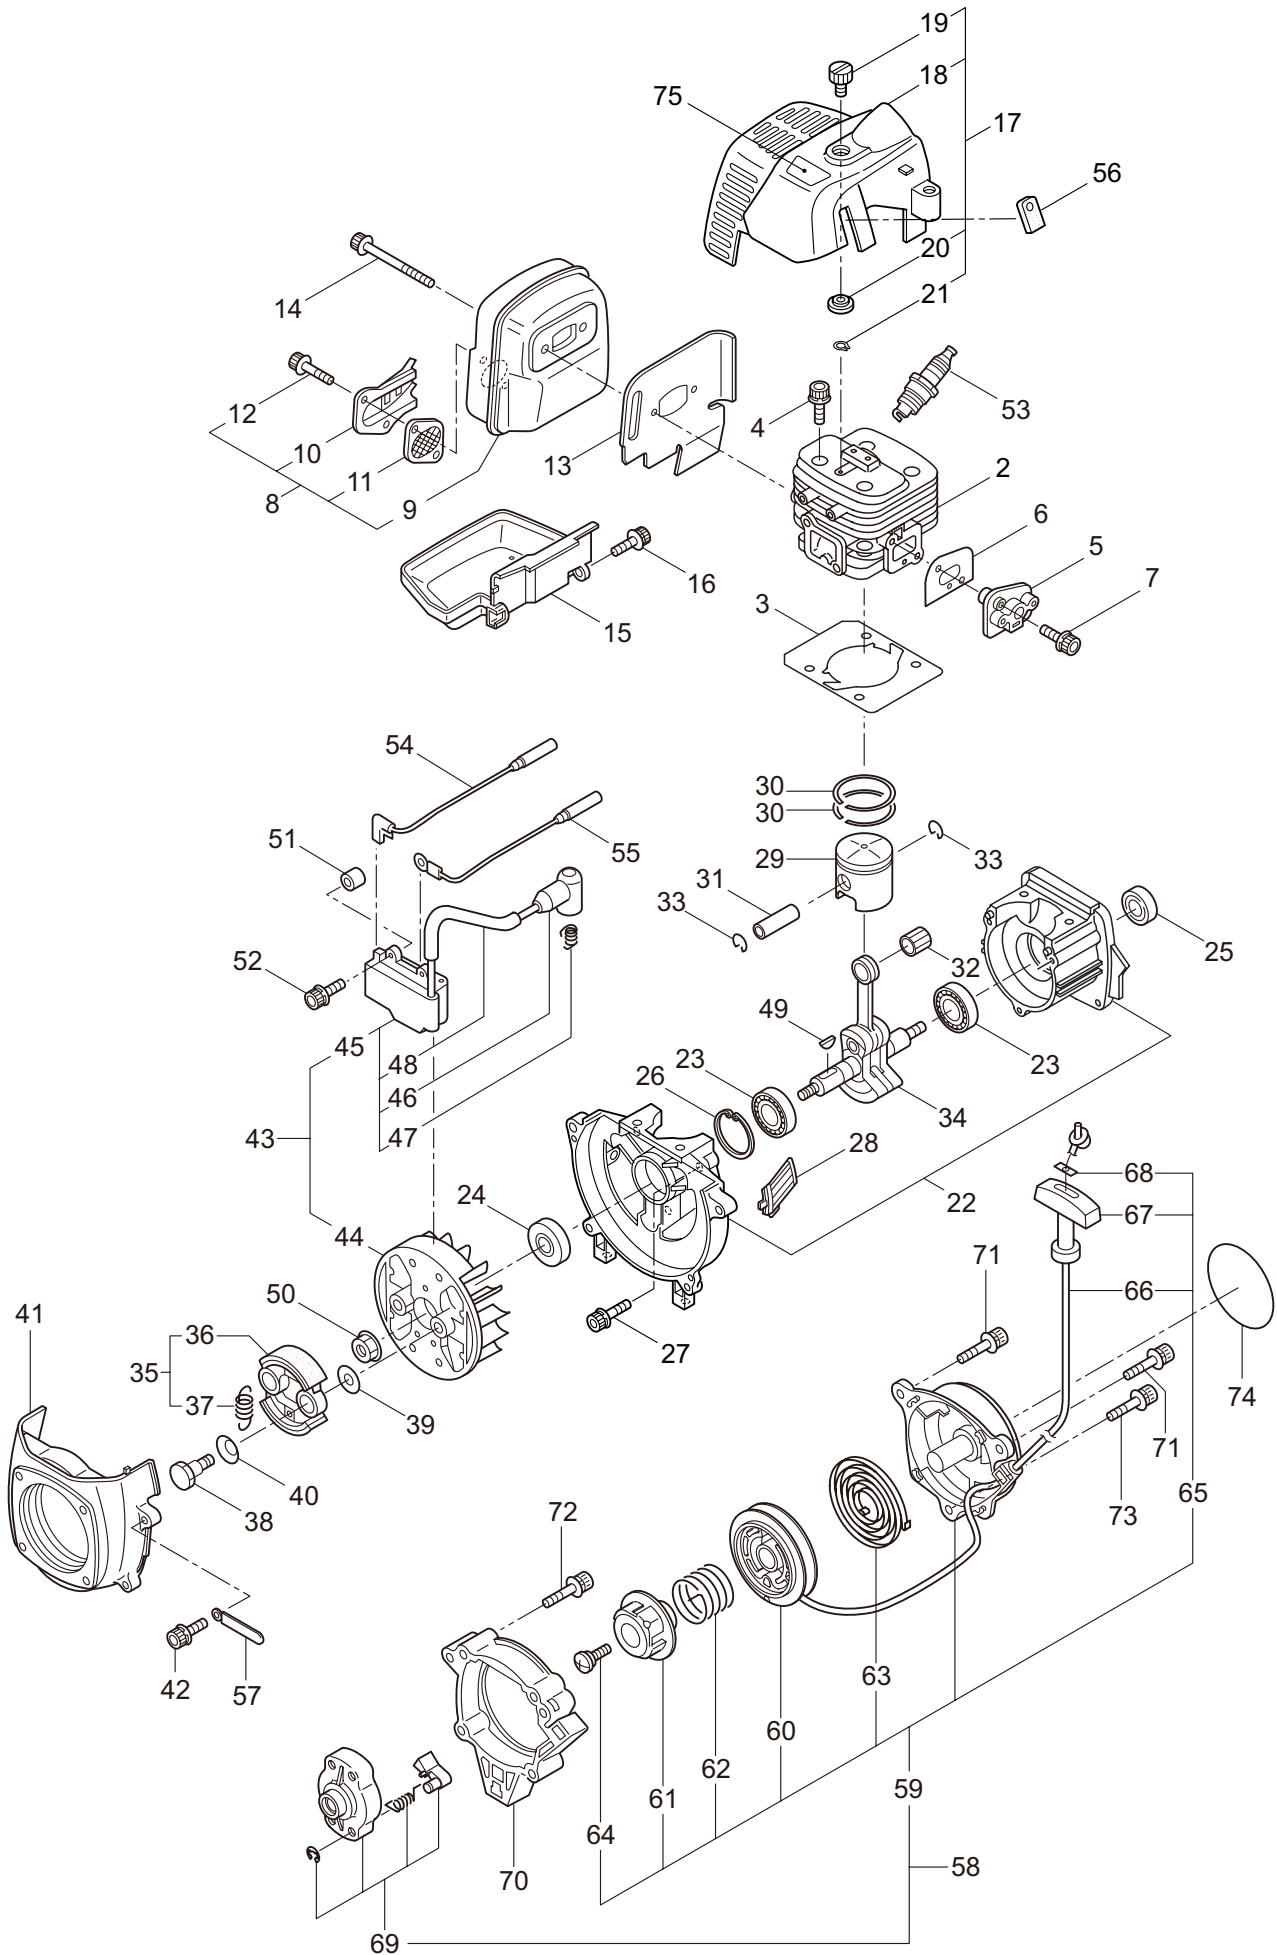

3. M30QC ENGINE

Ref. No.	Part No.	Part Name	Q'ty	Remarks
3-46	269714	Plug Boot	1	
3-47	269715	Connector	1	
3-48	281756	Insulator	1	
3-49	261076	Woodruff Key	1	3x10
3-50	261417	Nut,Rotor	1	M8
3-51	280381	Spacer	2	
3-52	261256	Cap Screw	2	M4x25
3-53	285982	Spark Plug	1	NGK BPM8Y
3-54	269722	Lead	1	
3-55	268044	Lead	1	
3-56	269189	Grommet	1	
3-57	264588	Clamp	1	
3-58	283476	Recoil Starter Ass'y	1	Incl.59-69
3-59	283477	Recoil Ass'y	1	Incl.60-68
3-60	283504	Reel	1	
3-61	283505	Cam Plate	1	
3-62	283506	Spring	1	
3-63	261721	Spiral Spring	1	
3-64	267213	Screw	1	
3-65	283578	Stater Rope Ass'y	1	Incl.66-68
3-66	283579	Stater Rope	1	
3-67	261725	Starter Grip	1	
3-68	283511	Rope Stopper	1	
3-69	283575	Starter Pawl Ass'y	1	
3-70	284698	Adapter Ass'y	1	
3-71	283391	Cap Screw	2	M4x20
3-72	265726	Cap Screw	4	M4x16
3-73	282096	Cap Screw	1	M4x16WSW
3-74	275937	Label	1	M30QC
3-75	275938	Label	1	M30QC MARUYAMA