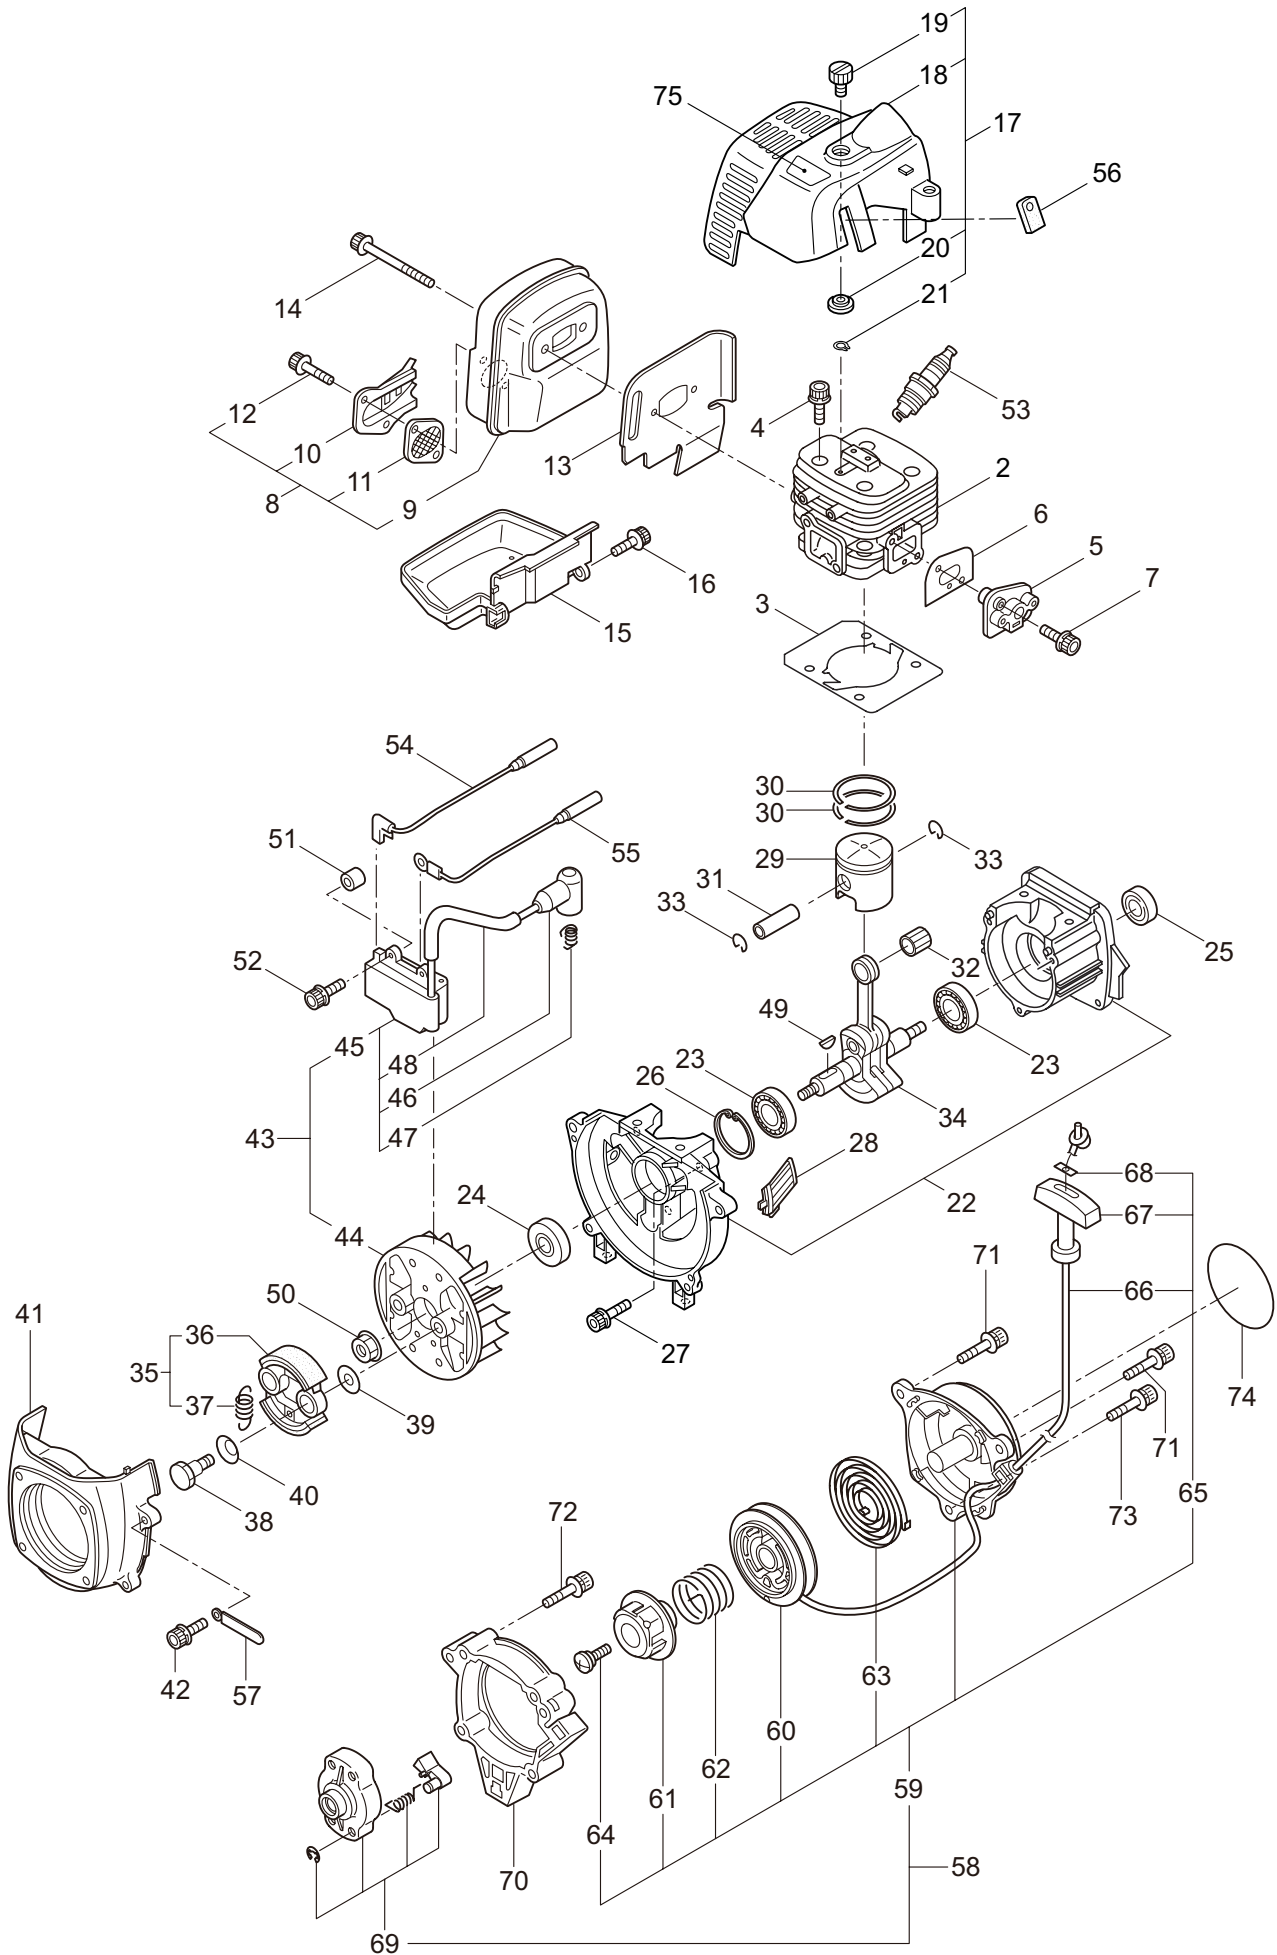

3. M30QC ENGINE

Ref. No.	Part No.	Part Name	Q'ty	Remarks
3-1	859804	Engine	1	CE300/90
3-2	286791	Cylinder	1	
3-3	286846	Gasket	1	
3-4	261250	Cap Screw	4	M5x20
3-5	269144	Insulator	1	New gasket required
3-6	267049	Gasket	1	
3-7	265924	Cap Screw	2	M5x25
3-8	283007	Muffler Ass'y	1	Incl.9-12
3-9	283003	Muffler Comp	1	
3-10	268171	Muffler Tail	1	
3-11	267056	Spark Arrester	1	
3-12	265107	Cap Screw	2	M4x10
3-13	281440	Gasket	1	
3-14	266402	Cap Screw	2	M5x55
3-15	281435	Under Cover	1	
3-16	267191	Cap Screw	1	M5x16
3-17	281742	Top Cover Ass'y	1	Incl.18-21
3-18	281434	Top Cover	1	
3-19	261018	Knob	1	
3-20	261020	Spacer	1	
3-21	261734	Snap Ring	1	#5
3-22	286851	Crankcase	1	
3-23	280488	Bearing	2	PPL 6001
3-24	261492	Oil Seal	1	ISCD12287
3-25	261386	Oil Seal	1	ISCD12227
3-26	055185	Snap Ring	1	#28
3-27	261612	Cap Screw	3	M5x30
3-28	281442	Screen	1	
3-29	283380	Piston	1	
3-30	265067	Piston Ring	2	(2)Required
3-31	265068	Piston Pin	1	
3-32	265225	Bearing,Needle	1	
3-33	261393	Clip,Piston Pin	2	
3-34	265141	Crankshaft/Conn.Rod Ass'y	1	
3-35	267327	Clutch Ass'y	1	Incl.36,37
3-36	267342	Clutch Shoe	2	(2)required
3-37	267345	Spring,Clutch	1	
3-38	264505	Bolt	2	
3-39	261189	Washer	2	6x16.5x1.2
3-40	261777	Wave Washer	2	
3-41	281433	Fan Cover	1	
3-42	261250	Cap Screw	4	M5x20
3-43	287898	Magneto Ass'y	1	Incl.44-48
3-44	287902	Rotor/Fan	1	
3-45	281746	Ignition Coil Ass'y	1	Incl.46-48