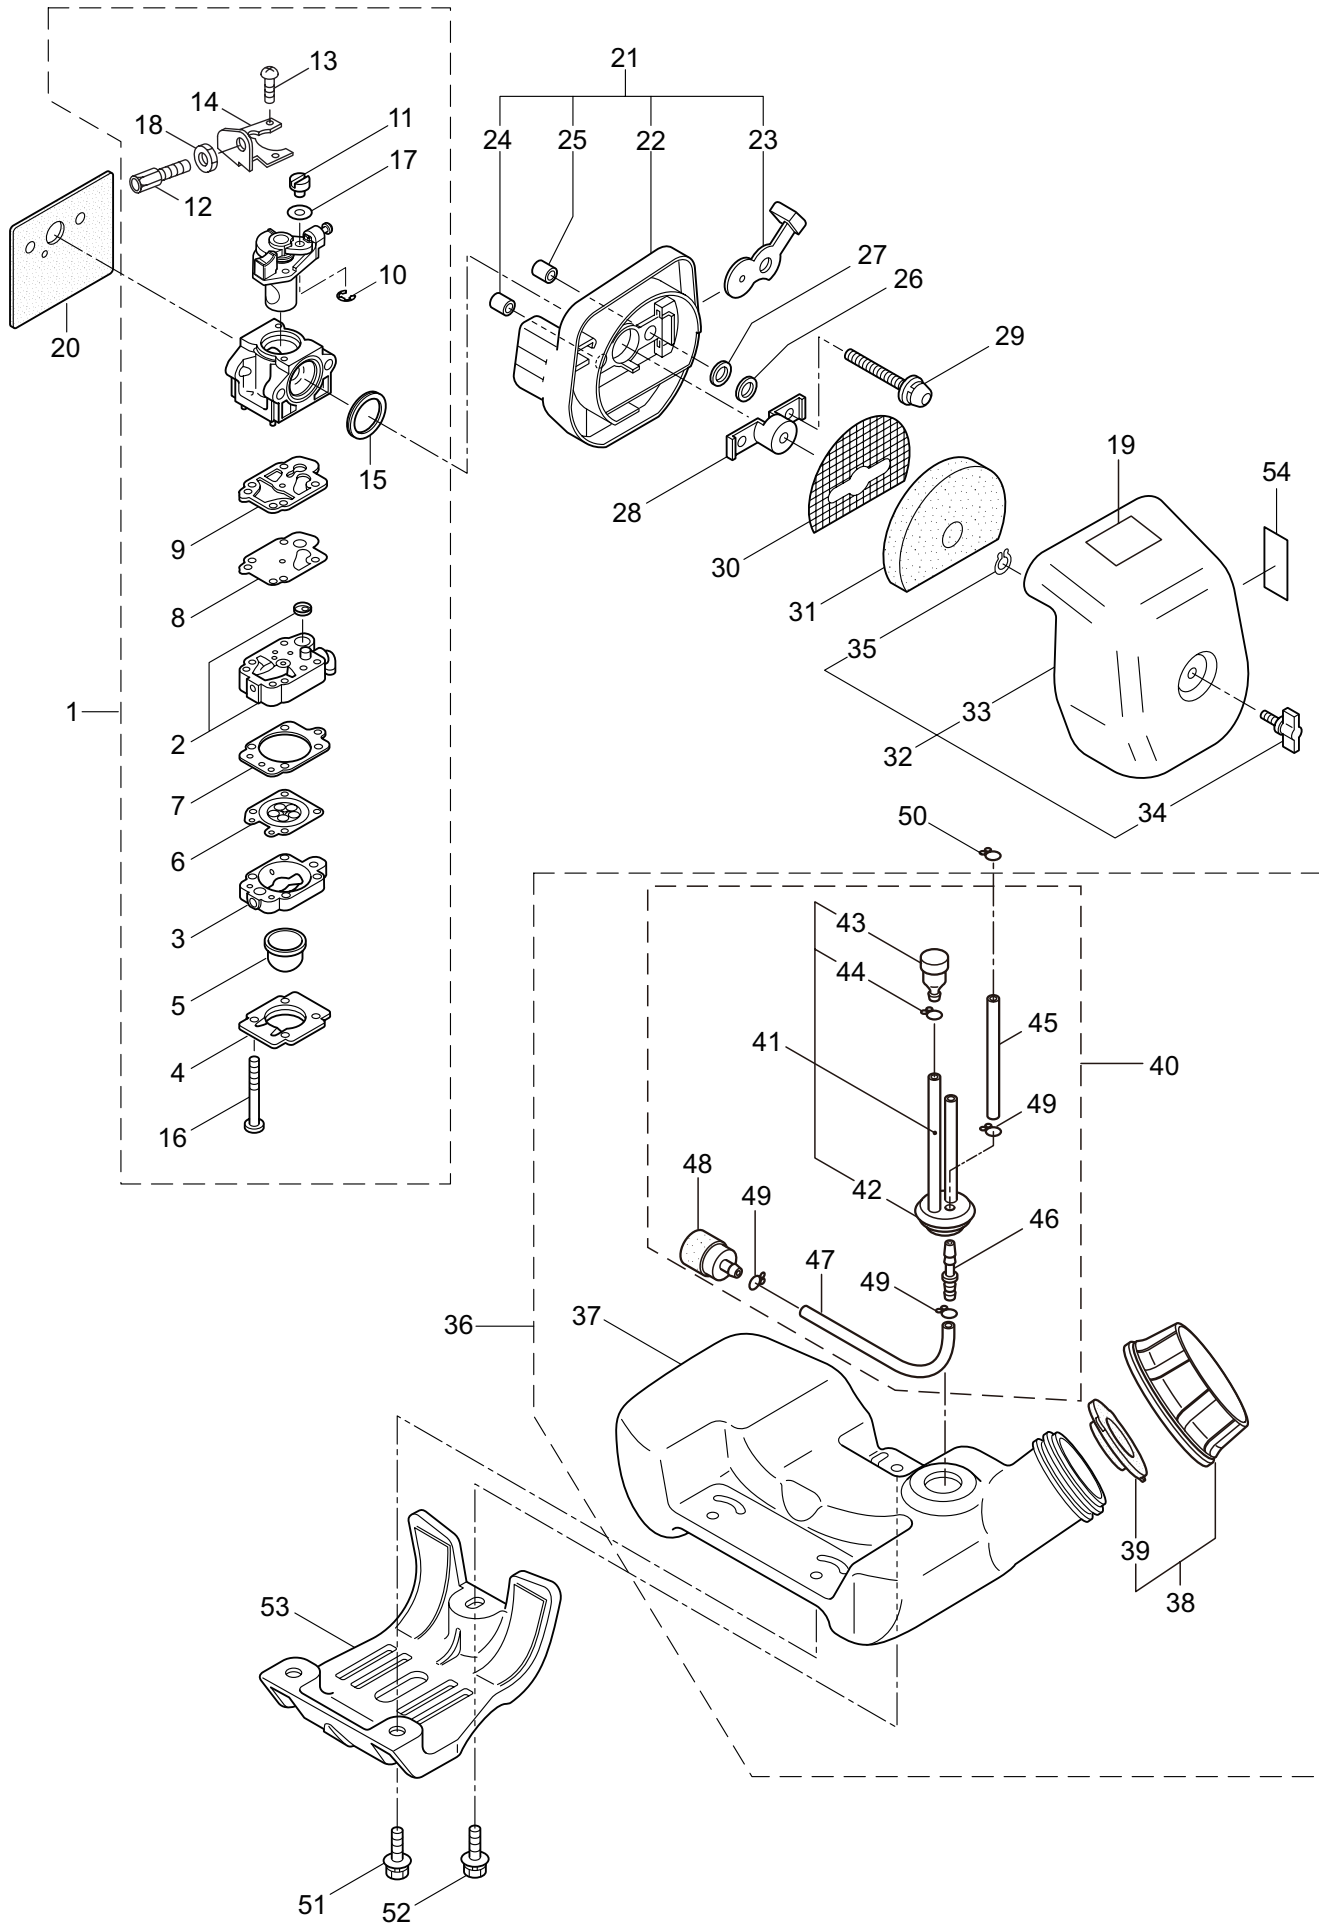

4. M30QC
CARBURETOR, FUEL TANK

Ref. No.	Part No.	Part Name	Q'ty	Remarks
4-1	282542	Carburetor Ass'y	1	Incl.2-18 New gasket required
4-2	264155	Pump Body	1	
4-3	262991	Purge Body	1	
4-4	262992	Cover Plate	1	
4-5	261874	Primer Bulb	1	
4-6	283905	Diaphragm, Meterring	1	
4-7	262993	Gasket	1	
4-8	262994	Diaphragm,Fuel Pump	1	
4-9	282576	Gasket	1	
4-10	261876	E-Ring	1	
4-11	261658	Swivel	1	
4-12	263994	Adapter	1	
4-13	261875	Screw	2	
4-14	264677	Bracket	1	
4-15	261657	Packing	1	
4-16	262996	Screw	4	
4-17	264678	Washer	1	
4-18	261878	Nut	1	
4-19	285188	Label	1	
4-20	269762	Gasket	1	
4-21	268055	Air Filter Case Ass'y	1	Incl.22-25
4-22	268056	Air Filter Case	1	
4-23	268057	Valve	1	
4-24	268157	Sleeve	1	5.5x7.1x6L
4-25	268412	Sleeve	1	5.5x7.1x6.4L
4-26	263345	Packing	1	7.2x11xt1.3
4-27	263942	Washer	1	7.2x12xt0.15
4-28	263815	Stay	1	
4-29	264016	Cap Screw	2	M5x60
4-30	265026	Screen	1	
4-31	265027	Foam Element	1	
4-32	268058	Air Filter Cover Ass'y	1	Incl.33-35
4-33	268059	Air Filter Cover	1	
4-34	281438	Knob	1	
4-35	261734	Snap Ring	1	#5
4-36	289034	Fuel Tank Ass'y	1	Incl.37-49
4-37	284820	Fuel Tank	1	
4-38	289043	Fuel Tank Cap Ass'y	1	Incl.39
4-39	287058	Gasket	1	
4-40	289035	Fuel Pipe Pick-up Ass'y	1	Incl.41-49
4-41	289036	Fuel Pipe Ass'y	1	Incl.42-44
4-42	268065	Grommet	1	
4-43	261590	Breather	1	
4-44	261117	Clip	1	
4-45	289028	Pipe A	1	3x5x53L