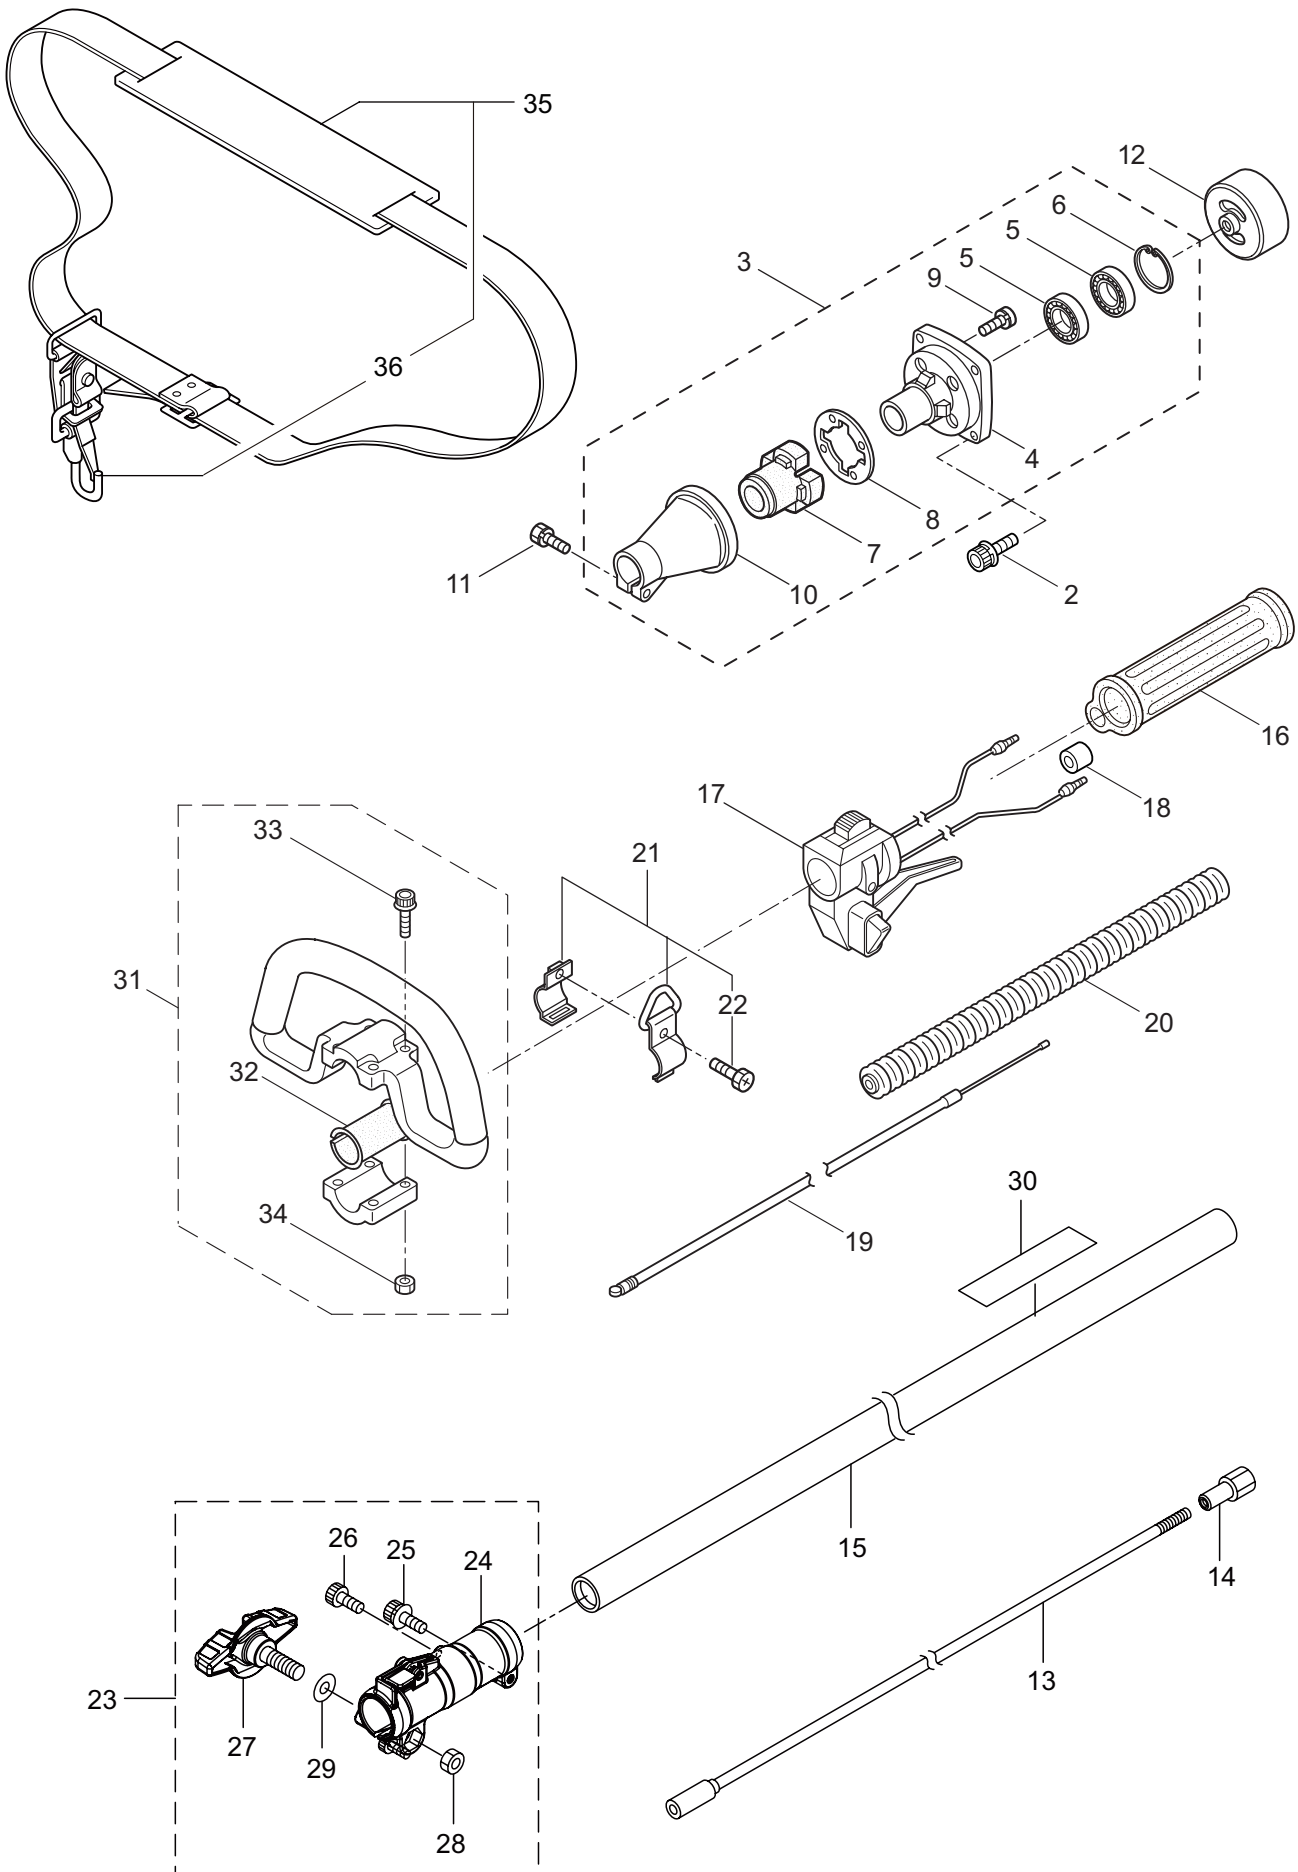

PARTS LIST

M30QC

CONTENTS

1. MAIN BODY	1 ~ 2
2. ACCESSORIES	3 ~ 4
3. ENGINE	5 ~ 8
4. CARBURETOR, FUEL TANK	9 ~ 12

2015. 11.

MARUYAMA

P/N 524197

1. M30QC
MAIN BODY

Ref. No.	Part No.	Part Name	Q'ty	Remarks
1-1	364530	M30QC	1	
1-2	261250	Cap Screw	4	M5x20
1-3	215512	Clutch Case Ass'y	1	Incl.4-10
1-4	214592	Bearing Case	1	
1-5	214161	Bearing	2	#6000ZZ
1-6	054676	Snap Ring	1	#26
1-7	214162	Buffer	1	
1-8	214163	Washer	1	
1-9	092033	Screw	4	M5x15
1-10	214593	Driveshaft Tube Adapter	1	
1-11	261246	Cap Screw	1	M5x25
1-12	054677	Clutch Drum	1	
1-13	236836	Driveshaft Ass'y	1	
1-14	211464	Upper Adapt	1	
1-15	236837	Driveshaft Tube	1	
1-16	215532	Shaft Grip	1	
1-17	221465	Throttle Trigger	1	
1-18	214083	Outer Guide	1	
1-19	213444	Throttle Cable	1	340L
1-20	213548	Plastic Tube	1	#10x200L
1-21	054691	Hanging Bracket Ass'y	1	Incl.22
1-22	089738	Bolt	1	M5x15
1-23	237165	Joint Pipe Ass'y	1	Incl.24-29
1-24	237166	Joint Pipe	1	
1-25	261246	Cap Screw	1	M5x25
1-26	231871	Bolt	1	M5x12
1-27	236962	Knob	1	M8x26
1-28	126990	Nut	1	M8
1-29	550131	Washer	1	M8
1-30	237780	Label	1	M30QC
1-31	215601	Loop Handle Ass'y	1	Incl.32-34
1-32	213171	Packing	1	
1-33	215608	Cap Screw	4	M5x30x16
1-34	081027	Nut	4	M5
1-35	220533	Hanging Strap Ass'y	1	Incl.36
1-36	231657	Hook	1	

2. M30QC
ACCESSORIES

Ref. No.	Part No.	Part Name	Q'ty	Remarks
2-1	210418	Box Spanner	1	13x19x(+)
2-2	219431	Wrench	1	3mm
2-3	219432	Wrench	1	4mm
2-4	219433	Wrench	1	5mm
2-5	237775	Instruction Manual	1	M27QC/30QC