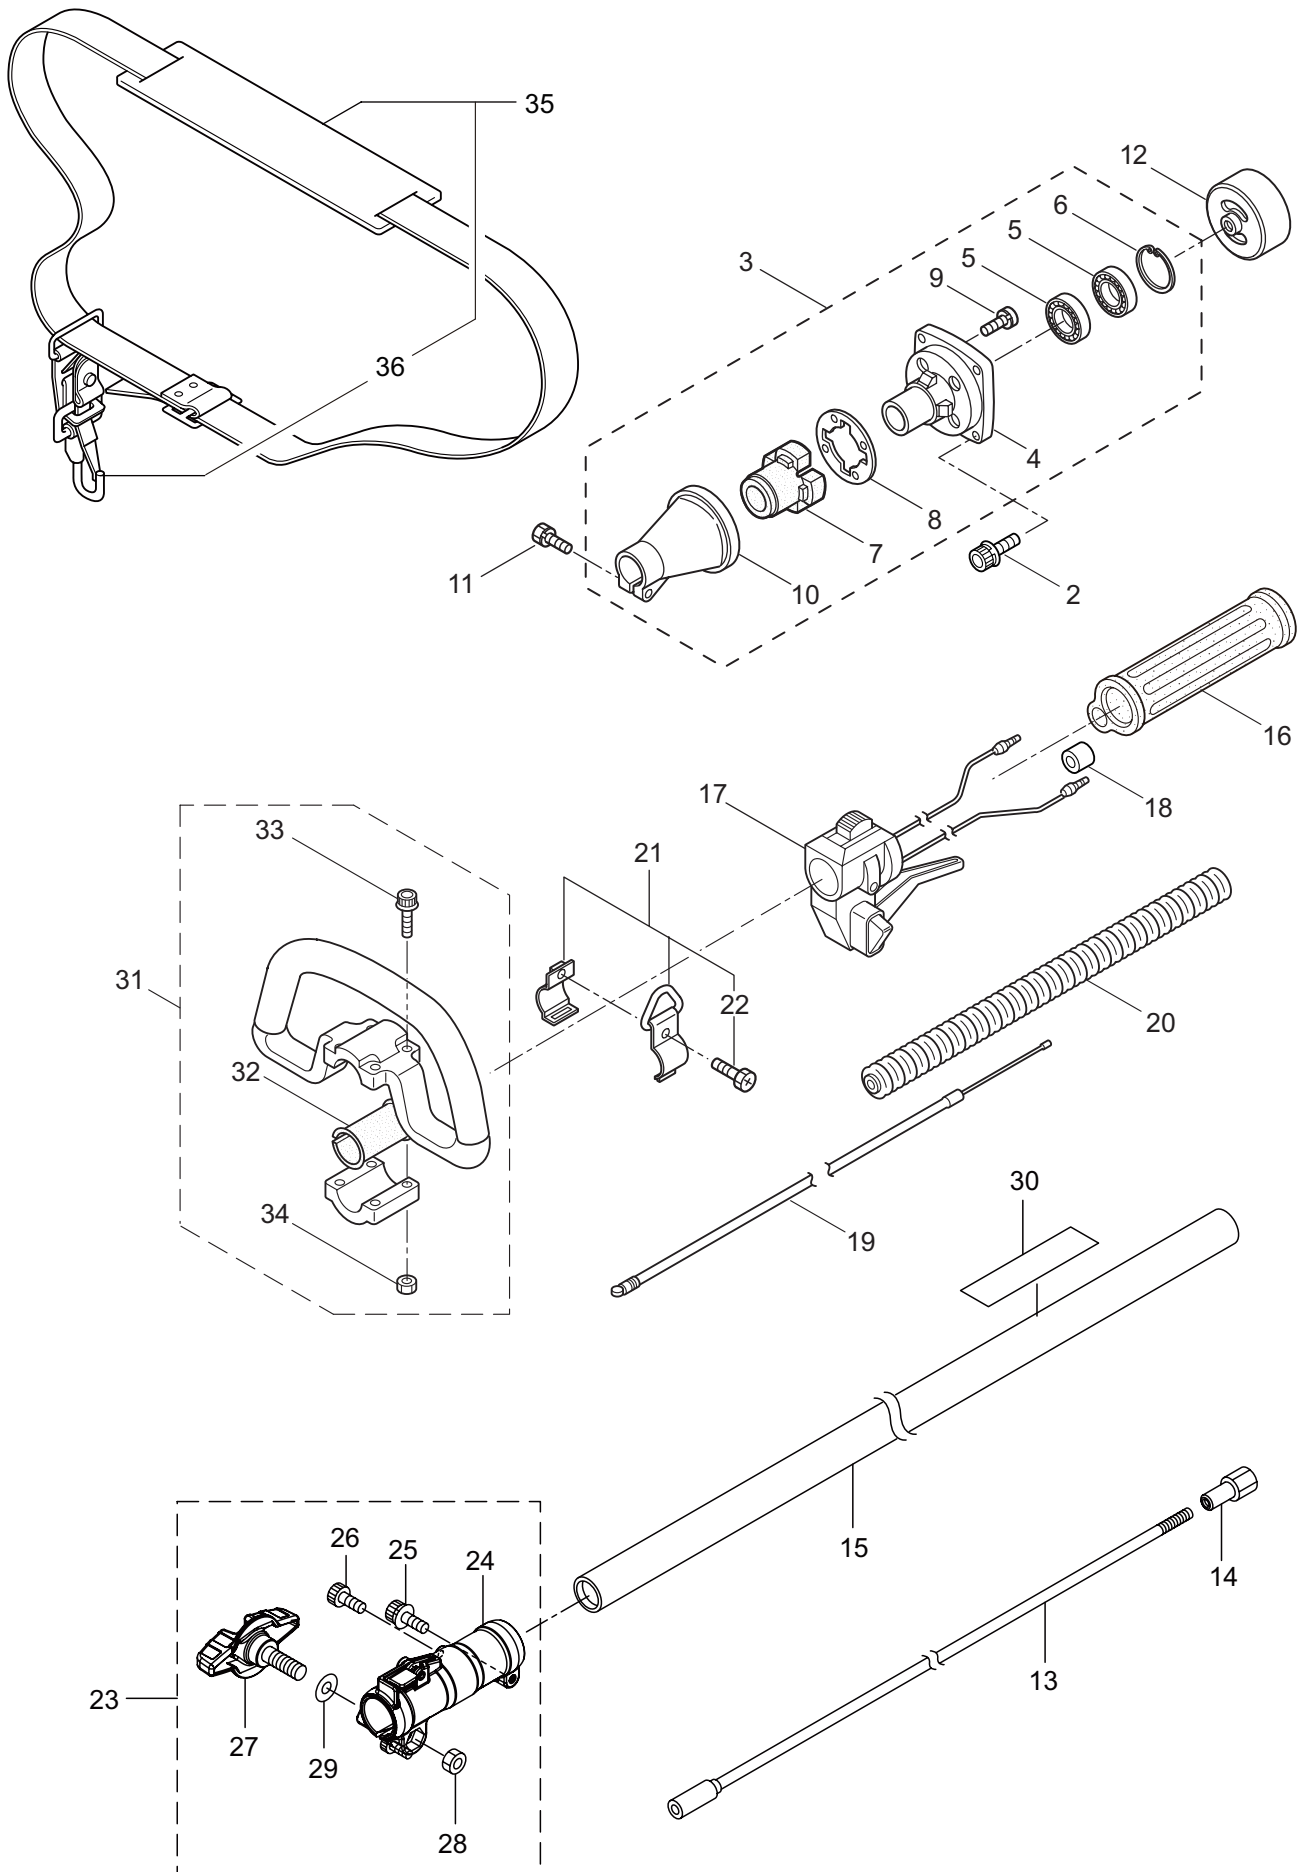

## CONTENTS

1. MAIN BODY .....	1 ~ 2
2. ACCESSORIES .....	3 ~ 4
3. ENGINE .....	5 ~ 8
4. CARBURETOR, FUEL TANK .....	9 ~ 12

2015. 11.

**MARUYAMA**

P/N 524196

1. M27QC  
MAIN BODY

Ref. No.	Part No.	Part Name	Q'ty	Remarks
1-1	364529	M27QC	1	
1-2	261250	Cap Screw	4	M5x20
1-3	215512	Clutch Case Ass'y	1	Incl.4-10
1-4	214592	Bearing Case	1	
1-5	214161	Bearing	2	#6000ZZ
1-6	054676	Snap Ring	1	#26
1-7	214162	Buffer	1	
1-8	214163	Washer	1	
1-9	092033	Screw	4	M5x15
1-10	214593	Driveshaft Tube Adapter	1	
1-11	261246	Cap Screw	1	M5x25
1-12	054677	Clutch Drum	1	
1-13	236836	Driveshaft Ass'y	1	
1-14	211464	Upper Adapt	1	
1-15	236837	Driveshaft Tube	1	
1-16	215532	Shaft Grip	1	
1-17	221465	Throttle Trigger	1	
1-18	214083	Outer Guide	1	
1-19	213444	Throttle Cable	1	340L
1-20	213548	Plastic Tube	1	#10x200L
1-21	054691	Hanging Bracket Ass'y	1	Incl.22
1-22	089738	Bolt	1	M5x15
1-23	237165	Joint Pipe Ass'y	1	Incl.24-29
1-24	237166	Joint Pipe	1	
1-25	261246	Cap Screw	1	M5x25
1-26	231871	Bolt	1	M5x12
1-27	236962	Knob	1	M8x26
1-28	126990	Nut	1	M8
1-29	550131	Washer	1	M8
1-30	237774	Label	1	M27QC
1-31	215601	Loop Handle Ass'y	1	Incl.32-34
1-32	213171	Packing	1	
1-33	215608	Cap Screw	4	M5x30x16
1-34	081027	Nut	4	M5
1-35	220533	Hanging Strap Ass'y	1	Incl.36
1-36	231657	Hook	1	

2. M27QC  
ACCESSORIES

Ref. No.	Part No.	Part Name	Q'ty	Remarks
2-1	210418	Box Spanner	1	13x19x(+)
2-2	219431	Wrench	1	3mm
2-3	219432	Wrench	1	4mm
2-4	219433	Wrench	1	5mm
2-5	237775	Instruction Manual	1	M27QC/30QC