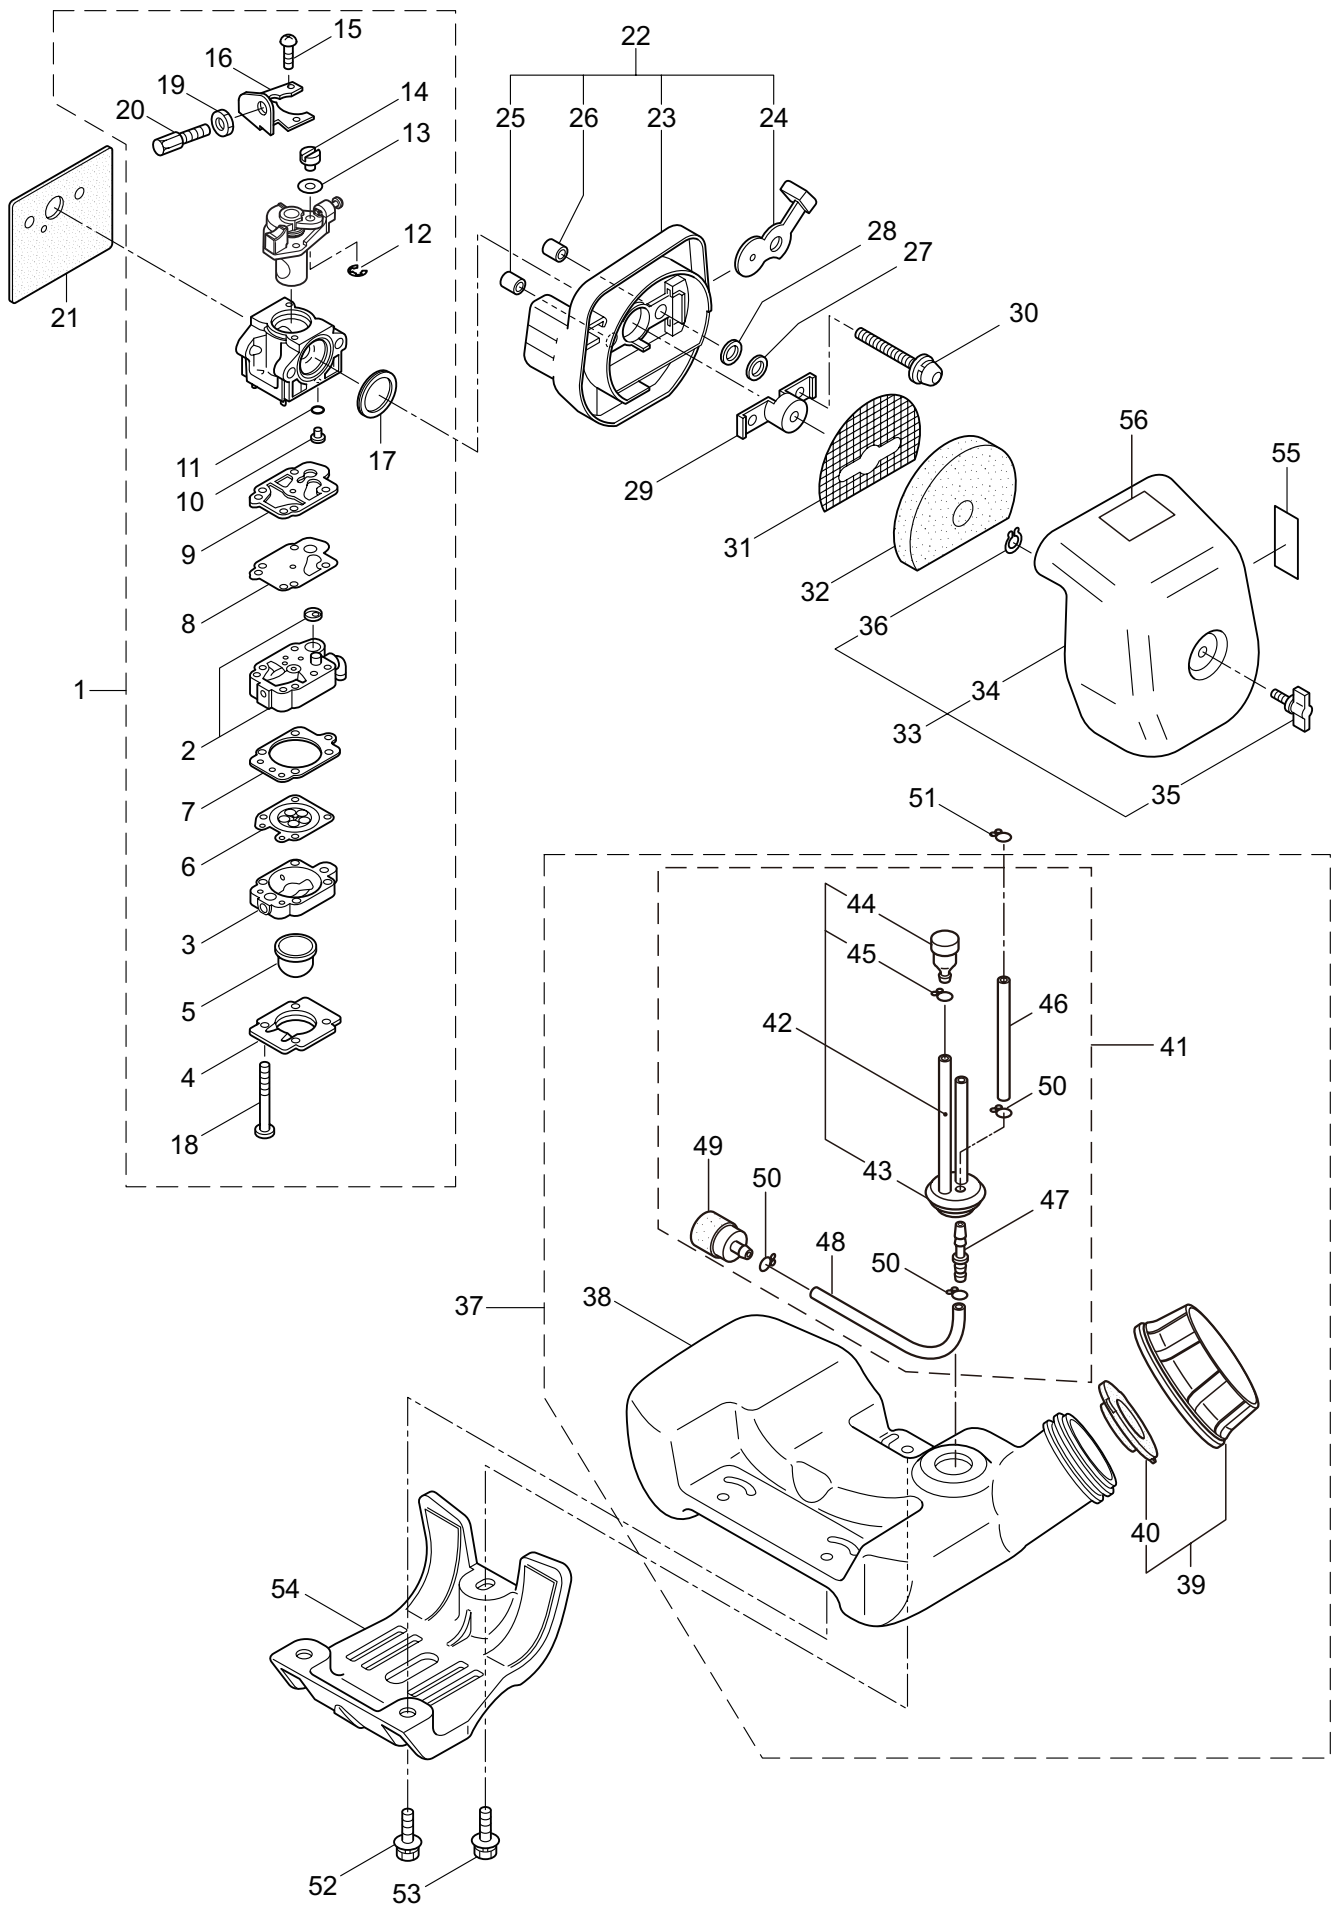

4. M27QC CARBURETOR, FUEL TANK

Ref. No.	Part No.	Part Name	Q'ty	Remarks
4-46	289028	Pipe A	1	3x5x53L
4-47	288921	Joint	1	
4-48	289033	Pipe	1	3x5x100L
4-49	264653	Filter Ass'y	1	
4-50	261117	Clip	3	
4-51	261117	Clip	1	
4-52	281714	Cap Screw	2	M5x20
4-53	281715	Cap Screw	1	M5x20
4-54	281441	Stand	1	
4-55	261352	Label	1	Choke
4-56	285188	Label	1