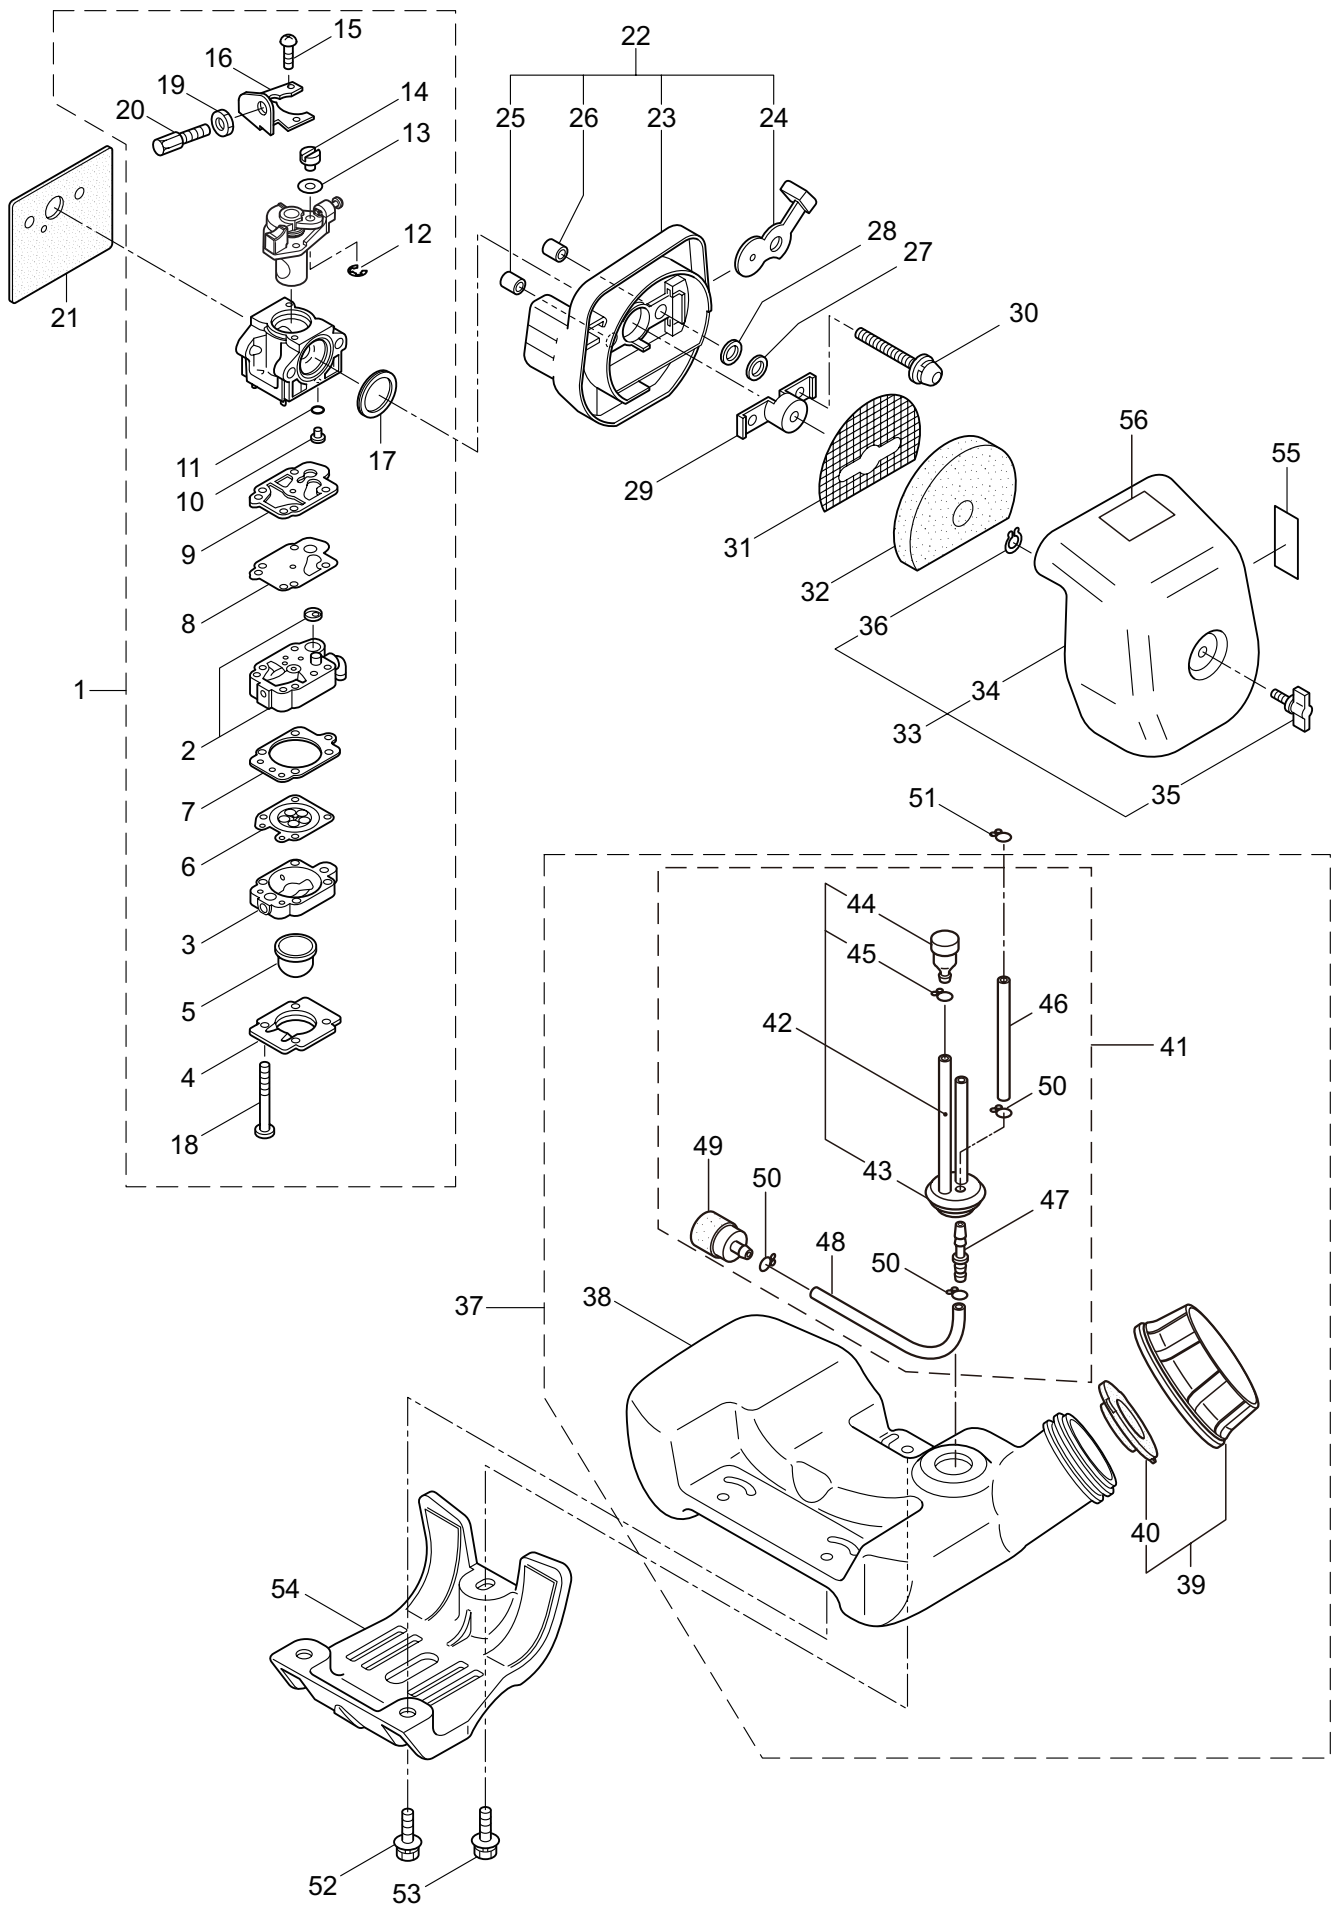

4. M27QC
CARBURETOR, FUEL TANK

Ref. No.	Part No.	Part Name	Q'ty	Remarks
4-1	283898	Carburetor Ass'y	1	Incl.2-20 New gasket required
4-2	264155	Pump Body	1	
4-3	262991	Purge Body	1	
4-4	262992	Cover Plate	1	
4-5	261874	Primer Bulb	1	
4-6	283905	Diaphragm, Meterring	1	
4-7	262993	Gasket	1	
4-8	262994	Diaphragm,Fuel Pump	1	
4-9	282576	Gasket	1	
4-10	281487	Main Jet	1	#37
4-11	261871	O-Ring	1	
4-12	261876	E-Ring	1	
4-13	264678	Washer	1	
4-14	261658	Swivel	1	
4-15	261875	Screw	2	
4-16	264677	Bracket	1	
4-17	261657	Packing	1	
4-18	262996	Screw	4	
4-19	261878	Nut	1	
4-20	263994	Adapter	1	
4-21	269762	Gasket	1	
4-22	268055	Air Filter Case Ass'y	1	Incl.23-26
4-23	268056	Air Filter Case	1	
4-24	268057	Valve	1	
4-25	268157	Sleeve	1	5.5x7.1x6L
4-26	268412	Sleeve	1	5.5x7.1x6.4L
4-27	263345	Packing	1	7.2x11xt1.3
4-28	263942	Washer	1	7.2x12xt0.15
4-29	263815	Stay	1	
4-30	264016	Cap Screw	2	M5x60
4-31	265026	Screen	1	
4-32	265027	Foam Element	1	
4-33	268058	Air Filter Cover Ass'y	1	Incl.34-36
4-34	268059	Air Filter Cover	1	
4-35	281438	Knob	1	
4-36	261734	Snap Ring	1	#5
4-37	289034	Fuel Tank Ass'y	1	Incl.38-50
4-38	284820	Fuel Tank	1	
4-39	289043	Fuel Tank Cap Ass'y	1	Incl.40
4-40	287058	Gasket	1	
4-41	289035	Fuel Pipe Pick-up Ass'y	1	Incl.42-50
4-42	289036	Fuel Pipe Ass'y	1	Incl.43-45
4-43	268065	Grommet	1	
4-44	261590	Breather	1	
4-45	261117	Clip	1