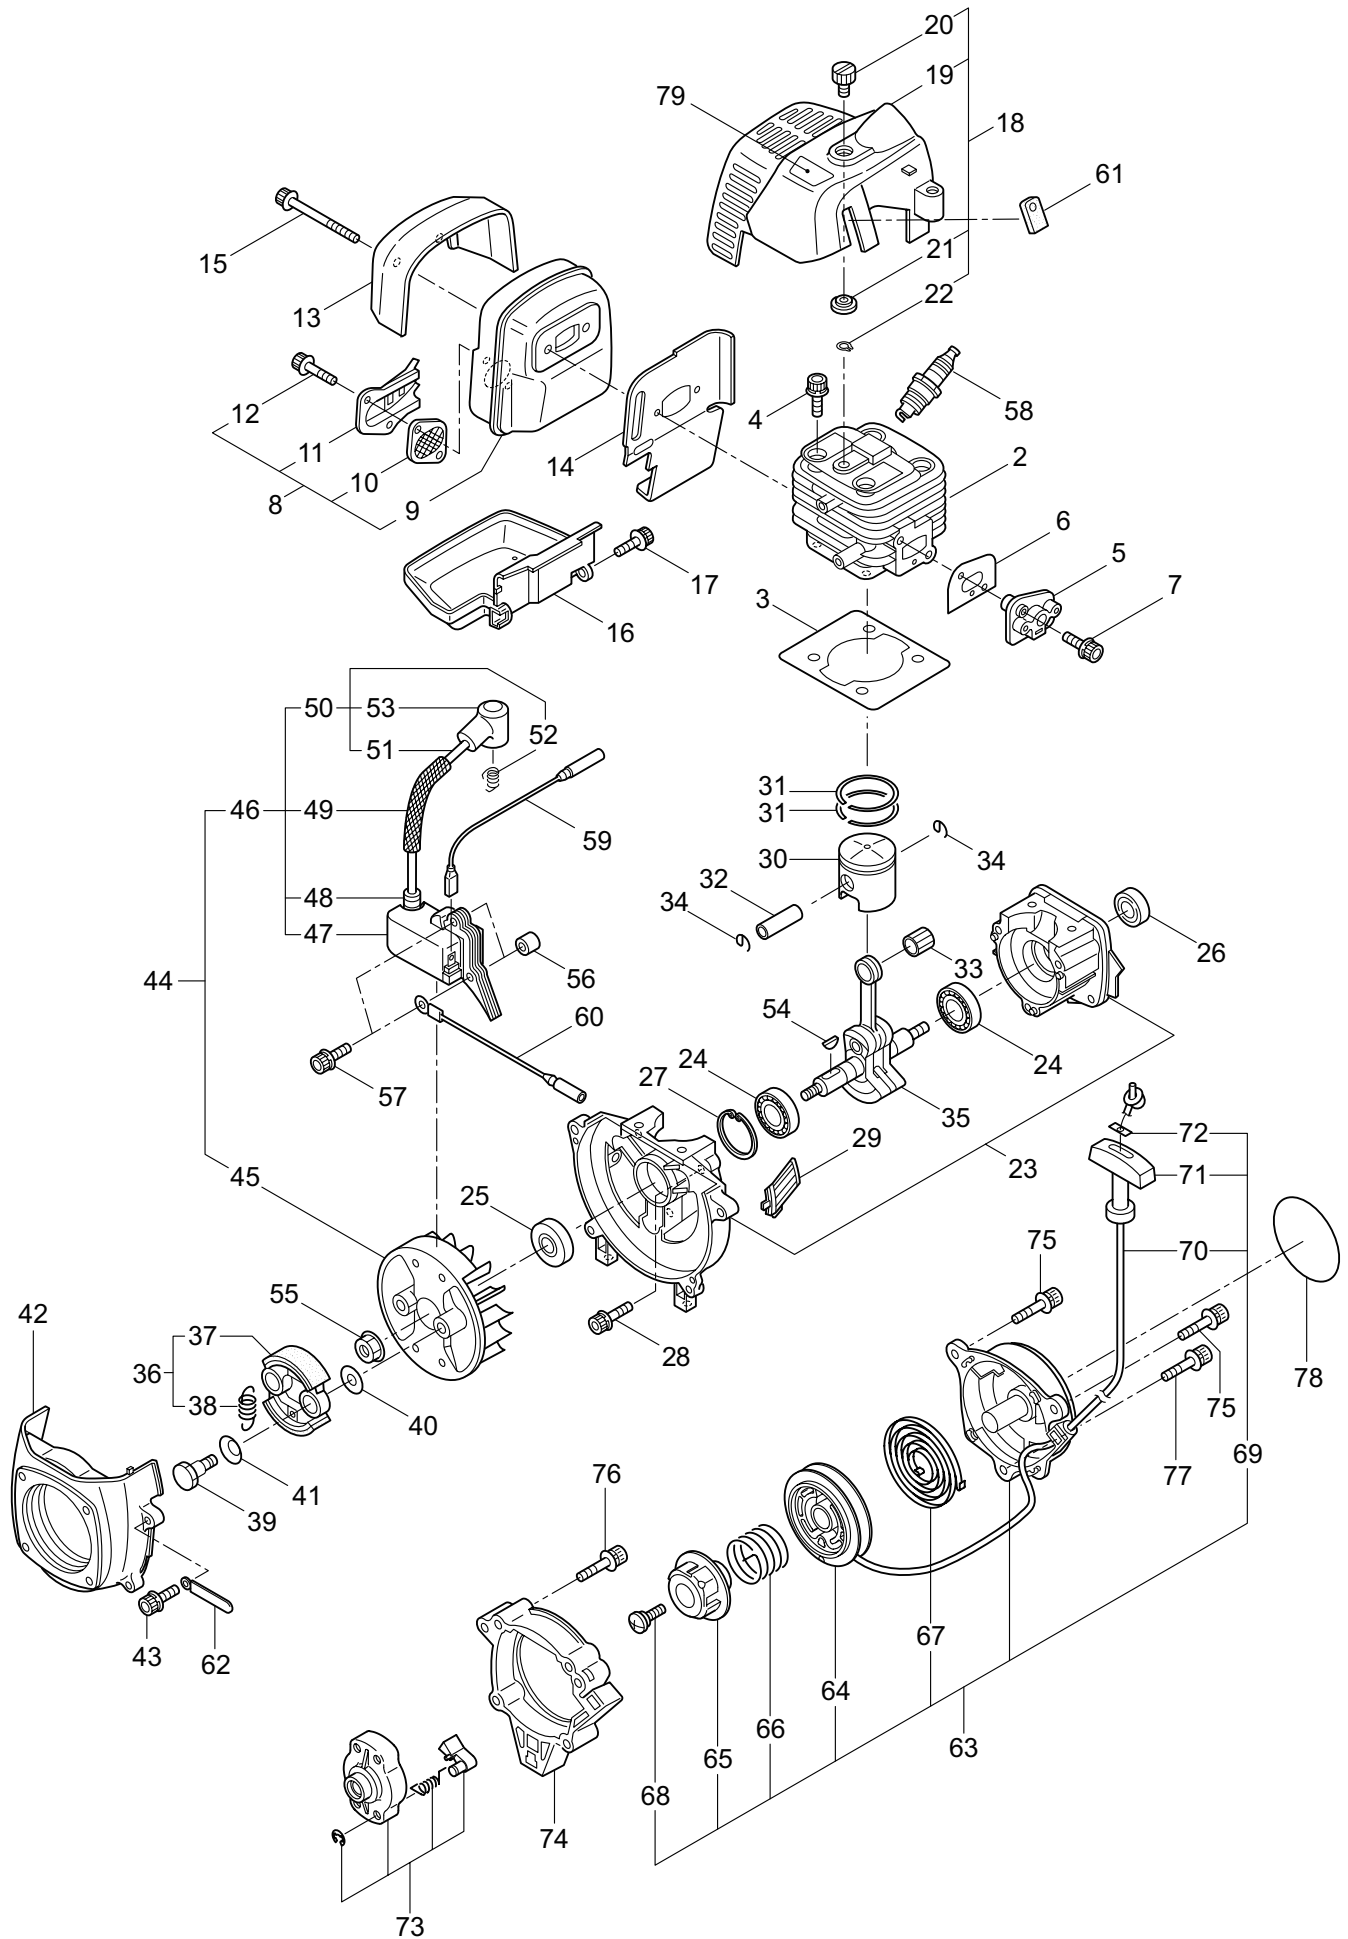

3. M27QC ENGINE

Ref. No.	Part No.	Part Name	Q'ty	Remarks
3-1	859803	Engine	1	CE260/68
3-2	283734	Cylinder	1	
3-3	283783	Gasket	1	
3-4	261250	Cap Screw	4	M5x20
3-5	269144	Insulator	1	New gasket required
3-6	267049	Gasket	1	
3-7	265924	Cap Screw	2	M5x25
3-8	282208	Muffler Ass'y	1	Incl.9-12
3-9	282209	Muffler Comp	1	
3-10	267056	Spark Arrester	1	
3-11	268171	Muffler Tail	1	
3-12	265107	Cap Screw	2	M4x10
3-13	284071	Holder	1	
3-14	283940	Gasket	1	
3-15	266402	Cap Screw	2	M5x55
3-16	281435	Under Cover	1	
3-17	267191	Cap Screw	1	M5x16
3-18	281742	Top Cover Ass'y	1	Incl.19-22
3-19	281434	Top Cover	1	
3-20	261018	Knob	1	
3-21	261020	Spacer	1	
3-22	261734	Snap Ring	1	#5
3-23	289582	Crankcase	1	
3-24	280488	Bearing	2	PPL 6001
3-25	261492	Oil Seal	1	ISCD12287
3-26	261386	Oil Seal	1	ISCD12227
3-27	055185	Snap Ring	1	#28
3-28	261612	Cap Screw	3	M5x30
3-29	281442	Screen	1	
3-30	272809	Piston	1	
3-31	261496	Piston Ring	2	(2)Required
3-32	261497	Piston Pin	1	
3-33	261037	Bearing,Needle	1	KBK8x11x11.8x1
3-34	261576	Clip,Piston	2	
3-35	265197	Crankshaft/Conn.Rod Ass'y	1	
3-36	267327	Clutch Ass'y	1	Incl.37,38
3-37	267342	Clutch Shoe	2	(2)required
3-38	267345	Spring,Clutch	1	
3-39	264505	Bolt	2	
3-40	261189	Washer	2	6x16.5x1.2
3-41	261777	Wave Washer	2	
3-42	281433	Fan Cover	1	
3-43	261250	Cap Screw	4	M5x20
3-44	283729	Magneto Ass'y	1	Incl.45-53
3-45	268253	Rotor/Fan	1