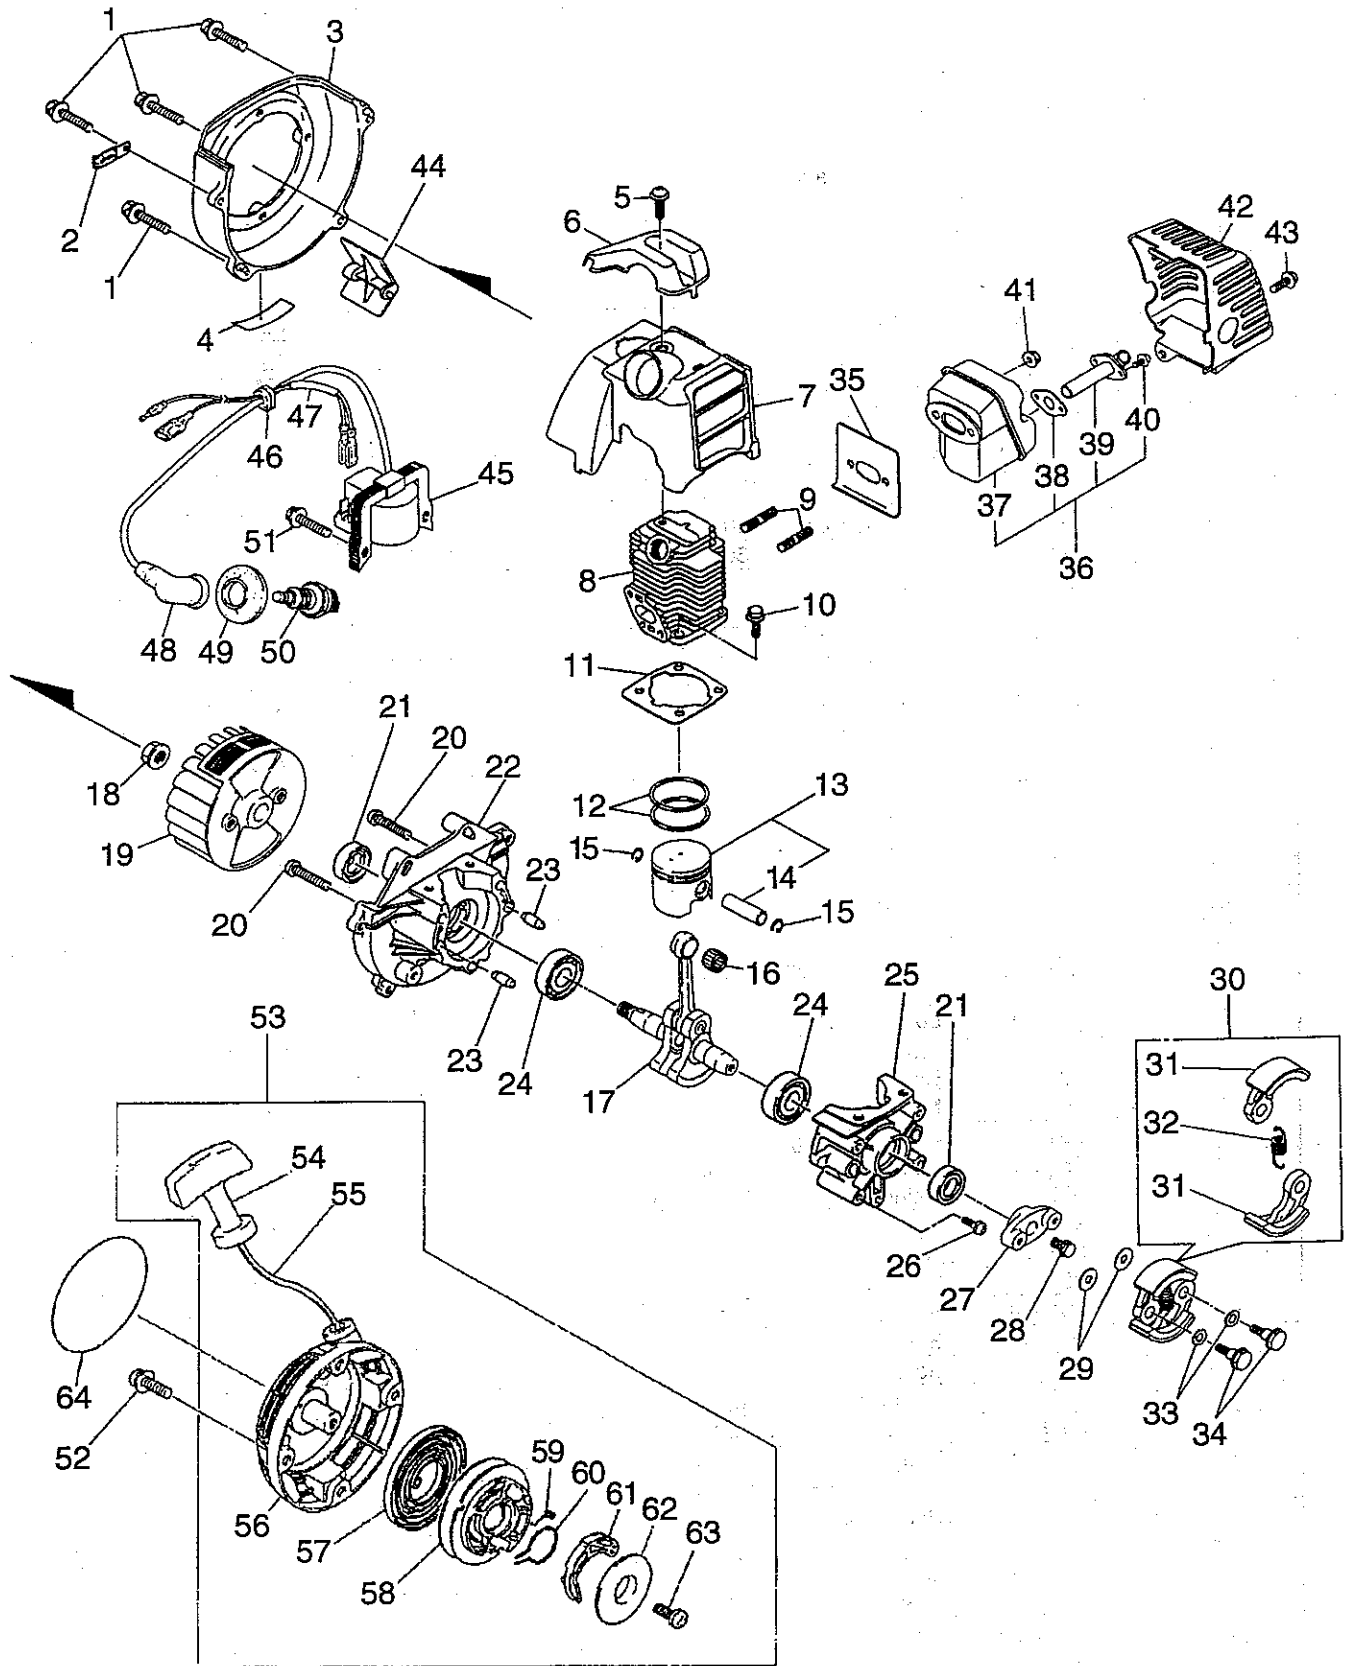

Models HT250 & HT250L Engine & Rewind Starter

Models HT250 & HT250L Engine & Rewind Starter

Ref. No.	Part No.	Description	Q'ty	Remarks
1	591016	Bolt	4	
2	260223	Clamp	1	
3	591504	Fan Case	1	
4	587179	Label	1	
5	587187	Screw	1	
6	591022	Plug Guard	1	
7	591506	Cylinder Cover	1	
8	591025	Cylinder	1	
9	591024	Stud Bolt	2	
10	591026	Bolt	4	
11	591027	Cylinder Gasket	1	
12	591033	Top Ring	2	
13	591034	Piston Set	1	Includes 14
14	591035	Piston Pin	1	
15	972823	Piston Pin Clip	2	
16	972869	Needle Bearing	1	
17	591507	Crankshaft Assembly	1	
18	990136	Nut	1	
19	591477	Rotor (Flywheel)	1	
20	912609	Screw	3	
21	912612	Oil Seal	2	
22	591019	Drive Case	1	
23	587178	Dowel Pin	2	
24	972893	Bearing	2	#6001
25	591503	Starter Case	1	
26	971817	Screw	4	
27	997301	Clutch Holder	1	
28	997302	Bolt	1	
29	581530	Washer	2	
30	591499	Clutch	1	Includes 31, 32
31	591500	Clutch Shoe	2	
32	260105	Clutch Spring	1	
33	591055	Washer	2	
34	591054	Clutch Bolt	2	
35	591511	Muffler Gasket	1	
36	591512	Muffler Assembly	1	Includes 37-40 (•)
37	591513	•Muffler	1	
38	591515	•Gasket	1	
39	591514	•Tail Pipe	1	
40	587231	•Screw	2	
41	991103	Nut	2	
42	591516	Muffler Cover	1	
43	587188	Screw	1	
44	591505	Nose	1	
45	591037	Ignition Coil	1	
46	260784	Grommet	1	
47	591508	Lead Wire	1	
48	977306	Plug Cap	1	
49	991622	Plug Cap	1	
50	575353	Spark Plug	1	NGK BM6A
51	977301	Bolt	2	
52	591028	Screw	4	
53	591484	Rewind Starter	1	Includes 54-63 (*)
54	992153	*Starter Knob	1	
55	972832	*Starter Rope	1	
56	591488	*Starter Case	1	
57	591487	*Spiral Spring	1	
58	591486	*Reel	1	
59	972834	*Return Spring	1	
60	972831	*Friction Spring	1	
61	997314	*Ratchet	1	
62	993293	*Friction Plate	1	
63	591485	*Screw	1	
64	591517	Label	1