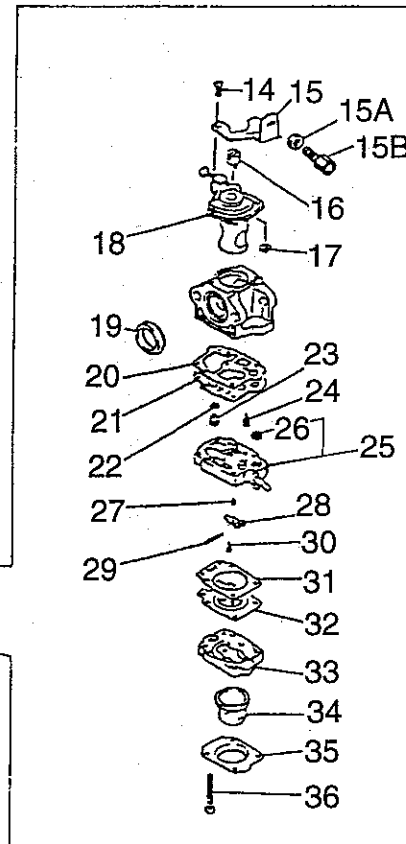

Models HT250 & HT250L Carburetor & Fuel Tank

Models HT250 & HT250L Carburetor & Fuel Tank

Ref. No.	Part No.	Description	Q'ty	Remarks
1	260015	Screw	1	
2	997309	Label	1	
3	591045	Air Cleaner Cover	1	
4	582731	Nut	1	
5	591046	Air Cleaner Element	1	
6	587221	Screw	2	
7	582733	Bracket	1	
8	591480	Air Cleaner Case	1	
9	591509	Carburetor	1	Includes 14~36 (*)
10	591041	Carburetor Gasket	1	
11	260064	Screw	2	
12	591040	Insulator	1	
13	591039	Insulator Gasket	1	
14	260607	•Screw	2	
15	582721	•Bracket	1	
15A	260613	•Nut	1	
15B	582720	•Screw	1	
16	582722	•Wire Holder	1	
17	991660	•Clip	1	
18	596915	•Throttle Valve	1	
19	582725	•Packing	1	
20	260590	•Gasket	1	
21	260591	•Diaphragm	1	
22	260588	•O-ring	1	
23	591510	•Main Jet	1	
24	587209	•Needle Valve	1	
25	587210	•Pump Body	1	Includes 26 (**)
26	570482	••Screen	1	
27	587215	•Spring	1	
28	991670	•Lever	1	
29	991671	•Pin	1	
30	587216	•Screw	1	
31	587211	•Gasket	1	
32	991678	•Diaphragm	1	
33	587212	•Body	1	
34	260599	•Primer Pump Assembly	1	
35	587213	•Cover	1	
36	587217	•Screw	4	
37	591519	Throttle Wire	1	
38	582715	Clip	1	
39	591518	Fuel Tank Assembly	1	Includes 40~52 (*)
40	591494	*Tank Cap Assembly	1	Includes 41~44 (**)
41	587256	**Fuel Tank Cap	1	
42	582757	**Breather Valve	1	
43	582758	**Packing	1	
44	591495	**Holder	1	
45	591493	*Plug	1	
46	991647	*Joint	2	
47	971781	*Clip	2	
48	912652	*Fuel Tube	1	
49	591492	*Fuel Hose	1	
50	591491	*Bush	1	
51	260117	*Suction Hose	1	
52	587254	*Fuel Filter	1	
53	577240	Tapping Screw	3	
54	260118	Pad	2	
55	591496	Tank Bracket	1	
56	571844	Throttle Lever	1