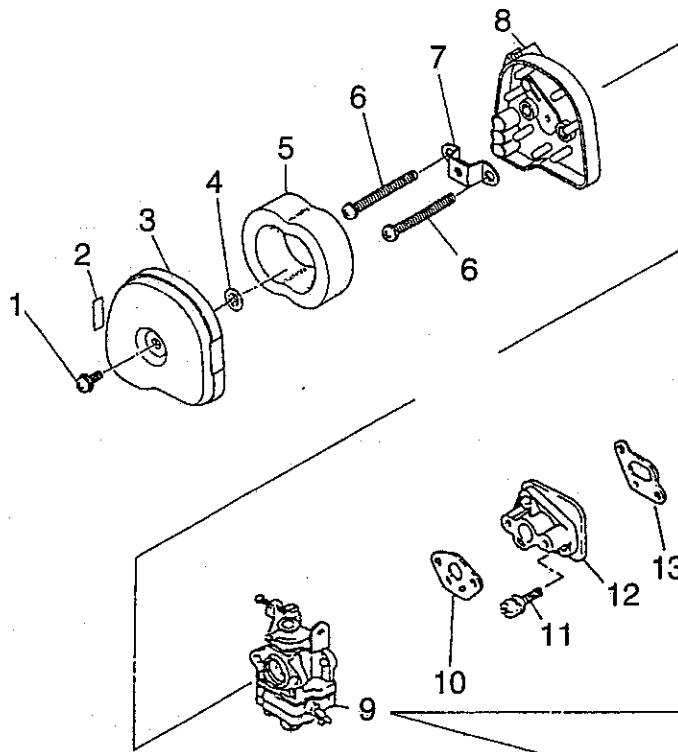

Models HT250 & HT250L Carburetor & Fuel Tank

Models HT250 & HT250L Carburetor & Fuel Tank

Ref. No.	Part No.	Description	Q'ty	Remarks
1	260015	Screw	1	
2	997309	Label	1	
3	591045	Air Cleaner Cover	1	
4	582731	Nut	1	
5	591046	Air Cleaner Element	1	
6	587221	Screw	2	
7	582733	Bracket	1	
8	591480	Air Cleaner Case	1	
9	591509	Carburetor	1	Includes 14~36 (*)
10	591041	Carburetor Gasket	1	
11	260064	Screw	2	
12	591040	Insulator	1	
13	591039	Insulator Gasket	1	
14	260607	•Screw	2	
15	582721	•Bracket	1	
15A	260613	•Nut	1	
15B	582720	•Screw	1	
16	582722	•Wire Holder	1	
17	991660	•Clip	1	
18	596915	•Throttle Valve	1	
19	582725	•Packing	1	
20	260590	•Gasket	1	
21	260591	•Diaphragm	1	
22	260588	•O-ring	1	
23	591510	•Main Jet	1	
24	587209	•Needle Valve	1	
25	587210	•Pump Body	1	Includes 26 (**)
26	570482	••Screen	1	
27	587215	•Spring	1	
28	991670	•Lever	1	
29	991671	•Pin	1	
30	587216	•Screw	1	
31	587211	•Gasket	1	
32	991678	•Diaphragm	1	
33	587212	•Body	1	
34	260599	•Primer Pump Assembly	1	
35	587213	•Cover	1	
36	587217	•Screw	4	
37	591519	Throttle Wire	1	
38	582715	Clip	1	
39	591518	Fuel Tank Assembly	1	Includes 40~52 (*)
40	591494	*Tank Cap Assembly	1	Includes 41~44 (**)
41	587256	**Fuel Tank Cap	1	
42	582757	**Breather Valve	1	
43	582758	**Packing	1	
44	591495	**Holder	1	
45	591493	*Plug	1	
46	991647	*Joint	2	
47	971781	*Clip	2	
48	912652	*Fuel Tube	1	
49	591492	*Fuel Hose	1	
50	591491	*Bush	1	
51	260117	*Suction Hose	1	
52	587254	*Fuel Filter	1	
53	577240	Tapping Screw	3	
54	260118	Pad	2	
55	591496	Tank Bracket	1	
56	571844	Throttle Lever	1