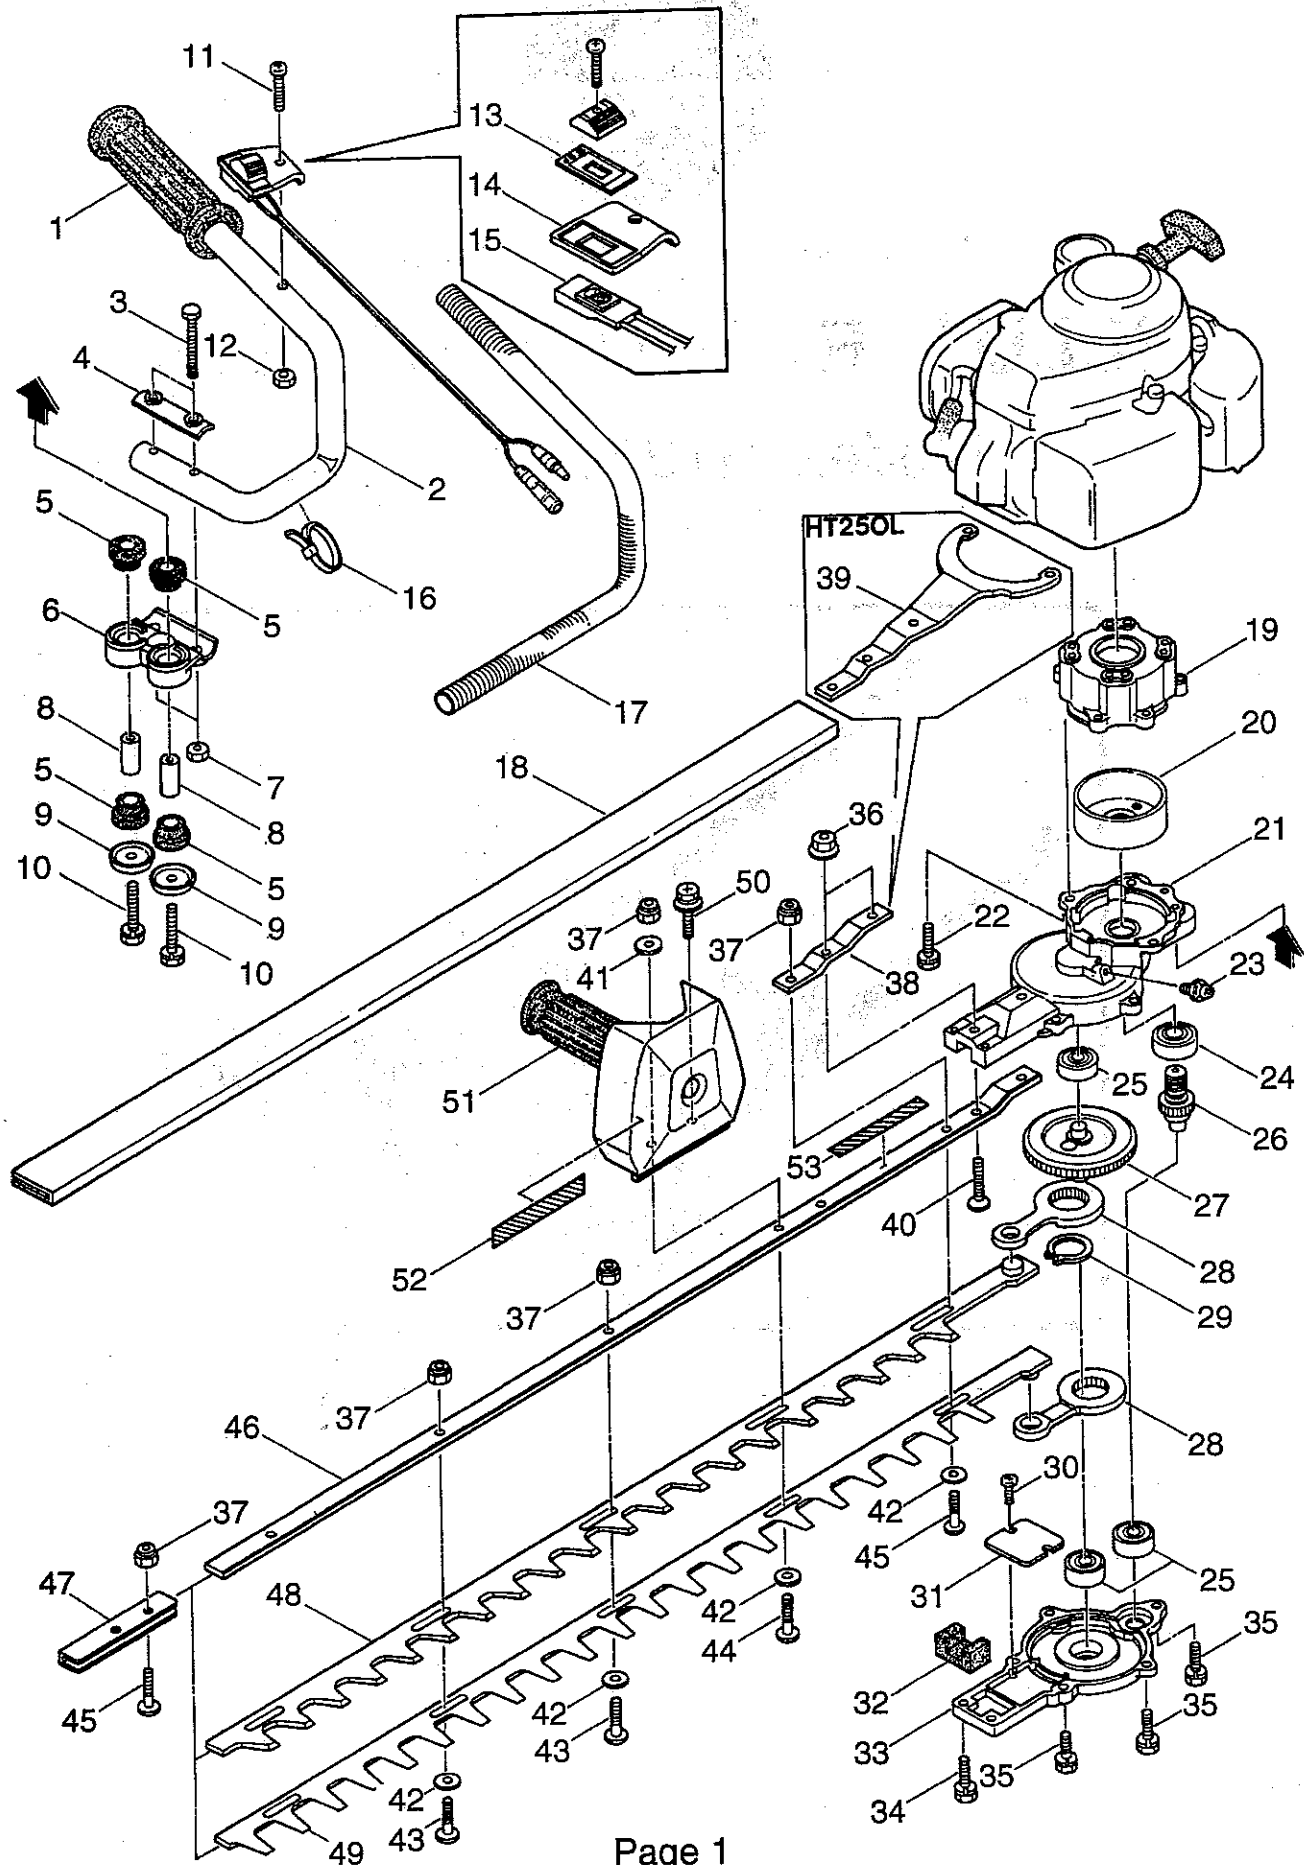

Manufacturing quality equipment since 1895.

ILLUSTRATED PARTS LIST

Models HT250 & HT250L

HT250 & HT250L Hedge Trimmers

Models HT250 & HT250L Main Body

Models HT250 & HT250L Main Body

Ref. No.	Part No.	Description	Q'ty	Remarks
1	577134	Grip	1	
2	591447	Left Handle	1	
3	580796	Bolt	2	M5 x 30
4	577133	Handle Fitting	1	
5	577138	Buffer	4	
6	577136	Handle Bracket	1	
7	991938	Nut	2	M5
8	577137	Collar	2	
9	577139	Fitting Rubber	2	
10	580803	Bolt	2	M6 x 35
11	991954	Screw	1	M5 x 25
12	991938	Nut	1	M5
13	580809	Label	1	M4 x 16
14	580810	Switch Stay	1	
15	580811	Switch Assembly	1	Includes 13 (•)
16	580808	Band	1	
17	580812	Tube	1	
18	580782	Blade Cover (HT250)	1	
18	580816	Blade Cover (HT250L)	1	
19	577127	Spacer	1	
20	580761	Drum	1	
21	591444	Upper Case	1	
22	991971	Bolt (HT250)	3	M6 x 15
22	587305	Bolt (HT250L)	3	M6 x 18
23	991937	Grease Nipple	1	M6
24	580767	Bearing	1	#6001 2RS
25	580768	Bearing	3	#608 Z
26	580769	Pinion Gear	1	
27	591443	Crank Complete	1	
28	997282	Rod	2	
29	580777	Snap Ring	1	
30	991924	Screw	2	M3 x 5
31	991919	Rod Slide Plate	1	
32	997286	Felt	1	
33	997288	Lower Case	1	
34	580790	Bolt	2	M5 x 20
35	580791	Bolt	5	M5 x 16
36	997244	Nut	2	M5
37	991941	U-Nut (HT250)	5	M6
38	991973	Reinforcing Plate (HT250)	1	
39	587304	Reinforcing Plate (HT250L)	1	
40	991931	Screw	2	M5 x 20
41	991964	Washer	1	
42	991913	Washer	*4	*Q'ty 6 for HT250L
43	991914	Screw	*2	*Q'ty 4 for HT250L
44	991918	Screw	1	
45	991912	Screw	2	
46	577131	Guide Plate (HT250)	1	
46	580815	Guide Plate (HT250L)	1	
47	991911	End Plate (HT250)	1	
47	591464	End Plate (HT250L)	1	
48	991916	Upper Blade (HT250)	1	
48	591445	Upper Blade (HT250L)	1	
49	991917	Lower Blade (HT250)	1	
49	591446	Lower Blade (HT250L)	1	
50	580776	Bolt	1	M6 x 18
51	591463	Right Handle Assembly	1	Includes Grip
52	591449	Label	1	
53	591450	Label	1	