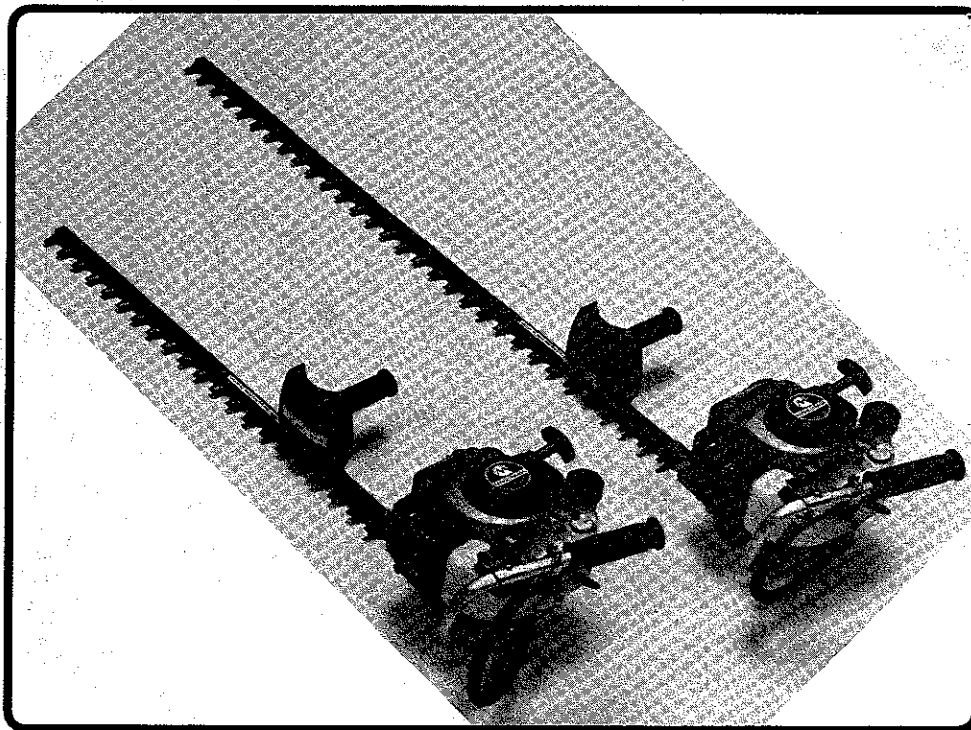

Manufacturing quality equipment since 1895.

ILLUSTRATED PARTS LIST

Models HT250 & HT250L

HT250 & HT250L Hedge Trimmers

Models HT250 & HT250L Main Body

Models HT250 & HT250L Main Body

Ref. No.	Part No.	Description	Q'ty	Remarks
1	577134	Grip	1	
2	591447	Left Handle	1	
3	580796	Bolt	2	M5 x 30
4	577133	Handle Fitting	1	
5	577138	Buffer	4	
6	577136	Handle Bracket	1	
7	991938	Nut	2	M5
8	577137	Collar	2	
9	577139	Fitting Rubber	2	
10	580803	Bolt	2	M6 x 35
11	991954	Screw	1	M5 x 25
12	991938	Nut	1	M5
13	580809	Label	1	M4 x 16
14	580810	Switch Stay	1	
15	580811	Switch Assembly	1	Includes 13 (•)
16	580808	Band	1	
17	580812	Tube	1	
18	580782	Blade Cover (HT250)	1	
18	580816	Blade Cover (HT250L)	1	
19	577127	Spacer	1	
20	580761	Drum	1	
21	591444	Upper Case	1	
22	991971	Bolt (HT250)	3	M6 x 15
22	587305	Bolt (HT250L)	3	M6 x 18
23	991937	Grease Nipple	1	M6
24	580767	Bearing	1	#6001 2RS
25	580768	Bearing	3	#608 Z
26	580769	Pinion Gear	1	
27	591443	Crank Complete	1	
28	997282	Rod	2	
29	580777	Snap Ring	1	
30	991924	Screw	2	M3 x 5
31	991919	Rod Slide Plate	1	
32	997286	Felt	1	
33	997288	Lower Case	1	
34	580790	Bolt	2	M5 x 20
35	580791	Bolt	5	M5 x 16
36	997244	Nut	2	M5
37	991941	U-Nut (HT250)	5	M6
38	991973	Reinforcing Plate (HT250)	1	
39	587304	Reinforcing Plate (HT250L)	1	
40	991931	Screw	2	M5 x 20
41	991964	Washer	1	
42	991913	Washer	*4	*Q'ty 6 for HT250L
43	991914	Screw	*2	*Q'ty 4 for HT250L
44	991918	Screw	1	
45	991912	Screw	2	
46	577131	Guide Plate (HT250)	1	
46	580815	Guide Plate (HT250L)	1	
47	991911	End Plate (HT250)	1	
47	591464	End Plate (HT250L)	1	
48	991916	Upper Blade (HT250)	1	
48	591445	Upper Blade (HT250L)	1	
49	991917	Lower Blade (HT250)	1	
49	591446	Lower Blade (HT250L)	1	
50	580776	Bolt	1	M6 x 18
51	591463	Right Handle Assembly	1	Includes Grip
52	591449	Label	1	
53	591450	Label	1	