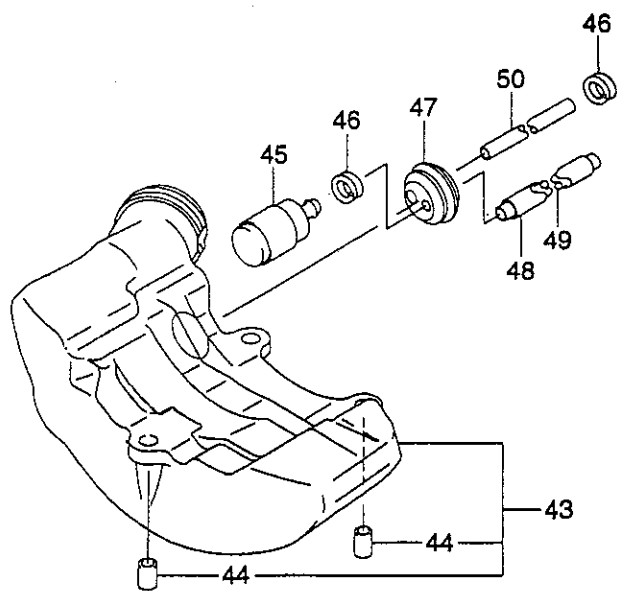

Model HT220 Engine

Model HT220 Engine

| Ref.No. | Part No. | Description | Q'ty | Remarks |
|---------|----------|--------------------|------|------------------|
| 1 | 597373 | Carburetor Ass'y | 1 | Includes 2 ~ 39 |
| 2 | 584655 | Throttle Valve | 1 | |
| 3 | 597374 | Jet Needle | 1 | |
| 4 | 591566 | Snap Ring | 1 | |
| 5 | 591547 | Valve Retainer | 1 | |
| 6 | 591570 | Throttle Spring | 1 | |
| 7 | 591545 | Cap | 1 | |
| 8 | 943192 | Spring | 1 | |
| 9 | 591552 | Screw | 1 | |
| 10 | 594604 | Spring | 1 | |
| 11 | 591568 | O-Ring | 1 | |
| 12 | 577404 | Screw | 1 | |
| 13 | 597375 | Gasket | 1 | |
| 14 | 597376 | Check Valve | 1 | |
| 15 | 597377 | Plate | 1 | |
| 16 | 591560 | Screw | 2 | |
| 17 | 594603 | Float Valve | 1 | |
| 18 | 591573 | Spring | 1 | |
| 19 | 591567 | Pin | 1 | |
| 20 | 591554 | Float Arm | 1 | |
| 21 | 597378 | Diaphragm | 1 | |
| 22 | 594602 | Cover | 1 | |
| 23 | 591562 | Screw | 4 | |
| 24 | 572952 | Spring | 2 | |
| 25 | 597379 | Gasket | 1 | |
| 26 | 597380 | Diaphragm | 1 | |
| 27 | 597381 | Plate | 1 | |
| 28 | 597382 | Gasket | 1 | |
| 29 | 597383 | Plate | 1 | |
| 30 | 597384 | Gasket | 1 | |
| 31 | 597385 | Cover | 1 | |
| 32 | 597386 | Check Valve | 1 | |
| 33 | 597387 | Priming Pump | 1 | |
| 34 | 597388 | Plate | 1 | |
| 35 | 597389 | Screw | 4 | |
| 36 | 591557 | Pipe | 1 | |
| 37 | 591564 | Nut | 1 | |
| 38 | 591550 | Cable Adjuster | 1 | |
| 39 | 591544 | Cap | 1 | |
| 40 | 597941 | Ignition Coil | 1 | |
| 41 | 597942 | Lead Wire | 1 | |
| 42 | 597943 | Grommet | 1 | |
| 43 | 597946 | Fuel Tank Complete | 1 | Includes 44 |
| 44 | 591586 | Collar | 3 | |
| 45 | 597947 | Fuel Filter | 1 | |
| 46 | 597948 | Clamp | 2 | |
| 47 | 597949 | Grommet | 1 | |
| 48 | 591584 | Tube | 1 | |
| 49 | 597950 | Tube | 1 | |
| 50 | 597951 | Tube | 1 | |
| 51 | 597952 | Clutch Ass'y | 1 | Includes 52 ~ 56 |
| 52 | 597953 | Clutch Shoe | 2 | |
| 53 | 572810 | Clutch Spring | 1 | |
| 54 | 584751 | Pin | 2 | |
| 55 | 597954 | Plate | 1 | |
| 56 | 573981 | Washer | 1 | |