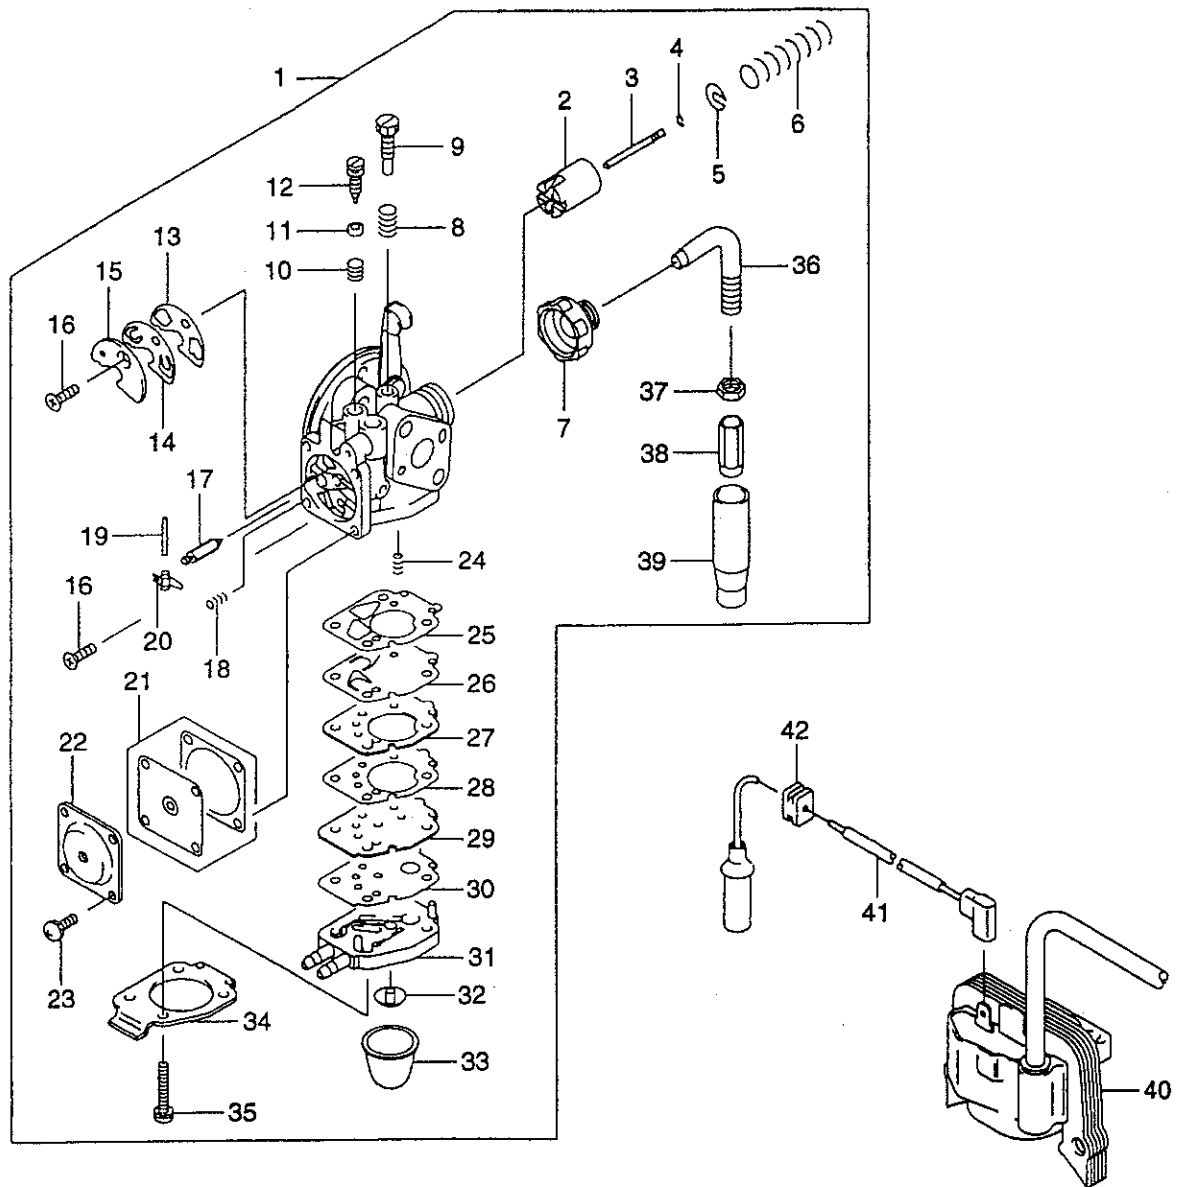

Model HT220 Engine

Model HT220 Engine

| Ref.No. | Part No. | Description | Q'ty | Remarks |
|---------|----------|--------------------|------|------------------|
| 1 | 597373 | Carburetor Ass'y | 1 | Includes 2 ~ 39 |
| 2 | 584655 | Throttle Valve | 1 | |
| 3 | 597374 | Jet Needle | 1 | |
| 4 | 591566 | Snap Ring | 1 | |
| 5 | 591547 | Valve Retainer | 1 | |
| 6 | 591570 | Throttle Spring | 1 | |
| 7 | 591545 | Cap | 1 | |
| 8 | 943192 | Spring | 1 | |
| 9 | 591552 | Screw | 1 | |
| 10 | 594604 | Spring | 1 | |
| 11 | 591568 | O-Ring | 1 | |
| 12 | 577404 | Screw | 1 | |
| 13 | 597375 | Gasket | 1 | |
| 14 | 597376 | Check Valve | 1 | |
| 15 | 597377 | Plate | 1 | |
| 16 | 591560 | Screw | 2 | |
| 17 | 594603 | Float Valve | 1 | |
| 18 | 591573 | Spring | 1 | |
| 19 | 591567 | Pin | 1 | |
| 20 | 591554 | Float Arm | 1 | |
| 21 | 597378 | Diaphragm | 1 | |
| 22 | 594602 | Cover | 1 | |
| 23 | 591562 | Screw | 4 | |
| 24 | 572952 | Spring | 2 | |
| 25 | 597379 | Gasket | 1 | |
| 26 | 597380 | Diaphragm | 1 | |
| 27 | 597381 | Plate | 1 | |
| 28 | 597382 | Gasket | 1 | |
| 29 | 597383 | Plate | 1 | |
| 30 | 597384 | Gasket | 1 | |
| 31 | 597385 | Cover | 1 | |
| 32 | 597386 | Check Valve | 1 | |
| 33 | 597387 | Priming Pump | 1 | |
| 34 | 597388 | Plate | 1 | |
| 35 | 597389 | Screw | 4 | |
| 36 | 591557 | Pipe | 1 | |
| 37 | 591564 | Nut | 1 | |
| 38 | 591550 | Cable Adjuster | 1 | |
| 39 | 591544 | Cap | 1 | |
| 40 | 597941 | Ignition Coil | 1 | |
| 41 | 597942 | Lead Wire | 1 | |
| 42 | 597943 | Grommet | 1 | |
| 43 | 597946 | Fuel Tank Complete | 1 | Includes 44 |
| 44 | 591586 | Collar | 3 | |
| 45 | 597947 | Fuel Filter | 1 | |
| 46 | 597948 | Clamp | 2 | |
| 47 | 597949 | Grommet | 1 | |
| 48 | 591584 | Tube | 1 | |
| 49 | 597950 | Tube | 1 | |
| 50 | 597951 | Tube | 1 | |
| 51 | 597952 | Clutch Ass'y | 1 | Includes 52 ~ 56 |
| 52 | 597953 | Clutch Shoe | 2 | |
| 53 | 572810 | Clutch Spring | 1 | |
| 54 | 584751 | Pin | 2 | |
| 55 | 597954 | Plate | 1 | |
| 56 | 573981 | Washer | 1 | |