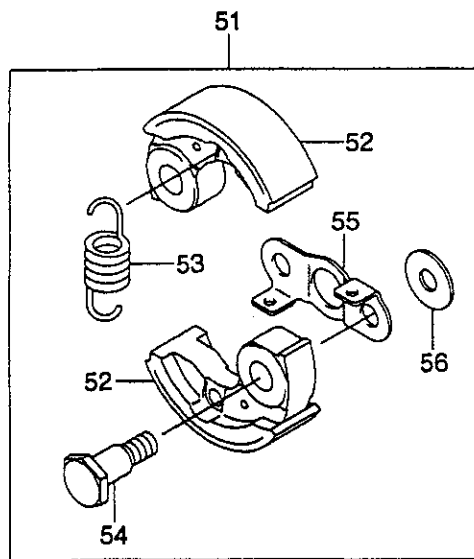

Model HT220 Engine

Model HT220 Engine

| Ref.No. | Part No. | Description | Q'ty | Remarks |
|---------|----------|--------------------|------|------------------|
| 1 | 597373 | Carburetor Ass'y | 1 | Includes 2 ~ 39 |
| 2 | 584655 | Throttle Valve | 1 | |
| 3 | 597374 | Jet Needle | 1 | |
| 4 | 591566 | Snap Ring | 1 | |
| 5 | 591547 | Valve Retainer | 1 | |
| 6 | 591570 | Throttle Spring | 1 | |
| 7 | 591545 | Cap | 1 | |
| 8 | 943192 | Spring | 1 | |
| 9 | 591552 | Screw | 1 | |
| 10 | 594604 | Spring | 1 | |
| 11 | 591568 | O-Ring | 1 | |
| 12 | 577404 | Screw | 1 | |
| 13 | 597375 | Gasket | 1 | |
| 14 | 597376 | Check Valve | 1 | |
| 15 | 597377 | Plate | 1 | |
| 16 | 591560 | Screw | 2 | |
| 17 | 594603 | Float Valve | 1 | |
| 18 | 591573 | Spring | 1 | |
| 19 | 591567 | Pin | 1 | |
| 20 | 591554 | Float Arm | 1 | |
| 21 | 597378 | Diaphragm | 1 | |
| 22 | 594602 | Cover | 1 | |
| 23 | 591562 | Screw | 4 | |
| 24 | 572952 | Spring | 2 | |
| 25 | 597379 | Gasket | 1 | |
| 26 | 597380 | Diaphragm | 1 | |
| 27 | 597381 | Plate | 1 | |
| 28 | 597382 | Gasket | 1 | |
| 29 | 597383 | Plate | 1 | |
| 30 | 597384 | Gasket | 1 | |
| 31 | 597385 | Cover | 1 | |
| 32 | 597386 | Check Valve | 1 | |
| 33 | 597387 | Priming Pump | 1 | |
| 34 | 597388 | Plate | 1 | |
| 35 | 597389 | Screw | 4 | |
| 36 | 591557 | Pipe | 1 | |
| 37 | 591564 | Nut | 1 | |
| 38 | 591550 | Cable Adjuster | 1 | |
| 39 | 591544 | Cap | 1 | |
| 40 | 597941 | Ignition Coil | 1 | |
| 41 | 597942 | Lead Wire | 1 | |
| 42 | 597943 | Grommet | 1 | |
| 43 | 597946 | Fuel Tank Complete | 1 | Includes 44 |
| 44 | 591586 | Collar | 3 | |
| 45 | 597947 | Fuel Filter | 1 | |
| 46 | 597948 | Clamp | 2 | |
| 47 | 597949 | Grommet | 1 | |
| 48 | 591584 | Tube | 1 | |
| 49 | 597950 | Tube | 1 | |
| 50 | 597951 | Tube | 1 | |
| 51 | 597952 | Clutch Ass'y | 1 | Includes 52 ~ 56 |
| 52 | 597953 | Clutch Shoe | 2 | |
| 53 | 572810 | Clutch Spring | 1 | |
| 54 | 584751 | Pin | 2 | |
| 55 | 597954 | Plate | 1 | |
| 56 | 573981 | Washer | 1 | |