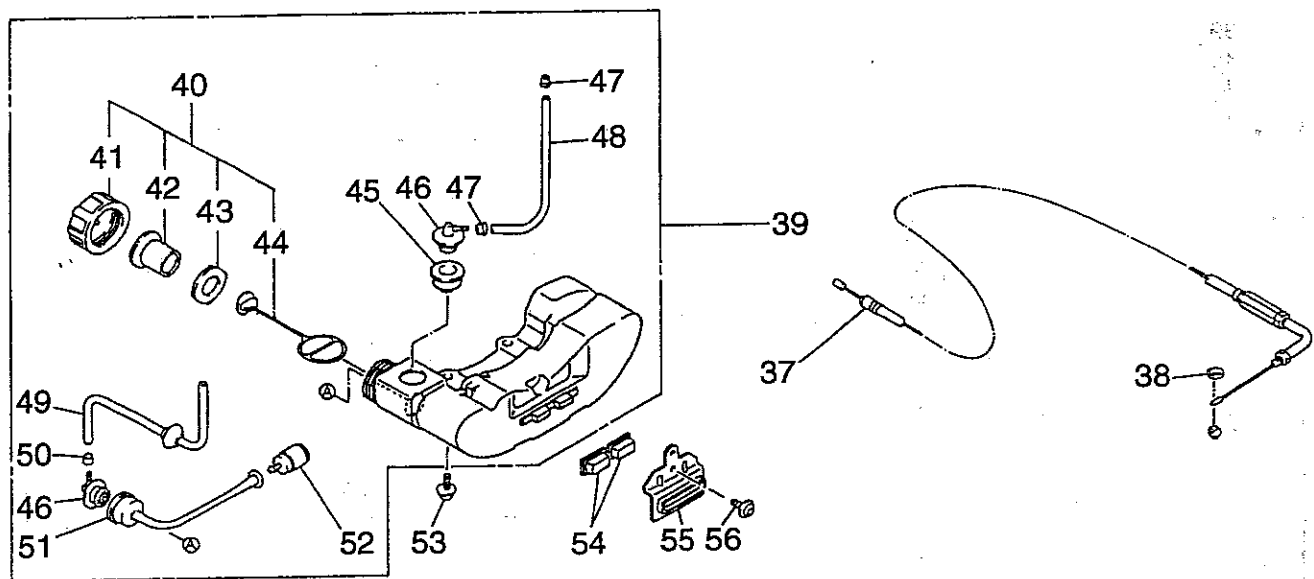

Models HT210 & HT210L Carburetor & Fuel Tank

Models HT210 & HT210L Carburetor & Fuel Tank

Ref. No.	Part No.	Description	Q'ty	Remarks
1	260015	Screw	1	
2	997309	Label	1	
3	591045	Air Cleaner Cover	1	
4	582731	Nut	1	
5	591046	Air Cleaner Element	1	
6	587221	Screw	2	
7	582733	Bracket	1	
8	591480	Air Cleaner Case	1	
9	591479	Carburetor	1	Includes 14-36 (•)
10	591041	Carburetor Gasket	1	
11	260064	Screw	2	
12	591040	Insulator	1	
13	591039	Insulator Gasket	1	
14	260607	•Screw	2	
15	582721	•Bracket	1	
16	582722	•Wire Holder	1	
17	991660	•Clip	1	
18	596915	•Throttle Valve	1	
19	582725	•Packing	1	
20	260590	•Gasket	1	
21	260591	•Diaphragm	1	
22	260588	•O-ring	1	
23	260700	•Main Jet	1	
24	587209	•Needle Valve	1	
25	587210	•Pump Body	1	Includes 26 (**)
26	570482	••Screen	1	
27	587215	•Spring	1	
28	991670	•Lever	1	
29	991671	•Pin	1	
30	587216	•Screw	1	
31	587211	•Gasket	1	
32	991678	•Diaphragm	1	
33	587212	•Body	1	
34	260599	•Primer Pump Assembly	1	
35	587213	•Cover	1	
36	587217	•Screw	4	
37	591498	Throttle Wire	1	
38	582715	Clip	1	
39	591490	Fuel Tank Assembly	1	Includes 40-52 (*)
40	591494	*Tank Cap Assembly	1	Includes 41-44 (**)
41	587256	**Fuel Tank Cap	1	
42	582757	**Breather Valve	1	
43	582758	**Packing	1	
44	591495	**Holder	1	
45	591493	*Plug	1	
46	991647	*Joint	2	
47	971781	*Clip	2	
48	912652	*Fuel Tube	1	
49	591492	*Fuel Hose	1	
50	591491	*Bush	1	
51	260117	*Suction Hose	1	
52	587254	*Fuel Filter	1	
53	591497	Tapping Screw	2	
54	260118	Pad	2	
55	591496	Tank Bracket	1	
56	577240	Screw	1