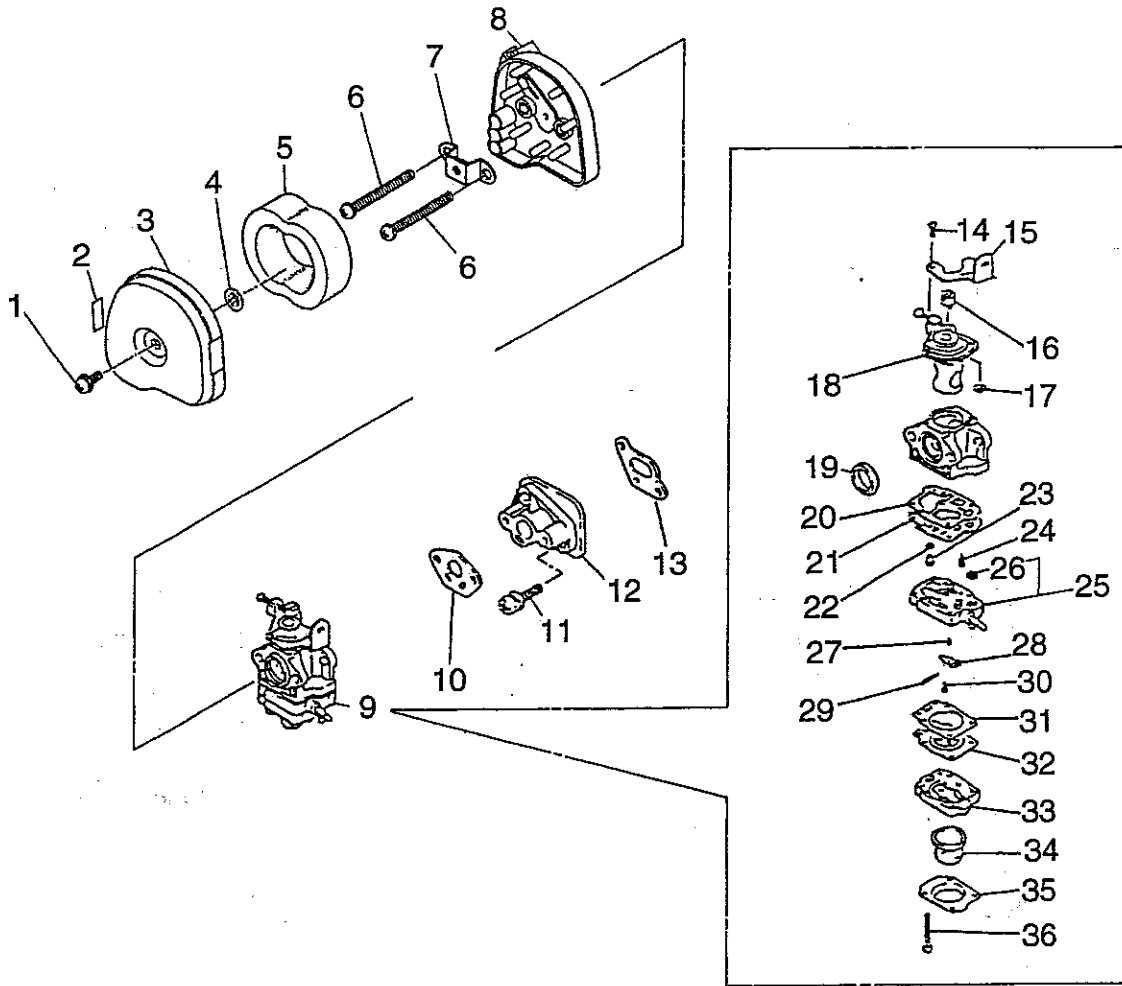

Models HT210 & HT210L Carburetor & Fuel Tank

Models HT210 & HT210L Carburetor & Fuel Tank

Ref. No.	Part No.	Description	Q'ty	Remarks
1	260015	Screw	1	
2	997309	Label	1	
3	591045	Air Cleaner Cover	1	
4	582731	Nut	1	
5	591046	Air Cleaner Element	1	
6	587221	Screw	2	
7	582733	Bracket	1	
8	591480	Air Cleaner Case	1	
9	591479	Carburetor	1	Includes 14-36 (•)
10	591041	Carburetor Gasket	1	
11	260064	Screw	2	
12	591040	Insulator	1	
13	591039	Insulator Gasket	1	
14	260607	•Screw	2	
15	582721	•Bracket	1	
16	582722	•Wire Holder	1	
17	991660	•Clip	1	
18	596915	•Throttle Valve	1	
19	582725	•Packing	1	
20	260590	•Gasket	1	
21	260591	•Diaphragm	1	
22	260588	•O-ring	1	
23	260700	•Main Jet	1	
24	587209	•Needle Valve	1	
25	587210	•Pump Body	1	Includes 26 (**)
26	570482	••Screen	1	
27	587215	•Spring	1	
28	991670	•Lever	1	
29	991671	•Pin	1	
30	587216	•Screw	1	
31	587211	•Gasket	1	
32	991678	•Diaphragm	1	
33	587212	•Body	1	
34	260599	•Primer Pump Assembly	1	
35	587213	•Cover	1	
36	587217	•Screw	4	
37	591498	Throttle Wire	1	
38	582715	Clip	1	
39	591490	Fuel Tank Assembly	1	Includes 40-52 (*)
40	591494	*Tank Cap Assembly	1	Includes 41-44 (**)
41	587256	**Fuel Tank Cap	1	
42	582757	**Breather Valve	1	
43	582758	**Packing	1	
44	591495	**Holder	1	
45	591493	*Plug	1	
46	991647	*Joint	2	
47	971781	*Clip	2	
48	912652	*Fuel Tube	1	
49	591492	*Fuel Hose	1	
50	591491	*Bush	1	
51	260117	*Suction Hose	1	
52	587254	*Fuel Filter	1	
53	591497	Tapping Screw	2	
54	260118	Pad	2	
55	591496	Tank Bracket	1	
56	577240	Screw	1