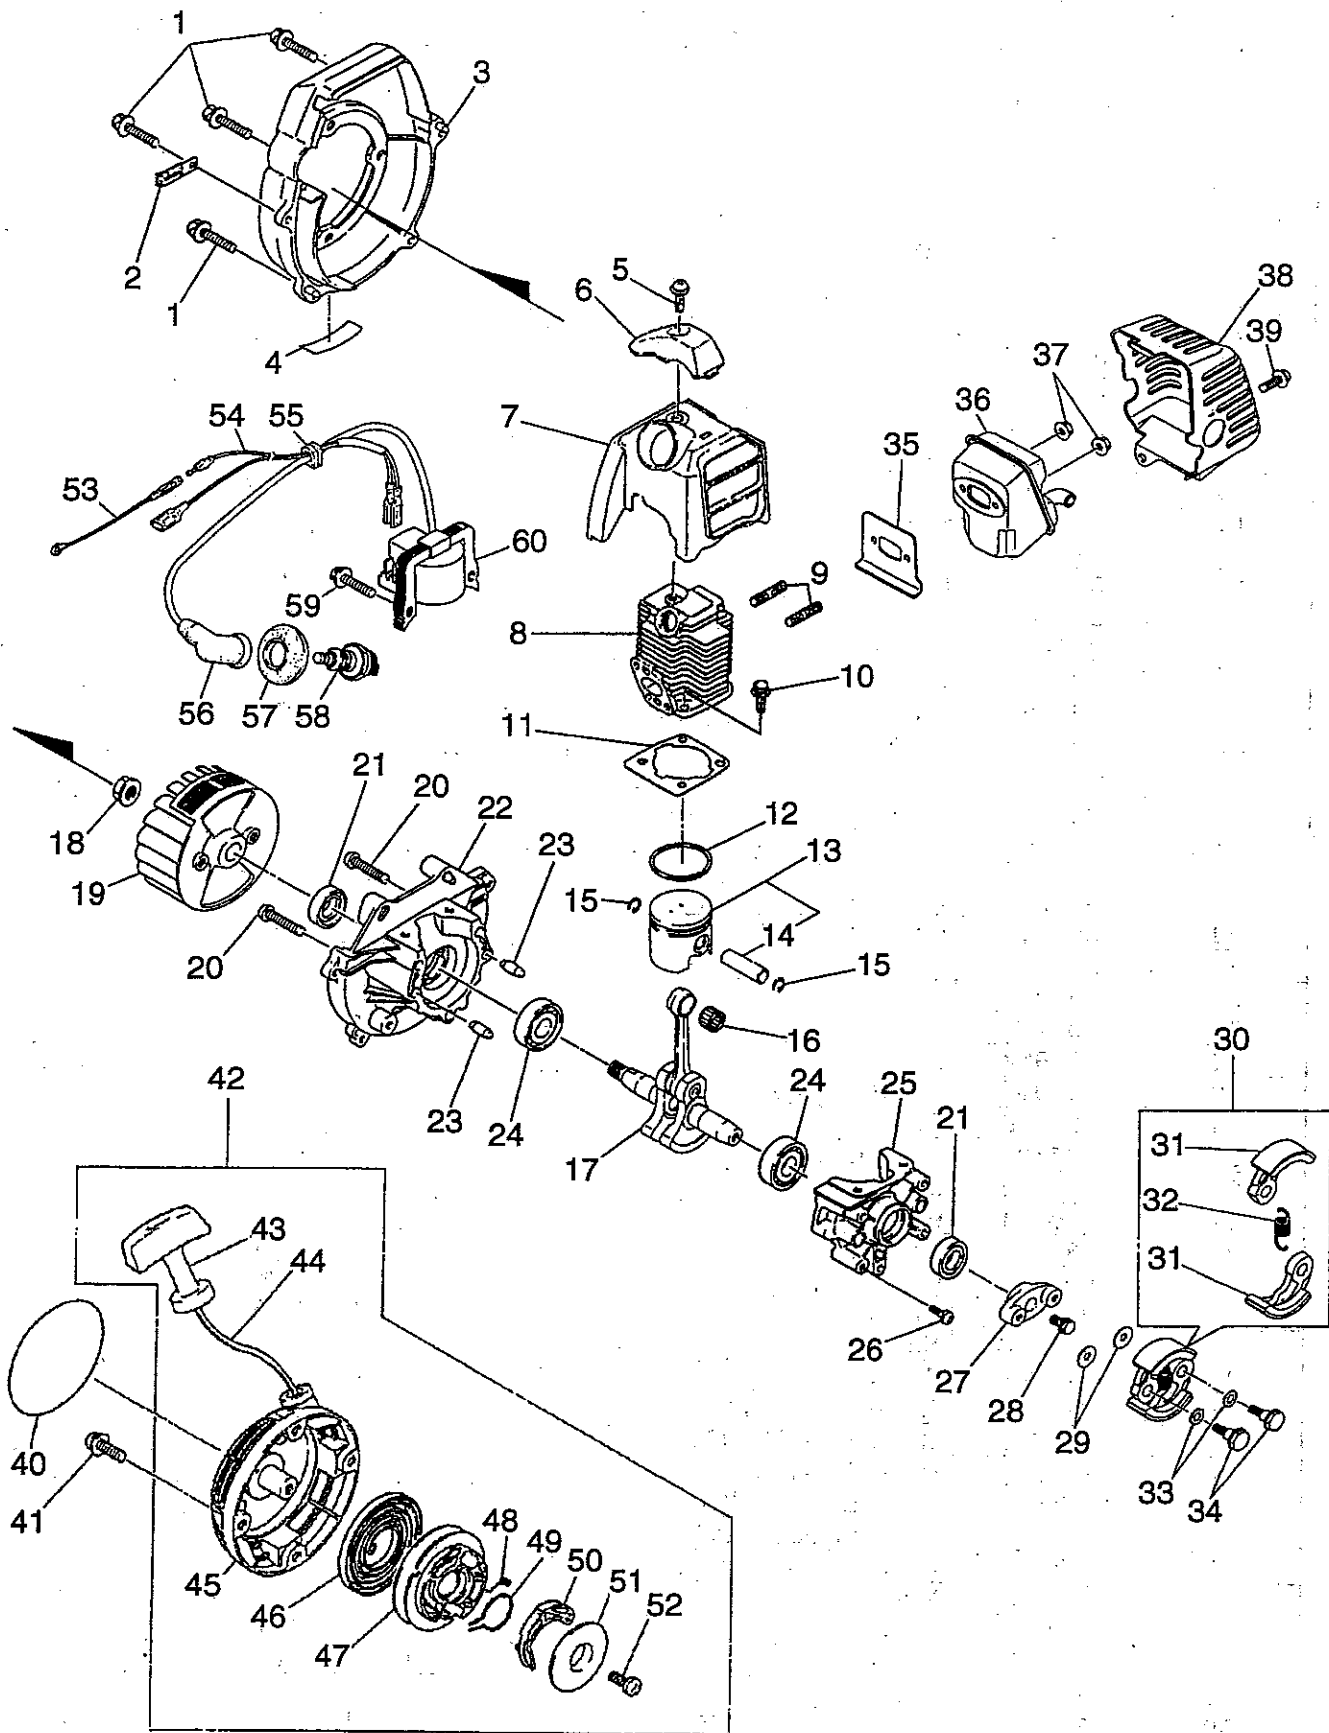

Models HT210 & HT210L Engine & Rewind Starter

Models HT210 & HT210L Engine & Rewind Starter

Ref. No.	Part No.	Description	Q'ty	Remarks
1	591466	Bolt	4	
2	260223	Clamp	1	
3	591468	Fan Case	1	
4	587179	Label	1	
5	577240	Screw	1	
6	591470	Plug Guard	1	
7	591471	Cylinder Cover	1	
8	591473	Cylinder	1	
9	591472	Stud Bolt	2	
10	591026	Bolt	2	
11	591027	Cylinder Gasket	1	
12	591474	Top Ring	1	
13	591475	Piston Set	1	Includes 14
14	591035	Piston Pin	1	
15	997297	Piston Pin Clip	2	
16	997300	Needle Bearing	1	
17	591476	Crankshaft Assembly	1	
18	990136	Nut	1	
19	591477	Rotor (Flywheel)	1	
20	912609	Screw	3	
21	912612	Oil Seal	2	
22	591469	Drive Case	1	
23	587178	Dowel Pin	2	
24	972893	Bearing	2	#6001
25	591467	Starter Case	1	
26	971817	Screw	4	
27	997301	Clutch Holder	1	
28	997302	Bolt	1	
29	581530	Washer	2	
30	591499	Clutch	1	Includes 31, 32
31	591500	Clutch Shoe	2	
32	260105	Clutch Spring	1	
33	591055	Washer	2	
34	591054	Clutch Bolt	2	
35	591481	Muffler Gasket	1	
36	591482	Muffler	1	
37	991103	Nut	2	
38	591483	Muffler Cover	1	
39	587188	Screw	1	
40	591489	Label	1	
41	591028	Screw	4	
42	591484	Rewind Starter	1	Includes 43-52
43	992153	Starter Grip	1	
44	972832	Starter Rope	1	
45	591488	Starter Case	1	
46	591487	Spiral Spring	1	
47	591486	Reel	1	
48	972834	Return Spring	1	
49	972831	Friction Spring	1	
50	997314	Ratchet	1	
51	993293	Friction Plate	1	
52	591485	Screw	1	
53	574185	Lead Wire	1	
54	591478	Lead Wire	1	
55	260784	Grommet	1	
56	977306	Plug Cap	1	
57	991622	Plug Cap	1	
58	575353	Spark Plug	1	NGK BM6A
59	977301	Bolt	2	
60	591037	Ignition Coil	1