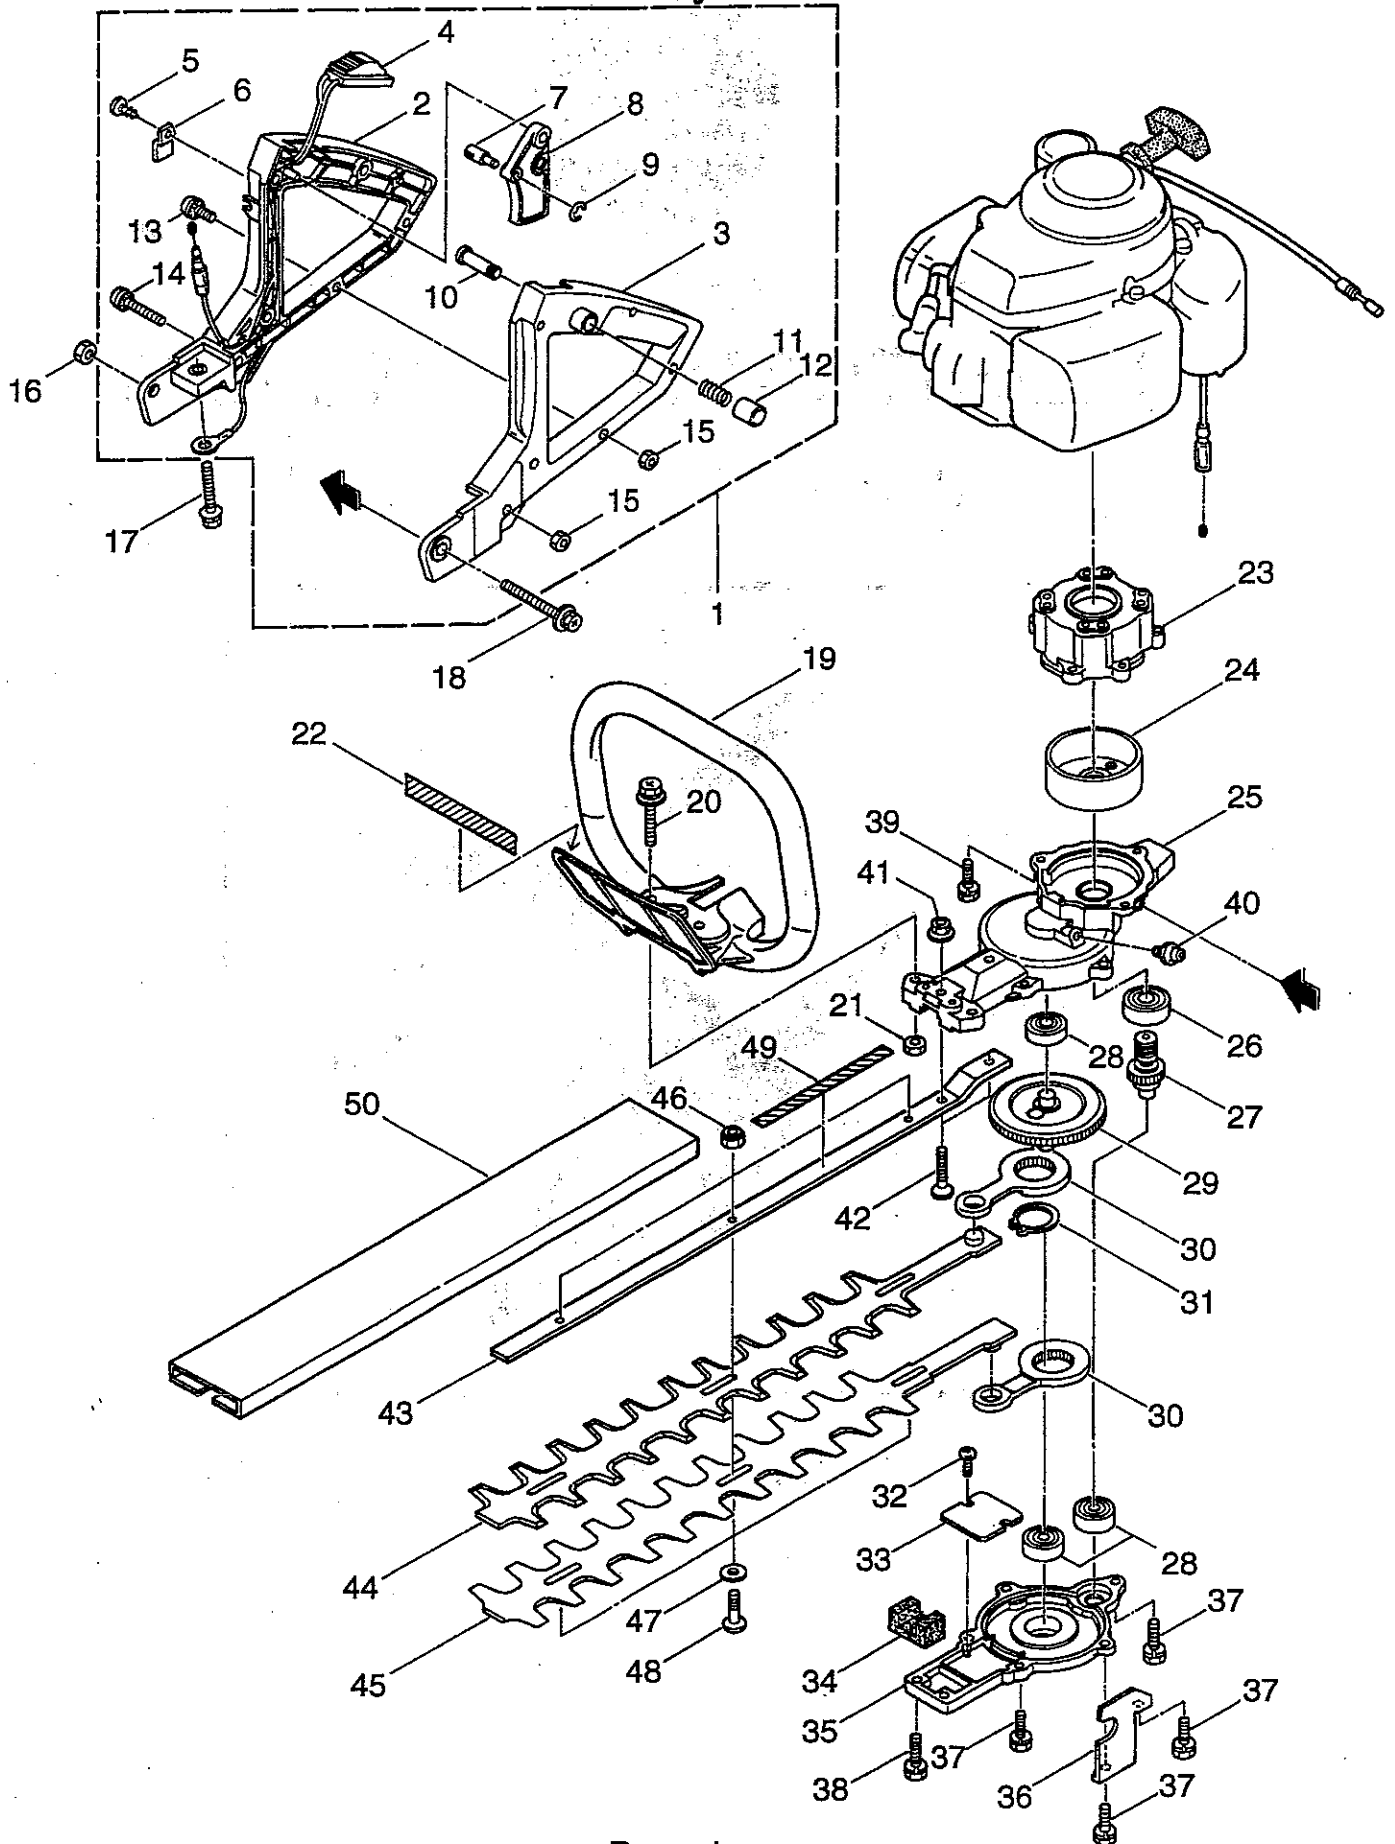

# Models HT210 & HT210L Main Body

# Models HT210 & HT210L Main Body

Ref. No.	Part No.	Description	Q'ty	Remarks
1	997257	Rear Handle Assembly	1	Includes 2~15 (•)
2	997270	•Rear Handle Half (Right)	1	
3	997267	•Rear Handle Half (Left)	1	
4	997261	•Stop Switch	1	
5	997258	•Screw	1	M4 x 10
6	997259	•Holder, Cable	1	
7	997260	•Plate, Wire	1	
8	997262	•Throttle Lever	1	
9	997263	•Snap Ring	1	
10	997264	•Lever Pin	1	
11	997265	•Spring	1	
12	997266	•Fixing Knob	1	
13	997268	•Screw	5	M4 x 16
14	997269	•Screw	1	M4 x 30
15	997271	•Nut	6	M4
16	997253	Nut	1	M6
17	581910	Bolt	1	M6 x 40
18	581909	Bolt	1	M6 x 50
19	997276	Front Handle	1	
20	997275	Bolt	2	M6 x 30
21	997253	Nut	2	M6
22	591449	Label	1	
23	577127	Spacer	1	
24	580761	Drum	1	
25	584661	Upper Case	1	
26	580767	Bearing	1	#6001 2RS
27	580769	Pinion Gear	1	
28	580768	Bearing	3	#608 Z
29	591443	Crank Complete	1	
30	997282	Rod	2	
31	580777	Snap Ring	1	
32	991924	Screw	2	M3 x 5
33	991919	Rod Slide Plate	1	
34	997286	Felt	1	
35	997288	Lower Case	1	
36	591448	Guide Plate	1	
37	580791	Bolt	5	M5 x 16
38	580790	Bolt	2	M5 x 20
39	991971	Bolt	2	M6 x 15
40	991937	Grease Nipple	1	M6
41	997244	Nut	2	M5
42	997284	Screw	2	M5 x 16
43	997277	Guide Plate (HT210)	1	
43	581912	Guide Plate (HT210L)	1	
44	997285	Upper Blade (HT210)	1	
44	570687	Upper Blade (HT210L)	1	
45	997287	Lower Blade (HT210)	1	
45	570688	Lower Blade (HT210L)	1	
46	991941	U-Nut	3*	M6 (*Q'ty 4, HT210L)
47	991913	Washer	3*	(*Q'ty 4, HT210L)
48	991914	Screw	3*	(*Q'ty 4, HT210L)
49	591450	Label	1	
50	585328	Blade Cover (HT210)	1	
50	585329	Blade Cover (HT 210L)	1	