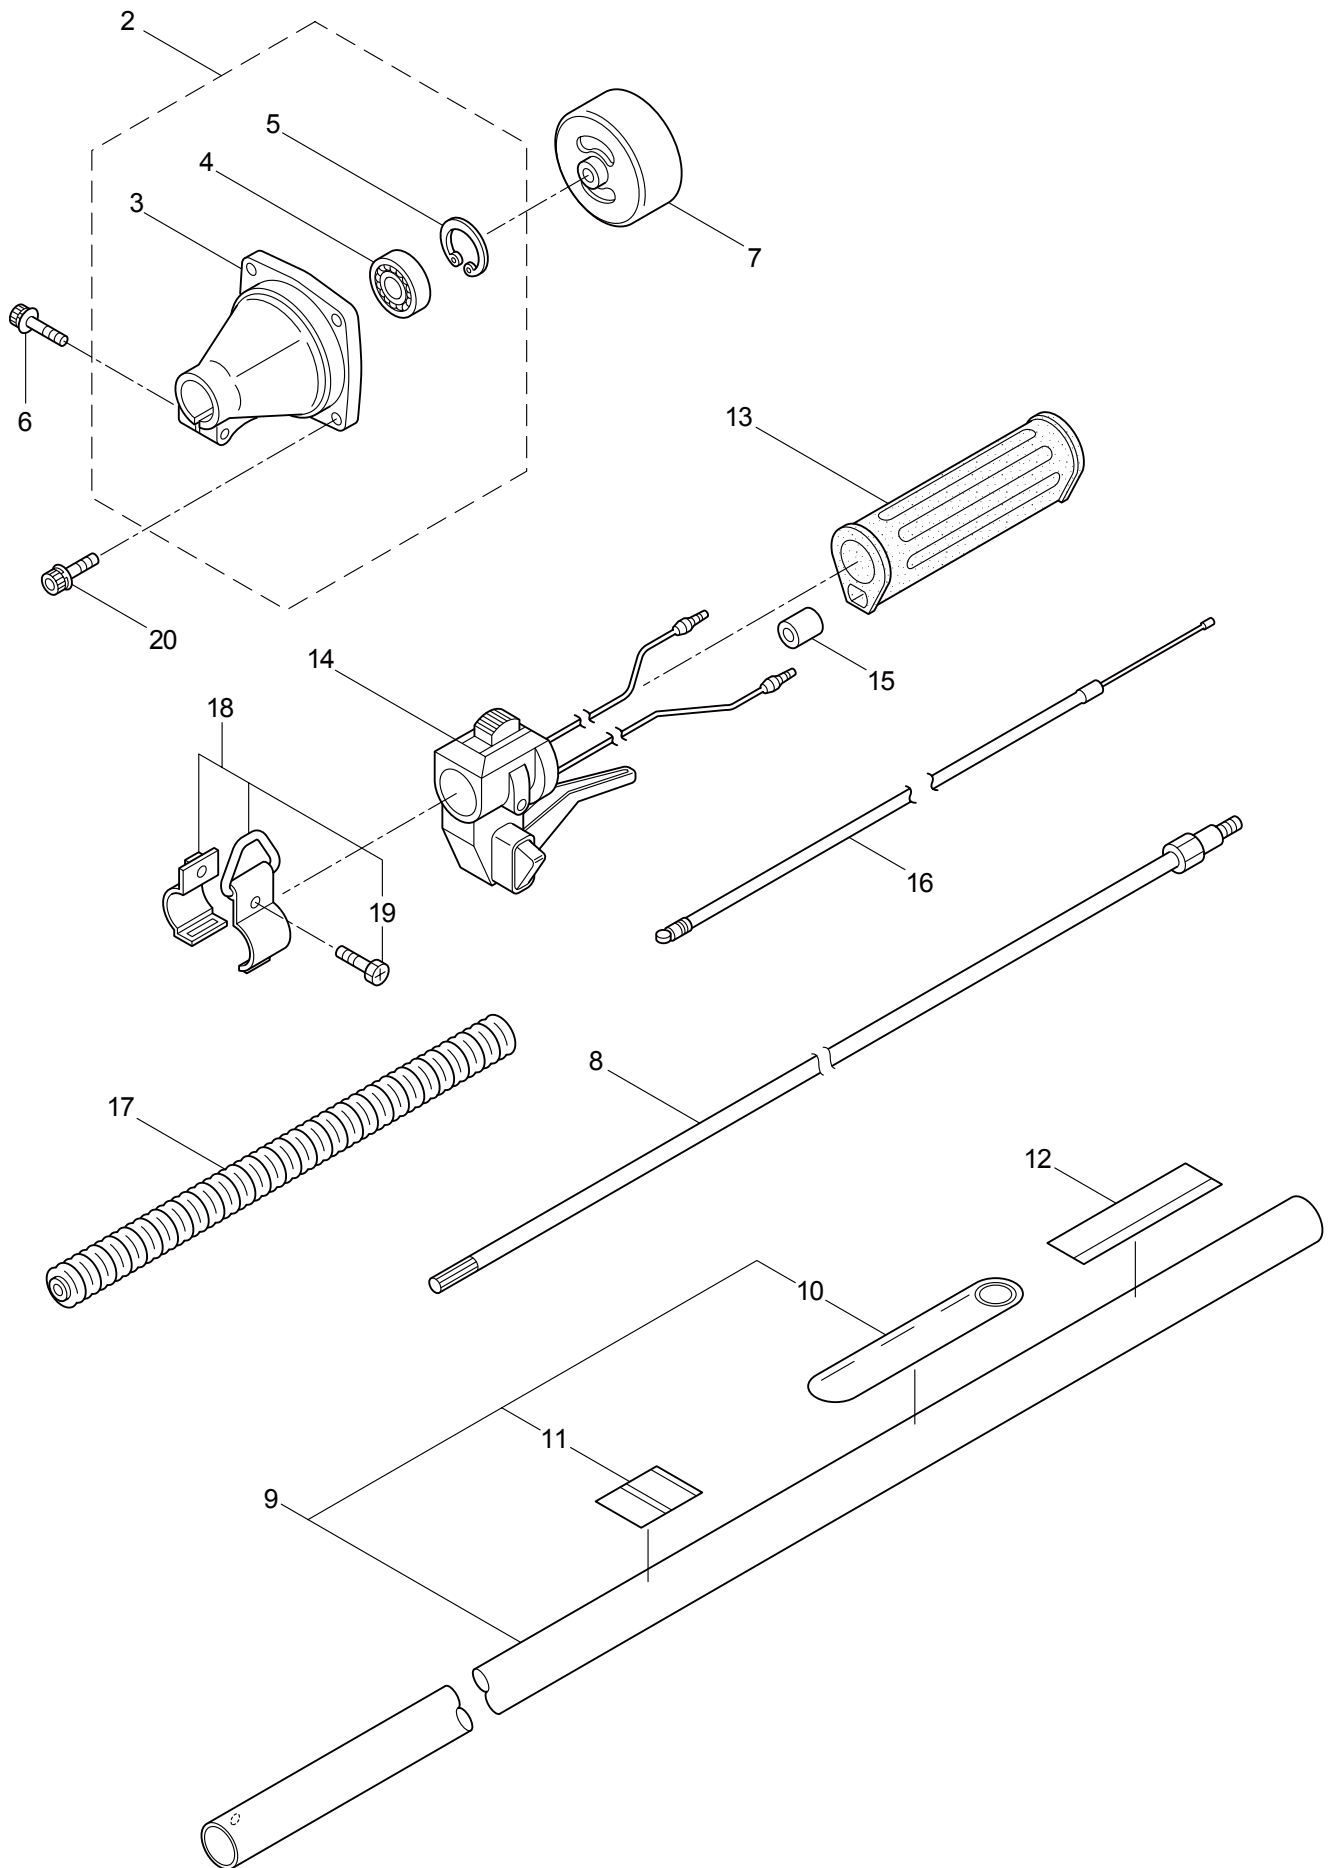

MARUYAMA

ILLUSTRATED PARTS LIST

EHT2321DSL

EXTENDED REACH HEDGE TRIMMER

EHT2321DSL
EXTENDED REACH
HEDGE TRIMMER
PART 522636 09/2008

Maruyama. *E x t r a o r d i n a r y .*

1. EHT2321DSL
DRIVESHAFT

Ref. No.	Part No.	Part Name	Q'ty	Remarks
1-2	219602	Clutch Case Ass'y	1	Incl.3-5
1-3	219465	Clutch Case	1	
1-4	016405	Bearing	1	#6200ZZ
1-5	013825	Snap Ring	1	#30
1-6	261246	Cap Screw	1	M5x25
1-7	054677	Clutch Drum	1	
1-8	224644	Driveshaft Ass'y	1	
1-9	226562	Driveshaft Tube Ass'y	1	Incl.10,11
1-10	221501	Label	1	Warning
1-11	217879	Label	1	Warning
1-12	228247	Label	1	EHT2321DSL
1-13	215532	Shaft Grip	2	
1-14	221465	Throttle Trigger	1	
1-15	214083	Outer Guide	1	
1-16	213444	Throttle Cable	1	340L
1-17	213548	Plastic Tube	1	#10x200L
1-18	054691	Hanging Bracket Ass'y	1	Incl.19
1-19	089738	Bolt	1	M5x15
1-20	261250	Cap Screw	4	M5x20

2.EHT2321DSL
BLADE

1-2-59

Ref. No.	Part No.	Part Name	Q'ty	Remarks
2-46	634569	Casing (B)	1	
2-47	631750	Washer	1	6x15xt2
2-48	631770	Screw	1	M6x12
2-49	643722	Screw	2	M4x10
2-50	631777	Cap Screw	1	M5x12
2-51	631778	Cap Screw	1	M5x25
2-52	631779	Joint	1	
2-53	631780	Gear Shaft (B)	1	
2-54	631781	Bearing	2	#6900RS
2-55	631772	Snap Ring	1	RTW22
2-56	631782	Gear	1	L2
2-57	631755	Snap Ring	1	ETW6
2-58	631783	Packing	1	
2-59	643721	Plate 135	1	