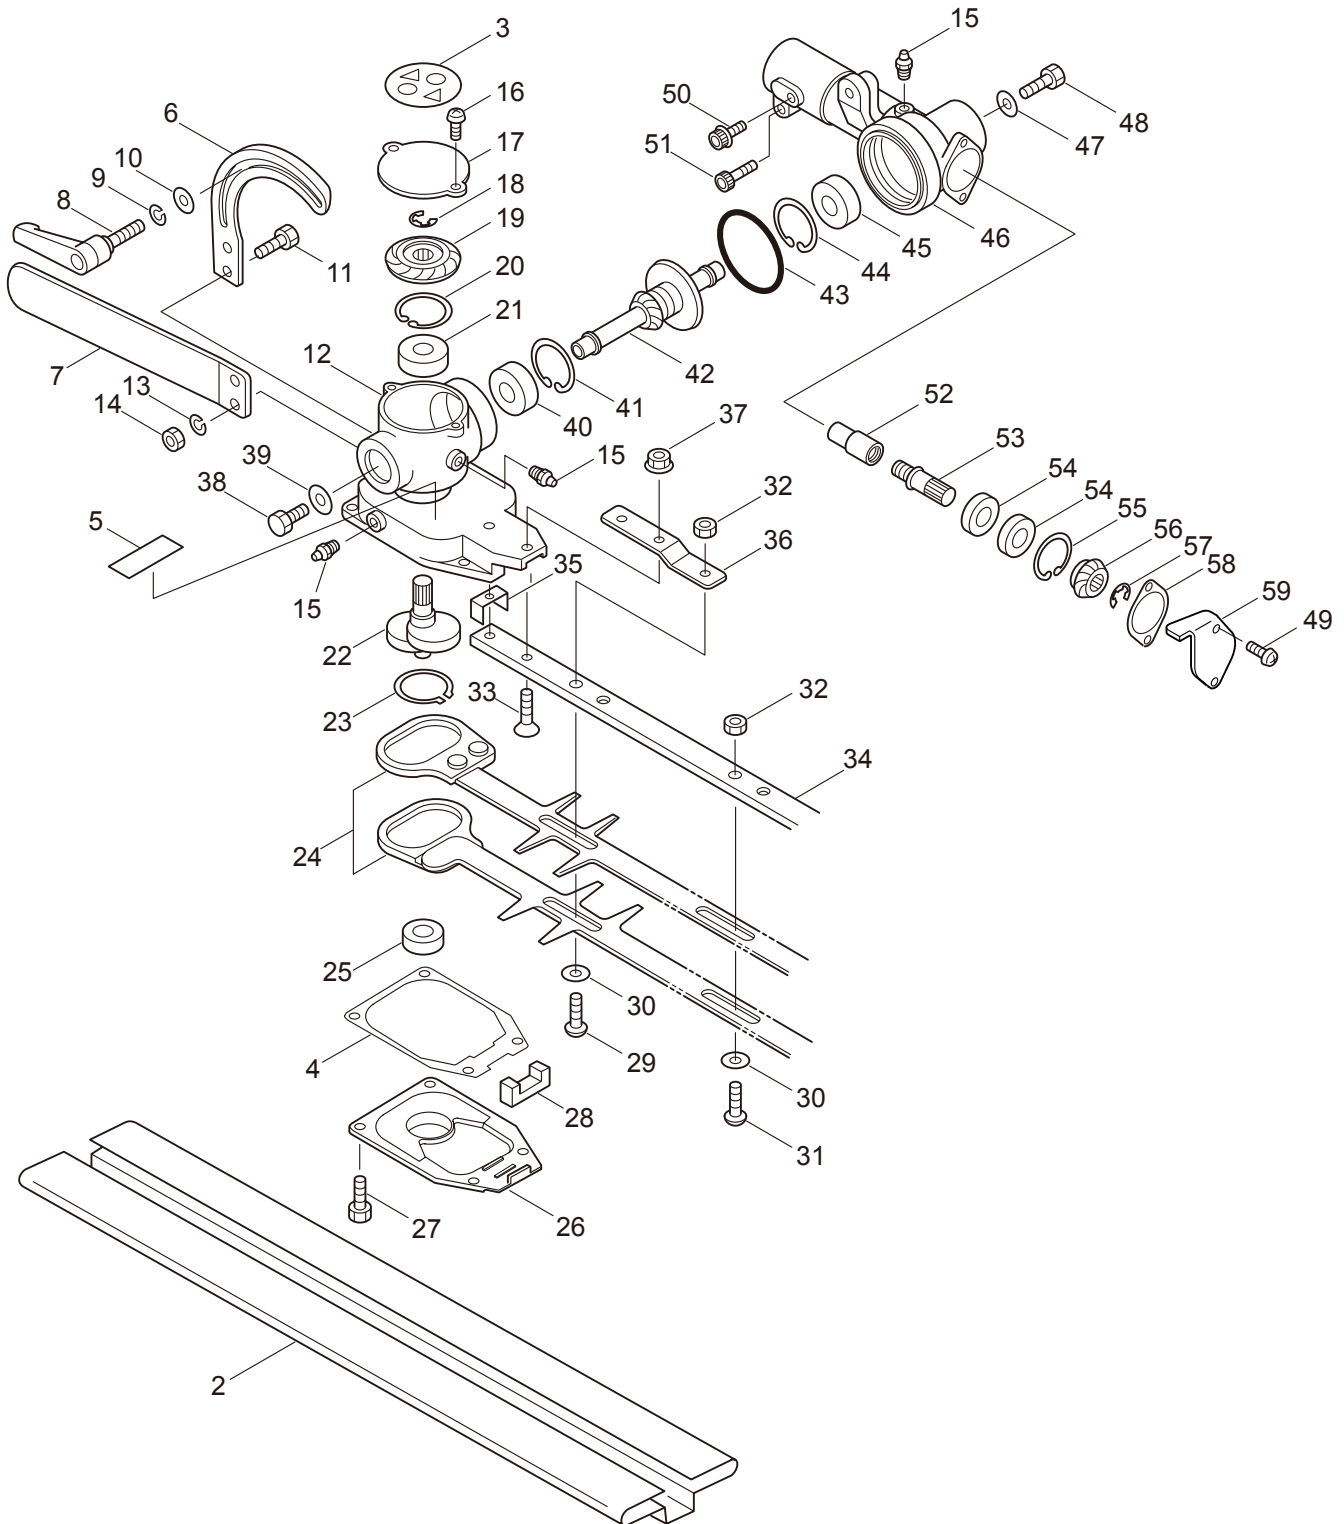

2. EHT2321DSL BLADE

1-2-59

Ref. No.	Part No.	Part Name	Q'ty	Remarks
2-1	227257	Blade Ass'y (24)	1	Incl.2-59
2-2	638466	Blade Cover	1	650L
2-3	631786	Seal	1	
2-4	634571	Packing	1	
2-5	223925	Label	1	Grease up
2-6	223873	Stay	1	
2-7	223872	Handle	1	
2-8	631748	Clamp Lever	1	6x25
2-9	631749	Spring Washer	1	M6
2-10	631750	Washer	1	6x15xt2
2-11	631751	Screw	2	M6x22
2-12	634568	Casing (A)	1	
2-13	631749	Spring Washer	2	M6
2-14	582438	Nut	2	M6
2-15	580766	Grease Nipple	3	M6
2-16	631753	Screw	2	M4x8
2-17	631754	Plate (A)	1	
2-18	631755	Snap Ring	1	ETW6
2-19	631756	Gear	1	R2
2-20	631757	Snap Ring	1	RTW26
2-21	582443	Bearing	1	#6000 2RS
2-22	631758	Crank Complete	1	
2-23	631759	Snap Ring	1	STW28
2-24	638463	Blade Ass'y	2	
2-25	638464	Bearing	1	#608Z
2-26	634570	Cover	1	
2-27	634572	Screw	4	M4x12
2-28	631763	Felt	1	
2-29	631764	Screw	1	L29
2-30	991913	Washer	6	
2-31	631765	Screw	5	L17
2-32	580764	U-Nut	6	M6
2-33	631766	Screw	2	M5x20
2-34	638465	Guide Plate	1	600L
2-35	631768	Stopper	1	
2-36	631769	Reinforcing Plate	1	
2-37	580763	Frang Nut	2	M5
2-38	631770	Screw	1	M6x12
2-39	631750	Washer	1	6x15xt2
2-40	631771	Bearing	1	#608 2RS
2-41	631772	Snap Ring	1	RTW22
2-42	631773	Gear Shaft (A)	1	
2-43	631774	O-Ring	1	P41
2-44	631757	Snap Ring	1	RTW26
2-45	582443	Bearing	1	#6000 2RS

2.EHT2321DSL
BLADE

1-2-59

Ref. No.	Part No.	Part Name	Q'ty	Remarks
2-46	634569	Casing (B)	1	
2-47	631750	Washer	1	6x15xt2
2-48	631770	Screw	1	M6x12
2-49	643722	Screw	2	M4x10
2-50	631777	Cap Screw	1	M5x12
2-51	631778	Cap Screw	1	M5x25
2-52	631779	Joint	1	
2-53	631780	Gear Shaft (B)	1	
2-54	631781	Bearing	2	#6900RS
2-55	631772	Snap Ring	1	RTW22
2-56	631782	Gear	1	L2
2-57	631755	Snap Ring	1	ETW6
2-58	631783	Packing	1	
2-59	643721	Plate 135	1	