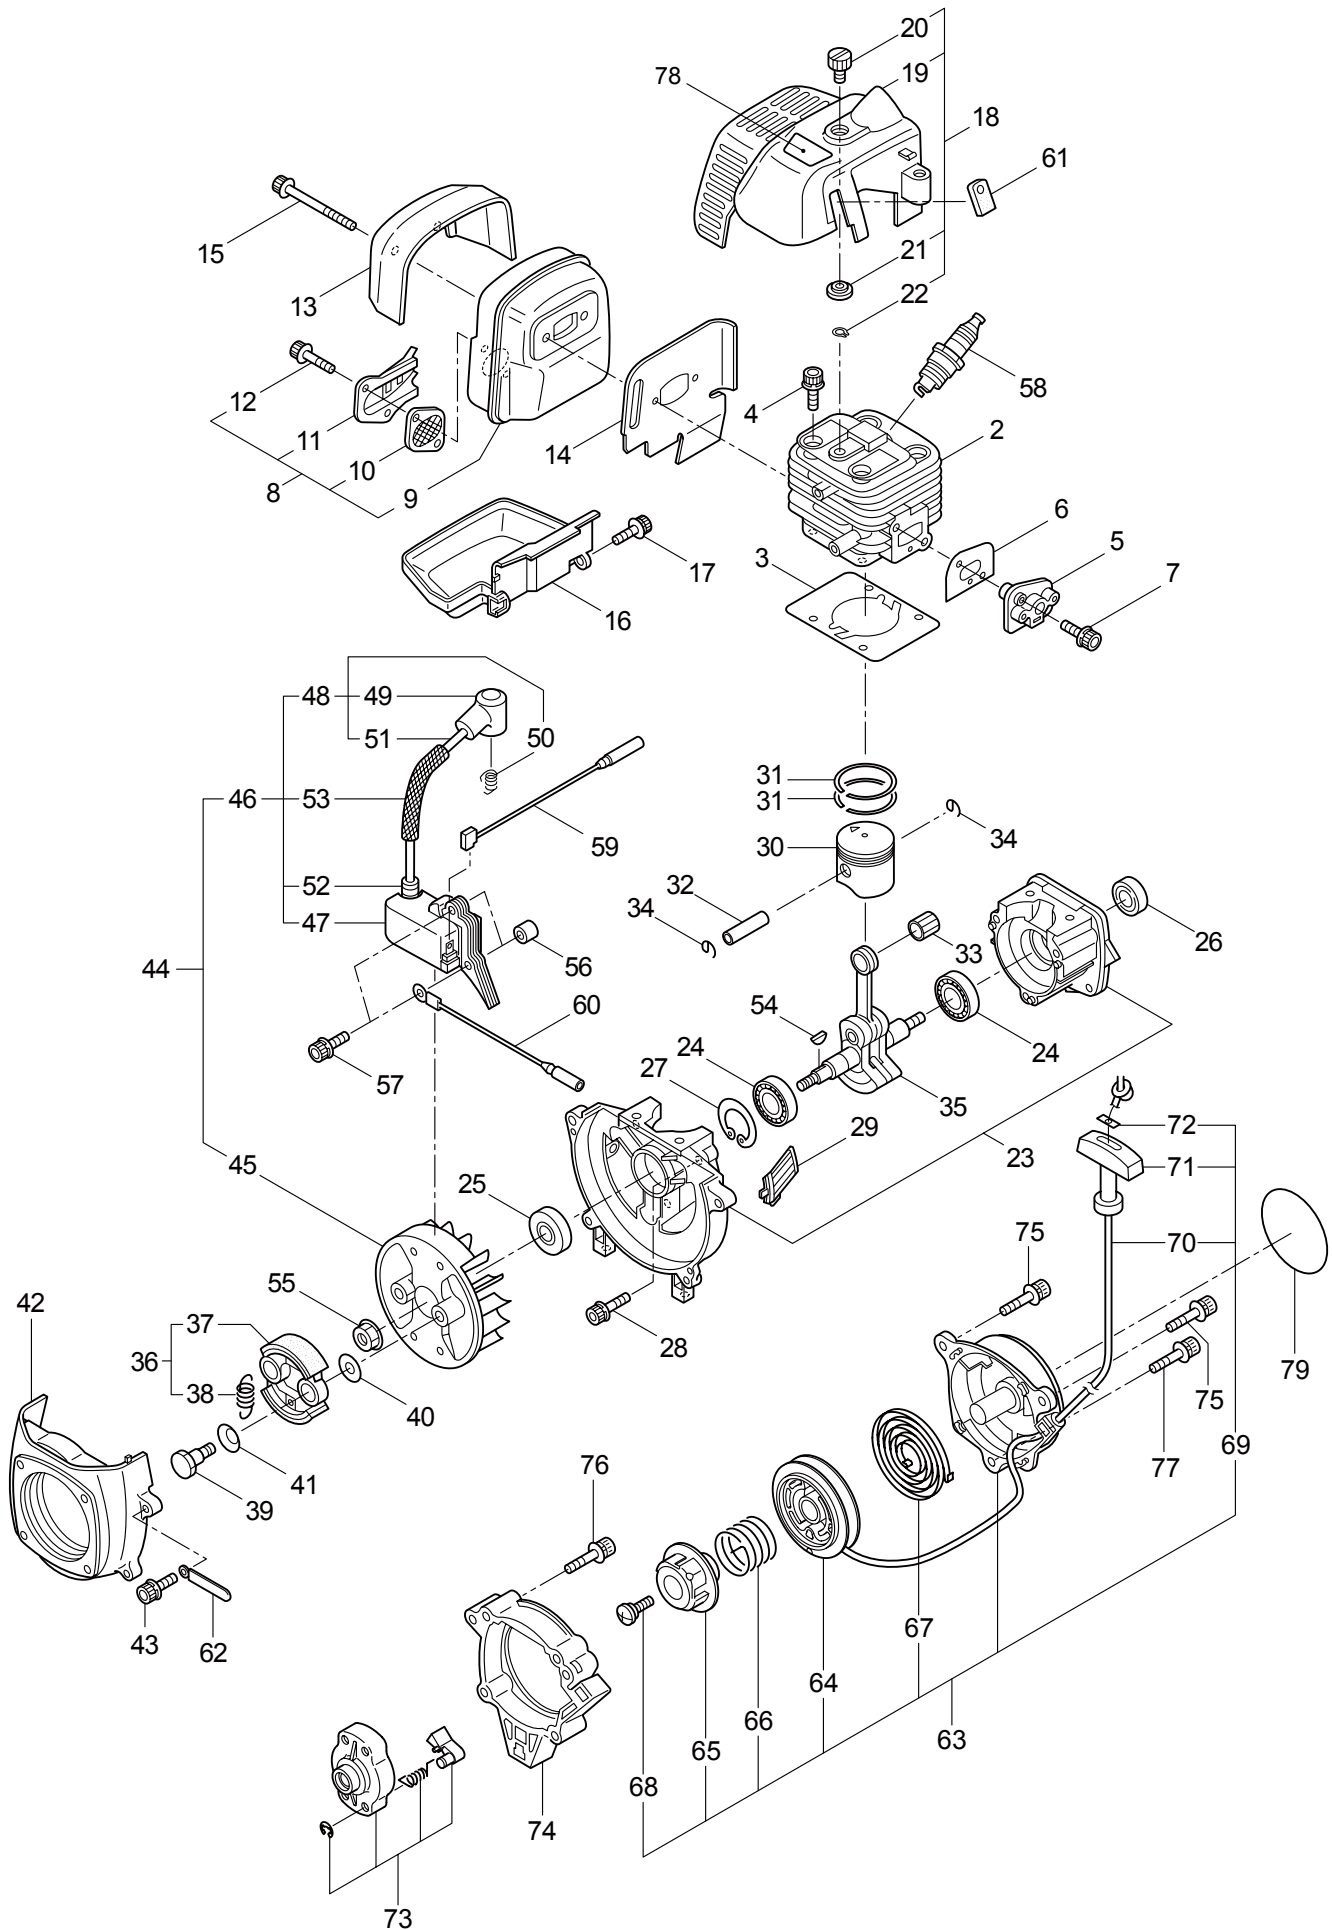

2.EHT2321DSL
BLADE

1-2-59

Ref. No.	Part No.	Part Name	Q'ty	Remarks
2-46	634569	Casing (B)	1	
2-47	631750	Washer	1	6x15xt2
2-48	631770	Screw	1	M6x12
2-49	643722	Screw	2	M4x10
2-50	631777	Cap Screw	1	M5x12
2-51	631778	Cap Screw	1	M5x25
2-52	631779	Joint	1	
2-53	631780	Gear Shaft (B)	1	
2-54	631781	Bearing	2	#6900RS
2-55	631772	Snap Ring	1	RTW22
2-56	631782	Gear	1	L2
2-57	631755	Snap Ring	1	ETW6
2-58	631783	Packing	1	
2-59	643721	Plate 135	1	

3. EHT2321DSL ENGINE

Ref. No.	Part No.	Part Name	Q'ty	Remarks
3-46	281705	Ignition Coil Ass'y	1	Incl.47-53
3-47	281706	Coil	1	
3-48	281707	Spark Plug Wire Ass'y	1	Incl.49-51
3-49	261074	Plug Boot	1	
3-50	261075	Connector	1	
3-51	281709	Spark Plug Wire	1	
3-52	261072	Cap	1	
3-53	268584	Insulator	1	140L
3-54	261076	Woodruff Key	1	3x10
3-55	261417	Nut,Rotor	1	M8
3-56	280381	Spacer	2	
3-57	261256	Cap Screw	2	M4x25
3-58	261200	Spark Plug	1	NGK BPM6Y
3-59	263804	Wire,Coil Ground	1	
3-60	268044	Lead	1	
3-61	269189	Grommet	1	
3-62	264588	Clamp	1	
3-63	283477	Recoil Ass'y	1	Incl.64-72
3-64	283504	Reel	1	
3-65	283505	Cam Plate	1	
3-66	283506	Spring	1	
3-67	280931	Spiral Spring	1	
3-68	267213	Screw	1	
3-69	283578	Stater Rope Ass'y	1	Incl.70-72
3-70	283579	Stater Rope	1	
3-71	261725	Starter Grip	1	
3-72	283511	Rope Stopper	1	
3-73	283575	Starter Pawl Ass'y	1	
3-74	284698	Adapter Ass'y	1	
3-75	283391	Cap Screw	2	M4x20
3-76	265726	Cap Screw	4	M4x16
3-77	282096	Cap Screw	1	M4x16
3-78	282558	Label	1	
3-79	282340	Label	1	CER230