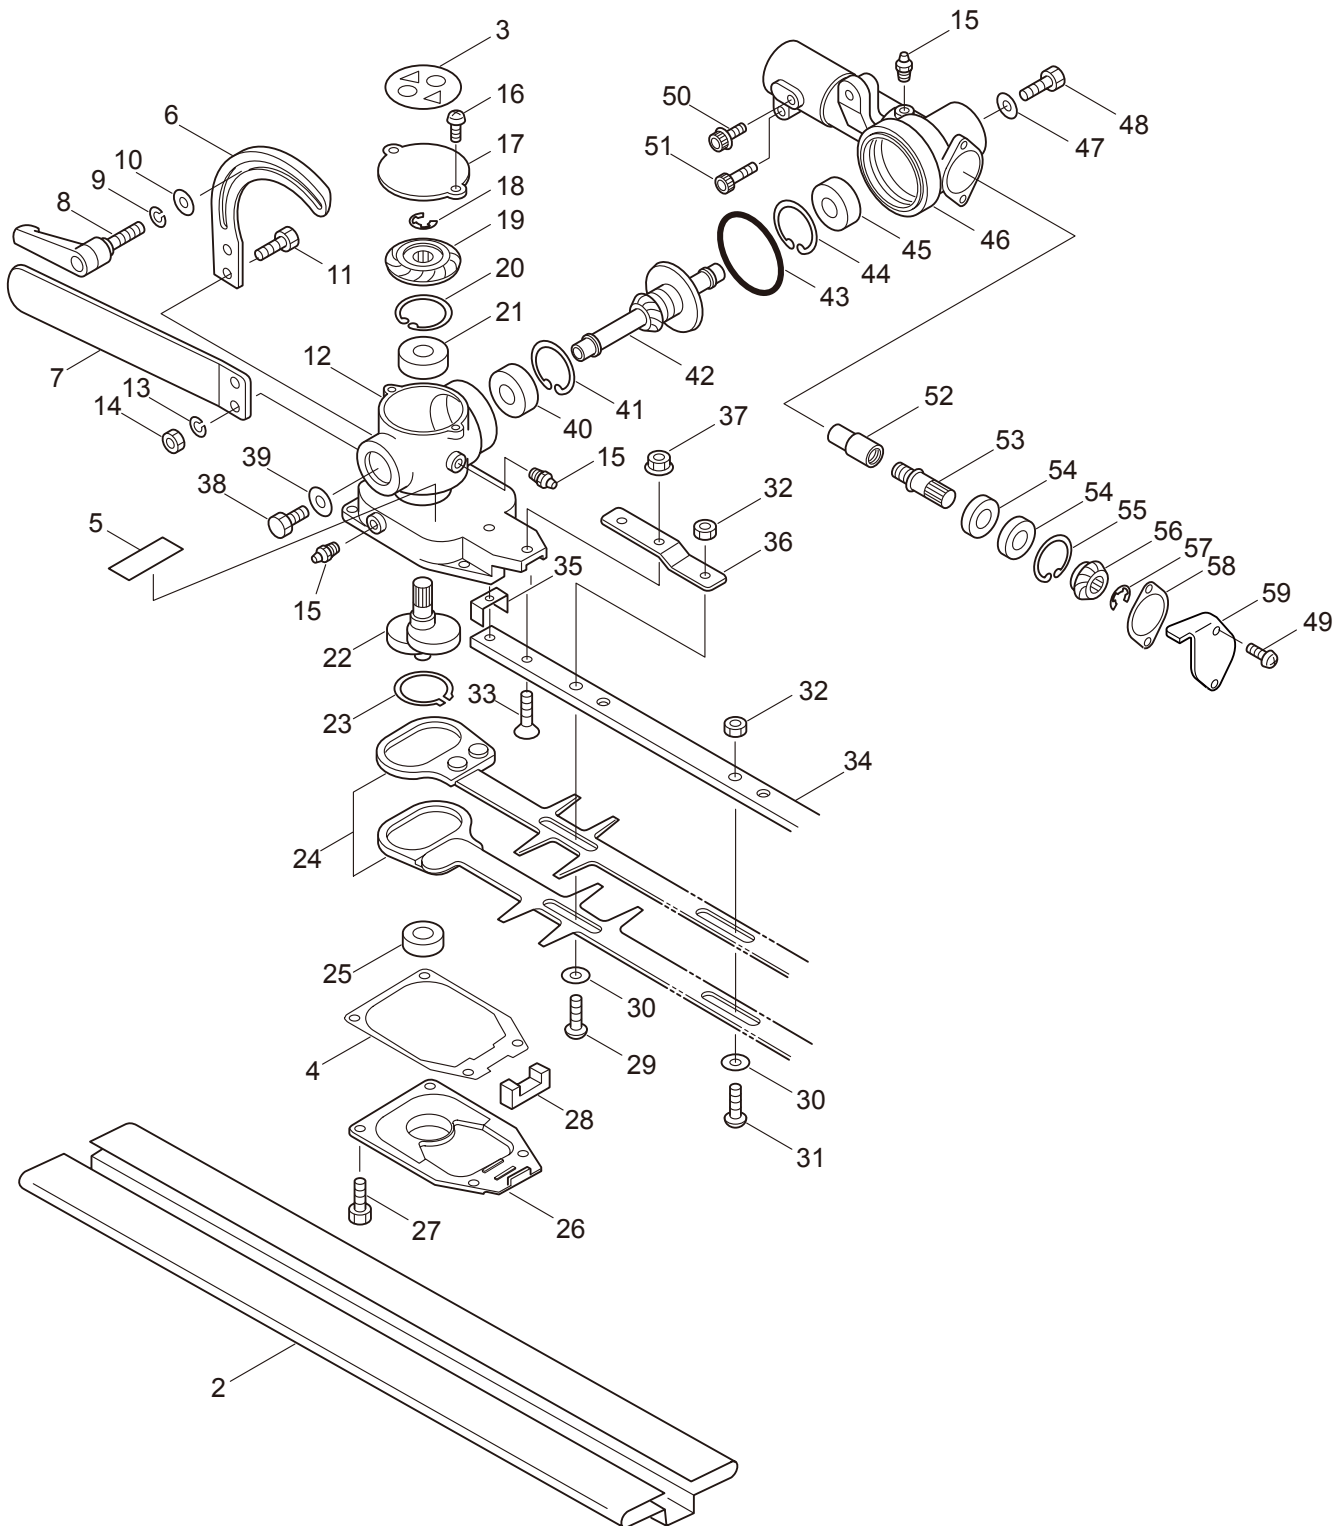

2. EHT2321DSL BLADE

1-2-59

Ref. No.	Part No.	Part Name	Q'ty	Remarks
2-1	227257	Blade Ass'y (24)	1	Incl.2-59
2-2	638466	Blade Cover	1	650L
2-3	631786	Seal	1	
2-4	634571	Packing	1	
2-5	223925	Label	1	Grease up
2-6	223873	Stay	1	
2-7	223872	Handle	1	
2-8	631748	Clamp Lever	1	6x25
2-9	631749	Spring Washer	1	M6
2-10	631750	Washer	1	6x15xt2
2-11	631751	Screw	2	M6x22
2-12	634568	Casing (A)	1	
2-13	631749	Spring Washer	2	M6
2-14	582438	Nut	2	M6
2-15	580766	Grease Nipple	3	M6
2-16	631753	Screw	2	M4x8
2-17	631754	Plate (A)	1	
2-18	631755	Snap Ring	1	ETW6
2-19	631756	Gear	1	R2
2-20	631757	Snap Ring	1	RTW26
2-21	582443	Bearing	1	#6000 2RS
2-22	631758	Crank Complete	1	
2-23	631759	Snap Ring	1	STW28
2-24	638463	Blade Ass'y	2	
2-25	638464	Bearing	1	#608Z
2-26	634570	Cover	1	
2-27	634572	Screw	4	M4x12
2-28	631763	Felt	1	
2-29	631764	Screw	1	L29
2-30	991913	Washer	6	
2-31	631765	Screw	5	L17
2-32	580764	U-Nut	6	M6
2-33	631766	Screw	2	M5x20
2-34	638465	Guide Plate	1	600L
2-35	631768	Stopper	1	
2-36	631769	Reinforcing Plate	1	
2-37	580763	Frang Nut	2	M5
2-38	631770	Screw	1	M6x12
2-39	631750	Washer	1	6x15xt2
2-40	631771	Bearing	1	#608 2RS
2-41	631772	Snap Ring	1	RTW22
2-42	631773	Gear Shaft (A)	1	
2-43	631774	O-Ring	1	P41
2-44	631757	Snap Ring	1	RTW26
2-45	582443	Bearing	1	#6000 2RS