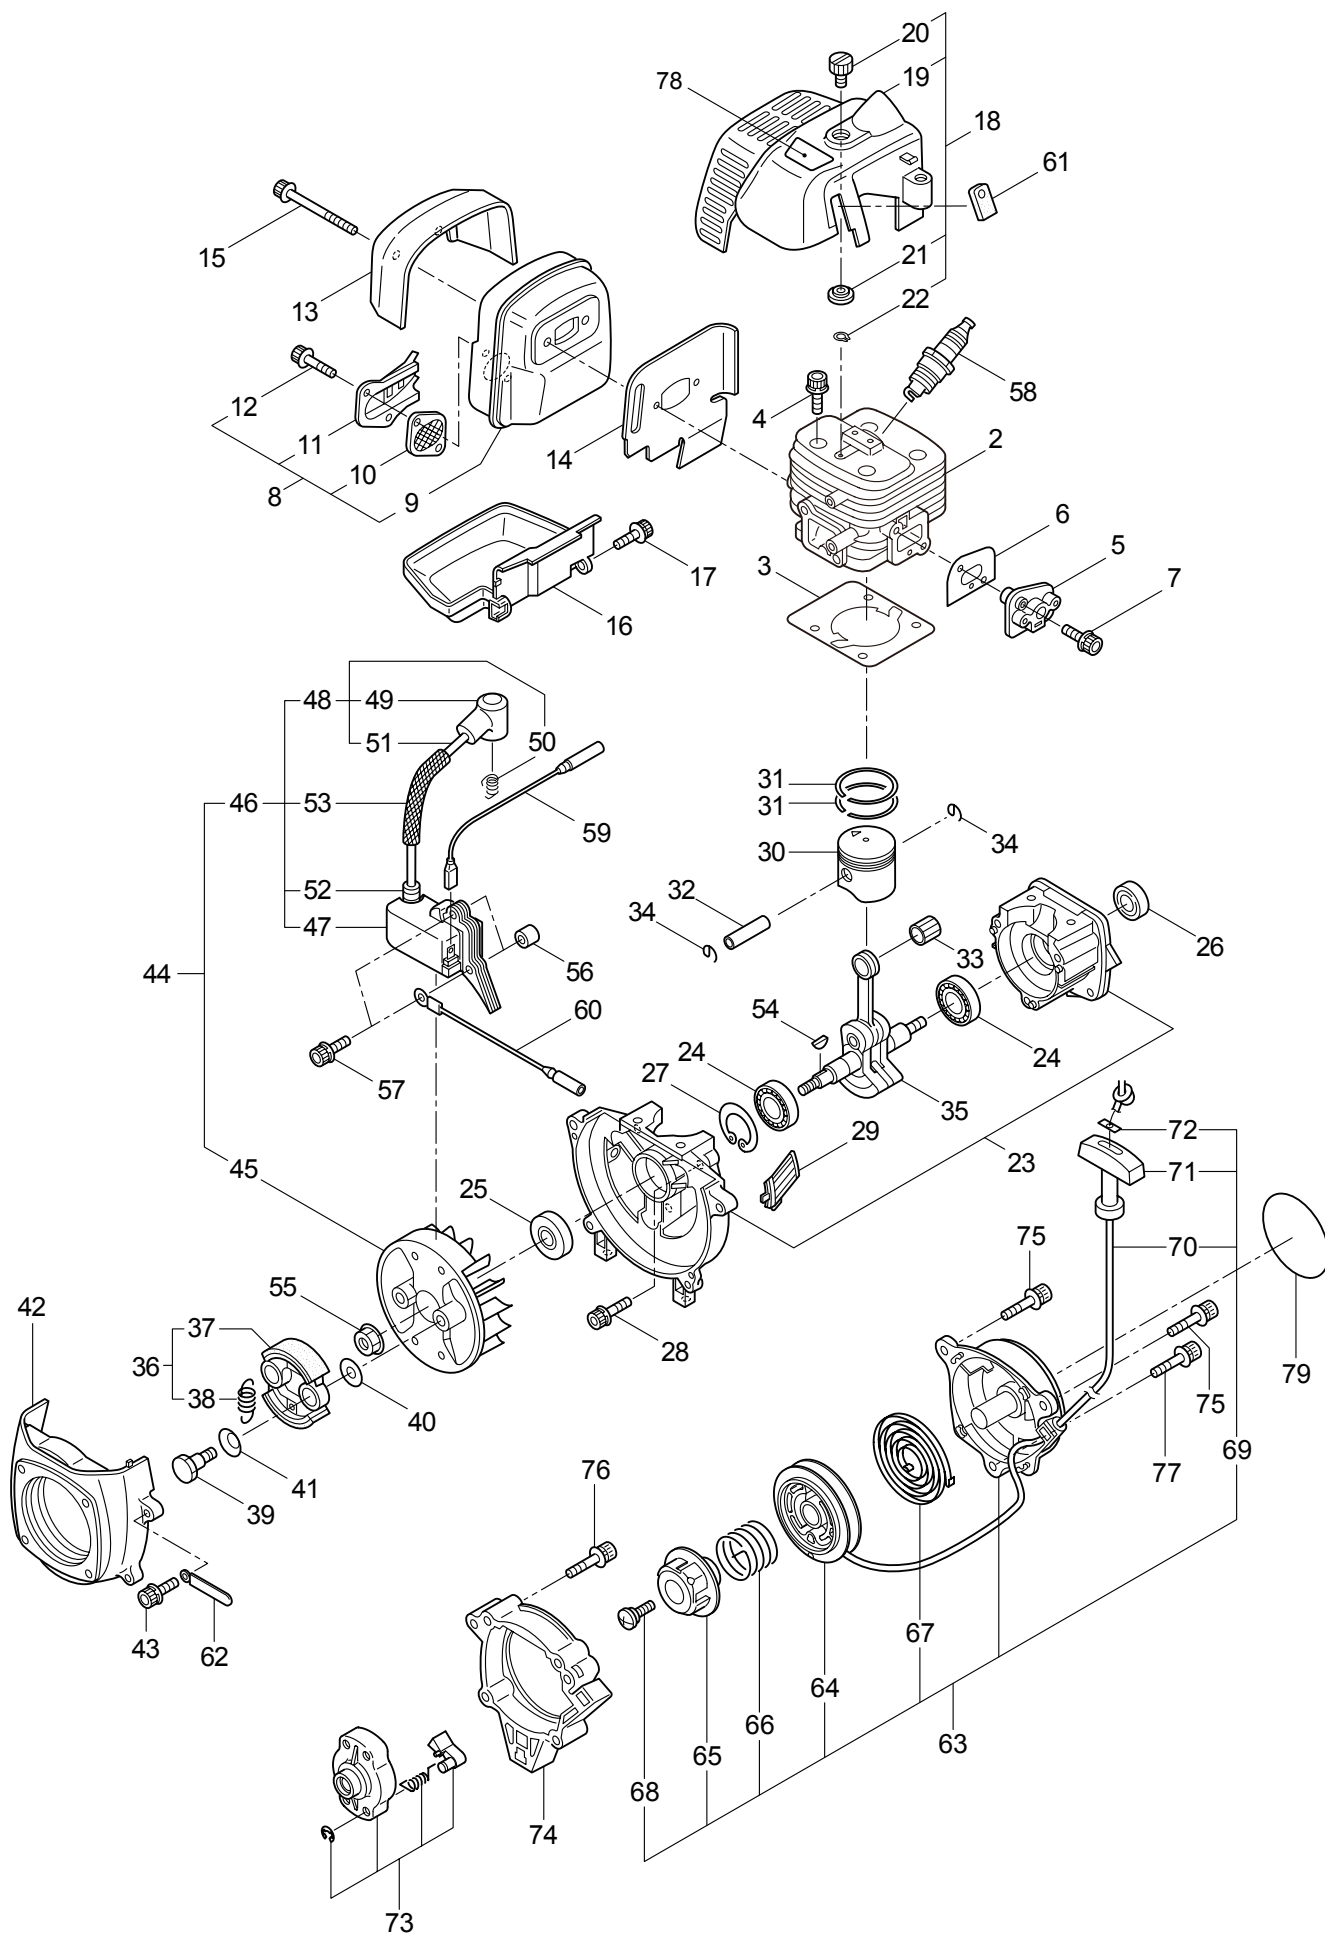

2. E23 ENGINE

Ref. No.	Part No.	Part Name	Q'ty	Remarks
2-1	858965	Engine	1	CE230/38
2-2	286309	Cylinder	1	
2-3	286074	Gasket	1	
2-4	261250	Cap Screw	4	M5x20
2-5	269144	Insulator	1	New gasket required
2-6	267049	Gasket	1	
2-7	265924	Cap Screw	2	M5x25
2-8	282208	Muffler Ass'y	1	Incl.9-12
2-9	282209	Muffler Comp.	1	
2-10	267056	Spark Arrester	1	
2-11	268171	Muffler Tail	1	
2-12	265107	Cap Screw	2	M4x10
2-13	268461	Holder	1	
2-14	281440	Gasket	1	
2-15	266402	Cap Screw	2	M5x55
2-16	281446	Under Cover	1	
2-17	267191	Cap Screw	1	M5x16
2-18	281716	Top Cover Ass'y	1	Incl.19-22
2-19	281444	Top Cover	1	
2-20	261018	Knob	1	
2-21	261020	Spacer	1	
2-22	261734	Snap Ring	1	#5
2-23	268026	Crankcase	1	
2-24	280488	Bearing	2	PPL 6001
2-25	261492	Oil Seal	1	ISCD12287
2-26	261386	Oil Seal	1	ISCD12227
2-27	055185	Snap Ring	1	#28
2-28	261612	Cap Screw	3	M5x30
2-29	281442	Screen	1	
2-30	268032	Piston	1	
2-31	282177	Piston Ring	2	
2-32	261036	Piston Pin	1	
2-33	263957	Bearing, Needle	1	KTV81112EG01 B2
2-34	261576	Clip,Piston	2	
2-35	268187	Crankshaft/Conn.Rod Ass'y	1	
2-36	267327	Clutch Ass'y	1	Incl.37,38
2-37	267342	Clutch Shoe	2	(2)required
2-38	267345	Spring,Clutch	1	
2-39	264505	Bolt	2	
2-40	261189	Washer	2	6x16.5x1.2
2-41	261777	Wave Washer	2	
2-42	281443	Fan Cover	1	
2-43	261250	Cap Screw	4	M5x20
2-44	286269	Magneto Ass'y	1	Incl.45-53
2-45	286271	Rotor/Fan	1