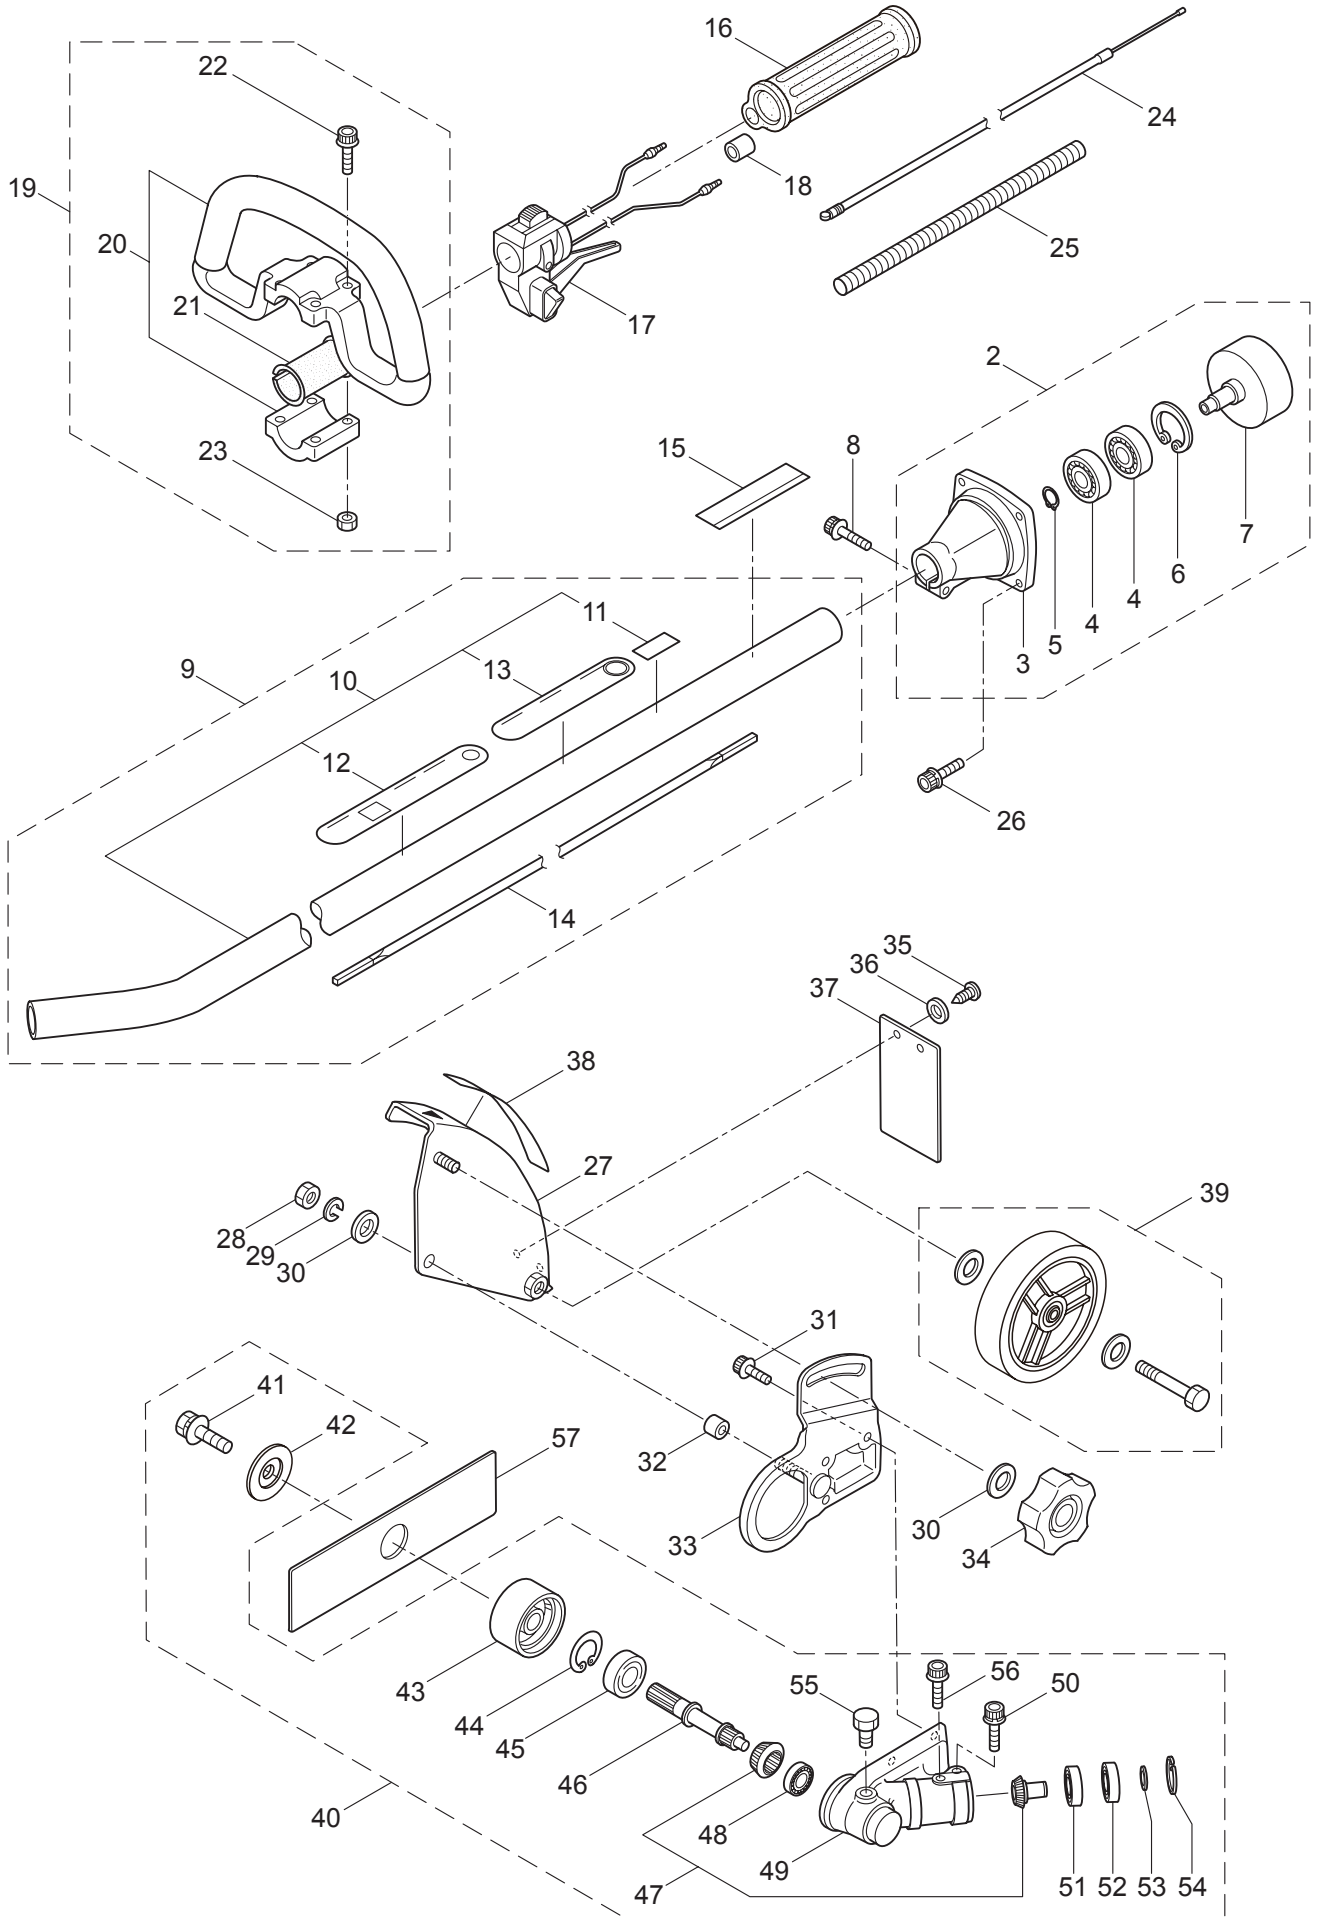

## CONTENTS

1. MAIN BODY .....	1 ~ 4
2. ENGINE .....	5 ~ 8
3. CARBURETOR, FUEL TANK .....	9 ~ 12
4. ACCESSORIES .....	13 ~ 14

2011. 11.

P/N 523312

1. E23  
MAIN BODY

Ref. No.	Part No.	Part Name	Q'ty	Remarks
1-1	363875	E23	1	
1-2	220155	Clutch Case Ass'y	1	Incl.3-7
1-3	220156	Clutch Case	1	
1-4	214161	Bearing	2	#6000ZZ
1-5	014210	Snap Ring	1	#10
1-6	054676	Snap Ring	1	#26
1-7	218588	Clutch Drum	1	
1-8	261246	Cap Screw	1	M5x25
1-9	224556	Driveshaft Kit	1	Incl.10-14
1-10	224557	Driveshaft Tube Ass'y	1	Incl.11-13
1-11	223926	Label	1	Lubricate
1-12	221501	Label	1	Warning
1-13	221502	Label	1	Caution
1-14	224555	Driveshaft	1	
1-15	232934	Label	1	E23
1-16	215532	Shaft Grip	1	
1-17	221465	Throttle Trigger	1	
1-18	214083	Outer Guide	1	
1-19	215601	Loop Handle Ass'y	1	Incl.20-23
1-20	214982	Loop Handle	1	
1-21	213171	Packing	1	
1-22	215608	Cap Screw	4	M5x30x16
1-23	089846	Nut	4	M5
1-24	213444	Throttle Cable	1	340L
1-25	215403	Plastic Tube	1	
1-26	261250	Cap Screw	4	M5x20
1-27	220158	Shield	1	
1-28	126521	Nut	1	M8
1-29	126232	Spring Washer	1	M8
1-30	127216	Washer	2	M8
1-31	215993	Cap Screw	3	M5x10
1-32	220165	Collar	1	8.2x10x8L
1-33	229572	Plate	1	
1-34	219088	Clamping Knob Ass'y	1	
1-35	128195	Screw	2	M4x8
1-36	550163	Washer	2	4.3x12xt0.8
1-37	220162	Flap	1	
1-38	221528	Label	1	Caution
1-39	229590	Wheel Ass'y	1	
1-40	220168	Gearcase Ass'y	1	Incl.41-56
1-41	215610	Bolt	1	M8x22,Counterclockwise
1-42	232852	Clamping Washer	1	
1-43	220148	Boss Adapter	1	
1-44	055185	Snap Ring	1	#28
1-45	212999	Bearing	1	#6001 2RK

1. E23  
MAIN BODY

Ref. No.	Part No.	Part Name	Q'ty	Remarks
1-46	216056	Blade Shaft	1	
1-47	227101	Gear Set	1	
1-48	210554	Bearing	1	#608
1-49	219077	Gearcase	1	
1-50	261246	Cap Screw	1	M5x25
1-51	210560	Bearing	1	#609
1-52	140268	Bearing	1	#609Z
1-53	140269	Snap Ring	1	WR9
1-54	140270	Snap Ring	1	#24
1-55	089101	Bolt	1	M8x10
1-56	215993	Cap Screw	1	M5x10
1-57	216062	Cutting Blade	1	50x195xt3.2