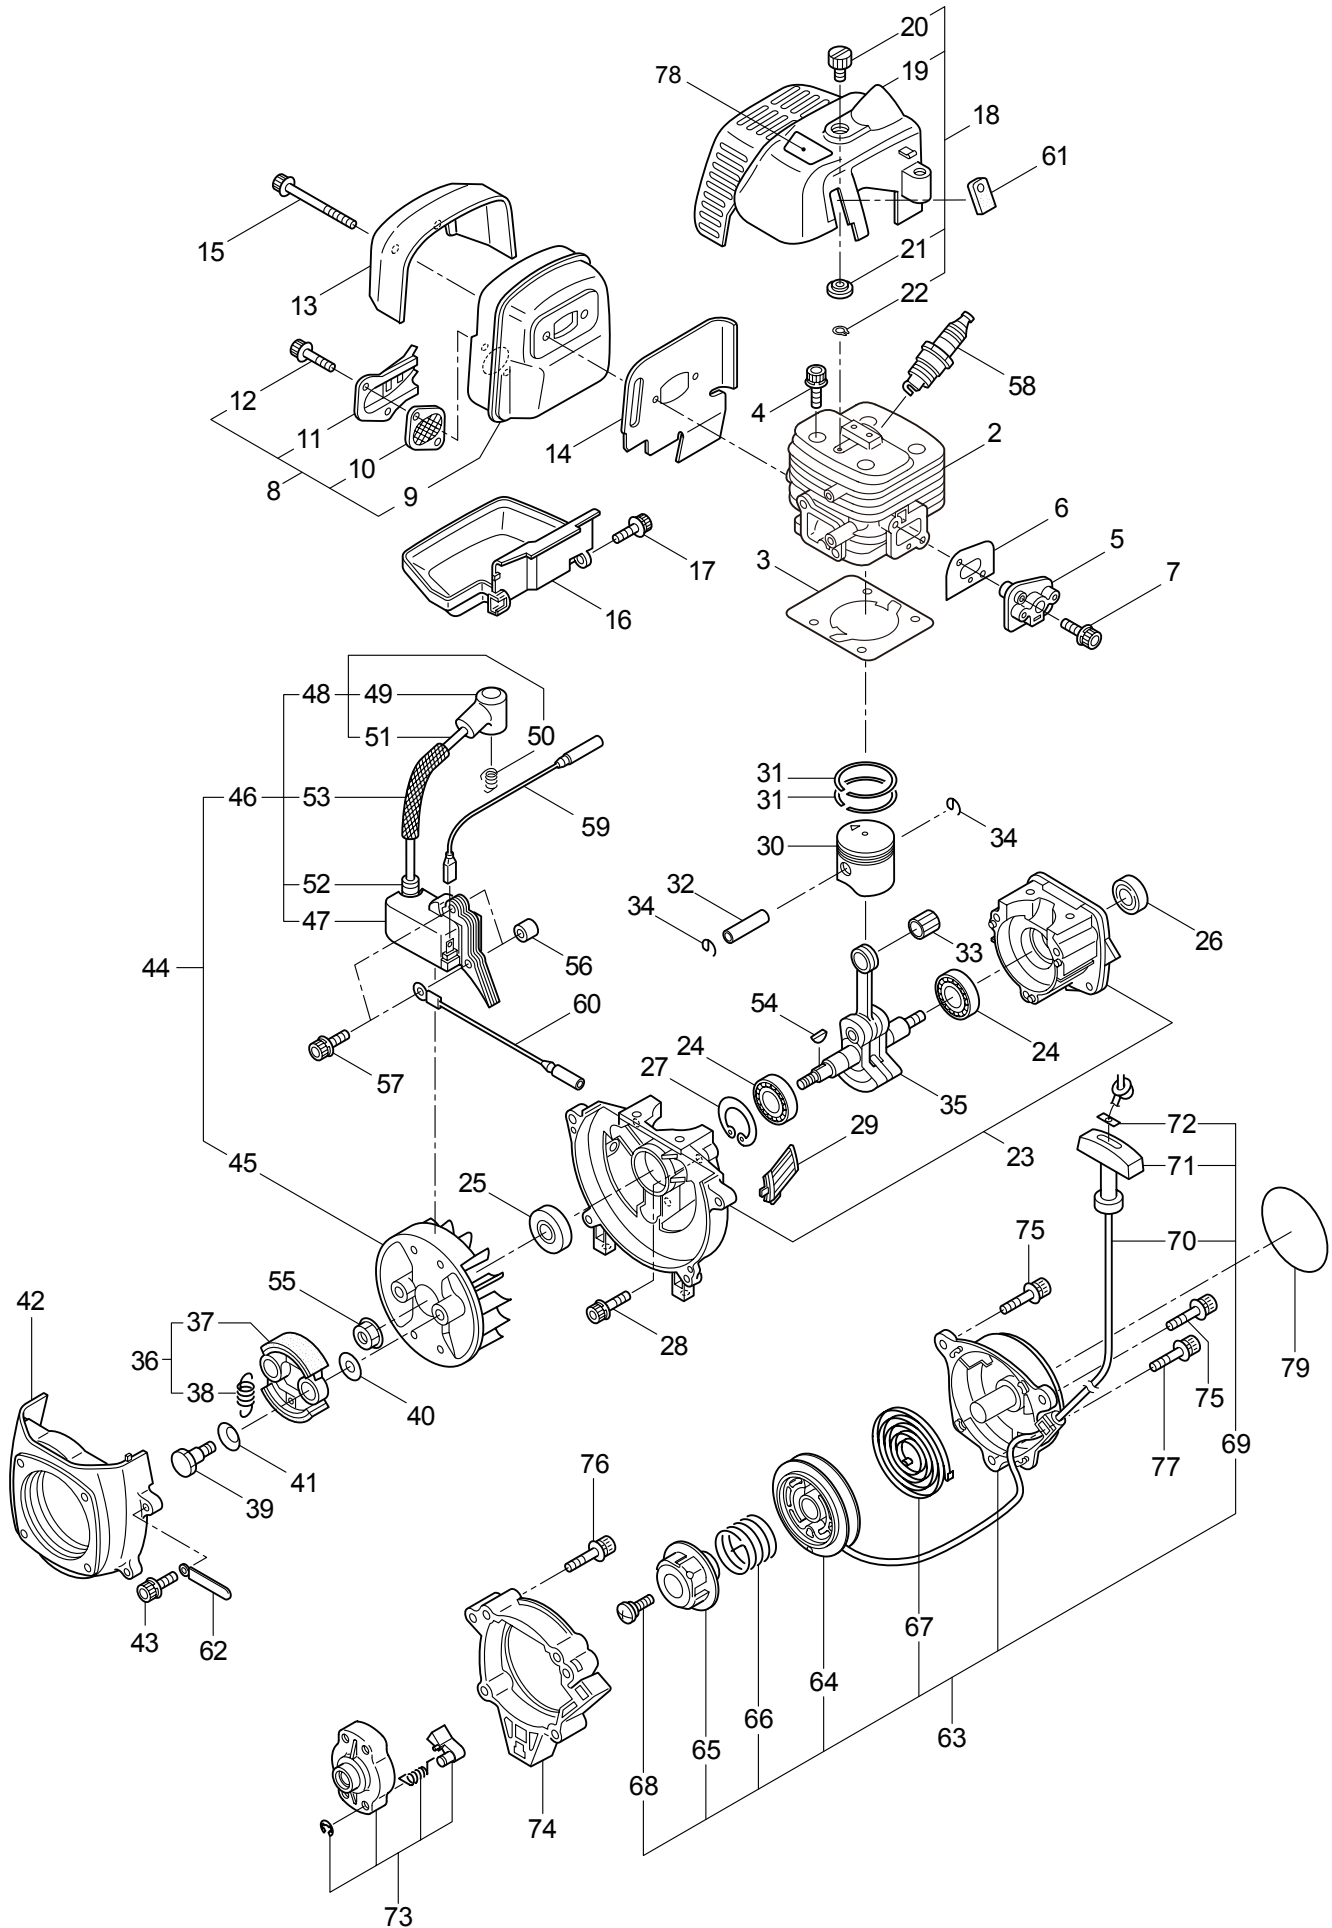

2. E23 ENGINE

Ref. No.	Part No.	Part Name	Q'ty	Remarks
2-46	281705	Ignition Coil Ass'y	1	Incl.47-53
2-47	281706	Coil	1	
2-48	281707	Spark Plug Wire Ass'y	1	Incl.49-51
2-49	261074	Plug Boot	1	
2-50	261075	Connector	1	
2-51	281709	Spark Plug Wire	1	
2-52	261072	Cap	1	
2-53	280080	Insulator	1	
2-54	261076	Woodruff Key	1	3x10
2-55	261417	Nut,Rotor	1	M8
2-56	280381	Spacer	2	
2-57	261256	Cap Screw	2	M4x25
2-58	285982	Spark Plug	1	NGK BPM8Y
2-59	263804	Lead	1	
2-60	268044	Lead	1	
2-61	269189	Grommet	1	
2-62	264588	Clamp	1	
2-63	283477	Recoil Ass'y	1	Incl.64-72
2-64	283504	Reel	1	
2-65	283505	Cam Plate	1	
2-66	283506	Spring	1	
2-67	280931	Spiral Spring	1	
2-68	267213	Screw	1	
2-69	283578	Stater Rope Ass'y	1	Incl.70-72
2-70	283579	Stater Rope	1	
2-71	261725	Starter Grip	1	
2-72	283511	Rope Stopper	1	
2-73	283575	Starter Pawl Ass'y	1	
2-74	284698	Adapter Ass'y	1	
2-75	283391	Cap Screw	2	M4x20
2-76	265726	Cap Screw	4	M4x16
2-77	282096	Cap Screw	1	M4x16WSW
2-78	288608	Label	1	E23
2-79	288607	Label	1	CER230 E23