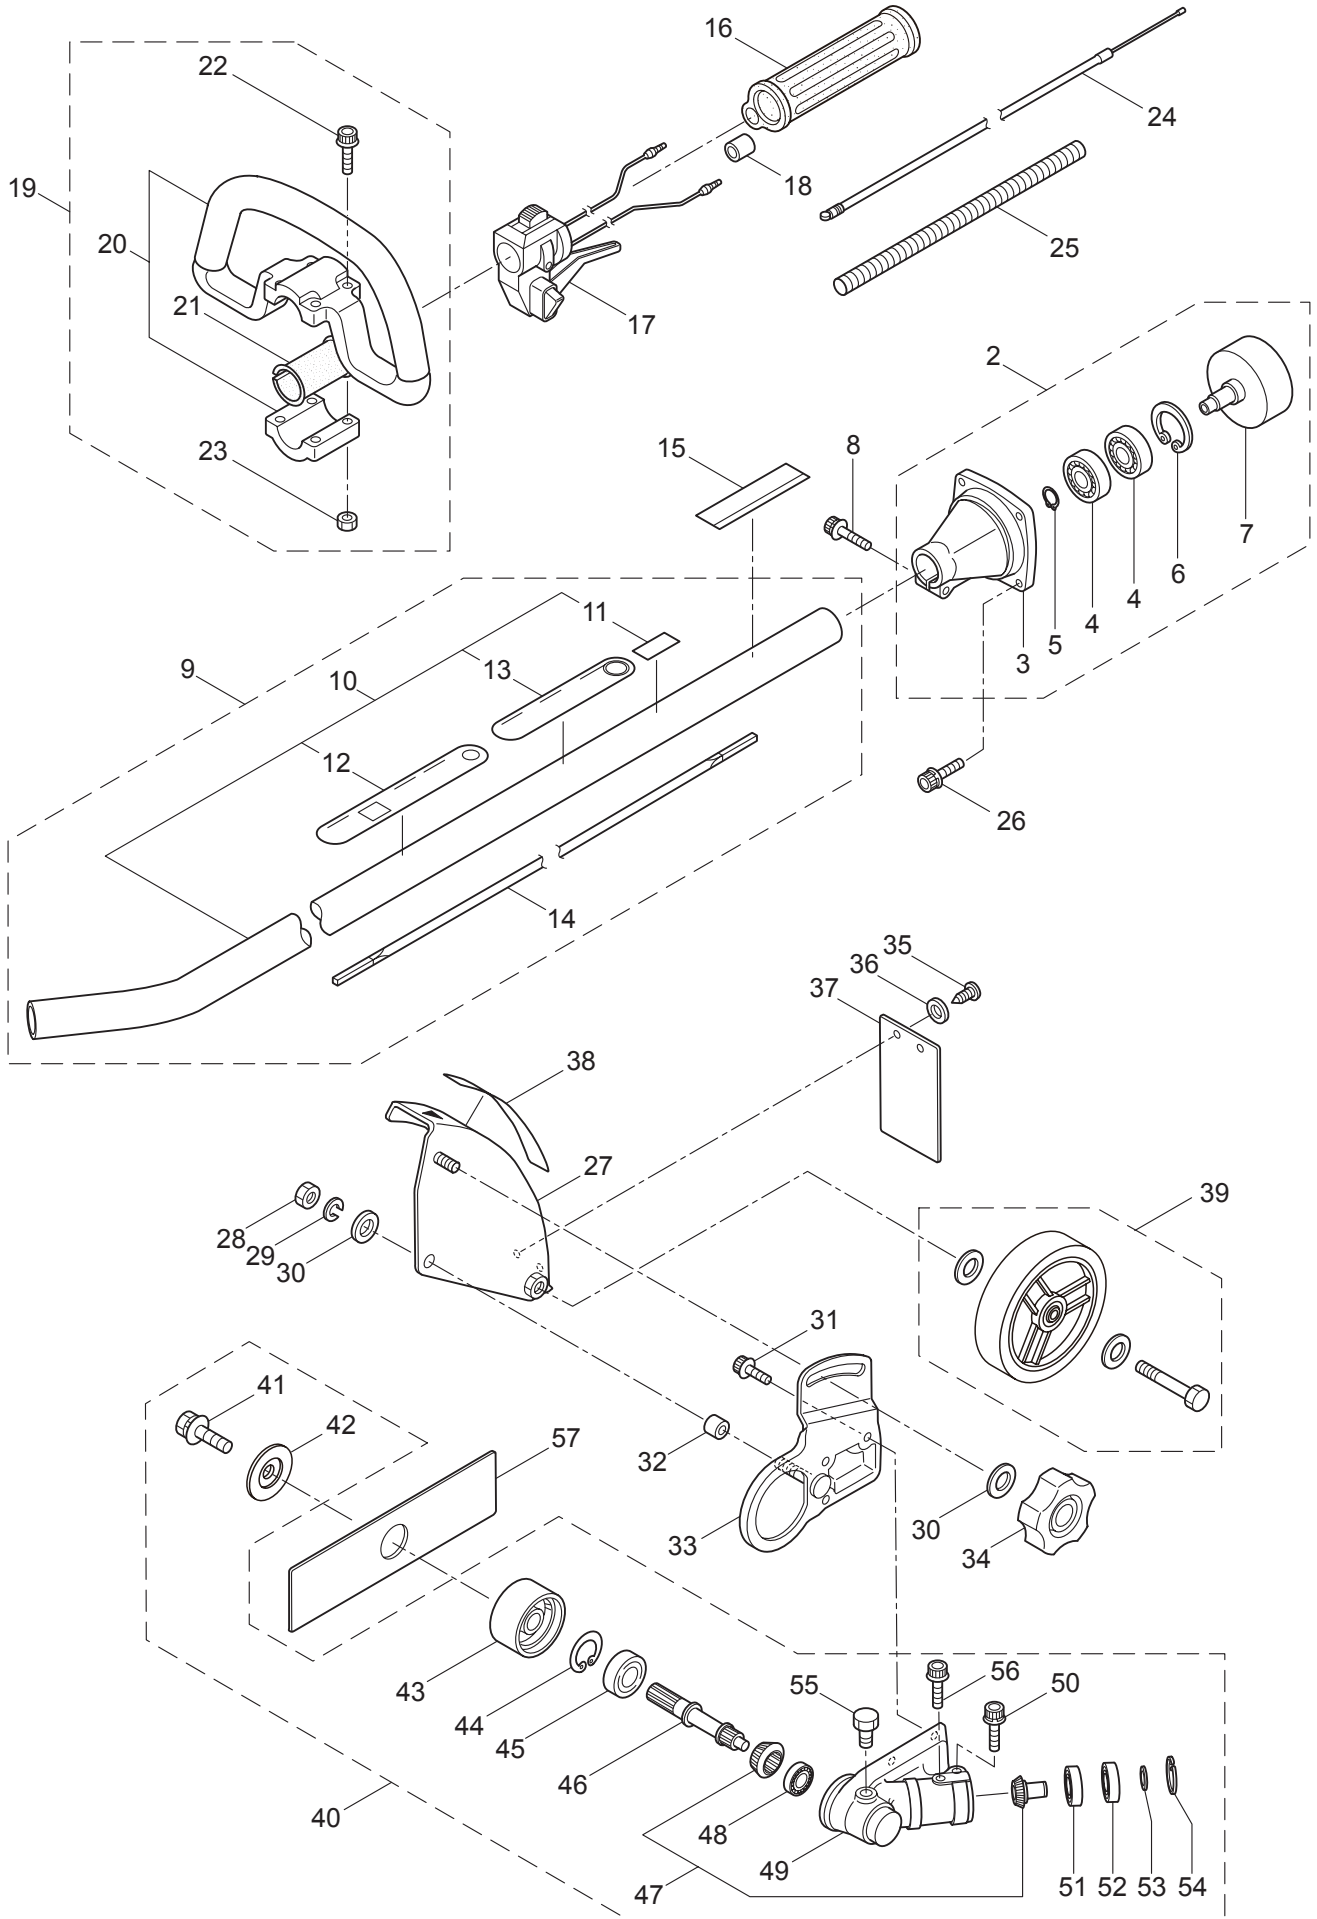

## CONTENTS

1. MAIN BODY .....	1 ~ 4
2. ENGINE .....	5 ~ 8
3. CARBURETOR, FUEL TANK .....	9 ~ 12
4. ACCESSORIES .....	13 ~ 14

2011. 11.

P/N 523312

1. E23  
MAIN BODY

Ref. No.	Part No.	Part Name	Q'ty	Remarks
1-1	363875	E23	1	
1-2	220155	Clutch Case Ass'y	1	Incl.3-7
1-3	220156	Clutch Case	1	
1-4	214161	Bearing	2	#6000ZZ
1-5	014210	Snap Ring	1	#10
1-6	054676	Snap Ring	1	#26
1-7	218588	Clutch Drum	1	
1-8	261246	Cap Screw	1	M5x25
1-9	224556	Driveshaft Kit	1	Incl.10-14
1-10	224557	Driveshaft Tube Ass'y	1	Incl.11-13
1-11	223926	Label	1	Lubricate
1-12	221501	Label	1	Warning
1-13	221502	Label	1	Caution
1-14	224555	Driveshaft	1	
1-15	232934	Label	1	E23
1-16	215532	Shaft Grip	1	
1-17	221465	Throttle Trigger	1	
1-18	214083	Outer Guide	1	
1-19	215601	Loop Handle Ass'y	1	Incl.20-23
1-20	214982	Loop Handle	1	
1-21	213171	Packing	1	
1-22	215608	Cap Screw	4	M5x30x16
1-23	089846	Nut	4	M5
1-24	213444	Throttle Cable	1	340L
1-25	215403	Plastic Tube	1	
1-26	261250	Cap Screw	4	M5x20
1-27	220158	Shield	1	
1-28	126521	Nut	1	M8
1-29	126232	Spring Washer	1	M8
1-30	127216	Washer	2	M8
1-31	215993	Cap Screw	3	M5x10
1-32	220165	Collar	1	8.2x10x8L
1-33	229572	Plate	1	
1-34	219088	Clamping Knob Ass'y	1	
1-35	128195	Screw	2	M4x8
1-36	550163	Washer	2	4.3x12xt0.8
1-37	220162	Flap	1	
1-38	221528	Label	1	Caution
1-39	229590	Wheel Ass'y	1	
1-40	220168	Gearcase Ass'y	1	Incl.41-56
1-41	215610	Bolt	1	M8x22,Counterclockwise
1-42	232852	Clamping Washer	1	
1-43	220148	Boss Adapter	1	
1-44	055185	Snap Ring	1	#28
1-45	212999	Bearing	1	#6001 2RK

1. E23  
MAIN BODY

Ref. No.	Part No.	Part Name	Q'ty	Remarks
1-46	216056	Blade Shaft	1	
1-47	227101	Gear Set	1	
1-48	210554	Bearing	1	#608
1-49	219077	Gearcase	1	
1-50	261246	Cap Screw	1	M5x25
1-51	210560	Bearing	1	#609
1-52	140268	Bearing	1	#609Z
1-53	140269	Snap Ring	1	WR9
1-54	140270	Snap Ring	1	#24
1-55	089101	Bolt	1	M8x10
1-56	215993	Cap Screw	1	M5x10
1-57	216062	Cutting Blade	1	50x195xt3.2