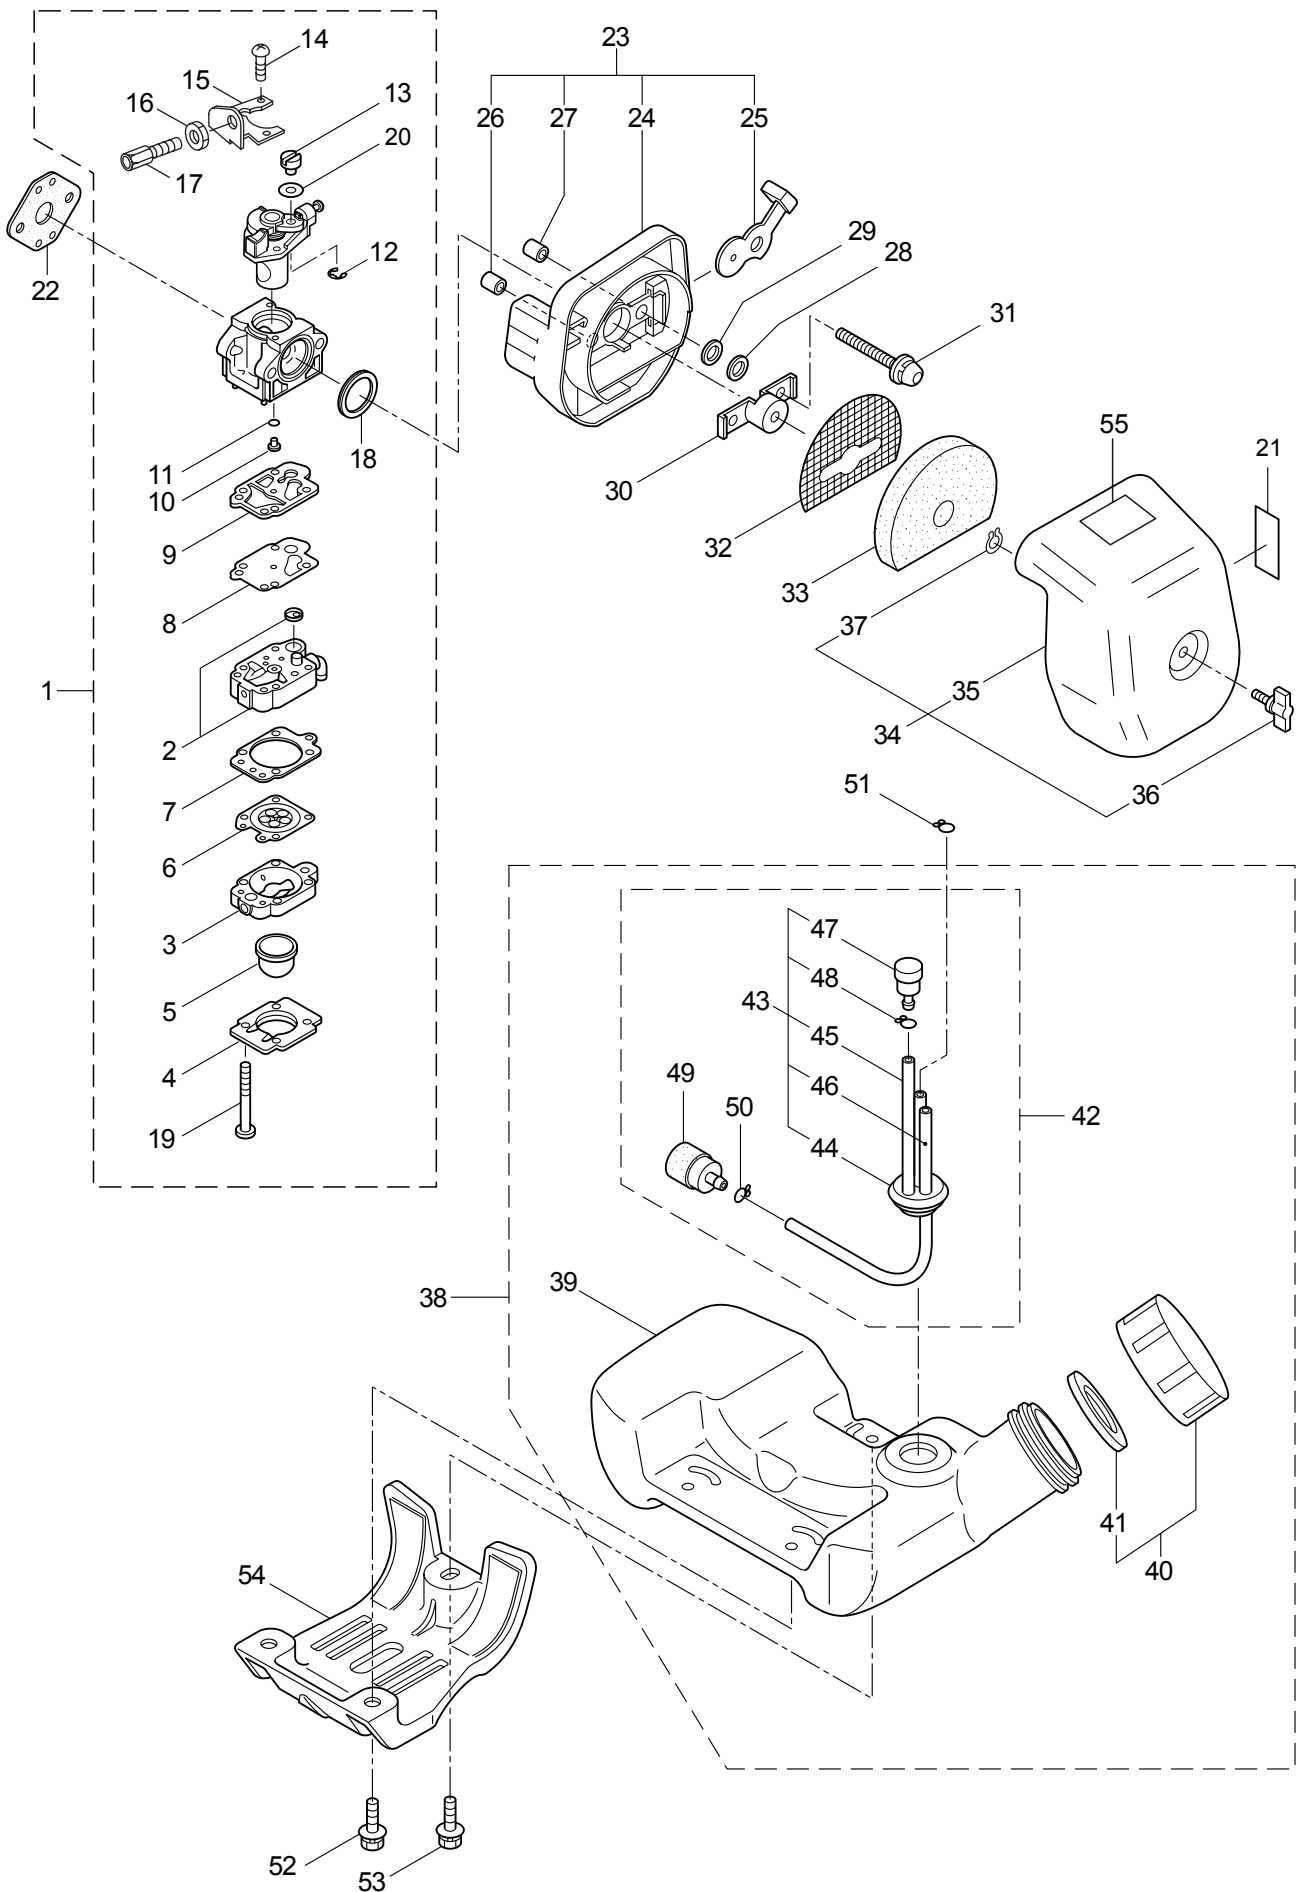

3. E23
CARBURETOR, FUEL TANK

Ref. No.	Part No.	Part Name	Q'ty	Remarks
3-1	286703	Carburetor Ass'y	1	Incl.2-20 New gasket required
3-2	264155	Pump Body	1	
3-3	262991	Purge Body	1	
3-4	262992	Cover Plate	1	
3-5	261874	Primer Bulb	1	
3-6	283905	Diaphragm, Meterring	1	
3-7	262993	Gasket	1	
3-8	262994	Diaphragm,Fuel Pump	1	
3-9	282576	Gasket	1	
3-10	281487	Main Jet	1	#37
3-11	261871	O-Ring	1	
3-12	261876	E-Ring	1	
3-13	261658	Swivel	1	
3-14	261875	Screw	2	
3-15	264677	Bracket	1	
3-16	261878	Nut	1	
3-17	263994	Adapter	1	
3-18	261657	Packing	1	
3-19	262996	Screw	4	
3-20	264678	Washer	1	
3-21	261352	Label	1	Choke
3-22	261864	Gasket	1	
3-23	268055	Air Filter Case Ass'y	1	Incl.24-27
3-24	268056	Air Filter Case	1	
3-25	268057	Valve	1	
3-26	268157	Sleeve	1	5.5x7.1x6L
3-27	268412	Sleeve	1	5.5x7.1x6.6L
3-28	263345	Packing	1	7.2x11xt1.3
3-29	263942	Washer	1	7.2x12xt0.15
3-30	263815	Stay	1	
3-31	264016	Cap Screw	2	M5x60
3-32	265026	Screen	1	
3-33	265027	Foam Element	1	
3-34	268058	Air Filter Cover Ass'y	1	Incl.35-37
3-35	268059	Air Filter Cover	1	
3-36	281438	Knob	1	
3-37	261734	Snap Ring	1	#5
3-38	285690	Fuel Tank Ass'y	1	Incl.39-50
3-39	285048	Fuel Tank	1	
3-40	281565	Fuel Tank Cap Ass'y	1	Incl.41
3-41	269377	Gasket	1	
3-42	282334	Fuel Pipe Pick-up Ass'y	1	Incl.43-50
3-43	282335	Fuel Pipe Ass'y	1	Incl.44-48
3-44	268065	Grommet	1	
3-45	282337	Return Pipe	1