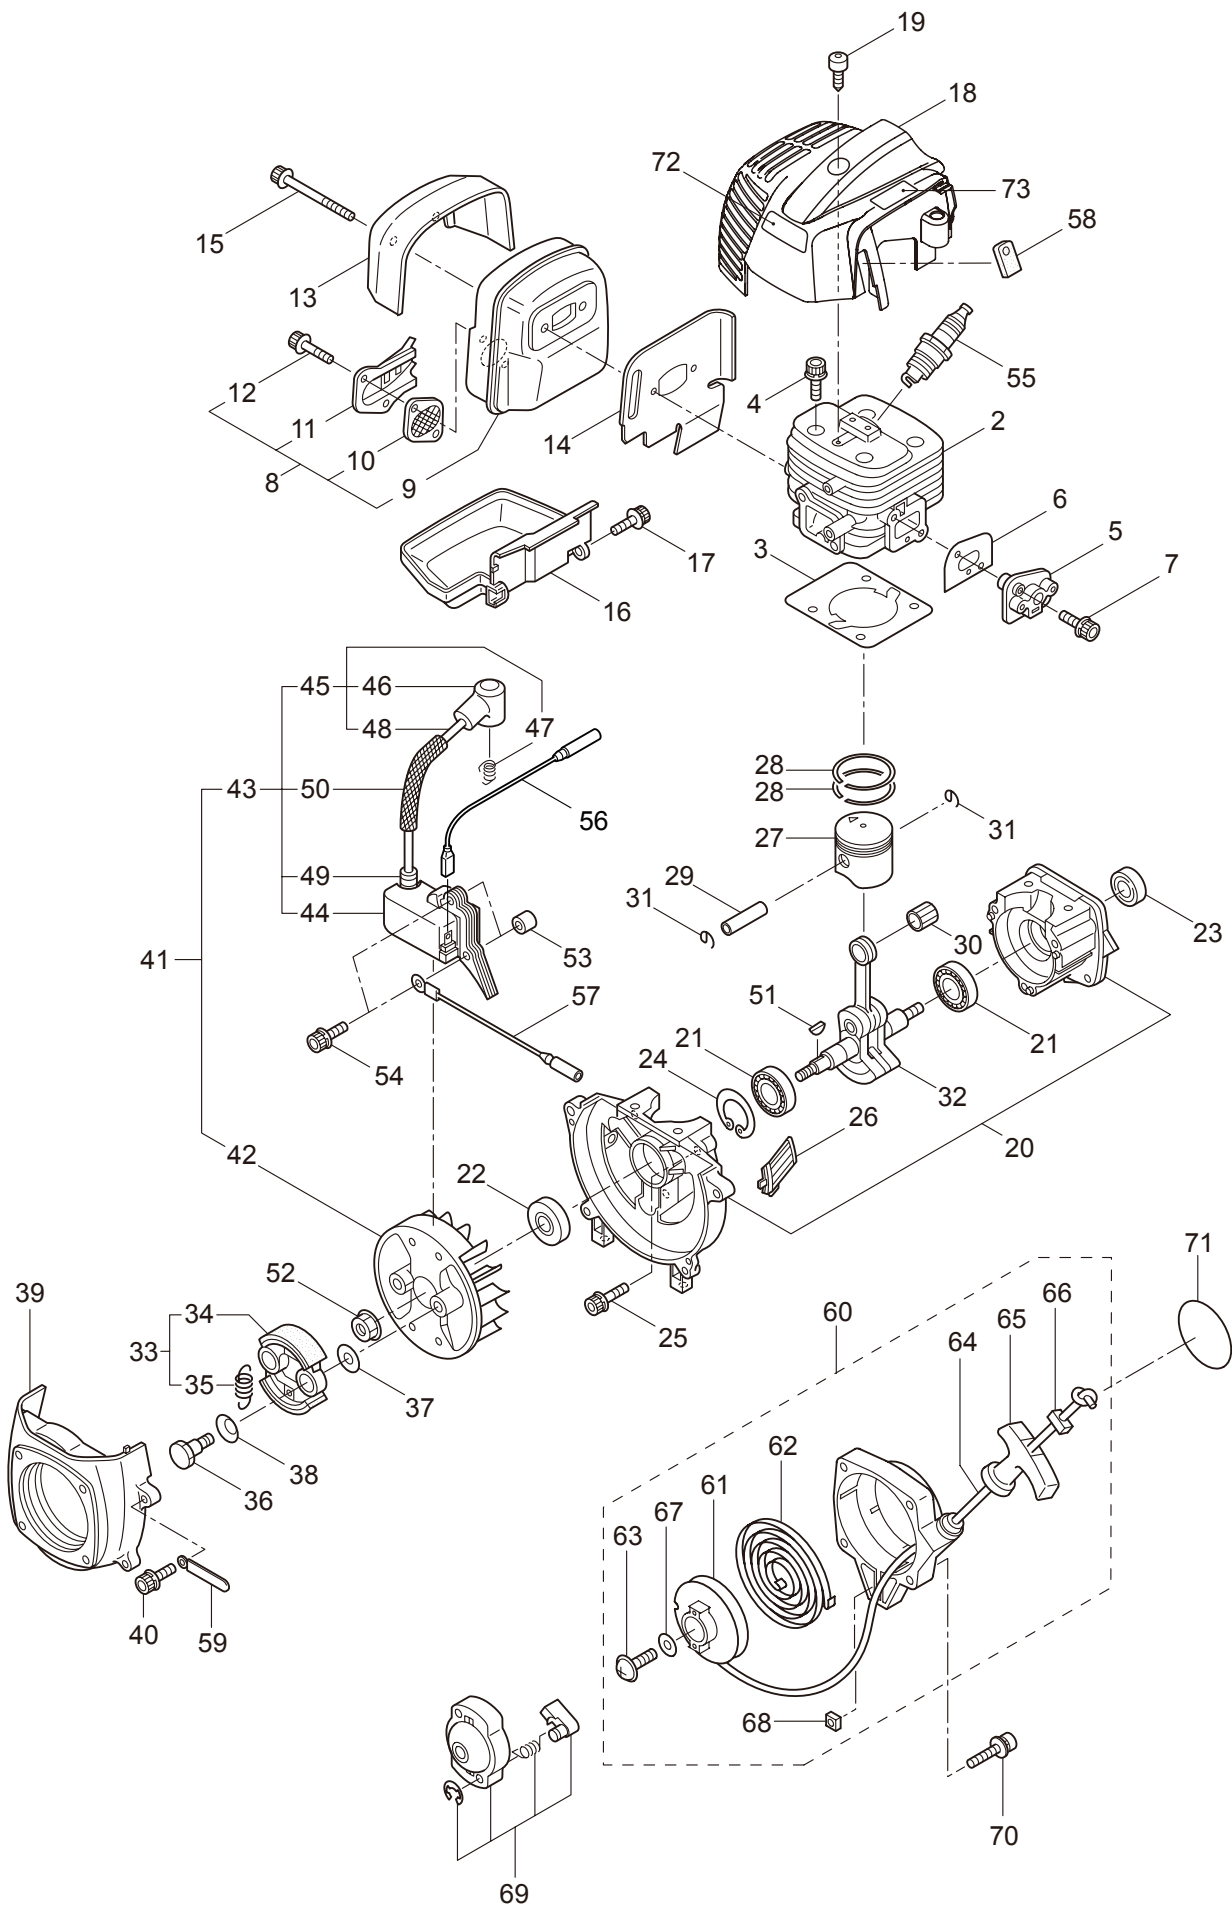

3. BT23L ENGINE

Ref. No.	Part No.	Part Name	Q'ty	Remarks
3-46	261074	Plug Boot	1	
3-47	261075	Connector	1	
3-48	281709	Spark Plug Wire	1	
3-49	261072	Cap	1	
3-50	280080	Insulator	1	
3-51	261076	Woodruff Key	1	3x10
3-52	261417	Nut,Rotor	1	M8
3-53	280381	Spacer	2	
3-54	261256	Cap Screw	2	M4x25
3-55	285982	Spark Plug	1	NGK BPM8Y
3-56	263804	Lead	1	
3-57	268044	Lead	1	
3-58	269189	Grommet	1	
3-59	264588	Clamp	1	
3-60	282757	Starter Ass'y	1	Incl.61-68
3-61	280492	Reel	1	
3-62	287421	Spiral Spring	1	
3-63	280494	Screw	1	
3-64	283616	Starter Rope	1	
3-65	282186	Starter Grip	1	
3-66	282187	Stopper	1	
3-67	280547	Washer	1	
3-68	269423	Nut	1	
3-69	269492	Starter Pulley Ass'y	1	
3-70	265724	Cap Screw	4	M4x25
3-71	287609	Label	1	CER230E
3-72	287610	Label	1	MARUYAMA BT23L
3-73	287272	Label	1