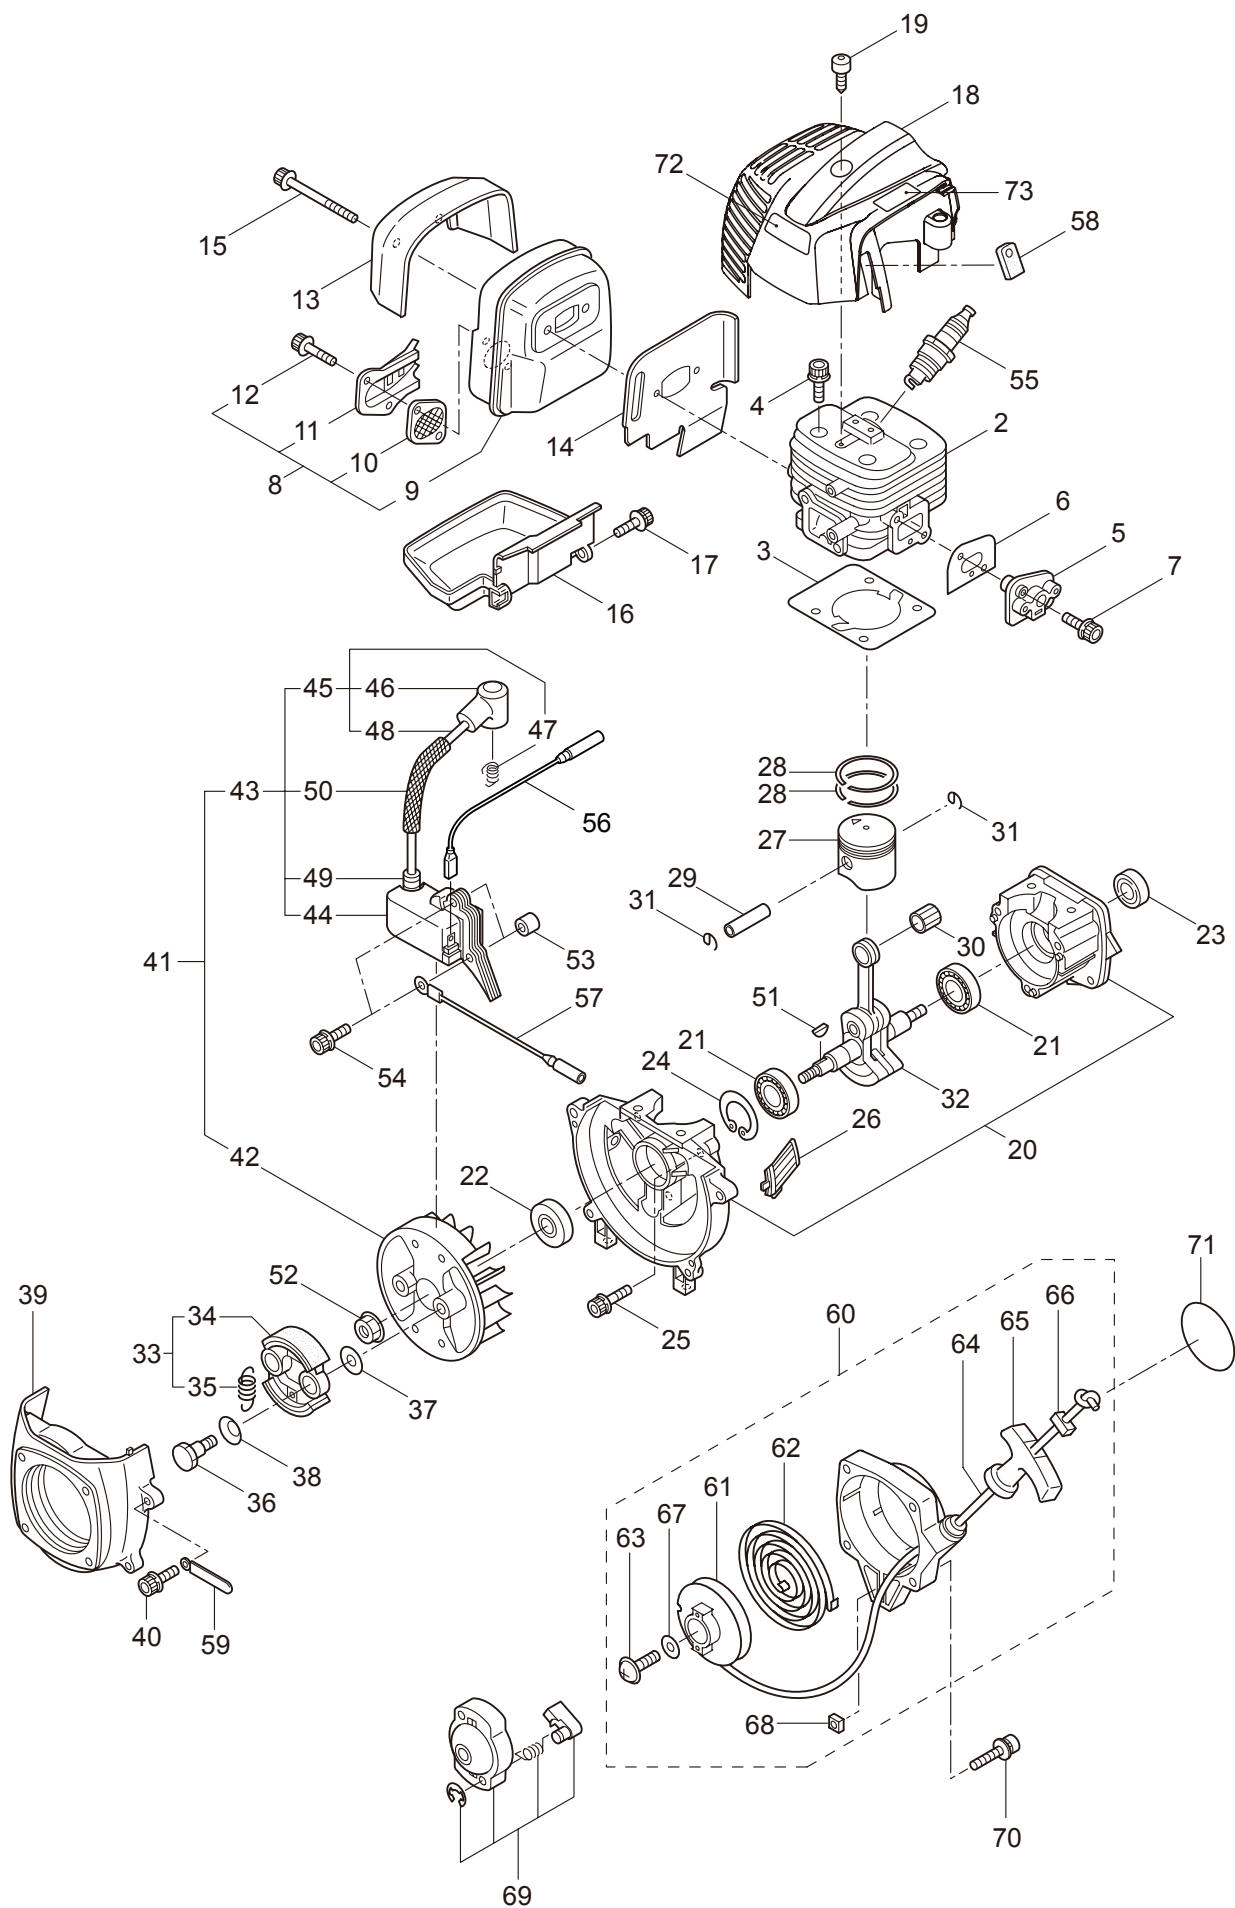

3. BT23L ENGINE

Ref. No.	Part No.	Part Name	Q'ty	Remarks
3-1	858819	Engine	1	CE230/30
3-2	286309	Cylinder	1	
3-3	286074	Gasket	1	
3-4	261250	Cap Screw	4	M5x20
3-5	269144	Insulator	1	New gasket required
3-6	267049	Gasket	1	
3-7	265924	Cap Screw	2	M5x25
3-8	282208	Muffler Ass'y	1	Incl.9-12
3-9	282209	Muffler Comp.	1	
3-10	267056	Spark Arrester	1	
3-11	268171	Muffler Tail	1	
3-12	265107	Cap Screw	2	M4x10
3-13	268461	Holder	1	
3-14	281440	Gasket	1	
3-15	266402	Cap Screw	2	M5x55
3-16	281446	Under Cover	1	
3-17	267191	Cap Screw	1	M5x16
3-18	287601	Top Cover	1	
3-19	286349	Knob	1	
3-20	289246	Crankcase	1	
3-21	280488	Bearing	2	PPL 6001
3-22	261492	Oil Seal	1	ISCD12287
3-23	261386	Oil Seal	1	ISCD12227
3-24	055185	Snap Ring	1	#28
3-25	261612	Cap Screw	3	M5x30
3-26	281442	Screen	1	
3-27	268032	Piston	1	
3-28	282177	Piston Ring	2	
3-29	261036	Piston Pin	1	
3-30	263957	Bearing, Needle	1	KTV81112EG01 B2
3-31	261576	Clip,Piston	2	
3-32	268187	Crankshaft/Conn.Rod Ass'y	1	
3-33	269168	Clutch Ass'y	1	Incl.34,35
3-34	269169	Clutch Shoe	2	(2)required
3-35	269173	Spring, Clutch	1	
3-36	269647	Clutch Bolt	2	
3-37	269175	Washer	2	6.1x15x1.6
3-38	261777	Wave Washer	2	
3-39	287606	Fan Cover	1	
3-40	261250	Cap Screw	4	M5x20
3-41	286269	Magneto Ass'y	1	Incl.42-50
3-42	286271	Rotor/Fan	1	
3-43	281705	Ignition Coil Ass'y	1	Incl.44-50
3-44	281706	Coil	1	
3-45	281707	Spark Plug Wire Ass'y	1	Incl.46-48