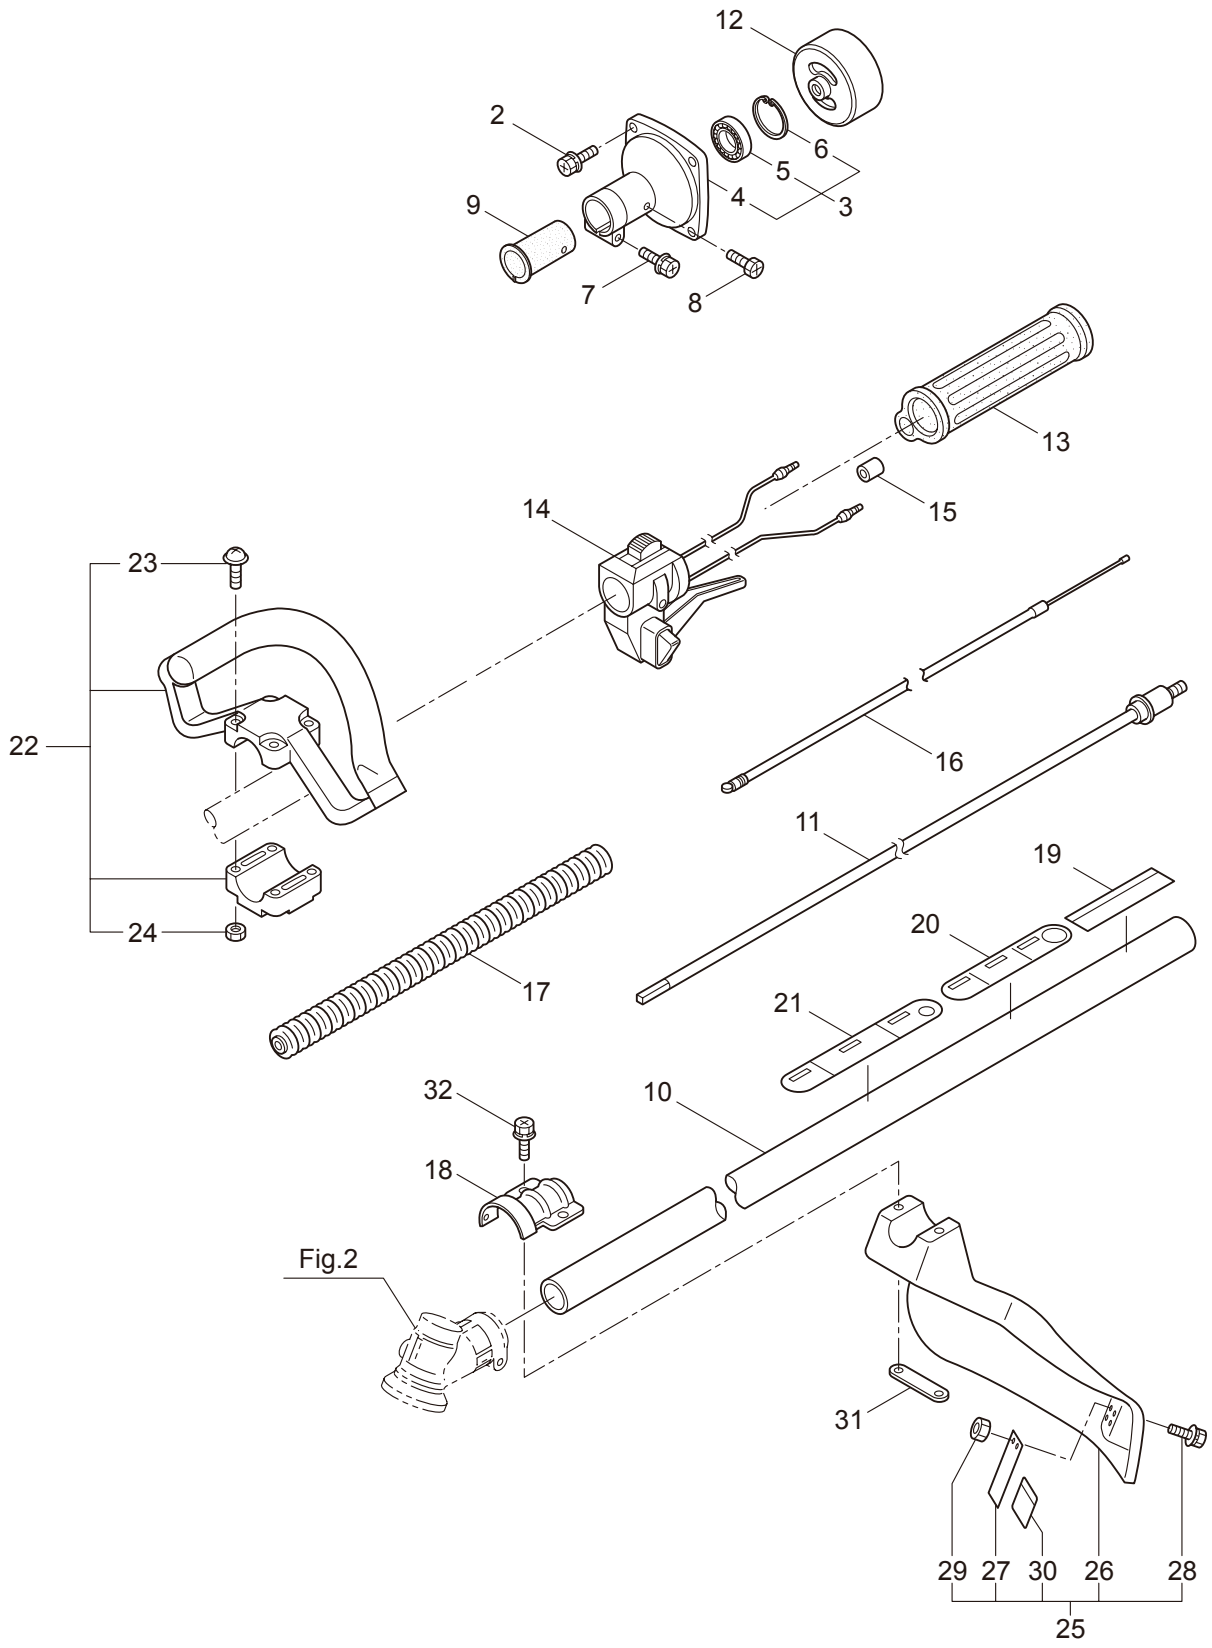

## CONTENTS

1. MAIN BODY .....	1 ~ 2
2. GEARCASE.....	3 ~ 4
3. ENGINE .....	5 ~ 8
4. CARBURETOR, FUEL TANK .....	9 ~ 12
5. ACCESSORIES .....	13 ~ 14

2012. 02.

**MARUYAMA**

P/N 523162-1

1. BT23L  
MAIN BODY

Ref. No.	Part No.	Part Name	Q'ty	Remarks
1-1	363773	BT23L	1	
1-2	817002	Bolt	4	M5x20
1-3	226692	Clutch Case Ass'y	1	Incl.4-6
1-4	226664	Clutch Case	1	
1-5	016405	Bearing	1	#6200ZZ
1-6	013825	Snap Ring	1	#30
1-7	096042	Bolt	1	M5x30
1-8	089737	Bolt	1	M5x12
1-9	269991	Cushion	1	
1-10	226694	Driveshaft Tube Ass'y	1	24x1450xt1.2
1-11	224644	Driveshaft Ass'y	1	
1-12	222671	Clutch Drum	1	
1-13	215532	Shaft Grip	1	
1-14	221465	Throttle Trigger	1	
1-15	214083	Outer Guide	1	
1-16	213444	Throttle Cable	1	340L
1-17	213548	Plastic Tube	1	#10x200L
1-18	225962	Bracket	1	
1-19	232690	Label	1	BT23L
1-20	221501	Label	1	Warning
1-21	221502	Label	1	Caution
1-22	225734	Loop Handle Ass'y	1	Incl.23,24
1-23	222142	Screw	4	M5x28
1-24	081027	Nut	4	M5
1-25	232227	Cover Ass'y	1	Incl.26-30
1-26	225961	Safety Cover	1	
1-27	231493	String Cutter	1	
1-28	092548	Bolt	2	M5x15
1-29	081027	Nut	2	M5
1-30	212972	String Cutter Cover	1	
1-31	225963	Threaded Bracket	1	
1-32	096042	Bolt	2	M5x30

2. BT23L  
GEARCASE

Ref. No.	Part No.	Part Name	Q'ty	Remarks
2-1	226401	Gearcase Ass'y	1	Incl.2-12
2-2	226284	Gearcase	1	
2-3	225897	Bolt	1	M6x8
2-4	226285	Bearing	1	#626
2-5	227108	Gear Set	1	
2-6	112184	Bearing	1	#6000DDU
2-7	054676	Snap Ring	1	#26
2-8	225898	Collar	1	10x16xT2.6
2-9	226286	Bearing	1	#609ZZ
2-10	228477	Snap Ring	1	#9
2-11	140270	Snap Ring	1	#24
2-12	092550	Bolt	1	M5x25-7T
2-13	089737	Bolt	1	M5x12
2-14	225891	Boss Adapter	1	

4. BT23L  
CARBURETOR, FUEL TANK

Ref. No.	Part No.	Part Name	Q'ty	Remarks
4-46	261117	Clip	3	
4-47	261117	Clip	1	
4-48	281714	Cap Screw	2	M5x20
4-49	281715	Cap Screw	1	M5x20
4-50	281447	Stand	1	
4-51	261864	Gasket	1	