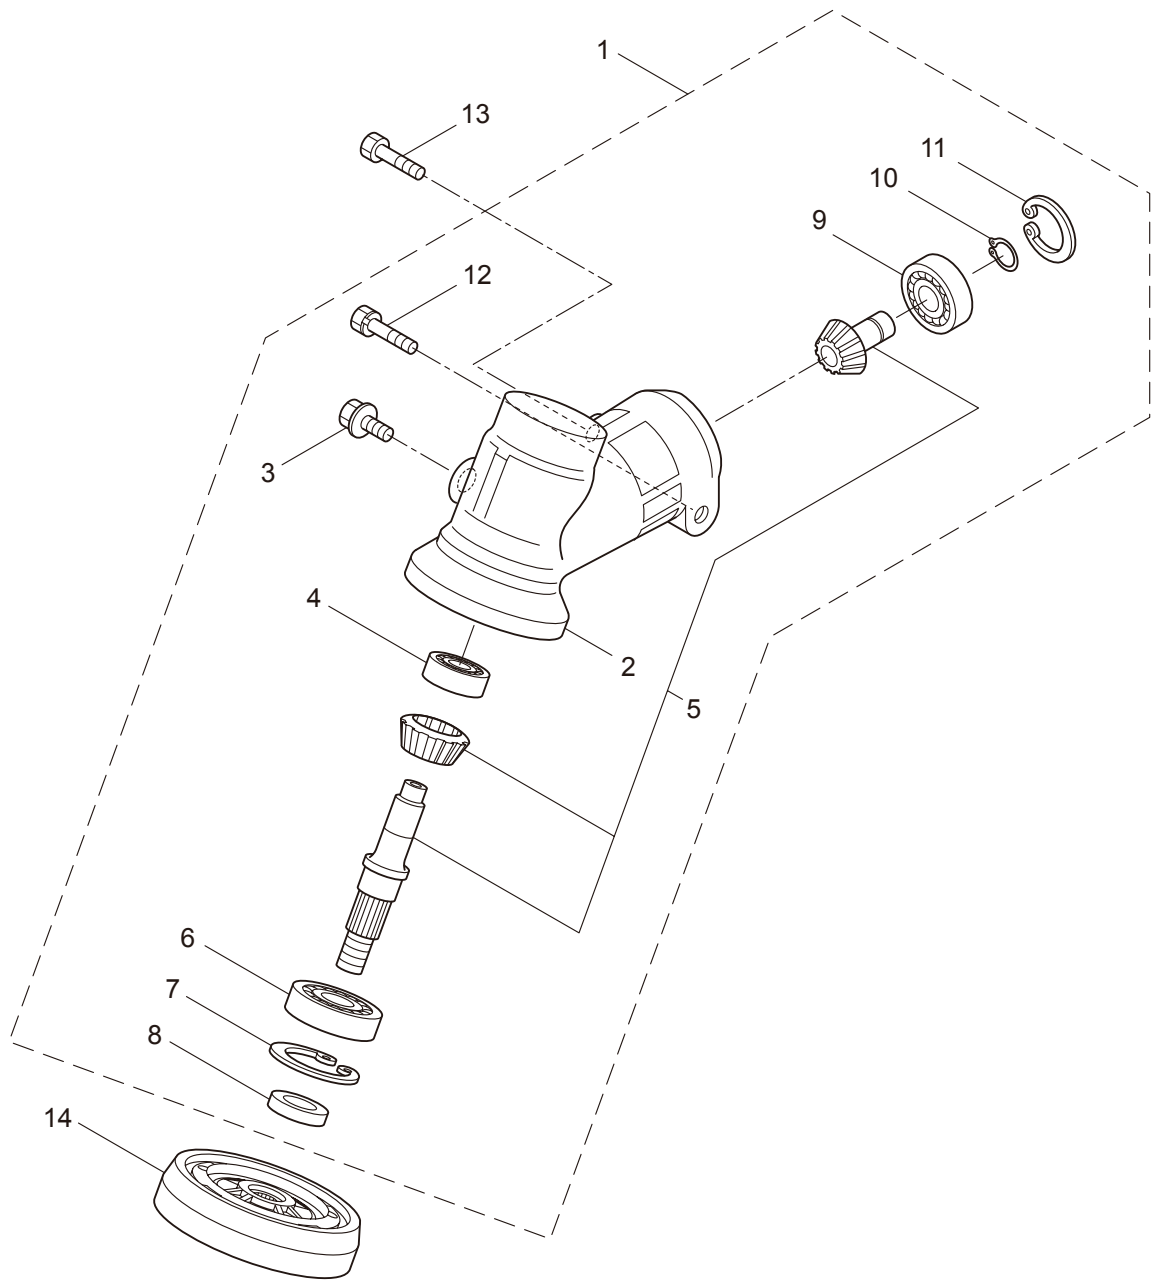

## CONTENTS

1. MAIN BODY .....	1 ~ 2
2. GEARCASE.....	3 ~ 4
3. ENGINE .....	5 ~ 8
4. CARBURETOR, FUEL TANK .....	9 ~ 12
5. ACCESSORIES .....	13 ~ 14

2012. 02.

**MARUYAMA**

P/N 523162-1

1. BT23L  
MAIN BODY

Ref. No.	Part No.	Part Name	Q'ty	Remarks
1-1	363773	BT23L	1	
1-2	817002	Bolt	4	M5x20
1-3	226692	Clutch Case Ass'y	1	Incl.4-6
1-4	226664	Clutch Case	1	
1-5	016405	Bearing	1	#6200ZZ
1-6	013825	Snap Ring	1	#30
1-7	096042	Bolt	1	M5x30
1-8	089737	Bolt	1	M5x12
1-9	269991	Cushion	1	
1-10	226694	Driveshaft Tube Ass'y	1	24x1450xt1.2
1-11	224644	Driveshaft Ass'y	1	
1-12	222671	Clutch Drum	1	
1-13	215532	Shaft Grip	1	
1-14	221465	Throttle Trigger	1	
1-15	214083	Outer Guide	1	
1-16	213444	Throttle Cable	1	340L
1-17	213548	Plastic Tube	1	#10x200L
1-18	225962	Bracket	1	
1-19	232690	Label	1	BT23L
1-20	221501	Label	1	Warning
1-21	221502	Label	1	Caution
1-22	225734	Loop Handle Ass'y	1	Incl.23,24
1-23	222142	Screw	4	M5x28
1-24	081027	Nut	4	M5
1-25	232227	Cover Ass'y	1	Incl.26-30
1-26	225961	Safety Cover	1	
1-27	231493	String Cutter	1	
1-28	092548	Bolt	2	M5x15
1-29	081027	Nut	2	M5
1-30	212972	String Cutter Cover	1	
1-31	225963	Threaded Bracket	1	
1-32	096042	Bolt	2	M5x30

2. BT23L  
GEARCASE

Ref. No.	Part No.	Part Name	Q'ty	Remarks
2-1	226401	Gearcase Ass'y	1	Incl.2-12
2-2	226284	Gearcase	1	
2-3	225897	Bolt	1	M6x8
2-4	226285	Bearing	1	#626
2-5	227108	Gear Set	1	
2-6	112184	Bearing	1	#6000DDU
2-7	054676	Snap Ring	1	#26
2-8	225898	Collar	1	10x16xT2.6
2-9	226286	Bearing	1	#609ZZ
2-10	228477	Snap Ring	1	#9
2-11	140270	Snap Ring	1	#24
2-12	092550	Bolt	1	M5x25-7T
2-13	089737	Bolt	1	M5x12
2-14	225891	Boss Adapter	1	

4. BT23L  
CARBURETOR, FUEL TANK

Ref. No.	Part No.	Part Name	Q'ty	Remarks
4-46	261117	Clip	3	
4-47	261117	Clip	1	
4-48	281714	Cap Screw	2	M5x20
4-49	281715	Cap Screw	1	M5x20
4-50	281447	Stand	1	
4-51	261864	Gasket	1	