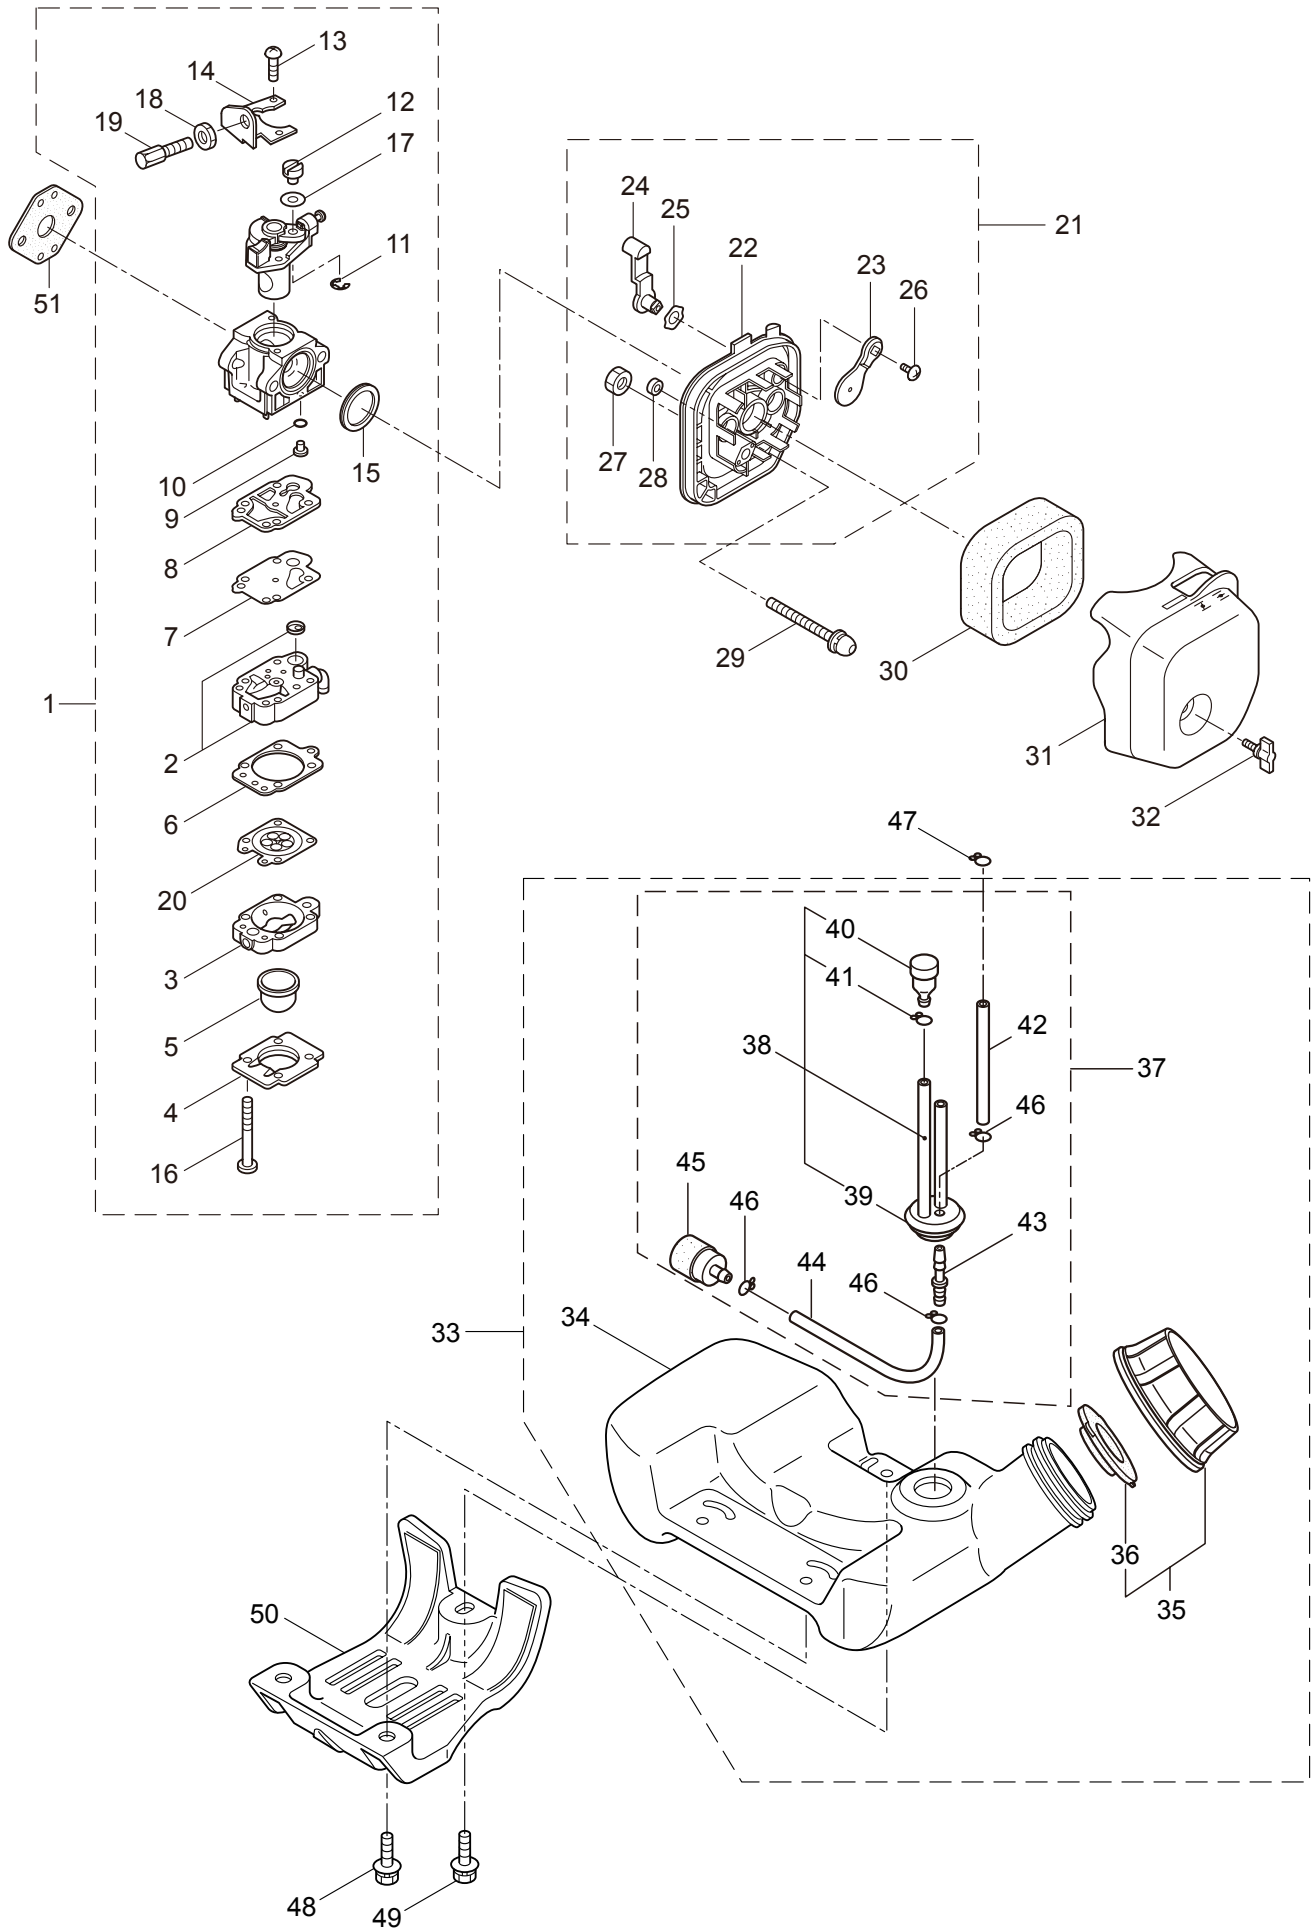

4. BT23L
CARBURETOR, FUEL TANK

Ref. No.	Part No.	Part Name	Q'ty	Remarks
4-46	261117	Clip	3	
4-47	261117	Clip	1	
4-48	281714	Cap Screw	2	M5x20
4-49	281715	Cap Screw	1	M5x20
4-50	281447	Stand	1	
4-51	261864	Gasket	1