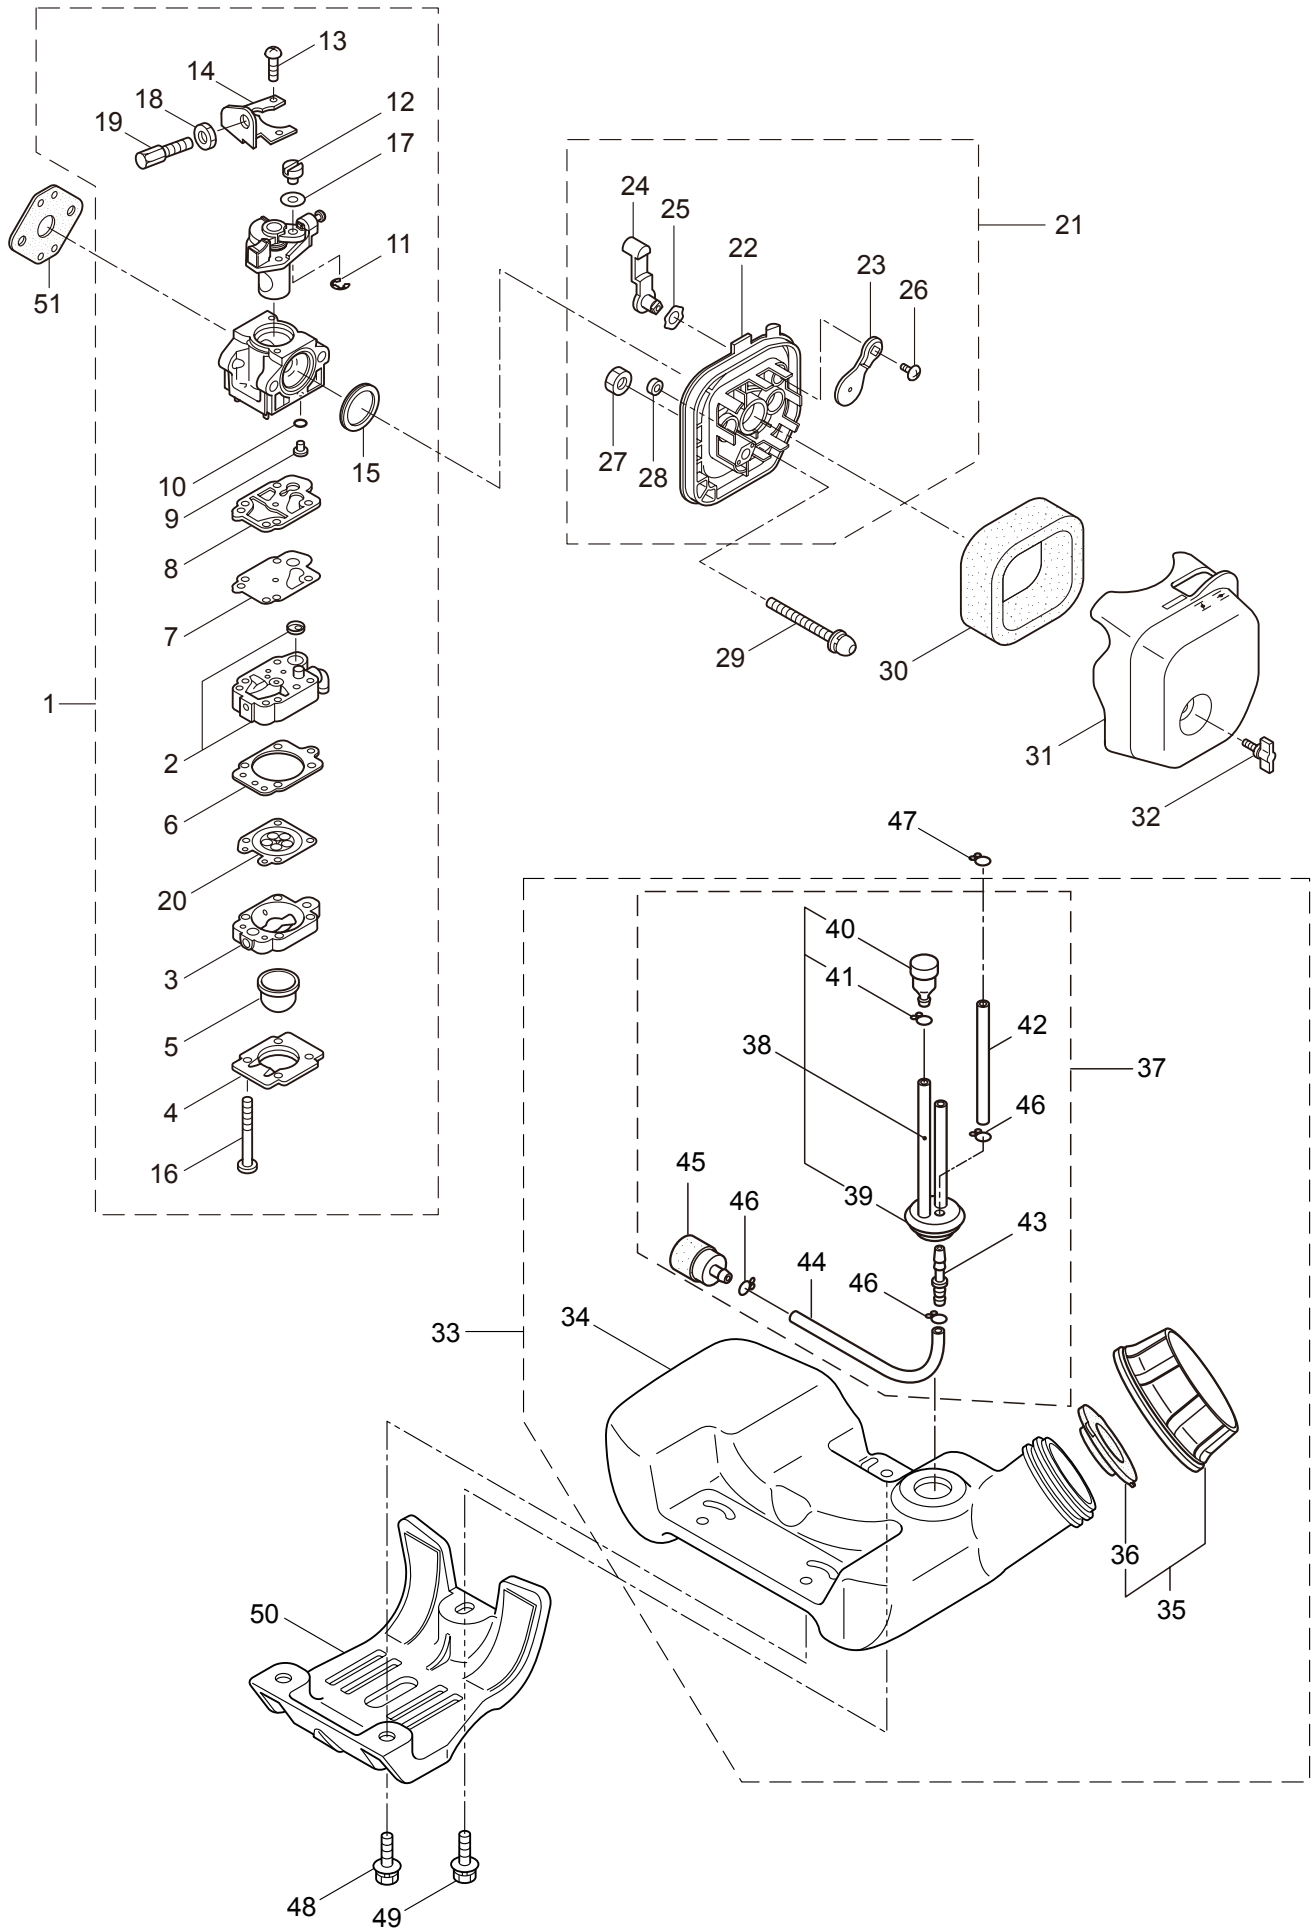

4. BT23L
CARBURETOR, FUEL TANK

Ref. No.	Part No.	Part Name	Q'ty	Remarks
4-1	286703	Carburetor Ass'y	1	Incl.2-20 New gasket required
4-2	264155	Pump Body	1	
4-3	262991	Purge Body	1	
4-4	262992	Cover Plate	1	
4-5	261874	Primer Bulb	1	
4-6	262993	Gasket	1	
4-7	262994	Diaphragm,Fuel Pump	1	
4-8	282576	Gasket	1	
4-9	281487	Main Jet	1	#37
4-10	261871	O-Ring	1	
4-11	261876	E-Ring	1	
4-12	261658	Swivel	1	
4-13	261875	Screw	2	
4-14	264677	Bracket	1	
4-15	261657	Packing	1	
4-16	262996	Screw	4	
4-17	264678	Washer	1	
4-18	261878	Nut	1	
4-19	263994	Adapter	1	
4-20	283905	Diaphragm, Meterring	1	
4-21	284821	Case Ass'y	1	Incl.22-28
4-22	269026	Case Body	1	
4-23	284802	Valve	1	
4-24	284803	Lever	1	
4-25	284816	Washer	1	6.4x11x0.15
4-26	269032	Screw	1	
4-27	126993	Nut	1	M5
4-28	269051	Sleeve	2	
4-29	261814	Cap Screw	2	M5x50
4-30	269030	Element	1	
4-31	283772	Cleaner Cover	1	
4-32	281438	Knob	1	
4-33	289030	Fuel Tank Ass'y	1	Incl.34-46
4-34	285048	Fuel Tank	1	
4-35	289043	Fuel Tank Cap Ass'y	1	Incl.36
4-36	287058	Gasket	1	
4-37	289031	Fuel Pipe Pick-up Ass'y	1	Incl.38-46
4-38	289032	Fuel Pipe Ass'y	1	Incl.39-41
4-39	268065	Grommet	1	
4-40	261590	Breather	1	
4-41	261117	Clip	1	
4-42	289028	Pipe A	1	3x5x53L
4-43	288921	Joint	1	
4-44	289033	Pipe	1	3x5x100L
4-45	264653	Filter Ass'y	1