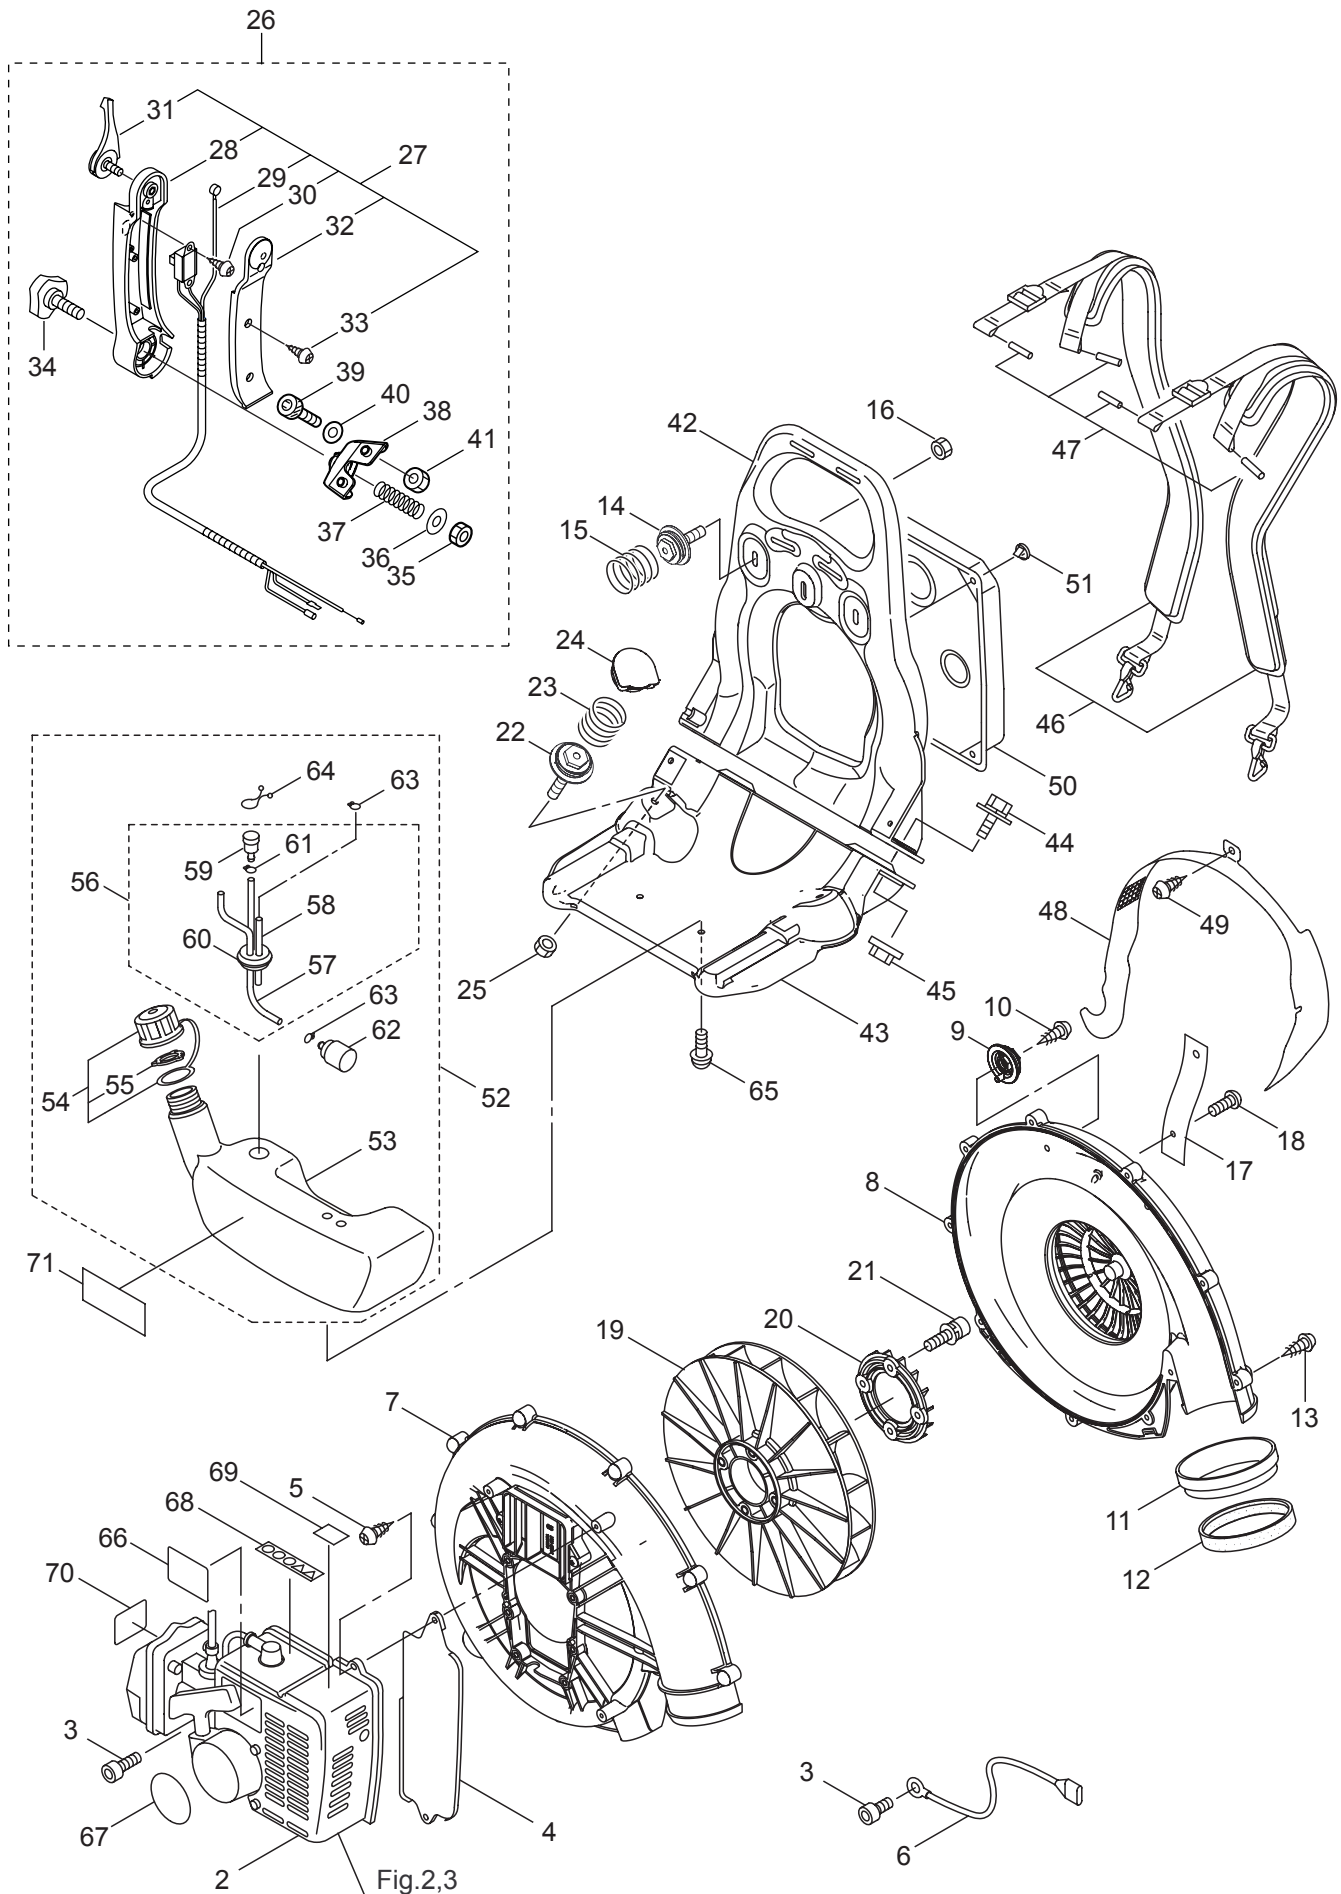

PARTS LIST

BL85-HA

CONTENTS

1. FRAME & BLOWER	1 ~ 4
2. ENGINE (CYLINDER, CRANKCASE)	5 ~ 8
3. ENGINE (CARBURETOR, MUFFLER)	9 ~ 12
4. ACCESSORIES, OPTIONAL PARTS	13 ~ 14

2013. 08.

MARUYAMA

P/N 523706

1. BL85-HA
FRAME & BLOWER

Ref. No.	Part No.	Part Name	Q'ty	Remarks
1-1	395830	BL85-HA	1	
1-2	128907	Engine	1	TK065D-CG22
1-3	128142	Bolt	6	M6x30
1-4	125404	Gasket	1	
1-5	127295	Screw	3	M5x16(P-type)
1-6	108634	Ground Wire	1	AVS0.5Bx120
1-7	125405	Fan Case (Engine Side)	1	
1-8	131508	Fan Case (Frame Side)	1	
1-9	131512	Plug (A)	2	
1-10	131523	Tapping Screw	2	M5x20
1-11	119160	Collar	1	
1-12	119161	Rubber Band	1	
1-13	129618	Tapping Screw	10	M5x25
1-14	132121	Plug (C) Comp.	2	
1-15	131514	Spring	2	
1-16	127228	Nut	2	M6
1-17	131516	Strap	1	
1-18	127238	Screw	1	M6x13
1-19	128908	Fan	1	
1-20	128910	Ring	1	
1-21	128911	Bolt	4	M6x40(W12xT2)
1-22	132121	Plug (C) Comp.	2	
1-23	131514	Spring	2	
1-24	131571	Plug (B)	2	
1-25	127228	Nut	2	M6
1-26	125421	Throttle Assembly	1	Incl.27-41
1-27	125445	Arm Assembly	1	Incl.28-33
1-28	123497	Arm	1	
1-29	125446	Throttle Wire	1	
1-30	120502	Tapping Screw	2	
1-31	125783	Throttle Lever	1	
1-32	123498	Cover	1	
1-33	120517	Tapping Screw	3	
1-34	110271	Knob Bolt	1	M8x45
1-35	107581	Nylon Nut	1	M8
1-36	128212	Washer	1	8.5x30xT2.3
1-37	120721	Spring	1	
1-38	125423	Holder	1	
1-39	125589	Cap Screw	2	M5x16
1-40	127210	Washer	2	5.3x16xt1.6
1-41	125621	Nut	2	M5
1-42	130766	Backpack Frame A	1	
1-43	125429	Backpack Frame B	1	
1-44	127301	Bolt	4	M6x20(SM)
1-45	127228	Nut	4	M6