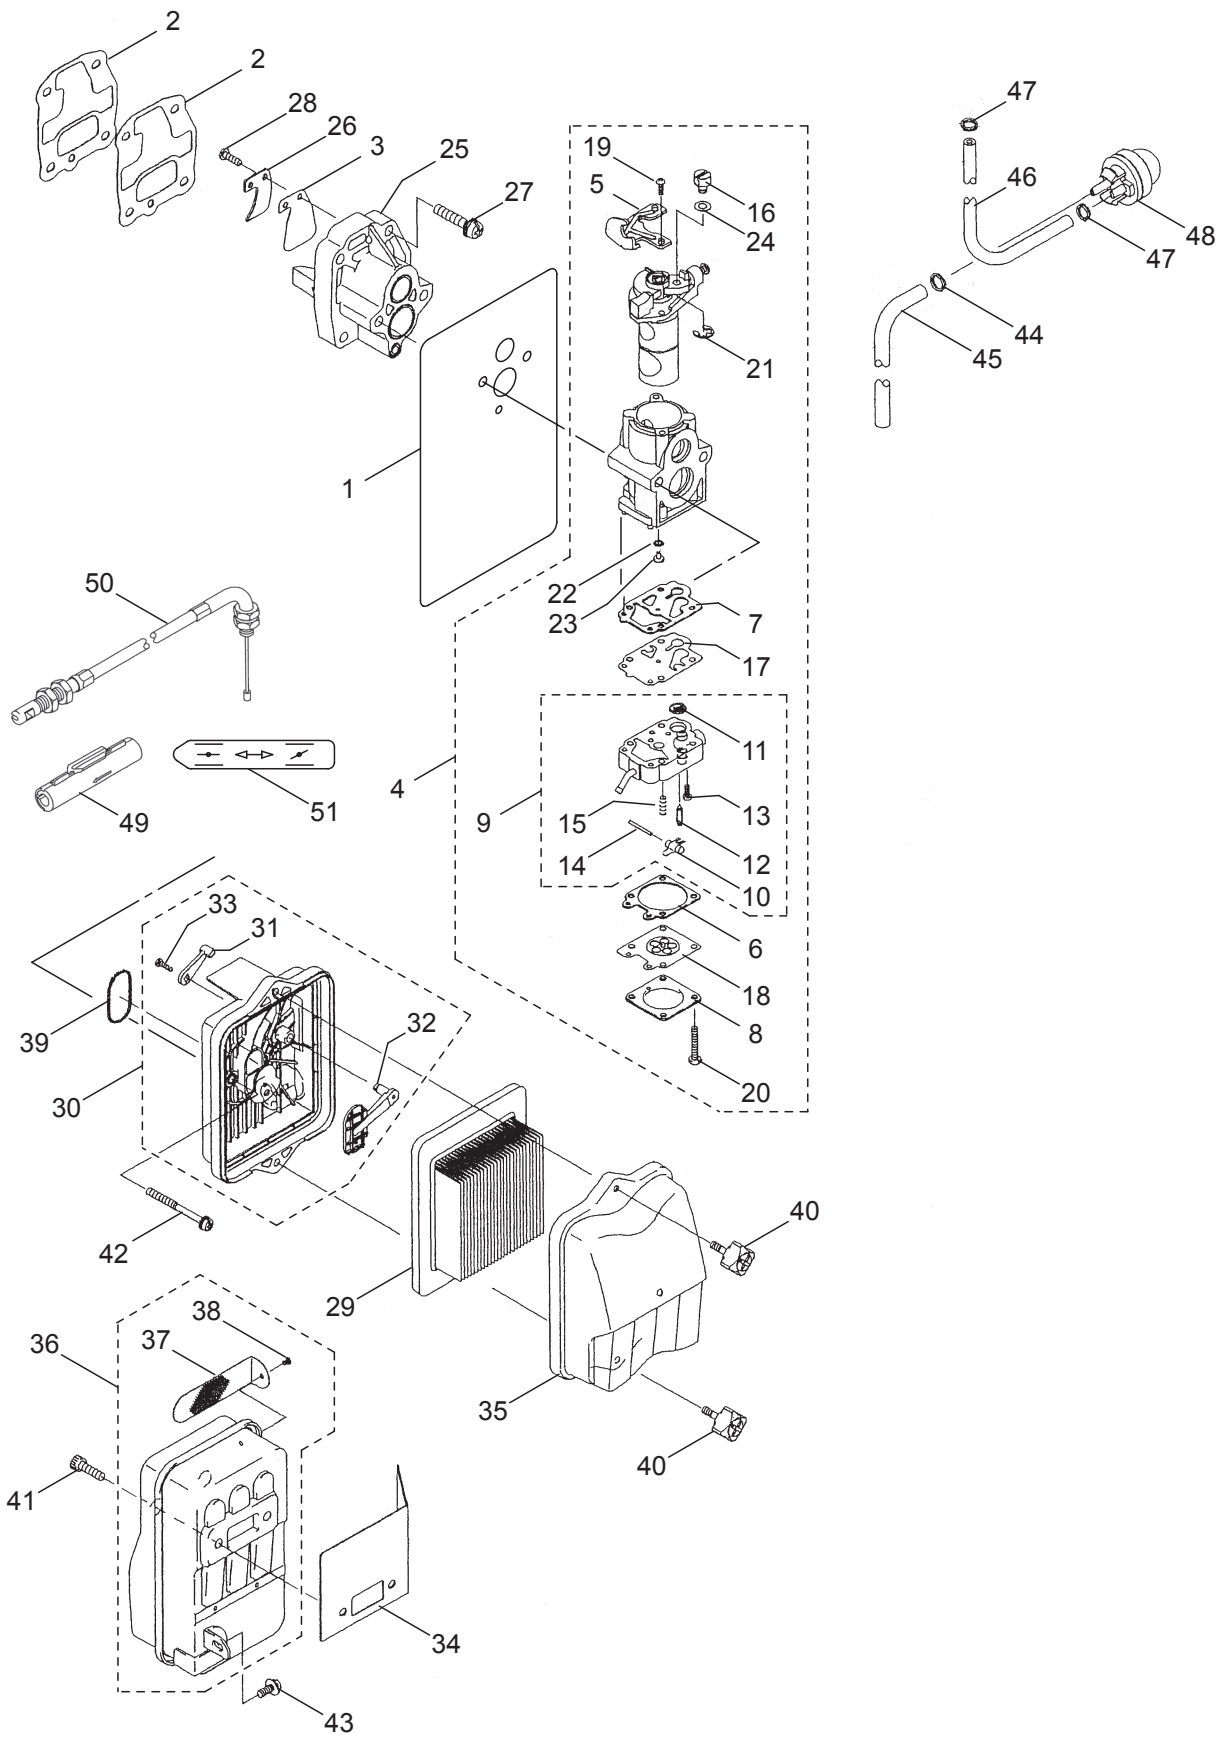

3. BL85-HA ENGINE CARBURETOR, MUFFLER

Ref. No.	Part No.	Part Name	Q'ty	Remarks
3-1	412446	Gasket	1	
3-2	400925	Gasket	2	
3-3	649342	Reed Valve	1	
3-4	649344	Carburetor Ass'y	1	Incl.5-24
3-5	649338	Bracket	1	
3-6	649339	Gasket	1	
3-7	634350	Gasket	1	
3-8	649343	Cover	1	
3-9	649346	Body	1	Incl.10-15
3-10	624429	Lever	1	
3-11	624430	Filter	1	
3-12	624431	Float Valve	1	
3-13	624432	Screw	1	
3-14	624433	Pin	1	
3-15	624434	Spring	1	
3-16	598415	Arm	1	
3-17	577185	Diaphragm	1	
3-18	634357	Diaphragm	1	
3-19	577179	Screw	2	
3-20	649348	Screw	4	
3-21	577175	Snap Ring	1	
3-22	577182	O-Ring	1	
3-23	649349	Main Jet	1	#55.5
3-24	624532	Washer	1	
3-25	400926	Insulator	1	
3-26	649347	Stopper	1	
3-27	577361	Screw	4	M5x25
3-28	649350	Screw	1	M3x12
3-29	649351	Element Ass'y	1	
3-30	414447	Air Filter Case Ass'y	1	Incl.31-33
3-31	649355	Lever	1	
3-32	649356	Valve	1	
3-33	649358	Screw	1	M3x10
3-34	649353	Gasket	1	
3-35	649354	Cap	1	
3-36	649357	Muffler Ass'y	1	Incl.37,38
3-37	400927	Spark Arrester	1	
3-38	400918	Screw	1	
3-39	649359	O-Ring	1	
3-40	649360	Bolt	2	M5x18
3-41	414450	Bolt-Socket	2	6x20
3-42	414451	Screw	2	5x55
3-43	414452	Screw	1	5x14
3-44	649366	Clamp	1	
3-45	649367	Tube	1	3x6x145