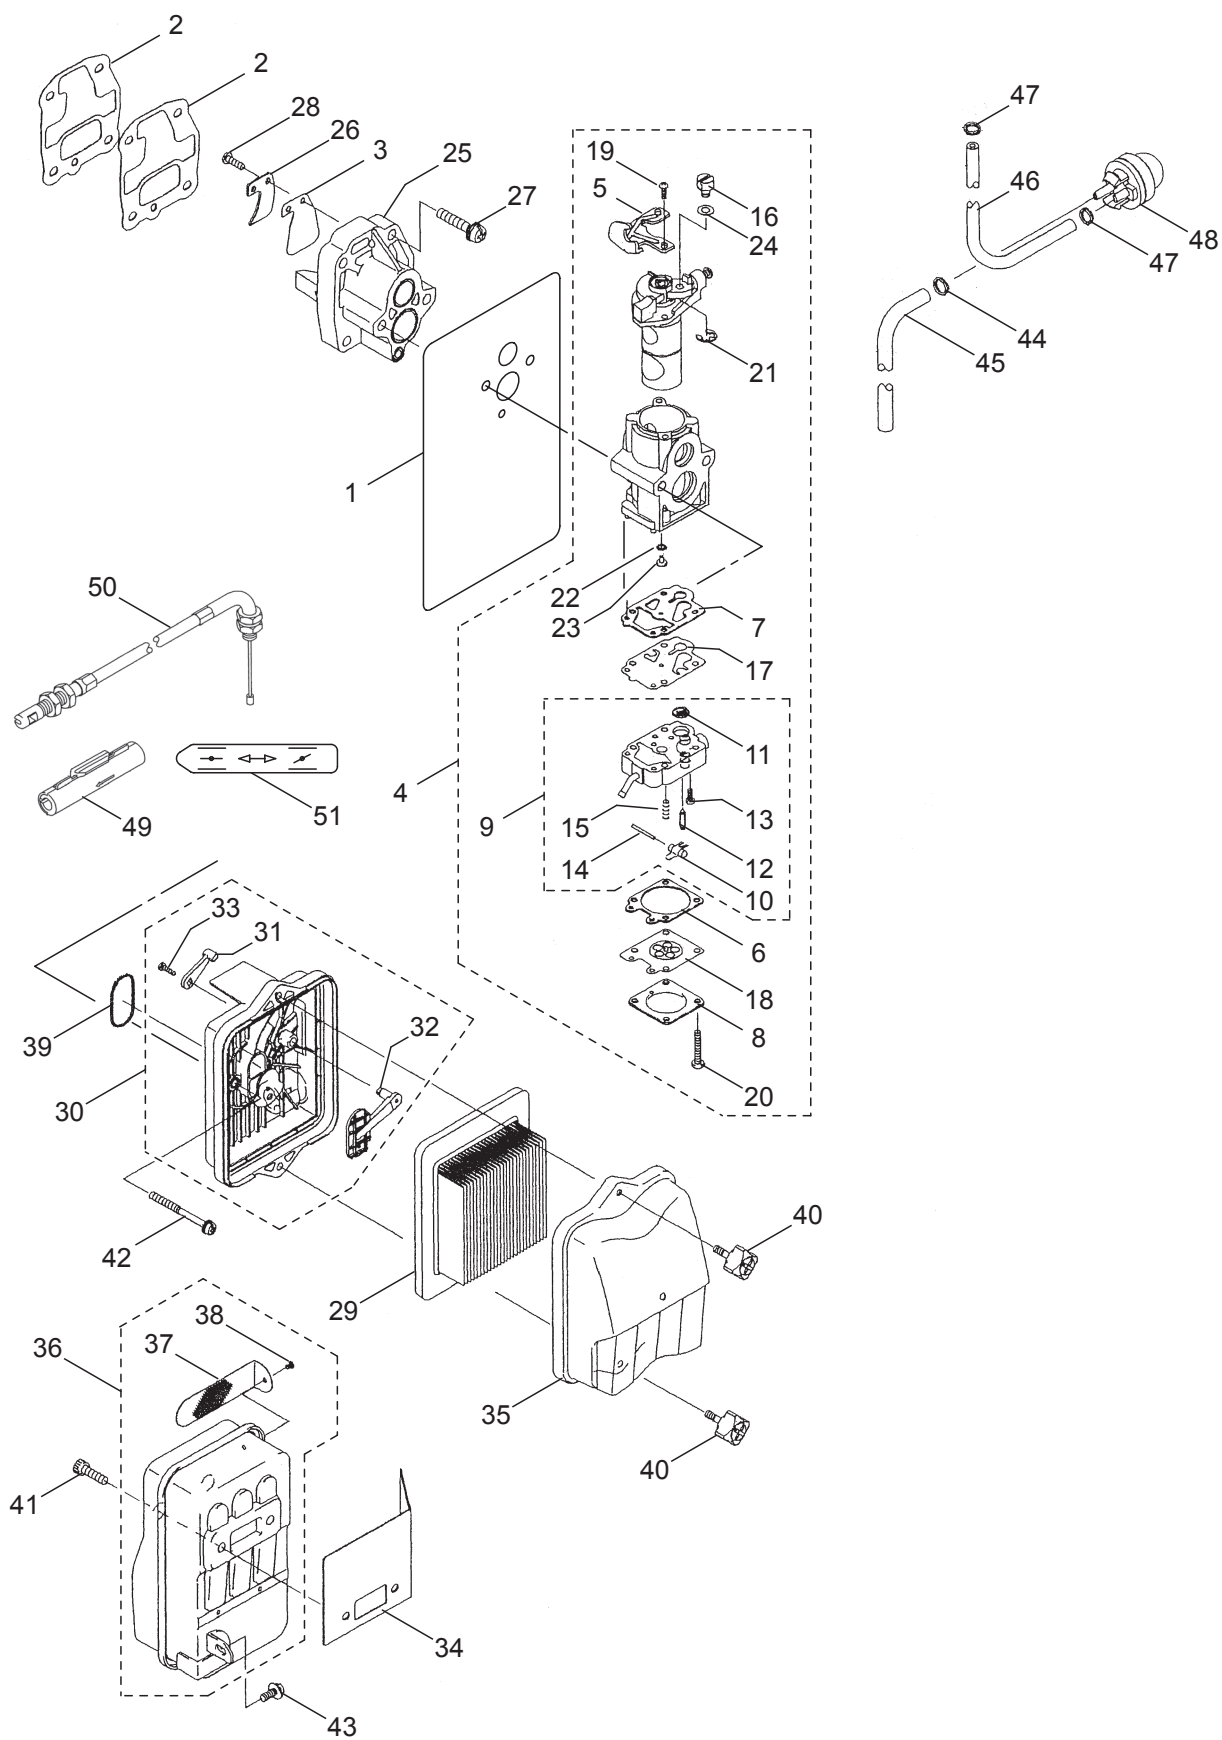

3. BL85-HA ENGINE CARBURETOR, MUFFLER

Ref. No.	Part No.	Part Name	Q'ty	Remarks
3-46	649368	Tube	1	2.3x5x93
3-47	649365	Clamp	2	
3-48	649363	Priming Pump	1	
3-49	212250	Joint Case	1	
3-50	649337	Throttle Cable	1	
3-51	598438	Label	1