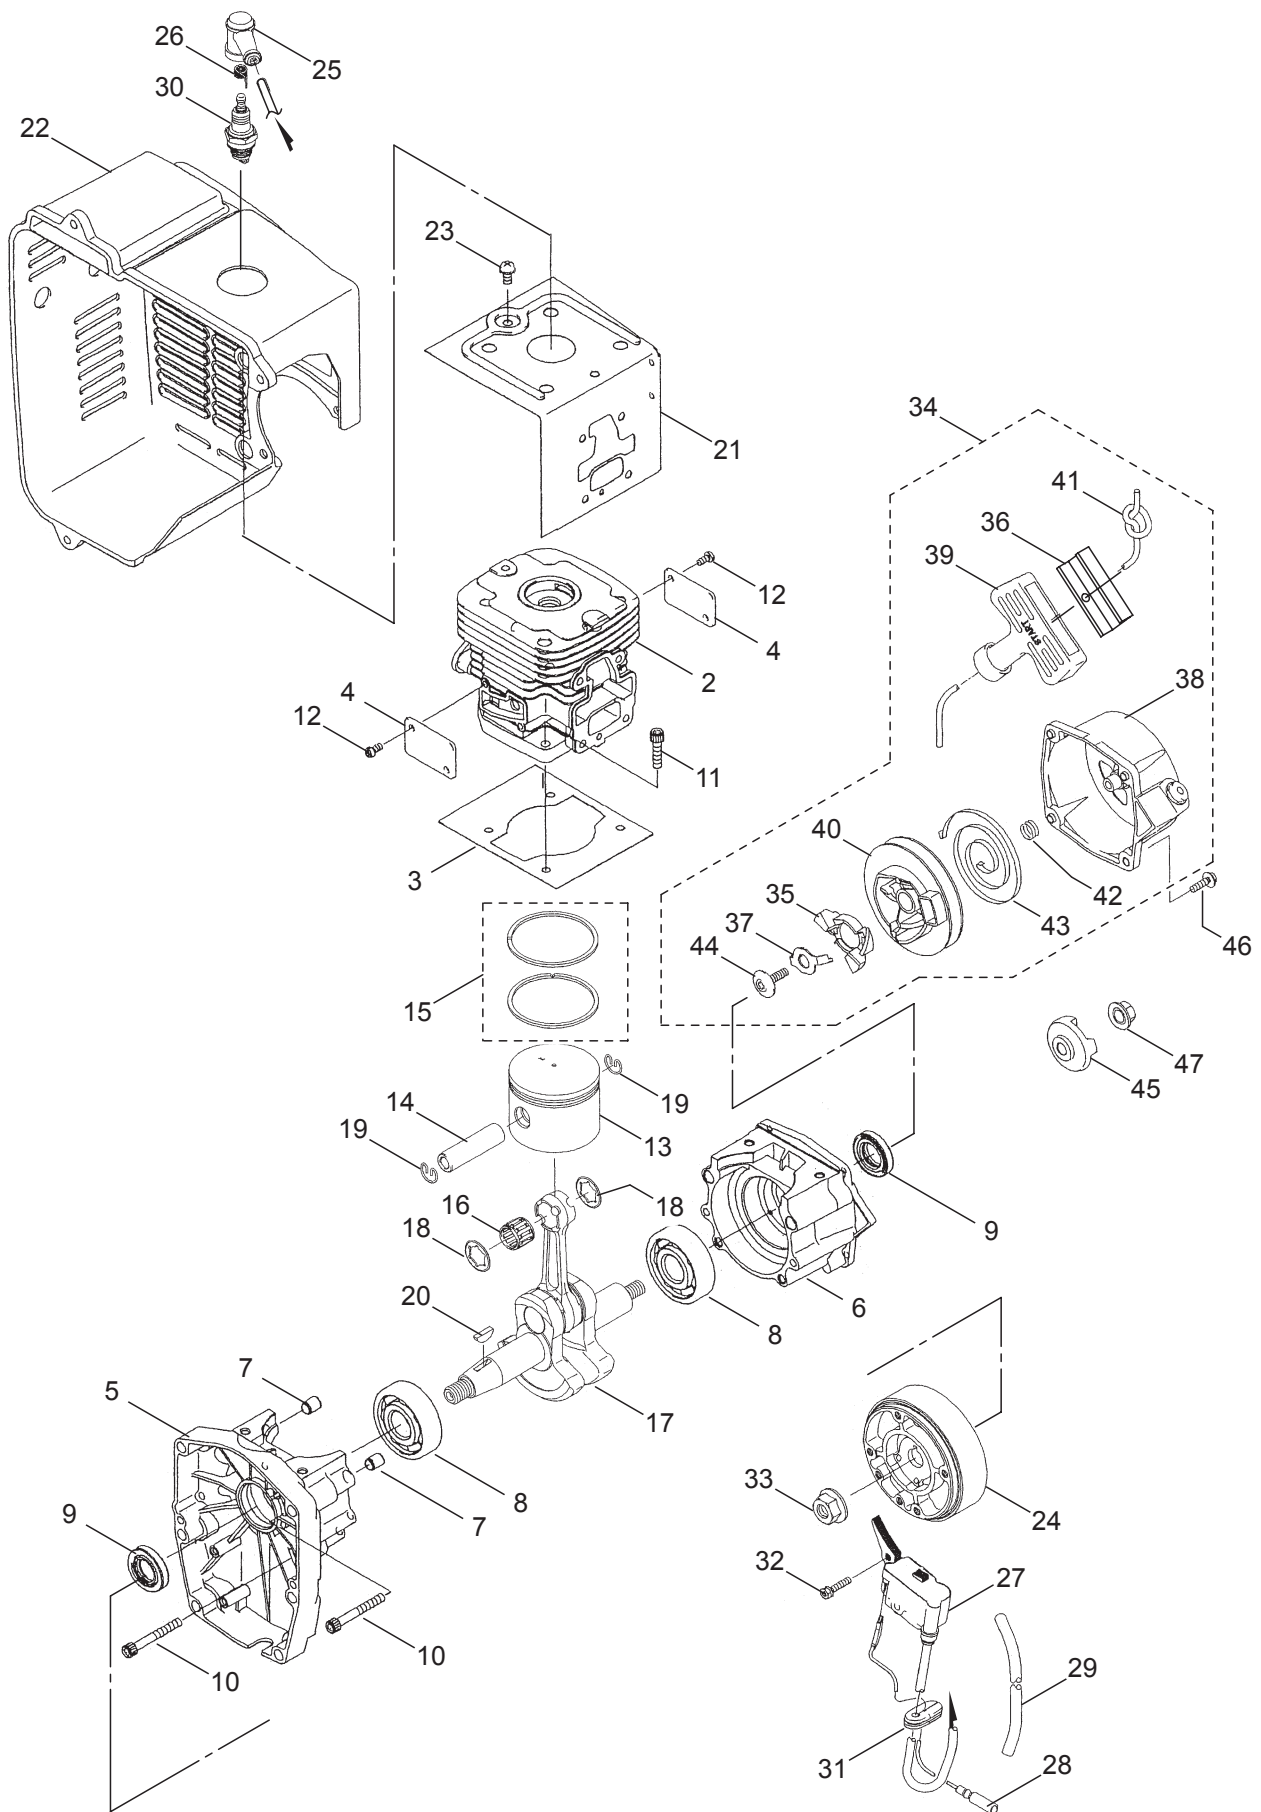

2. BL85-HA ENGINE CYLINDER, CRANKCASE

Ref. No.	Part No.	Part Name	Q'ty	Remarks
2-46	624845	Screw	4	M4x16
2-47	649381	Nut	1