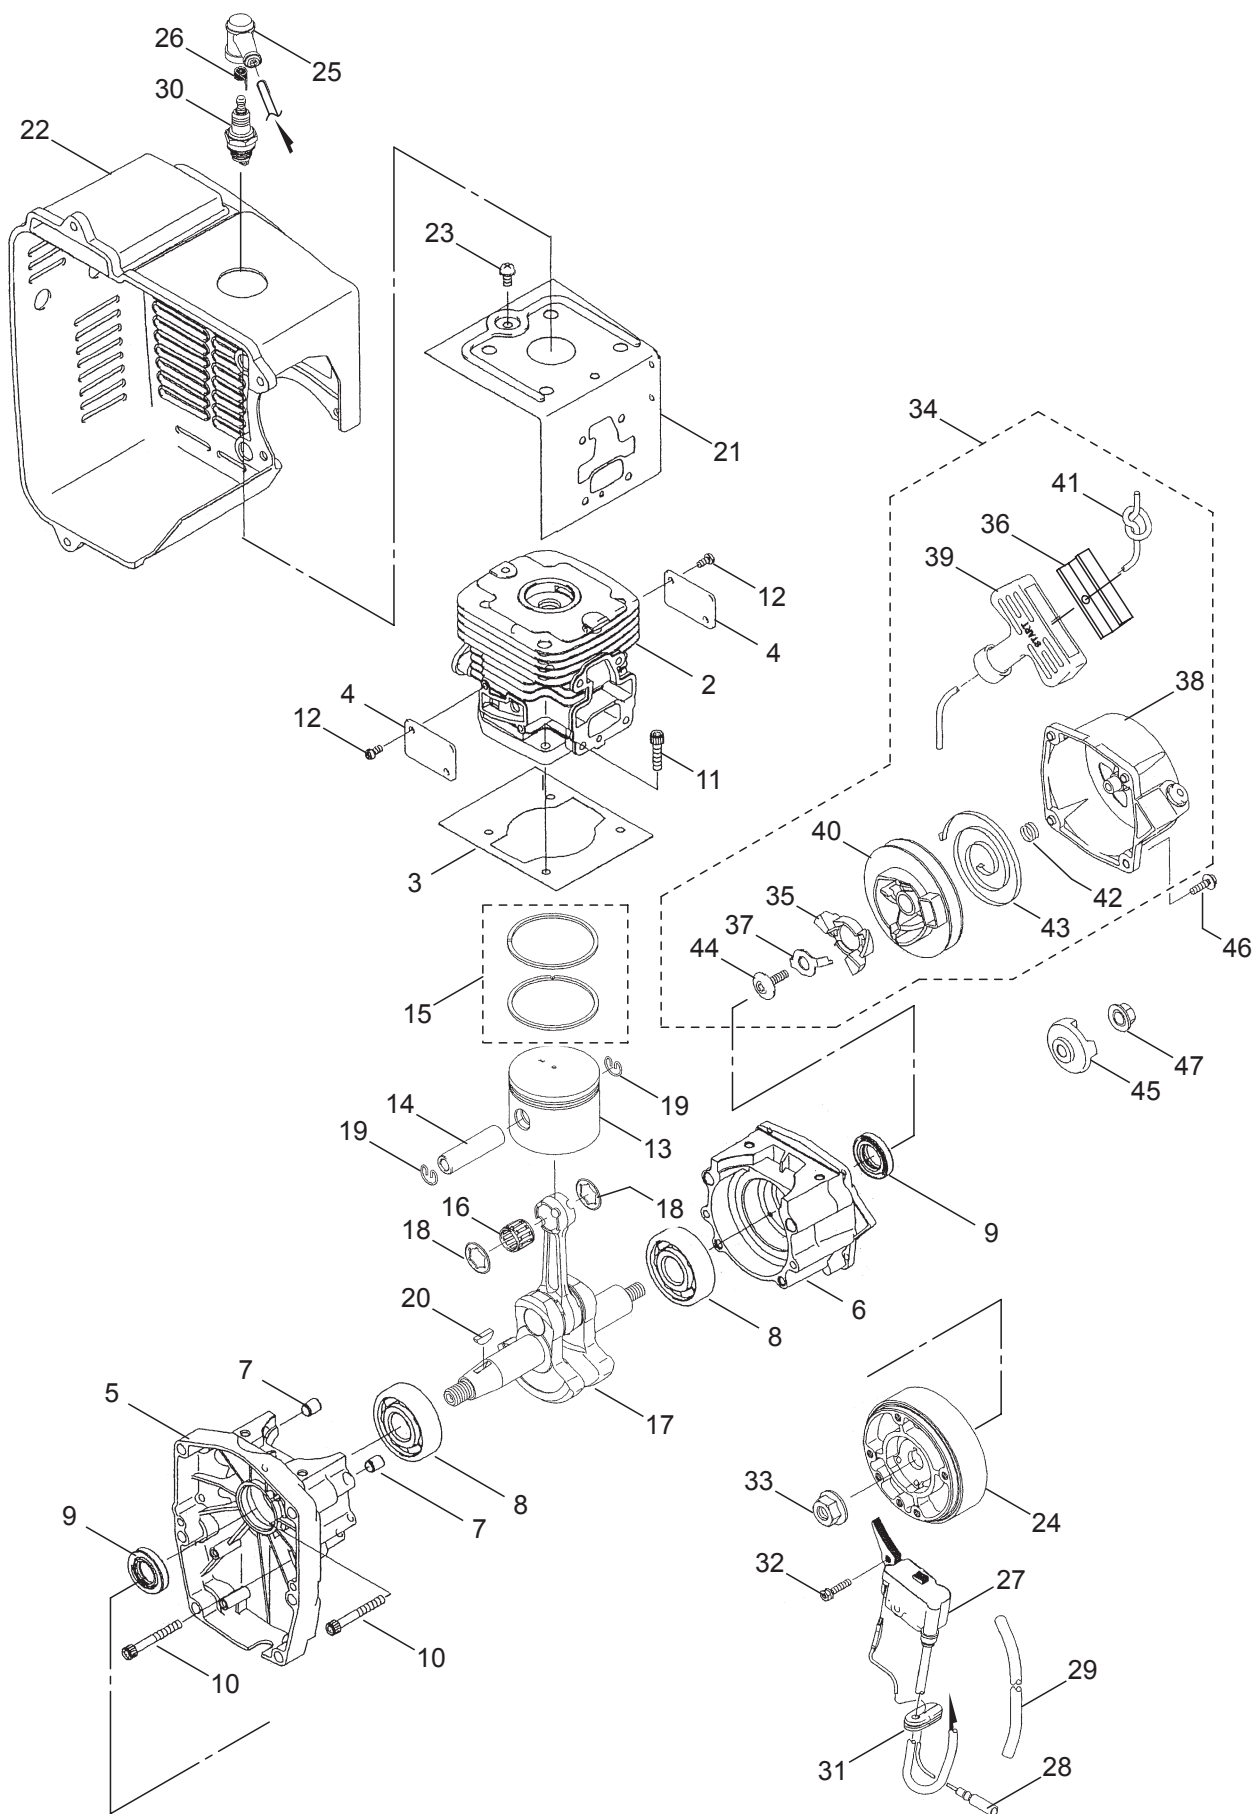

2. BL85-HA ENGINE CYLINDER, CRANKCASE

Ref. No.	Part No.	Part Name	Q'ty	Remarks
2-1	128907	Engine	1	TK065D-CG22
2-2	649312	Cylinder	1	
2-3	649313	Gasket	1	
2-4	649314	Plate	2	
2-5	414427	Crankcase	1	
2-6	414428	Crankcase	1	
2-7	573908	Pin	2	
2-8	649317	Ball Bearing	2	6303C3
2-9	414429	Oil Seal	2	17x30x7
2-10	414431	Bolt-Socket	4	5x40
2-11	414430	Bolt-Socket	4	5x20
2-12	410897	Screw	4	4x8
2-13	649321	Piston	1	
2-14	649322	Piston Pin	1	
2-15	649323	Piston Ring Set	1	
2-16	649325	Bearing	1	
2-17	414432	Crankshaft Ass'y	1	
2-18	414433	Spacer	2	11.2x18.5x0.9
2-19	943307	Snap Ring	2	
2-20	071695	Woodruff Key	1	
2-21	649329	Shroud	1	
2-22	400923	Shroud	1	
2-23	414435	Screw	1	5x10
2-24	414436	Flywheel	1	
2-25	591532	Spark Plug Cap	1	
2-26	591533	Terminal	1	
2-27	649331	Ignition Coil Ass'y	1	
2-28	649332	Lead Wire	1	
2-29	998411	Tube	1	6x7.4x300L
2-30	649333	Spark Plug	1	BPMR7A
2-31	649334	Grommet	1	
2-32	649335	Bolt	2	4x20
2-33	649336	Nut	1	M10
2-34	400921	Recoil Starter	1	Incl.35-44
2-35	649370	Pawl	1	
2-36	400919	Plate	1	
2-37	649371	Retainer	1	
2-38	649372	Case	1	
2-39	400920	Grip	1	
2-40	649376	Reel	1	
2-41	649377	Rope	1	3.5x1000
2-42	649378	Spring	1	
2-43	400922	Spring	1	
2-44	649380	Screw	1	
2-45	649374	Starting Pulley	1	