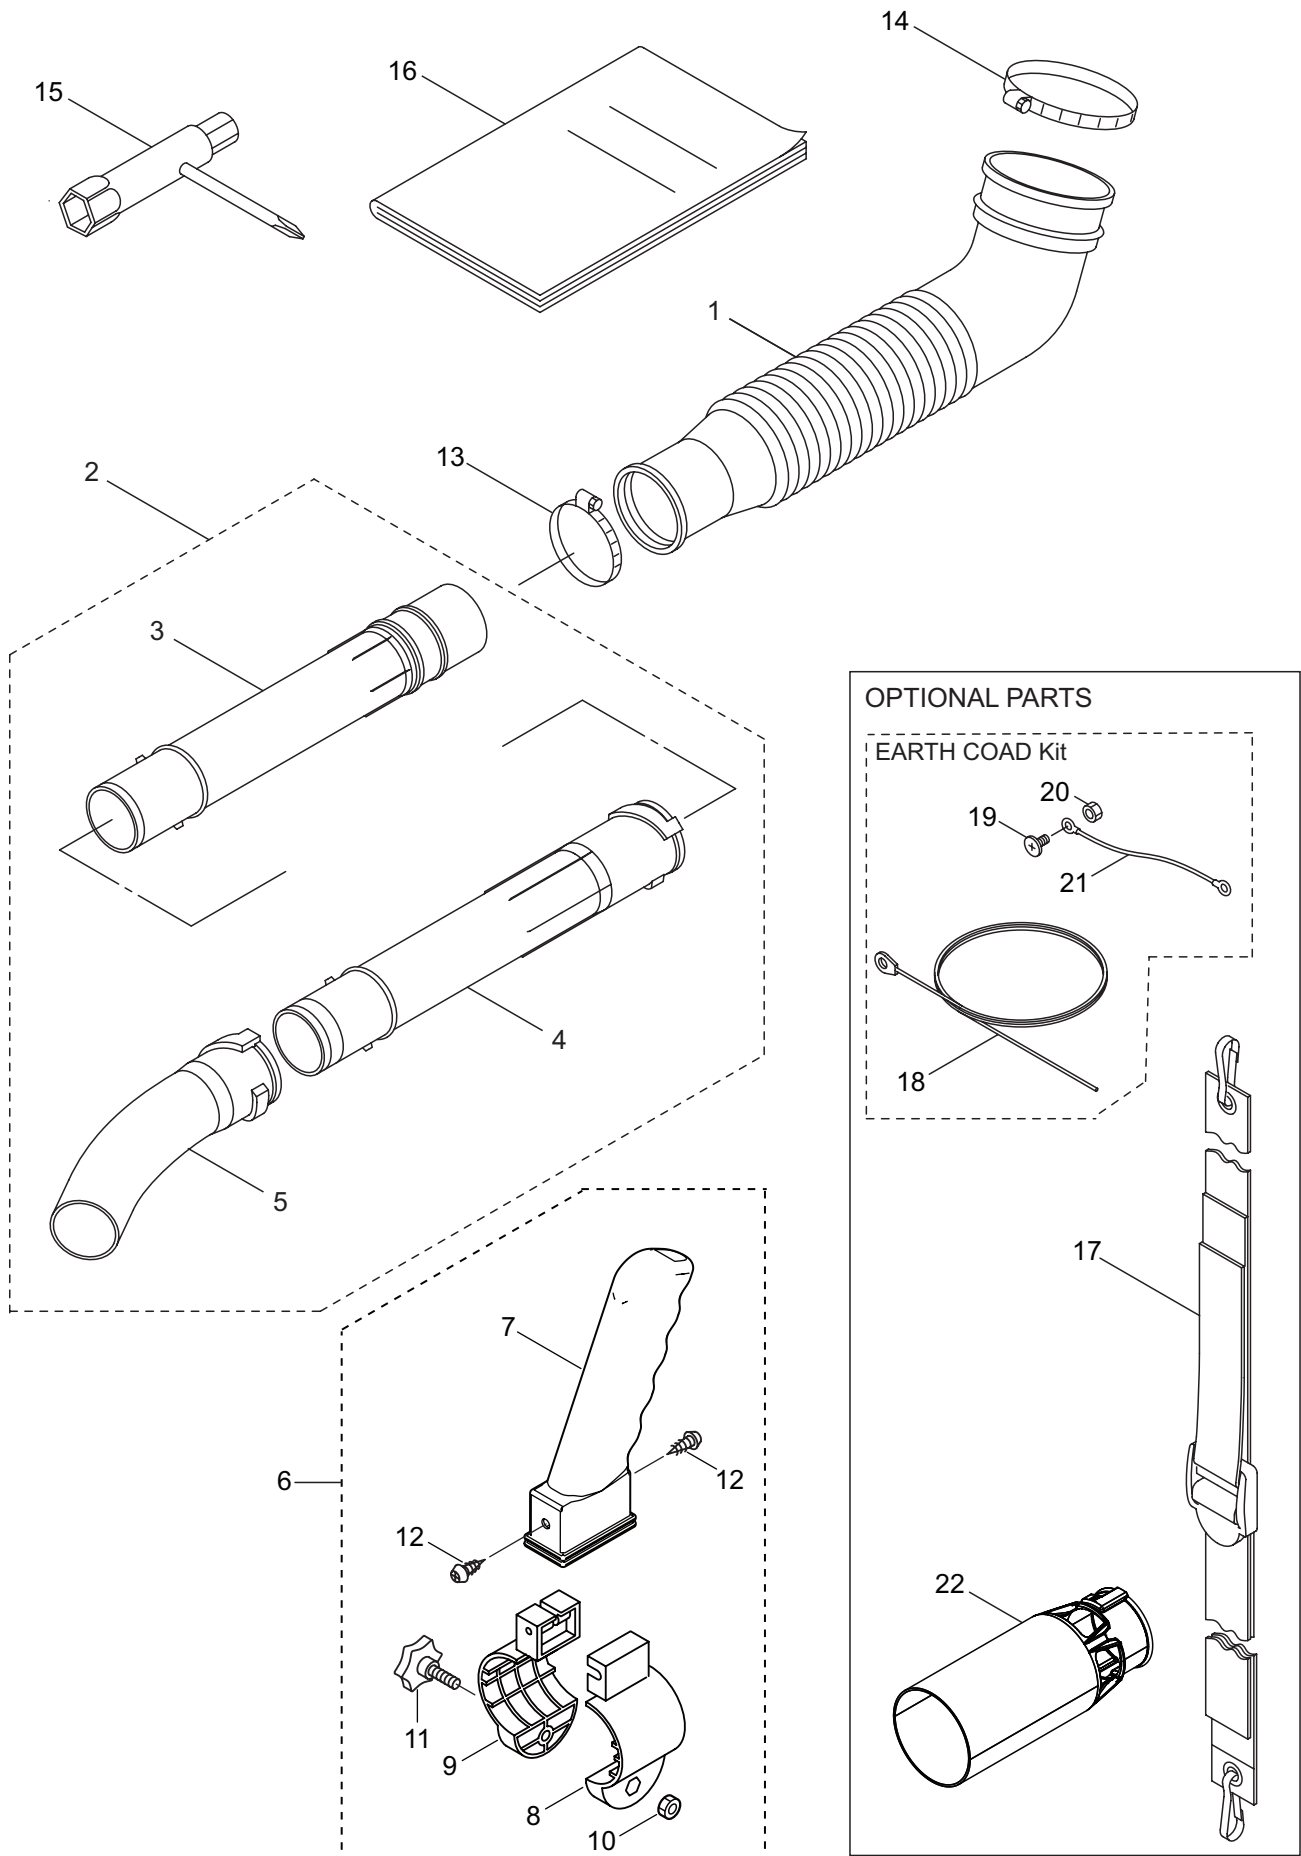

4. BL85-HA
ACCESSORIES, OPTIONAL PARTS

Ref. No.	Part No.	Part Name	Q'ty	Remarks
4-1	130170	Flexible Pipe	1	
4-2	131519	Pipe Ass'y	1	Incl.3-5
4-3	122395	Swivel Pipe	1	
4-4	122400	Straight Pipe	1	510L
4-5	131520	Bent Pipe	1	
4-6	123131	Grip Ass'y	1	Incl.7-12
4-7	122629	Grip	1	
4-8	122414	Holder, (A)	1	
4-9	122416	Holder, (B)	1	
4-10	127298	Nut	1	M6
4-11	127299	Knob Bolt	1	M6x30
4-12	281989	Tapping Screw	2	M5x20
4-13	130207	Clamp Ass'y	1	#85
4-14	130208	Clamp Ass'y	1	#105
4-15	127099	Box Spanner	1	
4-16	131322	Instruction Manual	1	BL55/BL85
4-17	125439	Hip Belt Ass'y	1	
4-18	130785	Earth Code	1	
4-19	119417	Screw	1	
4-20	081241	Nut	1	M6
4-21	127531	Earth Code	1	
4-22	131870	Tornado Tip, Blower Nozzle	1