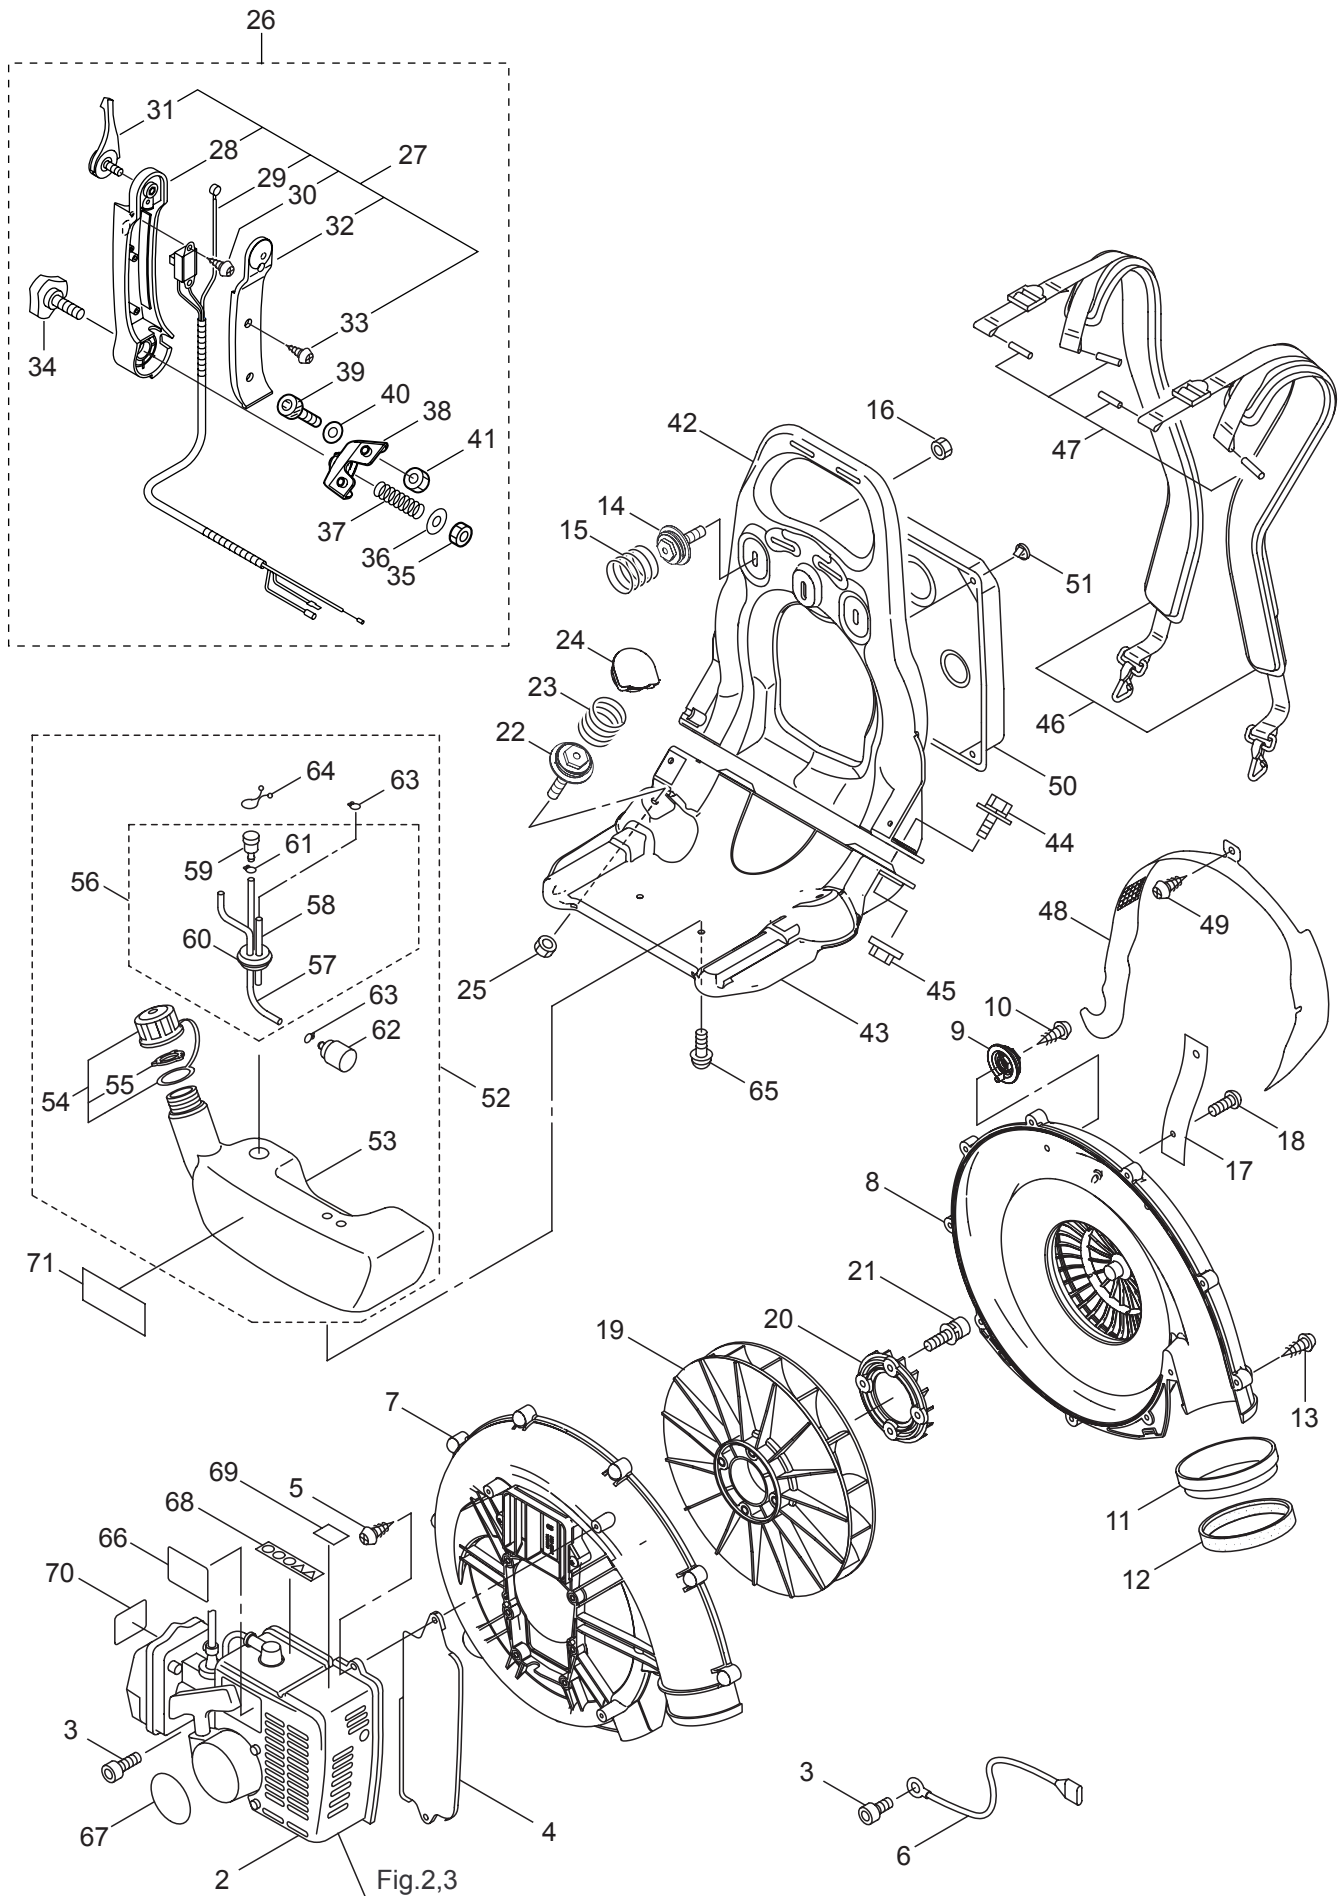

1. BL85-HA
FRAME & BLOWER

Fig.2,3

Ref. No.	Part No.	Part Name	Q'ty	Remarks
1-46	130036	Shoulder Strap Ass'y	1	
1-47	125717	Pin	4	
1-48	131374	Sheet	1	
1-49	127786	Screw	1	M5x12
1-50	130221	Cushion Pad	1	
1-51	100749	Fastener	4	#7
1-52	131498	Fuel Tank Ass'y	1	Incl.53-64
1-53	131493	Fuel Tank	1	
1-54	289046	Tank Cap Ass'y	1	Incl.55
1-55	287058	Gasket	1	
1-56	131292	Fuel Tube Ass'y	1	Incl.57-61
1-57	131291	Pipe	1	
1-58	131290	Over Flow Pipe	1	
1-59	261590	Breather	1	
1-60	268065	Grommet	1	
1-61	261117	Clip	2	
1-62	267328	Fuel Filter Ass'y	1	
1-63	261117	Clip	1	
1-64	131328	Clamp	1	
1-65	125561	Screw	2	M5x14
1-66	131518	Label	1	BL85
1-67	130600	Label	1	
1-68	266959	Label	1	Caution
1-69	285188	Label	1	
1-70	125747	Label	1	
1-71	121132	Label	1	Caution