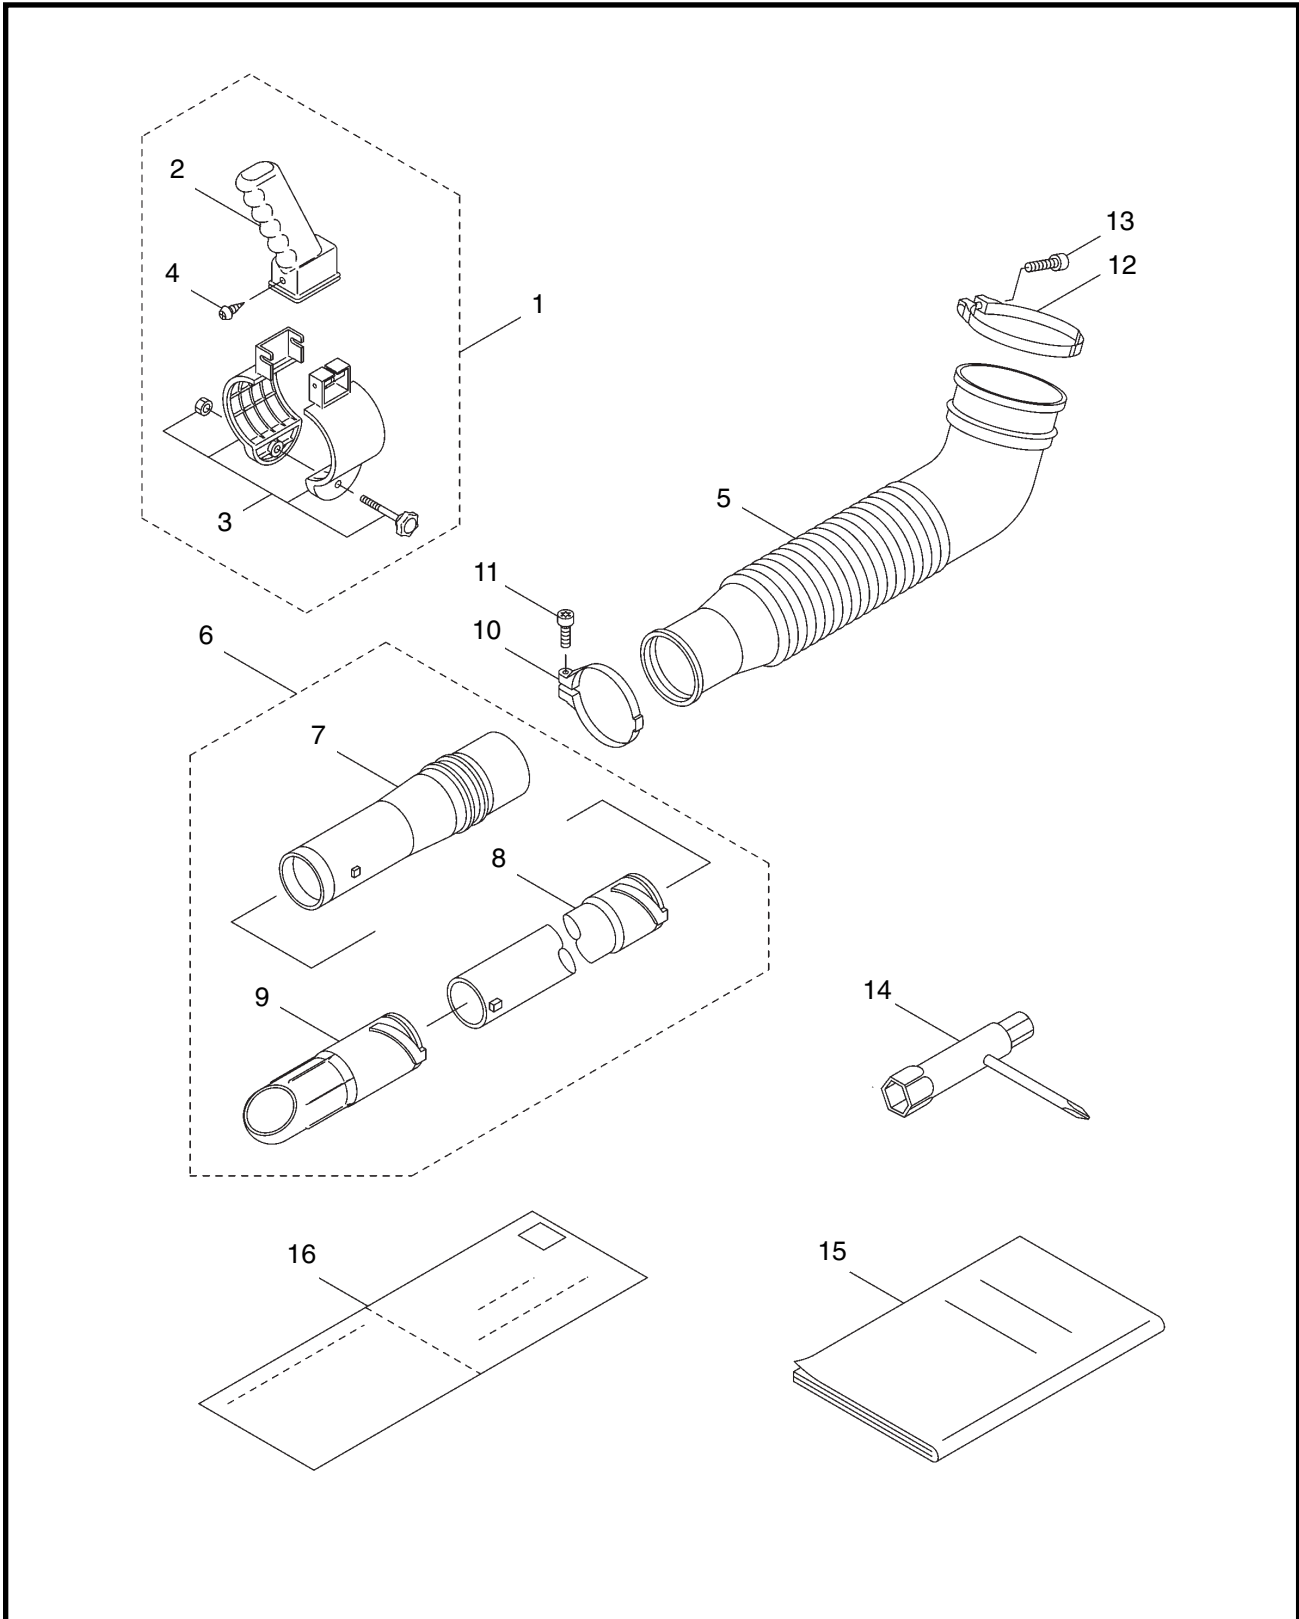

ACCESSORIES

REF #	PART #	DESCRIPTION	Q'TY.	NOTES
1	639505	Grip Ass'y	1	Incl.2-4
2	122629	Grip	1	
3	122609	Band	1	
4	120319	Tapping Screw	2	M5x18
5	123413	Flexible Pipe	1	
6	122394	Pipe Ass'y	1	Incl.7-9
7	122395	Swivel Pipe	1	
8	122400	Straight Pipe	1	370L
9	122402	Bent Pipe	1	
10	122404	Hose Band	1	#82
11	081417	Screw	1	M5x25
12	119523	Hose Band	1	#100
13	081417	Screw	1	M5x25
14	210418	Box Spanner	1	13x19x(+)
15	123502	Instruction Manual	1