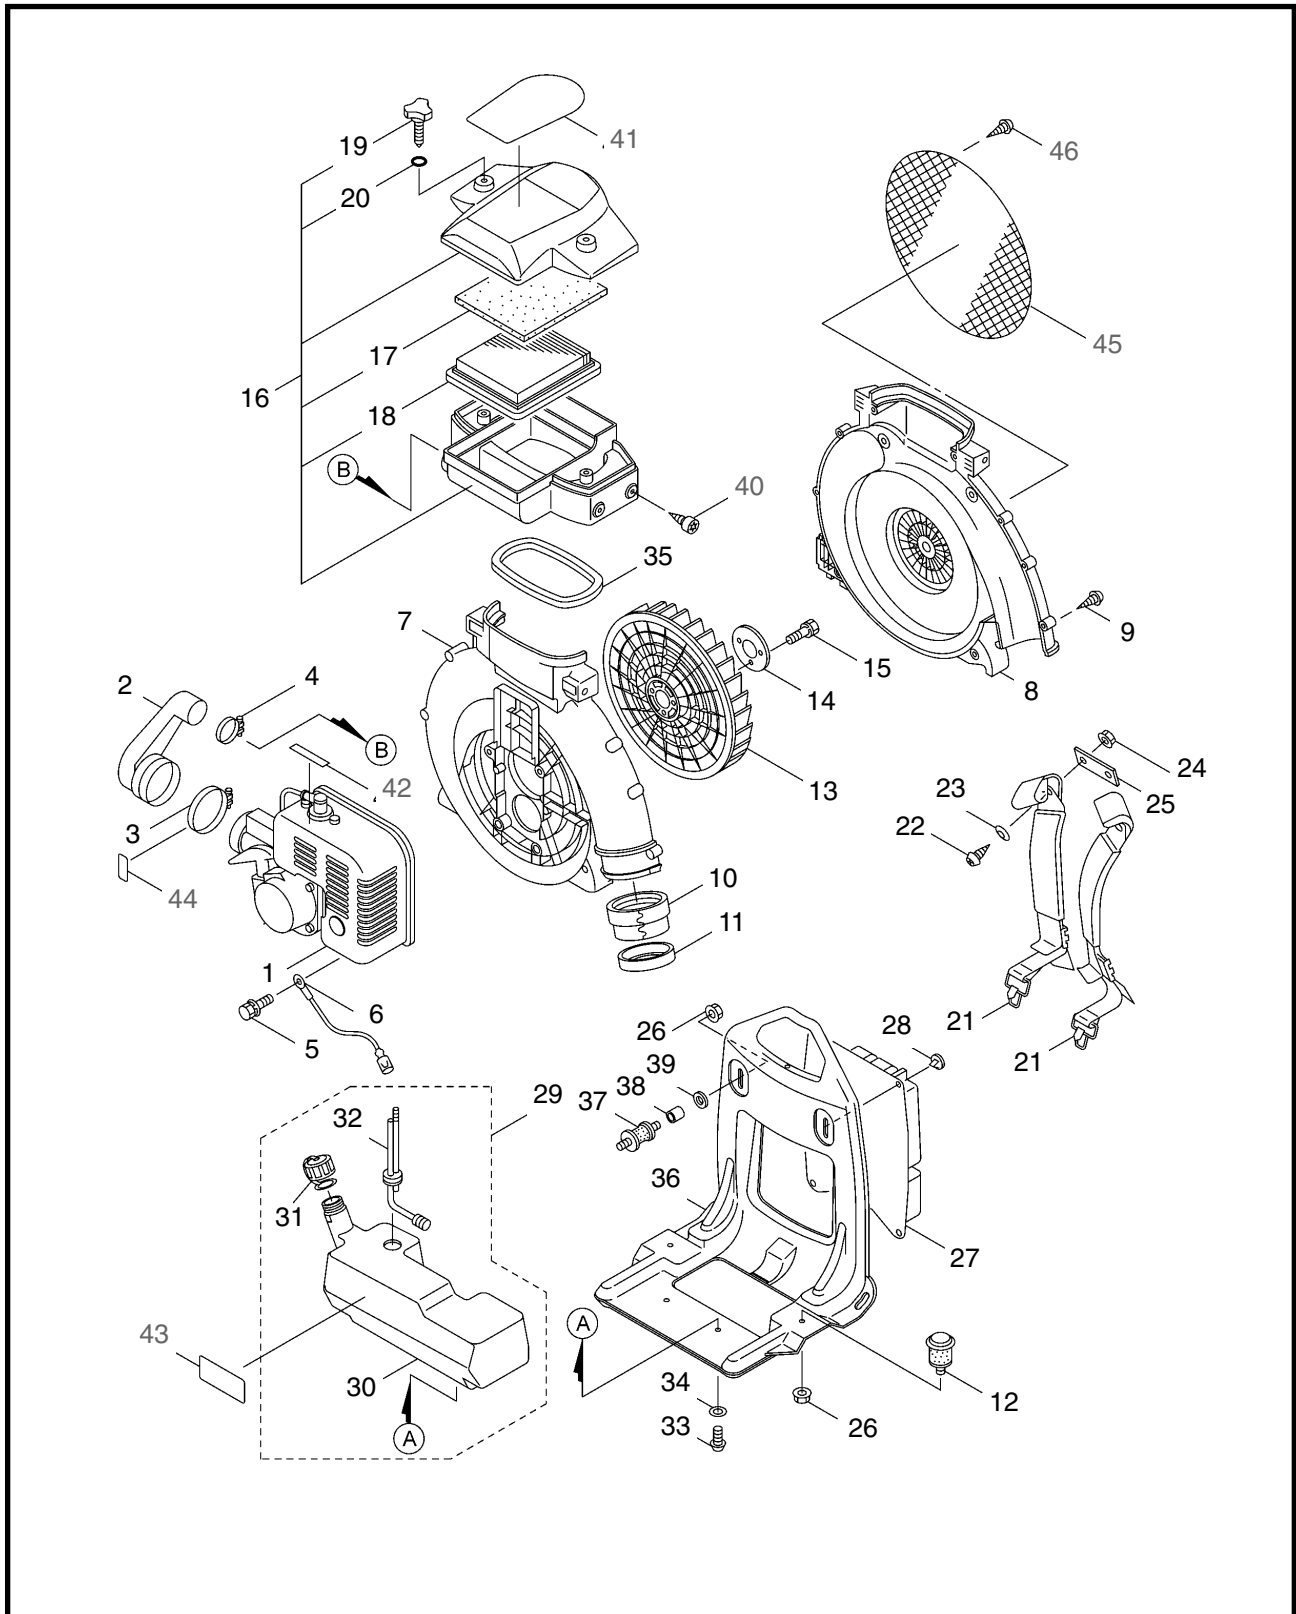

2 ILLUSTRATED PARTS LIST
BL4700HP

MAIN BODY

REF #	PART #	DESCRIPTION	Q'TY.	NOTES
1	122730	Shroud	1	
2	121753	Inlet Pipe	1	
3	121755	Band	1	#59-82
4	119684	Band	1	#30-40
5	092543	Bolt	4	M6x45
6	108634	Earth Cord	1	AVS0.5Bx120
7	120512	Fan Case (E)	1	
8	119387	Fan Case (S)	1	
9	089538	Tapping Screw	11	M5x25
10	119160	Collar	1	
11	119161	Rubber Band	1	
12	120615	Buffer	2	
13	118724	Fan	1	
14	118248	Plate	1	
15	096056	Bolt	3	M6x40-7T
16	123487	Air Cleaner Ass'y	1	Incl.17-20
17	123493	Element	1	
18	123492	Filter	1	
19	123494	Knob	2	
20	014187	O-Ring	2	P4
21	120625	Knapsack Band	2	
22	123370	Screw	2	M6x20
23	100603	Washer	2	6x23xt1.6
24	550132	Nut	2	M6
25	120614	Band	1	
26	109704	Nut	4	M6
27	119177	Cushion Pad	1	
28	840543	Fastener	4	#7
29	119388	Fuel Tank Ass'y	1	Incl.30-32
30	120154	Fuel Tank	1	
31	119390	Cap Ass'y	1	
32	119391	Filter Ass'y	1	
33	081414	Screw	2	M5x14
34	015479	Washer	2	5.3x16xt1.6
35	120536	Packing	1	
36	119174	Knapsack Frame	1	
37	026223	Buffer	2	30-M6x14
38	120616	Collar	2	
39	120617	Packing	2