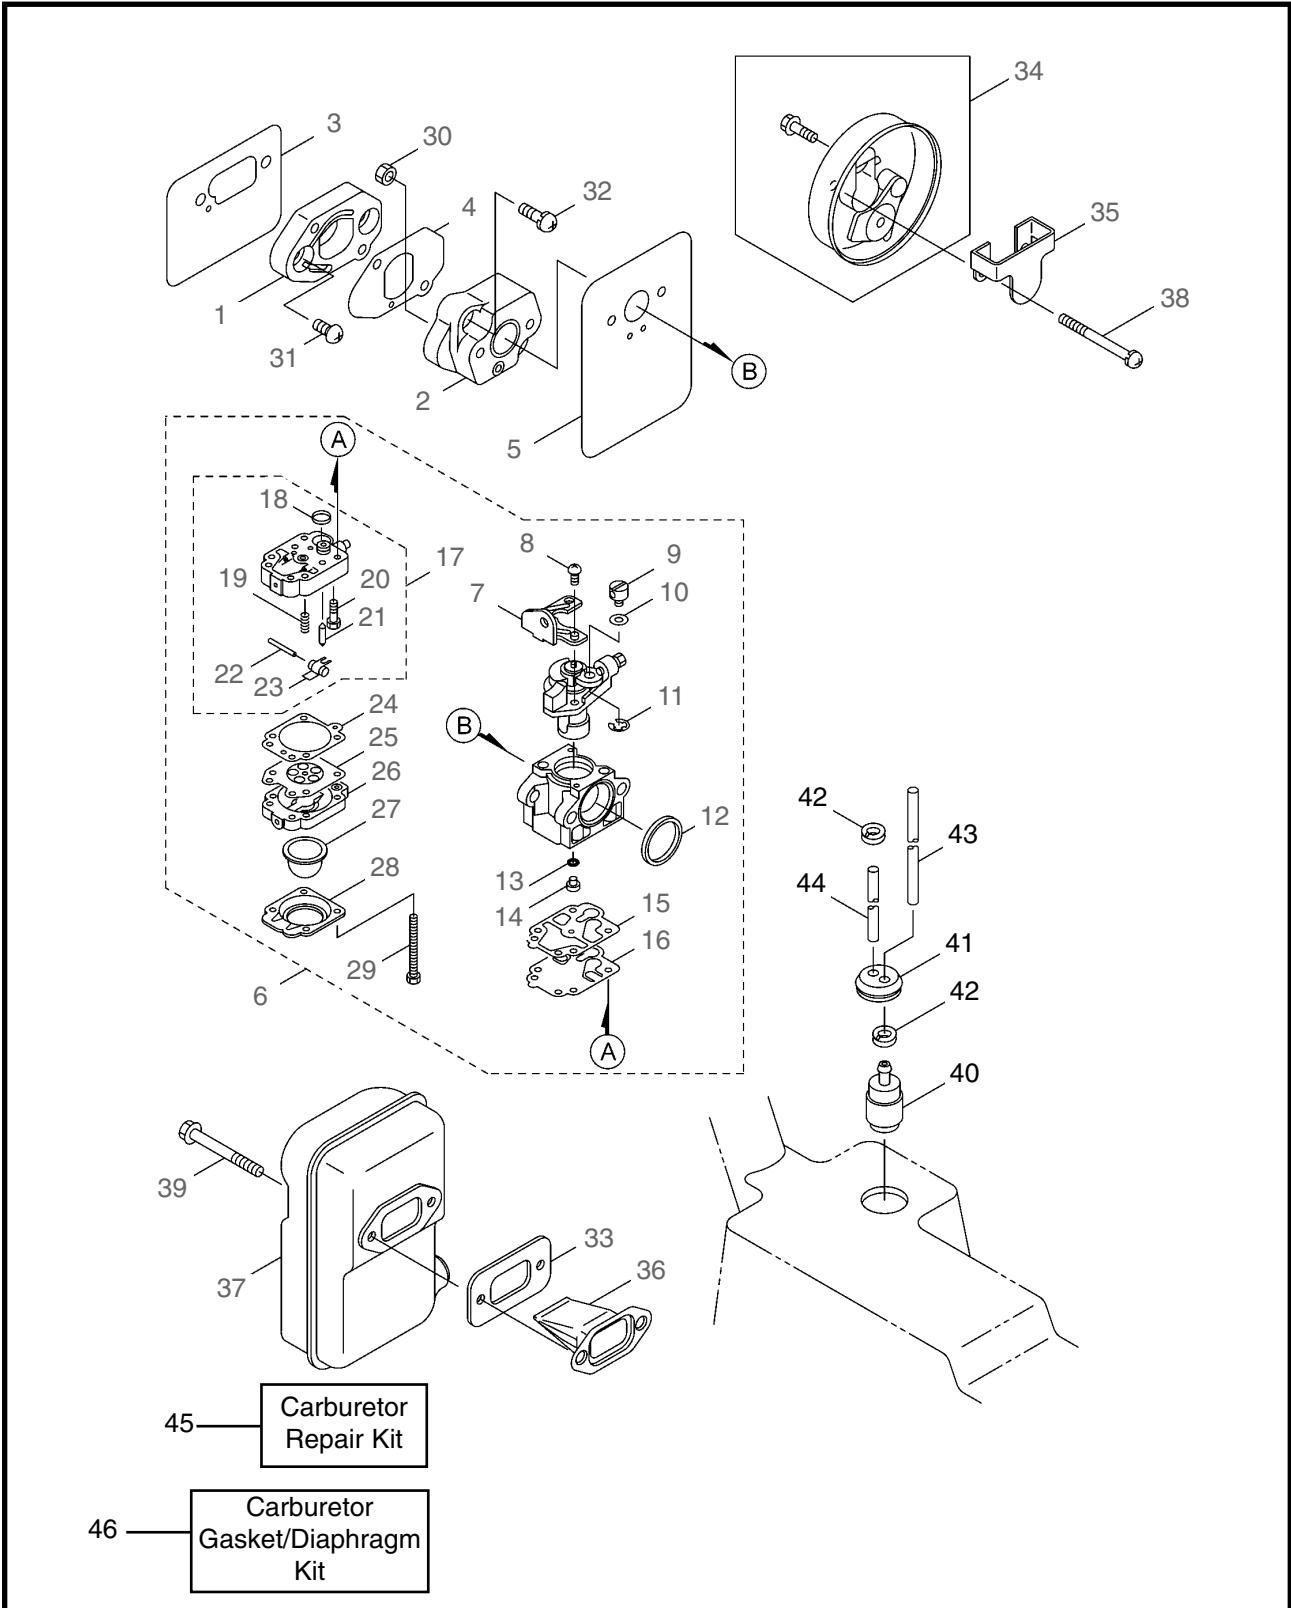

CARBURETOR

REF #	PART #	DESCRIPTION	Q'TY.	NOTES
40	625872	Fuel Filter	1	
41	597949	Fuel Tank Grommet	1	
42	597948	Fuel Filter Clamp	2	
43	625873	Tube	1	3x5x250L
44	625874	Tube	1	3x6
45	840260	Carb Repair Kit	1	
46	840277	Carb Gasket/Diaphragm Kit	1