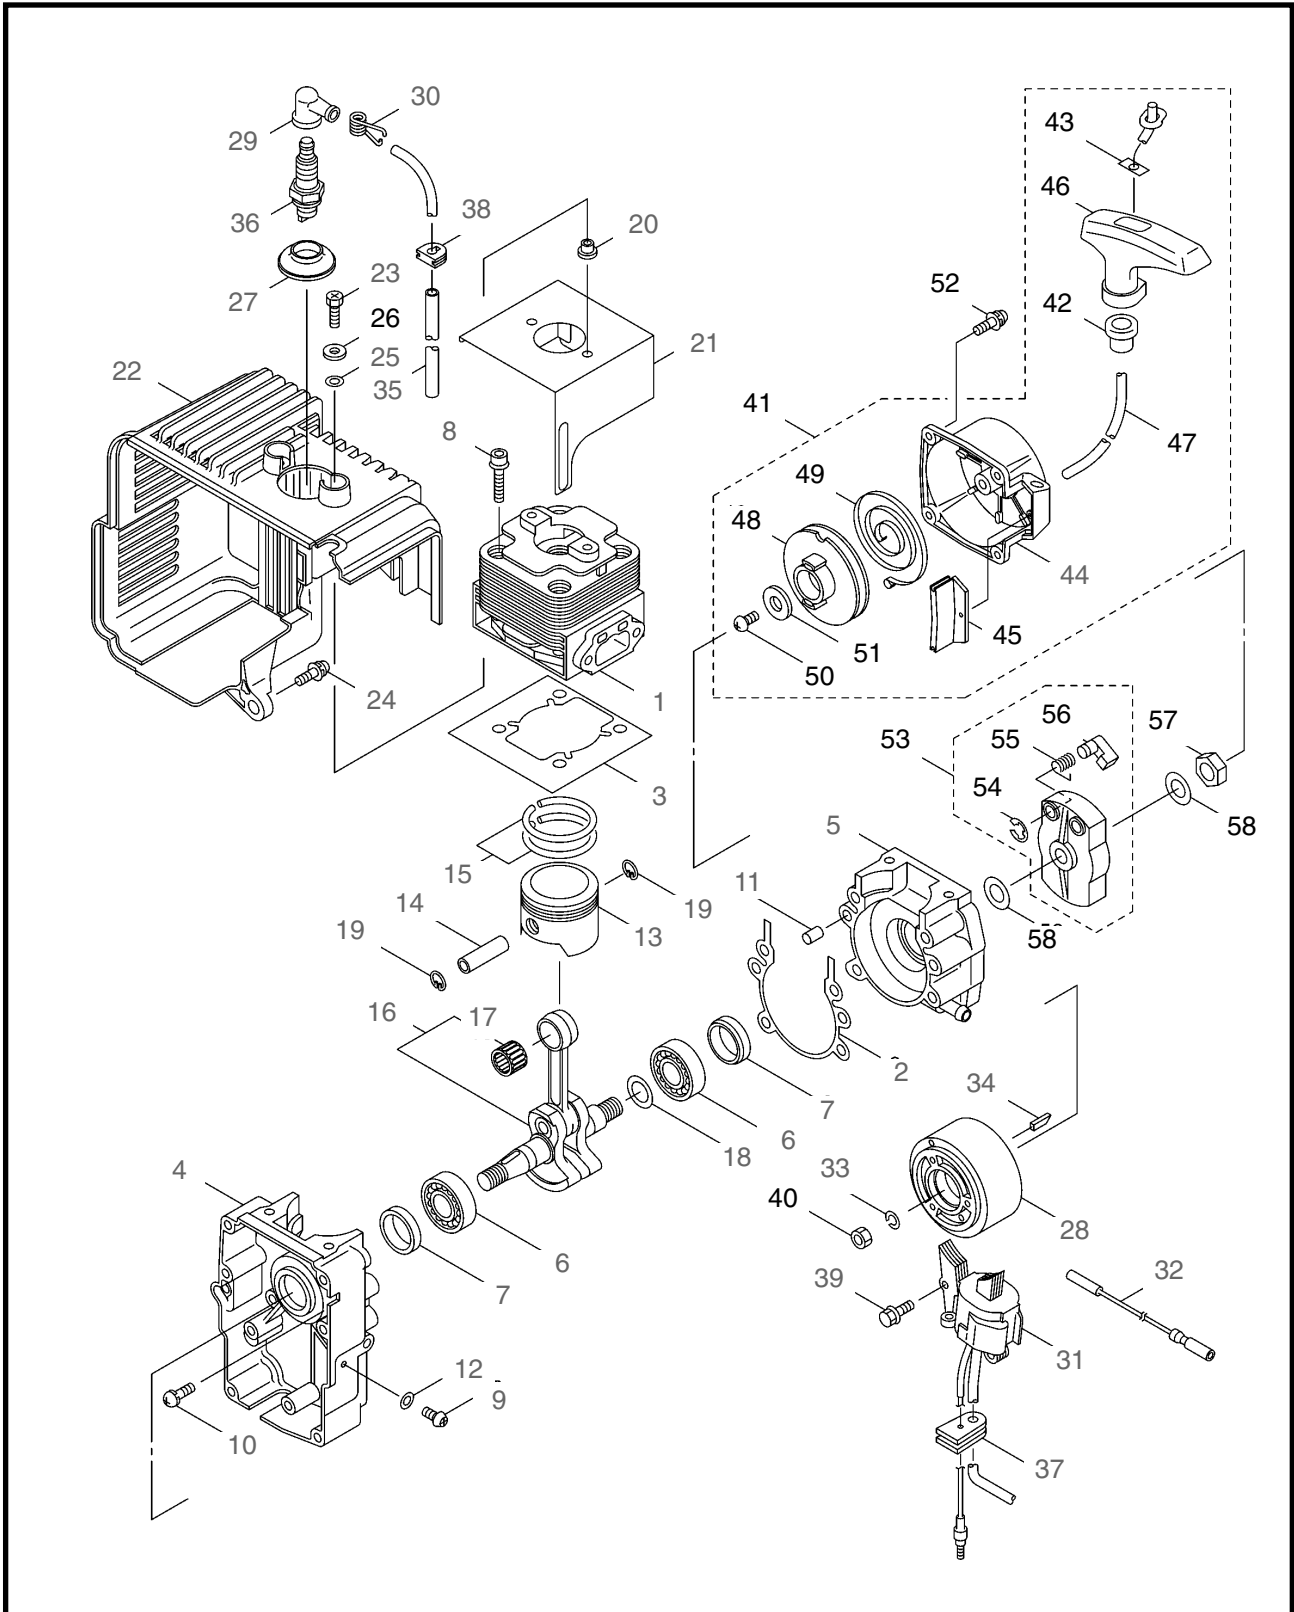

6 ILLUSTRATED PARTS LIST
BL460

ENGINE

Ref #	Part #	Description	Q'ty.	Notes
40	998410	Nut	1	
41	579570	Recoil Starter	1	Incl. 42-51
42	998438	Rope Guide	1	
43	944502	Plate	1	
44	579568	Recoil Starter Case	1	
45	998440	Recoil Starter Case	1	
46	998437	Grip	1	
47	579572	Rope	1	
48	579571	Reel	1	
49	572955	Recoil Spring	1	
50	570720	Screw	1	
51	579574	Washer	1	
52	624845	Screw	4	M4x16
53	641291	Starting Pulley	1	Incl. 54-56
54	013525	Snap Ring	1	
55	579573	Return Spring	1	
56	584436	Pawl	1	
57	943173	Nut	1	M8
58	071190	Washer	2	M8

THROTTLE

REF #	PART #	DESCRIPTION	Q'TY.	NOTES
1	117622	Throttle Lever Ass'y	1	Incl.2-15
2	107126	Arm	1	
3	107127	Lever	1	
4	107221	Spring	1	
5	106498	Ball	1	
6	107129	Stay	1	
7	019001	Tapping Screw	2	M4x10
8	092058	Screw	1	M6x25
9	107136	Collar	1	
10	081031	Nut	1	M6
11	115605	Flange	1	
12	115612	Knob Bolt	1	M8x35
13	107581	Nylon Nut	1	M8
14	065842	Cotter Pin	1	
15	117623	Switch	1	
16	816038	Screw	4	M6x20
17	013754	Washer	4	M6
18	112509	Nut	4	M6
19	117603	Plate	1	
20	636826	Throttle Cable Ass'y	1	