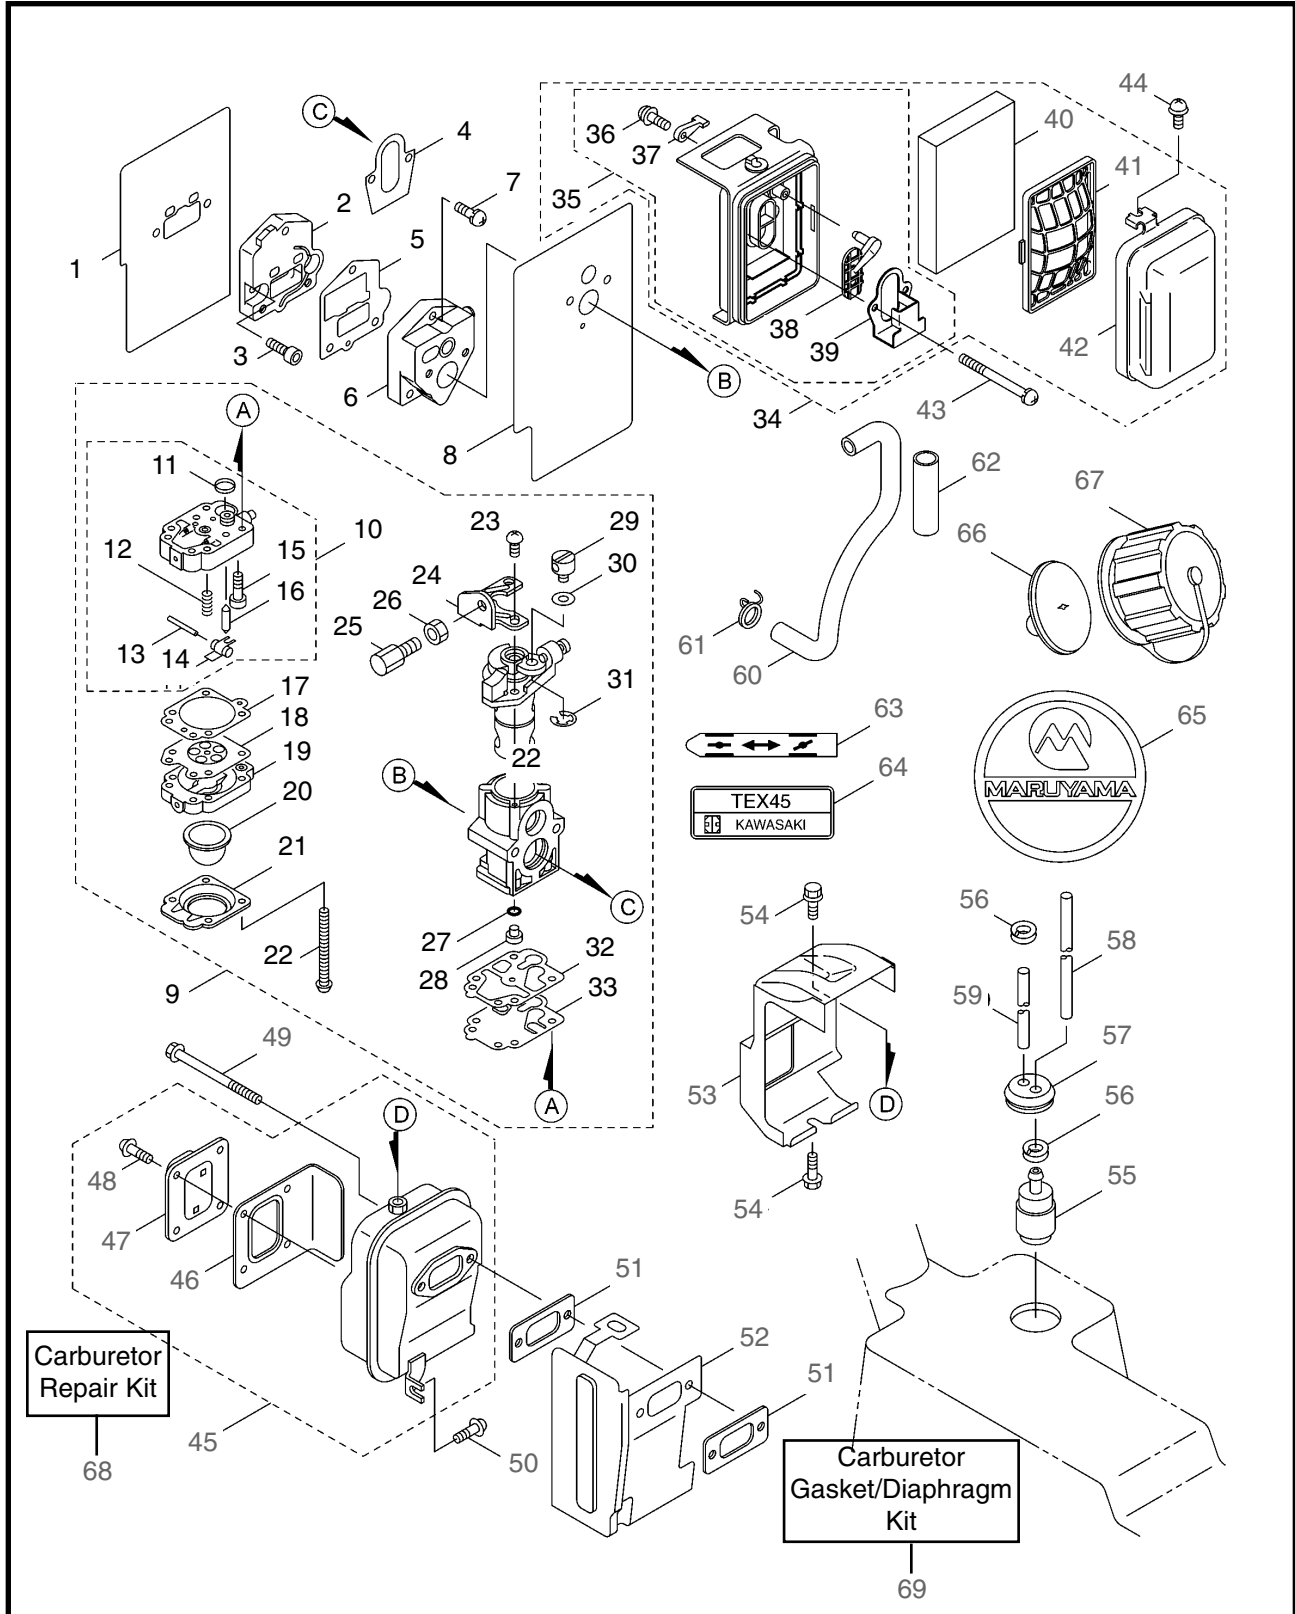

BL460

CARBURETOR

REF #	PART #	DESCRIPTION	Q'TY.	NOTES
1	634352	Gasket	1	
2	634355	Plate	1	
3	634358	Bolt	2	
4	641295	Gasket	1	
5	634349	Gasket	1	
6	634354	Reed Valve Ass'y	1	
7	579565	Screw	3	
8	634353	Gasket	1	
9	641296	Carburetor Ass'y	1	Incl. 10-33
10	626822	Body Ass'y	1	Incl. 11-16
11	624430	Filter	1	
12	624434	Spring	1	
13	624433	Pin	1	
14	624429	Lever	1	
15	624432	Screw	1	
16	624431	Float Valve	1	
17	262993	Gasket	1	
18	634357	Diaphragm	1	
19	598413	Body	1	
20	261874	Priming Pump	1	
21	598409	Primer Pump Cover	1	
22	262996	Screw	4	
23	577179	Screw	2	
24	624525	Bracket	1	
25	598418	Screw	1	
26	261878	Nut	1	
27	261871	O-Ring	1	
28	628092	Main Jet	1	#52
29	598415	Arm	1	
30	624532	Washer	1	
31	577175	Snap Ring	1	
32	634350	Gasket	1	
33	577185	Diaphragm	1	
34	642042	Air Filter Ass'y	1	Incl.35-42
35	642039	Air Filter Case Ass'y	1	Incl.36-39
36	628550	Screw	1	
37	640943	Lever	1	
38	640944	Valve	1	
39	640945	Baffle	1