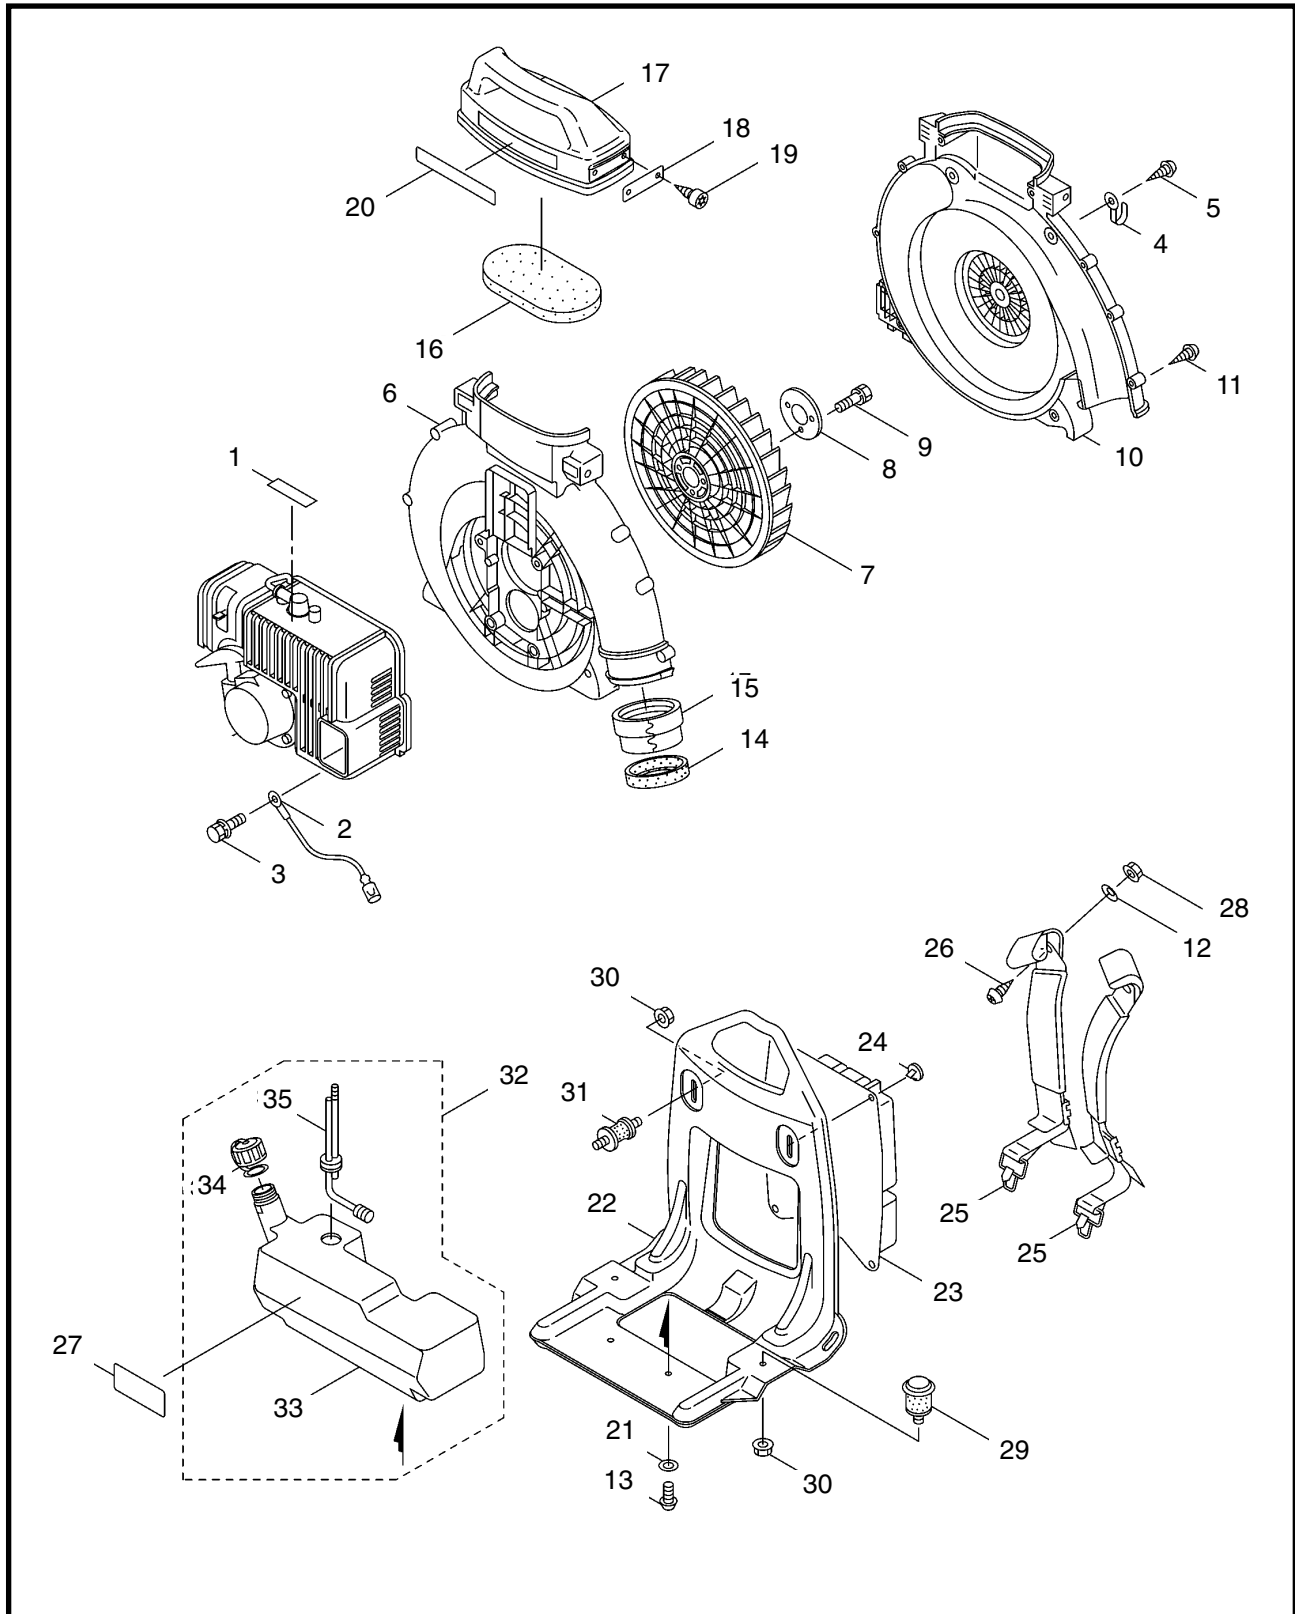

MAIN BODY

REF #	PART #	DESCRIPTION	Q'TY.	NOTES
1	266959	Label	1	Caution
2	108634	Earth Cord	1	
3	092543	Bolt	4	M6x45
4	109051	Clamp	1	
5	082697	Tapping Screw	1	M5x10
6	120512	Fan Case (E)	1	
7	118724	Fan	1	
8	118248	Plate	1	
9	096056	Bolt	3	M6x40-7T
10	119387	Fan Case (S)	1	
11	089538	Tapping Screw	11	M5x25
12	100603	Washer	2	
13	081414	Screw	2	M5x14
14	119161	Rubber Band	1	
15	119160	Collar	1	
16	112028	Packing	1	
17	123337	Handle	1	
18	120320	Plate	2	
19	123194	Tapping Screw	4	M6x18
20	123338	Label	1	BL560
21	015479	Washer	2	
22	119174	Knapsack Frame	1	
23	119177	Cushion Pad	1	
24	840543	Fastener	4	
25	123106	Knapsack Band	2	
26	083445	Screw	2	M6x16
27	121132	Label	1	
28	550132	Nut	2	M6
26	120615	Buffer	2	
30	109704	Nut	4	M6
31	026223	Buffer	2	
32	119388	Fuel Tank Ass'y	1	Incl. 33-35
33	120154	Fuel Tank	1	
34	119390	Cap Ass'y	1	
35	119391	Filter Ass'y	1	

6 ILLUSTRATED PARTS LIST
BL460

ENGINE

Ref #	Part #	Description	Q'ty.	Notes
40	998410	Nut	1	
41	579570	Recoil Starter	1	Incl. 42-51
42	998438	Rope Guide	1	
43	944502	Plate	1	
44	579568	Recoil Starter Case	1	
45	998440	Recoil Starter Case	1	
46	998437	Grip	1	
47	579572	Rope	1	
48	579571	Reel	1	
49	572955	Recoil Spring	1	
50	570720	Screw	1	
51	579574	Washer	1	
52	624845	Screw	4	M4x16
53	641291	Starting Pulley	1	Incl. 54-56
54	013525	Snap Ring	1	
55	579573	Return Spring	1	
56	584436	Pawl	1	
57	943173	Nut	1	M8
58	071190	Washer	2	M8

THROTTLE

REF #	PART #	DESCRIPTION	Q'TY.	NOTES
1	117622	Throttle Lever Ass'y	1	Incl.2-15
2	107126	Arm	1	
3	107127	Lever	1	
4	107221	Spring	1	
5	106498	Ball	1	
6	107129	Stay	1	
7	019001	Tapping Screw	2	M4x10
8	092058	Screw	1	M6x25
9	107136	Collar	1	
10	081031	Nut	1	M6
11	115605	Flange	1	
12	115612	Knob Bolt	1	M8x35
13	107581	Nylon Nut	1	M8
14	065842	Cotter Pin	1	
15	117623	Switch	1	
16	816038	Screw	4	M6x20
17	013754	Washer	4	M6
18	112509	Nut	4	M6
19	117603	Plate	1	
20	636826	Throttle Cable Ass'y	1	