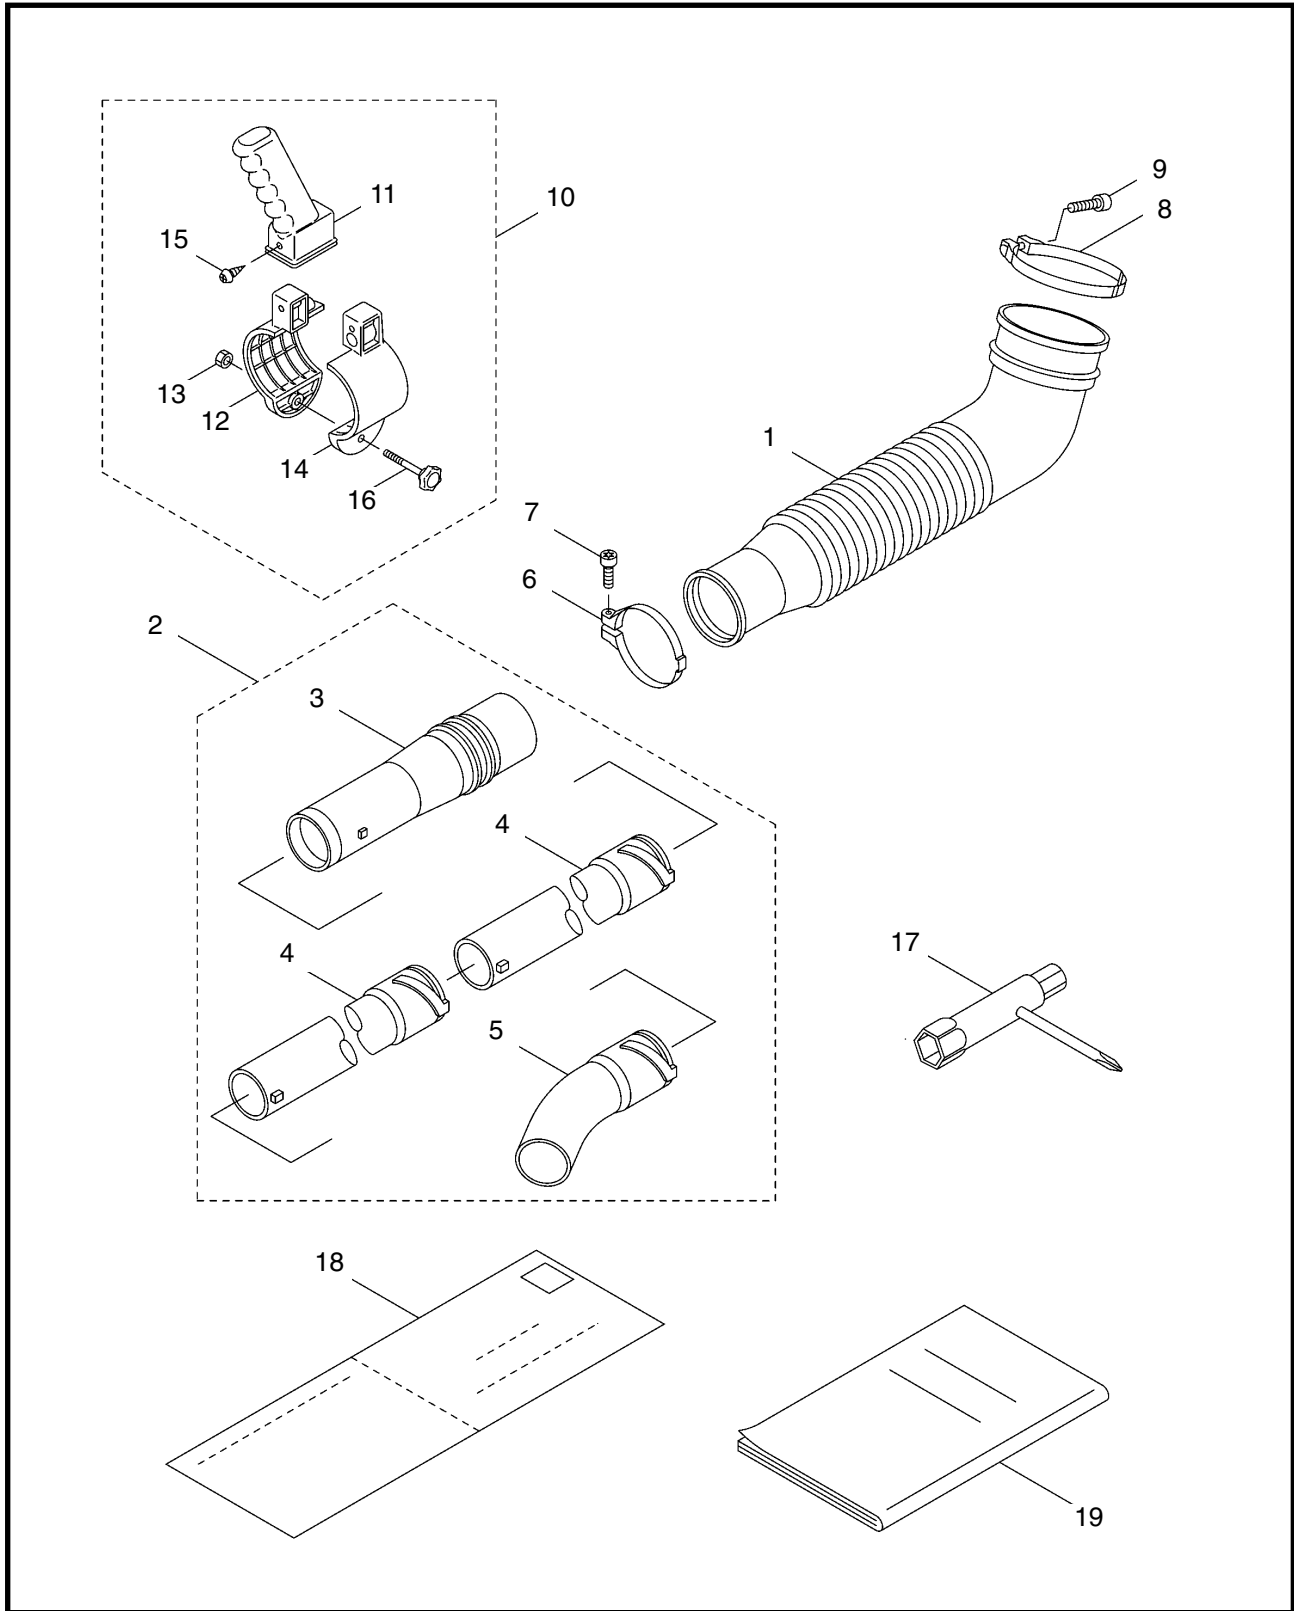

ACCESSORIES

REF #	PART #	DESCRIPTION	Q'TY.	NOTES
1	119186	Flexble Pipe	1	Black
2	121238	Pipe Ass'y	1	Incl.3-5
3	121242	Swivel Pipe	1	
4	121243	Straight Pipe	2	370L
5	121244	Bent Pipe	1	
6	119525	Hose Band	1	
7	081415	Screw	1	M5x16
8	119523	Hose Band	1	
9	081417	Screw	1	M5x25
10	639506	Grip Ass'y	1	Incl.11-16
11	122629	Grip	1	
12	123132	Band	1	
13	081031	Nut	1	M6
14	123134	Band	1	
15	120319	Tapping Screw	2	M5x18
16	122610	Knob Bolt	1	M6x30
17	210418	Box Spanner	1	13x19x(+)
18	216007	Warranty Card	1	
19	123340	Instruction Manual	1	BL460