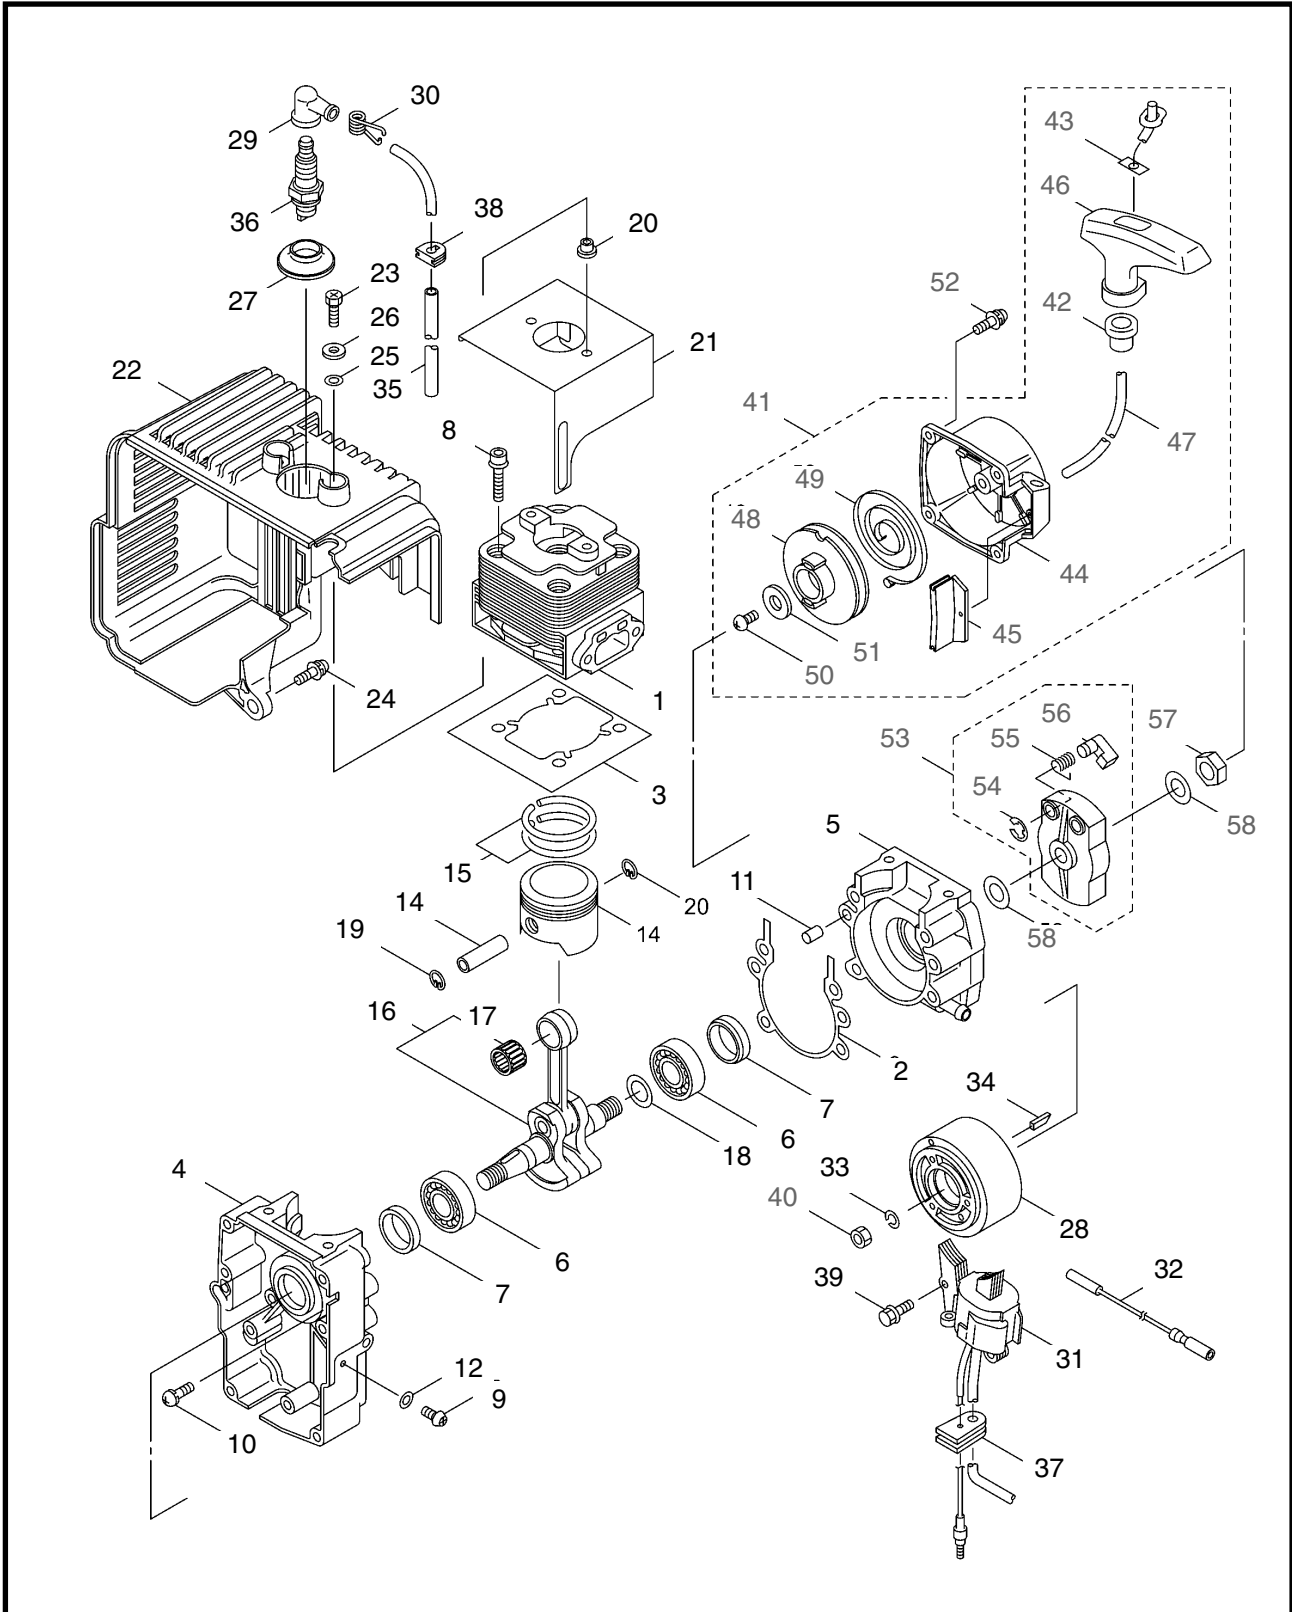

4 ILLUSTRATED PARTS LIST

BL460

ENGINE

REF #	PART #	DESCRIPTION	Q'TY.	NOTES
1	634825	Cylinder	1	
2	570248	Gasket	1	
3	634341	Gasket	1	
4	634342	Crankcase	1	
5	634343	Crankcase	1	
6	597283	Bearing	2	#6202C3
7	071320	Oil Seal	2	
8	597284	Bolt	4	
0	944619	Screw	1	
10	599880	Screw	4	
11	943349	Dowel Pin	2	
12	943893	Gasket	1	
13	634592	Piston	1	
14	599881	Piston Pin	1	
15	943875	Piston Ring Set	1	
16	626810	Crankshaft Ass'y	1	Incl. 18
17	943281	Needle Bearing	1	
18	597285	Shim	AR	t=0.10
18	597286	Shim	AR	t=0.20
18	597287	Shim	AR	t=0.40
18	597288	Shim	AR	t=0.60
19	943307	Snap Ring	2	
20	630053	Insulator	2	
21	634826	Shroud	1	
22	121787	Shroud	1	
23	573307	Bolt	2	
24	580184	Screw	1	
25	621123	Washer	2	
26	575415	Washer	2	
27	573289	Boot	1	
28	634346	Flywheel	1	
29	591532	Spark Plug Cap	1	
30	591533	Terminal	1	
31	634347	Ignition Coil Ass'y	1	
32	597263	Lead Wire	1	
33	943924	Washer	1	
34	998409	Key	1	
35	998411	Tube	1	
36	627409	Spark Plug	1	BPMR7A
37	597293	Grommet	1	
38	634348	Grommet	1	
39	943457	Bolt	2