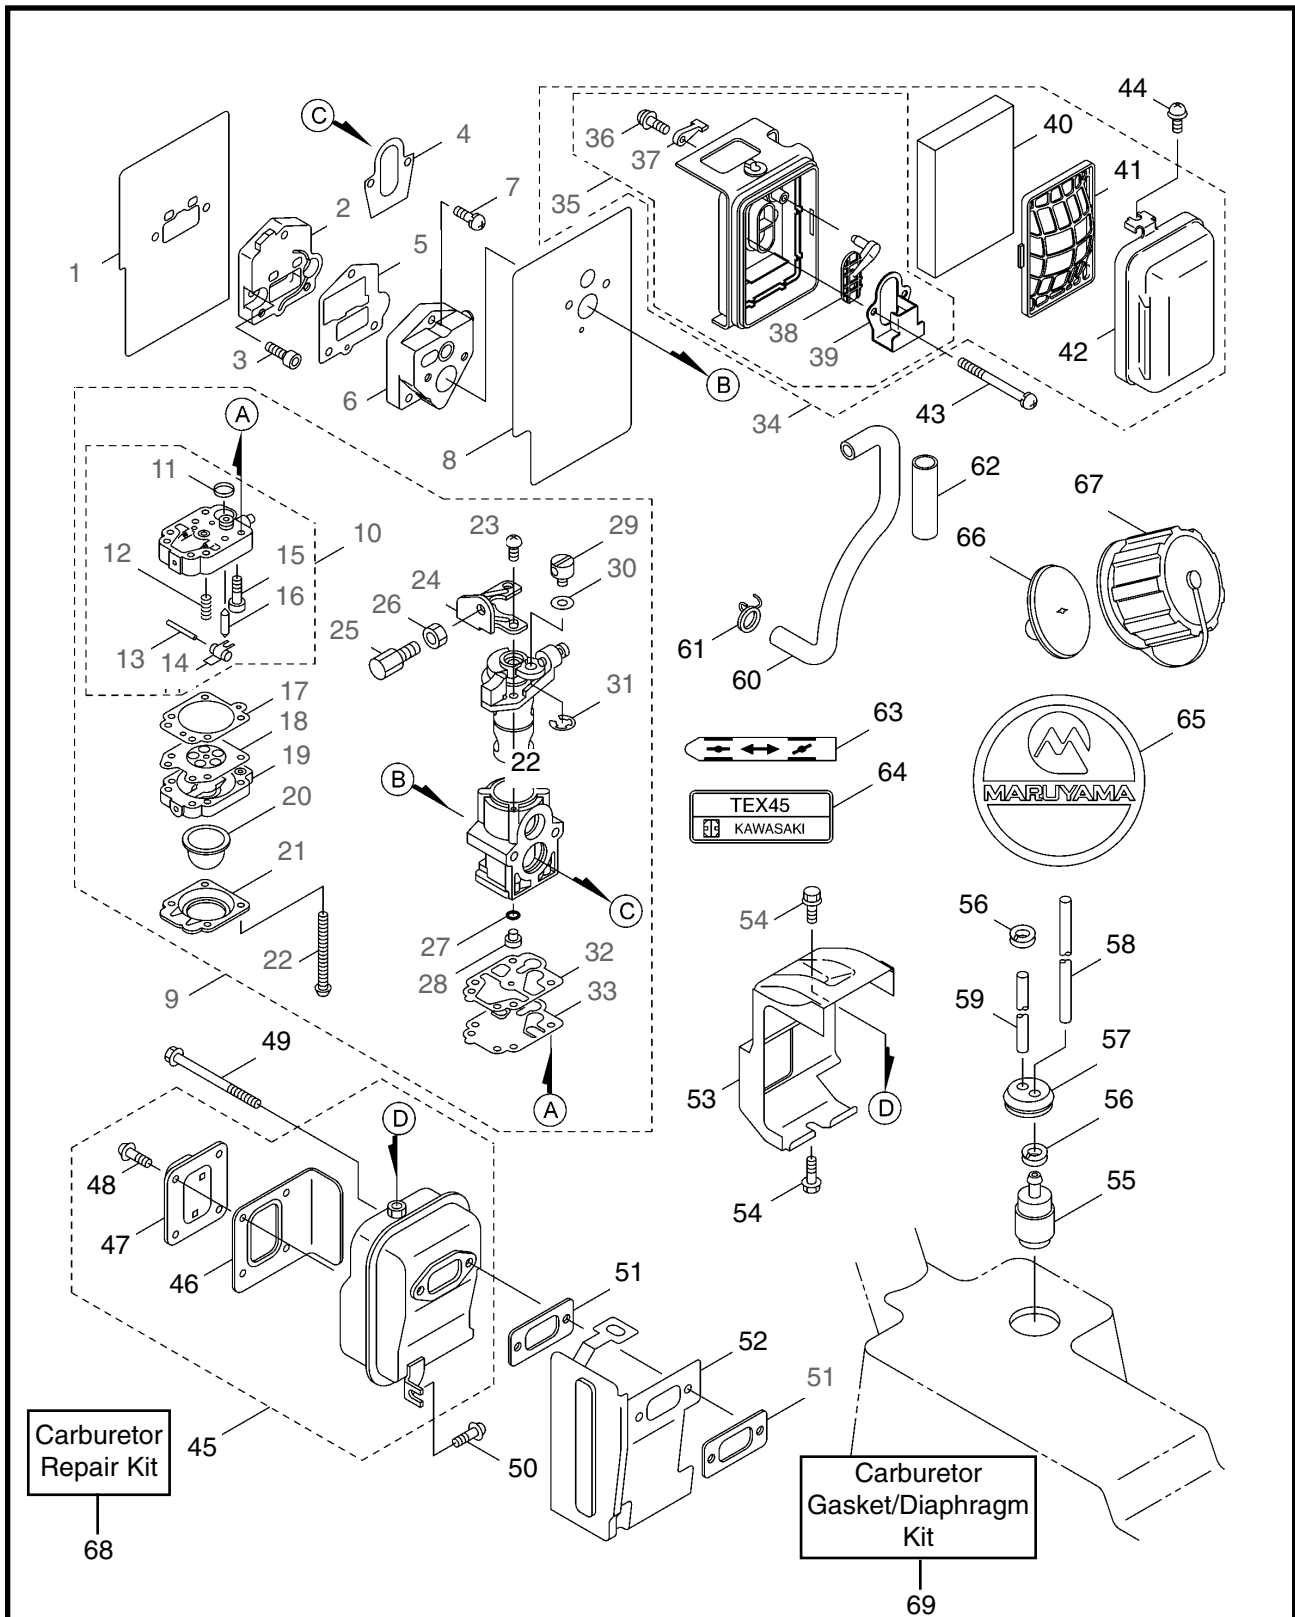

CARBURETOR

REF #	PART #	DESCRIPTION	Q'TY.	NOTES
40	642040	Air Filter Element	1	
41	640946	Grate	1	
42	642041	Cap	1	
43	634367	Screw	2	
44	642043	Screw	1	
45	640947	Muffler Comp.	1	Incl.46-48
46	634360	Gasket	1	
47	634828	Spark Arrester	1	
48	634366	Screw	4	
49	944440	Bolt	2	M6x65
50	943276	Screw	1	
51	579566	Muffler Gasket	2	
52	634364	Muffler Cover	1	
53	640948	Muffler Cover	1	
54	944981	Bolt	2	
55	625872	Fuel Filter	1	
56	597948	Fuel Filter Clamp	2	
57	597949	Fuel Tank Grommet	1	
58	625873	Tube	1	3x5x250L
59	625874	Tube	1	3x6x130L
60	641293	Tube	1	
61	641292	Clamp	2	
62	641294	Tube	1	10x11x35L
63	598438	Label	1	
64	626816	Label	1	
65	122852	Label	1	
66	630564	Valve	1	
67	625871	Cap Ass'y	1	
68	840018	Carburetor Repair Kit	1	
69	840019	Carburetor Gasket/diaphragm Kit	1