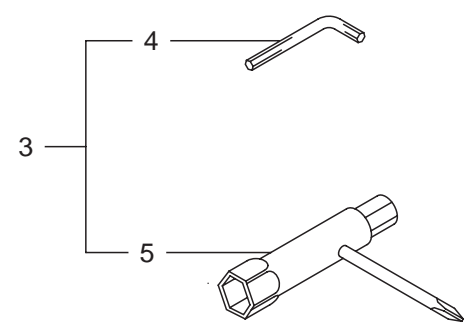

4. BL3200 (MUS)
ACCESSORIES

Ref. No.	Part No.	Part Name	Q'ty	Remarks
4-1	281875	Pipe (A)	1	
4-2	281876	Pipe (B)	1	
4-3	282738	Tool Set	1	Incl.4,5
4-4	219431	Wrench	1	3mm
4-5	210418	Box Spanner	1	13x19x(+)
4-6	282557	Instruction Manual	1	BL30MUS