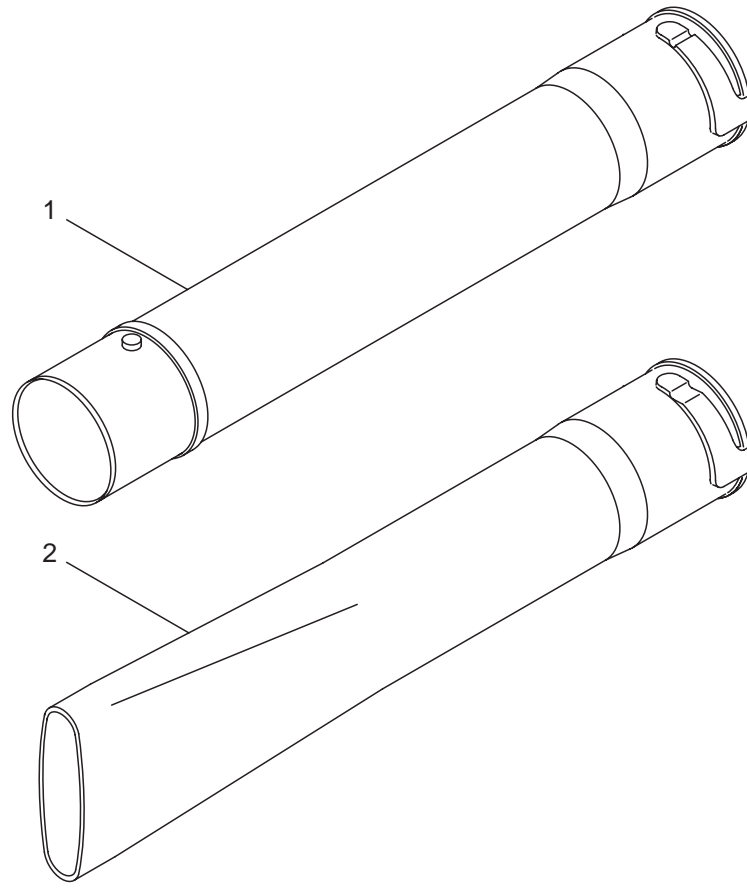

4. BL3200 (MUS)
ACCESSORIES

Ref. No.	Part No.	Part Name	Q'ty	Remarks
4-1	281875	Pipe (A)	1	
4-2	281876	Pipe (B)	1	
4-3	282738	Tool Set	1	Incl.4,5
4-4	219431	Wrench	1	3mm
4-5	210418	Box Spanner	1	13x19x(+)
4-6	282557	Instruction Manual	1	BL30MUS