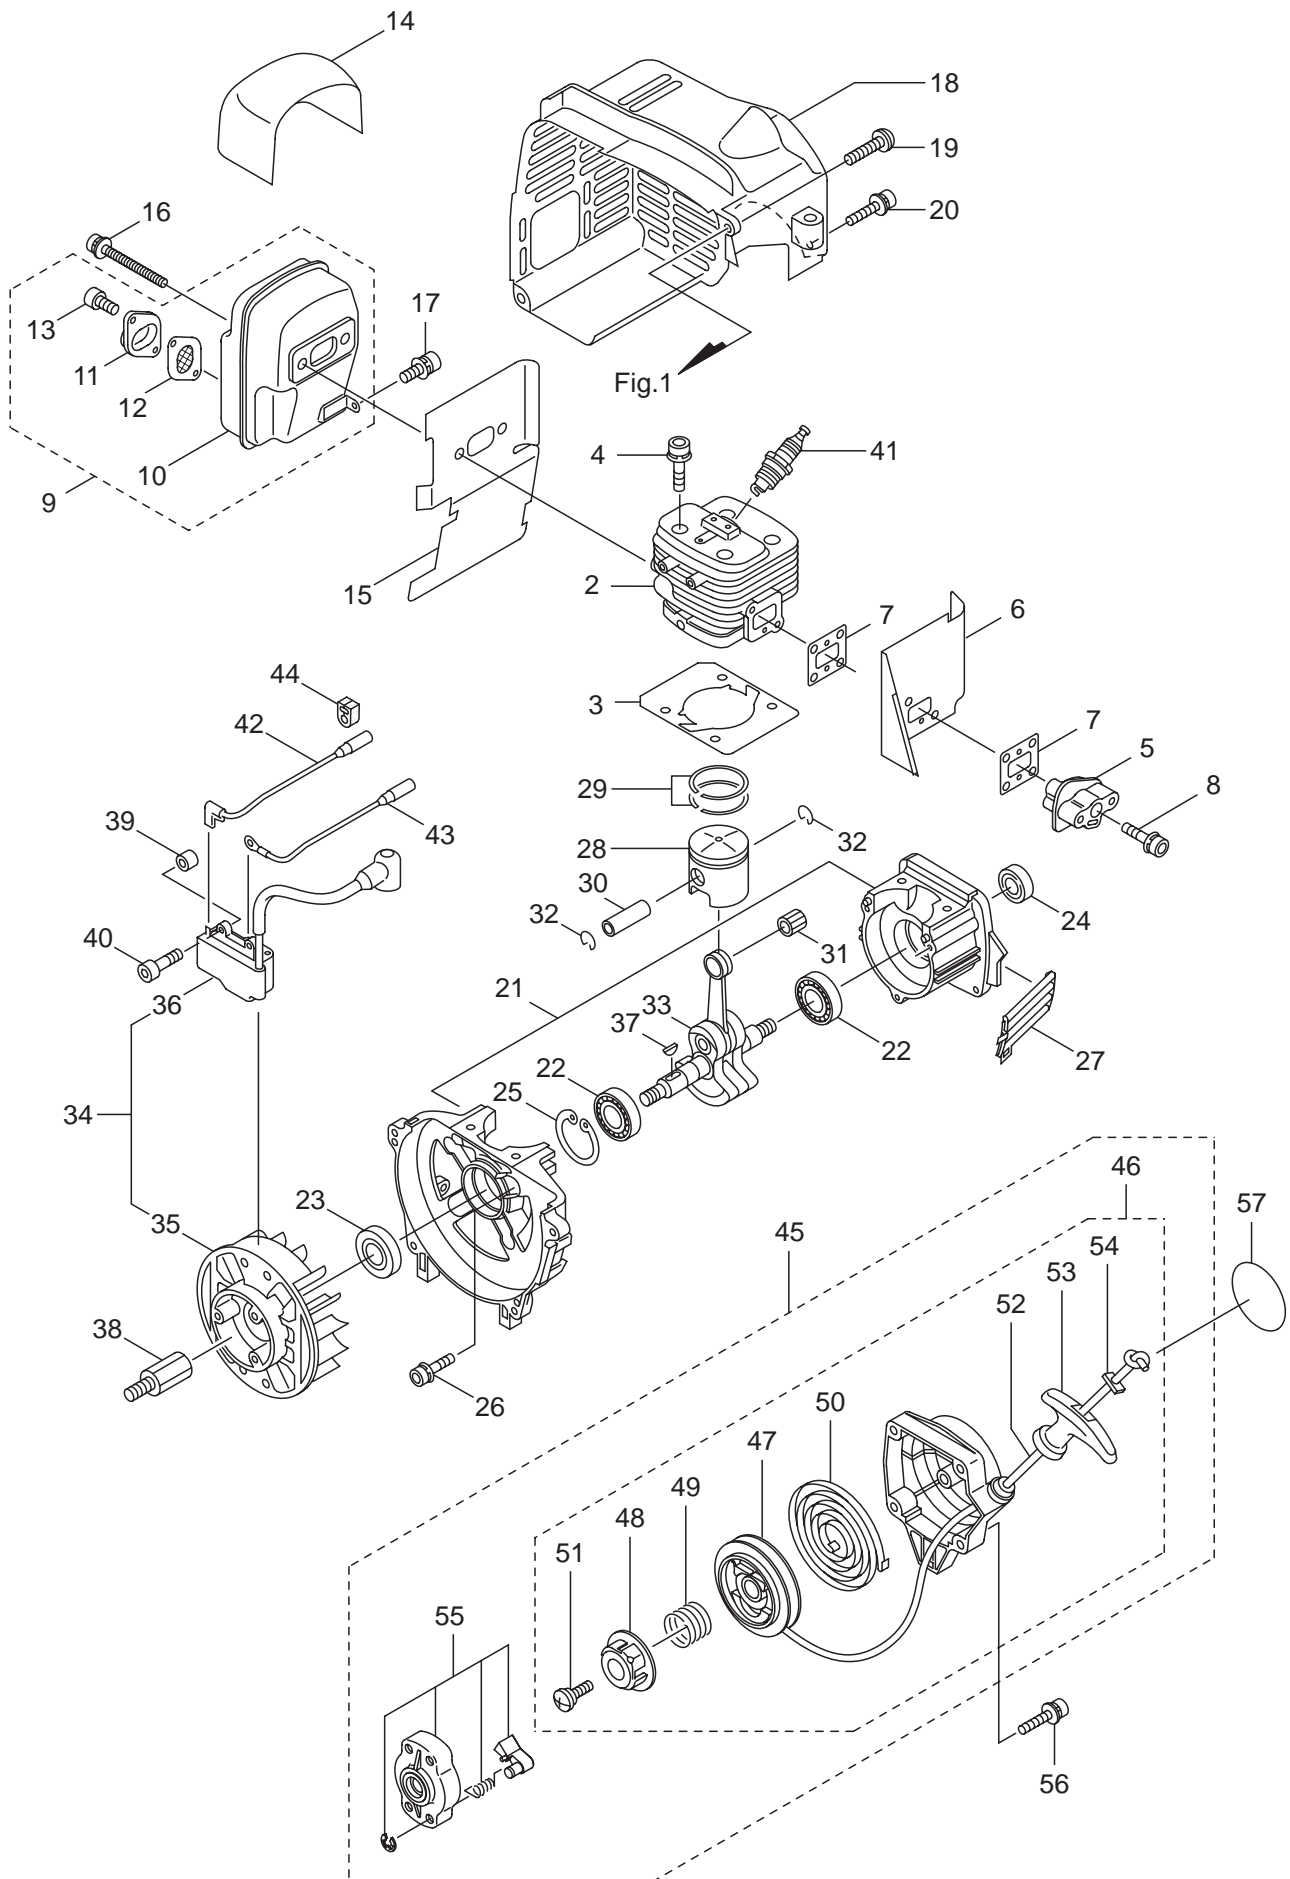

MARUYAMA

ILLUSTRATED PARTS LIST

BL3200

HANDHELD BLOWER

BL3200
HANDHELD BLOWER
PART 522542 - 02/2008

Maruyama. *E x t r a o r d i n a r y .*

1. BL3200 (MUS)
MAIN BODY

Ref. No.	Part No.	Part Name	Q'ty	Remarks
1-3	281535	Fan Case	1	
1-4	281586	Stopper (A)	1	
1-5	281867	Stopper (B)	1	
1-6	282862	Washer	1	
1-7	269423	Nut	1	
1-8	081028	Nut	1	M5
1-9	261246	Cap Screw	1	M5x25
1-10	281880	Grip (B)	1	
1-11	281865	Stand	2	
1-12	281862	Cable Comp.	1	
1-13	281585	Lever	1	
1-14	282170	Switch Ass'y	1	Incl.35-38
1-15	261250	Cap Screw	4	M5x20
1-16	281538	Handle	1	
1-17	281879	Grip (A)	1	
1-18	281989	Tapping Screw	5	5x20
1-19	281536	Fan Cover	1	
1-20	281869	Plate	1	
1-21	280008	Nut	1	M4
1-22	282060	Tapping Screw	4	4x10
1-23	281563	Cover	1	
1-24	281870	Spring	1	
1-25	281878	Rod	1	
1-26	263743	Washer	1	5.7x15.8xt2
1-27	282149	Knob	1	
1-28	281989	Tapping Screw	7	5x20
1-29	281873	Washer	2	8.5x26xt2.9
1-30	281874	Fan	1	
1-31	283041	Nut	1	M8
1-32	282549	Label	1	
1-33	284313	Label	1	BL3200
1-34	282558	Label	1	
1-35	282028	Label	1	
1-36	281863	Switch	1	
1-37	282171	Knob	1	
1-38	282172	Screw	1	

2.BL3200 (MUS)
ENGINE (CYLINDER, CRANKCASE)

Ref. No.	Part No.	Part Name	Q'ty	Remarks
2-46	283502	Starter Ass'y	1	Incl.47-54
2-47	283504	Reel	1	
2-48	283505	Cam Plate	1	
2-49	283506	Spring	1	
2-50	283507	Spiral Spring	1	
2-51	267213	Screw	1	
2-52	283509	Starter Rope	1	
2-53	283510	Starter Grip	1	
2-54	283511	Rope Stopper	1	
2-55	280934	Starter Pawl Ass'y	1	
2-56	265724	Cap Screw	2	M4x25
2-57	282547	Label	1	