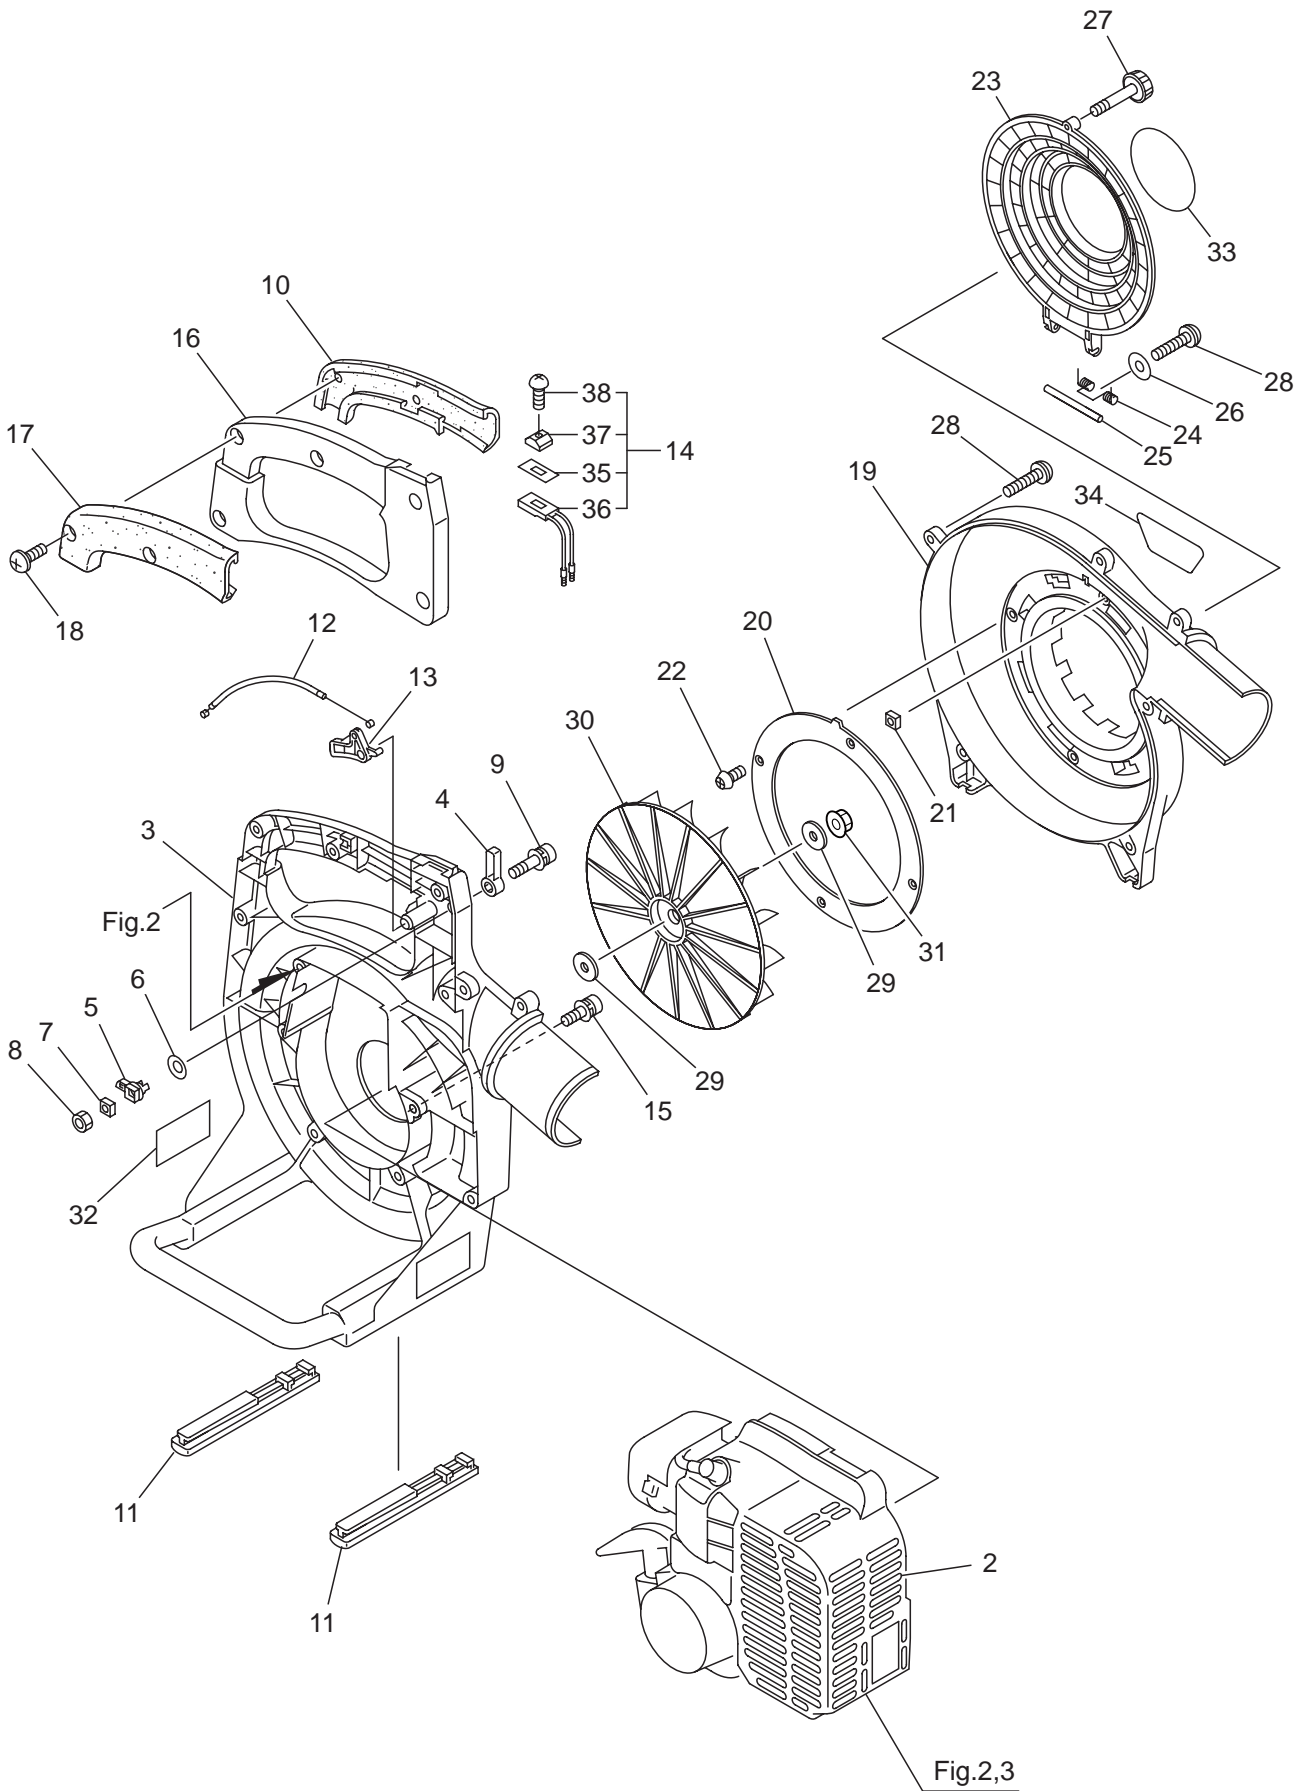

MARUYAMA

ILLUSTRATED PARTS LIST

BL3200

HANDHELD BLOWER

BL3200
HANDHELD BLOWER
PART 522542 - 02/2008

Maruyama. *E x t r a o r d i n a r y .*

1. BL3200 (MUS)
MAIN BODY

Ref. No.	Part No.	Part Name	Q'ty	Remarks
1-3	281535	Fan Case	1	
1-4	281586	Stopper (A)	1	
1-5	281867	Stopper (B)	1	
1-6	282862	Washer	1	
1-7	269423	Nut	1	
1-8	081028	Nut	1	M5
1-9	261246	Cap Screw	1	M5x25
1-10	281880	Grip (B)	1	
1-11	281865	Stand	2	
1-12	281862	Cable Comp.	1	
1-13	281585	Lever	1	
1-14	282170	Switch Ass'y	1	Incl.35-38
1-15	261250	Cap Screw	4	M5x20
1-16	281538	Handle	1	
1-17	281879	Grip (A)	1	
1-18	281989	Tapping Screw	5	5x20
1-19	281536	Fan Cover	1	
1-20	281869	Plate	1	
1-21	280008	Nut	1	M4
1-22	282060	Tapping Screw	4	4x10
1-23	281563	Cover	1	
1-24	281870	Spring	1	
1-25	281878	Rod	1	
1-26	263743	Washer	1	5.7x15.8xt2
1-27	282149	Knob	1	
1-28	281989	Tapping Screw	7	5x20
1-29	281873	Washer	2	8.5x26xt2.9
1-30	281874	Fan	1	
1-31	283041	Nut	1	M8
1-32	282549	Label	1	
1-33	284313	Label	1	BL3200
1-34	282558	Label	1	
1-35	282028	Label	1	
1-36	281863	Switch	1	
1-37	282171	Knob	1	
1-38	282172	Screw	1	

2.BL3200 (MUS)
ENGINE (CYLINDER, CRANKCASE)

Ref. No.	Part No.	Part Name	Q'ty	Remarks
2-46	283502	Starter Ass'y	1	Incl.47-54
2-47	283504	Reel	1	
2-48	283505	Cam Plate	1	
2-49	283506	Spring	1	
2-50	283507	Spiral Spring	1	
2-51	267213	Screw	1	
2-52	283509	Starter Rope	1	
2-53	283510	Starter Grip	1	
2-54	283511	Rope Stopper	1	
2-55	280934	Starter Pawl Ass'y	1	
2-56	265724	Cap Screw	2	M4x25
2-57	282547	Label	1	