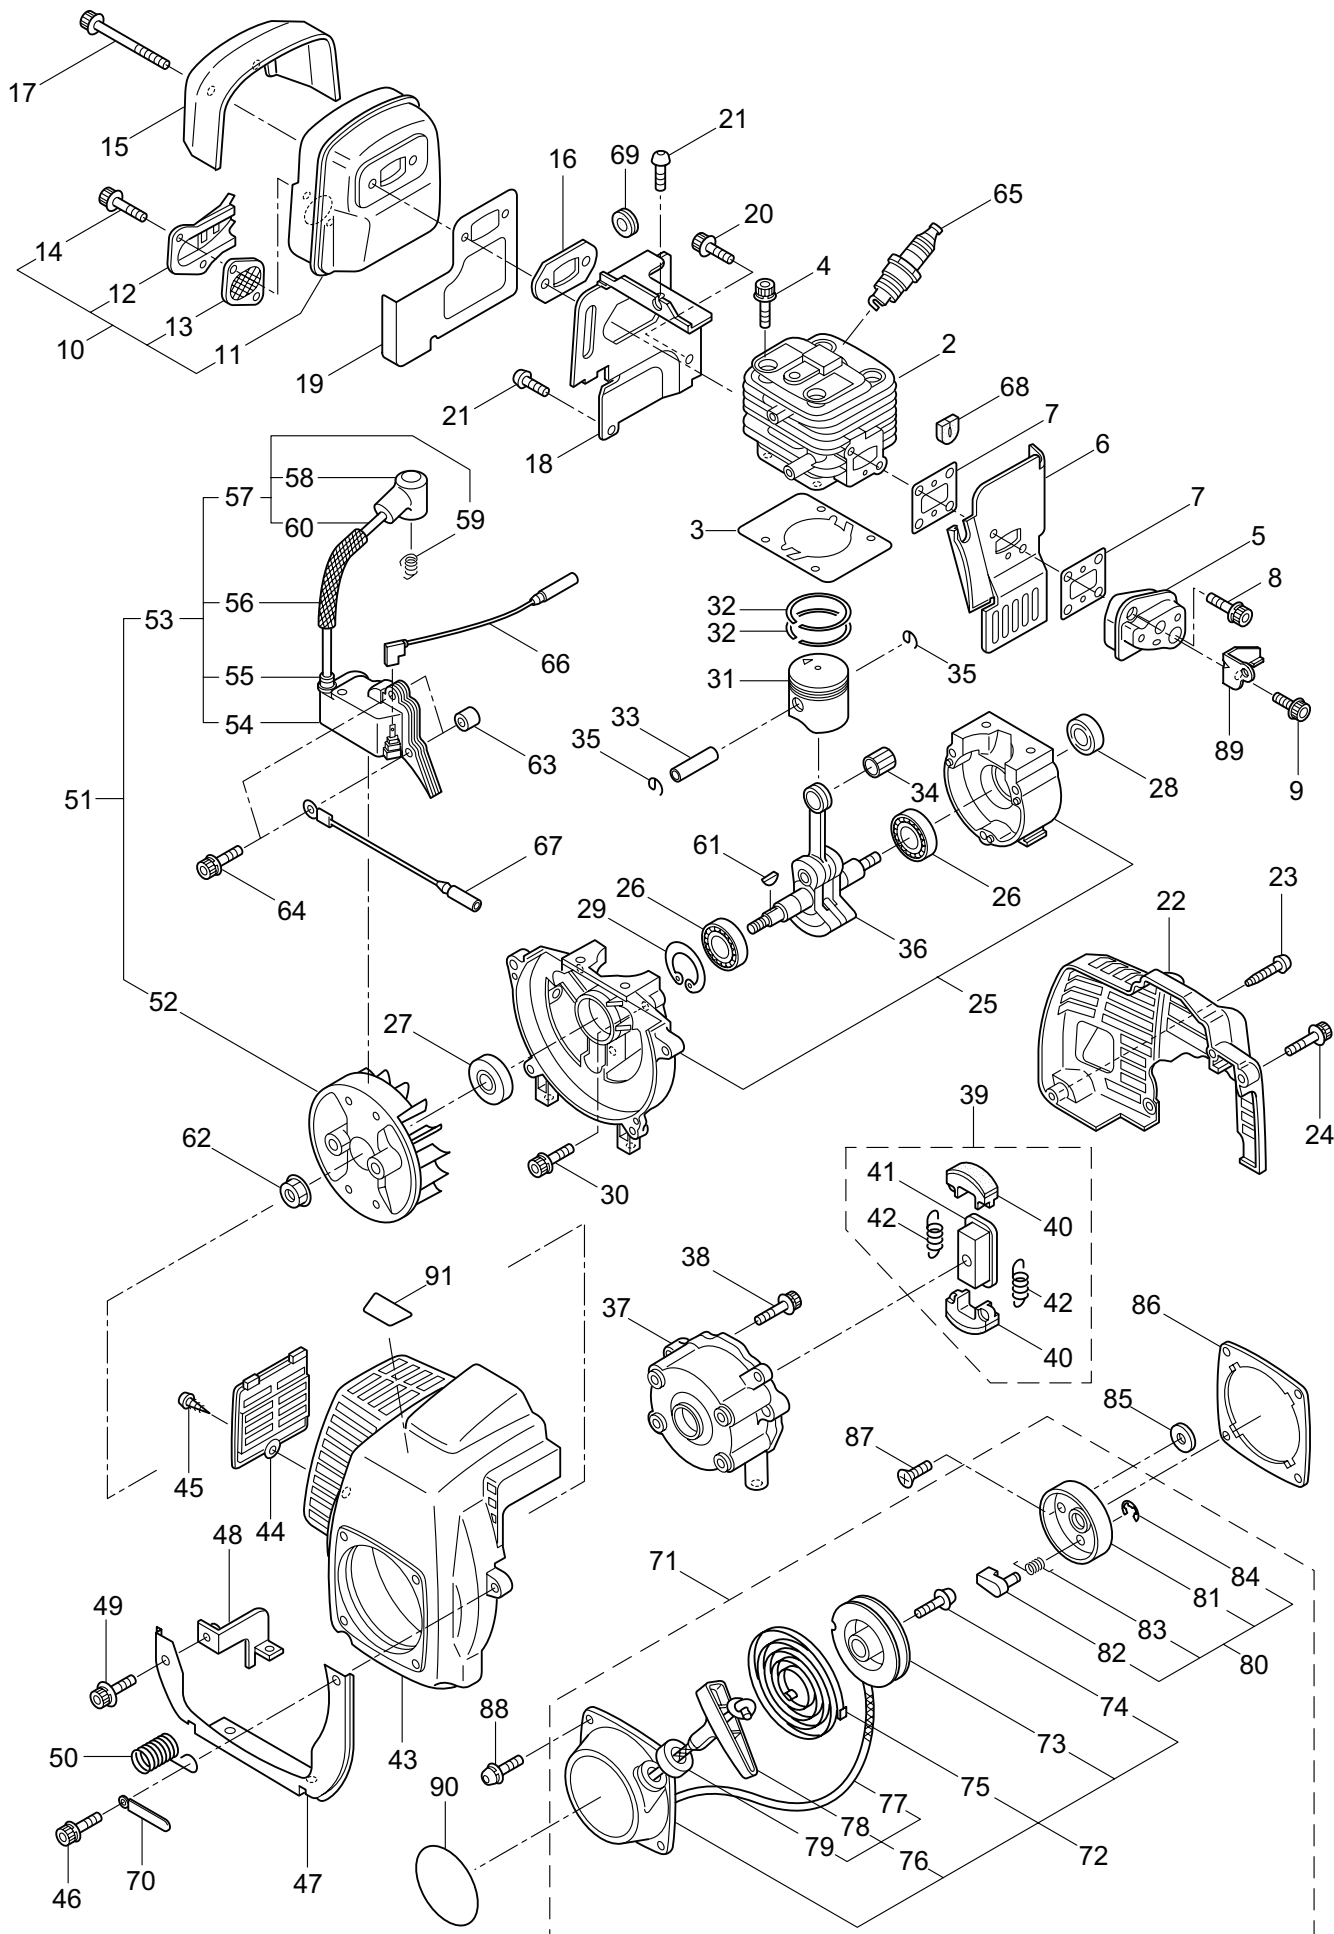

2. BH23S ENGINE

Ref. No.	Parts No.	Parts Name	Q'ty	Remarks
2-1	859328	Engine	1	CE230/93
2-2	282165	Cylinder	1	New gasket required
2-3	282339	Gasket	1	
2-4	261250	Cap Screw	4	M5X20WSW
2-5	267924	Insulator	1	New gasket required
2-6	268014	Air Duct	1	
2-7	261171	Gasket	2	
2-8	265924	Cap Screw	1	M5X25WSW
2-9	265925	Cap Screw	1	M5X25
2-10	268016	Muffler Ass'y	1	Incl.11-14
2-11	268017	Muffler	1	
2-12	268171	Muffler Tail	1	
2-13	267056	Spark Arrester	1	
2-14	265107	Cap Screw	2	M4X10
2-15	268461	Holder	1	
2-16	268019	Gasket	1	
2-17	266402	Cap Screw	2	M5X55
2-18	285650	Plate	1	
2-19	285482	Gasket	1	
2-20	265107	Cap Screw	1	M4X10
2-21	268195	Cap Screw	2	M5X10
2-22	268580	Cylinder Cover	1	
2-23	266000	Tapping Screw	2	4X20
2-24	265107	Cap Screw	2	M4X10
2-25	268576	Crankcase	1	
2-26	280488	Bearing	2	
2-27	261492	Oil Seal	1	
2-28	261386	Oil Seal	1	
2-29	055185	Snap Ring	1	#28
2-30	261246	Cap Screw	3	M5X25WSW
2-31	268032	Piston	1	
2-32	282177	Piston Ring	2	(2)required
2-33	261036	Piston Pin	1	5.7X8X23.5L
2-34	263957	Bearing, Needle	1	
2-35	261576	Clip, Piston	2	
2-36	268585	Crankshaft/Conn.Rod Ass'y	1	
2-37	268581	Clutch Case	1	
2-38	261607	Cap Screw	4	M5X16WSW
2-39	280404	Clutch Ass'y	1	Incl.40-42
2-40	280568	Clutch Shoe	2	(2)required
2-41	280569	Clutch Boss	1	
2-42	280570	Spring	2	(2)required
2-43	268474	Fan Cover	1	
2-44	268388	Cover	1	
2-45	268390	Tapping Screw	1	4X14