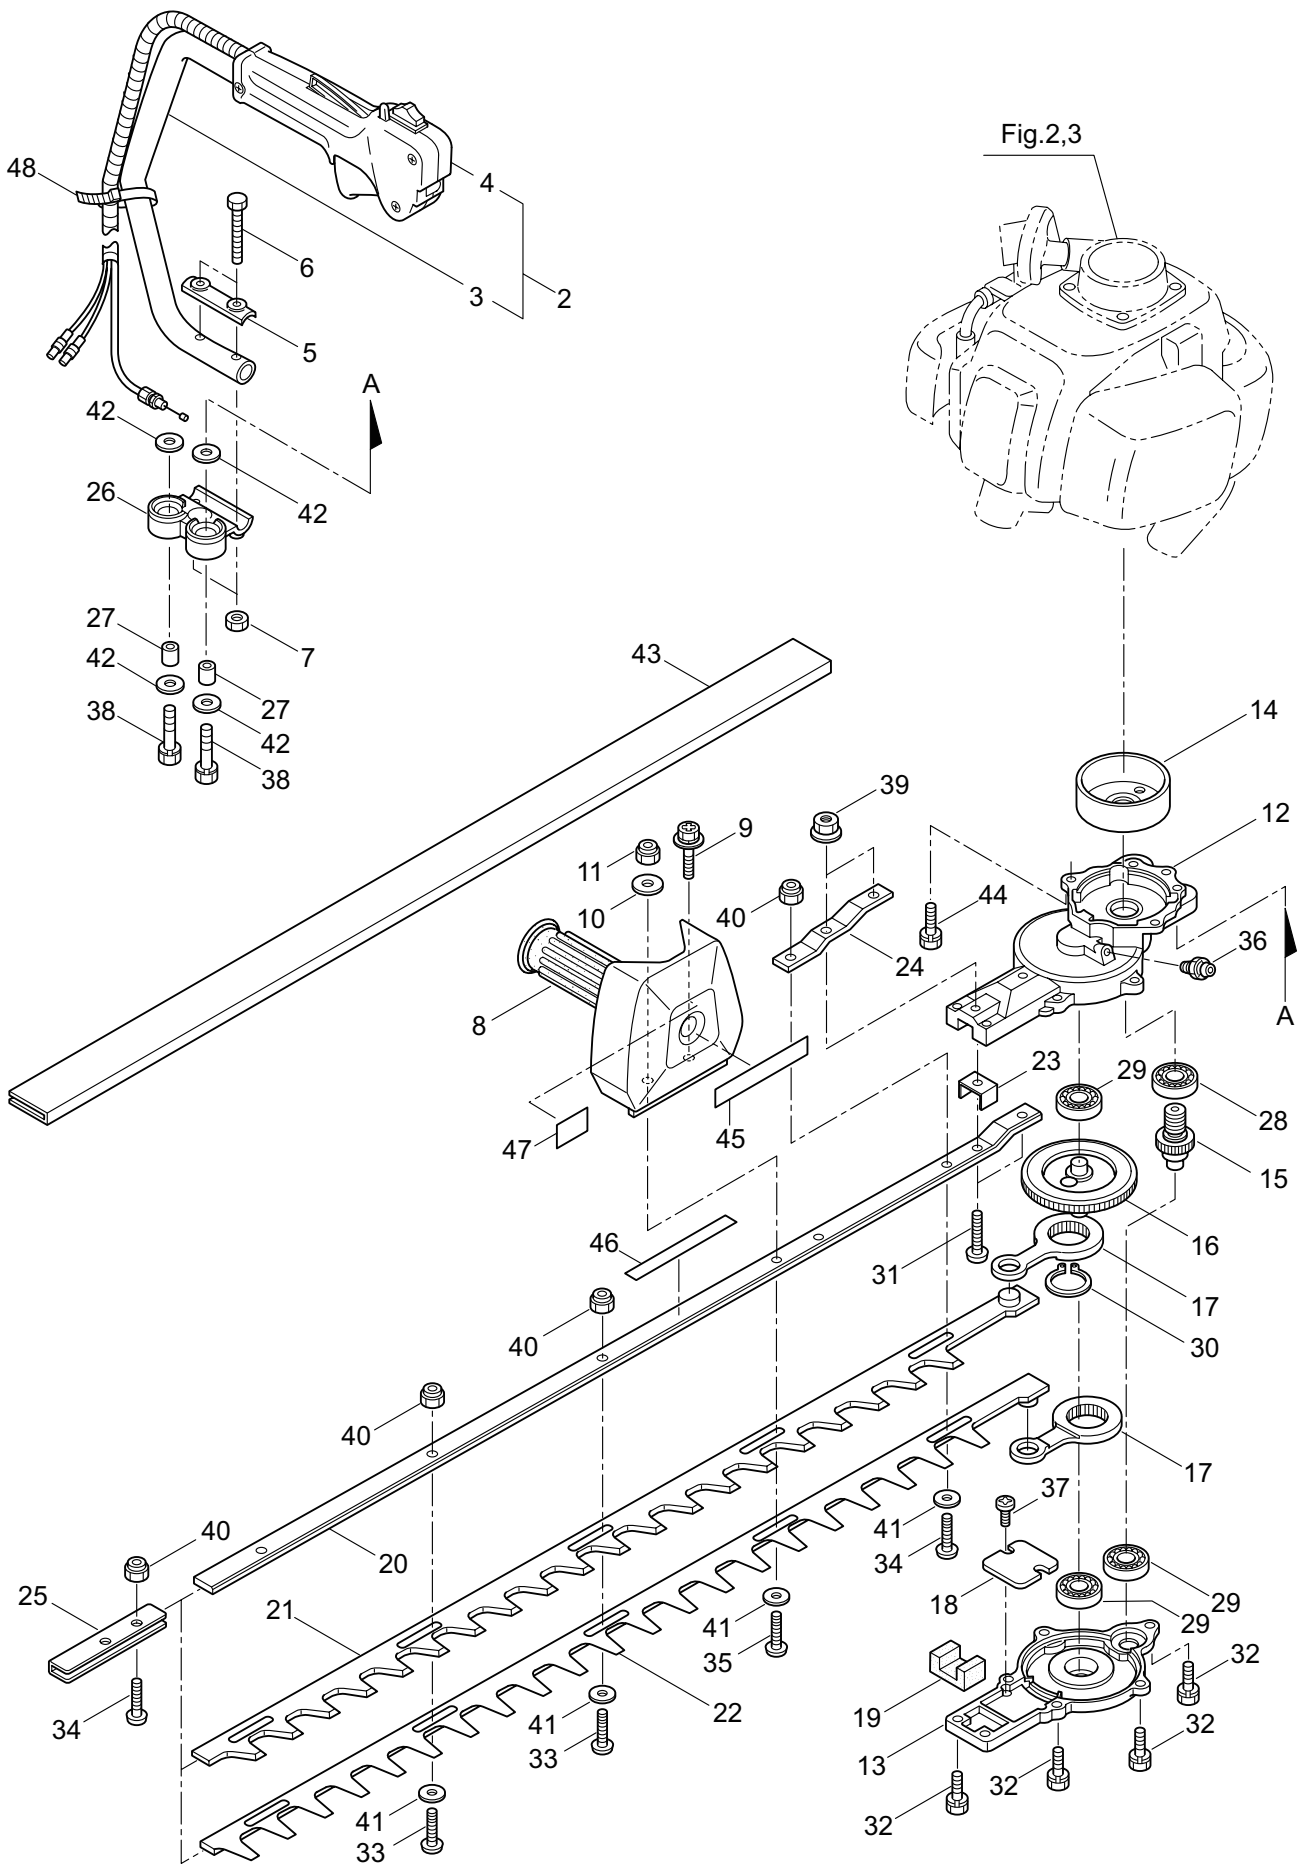

## CONTENTS

1. MAIN BODY .....	1 ~ 4
2. ENGINE.....	5 ~ 8
3. CARBURETOR, FUEL TANK .....	9 ~ 10
4. ACCESSORIES .....	11 ~ 12

2013.05.

**MARUYAMA**

P/N 523632

1. BH23S  
MAIN BODY

Ref. No.	Parts No.	Parts Name	Q'ty	Remarks
1-1	362358	BH23S	1	
1-2	271691	Left Handle Ass'y	1	Incl.3,4
1-3	270603	Left Handle	1	
1-4	271692	Throttle Trigger	1	
1-5	577133	Plate	1	
1-6	580796	Screw	2	
1-7	991938	Nut	2	
1-8	591463	Right Handle Ass'y	1	
1-9	270121	Screw	1	
1-10	991964	Washer	1	
1-11	991941	Nut	1	M6
1-12	270755	Upper Case	1	
1-13	270756	Lower Case	1	
1-14	270021	Clutch Drum	1	
1-15	584666	Pinion	1	
1-16	591443	Clutch Complete	1	
1-17	271466	Rod	2	
1-18	991919	Plate	1	
1-19	270758	Felt	1	
1-20	577131	Guide Plate	1	
1-21	272539	Upper Blade	1	
1-22	272540	Lower Blade	1	
1-23	270757	Plate	1	
1-24	270759	Plate	1	
1-25	991911	Plate	1	
1-26	577136	Holder	1	
1-27	270028	Collar	2	
1-28	580767	Bearing	1	
1-29	270423	Bearing	3	
1-30	580777	C-Shaped Ring	1	
1-31	991931	Screw	2	
1-32	580791	Screw	7	M5
1-33	991914	Screw	2	L19
1-34	991912	Screw	2	L22
1-35	991918	Screw	1	L29
1-36	991937	Grease Nipple	1	
1-37	991924	Screw	2	M3
1-38	270031	Screw	2	M6
1-39	127226	Nut	2	M5
1-40	991941	Nut	4	M6
1-41	991913	Washer	4	
1-42	270027	Washer	4	
1-43	270070	Blade Cover	1	
1-44	270030	Screw	3	
1-45	591449	Label	1	