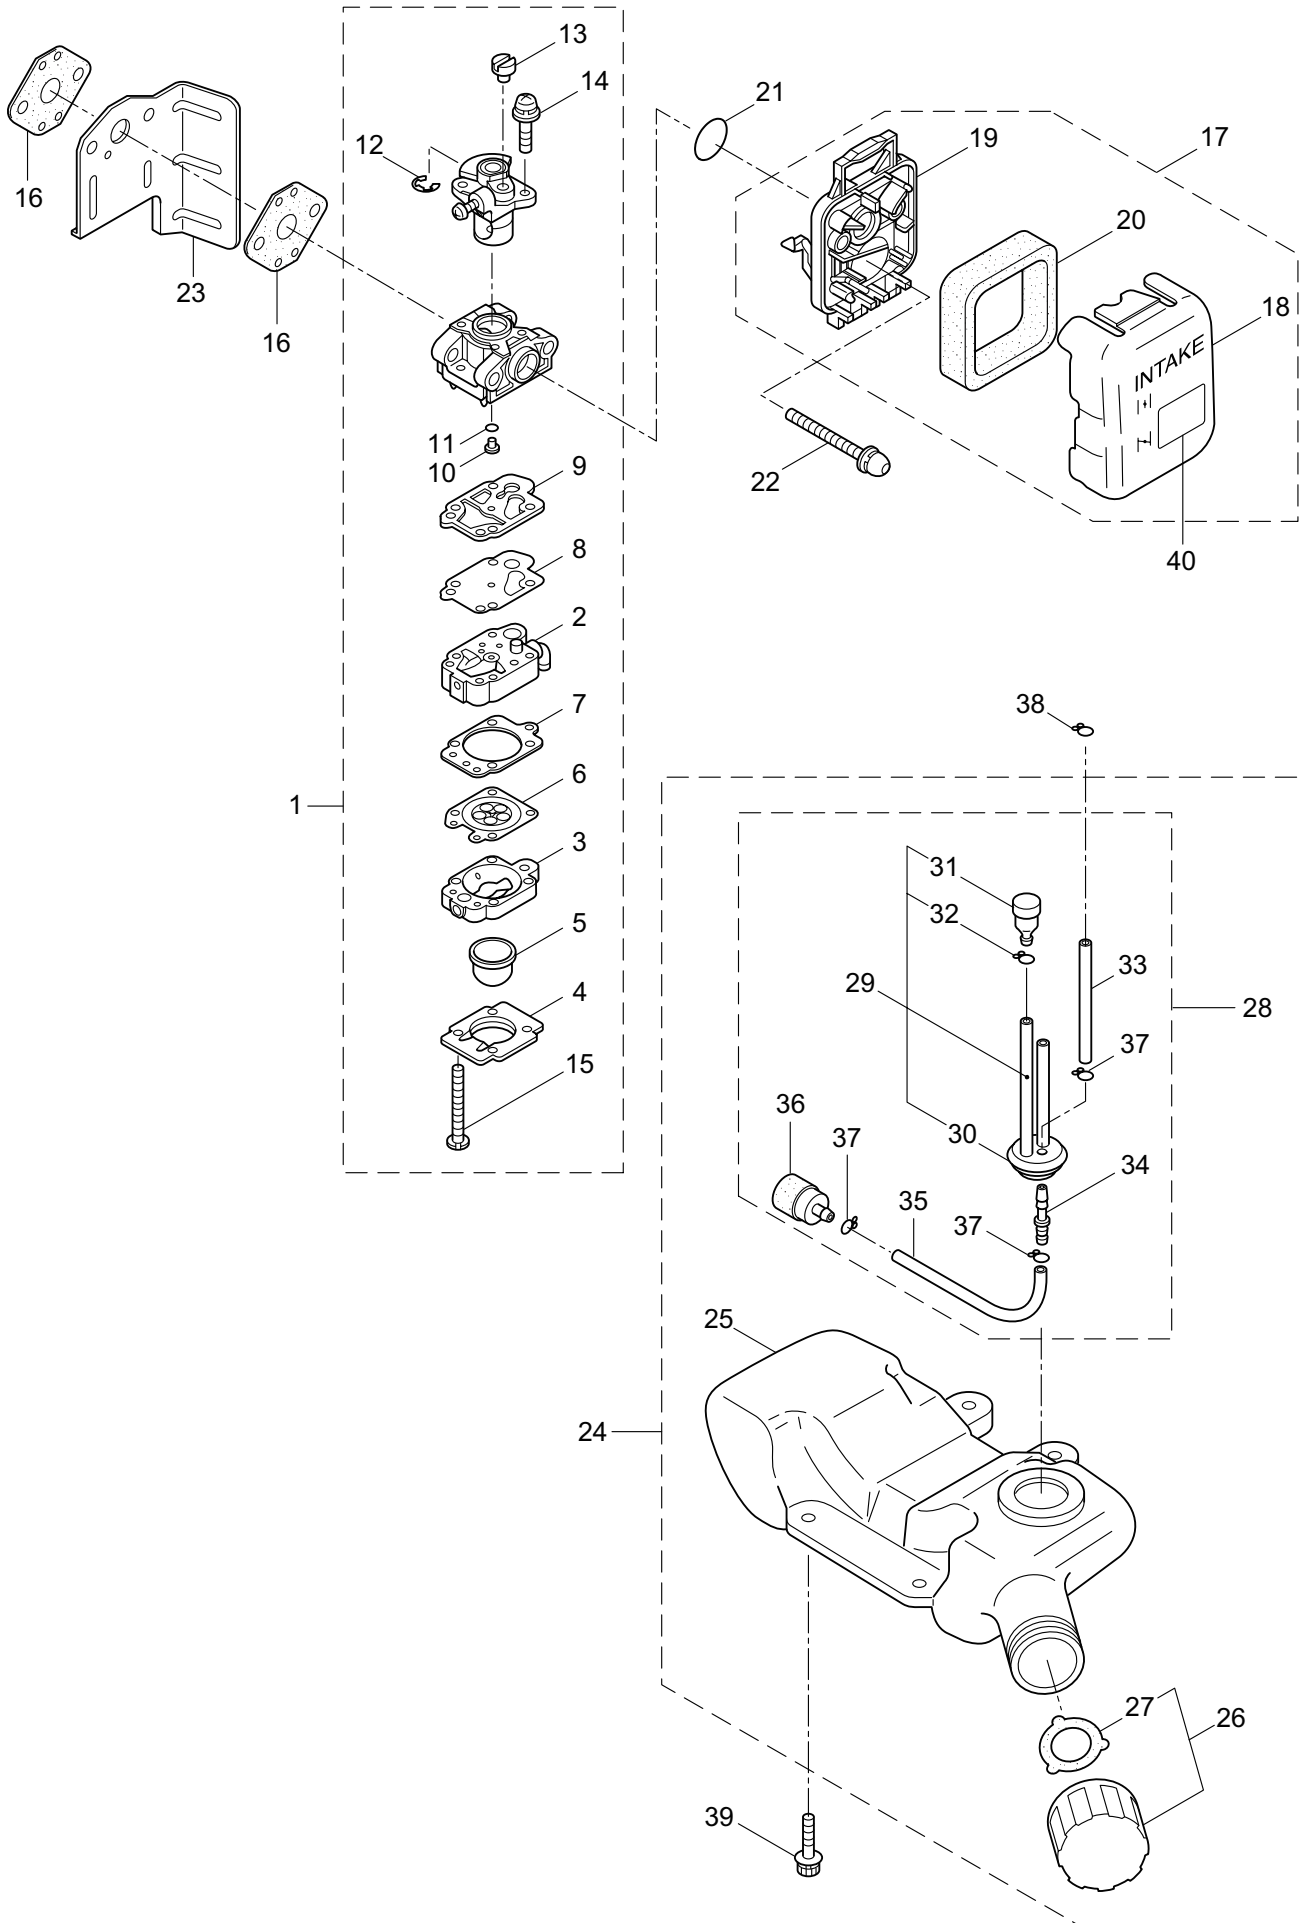

3. BH23S
CARBURETOR, FUEL TANK

Ref. No.	Parts No.	Parts Name	Q'ty	Remarks
3-1	268680	Carburetor Ass'y	1	Incl.2-15 New gasket required
3-2	268499	Pump Body	1	
3-3	262991	Purge Body	1	
3-4	262992	Cover Plate	1	
3-5	261874	Primer Bulb	1	
3-6	283905	Diaphragm, Meterring	1	
3-7	262993	Gasket	1	
3-8	262994	Diaphragm, Fuel Pump	1	
3-9	282576	Gasket	1	
3-10	268953	Main Jet	1	
3-11	261871	O-Ring	1	
3-12	261876	E-Ring	1	
3-13	261658	Swivel	1	
3-14	264682	Screw	2	
3-15	262996	Screw	4	
3-16	261864	Gasket	2	
3-17	266420	Cleaner Ass'y	1	Incl.18-20
3-18	264709	Cover	1	
3-19	266433	Housing	1	
3-20	264695	Filter	1	
3-21	264691	O-Ring	1	
3-22	264016	Cap Screw	2	M5X60WSW
3-23	268951	Baffle Plate	1	
3-24	289025	Fuel Tank Ass'y	1	Incl.25-37
3-25	284421	Fuel Tank	1	
3-26	289044	Fuel Tank Cap Ass'y	1	Incl.27
3-27	289045	Gasket	1	
3-28	289026	Fuel Pipe Pick-up Ass'y	1	Incl.29-37
3-29	289027	Fuel Pipe Ass'y	1	Incl.30-32
3-30	268065	Grommet	1	
3-31	261590	Breather	1	
3-32	261117	Clip	1	
3-33	289028	Pipe A	1	3X5X53L
3-34	288921	Joint	1	
3-35	289029	Pipe	1	3X5X125L
3-36	264653	Filter Ass'y	1	
3-37	261117	Clip	3	
3-38	261117	Clip	1	
3-39	268940	Screw	4	M5X18WSW
3-40	285188	Label	1