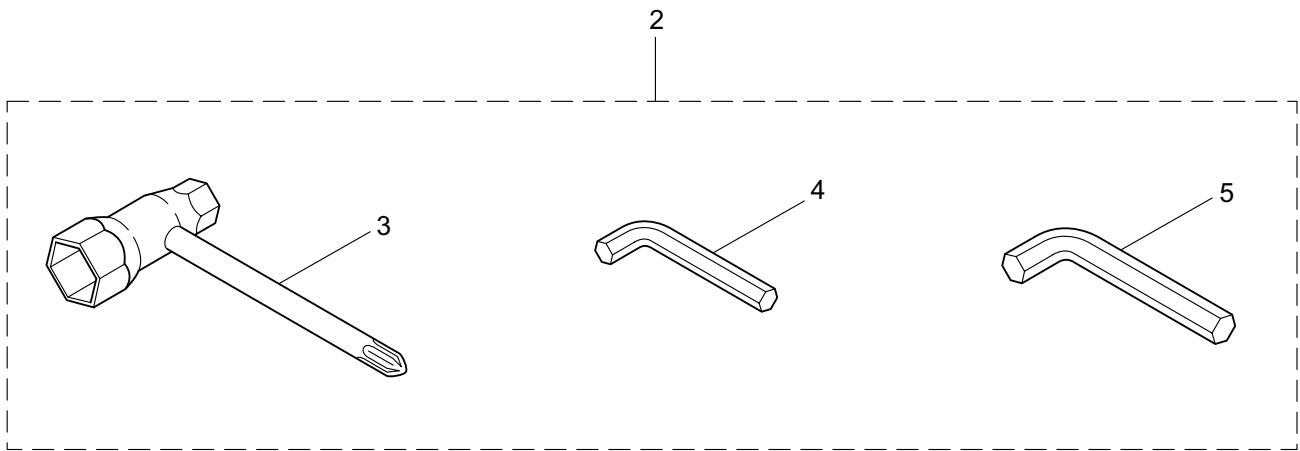

4. BH23S
ACCESSORIES

Ref. No.	Parts No.	Parts Name	Q'ty	Remarks
4-1	271835	Instruction Manual	1	BH23(MUS)
4-2	264606	Tool Set	1	Incl.3-5
4-3	264607	Box Spanner	1	
4-4	219431	Wrench	1	3mm
4-5	219432	Wrench	1	4mm