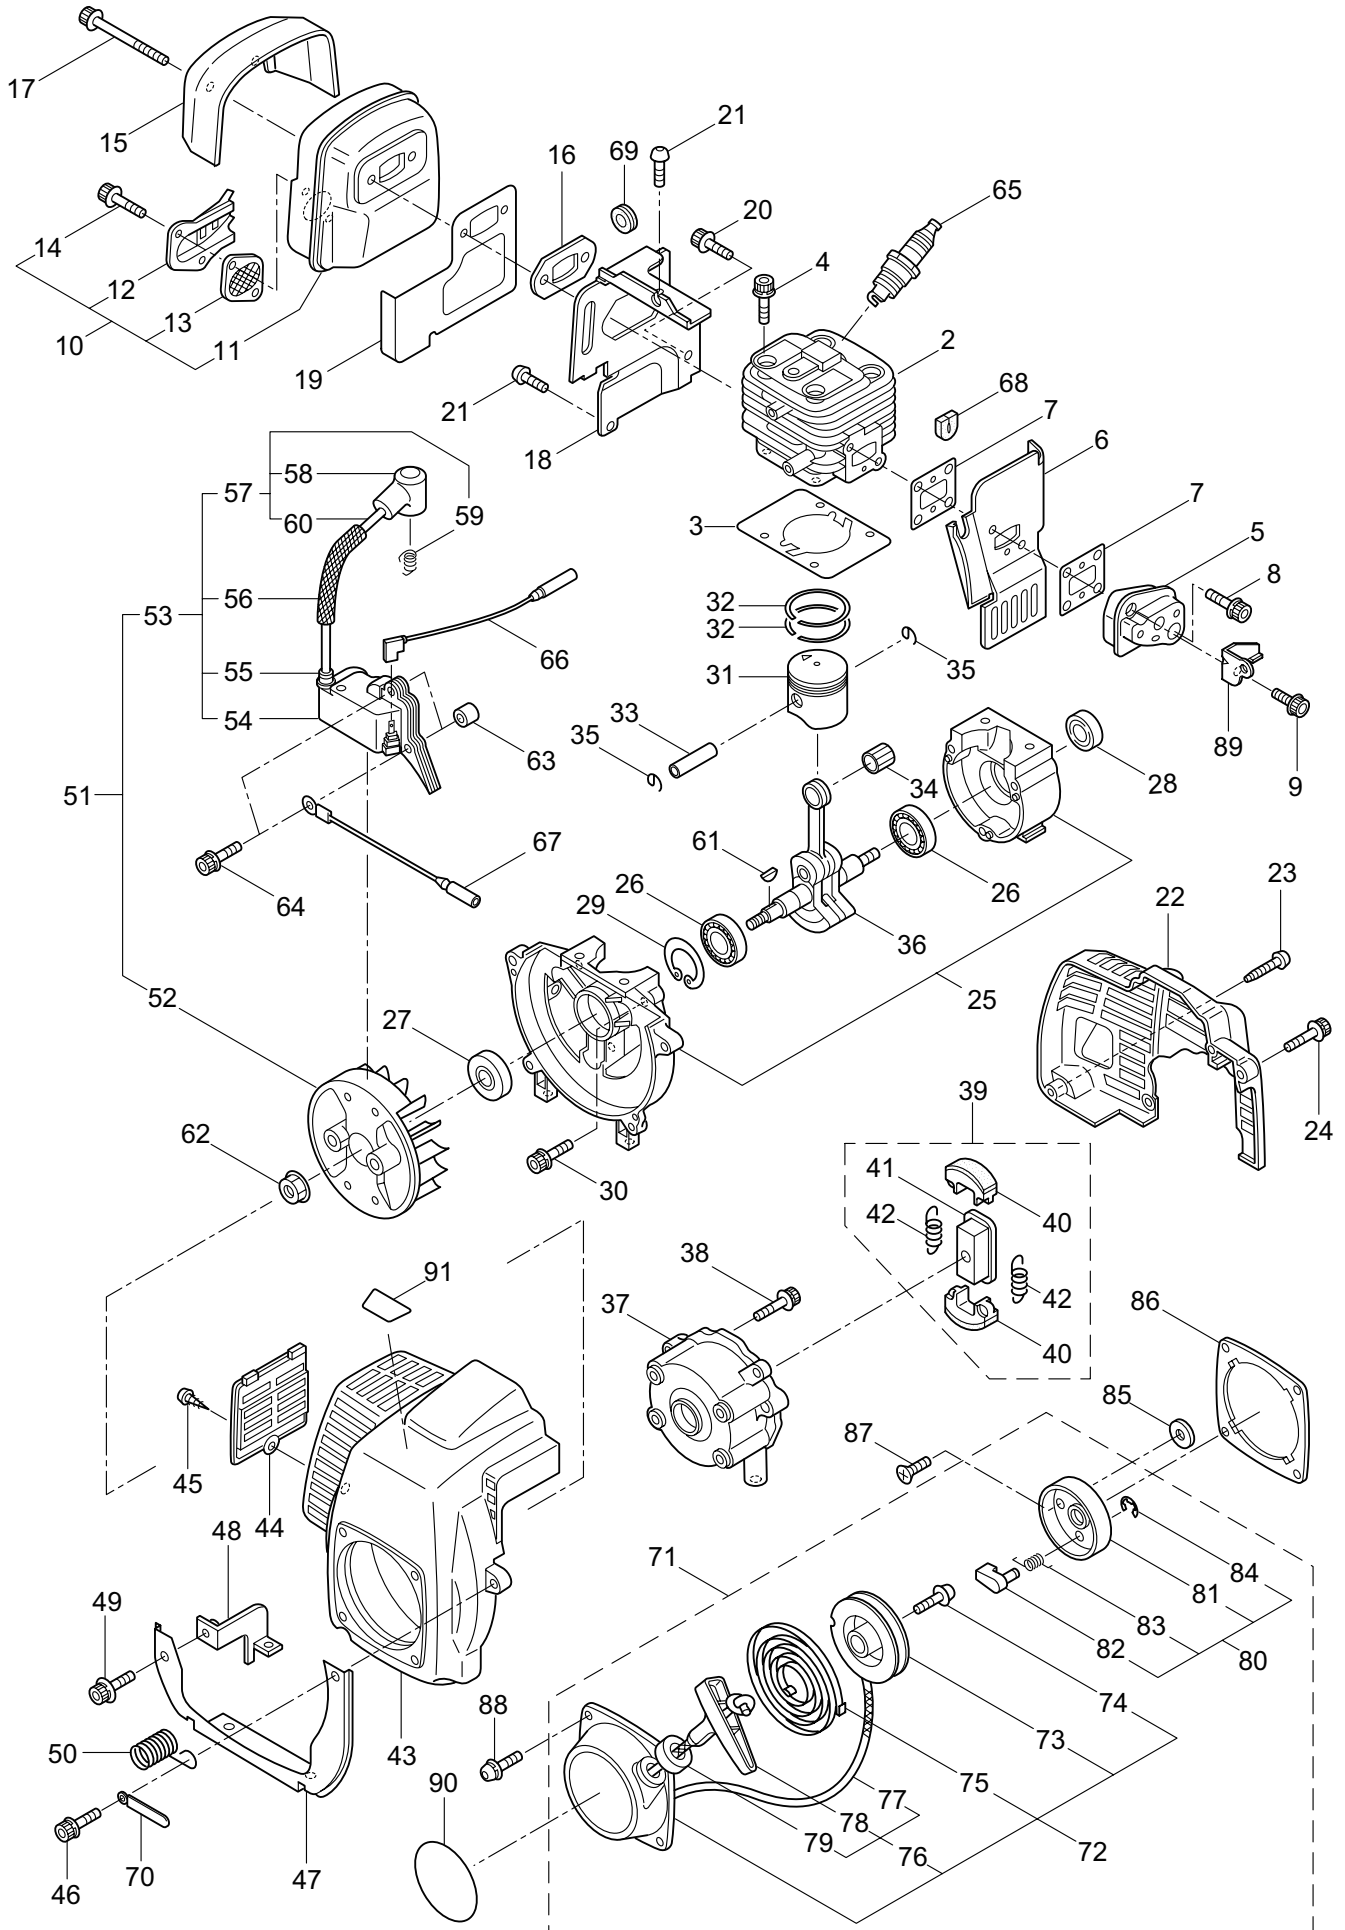

2. BH23S ENGINE

Ref. No.	Parts No.	Parts Name	Q'ty	Remarks
2-46	261250	Cap Screw	4	M5X20WSW
2-47	268590	Plate	1	
2-48	268591	Stay	1	
2-49	268940	Screw	1	M5X18WSW-12
2-50	268592	Clamp	1	
2-51	287265	Magneto Ass'y	1	Incl.52-60
2-52	268039	Rotor/Fan	1	
2-53	287266	Ignition Coil Ass'y	1	Incl.54-60
2-54	287269	Coil	1	
2-55	261072	Cap	1	
2-56	287351	Insulator	1	
2-57	287352	Spark Plug Wire Ass'y	1	Incl.58-60
2-58	261074	Plug Boot	1	
2-59	261075	Connector	1	
2-60	287353	Spark Plug Wire	1	
2-61	261076	Woodruff Key	1	3X10
2-62	261417	Nut, Rotor	1	M8X13XT6.5
2-63	280381	Spacer	2	
2-64	261256	Cap Screw	2	M4X25WSW
2-65	285982	Spark Plug	1	BPM8Y
2-66	283735	Lead	1	
2-67	268044	Lead	1	
2-68	261202	Grommet	1	
2-69	268036	Grommet	1	7X9
2-70	264588	Clamp	1	
2-71	268668	Recoil Starter Ass'y	1	Incl.72-84
2-72	268669	Starter Ass'y	1	Incl.73-79
2-73	261621	Pulley	1	
2-74	262922	Screw	1	
2-75	261622	Spiral Spring	1	
2-76	268813	Rope Ass'y	1	Incl.77-79
2-77	281817	Starter Rope	1	3X850L
2-78	267219	Starter Grip	1	
2-79	268670	Damper	1	
2-80	264085	Starter Pawl Ass'y	1	Incl.81-84
2-81	264086	Pawl Case	1	
2-82	261630	Pawl	1	
2-83	261631	Return Spring	1	
2-84	020299	E-Ring	1	#4
2-85	261189	Washer	2	6X16.5XT1.2
2-86	268671	Plate	1	
2-87	264535	Screw	2	M6X20
2-88	286993	Cap Screw	4	M5X16WSW
2-89	268593	Stay	1	
2-90	272548	Label	1	BH23S
2-91	272549	Label	1	BH23S