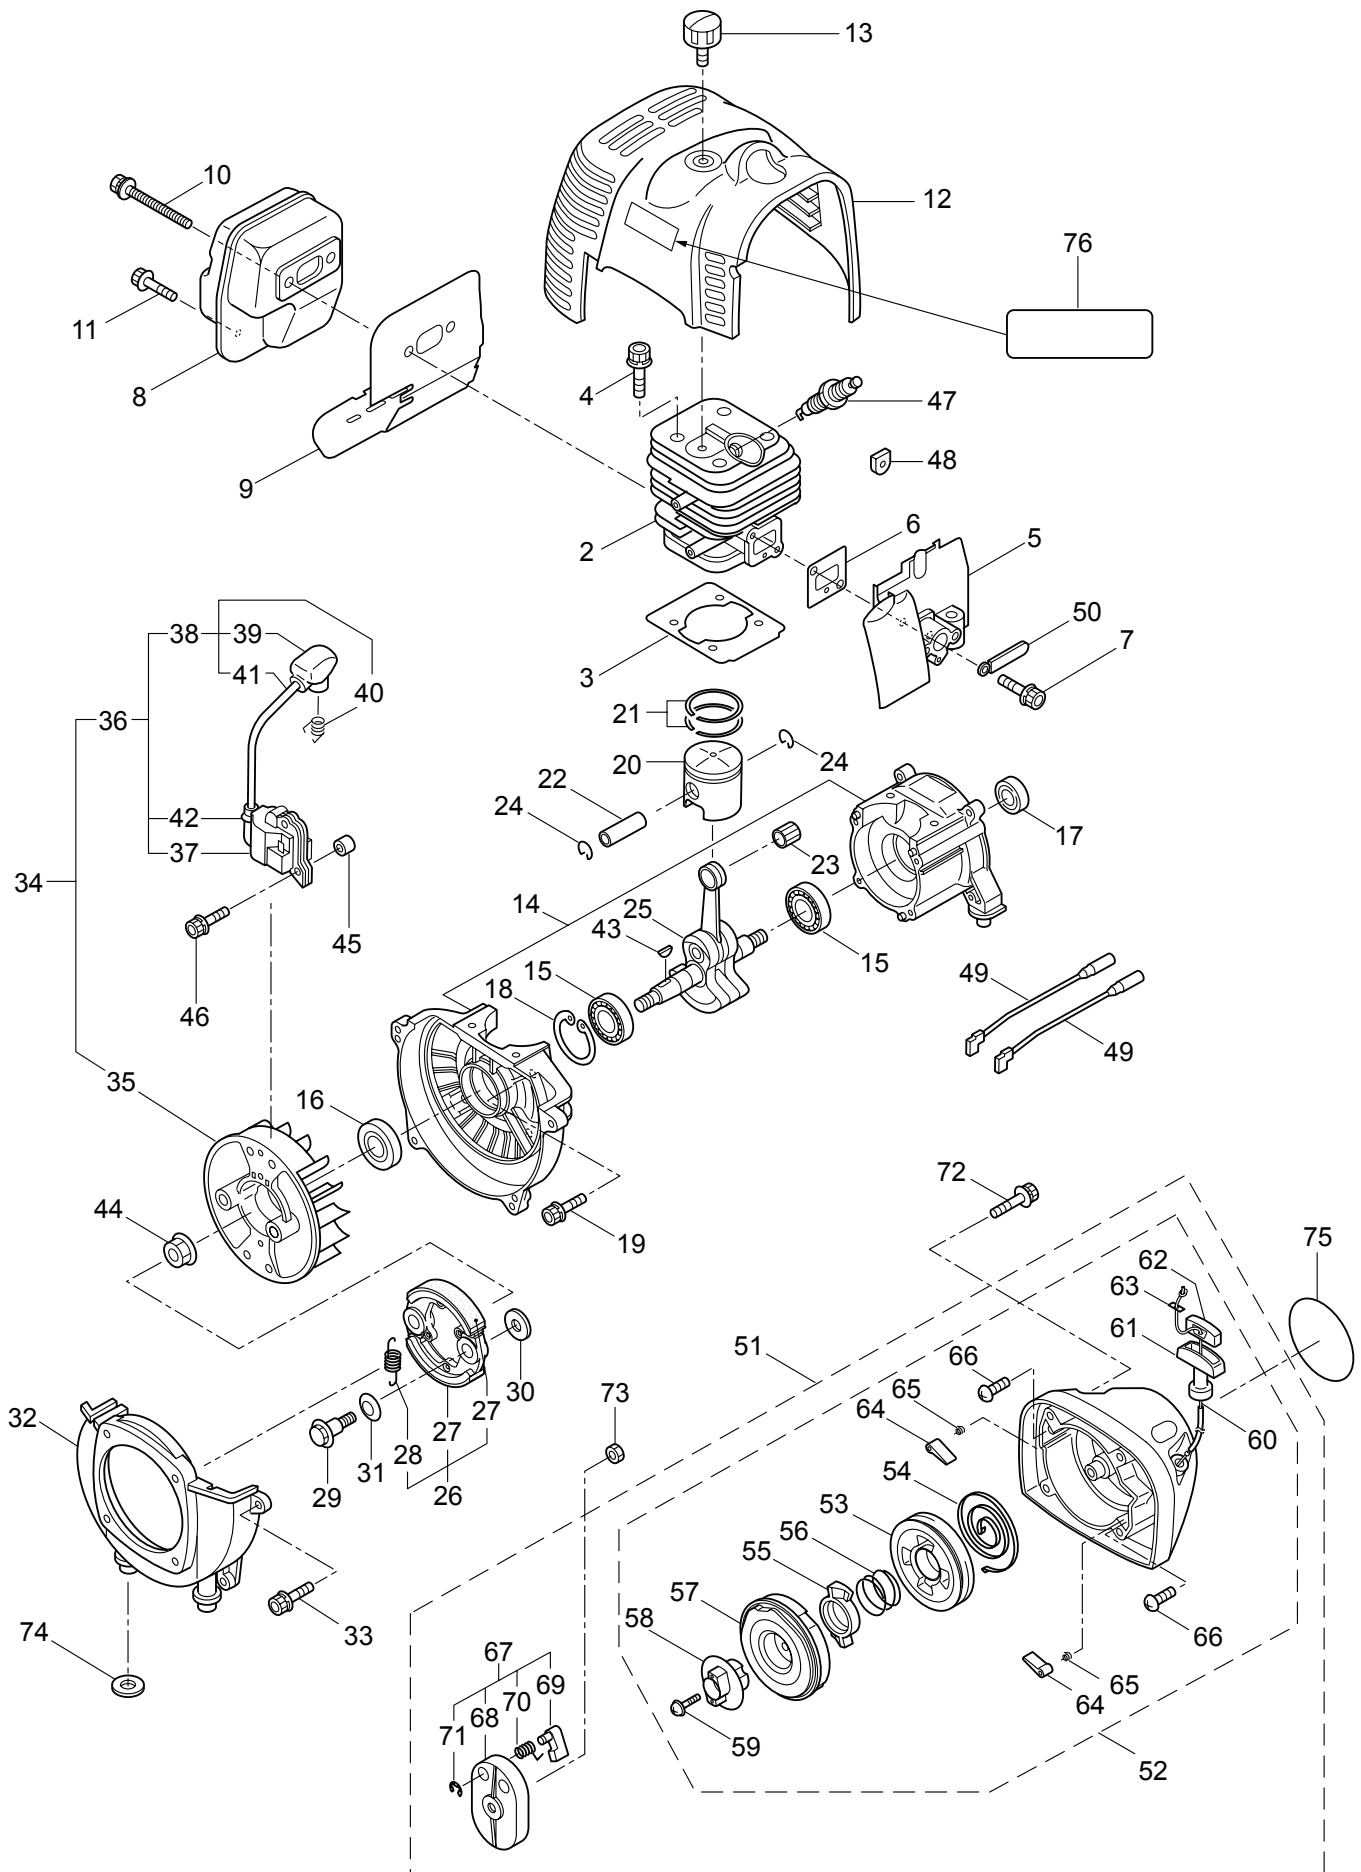

3. BF43R ENGINE

Ref. No.	Part No.	Part Name	Q'ty	Remarks
3-46	261256	Cap Screw	2	M4x25
3-47	261200	Spark Plug	1	NGK BPM6Y
3-48	281172	Grommet	1	
3-49	267492	Lead	2	130L
3-50	264588	Clamp	1	
3-51	282294	Recoil Starter Ass'y	1	Incl.52-71
3-52	282295	Starter Ass'y	1	Incl.53-66
3-53	280994	Pulley	1	
3-54	280995	Spiral Spring	1	
3-55	280996	Pawl	1	
3-56	280997	Return Spring	1	
3-57	283123	Spring Comp.	1	
3-58	280999	Plate	1	
3-59	281000	Set Screw	1	
3-60	281004	Starter Rope	1	
3-61	262633	Starter Grip	1	
3-62	262981	Cap	1	
3-63	281005	Rope Stopper	1	
3-64	281001	Pawl	2	
3-65	281002	Return Spring	2	
3-66	282622	Screw	2	
3-67	282623	Starter Pulley Ass'y	1	Incl.68-71
3-68	282282	Starter Pulley	1	
3-69	262636	Pawl	2	
3-70	262637	Return Spring	2	
3-71	262638	E-Ring	2	
3-72	261607	Cap Screw	4	M5x16
3-73	126990	Nut	1	M8
3-74	285735	Packing	4	
3-75	286910	Label	1	NE420
3-76	286912	Label	1