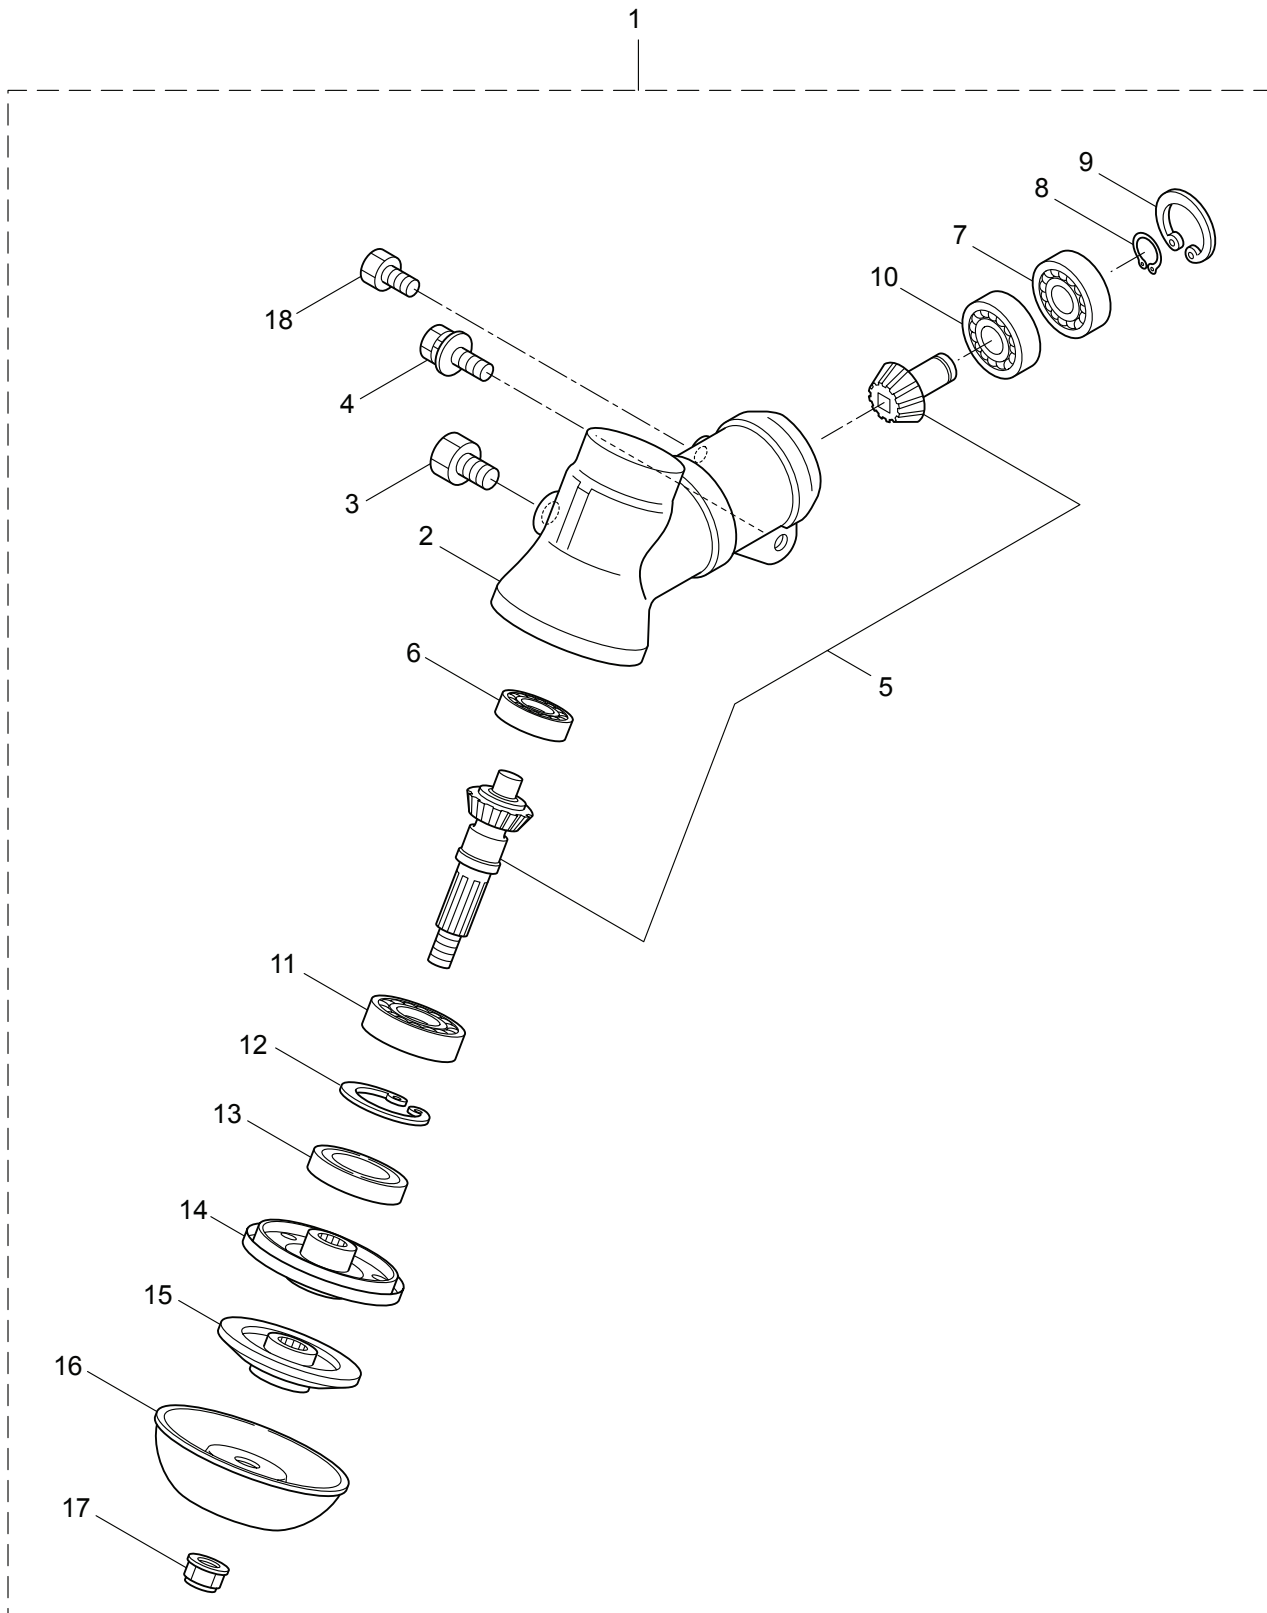

2. BF43R
GEARCASE

Ref. No.	Part No.	Part Name	Q'ty	Remarks
2-1	232919	Gearcase Ass'y	1	Incl.2-18
2-2	232833	Gearcase	1	
2-3	234109	Bolt	1	M8x8
2-4	092556	Bolt	1	M6x30
2-5	234349	Gear Set	1	
2-6	014490	Bearing	1	#6000
2-7	106933	Bearing	1	#6000Z
2-8	014210	Snap Ring	1	#10
2-9	054676	Snap Ring	1	#26
2-10	014490	Bearing	1	#6000
2-11	012544	Bearing	1	#6202
2-12	012380	Snap Ring	1	#35
2-13	232049	Oil Seal	1	D21355
2-14	232322	Bracket A Ass'y	1	
2-15	232052	Bracket B	1	
2-16	230849	Stabilizer	1	
2-17	232920	Nut	1	M10x1.25
2-18	089747	Bolt	1	M6x12