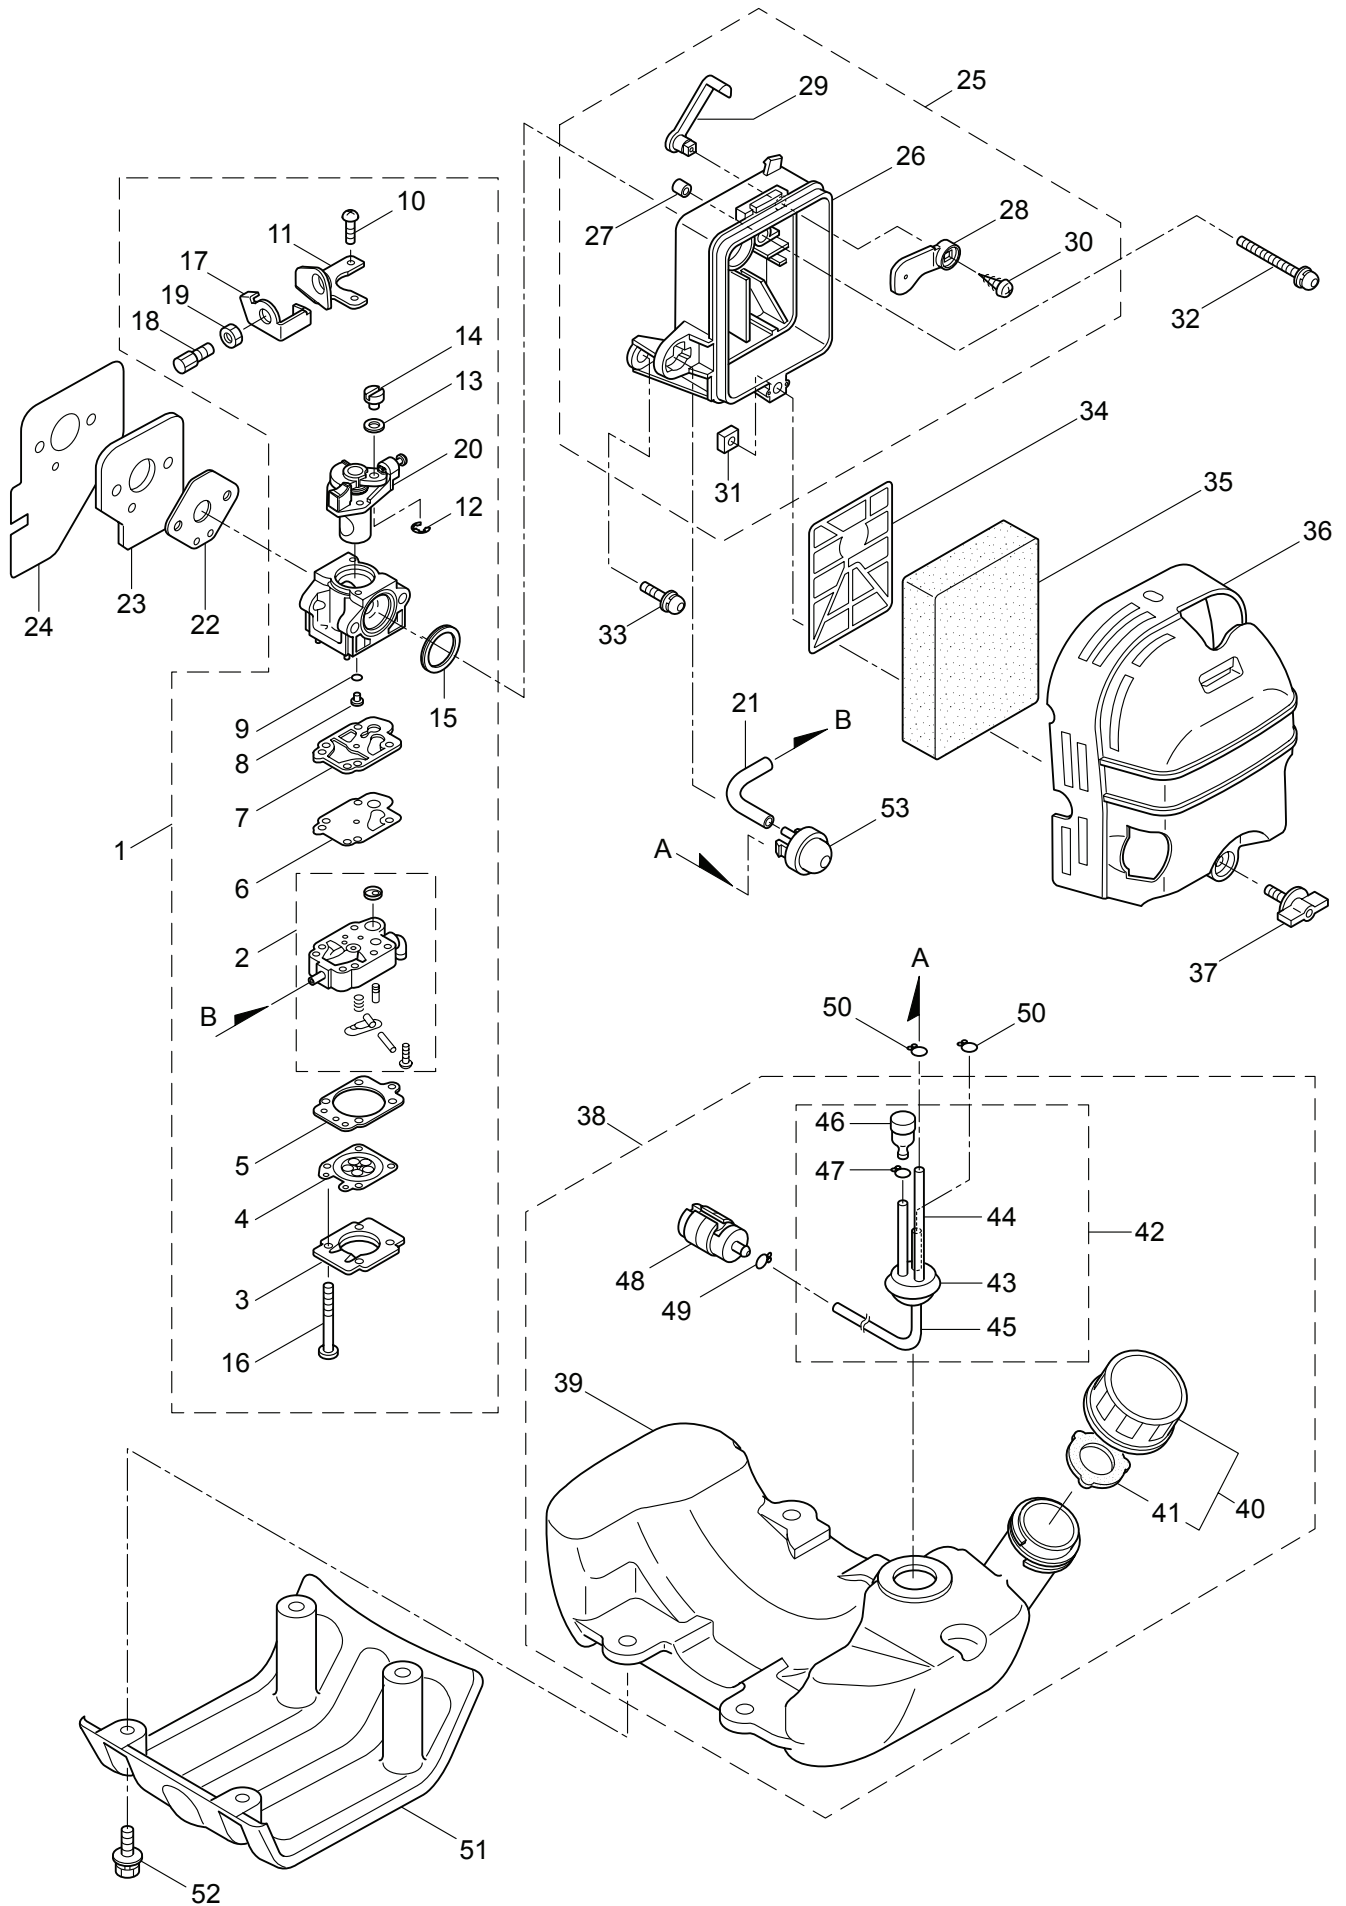

4. BF43R
CARBURETOR, FUEL TANK

Ref. No.	Part No.	Part Name	Q'ty	Remarks
4-1	288256	Carburetor Ass'y	1	Incl.2-20 New gasket required
4-2	283124	Pump Body	1	
4-3	263726	Cover Plate	1	
4-4	283905	Diaphragm, Meterring	1	
4-5	263727	Gasket	1	
4-6	262994	Diaphragm,Fuel Pump	1	
4-7	282576	Gasket	1	
4-8	283125	Main Jet	1	
4-9	261871	O-Ring	1	
4-10	261875	Screw	2	
4-11	264677	Bracket	1	
4-12	261876	E-Ring	1	
4-13	264678	Washer	1	
4-14	261658	Swivel	1	
4-15	261657	Packing	1	
4-16	263737	Screw	4	
4-17	283935	Plate	1	
4-18	265409	Adapter	1	
4-19	283936	Nut	1	M6
4-20	287728	Throttle Valve	1	
4-21	282512	Fuel Pipe	1	
4-22	282301	Gasket	1	
4-23	283086	Divider	1	
4-24	283087	Gasket	1	
4-25	282302	Case Ass'y	1	Incl.26-31
4-26	282303	Case Body	1	
4-27	282484	Sleeve	3	
4-28	282304	Valve	1	
4-29	282305	Lever	1	
4-30	269032	Screw	1	
4-31	269423	Nut	1	
4-32	262720	Cap Screw	2	M5x55
4-33	264807	Cap Screw	1	M5x16
4-34	282481	Plate	1	
4-35	282306	Element	1	
4-36	282307	Cleaner Cover	1	
4-37	281438	Knob	1	
4-38	283487	Fuel Tank Ass'y	1	Incl.39-49
4-39	282310	Fuel Tank	1	
4-40	281565	Fuel Tank Cap Ass'y	1	Incl.41
4-41	269377	Gasket	1	
4-42	282312	Fuel Pipe Ass'y	1	Incl.43-47
4-43	268065	Grommet	1	
4-44	282511	Return Pipe	1	
4-45	262649	Fuel Pipe	1	
4-46	261590	Breather	1