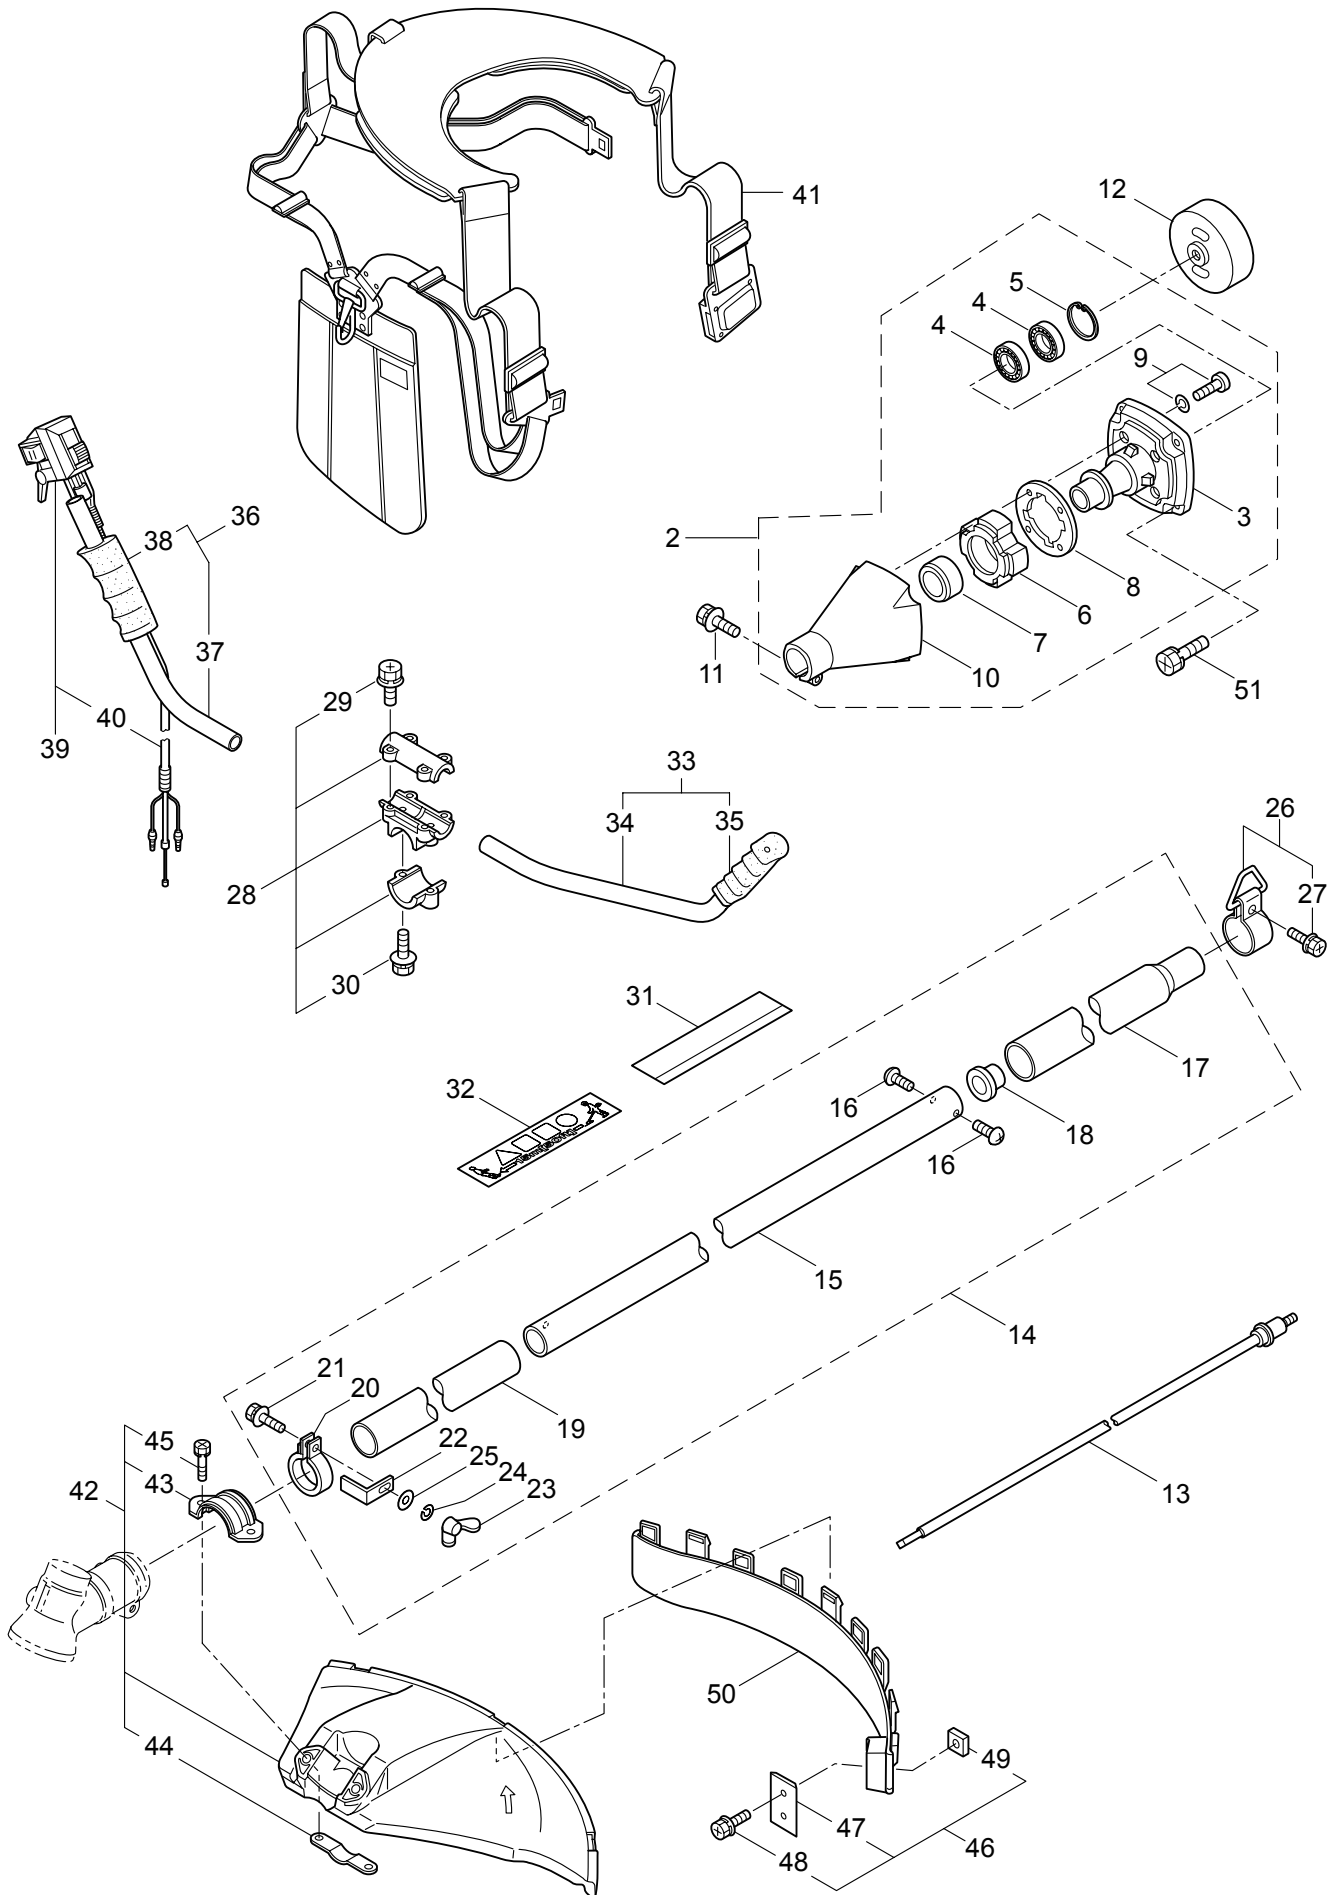

PARTS LIST

BF43R

CONTENTS

1. MAIN BODY	1 ~ 4
2. GEARCASE.....	5 ~ 6
3. ENGINE	7 ~ 10
4. CARBURETOR, FUEL TANK	11 ~ 14
5. ACCESSORIES	15 ~ 16

2012. 08.

P/N 523425-1

1. BF43R
MAIN BODY

Ref. No.	Part No.	Part Name	Q'ty	Remarks
1-1	366084	BF43R	1	
1-2	234162	Clutch Case Ass'y	1	Incl.3-10
1-3	234143	Bearing Case	1	
1-4	140474	Bearing	2	#620ZZ
1-5	012380	Snap Ring	1	#35
1-6	217045	Buffer (A)	1	
1-7	217046	Buffer (B)	1	
1-8	217047	Washer	1	
1-9	092033	Screw	4	M5x15
1-10	227728	Driveshaft Tube Adapter	1	
1-11	092556	Bolt	1	M6x30
1-12	211203	Clutch Drum	1	
1-13	217897	Driveshaft Ass'y	1	
1-14	230150	Driveshaft Tube Ass'y	1	Incl.15-25
1-15	230076	Driveshaft Tube	1	
1-16	089580	Screw	2	M3.5x6
1-17	218324	Driveshaft Tube (B)	1	
1-18	059257	Pipe Base	1	
1-19	218325	Sleeve	1	
1-20	218237	Stopper	1	
1-21	092556	Bolt	1	M6x30
1-22	224995	Plate	1	
1-23	054990	Butterfly Nut	1	
1-24	126568	Spring Washer	1	M6
1-25	127239	Washer	1	M6
1-26	220007	Hanging Bracket Ass'y	1	Incl.27
1-27	089743	Bolt	1	M6x15
1-28	560051	Bracket Ass'y	1	Incl.29,30
1-29	092554	Bolt	4	M6x25
1-30	092556	Bolt	2	M6x30
1-31	560080	Label	1	BF43R
1-32	213750	Label	1	Caution
1-33	560056	Handle Ass'y-Left	1	Incl.34,35
1-34	560057	Handle	1	
1-35	217904	Handle Grip	1	
1-36	560058	Handle Ass'y-Right	1	Incl.37,38
1-37	560059	Handle	1	
1-38	217907	Handle Grip	1	
1-39	222152	Throttle Trigger	1	Incl.40
1-40	226573	Wire Ass'y	1	
1-41	228086	Hanging Strap Ass'y	1	
1-42	228303	Safety Cover Ass'y	1	Incl.43-45
1-43	223179	Bracket	1	
1-44	223180	Threaded Bracket	1	
1-45	092555	Bolt	2	M6x30

1. BF43R
MAIN BODY

Ref. No.	Part No.	Part Name	Q'ty	Remarks
1-46	230789	String Cutter Ass'y	1	Incl.47-49
1-47	230747	String Cutter	1	
1-48	817002	Bolt	1	M5x20
1-49	228325	Nut	1	
1-50	230748	Cover Extention	1	
1-51	092552	Bolt	4	M6x20