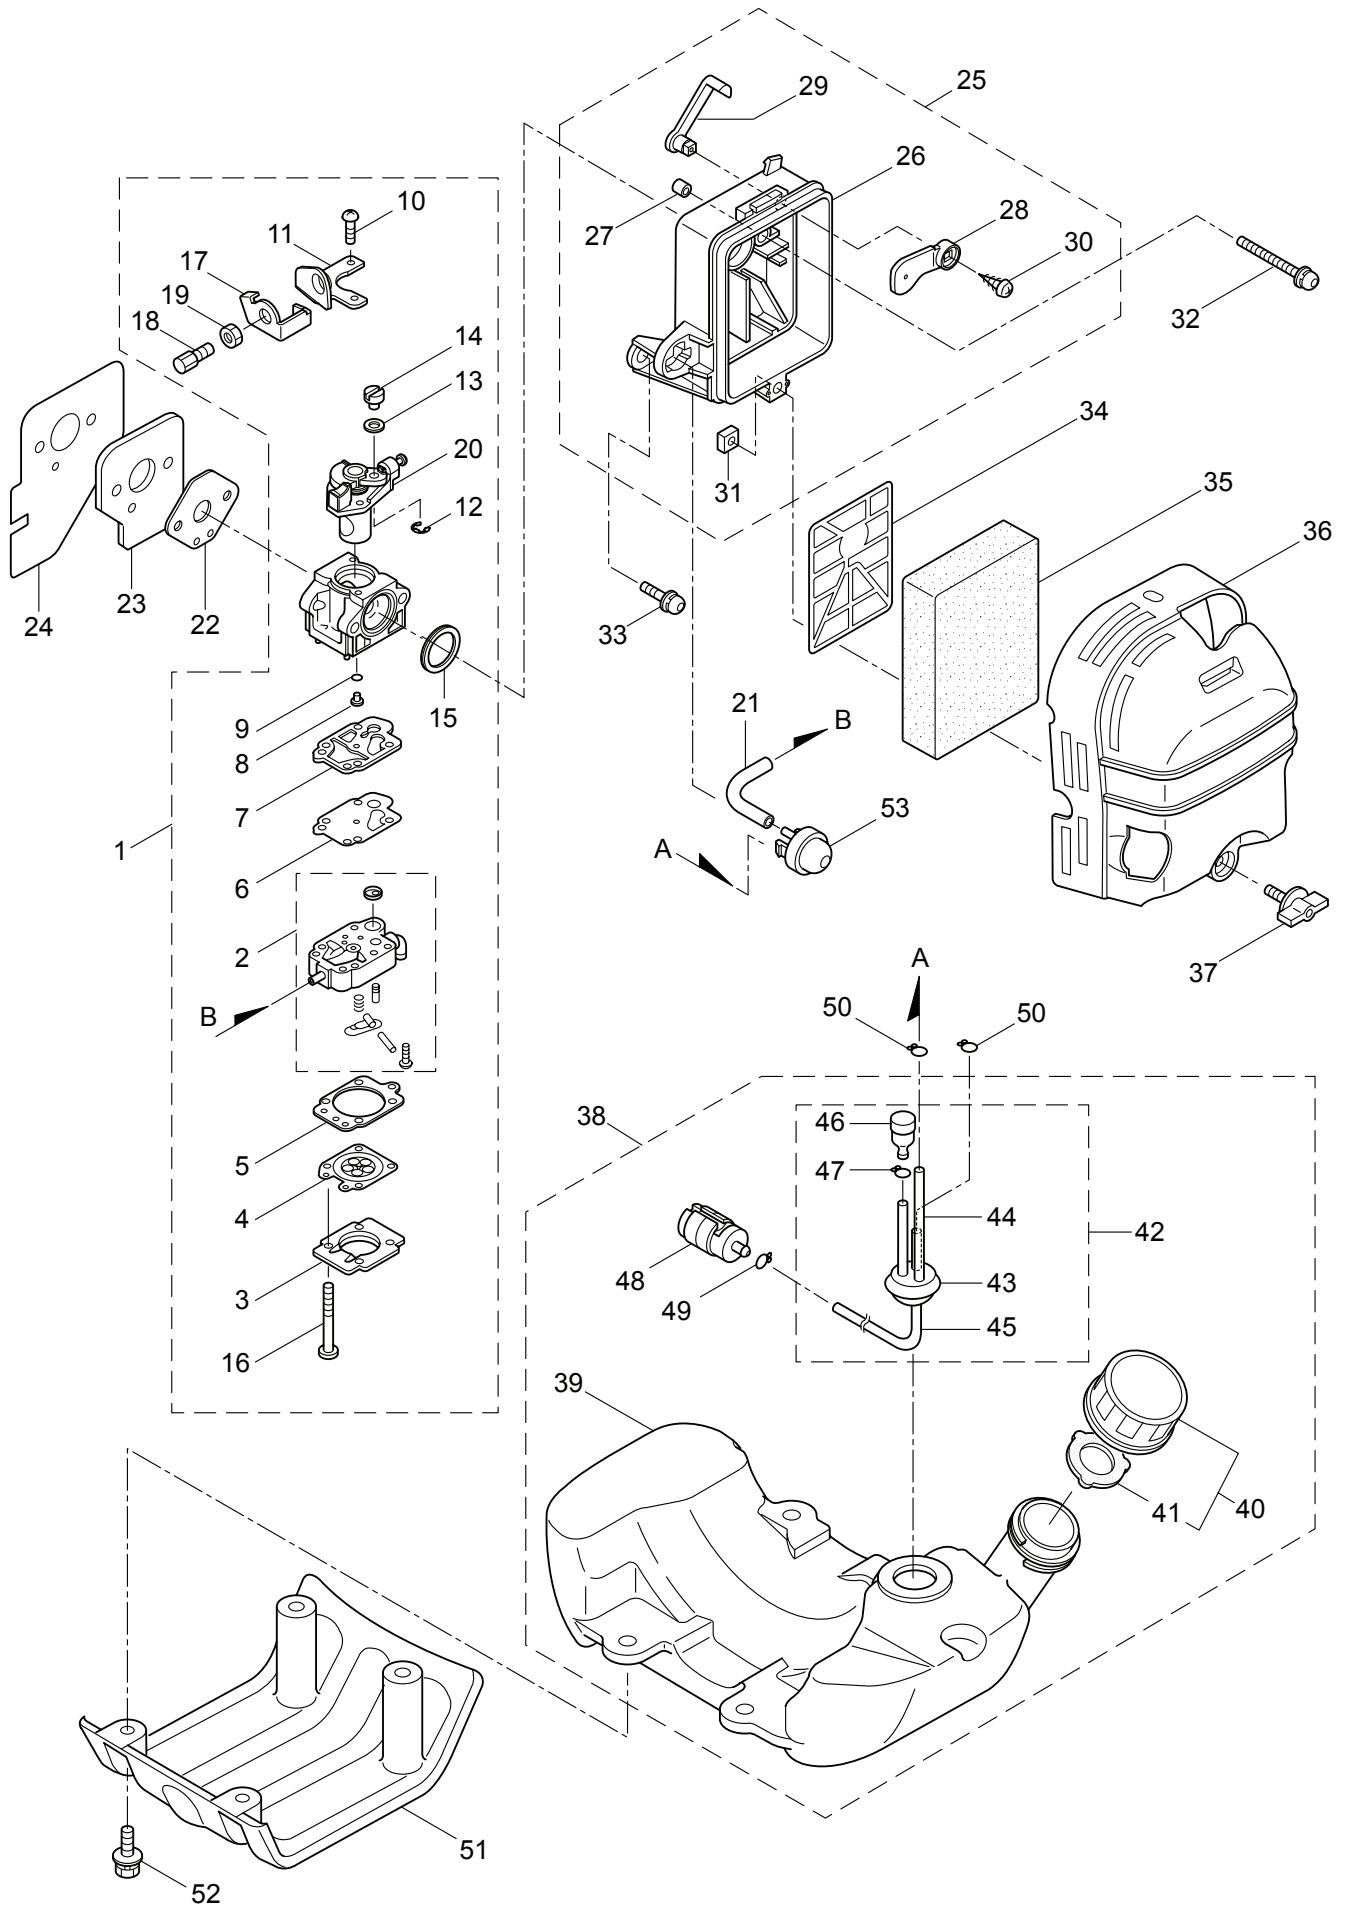

4. BF43R
CARBURETOR, FUEL TANK

Ref. No.	Part No.	Part Name	Q'ty	Remarks
4-47	261117	Clip	1	
4-48	267328	Fuel Filter Ass'y	1	
4-49	261117	Clip	1	
4-50	261117	Clip	2	
4-51	285167	Stand	1	
4-52	281714	Cap Screw	4	M5x20
4-53	282299	Pump	1