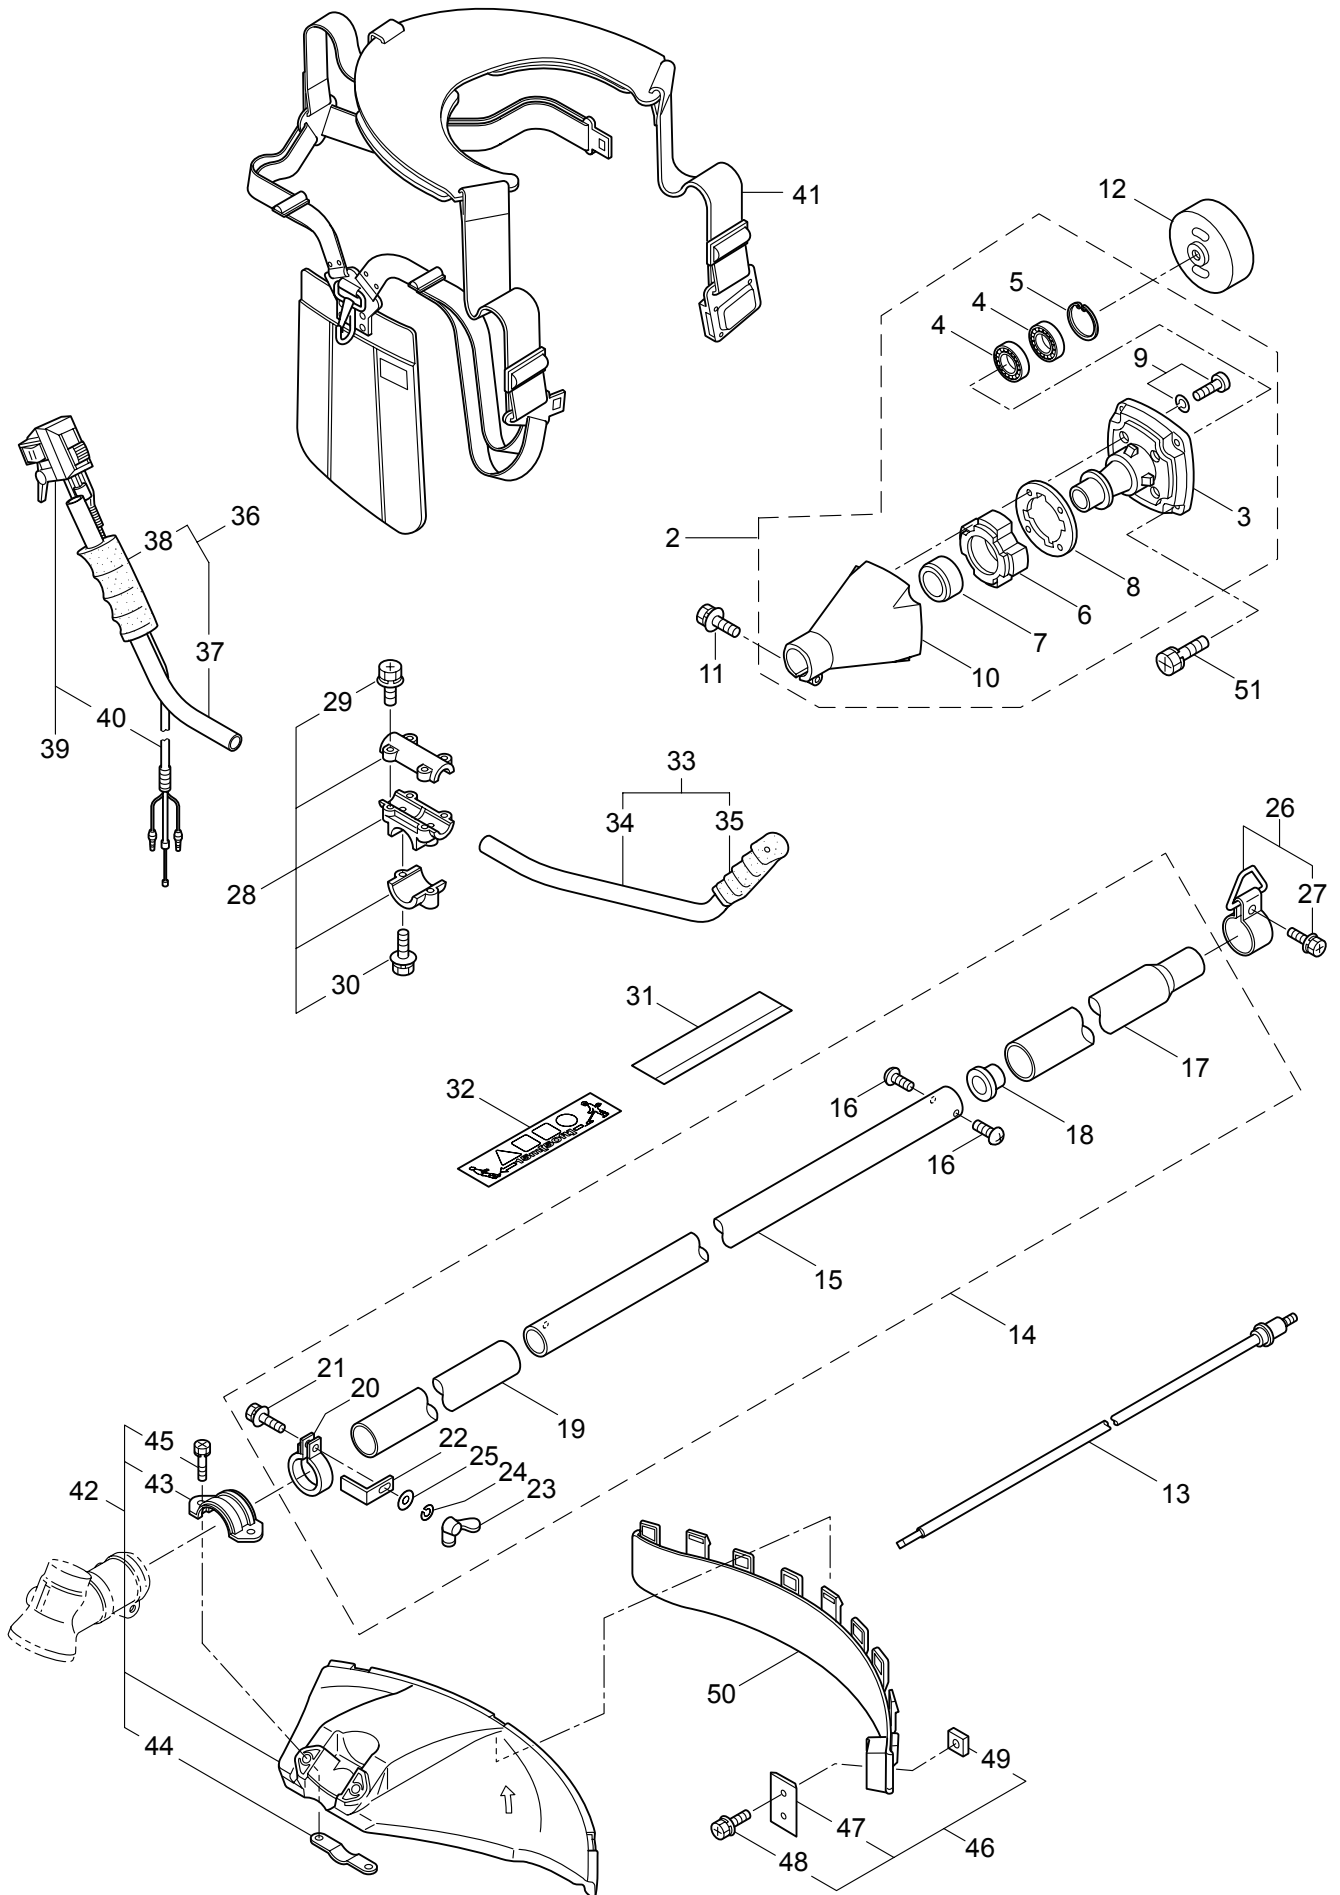

PARTS LIST

BF43R

CONTENTS

1. MAIN BODY	1 ~ 4
2. GEARCASE.....	5 ~ 6
3. ENGINE	7 ~ 10
4. CARBURETOR, FUEL TANK	11 ~ 14
5. ACCESSORIES	15 ~ 16

2012. 08.

P/N 523425-1

1. BF43R
MAIN BODY

Ref. No.	Part No.	Part Name	Q'ty	Remarks
1-1	366084	BF43R	1	
1-2	234162	Clutch Case Ass'y	1	Incl.3-10
1-3	234143	Bearing Case	1	
1-4	140474	Bearing	2	#620ZZ
1-5	012380	Snap Ring	1	#35
1-6	217045	Buffer (A)	1	
1-7	217046	Buffer (B)	1	
1-8	217047	Washer	1	
1-9	092033	Screw	4	M5x15
1-10	227728	Driveshaft Tube Adapter	1	
1-11	092556	Bolt	1	M6x30
1-12	211203	Clutch Drum	1	
1-13	217897	Driveshaft Ass'y	1	
1-14	230150	Driveshaft Tube Ass'y	1	Incl.15-25
1-15	230076	Driveshaft Tube	1	
1-16	089580	Screw	2	M3.5x6
1-17	218324	Driveshaft Tube (B)	1	
1-18	059257	Pipe Base	1	
1-19	218325	Sleeve	1	
1-20	218237	Stopper	1	
1-21	092556	Bolt	1	M6x30
1-22	224995	Plate	1	
1-23	054990	Butterfly Nut	1	
1-24	126568	Spring Washer	1	M6
1-25	127239	Washer	1	M6
1-26	220007	Hanging Bracket Ass'y	1	Incl.27
1-27	089743	Bolt	1	M6x15
1-28	560051	Bracket Ass'y	1	Incl.29,30
1-29	092554	Bolt	4	M6x25
1-30	092556	Bolt	2	M6x30
1-31	560080	Label	1	BF43R
1-32	213750	Label	1	Caution
1-33	560056	Handle Ass'y-Left	1	Incl.34,35
1-34	560057	Handle	1	
1-35	217904	Handle Grip	1	
1-36	560058	Handle Ass'y-Right	1	Incl.37,38
1-37	560059	Handle	1	
1-38	217907	Handle Grip	1	
1-39	222152	Throttle Trigger	1	Incl.40
1-40	226573	Wire Ass'y	1	
1-41	228086	Hanging Strap Ass'y	1	
1-42	228303	Safety Cover Ass'y	1	Incl.43-45
1-43	223179	Bracket	1	
1-44	223180	Threaded Bracket	1	
1-45	092555	Bolt	2	M6x30

1. BF43R
MAIN BODY

Ref. No.	Part No.	Part Name	Q'ty	Remarks
1-46	230789	String Cutter Ass'y	1	Incl.47-49
1-47	230747	String Cutter	1	
1-48	817002	Bolt	1	M5x20
1-49	228325	Nut	1	
1-50	230748	Cover Extention	1	
1-51	092552	Bolt	4	M6x20