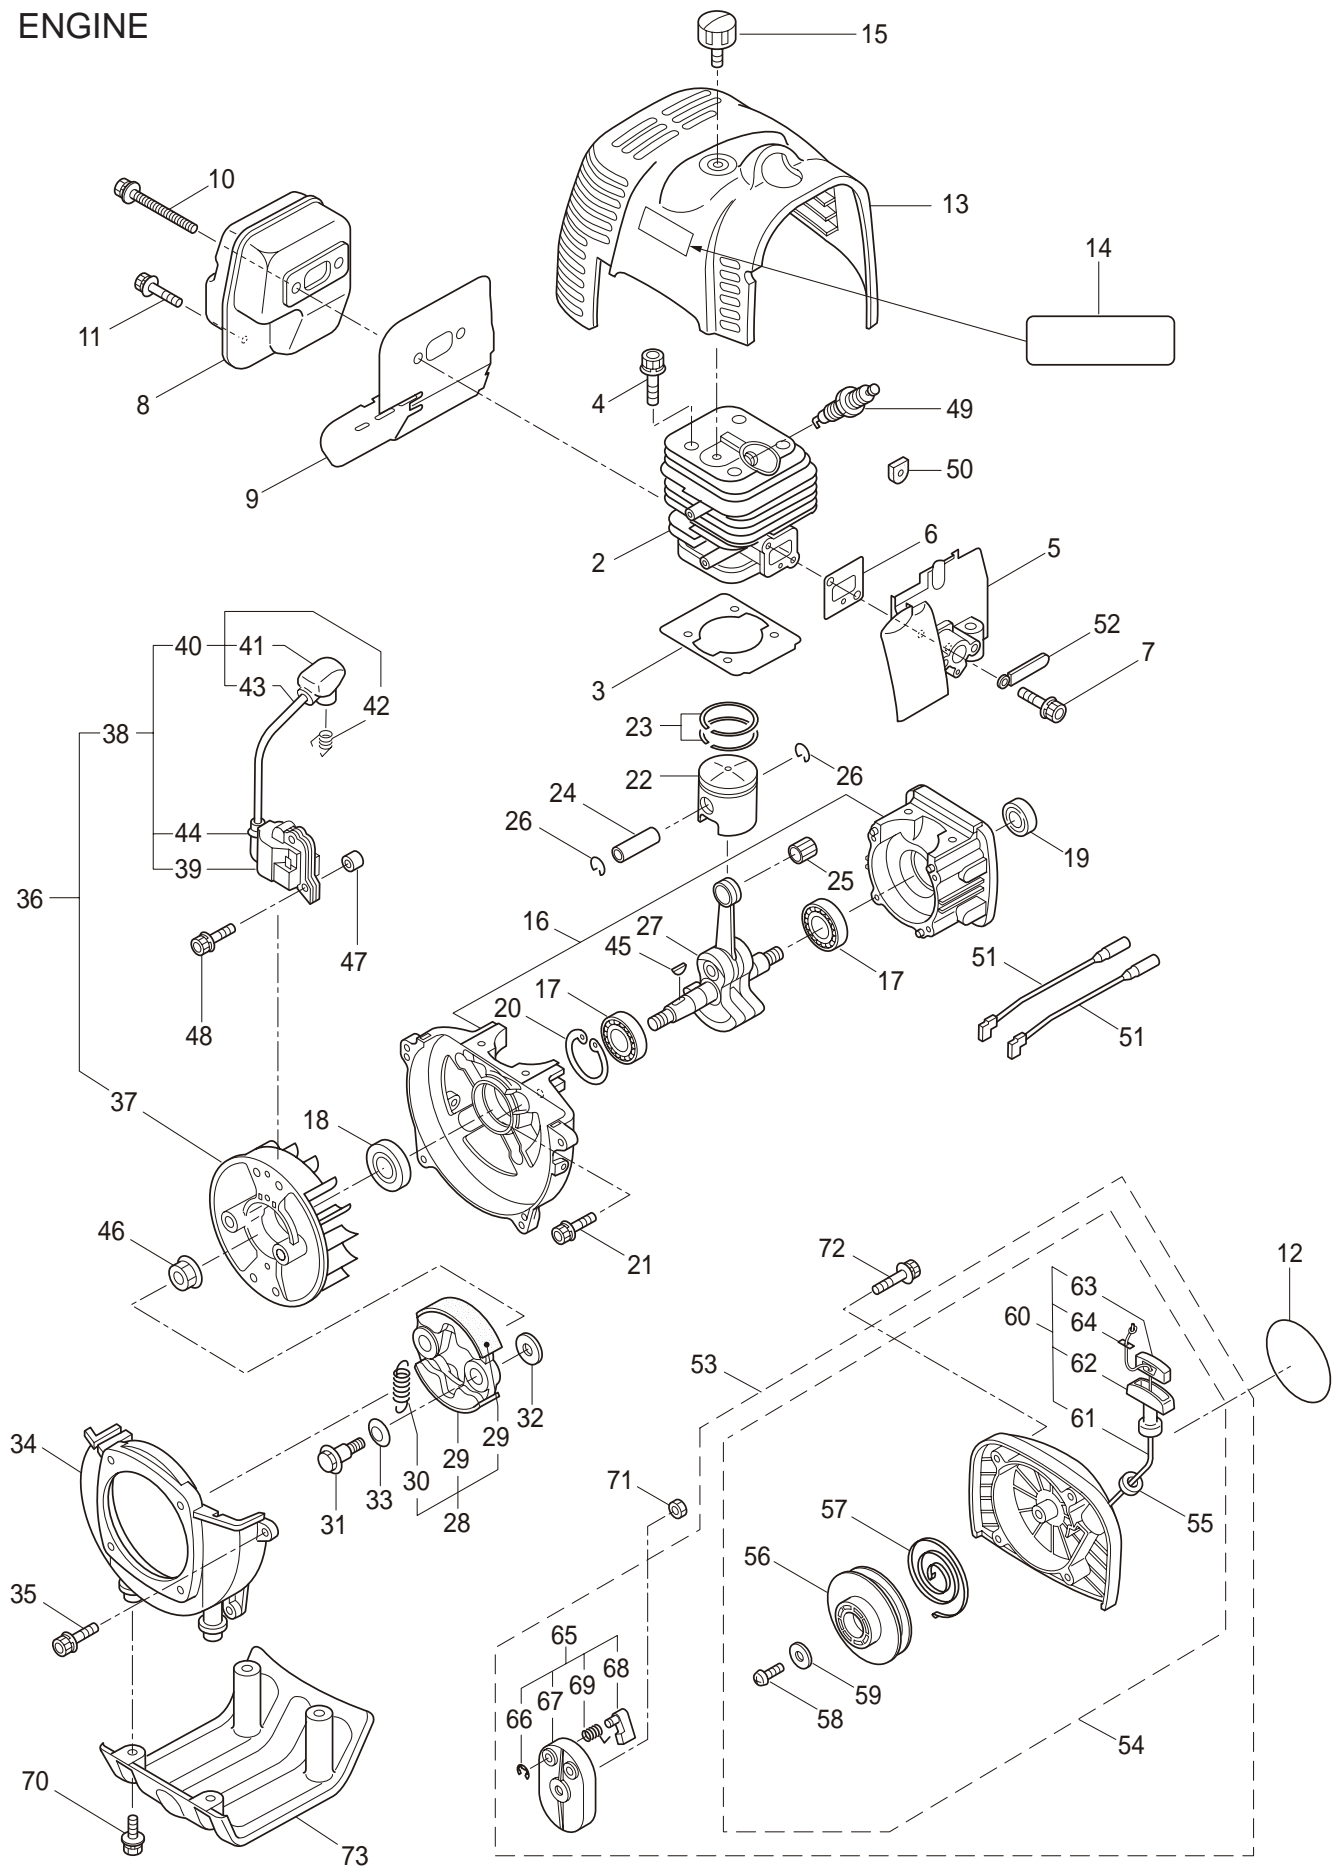

3.BCF4320H
ENGINE

Ref. No.	Part No.	Part Name	Q'ty	Remarks
3-1	858156	Engine	1	NE420/07
3-2	282257	Cylinder	1	New gasket required
3-3	282259	Gasket	1	
3-4	261612	Cap Screw	4	M5x30
3-5	282261	Insulator	1	New gasket required
3-6	282262	Gasket	1	
3-7	267290	Cap Screw	2	M5x20
3-8	282264	Muffler Comp.	1	
3-9	282271	Gasket	1	
3-10	266713	Cap Screw	2	M5x60
3-11	283315	Screw	1	M5x12W-12
3-12	283573	Label	1	MARUYAMA NE420
3-13	282274	TopCover	1	
3-14	281759	Label	1	MUS MARUYAMA
3-15	262556	Knob	1	
3-16	282277	Crankcase	1	
3-17	262658	Bearing	2	#6202C3
3-18	262660	Oil Seal	1	TC15357
3-19	262565	Oil Seal	1	ISCD15257
3-20	012380	Snap Ring	1	#35
3-21	261612	Cap Screw	4	M5x30
3-22	265227	Piston	1	
3-23	262476	Piston Ring	2	(2)Required
3-24	262749	Piston Pin	1	
3-25	262659	Bearing,Needle	1	KTV111414EG01B2
3-26	262479	Clip,Piston Pin	2	
3-27	283038	Crankshaft/Conn.RodAss'y	1	
3-28	282743	Clutch Ass'y	1	Incl.29,30
3-29	282624	Clutch Shoe	2	(2)required
3-30	263617	Spring,Clutch	1	2.3-44.8L
3-31	282321	Cap Screw	2	M8x1.25
3-32	262683	Washer	2	8x22x1.2
3-33	262682	Wave Washer	2	
3-34	282285	FanCover	1	
3-35	261250	Cap Screw	4	M5x20
3-36	282287	Magneto Ass'y	1	Incl.37-44
3-37	282288	Rotor/Fan	1	
3-38	282289	Ignition Coil Ass'y	1	Incl.39-44
3-39	267572	Coil	1	
3-40	282290	Spark Plug Wire Ass'y	1	Incl.41-43
3-41	282292	Plug Boot	1	
3-42	261075	Connector	1	
3-43	282291	Spark Plug Wire	1	
3-44	261072	Cap	1	
3-45	261076	Woodruff Key	1	3x10