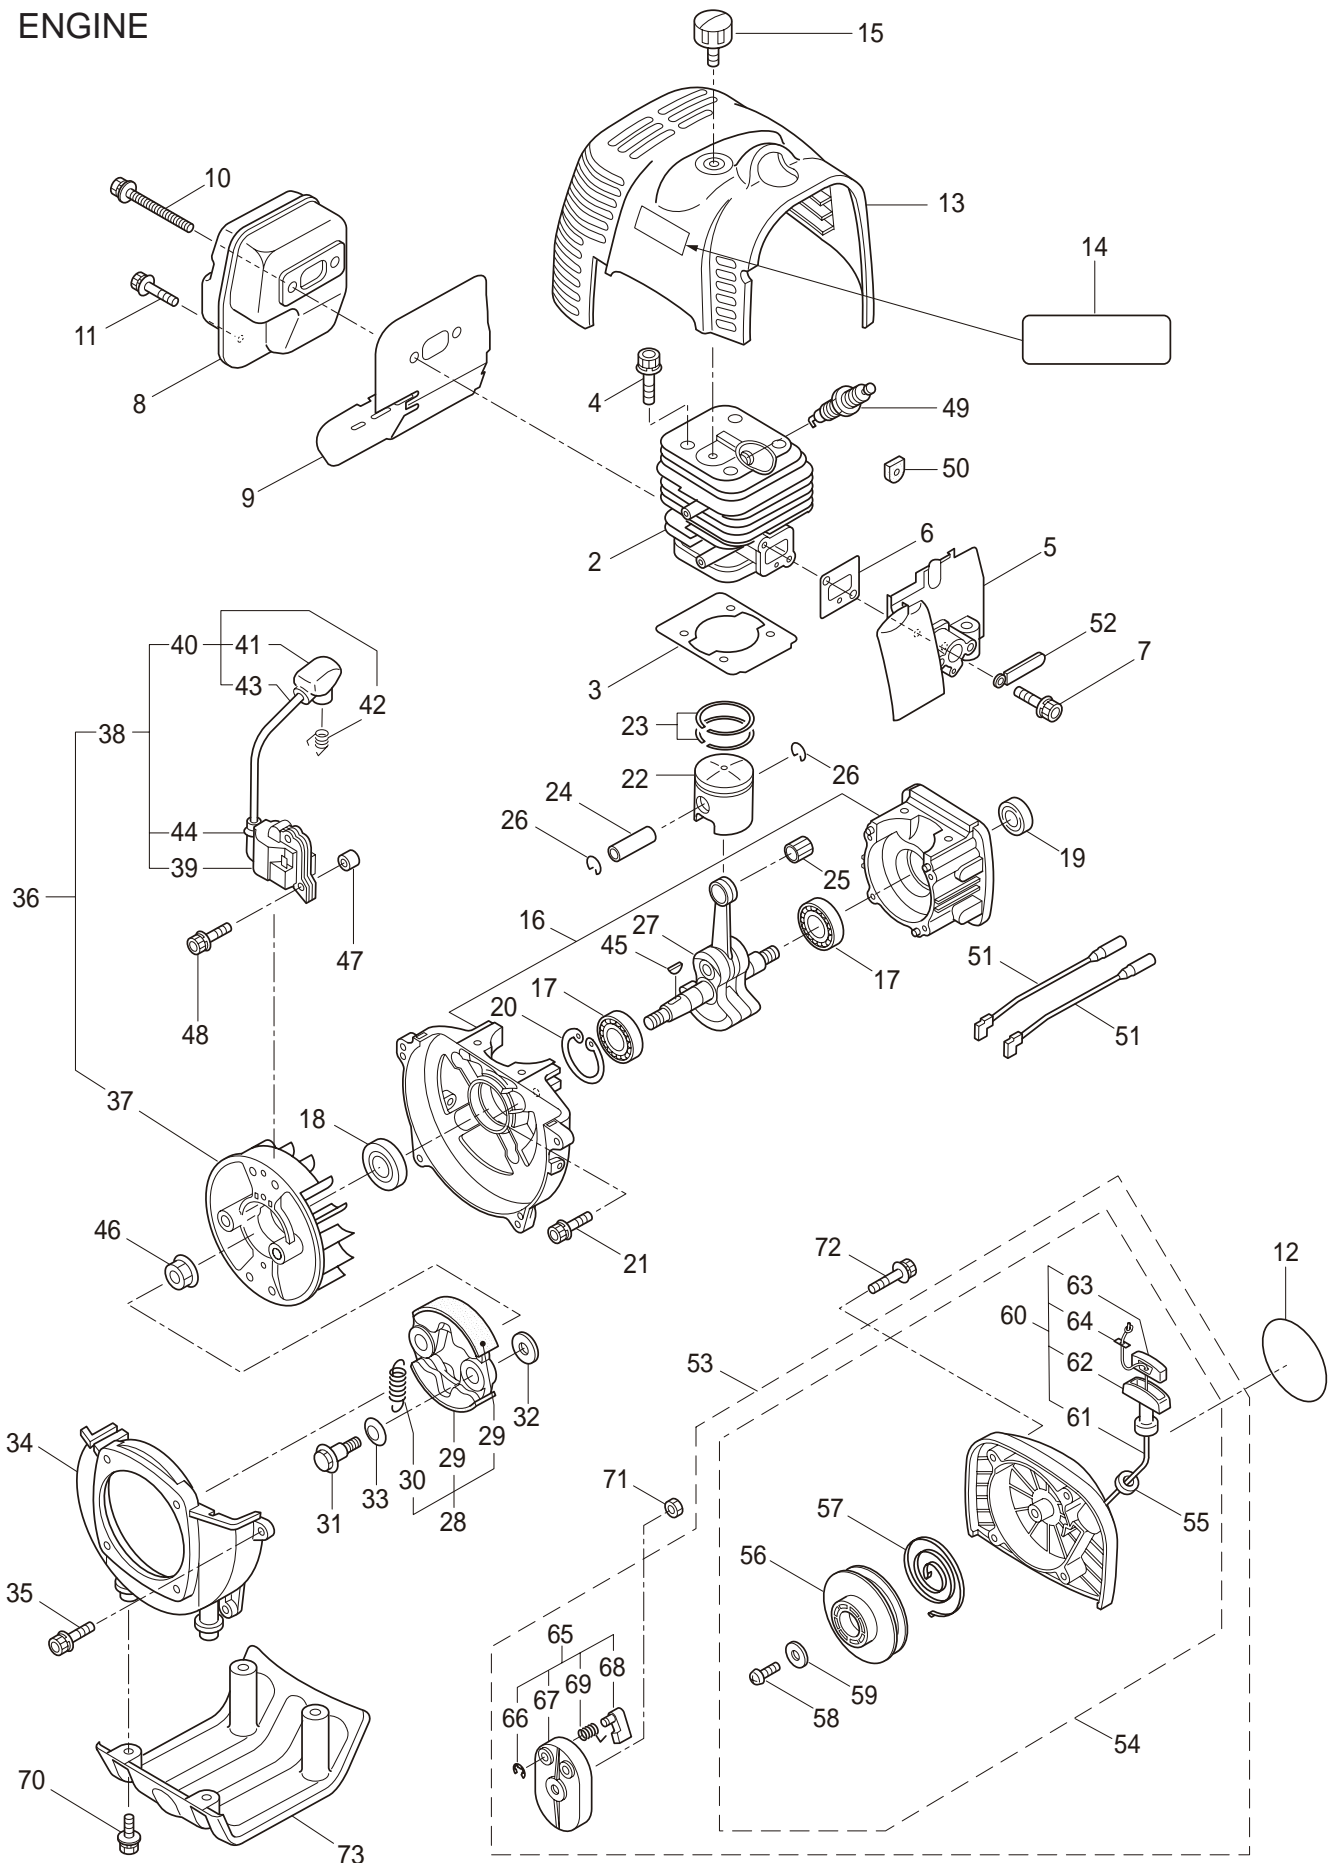

3. BCF4320H ENGINE

Ref. No.	Part No.	Part Name	Q'ty	Remarks
3-46	262731	Nut,Rotor	1	M10
3-47	268380	Spacer	2	
3-48	261256	Cap Screw	2	M4x25
3-49	261200	Spark Plug	1	NGK BPM6Y
3-50	281172	Grommet	1	
3-51	267492	Lead	2	130L
3-52	264588	Clamp	1	
3-53	282717	Recoil Starter Ass'y	1	Incl.54-69
3-54	282499	Starter Ass'y	1	Incl.55-64
3-55	280548	Collar	1	
3-56	282720	Reel	1	
3-57	282721	Spiral Spring	1	
3-58	282722	Set Screw	1	
3-59	282723	Washer	1	
3-60	282724	Starter Rope Ass'y	1	Incl.61-64
3-61	282725	Starter Rope	1	
3-62	282726	Starter Grip	1	
3-63	282728	Cap	1	
3-64	282187	Stopper	1	
3-65	282718	Starter Pulley Ass'y	1	Incl.66-69
3-66	282759	E-Ring	1	
3-67	282729	Starter Pulley	1	
3-68	282730	Pawl	1	
3-69	282758	Return Spring	1	
3-70	281714	Cap Screw	4	M5x20
3-71	081040	Nut	1	M8
3-72	267191	Cap Screw	4	M5x16
3-73	282317	Stand	1