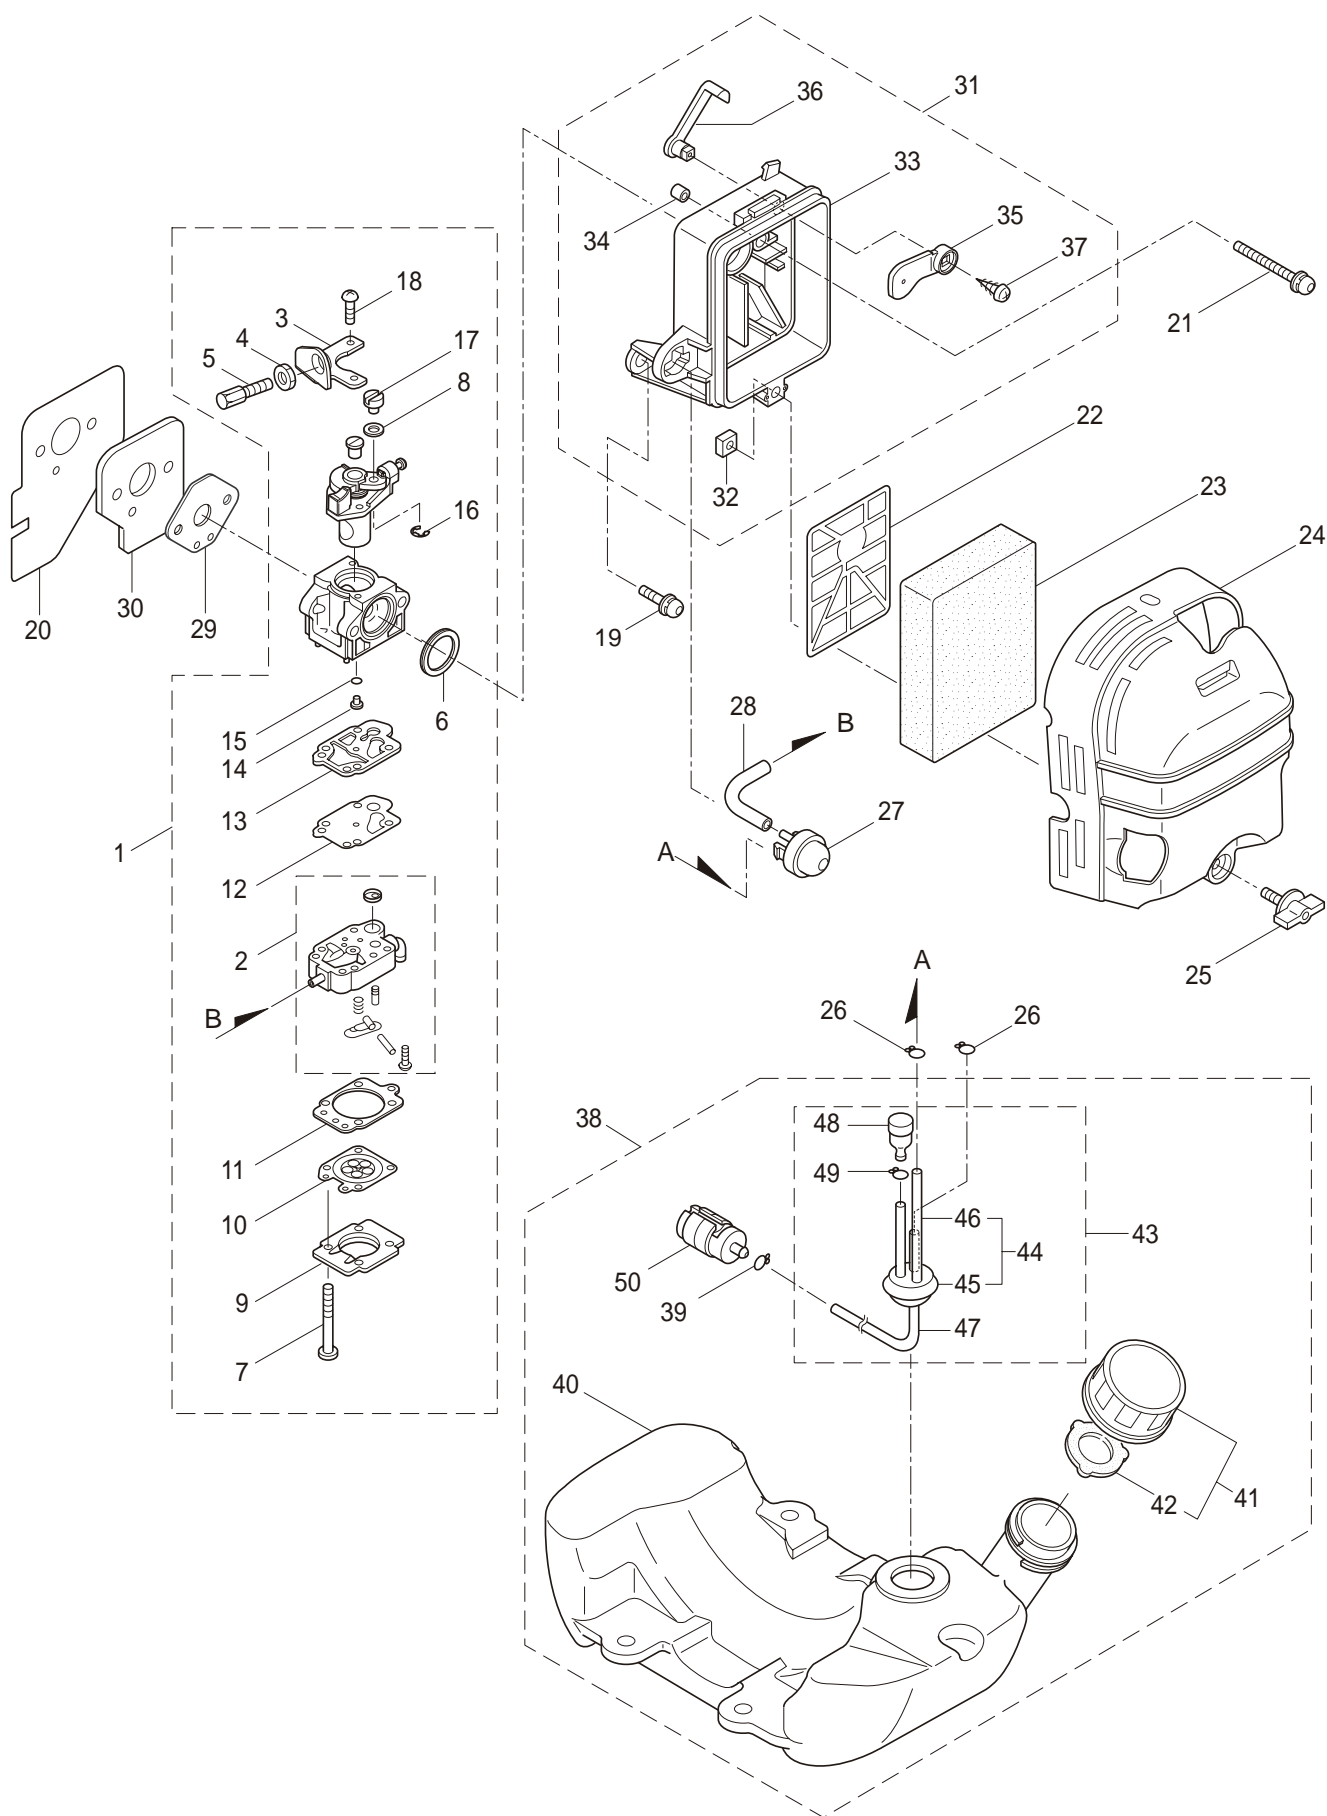

4. BCF4320H
CARBURETOR, FUELTANK

Ref. No.	Part No.	Part Name	Q'ty	Remarks
4-1	282298	Carburetor Ass'y	1	Incl.2-18 New gasket required
4-2	283124	Pump Body	1	
4-3	264677	Bracket	1	
4-4	261878	Nut	1	
4-5	263994	Adapter	1	
4-6	261657	Packing	1	
4-7	263737	Screw	4	
4-8	264678	Washer	1	
4-9	263726	Cover Plate	1	
4-10	268501	Diaphragm,Meterring	1	
4-11	263727	Gasket	1	
4-12	262994	Diaphragm,Fuel Pump	1	
4-13	282576	Gasket	1	
4-14	283125	Main Jet	1	
4-15	261871	O-Ring	1	
4-16	261876	E-Ring	1	
4-17	261658	Swivel	1	
4-18	261875	Screw	2	
4-19	264807	Cap Screw	1	M5x16
4-20	283087	Gasket	1	
4-21	262720	Cap Screw	2	M5x55
4-22	282481	Plate	1	
4-23	282306	Element	1	
4-24	282307	CleanerCover	1	
4-25	281438	Knob	1	
4-26	261117	Clip	2	
4-27	282299	Pump	1	
4-28	282512	Fuel Pipe	1	
4-29	282301	Gasket	1	
4-30	283086	Divider	1	
4-31	282302	Case Ass'y	1	Incl.32-37
4-32	269423	Nut	1	
4-33	282303	Case Body	1	
4-34	282484	Sleeve	3	
4-35	282304	Valve	1	
4-36	282305	Lever	1	
4-37	269032	Screw	1	
4-38	283487	Fuel Tank Ass'y	1	Incl.39-50
4-39	261117	Clip	1	
4-40	282310	Fuel Tank	1	
4-41	269201	Fuel Tank Cap Ass'y	1	Incl.42
4-42	269377	Gasket	1	
4-43	282312	Fuel Pipe Ass'y	1	Incl.44-49
4-44	282313	Pipe Ass'y	1	Incl.45,46
4-45	268065	Grommet	1