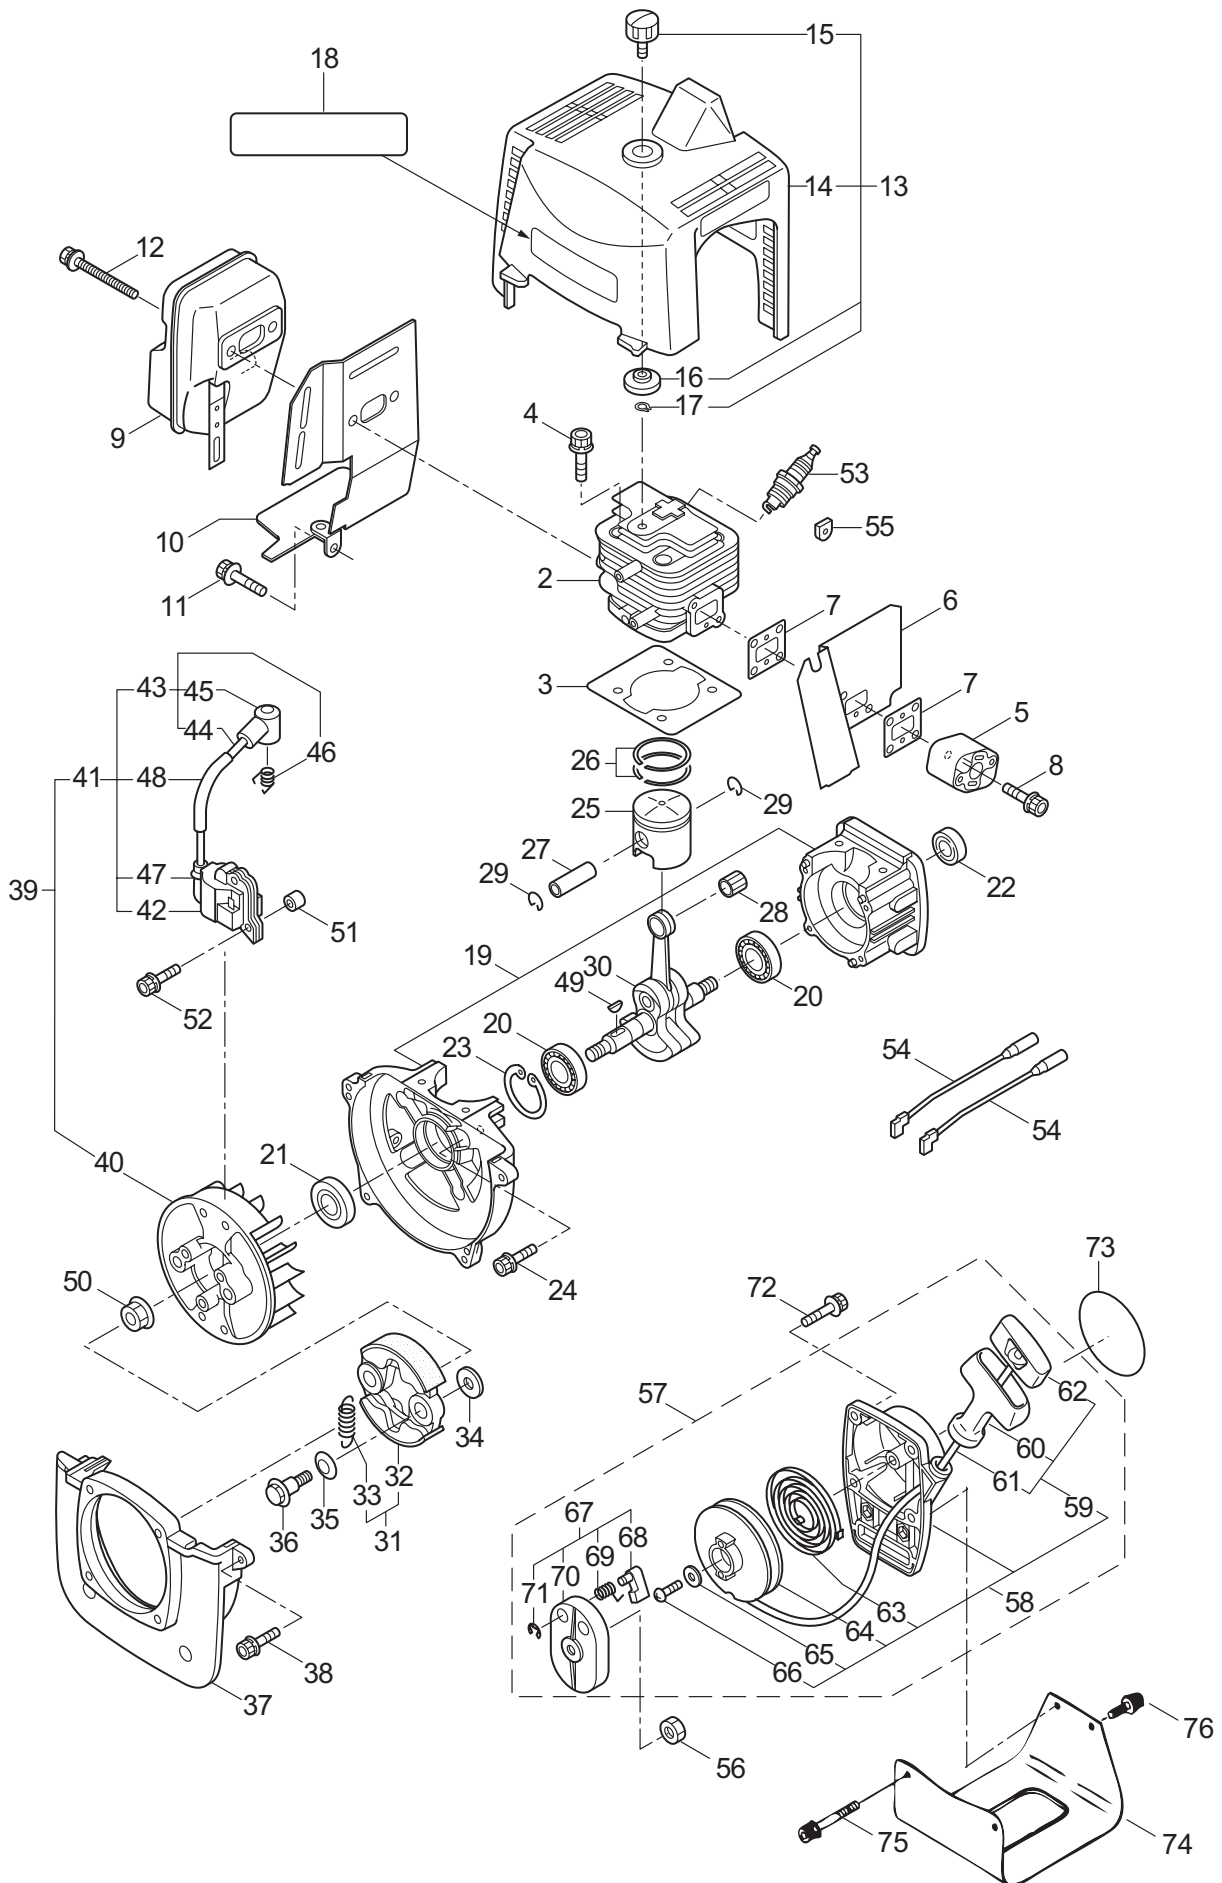

3. BC500H ENGINE

Ref. No.	Part No.	Part Name	Q'ty	Remarks
3-1	850252	Engine	1	AE500/12
3-2	264017	Cylinder	1	New gasket required
3-3	262546	Gasket	1	
3-4	261246	Cap Screw	4	M5x25
3-5	262548	Insulator	1	New gasket required
3-6	264064	Air Duct	1	
3-7	262790	Gasket	2	
3-8	265924	Cap Screw	2	M5x25
3-9	269080	Muffler	1	
3-10	262617	Gasket	1	
3-11	261607	Cap Screw	1	M5x16
3-12	262687	Cap Screw	2	M6x65
3-13	265342	Top Cover Ass'y	1	Incl.14-17
3-14	265343	TopCover	1	New label required
3-15	262556	Knob	1	
3-16	262689	Spacer	1	
3-17	262690	Snap Ring	1	#6
3-18	262714	Label	1	MARUYAMA
3-19	262558	Crankcase	1	
3-20	262658	Bearing	2	#6202C3
3-21	262660	Oil Seal	1	TC15357
3-22	262565	Oil Seal	1	ISCD15257
3-23	012380	Snap Ring	1	#35
3-24	261999	Cap Screw	4	M5x40
3-25	264003	Piston	1	
3-26	264005	Piston Ring	2	(2)Required
3-27	262749	Piston Pin	1	
3-28	262659	Bearing,Needle	1	KTV111414EG01B2
3-29	262479	Clip,Piston Pin	2	
3-30	280534	Crankshaft/Conn.Rod Ass'y	1	
3-31	262577	Clutch Ass'y	1	Incl.32,33
3-32	282624	Clutch Shoe	2	(2)required
3-33	263615	Spring,Clutch	1	
3-34	262683	Washer	2	8x22xt1.2
3-35	262682	Wave Washer	2	
3-36	282321	Cap Screw	2	M8x1.25
3-37	281345	FanCover	1	
3-38	261250	Cap Screw	2	M5x20
3-39	267576	Magneto Ass'y	1	Incl.40-48
3-40	264673	Rotor/Fan	1	
3-41	267579	Ignition Coil Ass'y	1	Incl.42-48
3-42	267572	Coil	1	
3-43	267584	Spark Plug Wire Ass'y	1	Incl.44-46
3-44	267585	Spark Plug Wire	1	
3-45	261074	Plug Boot	1