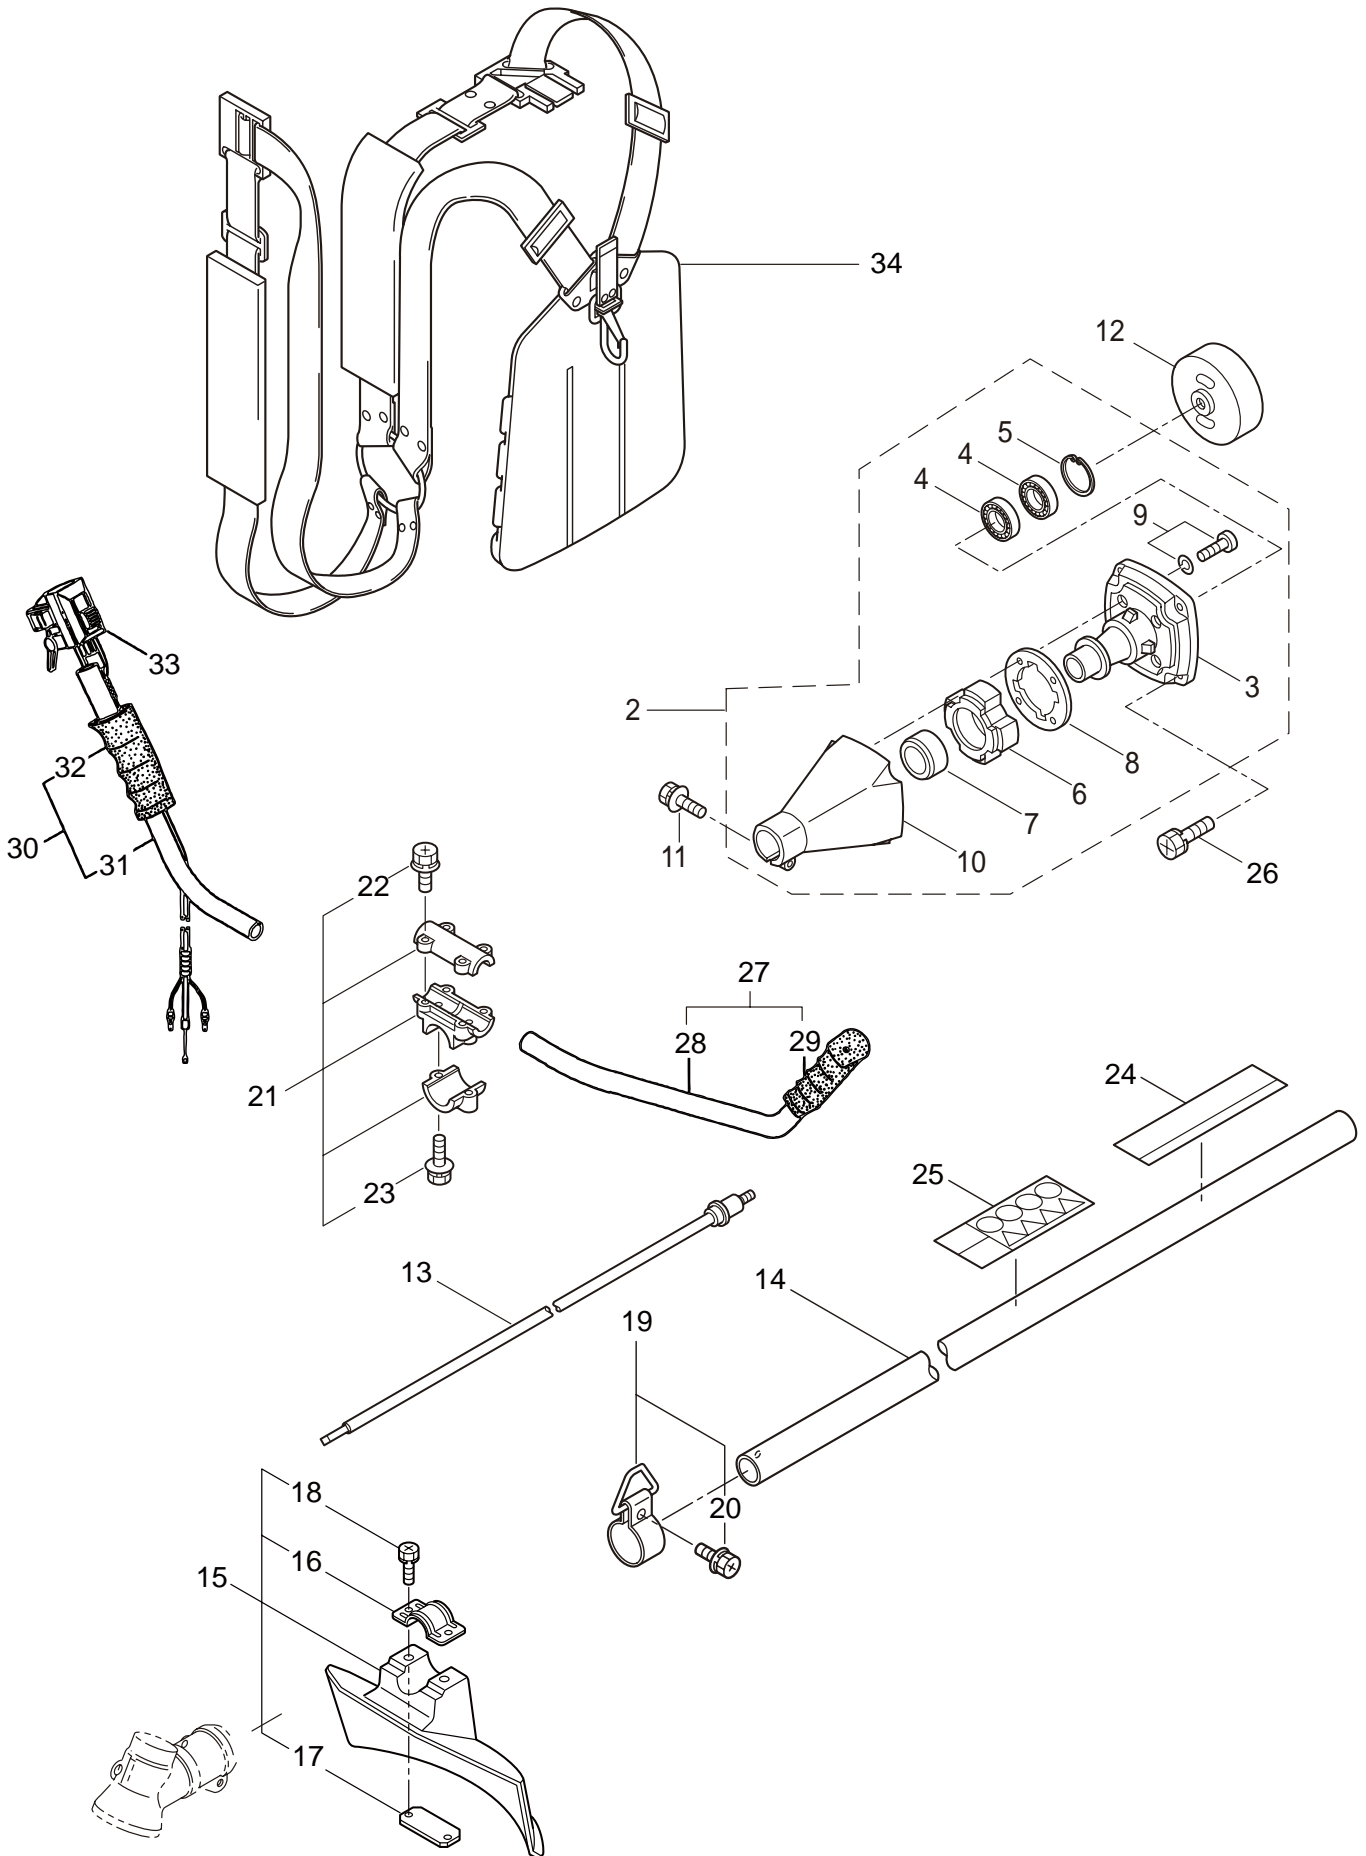

PARTS LIST

BC500H

MIC

CONTENTS

1. MAIN BODY	1 ~ 2
2. GEARCASE	3 ~ 4
3. ENGINE	5 ~ 8
4. CARBURETOR, FUEL TANK	9 ~ 12

2007. 12.

MARUYAMA

P/N 522516

1. BC500H
MAIN BODY

Ref. No.	Part No.	Part Name	Q'ty	Remarks
1-1	363083	BC500H	1	
1-2	228329	Clutch Case Ass'y	1	Incl.3-10
1-3	227729	Bearing Case	1	
1-4	140474	Bearing	2	#6202ZZ
1-5	012380	Snap Ring	1	#35
1-6	217045	Buffer (A)	1	
1-7	217046	Buffer (B)	1	
1-8	217047	Washer	1	
1-9	092033	Screw	4	M5x15
1-10	227728	Driveshaft Tube Adapter	1	
1-11	092556	Bolt	1	M6x30
1-12	211203	Clutch Drum	1	
1-13	217897	Driveshaft Ass'y	1	
1-14	217900	Driveshaft Tube	1	
1-15	219873	Safety Cover Ass'y	1	Incl.16-18
1-16	219874	Bracket	1	
1-17	210313	Threaded Bracket	1	
1-18	092555	Bolt	2	M6x30
1-19	217850	Hanging Bracket Ass'y	1	Incl.20
1-20	092548	Bolt	1	M5x15
1-21	217638	Bracket Ass'y	1	Incl.22,23
1-22	092554	Bolt	4	M6x25
1-23	092556	Bolt	2	M6x30
1-24	219185	Label	1	BC500H
1-25	213750	Label	1	Caution
1-26	092552	Bolt	4	M6x20
1-27	219156	Handle Ass'y-Left	1	Incl.28,29
1-28	219157	Handle	1	
1-29	217904	Handle Grip	1	
1-30	219159	Handle Ass'y-Right	1	Incl.31,32
1-31	219160	Handle	1	
1-32	217907	Handle Grip	1	
1-33	222152	Throttle Trigger	1	
1-34	219612	Hanging Strap Ass'y	1	