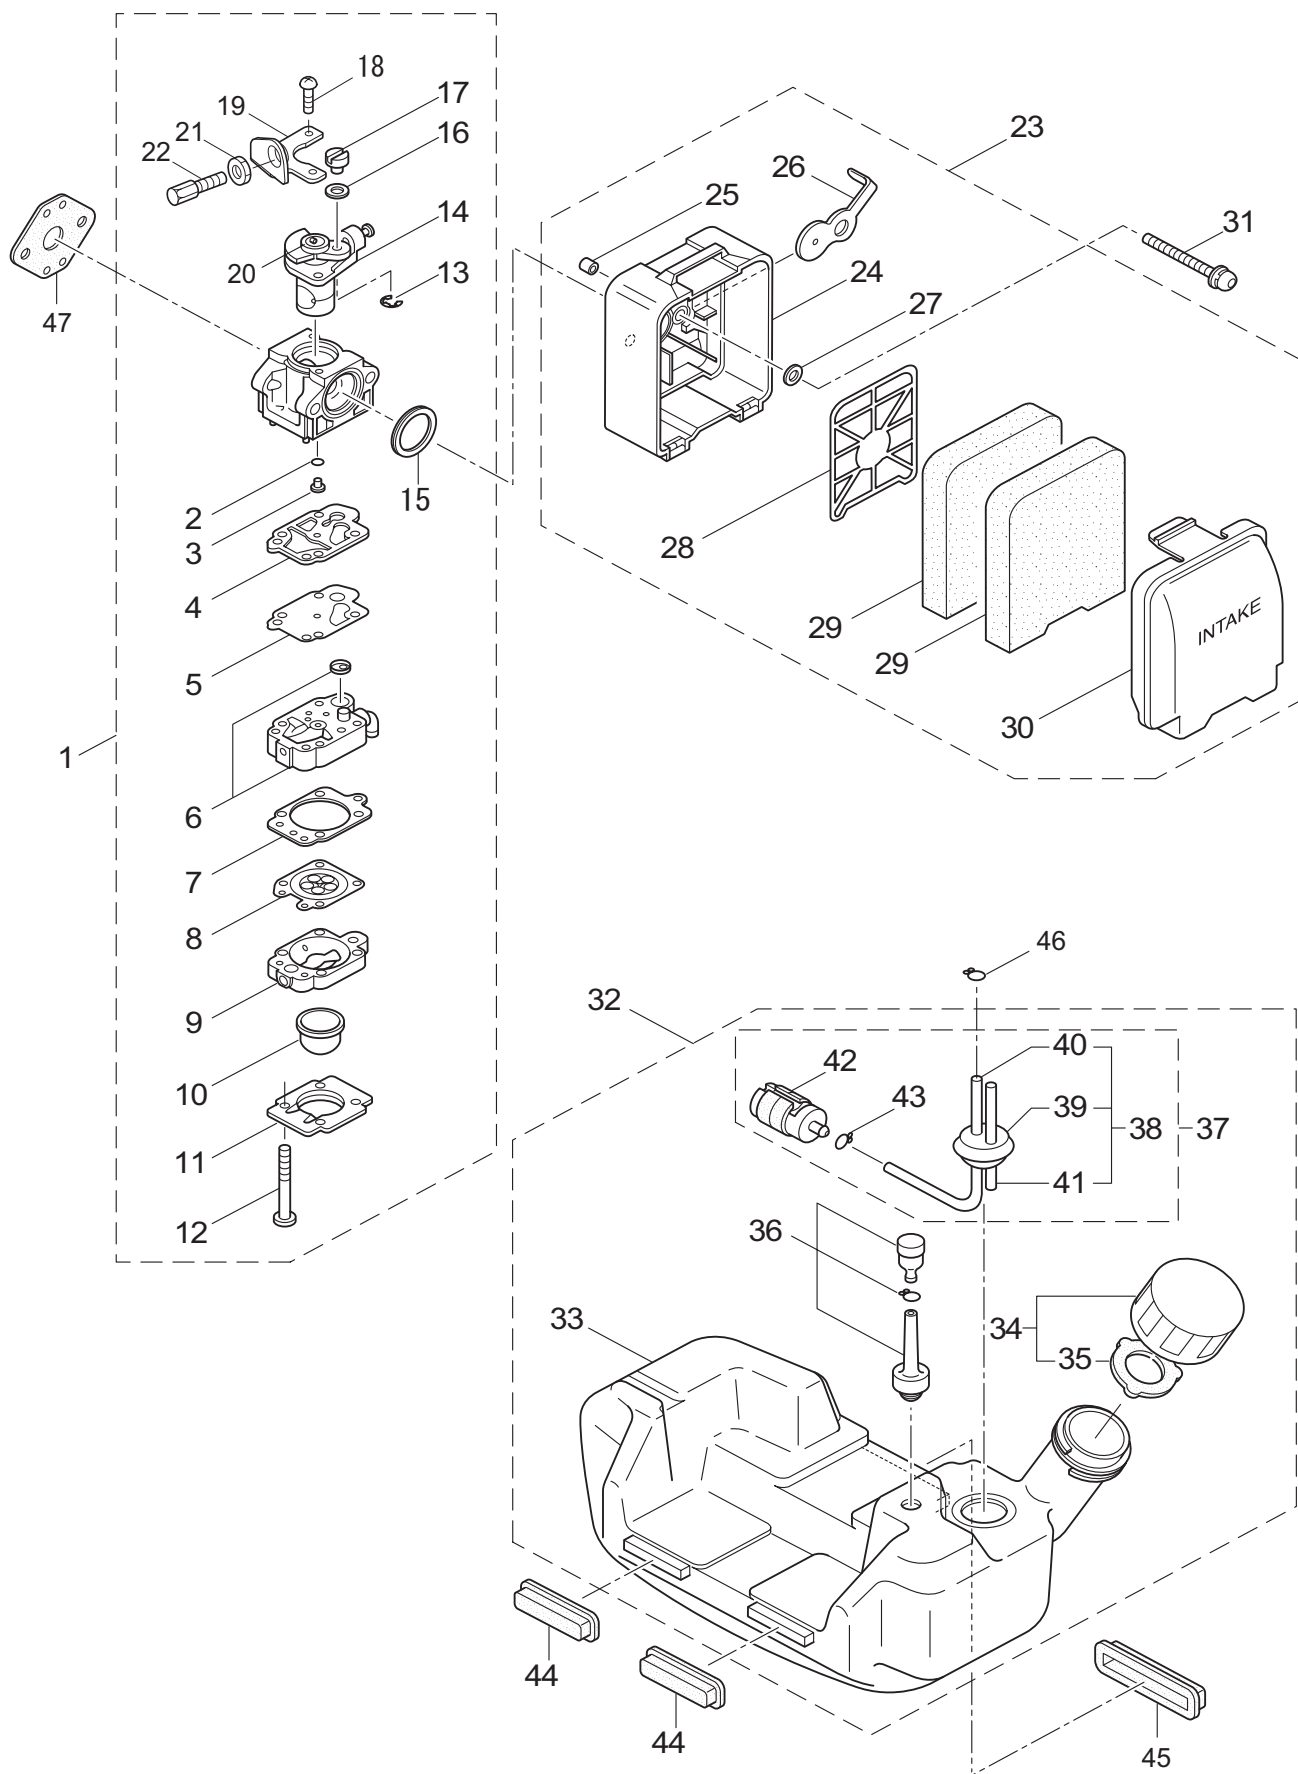

4. BC500H
CARBURETOR, FUELTANK

Ref. No.	Part No.	Part Name	Q'ty	Remarks
4-46	261117	Clip	1	
4-47	262587	Gasket	1