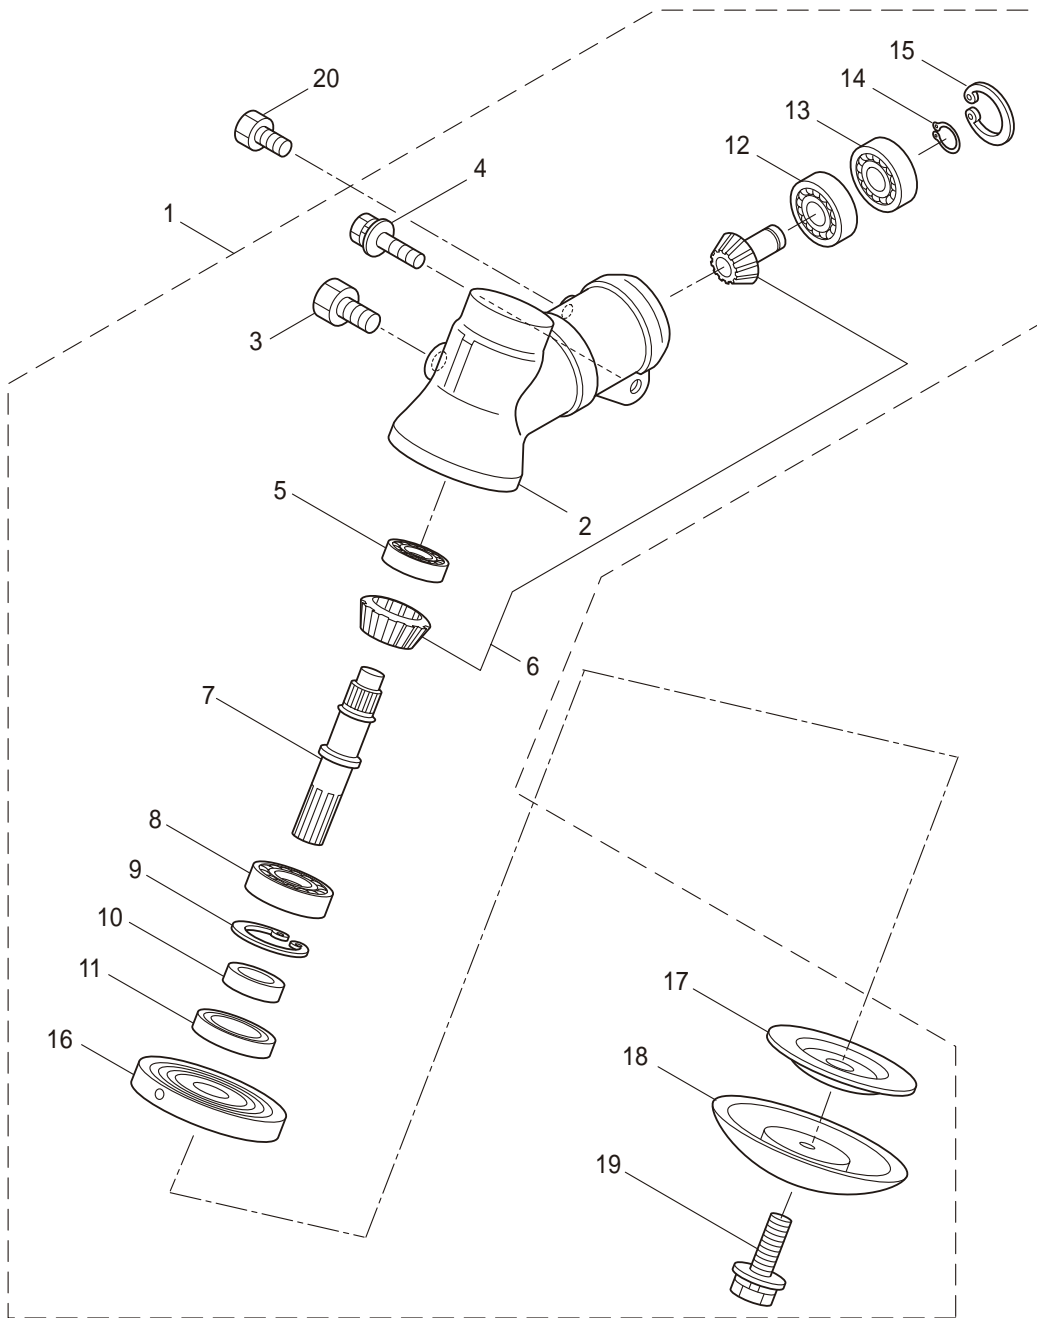

2. BC500H GEARCASE

Ref. No.	Part No.	Part Name	Q'ty	Remarks
2-1	226721	Gearcase Ass'y	1	Incl.2-19
2-2	219646	Gearcase	1	
2-3	089884	Bolt	1	M8x10
2-4	092556	Bolt	1	M6x30
2-5	210560	Bearing	1	#609
2-6	227102	Gear Set	1	
2-7	217057	Blade Shaft	1	
2-8	022009	Bearing	1	#6002
2-9	016732	Snap Ring	1	#32
2-10	212394	Collar	1	15x22x8L
2-11	211818	Oil Seal	1	D22 32 6
2-12	014490	Bearing	1	#6000
2-13	106933	Bearing	1	#6000Z
2-14	014210	Snap Ring	1	#10
2-15	054676	Snap Ring	1	#26
2-16	217060	Boss Adapter	1	
2-17	217061	Clamping Washer	1	
2-18	210308	Stabilizer	1	
2-19	226722	Bolt	1	M8x22,Counterclockwise
2-20	089747	Bolt	1	M6x12
2-21	210418	Box Spanner	1	13x19x(+)
2-22	022865	Double-endedWrench	1	8x10
2-23	210181	LeverHandle	1	3.5x170L
2-24	211337	Grease Tube	1	
2-25	219914	Instruction Manual	1	
2-26	214022	Band	2	
2-27	022540	Fuel Blending Bottle	1