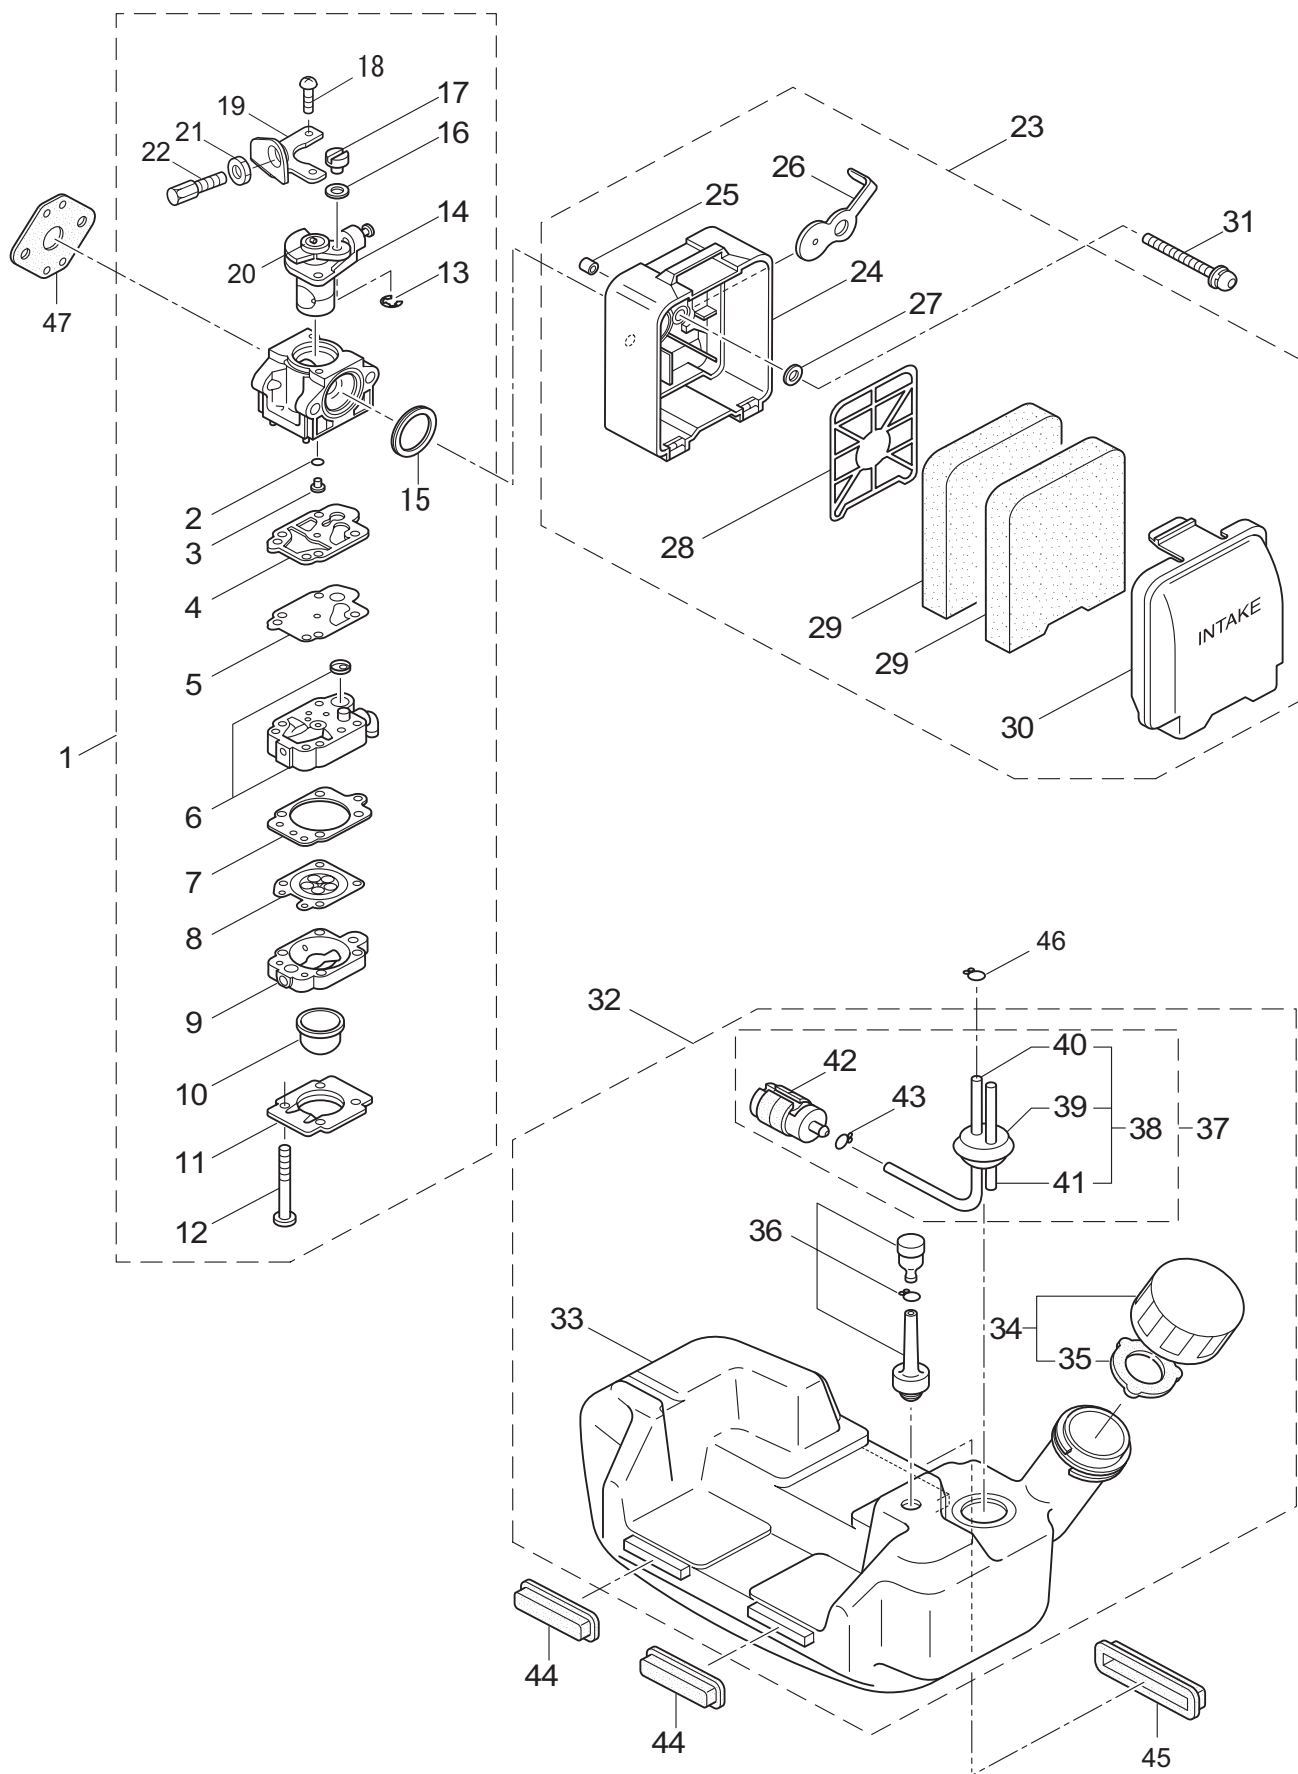

4. BC500H
CARBURETOR, FUELTANK

Ref. No.	Part No.	Part Name	Q'ty	Remarks
4-1	268977	Carburetor Ass'y	1	Incl.2-22
4-2	261871	O-Ring	1	
4-3	263247	Main Jet	1	#50
4-4	262995	Gasket	1	
4-5	262994	Diaphragm,Fuel Pump	1	
4-6	263739	Pump Body	1	
4-7	262993	Gasket	1	
4-8	261873	Diaphragm,Metering	1	
4-9	262991	Purge Body	1	
4-10	261874	Primer Bulb	1	
4-11	262992	Cover Plate	1	
4-12	262996	Screw	4	
4-13	261876	E-Ring	1	
4-14	264676	Throttle Valve	1	
4-15	261657	Packing	1	
4-16	264678	Washer	1	
4-17	261658	Swivel	1	
4-18	261875	Screw	2	
4-19	264677	Bracket	1	
4-20	261652	Plug	1	
4-21	261878	Nut	1	
4-22	263994	Adapter	1	
4-23	263520	Air Filter Ass'y	1	Incl.24-30
4-24	263723	Housing	1	
4-25	263715	Sleeve	2	
4-26	263007	Choke Valve	1	
4-27	263000	Washer	1	
4-28	263717	Screen	1	
4-29	263714	Foam Element	2	
4-30	263713	Air Filter Cover	1	
4-31	261814	Cap Screw	2	M5x50
4-32	263859	Fuel Tank Ass'y	1	Incl.33-43
4-33	262594	Fuel Tank	1	
4-34	261584	Fuel Tank Cap Ass'y	1	Incl.35
4-35	261105	Gasket	1	
4-36	261696	Breather Ass'y	1	
4-37	262645	Fuel Pipe Pick-up Ass'y	1	Incl.38-43
4-38	262646	Fuel Pipe Ass'y	1	Incl.39-41
4-39	261115	Grommet	1	
4-40	262649	Fuel Pipe	1	
4-41	263038	Return Pipe	1	3x6x85L
4-42	267328	Fuel Filter Ass'y	1	
4-43	261117	Clip	1	
4-44	261119	Pad	2	
4-45	262697	Pad	1