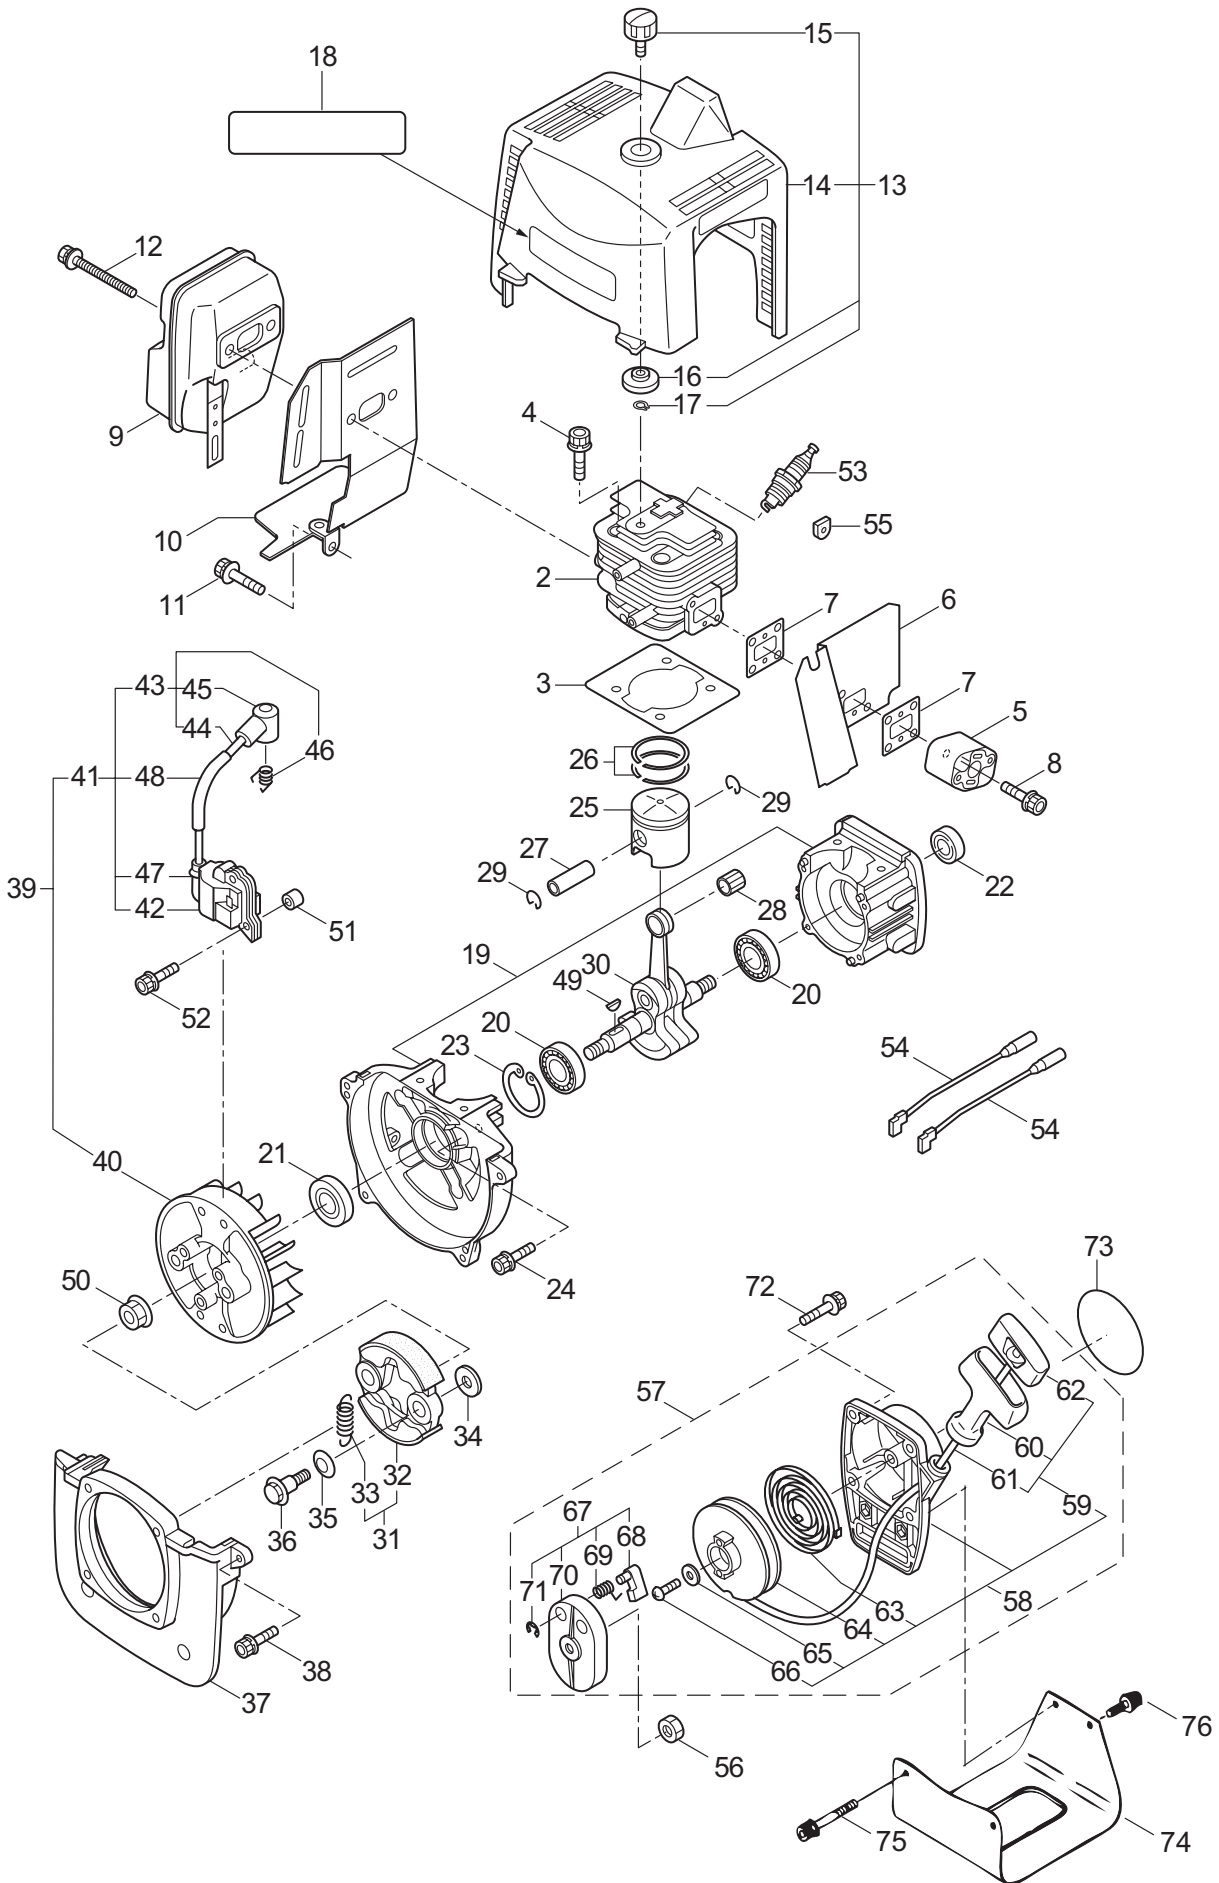

3. BC500H
ENGINE

Ref. No.	Part No.	Part Name	Q'ty	Remarks
3-46	261075	Connector	1	
3-47	261072	Cap	1	
3-48	269421	Insulator	1	
3-49	261076	Woodruff Key	1	3x10
3-50	262731	Nut,Rotor	1	M10
3-51	280381	Spacer	2	
3-52	261256	Cap Screw	2	M4x25
3-53	261200	Spark Plug	1	NGK BPM6Y
3-54	267519	Wire, Lead	2	
3-55	261202	Grommet	1	
3-56	081040	Nut	1	M8
3-57	263525	Recoil Starter Ass'y	1	Incl.58-71
3-58	263526	Recoil Ass'y	1	Incl.59-66
3-59	262631	Rope Ass'y	1	Incl.60-62
3-60	262633	Starter Grip	1	
3-61	262632	Starter Rope	1	
3-62	262981	Cap	1	
3-63	262627	Spiral Spring	1	
3-64	262626	Pulley	1	
3-65	262982	Washer	1	
3-66	262629	Screw	1	
3-67	262634	Starter Pawl Ass'y	1	Incl.68-71
3-68	262636	Pawl	1	
3-69	262637	Return Spring	1	
3-70	262635	Pawl Case	1	
3-71	262638	E-Ring	1	
3-72	261257	Cap Screw	4	M4x16
3-73	280778	Label	1	MARUYAMA AE500
3-74	263281	Stand	1	
3-75	268270	Cap Screw	2	M5x40
3-76	261607	Cap Screw	2	M5x16