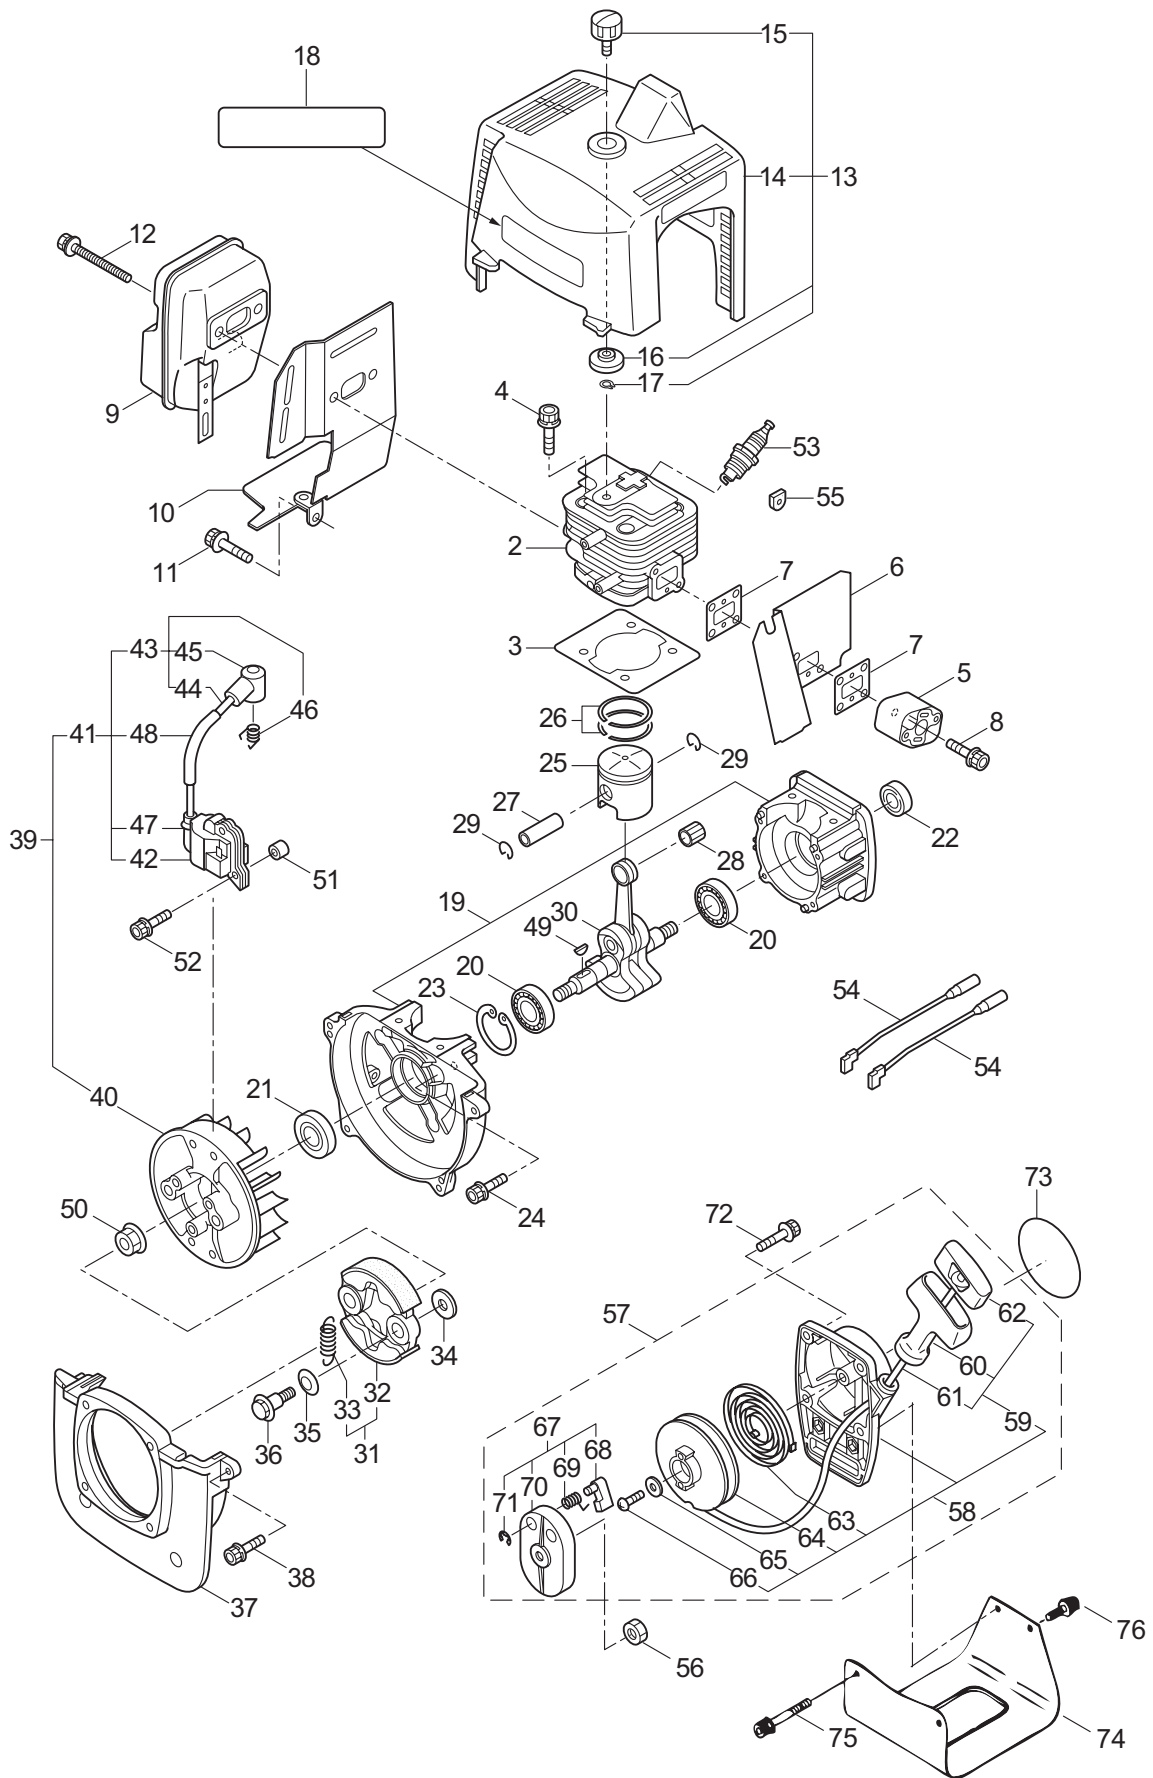

3. BC420H ENGINE

Ref. No.	Part No.	Part Name	Q'ty	Remarks
3-1	858474	Engine	1	AE420TH/01
3-2	262544	Cylinder	1	New gasket required
3-3	262546	Gasket	1	
3-4	261246	Cap Screw	4	M5x25
3-5	262548	Insulator	1	New gasket required
3-6	262550	Air Duct	1	
3-7	262790	Gasket	2	
3-8	265924	Cap Screw	2	M5x25
3-9	269080	Muffler	1	
3-10	262617	Gasket	1	
3-11	261607	Cap Screw	1	M5x16
3-12	262687	Cap Screw	2	M6x65
3-13	265342	Top Cover Ass'y	1	Incl.14-17
3-14	265343	Top Cover	1	New label required
3-15	262556	Knob	1	
3-16	262689	Spacer	1	
3-17	262690	Snap Ring	1	#6
3-18	287057	Label	1	
3-19	262558	Crankcase	1	
3-20	262658	Bearing	2	#6202C3
3-21	262660	Oil Seal	1	TC15357
3-22	262565	Oil Seal	1	ISCD15257
3-23	012380	Snap Ring	1	#35
3-24	261999	Cap Screw	4	M5x40
3-25	265227	Piston	1	
3-26	262476	Piston Ring	2	(2)Required
3-27	262749	Piston Pin	1	
3-28	262659	Bearing,Needle	1	KTV111414EG01B2
3-29	262479	Clip,Piston Pin	2	
3-30	280534	Crankshaft/Conn.Rod Ass'y	1	
3-31	262577	Clutch Ass'y	1	Incl.32,33
3-32	282624	Clutch Shoe	2	(2)required
3-33	263615	Spring,Clutch	1	
3-34	262683	Washer	2	8x22xt1.2
3-35	262682	Wave Washer	2	
3-36	282321	Cap Screw	2	M8x1.25
3-37	281345	Fan Cover	1	
3-38	261250	Cap Screw	2	M5x20
3-39	267576	Magneto Ass'y	1	Incl.40-48
3-40	264673	Rotor/Fan	1	
3-41	267579	Ignition Coil Ass'y	1	Incl.42-48
3-42	267572	Coil	1	
3-43	267584	Spark Plug Wire Ass'y	1	Incl.44-46
3-44	267585	Spark Plug Wire	1	
3-45	261074	Plug Boot	1