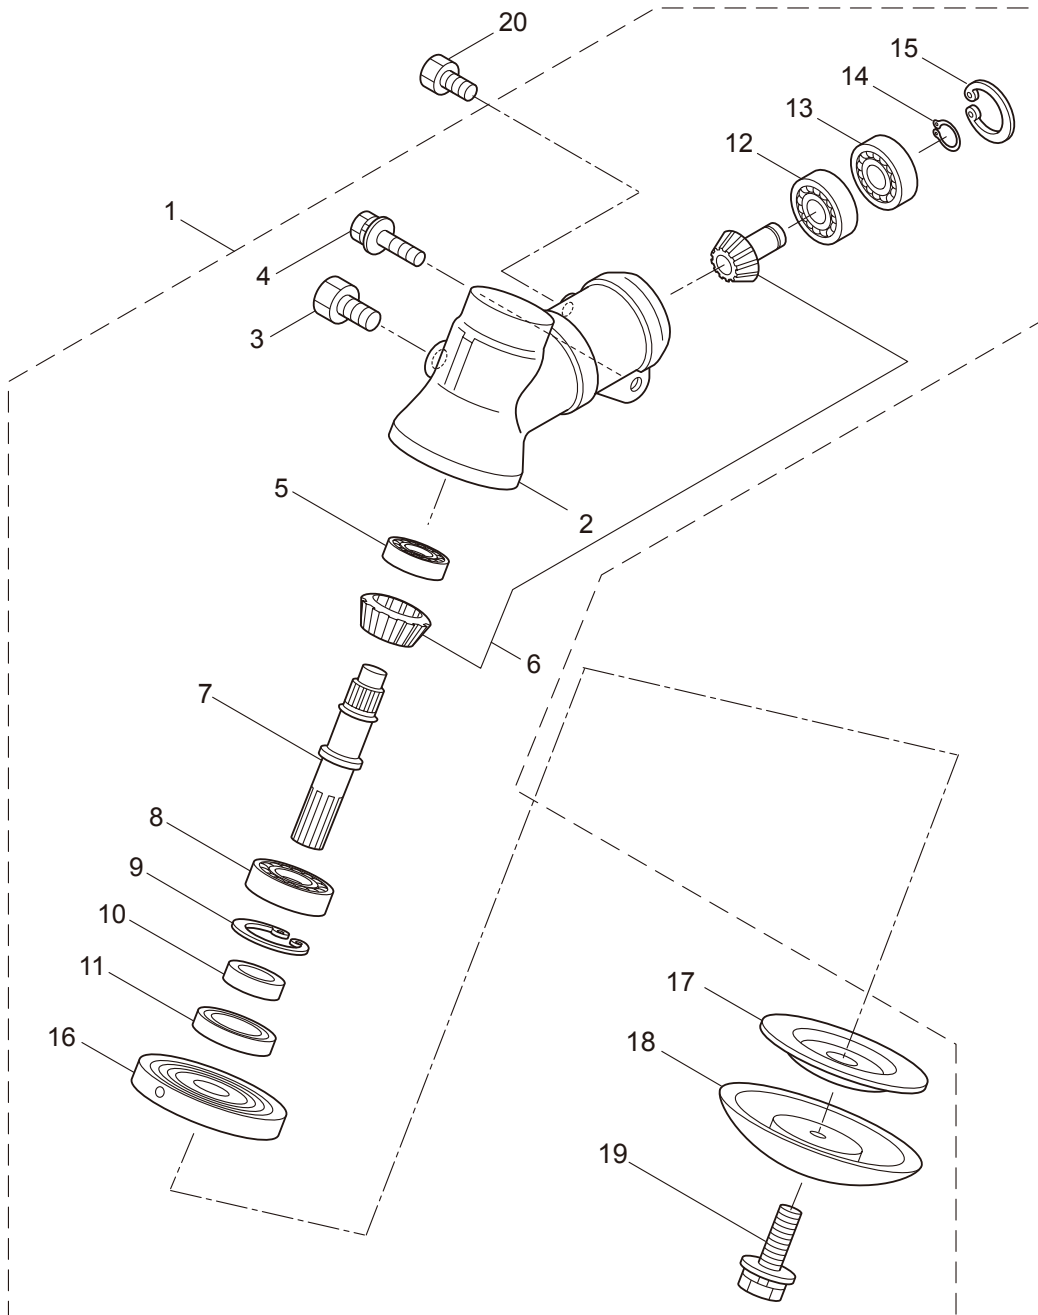

2. BC420H GEARCASE

Ref. No.	Part No.	Part Name	Q'ty	Remarks
2-1	230718	Gearcase Ass'y	1	Incl.2-19
2-2	219646	Gearcase	1	
2-3	089101	Bolt	1	M8x10
2-4	092556	Bolt	1	M6x30
2-5	210560	Bearing	1	#609
2-6	227102	Gear Set	1	
2-7	217057	Blade Shaft	1	
2-8	022009	Bearing	1	#6002
2-9	016732	Snap Ring	1	#32
2-10	212394	Collar	1	15x22x8L
2-11	211818	Oil Seal	1	D22 32 6
2-12	014490	Bearing	1	#6000
2-13	106933	Bearing	1	#6000Z
2-14	014210	Snap Ring	1	#10
2-15	054676	Snap Ring	1	#26
2-16	217060	Boss Adapter	1	
2-17	217061	Clamping Washer	1	
2-18	210308	Stabilizer	1	
2-19	226722	Bolt	1	M8x22,Counterclockwise
2-20	089747	Bolt	1	M6x12
2-21	210418	Box Spanner	1	13x19x(+)
2-22	022865	Double-ended Wrench	1	8x10
2-23	210181	Lever Handle	1	3.5x170L
2-24	211337	Grease Tube	1	
2-25	022540	Fuel Blending Bottle	1	
2-26	214022	Band	2	
2-27	219914	Instruction Manual	1