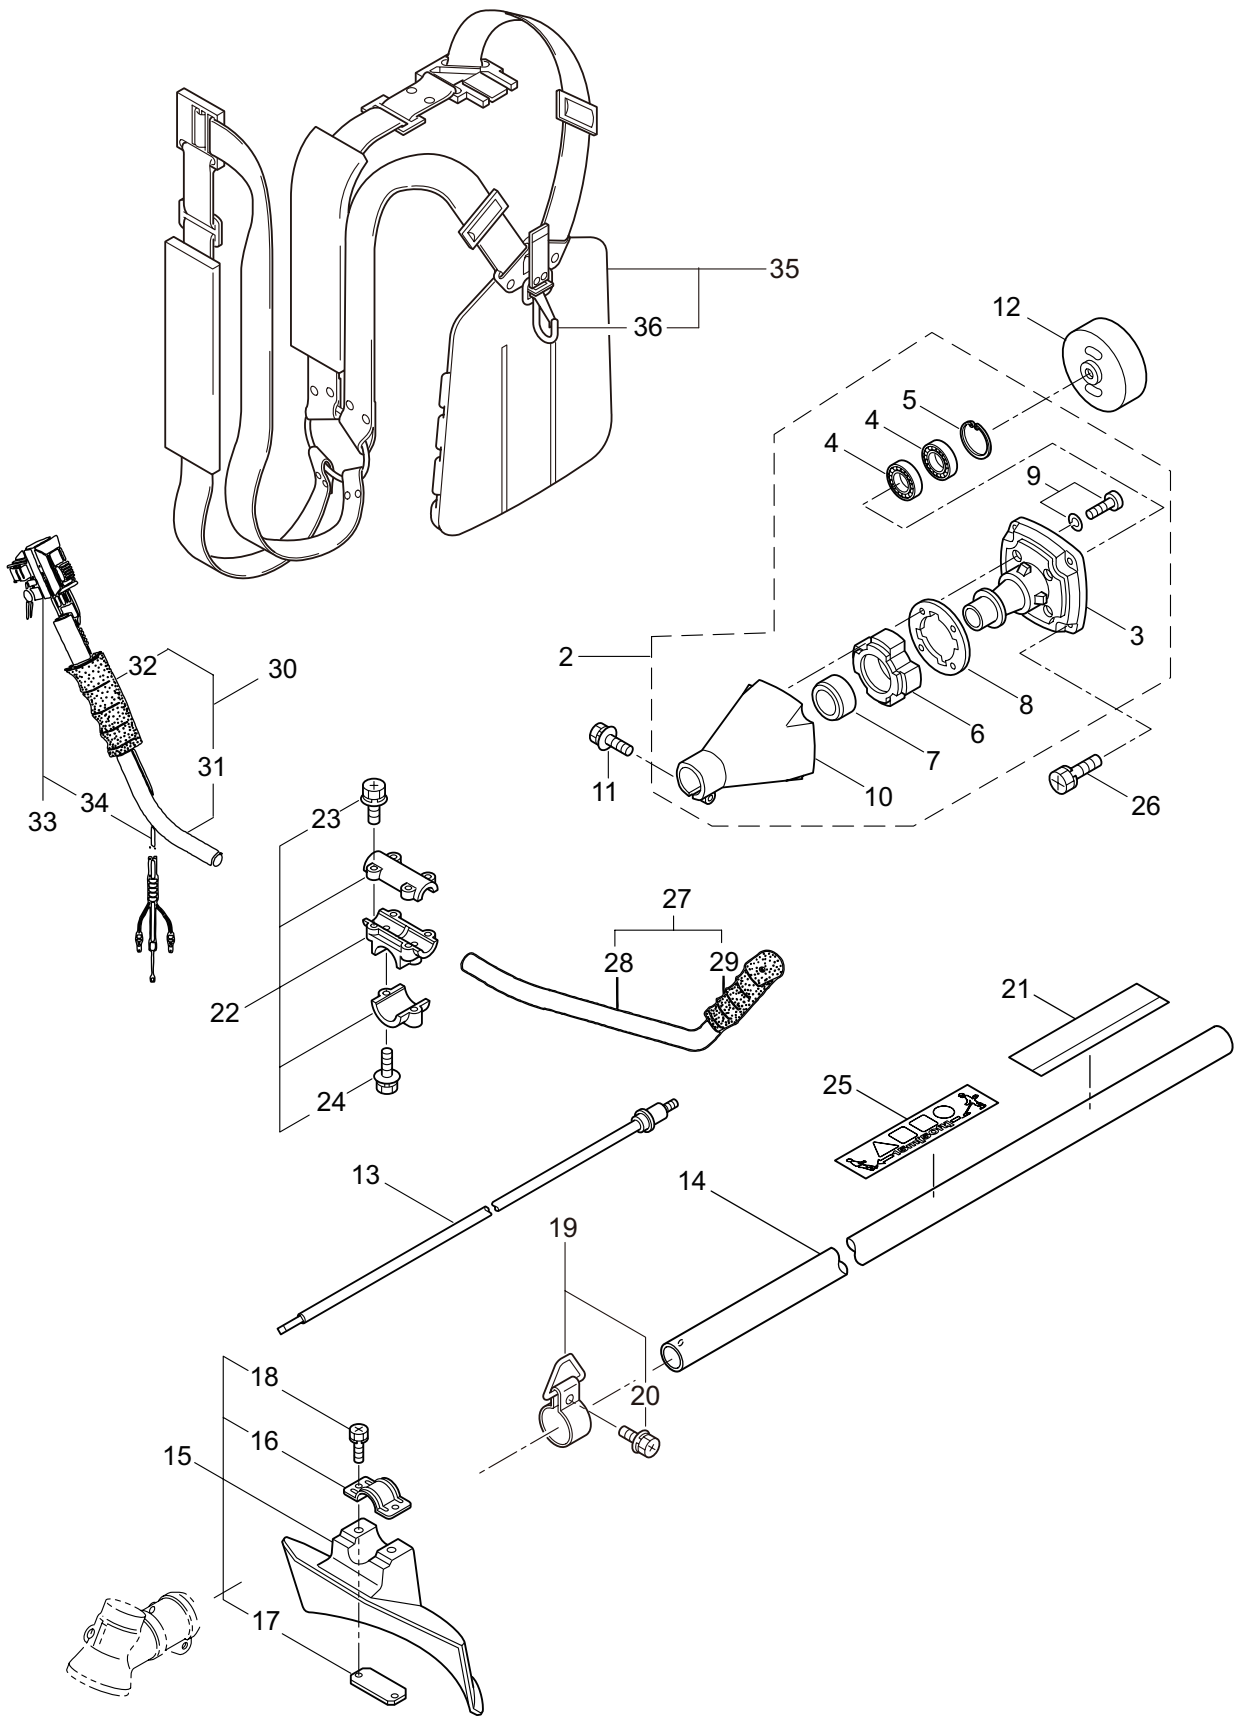

PARTS LIST

BC420H

CONTENTS

1. MAIN BODY	1 ~ 2
2. GEARCASE	3 ~ 4
3. ENGINE	5 ~ 8
4. CARBURETOR, FUEL TANK	9 ~ 10

2011. 07.

P/N 523243

1. BC420H
MAIN BODY

Ref. No.	Part No.	Part Name	Q'ty	Remarks
1-1	366001	BC420H	1	
1-2	228329	Clutch Case Ass'y	1	Incl.3-10
1-3	227729	Bearing Case	1	
1-4	140474	Bearing	2	#6202ZZ
1-5	012380	Snap Ring	1	#35
1-6	217045	Buffer (A)	1	
1-7	217046	Buffer (B)	1	
1-8	217047	Washer	1	
1-9	092033	Screw	4	M5x15
1-10	227728	Driveshaft Tube Adapter	1	
1-11	092556	Bolt	1	M6x30
1-12	211203	Clutch Drum	1	
1-13	217897	Driveshaft Ass'y	1	
1-14	217900	Driveshaft Tube	1	
1-15	219873	Safety Cover Ass'y	1	Incl.16-18
1-16	219874	Bracket	1	
1-17	210313	Threaded Bracket	1	
1-18	092555	Bolt	2	M6x30
1-19	217850	Hanging Bracket Ass'y	1	Incl.20
1-20	092548	Bolt	1	M5x15
1-21	231805	Label	1	BC420H
1-22	217638	Bracket Ass'y	1	Incl.23,24
1-23	092554	Bolt	4	M6x25
1-24	092556	Bolt	2	M6x30
1-25	213750	Label	1	Caution
1-26	092552	Bolt	4	M6x20
1-27	219156	Handle Ass'y-Left	1	Incl.28,29
1-28	219157	Handle	1	
1-29	217904	Handle Grip	1	
1-30	219159	Handle Ass'y-Right	1	Incl.31,32
1-31	219160	Handle	1	
1-32	217907	Handle Grip	1	
1-33	222152	Throttle Trigger	1	Incl.34
1-34	226573	Wire Ass'y	1	
1-35	219612	Hanging Strap Ass'y	1	Incl.36
1-36	231657	Hook	1	