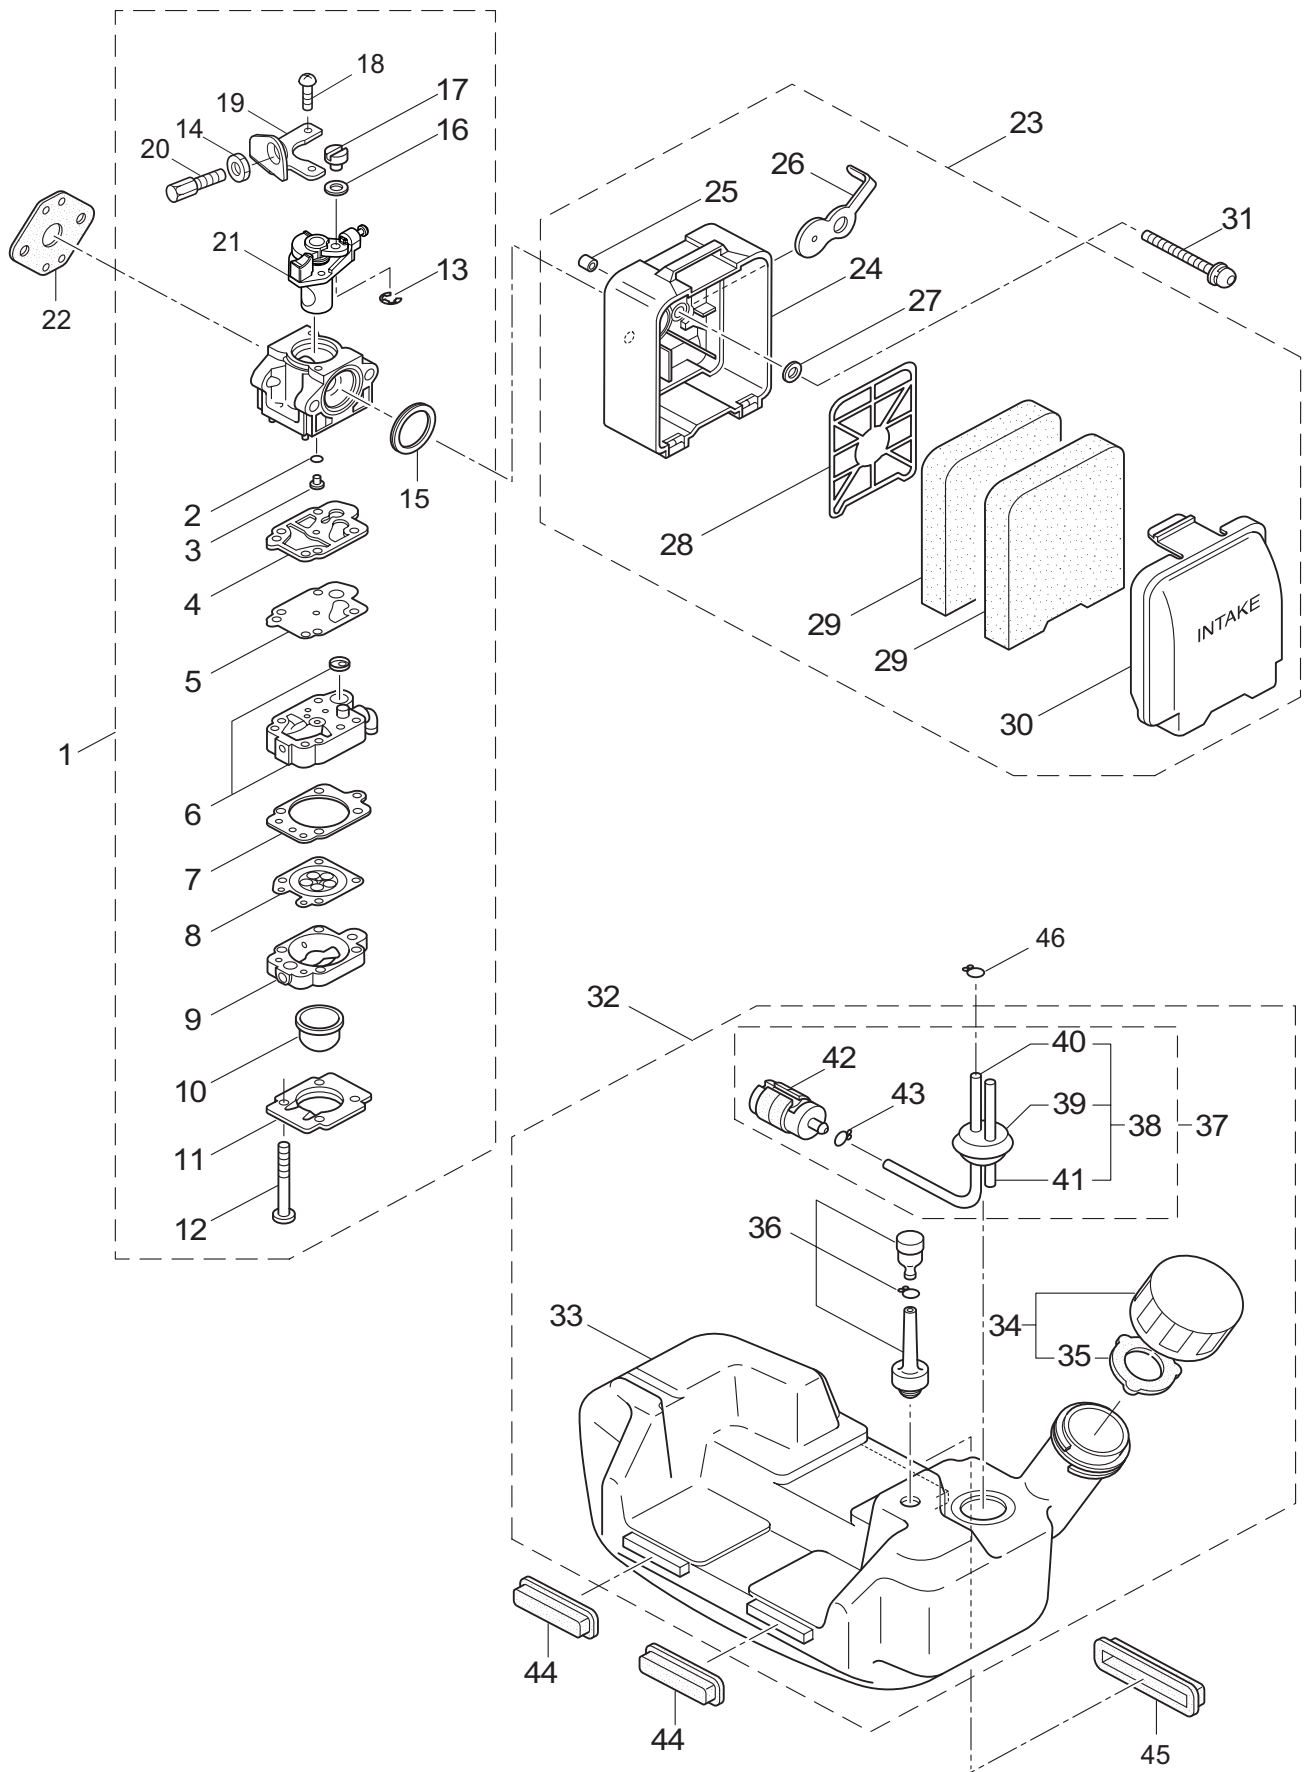

4. BC420H
CARBURETOR, FUEL TANK

Ref. No.	Part No.	Part Name	Q'ty	Remarks
4-1	280319	Carburetor Ass'y	1	Incl.2-21 New gasket required
4-2	261871	O-Ring	1	
4-3	263967	Main Jet	1	#48
4-4	282576	Gasket	1	
4-5	262994	Diaphragm,Fuel Pump	1	
4-6	263739	Pump Body	1	
4-7	262993	Gasket	1	
4-8	261873	Diaphragm,Metering	1	
4-9	262991	Purge Body	1	
4-10	261874	Primer Bulb	1	
4-11	262992	Cover Plate	1	
4-12	262996	Screw	4	
4-13	261876	E-Ring	1	
4-14	261878	Nut	1	
4-15	261657	Packing	1	
4-16	264678	Washer	1	
4-17	261658	Swivel	1	
4-18	261875	Screw	2	
4-19	264677	Bracket	1	
4-20	263994	Adapter	1	
4-21	264676	Throttle Valve	1	
4-22	262587	Gasket	1	
4-23	263520	Air Filter Ass'y	1	Incl.24-30
4-24	263723	Housing	1	
4-25	263715	Sleeve	2	
4-26	263007	Choke Valve	1	
4-27	263000	Washer	1	
4-28	263717	Screen	1	
4-29	263714	Foam Element	2	
4-30	263713	Air Filter Cover	1	
4-31	261814	Cap Screw	2	M5x50
4-32	263859	Fuel Tank Ass'y	1	Incl.33-43
4-33	262594	Fuel Tank	1	
4-34	261584	Fuel Tank Cap Ass'y	1	Incl.35
4-35	261105	Gasket	1	
4-36	261696	Breather Ass'y	1	
4-37	262645	Fuel Pipe Pick-up Ass'y	1	Incl.38-43
4-38	262646	Fuel Pipe Ass'y	1	Incl.39-41
4-39	261115	Grommet	1	
4-40	262649	Fuel Pipe	1	
4-41	263038	Return Pipe	1	3x6x85L
4-42	267328	Fuel Filter Ass'y	1	
4-43	261117	Clip	1	
4-44	261119	Pad	2	
4-45	262697	Pad	1	
4-46	261117	Clip	1