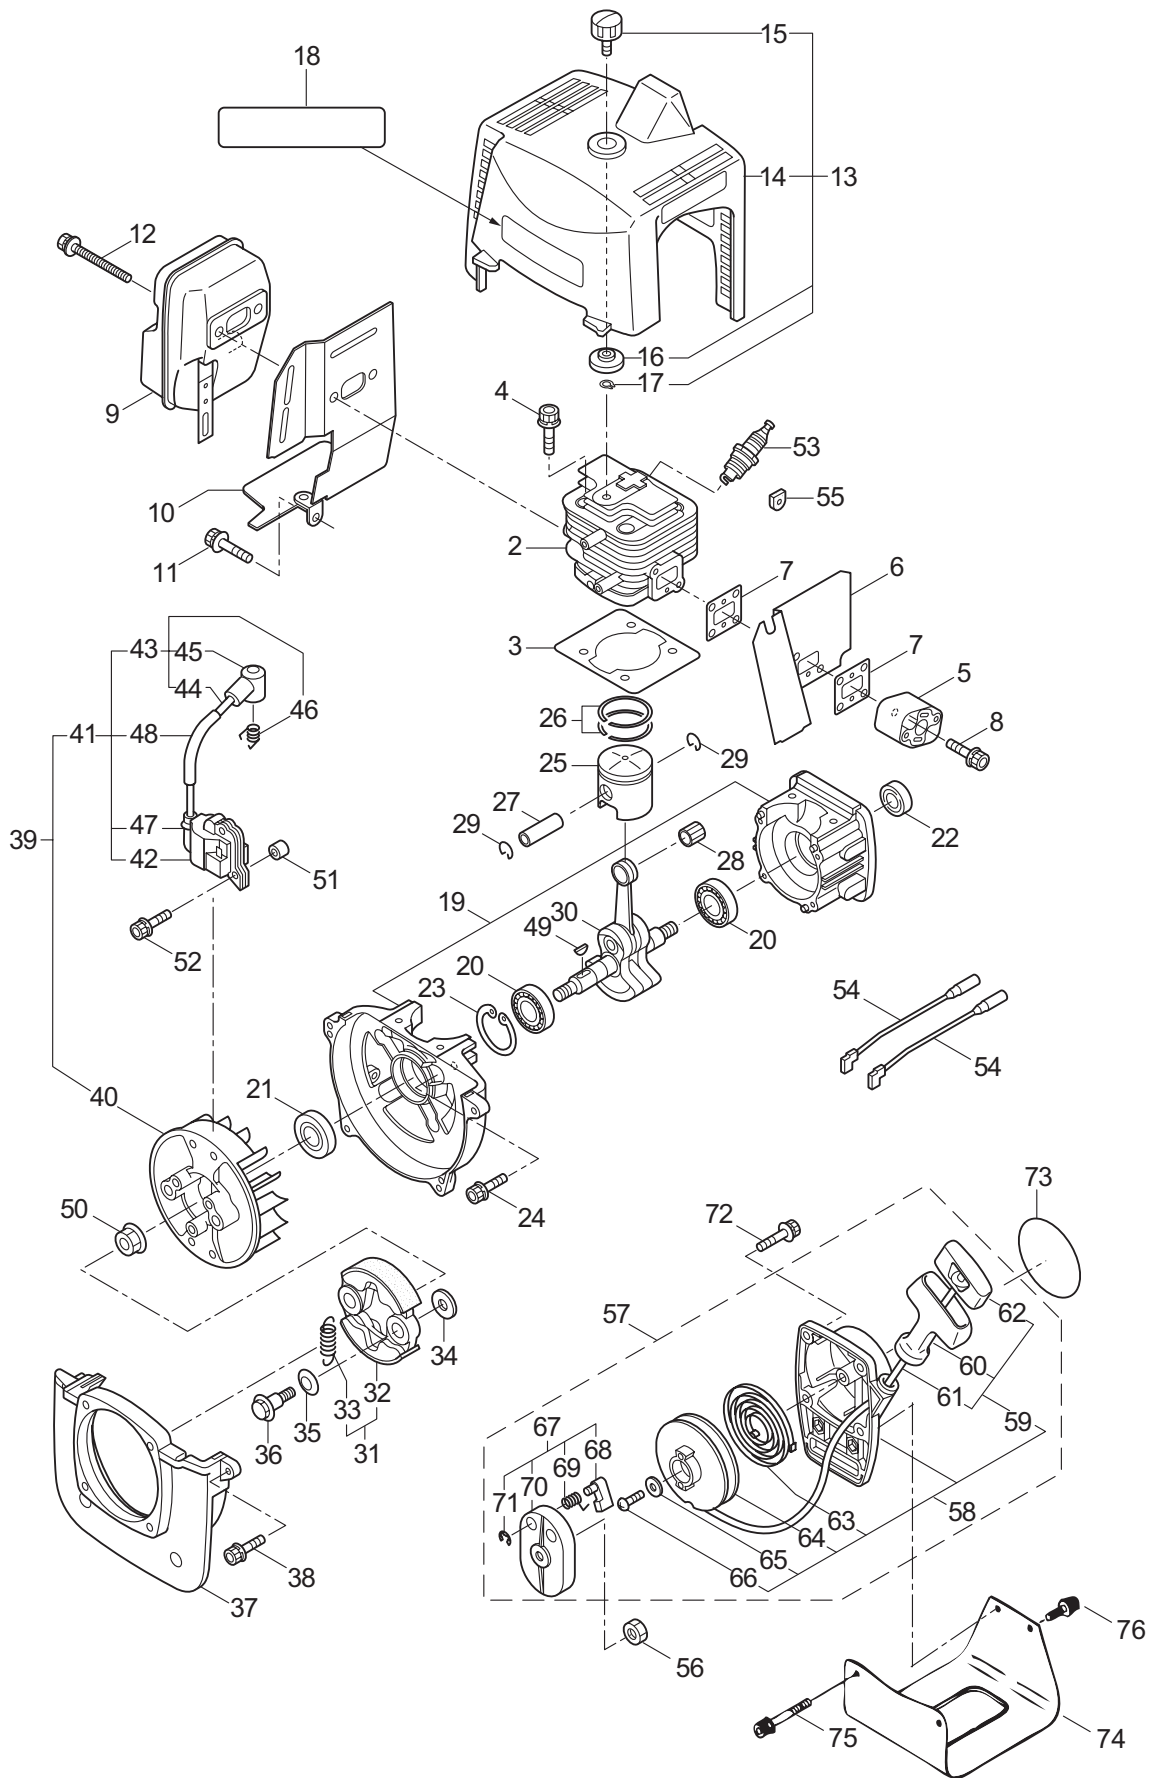

3. BC420H ENGINE

Ref. No.	Part No.	Part Name	Q'ty	Remarks
3-46	261075	Connector	1	
3-47	261072	Cap	1	
3-48	269421	Insulator	1	
3-49	261076	Woodruff Key	1	3x10
3-50	262731	Nut,Rotor	1	M10
3-51	280381	Spacer	2	
3-52	261256	Cap Screw	2	M4x25
3-53	261200	Spark Plug	1	NGK BPM6Y
3-54	267519	Wire, Lead	2	
3-55	261202	Grommet	1	
3-56	126990	Nut	1	M8
3-57	263525	Recoil Starter Ass'y	1	Incl.58-71
3-58	263526	Recoil Ass'y	1	Incl.59-66
3-59	262631	Rope Ass'y	1	Incl.60-62
3-60	262633	Starter Grip	1	
3-61	262632	Starter Rope	1	
3-62	262981	Cap	1	
3-63	262627	Spiral Spring	1	
3-64	262626	Pulley	1	
3-65	262982	Washer	1	
3-66	262629	Screw	1	
3-67	262634	Starter Pawl Ass'y	1	Incl.68-71
3-68	262636	Pawl	1	
3-69	262637	Return Spring	1	
3-70	262635	Pawl Case	1	
3-71	262638	E-Ring	1	
3-72	261257	Cap Screw	4	M4x16
3-73	287055	Label	1	AE420
3-74	263281	Stand	1	
3-75	268270	Cap Screw	2	M5x40
3-76	261607	Cap Screw	2	M5x16