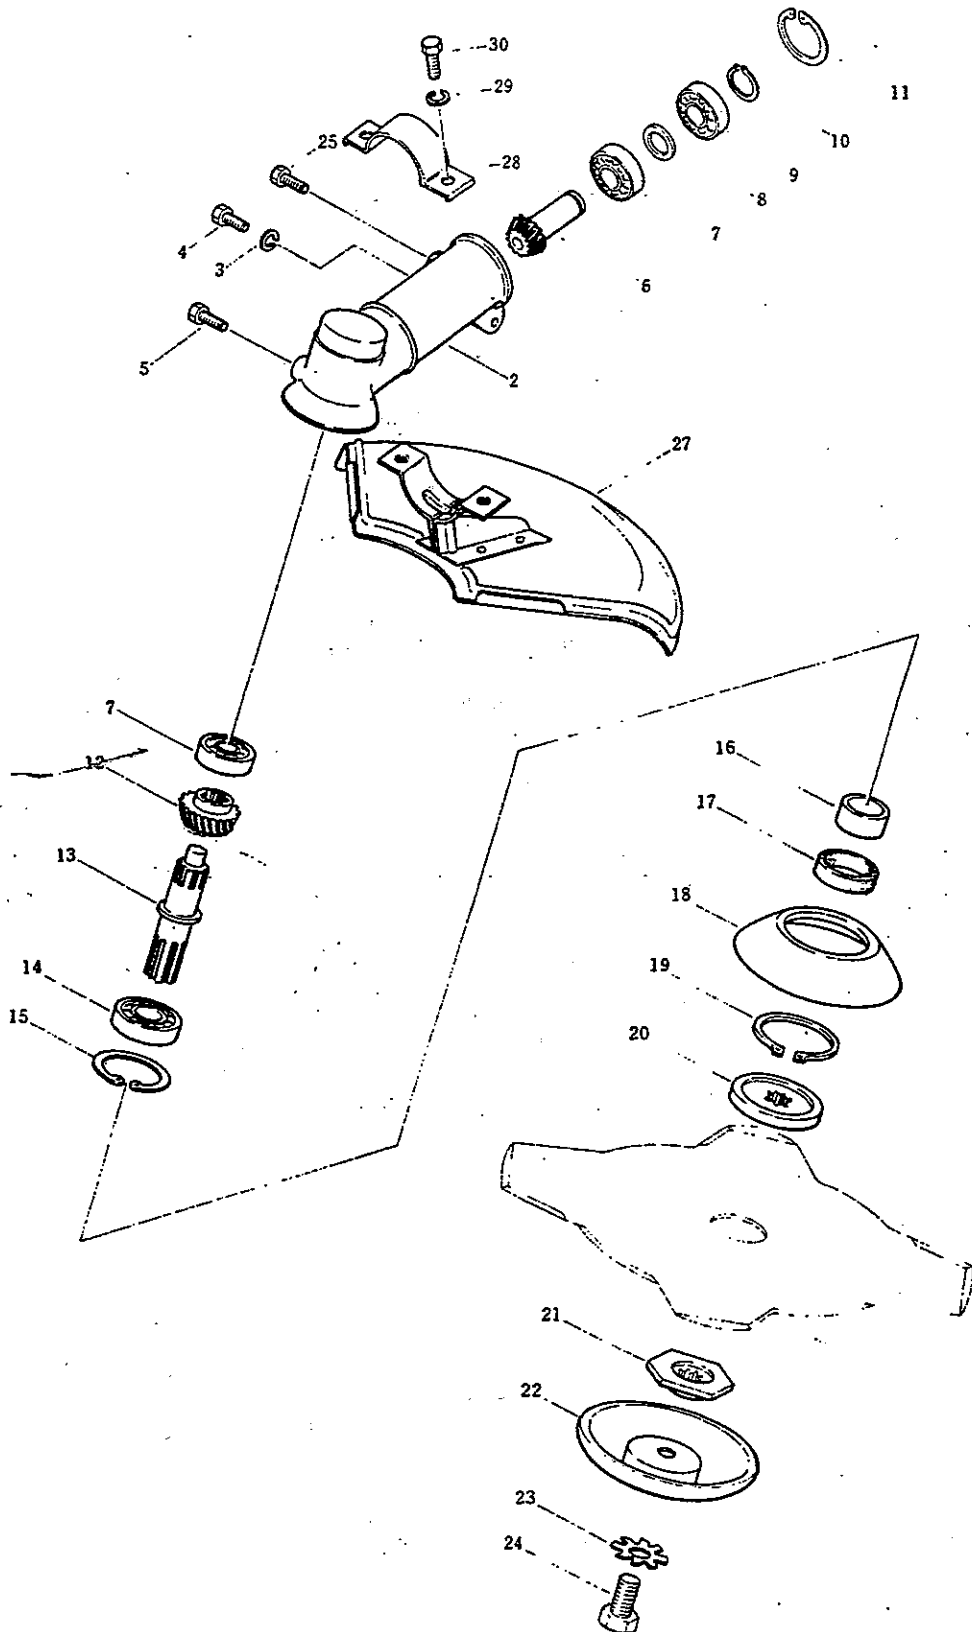

PARTS LIST

MODEL BC402

2. GEAR CASE

MARUYAMA U.S., INC.

Ref.No.	Parts No.	Parts Name	Q'ty	Ref.No.	Parts No.	Parts Name	Q'ty
2-1	210606	Gear case, ass'y	1				
2-2	904180	. Gear case	1				
2-3	012502	. Spring washer (M6)	1				
2-4	082102	. Bolt (M6X25)	1				
2-5	089101	. Bolt (M8X10)	1				
2-6	054734	. Pinion gear	1				
2-7	014490	. Bearing (#6000)	2				
2-8	054728	. Washer ($\phi 10.2 \times \phi 16 \times t1$)	1				
2-9	106933	. Bearing (#6000Z)	1				
2-10	014210	. Snap ring (#10)	1				
2-11	054676	. Snap ring (#26)	1				
2-12	054810	. Gear	1				
2-13	054809	. Blade axis	1				
2-14	022009	. Bearing (#6002)	1				
2-15	016732	. Snap ring (#32)	1				
2-16	054812	. Blade axis collar	1				
2-17	211818	. Oil seal (D22 32 6)	1				
2-18	054806	. Stabilizer	1				
2-19	055459	. Snap ring (#40)	1				
2-20	054813	. Boss (A)	1				
2-21	210307	. Boss (B)	1				
2-22	210308	. Stabilizer	1				
2-23	210309	. Toothed washer	1				
2-24	089432	. Bolt (M8X18, Counterclockwise)	1				
2-25	082094	Bolt (M6X10)	1				
2-26	210636	Safety cover, ass'y	1				
2-27	210637	. Safety cover	1				
2-28	210641	. Safety cover bracket (C)	1				
2-29	012502	. Spring washer (M6)	2				
2-30	089552	. Bolt (M6X20)	2