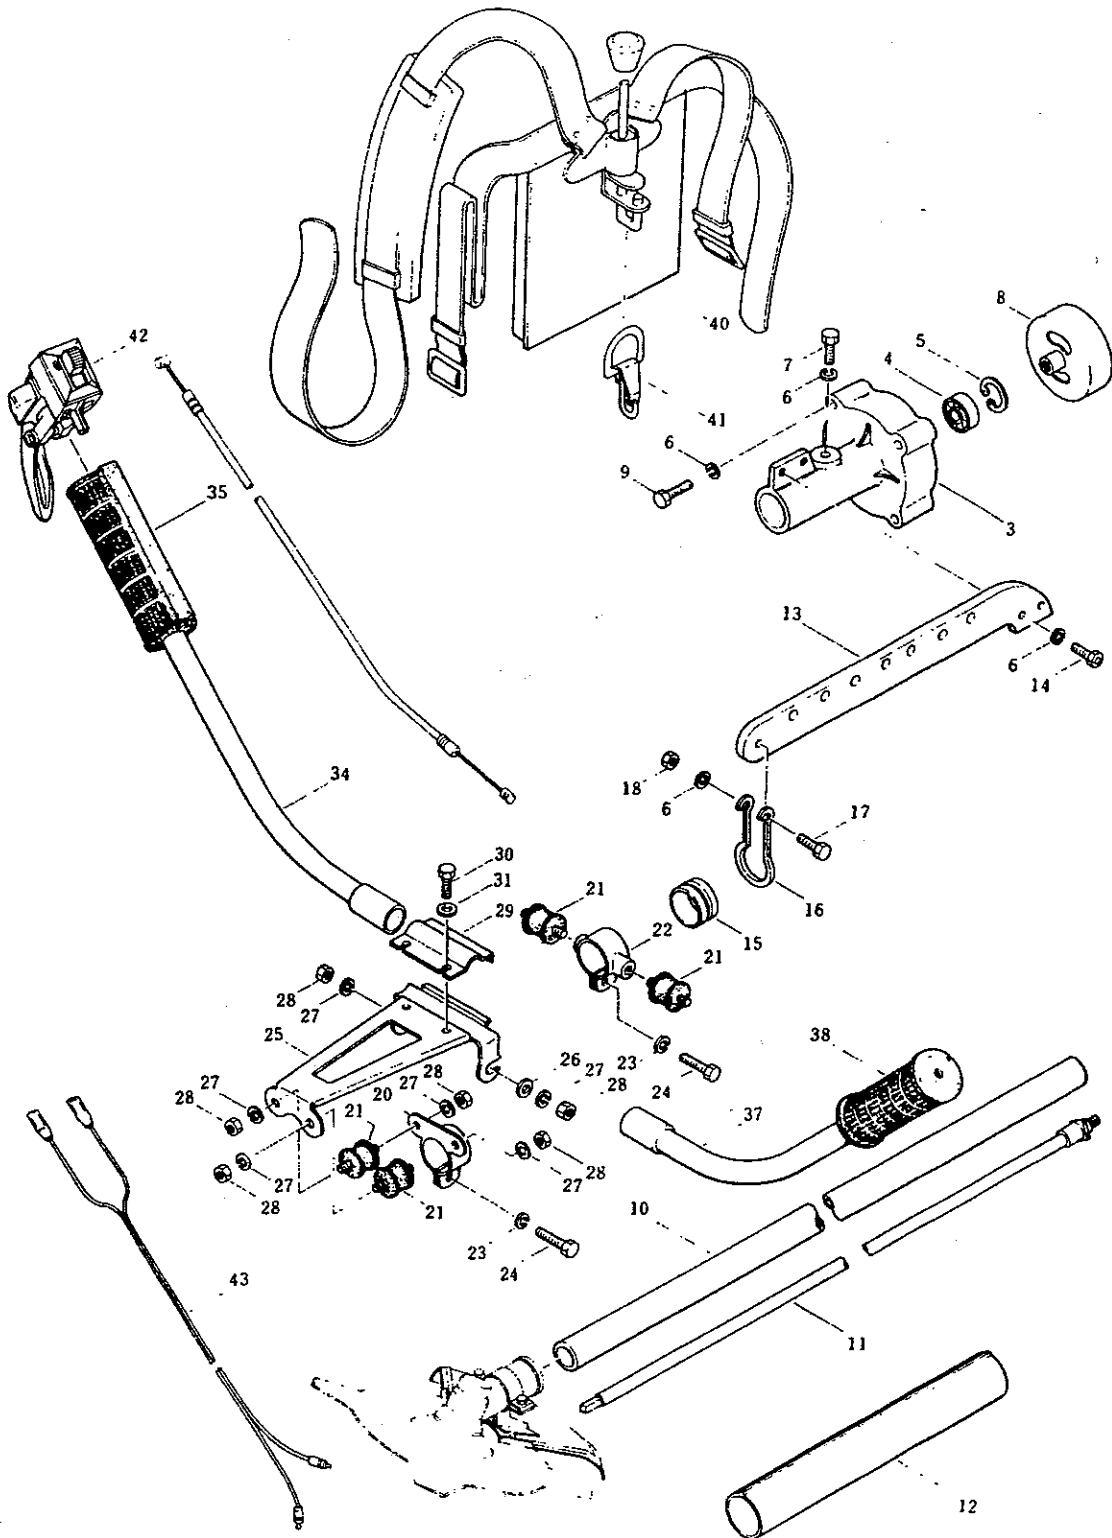

# PARTS LIST

## 1. MAIN BODY

MARUYAMA U.S., INC.

Ref.No.	Parts No.	Parts Name	Q'ty	Ref.No.	Parts No.	Parts Name	Q'ty
1-1	344476	BC402	1	1-41	054947	Hanger	1
1-2	904182	Clutch case, ass'y	1	1-42	212097	Throttle lever	1
1-3	904179	. Clutch case	1	1-43	212251	Lead wire	1
1-4	140474	. Bearing (#6202ZZ)	1				
1-5	012380	. Snap ring (#35)	1				
1-6	012502	Spring washer (M6)	8				
1-7	082092	Bolt (M6X8)	1				
1-8	902835	Clutch drum (φ78, M8)	1				
1-9	082111	Bolt (M6X35)	4				
1-10	904079	Outer transmission pipe, ass'y (φ28X 1500L)	1				
1-11	902897	Inner transmission shaft (φ8X1588L)	1				
1-12	212167	Waist pad	1				
1-13	054789	Hanging bar	1				
1-14	089691	Bolt (M6X15)	2				
1-15	908067	Outer transmission pipe protector	1				
1-16	902289	Hanging band bracket (A)	1				
1-17	082099	Bolt (M6X18)	1				
1-18	081030	Nut (M6)	1				
1-19	902935	Vibration absorber, ass'y	1				
1-20	902926	. Pipe band bracket (A)	1				
1-21	054797	. Buffer	4				
1-22	902927	. Pipe band bracket (B)	1				
1-23	015845	. Spring washer (M8)	2				
1-24	080126	. Bolt (M8X20)	2				
1-25	054796	. Buffer body	1				
1-26	013754	. Washer (M6)	1				
1-27	012502	. Spring washer (M6)	6				
1-28	081030	. Nut (M6)	6				
1-29	054801	. Handle bracket (B)	1				
1-30	080129	. Bolt (M8X25)	2				
1-31	014065	. Washer (M8)	2				
1-32	212094	Handle, ass'y	1				
1-33	212095	. Handle right, ass'y	1				
1-34	054798	.. Handle	1				
1-35	212096	.. Knob	1				
1-36	212169	. Handle left, ass'y	1				
1-37	054798	.. Handle	1				
1-38	212170	.. Knob	1				
1-39	210463	Shoulder hanging band, ass'y	1				
1-40	212171	. Shoulder hanging band	1				