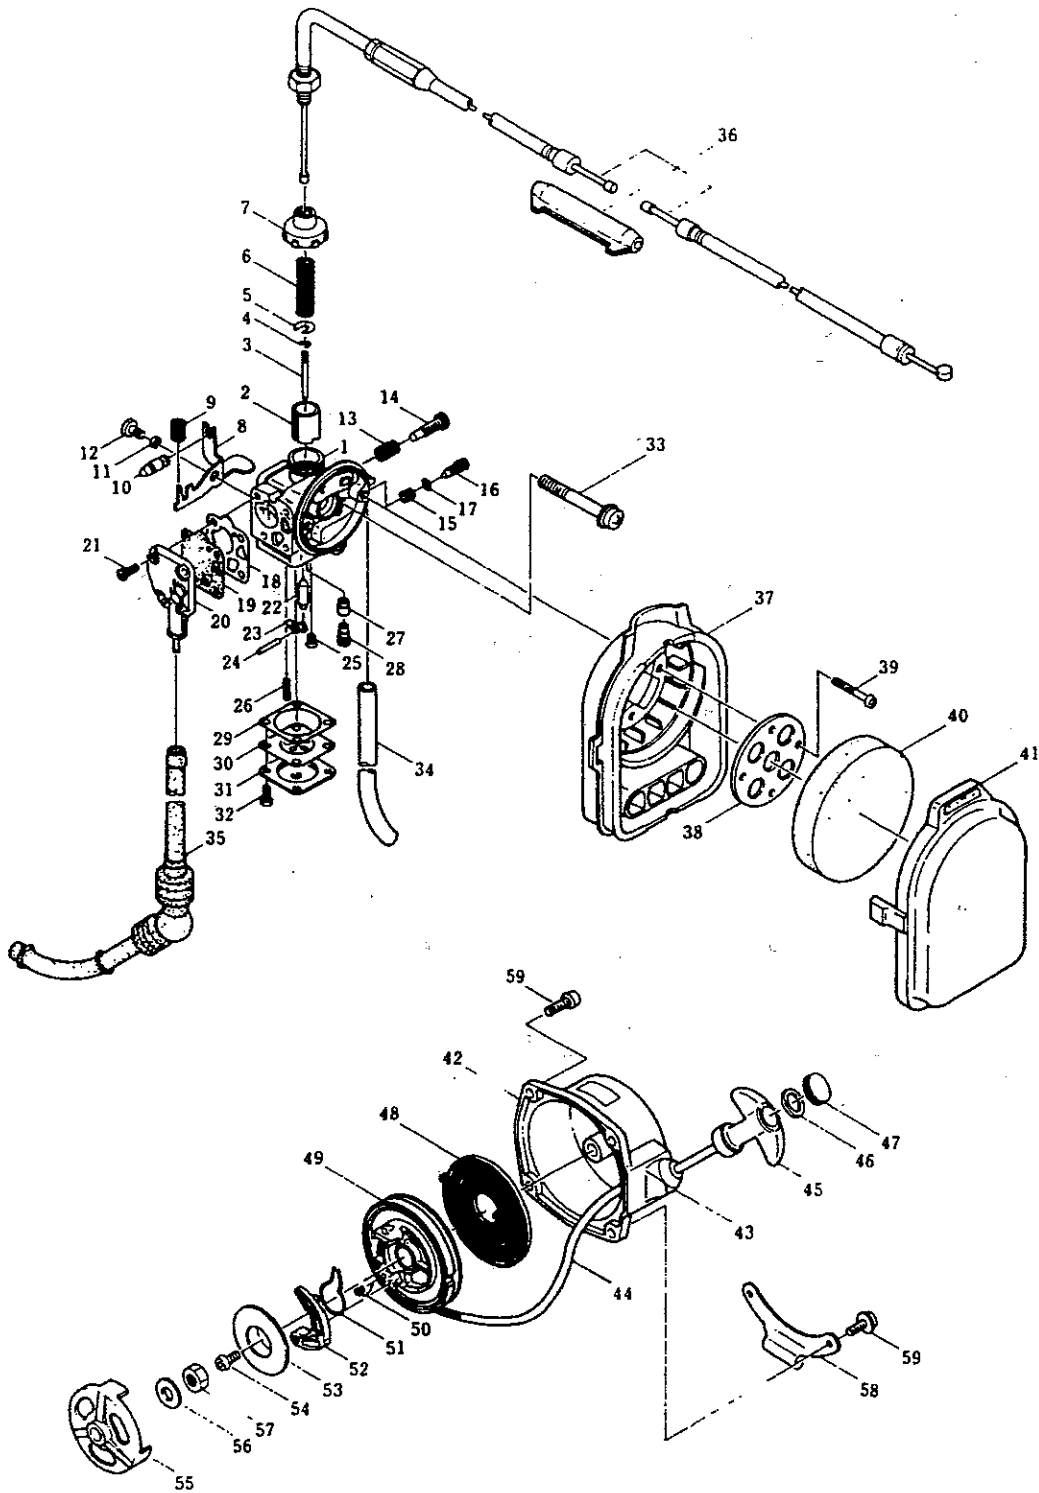

PARTS LIST

MODEL BC402

4. ENGINE (CARBURETOR, RECOIL STARTER)

MARUYAMA U.S., INC.

Ref.No.	Parts No.	Parts Name	Q'ty	Ref.No.	Parts No.	Parts Name	Q'ty
4-1	944748	Carburetor, ass'y	1	4-41	944651	Air cleaner cap	1
4-2	944846	. Throttle valve	1	4-42	944450	Recoil starter, ass'y	1
4-3	996416	. Jet needle	1	4-43	943090	. Rope guide	1
4-4	071145	. Needle clip	1	4-44	944488	. Rope	1
4-5	943167	. Retainer	1	4-45	943093	. Handle	1
4-6	071253	. Spring	1	4-46	943094	. Washer	1
4-7	071252	. Body cap	1	4-47	943095	. Cap	1
4-8	943938	. Lever	1	4-48	944487	. Spring	1
4-9	944704	. Spring	1	4-49	944486	. Reel	1
4-10	943629	. Breather valve	1	4-50	943467	. Return spring	1
4-11	943747	. Collar	1	4-51	943221	. Spring	1
4-12	943572	. Screw	1	4-52	943220	. Pawl	1
4-13	943192	. Spring	1	4-53	944328	. Cover	1
4-14	943211	. Slow stop screw	1	4-54	943222	. Screw	1
4-15	943743	. Spring	1	4-55	943979	Pulley	1
4-16	944702	. Adjust screw	1	4-56	071190	Washer	1
4-17	943755	O-ring	1	4-57	943173	Nut	1
4-18	943751	. Gasket	1	4-58	944466	Bracket	1
4-19	943752	. Diaphragm	1	4-59	944451	Screw	4
4-20	943750	. Pump cover	1				
4-21	943621	. Screw	4				
4-22	943615	. Needle valve	1				
4-23	944703	. Lever	1				
4-24	943745	. Pin	1				
4-25	943748	. Screw	1				
4-26	943744	. Spring	1				
4-27	944764	. Needle jet	1				
4-28	944765	. Holder	1				
4-29	943754	. Gasket	1				
4-30	943749	. Diaphragm, ass'y	1				
4-31	943753	. Cover	1				
4-32	943622	. Screw	4				
4-33	944059	Screw	2				
4-34	943642	Tube	1				
4-35	944747	Priming pump	1				
4-36	212247	Throttle wire	1				
4-37	944611	Air cleaner case	1				
4-38	944614	Air cleaner plate	1				
4-39	944522	Screw	2				
4-40	944613	Element	1