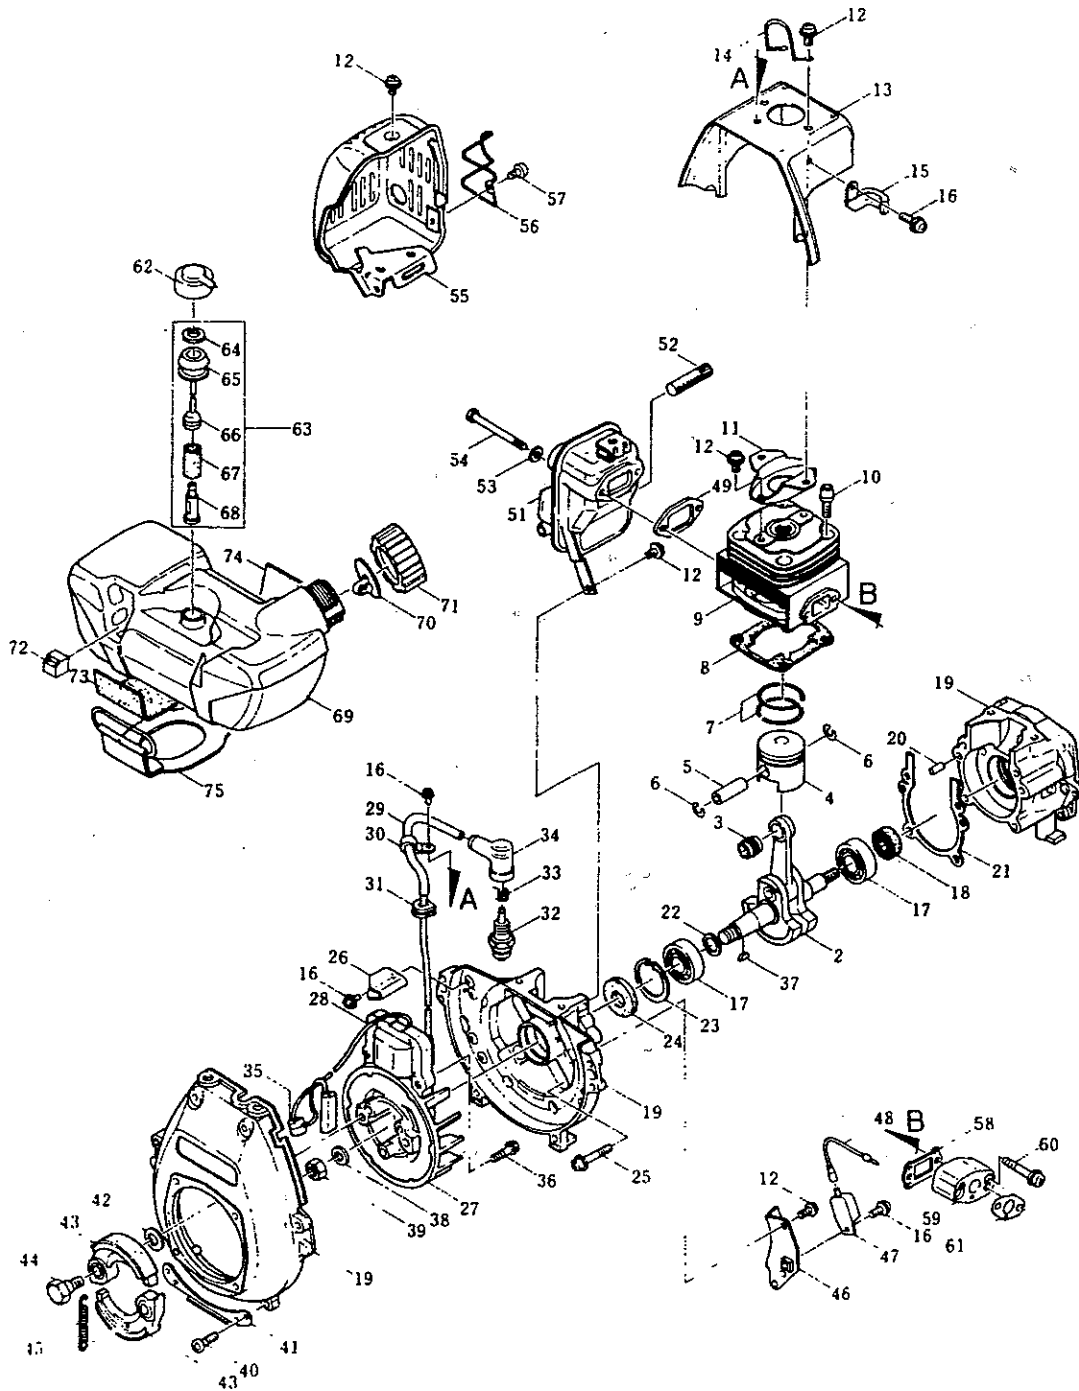

PARTS LIST

MODEL BC402

3. ENGINE (CRANKSHAFT, PISTON, TANK, MUFFLER)

MARUYAMA U.S., INC.

Ref.No.	Parts No.	Parts Name	Q'ty	Ref.No.	Parts No.	Parts Name	Q'ty
3-1	212092	Engine (TD40)	1	3-38	944472	Washer	1
3-2	944745	Crankshaft, ass'y	1	3-39	943569	Nut	1
3-3	943281	. Needle bearing	1	3-40	943539	Screw	4
3-4	944744	Piston	1	3-41	996408	Bracket	1
3-5	944448	Piston pin	1	3-42	943478	Washer	2
3-6	943307	Snap ring	2	3-43	943476	Clutch shoe	2
3-7	943875	Piston ring set	1	3-44	943475	Clutch pin	2
3-8	944438	Gasket	1	3-45	943477	Spring	1
3-9	944437	Cylinder	1	3-46	944758	Cover	1
3-10	943288	Bolt	4	3-47	944108	Igniter	1
3-11	944446	Bracket	1	3-48	944119	Lead wire	1
3-12	944441	Screw	9	3-49	943298	Gasket	1
3-13	944445	Shroud	1	3-50	996409	Muffler, ass'y	1
3-14	944761	Protector	1	3-51	996414	. Muffler body	1
3-15	944473	Clamp	1	3-52	996415	. Arrester	1
3-16	943579	Screw	4	3-53	944442	Washer	2
3-17	071386	Bearing (#6202C3)	2	3-54	944440	Bolt	2
3-18	071320	Oil seal	1	3-55	944743	Muffler cover	1
3-19	944746	Crank case, ass'y	1	3-56	996410	Guard	1
3-20	071100	. Dowel pin	2	3-57	996411	Screw	1
3-21	944453	Gasket	1	3-58	944462	Gasket	1
3-22	943020	Shim (t=0.1)	AR	3-59	944749	Insulator	1
3-22	943021	Shim (t=0.2)	AR	3-60	944751	Screw	2
3-22	943022	Shim (t=0.4)	AR	3-61	944750	Gasket	1
3-22	943023	Shim (t=0.6)	AR	3-62	943768	Tank cap	1
3-23	944458	Snap ring	1	3-63	996413	Strainer, ass'y	1
3-24	944456	Oil seal	1	3-64	944087	. Strainer	1
3-25	944457	Screw	4	3-65	943586	. Clamp	1
3-26	944444	Plate	1	3-66	944755	. Pipe	1
3-27	944515	Flywheel	1	3-67	943769	. Element	1
3-28	944516	Ignition coil	1	3-68	943770	. Weight	1
3-29	944275	Tube	1	3-69	944752	Fuel tank, ass'y	1
3-30	943980	Clamp	1	3-70	943977	. Breather	1
3-31	944474	Grommet	1	3-71	944398	. Tank cap	1
3-32	943982	Spark plug (BM6A)	1	3-72	944172	Damper	4
3-33	943771	Spring	1	3-73	943760	Damper	1
3-34	943773	Cap	1	3-74	943783	Damper	1
3-35	943968	Grommet	1	3-75	944468	Tank band	1
3-36	943457	Bolt	2				
3-37	071090	Key	1