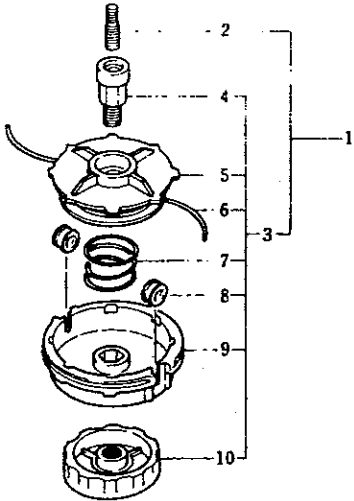

PARTS LIST

MODEL BC402

5. ACCESSORIES

MARUYAMA U.S., INC.

Ref.No	Parts No.	Parts Name	Q'ty	Ref.No.	Parts No.	Parts Name	Q'ty
5-1	211088	Nylon cutter, ass'y	1				
5-2	210244	. Setting bolt	1				
5-3	211089	. Nylon cutter	1				
5-4	210800	.. Shaft bolt	1				
5-5	211090	.. Spool	1				
5-6	210801	.. Nylon cord	1				
5-7	210802	.. Spring	1				
5-8	210803	.. Cord guide	2				
5-9	211091	.. Housing	1				
5-10	211092	.. Knob	1				
5-11	054751	Mowing blade (#255)	1				
5-12	054753	Tool bag	1				
5-13	210418	Box spanner (13X19X ⊕)	1				
5-14	054756	Double-ended wrench (10X13)	1				
5-15	210314	Spanner (41)	1				
5-16	212099	Instruction manual	1