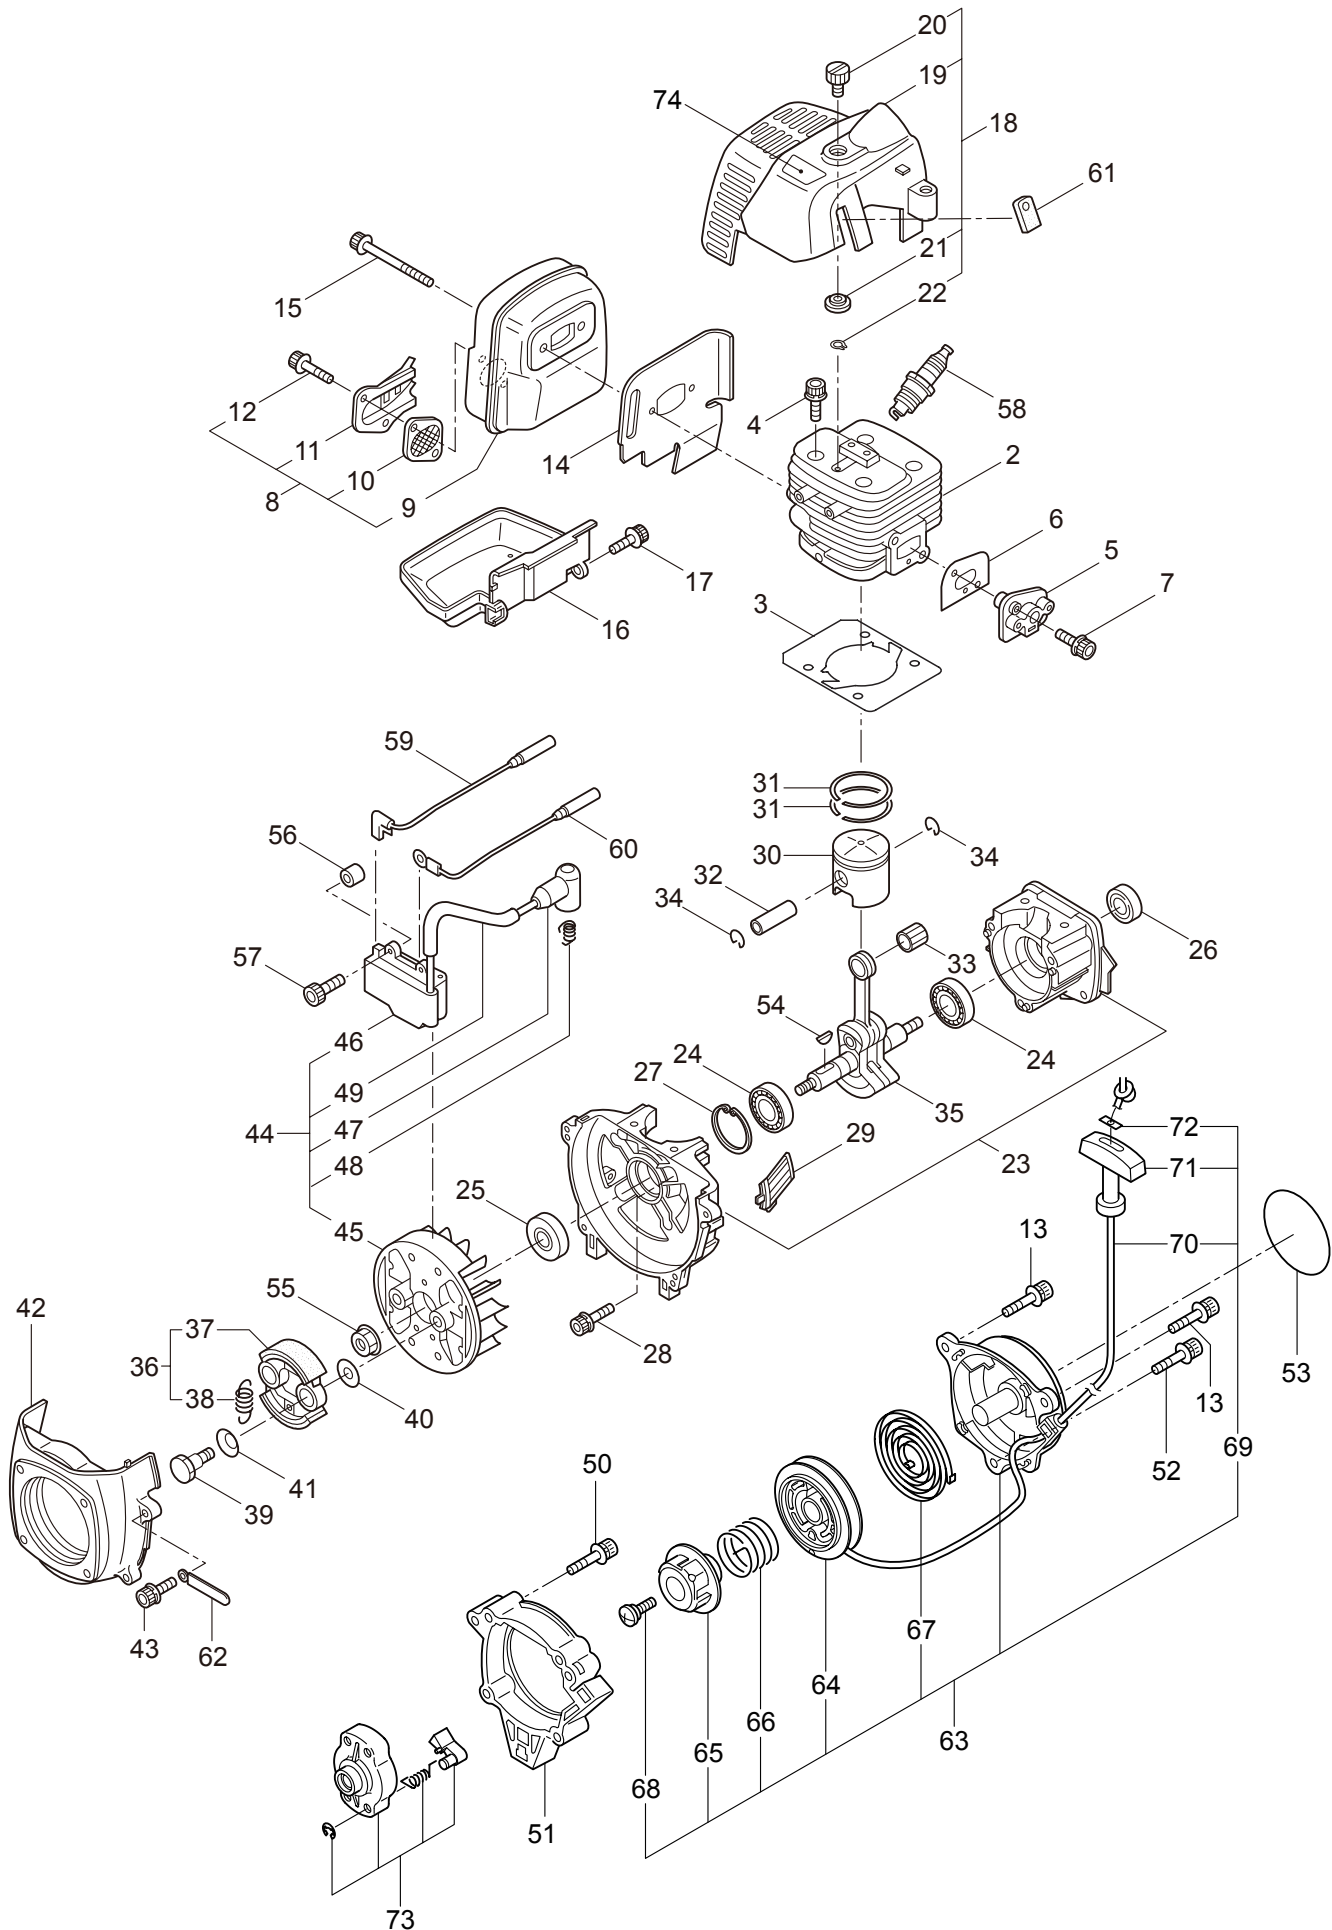

3. BC3021H-CA
ENGINE

Ref. No.	Part No.	Part Name	Q'ty	Remarks
3-46	281746	Ignition Coil Ass'y	1	Incl.47-49
3-47	269714	Plug Boot	1	
3-48	269715	Connector	1	
3-49	281756	Insulator	1	
3-50	265726	Cap Screw	4	M4x16
3-51	284698	Adapter Ass'y	1	
3-52	282096	Cap Screw	1	M4x16
3-53	282544	Label	1	CER300
3-54	261076	Woodruff Key	1	3x10
3-55	261417	Nut,Rotor	1	M8
3-56	280381	Spacer	2	
3-57	261256	Cap Screw	2	M4x25
3-58	261200	Spark Plug	1	NGK BPM6Y
3-59	269722	Lead	1	
3-60	268044	Lead	1	
3-61	269189	Grommet	1	
3-62	264588	Clamp	1	
3-63	283477	Recoil Ass'y	1	Incl.64-72
3-64	283504	Reel	1	
3-65	283505	Cam Plate	1	
3-66	283506	Spring	1	
3-67	280931	Spiral Spring	1	
3-68	267213	Screw	1	
3-69	283578	Stater Rope Ass'y	1	Incl.70-72
3-70	283579	Stater Rope	1	
3-71	261725	Starter Grip	1	
3-72	283511	Rope Stopper	1	
3-73	283575	Starter Pawl Ass'y	1	
3-74	282558	Label	1