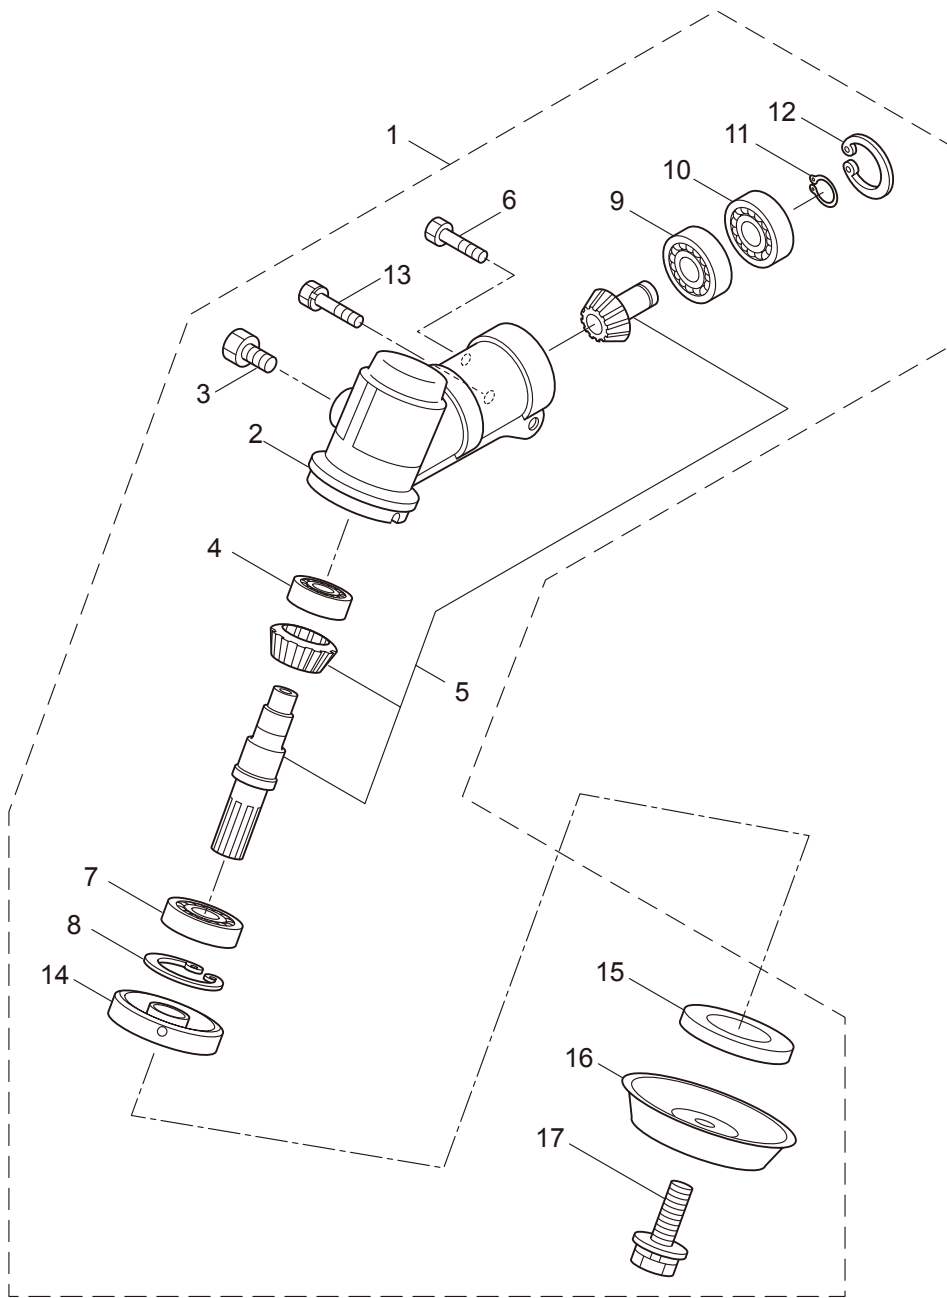

2. BC3021H-CA
GEARCASE

Ref. No.	Part No.	Part Name	Q'ty	Remarks
2-1	228403	Gearcase Ass'y	1	Incl.2-17
2-2	225960	Gearcase	1	
2-3	089101	Bolt	1	M8x10
2-4	227990	Bearing	1	#608
2-5	228416	Gear Set	1	
2-6	225896	Bolt	1	M5x10
2-7	227991	Bearing	1	#6001DDU
2-8	055185	Snap Ring	1	#28
2-9	227992	Bearing	1	#609
2-10	227993	Bearing	1	#609Z
2-11	228477	Snap Ring	1	#9
2-12	140270	Snap Ring	1	#24
2-13	092561	Bolt	1	M5x25
2-14	212986	Boss Adapter	1	
2-15	140275	Clamping Washer	1	
2-16	215547	Stabilizer	1	
2-17	215610	Bolt	1	M8x22,Counterclockwise
2-18	227829	Instruction Manual	1	BC2321(MUS-CE)
2-19	210418	Box Spanner	1	13x19x(+)
2-20	219431	Wrench	1	3mm
2-21	219432	Wrench	1	4mm
2-22	022865	Double-ended Wrench	1	8x10