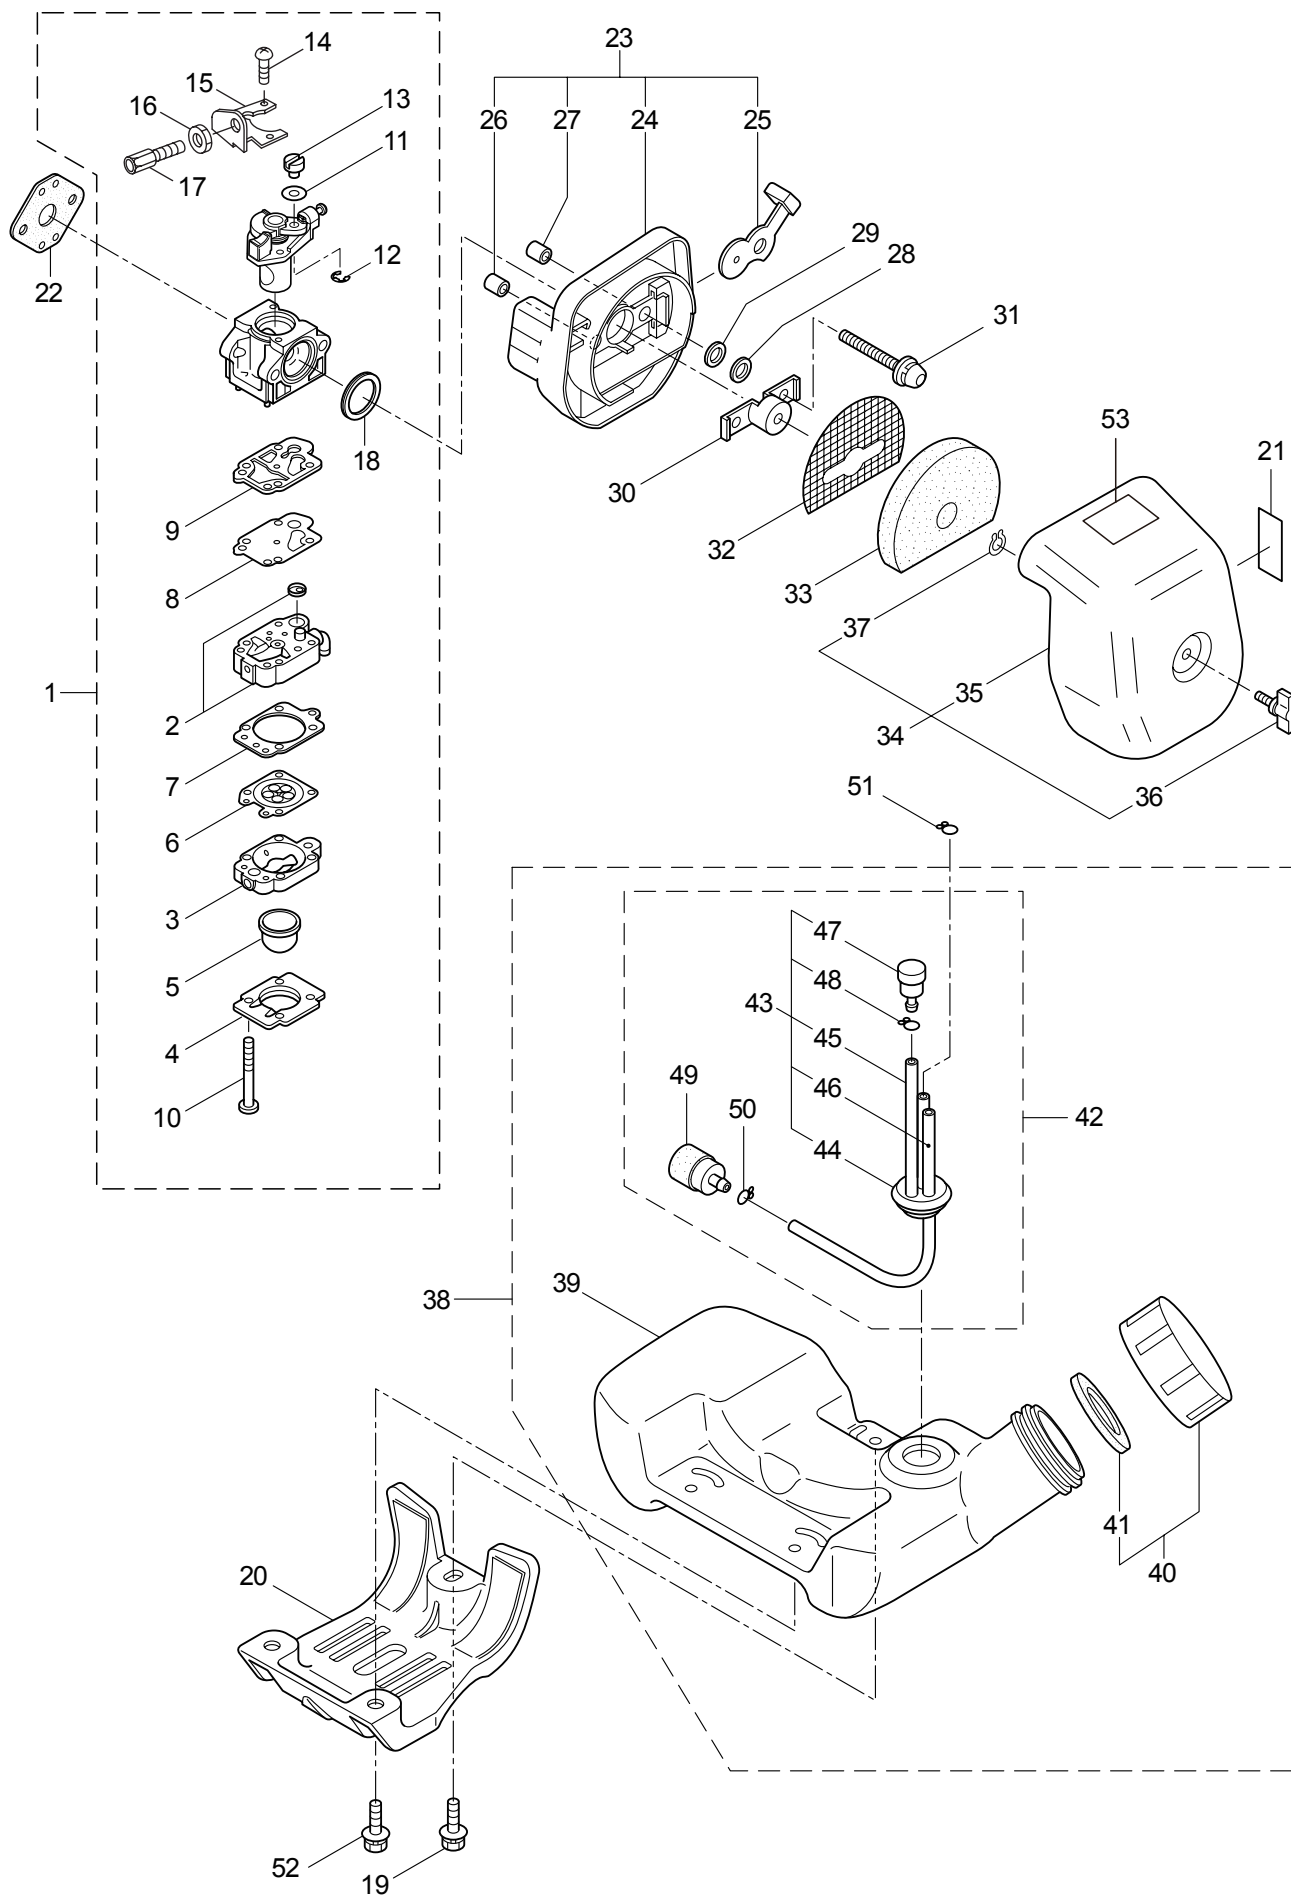

4. BC3021H-CA
CARBURETOR, FUEL TANK

Ref. No.	Part No.	Part Name	Q'ty	Remarks
4-46	261690	Fuel Pipe	1	160L
4-47	261590	Breather	1	
4-48	261117	Clip	1	
4-49	264653	Filter Ass'y	1	
4-50	261117	Clip	1	
4-51	261117	Clip	1	
4-52	281714	Cap Screw	2	M5x20
4-53	285188	Label	1