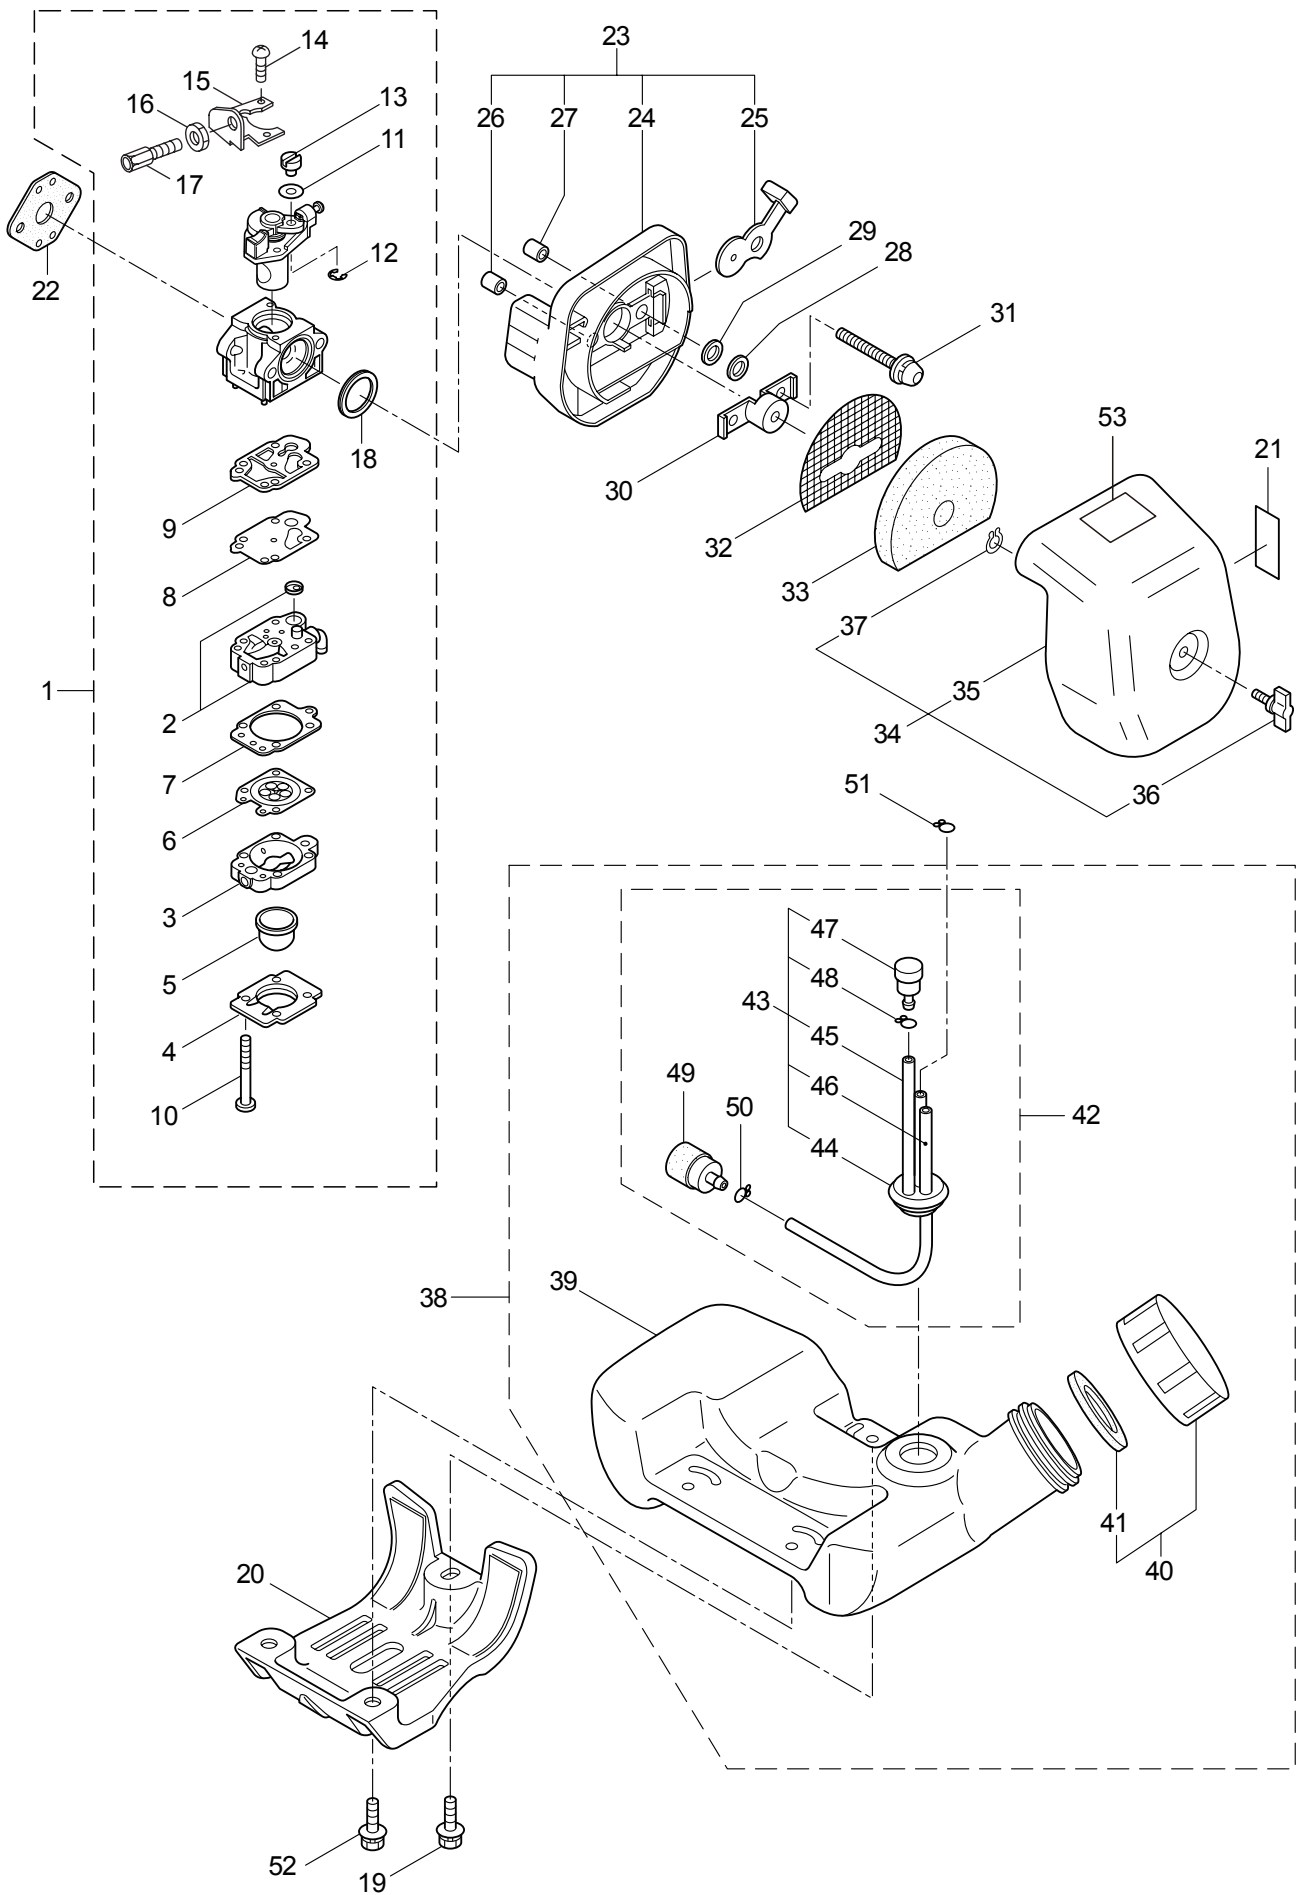

4. BC3021H-CA
CARBURETOR, FUEL TANK

Ref. No.	Part No.	Part Name	Q'ty	Remarks
4-1	282542	Carburetor Ass'y	1	Incl.2-18
4-2	264155	Pump Body	1	
4-3	262991	Purge Body	1	
4-4	262992	Cover Plate	1	
4-5	261874	Primer Bulb	1	
4-6	283905	Diaphragm, Meterring	1	
4-7	262993	Gasket	1	
4-8	262994	Diaphragm,Fuel Pump	1	
4-9	282576	Gasket	1	
4-10	262996	Screw	4	
4-11	264678	Washer	1	
4-12	261876	E-Ring	1	
4-13	261658	Swivel	1	
4-14	261875	Screw	2	
4-15	264677	Bracket	1	
4-16	261878	Nut	1	
4-17	263994	Adapter	1	
4-18	261657	Packing	1	
4-19	281715	Cap Screw	1	M5x20
4-20	281441	Stand	1	
4-21	261352	Label	1	Choke
4-22	269762	Gasket	1	
4-23	268055	Air Filter Case Ass'y	1	Incl.24-27
4-24	268056	Air Filter Case	1	
4-25	268057	Valve	1	
4-26	268157	Sleeve	1	5.5x7.1x6L
4-27	268412	Sleeve	1	5.5x7.1x6.6L
4-28	263345	Packing	1	7.2x11xt1.3
4-29	263942	Washer	1	7.2x12xt0.15
4-30	263815	Stay	1	
4-31	264016	Cap Screw	2	M5x60
4-32	265026	Screen	1	
4-33	265027	Foam Element	1	
4-34	268058	Air Filter Cover Ass'y	1	Incl.35-37
4-35	268059	Air Filter Cover	1	
4-36	281438	Knob	1	
4-37	261734	Snap Ring	1	#5
4-38	285226	Fuel Tank Ass'y	1	Incl.39-50
4-39	284820	Fuel Tank	1	
4-40	281565	Fuel Tank Cap Ass'y	1	Incl.41
4-41	269377	Gasket	1	
4-42	282538	Fuel Pipe Pick-up Ass'y	1	Incl.43-50
4-43	282539	Fuel Pipe Ass'y	1	Incl.44-48
4-44	268065	Grommet	1	
4-45	282541	Return Pipe	1	3x6x151L