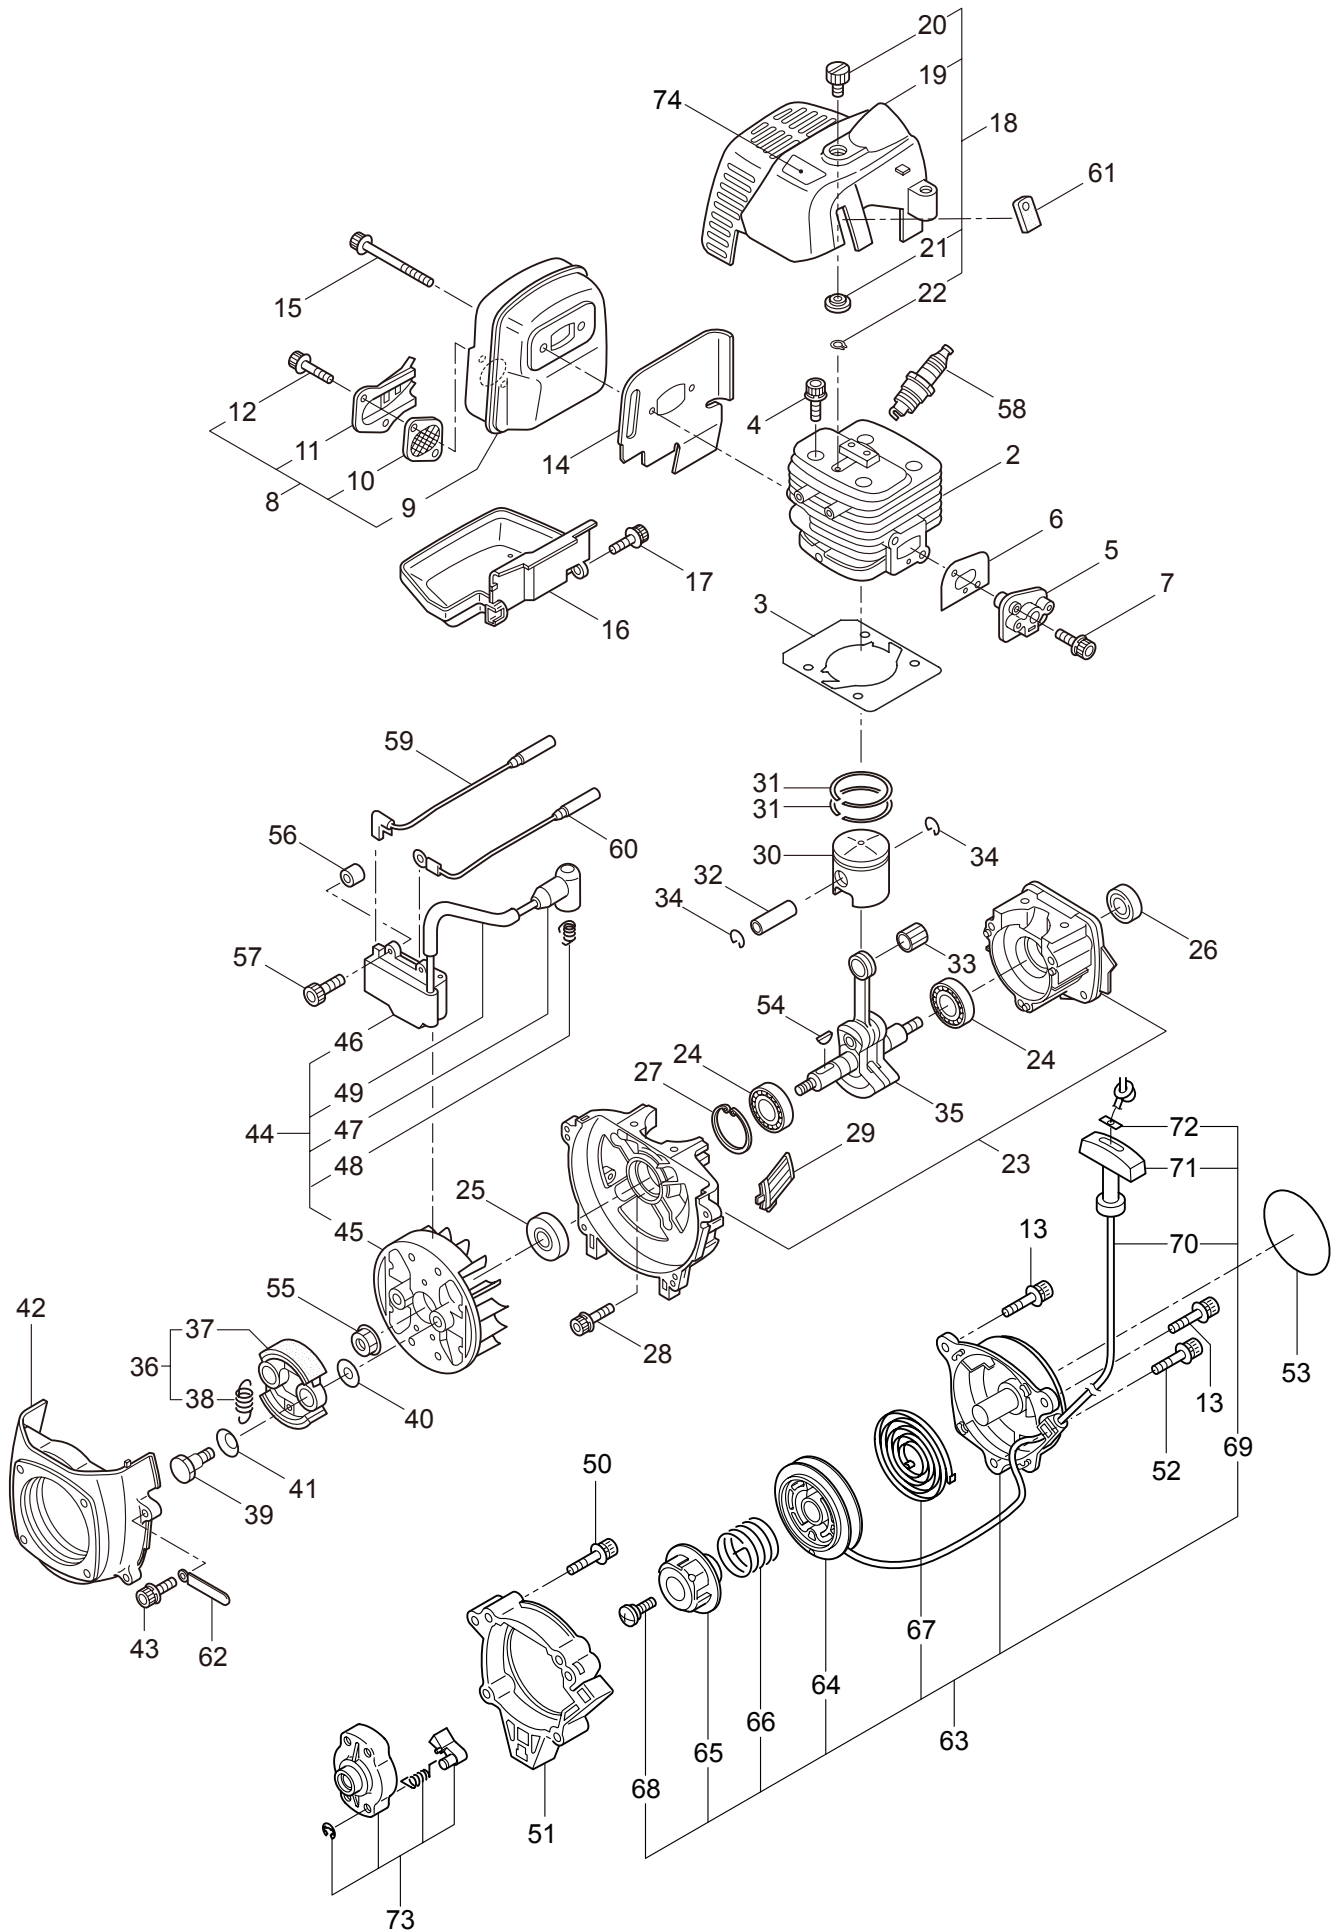

3.BC3021H-CA
ENGINE

Ref. No.	Part No.	Part Name	Q'ty	Remarks
3-2	282400	Cylinder	1	
3-3	282537	Gasket	1	
3-4	261250	Cap Screw	4	M5x20
3-5	269144	Insulator	1	New gasket required
3-6	267049	Gasket	1	
3-7	265924	Cap Screw	2	M5x25
3-8	283007	Muffler Ass'y	1	Incl.9-12
3-9	283003	Muffler Comp.	1	
3-10	267056	Spark Arrester	1	
3-11	268171	Muffler Tail	1	
3-12	265107	Cap Screw	2	M4x10
3-13	283391	Cap Screw	2	M4x20
3-14	281440	Gasket	1	
3-15	266402	Cap Screw	2	M5x55
3-16	281435	Under Cover	1	
3-17	267191	Cap Screw	1	M5x16
3-18	281742	Top Cover Ass'y	1	Incl.19-22
3-19	281434	Top Cover	1	
3-20	261018	Knob	1	
3-21	261020	Spacer	1	
3-22	261734	Snap Ring	1	#5
3-23	268241	Crankcase	1	
3-24	261491	Bearing	2	#6001C3
3-25	261492	Oil Seal	1	ISCD12287
3-26	261386	Oil Seal	1	ISCD12227
3-27	055185	Snap Ring	1	#28
3-28	261612	Cap Screw	3	M5x30
3-29	281442	Screen	1	
3-30	268782	Piston	1	
3-31	265067	Piston Ring	2	(2)Required
3-32	265068	Piston Pin	1	
3-33	265225	Bearing,Needle	1	
3-34	261393	Clip,Piston Pin	2	
3-35	265141	Crankshaft/Conn.Rod Ass'y	1	
3-36	267327	Clutch Ass'y	1	Incl.37,38
3-37	267342	Clutch Shoe	2	(2)required
3-38	267345	Spring,Clutch	1	
3-39	264505	Bolt	2	
3-40	261189	Washer	2	6x16.5x1.2
3-41	261777	Wave Washer	2	
3-42	281433	Fan Cover	1	
3-43	261250	Cap Screw	4	M5x20
3-44	281745	Magneto Ass'y	1	Incl.45-49
3-45	269807	Rotor/Fan	1