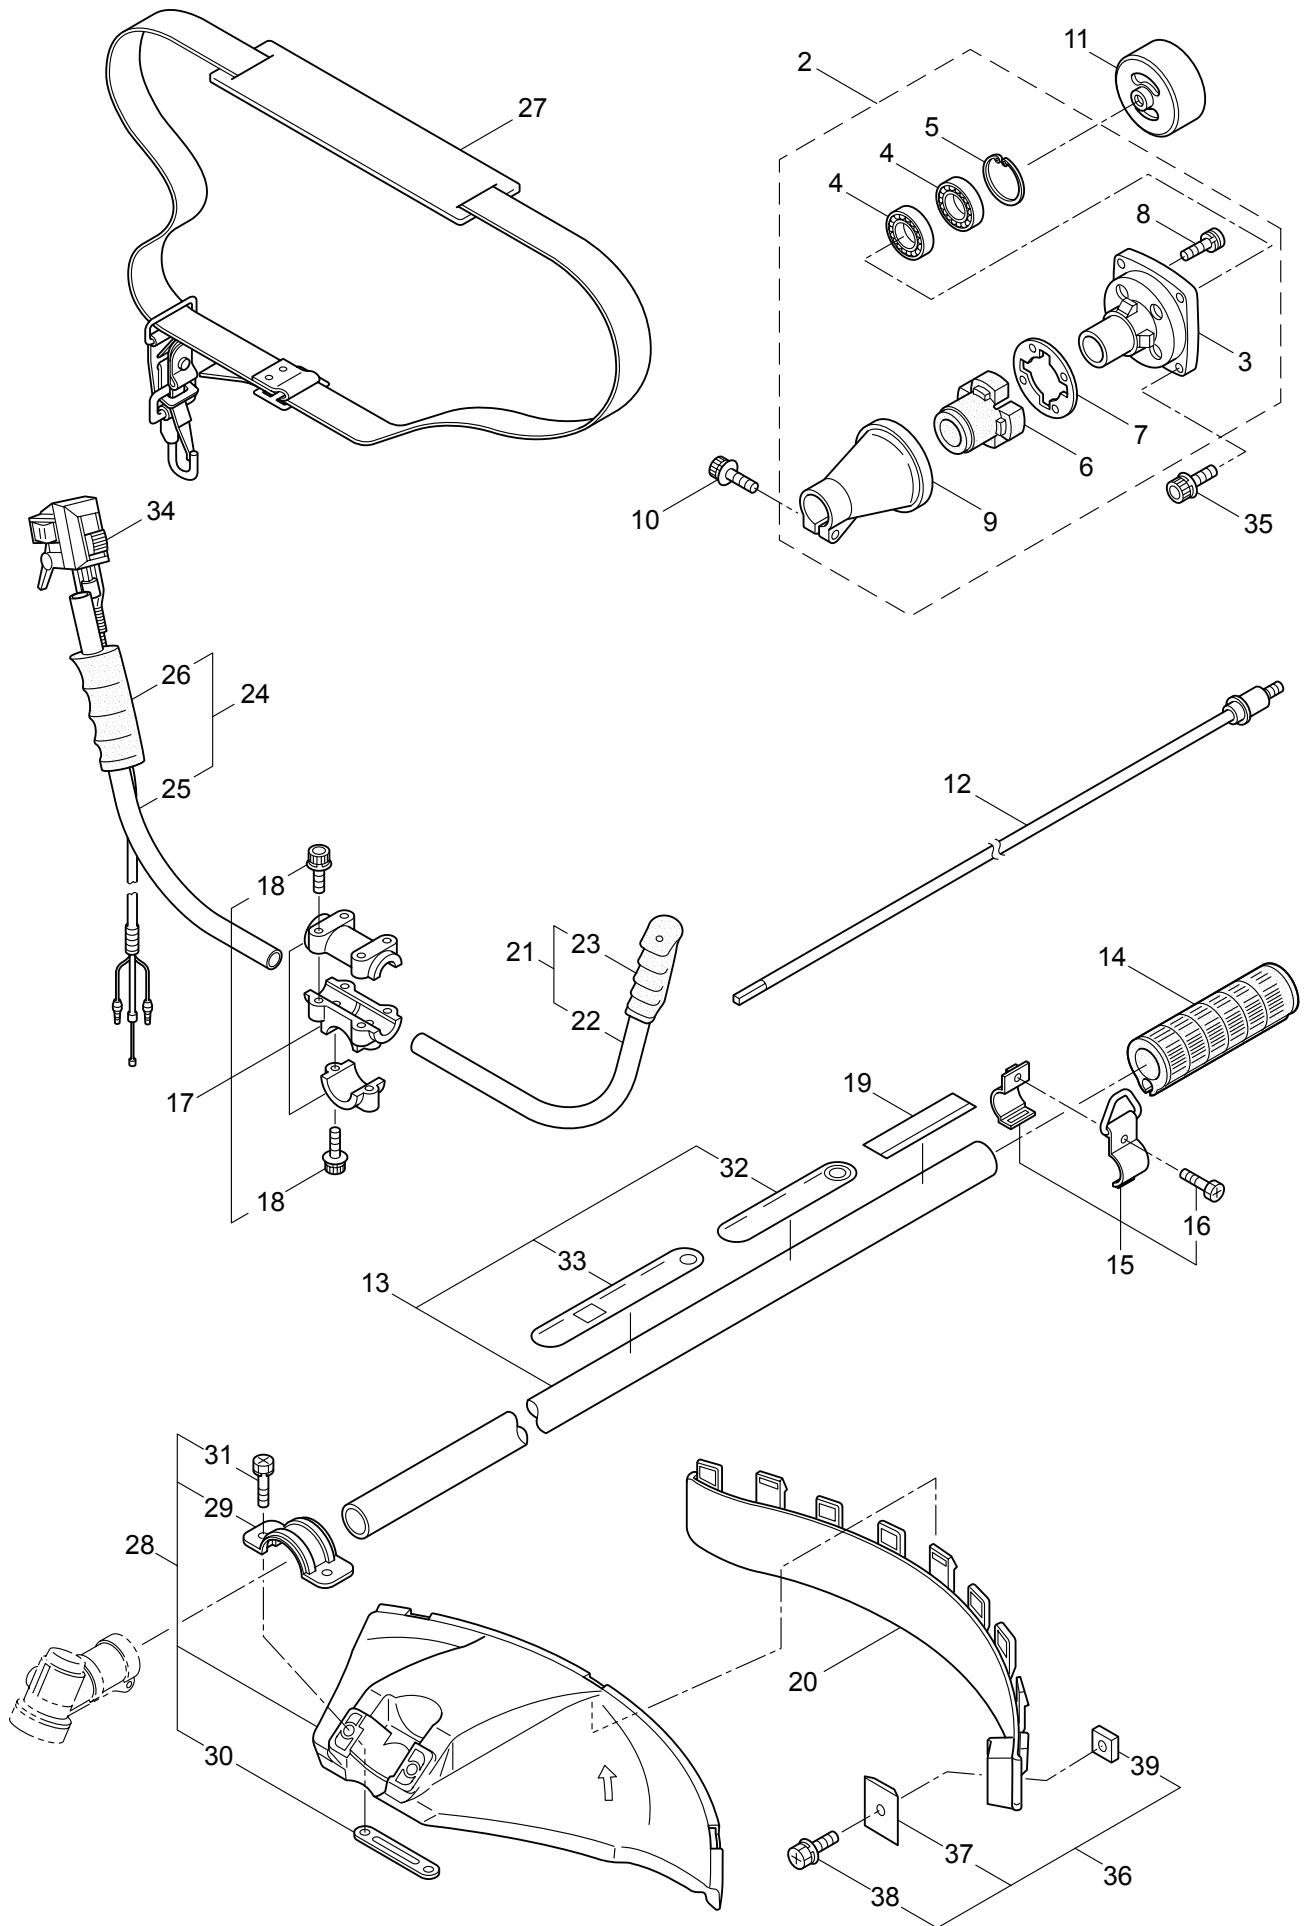

MARUYAMA

ILLUSTRATED PARTS LIST

BC3021H-CA

BRUSHCUTTER

BC3021H-CA
BRUSHCUTTER
PART #522768 05/2009

Maruyama. *E x t r a o r d i n a r y .*

1. BC3021H-CA
MAIN BODY

Ref. No.	Part No.	Part Name	Q'ty	Remarks
1-2	215512	Clutch Case Ass'y	1	Incl.3-9
1-3	214592	Bearing Case	1	
1-4	214161	Bearing	2	#6000ZZ
1-5	054676	Snap Ring	1	#26
1-6	214162	Buffer	1	
1-7	214163	Washer	1	
1-8	092033	Screw	4	M5x15
1-9	214593	Driveshaft Tube Adapter	1	
1-10	261246	Cap Screw	1	M5x25
1-11	054677	Clutch Drum	1	
1-12	219268	Driveshaft Ass'y	1	
1-13	218711	Driveshaft Tube	1	
1-14	215532	Shaft Grip	1	
1-15	054691	Hanging Bracket Ass'y	1	Incl.16
1-16	089738	Bolt	1	M5x15
1-17	216935	Bracket Ass'y	1	Incl.18
1-18	261246	Cap Screw	6	M5x25
1-19	230651	Label	1	BC3021H-CA
1-20	227812	Extension	1	
1-21	225225	Handle (A) Ass'y	1	Incl.22,23
1-22	219362	Handle (A)	1	
1-23	218467	Handle Grip	1	
1-24	225227	Handle (B) Ass'y	1	Incl.25,26
1-25	219363	Handle (B)	1	
1-26	218468	Handle Grip	1	
1-27	220533	Hanging Strap Ass'y	1	
1-28	228302	Safety Cover Ass'y	1	Incl.29-31
1-29	227822	Bracket	1	
1-30	227819	Bracket	1	
1-31	092555	Bolt	2	M6x30
1-32	221501	Label	1	Warning
1-33	221502	Label	1	Caution
1-34	221784	Throttle Trigger	1	
1-35	261250	Cap Screw	4	M5x20
1-36	228301	Cutter Ass'y	1	Incl.37-39
1-37	227823	Cutter	1	
1-38	817002	Bolt	1	M5x20
1-39	228325	Nut	1	