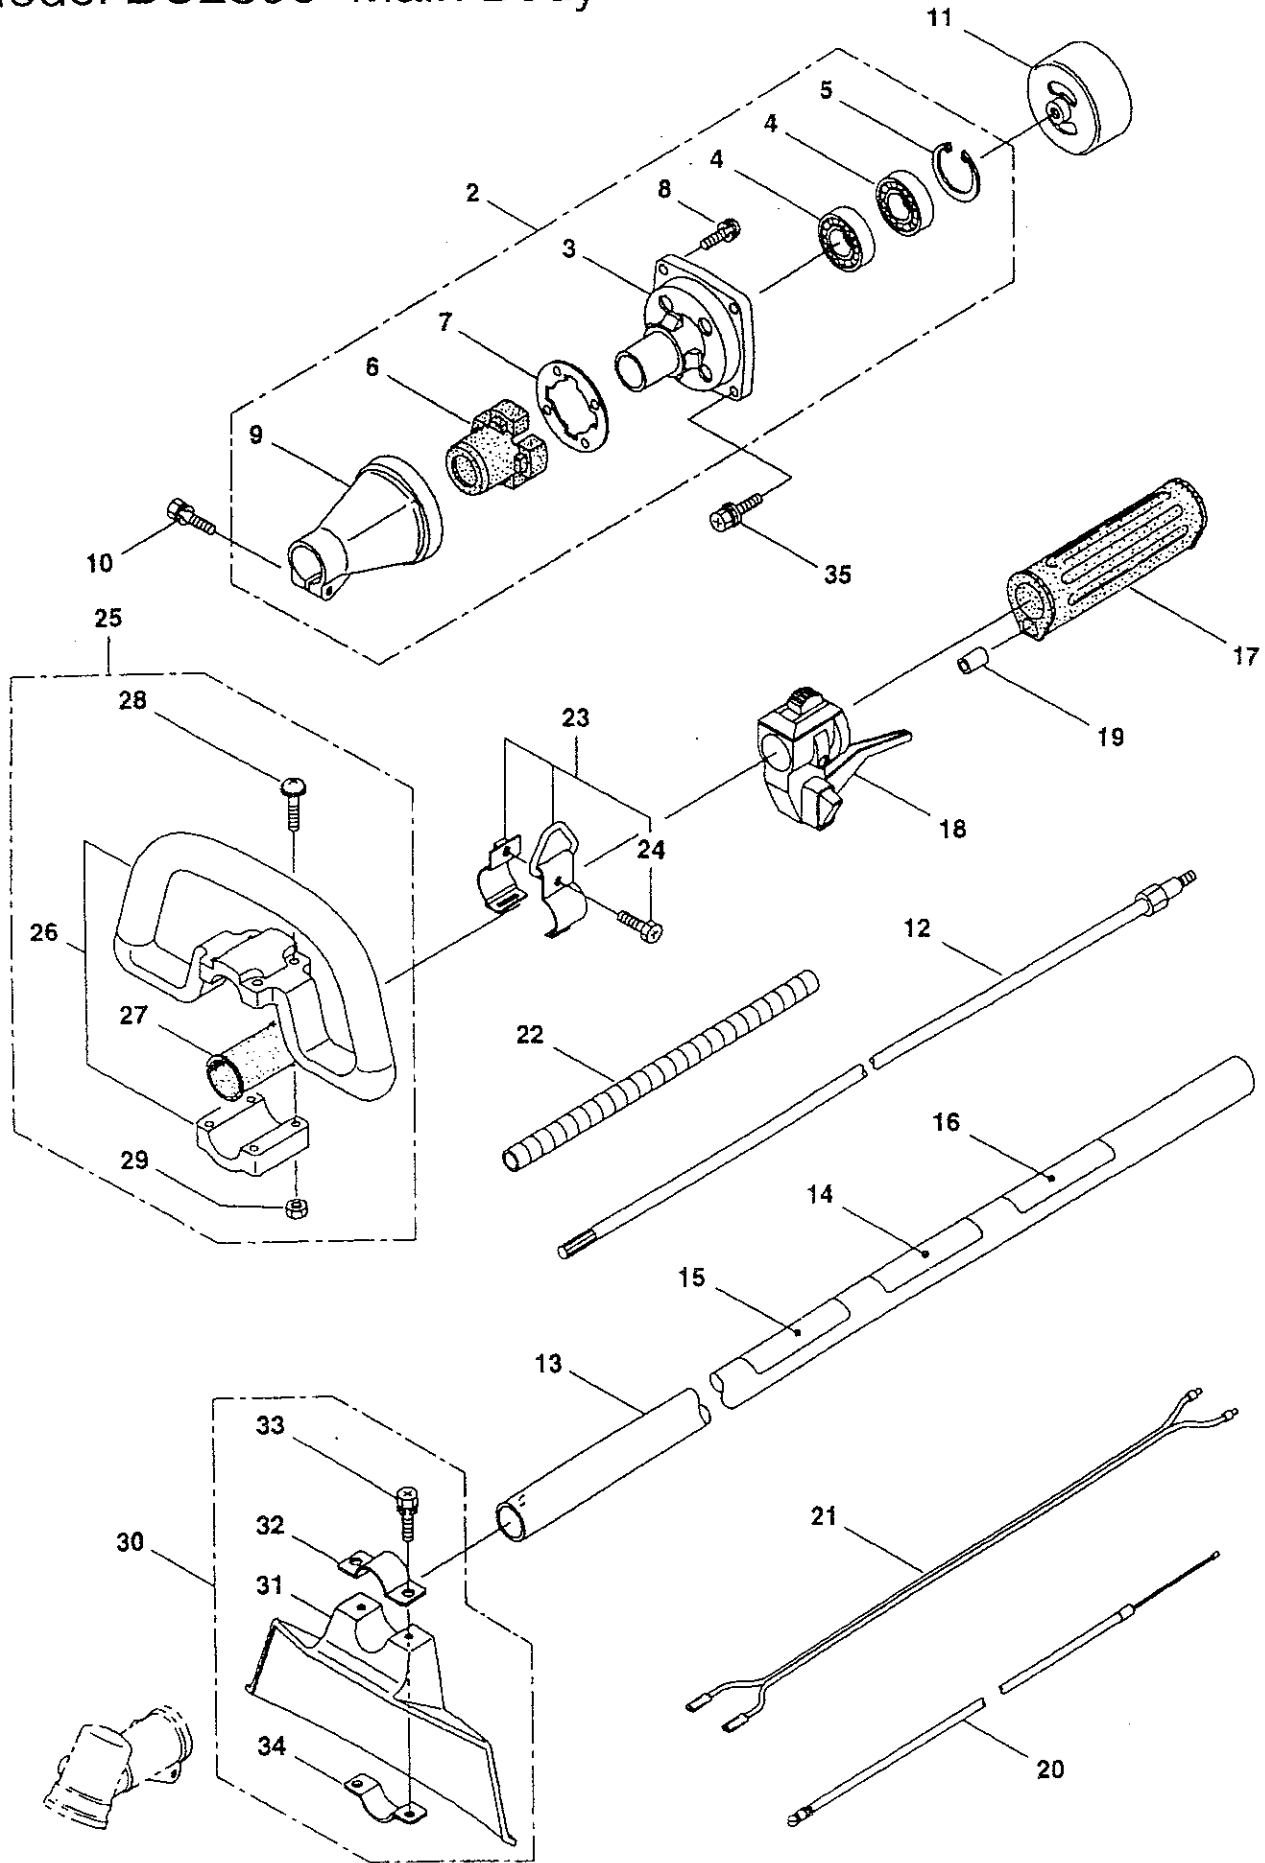

MARUYAMA U.S., INC.

ILLUSTRATED PARTS LIST

FOR BRUSHCUTTER

MODEL: BC2800

CONTENTS

	PAGE
1•MAIN BODY . . . . .	1~ 2
2•GEAR CASE . . . . .	3~ 4
3•ENGINE & FUEL TANK . . . . .	5~ 6
4•CARBURETOR & REWIND STARTER . . . . .	7~ 8
5•ACCESSORIES . . . . .	9~10

# Model BC2800 Main Body

# Model BC2800 Main Body

Ref. No.	Part No.	Description	Q'ty	Remarks
2	215512	Clutch Case Ass'y	1	Includes 3-9(*)
3	214592	•Bearing Case	1	
4	214161	•Bearing	2	#6000ZZ
5	054676	•Snap Ring	1	H26
6	214162	•Buffer	1	
7	214163	•Washer	1	
8	092033	•Screw	4	M5 × 15
9	214593	•Driveshaft Tube Adapter	1	
10	092561	Bolt	1	M5 × 25
11	211465	Clutch Drum	1	
12	219268	Driveshaft Ass'y	1	
13	218711	Driveshaft Tube	1	
14	215534	Label	1	Caution
15	215535	Label	1	Caution
16	218018	Label	1	BC2800
17	215532	Shaft Grip	1	
18	215996	Throttle Trigger	1	
19	214083	Outer Guide	1	
20	213444	Throttle Cable	1	340L
21	213445	Lead Wire, Stop Switch	1	
22	213548	Plastic Tube	1	
23	054691	Hanging Bracket Ass'y	1	Include 24
24	089738	Bolt	1	M5 × 15
25	214224	Loop Handle Ass'y	1	Includes 26-29(**)
26	214982	**Loop Handle	1	
27	213171	**Packing	1	
28	092087	**Screw	4	M5 × 28
29	081027	**Nut	4	M5
30	213842	Safety Cover Ass'y	1	Includes 31-34(*)
31	213843	*Safety Cover	1	
32	212995	*Bracket	1	
33	092577	*Bolt	2	M5 × 25
34	212994	*Threaded Bracket	1	
35	092552	Bolt	4	M6 × 20

Ref. No.	Part No.	Description	Q'ty	Remarks
51	624541	^Screw	1	
52	944502	^Plate	1	
53	594606	^Grip	1	
54	998438	^Rope Guide	1	
55	572956	^Rope	1	φ3.5×850L
56	598435	Screw	4	M5 x 16
57	624542	Label	1	