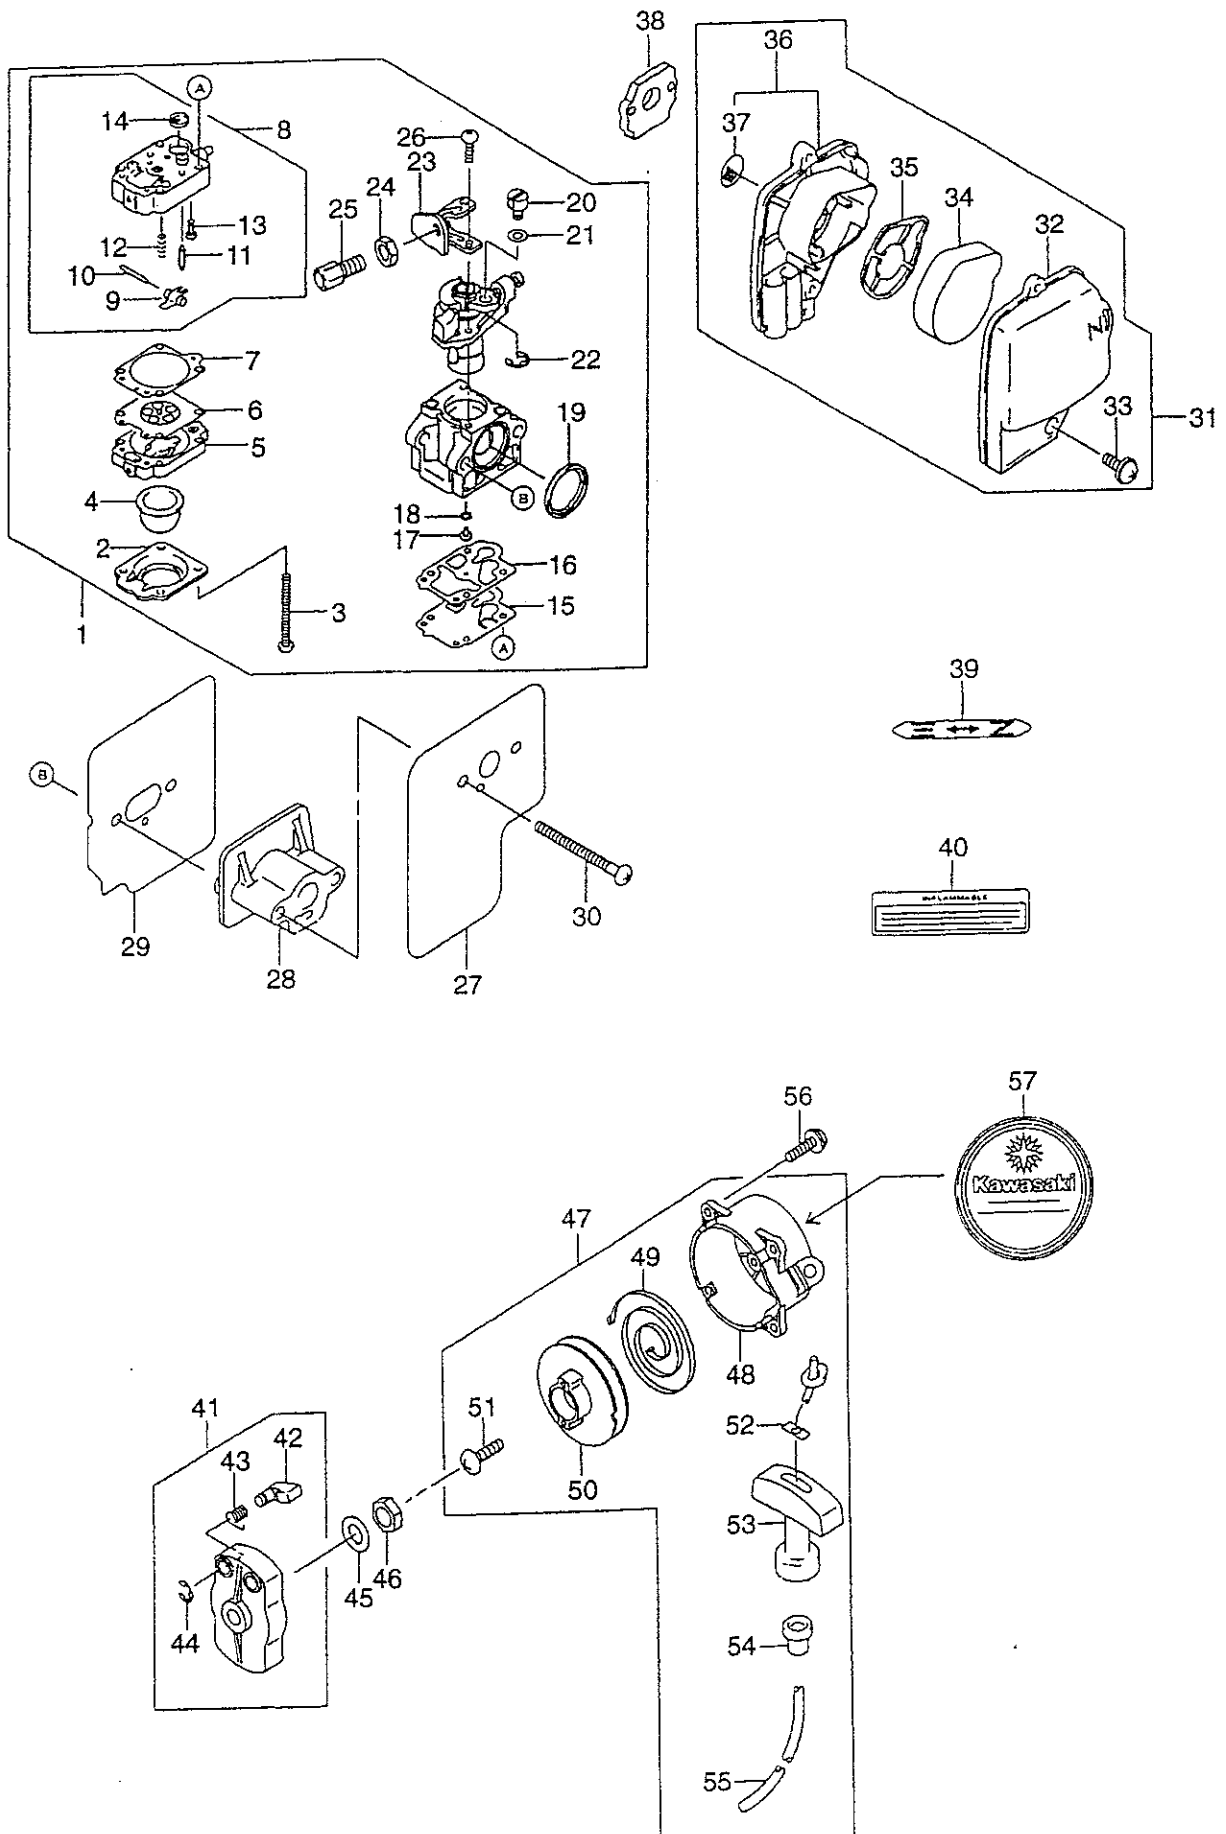

Model BC2800 Carburetor & Rewind Starter

Model BC2800 Carburetor & Rewind Starter

Ref. No.	Part No.	Description	Q'ty	Remarks
1	624252	Carburetor Ass'y	1	Includes 2-26(*)
2	598409	•Cover	1	
3	598417	•Screw	4	
4	577191	•Priming Pump	1	
5	598413	•Body	1	
6	944219	•Diaphragm	1	
7	598407	•Gasket	1	
8	624527	•Body	1	Includes 9-14(**)
9	624429	••Lever	1	
10	624433	••Pin	1	
11	624431	••Float Valve	1	
12	624434	••Spring	1	
13	624432	••Screw	1	
14	624430	••Filter	1	
15	577185	•Diaphragm	1	
16	577184	•Gasket	1	
17	624531	•Main Jet	1	#43
18	577182	•O-Ring	1	
19	624528	•Packing	1	
20	598415	•Arm	1	
21	624532	•Washer	1	
22	577175	•Snap Ring	1	
23	624525	•Bracket	1	
24	624530	•Nut	1	
25	598418	•Screw	1	
26	577179	•Screw	2	
27	624253	Gasket	1	
28	624526	Insulator	1	
29	584747	Gasket	1	
30	624529	Screw	2	M5 x 85
31	575431	Air Filter Ass'y	1	Includes 32-37(*)
32	575432	*Air Filter Cap	1	
33	944137	*Screw	2	
34	575433	*Air Filter Element	1	
35	575435	*Air Filter Plate	1	
36	575434	*Air Filter Case	1	Include 37
37	575436	*Screen	1	
38	577161	Spacer	1	
39	598438	Label	1	Manual
40	624390	Label	1	Warning
41	573320	Starting Pulley	1	Includes 42-44(**)
42	584436	**Pawl	1	
43	573319	**Spring	1	
44	944226	**Snap Ring	1	
45	071190	Washer	1	
46	943173	Nut	1	
47	624540	Rewind Starter Ass'y	1	Includes 48-55(^)
48	624539	^Starter Case	1	
49	572955	^Rewind Spring	1	
50	572954	^Reel	1	

Ref. No.	Part No.	Description	Q'ty	Remarks
51	624541	^Screw	1	
52	944502	^Plate	1	
53	594606	^Grip	1	
54	998438	^Rope Guide	1	
55	572956	^Rope	1	φ3.5×850L
56	598435	Screw	4	M5 x 16
57	624542	Label	1