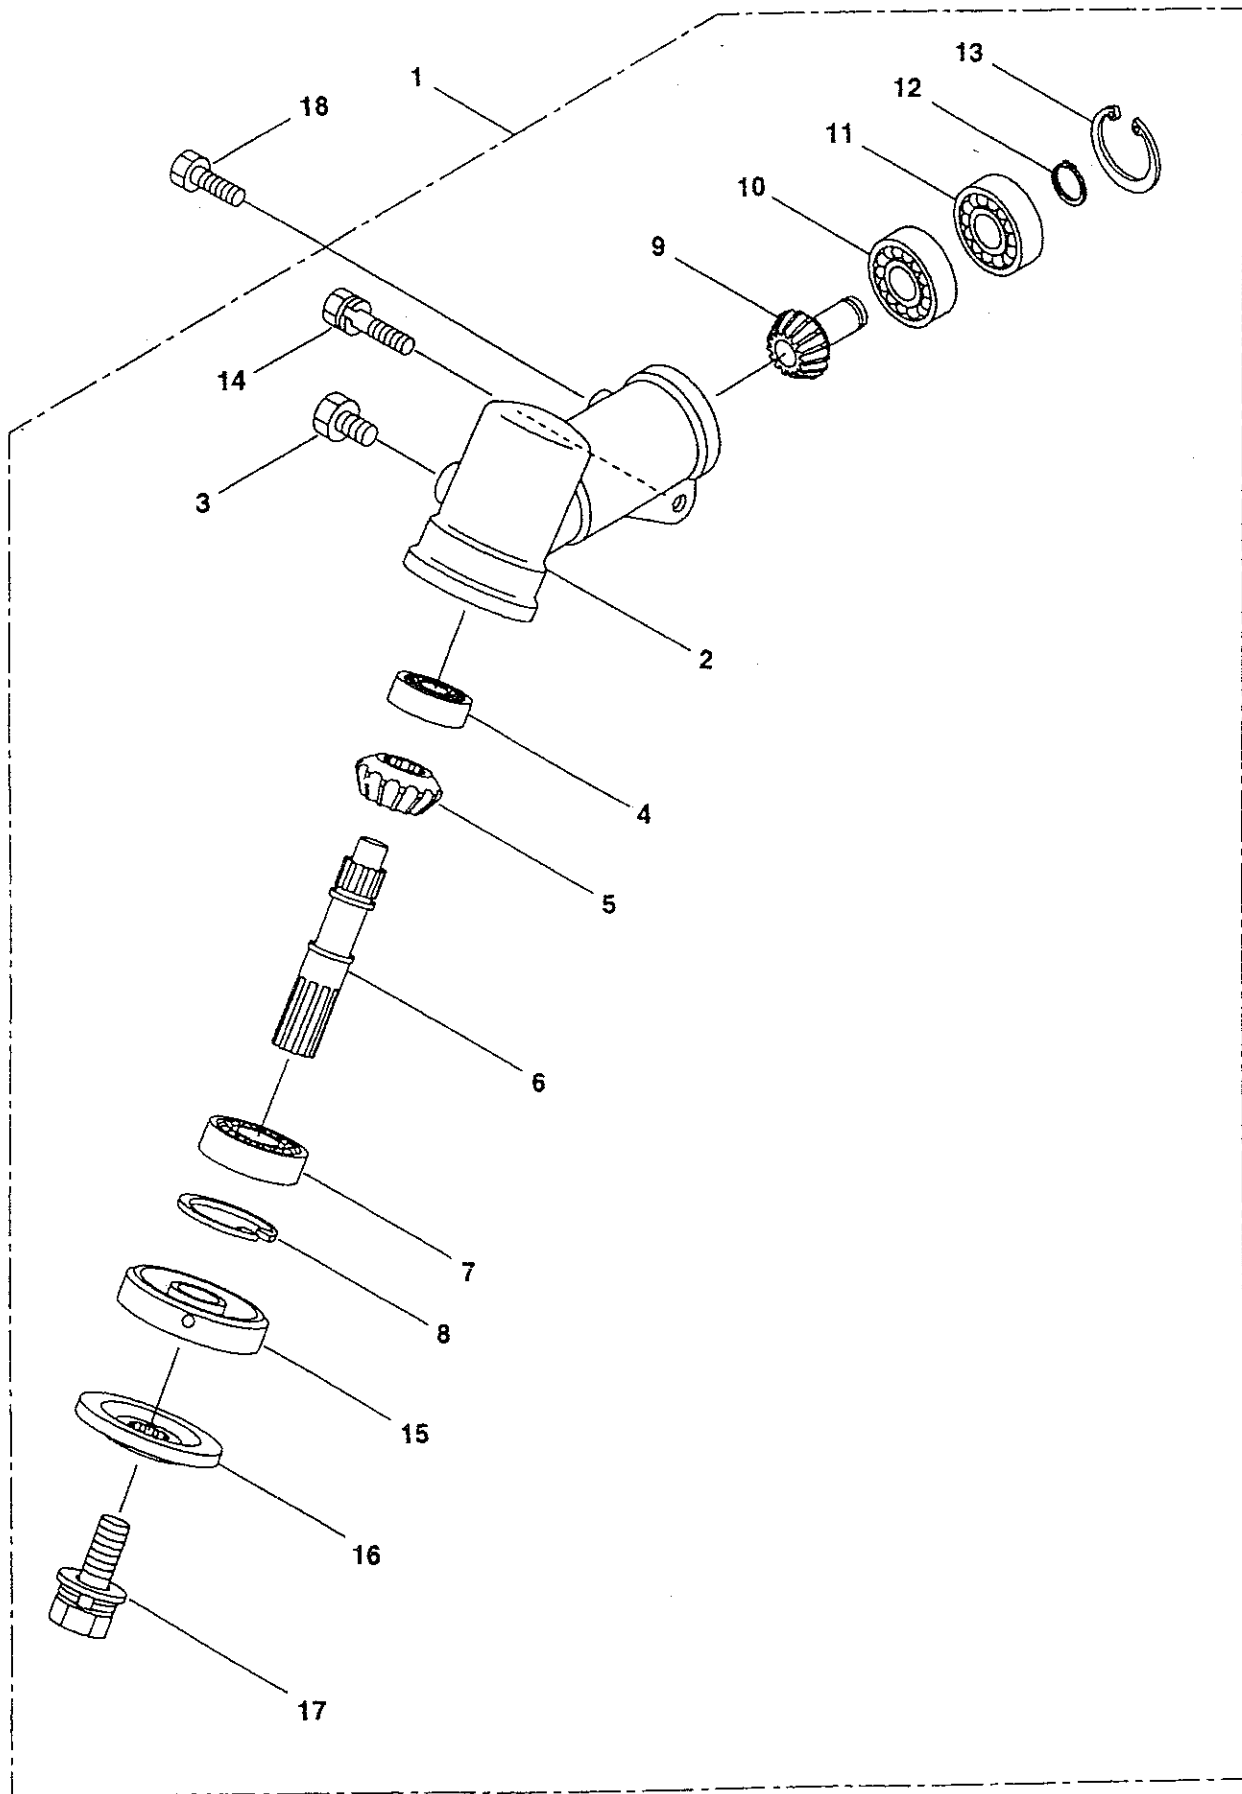

Model BC2800 Gearcase

Model BC2800 Gearcase

Ref. No.	Part No.	Description	Q'ty	Remarks
1	221429	Gearcase Ass'y	1	Includes 2-17(*)
2	220067	•Gearcase	1	
3	089819	•Bolt	1	M6 x 8
4	210554	•Bearing	1	#608
5	210555	•Gear	1	
6	215762	•Blade Shaft	1	
7	212999	•Bearing	1	#6001 2RK
8	055185	•Snap Ring	1	H28
9	215544	•Pinion Gear	1	
10	210560	•Bearing	1	#609
11	140268	•Bearing	1	#609Z
12	140269	•Snap Ring	1	WR9
13	140270	•Snap Ring	1	H24
14	092561	•Bolt	1	M5 x 25
15	212986	•Boss Adapter	1	
16	212987	•Clamping Washer	1	
17	215610	•Bolt	1	M8 x 22, Counterclockwise
18	089737	Bolt	1	M5 x 12