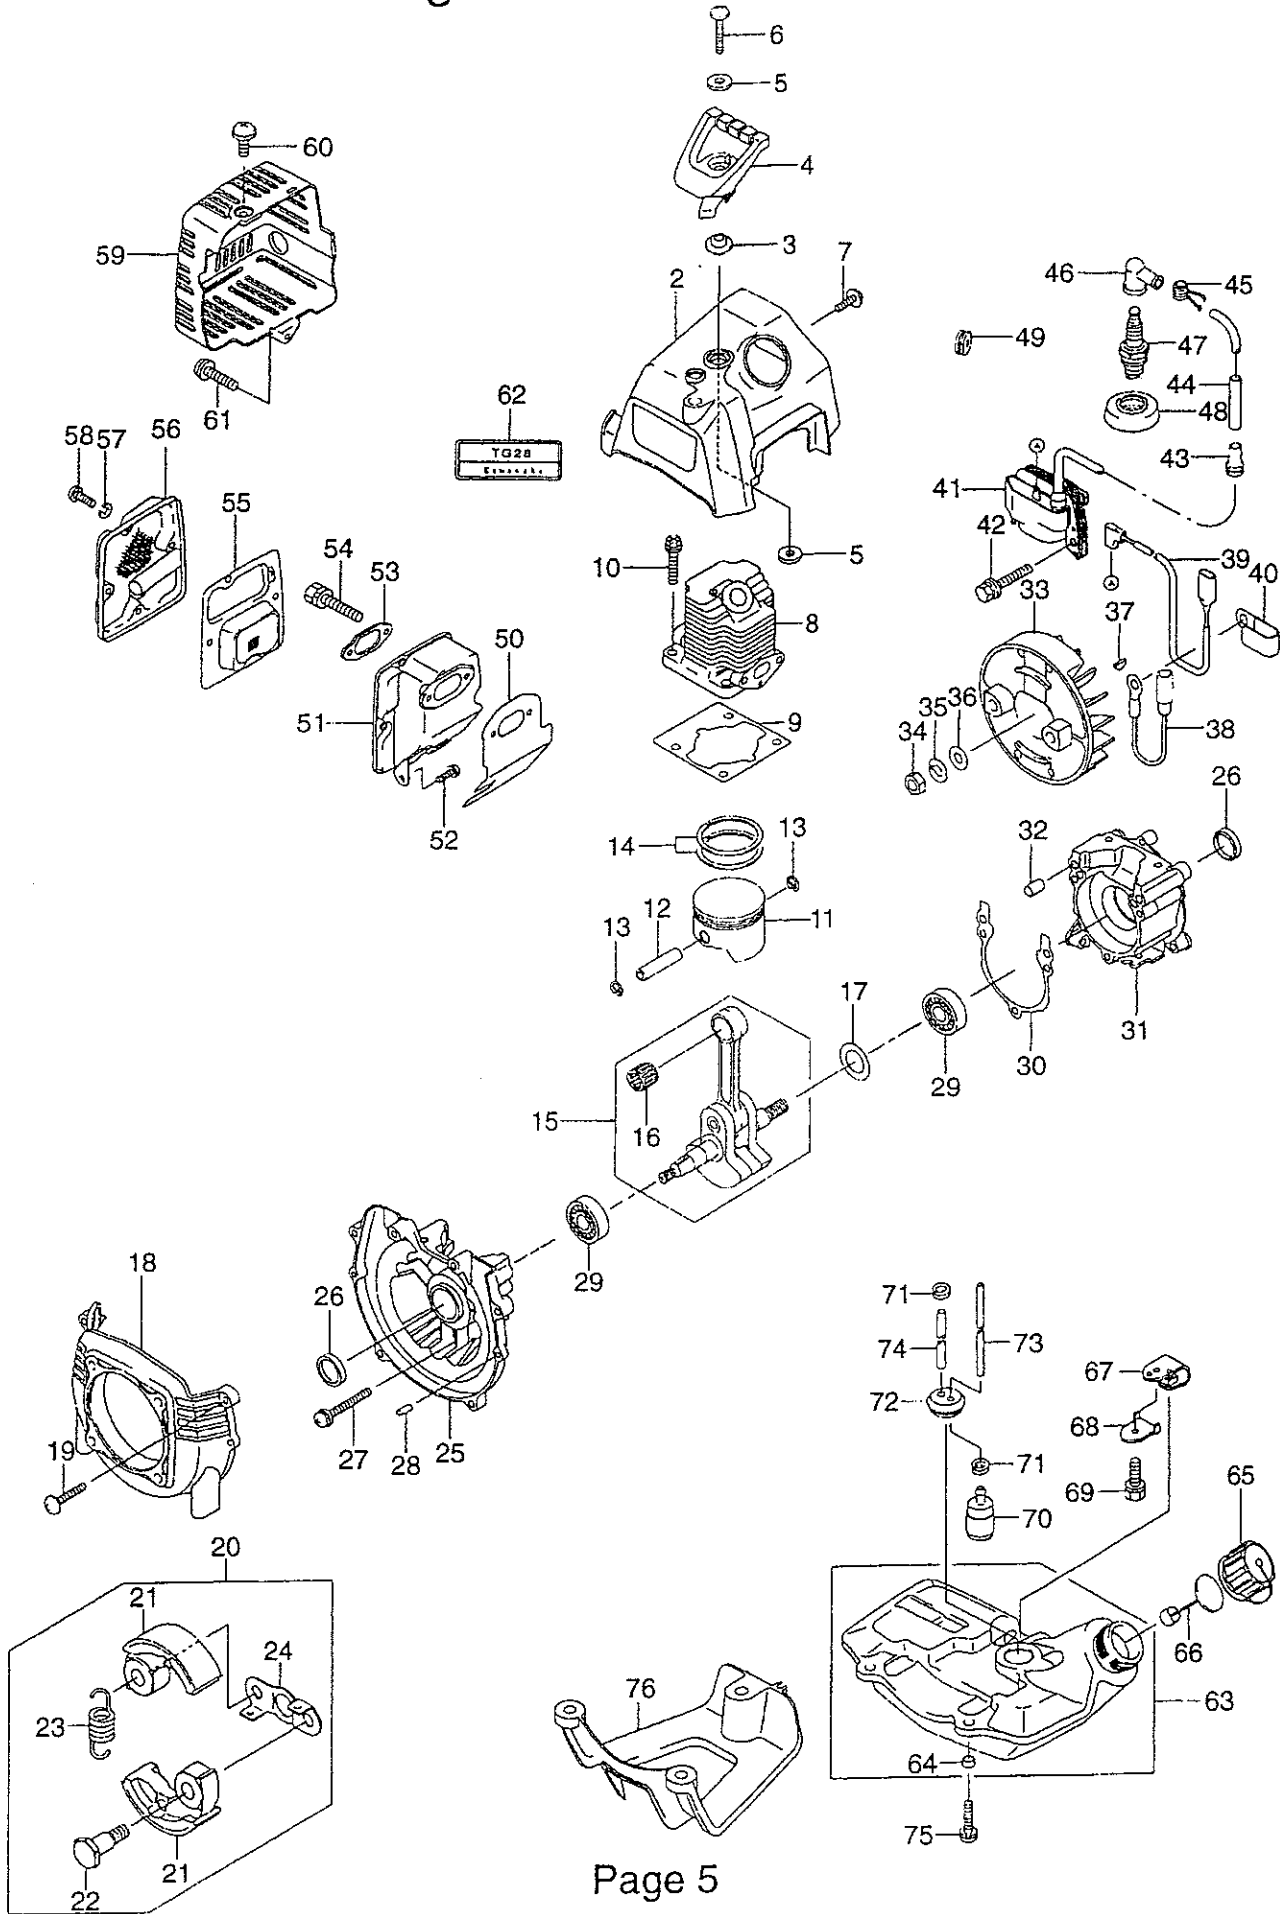

Model BC2800 Engine & Fuel Tank

Model BC2800 Engine & Fuel Tank

Ref. No.	Part No.	Description	Q'ty	Remarks
2	573285	Engine Shroud	1	
3	594589	Spacer	1	
4	573288	Guard	1	
5	575415	Washer	2	φ5.5×φ13.8×t2.0
6	594588	Screw	1	M5 × 20
7	594590	Screw	1	M5 × 10
8	624255	Cylinder-Engine	1	
9	573282	Gasket, Cylinder	1	
10	573283	Bolt	4	
11	575863	Piston	1	
12	575864	Piston Pin	1	
13	943474	Snap Ring	2	
14	911004	Piston Ring Set	1	
15	624521	Crankshaft Ass'y	1	Include 16
16	624520	Small End Bearing	1	
17	591525	Shim (t 0.1)	AR*	*(as required)
17	591526	Shim (t 0.2)	AR	
17	591527	Shim (t 0.4)	AR	
17	591528	Shim (t 0.6)	AR	
18	584434	Fan Housing	1	
19	943460	Screw	4	
20	598436	Clutch Ass'y	1	Includes 21~24(+)
21	598437	•Clutch Shoe	2	
22	943646	•Pin	2	
23	572810	•Clutch Spring	1	
24	597954	•Plate	1	
25	573277	Crankcase	1	
26	573180	Oil Seal	2	
27	573179	Screw	3	
28	911035	Dowel Pin	2	
29	620783	Ball Bearing	2	6201C3
30	584433	Gasket, Crankcase	1	
31	573280	Crankcase	1	
32	943349	Dowel Pin	2	
33	624522	Flywheel	1	
34	943173	Nut	1	
35	901546	Spring Washer	1	
36	071190	Washer	1	
37	911132	Woodruff Key	1	
38	996520	Lead Wire	1	100L
39	621027	Lead Wire	1	200L
40	624524	Clamp	1	
41	624523	Ignition Coil Ass'y	1	
42	573271	Bolt	2	M5 × 20
43	573275	Grommet	1	
44	573290	Tube	1	
45	591533	Terminal	1	
46	591532	Spark Plug Cap	1	
47	573183	Spark Plug	1	BM6A(NGK)

Ref. No.	Part No.	Description	Q'ty	Remarks
48	573289	Boot	1	
49	573273	Grommet	1	
50	624254	Gasket	1	
51	624533	Muffler Complete	1	
52	996332	Screw	1	
53	573293	Washer	1	
54	573294	Bolt	2	M5 × 18
55	624534	Baffle	1	
56	573296	Muffler Body	1	
57	071692	Spring Washer	4	
58	624535	Screw	4	
59	573297	Muffler Cover	1	
60	594590	Screw	1	M5 × 10
61	598435	Screw	1	M5 × 16
62	624543	Label	1	
63	624536	Fuel Tank Complete	1	Include 64
64	575440	Collar	3	
65	624251	Tank Cap Ass'y	1	
66	591580	Breather	1	
67	573300	Tank Bracket	1	
68	573301	Washer	1	
69	573302	Upset Bolt	1	
70	597947	Fuel Filter	1	
71	597948	Clamp	2	
72	597949	Grommet	1	
73	624538	Tube	1	φ3×φ5×175L
74	598434	Tube	1	φ3×φ6×120L
75	624537	Screw	3	M5 × 20
76	573305	Stand	1