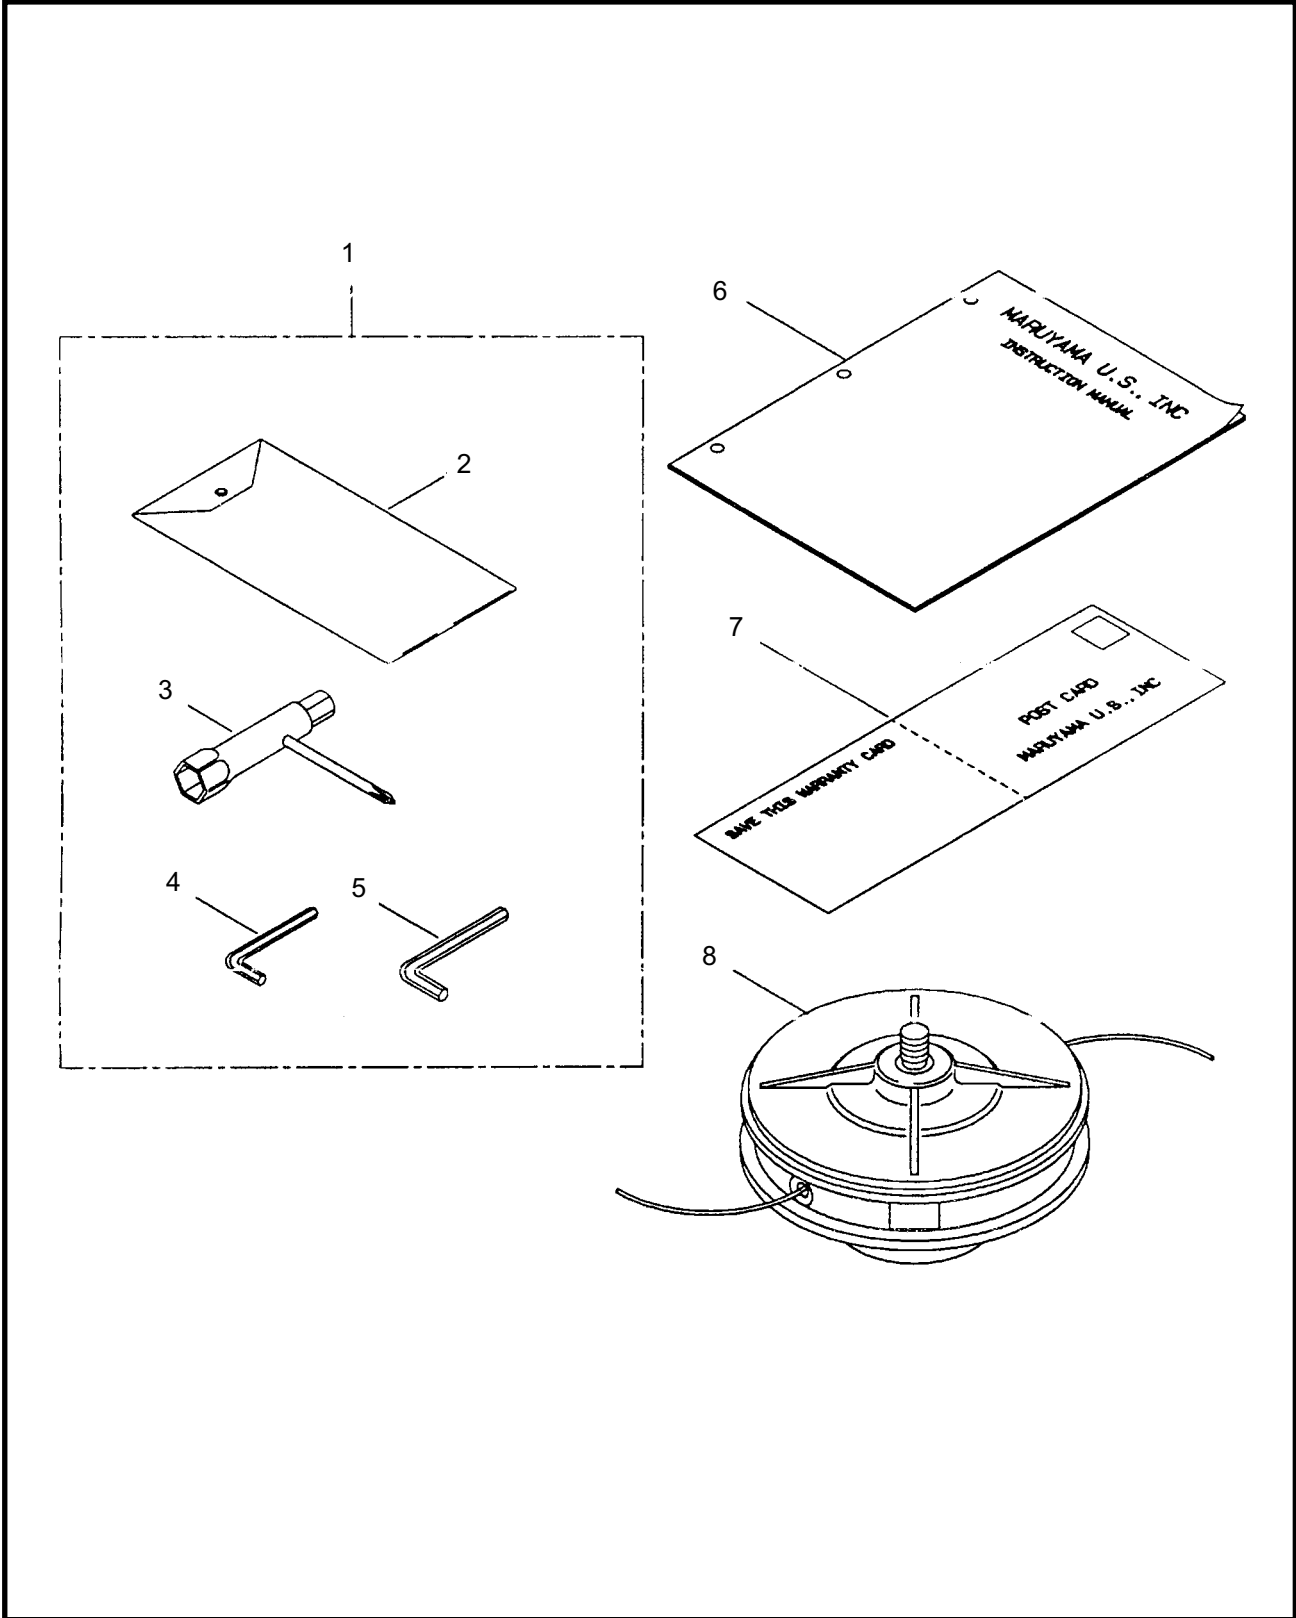

ACCESSORIES

REF #	PART #	DESCRIPTION	Q'TY.	NOTES
1	215585	Tool Set	1	Incl. 2-5
2	054753	Tool Bag	1	
3	210418	Box Wrench/Driver	1	12x19x(+)
4	219431	Spanner	1	3mm
5	219432	Spanner	1	4mm
6	224449	Instruction Manual	1	
7	216007	Warranty Registration Card	1	
8	840466	4" Semi-Auto Head (L)	1	BC2320
8	840568	5" Semi-Auto Head (L)	1	BC2360