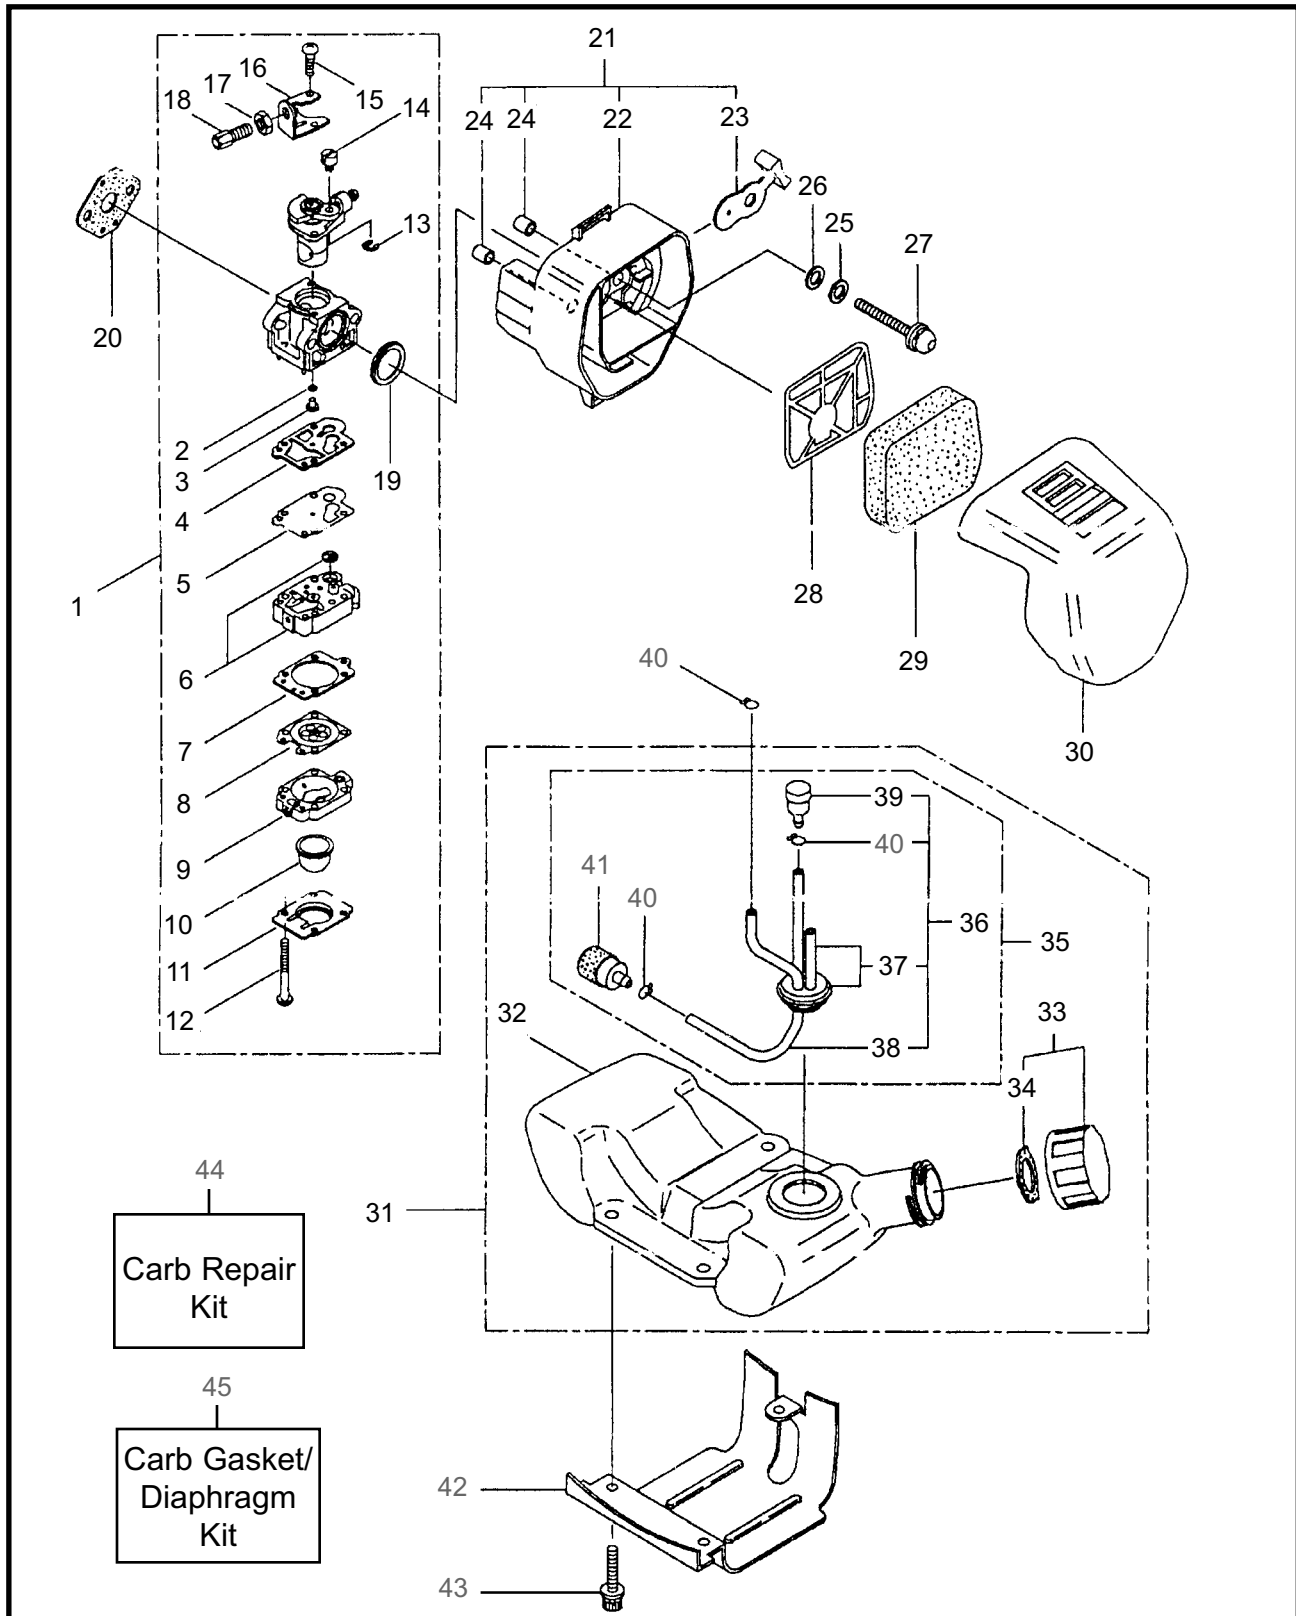

CARBURETOR

REF #	PART #	DESCRIPTION	Q'TY.	NOTES
1	268255	Carburetor	1	Incl. 2-19
2	261871	O-Ring	1	
3	268574	Main Jet	1	
4	262995	Gasket	1	
5	262994	Diaphragm, Fuel Pump	1	
6	268499	Pump Body	1	
7	262993	Gasket	1	
8	268501	Diaphragm, Metering	1	
9	262991	Purge Body	1	
10	261874	Primer	1	
11	262992	Cover Plate	1	
12	262996	Screw	4	
13	261876	E-Ring	1	
14	261658	Swivel	1	
15	261875	Screw	1	
16	261659	Bracket	1	
17	261878	Nut	1	
18	263994	Adjuster	1	
19	261657	Packing	1	
20	261864	Gasket	1	
21	268410	Air Filter Case Ass'y	1	Incl. 22-24
22	268405	Air Filter Case	1	
23	268409	Valve	1	
24	268408	Sleeve	2	5.5x7.1x6.5L
25	263345	Packing	1	7.2x11xt1.3
26	263942	Washer	1	7.2x12xt0.15
27	264016	Cap Screw	2	M5x60
28	268406	Plate	1	
29	268407	Foam Element	1	
30	268404	Air Filter Cover	1	
31	268257	Fuel Tank Ass'y	1	Incl. 32-42
32	268258	Fuel Tank	1	
33	261584	Fuel Tank Cap Ass'y	1	Incl. 34
34	261105	Gasket	1	
35	268469	Fuel Pipe Pick-Up Ass'y	1	Incl. 36-41
36	268470	Fuel Pipe Ass'y	1	Incl. 37-40
37	268519	Fuel Pipe & Grommet	1	
38	262649	Fuel Pipe	1	
39	261590	Breather	1