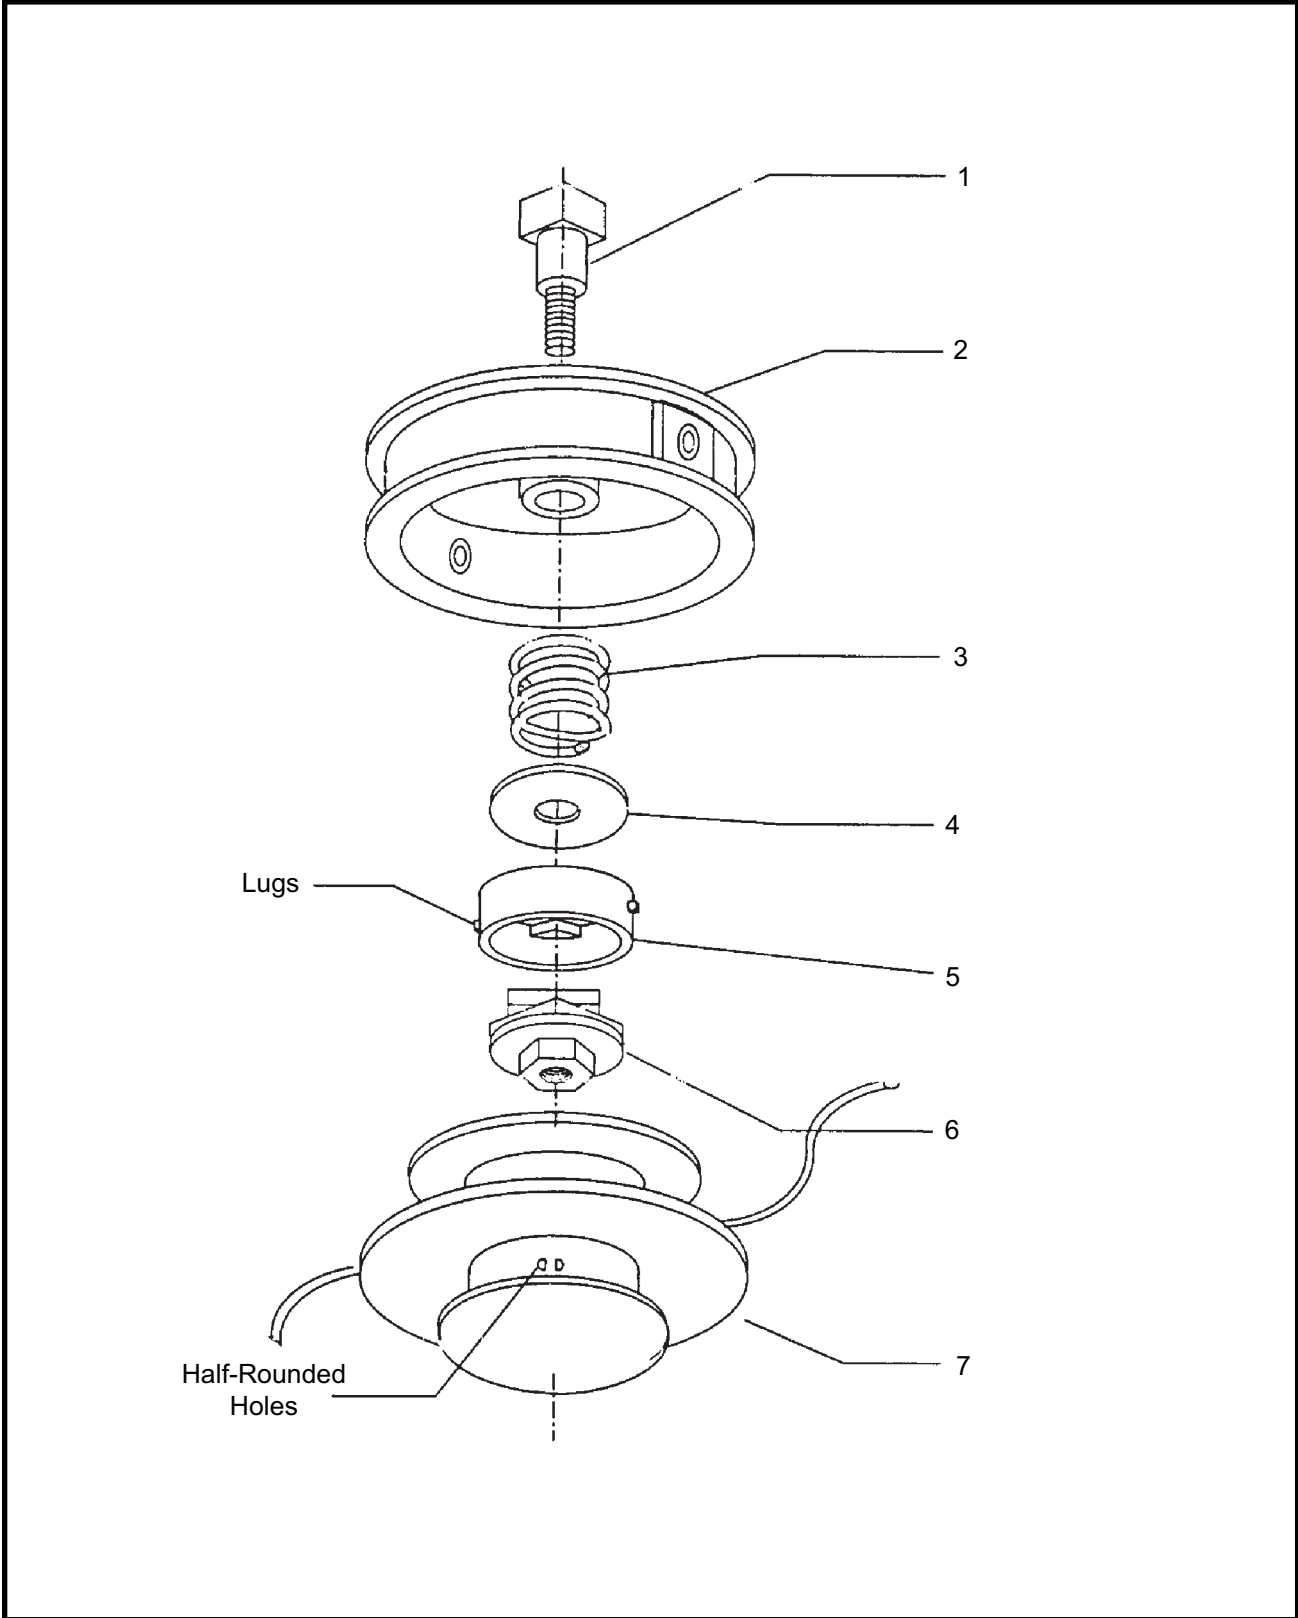

14 ILLUSTRATED PARTS LIST
CE260 Engine

ENGINE

REF #	PART #	DESCRIPTION	Q'TY.	NOTES
1	268229	Cylinder	1	
2	268231	Gasket	1	
3	261250	Cap Screw	8	M5x20
4	266317	Insulator	1	
5	268233	Air Duct	1	
6	261171	Gasket	2	
7	265924	Cap Screw	2	M5X25
8	268016	Muffler Ass'y	1	Incl. 9-12
9	268017	Muffler	1	
10	267056	Spark Arrester	1	
11	268171	Muffler Tail	1	
12	265107	Cap Screw	2	M4x10
13	268461	Holder	1	
14	268235	Plate	1	
15	266402	Cap Screw	2	M5x55
16	268019	Gasket	1	
17	268468	Protector	1	
18	268195	Cap Screw	2	M5x10
19	268238	Cylinder Cover	1	
20	268051	Screw	2	M4x25
21	268241	Crankcase	1	
22	261491	Bearing	2	#6001C3
23	261492	Oil Seal	1	
24	261386	Oil Seal	1	
25	055185	Snap Ring	1	
26	261612	Cap Screw	3	M5x30
27	268247	Piston	1	
28	261496	Piston Ring	2	(2) required
29	261497	Piston Pin	1	
30	261037	Bearing, Needle	1	
31	261576	Clip, Piston	2	
32	265197	Crankshaft & Rod Ass'y	1	
33	268439	Clutch Kit	1	Incl. 34-37
34	267342	Clutch Shoe	2	(2) required
35	267345	Spring, Clutch	1	
36	264505	Bolt	2	
37	261189	Washer	2	
38	261777	Wave Washer	2	
39	268263	Fan Cover	1	

4" TAP CUTTING HEAD

REF #	PART #	DESCRIPTION	Q'TY.	NOTES
1	840520	Housing	1	
2	840404	Eyelets	2	
3	840519	Nut	1	
4	840424	Spring	1	
5	840522	Spool	1	
6	840422	Button	1	
7	840523	Cover	1	
8	840519	Nut	1	

5" TAP CUTTING HEAD

REF #	PART #	DESCRIPTION	Q'TY.	NOTES
1	840570	Shaft Bolt	1	
2	840571	Housing W/Eyelets	1	
3	840406	Spring	1	
4	840573	Washer	1	
5	840574	Outer Drive	1	
6	840575	Inner Cam	1	
7	840576	Spool W/Line	1	