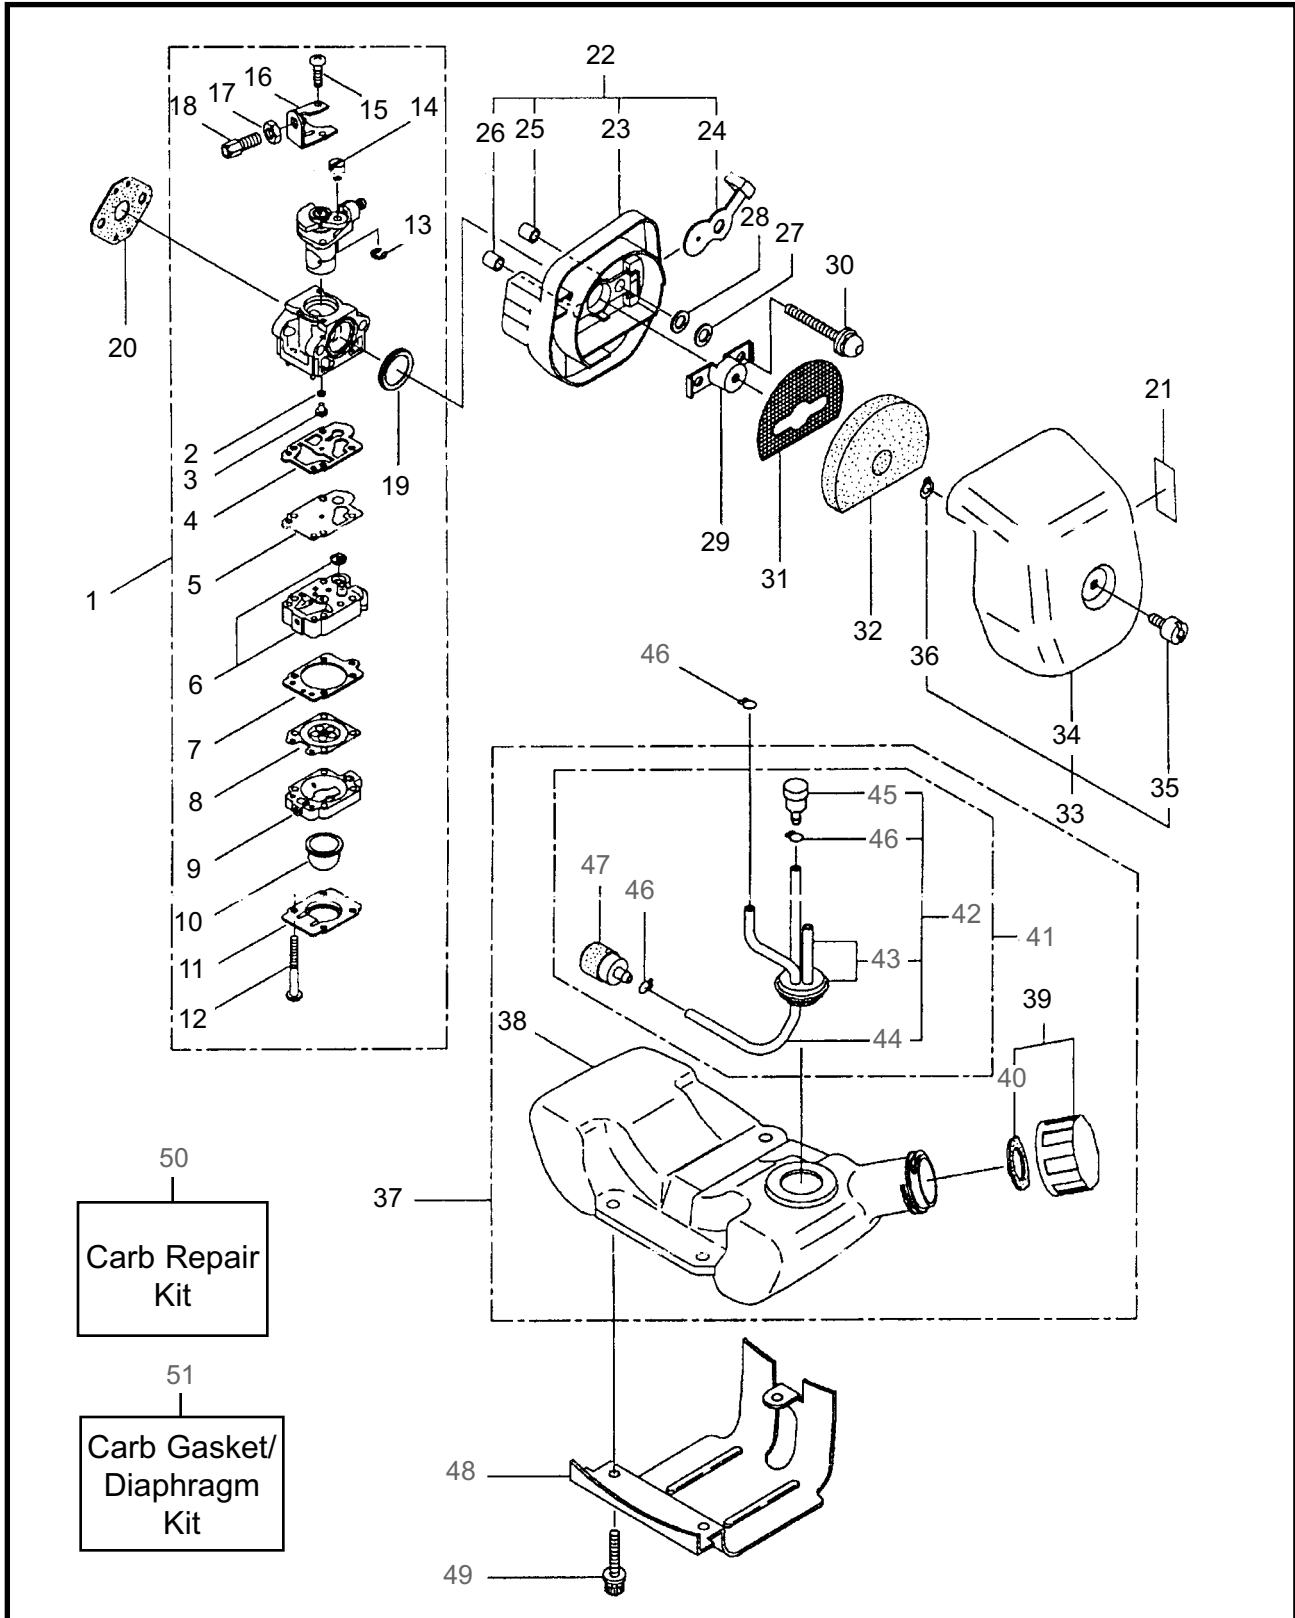

CARBURETOR

REF #	PART #	DESCRIPTION	Q'TY.	NOTES
1	268053	Carburetor Ass'y	1	Incl. 2-19
2	261871	O-Ring	1	
3	268502	Main Jet	1	
4	262995	Gasket	1	
5	262994	Diaphragm, Fuel Pump	1	
6	264155	Pump Body	1	
7	262993	Gasket	1	
8	268501	Diaphragm, Metering	1	
9	262991	Purge Body	1	
10	261874	Primer Bulb	1	
11	262992	Cover Plate	1	
12	262996	Screw	4	
13	261876	E-Ring	1	
14	261658	Swivel	1	
15	260607	Screw	2	
16	261659	Bracket	1	
17	261878	Nut	1	
18	263994	Adapter	1	
19	261657	Packing	1	
20	261864	Gasket	1	
21	261352	Label	1	Choke
22	268055	Air Filter Case Ass'y	1	Incl. 23-26
23	268056	Air Filter Case	1	
24	268057	Valve	1	
25	268412	Sleeve	1	5.5x7.1x6.6L
26	268157	Sleeve	1	5.5x7.1x6L
27	263345	Packing	1	7.2x11xt1.3
28	263942	Washer	1	7.2x12xt0.15
29	263815	Stay	1	
30	264016	Cap Screw	2	M5x60
31	265026	Screen	1	
32	265027	Foam Element	1	
33	268058	Air Filter Cover Ass'y	1	Incl. 34-36
34	268059	Air Filter Cover	1	
35	264022	Knob	1	
36	261734	Snap Ring	1	#5
37	268197	Fuel Tank Ass'y	1	Incl. 38-48
38	268060	Fuel Tank	1	
39	264784	Fuel Tank Cap Ass'y	1	Incl. 40