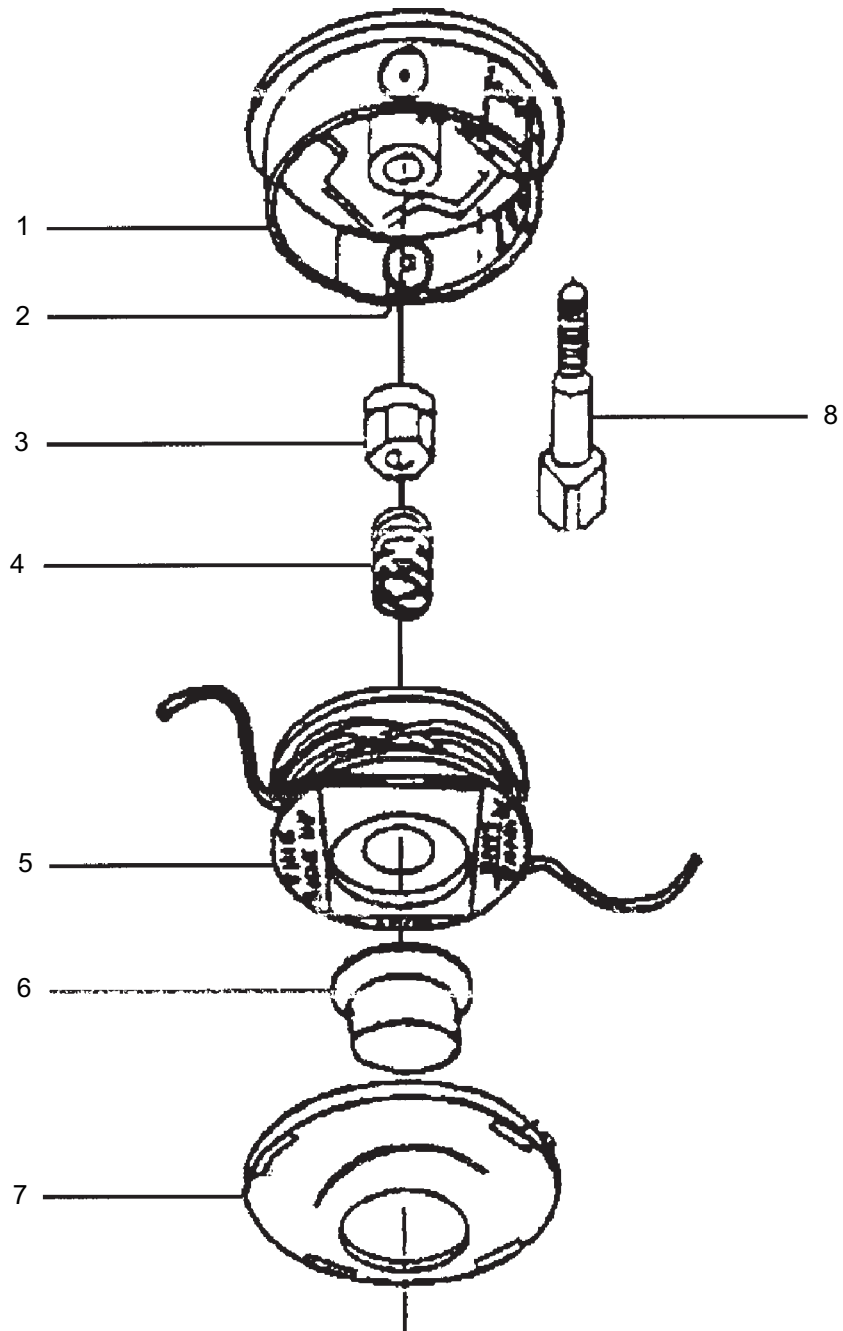

CARBURETOR

REF #	PART #	DESCRIPTION	Q'TY.	NOTES
1	268255	Carburetor	1	Incl. 2-19
2	261871	O-Ring	1	
3	268574	Main Jet	1	
4	262995	Gasket	1	
5	262994	Diaphragm, Fuel Pump	1	
6	268499	Pump Body	1	
7	262993	Gasket	1	
8	268501	Diaphragm, Metering	1	
9	262991	Purge Body	1	
10	261874	Primer	1	
11	262992	Cover Plate	1	
12	262996	Screw	4	
13	261876	E-Ring	1	
14	261658	Swivel	1	
15	261875	Screw	1	
16	261659	Bracket	1	
17	261878	Nut	1	
18	263994	Adjuster	1	
19	261657	Packing	1	
20	261864	Gasket	1	
21	268410	Air Filter Case Ass'y	1	Incl. 22-24
22	268405	Air Filter Case	1	
23	268409	Valve	1	
24	268408	Sleeve	2	5.5x7.1x6.5L
25	263345	Packing	1	7.2x11xt1.3
26	263942	Washer	1	7.2x12xt0.15
27	264016	Cap Screw	2	M5x60
28	268406	Plate	1	
29	268407	Foam Element	1	
30	268404	Air Filter Cover	1	
31	268257	Fuel Tank Ass'y	1	Incl. 32-42
32	268258	Fuel Tank	1	
33	261584	Fuel Tank Cap Ass'y	1	Incl. 34
34	261105	Gasket	1	
35	268469	Fuel Pipe Pick-Up Ass'y	1	Incl. 36-41
36	268470	Fuel Pipe Ass'y	1	Incl. 37-40
37	268519	Fuel Pipe & Grommet	1	
38	262649	Fuel Pipe	1	
39	261590	Breather	1	

CARBURETOR

REF #	PART #	DESCRIPTION	Q'TY.	NOTES
40	261117	Clip	3	
41	264653	Filter Ass'y	1	
42	268260	Stand	1	
43	261250	Cap Screw	3	M5x20
44	840859	Carburetor Repair Kit	1	
45	840860	Carburetor Gasket/Diaphragm Kit	1	

4" TAP CUTTING HEAD

REF #	PART #	DESCRIPTION	Q'TY.	NOTES
1	840520	Housing	1	
2	840404	Eyelets	2	
3	840519	Nut	1	
4	840424	Spring	1	
5	840522	Spool	1	
6	840422	Button	1	
7	840523	Cover	1	
8	840519	Nut	1	

5" TAP CUTTING HEAD

REF #	PART #	DESCRIPTION	Q'TY.	NOTES
1	840570	Shaft Bolt	1	
2	840571	Housing W/Eyelets	1	
3	840406	Spring	1	
4	840573	Washer	1	
5	840574	Outer Drive	1	
6	840575	Inner Cam	1	
7	840576	Spool W/Line	1	