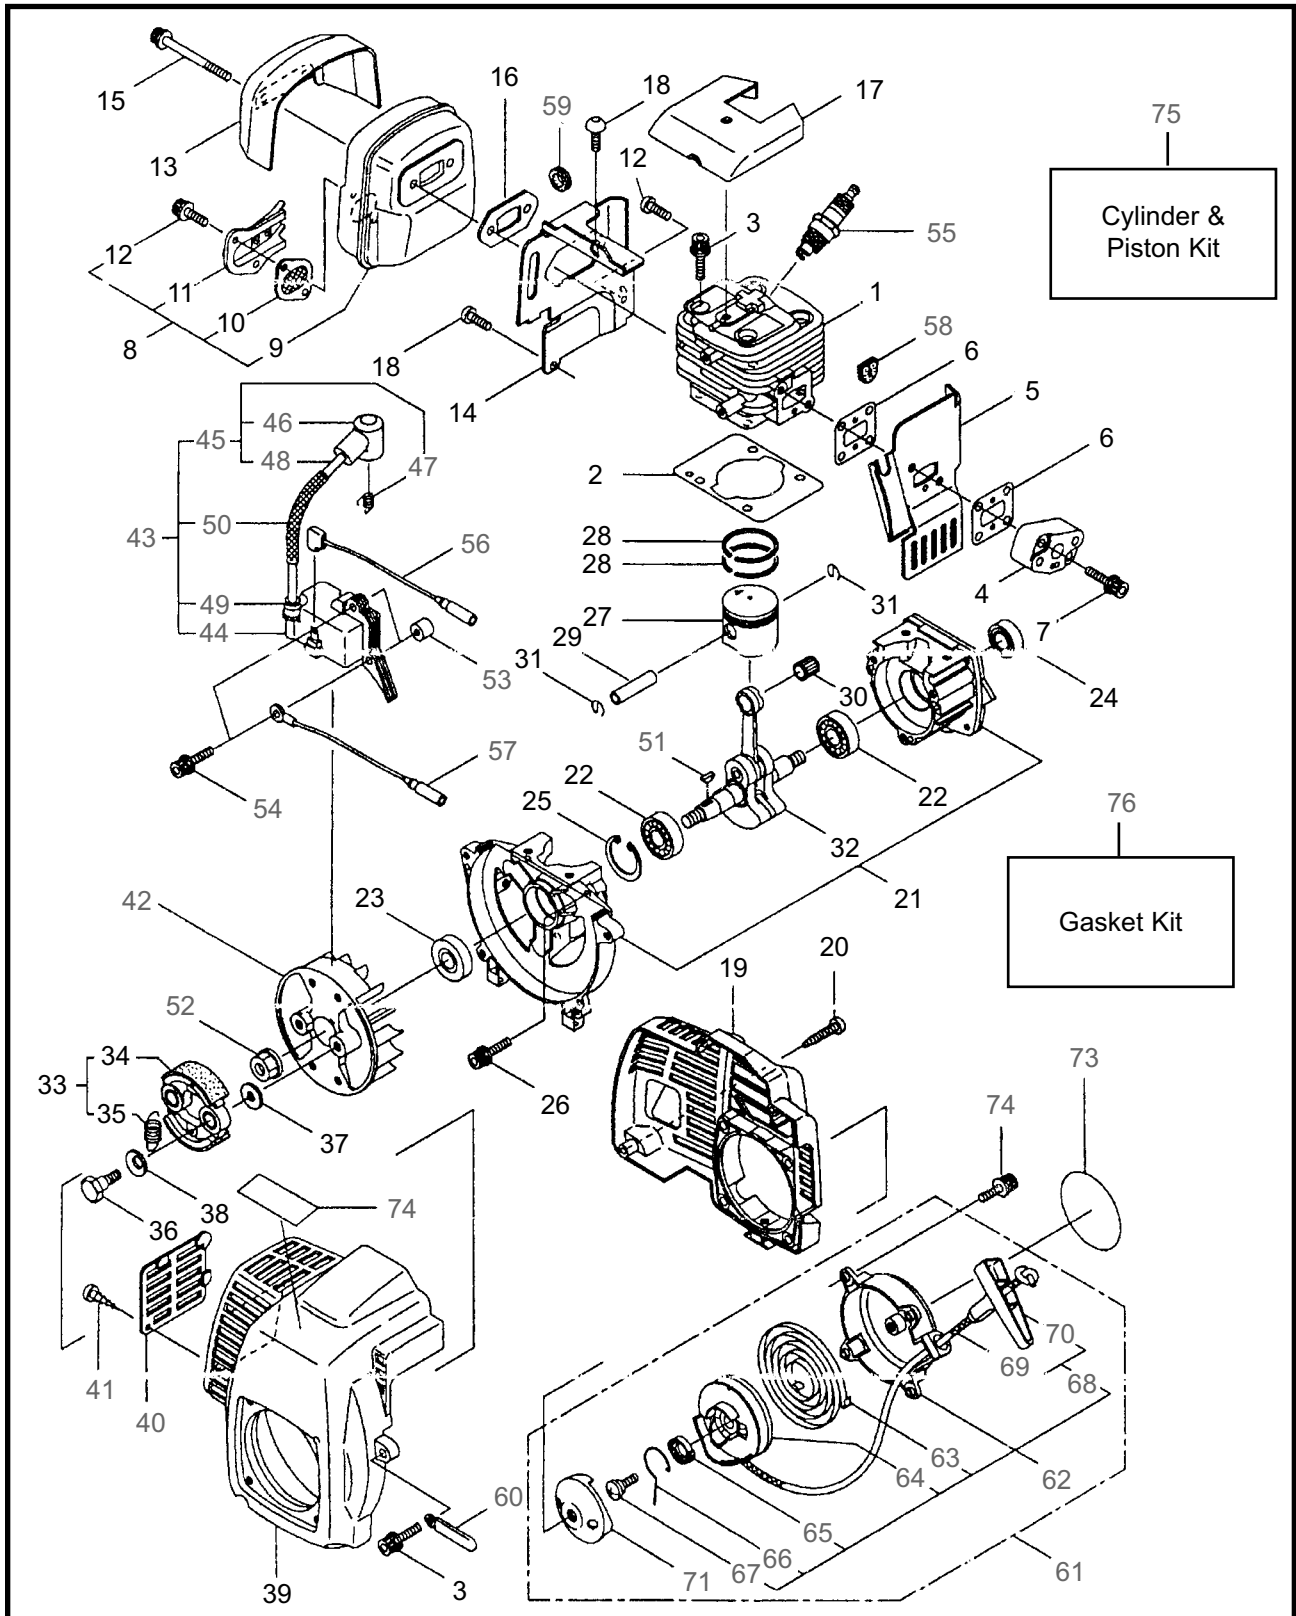

6 ILLUSTRATED PARTS LIST
CE230 Engine

ENGINE

REF #	PART #	DESCRIPTION	Q'TY.	NOTES
1	268005	Cylinder	1	
2	268070	Gasket	1	
3	261250	Cap Screw	4	M5x20
4	266317	Insulator	1	
5	268014	Air Duct	1	
6	261171	Gasket	2	
7	265924	Cap Screw	2	M5x25
8	268016	Muffler Ass'y	1	Incl. 9-12
9	268017	Muffler	1	
10	267056	Spark Arrester	1	
11	268171	Muffler Tail	1	
12	265107	Cap Screw	2	M4x10
13	268461	Holder	1	
14	268020	Plate	1	
15	266402	Cap Screw	2	M5x55
16	268019	Gasket	1	
17	268460	Protector	1	
18	268195	Cap Screw	2	M5x10
19	268159	Cylinder Cover	1	
20	268051	Screw	2	M4x25
21	268026	Crankcase	1	
22	261491	Bearing	2	#6001C3
23	261492	Oil Seal	1	
24	261386	Oil Seal	1	
25	055185	Snap Ring	1	#28
26	261612	Cap Screw	3	M5x30
27	268032	Piston	1	
28	264891	Piston Ring	2	
29	261036	Piston Pin	1	
30	263957	Bearing Needle	1	
31	261576	Clip, Piston	2	
32	268187	Crankshaft & Rod Ass'y	1	
33	268439	Clutch Kit	1	Incl. 35-38
34	267342	Clutch Shoe	2	
35	267345	Sping, Clutch	1	
36	264505	Clutch Bolt	2	
37	261189	Washer	2	6x16.5xt1.2
38	261777	Wave Washer	2	
39	268474	Fan Cover	2