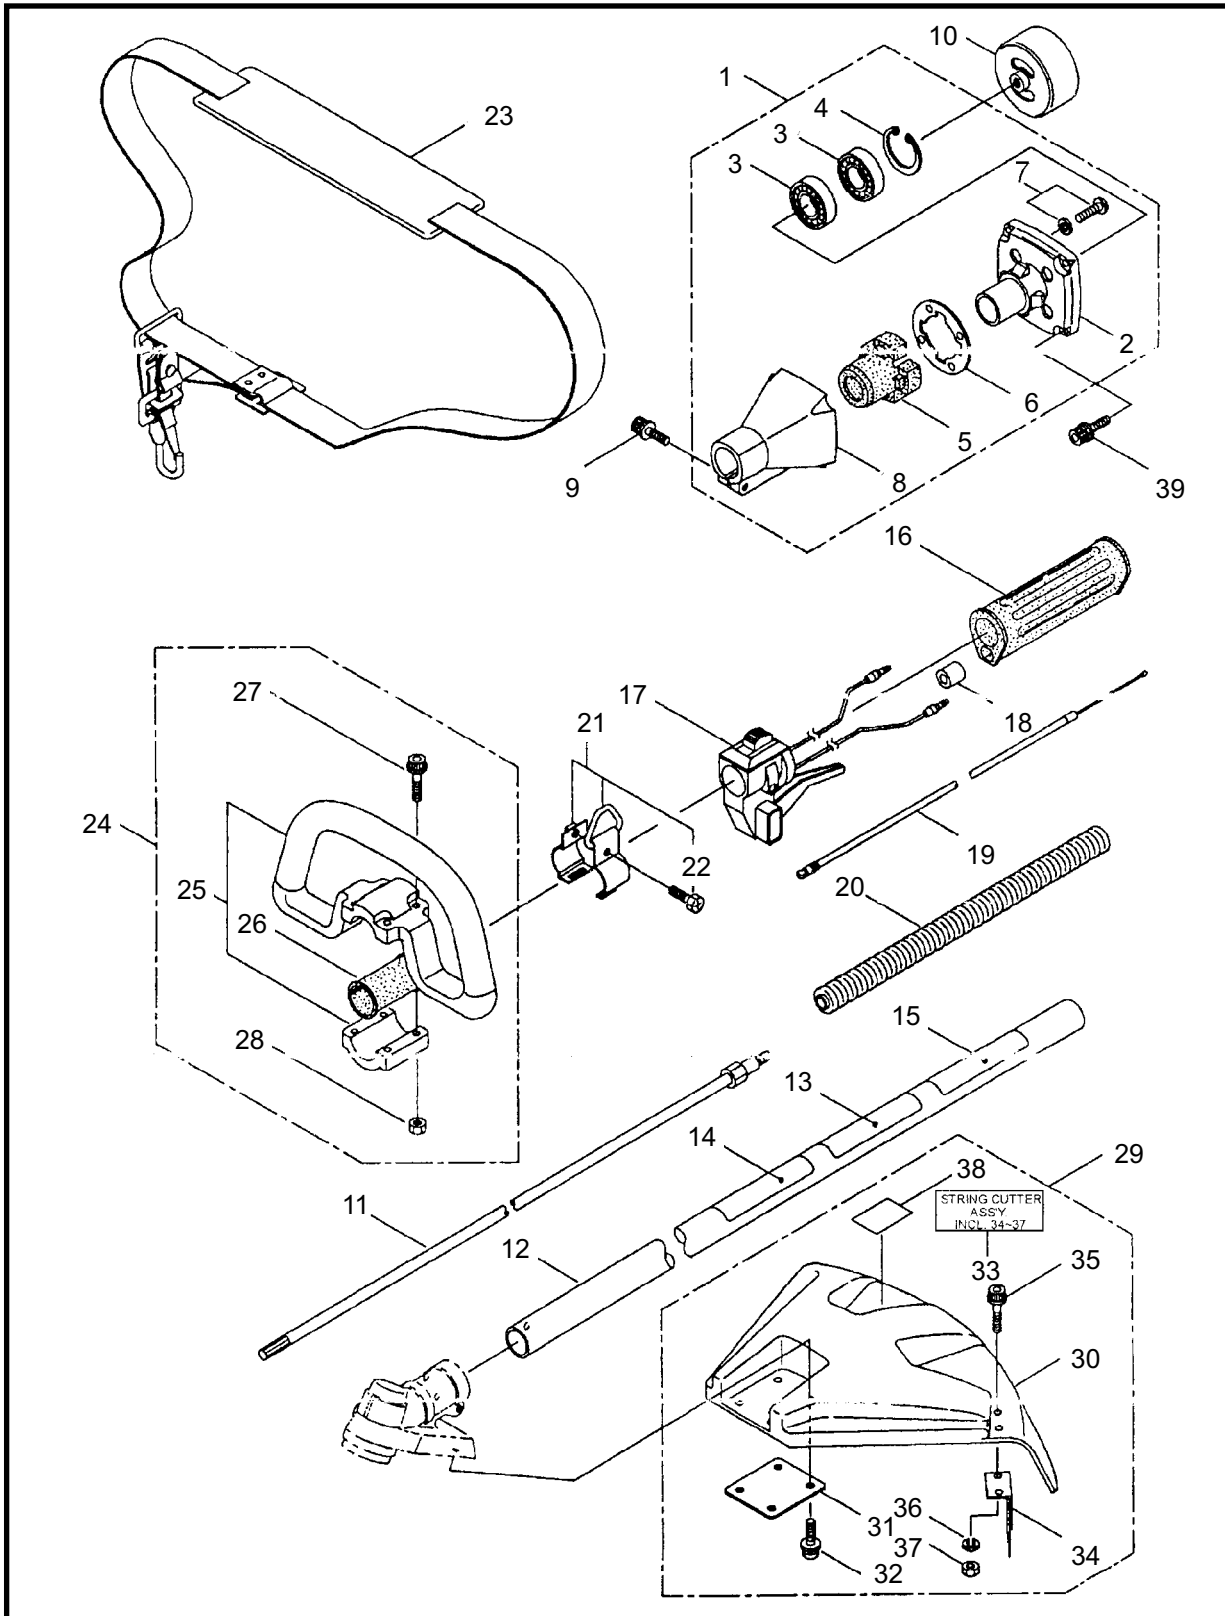

MAIN BODY

REF #	PART #	DESCRIPTION	Q'TY.	NOTES
1	219469	Clutch Case Ass'y	1	Incl. 2-8
2	218879	Bearing Case	1	
3	261743	Bearing	2	#6000ZZ
4	054676	Snap Ring	1	#26
5	214162	Buffer	1	
6	214163	Washer	1	
7	092033	Screw	4	M5x15
8	218880	Driveshaft Tube Adapter	1	
9	261246	Cap Screw	1	M5x25
10	219083	Clutch Drum	1	
11	219268	Driveshaft Ass'y	1	
12	223817	Driveshaft Tube	1	BC2320
12	220078	Dreveshaft Tube	1	BC2620 Incl. 13-15
13	221501	Label	1	CAUTION
14	221502	Label	1	CAUTION
15	224446	Label	1	MODEL
16	215532	Shaft Grip	1	
17	221783	Throtte Trigger	1	BC2320
17	221465	Throttle Trigger	1	BC2620
18	214083	Outer Guide	1	
19	213444	Throttle Cable	1	340L
20	213548	Plastic Tube	1	#10X200L
21	054691	Hanging Bracket Ass'y	1	Incl. 22
22	089738	Bolt	1	M5x15
23	220533	Shoulder Strap Ass'y	1	
24	215601	Loop Handle Ass'y	1	Incl. 25-28
25	214982	Loop Handle	1	
26	213171	Packing	1	
27	215608	Cap Screw	4	M5x30x16
28	089846	Nut	4	M5
29	221833	Safety Cover Ass'y	1	Incl. 30-37
30	221403	Safety Cover	1	
31	221469	Plate	1	
32	221785	Cap Screw	4	M5x12
33	221836	String Cutter Ass'y	1	Incl. 34-37
34	221438	String Cutter	1	
35	215351	Cap Screw	2	M5x25
36	089901	Spring Washer	2	M5
37	089846	Nut	2	M5
38	220895	Label	1	
39	261250	Cap Screw	4	M5x20

4 ILLUSTRATED PARTS LIST
BC2320/BC2620

GEAR CASE

REF #	PART #	DESCRIPTION	Q'TY.	NOTES
1	221834	Gearcase Ass'y	1	Incl. 2-16
2	219077	Gearcase	1	
3	089884	Bolt	1	M8x10
4	210554	Bearing	1	#608
5	210555	Gear	1	
6	215762	Blade Shaft	1	
7	212999	Bearing	1	#6001 2RK
8	055185	Snap Ring	1	#28
9	215544	Pinion Gear	1	
10	210560	Bearing	1	#609
11	217042	Bearing	1	#609Z
12	140269	Snap Ring	1	WR9
13	140270	Snap Ring	1	#24
14	261246	Cap Screw	1	M5x25
15	221467	Boss Adapter	1	
16	215993	Alignment Screw	1	M5x10

5" TAP CUTTING HEAD

REF #	PART #	DESCRIPTION	Q'TY.	NOTES
1	840570	Shaft Bolt	1	
2	840571	Housing W/Eyelets	1	
3	840406	Spring	1	
4	840573	Washer	1	
5	840574	Outer Drive	1	
6	840575	Inner Cam	1	
7	840576	Spool W/Line	1	