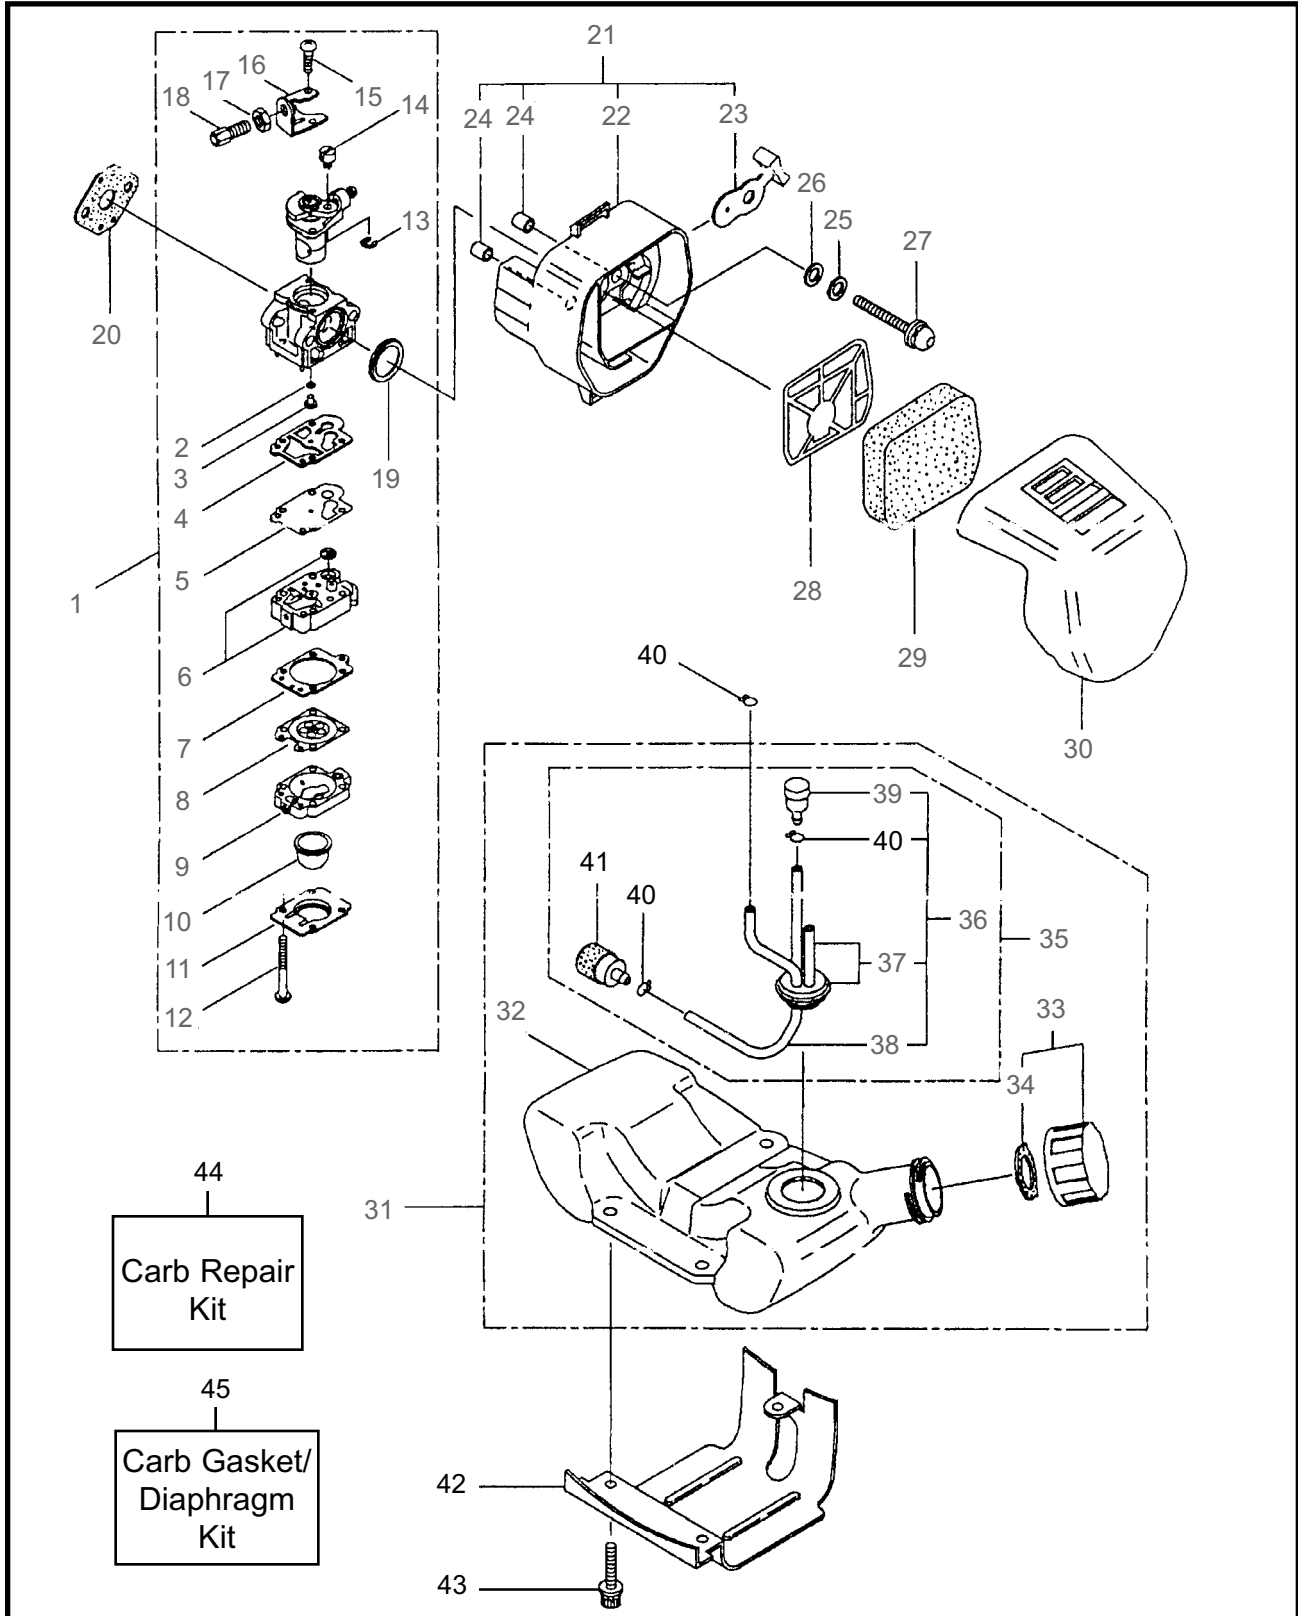

CARBURETOR

REF #	PART #	DESCRIPTION	Q'TY.	NOTES
40	261117	Clip	3	
41	264653	Filter Ass'y	1	
42	268260	Stand	1	
43	261250	Cap Screw	3	M5x20
44	840859	Carburetor Repair Kit	1	
45	840860	Carburetor Gasket/Diaphragm Kit	1