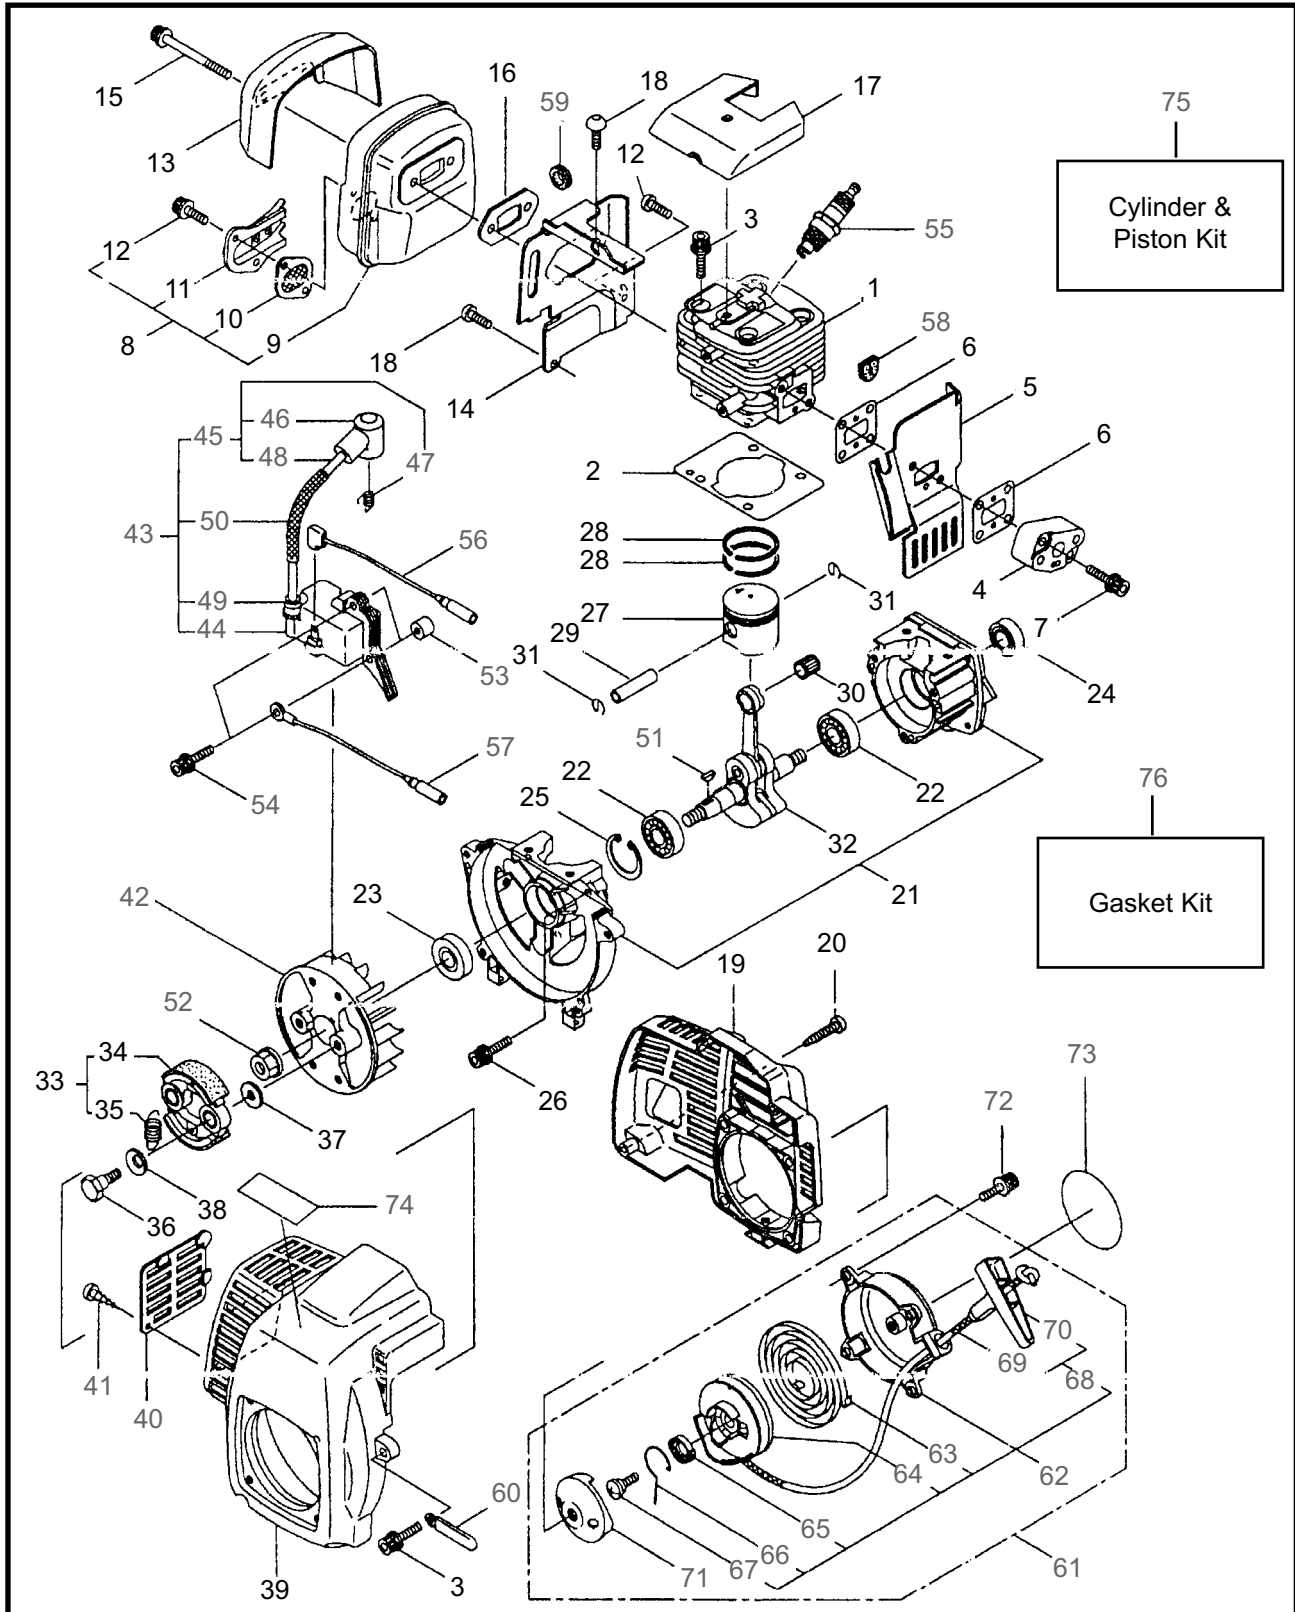

14 ILLUSTRATED PARTS LIST
CE260 Engine

ENGINE

REF #	PART #	DESCRIPTION	Q'TY.	NOTES
1	268229	Cylinder	1	
2	268231	Gasket	1	
3	261250	Cap Screw	8	M5x20
4	266317	Insulator	1	
5	268233	Air Duct	1	
6	261171	Gasket	2	
7	265924	Cap Screw	2	M5X25
8	268016	Muffler Ass'y	1	Incl. 9-12
9	268017	Muffler	1	
10	267056	Spark Arrester	1	
11	268171	Muffler Tail	1	
12	265107	Cap Screw	2	M4x10
13	268461	Holder	1	
14	268235	Plate	1	
15	266402	Cap Screw	2	M5x55
16	268019	Gasket	1	
17	268468	Protector	1	
18	268195	Cap Screw	2	M5x10
19	268238	Cylinder Cover	1	
20	268051	Screw	2	M4x25
21	268241	Crankcase	1	
22	261491	Bearing	2	#6001C3
23	261492	Oil Seal	1	
24	261386	Oil Seal	1	
25	055185	Snap Ring	1	
26	261612	Cap Screw	3	M5x30
27	268247	Piston	1	
28	261496	Piston Ring	2	(2) required
29	261497	Piston Pin	1	
30	261037	Bearing, Needle	1	
31	261576	Clip, Piston	2	
32	265197	Crankshaft & Rod Ass'y	1	
33	268439	Clutch Kit	1	Incl. 34-37
34	267342	Clutch Shoe	2	(2) required
35	267345	Spring, Clutch	1	
36	264505	Bolt	2	
37	261189	Washer	2	
38	261777	Wave Washer	2	
39	268263	Fan Cover	1