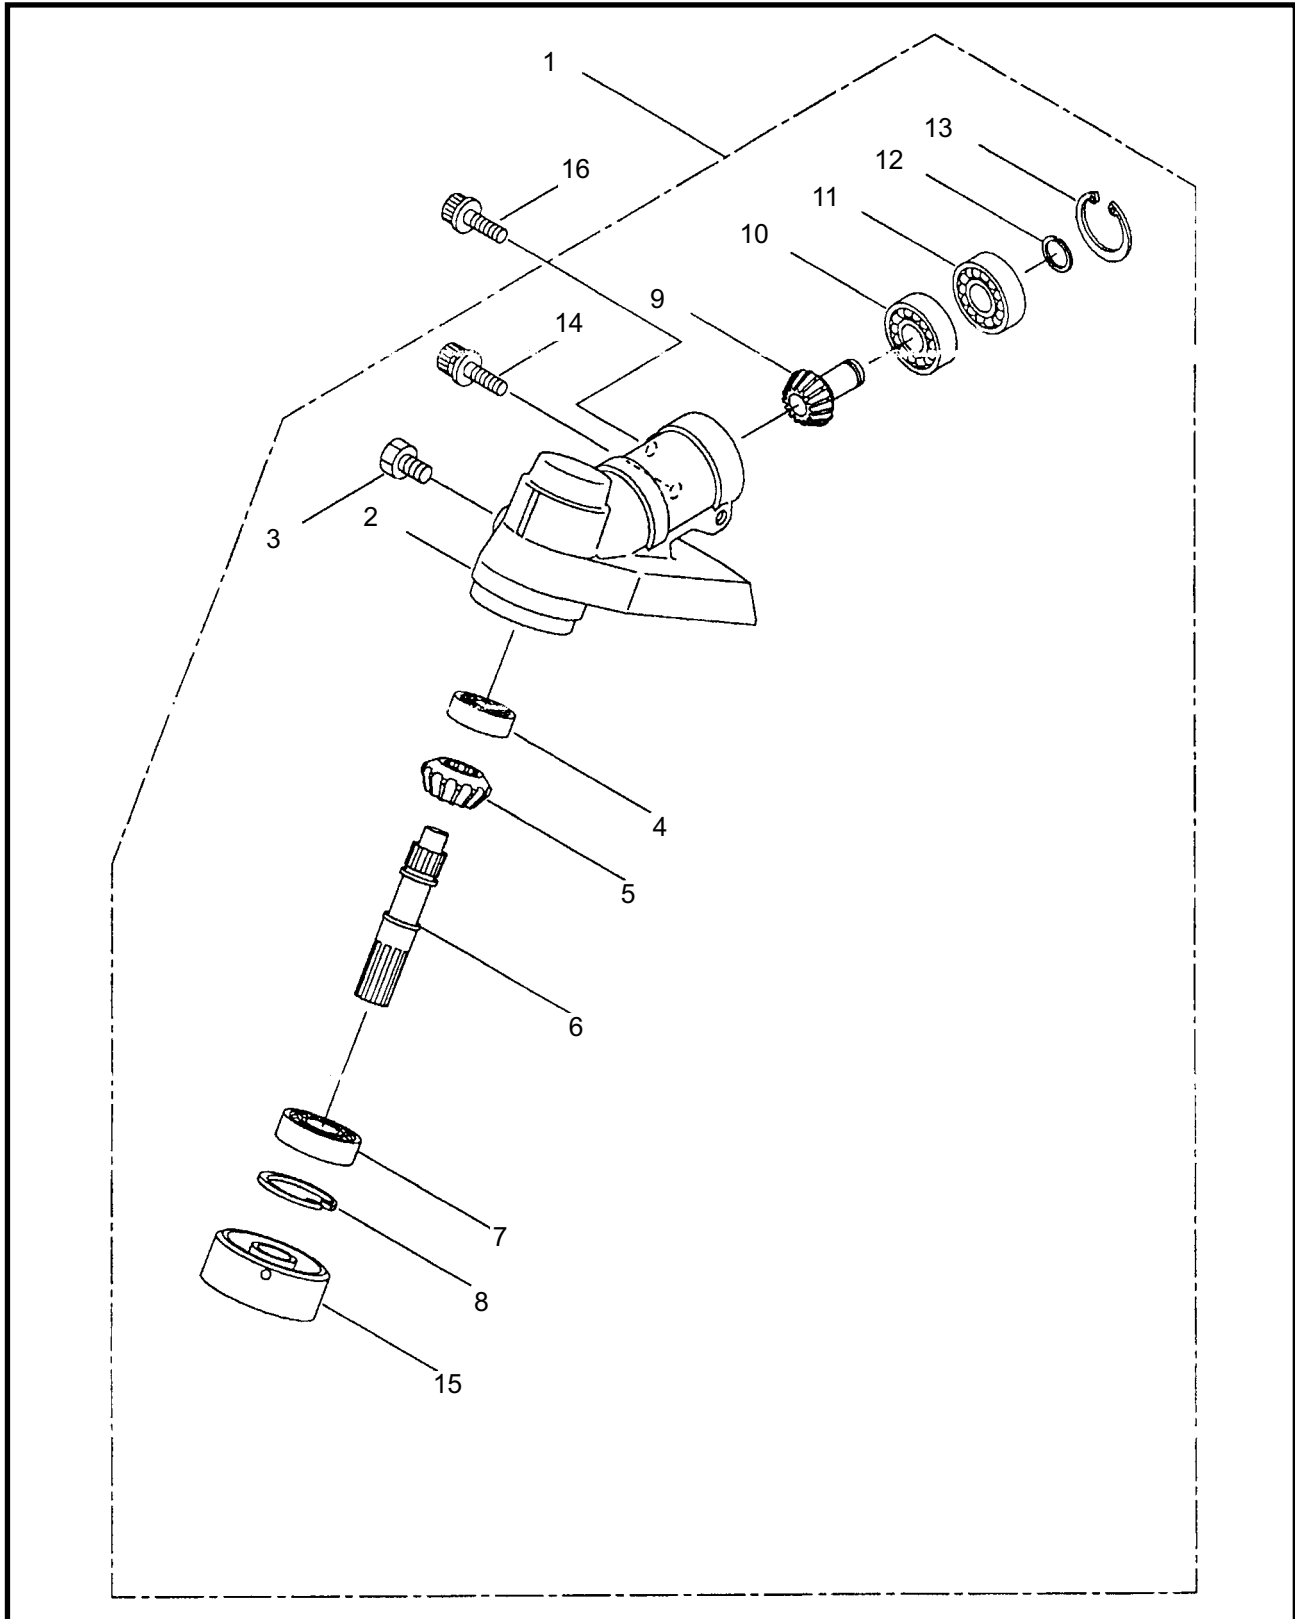

MAIN BODY

REF #	PART #	DESCRIPTION	Q'TY.	NOTES
1	219469	Clutch Case Ass'y	1	Incl. 2-8
2	218879	Bearing Case	1	
3	261743	Bearing	2	#6000ZZ
4	054676	Snap Ring	1	#26
5	214162	Buffer	1	
6	214163	Washer	1	
7	092033	Screw	4	M5x15
8	218880	Driveshaft Tube Adapter	1	
9	261246	Cap Screw	1	M5x25
10	219083	Clutch Drum	1	
11	219268	Driveshaft Ass'y	1	
12	223817	Driveshaft Tube	1	BC2320
12	220078	Dreveshaft Tube	1	BC2620 Incl. 13-15
13	221501	Label	1	CAUTION
14	221502	Label	1	CAUTION
15	224446	Label	1	MODEL
16	215532	Shaft Grip	1	
17	221783	Throtte Trigger	1	BC2320
17	221465	Throttle Trigger	1	BC2620
18	214083	Outer Guide	1	
19	213444	Throttle Cable	1	340L
20	213548	Plastic Tube	1	#10X200L
21	054691	Hanging Bracket Ass'y	1	Incl. 22
22	089738	Bolt	1	M5x15
23	220533	Shoulder Strap Ass'y	1	
24	215601	Loop Handle Ass'y	1	Incl. 25-28
25	214982	Loop Handle	1	
26	213171	Packing	1	
27	215608	Cap Screw	4	M5x30x16
28	089846	Nut	4	M5
29	221833	Safety Cover Ass'y	1	Incl. 30-37
30	221403	Safety Cover	1	
31	221469	Plate	1	
32	221785	Cap Screw	4	M5x12
33	221836	String Cutter Ass'y	1	Incl. 34-37
34	221438	String Cutter	1	
35	215351	Cap Screw	2	M5x25
36	089901	Spring Washer	2	M5
37	089846	Nut	2	M5
38	220895	Label	1	
39	261250	Cap Screw	4	M5x20

4 ILLUSTRATED PARTS LIST
BC2320/BC2620

GEAR CASE

REF #	PART #	DESCRIPTION	Q'TY.	NOTES
1	221834	Gearcase Ass'y	1	Incl. 2-16
2	219077	Gearcase	1	
3	089884	Bolt	1	M8x10
4	210554	Bearing	1	#608
5	210555	Gear	1	
6	215762	Blade Shaft	1	
7	212999	Bearing	1	#6001 2RK
8	055185	Snap Ring	1	#28
9	215544	Pinion Gear	1	
10	210560	Bearing	1	#609
11	217042	Bearing	1	#609Z
12	140269	Snap Ring	1	WR9
13	140270	Snap Ring	1	#24
14	261246	Cap Screw	1	M5x25
15	221467	Boss Adapter	1	
16	215993	Alignment Screw	1	M5x10

5" TAP CUTTING HEAD

REF #	PART #	DESCRIPTION	Q'TY.	NOTES
1	840570	Shaft Bolt	1	
2	840571	Housing W/Eyelets	1	
3	840406	Spring	1	
4	840573	Washer	1	
5	840574	Outer Drive	1	
6	840575	Inner Cam	1	
7	840576	Spool W/Line	1	