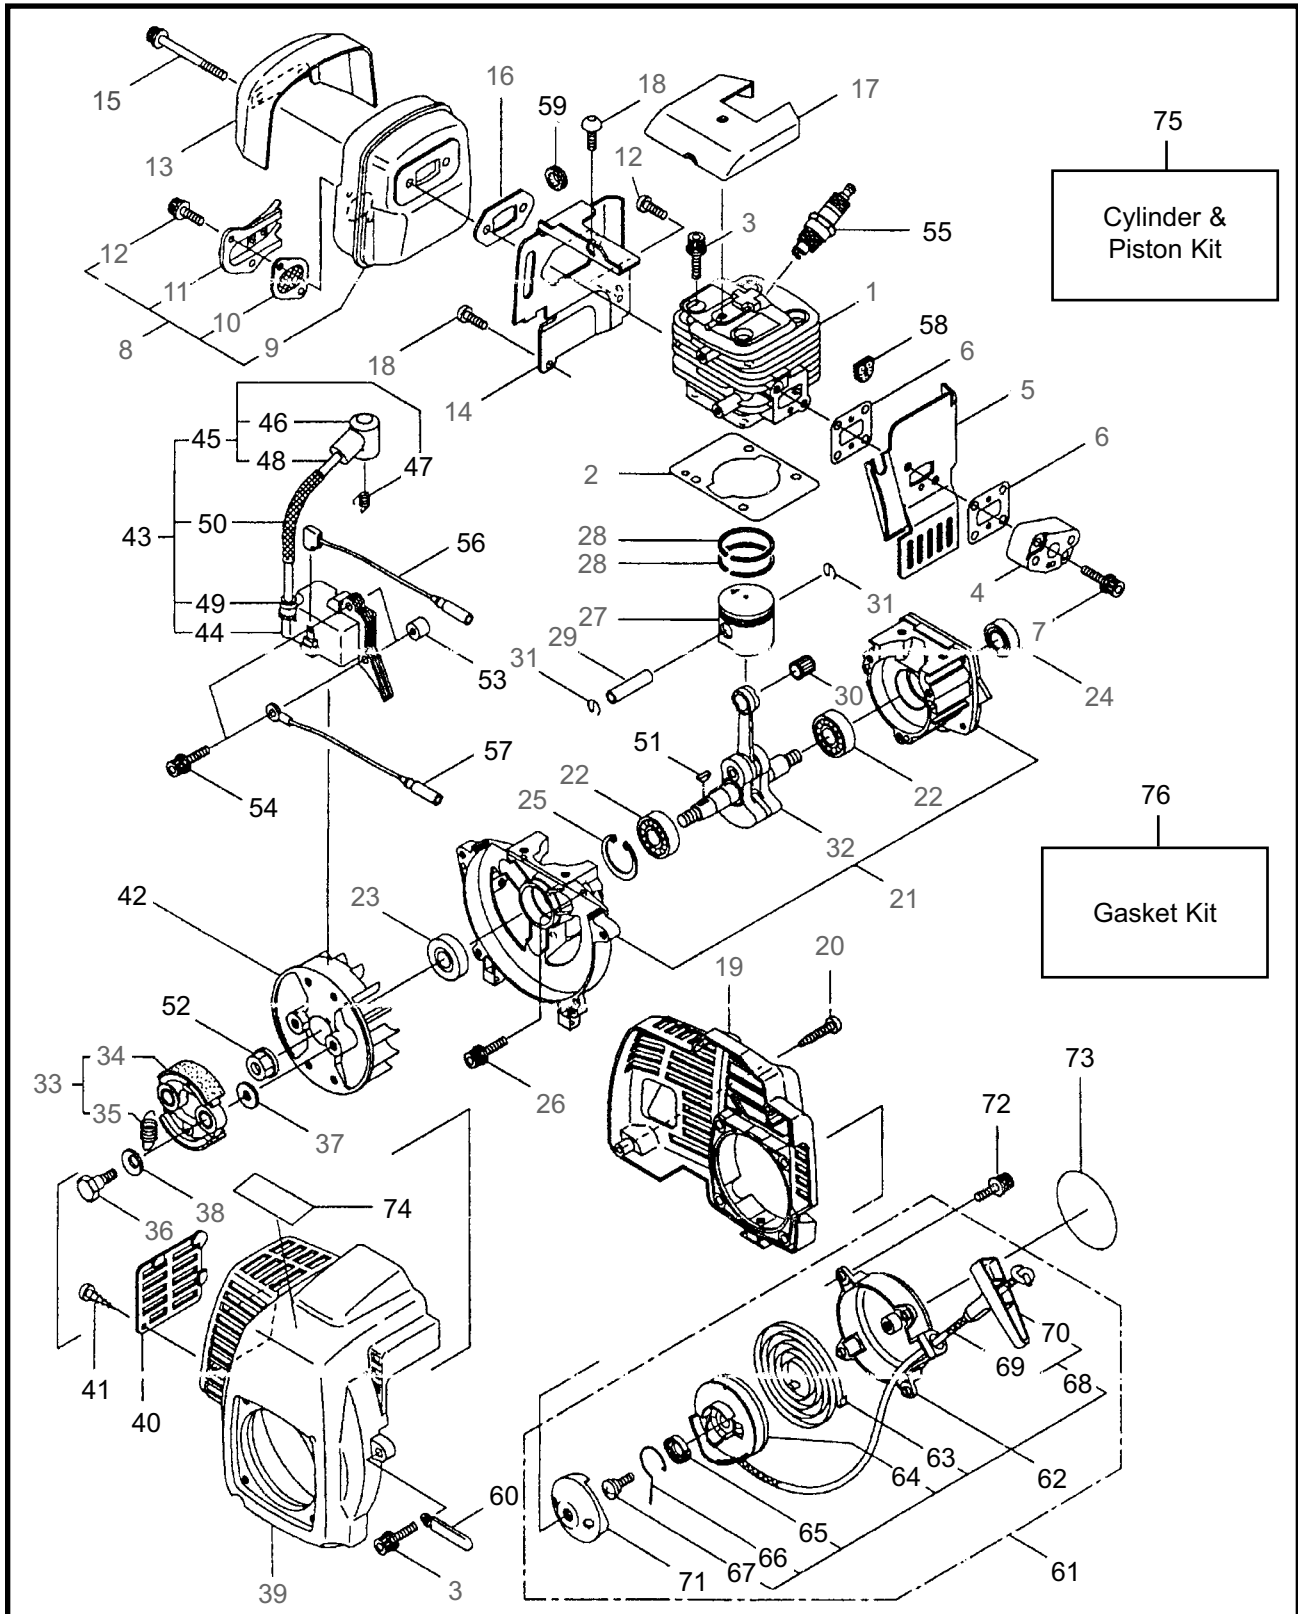

8 ILLUSTRATED PARTS LIST
CE230 Engine

ENGINE

REF #	PART #	DESCRIPTION	Q'TY.	NOTES
40	268388	Cover	1	
41	268390	Screw	1	4x14
42	268039	Rotor/Fan	1	
43	268041	Ignition Coil Ass'y	1	Incl. 45-51
44	268040	Coil	1	
45	268042	Spark Plug Wire Ass'y	1	Incl. 47-49
46	261074	Plug Cap	1	
47	261075	Connector	1	
48	268043	Spark Plug Wire	1	
49	261072	Cap	1	
50	267402	Insulator	1	6x6.8x90
51	261076	Woodruff Key	1	3x10
52	261417	Nut, Rotor	1	M8
53	268380	Spacer	2	
54	261256	Cap Screw	2	M4x25
55	261200	Spark Plug	1	NKG BPM6Y
56	261772	Wire. Coil Ground	1	
57	268044	Lead	1	
58	261202	Grommet	1	
59	268036	Grommet	1	
60	264588	Clamp	1	
61	268161	Recoil Starter Ass'y	1	Incl. 63-72
62	268163	Recoil Ass'y	1	Incl. 64-71
63	267214	Spiral Spring	1	
64	268050	Pulley	1	
65	267215	Collar	1	
66	267216	Swing Arm	1	
67	267213	Screw	1	
68	268202	Rope Ass'y	1	Incl. 70,71
69	268201	Starter Rope	1	
70	267219	Starter Grip	1	
71	267098	Starter Pulley	1	
72	265726	Cap Screw	4	M4x16
73	268442	Label	1	
74	268518	Label	1	
75	634608	Cylinder & Piston Kit	1	Incl. 1,2,6,16,27-31
76	636697	Gasket Kit	1	Incl. 2,6,16