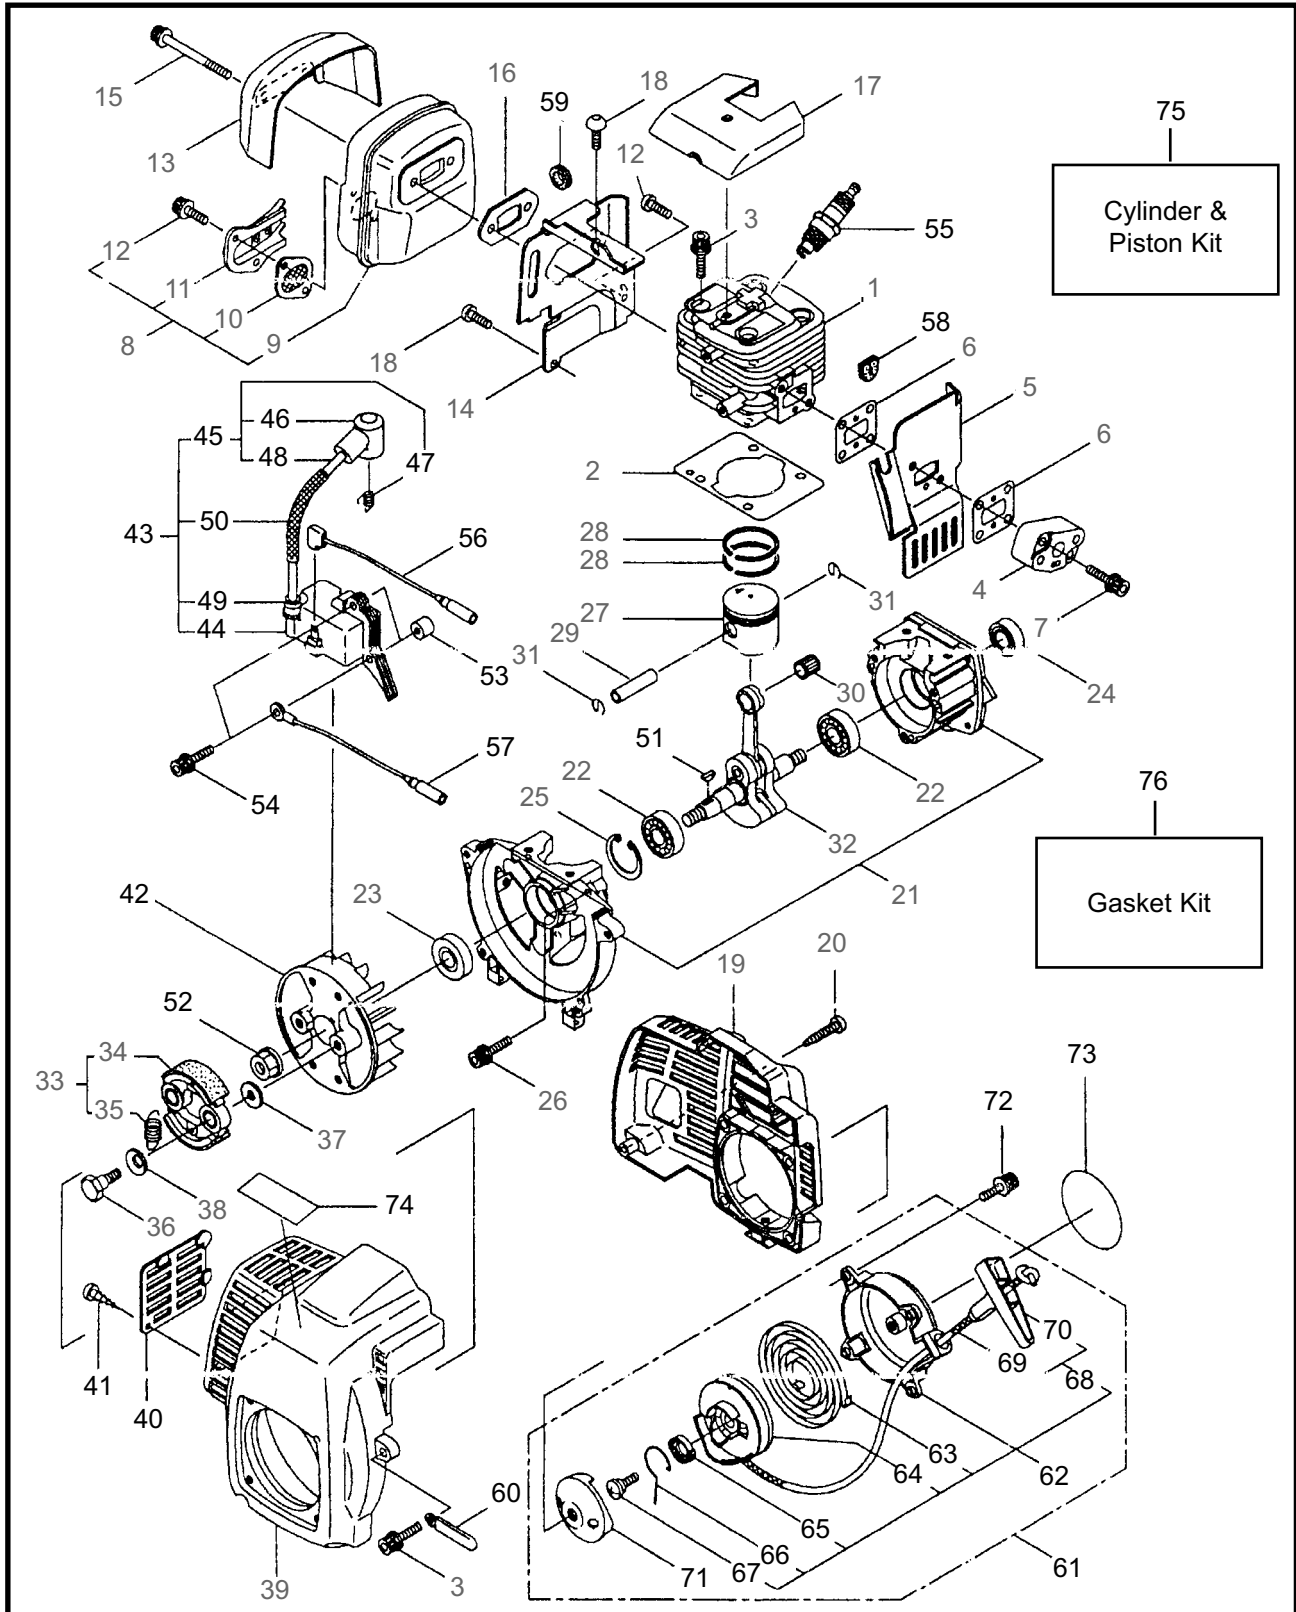

ENGINE

REF #	PART #	DESCRIPTION	Q'TY.	NOTES
40	268389	Cover	1	
41	268390	Screw	1	4x4
42	268253	Rotor/Fan	1	
43	268041	Ignition Coil Ass'y	1	Incl. 44-50
44	268040	Coil	1	
45	268042	Spark Plug Wire Ass'y	1	Incl. 46-48
46	261074	Plug Boot	1	
47	261075	Connector	1	
48	268043	Spark Plug Wire	1	
49	261072	Cap	1	
50	267402	Insulator	1	6x6.8x90
51	261076	Woodruff Key	1	3x10
52	261417	Nut, Rotor	1	M8
53	268380	Spacer	2	
54	261256	Cap Screw	2	M4x25
55	261200	Spark Plug	1	NGK BPM6Y
56	261772	Wire, Coil Ground	1	
57	268044	Lead	1	
58	261202	Grommet	1	
59	268036	Grommet	1	
60	264588	Clamp	1	
61	268161	Recoil Starter Ass'y	1	Incl. 62-71
62	268163	Recoil Ass'y	1	Incl. 63-70
63	267214	Spiral Spring	1	
64	268050	Pulley	1	
65	267215	Collar	1	
66	267216	Swing Arm	1	
67	267213	Screw	1	
68	268202	Rope Ass'y	1	Incl. 70,71
69	268201	Starter Rope	1	
70	267219	Starter Grip	1	
71	267098	Starter Pulley	1	
72	265726	Cap Screw	4	M4x16
73	268473	Label	1	
74	268518	Label	1	MARUYAMA
75	634609	Cylinder & Piston Kit	1	Incl. 1,2,6,16,27-31
76	636697	Gasket Kit	1	Incl. 2,6,16