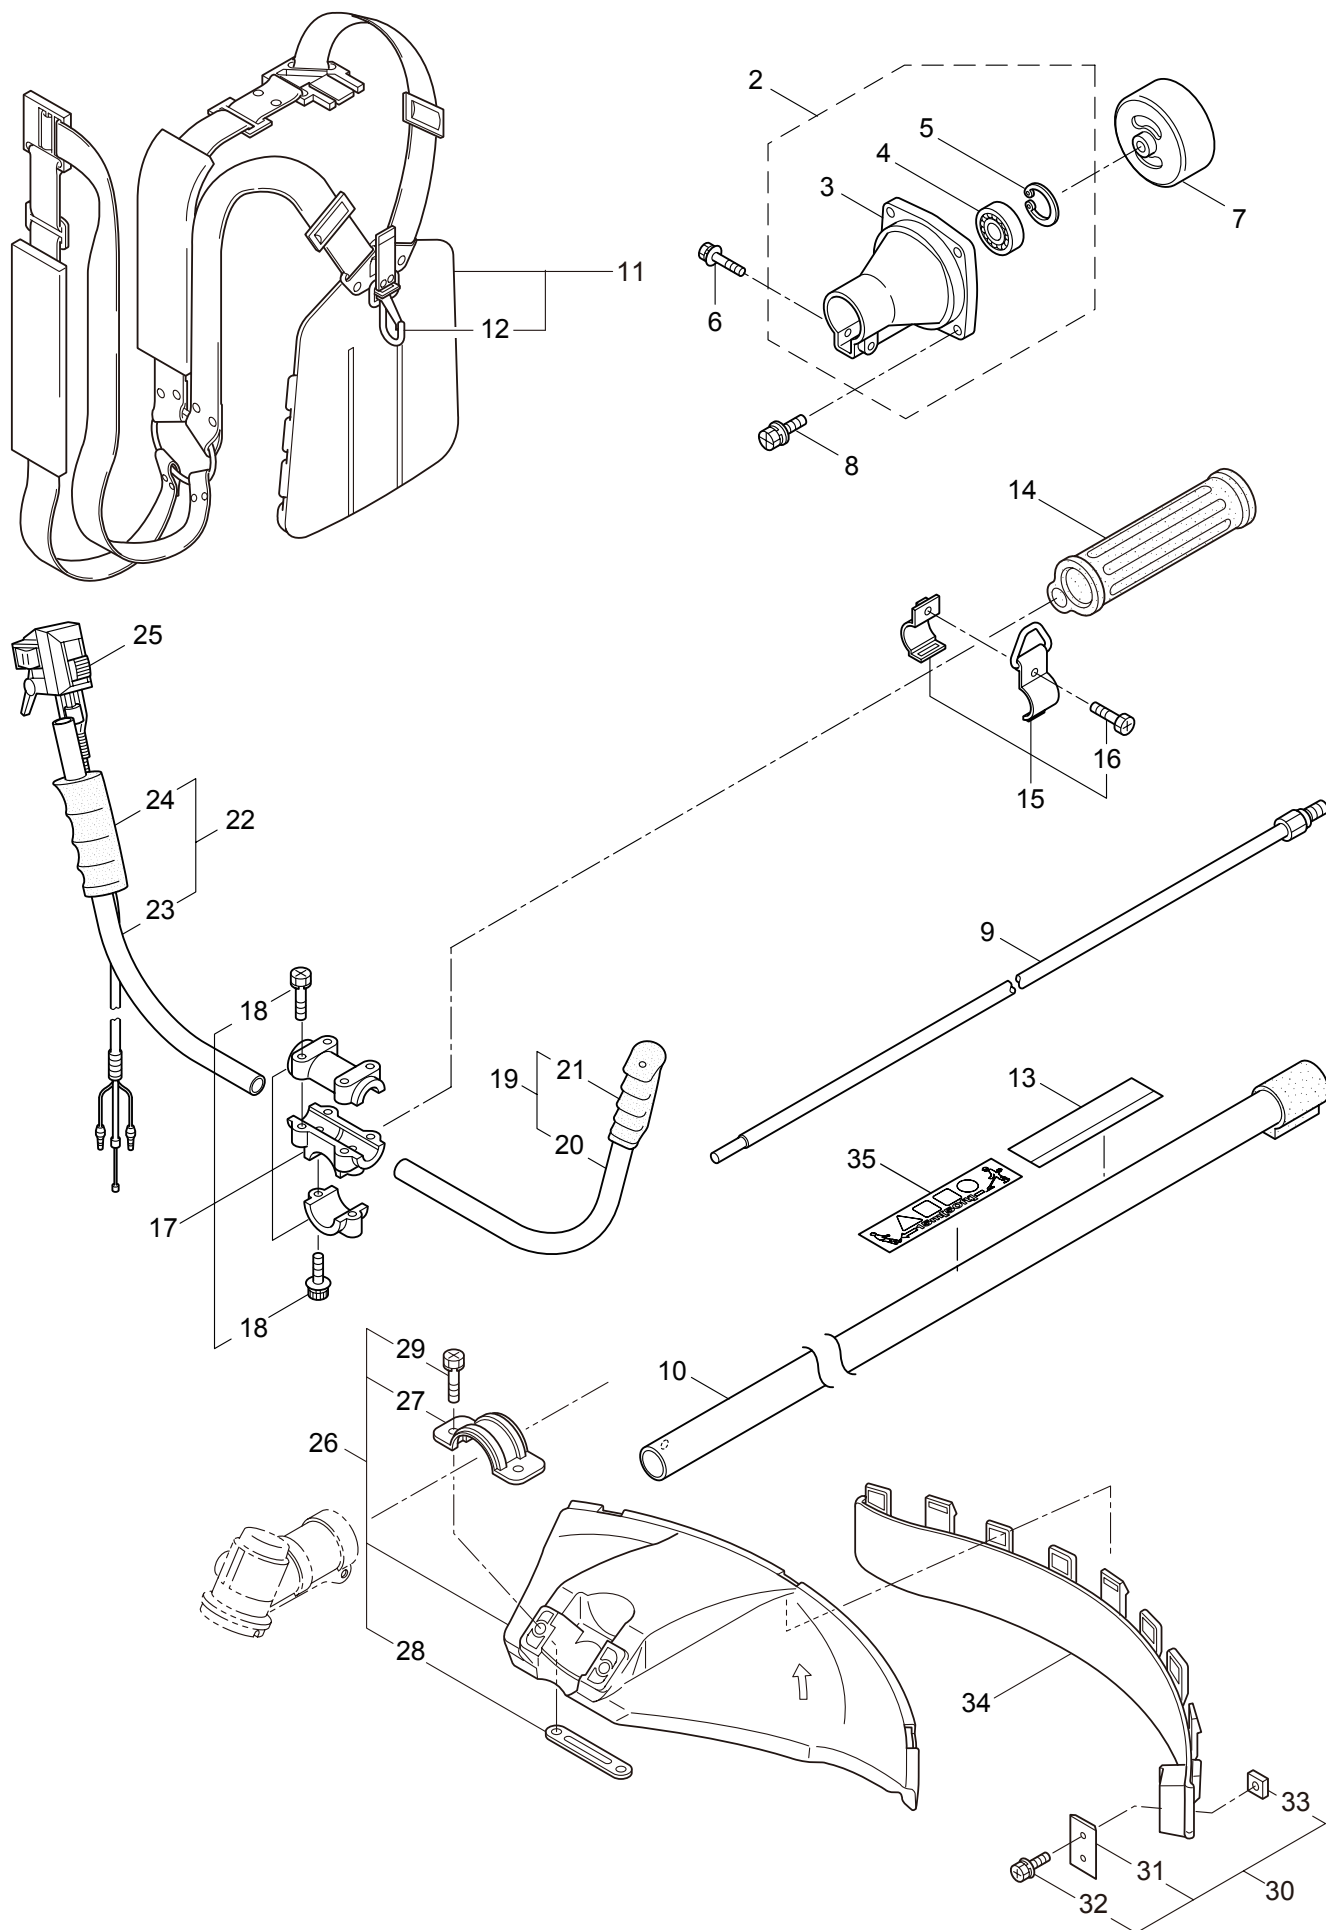

2. BC2259H
MAIN BODY

Ref. No.	Part No.	Part Name	Q'ty		Remarks
			2259	2259H	
2-1	366081	BC2259H		1	
2-2	221473	Clutch Case Ass'y		1	Incl.3-5
2-3	221474	Clutch Case		1	
2-4	016405	Bearing		1	#6200ZZ
2-5	013825	Snap Ring		1	#30
2-6	096042	Bolt		1	M5x30
2-7	054677	Clutch Drum		1	
2-8	817002	Bolt		4	M5x20
2-9	221524	Driveshaft Ass'y		1	
2-10	223252	Driveshaft Tube		1	
2-11	219612	Hanging Strap Ass'y		1	Incl.12
2-12	231657	Hook		1	
2-13	560045	Label		1	BC2259H
2-14	215532	Shaft Grip		1	
2-15	054691	Hanging Bracket Ass'y		1	Incl.16
2-16	089738	Bolt		1	M5x15
2-17	215418	Bracket Ass'y		1	Incl.18
2-18	092561	Bolt		6	M5x25
2-19	225225	Handle (A) Ass'y		1	Incl.20,21
2-20	219362	Handle (A)		1	
2-21	218467	Handle Grip		1	
2-22	225227	Handle (B) Ass'y		1	Incl.23,24
2-23	219363	Handle (B)		1	
2-24	218468	Handle Grip		1	
2-25	225300	Throttle Trigger		1	
2-26	228392	Safety Cover Ass'y		1	Incl.27-29
2-27	227820	Bracket		1	
2-28	227819	Bracket		1	
2-29	092555	Bolt		2	M6x30
2-30	230789	String Cutter Ass'y		1	Incl.31-33
2-31	230747	String Cutter		1	
2-32	817002	Bolt		1	M5x20
2-33	228325	Nut		1	
2-34	230748	Cover Extention		1	
2-35	213750	Label		1	Caution