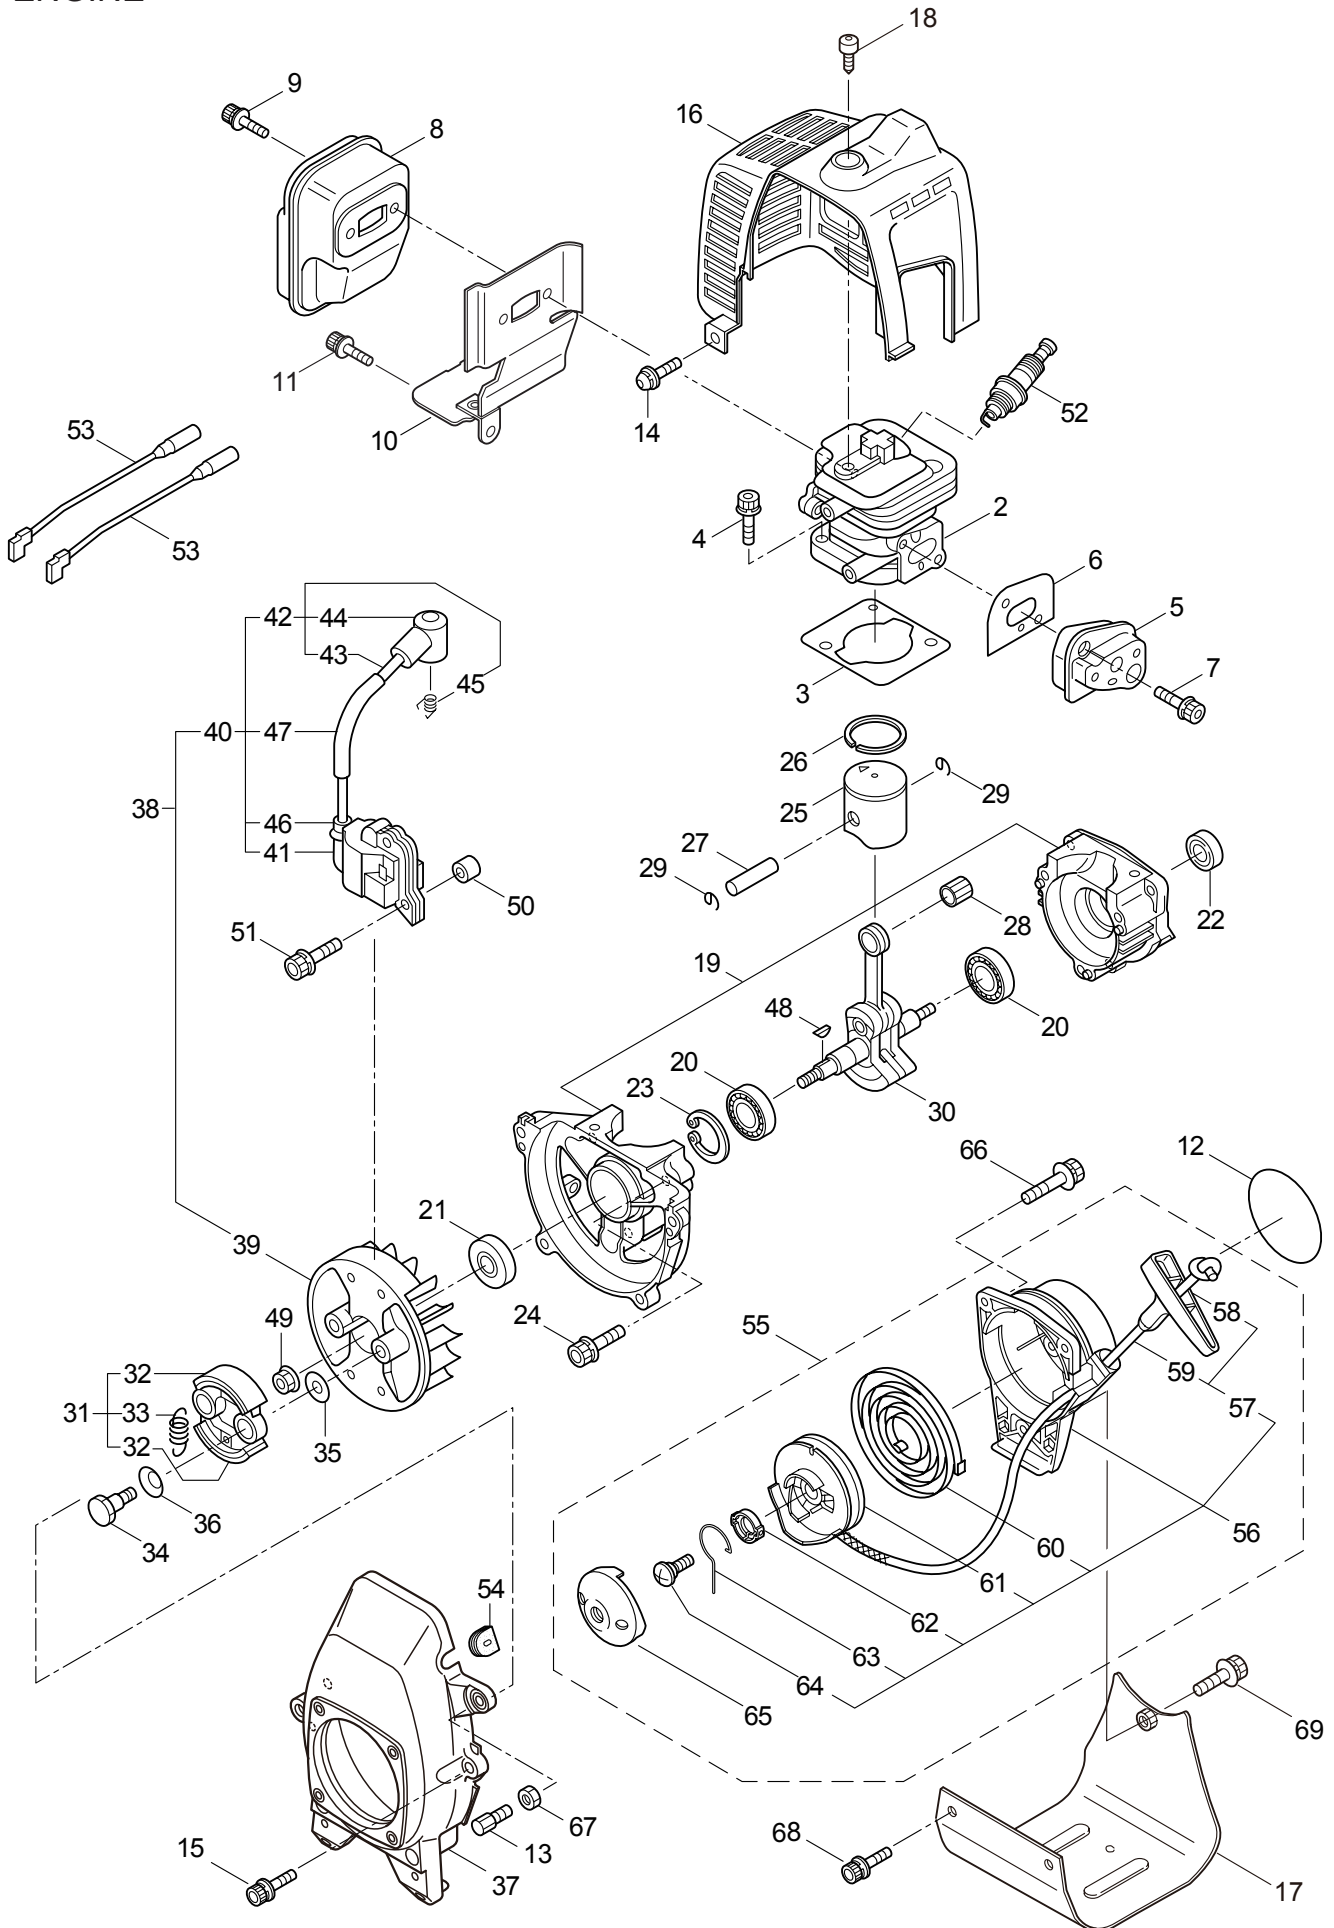

4. BC2259/BC2259H
ENGINE

Ref. No.	Part No.	Part Name	Q'ty		Remarks
			2259	2259H	
4-1	859095	Engine	1	1	BE230TH/01
4-2	266249	Cylinder	1	1	New gasket required
4-3	283420	Gasket	1	1	
4-4	267290	Cap Screw	2	2	M5x20
4-5	265802	Insulator	1	1	New gasket required
4-6	267049	Gasket	1	1	
4-7	265924	Cap Screw	2	2	M5x25
4-8	267466	Muffler Comp.	1	1	
4-9	266264	Cap Screw	2	2	M5x50
4-10	267189	Gasket Comp.	1	1	
4-11	261607	Cap Screw	1	1	M5x16
4-12	563007	Label	1	1	
4-13	265409	Adapter	1	1	
4-14	267177	Screw	1	1	M5x16
4-15	261250	Cap Screw	4	4	M5x20
4-16	267060	Top Cover Ass'y	1	1	
4-17	268107	Stand	1	1	
4-18	286349	Knob	1	1	
4-19	267063	Crankcase	1	1	
4-20	280488	Bearing	2	2	PPL 6001
4-21	261492	Oil Seal	1	1	ISCD12287
4-22	261386	Oil Seal	1	1	ISCD12227
4-23	055185	Snap Ring	1	1	#28
4-24	261612	Cap Screw	3	3	M5x30
4-25	263569	Piston	1	1	
4-26	263789	Piston Ring	1	1	
4-27	261036	Piston Pin	1	1	
4-28	263957	Bearing, Needle	1	1	KTV81112EG01 B2
4-29	261576	Clip,Piston	2	2	
4-30	267193	Crankshaft/Conn.Rod Ass'y	1	1	
4-31	264025	Clutch Ass'y	1	1	Incl.32,33
4-32	264026	Clutch Shoe	2	2	(2)Required
4-33	264028	Spring,Clutch	1	1	
4-34	264505	Bolt	2	2	
4-35	261189	Washer	2	2	6x16.5xt1.2
4-36	261777	Wave Washer	2	2	
4-37	283014	Fan Cover	1	1	
4-38	267391	Magneto Ass'y	1	1	Incl.39-47
4-39	261356	Rotor/Fan	1	1	
4-40	267400	Ignition Coil Ass'y	1	1	Incl.41-47
4-41	267401	Coil	1	1	
4-42	267403	Spark Plug Wire Ass'y	1	1	Incl.43-45
4-43	267404	Spark Plug Wire	1	1	
4-44	261074	Plug Boot	1	1	
4-45	261075	Connector	1	1