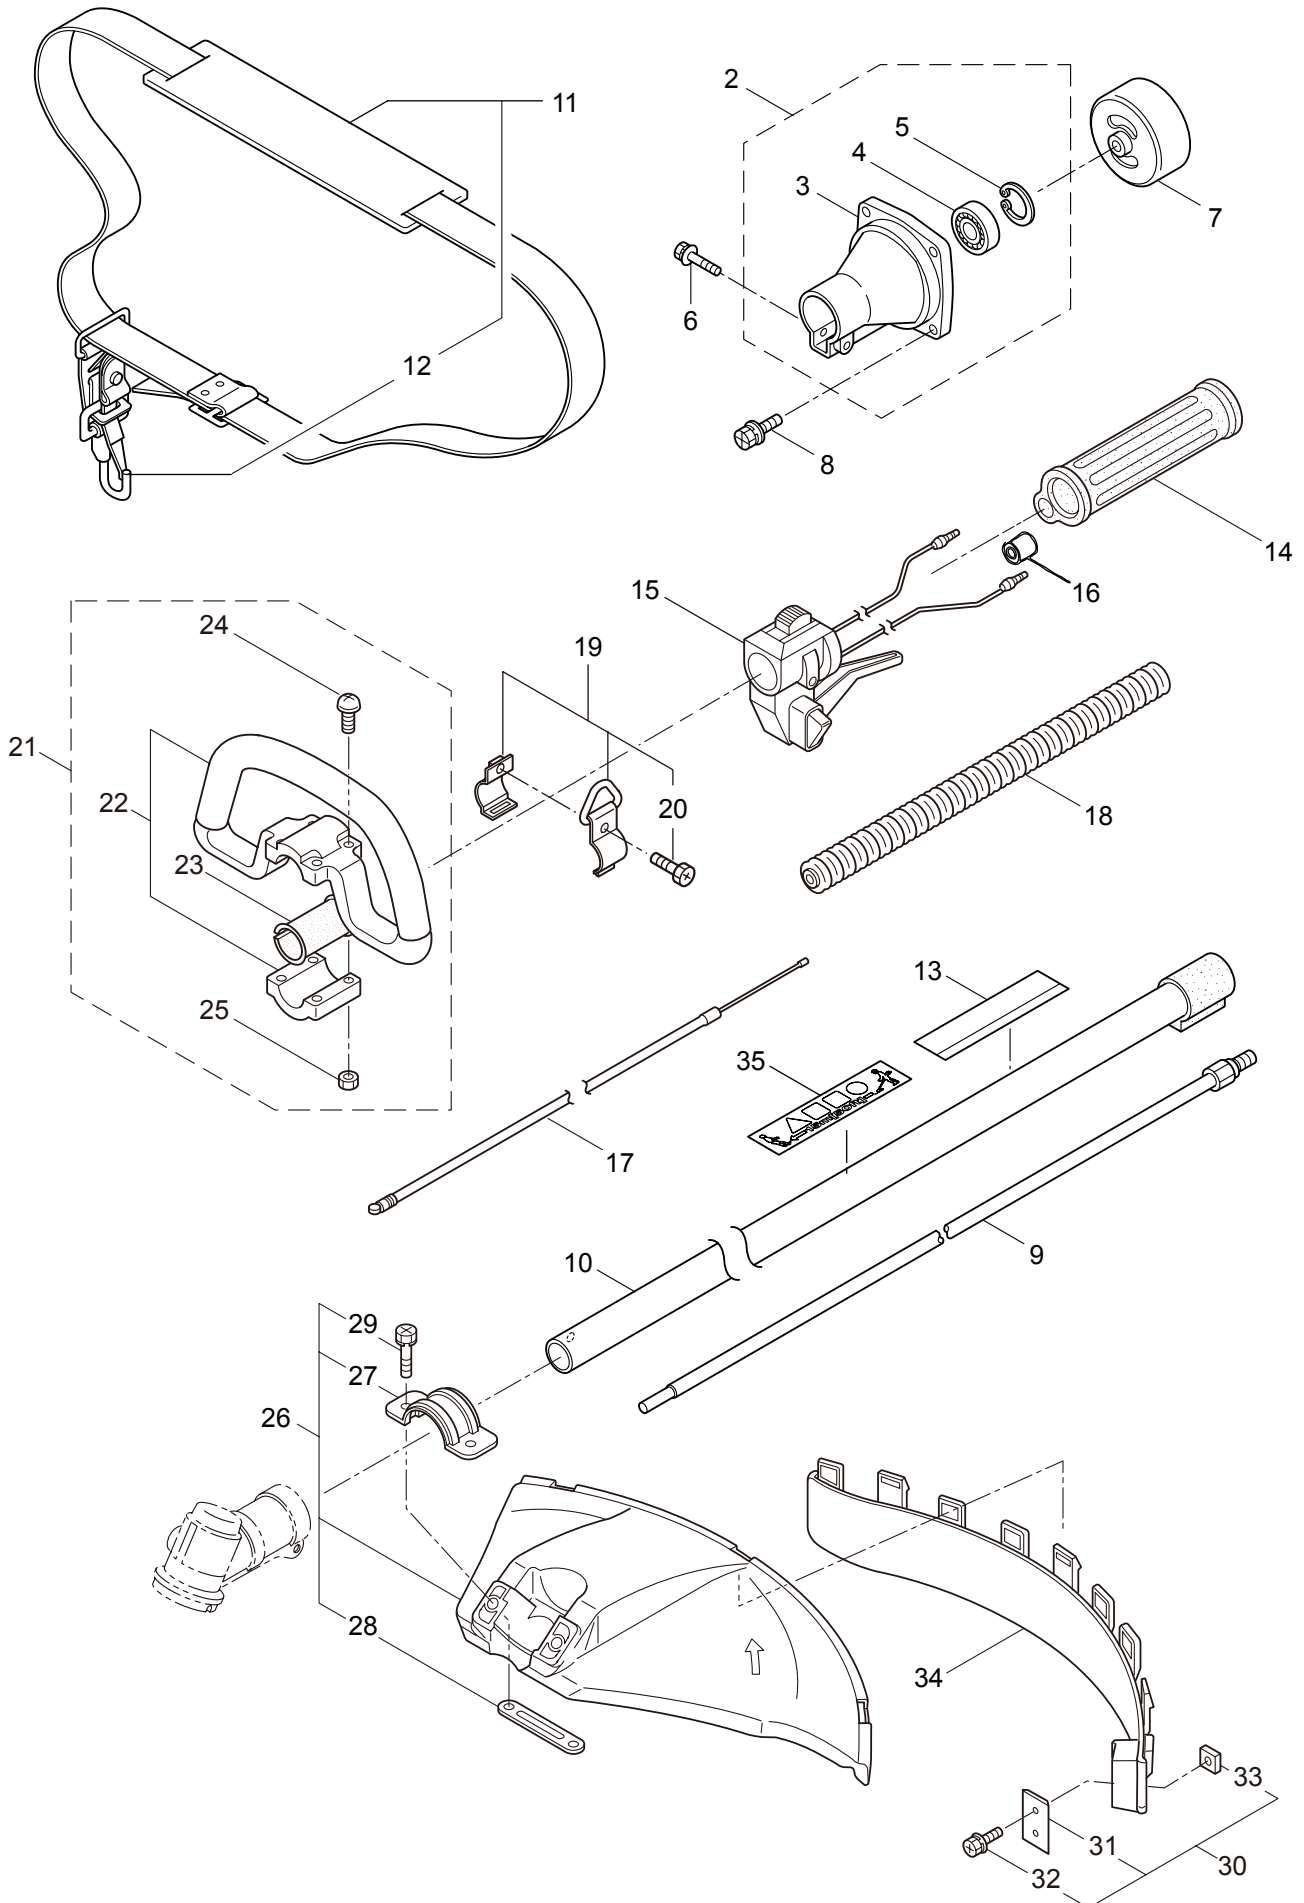

PARTS LIST

BC2259/BC2259H

CONTENTS

1. BC2259 MAIN BODY	1 ~ 2
2. BC2259H MAIN BODY	3 ~ 4
3. BC2259/BC2259H GEARCASE	5 ~ 6
4. BC2259/BC2259H ENGINE.....	7 ~ 10
5. BC2259/BC2259H CARBURETOR, FUEL TANK.....	11 ~ 12
6. BC2259/BC2259H ACCESSORIES.....	13 ~ 14

2013. 01.

P/N 523550

1. BC2259
MAIN BODY

Ref. No.	Part No.	Part Name	Q'ty		Remarks
			2259	2259H	
1-1	366080	BC2259	1		
1-2	221473	Clutch Case Ass'y	1		Incl.3-5
1-3	221474	Clutch Case	1		
1-4	016405	Bearing	1		#6200ZZ
1-5	013825	Snap Ring	1		#30
1-6	096042	Bolt	1		M5x30
1-7	054677	Clutch Drum	1		
1-8	817002	Bolt	4		M5x20
1-9	221524	Driveshaft Ass'y	1		
1-10	224123	Driveshaft Tube	1		
1-11	220533	Hanging Strap Ass'y	1		Incl.12
1-12	231657	Hook	1		
1-13	560043	Label	1		BC2259
1-14	215532	Shaft Grip	1		
1-15	221465	Throttle Trigger	1		
1-16	214083	Outer Guide	1		
1-17	223051	Throttle Cable	1		300L
1-18	223052	Plastic Tube	1		#10x125L
1-19	054691	Hanging Bracket Ass'y	1		Incl.20
1-20	089738	Bolt	1		M5x15
1-21	214224	Loop Handle Ass'y	1		Incl.22-25
1-22	214982	Loop Handle	1		
1-23	213171	Packing	1		
1-24	222142	Screw	4		M5x28
1-25	081027	Nut	4		M5
1-26	228392	Safety Cover Ass'y	1		Incl.27-29
1-27	227820	Bracket	1		
1-28	227819	Bracket	1		
1-29	092555	Bolt	2		M6x30
1-30	230789	String Cutter Ass'y	1		Incl.31-33
1-31	230747	String Cutter	1		
1-32	817002	Bolt	1		M5x20
1-33	228325	Nut	1		
1-34	230748	Cover Extention	1		
1-35	213750	Label	1		Caution