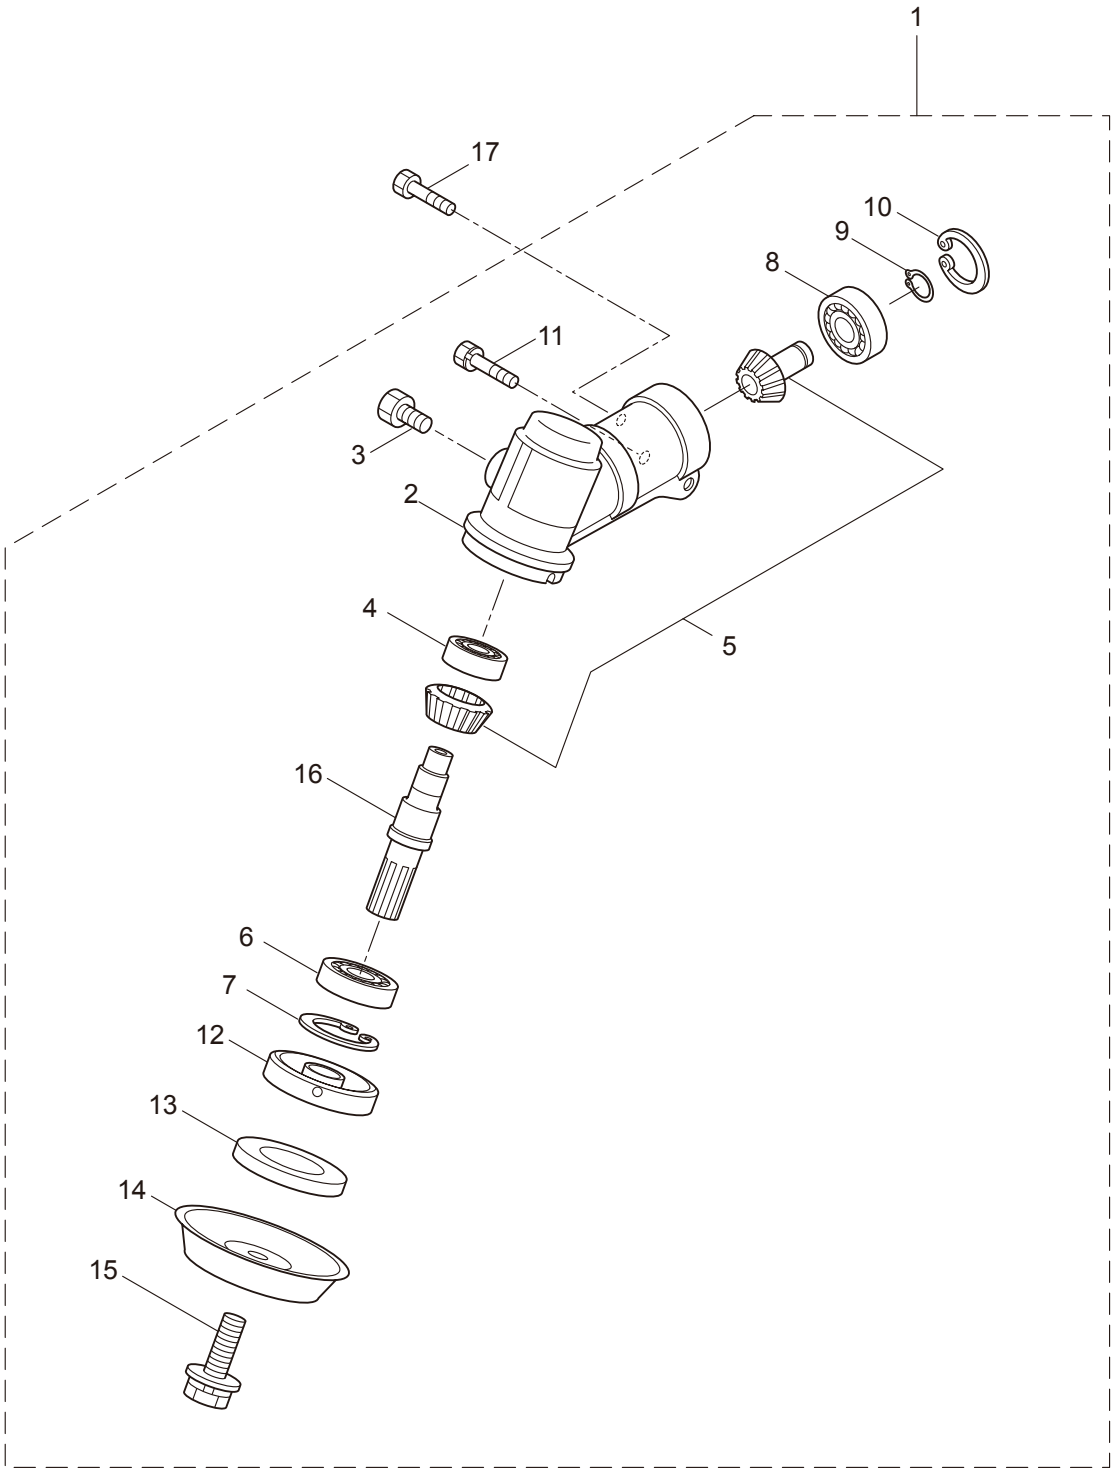

3. BC2259/BC2259H
GEARCASE

Ref. No.	Part No.	Part Name	Q'ty		Remarks
			2259	2259H	
3-1	221657	Gearcase Ass'y	1	1	Incl.2-16
3-2	220467	Gearcase	1	1	
3-3	089819	Bolt	1	1	M6x8
3-4	219205	Bearing	1	1	#626
3-5	227110	Gear Set	1	1	
3-6	212999	Bearing	1	1	#6001 2RK
3-7	055185	Snap Ring	1	1	#28
3-8	140268	Bearing	1	1	#609Z
3-9	228477	Snap Ring	1	1	#9
3-10	140270	Snap Ring	1	1	#24
3-11	092550	Bolt	1	1	M5x25-7T
3-12	212986	Boss Adapter	1	1	
3-13	140275	Clamping Washer	1	1	
3-14	215547	Stabilizer	1	1	
3-15	215610	Bolt	1	1	M8x22,Counterclockwise
3-16	219430	Blade Shaft	1	1	
3-17	089737	Bolt	1	1	M5x12