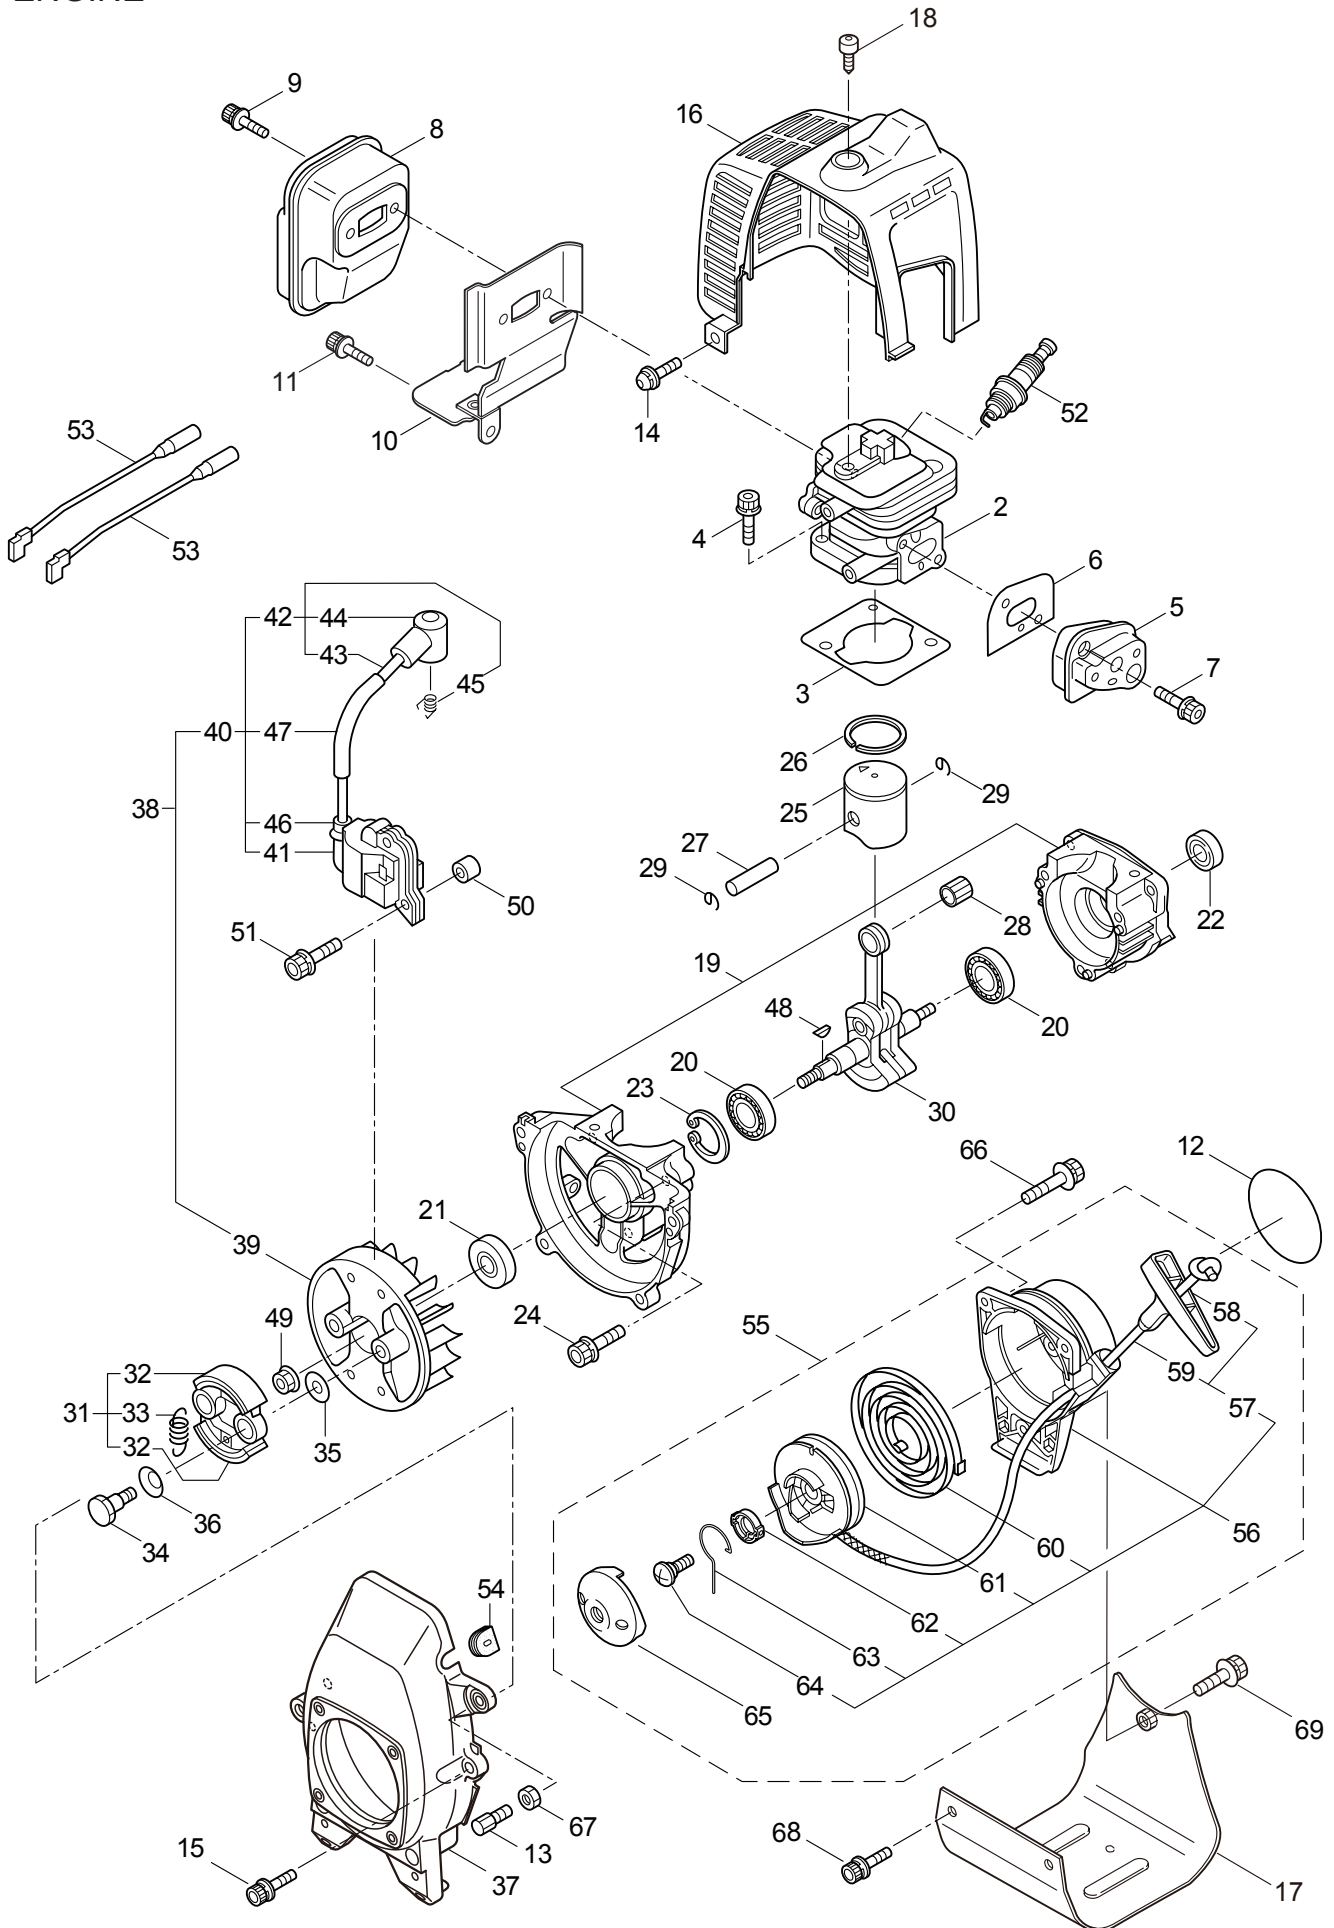

4. BC2259/BC2259H
ENGINE

Ref. No.	Part No.	Part Name	Q'ty		Remarks
			2259	2259H	
4-46	261072	Cap	1	1	
4-47	269418	Insulator	1	1	
4-48	261076	Woodruff Key	1	1	3x10
4-49	261417	Nut,Rotor	1	1	M8
4-50	280381	Spacer	2	2	
4-51	261256	Cap Screw	2	2	M4x25
4-52	261200	Spark Plug	1	1	NGK BPM6Y
4-53	267093	Wire,Lead	2	2	
4-54	261202	Grommet	1	1	
4-55	267096	Recoil Starter Ass'y	1	1	Incl.56-65
4-56	267097	Recoil Ass'y	1	1	Incl.57-64
4-57	267217	Rope Ass'y	1	1	Incl.58,59
4-58	267219	Starter Grip	1	1	
4-59	267218	Starter Rope	1	1	
4-60	267214	Spiral Spring	1	1	
4-61	267212	Pulley	1	1	
4-62	267215	Collar	1	1	
4-63	267216	Swing Arm	1	1	
4-64	267213	Screw	1	1	
4-65	267098	Starter Pulley	1	1	
4-66	265726	Cap Screw	3	3	M4x16
4-67	261878	Nut	1	1	
4-68	261607	Cap Screw	2	2	M5x16
4-69	265724	Cap Screw	1	1	M4x25