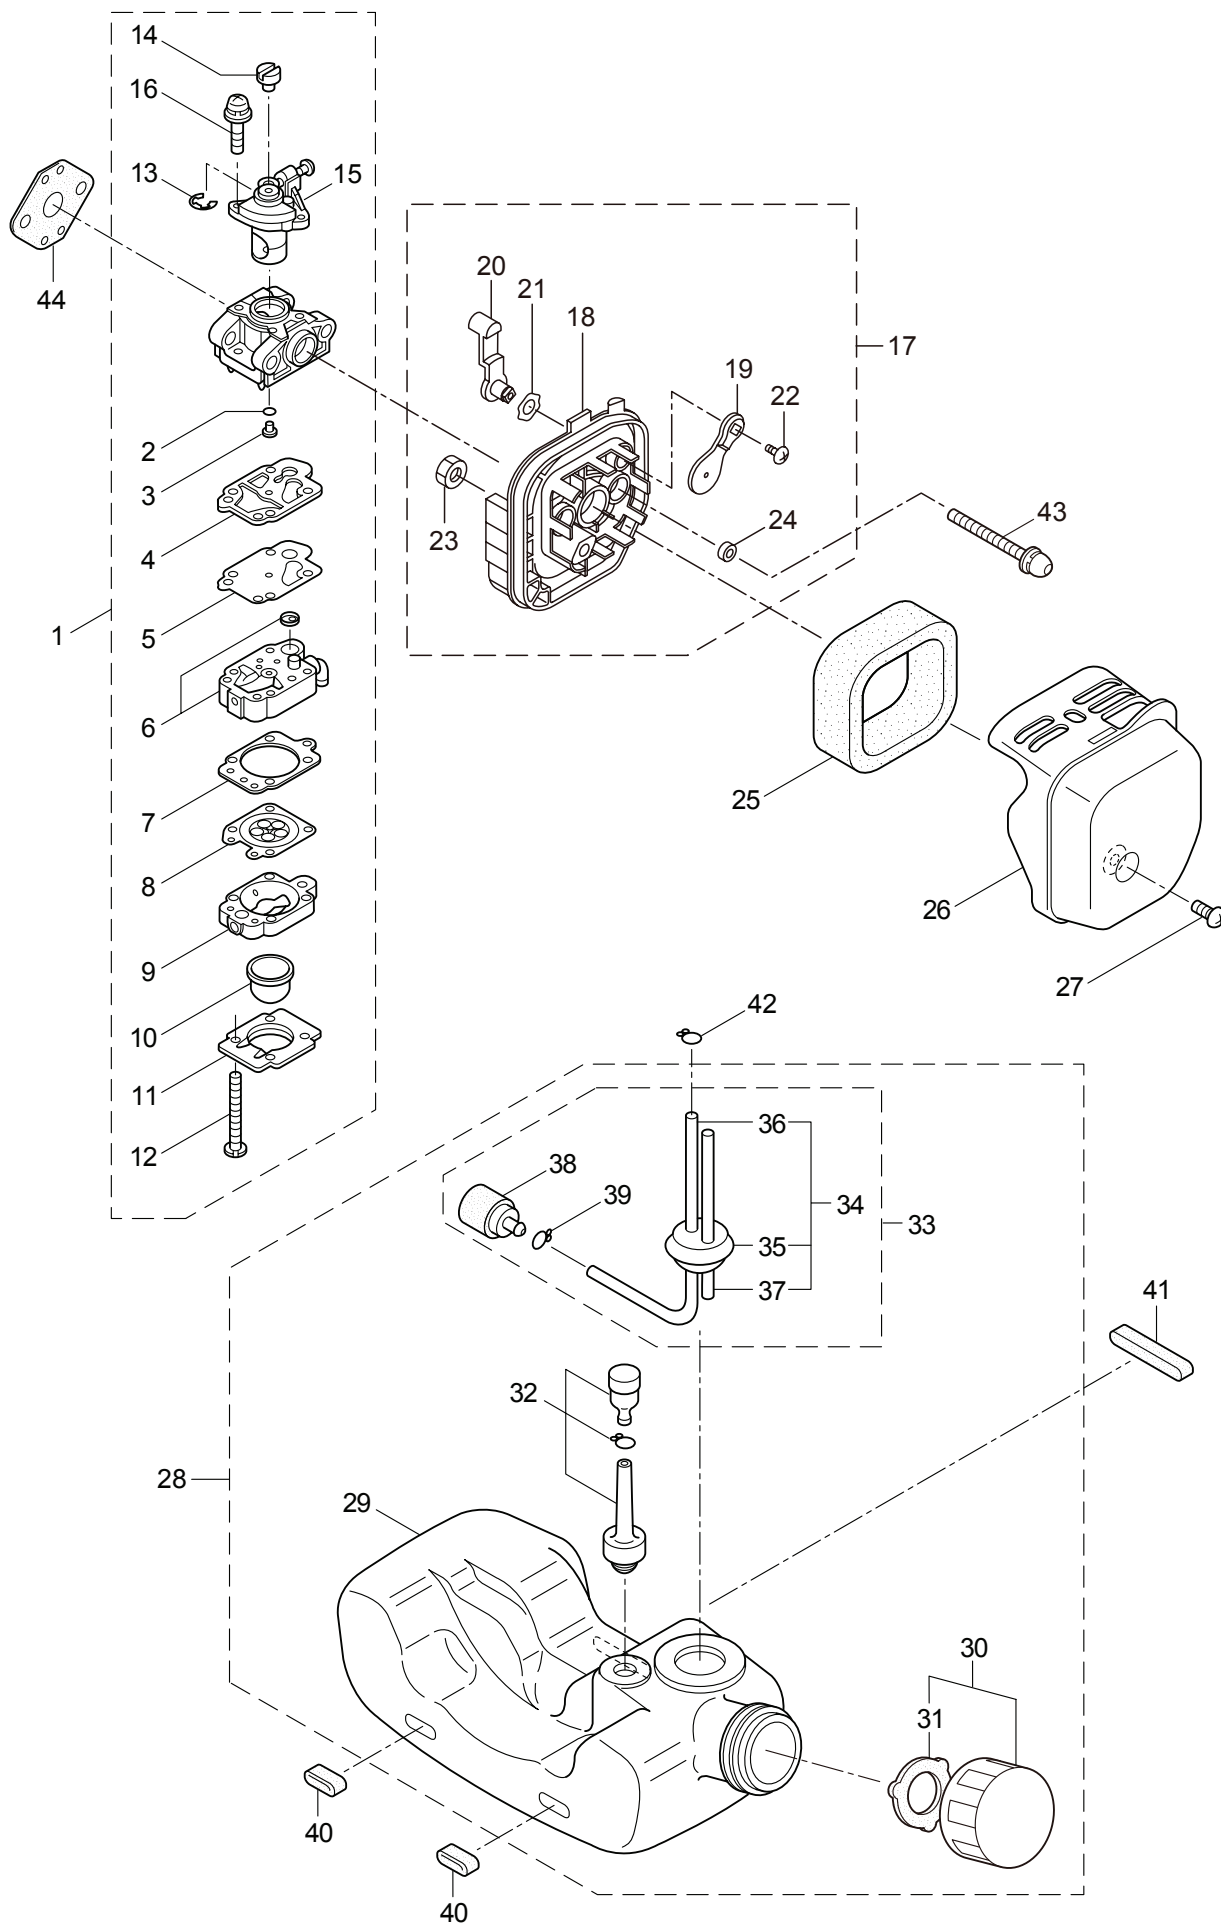

5. BC2259/BC2259H
CARBURETOR, FUEL TANK

Ref. No.	Part No.	Part Name	Q'ty		Remarks
			2259	2259H	
5-1	267100	Carburetor Ass'y	1	1	Incl.2-16 New Gasket required
5-2	261871	O-Ring	1	1	
5-3	267358	Main Jet	1	1	
5-4	262995	Gasket	1	1	
5-5	262994	Diaphragm,Fuel Pump	1	1	
5-6	263739	Pump Body	1	1	
5-7	262993	Gasket	1	1	
5-8	261873	Diaphragm,Metering	1	1	
5-9	262991	Purge Body	1	1	
5-10	261874	Primer Bulb	1	1	
5-11	262992	Cover Plate	1	1	
5-12	262996	Screw	4	4	
5-13	261876	E-Ring	1	1	
5-14	261658	Swivel	1	1	
5-15	264681	Throttle Valve	1	1	
5-16	264682	Screw	2	2	
5-17	284823	Case Ass'y	1	1	Incl.18-24
5-18	269050	Case Body	1	1	
5-19	284802	Valve	1	1	
5-20	284803	Lever	1	1	
5-21	284816	Washer	1	1	6.4x11x0.15
5-22	269032	Screw	1	1	
5-23	126993	Nut	1	1	M5
5-24	269051	Sleeve	2	2	
5-25	269030	Element	1	1	
5-26	269027	Cleaner Cover	1	1	
5-27	269031	Screw	1	1	M5x12
5-28	289360	Fuel Tank Ass'y	1	1	Incl.29-39
5-29	268401	Fuel Tank	1	1	
5-30	261584	Fuel Tank Cap Ass'y	1	1	Incl.31
5-31	261105	Gasket	1	1	
5-32	289352	Breather Ass'y	1	1	
5-33	289775	Fuel Pipe Pick-up Ass'y	1	1	Incl.34-39
5-34	289776	Fuel Pipe Ass'y	1	1	
5-35	288192	Grommet	1	1	Incl.35-37
5-36	563017	Fuel Pipe	1	1	
5-37	288194	Return Pipe	1	1	3x5x140
5-38	264653	Filter Ass'y	1	1	3x6x85
5-39	563014	Clip	1	1	
5-40	264318	Pad	2	2	
5-41	263824	Pad	1	1	
5-42	563014	Clip	1	1	
5-43	262720	Cap Screw	2	2	M5x55
5-44	261864	Gasket	1	1