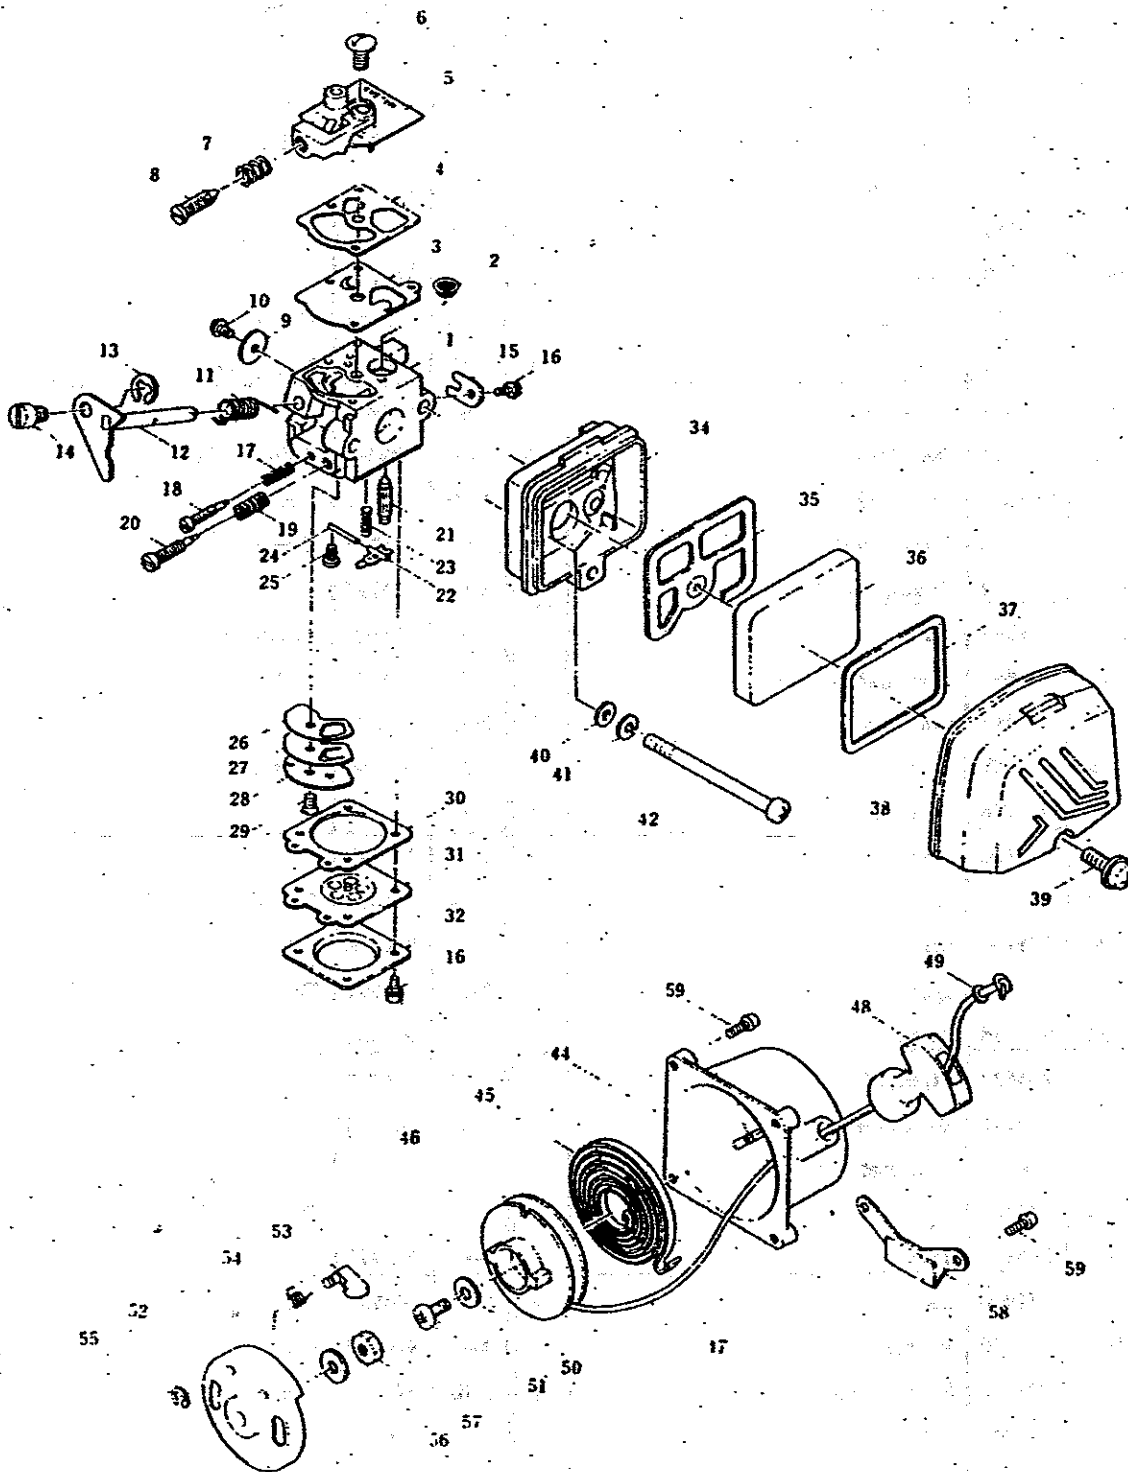

PARTS LIST

MODEL BC184

4. ENGINE (CARBURETOR, RECOIL STARTER)

MARUYAMA U.S., INC.

Ref.No.	Parts No.	Parts Name	Q'ty	Ref.No.	Parts No.	Parts Name	Q'ty
4-1	996402	Carburetor, ass'y	1	4-41	901518	Spring washer	2
4-2	944198	. Strainer	1	4-42	944138	Bolt	2
4-3	944197	. Pump diaphragm	1	4-43	996405	Recoil starter, ass'y	1
4-4	944196	. Gasket	1	4-44	996406	. Case	1
4-5	996403	. Pump cover	1	4-45	944230	. Spiral spring	1
4-6	944193	. Screw	1	4-46	944229	. Recoil reel	1
4-7	944195	. Spring	1	4-47	944231	. Rope	1
4-8	944194	. Adjust screw	1	4-48	944232	. Handle	1
4-9	996404	. Throttle valve	1	4-49	944502	. Plate	1
4-10	944204	. Screw	1	4-50	996407	. Washer	1
4-11	944200	. Spring	1	4-51	996395	. Screw	1
4-12	944199	. Throttle shaft	1	4-52	944705	Pulley	1
4-13	944202	. Snap ring	1	4-53	944224	. Recoil pawl	1
4-14	944201	. Cable adjust	1	4-54	944706	. Return spring	1
4-15	944222	. Clip	1	4-55	944226	. E-ring	1
4-16	944221	. Screw	5	4-56	071120	Washer	1
4-17	944206	. Spring	1	4-57	943863	Nut	1
4-18	944205	. Adjust screw	1	4-58	944170	Bracket	1
4-19	944208	. Spring	1	4-59	943986	Screw	4
4-20	944207	. Adjust screw	1				
4-21	944213	. Needle valve	1				
4-22	944214	. Control lever	1				
4-23	944215	. Spring	1				
4-24	944216	. Pin	1				
4-25	944217	. Screw	1				
4-26	944211	. Gasket	1				
4-27	944210	. Diaphragm	1				
4-28	944209	. Plate	1				
4-29	944212	. Screw	1				
4-30	944218	. Gasket	1				
4-31	944219	. Diaphragm	1				
4-32	944220	. Cover	1				
4-33	944379	Air filter, ass'y	1				
4-34	944597	. Case, comp.	1				
4-35	944381	. Plate	1				
4-36	944133	. Element	1				
4-37	944136	. Plate	1				
4-38	944382	. Cap	1				
4-39	944137	. Screw	1				
4-40	071104	Washer	2