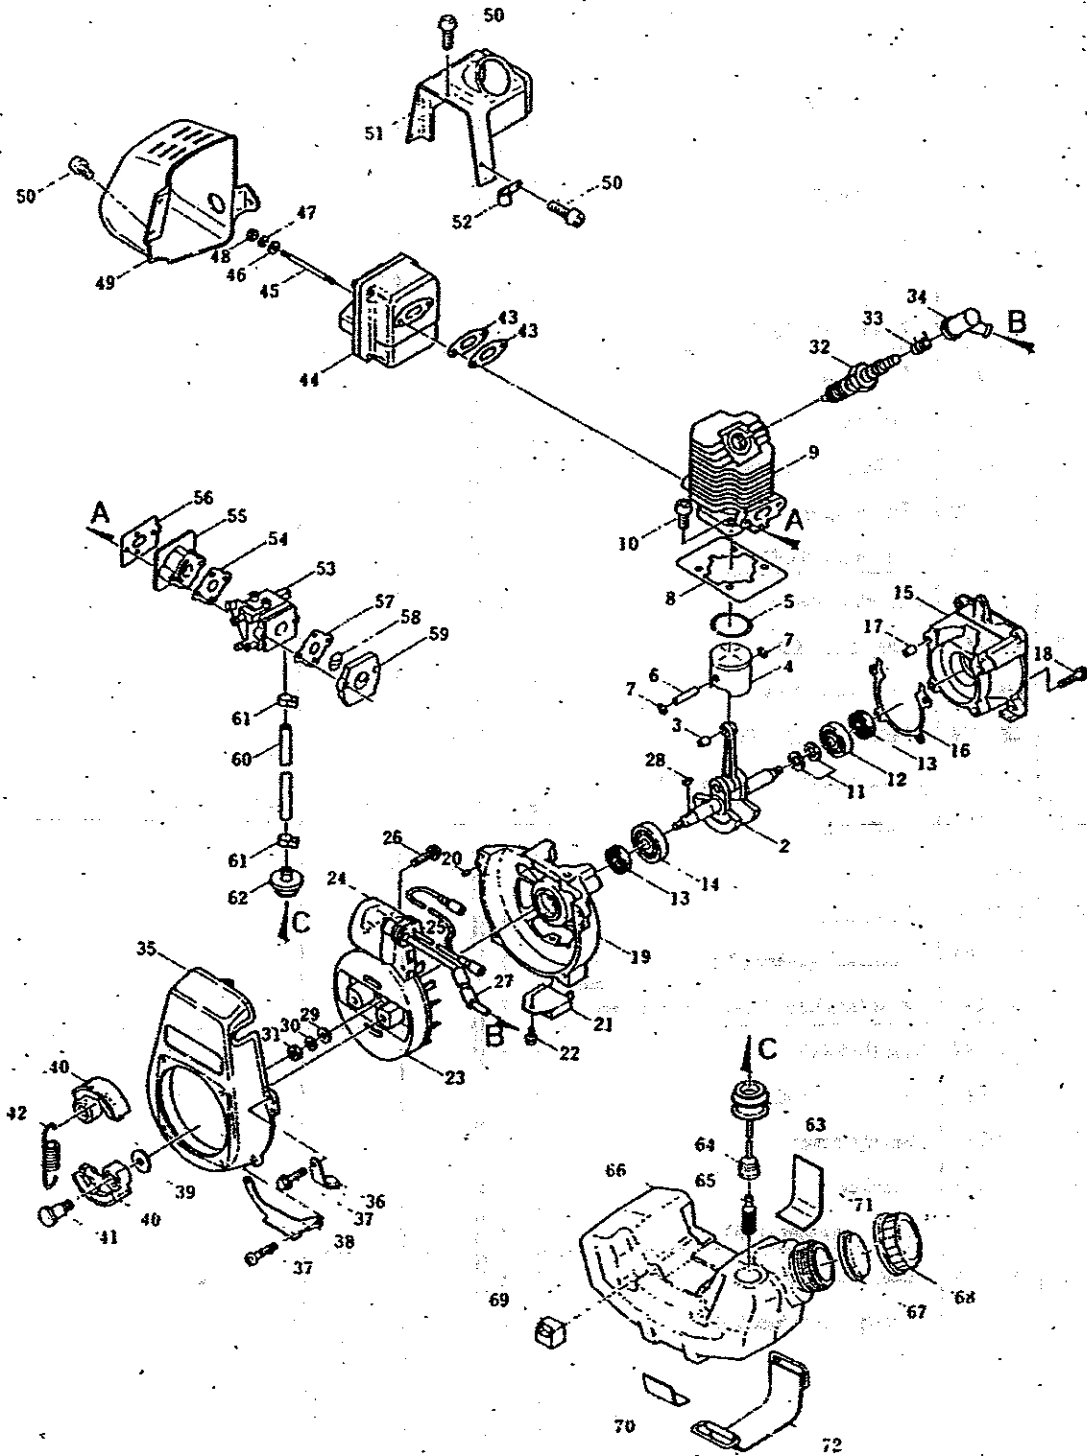

PARTS LIST

MODEL BC184

3. ENGINE (CRANK CASE, CYLINDER)

MARUYAMA U.S., INC.

Ref. No.	Parts No.	Parts Name	Q'ty	Ref. No.	Parts No.	Parts Name	Q'ty
3-1	212058	Engine (KE18)	1	3-38	944171	Bracket	1
3-2	944599	Crankshaft, ass'y	1	3-39	943837	Washer	2
3-3	944153	Bearing	1	3-40	943647	Clutch shoe	2
3-4	944148	Piston	1	3-41	943646	Clutch pin	2
3-5	944149	Piston ring	1	3-42	943934	Spring	1
3-6	944150	Piston pin	1	3-43	944145	Gasket	2
3-7	944151	Snap ring	2	3-44	944384	Muffler, comp.	1
3-8	944129	Gasket	1	3-45	944144	Stud	2
3-9	944128	Cylinder	1	3-46	071107	Washer	2
3-10	944130	Screw	2	3-47	943174	Spring washer	2
3-11	943833	Shim (t=0.1)	AR	3-48	943949	Nut	2
3-11	943834	Shim (t=0.2)	AR	3-49	996391	Muffler cover	1
3-11	943835	Shim (t=0.4)	AR	3-50	943461	Screw	4
3-11	943836	Shim (t=0.6)	AR	3-51	944387	Shroud	1
3-12	943842	Bearing (#6000C3)	1	3-52	944185	Clamp	1
3-13	943843	Oil seal	2	3-53	996402	Carburetor, ass'y	1
3-14	943841	Bearing (#6200C3)	1	3-54	944141	Gasket	1
3-15	996397	Crank case	1	3-55	996392	Insulator	1
3-16	944159	Gasket	1	3-56	944165	Gasket	1
3-17	071098	Dowel pin	2	3-57	944141	Gasket	1
3-18	943190	Screw	4	3-58	944140	Screen	1
3-19	944553	Crank case	1	3-59	944598	Spacer	1
3-20	071100	Dowel pin	2	3-60	944176	Tube	1
3-21	996388	Igniter	1	3-61	944602	Clip	2
3-22	944184	Screw	1	3-62	944168	Joint	1
3-23	944697	Flywheel	1	3-63	944167	Strainer pipe	1
3-24	996398	Ignition coil	1	3-64	943586	Clip	1
3-25	996399	Grommet	1	3-65	944166	Filter, ass'y	1
3-26	944183	Bolt	2	3-66	944601	Fuel tank, ass'y	1
3-27	944191	Tube	1	3-67	943977	Breather	1
3-28	071090	Key	1	3-68	944398	Tank cap	1
3-29	071120	Washer	1	3-69	944172	Damper	4
3-30	901545	Spring washer	1	3-70	944175	Damper	1
3-31	943863	Nut	1	3-71	944174	Damper	1
3-32	943982	Spark plug (BM6A)	1	3-72	944173	Tank band	1
3-33	943771	Spring	1				
3-34	943278	Plug cap	1				
3-35	996400	Housing	1				
3-36	944162	Bracket	1				
3-37	943462	Screw	4