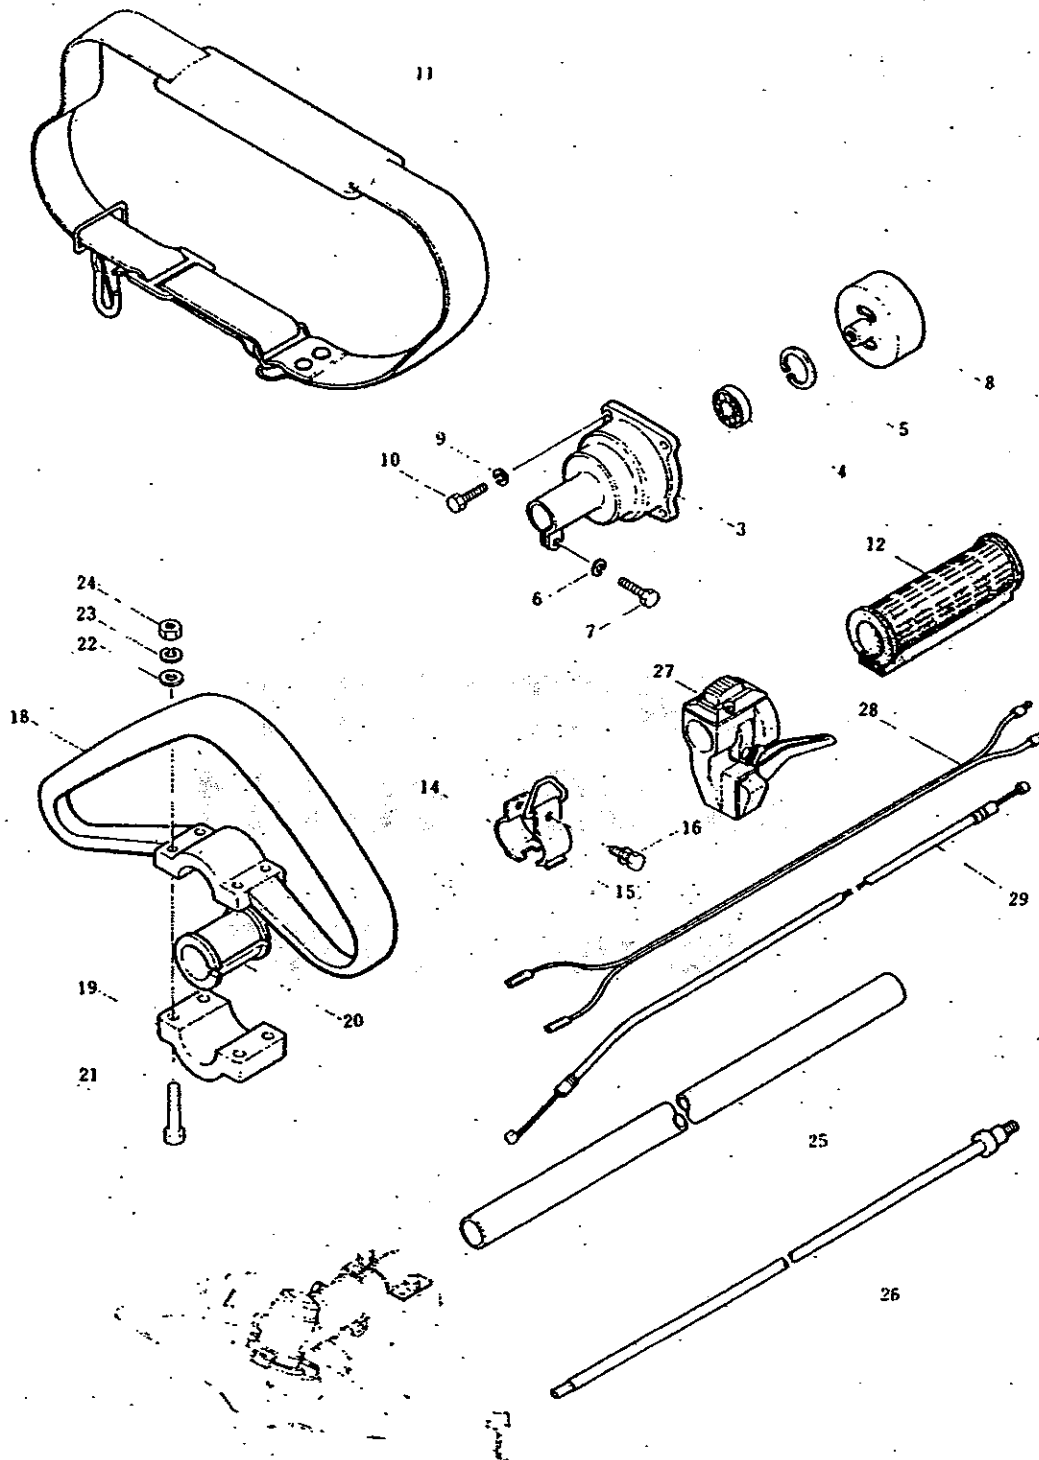

**PARTS LIST
MODEL BC184**

January 1, 1987

PARTS LIST

MODEL BC184

1. MAIN BODY

MARUYAMA U.S., INC.

Ref.No.	Parts No.	Parts Name	Q'ty	Ref.No.	Parts No.	Parts Name	Q'ty
1-1	344472	BC184	1				
1-2	211581	Clutch case, ass'y	1				
1-3	211582	. Clutch case	1				
1-4	140474	. Bearing (#62022Z)	1				
1-5	012380	. Snap ring (#35)	1				
1-6	012502	Spring washer (M6)	1				
1-7	082105	Bolt (M6X25)	1				
1-8	211583	Clutch drum (#56)	1				
1-9	012502	Spring washer (M6)	4				
1-10	089744	Bolt (M6X20)	4				
1-11	212060	Shoulder strap, ass'y	1				
1-12	054975	Knob	1				
1-13	054691	Hanging bracket, ass'y	1				
1-14	054692	. Hanging bracket (A)	1				
1-15	054695	. Hanging bracket (B)	1				
1-16	089737	. Bolt (M5X12)	1				
1-17	211535	Loop handle, ass'y	1				
1-18	211731	. Loop handle	1				
1-19	211732	. Handle bracket	1				
1-20	211733	. Packing (#24)	1				
1-21	082076	. Bolt (M5X35)	4				
1-22	022905	. Washer (M5)	4				
1-23	012501	. Spring washer (M5)	4				
1-24	081027	. Nut (M5)	4				
1-25	212115	Outer transmission pipe	1				
1-26	211584	Inner transmission shaft	1				
1-27	212053	Throttle lever	1				
1-28	212257	Lead wire	1				
1-29	212258	Throttle wire	1				