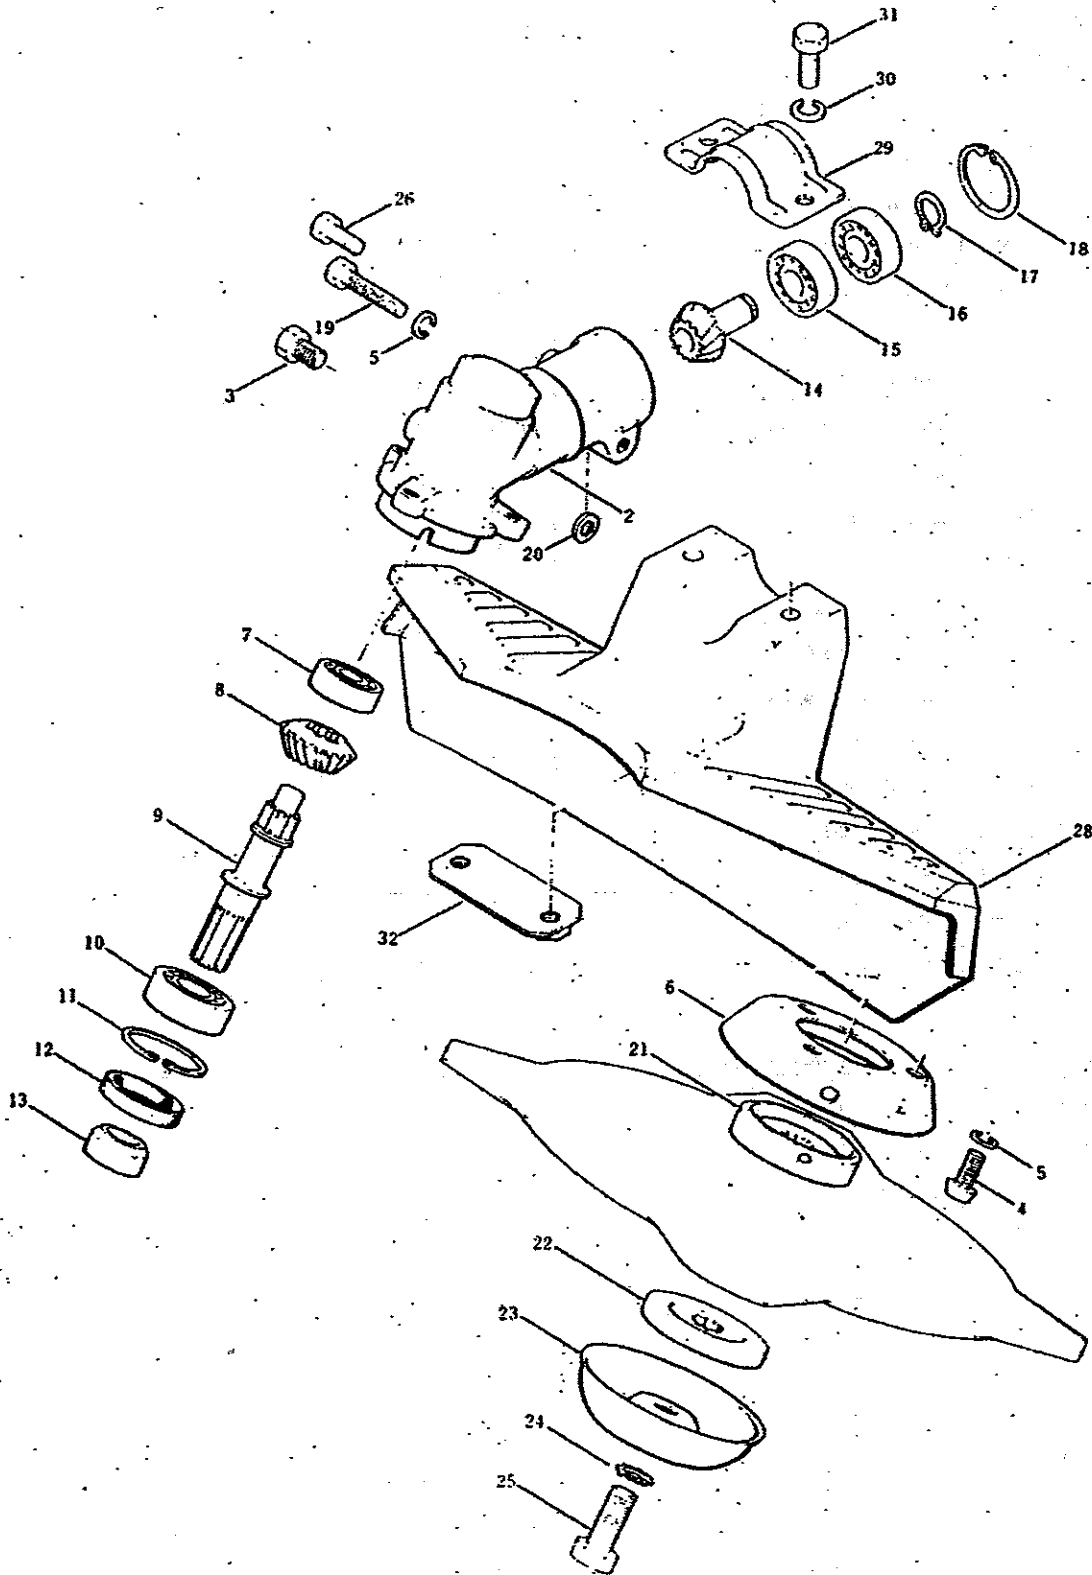

PARTS LIST

MODEL BC184

2. GEAR CASE

MARUYAMA U.S., INC.

Ref.No.	Parts No.	Parts Name	Q'ty	Ref.No.	Parts No.	Parts Name	Q'ty
2-1	211468	Gear case, ass'y	1				
2-2	210552	. Gear case	1				
2-3	082092	. Bolt (M6X8)	1				
2-4	081411	. Screw (M5X8)	3				
2-5	012501	. Spring washer (M5)	4				
2-6	210553	. Stabilizer	1				
2-7	210554	. Bearing (#608)	1				
2-8	210555	. Gear	1				
2-9	210556	. Blade axis	1				
2-10	019585	. Bearing (#6001)	1				
2-11	055185	. Snap ring (#28)	1				
2-12	059394	. Oil seal (D19 28 6)	1				
2-13	054736	. Collar, blade axis	1				
2-14	211470	. Pinion gear	1				
2-15	210560	. Bearing (#609)	1				
2-16	211661	. Bearing (#609Z)	1				
2-17	140269	. Snap ring (#9)	1				
2-18	140270	. Snap ring (#24)	1				
2-19	089749	. Bolt (M5X25-7T)	1				
2-20	211177	. Packing (ø5.5Xø12Xø0.5)	1				
2-21	210557	. Boss (A)	1				
2-22	140275	. Boss (B)	1				
2-23	210558	. Stabilizer	1				
2-24	210309	. Toothed washer (B-8, Counterclockwise)	1				
2-25	089432	. Bolt (M8X18, Counterclockwise)	1				
2-26	089737	Bolt (M5X12)	1				
2-27	210412	Safety cover, ass'y	1				
2-28	210311	. Safety cover	1				
2-29	210413	. Bracket	1				
2-30	012502	. Spring washer (M6)	2				
2-31	089746	. Bolt (M6X30)	2				
2-32	210313	. Safety cover bracket	1