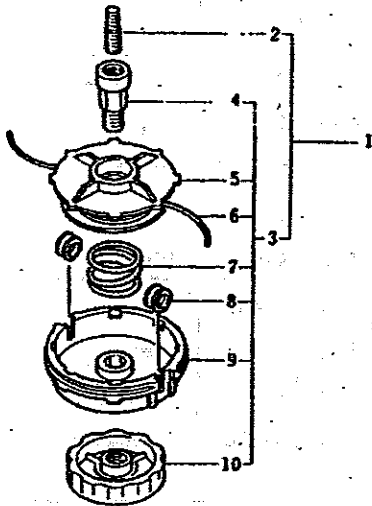

5. ACCESSORIES

Ref.No.	Parts No.	Parts Name	Q'ty	Ref.No.	Parts No.	Parts Name	Q'ty
5-1	211088	Nylon cutter, ass'y	1				
5-2	210244	Setting bolt	1				
5-3	211089	Nylon cutter	1				
5-4	210800	Shaft bolt	1				
5-5	211090	Spool	1				
5-6	210801	Nylon cord	1				
5-7	210802	Spring	1				
5-8	210803	Cord guide	2				
5-9	211091	Housing	1				
5-10	211092	Knob	1				
5-11	210179	Mowing blade (φ230X4)	1				
5-12	054753	Tool bag	1				
5-13	210418	Box spanner (13X19X ⊕)	1				
5-14	022865	Double-ended wrench (8X10)	1				
5-15	210181	Handle (φ3.5X170L)	1				
5-16	212061	Instruction manual	1