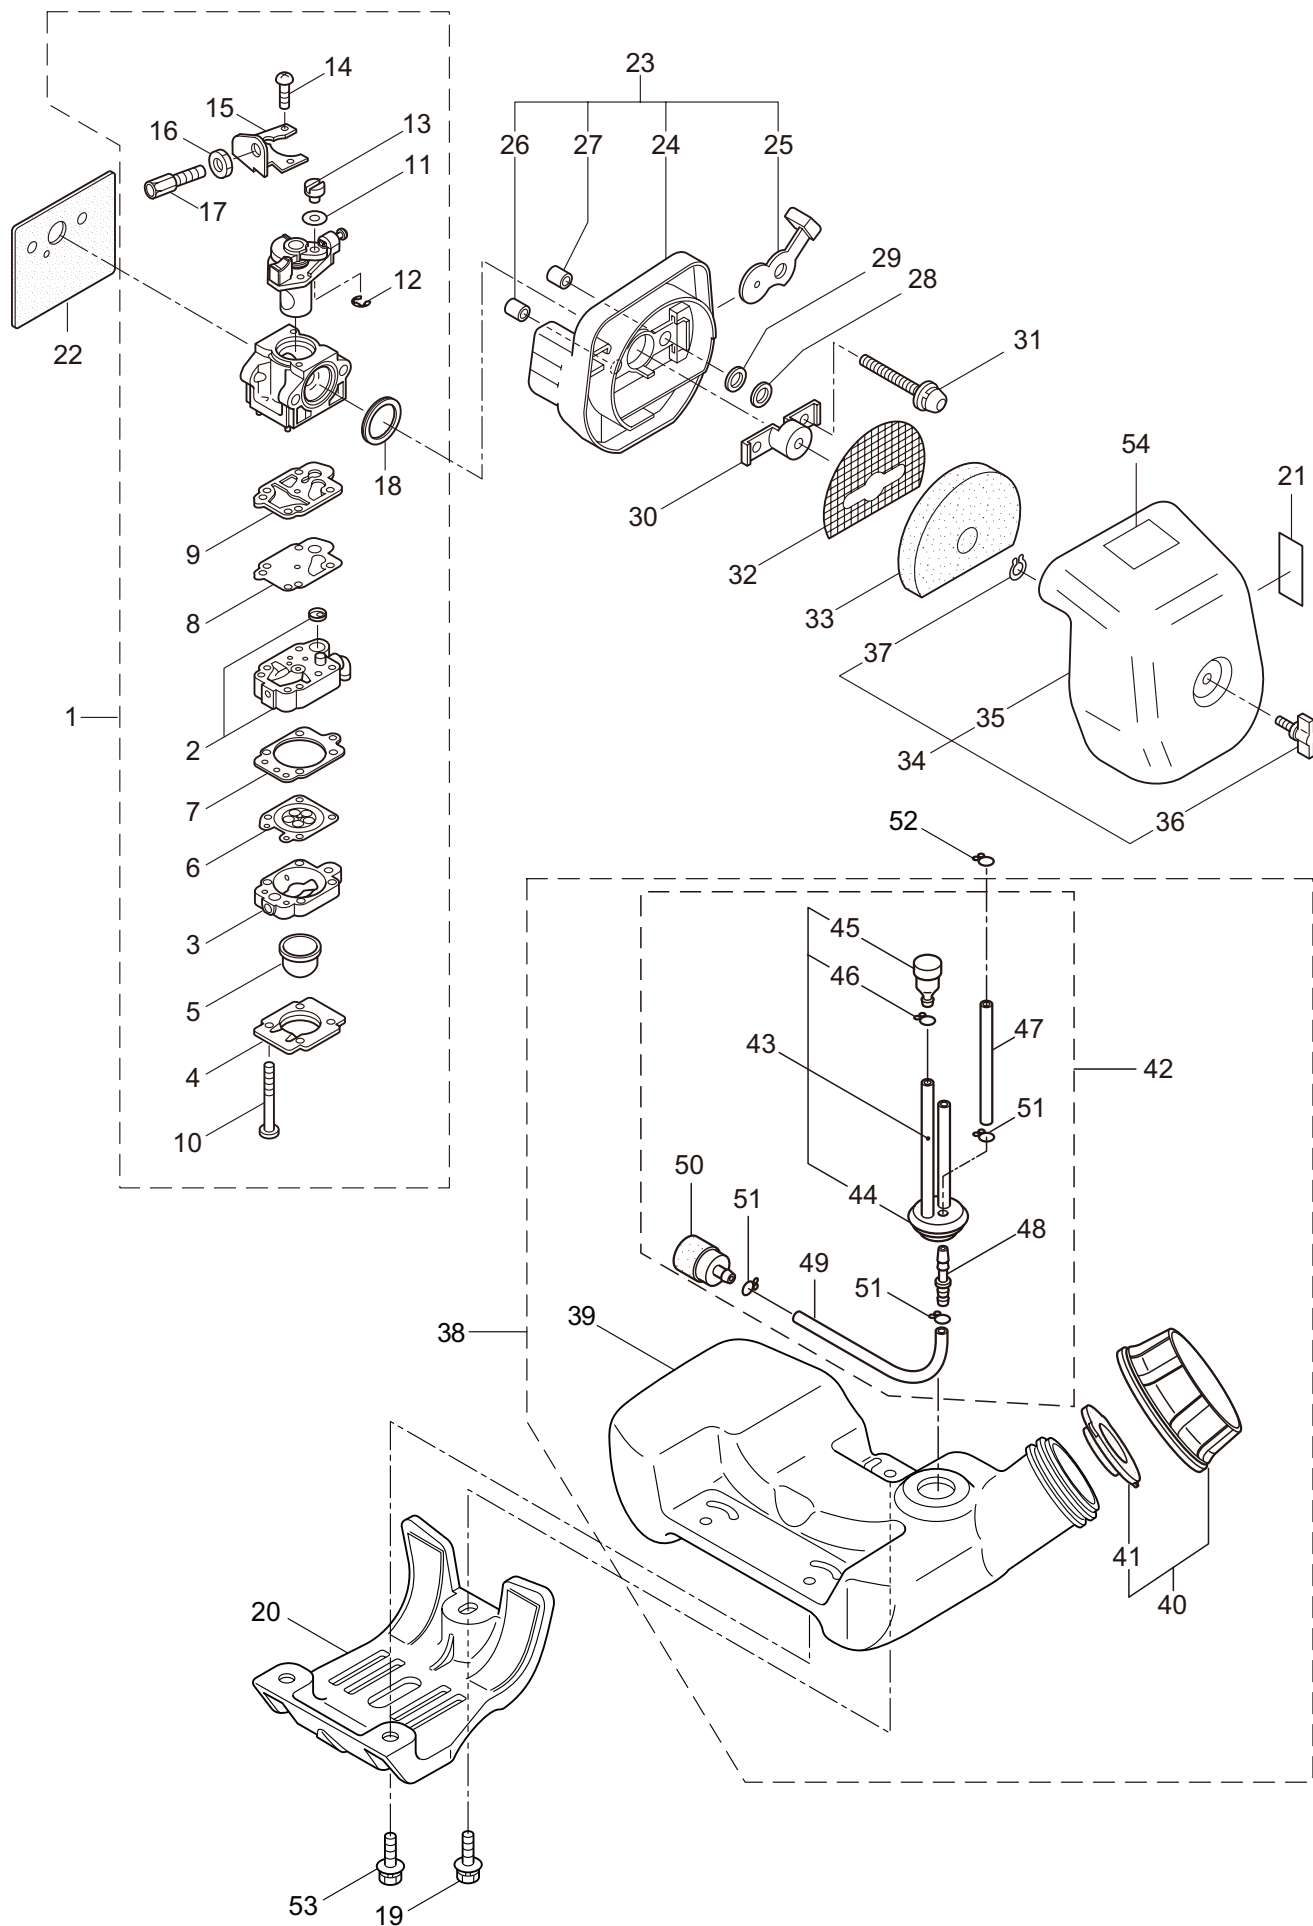

4. B30L TURBO (HI) CARBURETOR, FUEL TANK

Ref. No.	Part No.	Part Name	Q'ty	Remarks
4-1	288456	Carburetor Ass'y	1	Incl.2-18 New gasket required
4-2	264155	Pump Body	1	
4-3	262991	Purge Body	1	
4-4	262992	Cover Plate	1	
4-5	261874	Primer Bulb	1	
4-6	283905	Diaphragm, Meterring	1	
4-7	262993	Gasket	1	
4-8	262994	Diaphragm,Fuel Pump	1	
4-9	282576	Gasket	1	
4-10	262996	Screw	4	
4-11	264678	Washer	1	
4-12	261876	E-Ring	1	
4-13	261658	Swivel	1	
4-14	261875	Screw	2	
4-15	264677	Bracket	1	
4-16	261878	Nut	1	
4-17	263994	Adapter	1	
4-18	261657	Packing	1	
4-19	281715	Cap Screw	1	M5x20
4-20	281441	Stand	1	
4-21	261352	Label	1	Choke
4-22	269762	Gasket	1	
4-23	268055	Air Filter Case Ass'y	1	Incl.24-27
4-24	268056	Air Filter Case	1	
4-25	268057	Valve	1	
4-26	268157	Sleeve	1	5.5x7.1x6L
4-27	268412	Sleeve	1	5.5x7.1x6.4L
4-28	263345	Packing	1	7.2x11xt1.3
4-29	263942	Washer	1	7.2x12xt0.15
4-30	263815	Stay	1	
4-31	264016	Cap Screw	2	M5x60
4-32	265026	Screen	1	
4-33	265027	Foam Element	1	
4-34	268058	Air Filter Cover Ass'y	1	Incl.35-37
4-35	268059	Air Filter Cover	1	
4-36	281438	Knob	1	
4-37	261734	Snap Ring	1	#5
4-38	289034	Fuel Tank Ass'y	1	Incl.39-51
4-39	284820	Fuel Tank	1	
4-40	289043	Fuel Tank Cap Ass'y	1	Incl.41
4-41	287058	Gasket	1	
4-42	289035	Fuel Pipe Pick-up Ass'y	1	Incl.43-51
4-43	289036	Fuel Pipe Ass'y	1	Incl.44-46
4-44	268065	Grommet	1	
4-45	261590	Breather	1