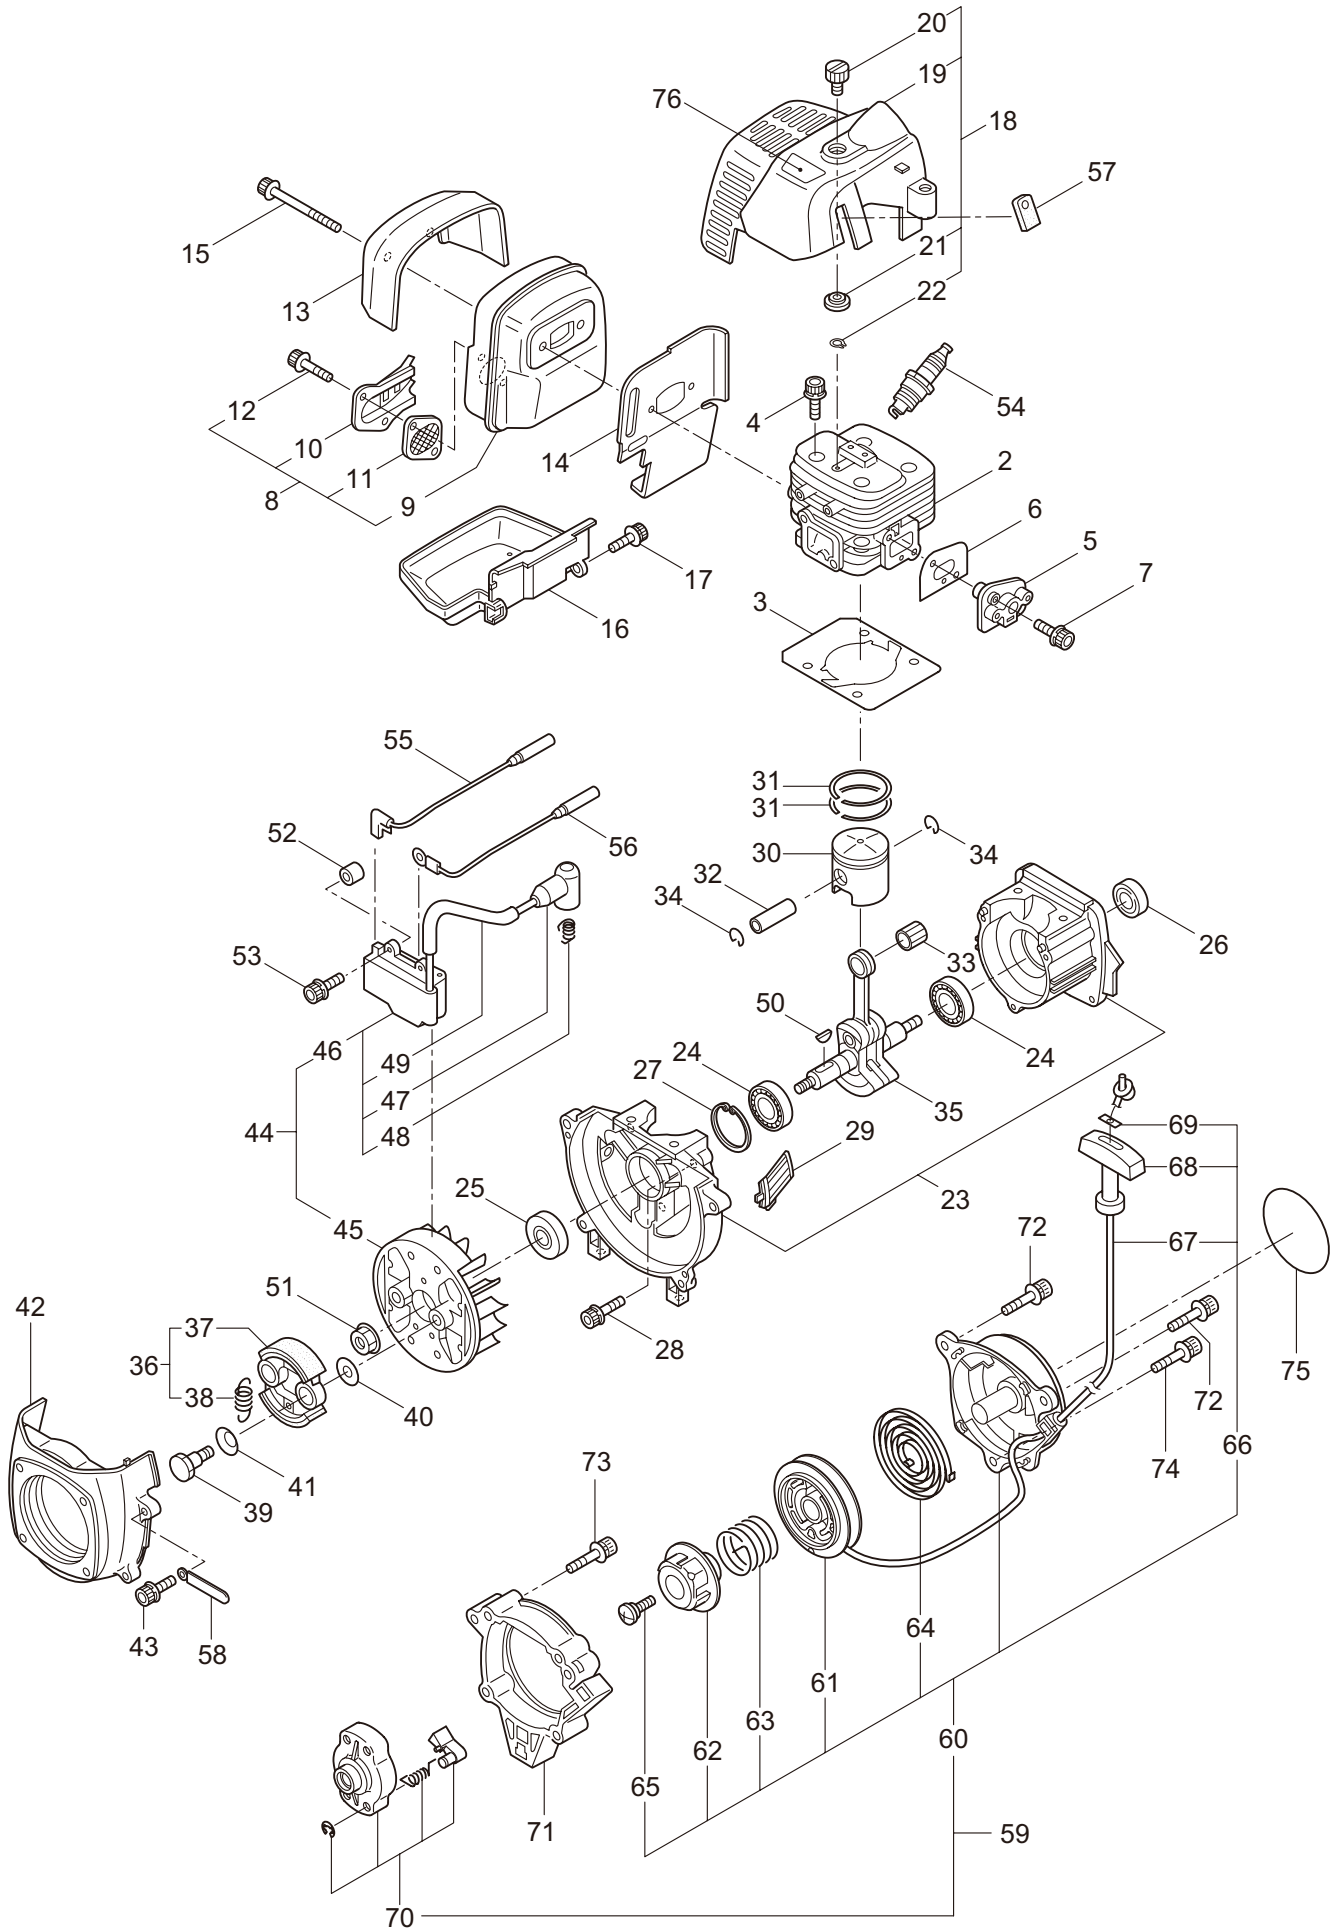

3. B30L TURBO (HI) ENGINE

Ref. No.	Part No.	Part Name	Q'ty	Remarks
3-1	858947	Engine	1	CE300/66
3-2	286791	Cylinder	1	
3-3	286846	Gasket	1	
3-4	261250	Cap Screw	4	M5x20
3-5	269144	Insulator	1	New gasket required
3-6	267049	Gasket	1	
3-7	265924	Cap Screw	2	M5x25
3-8	288452	Muffler Ass'y	1	Incl.9-12
3-9	288453	Muffler Comp	1	
3-10	268171	Muffler Tail	1	
3-11	267056	Spark Arrester	1	
3-12	265107	Cap Screw	2	M4x10
3-13	284071	Holder	1	
3-14	283940	Gasket	1	
3-15	266402	Cap Screw	2	M5x55
3-16	281435	Under Cover	1	
3-17	267191	Cap Screw	1	M5x16
3-18	281742	Top Cover Ass'y	1	Incl.19-22
3-19	281434	Top Cover	1	
3-20	261018	Knob	1	
3-21	261020	Spacer	1	
3-22	261734	Snap Ring	1	#5
3-23	286851	Crankcase	1	
3-24	280488	Bearing	2	PPL 6001
3-25	261492	Oil Seal	1	ISCD12287
3-26	261386	Oil Seal	1	ISCD12227
3-27	055185	Snap Ring	1	#28
3-28	261612	Cap Screw	3	M5x30
3-29	281442	Screen	1	
3-30	283380	Piston	1	
3-31	265067	Piston Ring	2	(2)Required
3-32	265068	Piston Pin	1	
3-33	265225	Bearing,Needle	1	
3-34	261393	Clip,Piston Pin	2	
3-35	265141	Crankshaft/Conn.Rod Ass'y	1	
3-36	267327	Clutch Ass'y	1	Incl.37,38
3-37	267342	Clutch Shoe	2	(2)required
3-38	267345	Spring,Clutch	1	
3-39	264505	Bolt	2	
3-40	261189	Washer	2	6x16.5x1.2
3-41	261777	Wave Washer	2	
3-42	281433	Fan Cover	1	
3-43	261250	Cap Screw	4	M5x20
3-44	287898	Magneto Ass'y	1	Incl.45-49
3-45	287902	Rotor/Fan	1