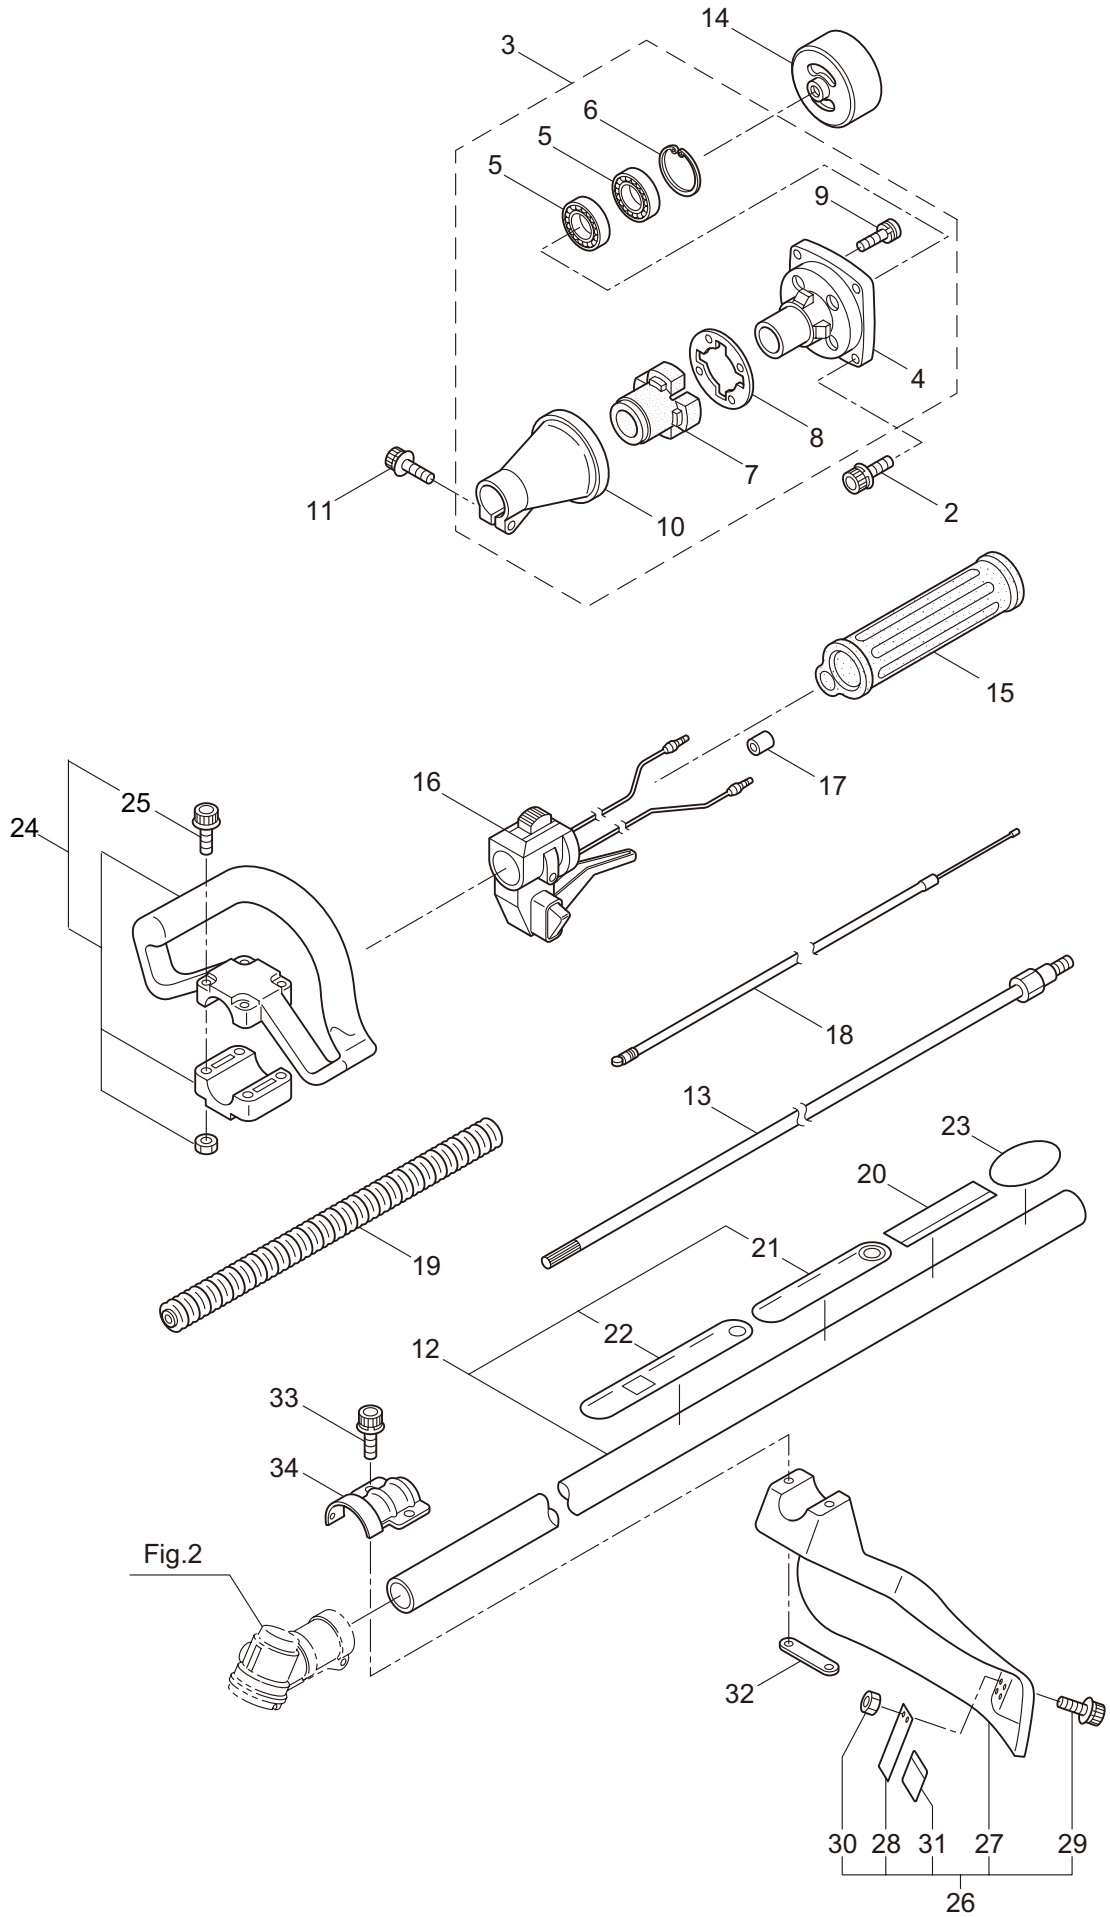

PARTS LIST

B30L TURBO (HI)

CONTENTS

1. MAIN BODY	1 ~ 2
2. GEARCASE.....	3 ~ 4
3. ENGINE	5 ~ 8
4. CARBURETOR, FUEL TANK	9 ~ 12
5. ACCESSORIES	13 ~ 14

2015. 11.

P/N 524194

1. B30L TURBO (HI)
MAIN BODY

Ref. No.	Part No.	Part Name	Q'ty	Remarks
1-1	364549	B30L TURBO(HI)	1	
1-2	261250	Cap Screw	4	M5x20
1-3	215512	Clutch Case Ass'y	1	Incl.4-10
1-4	214592	Bearing Case	1	
1-5	214161	Bearing	2	#6000ZZ
1-6	054676	Snap Ring	1	#26
1-7	214162	Buffer	1	
1-8	214163	Washer	1	
1-9	092033	Screw	4	M5x15
1-10	214593	Driveshaft Tube Adapter	1	
1-11	261246	Cap Screw	1	M5x25
1-12	220078	Driveshaft Tube Ass'y	1	Incl.21,22
1-13	219268	Driveshaft Ass'y	1	
1-14	054677	Clutch Drum	1	
1-15	215532	Shaft Grip	1	
1-16	221465	Throttle Trigger	1	
1-17	214083	Outer Guide	1	
1-18	213444	Throttle Cable	1	340L
1-19	213548	Plastic Tube	1	#10x200L
1-20	237971	Label	1	B30L TURBO
1-21	221501	Label	1	Warning
1-22	221502	Label	1	Caution
1-23	232898	Label	1	TURBO
1-24	227816	Loop Handle Ass'y	1	Incl.25
1-25	215608	Cap Screw	4	M5x30x16
1-26	226300	Safety Cover Ass'y	1	Incl.27-31
1-27	225961	Safety Cover	1	
1-28	231493	String Cutter	1	
1-29	227817	Bolt	2	M5x12
1-30	081027	Nut	2	M5
1-31	212972	String Cutter Cover	1	
1-32	225963	Threaded Bracket	1	
1-33	261612	Cap Screw	2	M5x30
1-34	225962	Bracket	1	

2. B30L TURBO (HI) GEARCASE

Ref. No.	Part No.	Part Name	Q'ty	Remarks
2-1	237967	Gearcase Ass'y	1	Incl.2-12
2-2	232719	Gearcase	1	
2-3	234109	Bolt	1	M8x8
2-4	261246	Cap Screw	1	M5x25
2-5	210560	Bearing	1	#609
2-6	233332	Gear Set	1	
2-7	232724	Bearing	1	#6203 2RS
2-8	012381	Snap Ring	1	#40
2-9	210560	Bearing	1	#609
2-10	140268	Bearing	1	#609Z
2-11	228477	Snap Ring	1	#9
2-12	140270	Snap Ring	1	#24
2-13	261233	Cap Screw	1	M5x12
2-14	232927	Boss Adapter	1	
2-15	215610	Bolt	1	M8x22,Counterclockwise