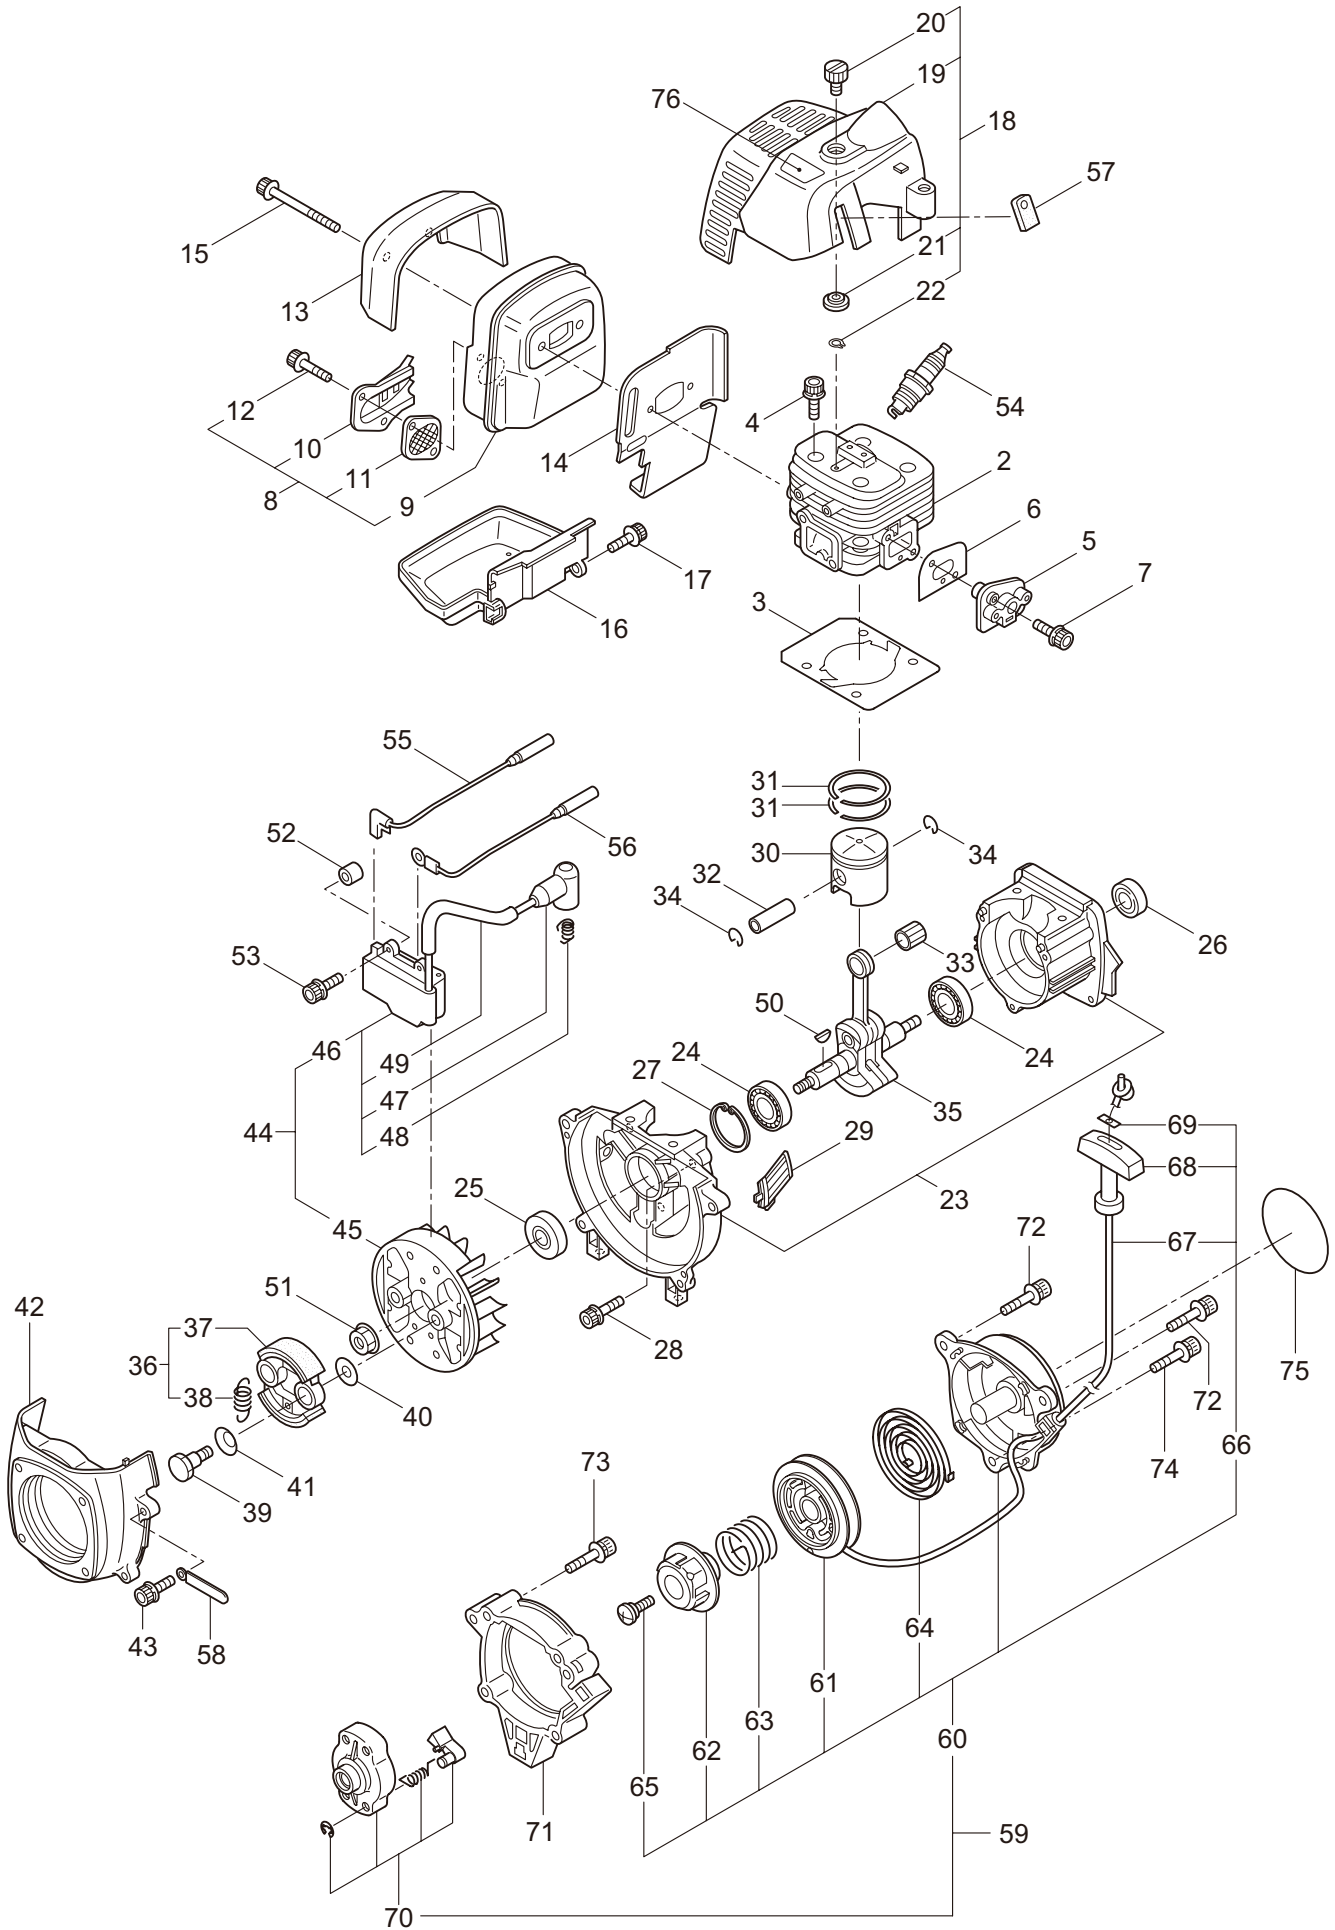

3. B30L TURBO (HI) ENGINE

Ref. No.	Part No.	Part Name	Q'ty	Remarks
3-46	281746	Ignition Coil Ass'y	1	Incl.47-49
3-47	269714	Plug Boot	1	
3-48	269715	Connector	1	
3-49	281756	Insulator	1	
3-50	261076	Woodruff Key	1	3x10
3-51	261417	Nut,Rotor	1	M8
3-52	280381	Spacer	2	
3-53	261256	Cap Screw	2	M4x25
3-54	285982	Spark Plug	1	NGK BPM8Y
3-55	269722	Lead	1	
3-56	268044	Lead	1	
3-57	269189	Grommet	1	
3-58	264588	Clamp	1	
3-59	283476	Recoil Starter Ass'y	1	Incl.60-70
3-60	283477	Recoil Ass'y	1	Incl.61-69
3-61	283504	Reel	1	
3-62	283505	Cam Plate	1	
3-63	283506	Spring	1	
3-64	261721	Spiral Spring	1	
3-65	267213	Screw	1	
3-66	283578	Stater Rope Ass'y	1	Incl.67-69
3-67	283579	Stater Rope	1	
3-68	261725	Starter Grip	1	
3-69	283511	Rope Stopper	1	
3-70	283575	Starter Pawl Ass'y	1	
3-71	284698	Adapter Ass'y	1	
3-72	283391	Cap Screw	2	M4x20
3-73	265726	Cap Screw	4	M4x16
3-74	282096	Cap Screw	1	M4x16WSW
3-75	288407	Label	1	B30L TURBO
3-76	288408	Label	1	B30L TURBO