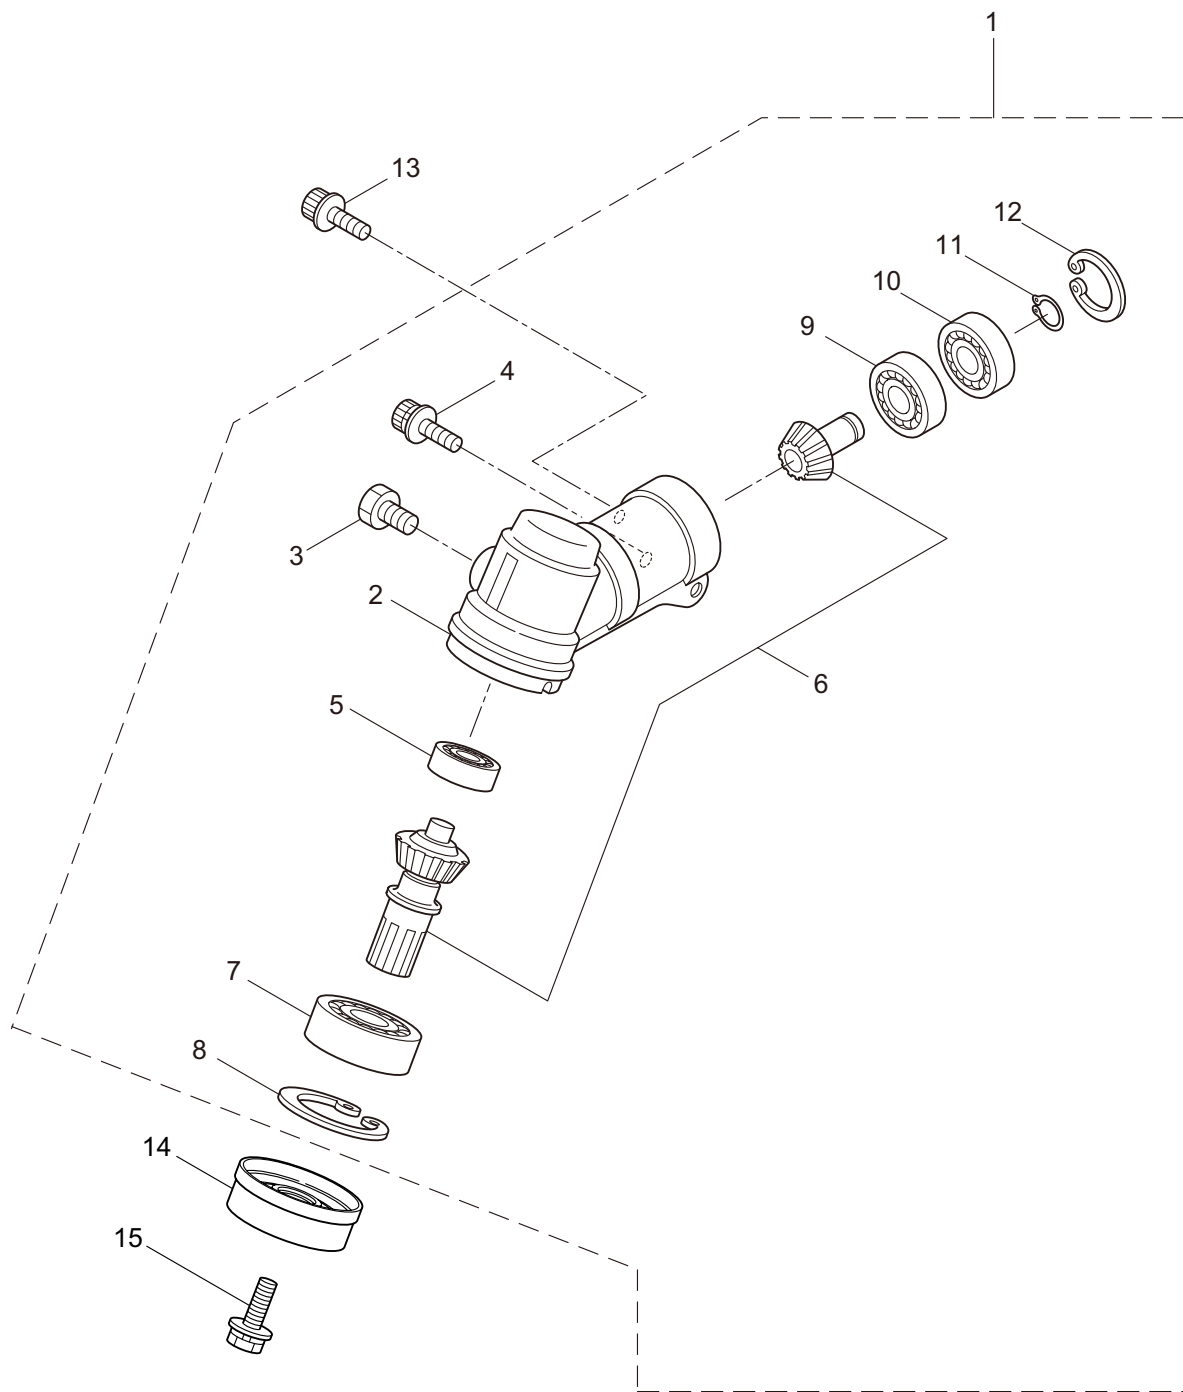

PARTS LIST

B30L TURBO (HI)

CONTENTS

1. MAIN BODY	1 ~ 2
2. GEARCASE.....	3 ~ 4
3. ENGINE	5 ~ 8
4. CARBURETOR, FUEL TANK	9 ~ 12
5. ACCESSORIES	13 ~ 14

2015. 11.

P/N 524194

1. B30L TURBO (HI)
MAIN BODY

Ref. No.	Part No.	Part Name	Q'ty	Remarks
1-1	364549	B30L TURBO(HI)	1	
1-2	261250	Cap Screw	4	M5x20
1-3	215512	Clutch Case Ass'y	1	Incl.4-10
1-4	214592	Bearing Case	1	
1-5	214161	Bearing	2	#6000ZZ
1-6	054676	Snap Ring	1	#26
1-7	214162	Buffer	1	
1-8	214163	Washer	1	
1-9	092033	Screw	4	M5x15
1-10	214593	Driveshaft Tube Adapter	1	
1-11	261246	Cap Screw	1	M5x25
1-12	220078	Driveshaft Tube Ass'y	1	Incl.21,22
1-13	219268	Driveshaft Ass'y	1	
1-14	054677	Clutch Drum	1	
1-15	215532	Shaft Grip	1	
1-16	221465	Throttle Trigger	1	
1-17	214083	Outer Guide	1	
1-18	213444	Throttle Cable	1	340L
1-19	213548	Plastic Tube	1	#10x200L
1-20	237971	Label	1	B30L TURBO
1-21	221501	Label	1	Warning
1-22	221502	Label	1	Caution
1-23	232898	Label	1	TURBO
1-24	227816	Loop Handle Ass'y	1	Incl.25
1-25	215608	Cap Screw	4	M5x30x16
1-26	226300	Safety Cover Ass'y	1	Incl.27-31
1-27	225961	Safety Cover	1	
1-28	231493	String Cutter	1	
1-29	227817	Bolt	2	M5x12
1-30	081027	Nut	2	M5
1-31	212972	String Cutter Cover	1	
1-32	225963	Threaded Bracket	1	
1-33	261612	Cap Screw	2	M5x30
1-34	225962	Bracket	1	

2. B30L TURBO (HI) GEARCASE

Ref. No.	Part No.	Part Name	Q'ty	Remarks
2-1	237967	Gearcase Ass'y	1	Incl.2-12
2-2	232719	Gearcase	1	
2-3	234109	Bolt	1	M8x8
2-4	261246	Cap Screw	1	M5x25
2-5	210560	Bearing	1	#609
2-6	233332	Gear Set	1	
2-7	232724	Bearing	1	#6203 2RS
2-8	012381	Snap Ring	1	#40
2-9	210560	Bearing	1	#609
2-10	140268	Bearing	1	#609Z
2-11	228477	Snap Ring	1	#9
2-12	140270	Snap Ring	1	#24
2-13	261233	Cap Screw	1	M5x12
2-14	232927	Boss Adapter	1	
2-15	215610	Bolt	1	M8x22,Counterclockwise