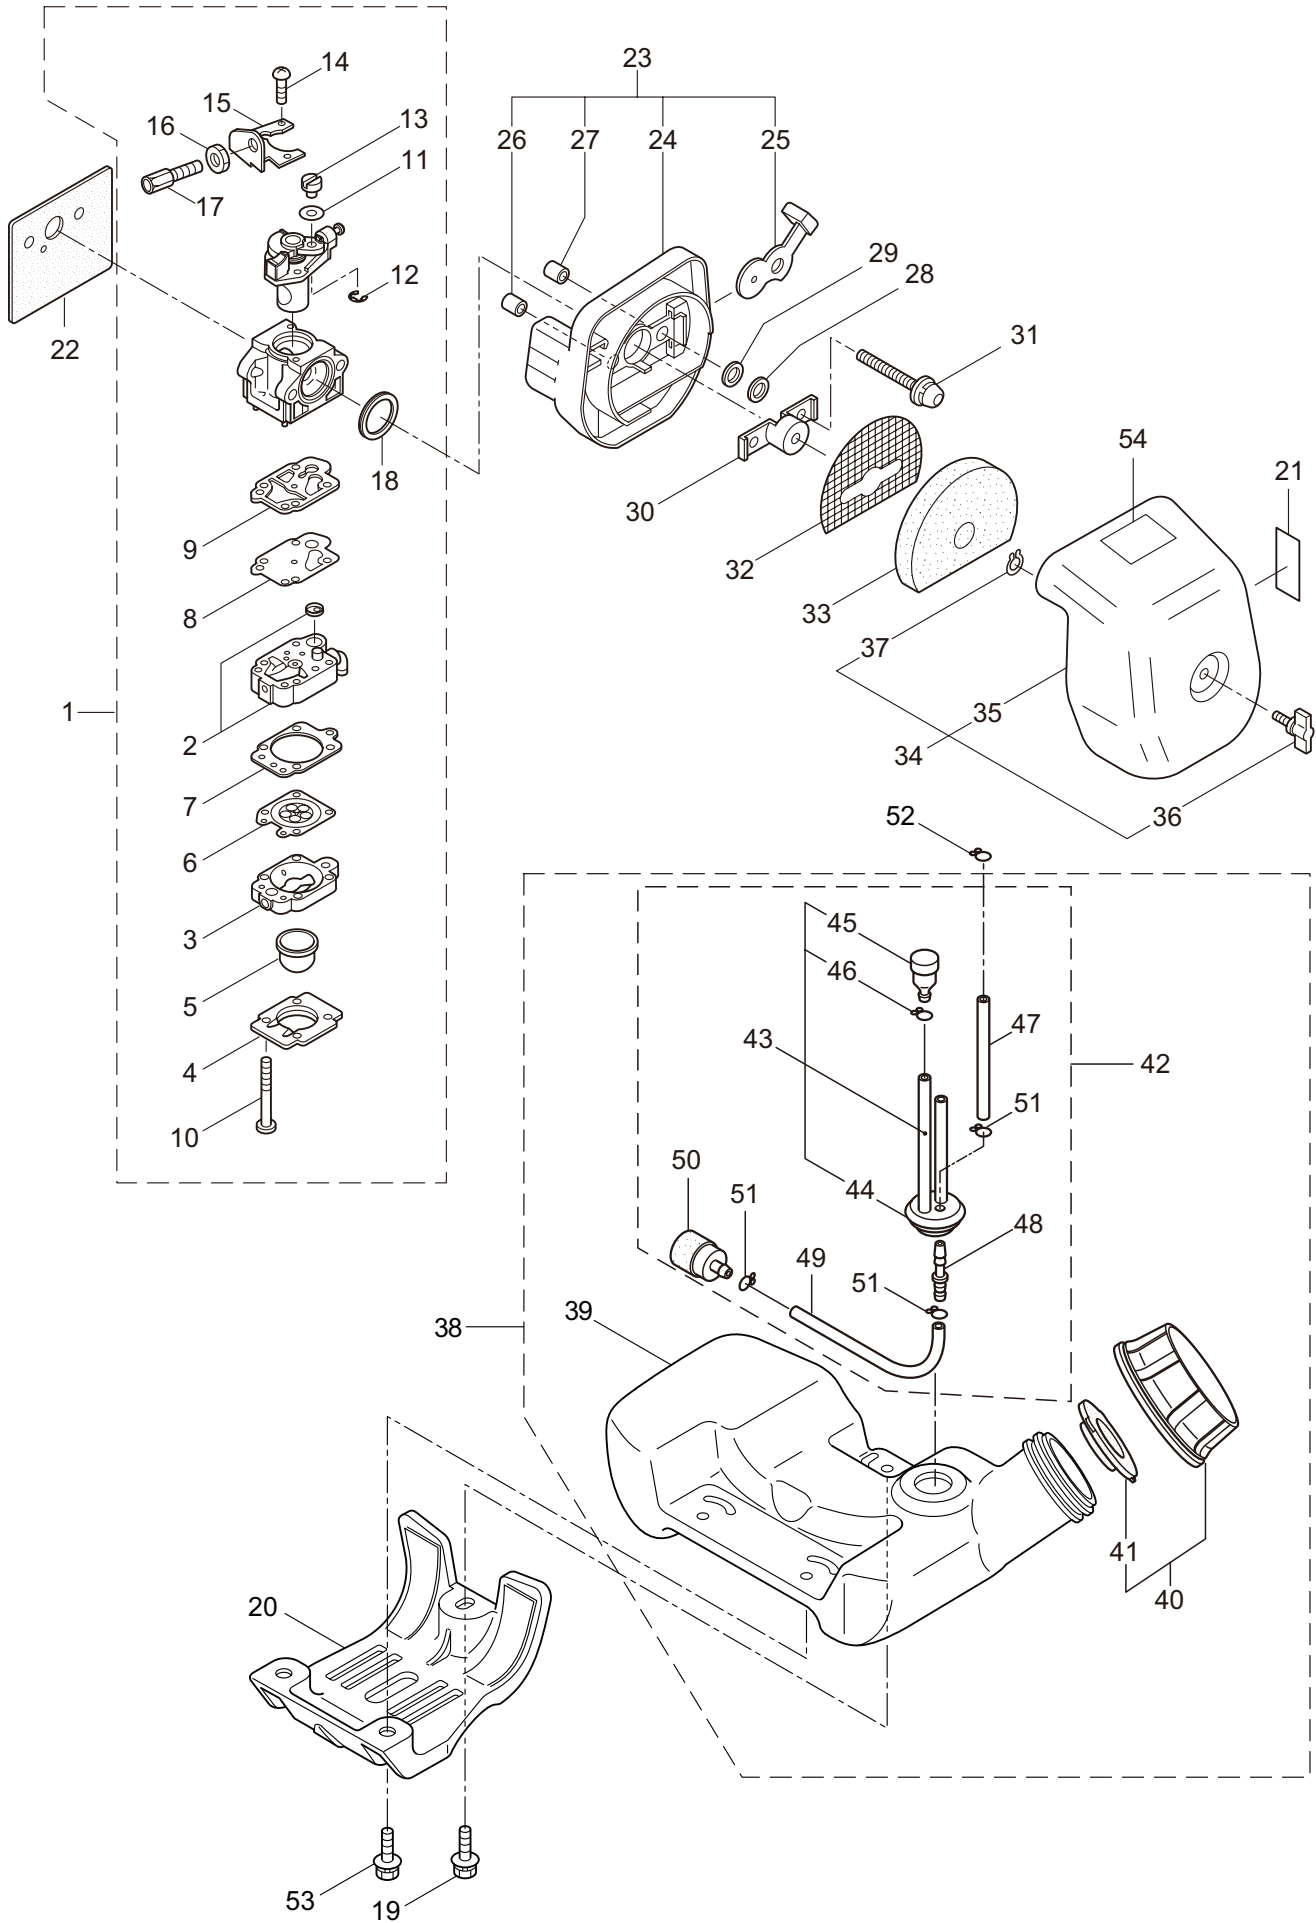

4. B30L TURBO (HI) CARBURETOR, FUEL TANK

Ref. No.	Part No.	Part Name	Q'ty	Remarks
4-46	261117	Clip	1	
4-47	289028	Pipe A	1	3x5x53L
4-48	288921	Joint	1	
4-49	289033	Pipe	1	3x5x100L
4-50	264653	Filter Ass'y	1	
4-51	261117	Clip	3	
4-52	261117	Clip	1	
4-53	281714	Cap Screw	2	M5x20
4-54	285188	Label	1