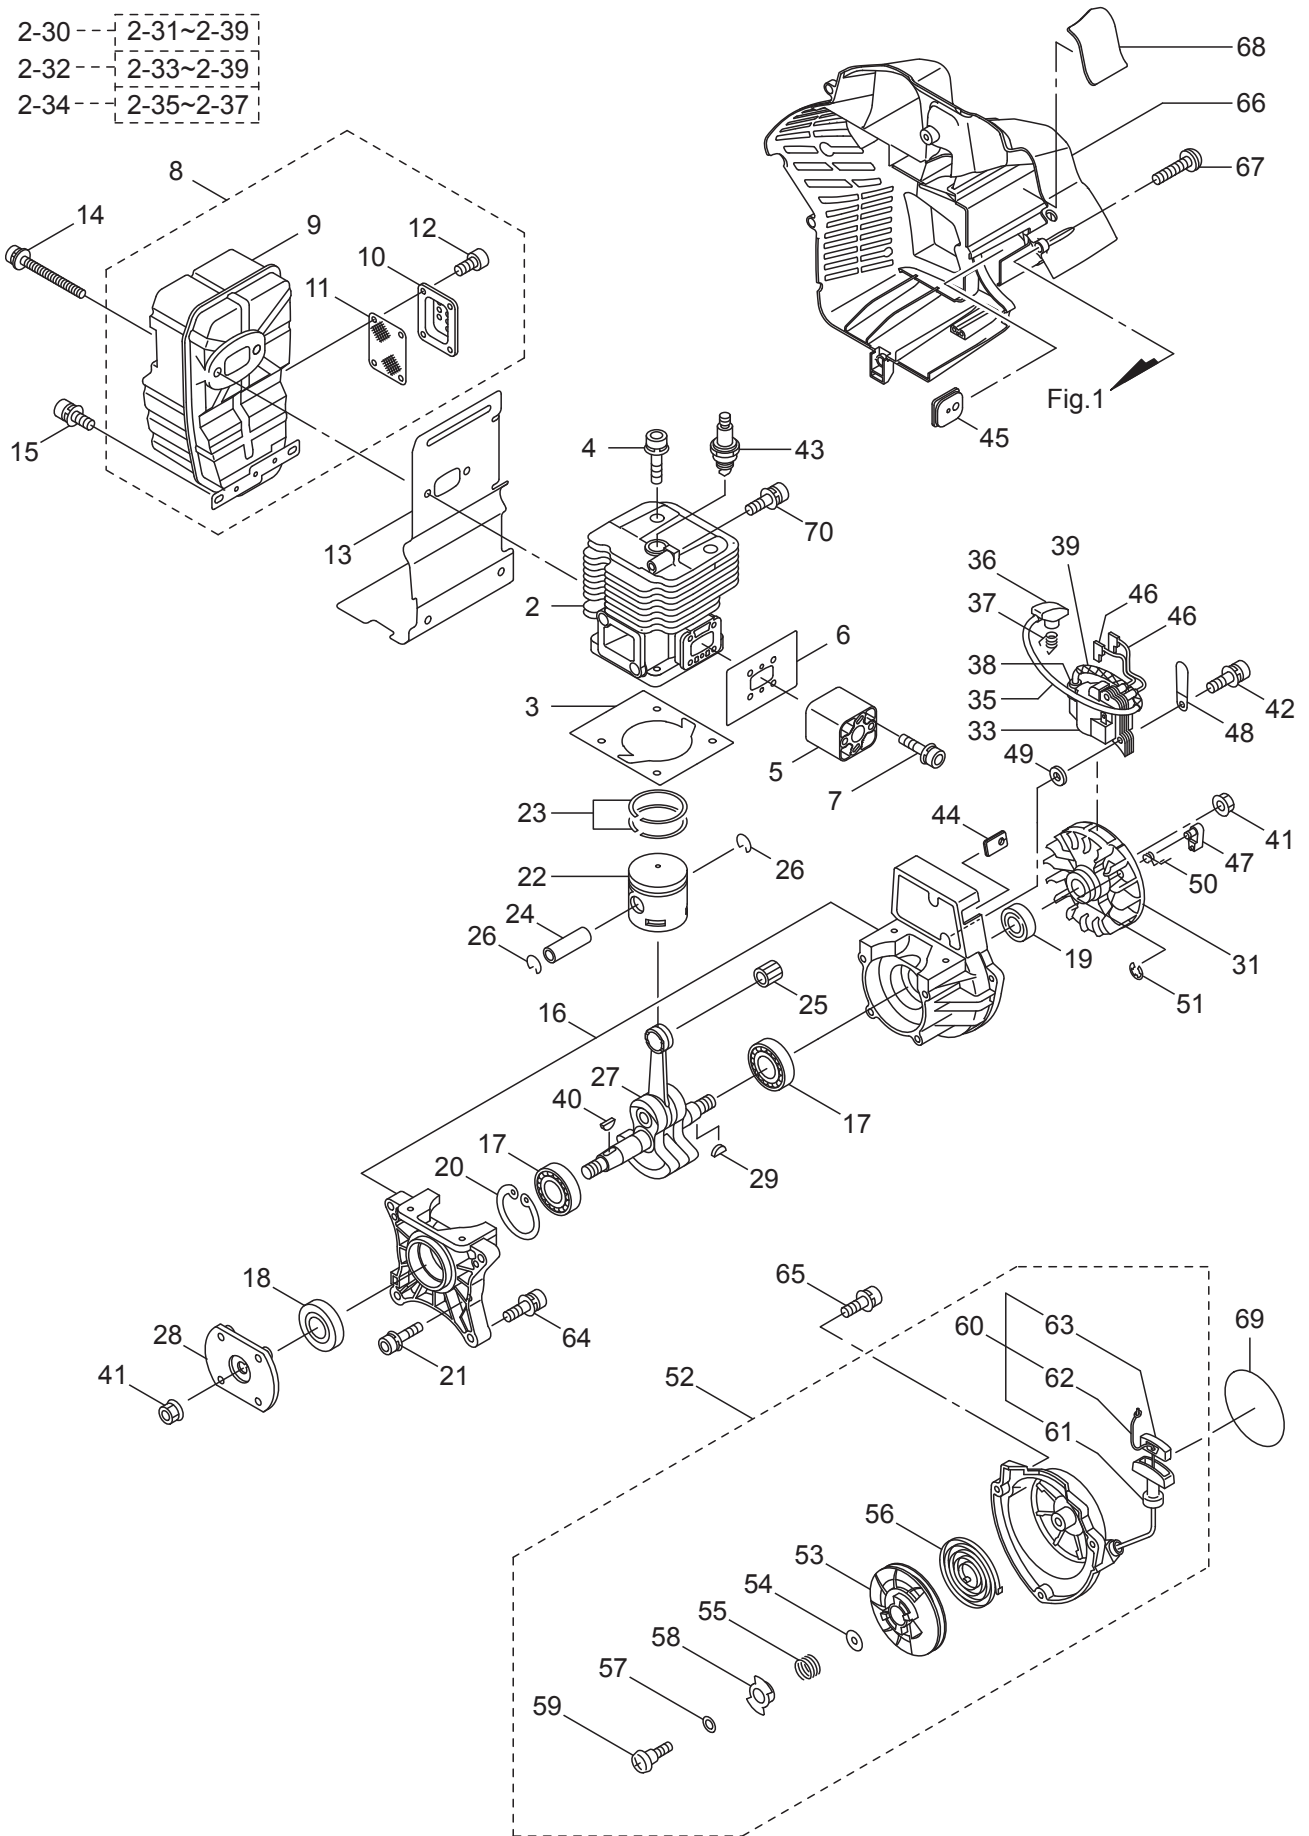

## 2. BL9000HA (MUS) ENGINE (CYLINDER, CRANKCASE)

- 2-30 --- 2-31~2-39
- 2-32 --- 2-33~2-39
- 2-34 --- 2-35~2-37

Ref.No.	Parts No.	Parts Name	Q'ty	Remarks
2-46	281864	Lead	2	
2-47	276133	Ratchet	2	
2-48	277770	Clamp	1	
2-49	289481	Spacer	2	10X4.3T2.0
2-50	262637	Return Spring	2	
2-51	262638	Snap Ring	2	
2-52	276130	Recoil Starter, Ass'y	1	Incl.53-63
2-53	276035	Reel	1	
2-54	276036	Washer	1	
2-55	276037	Spring	1	
2-56	276038	Spiral Spring	1	
2-57	276039	Washer	1	
2-58	276040	Plate	1	
2-59	276041	Screw	1	
2-60	276042	Rope, Ass'y	1	Incl.61-63
2-61	276043	Starter Rope	1	
2-62	262633	Starter Knob	1	
2-63	262981	Knob Cap	1	
2-64	275877	Cap Screw	4	M6X25
2-65	268940	Screw	3	M5X18 WSW-12
2-66	276163	Top Cover	1	
2-67	131523	Tapping Screw	5	5X20
2-68	277462	Grommet	1	
2-69	275979	Label	1	
2-70	264223	Cap Screw	1	M5X40