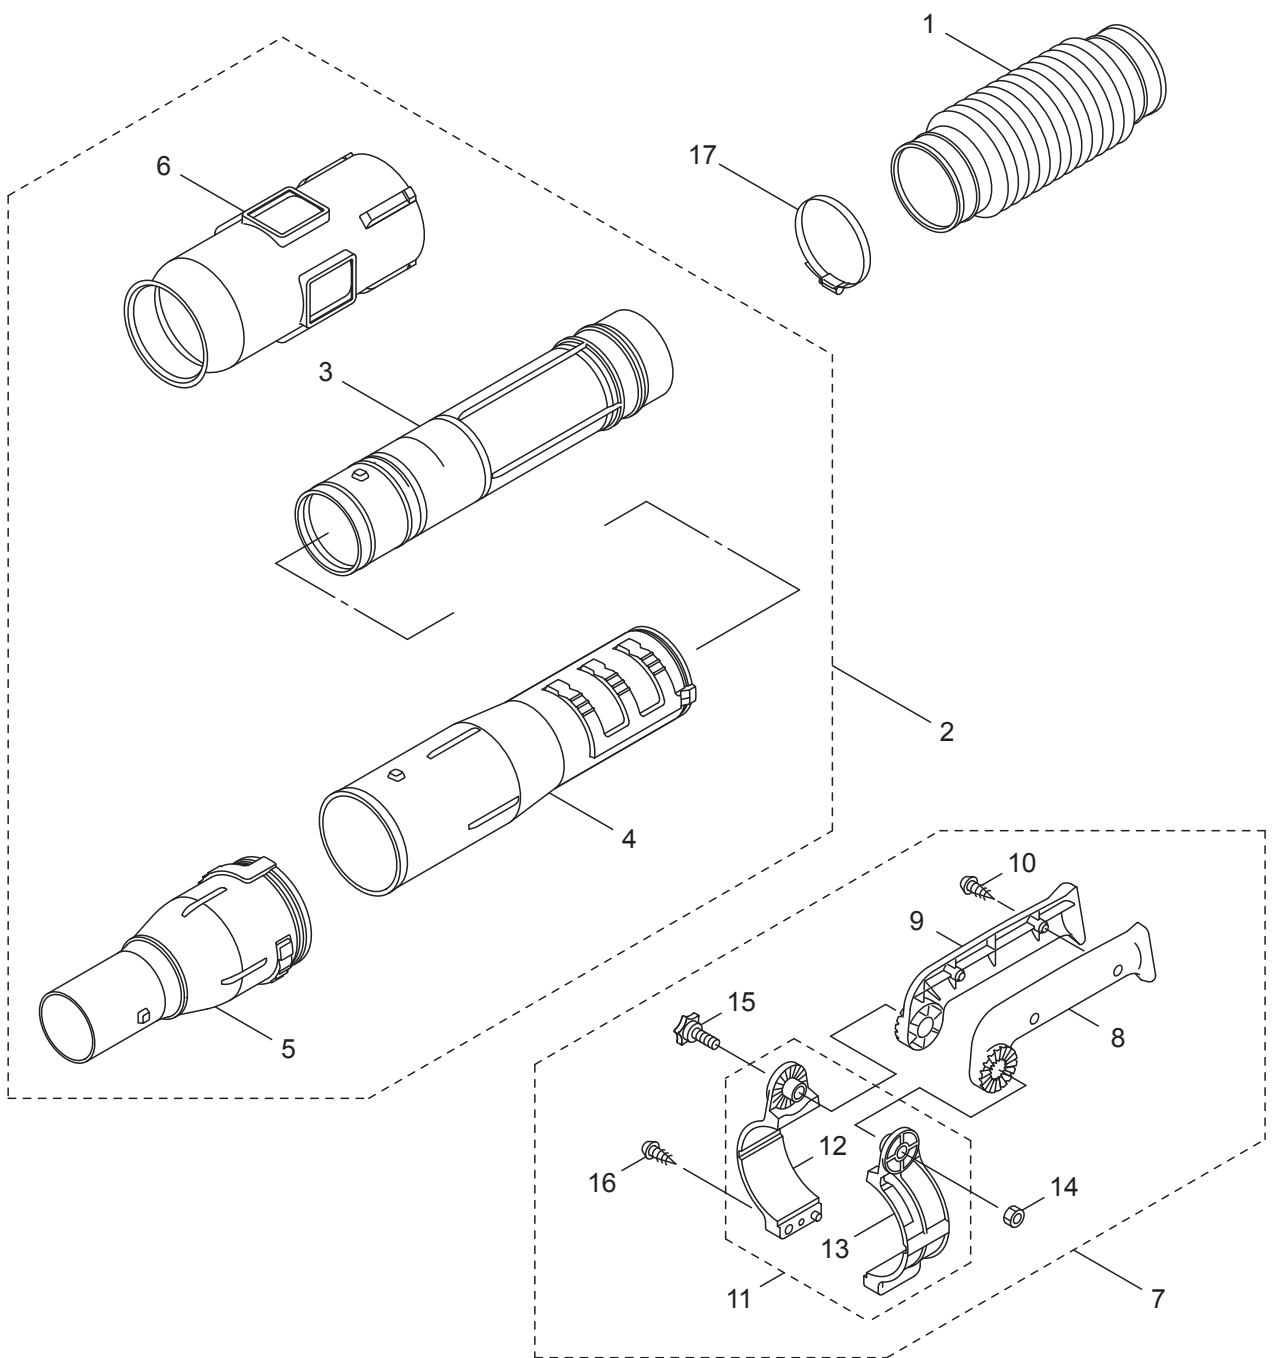

4. BL9000HA (MUS) ACCESSORIES, OPTIONAL PARTS

Ref.No.	Parts No.	Parts Name	Q'ty	Remarks	
4-1	275906	Flexible Pipe	1	Incl.3-6	
4-2	275908	Pipe, Ass'y	1		
4-3	275909	Flexible Pipe	1		
4-4	275914	Straight Blow Pipe	1		
4-5	275916	Blow Pipe	1		
4-6	276352	Blow Pipe	1	Incl.8-16	
4-7	275973	Grip, Ass'y	1		
4-8	275974	Grip (A)	1		
4-9	275976	Grip (B)	1		
4-10	235679	Screw	2		
4-11	275891	Band, Ass'y	1	Incl.12,13	
4-12	275892	Band (A)	1		
4-13	275894	Band (B)	1		
4-14	127298	Nut	1		M6
4-15	276459	Knob Bolt	1		M6X40
4-16	131523	Tapping Screw	1	5X20	
4-17	130208	Clamp, Comp	2		
4-18	288652	Box Spanner	1		13X19(-)L190
4-19	276173	Instruction Manual	1		BL9000
4-20	278009	Blow Pipe	1