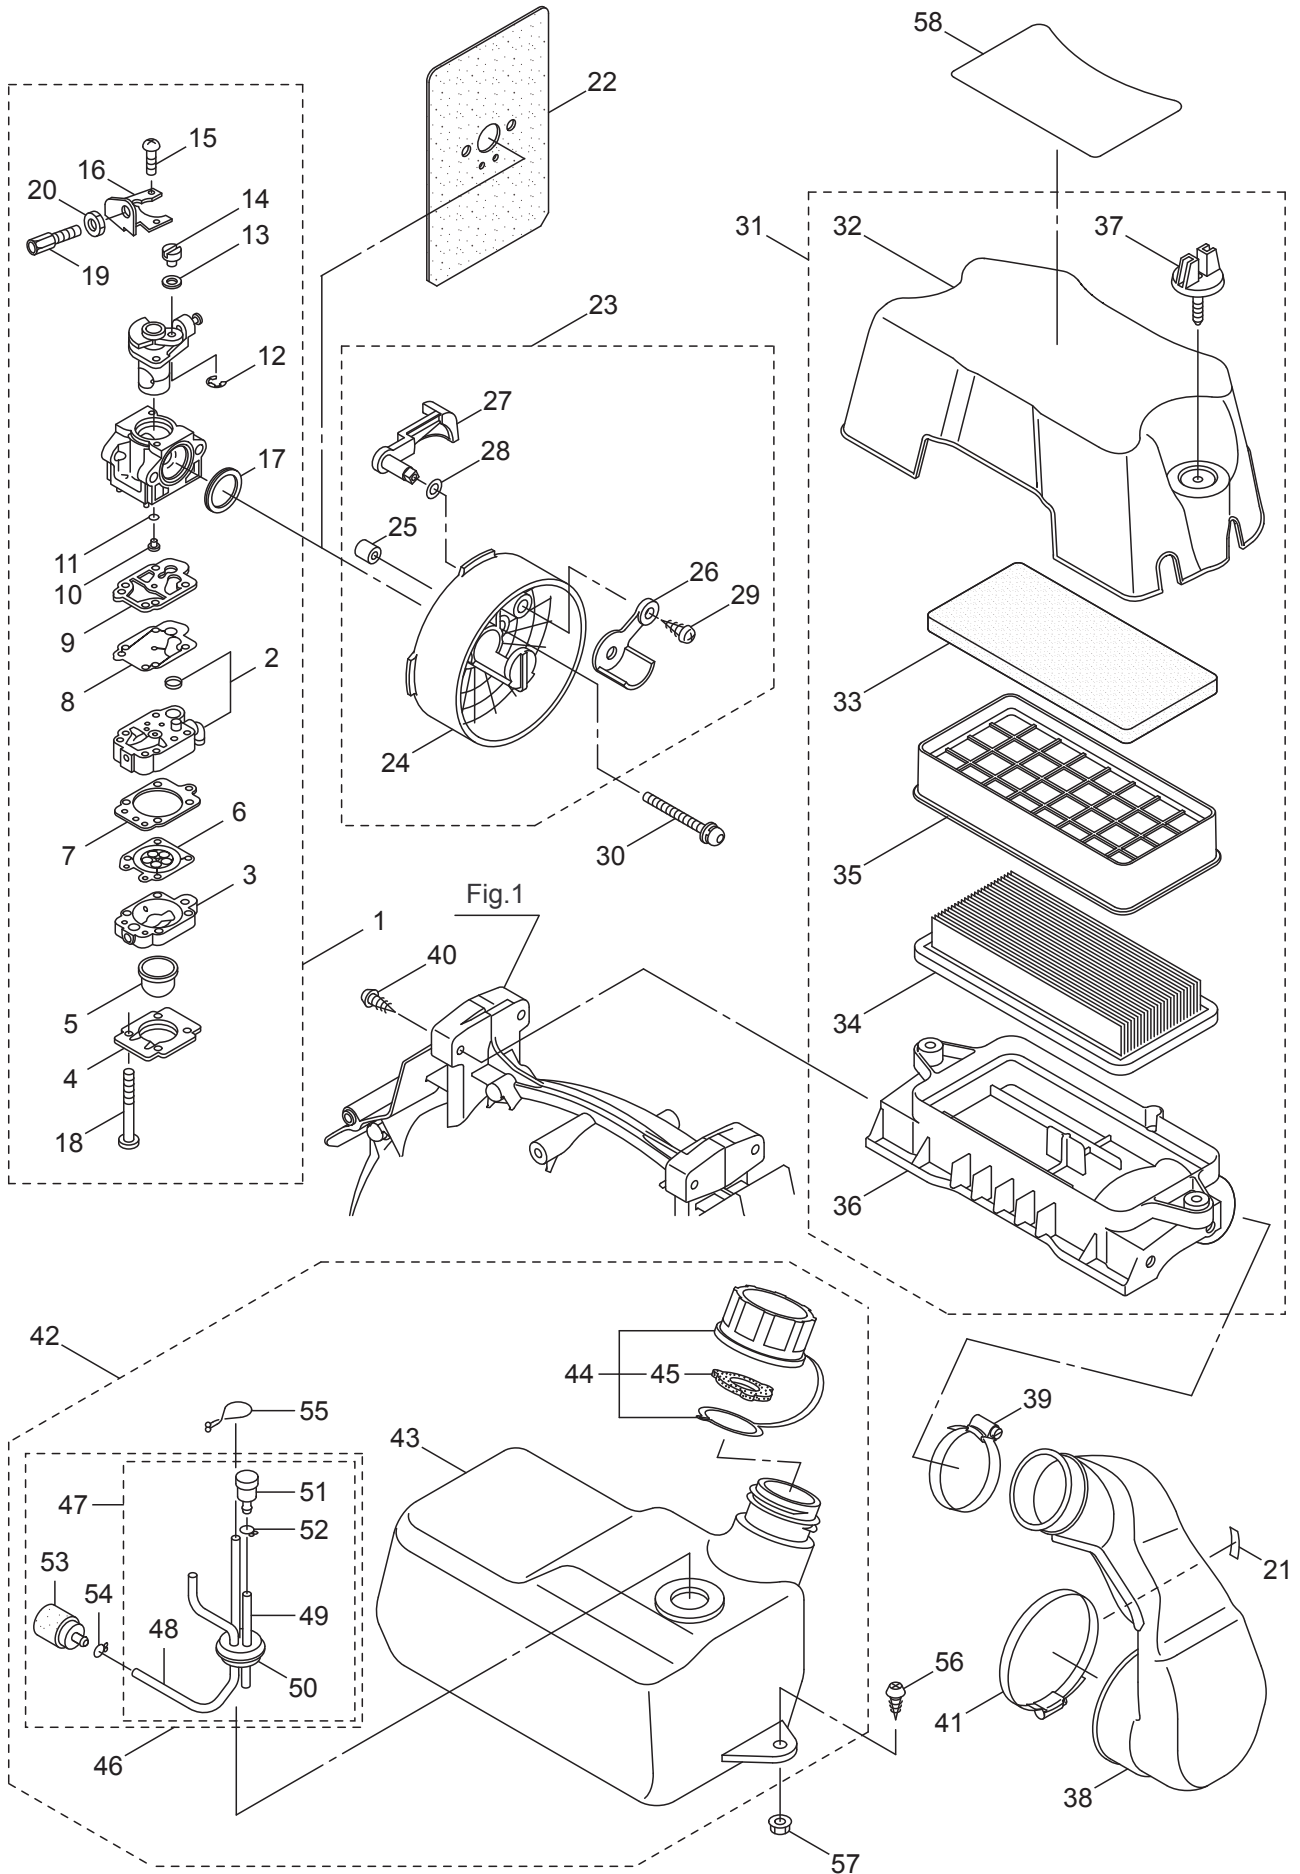

3. BL9000HA (MUS) ENGINE (CARBURETOR, MUFFLER, FUELTANK)

Ref.No.	Parts No.	Parts Name	Q'ty	Remarks	
3-1	276045	Carburetor, Ass'y	1	Incl.2-20	
3-2	263739	Pump Body	1		
3-3	262991	Purge Body	1		
3-4	262992	Cover Plate	1		
3-5	261874	Primer Bulb	1		
3-6	283905	Diaphragm	1		
3-7	262993	Gasket	1		
3-8	262994	Diaphragm	1		
3-9	282576	Gasket	1		
3-10	286900	Jet	1		
3-11	261871	O-Ring	1		
3-12	261876	Ring	1		
3-13	264678	Washer	1		
3-14	261658	Swivel	1		
3-15	261875	Screw	1		
3-16	264677	Bracket	4		
3-17	261657	Packing	1		
3-18	262996	Screw	4		
3-19	261877	Screw	1		
3-20	261878	Nut	1		M6
3-21	277762	Label	1	Incl.24-29	
3-22	276134	Gasket	1		
3-23	276150	Case Ass'y	1		
3-24	276151	Case body	1		
3-25	277830	Sleeve	2		
3-26	276152	Valve	1	6.4X11X0.15 3.5X8 M5X55 WSW	
3-27	276153	Lever	1		
3-28	284816	Washer	1		
3-29	269032	Screw	1		
3-30	274106	Cap Screw	2		
3-31	276463	Air Cleaner Box, Ass'y	1	Incl.32-37	
3-32	276155	Air Cleaner Box Cover	1		
3-33	276143	Element	1		
3-34	276139	Air Cleaner	1		
3-35	276157	Air Cleaner Case	1		
3-36	276159	Air Cleaner Box, Ass'y	1	M6X18	
3-37	276999	Knob Bolt	2		
3-38	276161	Intake Pipe	1		
3-39	277547	Clamp, Comp	1		
3-40	123194	Tapping Screw	4		
3-41	277548	Clamp, Comp	1	Incl.43-55	
3-42	276351	Tank, Ass'y	1		
3-43	275903	Fuel Tank	1		
3-44	131319	Cap, Ass'y	1	Incl.45	
3-45	287058	Packing	1