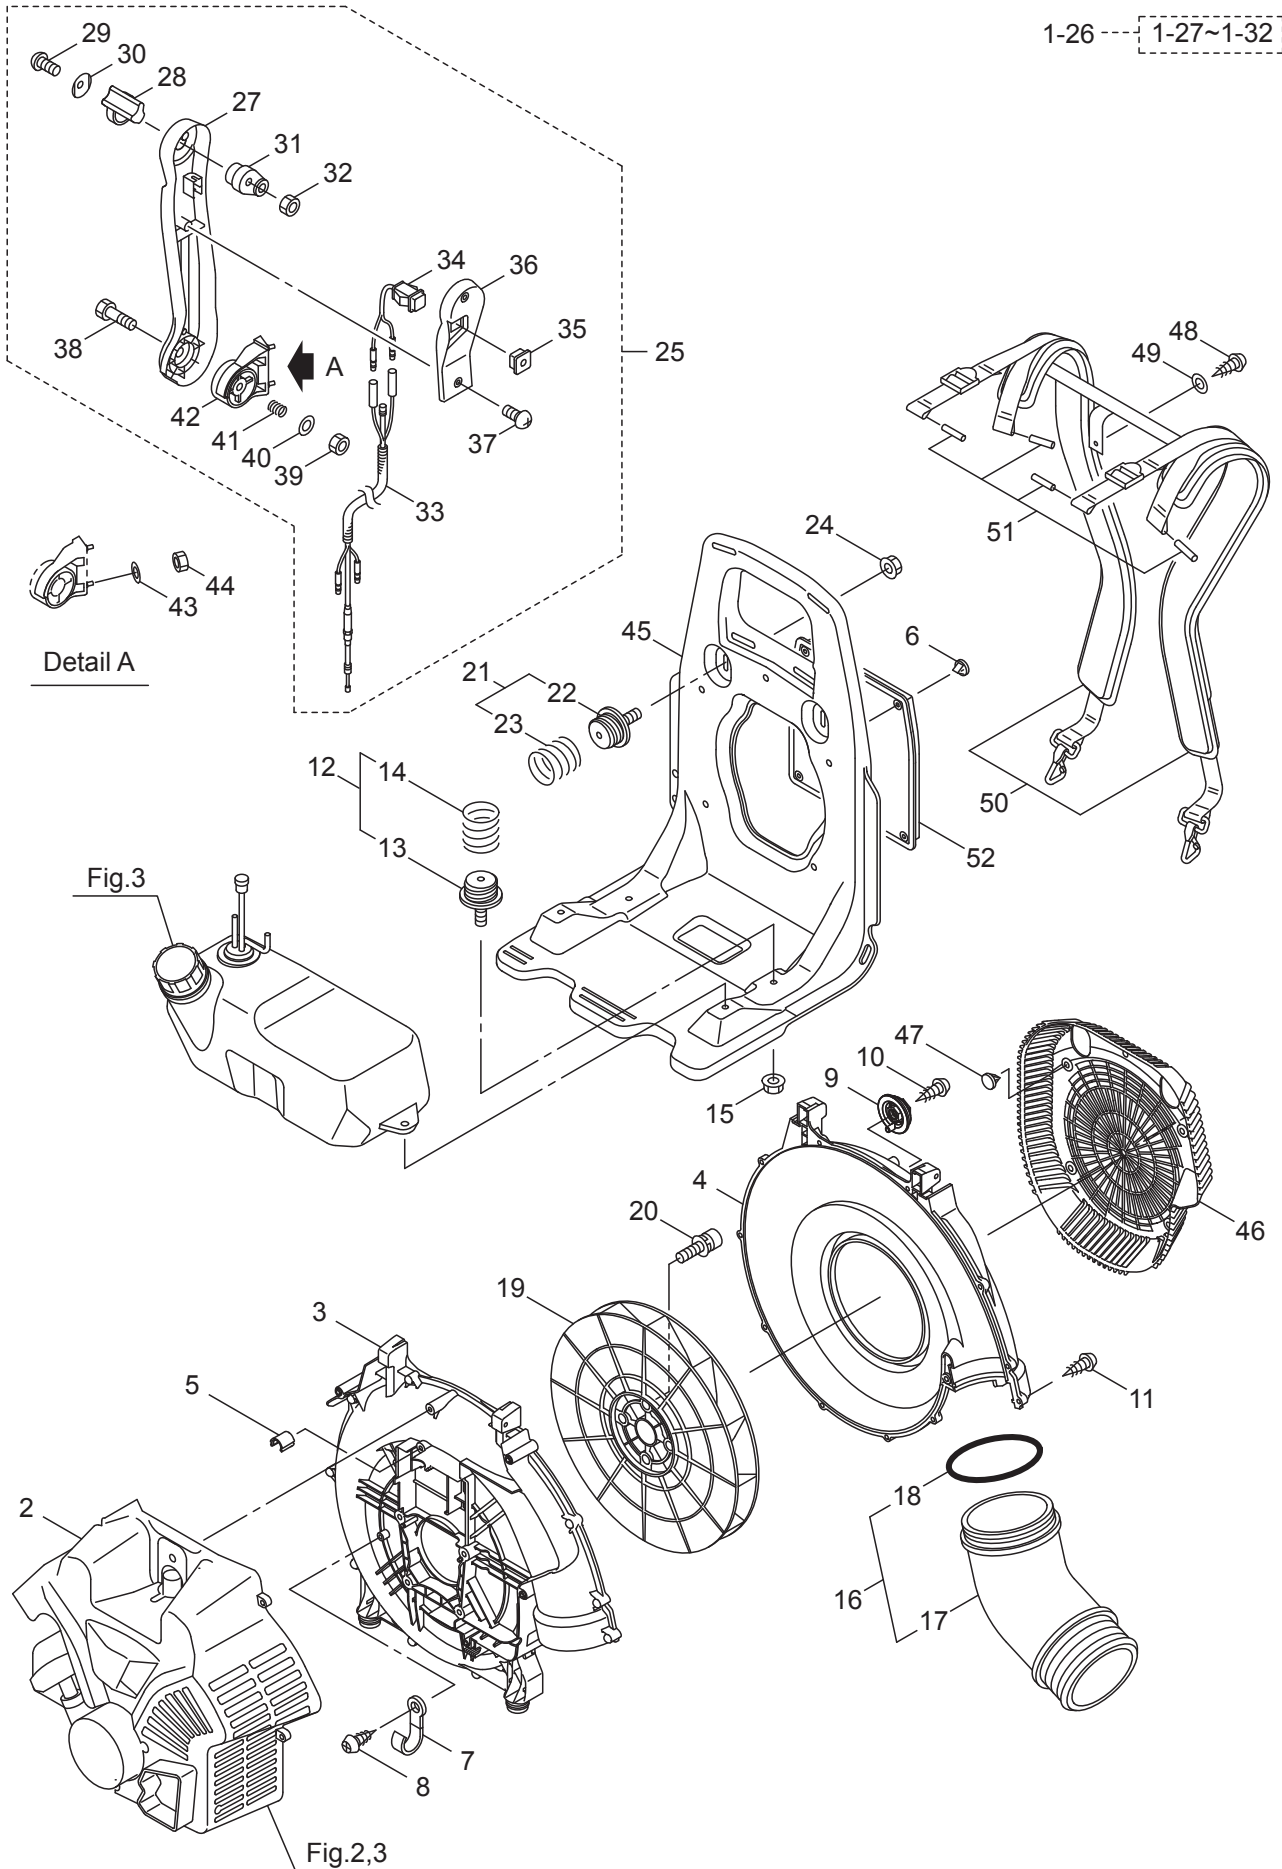

1. BL9000HA (MUS) FRAME & BLOWER

1-26 --- 1-27~1-32

524410-01

Ref.No.	Parts No.	Parts Name	Q'ty	Remarks
1-1	395863	BL9000HA(MUS)	1	
1-2	276019	Engine	1	
1-3	275864	Fan Case (E)	1	
1-4	275868	Fan Case (S)	1	
1-5	276361	Collar	1	
1-6	100749	Fastener	4	
1-7	109051	Clamp	1	
1-8	082697	Tapping Screw	1	M5X10
1-9	275966	Plug B	2	
1-10	131523	Tapping Screw	2	5X20
1-11	130420	Tapping Screw	12	M5X25
1-12	275964	Buffer	2	Incl.13,14
1-13	275965	Plug A, Comp	2	
1-14	275967	Spring	2	2.9-50L
1-15	127228	Nut	2	M6
1-16	275870	Pipe, Ass'y	1	Incl.17,18
1-17	275871	Elbow Pipe	1	
1-18	275873	O-Ring	1	
1-19	275874	Fan	1	
1-20	275877	Cap Screw	4	M6X25
1-21	275964	Buffer	2	Incl.22,23
1-22	275965	Plug A, Comp	2	
1-23	275967	Spring	2	2.9-50L
1-24	127228	Nut	2	M6
1-25	275969	Throttle, Ass'y	1	Incl.26-42
1-26	275970	Arm, Ass'y	1	Incl.27-32
1-27	277464	Arm	1	
1-28	272721	Lever	1	
1-29	273211	Screw	1	5X18
1-30	272724	Spring Washer	1	
1-31	277466	Link	1	
1-32	230662	Nut	1	M5
1-33	277470	Throttle Wire, Ass'y	1	
1-34	275890	Stop Switch	1	
1-35	222138	Switch Cover	1	
1-36	277468	Arm Cover	1	
1-37	235679	Screw	2	
1-38	092517	Bolt	1	M8X40
1-39	107581	Nut	1	M8
1-40	230920	Washer	1	8.5X20XT3.2
1-41	278237	Spring	1	1.8-35L
1-42	275971	Holder	1	
1-43	127210	Washer	2	5.3X16XT1.6
1-44	230662	Nut	2	M5
1-45	275898	Backpack Frame	1