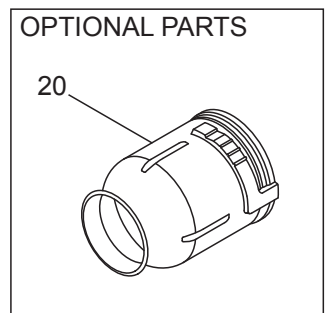

4. BL9000HA (MUS) ACCESSORIES, OPTIONAL PARTS

Ref.No.	Parts No.	Parts Name	Q'ty	Remarks	
4-1	275906	Flexible Pipe	1	Incl.3-6	
4-2	275908	Pipe, Ass'y	1		
4-3	275909	Flexible Pipe	1		
4-4	275914	Straight Blow Pipe	1		
4-5	275916	Blow Pipe	1		
4-6	276352	Blow Pipe	1	Incl.8-16	
4-7	275973	Grip, Ass'y	1		
4-8	275974	Grip (A)	1		
4-9	275976	Grip (B)	1		
4-10	235679	Screw	2		
4-11	275891	Band, Ass'y	1	Incl.12,13	
4-12	275892	Band (A)	1		
4-13	275894	Band (B)	1		
4-14	127298	Nut	1		M6
4-15	276459	Knob Bolt	1		M6X40
4-16	131523	Tapping Screw	1	5X20	
4-17	130208	Clamp, Comp	2		
4-18	288652	Box Spanner	1		13X19(-)L190
4-19	276173	Instruction Manual	1		BL9000
4-20	278009	Blow Pipe	1