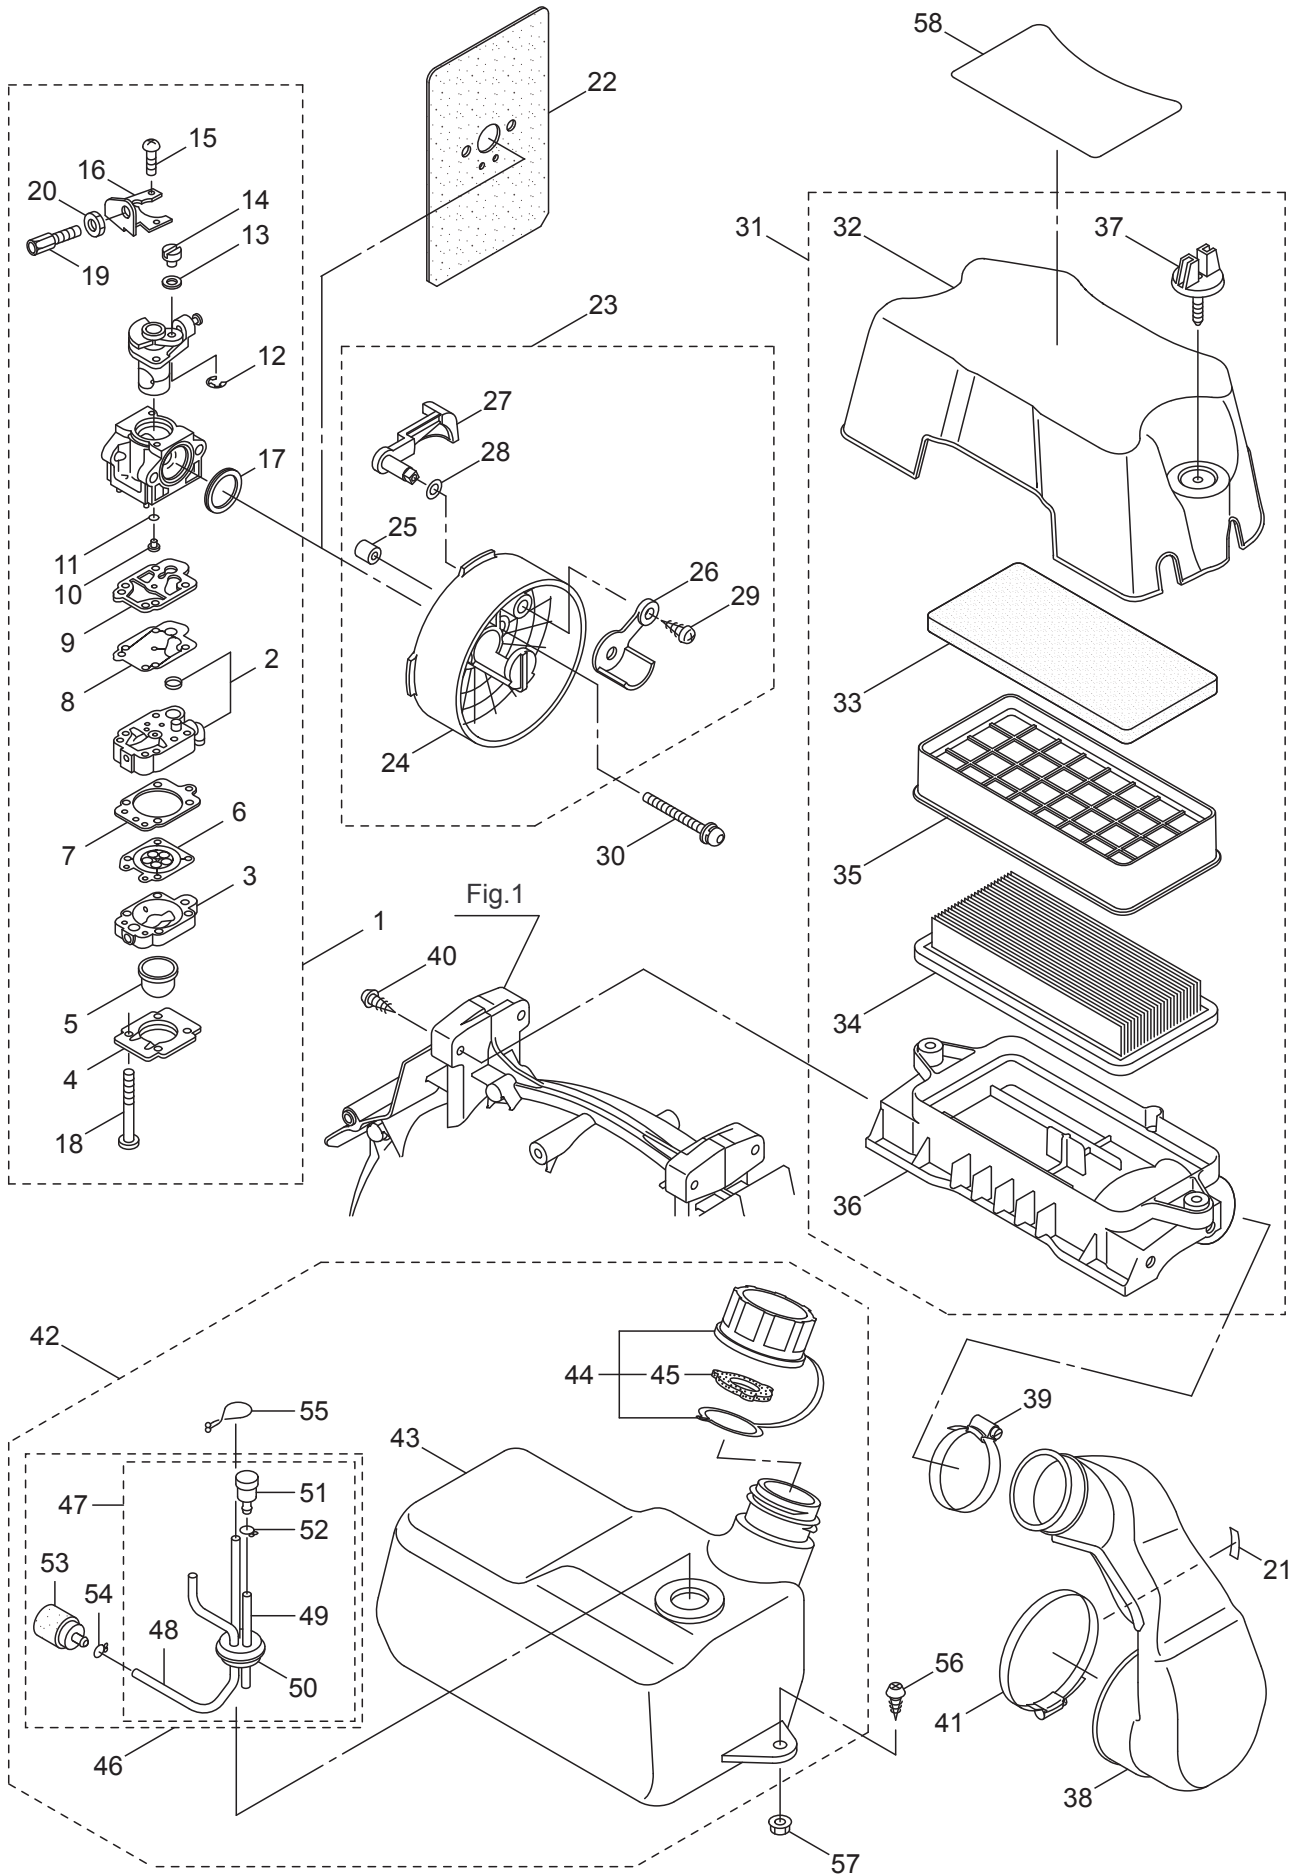

3. BL9000HA (MUS) ENGINE (CARBURETOR, MUFFLER, FUELTANK)

524410-03

Ref.No.	Parts No.	Parts Name	Q'ty	Remarks
3-46	276092	Fuel Pipe Pick-up Ass'y	1	Incl.47-54
3-47	276355	Fuel Pipe Ass'y	1	Incl.48-52
3-48	276093	Pipe	1	
3-49	276094	Overflow Pipe	1	
3-50	268065	Grommet	1	
3-51	261590	Breather	1	
3-52	261117	Clip	1	
3-53	267328	Filter, Ass'y	1	
3-54	261117	Clip	1	
3-55	131328	Clamp	1	
3-56	127221	Bolt	2	M6X16
3-57	125277	Nut	2	
3-58	278206	Label	1	BL9000HA