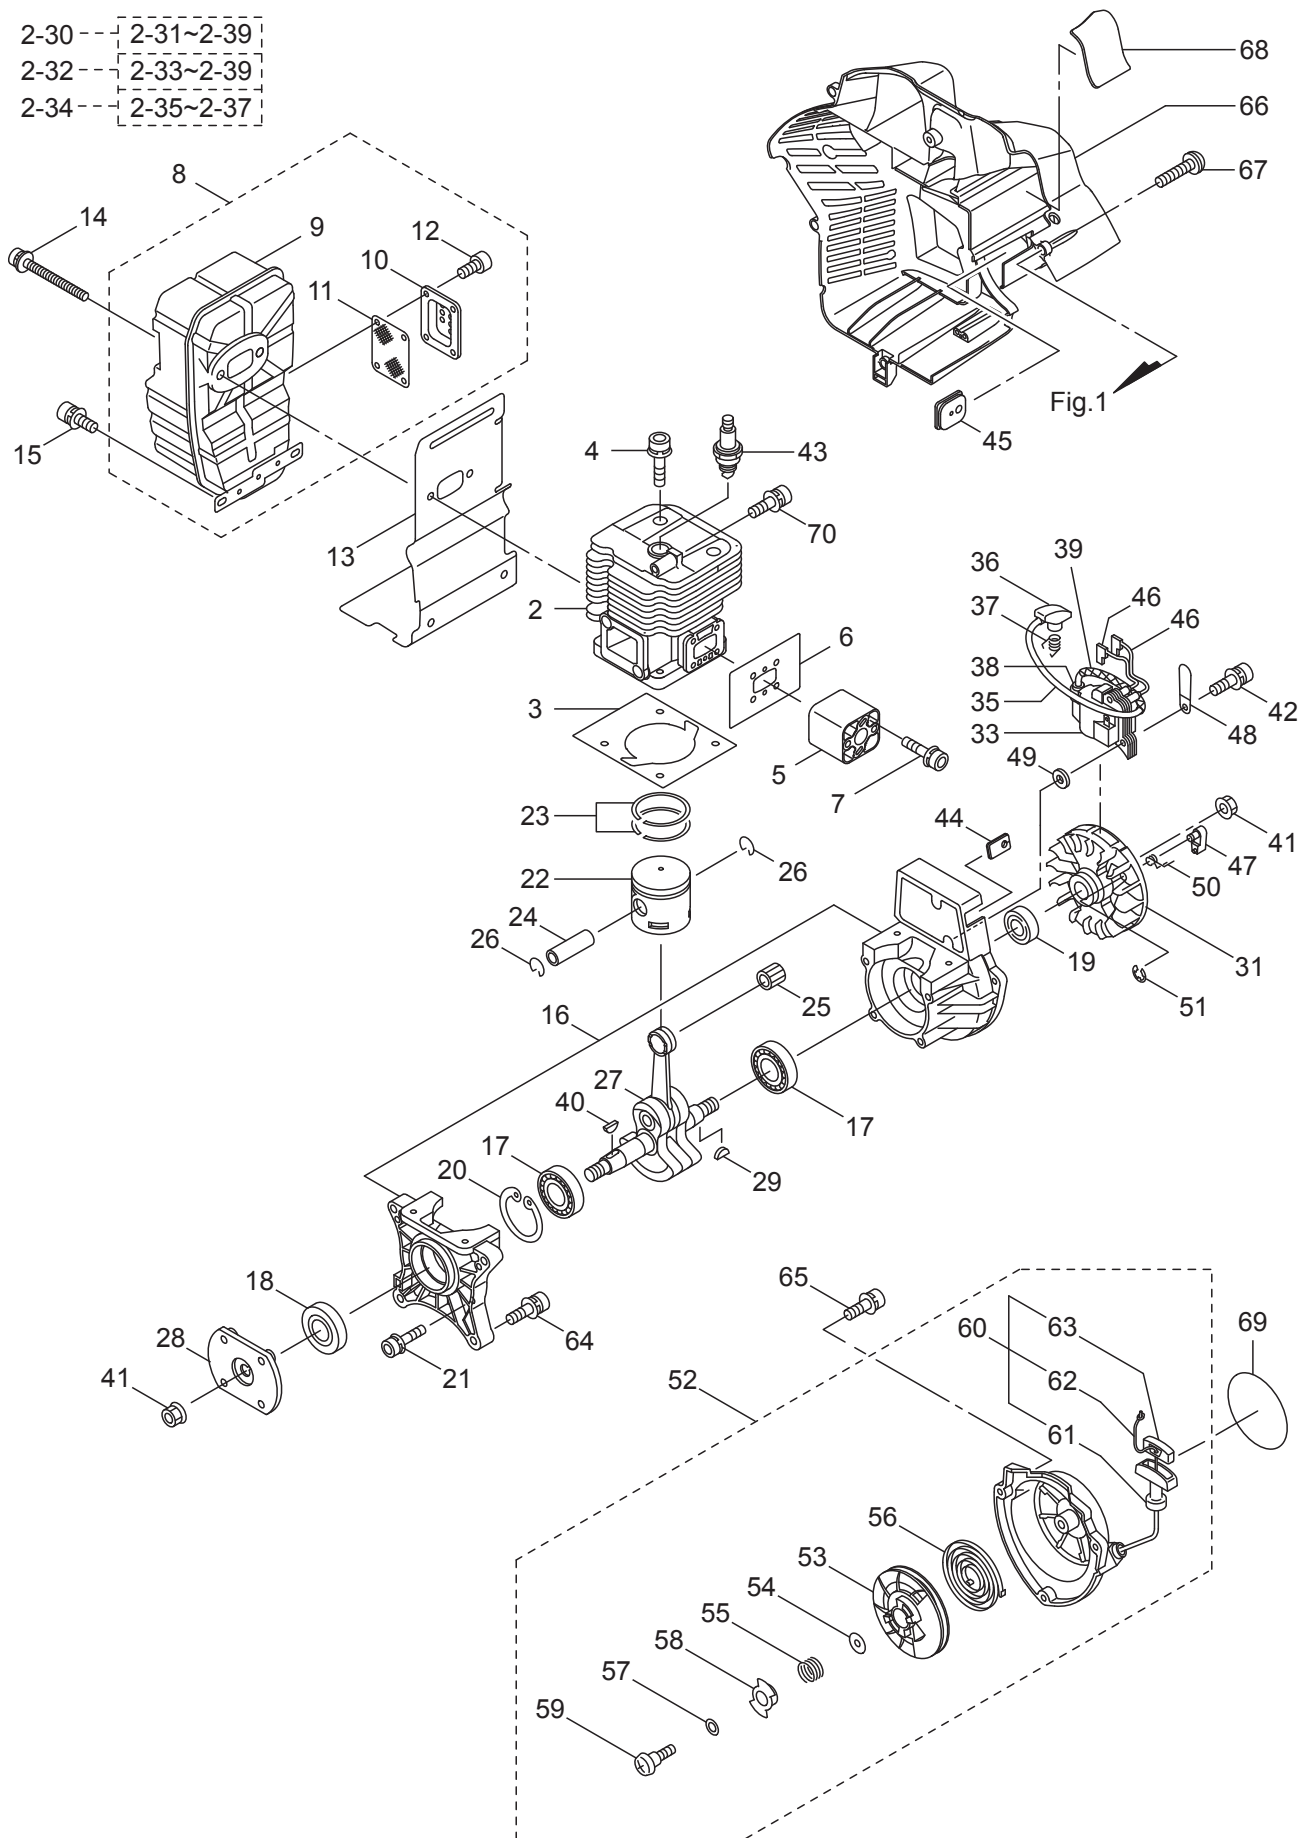

2. BL9000HA (MUS) ENGINE (CYLINDER, CRANKCASE)

2-30	2-31~2-39
2-32	2-33~2-39
2-34	2-35~2-37