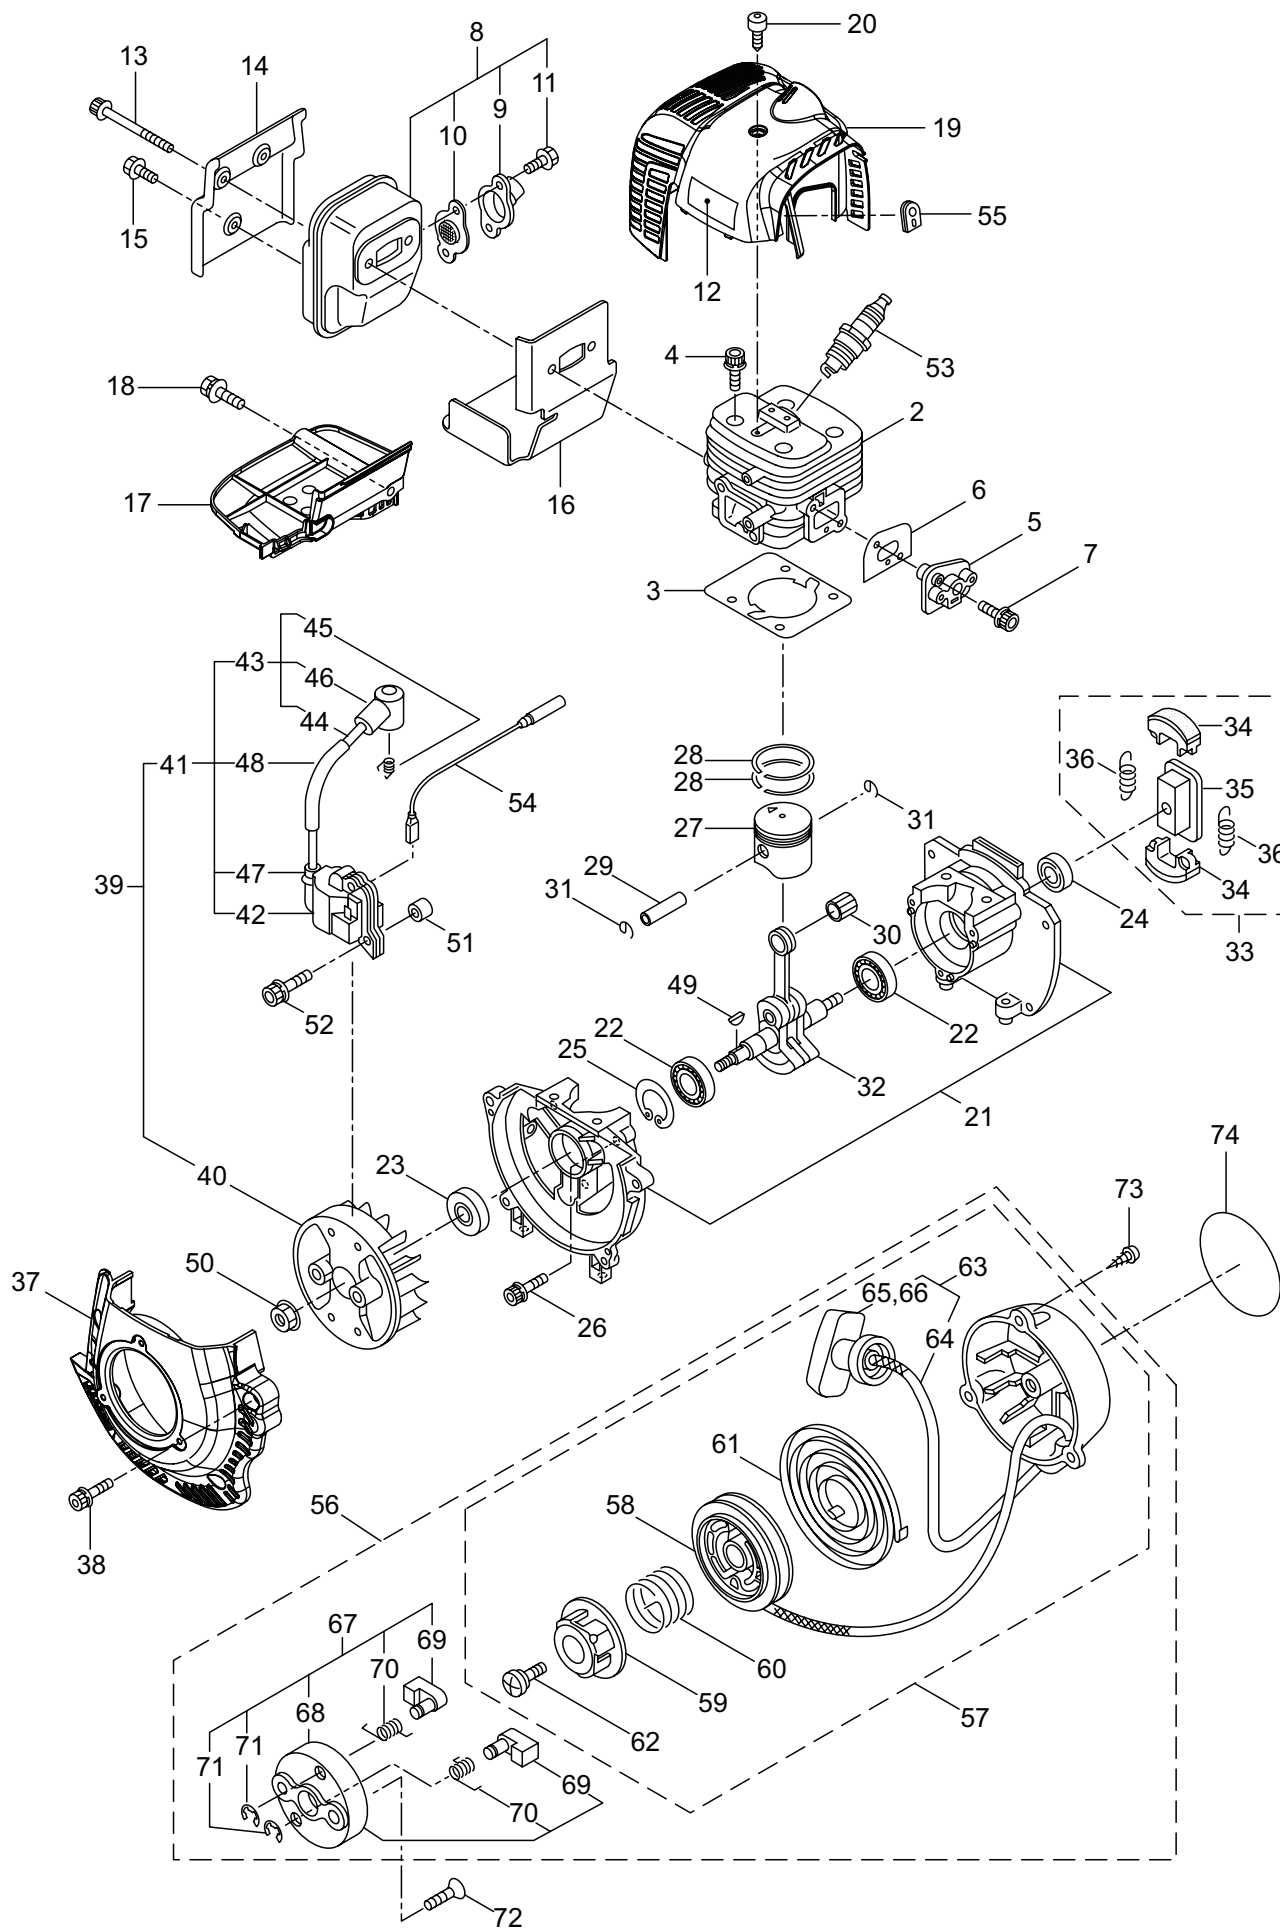

2. BH24G ENGINE

Ref. No.	Parts No.	Parts Name	Q'ty	Remarks
2-1	859968	Engine	1	CE230H/10
2-2	288499	Cylinder	1	New gasket required
2-3	286074	Gasket	1	
2-4	261250	Cap Screw	4	M5X20
2-5	265802	Insulator	1	New gasket required
2-6	267049	Gasket	1	
2-7	265924	Cap Screw	2	M5X25WSW
2-8	277023	Muffler Ass'y	1	Incl.9-11
2-9	288503	Muffler Tail	1	
2-10	288504	Spark Arrestor	1	
2-11	288542	Screw	2	M4X8
2-12	277269	Label	1	MARUYAMA BH24G
2-13	266402	Screw	2	M5X55
2-14	275562	Muffler Guard	1	
2-15	288542	Screw	1	M4X8
2-16	275561	Gasket	1	
2-17	275560	Under Cover	1	
2-18	267191	Screw	1	M5X16WSW
2-19	276564	Top Cover Comp.	1	
2-20	286399	Knob	1	M5
2-21	288537	Crankcase	1	
2-22	280488	Bearing	2	
2-23	261492	Oil Seal	1	
2-24	261386	Oil Seal	1	
2-25	055185	Snap Ring	1	#28
2-26	261246	Cap Screw	3	M5X25
2-27	283379	Piston	1	
2-28	282177	Piston Ring	2	(2)Required
2-29	261036	Piston Pin	1	5.7X8X23.5L
2-30	263957	Bearing, Needle	1	
2-31	261576	Clip, Piston	2	
2-32	288511	Crankshaft/Conn.Rod Ass'y	1	
2-33	280404	Clutch Ass'y	1	Incl.34-36
2-34	280568	Clutch Shoe	2	(2)Required
2-35	280569	Clutch Boss	1	
2-36	280570	Spring	2	(2)Required
2-37	275557	Fan Cover	1	
2-38	261250	Cap Screw	4	M5X20
2-39	288514	Magneto Ass'y	1	Incl.40-48
2-40	288515	Rotor/Fan	1	
2-41	288516	Ignition Coil Ass'y	1	Incl.42-48
2-42	289483	Coil	1	
2-43	289484	Spark Plug Wire Ass'y	1	Incl.44-46
2-44	289485	Spark Plug Wire	1	
2-45	272805	Connector	1