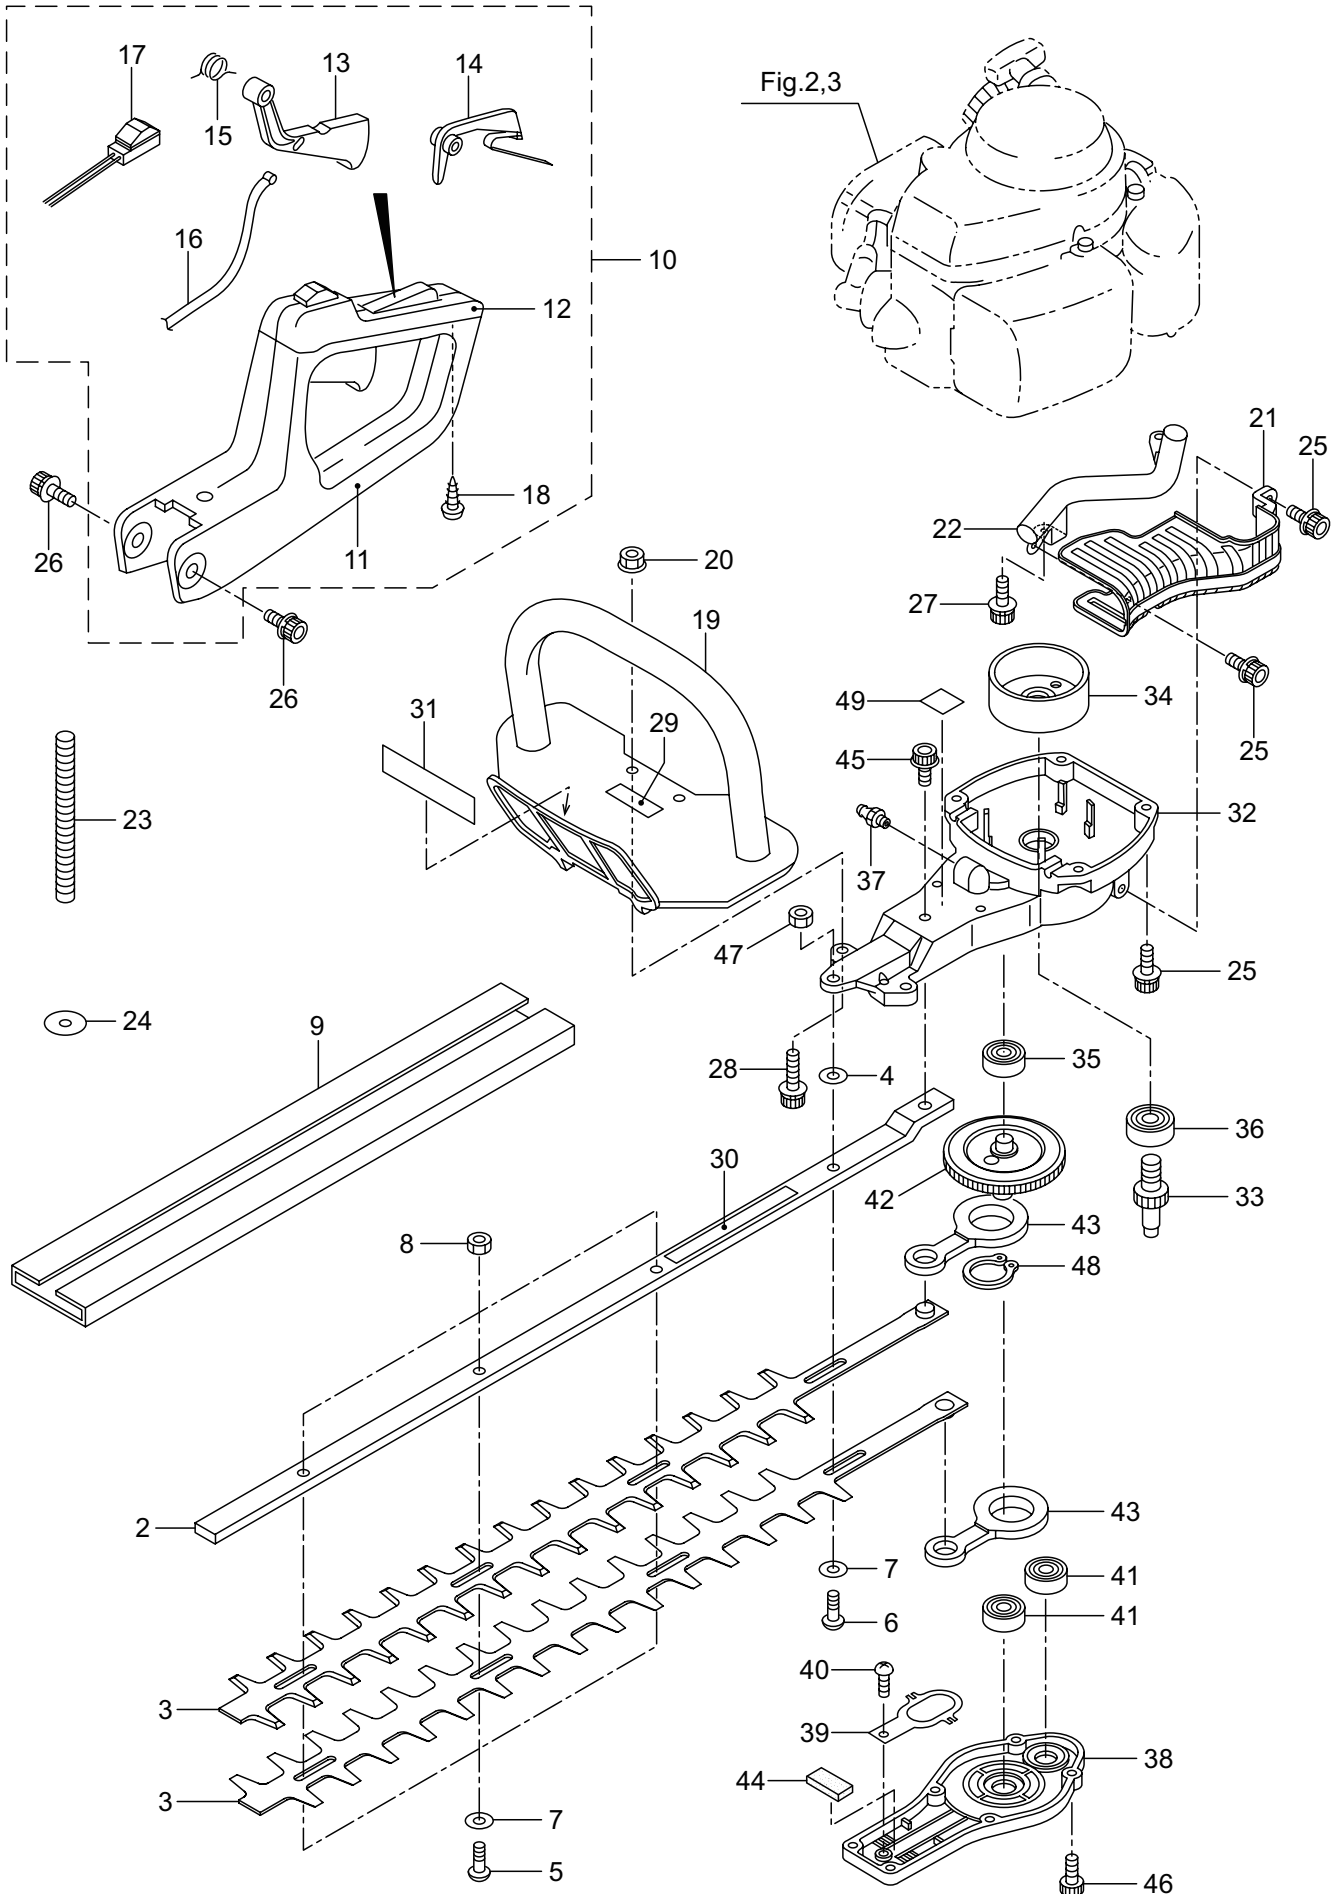

1. BH24G
MAIN BODY

Ref. No.	Parts No.	Parts Name	Q'ty	Remarks
1-46	271910	Screw	6	
1-47	991941	Nut	1	M6U
1-48	580777	Snap Ring	1	
1-49	266960	Label	1