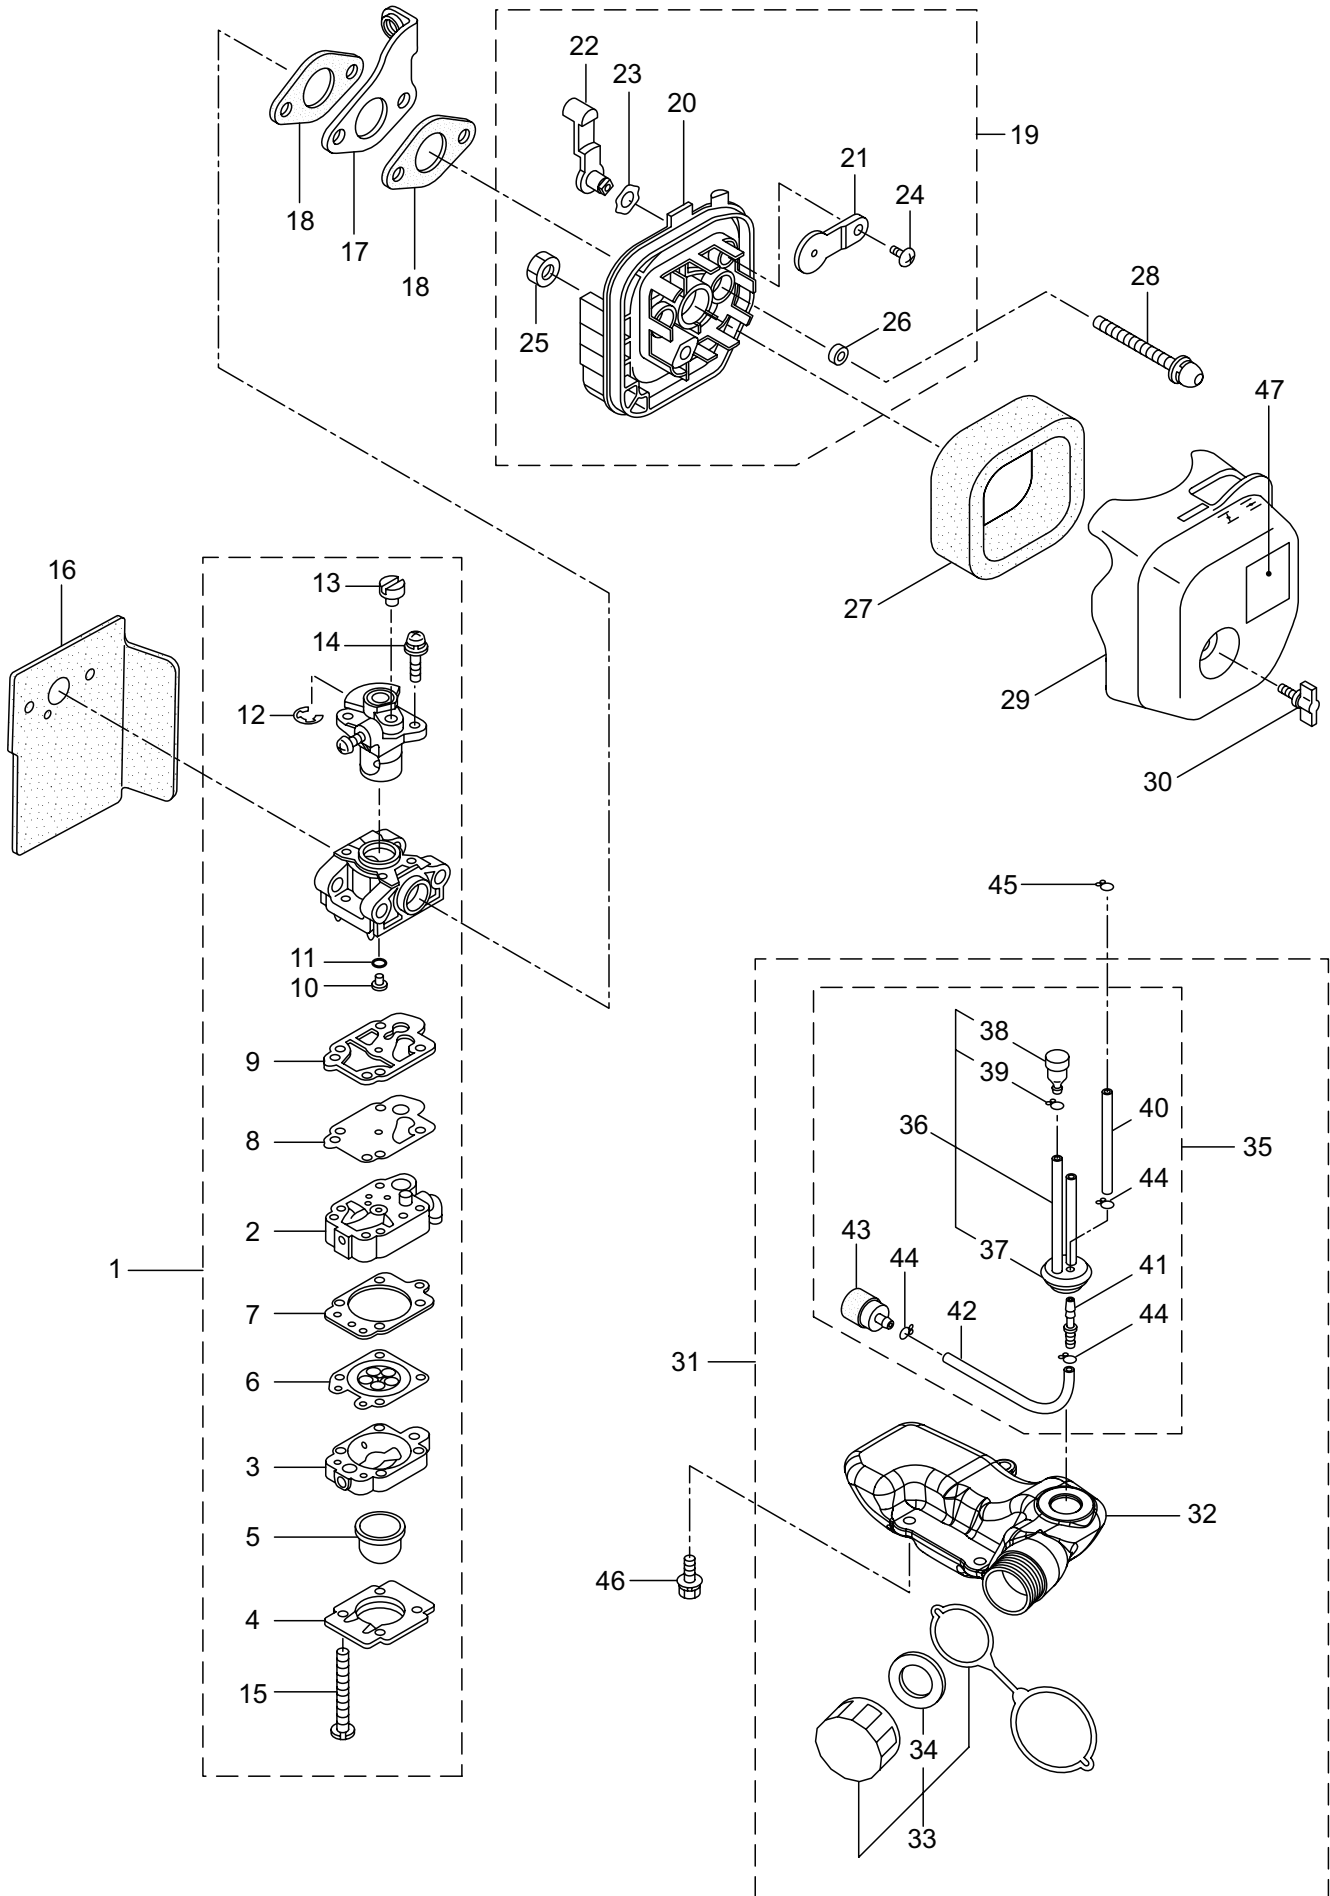

3. BH24G CARBURETOR, FUEL TANK

Ref. No.	Parts No.	Parts Name	Q'ty	Remarks
3-46	269690	Screw	4	M5X18WSW
3-47	285188	Label	1