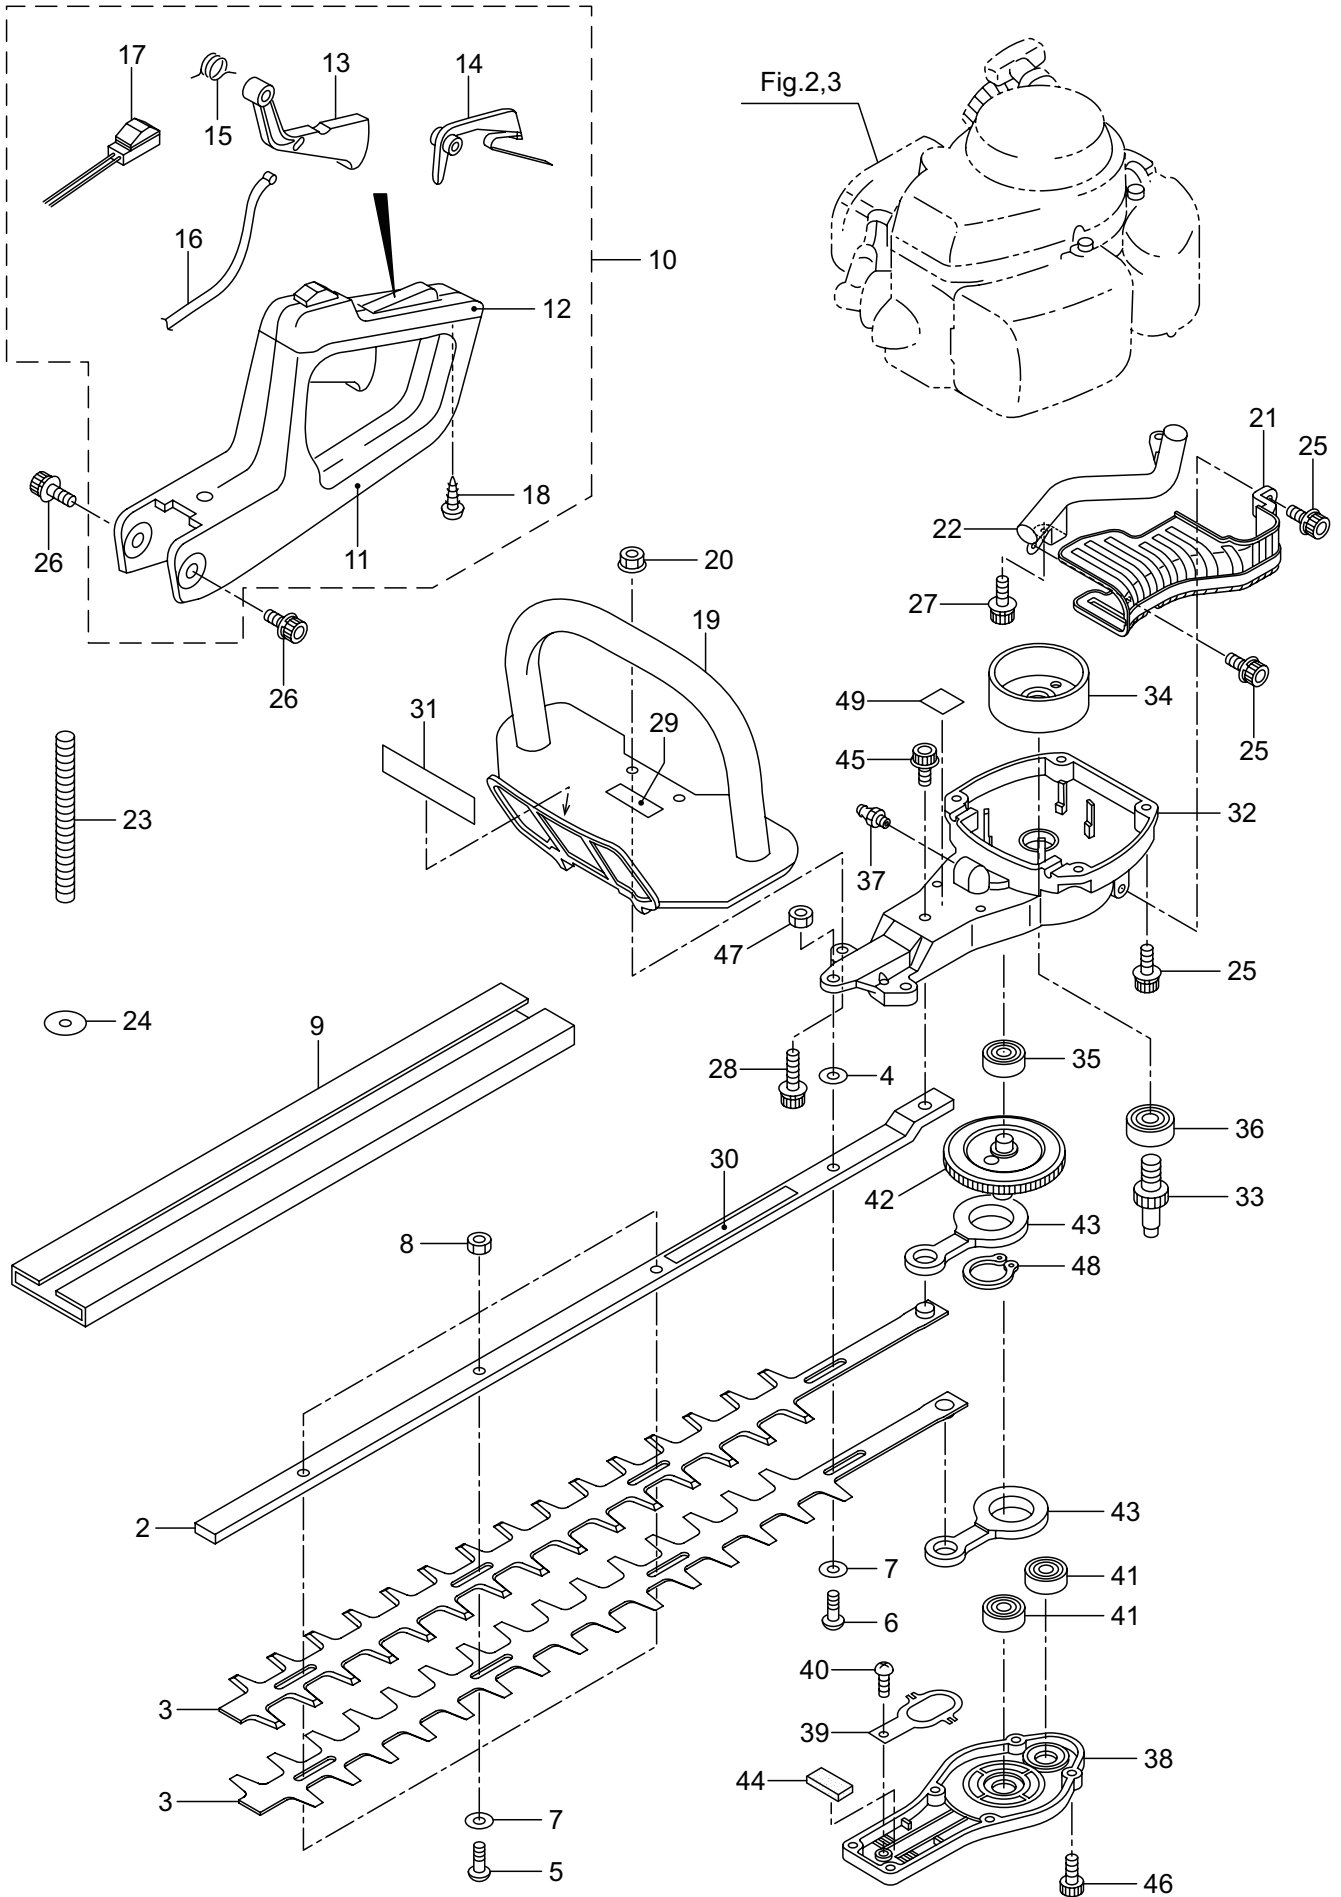

PARTS LIST

BH24G

CONTENTS

1. MAIN BODY.....	1 ~ 4
2. ENGINE.....	5 ~ 8
3. CARBURETOR, FUEL TANK.....	9 ~ 12
4. ACCESSORIES.....	13 ~ 14

2016.05.

MARUYAMA

P/N 524329

1. BH24G
MAIN BODY

Ref. No.	Parts No.	Parts Name	Q'ty	Remarks
1-1	362410	BH24G	1	
1-2	271226	Guide Plate	1	
1-3	270682	Blade	2	
1-4	271296	Washer	1	6X16X1.6
1-5	991914	Screw	3	
1-6	271229	Screw	1	
1-7	991913	Washer	4	M6
1-8	991941	Nut	3	
1-9	217677	Cover of Blade	1	
1-10	277397	Rear Handle Ass'y	1	Incl.11-18
1-11	277405	Rear Handle	1	
1-12	277406	Upper Cover	1	
1-13	277407	Throttle Lever	1	
1-14	277408	Stop Lever	1	
1-15	277409	Spring	1	
1-16	277410	Cable Comp.	1	
1-17	277411	Switch	1	
1-18	277412	Screw	1	
1-19	270241	Front Handle	1	
1-20	991941	Nut	2	M6
1-21	277398	Tail Pipe Cover	1	
1-22	277399	Tail Pipe Comp.	1	
1-23	271221	Tube	1	
1-24	270843	Washer	1	25X6XT1.6
1-25	271908	Screw	6	
1-26	271909	Screw	2	
1-27	271910	Screw	1	
1-28	277400	Screw	2	
1-29	223925	Label	1	
1-30	591450	Label	1	
1-31	591449	Label	1	
1-32	277403	Upper Case	1	
1-33	277404	Pinion	1	
1-34	270021	Drum	1	
1-35	270423	Bearing	1	
1-36	580767	Bearing	1	
1-37	991937	Grease Nipple	1	
1-38	271223	Lower Case	1	
1-39	271224	Plate	1	
1-40	991924	Screw	1	M3
1-41	270423	Bearing	2	
1-42	277402	Crank Comp.	1	
1-43	271225	Rod	2	
1-44	271227	Felt	1	
1-45	271895	Screw	1	