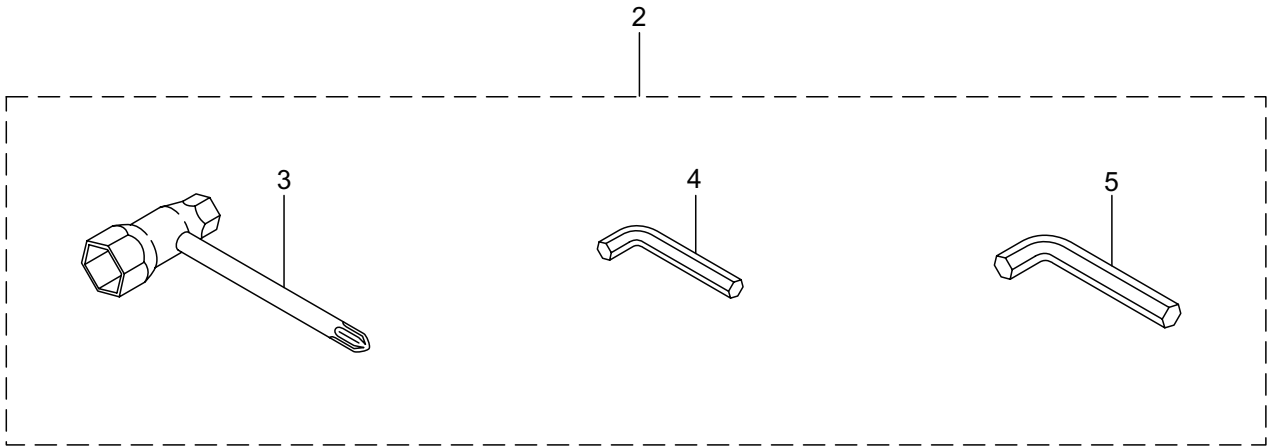

4. BH24G
ACCESSORIES

Ref. No.	Parts No.	Parts Name	Q'ty	Remarks
4-1	277306	Instruction Manual	1	
4-2	264606	Tool Set	1	Incl.3-5
4-3	264607	Box Spanner	1	
4-4	219431	Wrench	1	3mm
4-5	219432	Wrench	1	4mm