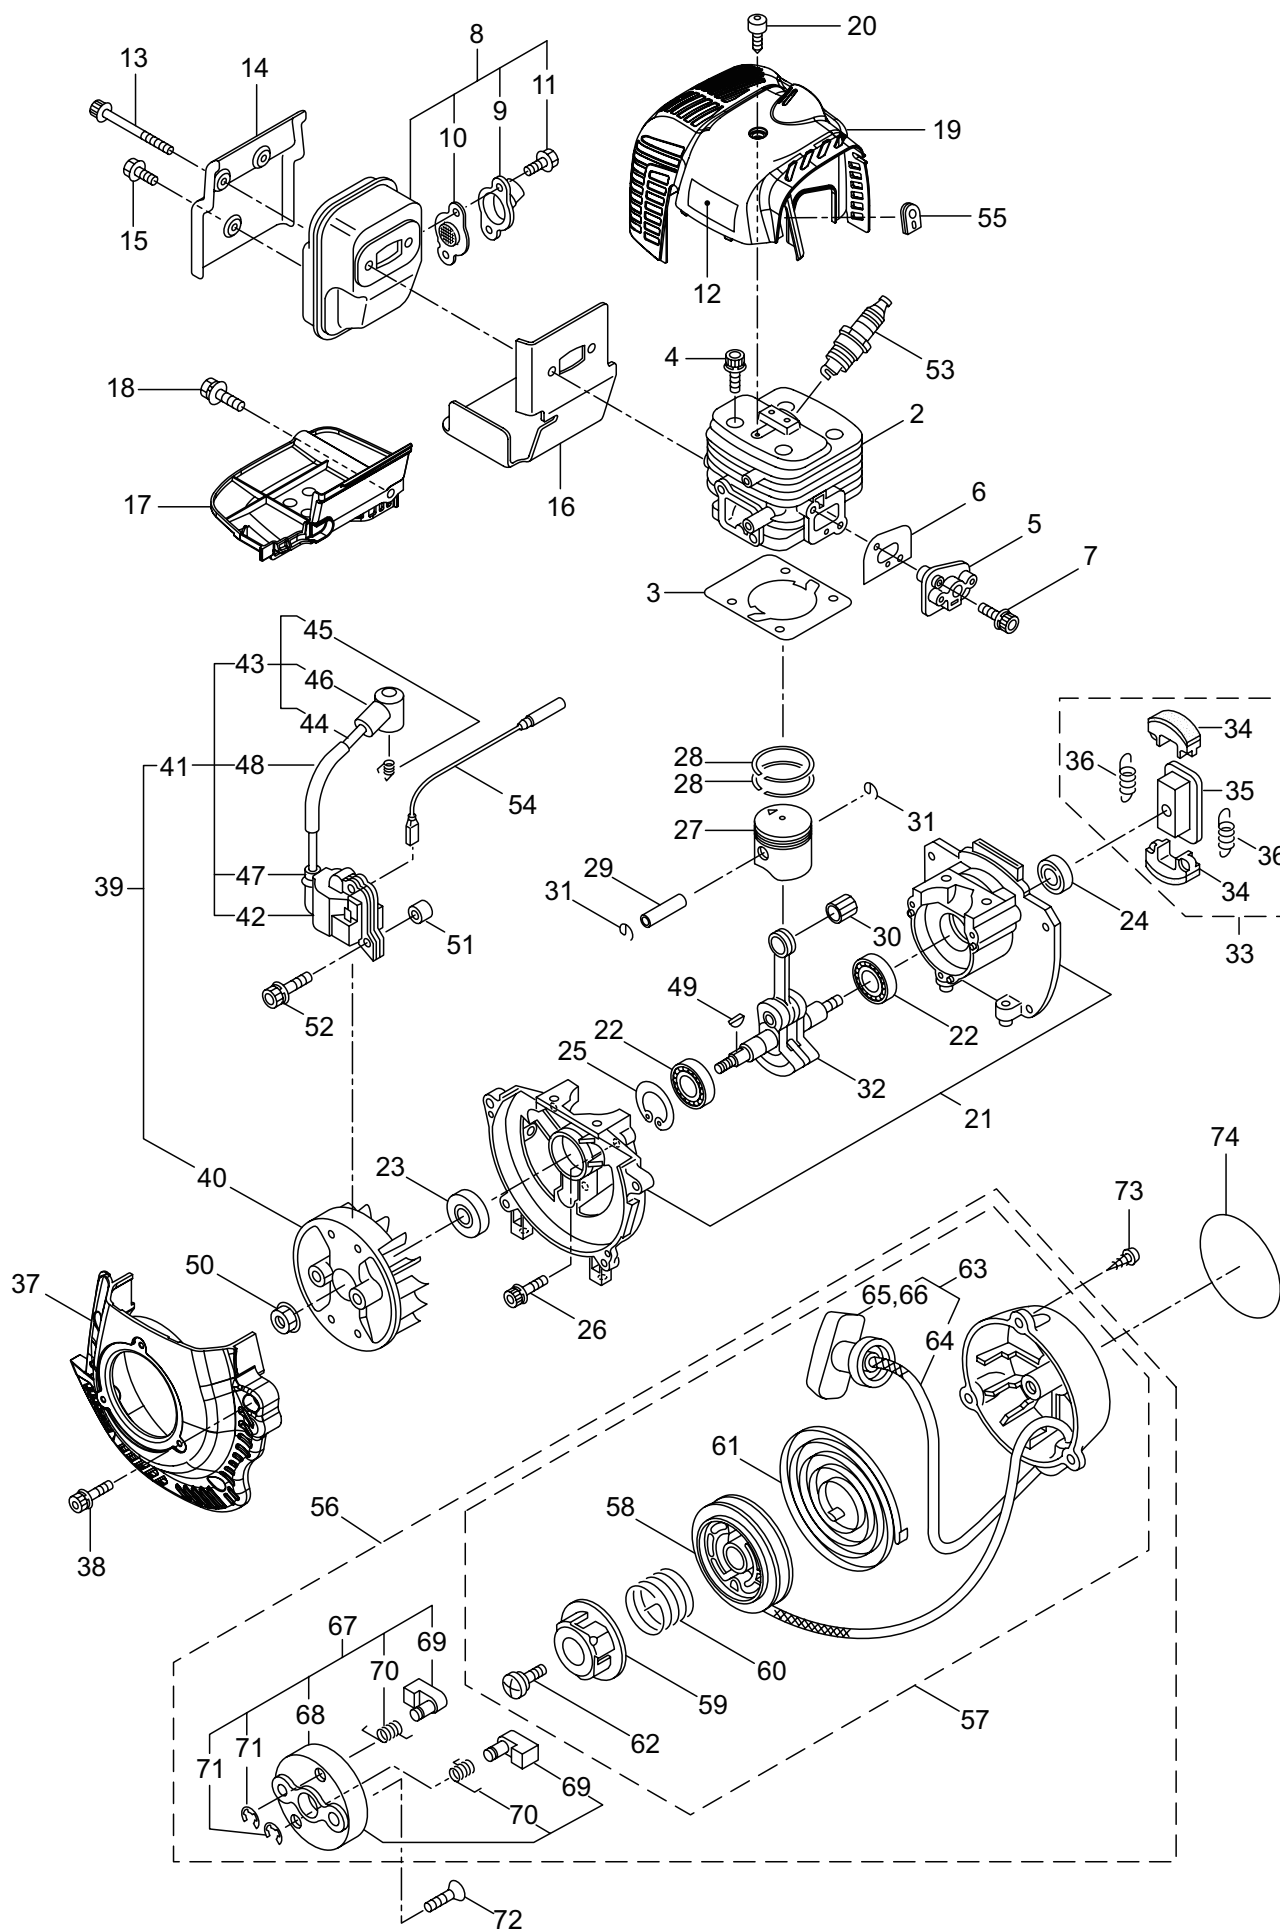

Ref. No.	Parts No.	Parts Name	Q'ty	Remarks
1-1	362410	BH24G	1	
1-2	271226	Guide Plate	1	
1-3	270682	Blade	2	
1-4	271296	Washer	1	6X16X1.6
1-5	991914	Screw	3	
1-6	271229	Screw	1	
1-7	991913	Washer	4	M6
1-8	991941	Nut	3	
1-9	217677	Cover of Blade	1	
1-10	277397	Rear Handle Ass'y	1	Incl.11-18
1-11	277405	Rear Handle	1	
1-12	277406	Upper Cover	1	
1-13	277407	Throttle Lever	1	
1-14	277408	Stop Lever	1	
1-15	277409	Spring	1	
1-16	277410	Cable Comp.	1	
1-17	277411	Switch	1	
1-18	277412	Screw	1	
1-19	270241	Front Handle	1	
1-20	991941	Nut	2	M6
1-21	277398	Tail Pipe Cover	1	
1-22	277399	Tail Pipe Comp.	1	
1-23	271221	Tube	1	
1-24	270843	Washer	1	25X6XT1.6
1-25	271908	Screw	6	
1-26	271909	Screw	2	
1-27	271910	Screw	1	
1-28	277400	Screw	2	
1-29	223925	Label	1	
1-30	591450	Label	1	
1-31	591449	Label	1	
1-32	277403	Upper Case	1	
1-33	277404	Pinion	1	
1-34	270021	Drum	1	
1-35	270423	Bearing	1	
1-36	580767	Bearing	1	
1-37	991937	Grease Nipple	1	
1-38	271223	Lower Case	1	
1-39	271224	Plate	1	
1-40	991924	Screw	1	M3
1-41	270423	Bearing	2	
1-42	277402	Crank Comp.	1	
1-43	271225	Rod	2	
1-44	271227	Felt	1	
1-45	271895	Screw	1	

2. BH24G ENGINE

Ref. No.	Parts No.	Parts Name	Q'ty	Remarks
2-46	283178	Plug Boot	1	
2-47	283271	Cap	1	
2-48	289486	Insulator	1	
2-49	261076	Woodruff Key	1	3X10
2-50	261417	Nut, Rotor	1	M8
2-51	280381	Spacer	2	
2-52	261256	Cap Screw	2	M4X25
2-53	285982	Spark Plug	1	BPM8Y
2-54	261772	Lead	1	
2-55	283140	Grommet	1	
2-56	283171	Recoil Starter Ass'y	1	Incl.57-71
2-57	283172	Recoil Ass'y	1	Incl.58-66
2-58	286363	Pulley	1	
2-59	286364	Cam Plate	1	
2-60	283290	Spring	1	
2-61	280931	Spiral Spring	1	
2-62	267213	Set Screw	1	
2-63	283291	Starter Rope Ass'y	1	Incl.64-66
2-64	283292	Starter Rope	1	
2-65	261725	Starter Knob	1	
2-66	283293	Rope Stopper	1	
2-67	283173	Starter Pawl Ass'y	1	Incl.68-71
2-68	283294	Pawl Case	1	
2-69	280936	Pawl	2	
2-70	283295	Return Spring	2	
2-71	020299	E-Ring	2	#4
2-72	264535	Screw	2	M6X20
2-73	280144	Screw	3	4X16
2-74	277268	Label	1	48 BH24G