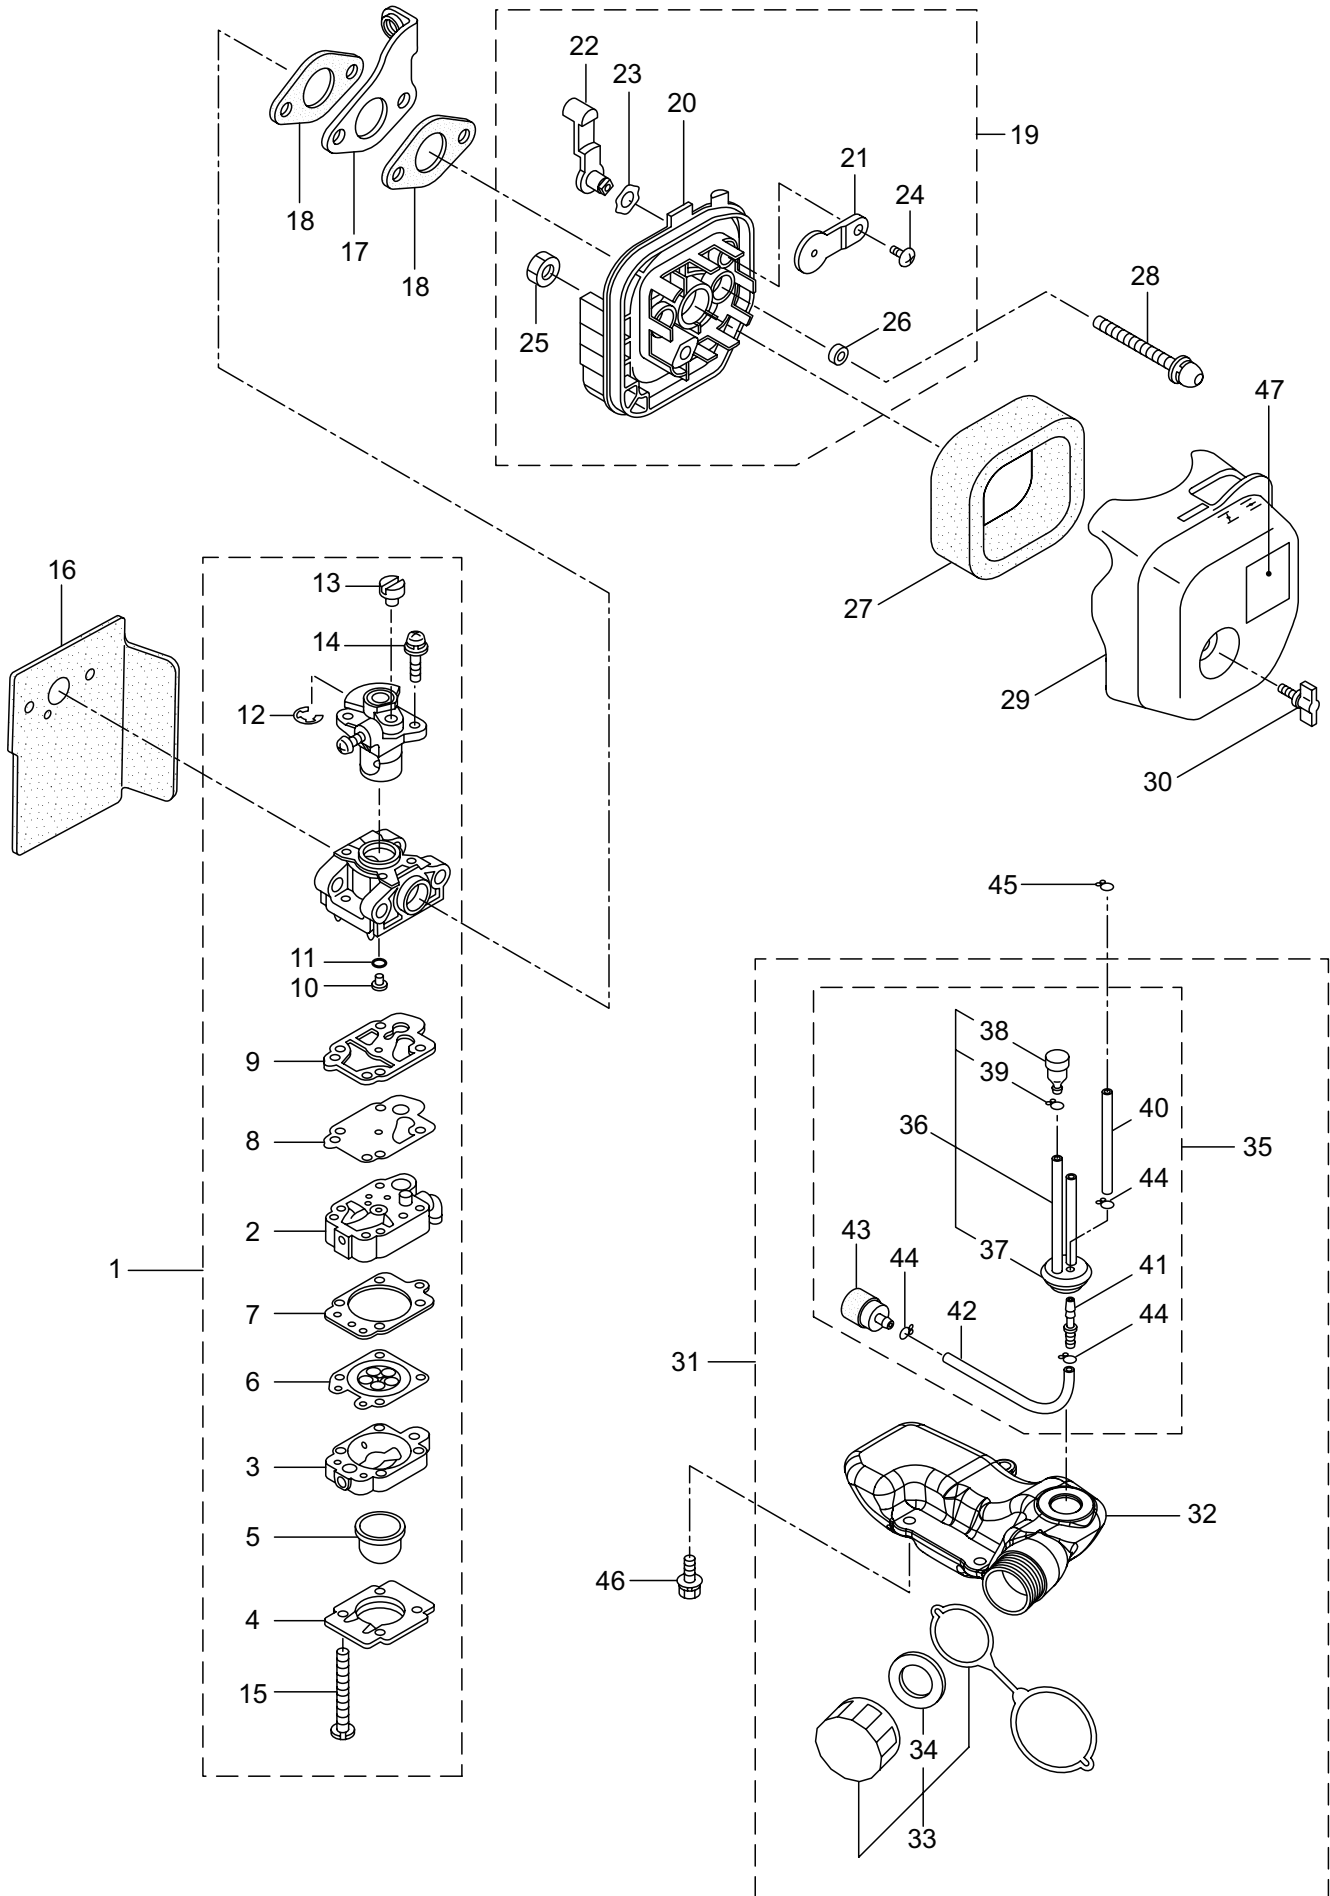

3. BH24G
CARBURETOR, FUEL TANK

Ref. No.	Parts No.	Parts Name	Q'ty	Remarks
3-1	277126	Carburetor Ass'y	1	Incl.2-15
3-2	268499	Pump Body	1	
3-3	262991	Purge Body	1	
3-4	262992	Cover Plate	1	
3-5	261874	Primer Bulb	1	
3-6	283905	Diaphragm, Meterring	1	
3-7	262993	Gasket	1	
3-8	262994	Diaphragm, Fuel Pump	1	
3-9	282576	Gasket	1	
3-10	289396	Main Jet	1	
3-11	261871	O-Ring	1	
3-12	261876	E-Ring	1	
3-13	261658	Swivel	1	
3-14	264682	Screw	2	
3-15	262996	Screw	4	
3-16	288517	Gasket	1	
3-17	283773	Stay	1	
3-18	283771	Gasket	2	
3-19	289048	Case Ass'y	1	Incl.20-26
3-20	269050	Case Body	1	
3-21	289019	Valve	1	
3-22	284803	Lever	1	
3-23	284816	Washer	1	6.4X11X0.15
3-24	269032	Screw	1	3.5X8
3-25	126993	Nut	1	M5X0.8
3-26	269051	Sleeve	2	5.5X7.1X3
3-27	277320	Element	1	
3-28	262720	Cap Screw	2	M5X55WSW
3-29	283772	Cleaner Cover	1	
3-30	281438	Knob	1	
3-31	277028	Fuel Tank Ass'y	1	Incl.32-44
3-32	275618	Fuel Tank	1	
3-33	289046	Tank Cap Ass'y	1	Incl.34
3-34	287058	Gasket	1	
3-35	289279	Fuel Pipe Pick-up Ass'y	1	Incl.36-44
3-36	289280	Fuel Pipe Ass'y	1	Incl.37-39
3-37	268065	Grommet	1	
3-38	289451	Breather	1	
3-39	261117	Clip	1	
3-40	289028	Pipe A	1	3X5X53L
3-41	288921	Joint	1	
3-42	289029	Pipe	1	3X5X125L
3-43	264653	Filter Ass'y	1	
3-44	261117	Clip	3	
3-45	261117	Clip	1