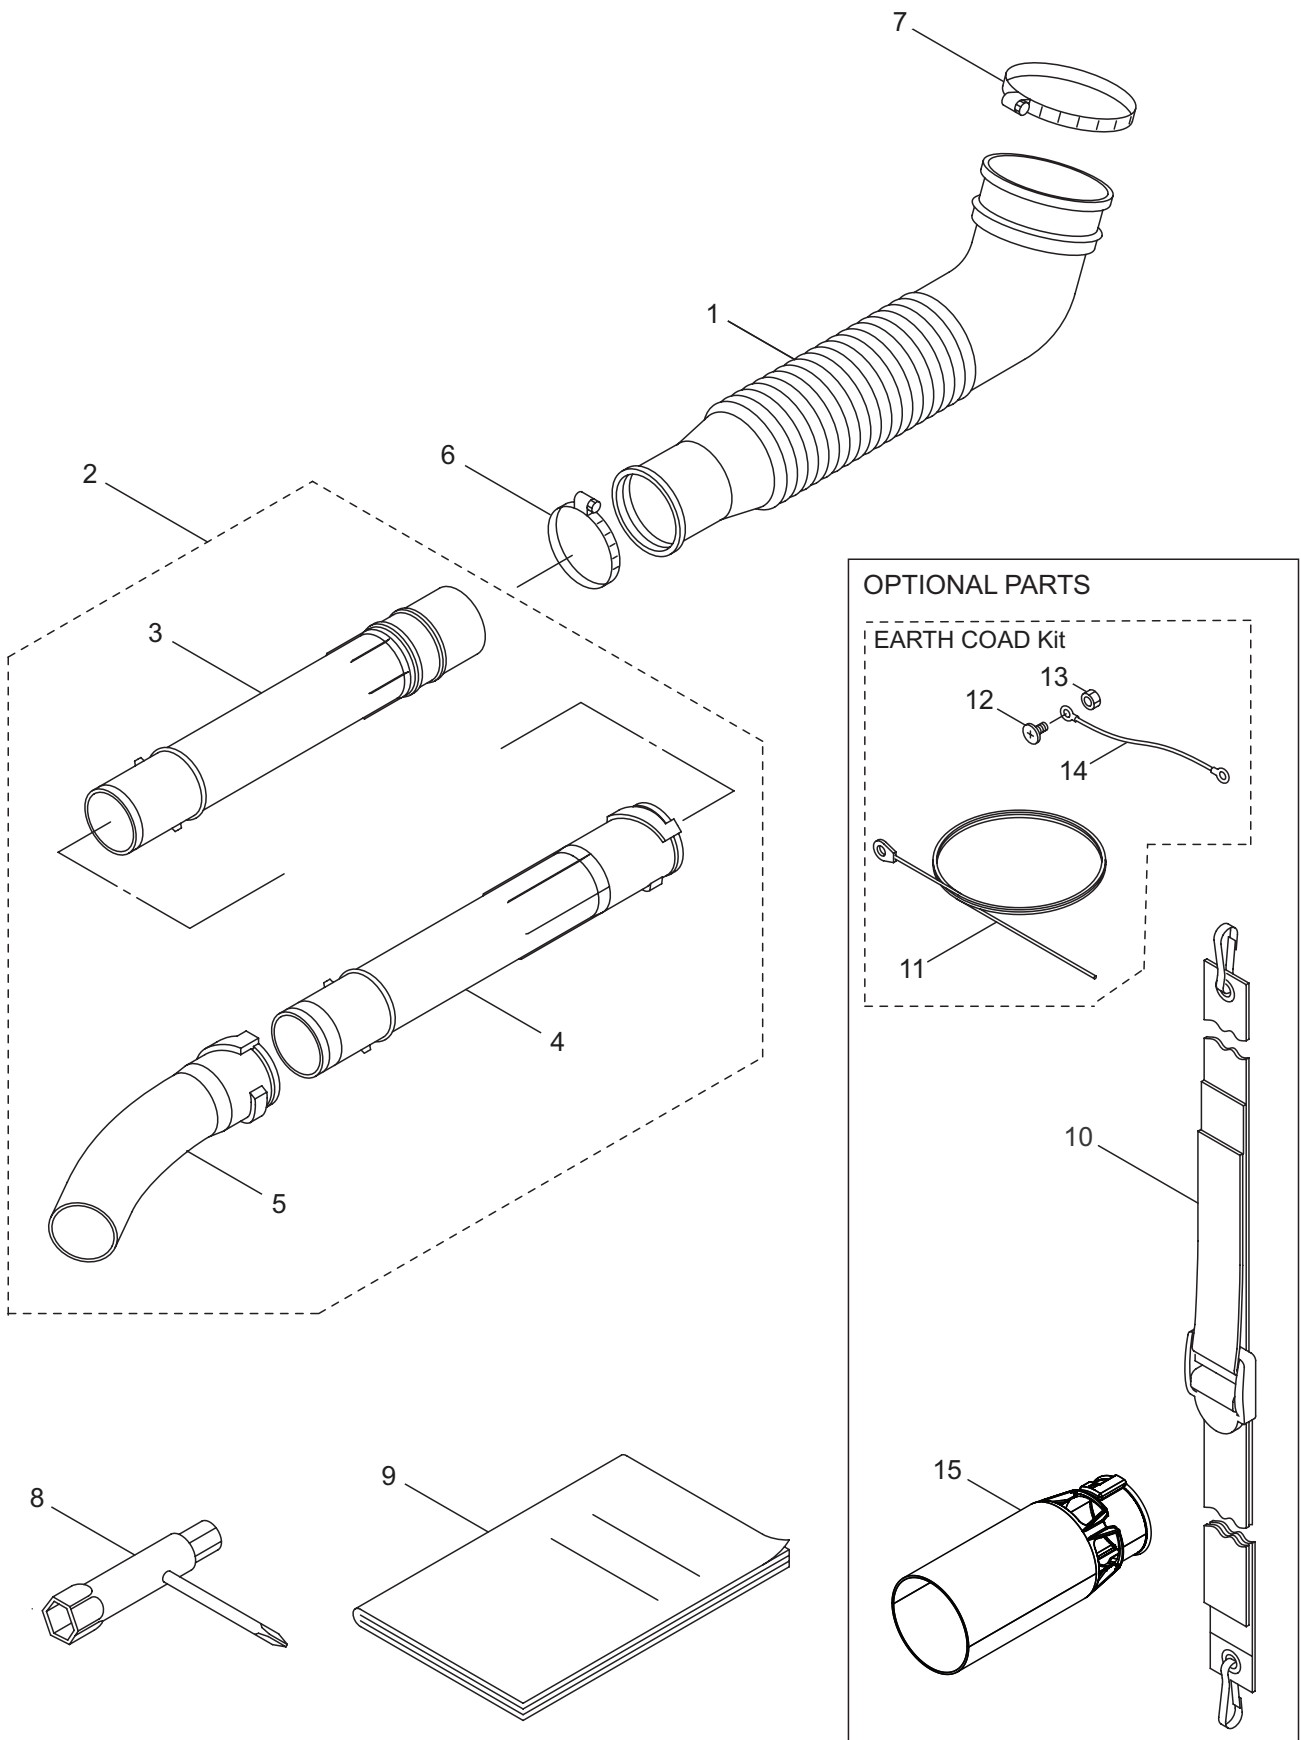

4. BL85
ACCESSORIES, OPTIONAL PARTS

Ref. No.	Part No.	Part Name	Q'ty	Remarks
4-1	130170	Flexible Pipe	1	
4-2	131519	Pipe Ass'y	1	Incl.3-5
4-3	122395	Swivel Pipe	1	
4-4	122400	Straight Pipe	1	370L
4-5	131520	Bent Pipe	1	
4-6	130207	Clamp Ass'y	1	#85
4-7	130208	Clamp Ass'y	1	#105
4-8	127099	Box Spanner	1	
4-9	131322	Instruction Manual	1	BL55
4-10	125439	Hip Belt Ass'y	1	
4-11	130785	Earth Code	1	
4-12	119417	Screw	1	
4-13	081241	Nut	1	M6
4-14	127531	Earth Code	1	
4-15	131870	Tornado Tip, Blower Nozzle	1