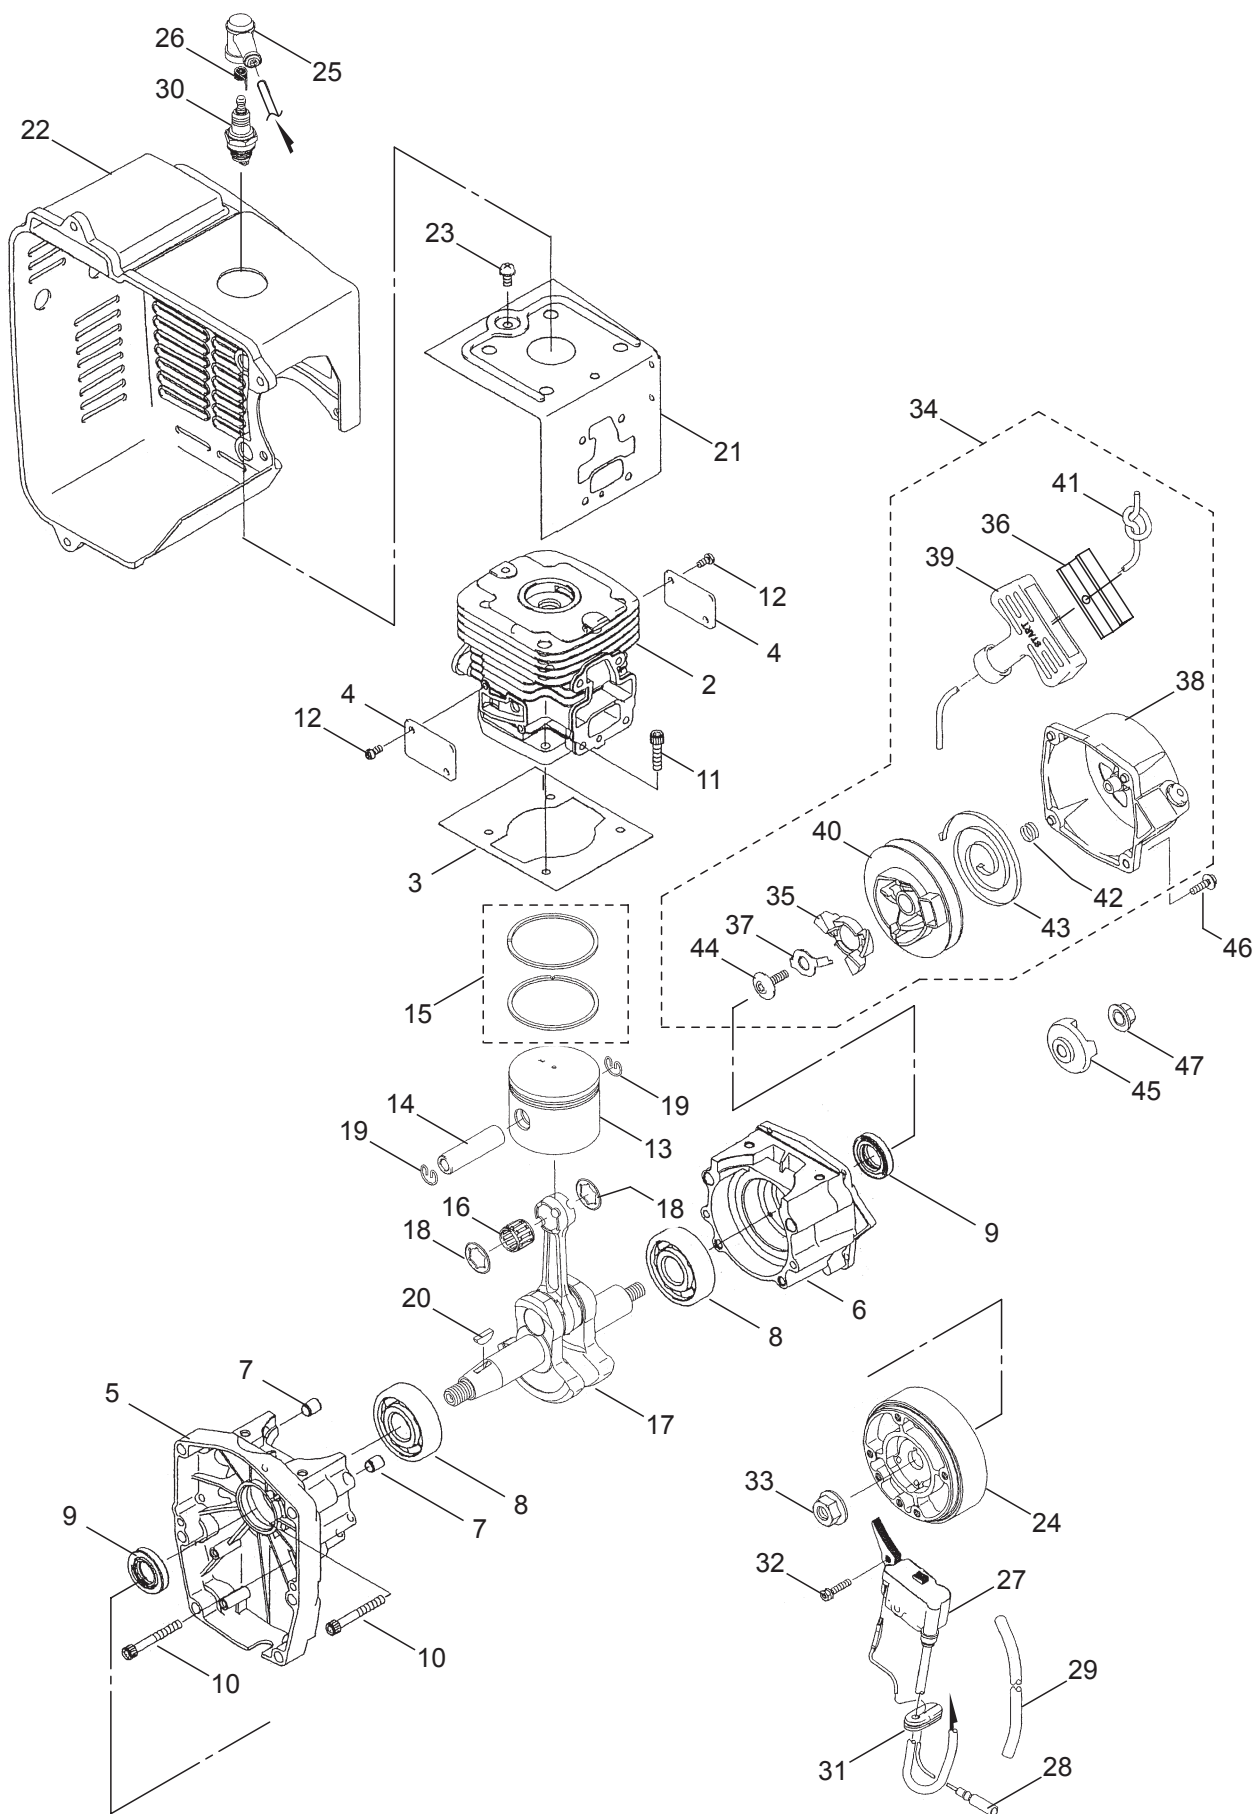

2. BL85 ENGINE CYLINDER, CRANKCASE

Ref. No.	Part No.	Part Name	Q'ty	Remarks
2-46	624845	Screw	4	M4x16
2-47	649381	Nut	1