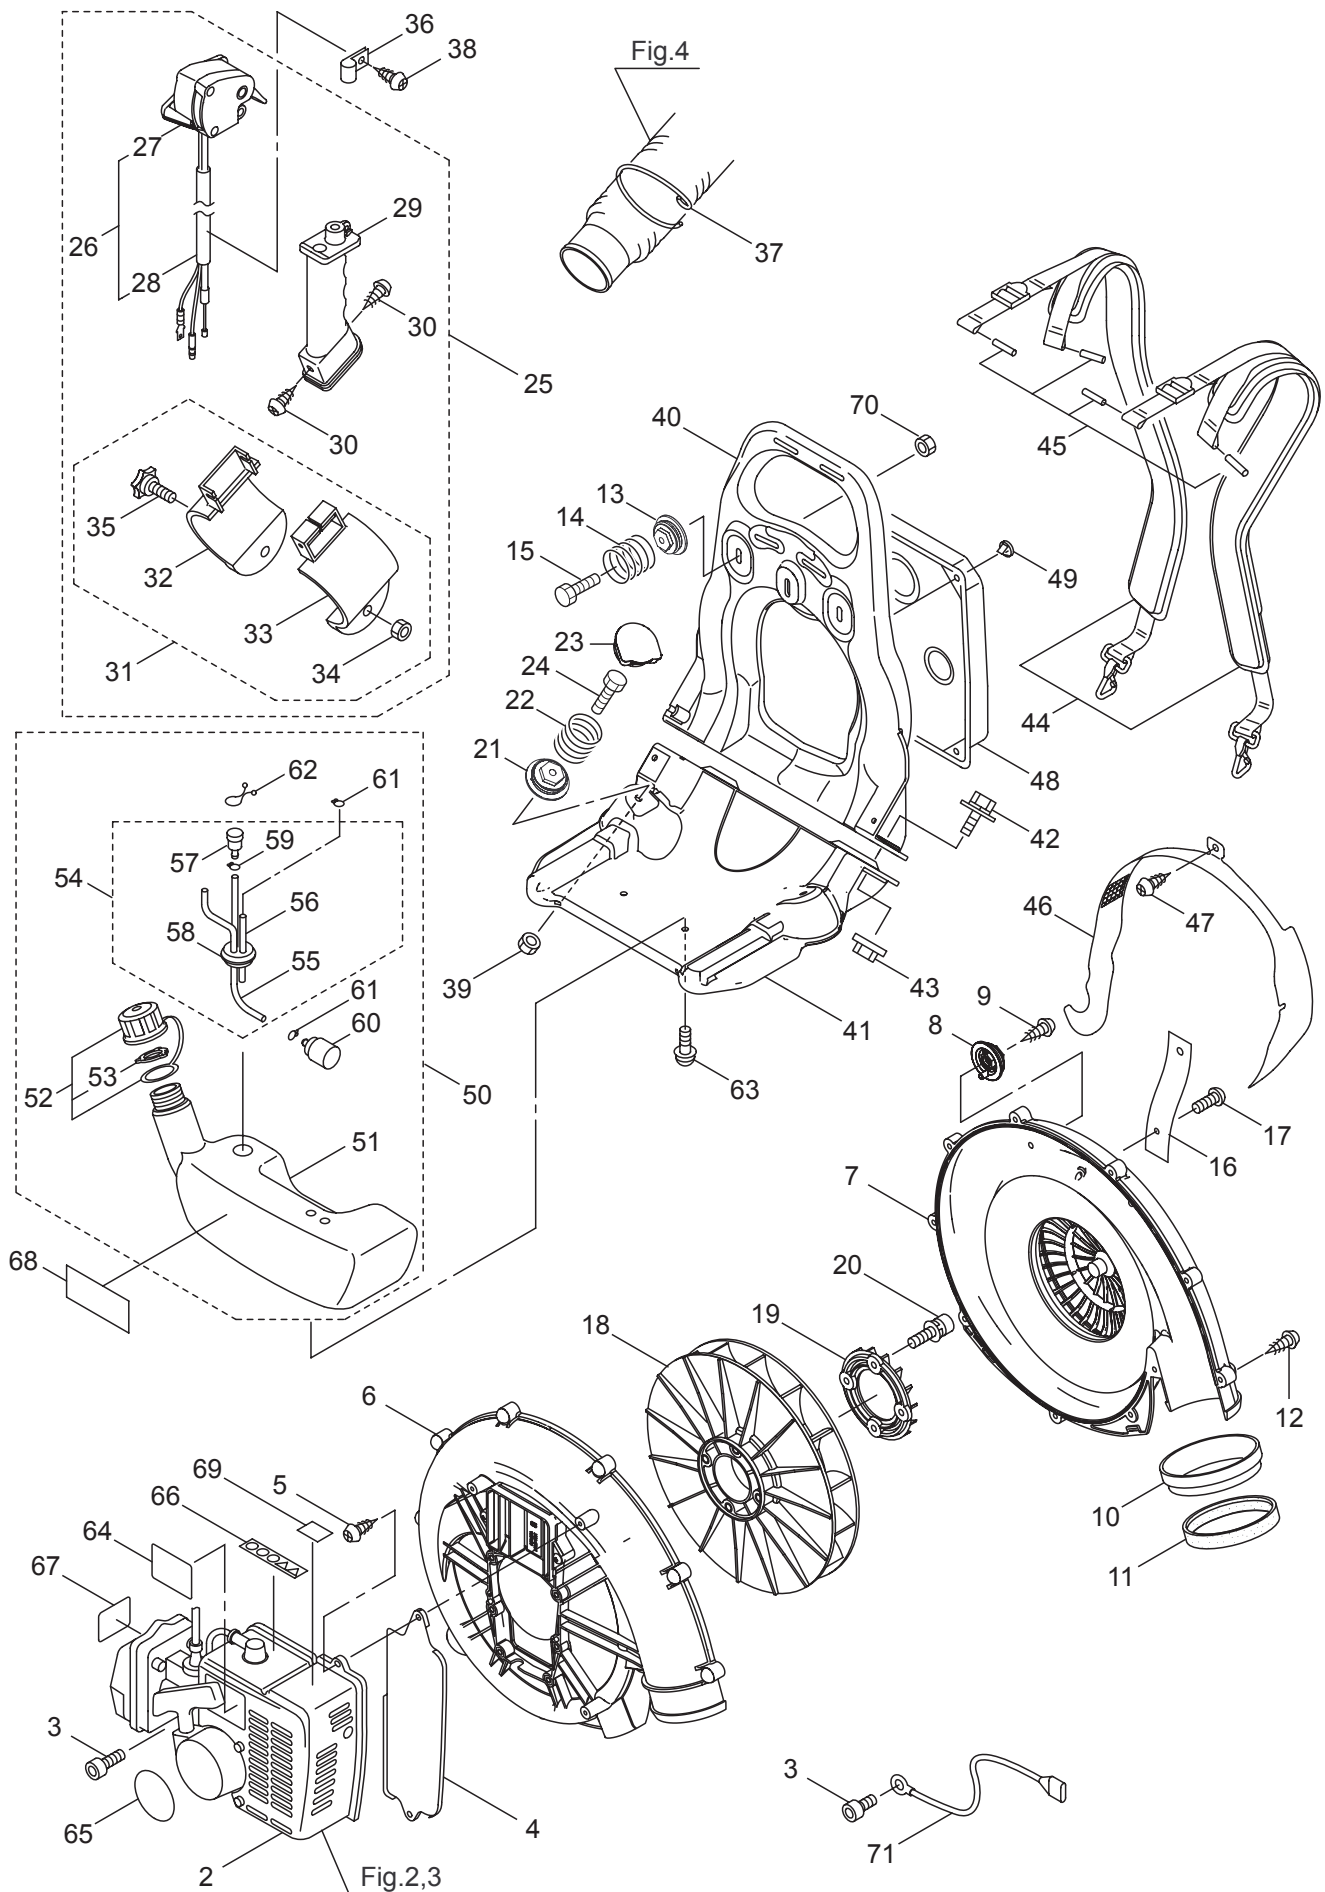

1. BL85
FRAME & BLOWER

Ref. No.	Part No.	Part Name	Q'ty	Remarks
1-46	131374	Sheet	1	
1-47	127786	Screw	1	M5x12
1-48	130221	Cushion Pad	1	
1-49	100749	Fastener	4	#7
1-50	131498	Fuel Tank Ass'y	1	Incl.51-62
1-51	131493	Fuel Tank	1	
1-52	289046	Tank Cap Ass'y	1	Incl.53
1-53	287058	Gasket	1	
1-54	131292	Fuel Tube Ass'y	1	Incl.55-59
1-55	131291	Pipe	1	
1-56	131290	Over Flow Pipe	1	
1-57	261590	Breather	1	
1-58	268065	Grommet	1	
1-59	261117	Clip	2	
1-60	267328	Fuel Filter Ass'y	1	
1-61	261117	Clip	1	
1-62	131328	Clamp	1	
1-63	125561	Screw	2	M5x14
1-64	131518	Label	1	BL85
1-65	130600	Label	1	
1-66	266959	Label	1	Caution
1-67	125747	Label	1	
1-68	121132	Label	1	Caution
1-69	285188	Label	1	
1-70	127228	Nut	2	M6
1-71	108634	Ground Wire	1	AVS0.5Bx120