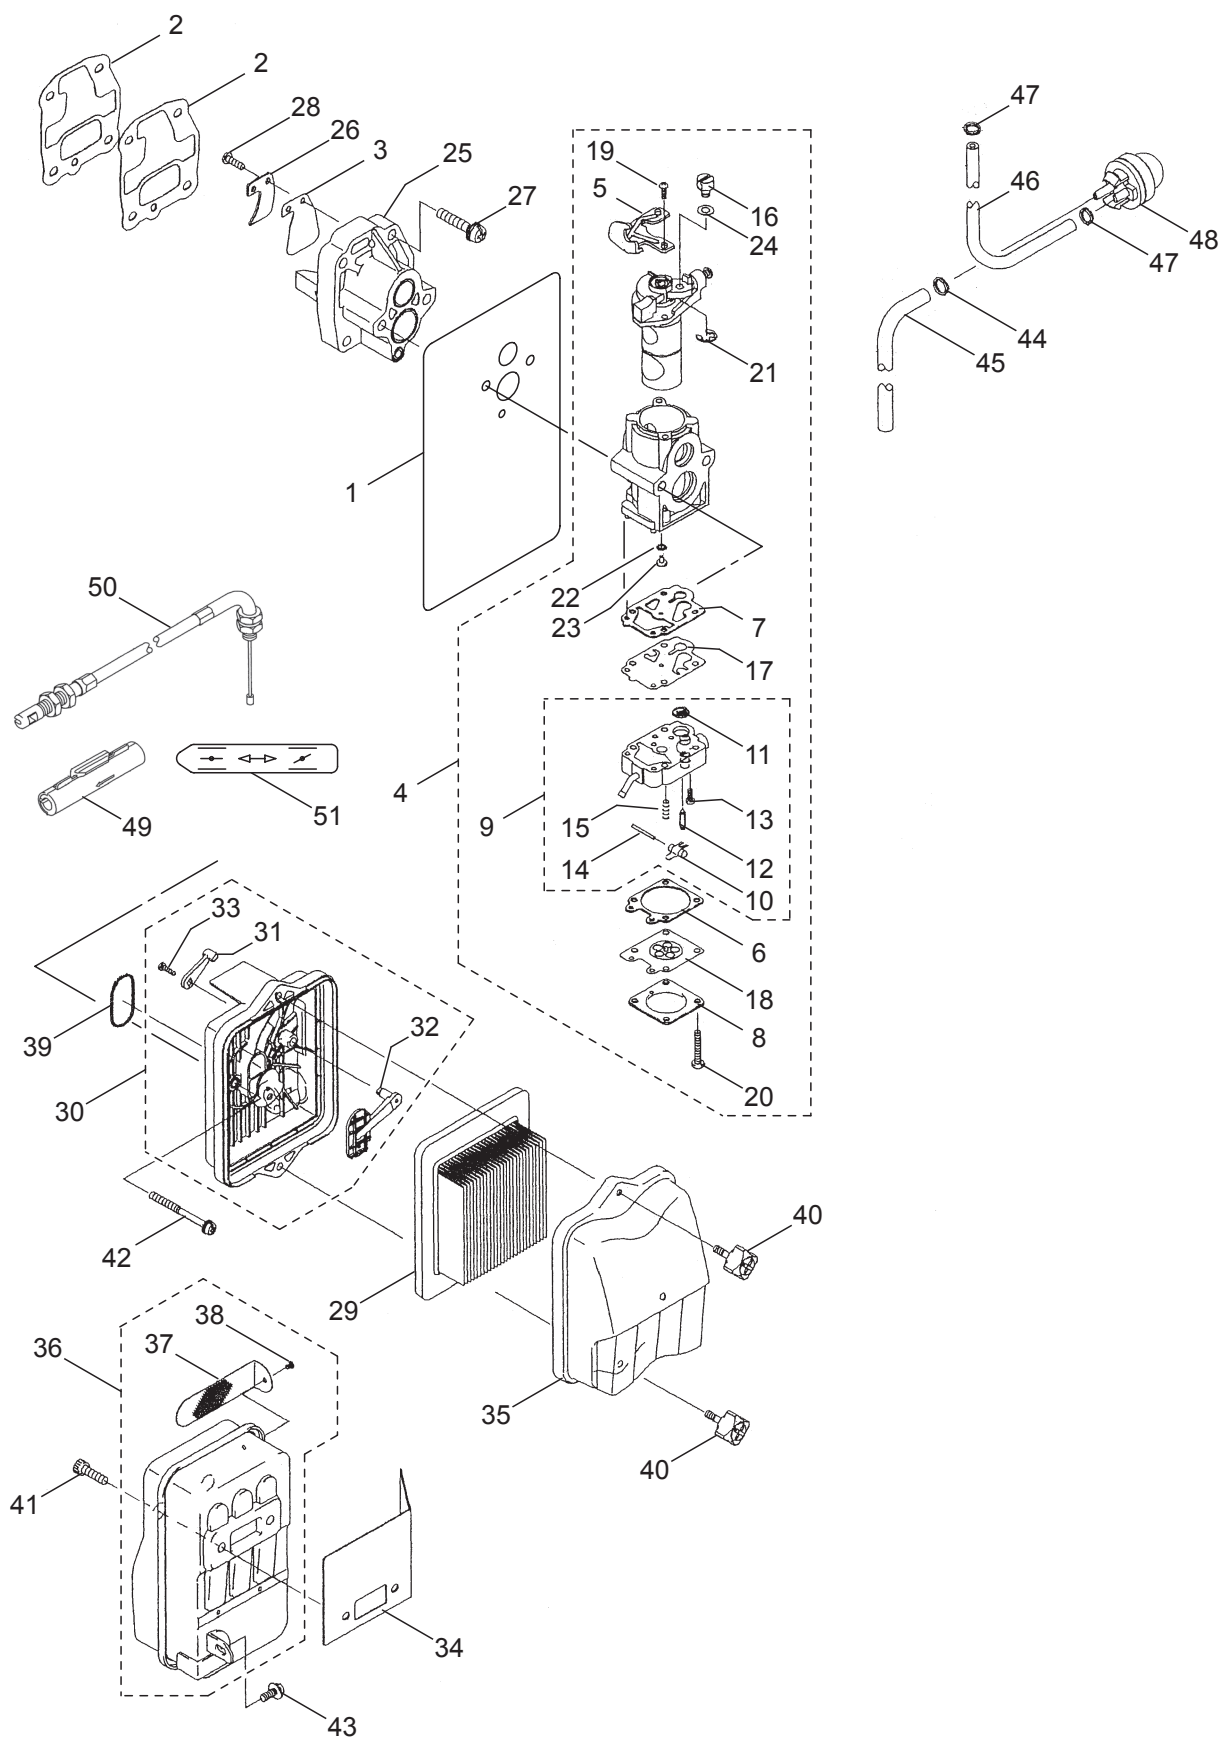

3. BL85 ENGINE CARBURETOR, MUFFLER

Ref. No.	Part No.	Part Name	Q'ty	Remarks
3-1	412446	Gasket	1	
3-2	400925	Gasket	2	
3-3	649342	Reed Valve	1	
3-4	649344	Carburetor Ass'y	1	Incl.5-24
3-5	649338	Bracket	1	
3-6	649339	Gasket	1	
3-7	634350	Gasket	1	
3-8	649343	Cover	1	
3-9	649346	Body	1	Incl.10-15
3-10	624429	Lever	1	
3-11	624430	Filter	1	
3-12	624431	Float Valve	1	
3-13	624432	Screw	1	
3-14	624433	Pin	1	
3-15	624434	Spring	1	
3-16	598415	Arm	1	
3-17	577185	Diaphragm	1	
3-18	634357	Diaphragm	1	
3-19	577179	Screw	2	
3-20	649348	Screw	4	
3-21	577175	Snap Ring	1	
3-22	577182	O-Ring	1	
3-23	649349	Main Jet	1	#55.5
3-24	624532	Washer	1	
3-25	400926	Insulator	1	
3-26	649347	Stopper	1	
3-27	577361	Screw	4	M5x25
3-28	649350	Screw	1	M3x12
3-29	649351	Element Ass'y	1	
3-30	414447	Air Filter Case Ass'y	1	Incl.31-33
3-31	649355	Lever	1	
3-32	649356	Valve	1	
3-33	649358	Screw	1	M3x10
3-34	649353	Gasket	1	
3-35	649354	Cap	1	
3-36	649357	Muffler Ass'y	1	Incl.37,38
3-37	400927	Spark Arrester	1	
3-38	400918	Screw	1	
3-39	649359	O-Ring	1	
3-40	649360	Bolt	2	M5x18
3-41	414450	Bolt-Socket	2	6x20
3-42	414451	Screw	2	5x55
3-43	414452	Screw	1	5x14
3-44	649366	Clamp	1	
3-45	649367	Tube	1	3x6x145