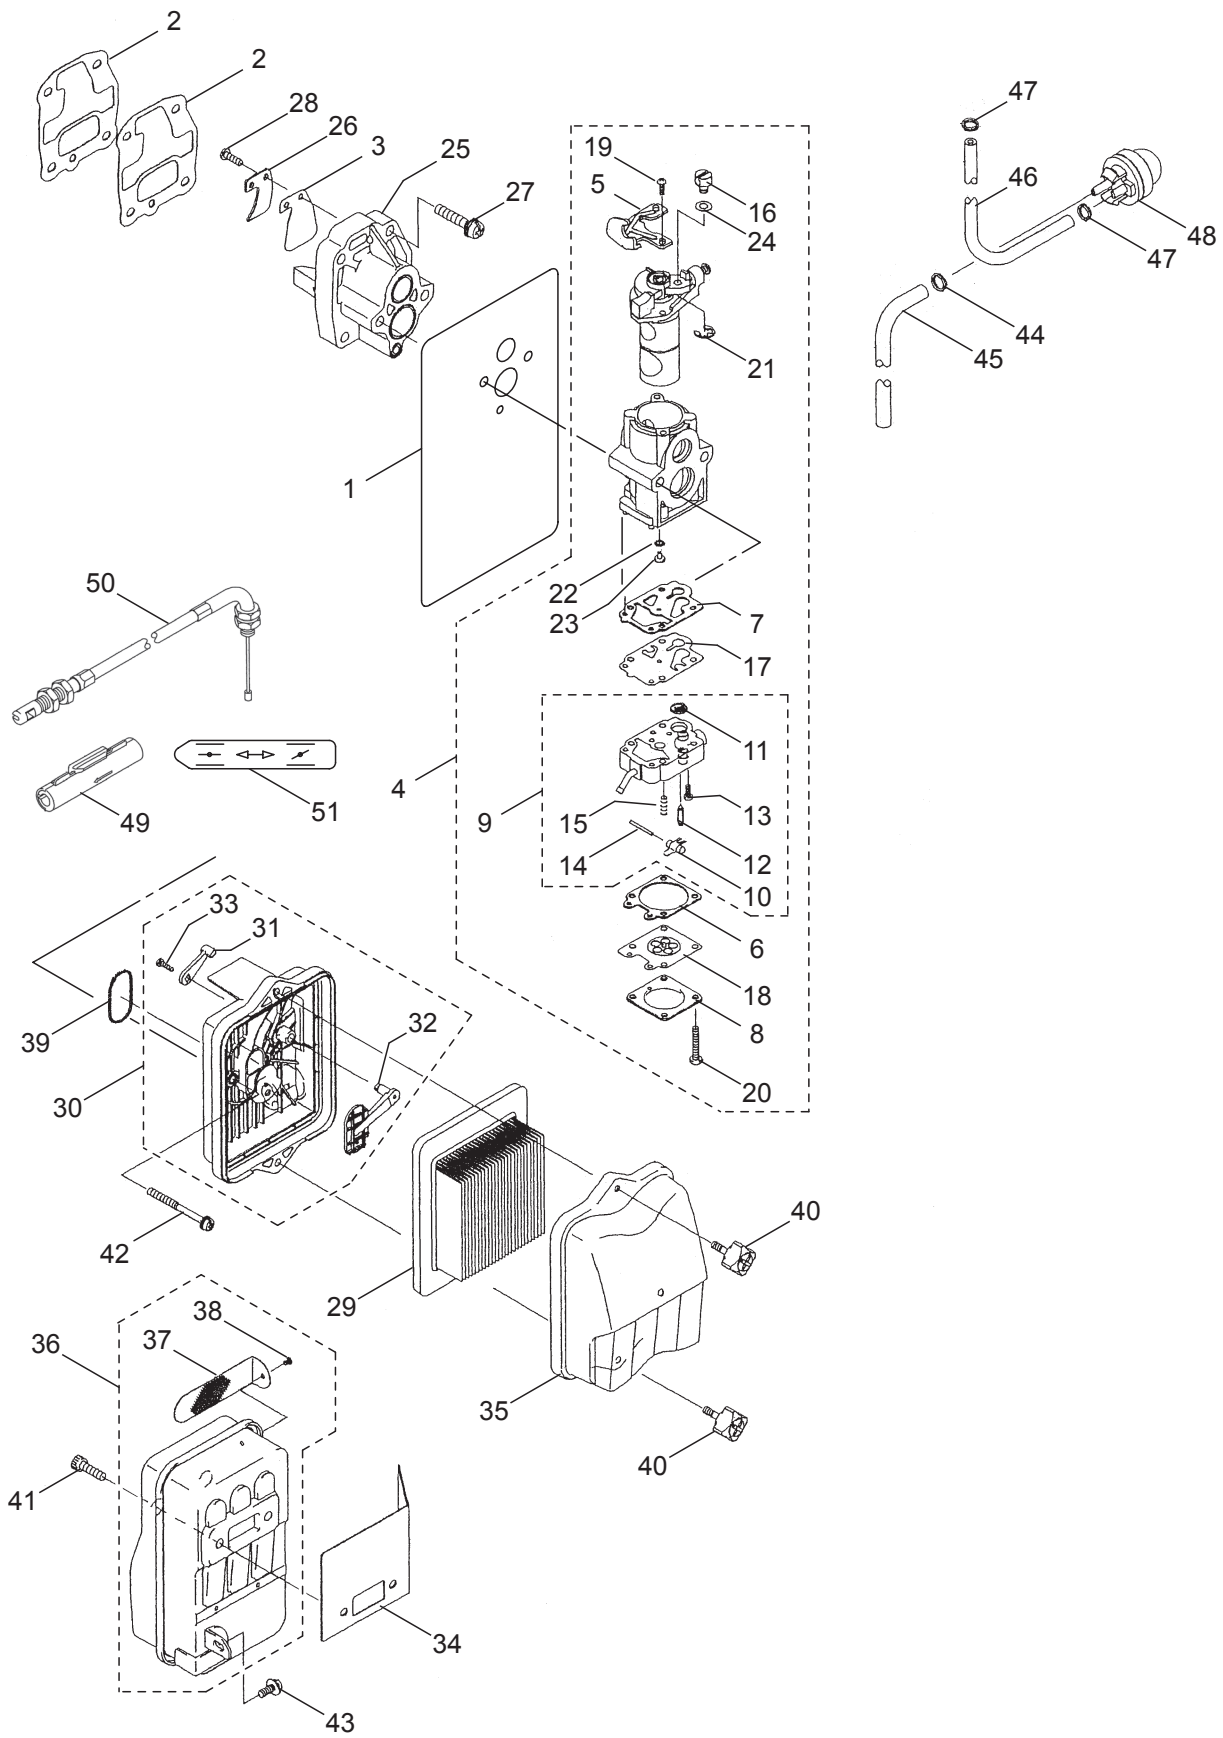

3. BL85 ENGINE CARBURETOR, MUFFLER

Ref. No.	Part No.	Part Name	Q'ty	Remarks
3-46	649368	Tube	1	2.3x5x93
3-47	649365	Clamp	2	
3-48	649363	Priming Pump	1	
3-49	212250	Joint Case	1	
3-50	649337	Throttle Cable	1	
3-51	598438	Label	1