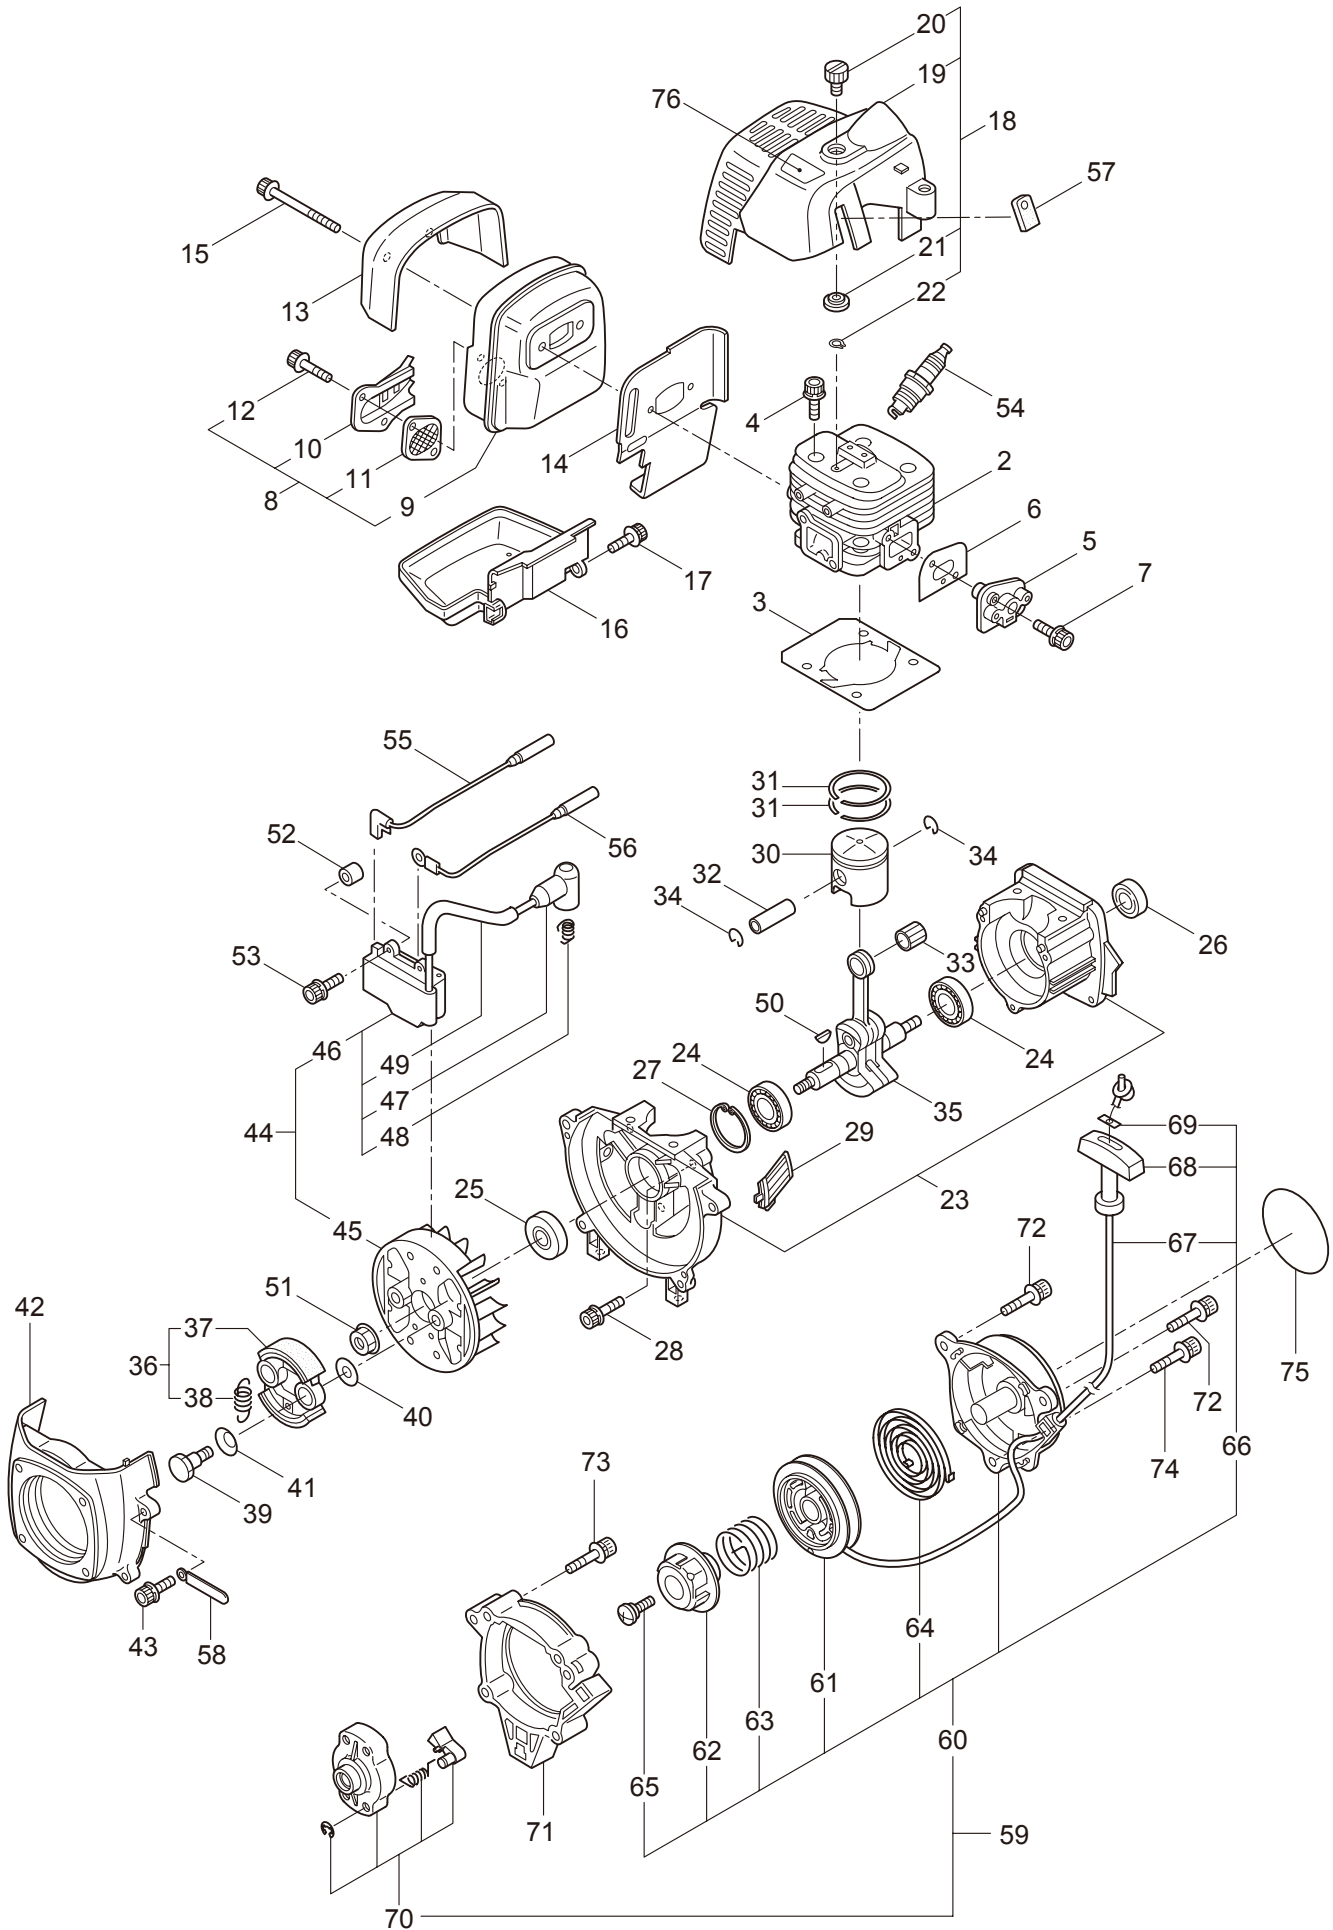

3. B30L TURBO ENGINE

Ref. No.	Part No.	Part Name	Q'ty	Remarks
3-1	858947	Engine	1	CE300/66
3-2	286791	Cylinder	1	
3-3	286846	Gasket	1	
3-4	261250	Cap Screw	4	M5x20
3-5	269144	Insulator	1	New gasket required
3-6	267049	Gasket	1	
3-7	265924	Cap Screw	2	M5x25
3-8	288452	Muffler Ass'y	1	Incl.9-12
3-9	288453	Muffler Comp.	1	
3-10	268171	Muffler Tail	1	
3-11	267056	Spark Arrester	1	
3-12	265107	Cap Screw	2	M4x10
3-13	284071	Holder	1	
3-14	283940	Gasket	1	
3-15	266402	Cap Screw	2	M5x55
3-16	281435	Under Cover	1	
3-17	267191	Cap Screw	1	M5x16
3-18	281742	Top Cover Ass'y	1	Incl.19-22
3-19	281434	Top Cover	1	
3-20	261018	Knob	1	
3-21	261020	Spacer	1	
3-22	261734	Snap Ring	1	#5
3-23	286851	Crankcase	1	
3-24	280488	Bearing	2	PPL 6001
3-25	261492	Oil Seal	1	ISCD12287
3-26	261386	Oil Seal	1	ISCD12227
3-27	055185	Snap Ring	1	#28
3-28	261612	Cap Screw	3	M5x30
3-29	281442	Screen	1	
3-30	268782	Piston	1	
3-31	265067	Piston Ring	2	(2)Required
3-32	265068	Piston Pin	1	
3-33	265225	Bearing,Needle	1	
3-34	261393	Clip,Piston Pin	2	
3-35	265141	Crankshaft/Conn.Rod Ass'y	1	
3-36	267327	Clutch Ass'y	1	Incl.37,38
3-37	267342	Clutch Shoe	2	(2)required
3-38	267345	Spring,Clutch	1	
3-39	264505	Bolt	2	
3-40	261189	Washer	2	6x16.5x1.2
3-41	261777	Wave Washer	2	
3-42	281433	Fan Cover	1	
3-43	261250	Cap Screw	4	M5x20
3-44	286848	Magneto Ass'y	1	Incl.45-49
3-45	286849	Rotor/Fan	1