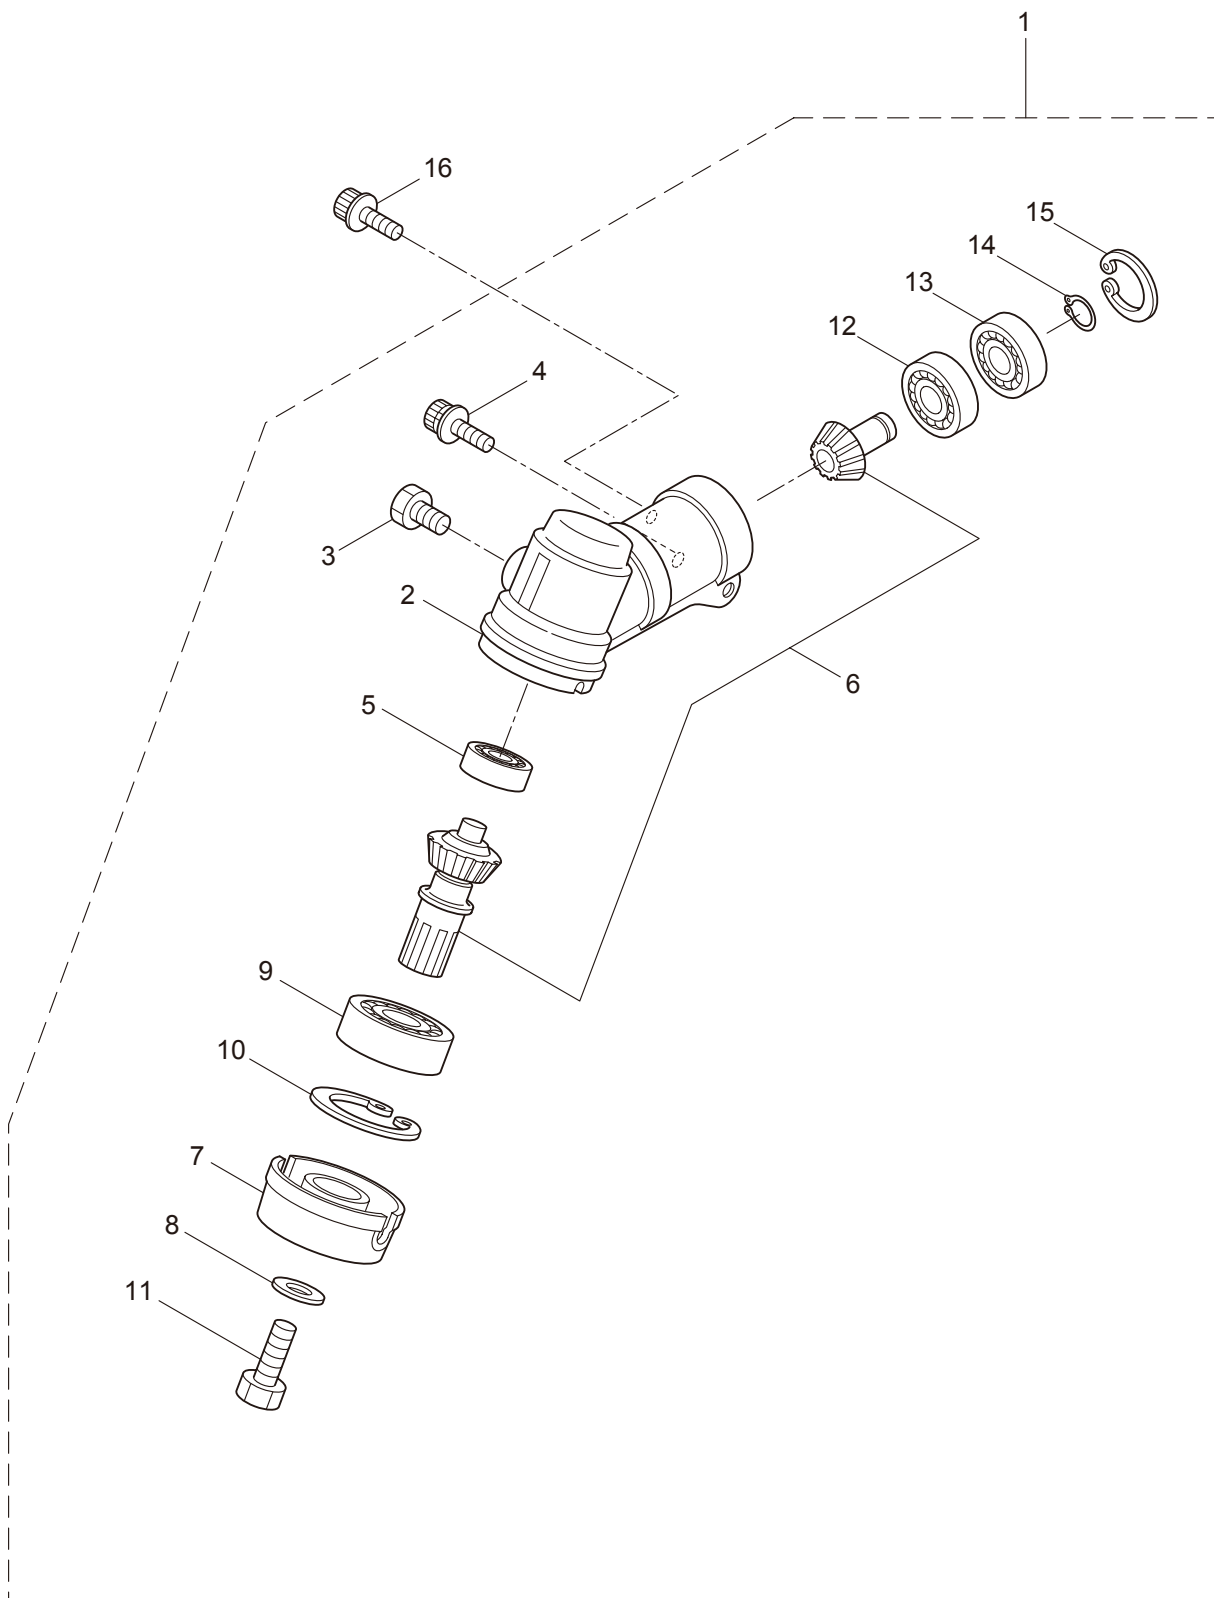

2. B30L TURBO GEARCASE

Ref. No.	Part No.	Part Name	Q'ty	Remarks
2-1	232718	Gearcase Ass'y	1	Incl.2-15
2-2	232719	Gearcase	1	
2-3	089101	Bolt	1	M8x10
2-4	261246	Cap Screw	1	M5x25
2-5	210560	Bearing	1	#609
2-6	233332	Gear Set	1	
2-7	232726	Boss Adapter	1	
2-8	127216	Washer	1	M8
2-9	232724	Bearing	1	#6203 2RS
2-10	012381	Snap Ring	1	#40
2-11	221998	Bolt	1	M8x12,Counterclockwise
2-12	210560	Bearing	1	#609
2-13	140268	Bearing	1	#609Z
2-14	140269	Snap Ring	1	WR9
2-15	140270	Snap Ring	1	#24
2-16	261233	Cap Screw	1	M5x12