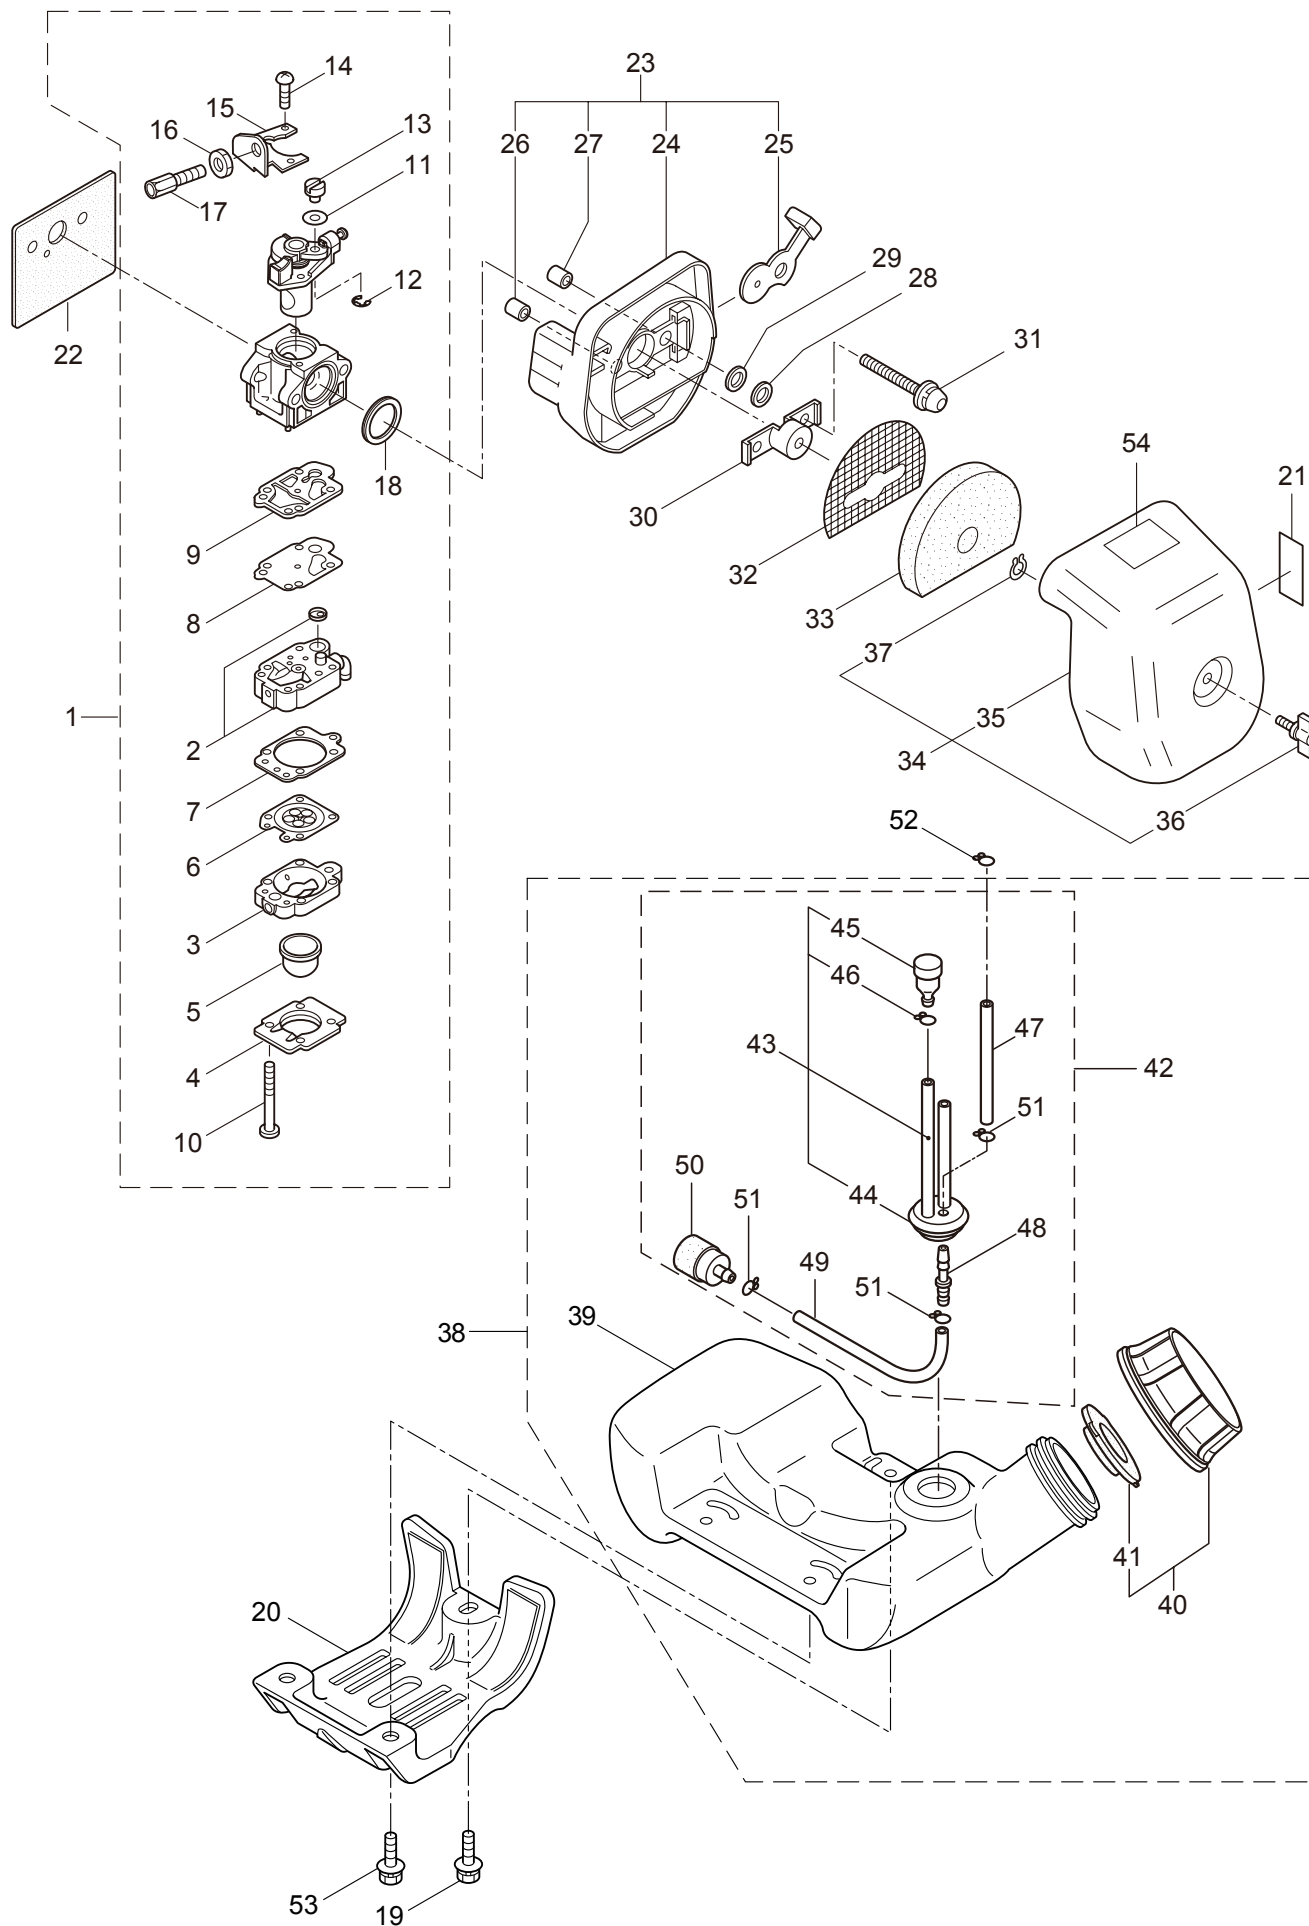

4. B30L TURBO CARBURETOR, FUEL TANK

Ref. No.	Part No.	Part Name	Q'ty	Remarks
4-1	288456	Carburetor Ass'y	1	Incl.2-18 New gasket required
4-2	264155	Pump Body	1	
4-3	262991	Purge Body	1	
4-4	262992	Cover Plate	1	
4-5	261874	Primer Bulb	1	
4-6	283905	Diaphragm, Meterring	1	
4-7	262993	Gasket	1	
4-8	262994	Diaphragm,Fuel Pump	1	
4-9	282576	Gasket	1	
4-10	262996	Screw	4	
4-11	264678	Washer	1	
4-12	261876	E-Ring	1	
4-13	261658	Swivel	1	
4-14	261875	Screw	2	
4-15	264677	Bracket	1	
4-16	261878	Nut	1	
4-17	263994	Adapter	1	
4-18	261657	Packing	1	
4-19	281715	Cap Screw	1	M5x20
4-20	281441	Stand	1	
4-21	261352	Label	1	Choke
4-22	269762	Gasket	1	
4-23	268055	Air Filter Case Ass'y	1	Incl.24-27
4-24	268056	Air Filter Case	1	
4-25	268057	Valve	1	
4-26	268157	Sleeve	1	5.5x7.1x6L
4-27	268412	Sleeve	1	5.5x7.1x6.6L
4-28	263345	Packing	1	7.2x11xt1.3
4-29	263942	Washer	1	7.2x12xt0.15
4-30	263815	Stay	1	
4-31	264016	Cap Screw	2	M5x60
4-32	265026	Screen	1	
4-33	265027	Foam Element	1	
4-34	268058	Air Filter Cover Ass'y	1	Incl.35-37
4-35	268059	Air Filter Cover	1	
4-36	281438	Knob	1	
4-37	261734	Snap Ring	1	#5
4-38	289034	Fuel Tank Ass'y	1	Incl.39-51
4-39	284820	Fuel Tank	1	
4-40	289043	Fuel Tank Cap Ass'y	1	Incl.41
4-41	287058	Gasket	1	
4-42	289035	Fuel Pipe Pick-up Ass'y	1	Incl.43-51
4-43	289036	Fuel Pipe Ass'y	1	Incl.44-46
4-44	268065	Grommet	1	
4-45	261590	Breather	1