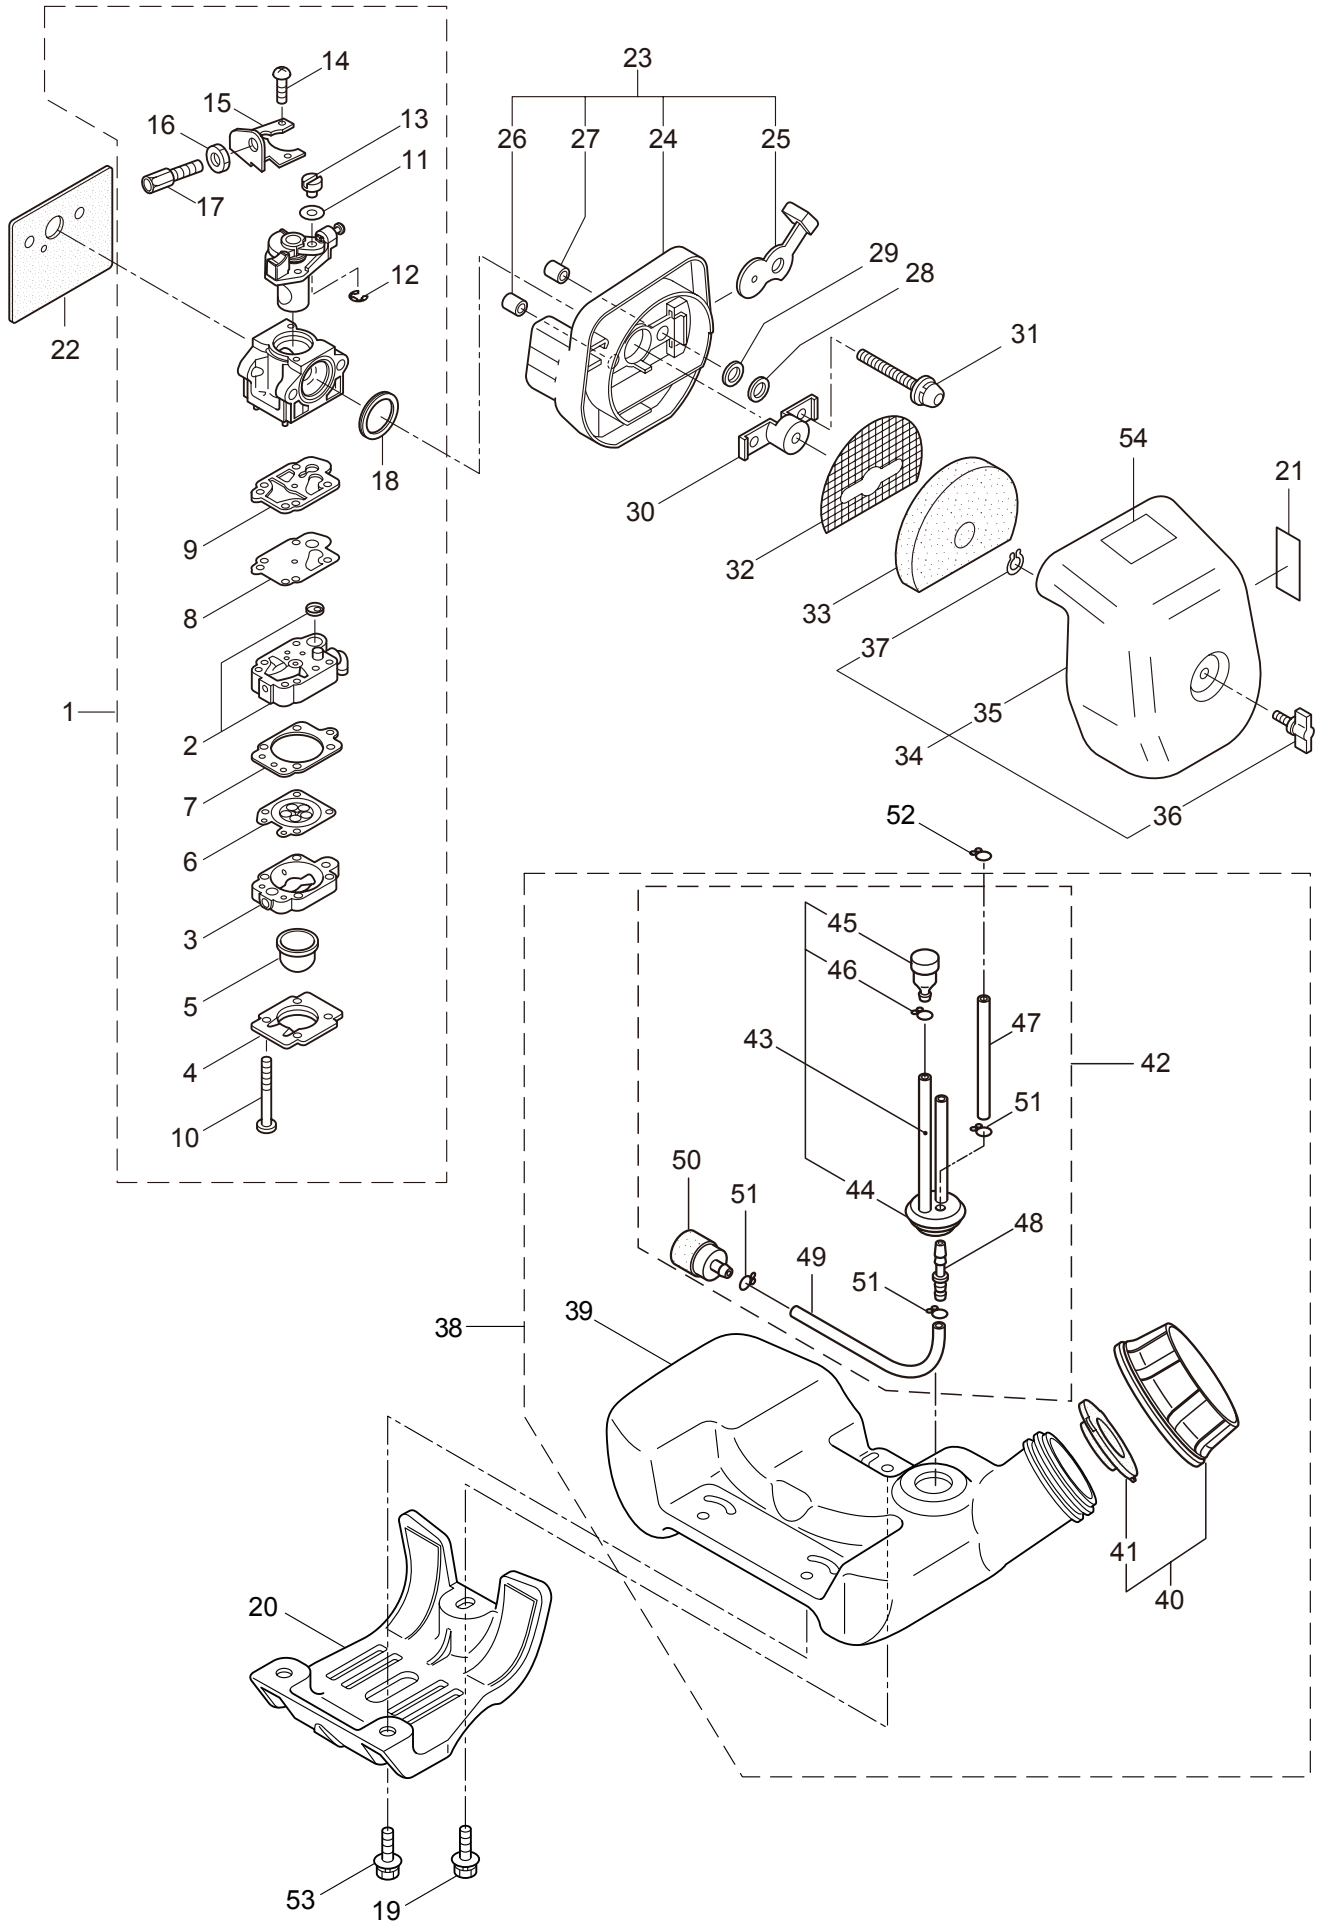

4. B30L TURBO CARBURETOR, FUEL TANK

Ref. No.	Part No.	Part Name	Q'ty	Remarks
4-46	261117	Clip	1	
4-47	289028	Pipe A	1	3x5x53L
4-48	288921	Joint	1	
4-49	289033	Pipe	1	3x5x100L
4-50	264653	Filter Ass'y	1	
4-51	261117	Clip	3	
4-52	261117	Clip	1	
4-53	281714	Cap Screw	2	M5x20
4-54	285188	Label	1