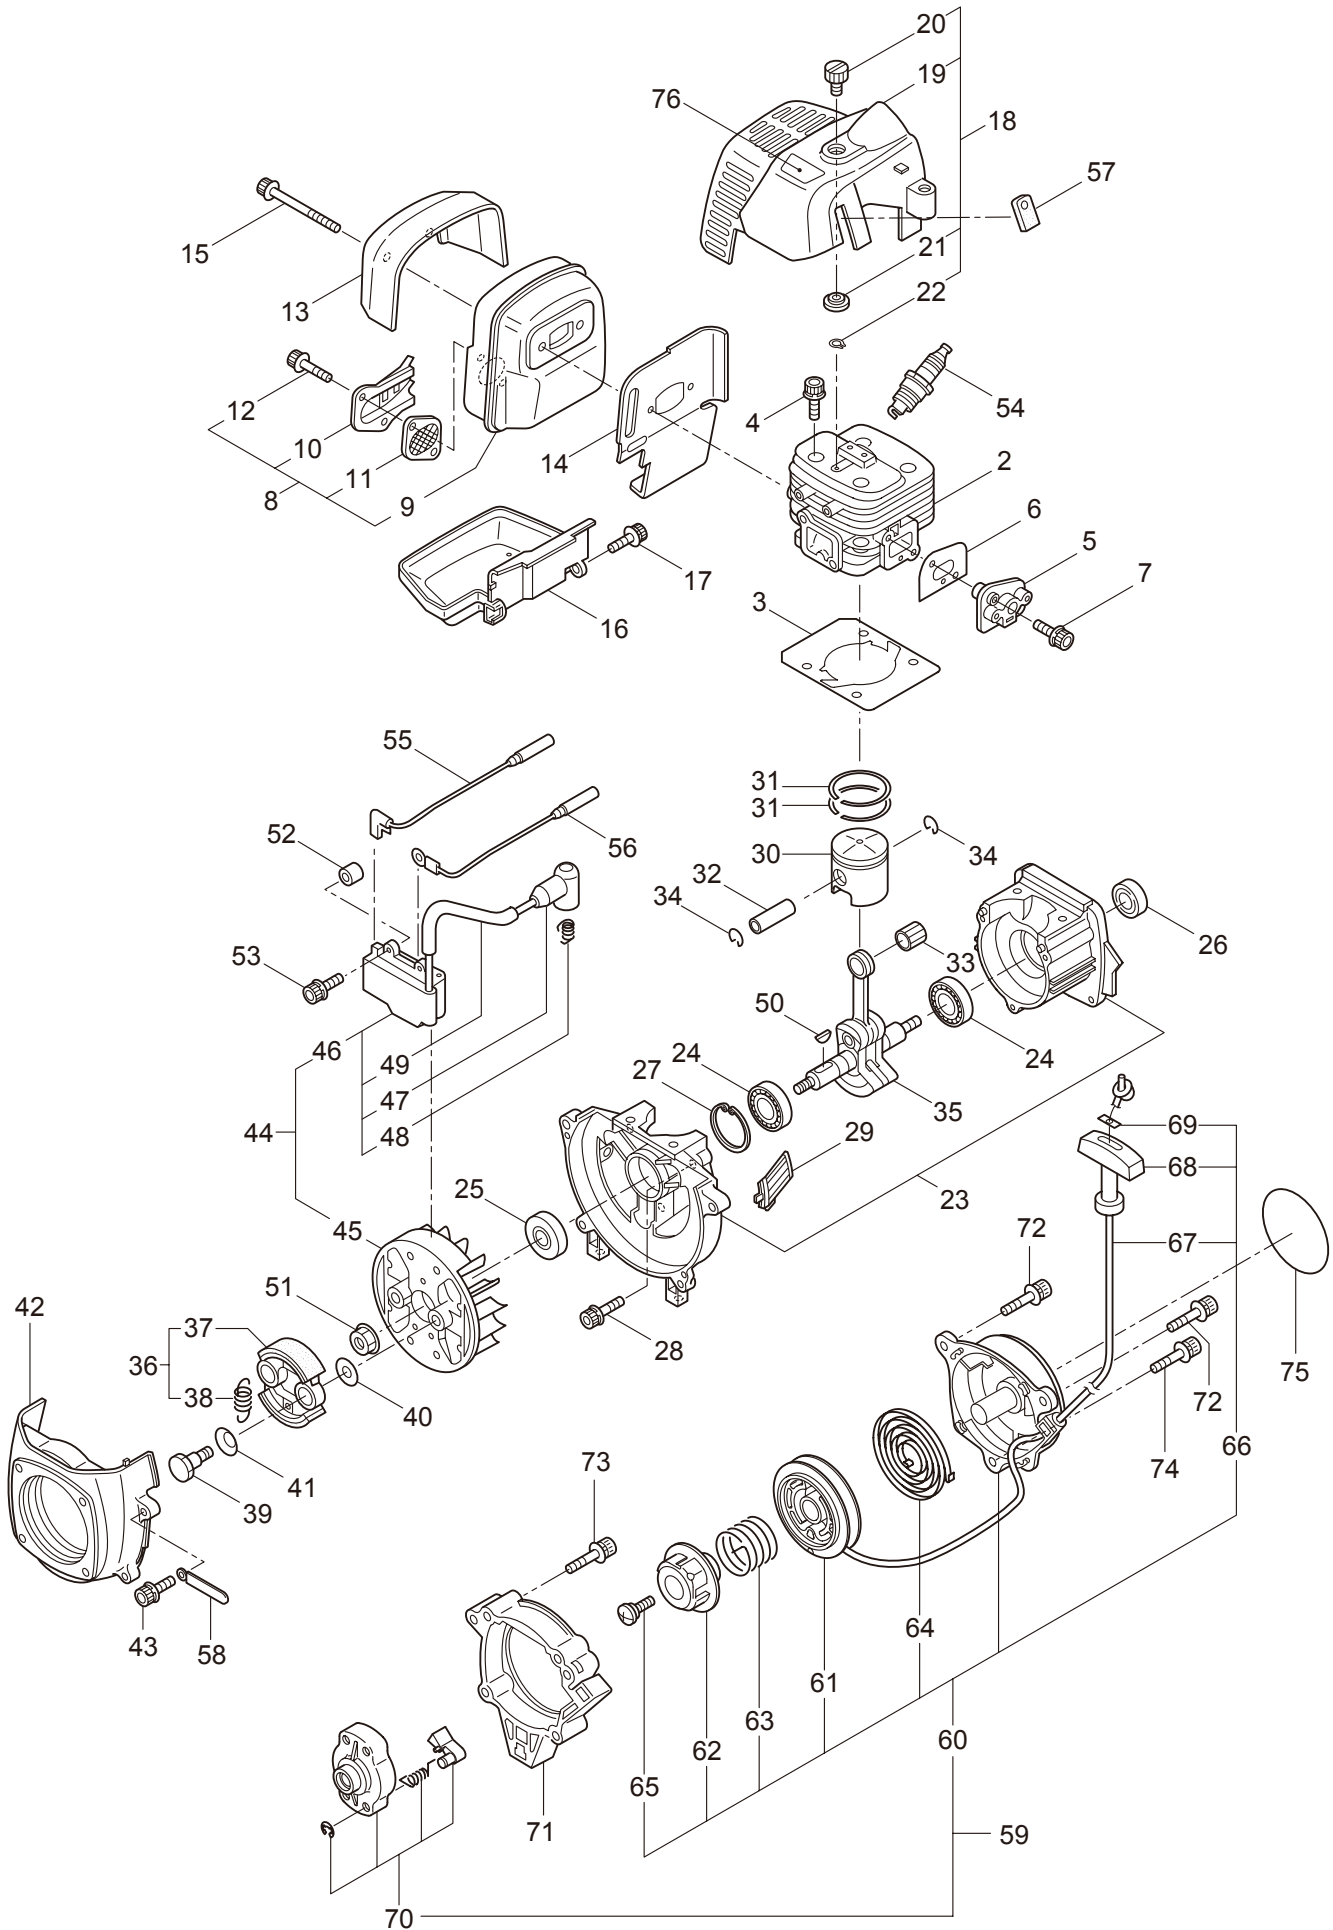

3. B30L TURBO ENGINE

Ref. No.	Part No.	Part Name	Q'ty	Remarks
3-46	281746	Ignition Coil Ass'y	1	Incl.47-49
3-47	269714	Plug Boot	1	
3-48	269715	Connector	1	
3-49	281756	Insulator	1	
3-50	261076	Woodruff Key	1	3x10
3-51	261417	Nut,Rotor	1	M8
3-52	280381	Spacer	2	
3-53	261256	Cap Screw	2	M4x25
3-54	285982	Spark Plug	1	NGK BPM8Y
3-55	269722	Lead	1	
3-56	268044	Lead	1	
3-57	269189	Grommet	1	
3-58	264588	Clamp	1	
3-59	283476	Recoil Starter Ass'y	1	Incl.60-70
3-60	283477	Recoil Ass'y	1	Incl.61-69
3-61	283504	Reel	1	
3-62	283505	Cam Plate	1	
3-63	283506	Spring	1	
3-64	280931	Spiral Spring	1	
3-65	267213	Screw	1	
3-66	283578	Stator Rope Ass'y	1	Incl.67-69
3-67	283579	Stator Rope	1	
3-68	261725	Starter Grip	1	
3-69	283511	Rope Stopper	1	
3-70	283575	Starter Pawl Ass'y	1	
3-71	284698	Adapter Ass'y	1	
3-72	283391	Cap Screw	2	M4x20
3-73	265726	Cap Screw	4	M4x16
3-74	282096	Cap Screw	1	M4x16WSW
3-75	288407	Label	1	B30L TURBO
3-76	288408	Label	1	B30L TURBO