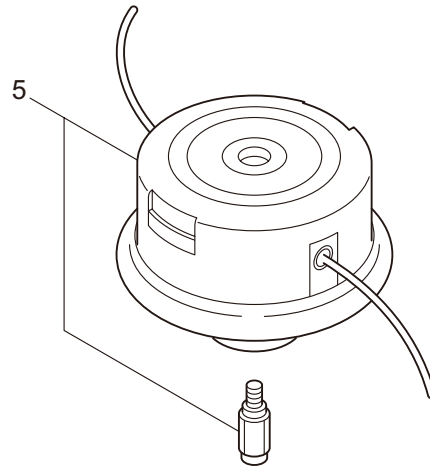

5. B30L TURBO ACCESSORIES

Ref. No.	Part No.	Part Name	Q'ty	Remarks
5-1	210418	Box Spanner	1	13x19x(+)
5-2	219431	Wrench	1	3mm
5-3	219432	Wrench	1	4mm
5-4	232025	Instruction Manual	1	
5-5	840399	Semi-Auto Head(L)5	1