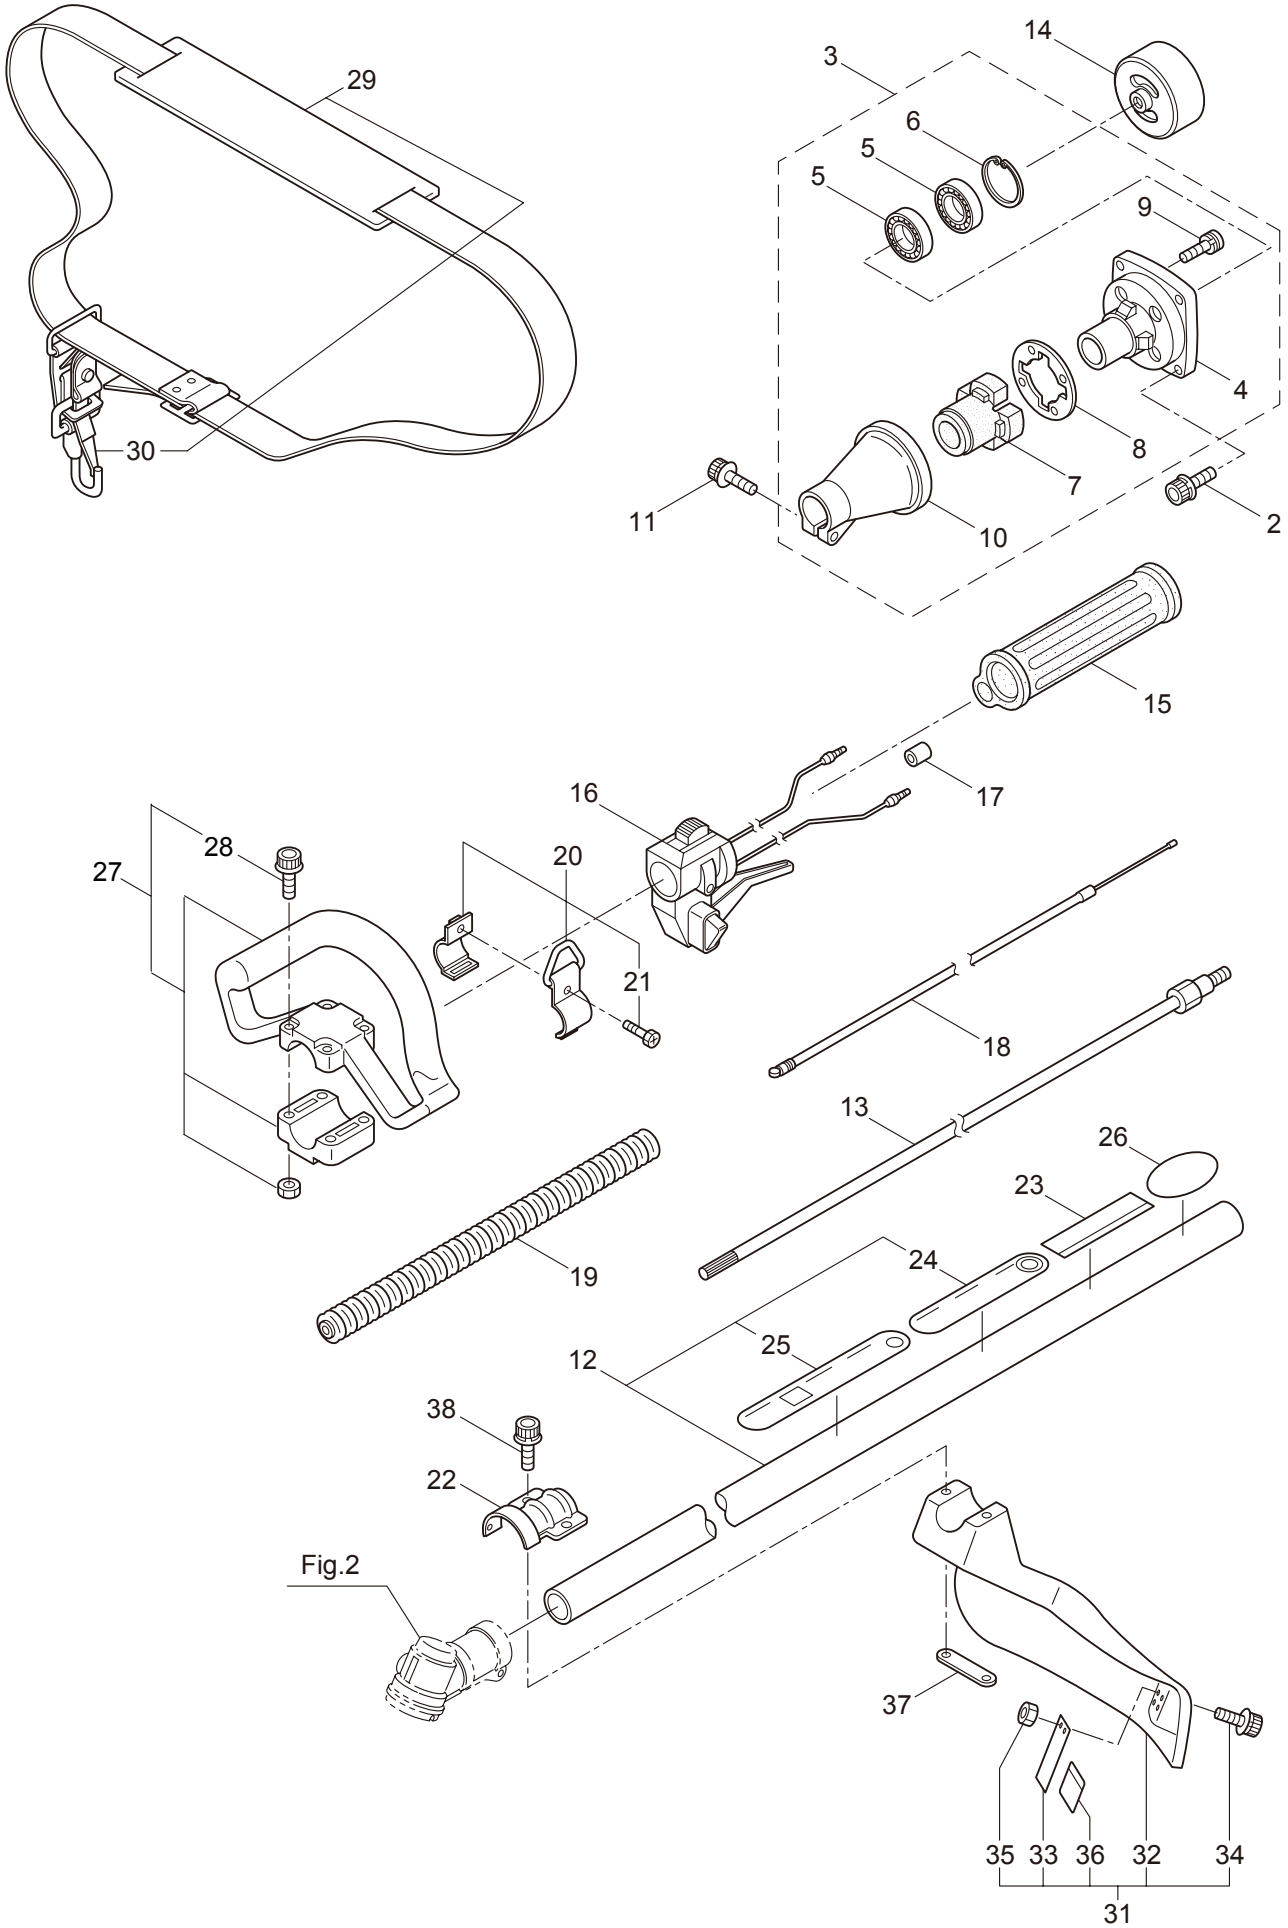

# 1. B30L TURBO MAIN BODY

Ref. No.	Part No.	Part Name	Q'ty	Remarks
1-1	363874	B30L TURBO	1	
1-2	261250	Cap Screw	4	M5x20
1-3	215512	Clutch Case Ass'y	1	Incl.4-10
1-4	214592	Bearing Case	1	
1-5	214161	Bearing	2	#6000ZZ
1-6	054676	Snap Ring	1	#26
1-7	214162	Buffer	1	
1-8	214163	Washer	1	
1-9	092033	Screw	4	M5x15
1-10	214593	Driveshaft Tube Adapter	1	
1-11	261246	Cap Screw	1	M5x25
1-12	220078	Driveshaft Tube Ass'y	1	Incl.24,25
1-13	219268	Driveshaft Ass'y	1	
1-14	054677	Clutch Drum	1	
1-15	215532	Shaft Grip	1	
1-16	221465	Throttle Trigger	1	
1-17	214083	Outer Guide	1	
1-18	213444	Throttle Cable	1	340L
1-19	213548	Plastic Tube	1	#10x200L
1-20	054691	Hanging Bracket Ass'y	1	Incl.21
1-21	089738	Bolt	1	M5x15
1-22	225962	Bracket	1	
1-23	232897	Label	1	B30L TURBO
1-24	221501	Label	1	Warning
1-25	221502	Label	1	Caution
1-26	232898	Label	1	TURBO
1-27	227816	Loop Handle Ass'y	1	Incl.28
1-28	215608	Cap Screw	4	M5x30x16
1-29	220533	Hanging Strap Ass'y	1	Incl.30
1-30	231657	Hook	1	
1-31	226300	Safety Cover Ass'y	1	Incl.32-36
1-32	225961	Safety Cover	1	
1-33	231493	String Cutter	1	
1-34	227817	Bolt	2	M5x12
1-35	089846	Nut	2	M5
1-36	212972	String Cutter Cover	1	
1-37	225963	Threaded Bracket	1	
1-38	261612	Cap Screw	2	M5x30