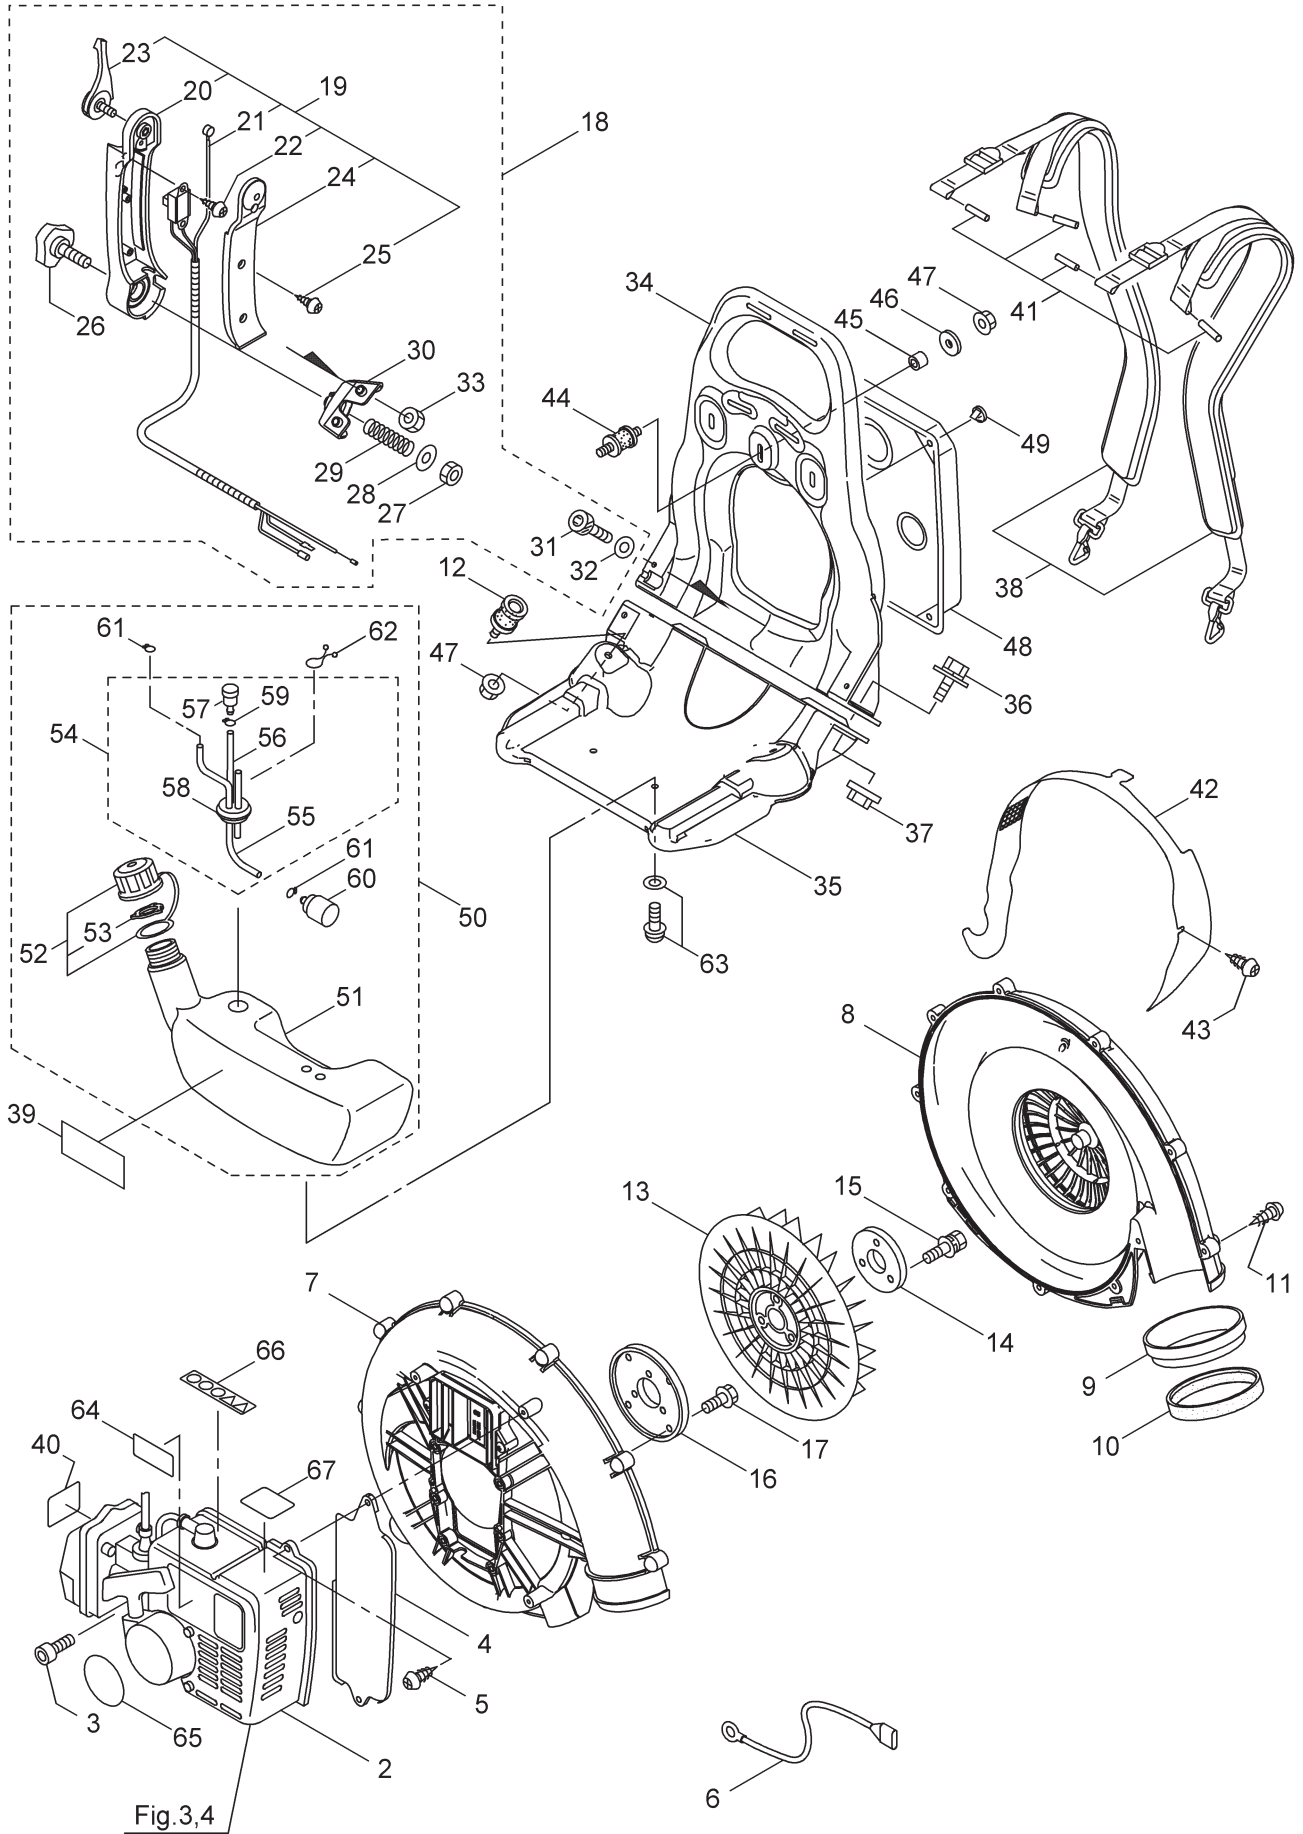

Ref.No.	Parts No.	Parts Name	Q'ty		Remarks
			A	B	
1-1	395828	BL55	1		CE
1-2	125623	Engine	1		TK045D-EG20
1-3	128142	Bolt Socket	4		M6x30
1-4	125624	Gasket	1		
1-5	127295	Tapping Screw	3		M5x16(P-type)
1-6	108634	Earth Code	1		AVS0.5Bx120
1-7	125625	Fan Case (Engine Side)	1		BL5100
1-8	125410	Fan Case (Frame Side)	1		
1-9	119160	Collar	1		
1-10	119161	Rubber Band	1		
1-11	129618	Tapping Screw	10		M5x25
1-12	120615	Buffer	2		
1-13	118724	Fan	1		
1-14	118248	Plate	1		
1-15	189369	Bolt	3		M6x30
1-16	126344	Adapter	1		
1-17	125629	Bolt	4		M5x15
1-18	125421	Throttle Ass'y	1		Incl.19-33
1-19	125445	Arm Ass'y	1		Incl.20-25
1-20	123497	Arm	1		
1-21	125446	Throttle Wire Ass'y	1		
1-22	120502	Tapping Screw	2		
1-23	125783	Throttle Lever, Ass'y	1		
1-24	123498	Cover	1		
1-25	120517	Tapping Screw	3		
1-26	110271	Knob Bolt	1		M8x45
1-27	107581	Nut	1		M8
1-28	128212	Washer	1		8.5x30xT2.3
1-29	120721	Spring	1		1.4-43.5L
1-30	125423	Holder	1		
1-31	125589	Bolt Socket	2		M5x16
1-32	127210	Washer	2		5.3x16xT1.6
1-33	125621	Nut	2		M5
1-34	130766	Backpack Frame A	1		
1-35	125429	Backpack Frame B	1		
1-36	127301	Bolt	4		M6x20
1-37	127228	Nut	4		M6
1-38	130036	Shoulder Strap Ass'y	1		
1-39	121132	Label	1		Caution
1-40	125749	Label	1		
1-41	125717	Pin	4		
1-42	131374	Sheet	1		
1-43	127786	Tapping Screw	1		M5x12
1-44	101877	Buffer	1		30-M6x14
1-45	120616	Collar	1		

1. BL55 FRAME & BLOWER

Fig.3,4