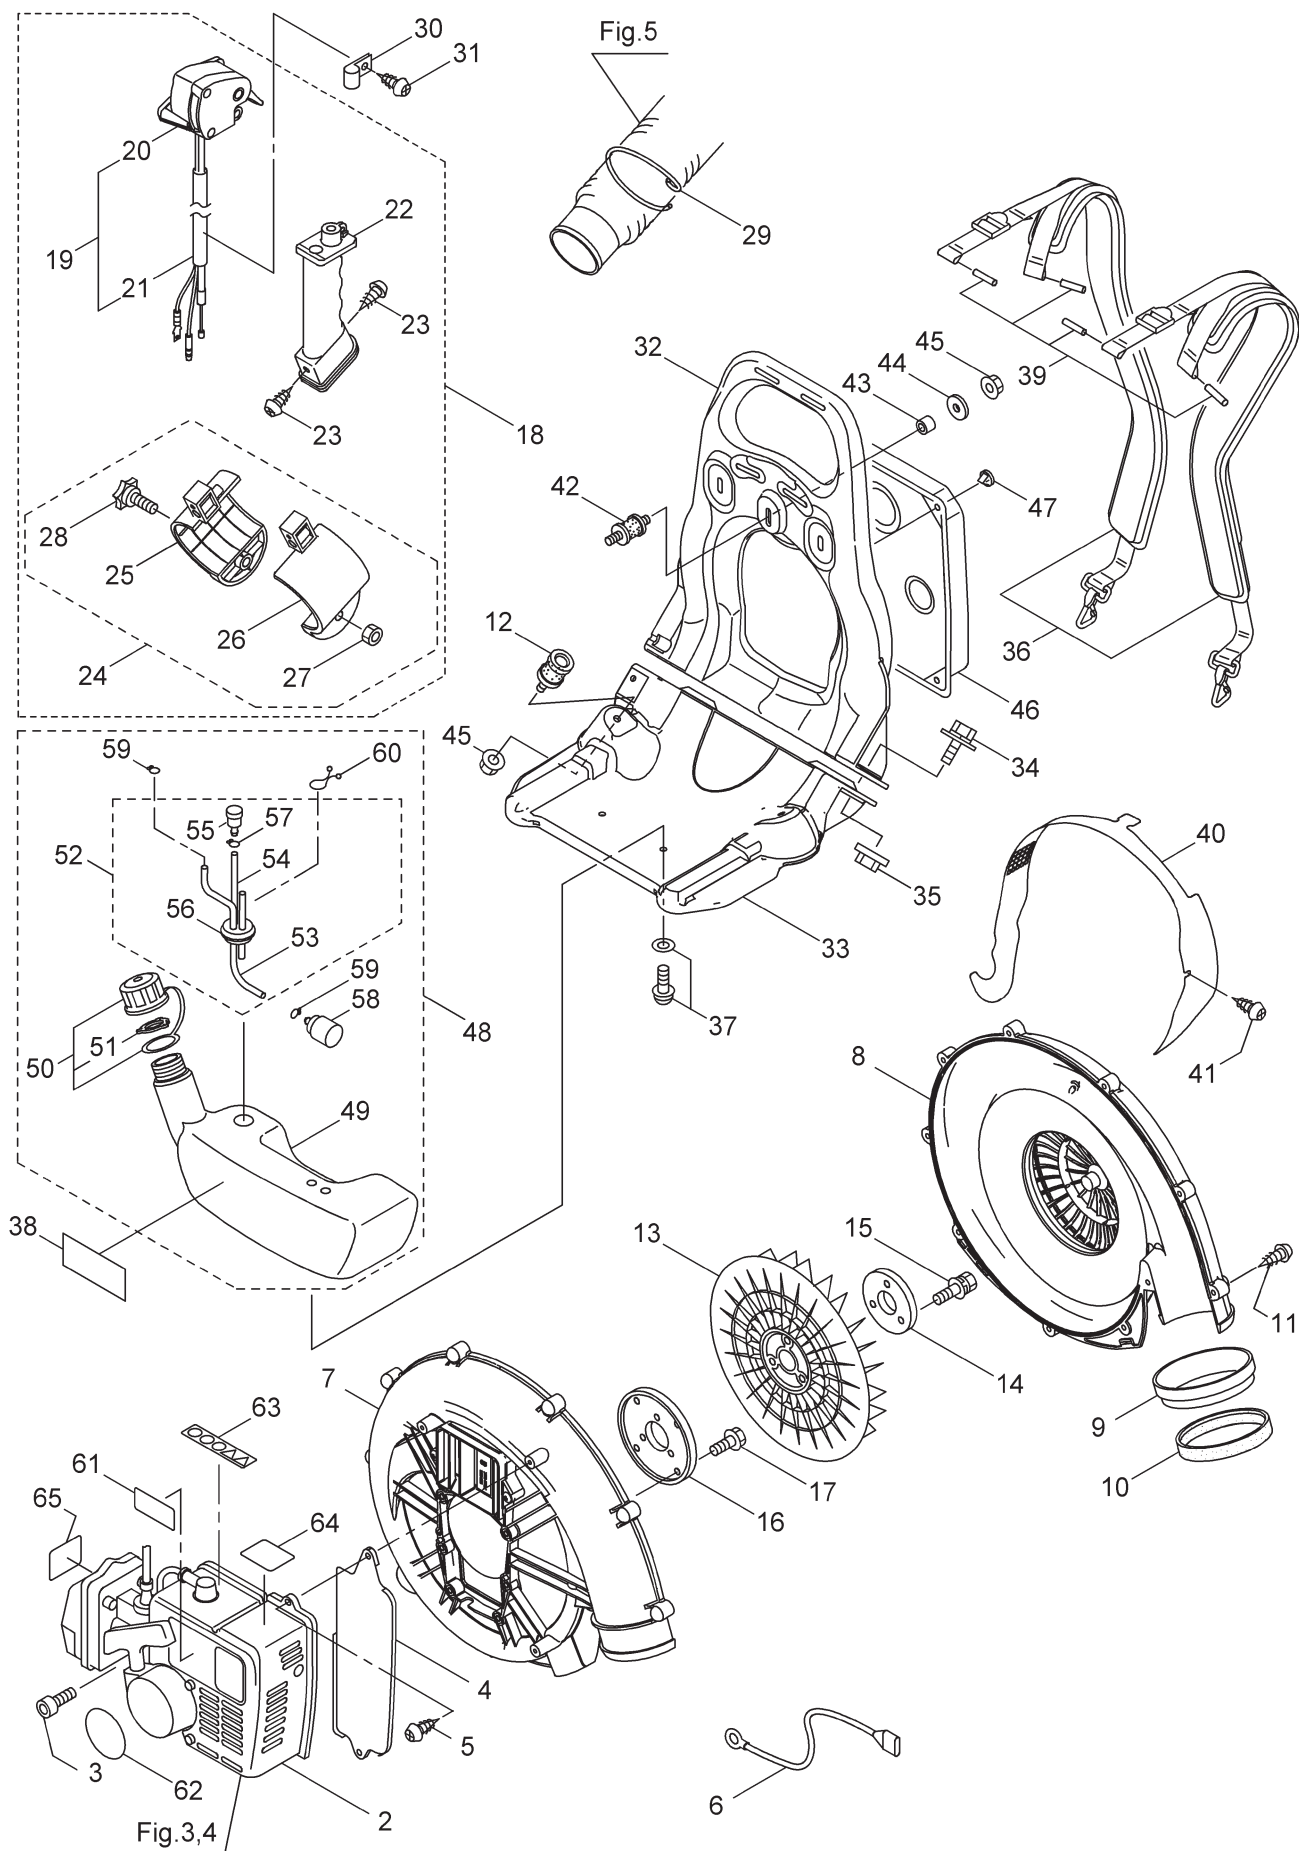

Ref.No.	Parts No.	Parts Name	Q'ty		Remarks
			A	B	
2-1	395825	BL55SP		1	CE
2-2	125623	Engine		1	TK045D-EG20
2-3	128142	Bolt Socket		4	M6x30
2-4	125624	Gasket		1	
2-5	127295	Tapping Screw		3	M5x16(P-type)
2-6	108634	Earth Code		1	AVS0.5Bx120
2-7	125625	Fan Case (Engine Side)		1	
2-8	125410	Fan Case (Frame Side)		1	
2-9	119160	Collar		1	
2-10	119161	Rubber Band		1	
2-11	129618	Tapping Screw		10	M5x25
2-12	120615	Buffer		2	
2-13	118724	Fan		1	
2-14	118248	Plate		1	
2-15	189369	Bolt		3	M6x30
2-16	126344	Adapter		1	
2-17	125629	Bolt		4	M5x15
2-18	126302	Throttle Ass'y		1	Incl.19-28
2-19	125782	Throttle Lever, Ass'y		1	Incl.20,21
2-20	125756	Throttle		1	
2-21	125757	Throttle Wire Ass'y		1	
2-22	118811	Grip		1	
2-23	127297	Screw		2	M5x20
2-24	125184	Band Ass'y		1	Incl.25-28
2-25	123132	Band		1	
2-26	123134	Band		1	
2-27	127298	Nut		1	M6
2-28	127299	Knob Bolt		1	M6x30
2-29	128924	Clamp		1	
2-30	126049	Clamp		1	
2-31	127300	Tapping Screw		1	M5x18
2-32	130766	Backpack Frame A		1	
2-33	125429	Backpack Frame B		1	
2-34	127301	Bolt		4	M6x20
2-35	127228	Nut		4	M6
2-36	130036	Shoulder Strap Ass'y		1	
2-37	125561	Screw		2	M5x14
2-38	121132	Label		1	Caution
2-39	125717	Pin		4	
2-40	131374	Sheet		1	
2-41	127786	Tapping Screw		1	M5x12
2-42	101877	Buffer		1	30-M6x14
2-43	120616	Collar		1	6.2x7.8x7
2-44	120617	Packing		1	
2-45	127228	Nut		3	M6

2. BL55SP FRAME & BLOWER

523400-02