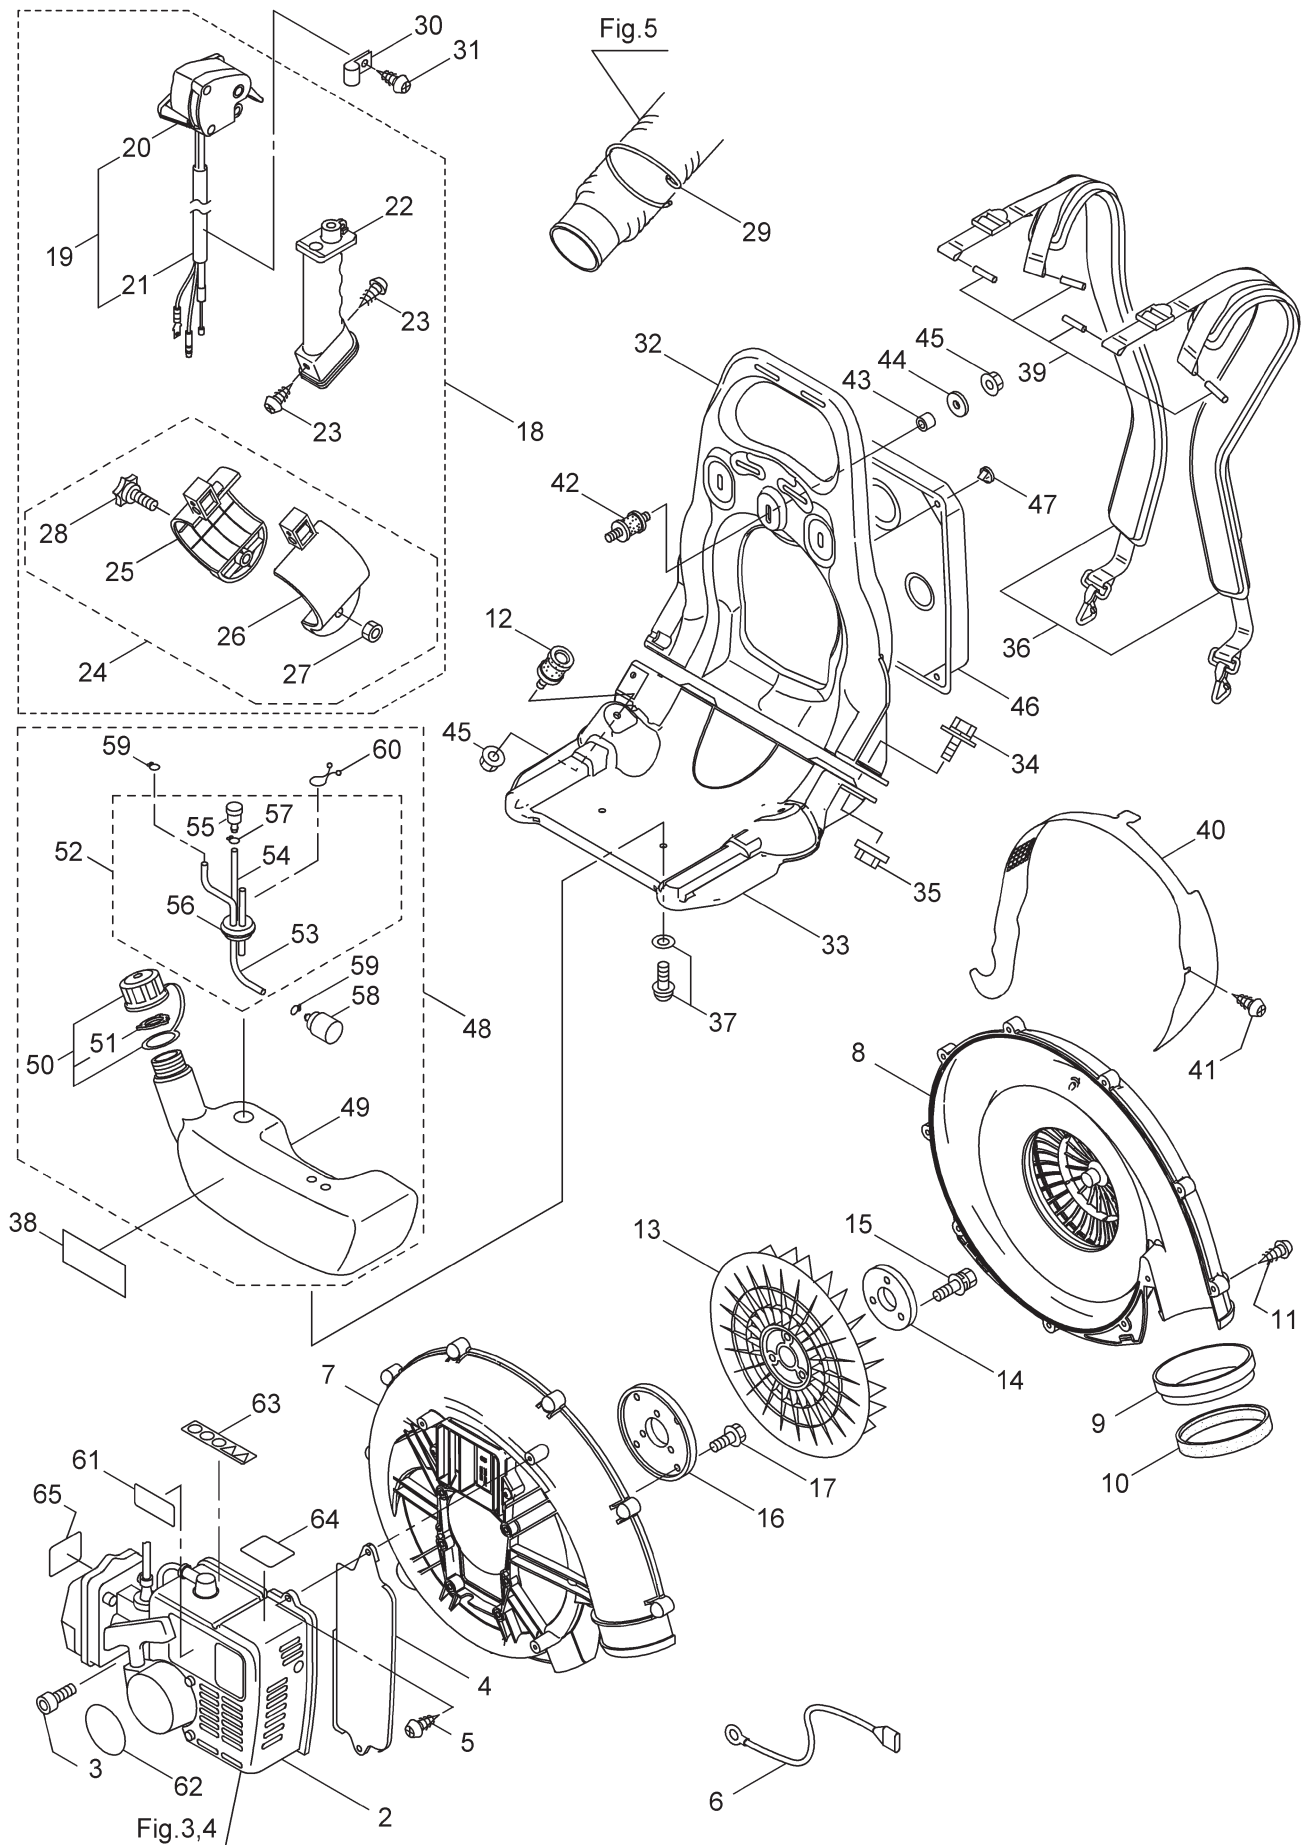

Ref.No.	Parts No.	Parts Name	Q'ty		Remarks
			A	B	
1-46	120617	Packing	1		
1-47	127228	Nut	3		M6
1-48	130221	Cushion Pad	1		
1-49	100749	Fastener	4		#7
1-50	131498	Fuel Tank Ass'y	1		Incl.51-62
1-51	131493	Fuel Tank	1		
1-52	289046	Tank Cap Ass'y	1		Incl.53
1-53	287058	Packing	1		
1-54	131292	Fuel Tube Ass'y	1		Incl.55-59
1-55	131291	Pipe	1		
1-56	131290	Over Flow Pipe	1		
1-57	261590	Breather	1		
1-58	268065	Fuel Tank Grommet	1		
1-59	261117	Clip	1		
1-60	267328	Fuel Filter Ass'y	1		
1-61	261117	Clip	2		
1-62	131328	Clamp	1		
1-63	125561	Screw	2		M5x14
1-64	131321	Label	1		BL55
1-65	130600	Label	1		
1-66	266959	Label	1		Caution
1-67	285188	Label	1		

2. BL55SP FRAME & BLOWER