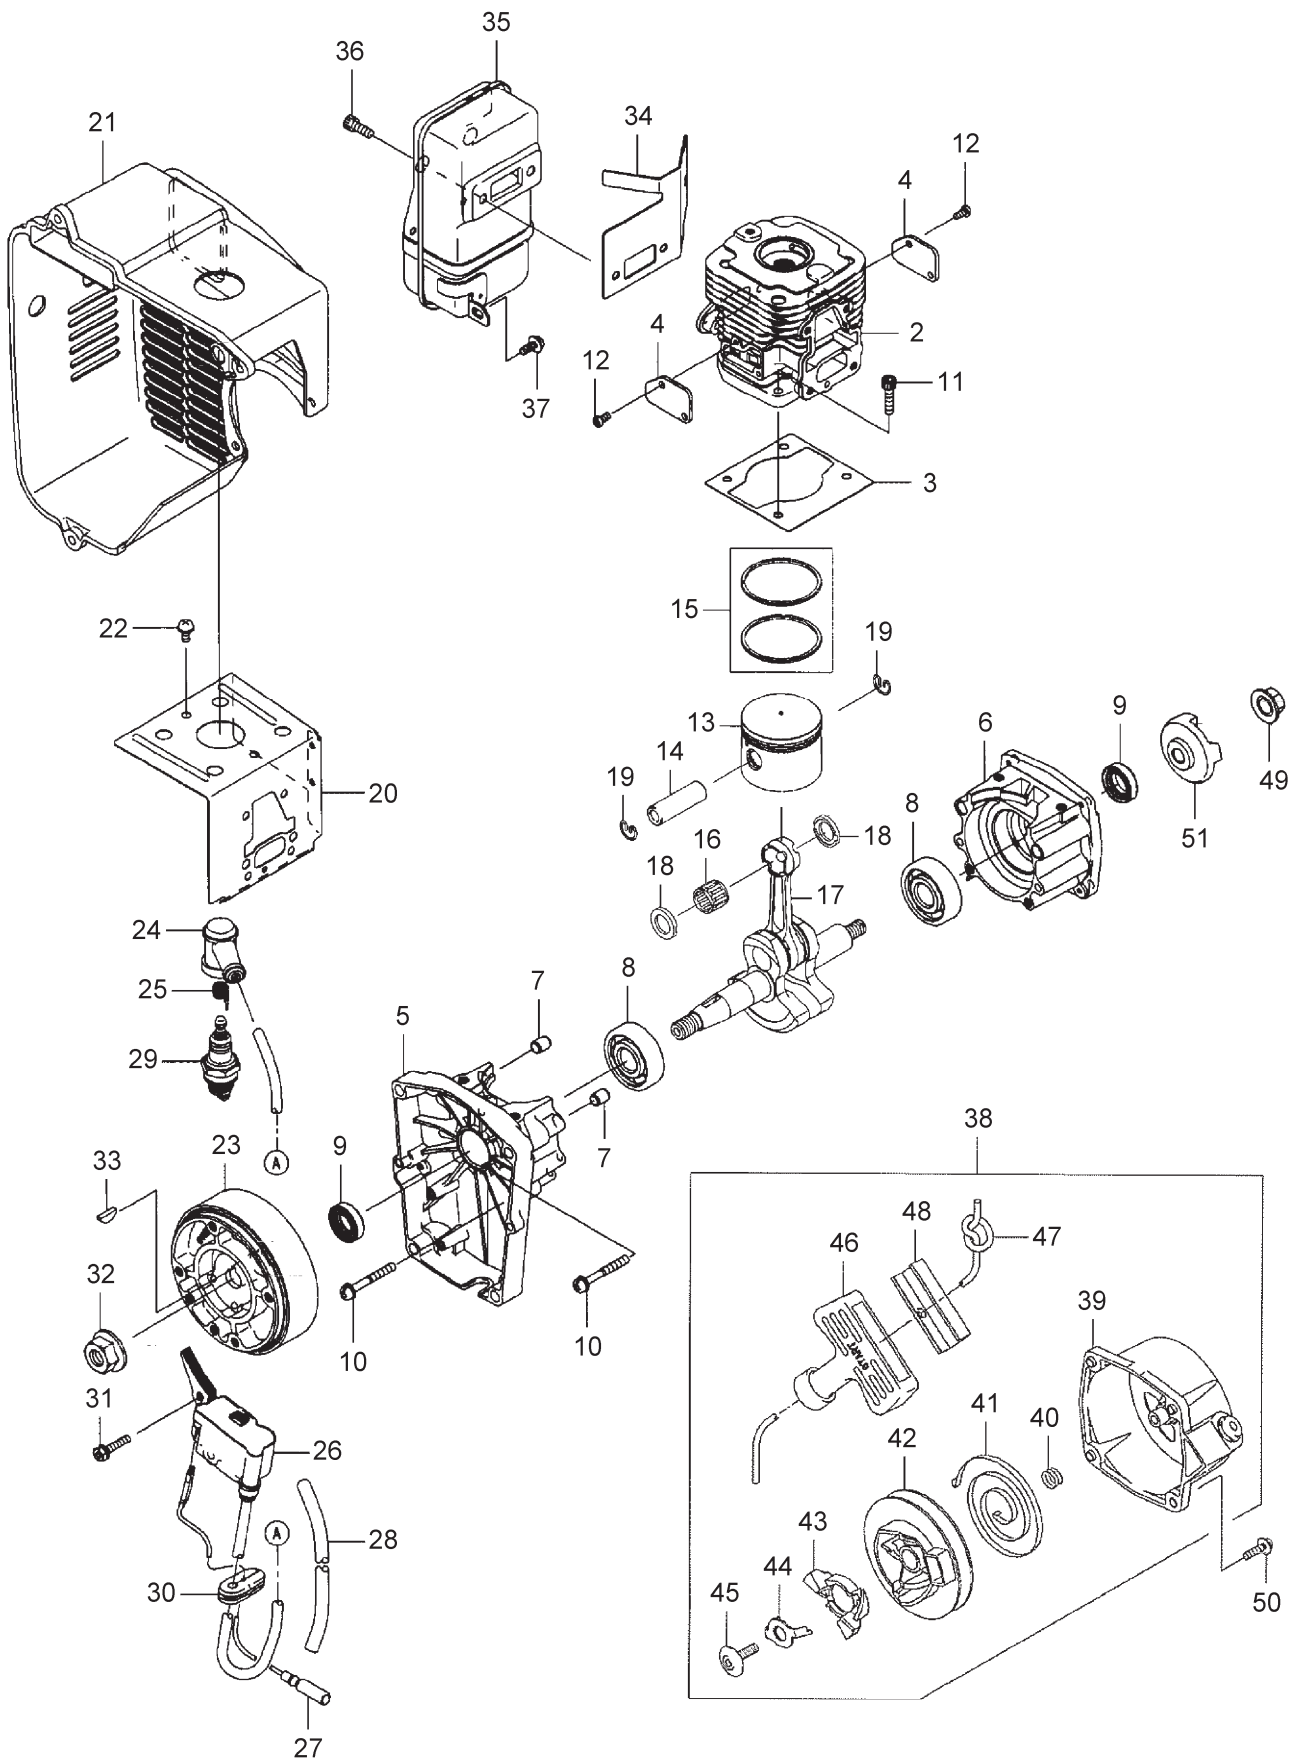

Ref.No.	Parts No.	Parts Name	Q'ty		Remarks
			A	B	
2-46	130221	Cushion Pad		1	
2-47	100749	Fastener		4	#7
2-48	131498	Fuel Tank Ass'y		1	Incl.49-60
2-49	131493	Fuel Tank		1	
2-50	289046	Tank Cap Ass'y		1	Incl.51
2-51	287058	Packing		1	
2-52	131292	Fuel Tube Ass'y		1	Incl.53-57
2-53	131291	Pipe		1	
2-54	131290	Over Flow Pipe		1	
2-55	261590	Breather		1	
2-56	268065	Fuel Tank Grommet		1	
2-57	261117	Clip		1	
2-58	267328	Fuel Filter Ass'y		1	
2-59	261117	Clip		2	
2-60	131328	Clamp		1	
2-61	131321	Label		1	BL55
2-62	130600	Label		1	
2-63	266959	Label		1	Caution
2-64	285188	Label		1	
2-65	125749	Label		1	

3. BL55/BL55SP ENGINE CYLINDER, CRANKCASE