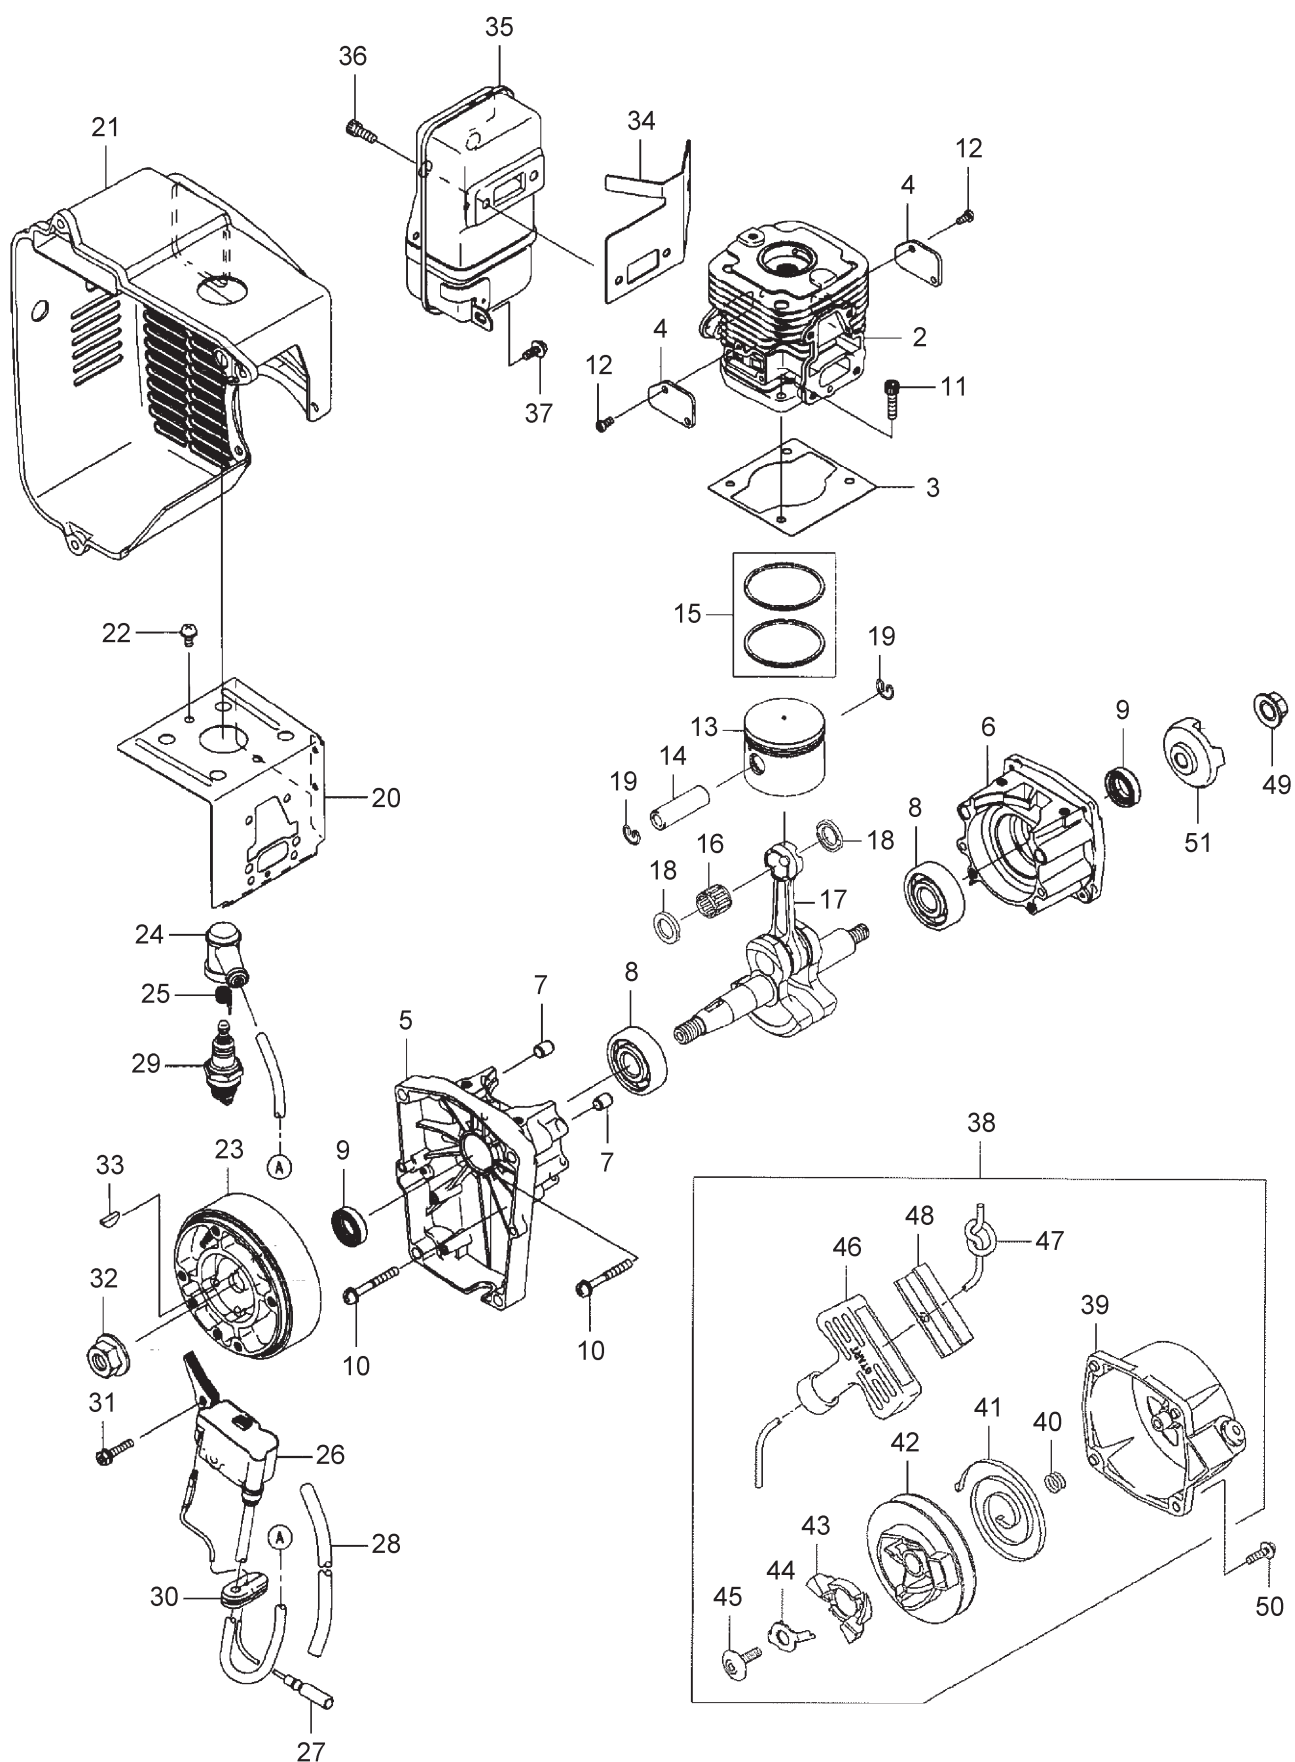

Ref.No.	Parts No.	Parts Name	Q'ty		Remarks
			A	B	
3-1	125623	Engine	1	1	TK045D-EG20
3-2	649683	Cylinder	1	1	11005-2156
3-3	649684	Gasket	1	1	11061-2148
3-4	649685	Plate	2	2	13271-2250
3-5	649686	Crankcase	1	1	14080-2057
3-6	649687	Crankcase	1	1	14080-2058
3-7	573908	Pin	2	2	92043-1302
3-8	649688	Ball Bearing	2	2	92045-2269
3-9	649689	Oil Seal	2	2	92049-2259
3-10	944778	Screw	4	4	M5x40 234B0540
3-11	649320	Bolt	4	4	M5x20 120W0520
3-12	943572	Screw	4	4	M4x8 214B0408
3-13	412443	Piston	1	1	13001-2172
3-14	649691	Piston Pin	1	1	13002-2094
3-15	649692	Piston Ring Set	1	1	13008-6067
3-16	649325	Bearing	1	1	13033-2063
3-17	649694	Crankshaft Ass'y	1	1	49119-2224
3-18	412444	Spacer	2	2	92026-2353
3-19	943307	Snap Ring	2	2	92033-2058
3-20	649695	Shroud	1	1	49089-2612
3-21	649696	Shroud	1	1	49089-2618
3-22	996258	Screw	1	1	M5x10 241B0510
3-23	649697	Flywheel	1	1	21050-2310
3-24	591532	Spark Plug Cap	1	1	21130-2056
3-25	591533	Terminal	1	1	21169-2051
3-26	649698	Ignition Coil Ass'y	1	1	21171-2262
3-27	649332	Lead Wire	1	1	26011-2379
3-28	998411	Tube	1	1	6x7.4x300L 92059-2233
3-29	649333	Spark Plug	1	1	BPMR7A 92070-2113
3-30	649334	Grommet	1	1	92071-2164
3-31	649335	Bolt	2	2	4x20 92153-2079
3-32	649336	Nut	1	1	M10 92210-1325
3-33	071695	Woodruff Key	1	1	510A3200
3-34	649706	Gasket	1	1	11061-2162
3-35	649709	Muffler Ass'y	1	1	49069-2417
3-36	649710	Bolt	2	2	M6x16
3-37	943466	Nut	1	1	M5x14
3-38	400921	Recoil Starter	1	1	Incl.39-48 49088-2557
3-39	649372	Case	1	1	32099-2400
3-40	649378	Spring	1	1	92145-2142
3-41	400922	Spring	1	1	92145-2159
3-42	649376	Reel	1	1	59101-2117
3-43	649370	Pawl	1	1	13165-2101
3-44	649371	Retainer	1	1	14020-2113
3-45	649380	Screw	1	1	92172-2083

3. BL55/BL55SP ENGINE CYLINDER, CRANKCASE