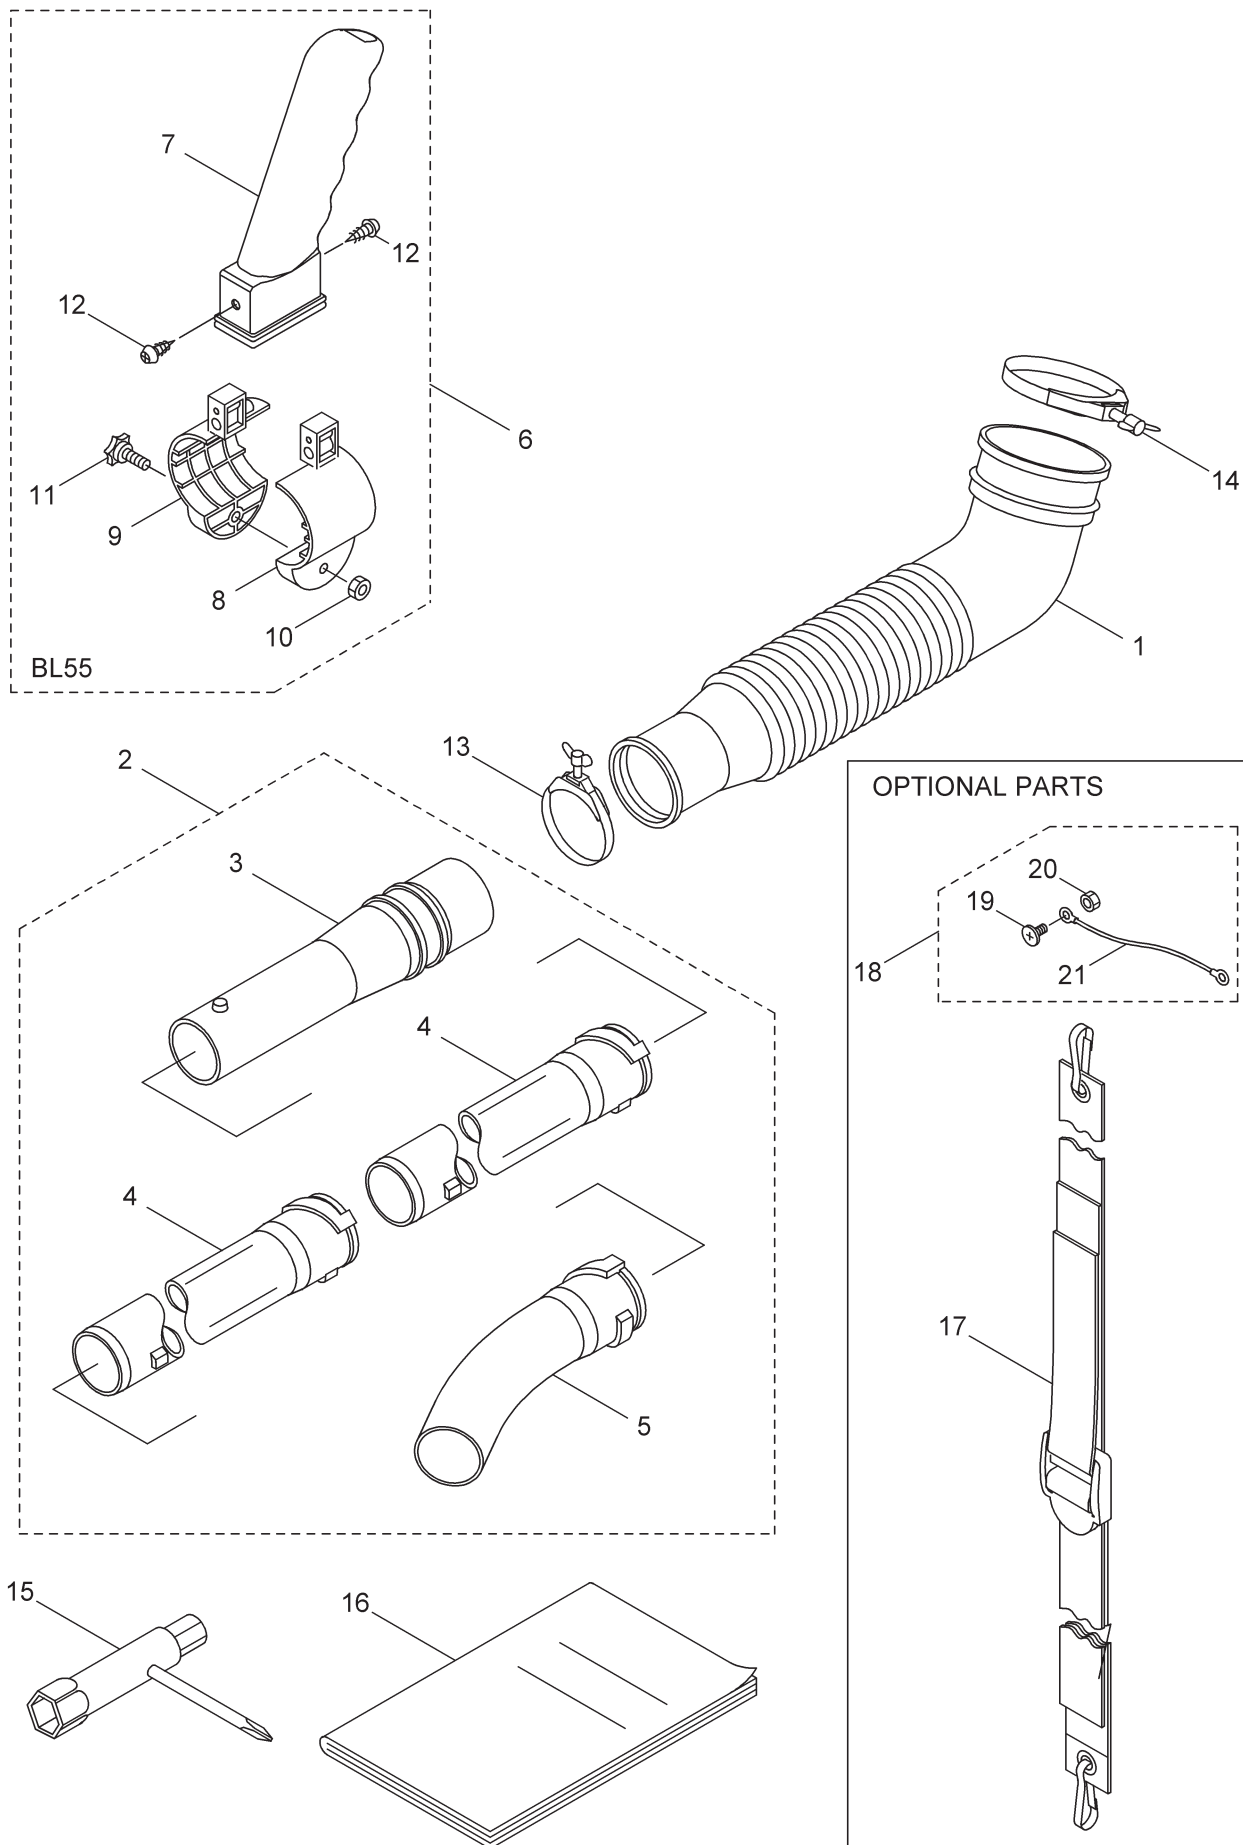

5. BL55/BL55SP ACCESSORIES, OPTIONAL PARTS

Ref.No.	Parts No.	Parts Name	Q'ty		Remarks
			A	B	
5-1	119186	Flexble Pipe	1	1	Black
5-2	121238	Pipe Ass'y	1	1	Incl.3-5
5-3	121242	Swivel Pipe	1	1	
5-4	121243	Straight Pipe	2	2	370L
5-5	121244	Bent Pipe	1	1	
5-6	122628	Grip Ass'y	1		Incl.7-12
5-7	122629	Grip	1		
5-8	123132	Band	1		Black
5-9	123134	Band	1		Black
5-10	127298	Nut	1		M6
5-11	122610	Knob Bolt	1		M6x30L
5-12	127040	Tapping Screw	2		M5x19
5-13	130209	Wire Clamp	1	1	#78
5-14	130208	Wire Clamp	1	1	#105
5-15	127099	Box Spanner	1	1	13x19x(+)
5-16	131322	Instruction Manual	1	1	BL55
5-17	125439	Hip Belt Ass'y	1	1	
5-18	130785	Earth Code	1	1	Incl.19-21
5-19	119417	Bolt	1	1	M6
5-20	081241	Nut	1	1	M6
5-21	127531	Earth Code	1	1	AVS0.5Bx230xM6