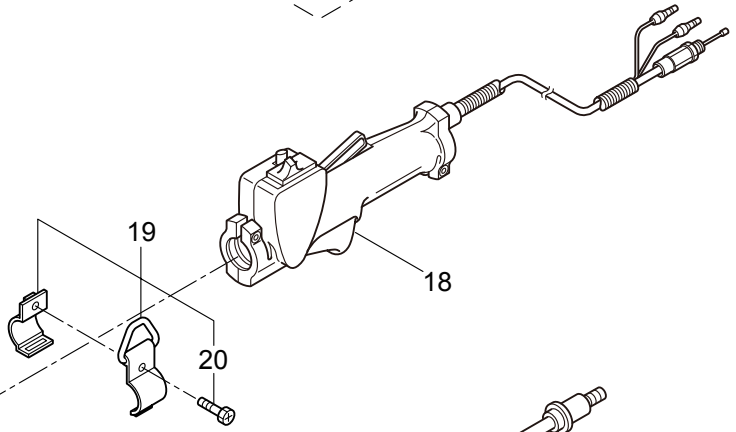

## CONTENTS

1. MAIN BODY .....	1 ~ 2
2. PRUNER HEAD, ACCESSORIES .....	3 ~ 6
3. ENGINE .....	7 ~ 10
4. CARBURETOR, FUEL TANK .....	11 ~ 14

2011. 02.

P/N 523167

1. P23  
MAIN BODY

Ref. No.	Part No.	Part Name	Q'ty	Remarks
1-1	363797	P23	1	
1-2	261250	Cap Screw	4	M5x20
1-3	215512	Clutch Case Ass'y	1	Incl.4-10
1-4	214592	Bearing Case	1	
1-5	214161	Bearing	2	#6000ZZ
1-6	054676	Snap Ring	1	#26
1-7	214162	Buffer	1	
1-8	214163	Washer	1	
1-9	092033	Screw	4	M5x15
1-10	214593	Driveshaft Tube Adapter	1	
1-11	261246	Cap Screw	1	M5x25
1-12	221755	Driveshaft Tube	1	Incl.13-15
1-13	221501	Label	1	Warning
1-14	221529	Decal	1	Caution
1-15	219937	Label	1	
1-16	219268	Driveshaft Ass'y	1	
1-17	054677	Clutch Drum	1	
1-18	229001	Throttle Trigger	1	
1-19	054691	Hanging Bracket Ass'y	1	Incl.20
1-20	089738	Bolt	1	M5x15
1-21	232465	Label	1	P23
1-22	231955	Loop Handle Ass'y	1	Incl.23-25
1-23	225699	Loop Handle	1	
1-24	081027	Nut	4	M5
1-25	215608	Cap Screw	4	M5x30x16
1-26	220533	Hanging Strap Ass'y	1	Incl.27
1-27	231657	Hook	1	