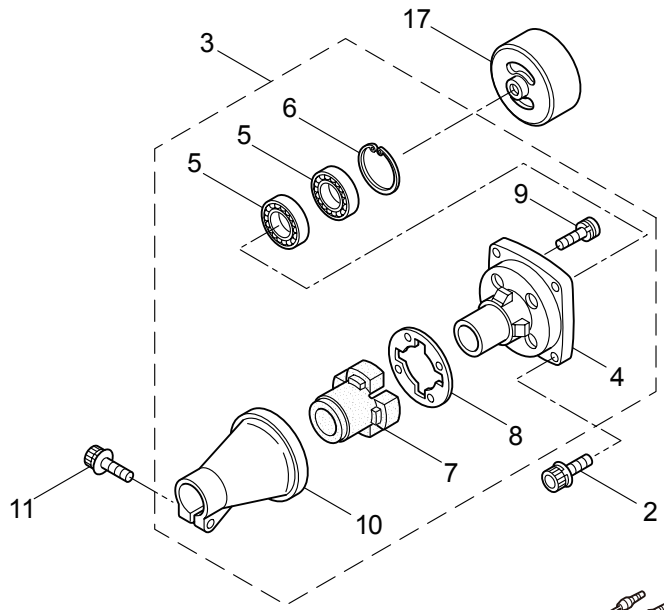

## CONTENTS

1. MAIN BODY .....	1 ~ 2
2. PRUNER HEAD, ACCESSORIES .....	3 ~ 6
3. ENGINE .....	7 ~ 10
4. CARBURETOR, FUEL TANK .....	11 ~ 14

2011. 02.

P/N 523167

1. P23  
MAIN BODY

Ref. No.	Part No.	Part Name	Q'ty	Remarks
1-1	363797	P23	1	
1-2	261250	Cap Screw	4	M5x20
1-3	215512	Clutch Case Ass'y	1	Incl.4-10
1-4	214592	Bearing Case	1	
1-5	214161	Bearing	2	#6000ZZ
1-6	054676	Snap Ring	1	#26
1-7	214162	Buffer	1	
1-8	214163	Washer	1	
1-9	092033	Screw	4	M5x15
1-10	214593	Driveshaft Tube Adapter	1	
1-11	261246	Cap Screw	1	M5x25
1-12	221755	Driveshaft Tube	1	Incl.13-15
1-13	221501	Label	1	Warning
1-14	221529	Decal	1	Caution
1-15	219937	Label	1	
1-16	219268	Driveshaft Ass'y	1	
1-17	054677	Clutch Drum	1	
1-18	229001	Throttle Trigger	1	
1-19	054691	Hanging Bracket Ass'y	1	Incl.20
1-20	089738	Bolt	1	M5x15
1-21	232465	Label	1	P23
1-22	231955	Loop Handle Ass'y	1	Incl.23-25
1-23	225699	Loop Handle	1	
1-24	081027	Nut	4	M5
1-25	215608	Cap Screw	4	M5x30x16
1-26	220533	Hanging Strap Ass'y	1	Incl.27
1-27	231657	Hook	1	