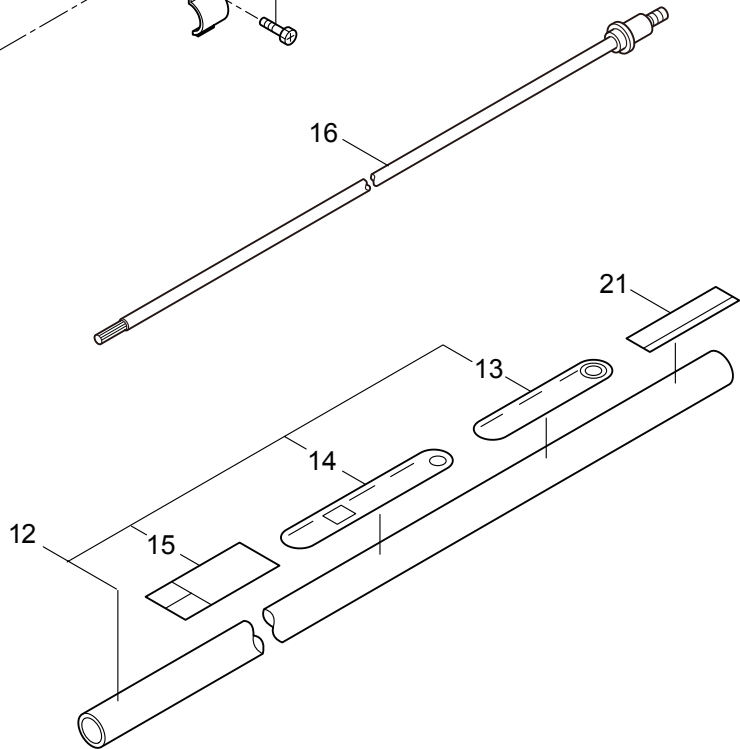

## CONTENTS

1. MAIN BODY .....	1 ~ 2
2. PRUNER HEAD, ACCESSORIES .....	3 ~ 6
3. ENGINE .....	7 ~ 10
4. CARBURETOR, FUEL TANK .....	11 ~ 14

2011. 02.

P/N 523167

1. P23  
MAIN BODY

Ref. No.	Part No.	Part Name	Q'ty	Remarks
1-1	363797	P23	1	
1-2	261250	Cap Screw	4	M5x20
1-3	215512	Clutch Case Ass'y	1	Incl.4-10
1-4	214592	Bearing Case	1	
1-5	214161	Bearing	2	#6000ZZ
1-6	054676	Snap Ring	1	#26
1-7	214162	Buffer	1	
1-8	214163	Washer	1	
1-9	092033	Screw	4	M5x15
1-10	214593	Driveshaft Tube Adapter	1	
1-11	261246	Cap Screw	1	M5x25
1-12	221755	Driveshaft Tube	1	Incl.13-15
1-13	221501	Label	1	Warning
1-14	221529	Decal	1	Caution
1-15	219937	Label	1	
1-16	219268	Driveshaft Ass'y	1	
1-17	054677	Clutch Drum	1	
1-18	229001	Throttle Trigger	1	
1-19	054691	Hanging Bracket Ass'y	1	Incl.20
1-20	089738	Bolt	1	M5x15
1-21	232465	Label	1	P23
1-22	231955	Loop Handle Ass'y	1	Incl.23-25
1-23	225699	Loop Handle	1	
1-24	081027	Nut	4	M5
1-25	215608	Cap Screw	4	M5x30x16
1-26	220533	Hanging Strap Ass'y	1	Incl.27
1-27	231657	Hook	1	