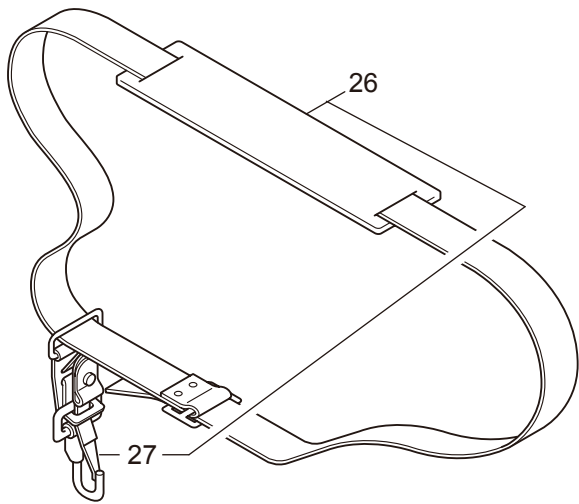

## CONTENTS

1. MAIN BODY .....	1 ~ 2
2. PRUNER HEAD, ACCESSORIES .....	3 ~ 6
3. ENGINE .....	7 ~ 10
4. CARBURETOR, FUEL TANK .....	11 ~ 14

2011. 02.

P/N 523167

1. P23  
MAIN BODY

Ref. No.	Part No.	Part Name	Q'ty	Remarks
1-1	363797	P23	1	
1-2	261250	Cap Screw	4	M5x20
1-3	215512	Clutch Case Ass'y	1	Incl.4-10
1-4	214592	Bearing Case	1	
1-5	214161	Bearing	2	#6000ZZ
1-6	054676	Snap Ring	1	#26
1-7	214162	Buffer	1	
1-8	214163	Washer	1	
1-9	092033	Screw	4	M5x15
1-10	214593	Driveshaft Tube Adapter	1	
1-11	261246	Cap Screw	1	M5x25
1-12	221755	Driveshaft Tube	1	Incl.13-15
1-13	221501	Label	1	Warning
1-14	221529	Decal	1	Caution
1-15	219937	Label	1	
1-16	219268	Driveshaft Ass'y	1	
1-17	054677	Clutch Drum	1	
1-18	229001	Throttle Trigger	1	
1-19	054691	Hanging Bracket Ass'y	1	Incl.20
1-20	089738	Bolt	1	M5x15
1-21	232465	Label	1	P23
1-22	231955	Loop Handle Ass'y	1	Incl.23-25
1-23	225699	Loop Handle	1	
1-24	081027	Nut	4	M5
1-25	215608	Cap Screw	4	M5x30x16
1-26	220533	Hanging Strap Ass'y	1	Incl.27
1-27	231657	Hook	1	