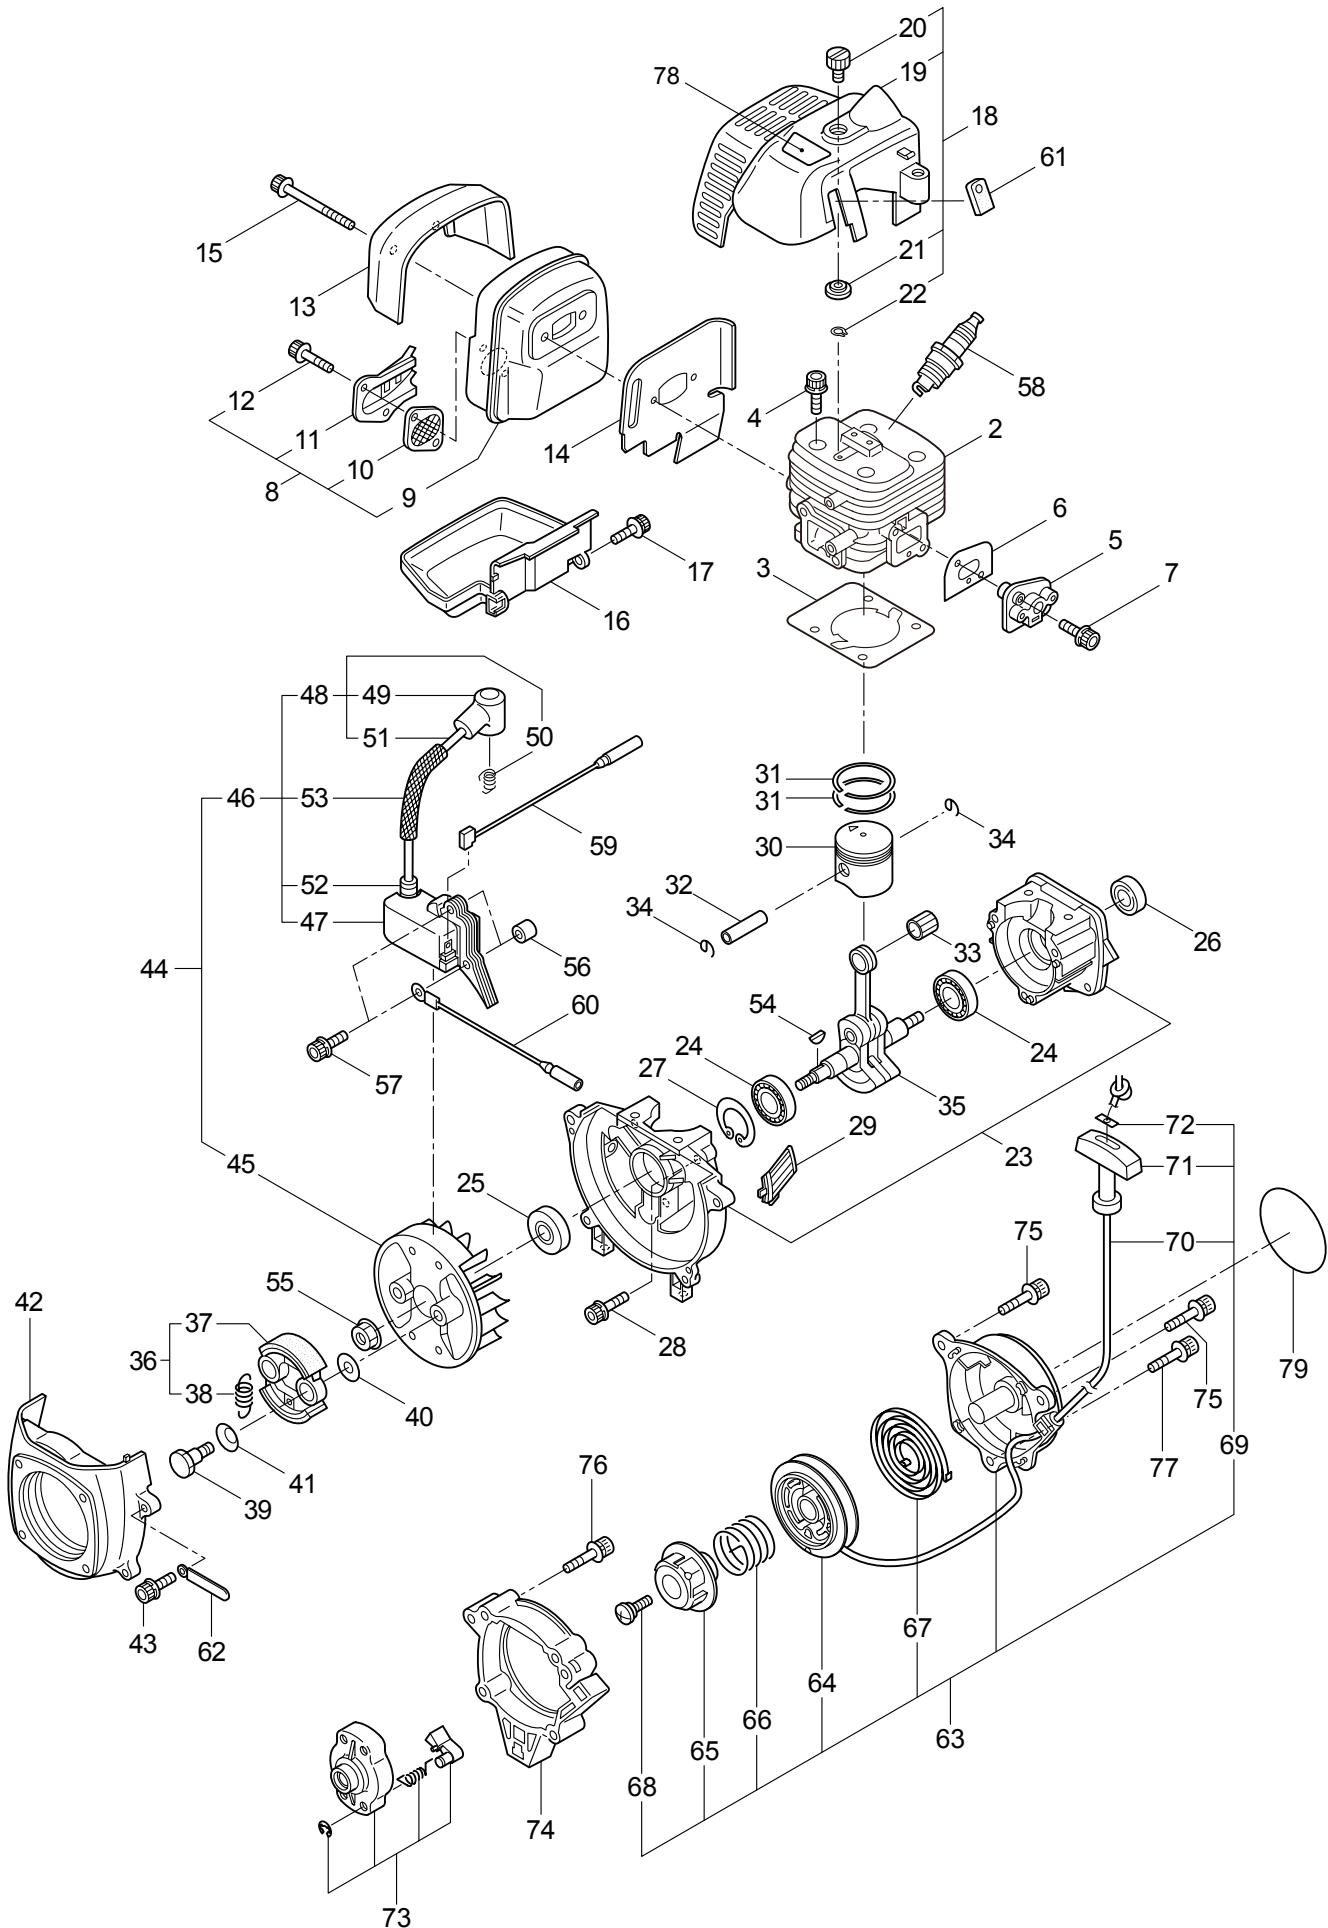

3. P23
ENGINE

Ref. No.	Part No.	Part Name	Q'ty	Remarks
3-1	858889	Engine	1	CE230/34
3-2	286309	Cylinder	1	
3-3	286074	Gasket	1	
3-4	261250	Cap Screw	4	M5x20
3-5	269144	Insulator	1	New gasket required
3-6	267049	Gasket	1	
3-7	265924	Cap Screw	2	M5x25
3-8	282208	Muffler Ass'y	1	Incl.9-12
3-9	282209	Muffler Comp.	1	
3-10	267056	Spark Arrester	1	
3-11	268171	Muffler Tail	1	
3-12	265107	Cap Screw	2	M4x10
3-13	268461	Holder	1	
3-14	281440	Gasket	1	
3-15	266402	Cap Screw	2	M5x55
3-16	281446	Under Cover	1	
3-17	267191	Cap Screw	1	M5x16
3-18	281716	Top Cover Ass'y	1	Incl.19-22
3-19	281444	Top Cover	1	
3-20	261018	Knob	1	
3-21	261020	Spacer	1	
3-22	261734	Snap Ring	1	#5
3-23	268026	Crankcase	1	
3-24	280488	Bearing	2	PPL 6001
3-25	261492	Oil Seal	1	ISCD12287
3-26	261386	Oil Seal	1	ISCD12227
3-27	055185	Snap Ring	1	#28
3-28	261612	Cap Screw	3	M5x30
3-29	281442	Screen	1	
3-30	268032	Piston	1	
3-31	282177	Piston Ring	2	
3-32	261036	Piston Pin	1	
3-33	263957	Bearing, Needle	1	KTV81112EG01 B2
3-34	261576	Clip,Piston	2	
3-35	268187	Crankshaft/Conn.Rod Ass'y	1	
3-36	267327	Clutch Ass'y	1	Incl.37,38
3-37	267342	Clutch Shoe	2	(2)required
3-38	267345	Spring,Clutch	1	
3-39	264505	Bolt	2	
3-40	261189	Washer	2	6x16.5x1.2
3-41	261777	Wave Washer	2	
3-42	281443	Fan Cover	1	
3-43	261250	Cap Screw	4	M5x20
3-44	286269	Magneto Ass'y	1	Incl.45-53
3-45	286271	Rotor/Fan	1