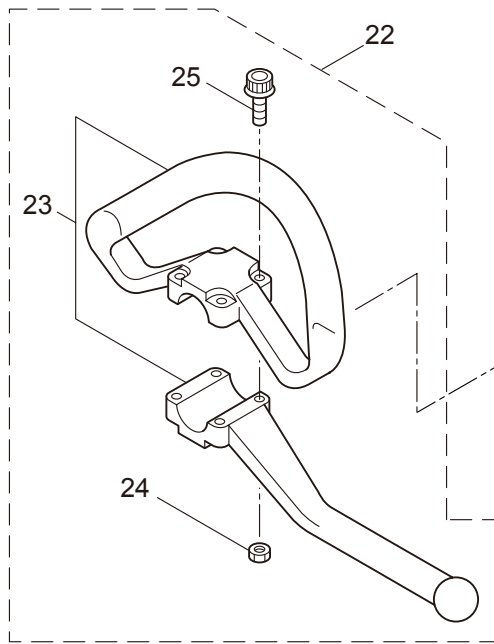

## CONTENTS

1. MAIN BODY .....	1 ~ 2
2. PRUNER HEAD, ACCESSORIES .....	3 ~ 6
3. ENGINE .....	7 ~ 10
4. CARBURETOR, FUEL TANK .....	11 ~ 14

2011. 02.

P/N 523167

1. P23  
MAIN BODY

Ref. No.	Part No.	Part Name	Q'ty	Remarks
1-1	363797	P23	1	
1-2	261250	Cap Screw	4	M5x20
1-3	215512	Clutch Case Ass'y	1	Incl.4-10
1-4	214592	Bearing Case	1	
1-5	214161	Bearing	2	#6000ZZ
1-6	054676	Snap Ring	1	#26
1-7	214162	Buffer	1	
1-8	214163	Washer	1	
1-9	092033	Screw	4	M5x15
1-10	214593	Driveshaft Tube Adapter	1	
1-11	261246	Cap Screw	1	M5x25
1-12	221755	Driveshaft Tube	1	Incl.13-15
1-13	221501	Label	1	Warning
1-14	221529	Decal	1	Caution
1-15	219937	Label	1	
1-16	219268	Driveshaft Ass'y	1	
1-17	054677	Clutch Drum	1	
1-18	229001	Throttle Trigger	1	
1-19	054691	Hanging Bracket Ass'y	1	Incl.20
1-20	089738	Bolt	1	M5x15
1-21	232465	Label	1	P23
1-22	231955	Loop Handle Ass'y	1	Incl.23-25
1-23	225699	Loop Handle	1	
1-24	081027	Nut	4	M5
1-25	215608	Cap Screw	4	M5x30x16
1-26	220533	Hanging Strap Ass'y	1	Incl.27
1-27	231657	Hook	1	