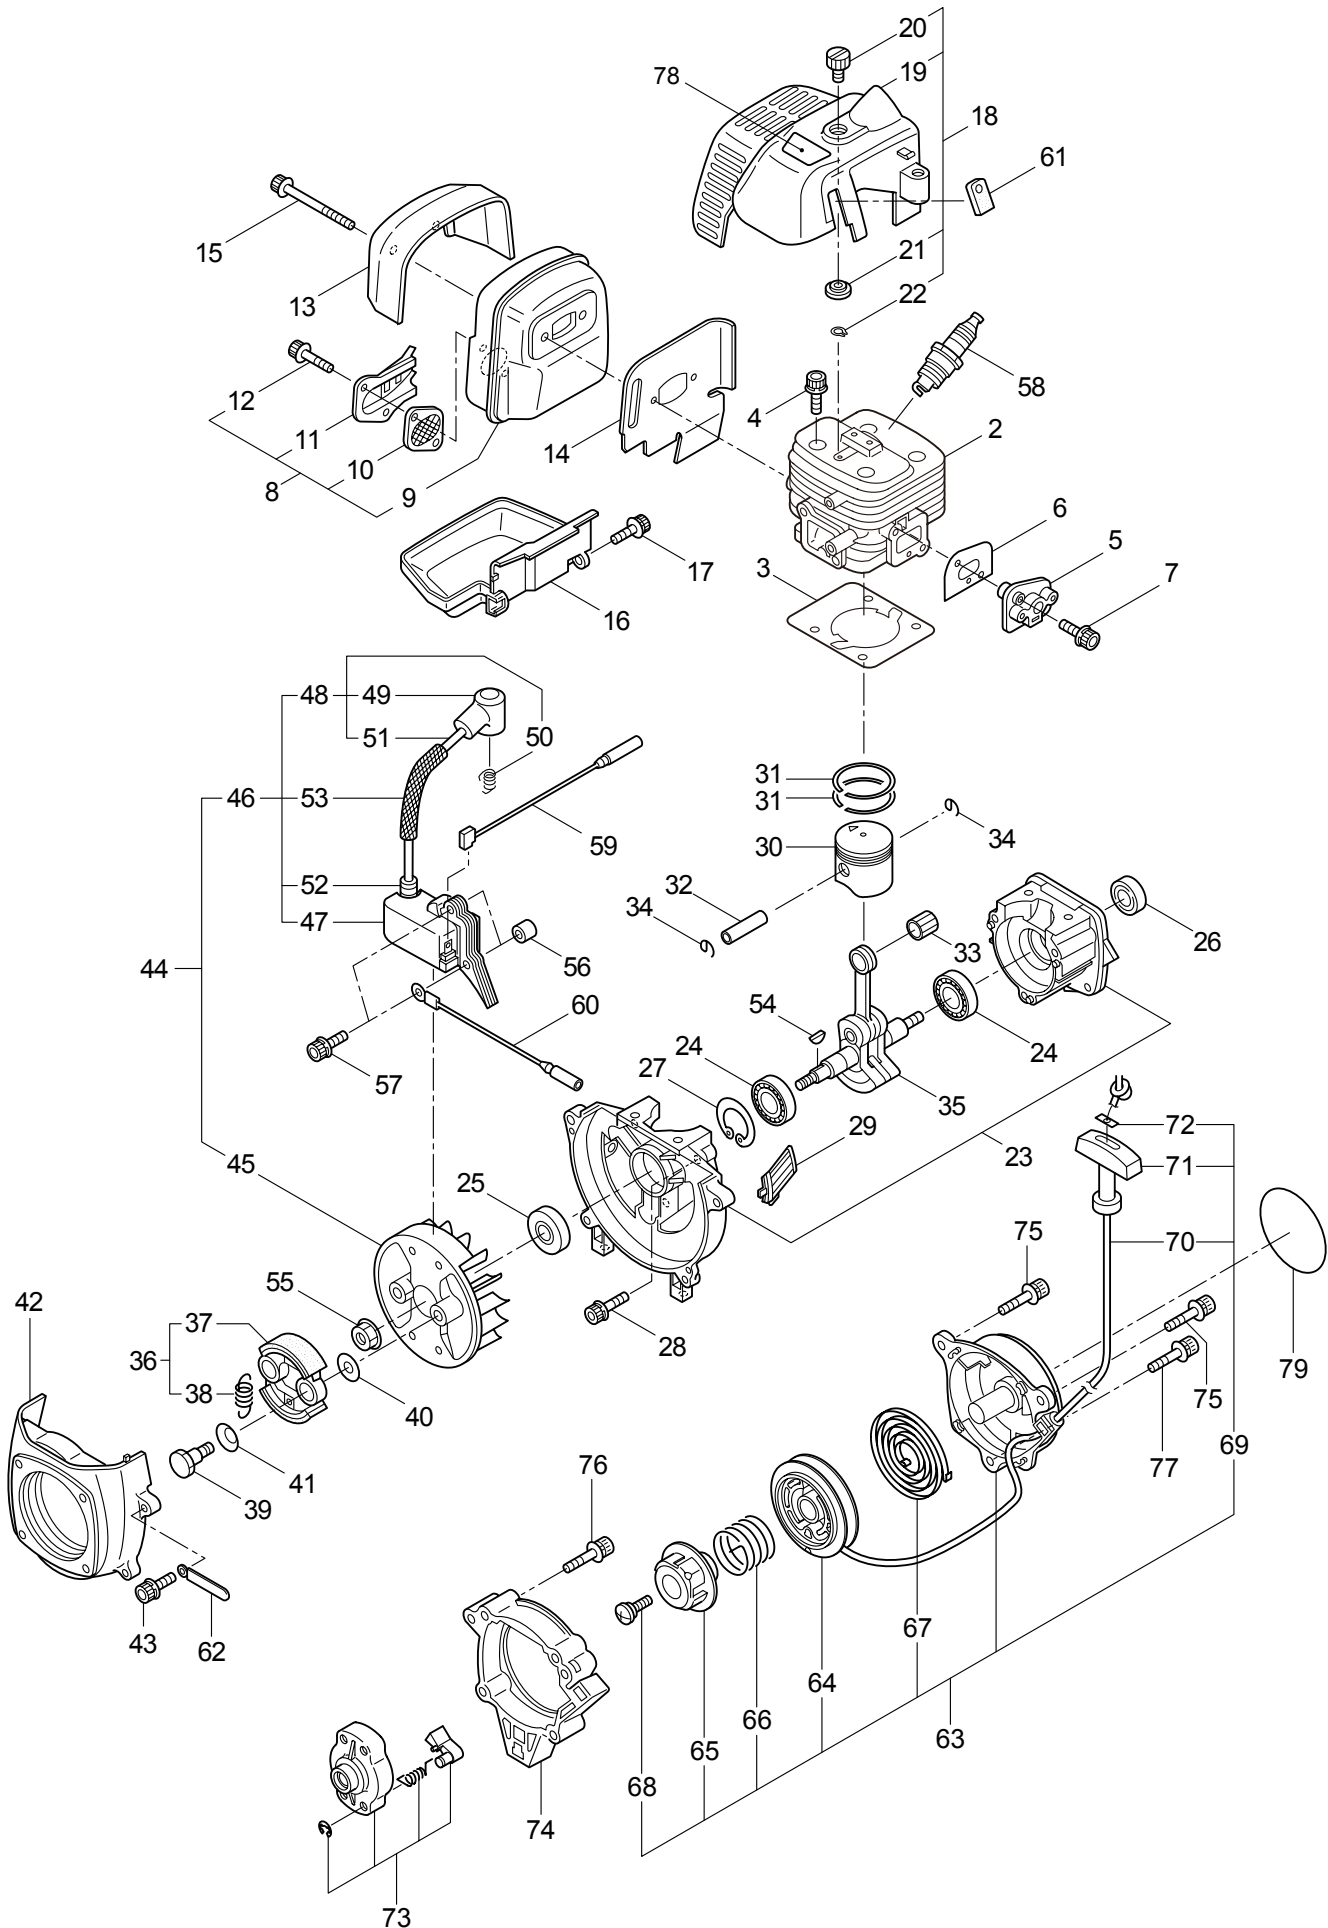

3. P23
ENGINE

Ref. No.	Part No.	Part Name	Q'ty	Remarks
3-46	281705	Ignition Coil Ass'y	1	Incl.47-53
3-47	281706	Coil	1	
3-48	281707	Spark Plug Wire Ass'y	1	Incl.49-51
3-49	261074	Plug Boot	1	
3-50	261075	Connector	1	
3-51	281709	Spark Plug Wire	1	
3-52	261072	Cap	1	
3-53	280080	Insulator	1	
3-54	261076	Woodruff Key	1	3x10
3-55	261417	Nut,Rotor	1	M8
3-56	280381	Spacer	2	
3-57	261256	Cap Screw	2	M4x25
3-58	285982	Spark Plug	1	NGK BPM8Y
3-59	263804	Wire,Coil Ground	1	
3-60	268044	Lead	1	
3-61	269189	Grommet	1	
3-62	264588	Clamp	1	
3-63	283477	Recoil Ass'y	1	Incl.64-72
3-64	283504	Reel	1	
3-65	283505	Cam Plate	1	
3-66	283506	Spring	1	
3-67	280931	Spiral Spring	1	
3-68	267213	Screw	1	
3-69	283578	Stater Rope Ass'y	1	Incl.70-72
3-70	283579	Stater Rope	1	
3-71	261725	Starter Grip	1	
3-72	283511	Rope Stopper	1	
3-73	283575	Starter Pawl Ass'y	1	
3-74	284698	Adapter Ass'y	1	
3-75	283391	Cap Screw	2	M4x20
3-76	265726	Cap Screw	4	M4x16
3-77	282096	Cap Screw	1	M4x16WSW
3-78	288121	Label	1	
3-79	288133	Label	1