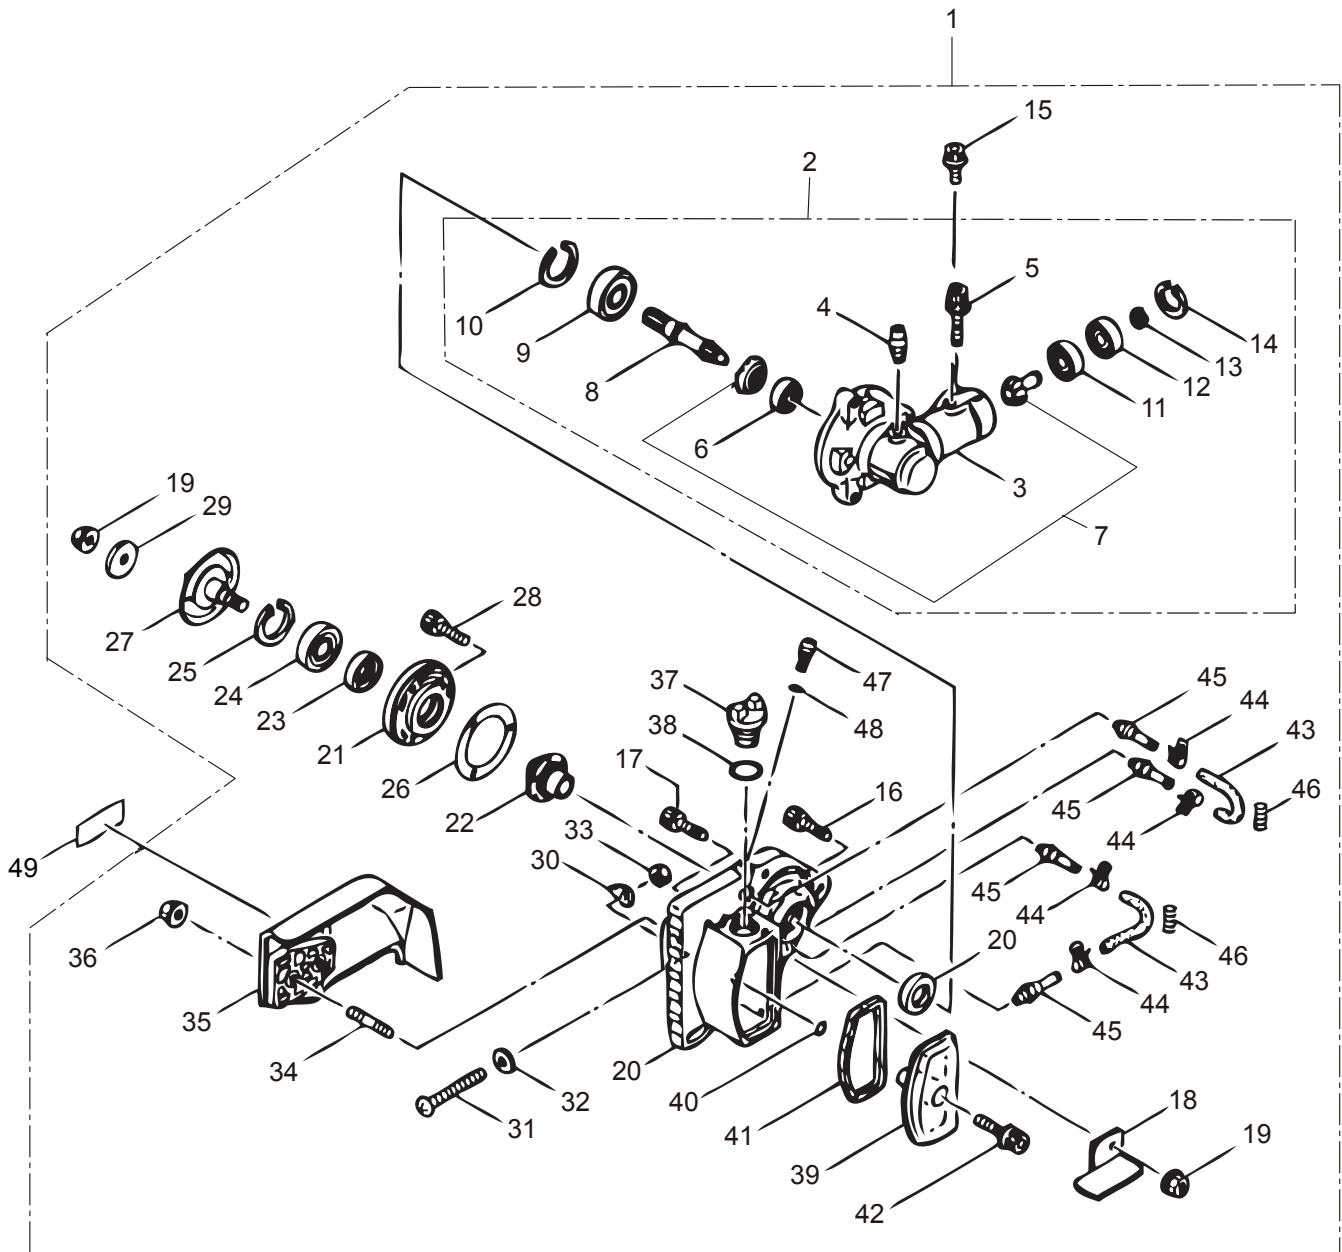

2. P23 PRUNER HEAD, ACCESSORIES

Ref. No.	Part No.	Part Name	Q'ty	Remarks
2-1	219940	Pruner Head Ass'y	1	Incl.2-48
2-2	219934	Gearcase Ass'y	1	Incl.3-14
2-3	219935	Gearcase	1	
2-4	069553	Grease Nipple	1	
2-5	261246	Cap Screw	1	M5x25
2-6	210554	Bearing	1	#608
2-7	227104	Gear Set	1	
2-8	210556	Blade Shaft	1	
2-9	217659	Bearing	1	#6201 2RK
2-10	016732	Snap Ring	1	#32
2-11	210560	Bearing	1	#609
2-12	140268	Bearing	1	#609Z
2-13	140269	Snap Ring	1	WR9
2-14	140270	Snap Ring	1	#24
2-15	215993	Cap Screw	1	M5x10
2-16	219113	Cap Screw	2	M6x20
2-17	220632	Cap Screw	1	M6x30
2-18	220633	Guard	1	
2-19	219959	Nut	2	M6
2-20	219950	Mount Base	1	
2-21	219955	Seal Case	1	
2-22	219941	Rotor	1	
2-23	215641	Oil Seal	2	D18286
2-24	214101	Bearing	1	#6002 2RK
2-25	016732	Snap Ring	1	#32
2-26	219938	Packing	1	
2-27	219944	Spline Boss	1	
2-28	219961	Cap Screw	3	M4x15
2-29	219962	Washer	1	6.5x25xt1.6
2-30	219939	Tensioner	1	
2-31	219957	Screw	1	M5x50
2-32	012487	Washer	1	M5
2-33	081027	Nut	1	M5
2-34	219956	Stud Bolt	2	M6
2-35	219948	Cover	1	
2-36	219954	Nylon Nut	2	M6
2-37	219949	Cap	1	M20
2-38	011338	O-Ring	1	P18
2-39	219958	Cover	1	
2-40	014759	O-Ring	1	P6
2-41	219952	Packing	1	
2-42	261250	Cap Screw	1	M5x20
2-43	219951	Tube	2	4x6x67L
2-44	219953	Clip	4	
2-45	219936	Nipple	4