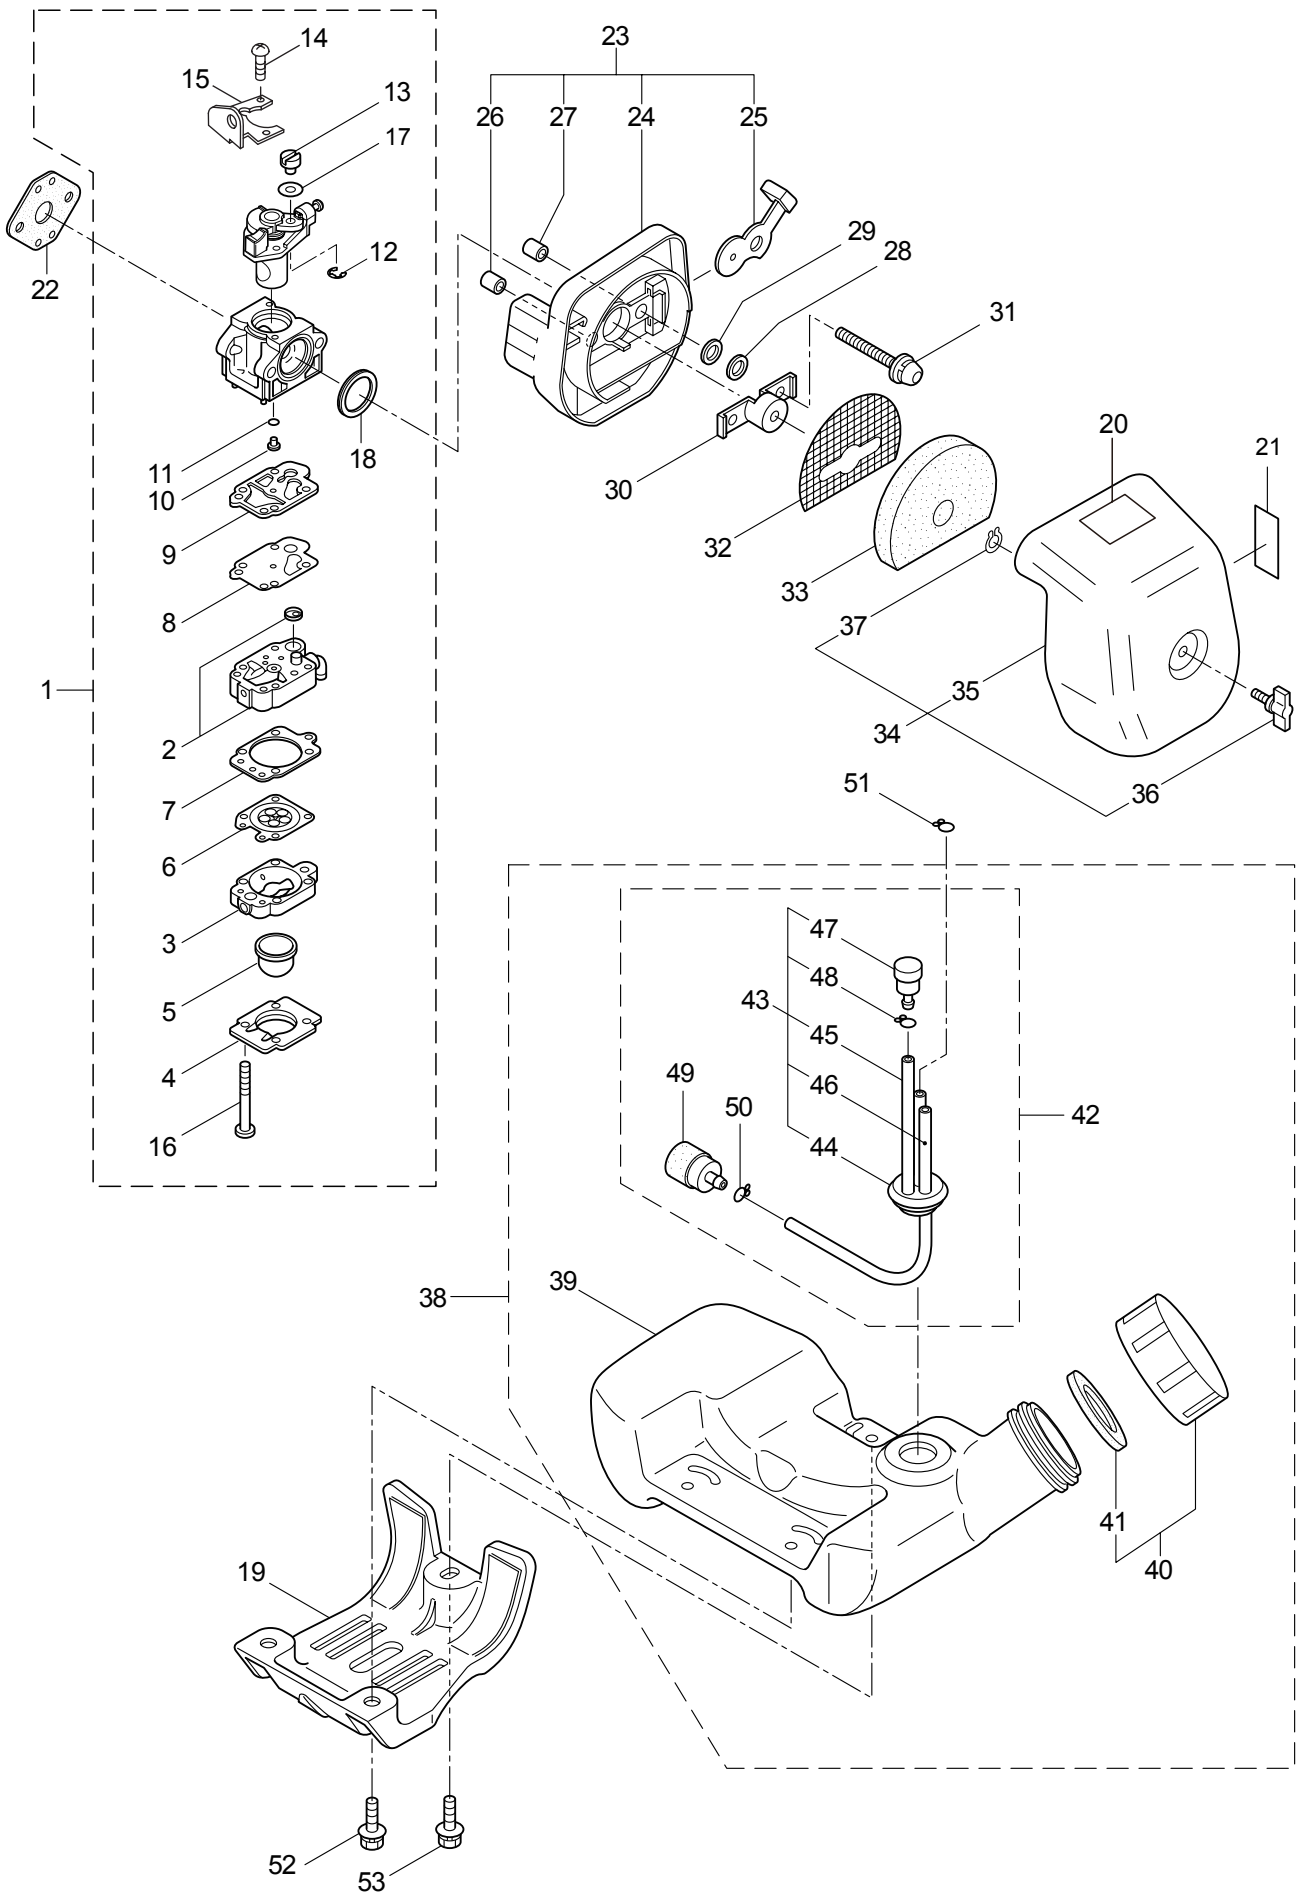

4. P23

CARBURETOR, FUEL TANK

Ref. No.	Part No.	Part Name	Q'ty	Remarks
4-1	286898	Carburetor Ass'y	1	Incl.2-18 New gasket required
4-2	264155	Pump Body	1	
4-3	262991	Purge Body	1	
4-4	262992	Cover Plate	1	
4-5	261874	Primer Bulb	1	
4-6	283905	Diaphragm, Meterring	1	
4-7	262993	Gasket	1	
4-8	262994	Diaphragm,Fuel Pump	1	
4-9	282576	Gasket	1	
4-10	281487	Main Jet	1	#37
4-11	261871	O-Ring	1	
4-12	261876	E-Ring	1	
4-13	261658	Swivel	1	
4-14	261875	Screw	2	
4-15	264677	Bracket	1	
4-16	262996	Screw	4	
4-17	264678	Washer	1	
4-18	261657	Packing	1	
4-19	281447	Stand	1	
4-20	285188	Label	1	
4-21	261352	Label	1	Choke
4-22	261864	Gasket	1	
4-23	268055	Air Filter Case Ass'y	1	Incl.24-27
4-24	268056	Air Filter Case	1	
4-25	268057	Valve	1	
4-26	268157	Sleeve	1	5.5x7.1x6L
4-27	268412	Sleeve	1	5.5x7.1x6.6L
4-28	263345	Packing	1	7.2x11xt1.3
4-29	263942	Washer	1	7.2x12xt0.15
4-30	263815	Stay	1	
4-31	264016	Cap Screw	2	M5x60
4-32	265026	Screen	1	
4-33	265027	Foam Element	1	
4-34	268058	Air Filter Cover Ass'y	1	Incl.35-37
4-35	268059	Air Filter Cover	1	
4-36	281438	Knob	1	
4-37	261734	Snap Ring	1	#5
4-38	285690	Fuel Tank Ass'y	1	Incl.39-50
4-39	285048	Fuel Tank	1	
4-40	281565	Fuel Tank Cap Ass'y	1	Incl.41
4-41	269377	Gasket	1	
4-42	282334	Fuel Pipe Pick-up Ass'y	1	Incl.43-50
4-43	282335	Fuel Pipe Ass'y	1	Incl.44-48
4-44	268065	Grommet	1	
4-45	282337	Return Pipe	1