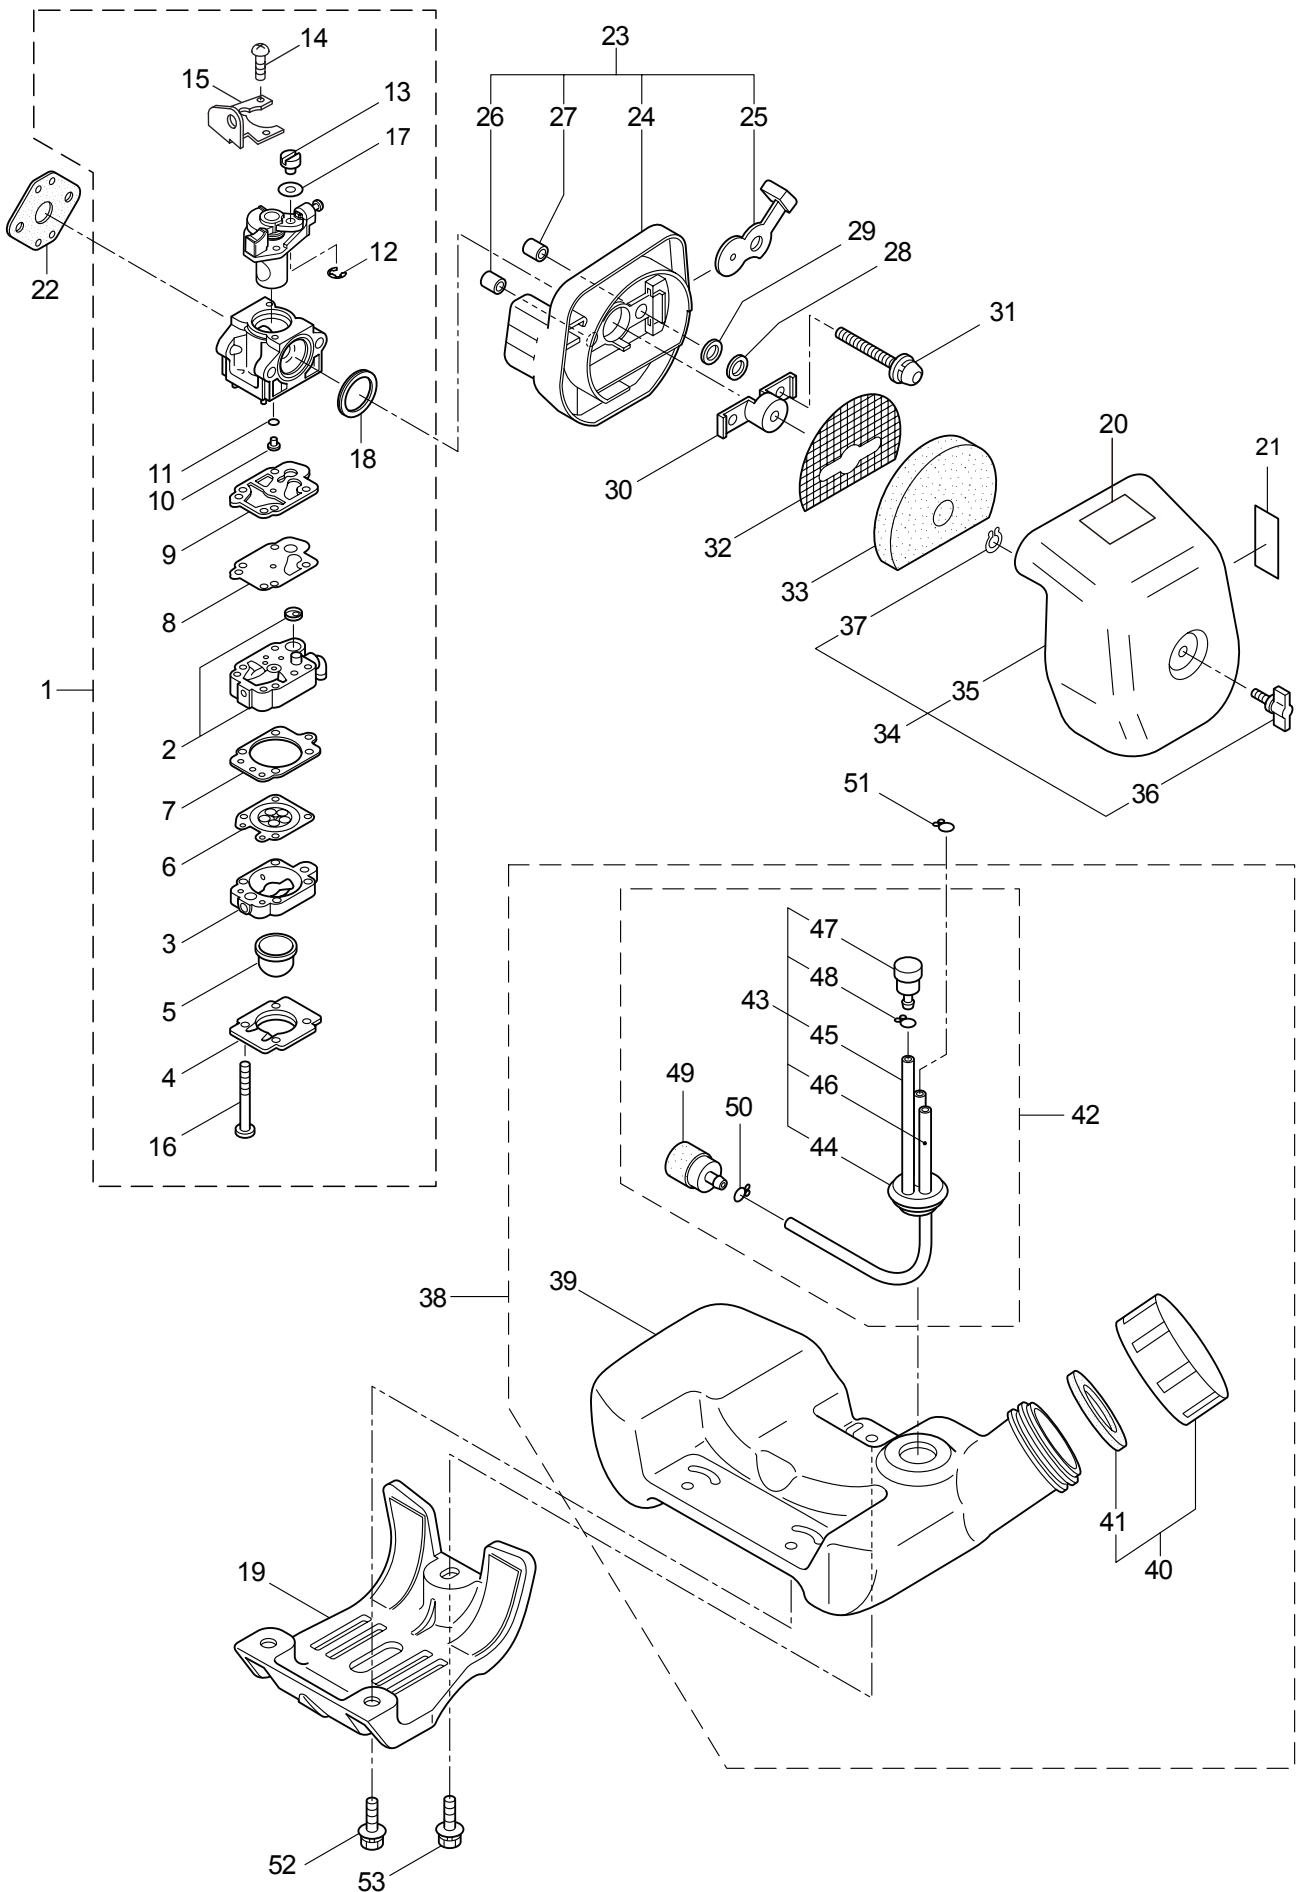

4. P23

CARBURETOR, FUEL TANK

Ref. No.	Part No.	Part Name	Q'ty	Remarks
4-46	282501	Fuel Pipe	1	150L
4-47	261590	Breather	1	
4-48	261117	Clip	1	
4-49	264653	Filter Ass'y	1	
4-50	261117	Clip	1	
4-51	261117	Clip	1	
4-52	281714	Cap Screw	2	M5x20
4-53	281715	Cap Screw	1	M5x20