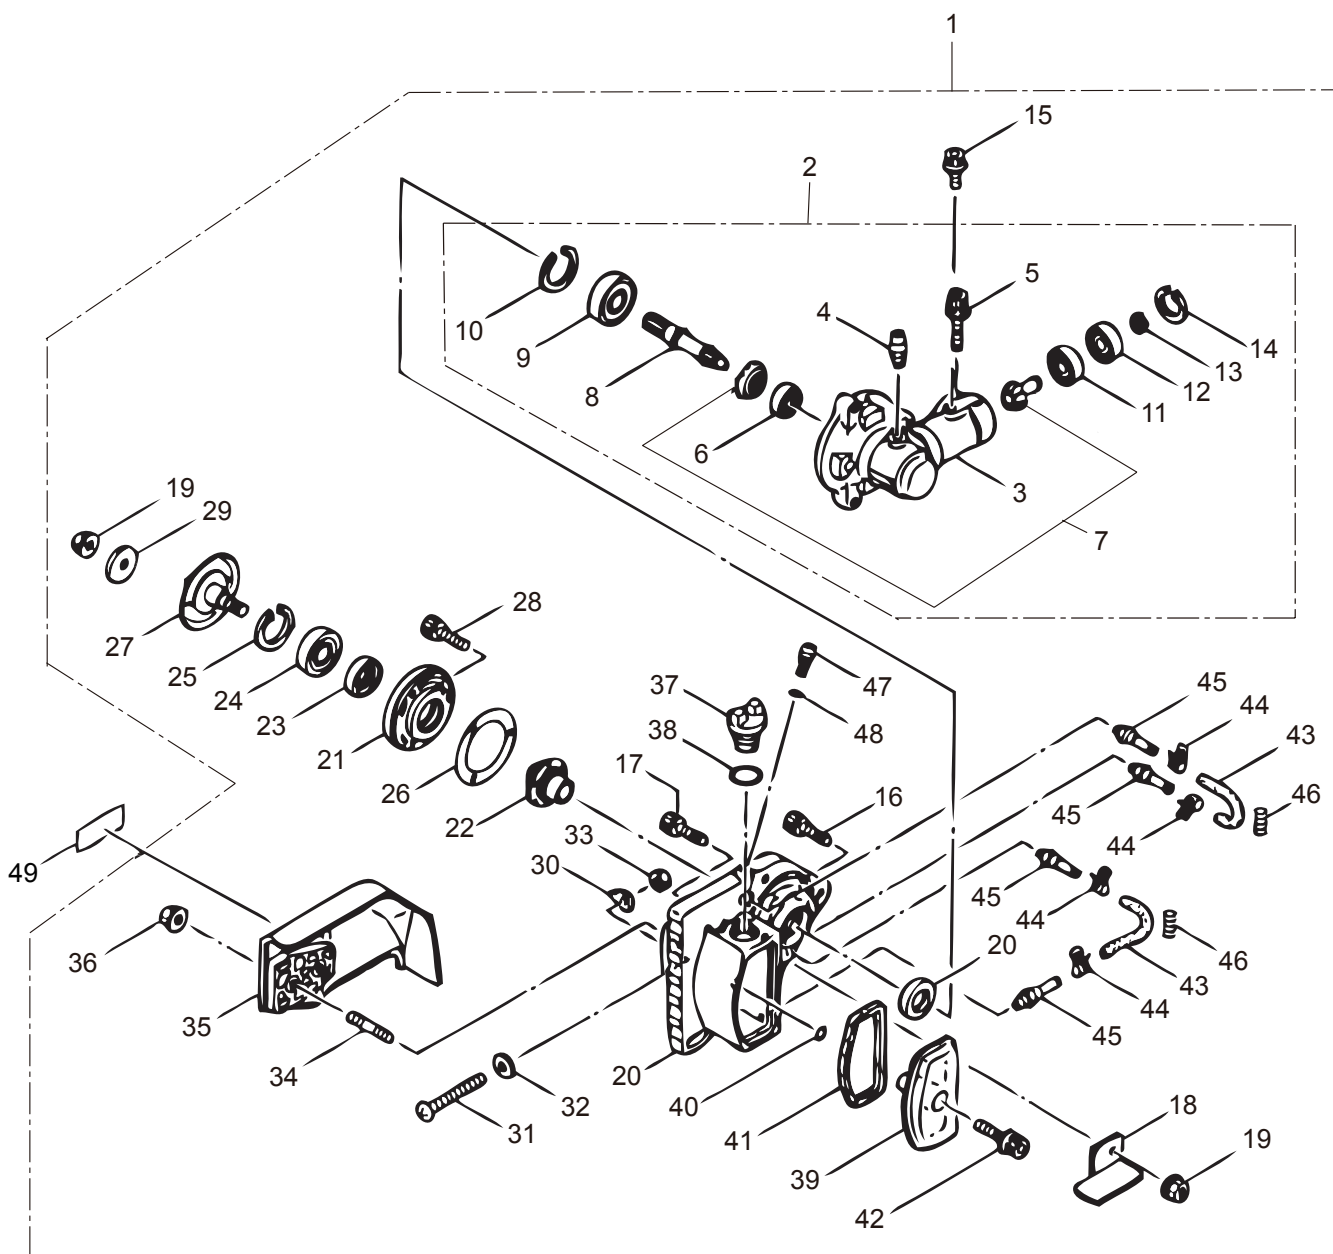

2. P23 PRUNER HEAD, ACCESSORIES

Ref. No.	Part No.	Part Name	Q'ty	Remarks
2-46	219960	Spring	2	
2-47	219986	Adjuster	1	M6
2-48	025300	O-Ring	1	S6
2-49	220172	Label	1	MARUYAMA
2-50	219968	Box Spanner	1	10x19x(-)
2-51	219431	Wrench	1	3mm
2-52	219432	Wrench	1	4mm
2-53	232469	Instruction Manual	1	P23