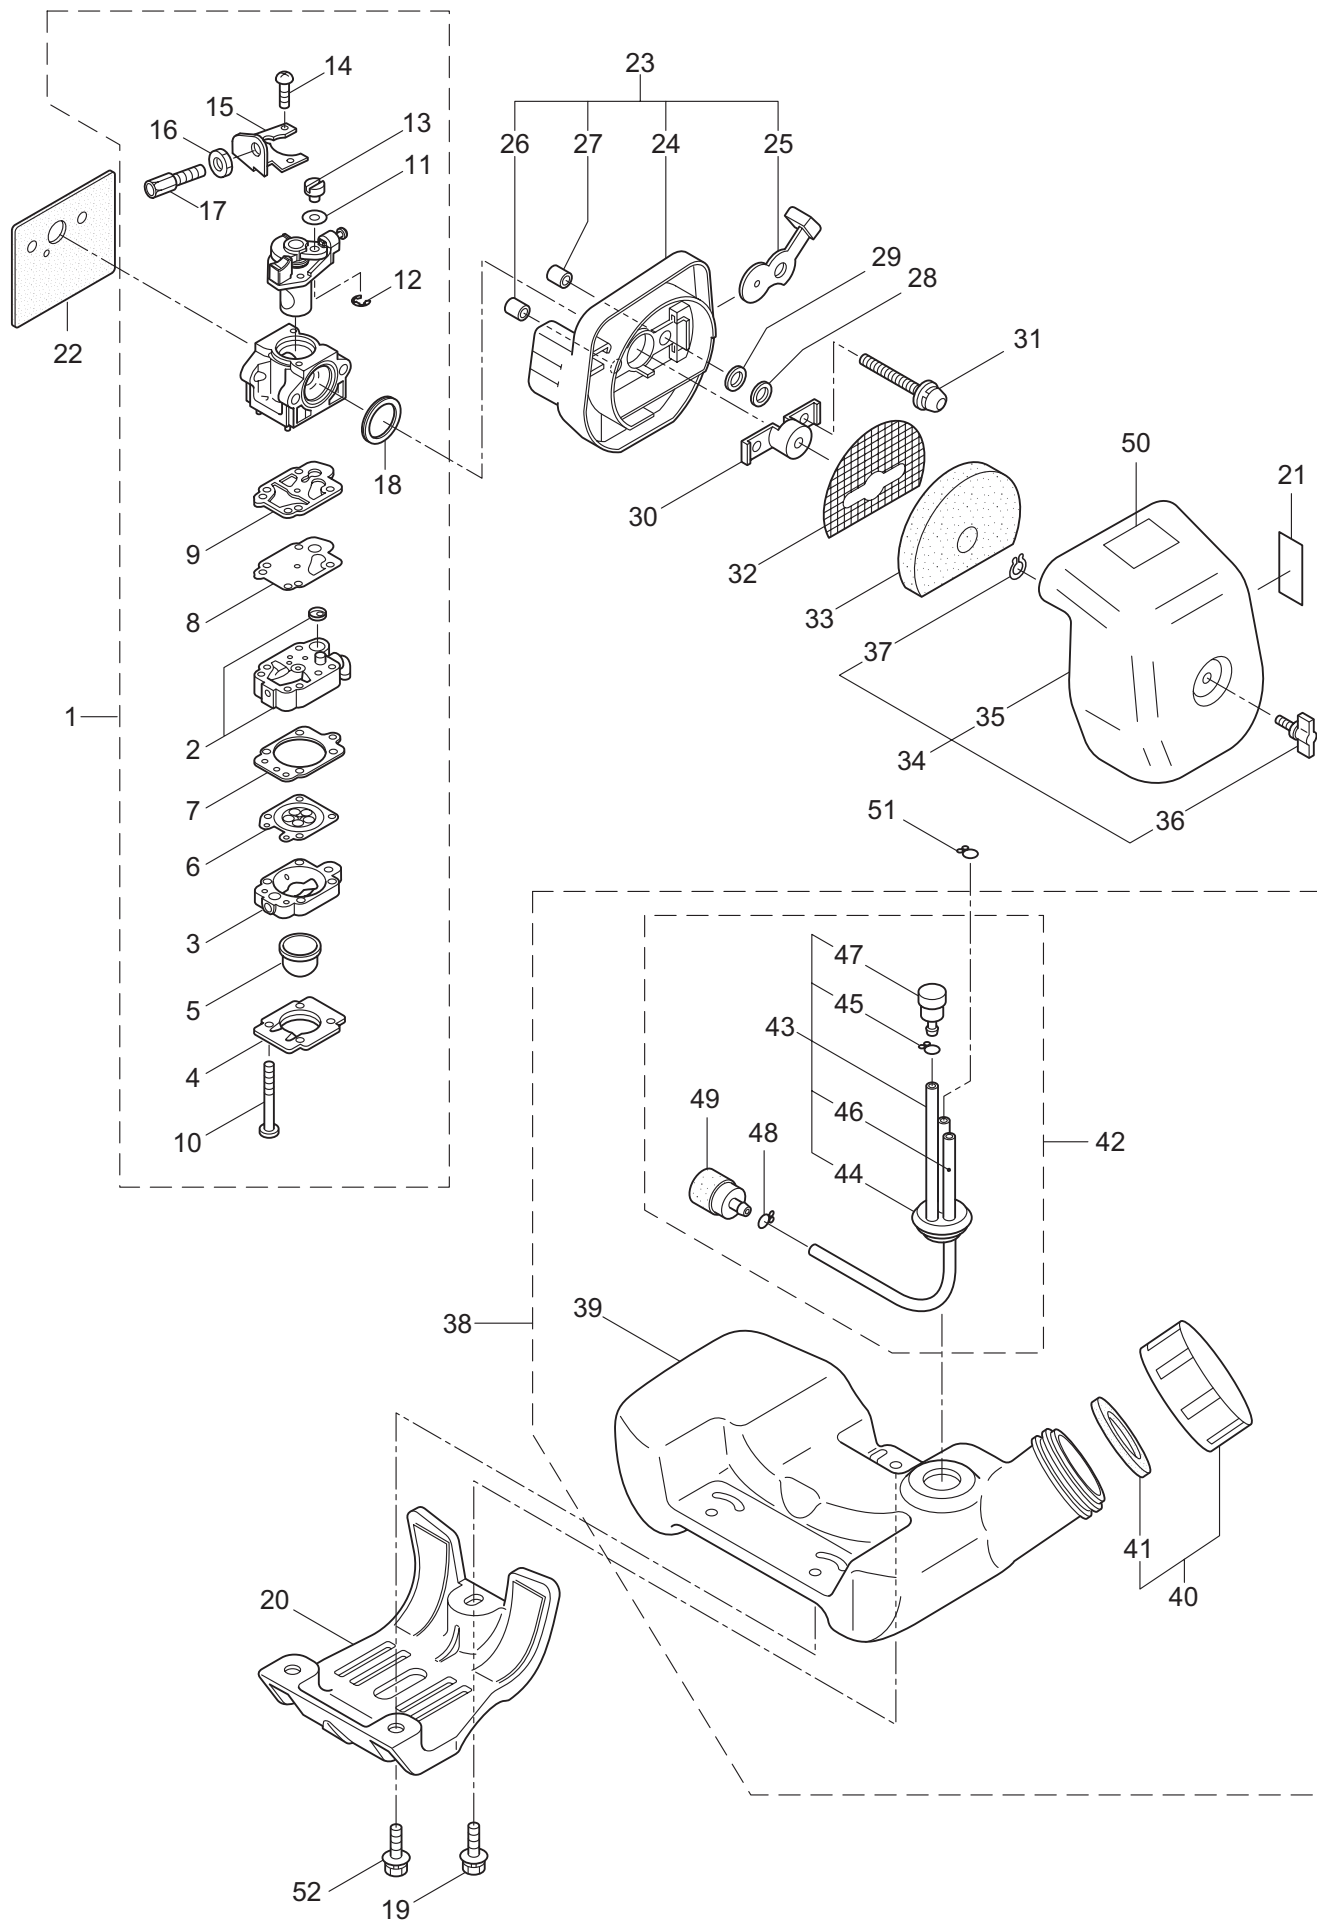

4. B30L TURBO CARBURETOR, FUEL TANK

Ref. No.	Part No.	Part Name	Q'ty	Remarks
4-46	261690	Fuel Pipe	1	160L
4-47	261590	Breather	1	
4-48	261117	Clip	1	
4-49	264653	Filter Ass'y	1	
4-50	285188	Label	1	
4-51	261117	Clip	1	
4-52	281714	Cap Screw	2	M5X20WSW