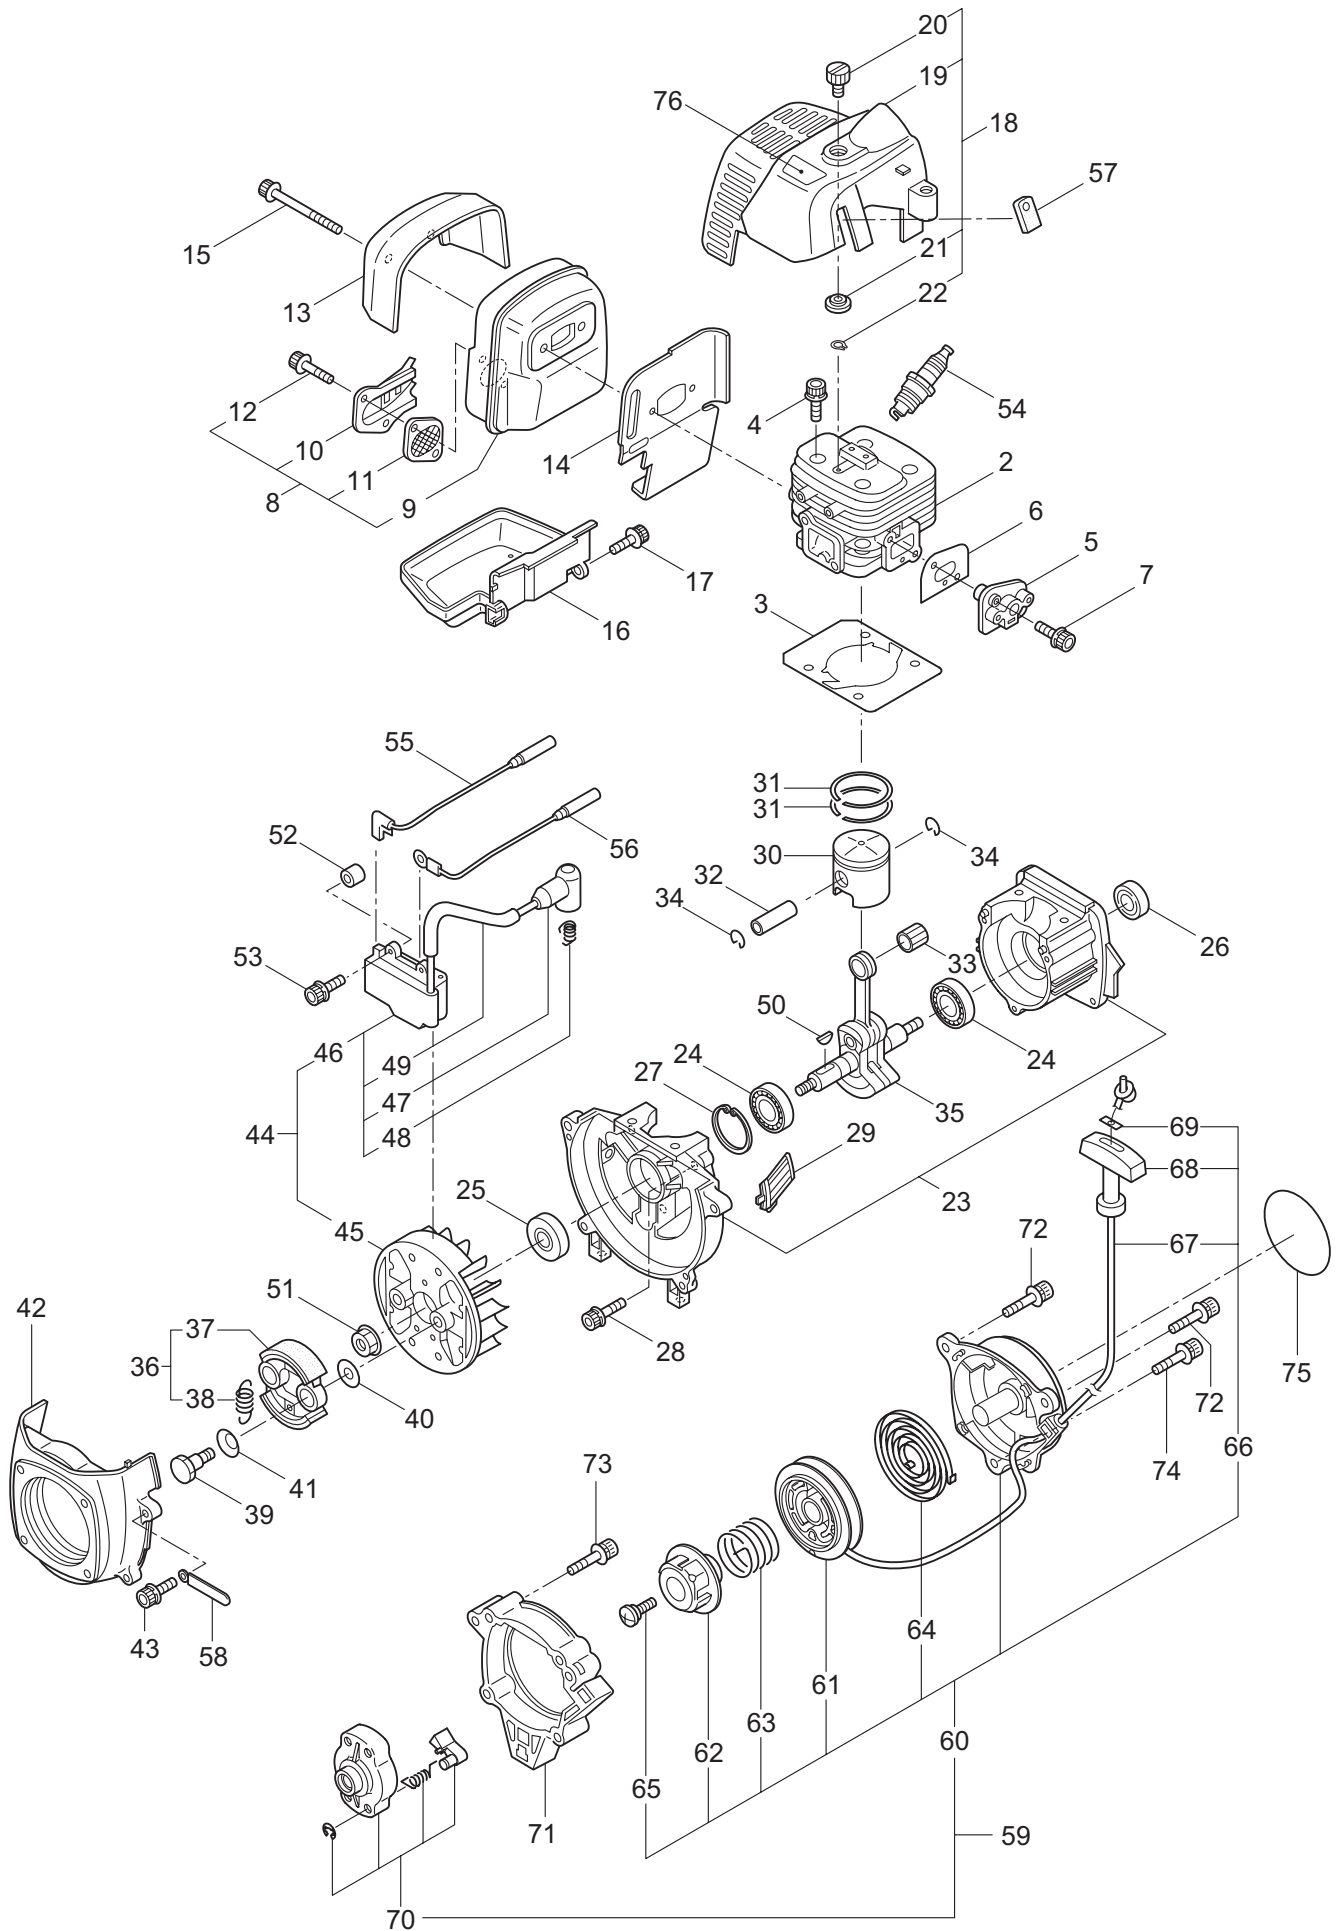

3. B30L TURBO ENGINE

Ref. No.	Part No.	Part Name	Q'ty	Remarks
3-1	858947	Engine	1	CE300/66
3-2	286791	Cylinder	1	
3-3	286846	Gasket	1	
3-4	261250	Cap Screw	4	M5X20WSW
3-5	269144	Insulator	1	New gasket required
3-6	267049	Gasket	1	
3-7	265924	Cap Screw	2	M5X25WSW
3-8	288452	Muffler Ass'y	1	Incl.9-12
3-9	288453	Muffler Comp.	1	
3-10	268171	Muffler Tail	1	
3-11	267056	Spark Arrester	1	
3-12	265107	Cap Screw	2	M4X10
3-13	284071	Holder	1	
3-14	283940	Gasket	1	
3-15	266402	Cap Screw	2	M5X55
3-16	281435	Under Cover	1	
3-17	267191	Cap Screw	1	M5X16WSW
3-18	281742	Top Cover Ass'y	1	Incl.19-22
3-19	281434	Top Cover	1	
3-20	261018	Knob	1	
3-21	261020	Spacer	1	
3-22	261734	Snap Ring	1	#5
3-23	286851	Crankcase	1	
3-24	280488	Bearing	2	PPL6001
3-25	261492	Oil Seal	1	ISCD12287
3-26	261386	Oil Seal	1	ISCD12227
3-27	055185	Snap Ring	1	#28
3-28	261612	Cap Screw	3	M5X30WSW
3-29	281442	Screen	1	
3-30	268782	Piston	1	
3-31	265067	Piston Ring	2	(2)Required
3-32	265068	Piston Pin	1	
3-33	265225	Bearing,Needle	1	
3-34	261393	Clip, Piston Pin	2	
3-35	265141	Crankshaft/Conn.Rod Ass'y	1	
3-36	267327	Clutch Ass'y	1	Incl.37,38
3-37	267342	Clutch Shoe	2	(2)Required
3-38	267345	Spring, Clutch	1	
3-39	264505	Bolt	2	
3-40	261189	Washer	2	6X16.5XT1.2
3-41	261777	Wave Washer	2	
3-42	281433	Fan Cover	1	
3-43	261250	Cap Screw	4	M5X20WSW
3-44	286848	Magneto Ass'y	1	Incl.45-49
3-45	286849	Rotor/Fan	1