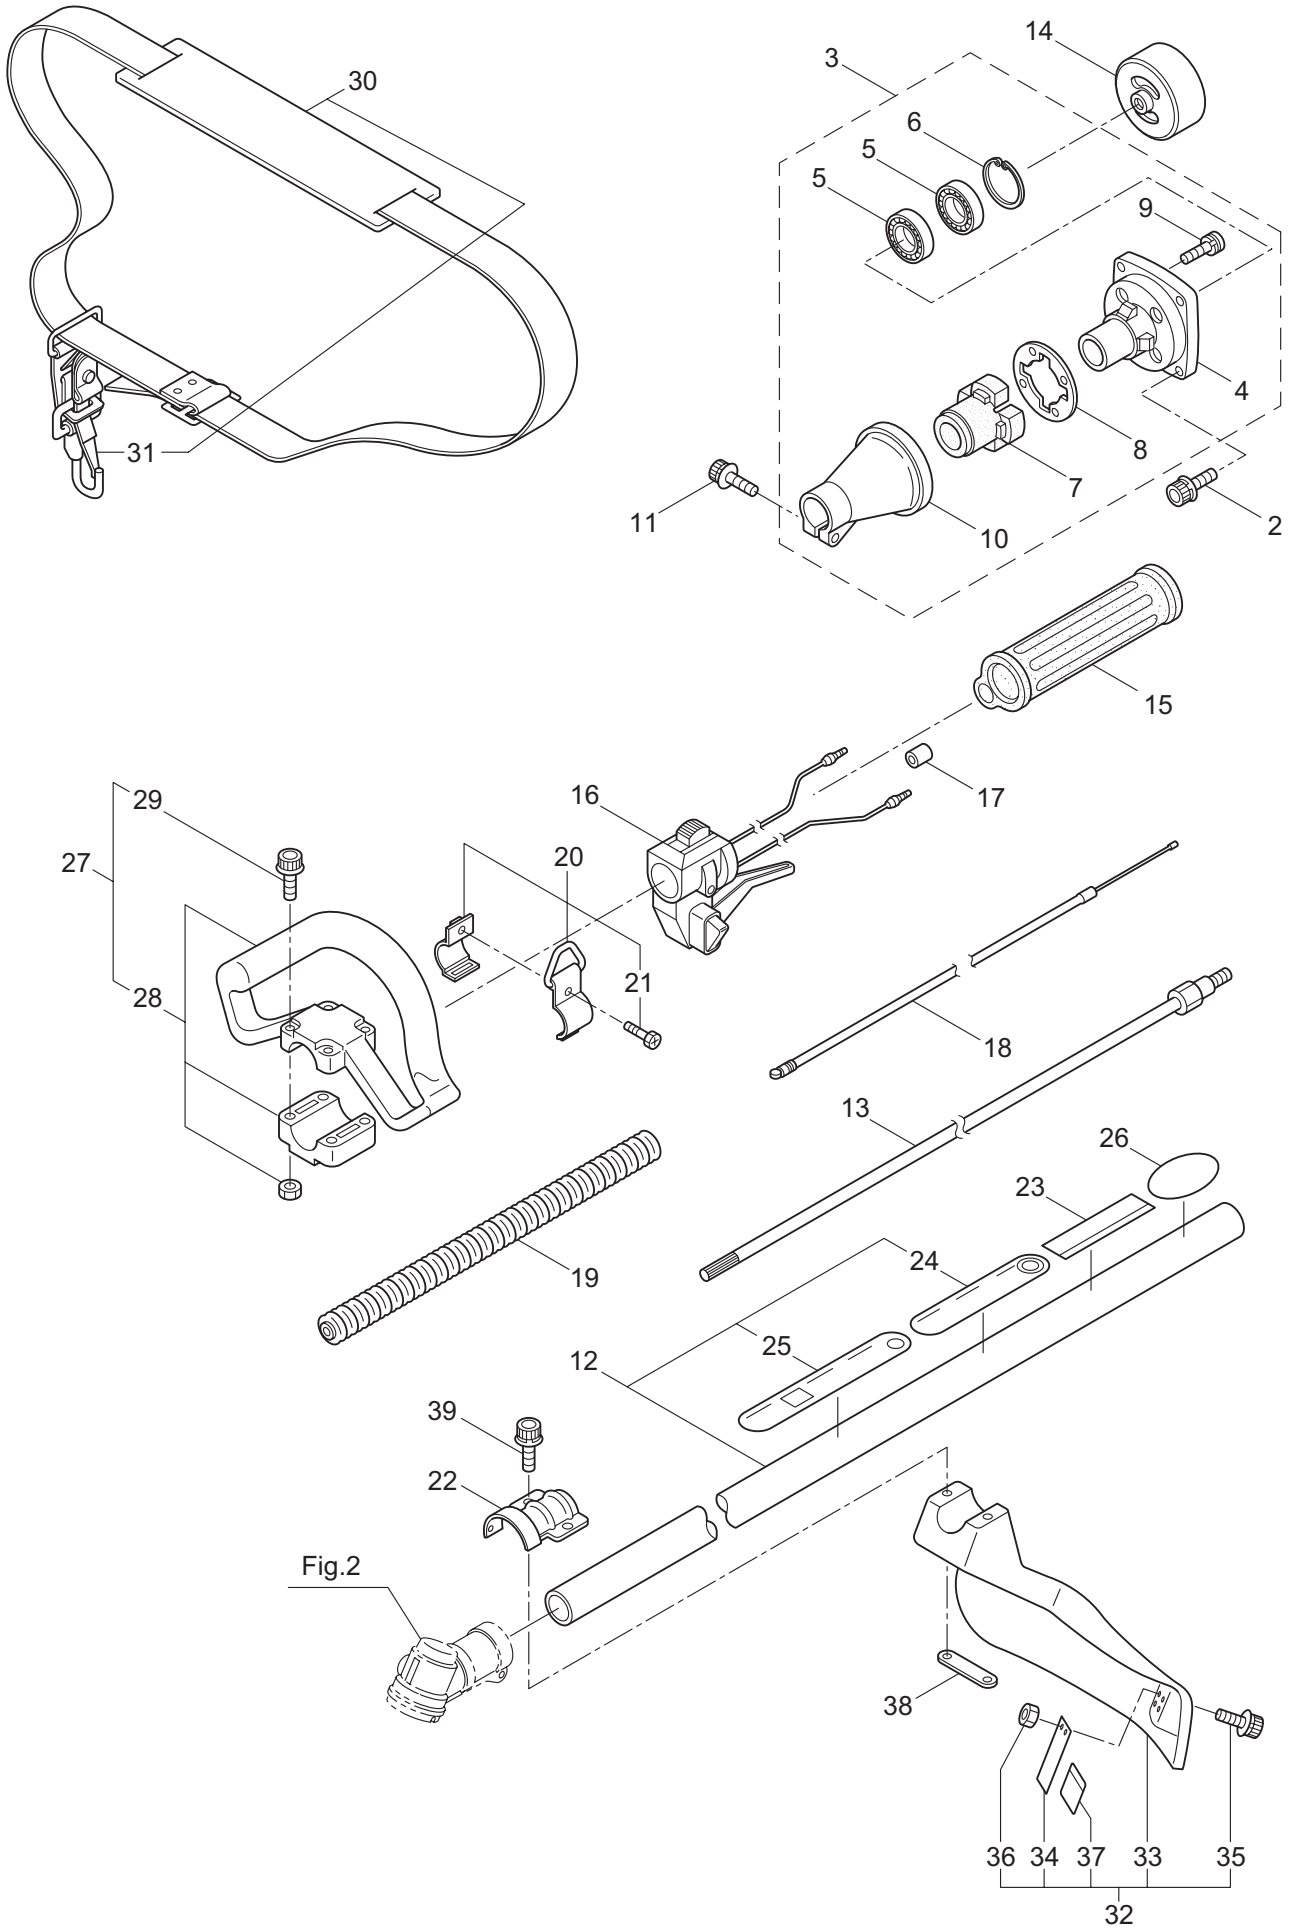

2011.10.

P/N 523277

1. B30L TURBO MAIN BODY

Ref. No.	Part No.	Part Name	Q'ty	Remarks
1-1	363874	B30L TURBO	1	
1-2	261250	Cap Screw	4	M5X20WSW
1-3	215512	Clutch Case Ass'y	1	Incl.4-10
1-4	214592	Bearing Case	1	
1-5	214161	Bearing	2	#6000ZZ
1-6	054676	Snap Ring	1	#26
1-7	214162	Buffer	1	
1-8	214163	Washer	1	
1-9	092033	Screw	4	M5X15
1-10	214593	Driveshaft Tube Adapter	1	
1-11	261246	Cap Screw	1	M5X25WSW
1-12	220078	Driveshaft Tube Ass'y	1	24X1450XT1.6 Incl.24,25
1-13	219268	Driveshaft Ass'y	1	
1-14	054677	Clutch Drum	1	56XM7
1-15	215532	Shaft Grip	1	
1-16	221465	Throttle Trigger	1	
1-17	214083	Outer Guide	1	
1-18	213444	Throttle Cable	1	340L
1-19	213548	Plastic Tube	1	#10X200L
1-20	054691	Hanging Bracket Ass'y	1	Incl.21
1-21	089738	Bolt	1	M5X15
1-22	225962	Bracket	1	T1.6
1-23	232897	Label	1	B30L TURBO
1-24	221501	Label	1	Warning
1-25	221502	Label	1	Caution
1-26	232898	Label	1	TURBO
1-27	227816	Loop Handle Ass'y	1	Incl.28,29
1-28	222139	Loop Handle	1	
1-29	215608	Cap Screw	4	M5X30X16
1-30	220533	Hanging Strap Ass'y	1	Incl.31
1-31	231657	Hook	1	
1-32	226300	Safety Cover Ass'y	1	Incl.33-37
1-33	225961	Safety Cover	1	
1-34	231493	String Cutter	1	
1-35	227817	Cap Screw	2	M5X12
1-36	089846	Nut	2	M5
1-37	212972	String Cutter Cover	1	
1-38	225963	Threaded Bracket	1	T1.6
1-39	261612	Cap Screw	2	M5X30WSW