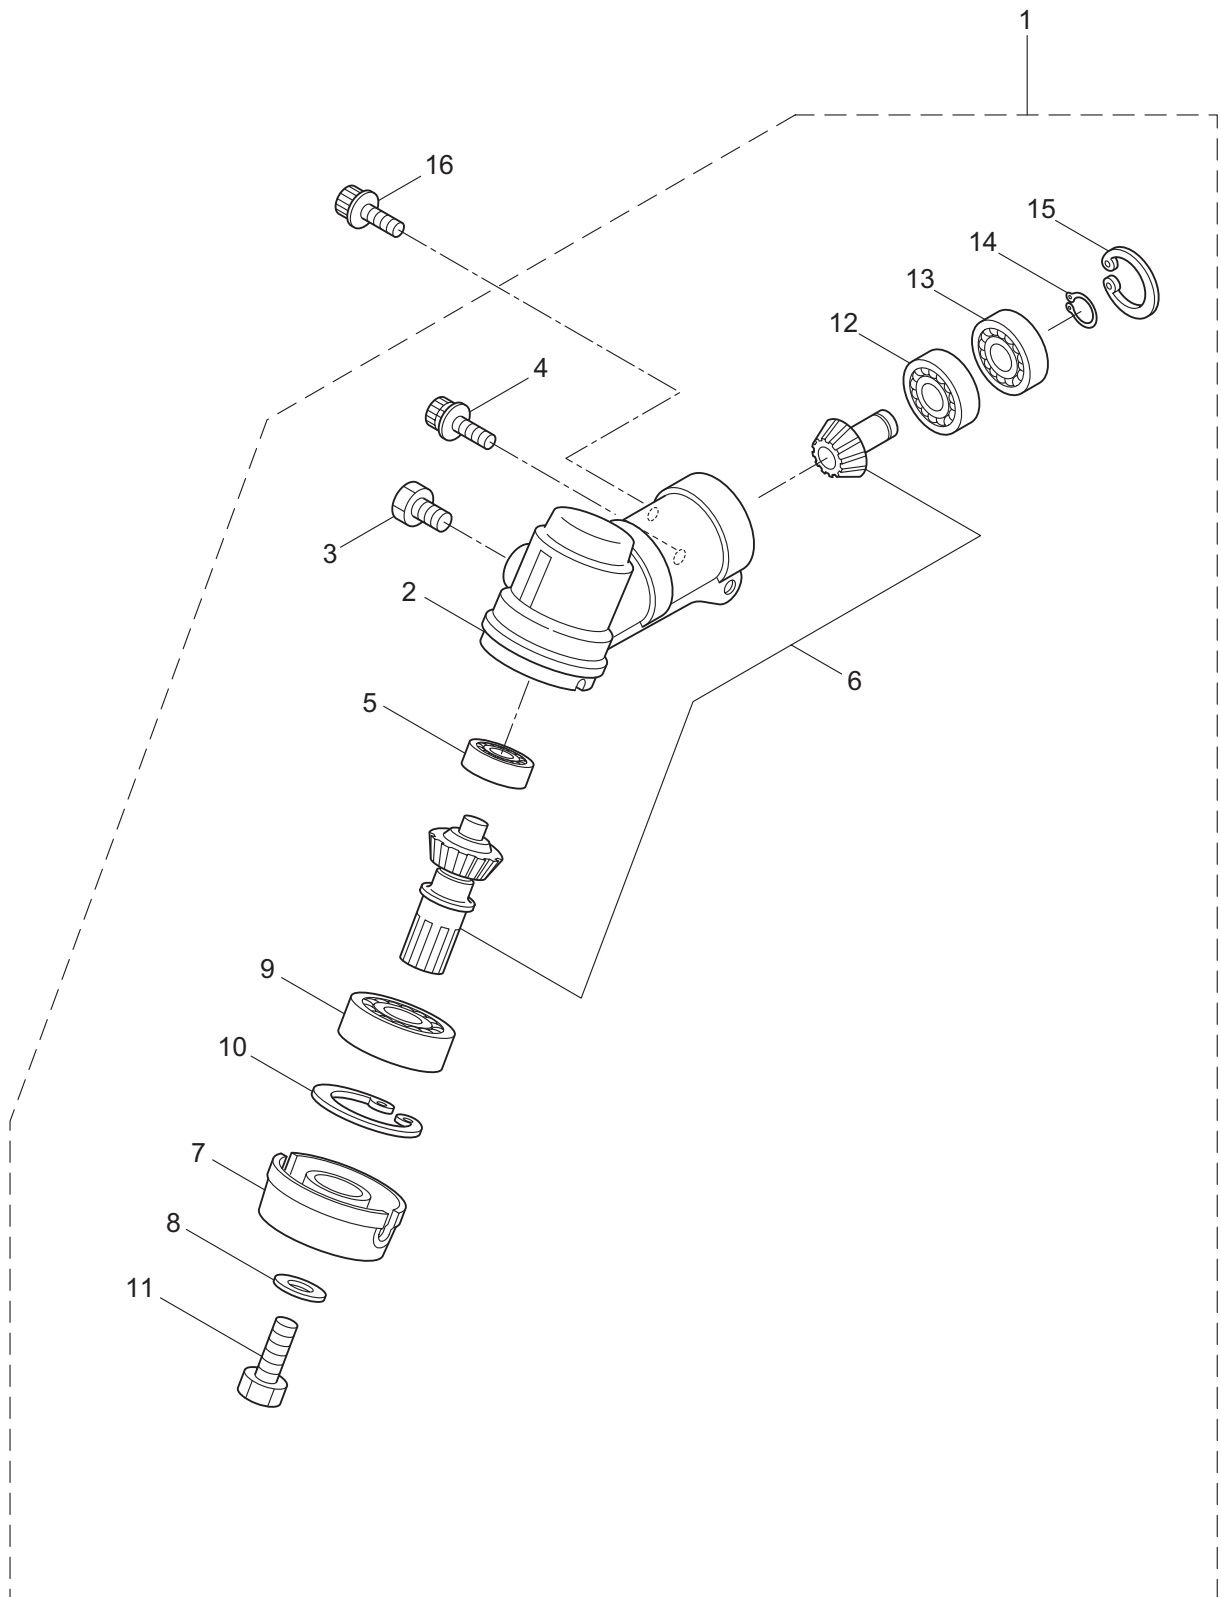

2011.10.

P/N 523277

1. B30L TURBO MAIN BODY

Ref. No.	Part No.	Part Name	Q'ty	Remarks
1-1	363874	B30L TURBO	1	
1-2	261250	Cap Screw	4	M5X20WSW
1-3	215512	Clutch Case Ass'y	1	Incl.4-10
1-4	214592	Bearing Case	1	
1-5	214161	Bearing	2	#6000ZZ
1-6	054676	Snap Ring	1	#26
1-7	214162	Buffer	1	
1-8	214163	Washer	1	
1-9	092033	Screw	4	M5X15
1-10	214593	Driveshaft Tube Adapter	1	
1-11	261246	Cap Screw	1	M5X25WSW
1-12	220078	Driveshaft Tube Ass'y	1	24X1450XT1.6 Incl.24,25
1-13	219268	Driveshaft Ass'y	1	
1-14	054677	Clutch Drum	1	56XM7
1-15	215532	Shaft Grip	1	
1-16	221465	Throttle Trigger	1	
1-17	214083	Outer Guide	1	
1-18	213444	Throttle Cable	1	340L
1-19	213548	Plastic Tube	1	#10X200L
1-20	054691	Hanging Bracket Ass'y	1	Incl.21
1-21	089738	Bolt	1	M5X15
1-22	225962	Bracket	1	T1.6
1-23	232897	Label	1	B30L TURBO
1-24	221501	Label	1	Warning
1-25	221502	Label	1	Caution
1-26	232898	Label	1	TURBO
1-27	227816	Loop Handle Ass'y	1	Incl.28,29
1-28	222139	Loop Handle	1	
1-29	215608	Cap Screw	4	M5X30X16
1-30	220533	Hanging Strap Ass'y	1	Incl.31
1-31	231657	Hook	1	
1-32	226300	Safety Cover Ass'y	1	Incl.33-37
1-33	225961	Safety Cover	1	
1-34	231493	String Cutter	1	
1-35	227817	Cap Screw	2	M5X12
1-36	089846	Nut	2	M5
1-37	212972	String Cutter Cover	1	
1-38	225963	Threaded Bracket	1	T1.6
1-39	261612	Cap Screw	2	M5X30WSW

2. B30L TURBO GEARCASE

Ref. No.	Part No.	Part Name	Q'ty	Remarks
2-1	232718	Gearcase Ass'y	1	Incl.2-15
2-2	232719	Gearcase	1	
2-3	089101	Bolt	1	M8X10
2-4	261246	Cap Screw	1	M5X25WSW
2-5	210560	Bearing	1	#609
2-6	233332	Gear Set	1	
2-7	232726	Boss Adapter	1	
2-8	127216	Washer	1	M8
2-9	232724	Bearing	1	#6203 2RS
2-10	012381	Snap Ring	1	#40
2-11	221998	Bolt	1	M8X12,Counterclockwise
2-12	210560	Bearing	1	#609
2-13	140268	Bearing	1	#609Z
2-14	140269	Snap Ring	1	WR9
2-15	140270	Snap Ring	1	#24
2-16	261233	Cap Screw	1	M5X12