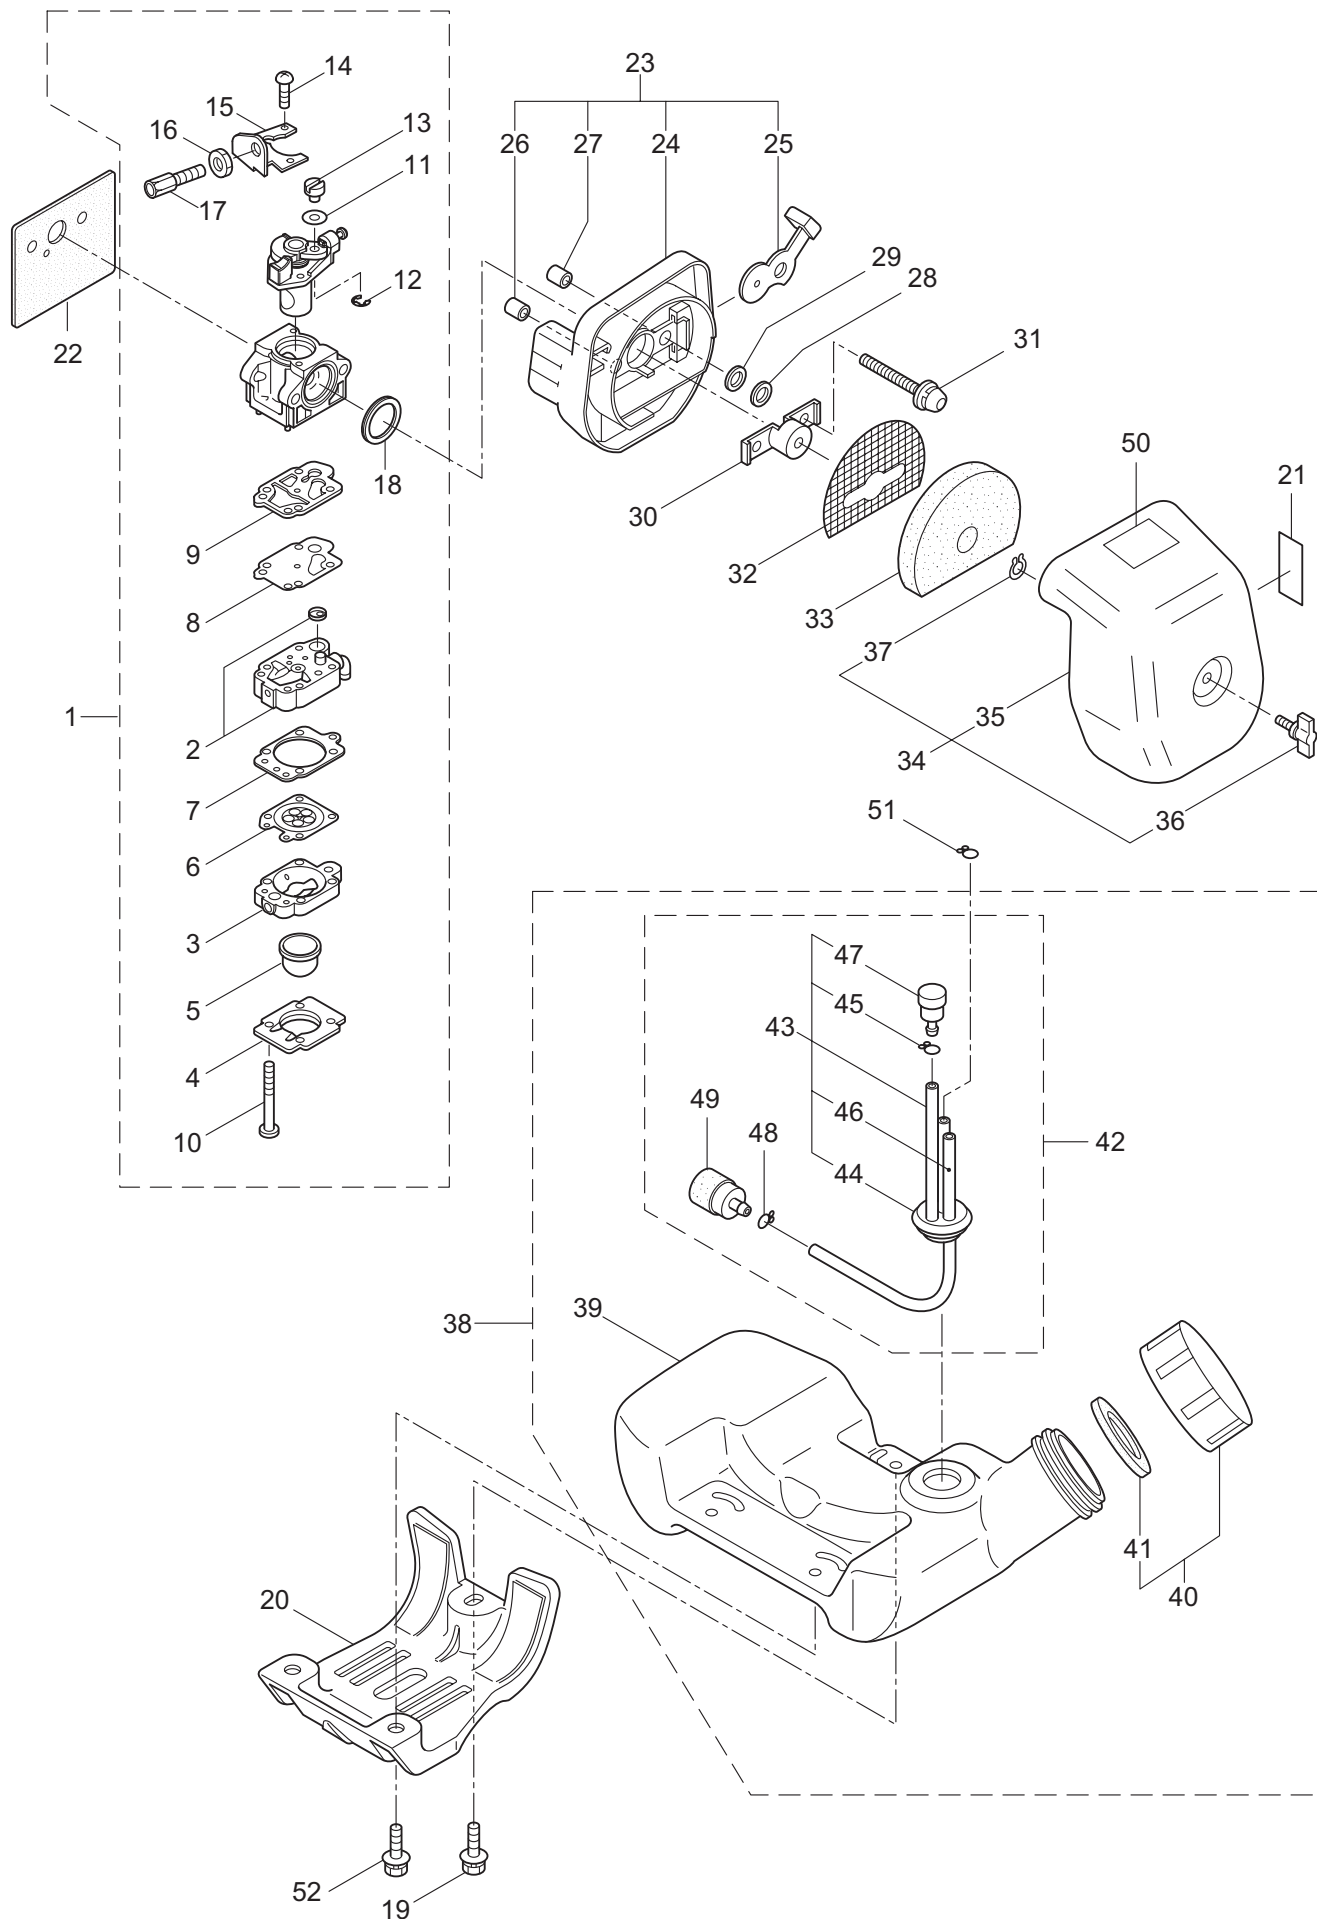

4. B30L TURBO CARBURETOR, FUEL TANK

Ref. No.	Part No.	Part Name	Q'ty	Remarks
4-1	288456	Carburetor Ass'y	1	Incl.2-18 New gasket required
4-2	264155	Pump Body	1	
4-3	262991	Purge Body	1	
4-4	262992	Cover Plate	1	
4-5	261874	Primer Bulb	1	
4-6	283905	Diaphragm, Meterring	1	
4-7	262993	Gasket	1	
4-8	262994	Diaphragm, Fuel Pump	1	
4-9	282576	Gasket	1	
4-10	262996	Screw	4	
4-11	264678	Washer	1	
4-12	261876	E-Ring	1	
4-13	261658	Swivel	1	
4-14	261875	Screw	2	
4-15	264677	Bracket	1	
4-16	261878	Nut	1	
4-17	263994	Adapter	1	
4-18	261657	Packing	1	
4-19	281715	Cap Screw	1	M5X20WSW
4-20	281441	Stand	1	
4-21	261352	Label	1	Choke
4-22	269762	Gasket	1	
4-23	268055	Air Filter Case Ass'y	1	Incl.24-27
4-24	268056	Air Filter Case	1	
4-25	268057	Valve	1	
4-26	268157	Sleeve	1	5.5X7.1X6
4-27	268412	Sleeve	1	5.5X7.1X6.4
4-28	263345	Packing	1	7.2X11XT1.3
4-29	263942	Washer	1	7.2X12XT0.15
4-30	263815	Stay	1	
4-31	264016	Cap Screw	2	M5X60WSW
4-32	265026	Screen	1	
4-33	265027	Foam Element	1	
4-34	268058	Air Filter Cover Ass'y	1	Incl.35-37
4-35	268059	Air Filter Cover	1	
4-36	281438	Knob	1	
4-37	261734	Snap Ring	1	#5
4-38	285226	Fuel Tank Ass'y	1	Incl.39-49
4-39	284820	Fuel Tank	1	
4-40	281565	Fuel Tank Cap Ass'y	1	Incl.41
4-41	269377	Gasket	1	
4-42	282538	Fuel Pipe Pick-up Ass'y	1	Incl.43-49
4-43	282539	Fuel Pipe Ass'y	1	Incl.44-47
4-44	268065	Grommet	1	
4-45	261117	Clip	1