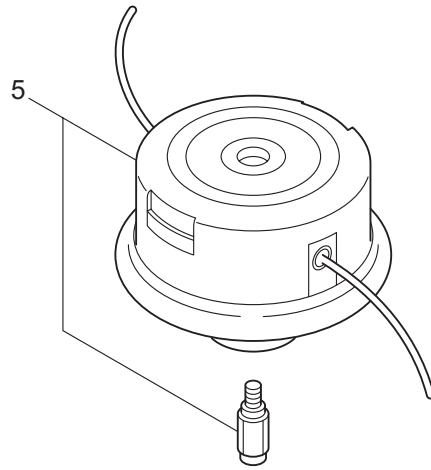

5. B30L TURBO ACCESSORIES

Ref. No.	Part No.	Part Name	Q'ty	Remarks
5-1	210418	Box Spanner	1	13X19X(+)
5-2	219431	Wrench	1	3mm
5-3	219432	Wrench	1	4mm
5-4	232025	Instruction Manual	1	
5-5	840399	Semi-Auto Head(L)5	1