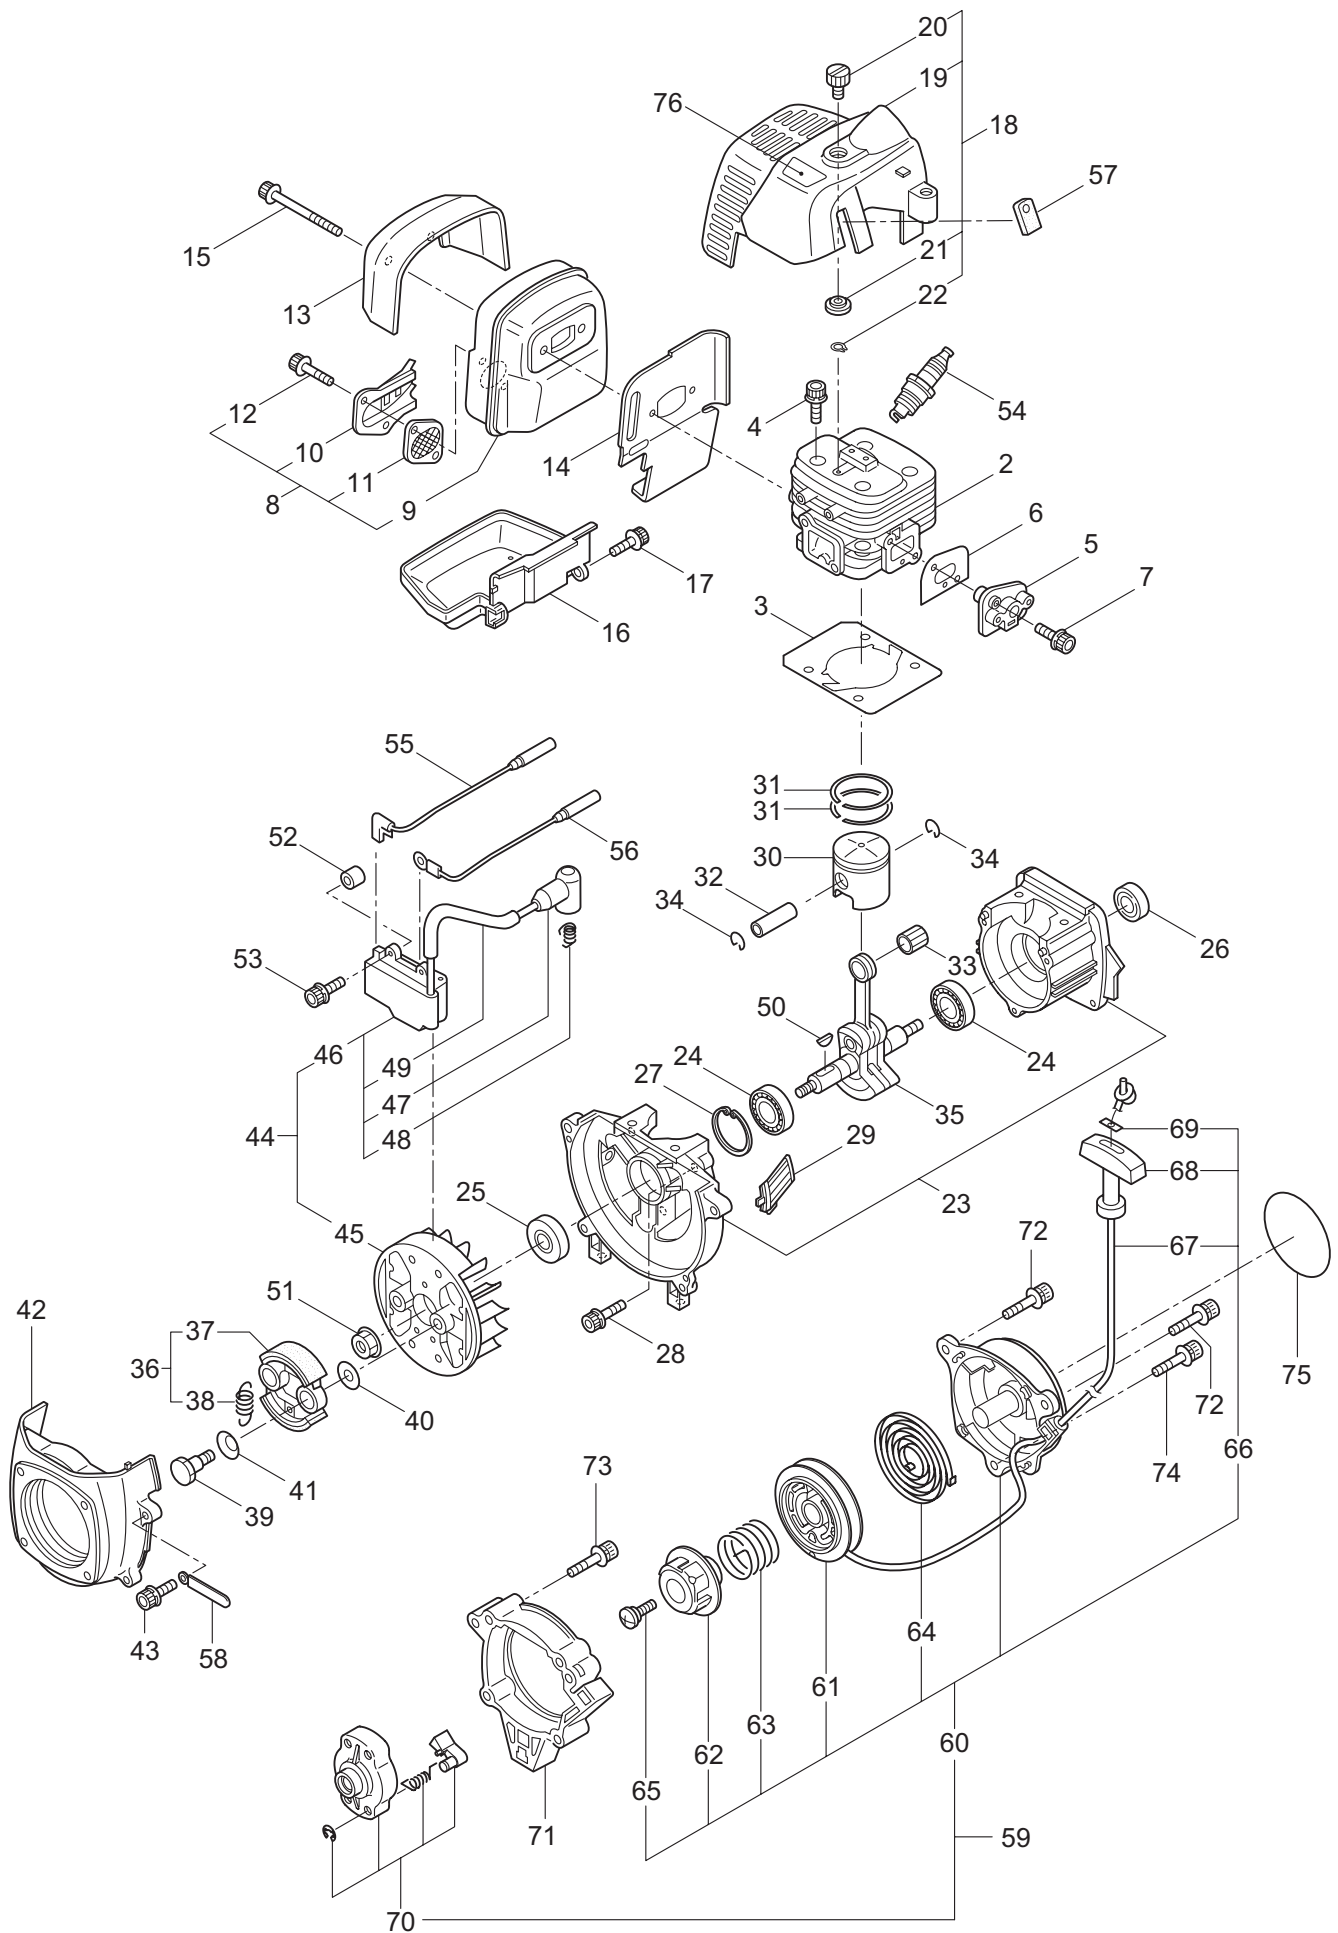

3. B30L TURBO ENGINE

Ref. No.	Part No.	Part Name	Q'ty	Remarks
3-46	281746	Ignition Coil Ass'y	1	Incl.47-49
3-47	269714	Plug Boot	1	
3-48	269715	Connector	1	
3-49	281756	Insulator	1	
3-50	261076	Woodruff Key	1	3X10
3-51	261417	Nut, Rotor	1	M8
3-52	280381	Spacer	2	
3-53	261256	Cap Screw	2	M4X25WSW
3-54	285982	Spark Plug	1	BPM8Y
3-55	269722	Lead	1	
3-56	268044	Lead	1	
3-57	269189	Grommet	1	
3-58	264588	Clamp	1	
3-59	283476	Recoil Starter Ass'y	1	Incl.60-70
3-60	283477	Recoil Ass'y	1	Incl.61-69
3-61	283504	Reel	1	
3-62	283505	Cam Plate	1	
3-63	283506	Spring	1	
3-64	280931	Spiral Spring	1	
3-65	267213	Screw	1	
3-66	283578	Starter Rope Ass'y	1	Incl.67-69
3-67	283579	Starter Rope	1	
3-68	261725	Starter Grip	1	
3-69	283511	Rope Stopper	1	
3-70	283575	Starter Pawl Ass'y	1	
3-71	284698	Adapter Ass'y	1	
3-72	283391	Cap Screw	2	M4X20WSW
3-73	265726	Cap Screw	4	M4X16WSW
3-74	282096	Cap Screw	1	M4X16
3-75	288407	Label	1	58 B30L TURBO
3-76	288408	Label	1	B30L TURBO