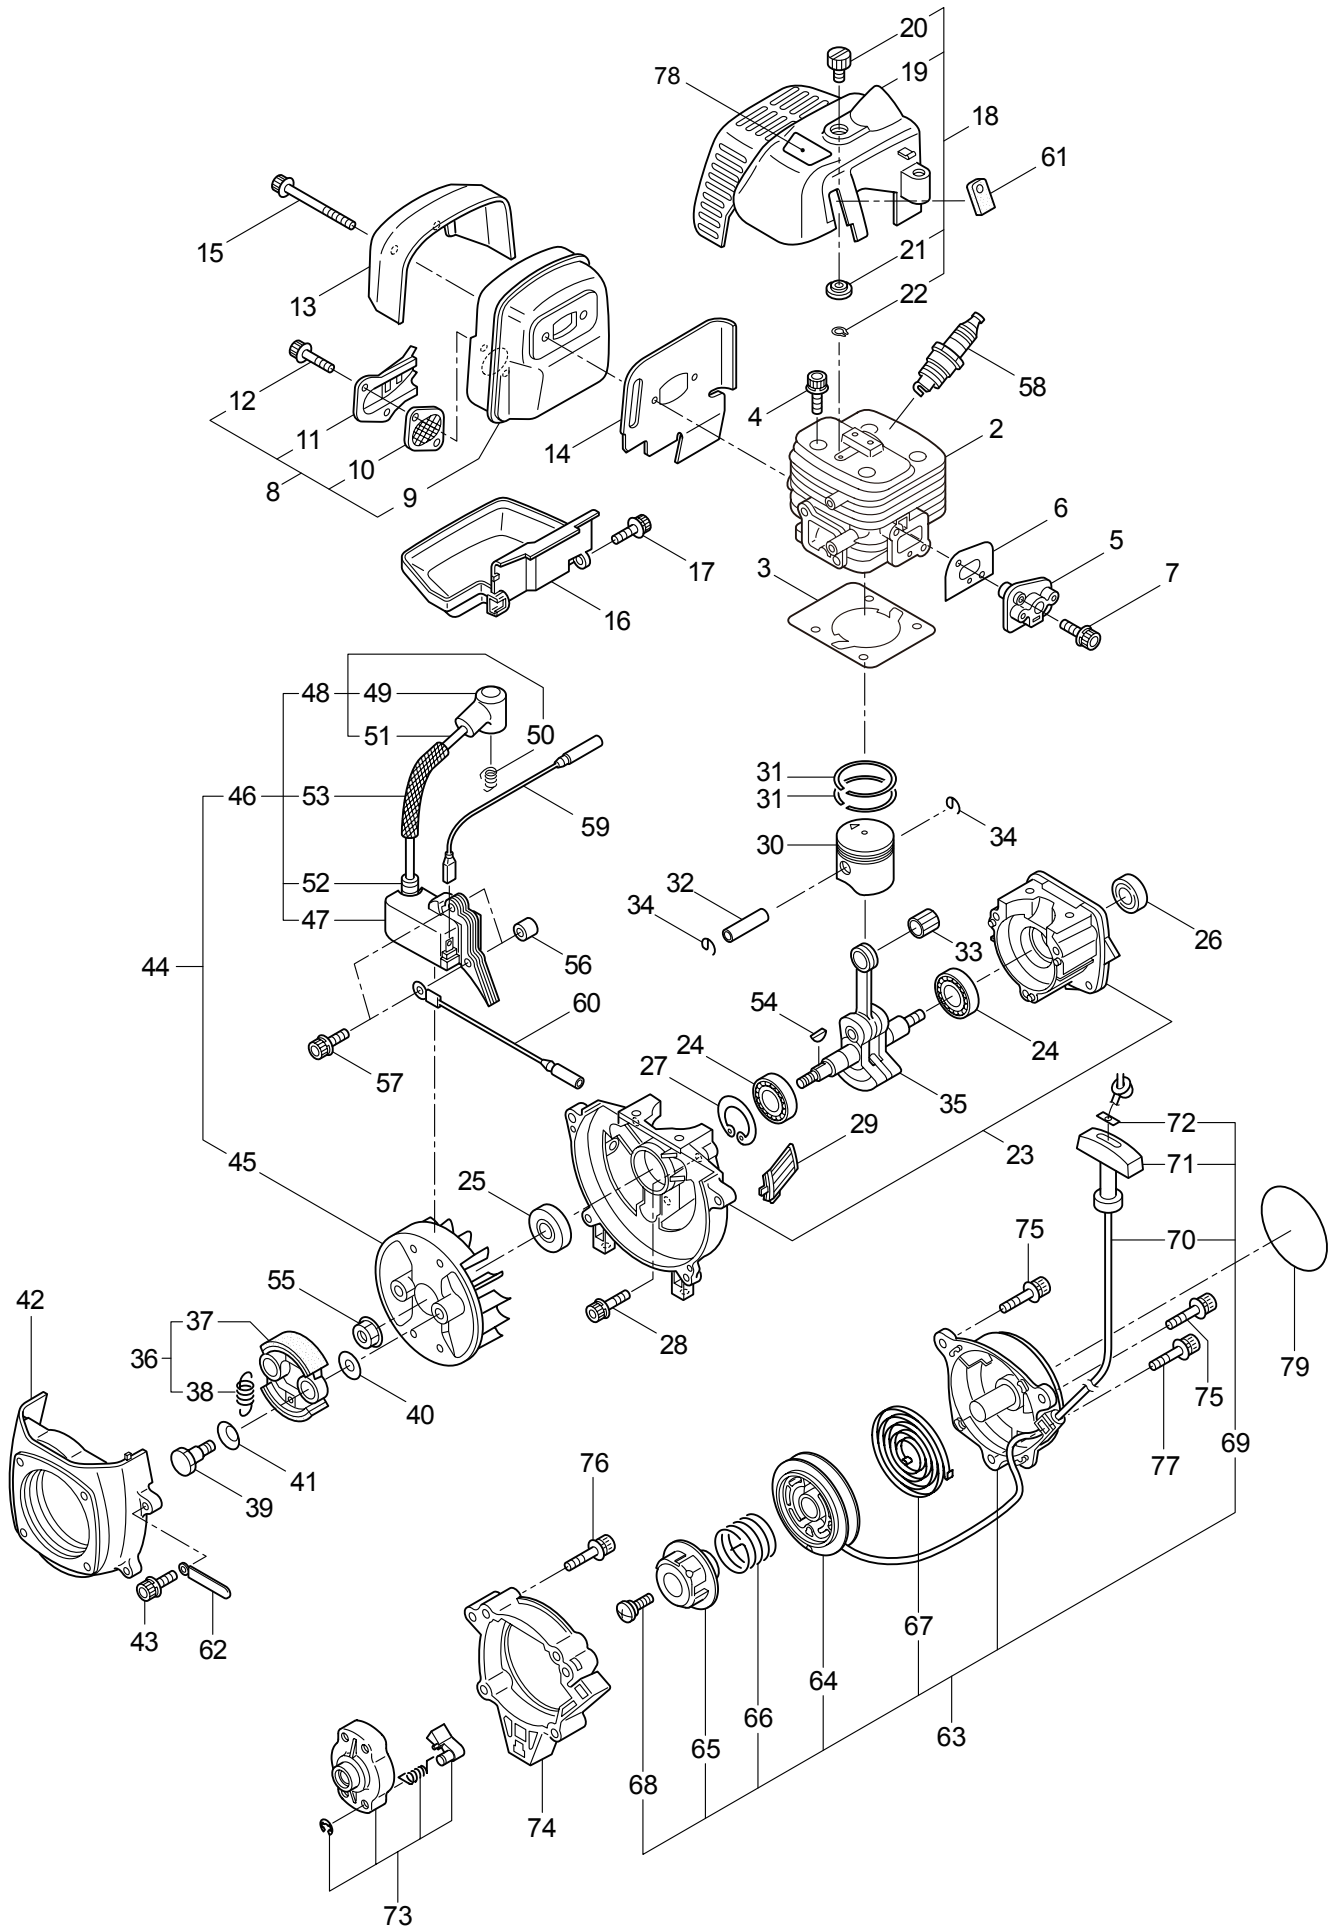

3. B23 ENGINE

Ref. No.	Part No.	Part Name	Q'ty	Remarks
3-1	858921	Engine	1	CE230/35
3-2	286309	Cylinder	1	
3-3	286074	Gasket	1	
3-4	261250	Cap Screw	4	M5x20
3-5	269144	Insulator	1	New gasket required
3-6	267049	Gasket	1	
3-7	265924	Cap Screw	2	M5x25
3-8	282208	Muffler Ass'y	1	Incl.9-12
3-9	282209	Muffler Comp.	1	
3-10	267056	Spark Arrester	1	
3-11	268171	Muffler Tail	1	
3-12	265107	Cap Screw	2	M4x10
3-13	268461	Holder	1	
3-14	281440	Gasket	1	
3-15	266402	Cap Screw	2	M5x55
3-16	281446	Under Cover	1	
3-17	267191	Cap Screw	1	M5x16
3-18	281716	Top Cover Ass'y	1	Incl.19-22
3-19	281444	Top Cover	1	
3-20	261018	Knob	1	
3-21	261020	Spacer	1	
3-22	261734	Snap Ring	1	#5
3-23	268026	Crankcase	1	
3-24	280488	Bearing	2	PPL 6001
3-25	261492	Oil Seal	1	ISCD12287
3-26	261386	Oil Seal	1	ISCD12227
3-27	055185	Snap Ring	1	#28
3-28	261612	Cap Screw	3	M5x30
3-29	281442	Screen	1	
3-30	268032	Piston	1	
3-31	282177	Piston Ring	2	
3-32	261036	Piston Pin	1	
3-33	263957	Bearing, Needle	1	KTV81112EG01 B2
3-34	261576	Clip,Piston	2	
3-35	268187	Crankshaft/Conn.Rod Ass'y	1	
3-36	267327	Clutch Ass'y	1	Incl.37,38
3-37	267342	Clutch Shoe	2	(2)required
3-38	267345	Spring,Clutch	1	
3-39	264505	Bolt	2	
3-40	261189	Washer	2	6x16.5x1.2
3-41	261777	Wave Washer	2	
3-42	281443	Fan Cover	1	
3-43	261250	Cap Screw	4	M5x20
3-44	286269	Magneto Ass'y	1	Incl.45-53
3-45	286271	Rotor/Fan	1