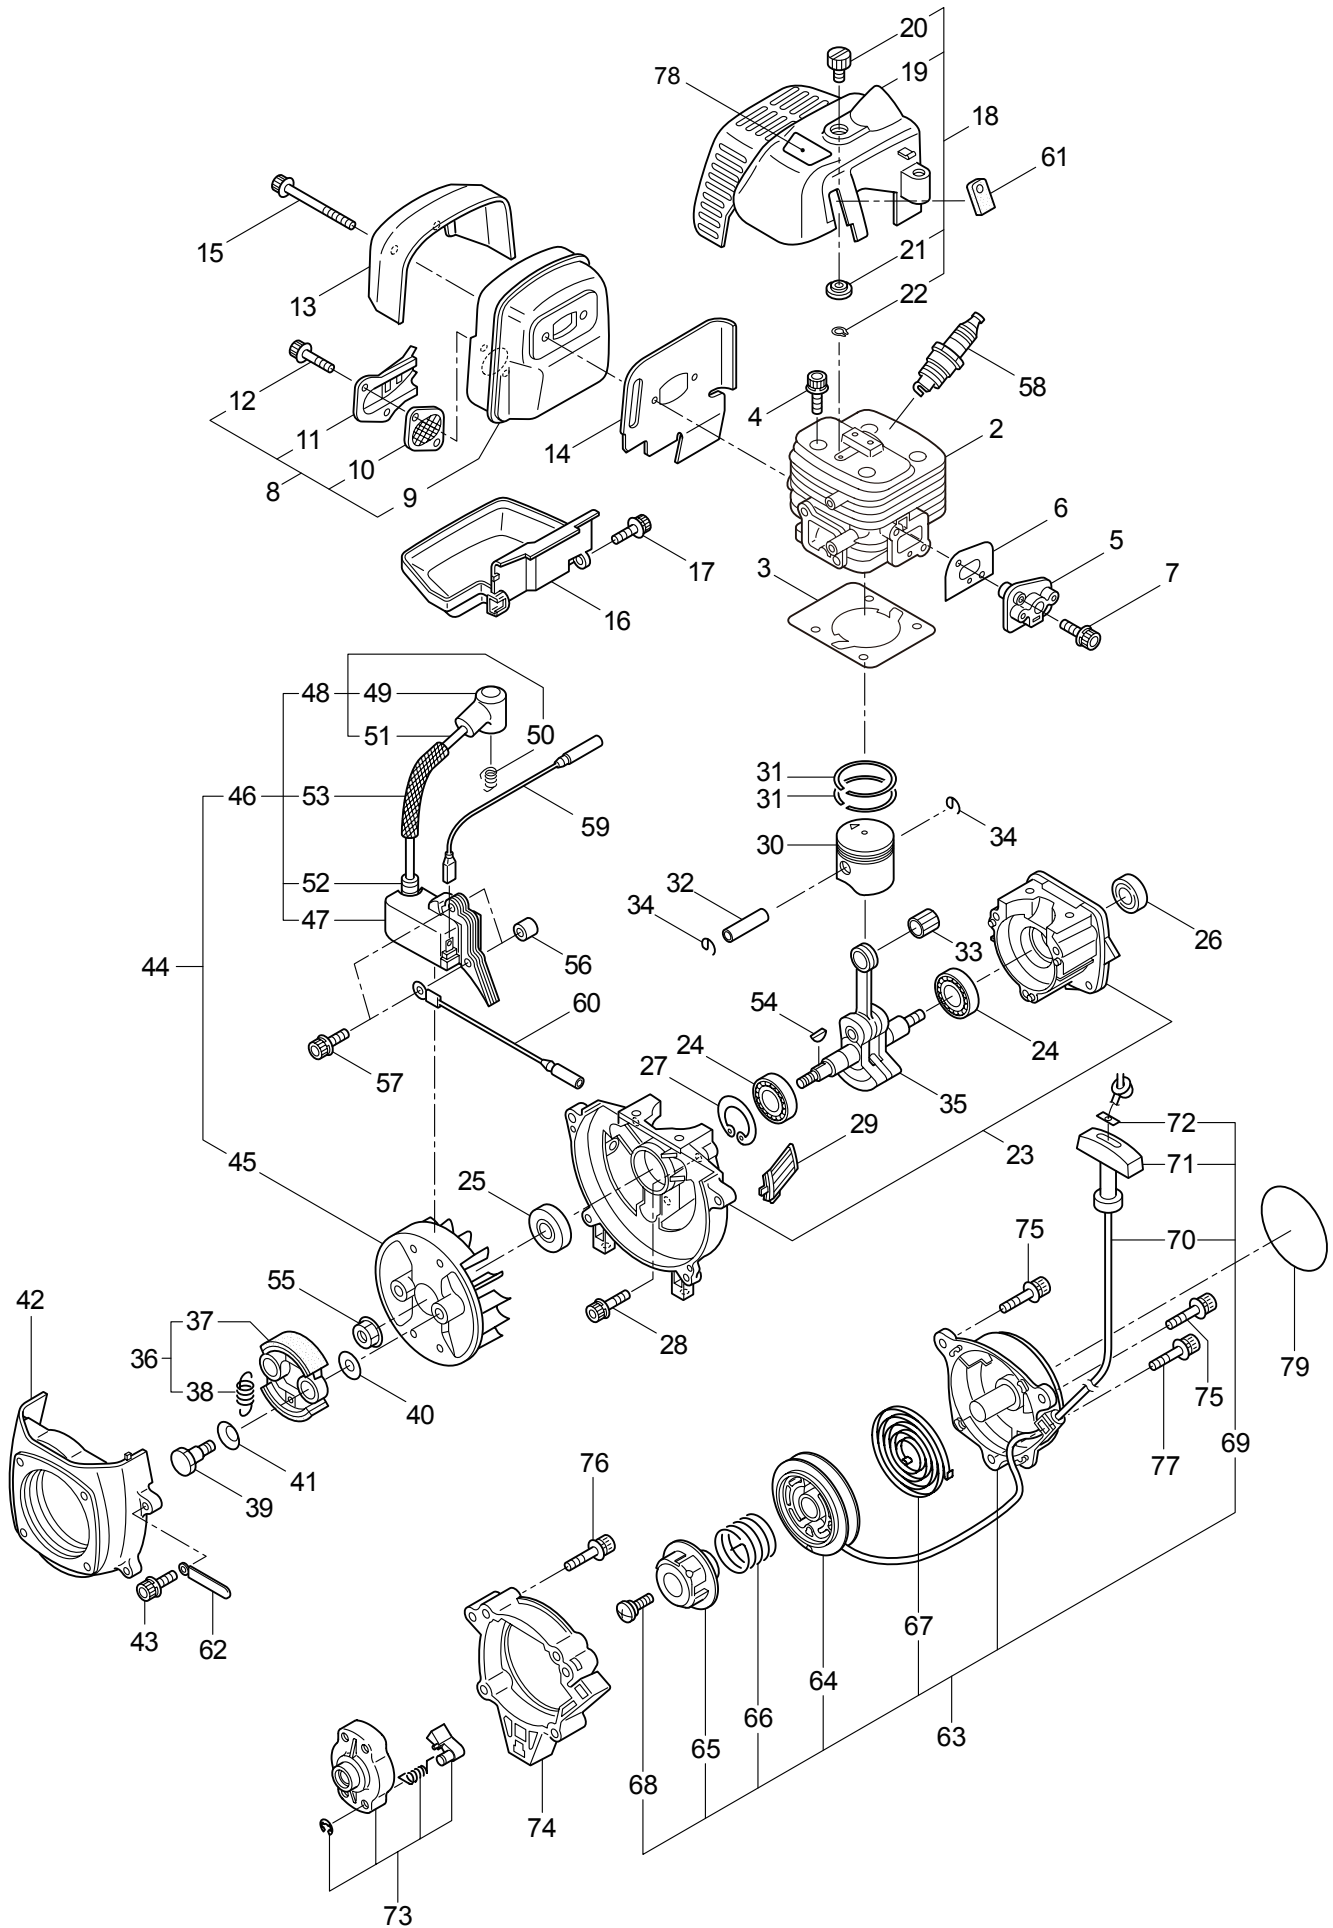

3. B23
ENGINE

Ref. No.	Part No.	Part Name	Q'ty	Remarks
3-46	281705	Ignition Coil Ass'y	1	Incl.47-53
3-47	281706	Coil	1	
3-48	281707	Spark Plug Wire Ass'y	1	Incl.49-51
3-49	261074	Plug Boot	1	
3-50	261075	Connector	1	
3-51	281709	Spark Plug Wire	1	
3-52	261072	Cap	1	
3-53	280080	Insulator	1	
3-54	261076	Woodruff Key	1	3x10
3-55	261417	Nut,Rotor	1	M8
3-56	280381	Spacer	2	
3-57	261256	Cap Screw	2	M4x25
3-58	285982	Spark Plug	1	NGK BPM8Y
3-59	263804	Lead	1	
3-60	268044	Lead	1	
3-61	269189	Grommet	1	
3-62	264588	Clamp	1	
3-63	283477	Recoil Ass'y	1	Incl.64-72
3-64	283504	Reel	1	
3-65	283505	Cam Plate	1	
3-66	283506	Spring	1	
3-67	280931	Spiral Spring	1	
3-68	267213	Screw	1	
3-69	283578	Stater Rope Ass'y	1	Incl.70-72
3-70	283579	Stater Rope	1	
3-71	261725	Starter Grip	1	
3-72	283511	Rope Stopper	1	
3-73	283575	Starter Pawl Ass'y	1	
3-74	284698	Adapter Ass'y	1	
3-75	283391	Cap Screw	2	M4x20
3-76	265726	Cap Screw	4	M4x16
3-77	282096	Cap Screw	1	M4x16WSW
3-78	288320	Label	1	B23
3-79	288319	Label	1	B23