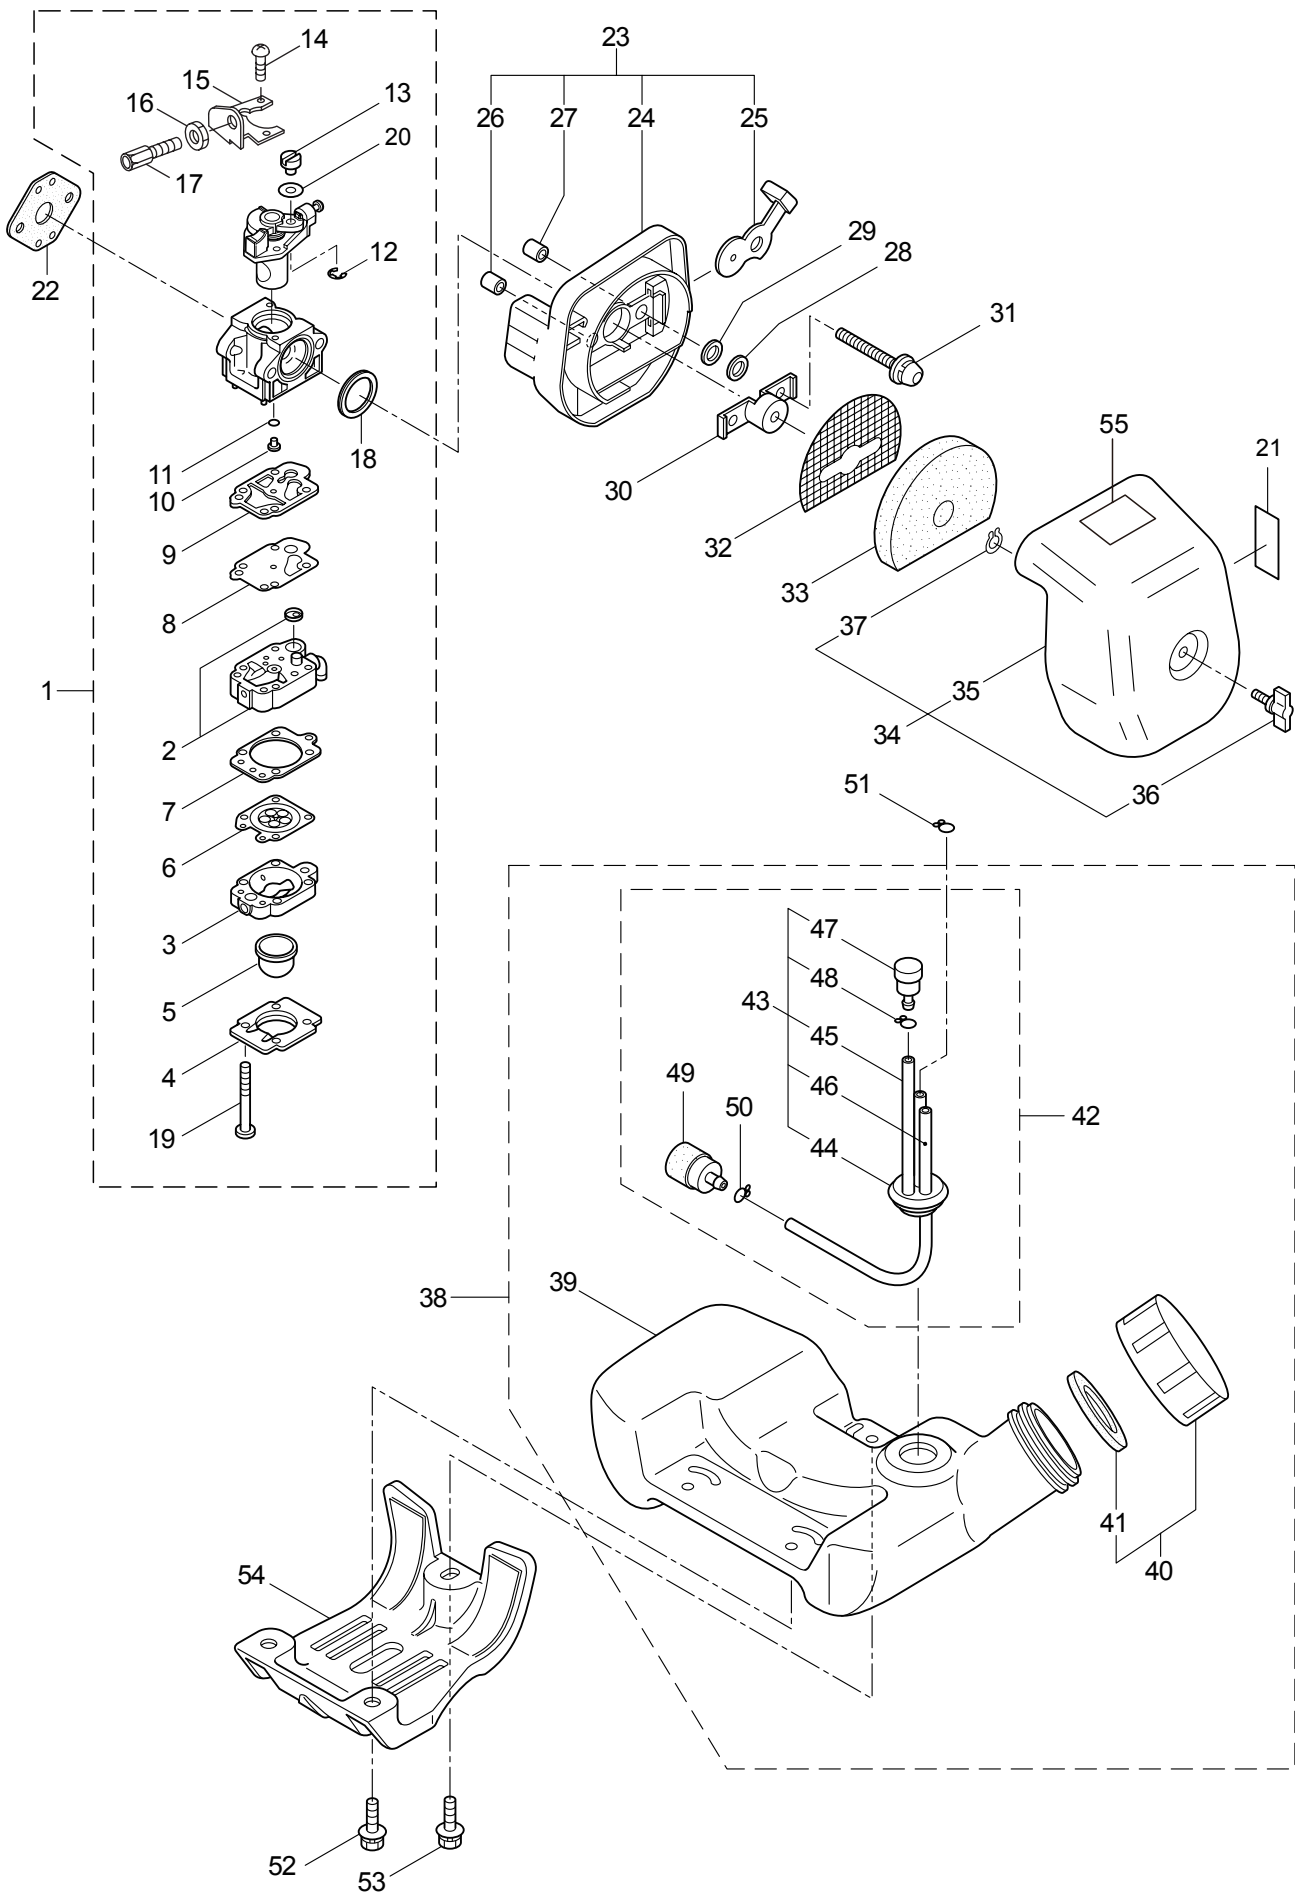

4. B23
CARBURETOR, FUEL TANK

Ref. No.	Part No.	Part Name	Q'ty	Remarks
4-46	282501	Fuel Pipe	1	150L
4-47	261590	Breather	1	
4-48	261117	Clip	1	
4-49	264653	Filter Ass'y	1	
4-50	261117	Clip	1	
4-51	261117	Clip	1	
4-52	281714	Cap Screw	2	M5x20
4-53	281715	Cap Screw	1	M5x20
4-54	281447	Stand	1	
4-55	285188	Label	1