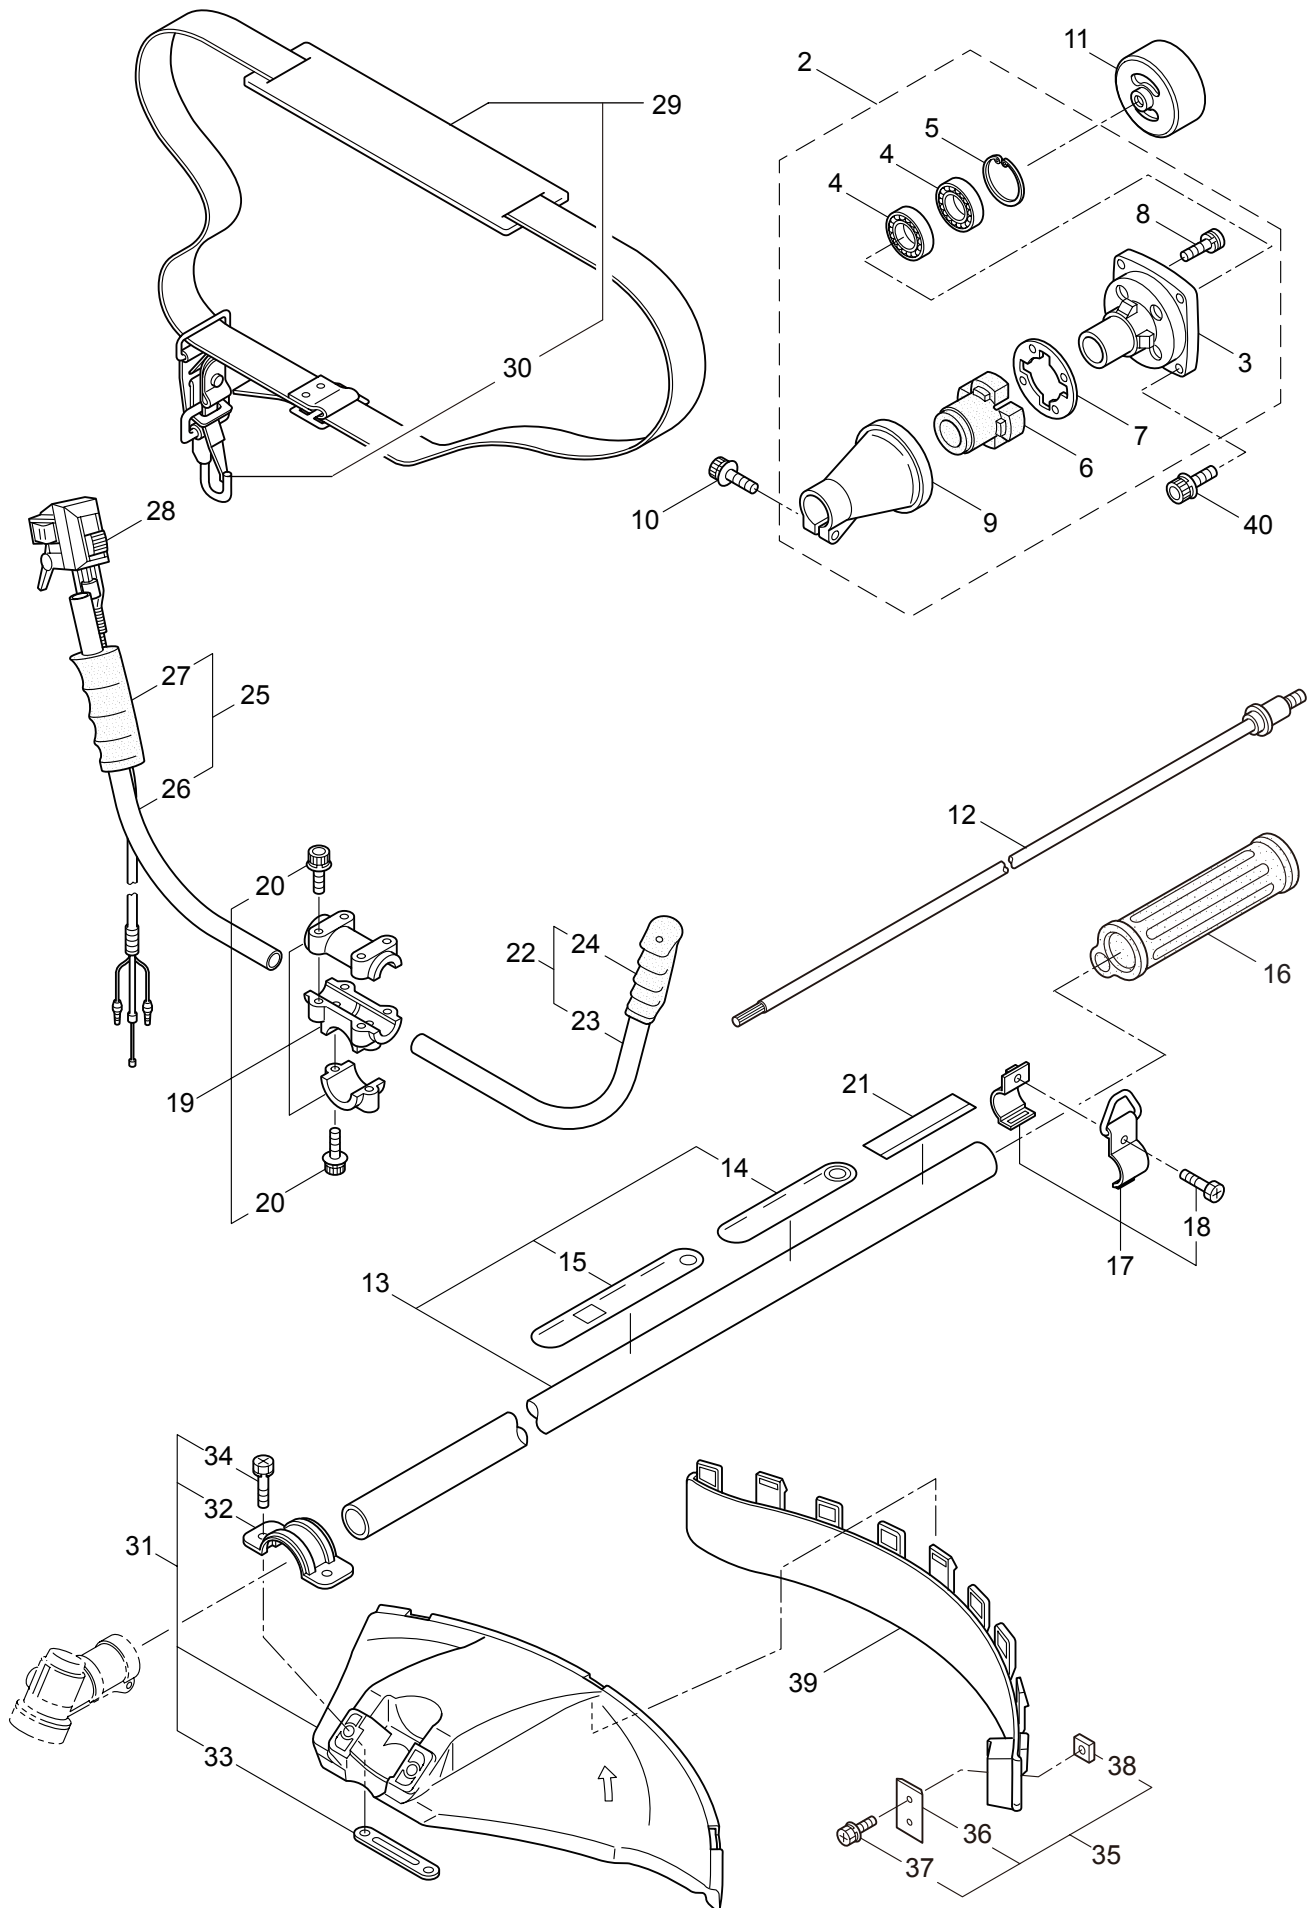

2011. 09.

P/N 523274

1. B23
MAIN BODY

Ref. No.	Part No.	Part Name	Q'ty	Remarks
1-1	363865	B23	1	
1-2	215512	Clutch Case Ass'y	1	Incl.3-9
1-3	214592	Bearing Case	1	
1-4	214161	Bearing	2	#6000ZZ
1-5	054676	Snap Ring	1	#26
1-6	214162	Buffer	1	
1-7	214163	Washer	1	
1-8	092033	Screw	4	M5x15
1-9	214593	Driveshaft Tube Adapter	1	
1-10	261246	Cap Screw	1	M5x25
1-11	054677	Clutch Drum	1	
1-12	219268	Driveshaft Ass'y	1	
1-13	220078	Driveshaft Tube Ass'y	1	Incl.14,15
1-14	221501	Label	1	Warning
1-15	221502	Label	1	Caution
1-16	215532	Shaft Grip	1	
1-17	054691	Hanging Bracket Ass'y	1	Incl.18
1-18	089738	Bolt	1	M5x15
1-19	216935	Bracket Ass'y	1	Incl.20
1-20	261246	Cap Screw	6	M5x25
1-21	232808	Label	1	B23
1-22	225225	Handle (A) Ass'y	1	Incl.23,24
1-23	219362	Handle (A)	1	
1-24	218467	Handle Grip	1	
1-25	225227	Handle (B) Ass'y	1	Incl.26,27
1-26	219363	Handle (B)	1	
1-27	218468	Handle Grip	1	
1-28	221784	Throttle Trigger	1	
1-29	220533	Hanging Strap Ass'y	1	Incl.30
1-30	231657	Hook	1	
1-31	228302	Safety Cover Ass'y	1	Incl.32-34
1-32	227822	Bracket	1	
1-33	227819	Bracket	1	
1-34	092555	Bolt	2	M6x30
1-35	230789	String Cutter Ass'y	1	Incl.36-38
1-36	230747	String Cutter	1	
1-37	817002	Bolt	1	M5x20
1-38	228325	Nut	1	
1-39	230748	Cover Extention	1	
1-40	261250	Cap Screw	4	M5x20

2. B23
GEARCASE

Ref. No.	Part No.	Part Name	Q'ty	Remarks
2-1	228403	Gearcase Ass'y	1	Incl.2-17
2-2	225960	Gearcase	1	
2-3	089845	Bolt	1	M8x10
2-4	227990	Bearing	1	#608
2-5	228416	Gear Set	1	
2-6	225896	Bolt	1	M5x10
2-7	227991	Bearing	1	#6001DDU
2-8	055185	Snap Ring	1	#28
2-9	227992	Bearing	1	#609
2-10	227993	Bearing	1	#609Z
2-11	228477	Snap Ring	1	#9
2-12	140270	Snap Ring	1	#24
2-13	092550	Bolt	1	M5x25-7T
2-14	212986	Boss Adapter	1	
2-15	140275	Clamping Washer	1	
2-16	215547	Stabilizer	1	
2-17	215610	Bolt	1	M8x22,Counterclockwise
2-18	232025	Instruction Manual	1	
2-19	210418	Box Spanner	1	13x19x(+)
2-20	219431	Wrench	1	3mm
2-21	219432	Wrench	1	4mm
2-22	022865	Double-ended Wrench	1	8x10