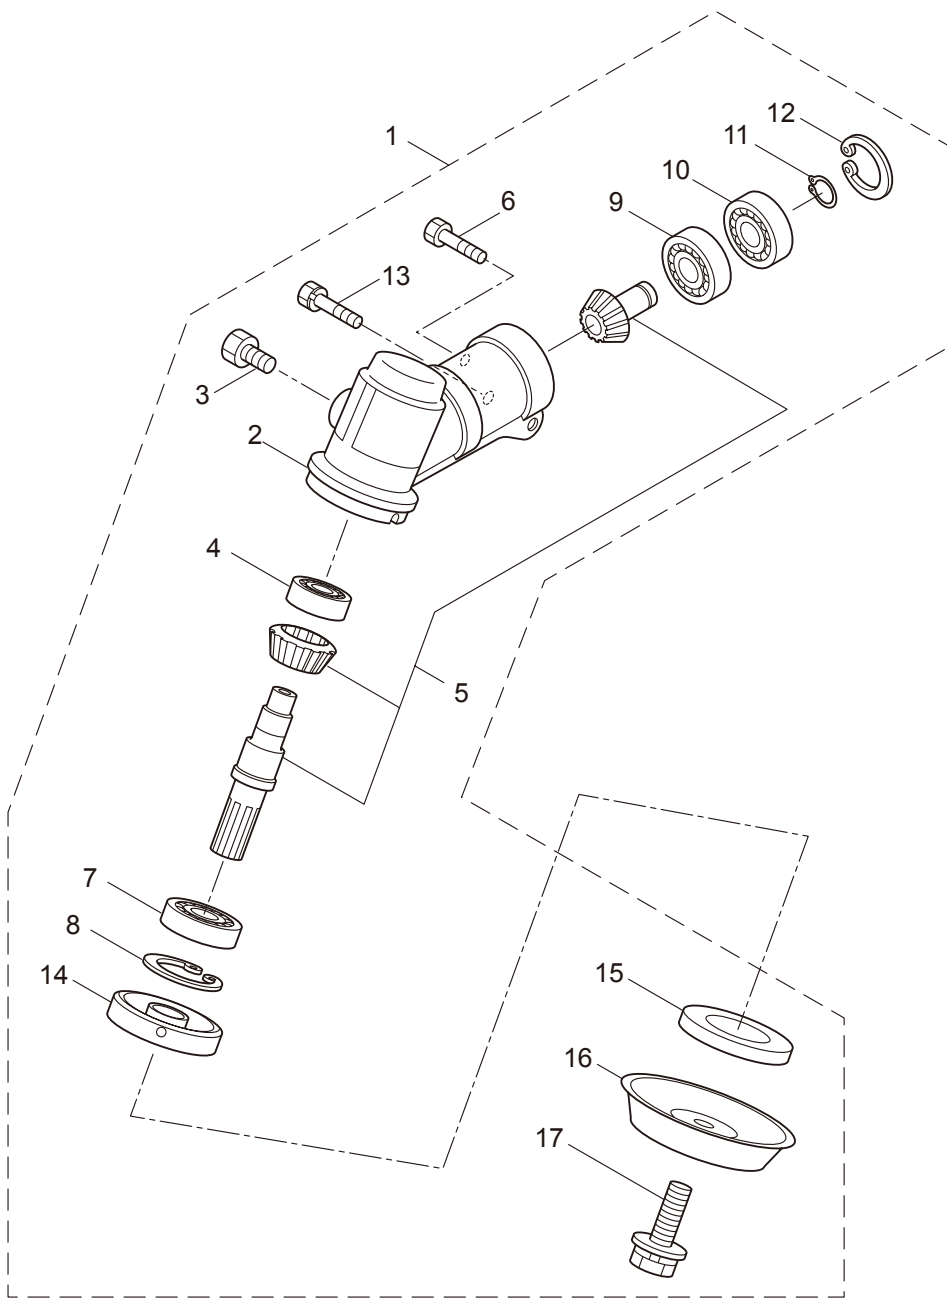

2011. 09.

P/N 523274

1. B23
MAIN BODY

Ref. No.	Part No.	Part Name	Q'ty	Remarks
1-1	363865	B23	1	
1-2	215512	Clutch Case Ass'y	1	Incl.3-9
1-3	214592	Bearing Case	1	
1-4	214161	Bearing	2	#6000ZZ
1-5	054676	Snap Ring	1	#26
1-6	214162	Buffer	1	
1-7	214163	Washer	1	
1-8	092033	Screw	4	M5x15
1-9	214593	Driveshaft Tube Adapter	1	
1-10	261246	Cap Screw	1	M5x25
1-11	054677	Clutch Drum	1	
1-12	219268	Driveshaft Ass'y	1	
1-13	220078	Driveshaft Tube Ass'y	1	Incl.14,15
1-14	221501	Label	1	Warning
1-15	221502	Label	1	Caution
1-16	215532	Shaft Grip	1	
1-17	054691	Hanging Bracket Ass'y	1	Incl.18
1-18	089738	Bolt	1	M5x15
1-19	216935	Bracket Ass'y	1	Incl.20
1-20	261246	Cap Screw	6	M5x25
1-21	232808	Label	1	B23
1-22	225225	Handle (A) Ass'y	1	Incl.23,24
1-23	219362	Handle (A)	1	
1-24	218467	Handle Grip	1	
1-25	225227	Handle (B) Ass'y	1	Incl.26,27
1-26	219363	Handle (B)	1	
1-27	218468	Handle Grip	1	
1-28	221784	Throttle Trigger	1	
1-29	220533	Hanging Strap Ass'y	1	Incl.30
1-30	231657	Hook	1	
1-31	228302	Safety Cover Ass'y	1	Incl.32-34
1-32	227822	Bracket	1	
1-33	227819	Bracket	1	
1-34	092555	Bolt	2	M6x30
1-35	230789	String Cutter Ass'y	1	Incl.36-38
1-36	230747	String Cutter	1	
1-37	817002	Bolt	1	M5x20
1-38	228325	Nut	1	
1-39	230748	Cover Extention	1	
1-40	261250	Cap Screw	4	M5x20

2. B23
GEARCASE

Ref. No.	Part No.	Part Name	Q'ty	Remarks
2-1	228403	Gearcase Ass'y	1	Incl.2-17
2-2	225960	Gearcase	1	
2-3	089845	Bolt	1	M8x10
2-4	227990	Bearing	1	#608
2-5	228416	Gear Set	1	
2-6	225896	Bolt	1	M5x10
2-7	227991	Bearing	1	#6001DDU
2-8	055185	Snap Ring	1	#28
2-9	227992	Bearing	1	#609
2-10	227993	Bearing	1	#609Z
2-11	228477	Snap Ring	1	#9
2-12	140270	Snap Ring	1	#24
2-13	092550	Bolt	1	M5x25-7T
2-14	212986	Boss Adapter	1	
2-15	140275	Clamping Washer	1	
2-16	215547	Stabilizer	1	
2-17	215610	Bolt	1	M8x22,Counterclockwise
2-18	232025	Instruction Manual	1	
2-19	210418	Box Spanner	1	13x19x(+)
2-20	219431	Wrench	1	3mm
2-21	219432	Wrench	1	4mm
2-22	022865	Double-ended Wrench	1	8x10