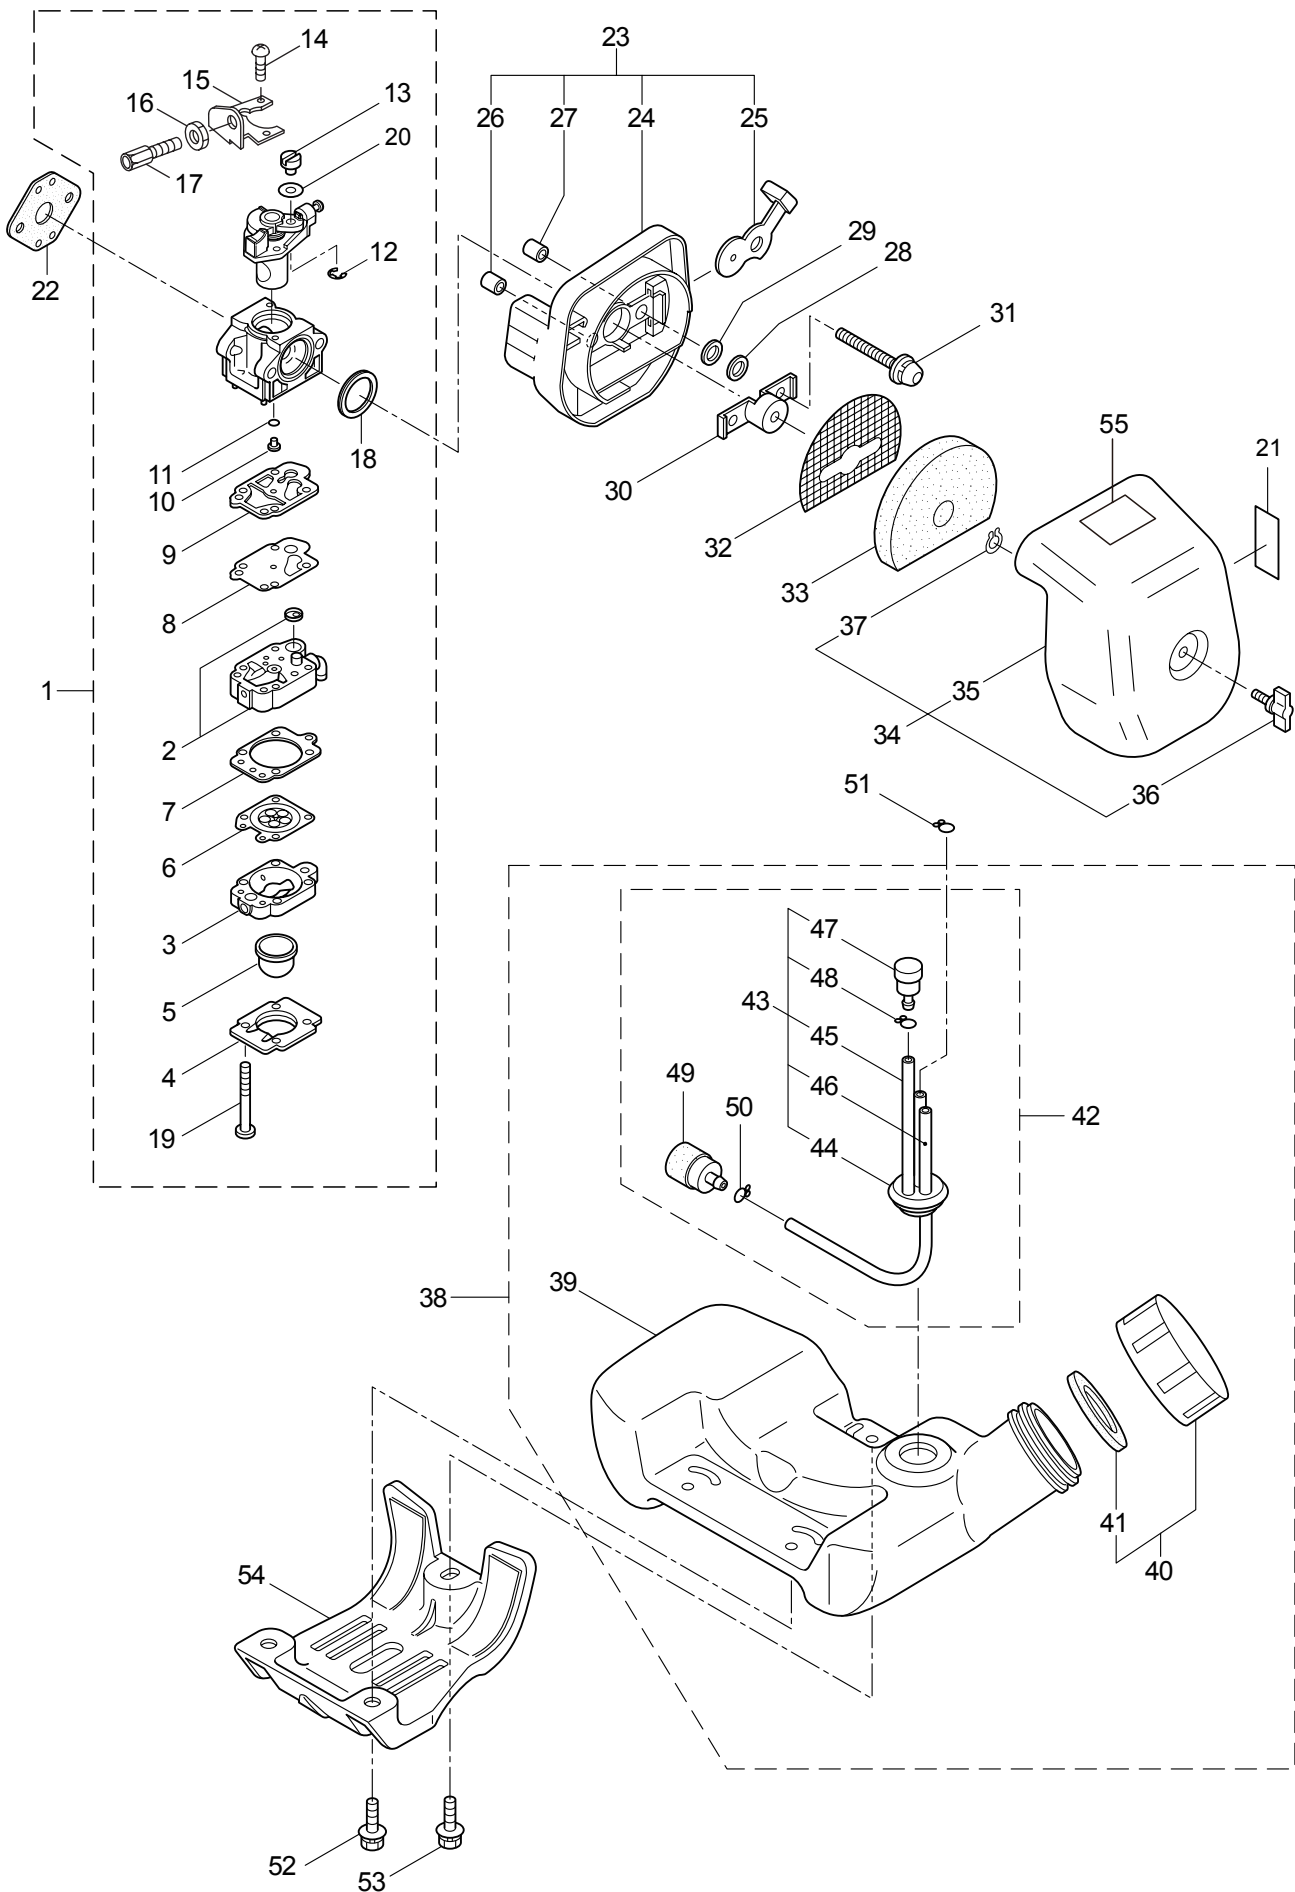

4. B23
CARBURETOR, FUEL TANK

Ref. No.	Part No.	Part Name	Q'ty	Remarks
4-1	286703	Carburetor Ass'y	1	Incl.2-20 New gasket required
4-2	264155	Pump Body	1	
4-3	262991	Purge Body	1	
4-4	262992	Cover Plate	1	
4-5	261874	Primer Bulb	1	
4-6	283905	Diaphragm, Meterring	1	
4-7	262993	Gasket	1	
4-8	262994	Diaphragm,Fuel Pump	1	
4-9	282576	Gasket	1	
4-10	281487	Main Jet	1	#37
4-11	261871	O-Ring	1	
4-12	261876	E-Ring	1	
4-13	261658	Swivel	1	
4-14	261875	Screw	2	
4-15	264677	Bracket	1	
4-16	261878	Nut	1	
4-17	263994	Adapter	1	
4-18	261657	Packing	1	
4-19	262996	Screw	4	
4-20	264678	Washer	1	
4-21	261352	Label	1	Choke
4-22	261864	Gasket	1	
4-23	268055	Air Filter Case Ass'y	1	Incl.24-27
4-24	268056	Air Filter Case	1	
4-25	268057	Valve	1	
4-26	268157	Sleeve	1	5.5x7.1x6L
4-27	268412	Sleeve	1	5.5x7.1x6.6L
4-28	263345	Packing	1	7.2x11xt1.3
4-29	263942	Washer	1	7.2x12xt0.15
4-30	263815	Stay	1	
4-31	264016	Cap Screw	2	M5x60
4-32	265026	Screen	1	
4-33	265027	Foam Element	1	
4-34	268058	Air Filter Cover Ass'y	1	Incl.35-37
4-35	268059	Air Filter Cover	1	
4-36	281438	Knob	1	
4-37	261734	Snap Ring	1	#5
4-38	285690	Fuel Tank Ass'y	1	Incl.39-50
4-39	285048	Fuel Tank	1	
4-40	281565	Fuel Tank Cap Ass'y	1	Incl.41
4-41	269377	Gasket	1	
4-42	282334	Fuel Pipe Pick-up Ass'y	1	Incl.43-50
4-43	282335	Fuel Pipe Ass'y	1	Incl.44-48
4-44	268065	Grommet	1	
4-45	282337	Return Pipe	1