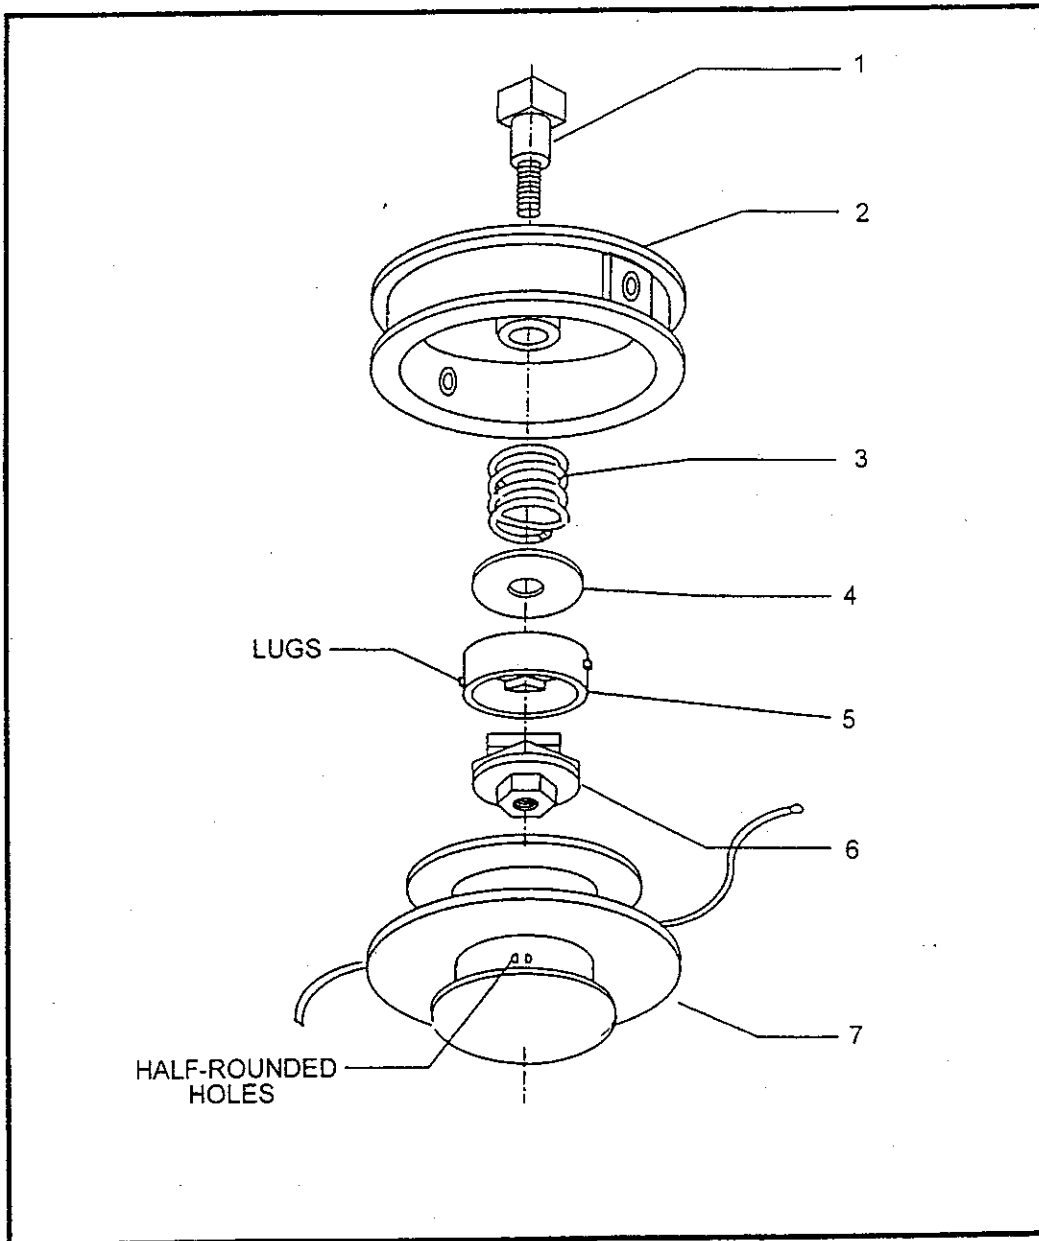

Is Your Product Registered?

Contact your Dealer to verify.

Warranties are based on Registrations and reduced to 1 year without
Registration.

SEMI MATIC TAP HEAD (840568)

Ref No.	Part No.	Description	Q'ty	Notes
1	840570	Shaft Bolt	1	
2	840571	Housing W/Eyelets	1	
3	840406	Spring	1	
4	840573	Washer	1	
5	840574	Outer Drive	1	
6	840575	Inner Cam	1	
7	840576	Spool W/Line	1	