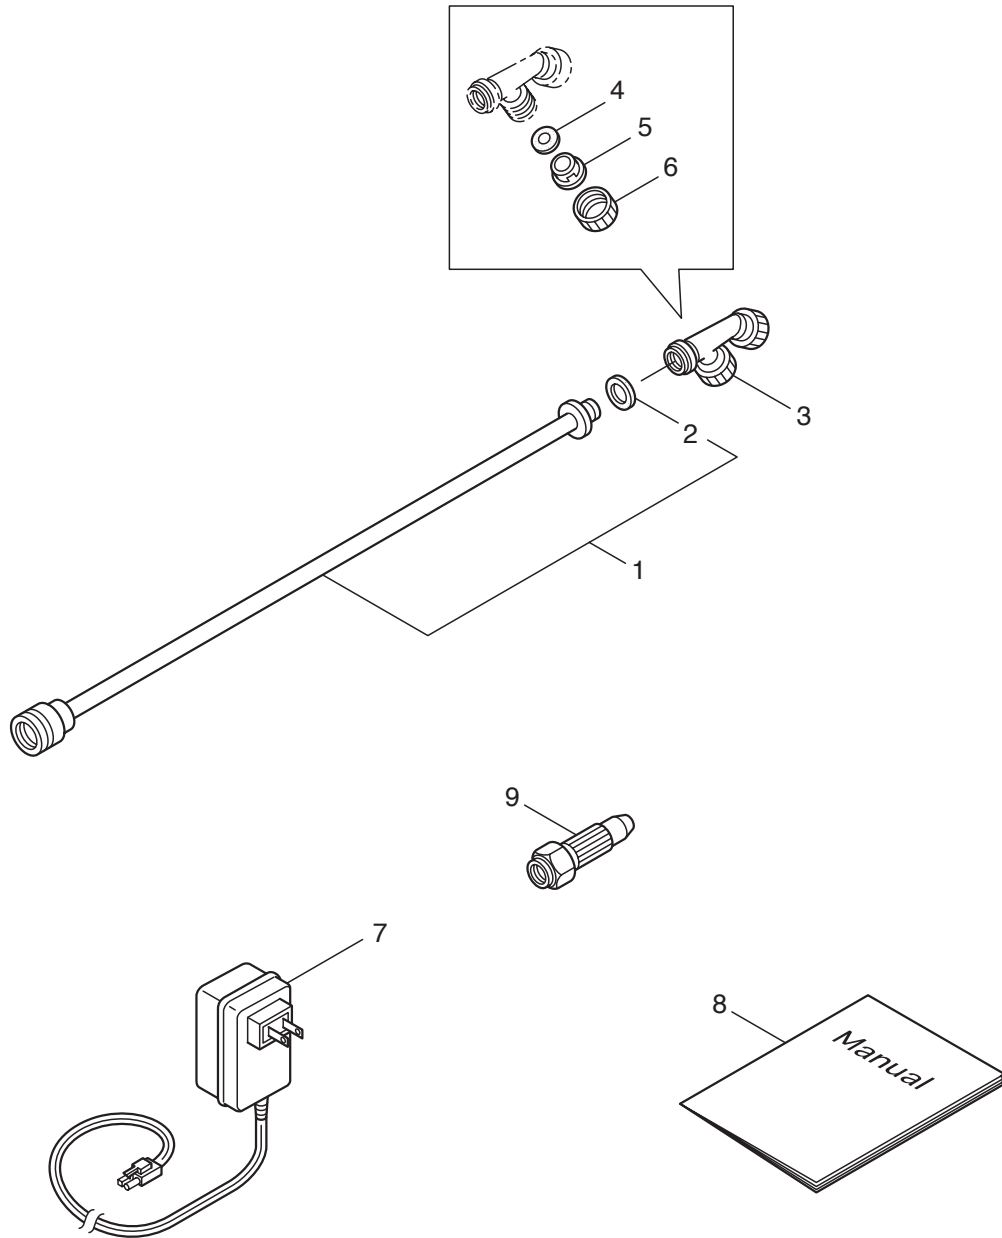

2. MS40B
ACCESSORIES

Ref. No.	Part No.	Part Name	Q'ty	Remarks
2-1	127253	Nozzle Pipe Ass'y	1	Incl.2
2-2	112850	Packing	1	
2-3	117958	Wide Nozzle Ass'y	1	Incl.4-6
2-4	103171	Packing	2	
2-5	118266	Nozzle Plate	2	
2-6	103173	Cap	2	
2-7	127999	Battery Charger	1	
2-8	127979	Instruction Manual	1	
2-9	127460	Nozzle Ass'y	1