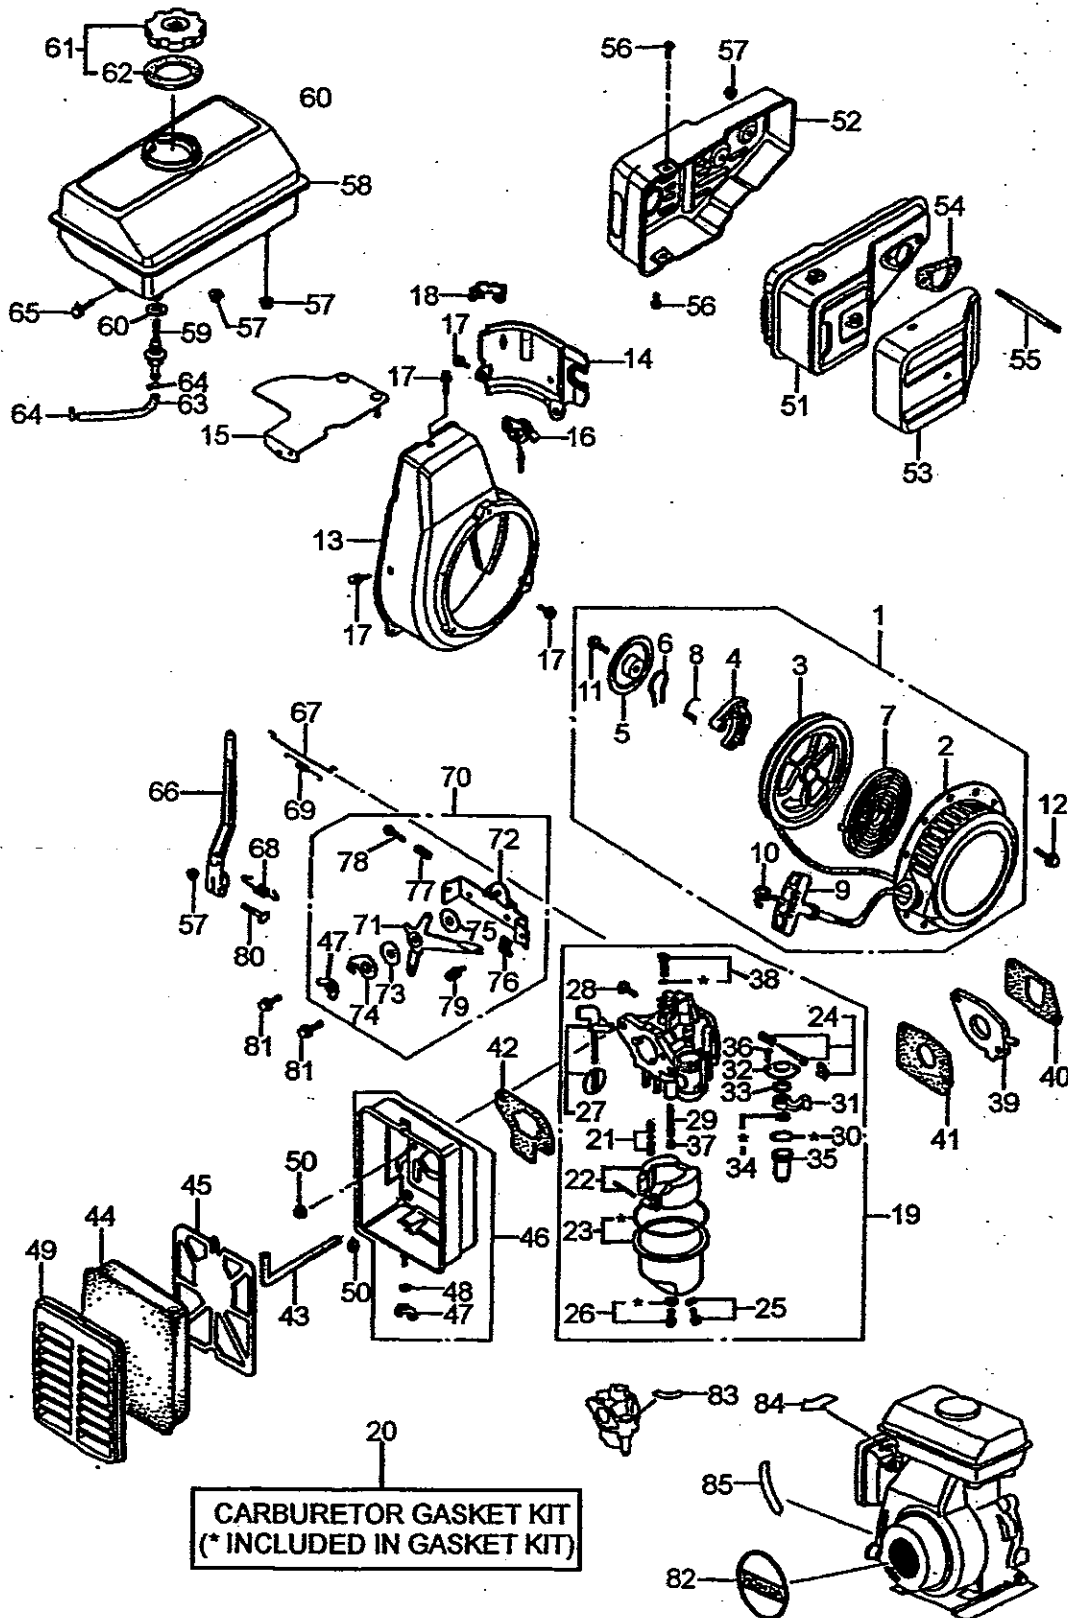

ENGINE(FUEL TANK, FAN COVER, STARTER)

ENGINE(FUEL TANK,FAN COVER,STARTER)

Ref No.	Part No.	Description	Q'ty	Notes
1	622225	Recoil Starter Assy.	1	INCL. 2-11
2	622226	Recoil Starter Case Comp.	1	
3	622227	Recoil Starter Reel	1	
4	599630	Starter Ratchet	1	
5	990445	Friction Plate	1	
6	990446	Friction Spring	1	
7	599631	Recoil Starter Spring	1	
8	990448	Return Spring	1	
9	620862	Recoil Starter Knob	1	
10	632717	Recoil Starter Rope	1	
11	632718	Bolt	1	6X20
12	626609	Flange Bolt	3	
13	632719	Fan Cover Comp.	1	
14	998222	Shroud	1	
15	632720	Top Cover	1	
16	632721	Engine Stop Switch Assy.	1	
17	990467	Bolt	6	6X12
18	998223	Tube Clip	1	
19	632722	Carburetor Assy.	1	INCL. 21-38
20	622233	Gasket Set	1	
21	998250	Float Valve Set	1	
22	998253	Float Set	1	
23	998254	Float Chamber Set	1	
24	632788	Screw Set	1	
25	998255	Drain Screw Set	1	
26	998256	Screw Set	1	
27	622234	Choke Set	1	
28	998258	Throttle Stop Screw	1	
29	632723	Main Nozzle	1	
30	998262	O-Ring	1	
31	632724	Valve Lever	1	
32	629366	Setting Lever Plate	1	
33	998265	Cock Lever Spring	1	
34	620840	Petcock Gasket	1	
35	998261	Fuel Strainer Cup	1	
36	998267	Screw	2	3X6
37	632725	Main Jet	1	#50
37	632726	Main Jet	1	#52
37	632727	Main Jet	1	#55
38	998260	Pilot Jet Set	1	#35
39	622236	Carburetor Insulator	1	
40	622237	Insulator Gasket	1	
41	622238	Carburetor Gasket	1	
42	622239	Air Cleaner Gasket	1	
43	998274	Breather Tube	1	
44	990422	Air Cleaner Element	1	
45	990423	Air Cleaner Grid	1	
46	998272	Air Cleaner Case Assy	1	INCL. 47,48
47	990471	Wingnut	2	
48	990492	Washer	1	
49	998275	Air Cleaner Cover	1	
50	998273	Flange Nut	2	5

Ref No.	Part No.	Description	Q'ty	Notes
51	998228	Muffler Assy	1	
52	622247	Muffler Protector	1	
53	990433	Muffler Seperator	1	
54	622248	Muffler Gasket	1	
55	998233	Stud Bolt	2	6X50
56	622244	Screw	2	6X6
57	990487	Flange Nut	2	
58	622901	Fuel Tank Comp.	1	
59	583789	Fuel Tank Joint	1	
60	629360	O-Ring	1	
61	627205	Fuel Filler Cap Comp.	1	INCL. 62
62	620872	Fuel Filler Cap Gasket	1	
63	629368	Fuel Hose	1	
64	990499	Tube Clip	2	
65	586670	Flange Bolt	1	
66	998283	Governor Arm	1	
67	998285	Governor Rod	1	
68	998284	Governor Spring	1	
69	998286	Throttle Return Spring	1	
70	622232	Control Assy.	1	INCL. 47,71-79
71	998279	Control Lever	1	
72	998277	Control Base Assy	1	
73	998280	Lever Spring	1	
74	998281	Control Lever Washer	1	
75	998278	Control Lever Spacer	1	
76	990418	Cable Holder	1	
77	990419	Control Adj Spring	1	
78	990484	Screw	1	5X25
79	620832	Pan Screw	1	
80	626007	Governor Arm Bolt	1	
81	990467	Flange Bolt	2	6X12
82	632732	Emblem	1	
83	632733	Choke Mark	1	
84	632734	Choke Mark	1	
85	632735	Throttle Mark	1