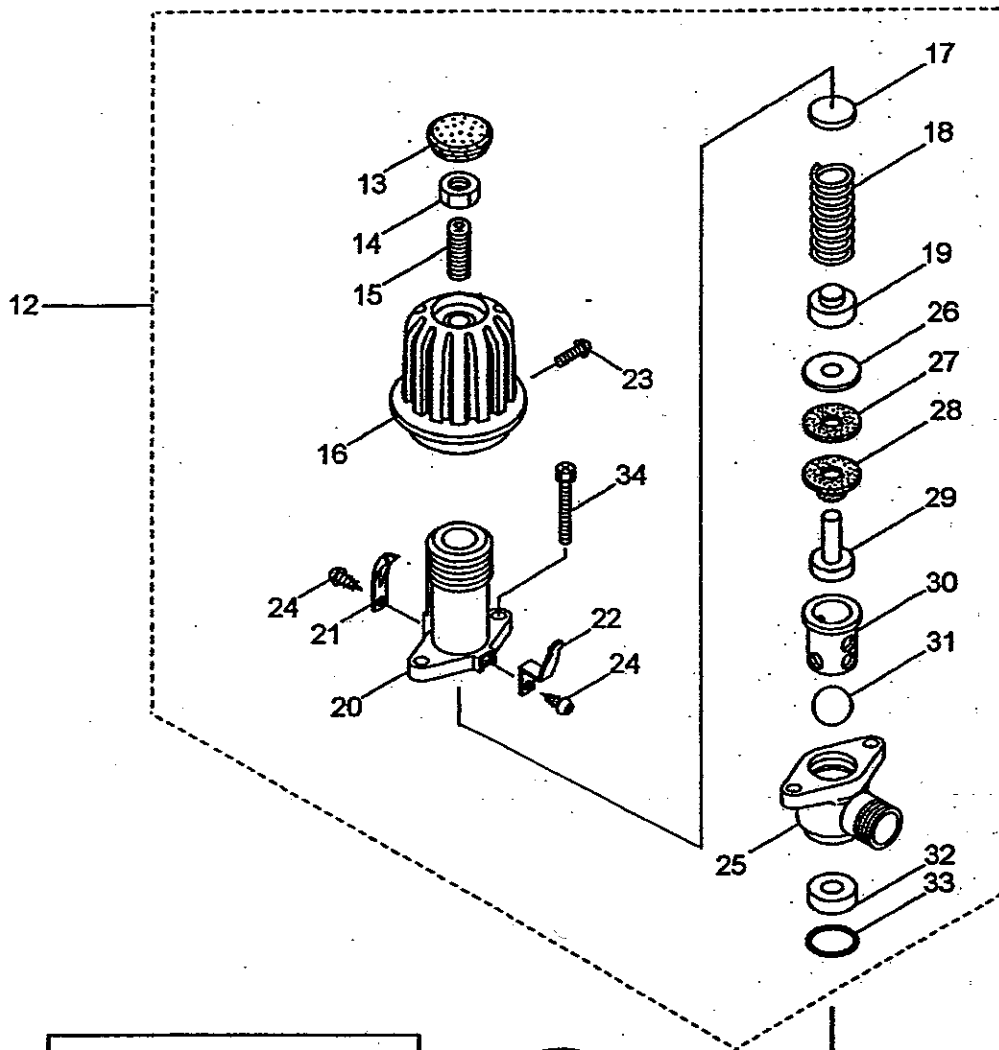

PRESSURE REGULATOR VALVE & DISCHARGE VALVE

PRESSURE REGULATOR VALVE & DISCHARGE VALVE

Ref No.	Part No.	Description	Q'ty	Notes
1	120421	Discharge Manifold	1	
2	105510	Discharge Valve Assy	2	INCL.3-8
3	105511	Discharge Valve Seat	2	
4	022842	Discharge Valve	2	
5	022031	Discharge Valve Spring	2	
6	105512	Retainer	2	
7	105513	Packing Ring	2	
8	105514	Valve Case	2	
9	107752	Air Chamber	1	
10	108465	Label	1	
11	117609	Cock Assy.	2	PF1/4XTP1/4
12	118236	Pressure Reg. Valve Assy.	1	INCL. 13-34
13	105518	Cap	1	
14	084015	Nut	1	M10
15	088975	Screw	1	M10X48
16	118662	Grip	1	
17	019917	P R Valve Spring Seat	1	
18	105520	Spring	1	
19	105521	Retainer	1	
20	117448	Case	1	
21	117440	Plate	1	
22	117441	Indicator	1	
23	089899	Tapping Screw	2	M4X13
24	082744	Screw	2	M4X6
25	118237	Body	1	
26	012255	Washer	1	6.2X22X10.6
27	016972	P R Valve Bellows Packing	1	5X22X11.5
28	011451	P R Valve Bellows	1	
29	016975	P R Rod Valve	1	
30	012256	P R Valve Sack	1	
31	107238	Valve Ball	1	12.7(1/2)
32	117443	Valve Seat	1	
33	014179	O-Ring	1	P20
34	118610	Bolt	2	M6X55