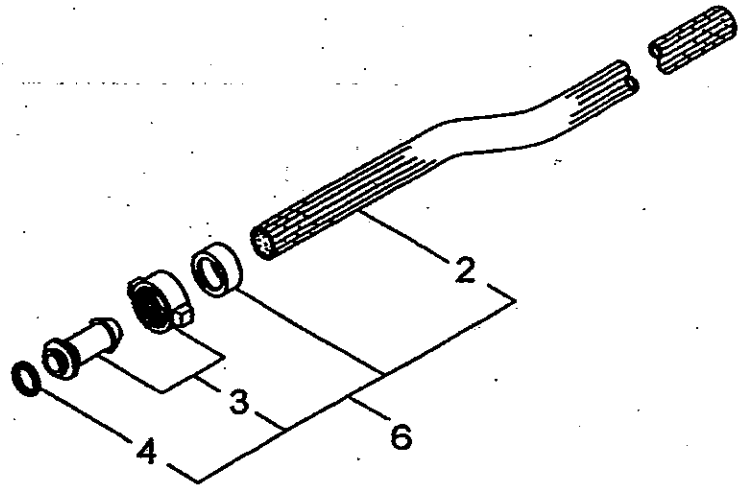

ACCESSORIES

ACCESSORIES

Ref No.	Part No.	Description	Q'ty	Notes
1	811358	Suction Hose Assy.	1	INCL 2-5
2	104345	Hose	2	13X19X3000L
3	098009	Hose Coupling	2	PF1/2
4	103685	Packing	2	12X18.5X11.5
5	106637	Hose Coupling	1	PF1
6	103572	Spill Hose Assy.	1	INCL 2-4
7	116682	Suction Strainer Assy.	1	
8	107107	Band	1	
9	091010	Extension	1	INCL 10
10	550090	Packing	1	8X13X11.5