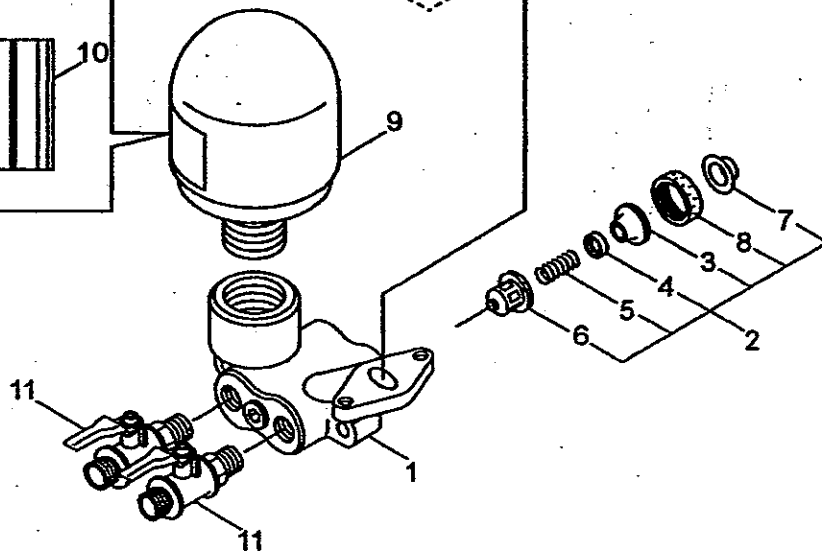

PRESSURE REGULATOR VALVE & DISCHARGE VALVE

PRESSURE REGULATOR VALVE & DISCHARGE VALVE

Ref No.	Part No.	Description	Q'ty	Notes
1	120421	Discharge Manifold	1	
2	105510	Discharge Valve Assy	2	INCL.3-8
3	105511	Discharge Valve Seat	2	
4	022842	Discharge Valve	2	
5	022031	Discharge Valve Spring	2	
6	105512	Retainer	2	
7	105513	Packing Ring	2	
8	105514	Valve Case	2	
9	107752	Air Chamber	1	
10	108465	Label	1	
11	117609	Cock Assy.	2	PF1/4XTP1/4
12	118236	Pressure Reg. Valve Assy.	1	INCL. 13-34
13	105518	Cap	1	
14	084015	Nut	1	M10
15	088975	Screw	1	M10X48
16	118662	Grip	1	
17	019917	P R Valve Spring Seat	1	
18	105520	Spring	1	
19	105521	Retainer	1	
20	117448	Case	1	
21	117440	Plate	1	
22	117441	Indicator	1	
23	089899	Tapping Screw	2	M4X13
24	082744	Screw	2	M4X6
25	118237	Body	1	
26	012255	Washer	1	6.2X22X10.6
27	016972	P R Valve Bellows Packing	1	5X22X11.5
28	011451	P R Valve Bellows	1	
29	016975	P R Rod Valve	1	
30	012256	P R Valve Sack	1	
31	107238	Valve Ball	1	12.7(1/2)
32	117443	Valve Seat	1	
33	014179	O-Ring	1	P20
34	118610	Bolt	2	M6X55