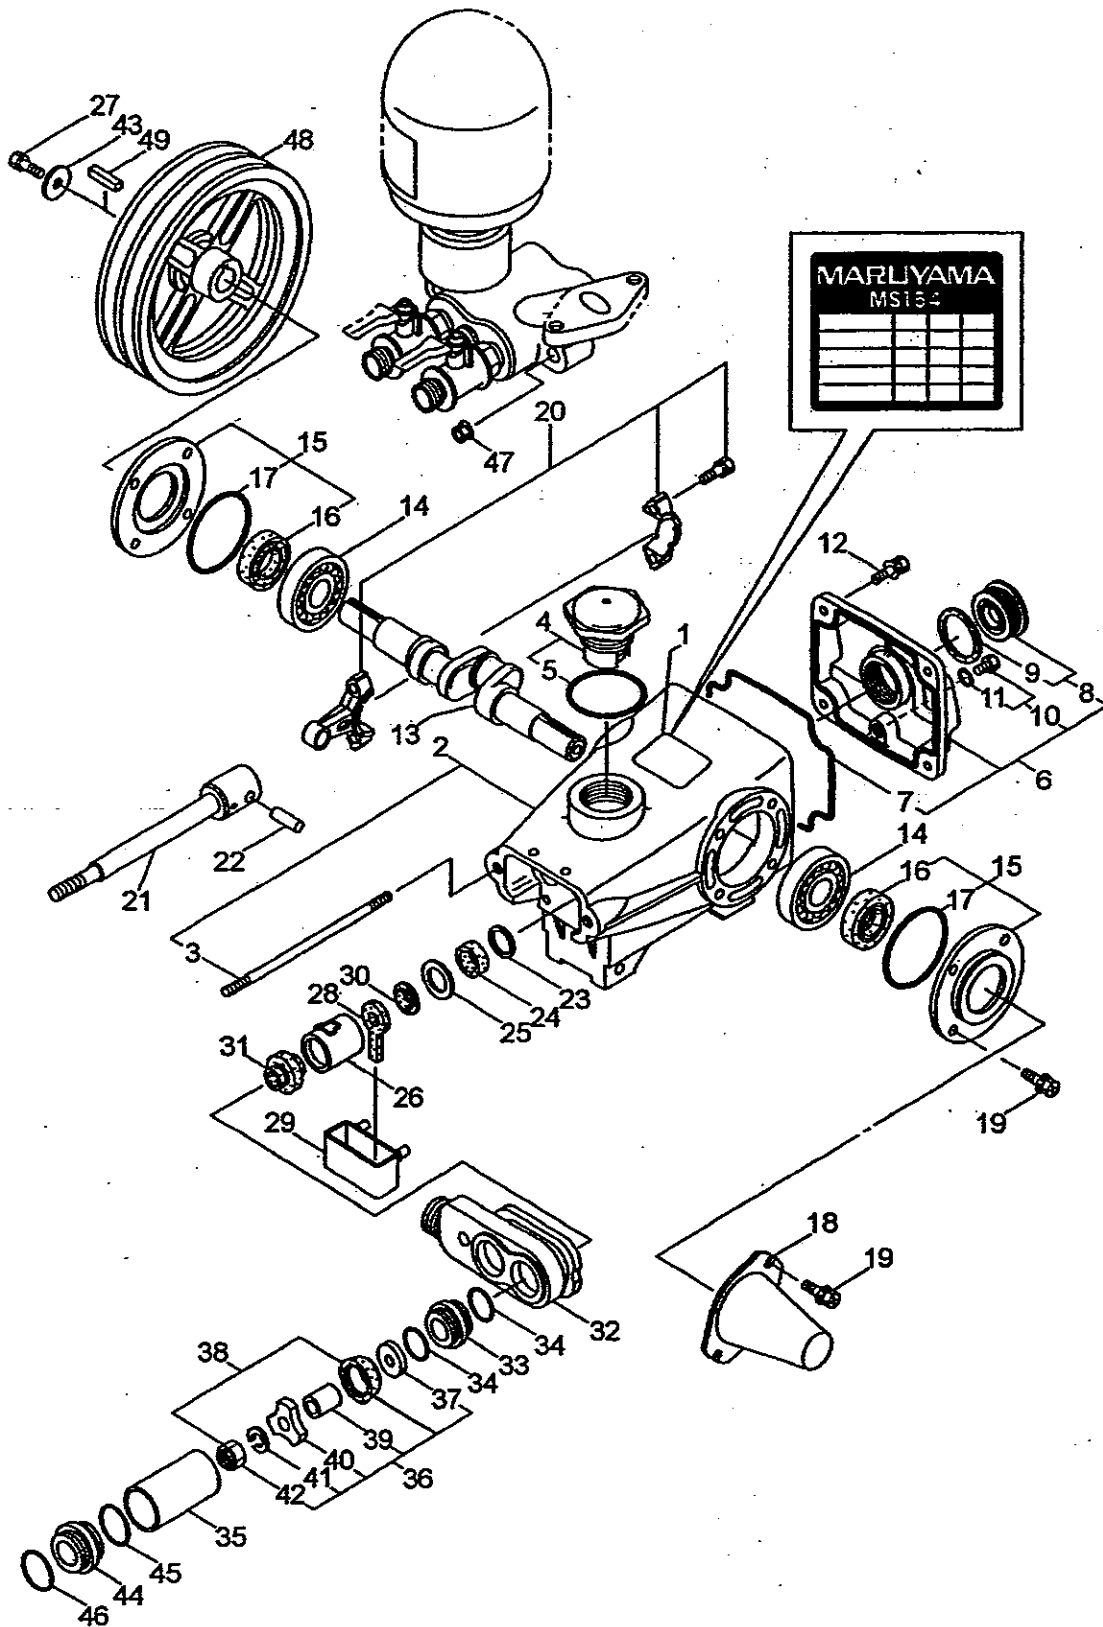

PUMP ASSEMBLY

PUMP ASSEMBLY

Ref No.	Part No.	Description	Q'ty	Notes
1	120406	Label	1	MS154
2	120407	Crankcase	1	INCL 3
3	014051	Stud	2	M8X130X16X18
4	091264	Oil Filler Cap	1	INCL 6
5	014177	O-Ring, Oil Filter Cap	1	P35
6	120409	Crankcase Rear Cover Assy.	1	INCL 7-11
7	106963	O-Ring	1	
8	092241	Oil Gauge Assy.	1	INCL 9
9	044428	Packing	1	25X34X12.5
10	091376	Drain Plug	1	INCL 11
11	023170	O-Ring	1	P12.5
12	092519	Bolt	4	M6X16
13	103383	Crankshaft	1	
14	014487	Bearing	2	#6304
15	091581	Oil Seal Case Assy.	2	INCL 16,17
16	024159	Oil Seal	2	D204010
17	026536	O-Ring, Oil Seal Case	2	51.8X1.5
18	025130	Shaft Protector	1	
19	092519	Bolt	8	M6X16
20	116931	Connecting Rod Assy.	2	
21	120417	Piston Rod	2	
22	016948	Piston Pin	2	9X22L
23	020017	Washer	2	17X24X1.2
24	025461	Oil Seal	2	S10.5247
25	026854	Washer	2	20X28X1.2
26	028033	Seal Packing Retainer	2	
27	092521	Bolt	1	M8X20
28	027711	Felt Packing	2	
29	028034	Oil Pan	1	
30	026853	Packing	2	
31	100015	Seal Packing	2	
32	028035	Cylinder Manifold	1	
33	016957	Pipe Receiver	2	
34	015862	O-Ring	4	P21
35	022929	Cylinder Pipe	2	25X28.5X55L
36	629356	Inlet Valve Assy.	2	INCL 37-42
37	014122	Suction Valve Seat	2	6.1X20X12.8
38	632586	Piston Packing Set	2	INCL 39-42
39	027499	Suction Valve Collar	2	6X8.5X10L
40	027500	Piston Retainer	2	
41	015849	Spring Washer	2	M6
42	046365	Nylon Nut	2	M6
43	100836	Washer	1	8.5X30X13.2
44	022931	Pipe Receiver	2	
45	015862	O-Ring	2	P21
46	023172	O-Ring	2	P22
47	101804	Nut	2	M8
48	100837	V-Pulley	1	152-AX2
49	014543	Key	1	5X5X25L