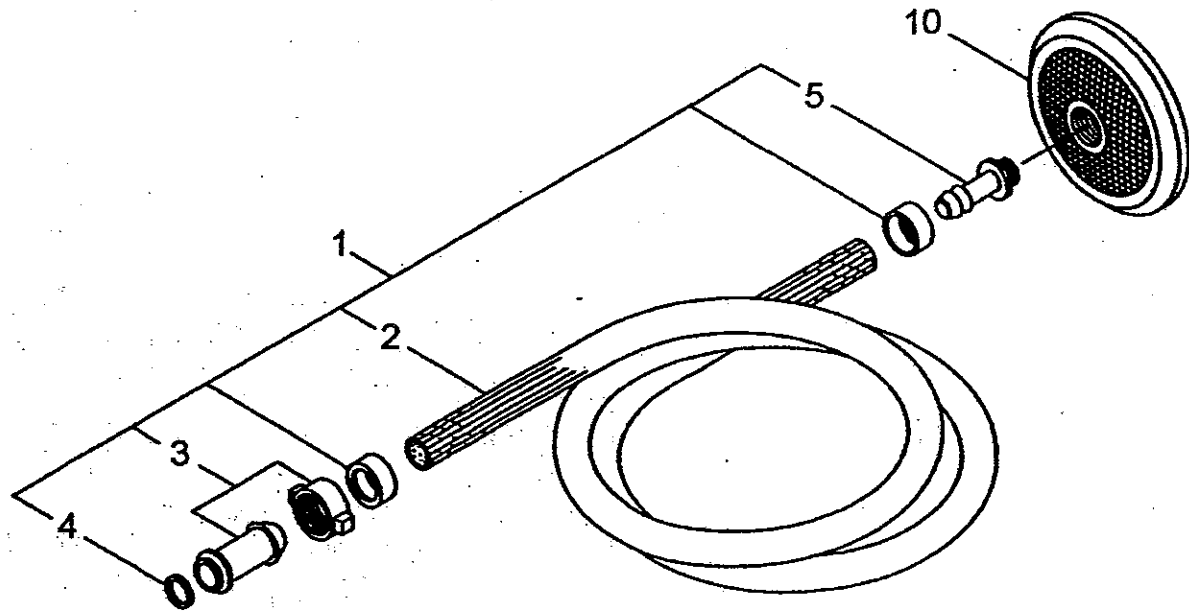

ACCESSORIES

ACCESSORIES

Ref No.	Part No.	Description	Q'ty	Notes
1	811358	Suction Hose Assy.	1	INCL 2-5
2	104345	Hose	2	13X19X3000L
3	098009	Hose Coupling	2	PF1/2
4	103685	Packing	2	12X18.5X11.5
5	106637	Hose Coupling	1	PF1
6	103572	Spill Hose Assy.	1	INCL 2-4
7	116682	Suction Strainer Assy.	1	
8	107107	Band	1	
9	091010	Extension	1	INCL 10
10	550090	Packing	1	8X13X11.5